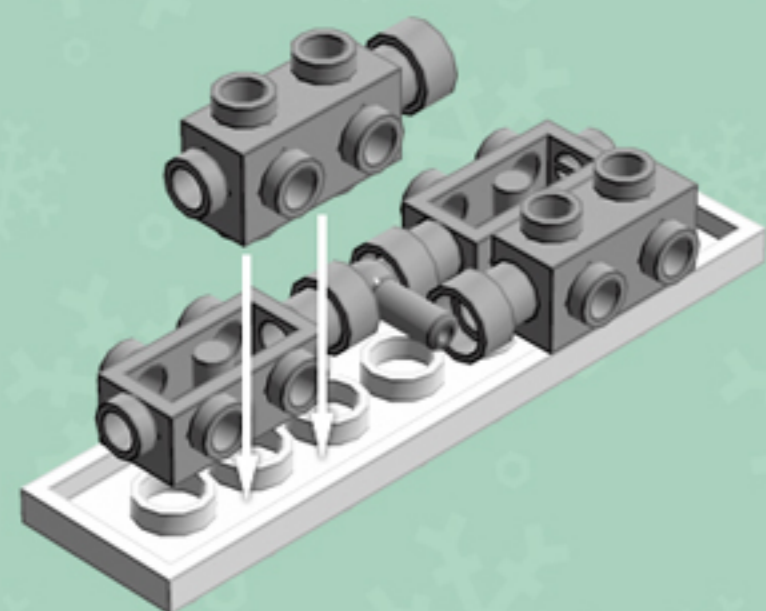

Holly Branch Lantern **ORNAMENT**

A LEGO® project by Chris McVeigh
chrismcveigh.com

Element ID	Color	Description	Quantity
6010831	Black	Round Plate 2X2 W/Eye	1
4651524	Bright Red	Roof Tile 1X2X2/3, Abs	8
4536989	Dark Brown	Flat Tile 1X4	8
6000071	Dark Green	Roof Tile 1X2X2/3, Abs	8
4570877	Dark Orange	Plate 1X2	8
4211502	Medium Stone Grey	Motor 1X2X2/3	8
4211508	Medium Stone Grey	T-Piece	2
306801	White	Flat Tile 2X2	1
302201	White	Plate 2X2	1
302001	White	Plate 2X4	4
303401	White	Plate 2X8	2
4547489	White	Roof Tile 1X2X2/3, Abs	8
4658973	White	Roof Tile 4X4/45° Inv.	4