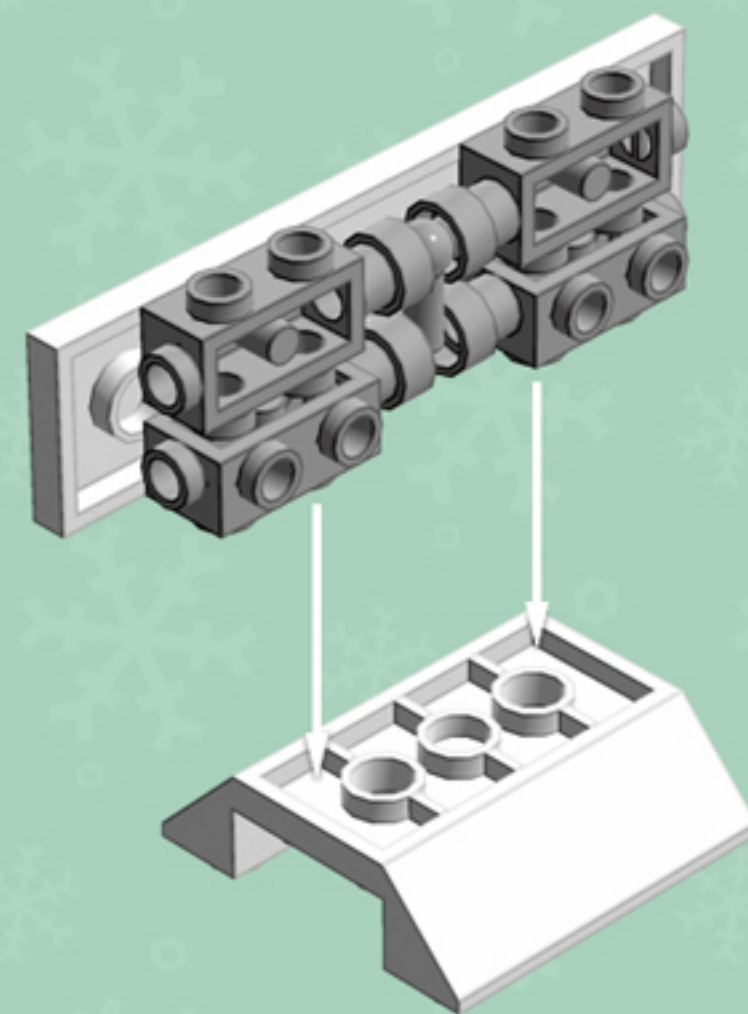

Holly Branch Lantern **ORNAMENT**

A LEGO® project by Chris McVeigh
chrismcveigh.com

Element ID	Color	Description	Quantity
6010831	Black	Round Plate 2X2 W/Eye	1
4651524	Bright Red	Roof Tile 1X2X2/3, Abs	8
4536989	Dark Brown	Flat Tile 1X4	8
6000071	Dark Green	Roof Tile 1X2X2/3, Abs	8
4570877	Dark Orange	Plate 1X2	8
4211502	Medium Stone Grey	Motor 1X2X2/3	8
4211508	Medium Stone Grey	T-Piece	2
306801	White	Flat Tile 2X2	1
302201	White	Plate 2X2	1
302001	White	Plate 2X4	4
303401	White	Plate 2X8	2
4547489	White	Roof Tile 1X2X2/3, Abs	8
4658973	White	Roof Tile 4X4/45° Inv.	4

2x

2x

2x

*For more fun builds,
please pop by chrismcveigh.com,
visit me at facebook.com/c.mcveigh.photos,
or follow me on twitter [@actionfigured](https://twitter.com/actionfigured)*

Purchase custom building kits at shop.chrismcveigh.com