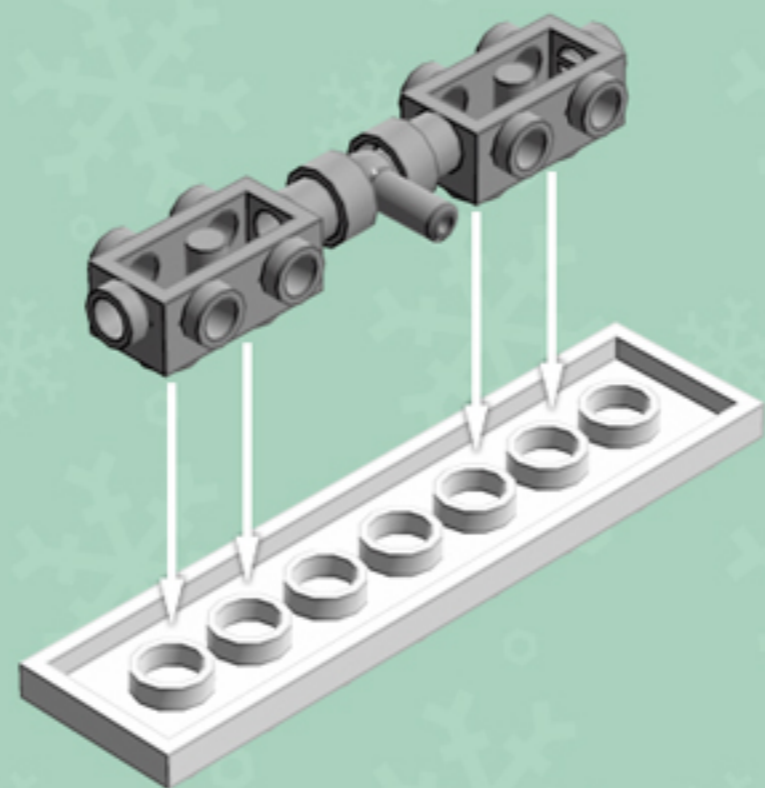

Holly Branch Lantern **ORNAMENT**

A LEGO® project by Chris McVeigh
chrismcveigh.com

Element ID	Color	Description	Quantity
6010831	Black	Round Plate 2X2 W/Eye	1
4651524	Bright Red	Roof Tile 1X2X2/3, Abs	8
4536989	Dark Brown	Flat Tile 1X4	8
6000071	Dark Green	Roof Tile 1X2X2/3, Abs	8
4570877	Dark Orange	Plate 1X2	8
4211502	Medium Stone Grey	Motor 1X2X2/3	8
4211508	Medium Stone Grey	T-Piece	2
306801	White	Flat Tile 2X2	1
302201	White	Plate 2X2	1
302001	White	Plate 2X4	4
303401	White	Plate 2X8	2
4547489	White	Roof Tile 1X2X2/3, Abs	8
4658973	White	Roof Tile 4X4/45° Inv.	4