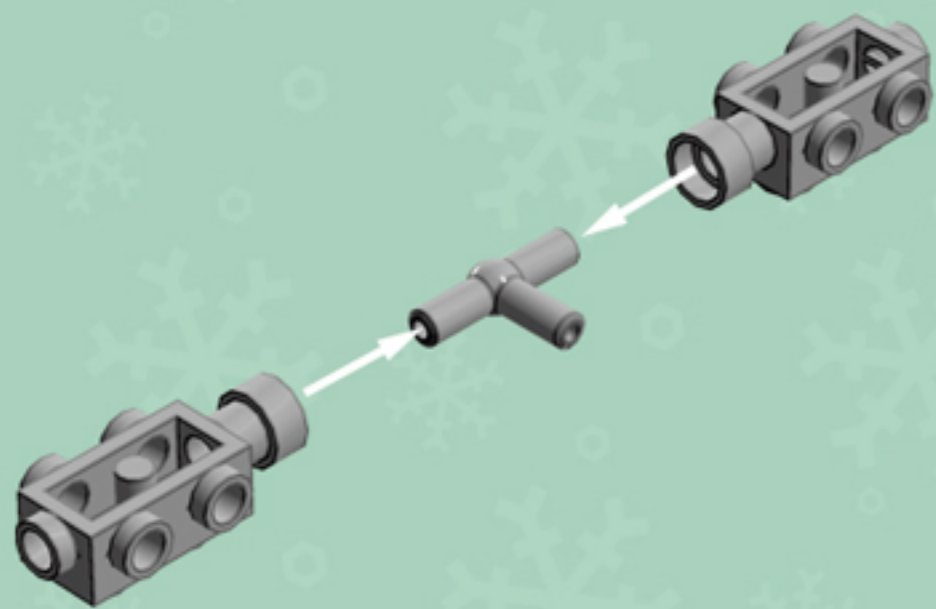

Holly Branch Lantern **ORNAMENT**

A LEGO® project by Chris McVeigh
chrismcveigh.com

Element ID	Color	Description	Quantity
6010831	Black	Round Plate 2X2 W/Eye	1
4651524	Bright Red	Roof Tile 1X2X2/3, Abs	8
4536989	Dark Brown	Flat Tile 1X4	8
6000071	Dark Green	Roof Tile 1X2X2/3, Abs	8
4570877	Dark Orange	Plate 1X2	8
4211502	Medium Stone Grey	Motor 1X2X2/3	8
4211508	Medium Stone Grey	T-Piece	2
306801	White	Flat Tile 2X2	1
302201	White	Plate 2X2	1
302001	White	Plate 2X4	4
303401	White	Plate 2X8	2
4547489	White	Roof Tile 1X2X2/3, Abs	8
4658973	White	Roof Tile 4X4/45° Inv.	4