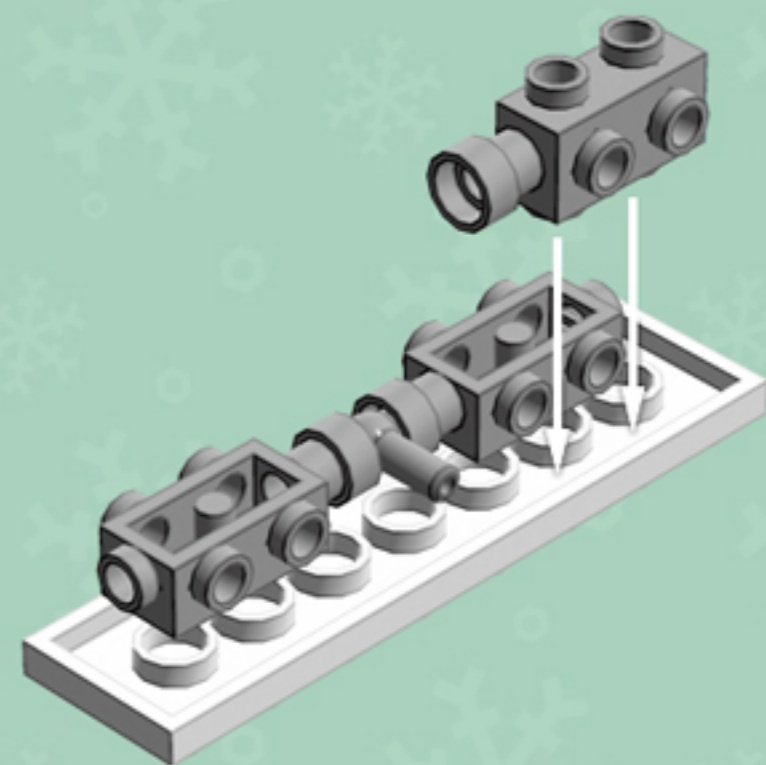

Holly Branch Lantern **ORNAMENT**

A LEGO® project by Chris McVeigh
chrismcveigh.com

Element ID	Color	Description	Quantity
6010831	Black	Round Plate 2X2 W/Eye	1
4651524	Bright Red	Roof Tile 1X2X2/3, Abs	8
4536989	Dark Brown	Flat Tile 1X4	8
6000071	Dark Green	Roof Tile 1X2X2/3, Abs	8
4570877	Dark Orange	Plate 1X2	8
4211502	Medium Stone Grey	Motor 1X2X2/3	8
4211508	Medium Stone Grey	T-Piece	2
306801	White	Flat Tile 2X2	1
302201	White	Plate 2X2	1
302001	White	Plate 2X4	4
303401	White	Plate 2X8	2
4547489	White	Roof Tile 1X2X2/3, Abs	8
4658973	White	Roof Tile 4X4/45° Inv.	4