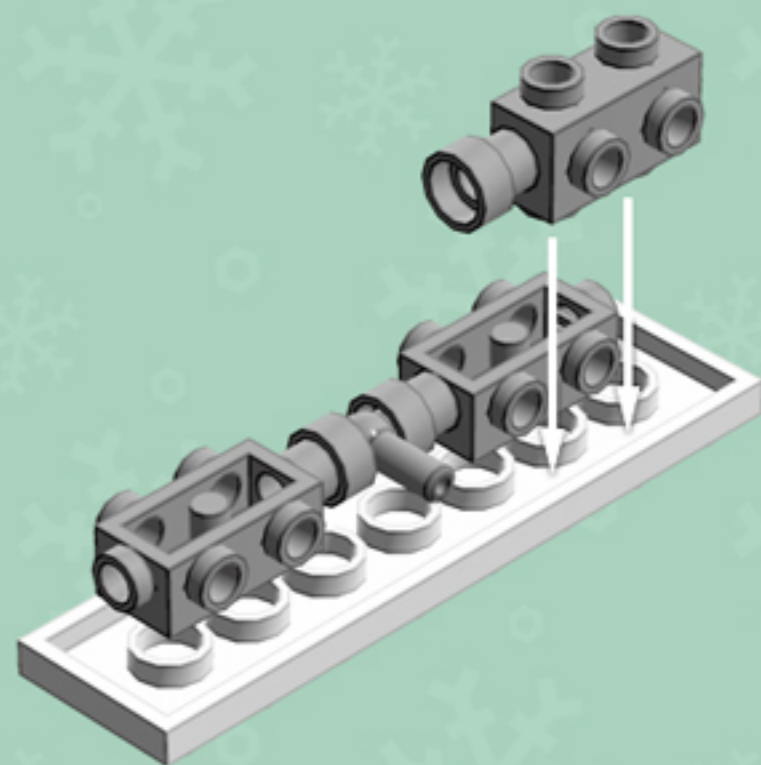

Icy Breeze Lantern **ORNAMENT**

A LEGO® project by Chris McVeigh
chrismcveigh.com

Element ID	Color	Description	Quantity
4616211	Aqua	Roof Tile 1X2X2/3, Abs	16
6010831	Black	Round Plate 2X2 W/Eye	1
4624705	Medium Azur	Flat Tile 1X4	8
6003008	Medium Azur	Plate 2X2 W 1 Knob	8
4211502	Medium Stone Grey	Motor 1X2X2/3	8
4211508	Medium Stone Grey	T-Piece	2
306801	White	Flat Tile 2X2	1
302201	White	Plate 2X2	1
302001	White	Plate 2X4	4
303401	White	Plate 2X8	2
4547489	White	Roof Tile 1X2X2/3, Abs	8
4658973	White	Roof Tile 4X4/45° Inv.	4