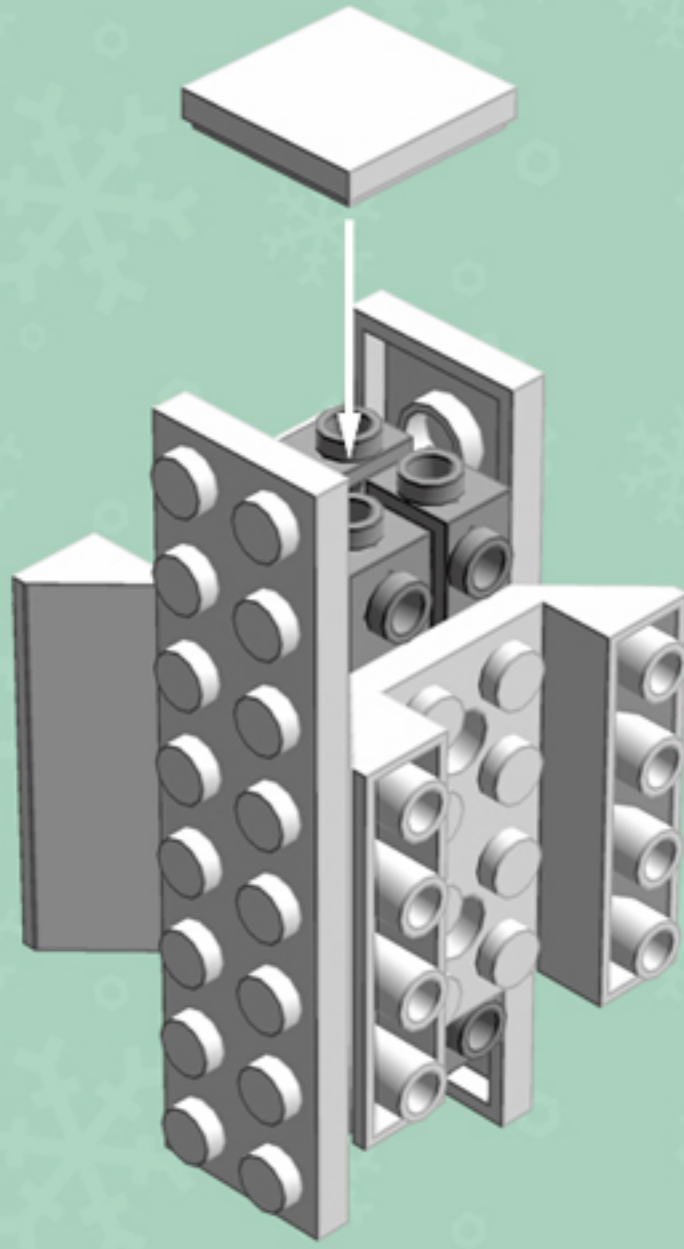

Icy Breeze Lantern **ORNAMENT**

A LEGO® project by Chris McVeigh
chrismcveigh.com

Element ID	Color	Description	Quantity
4616211	Aqua	Roof Tile 1X2X2/3, Abs	16
6010831	Black	Round Plate 2X2 W/Eye	1
4624705	Medium Azur	Flat Tile 1X4	8
6003008	Medium Azur	Plate 2X2 W 1 Knob	8
4211502	Medium Stone Grey	Motor 1X2X2/3	8
4211508	Medium Stone Grey	T-Piece	2
306801	White	Flat Tile 2X2	1
302201	White	Plate 2X2	1
302001	White	Plate 2X4	4
303401	White	Plate 2X8	2
4547489	White	Roof Tile 1X2X2/3, Abs	8
4658973	White	Roof Tile 4X4/45° Inv.	4

2x

4x

*For more fun builds,
please pop by chrismcveigh.com,
visit me at facebook.com/c.mcveigh.photos,
or follow me on twitter [@actionfigured](https://twitter.com/actionfigured)*

Purchase custom building kits at shop.chrismcveigh.com