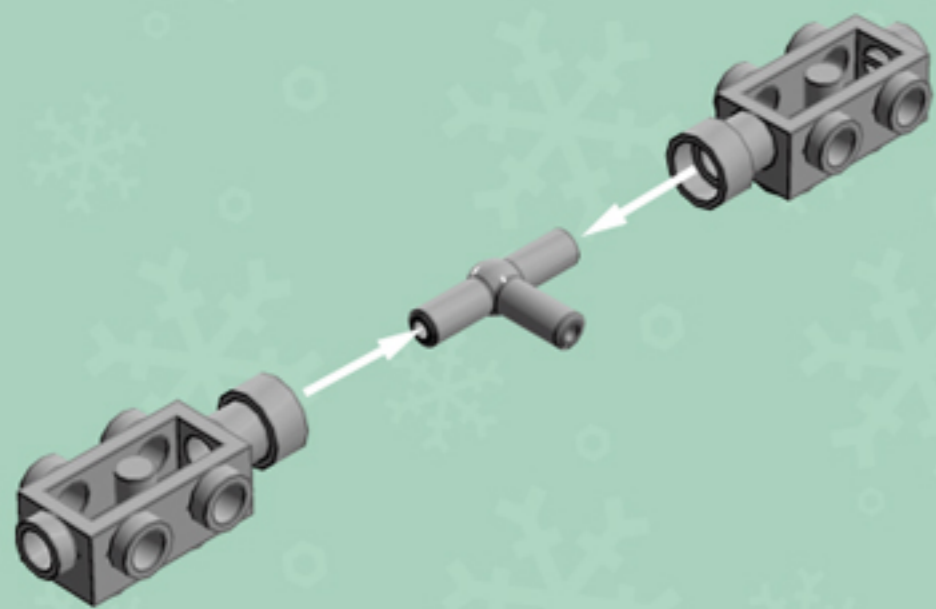

Icy Breeze Lantern **ORNAMENT**

A LEGO® project by Chris McVeigh
chrismcveigh.com

Element ID	Color	Description	Quantity
4616211	Aqua	Roof Tile 1X2X2/3, Abs	16
6010831	Black	Round Plate 2X2 W/Eye	1
4624705	Medium Azur	Flat Tile 1X4	8
6003008	Medium Azur	Plate 2X2 W 1 Knob	8
4211502	Medium Stone Grey	Motor 1X2X2/3	8
4211508	Medium Stone Grey	T-Piece	2
306801	White	Flat Tile 2X2	1
302201	White	Plate 2X2	1
302001	White	Plate 2X4	4
303401	White	Plate 2X8	2
4547489	White	Roof Tile 1X2X2/3, Abs	8
4658973	White	Roof Tile 4X4/45° Inv.	4