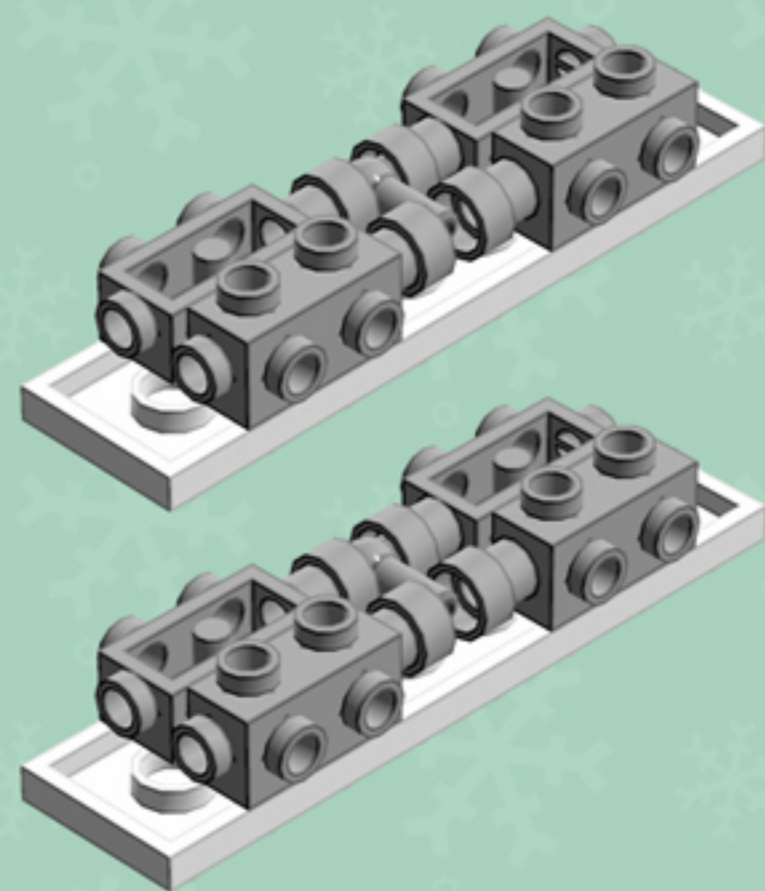

Icy Breeze Lantern **ORNAMENT**

A LEGO® project by Chris McVeigh
chrismcveigh.com

Element ID	Color	Description	Quantity
4616211	Aqua	Roof Tile 1X2X2/3, Abs	16
6010831	Black	Round Plate 2X2 W/Eye	1
4624705	Medium Azur	Flat Tile 1X4	8
6003008	Medium Azur	Plate 2X2 W 1 Knob	8
4211502	Medium Stone Grey	Motor 1X2X2/3	8
4211508	Medium Stone Grey	T-Piece	2
306801	White	Flat Tile 2X2	1
302201	White	Plate 2X2	1
302001	White	Plate 2X4	4
303401	White	Plate 2X8	2
4547489	White	Roof Tile 1X2X2/3, Abs	8
4658973	White	Roof Tile 4X4/45° Inv.	4