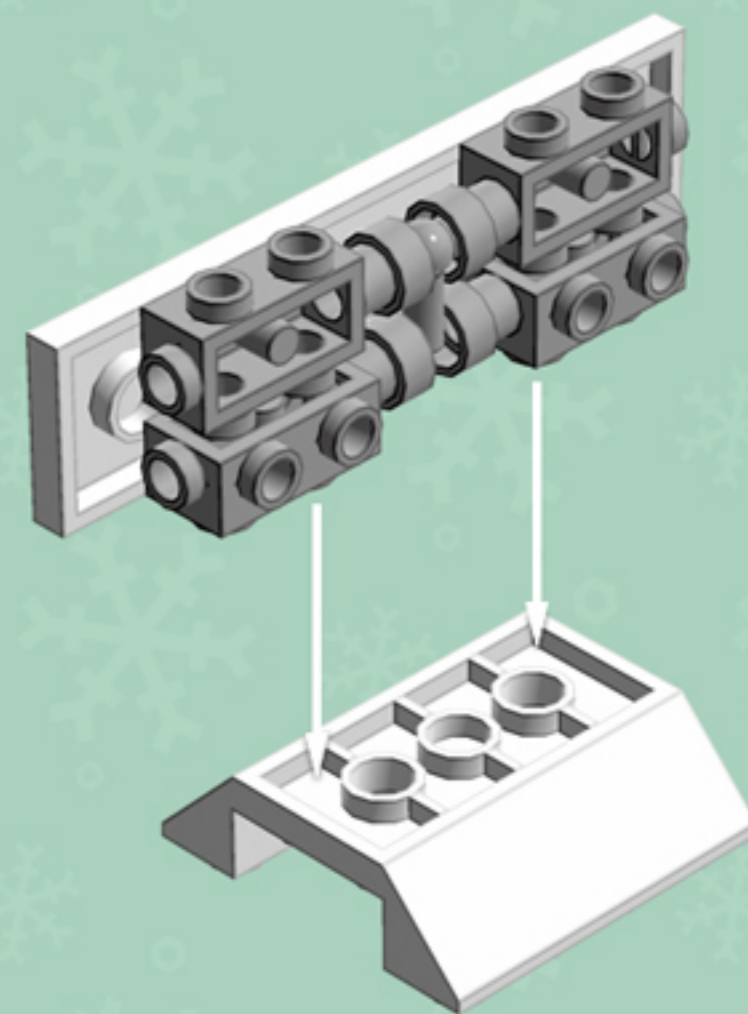

Icy Breeze Lantern **ORNAMENT**

A LEGO® project by Chris McVeigh
chrismcveigh.com

Element ID	Color	Description	Quantity
4616211	Aqua	Roof Tile 1X2X2/3, Abs	16
6010831	Black	Round Plate 2X2 W/Eye	1
4624705	Medium Azur	Flat Tile 1X4	8
6003008	Medium Azur	Plate 2X2 W 1 Knob	8
4211502	Medium Stone Grey	Motor 1X2X2/3	8
4211508	Medium Stone Grey	T-Piece	2
306801	White	Flat Tile 2X2	1
302201	White	Plate 2X2	1
302001	White	Plate 2X4	4
303401	White	Plate 2X8	2
4547489	White	Roof Tile 1X2X2/3, Abs	8
4658973	White	Roof Tile 4X4/45° Inv.	4