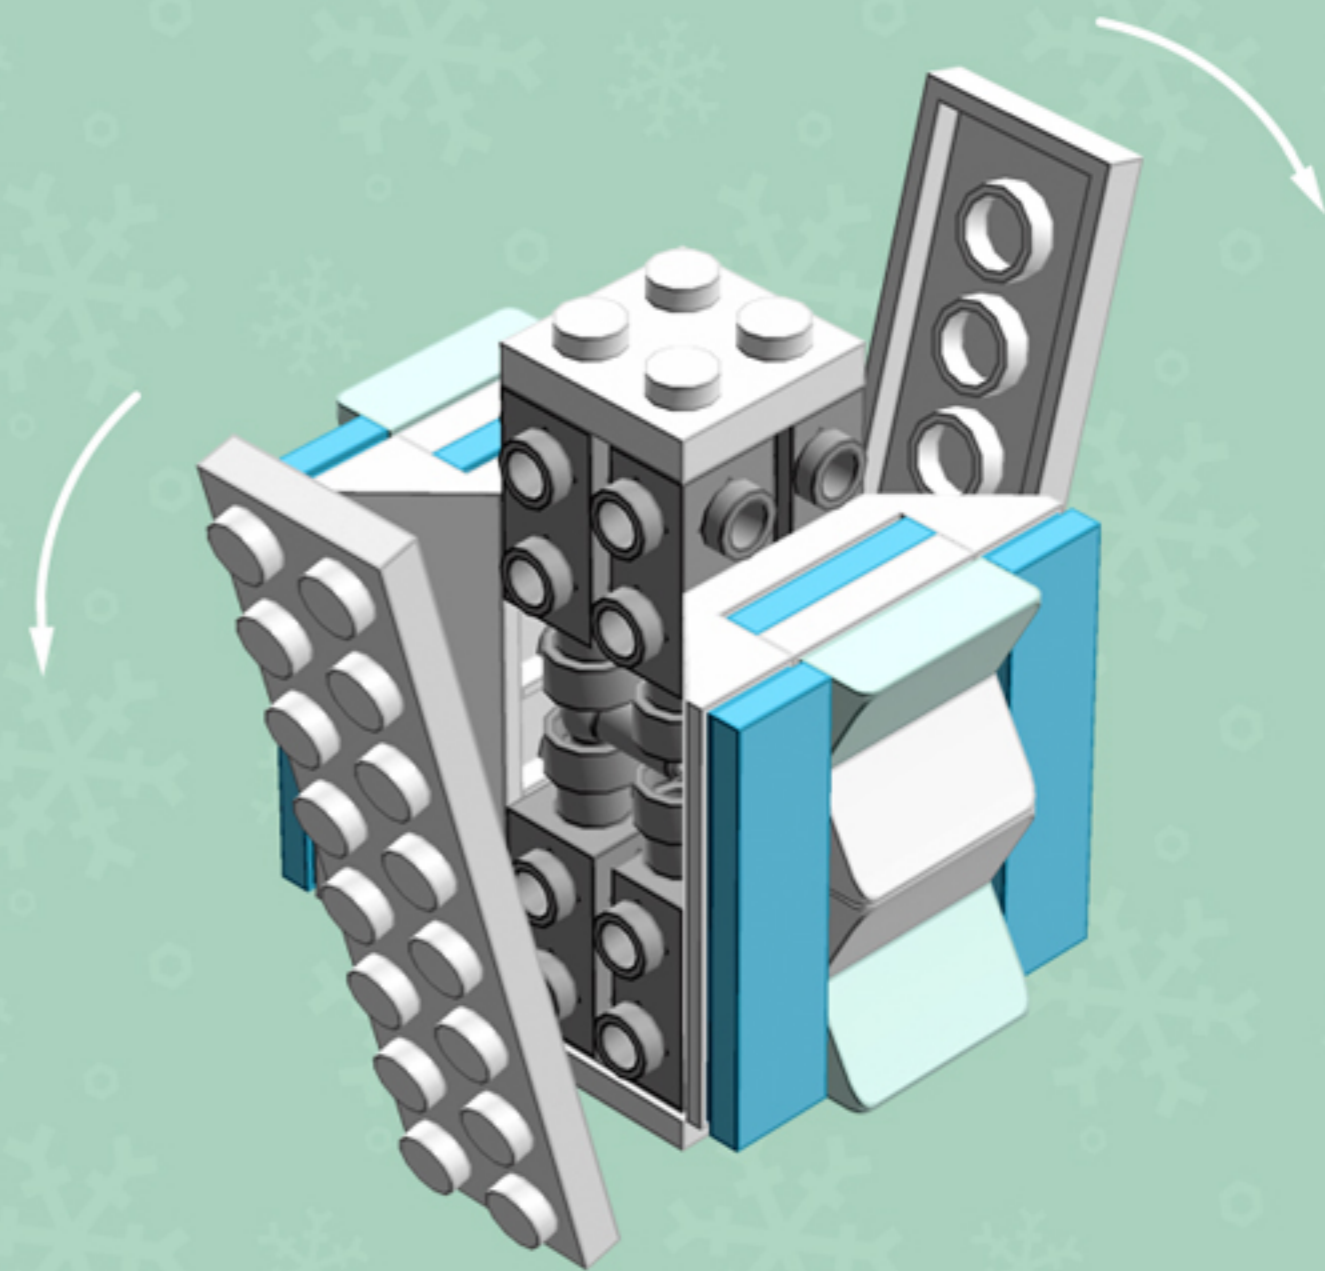

Icy Breeze Lantern **ORNAMENT**

A LEGO® project by Chris McVeigh
chrismcveigh.com

Element ID	Color	Description	Quantity
4616211	Aqua	Roof Tile 1X2X2/3, Abs	16
6010831	Black	Round Plate 2X2 W/Eye	1
4624705	Medium Azur	Flat Tile 1X4	8
6003008	Medium Azur	Plate 2X2 W 1 Knob	8
4211502	Medium Stone Grey	Motor 1X2X2/3	8
4211508	Medium Stone Grey	T-Piece	2
306801	White	Flat Tile 2X2	1
302201	White	Plate 2X2	1
302001	White	Plate 2X4	4
303401	White	Plate 2X8	2
4547489	White	Roof Tile 1X2X2/3, Abs	8
4658973	White	Roof Tile 4X4/45° Inv.	4

2x

4x

*For more fun builds,
please pop by chrismcveigh.com,
visit me at facebook.com/c.mcveigh.photos,
or follow me on twitter [@actionfigured](https://twitter.com/actionfigured)*

Purchase custom building kits at shop.chrismcveigh.com