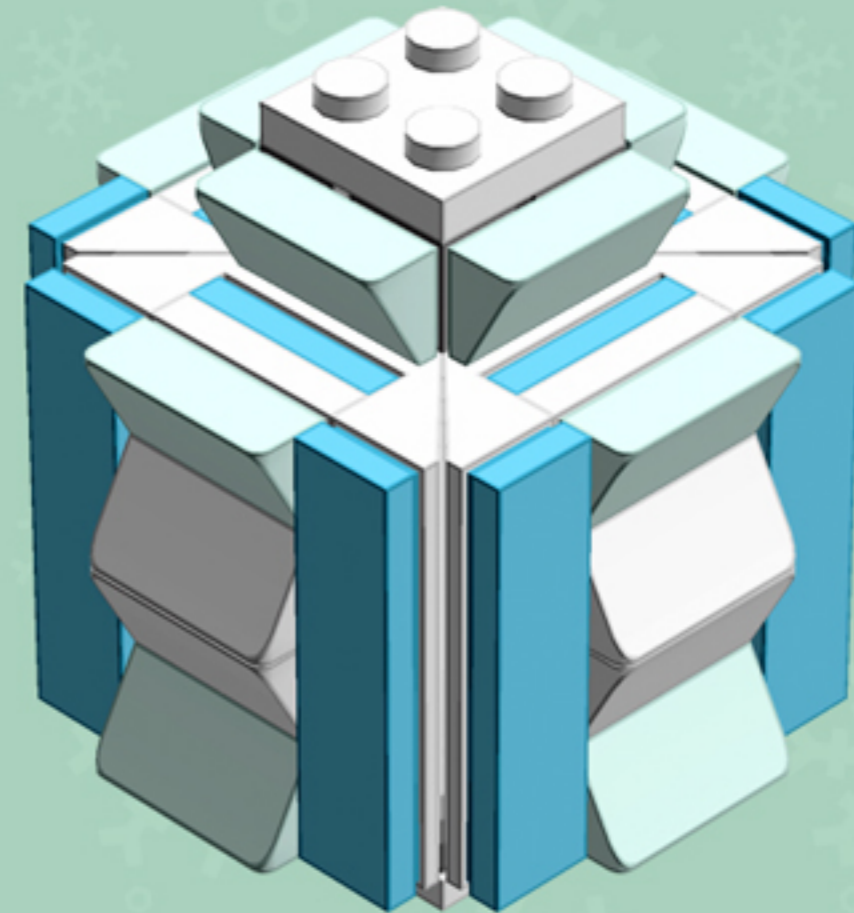

Icy Breeze Lantern **ORNAMENT**

A LEGO® project by Chris McVeigh
chrismcveigh.com

Element ID	Color	Description	Quantity
4616211	Aqua	Roof Tile 1X2X2/3, Abs	16
6010831	Black	Round Plate 2X2 W/Eye	1
4624705	Medium Azur	Flat Tile 1X4	8
6003008	Medium Azur	Plate 2X2 W 1 Knob	8
4211502	Medium Stone Grey	Motor 1X2X2/3	8
4211508	Medium Stone Grey	T-Piece	2
306801	White	Flat Tile 2X2	1
302201	White	Plate 2X2	1
302001	White	Plate 2X4	4
303401	White	Plate 2X8	2
4547489	White	Roof Tile 1X2X2/3, Abs	8
4658973	White	Roof Tile 4X4/45° Inv.	4

2x

4x

*For more fun builds,
please pop by chrismcveigh.com,
visit me at facebook.com/c.mcveigh.photos,
or follow me on twitter [@actionfigured](https://twitter.com/actionfigured)*

Purchase custom building kits at shop.chrismcveigh.com