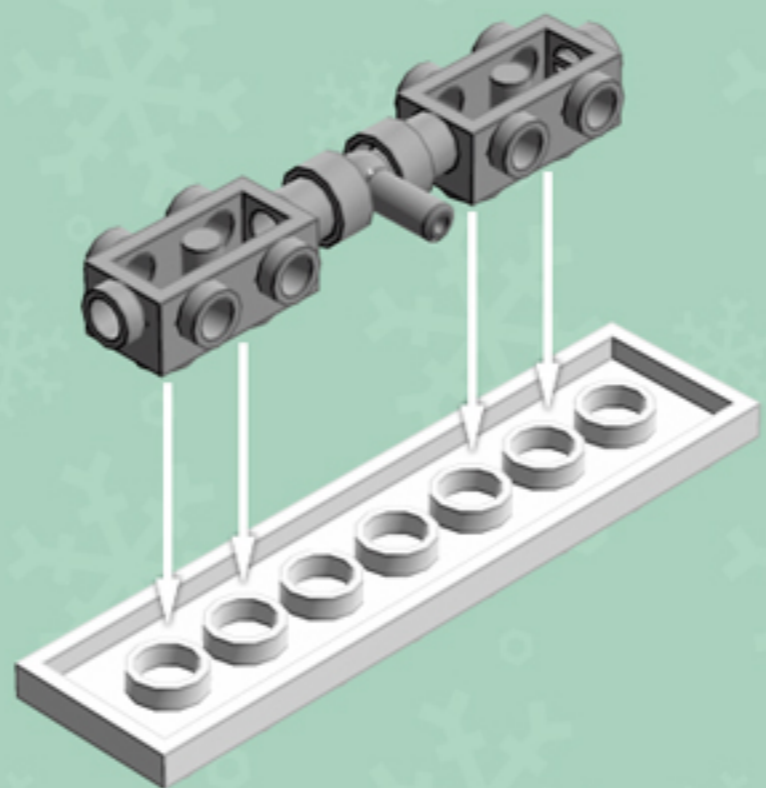

Icy Breeze Lantern **ORNAMENT**

A LEGO® project by Chris McVeigh
chrismcveigh.com

Element ID	Color	Description	Quantity
4616211	Aqua	Roof Tile 1X2X2/3, Abs	16
6010831	Black	Round Plate 2X2 W/Eye	1
4624705	Medium Azur	Flat Tile 1X4	8
6003008	Medium Azur	Plate 2X2 W 1 Knob	8
4211502	Medium Stone Grey	Motor 1X2X2/3	8
4211508	Medium Stone Grey	T-Piece	2
306801	White	Flat Tile 2X2	1
302201	White	Plate 2X2	1
302001	White	Plate 2X4	4
303401	White	Plate 2X8	2
4547489	White	Roof Tile 1X2X2/3, Abs	8
4658973	White	Roof Tile 4X4/45° Inv.	4