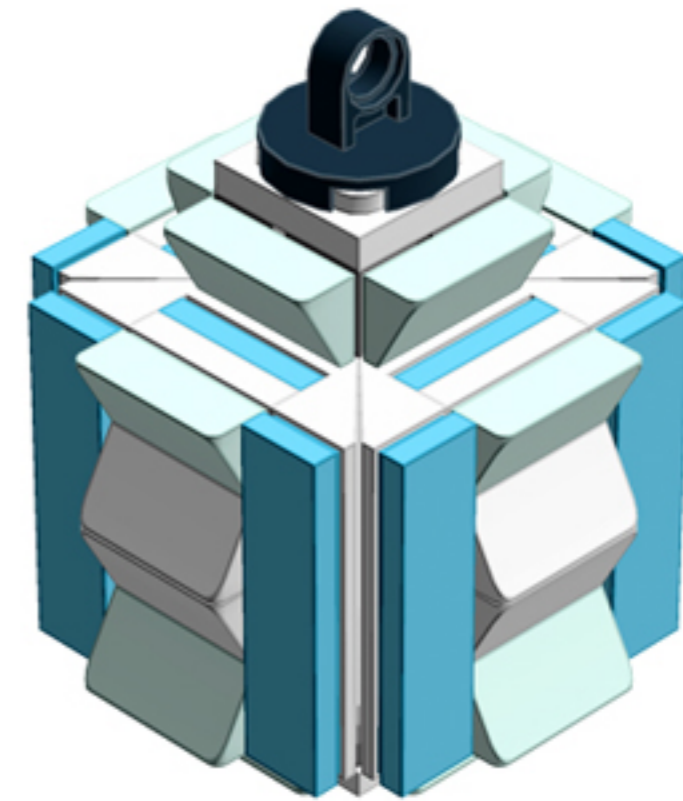

Icy Breeze Lantern **ORNAMENT**

A LEGO® project by Chris McVeigh
chrismcveigh.com

Element ID	Color	Description	Quantity
4616211	Aqua	Roof Tile 1X2X2/3, Abs	16
6010831	Black	Round Plate 2X2 W/Eye	1
4624705	Medium Azur	Flat Tile 1X4	8
6003008	Medium Azur	Plate 2X2 W 1 Knob	8
4211502	Medium Stone Grey	Motor 1X2X2/3	8
4211508	Medium Stone Grey	T-Piece	2
306801	White	Flat Tile 2X2	1
302201	White	Plate 2X2	1
302001	White	Plate 2X4	4
303401	White	Plate 2X8	2
4547489	White	Roof Tile 1X2X2/3, Abs	8
4658973	White	Roof Tile 4X4/45° Inv.	4