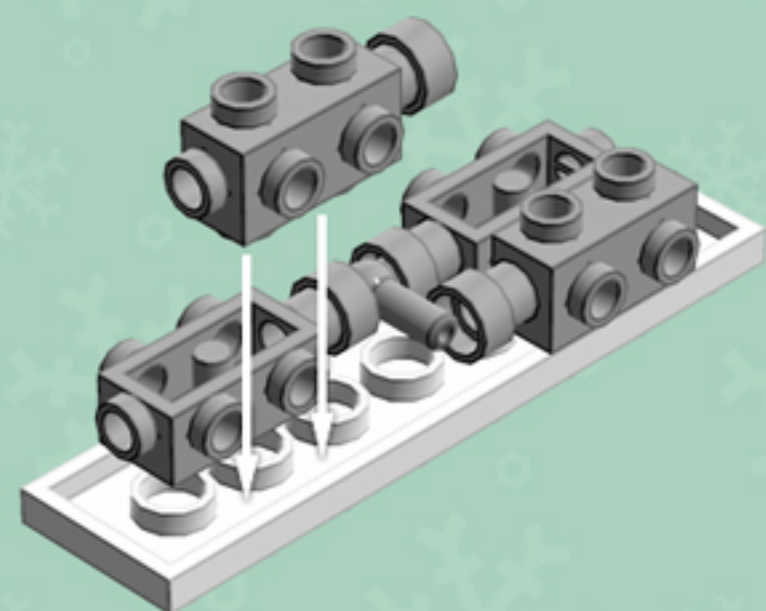

Icy Breeze Lantern **ORNAMENT**

A LEGO® project by Chris McVeigh
chrismcveigh.com

Element ID	Color	Description	Quantity
4616211	Aqua	Roof Tile 1X2X2/3, Abs	16
6010831	Black	Round Plate 2X2 W/Eye	1
4624705	Medium Azur	Flat Tile 1X4	8
6003008	Medium Azur	Plate 2X2 W 1 Knob	8
4211502	Medium Stone Grey	Motor 1X2X2/3	8
4211508	Medium Stone Grey	T-Piece	2
306801	White	Flat Tile 2X2	1
302201	White	Plate 2X2	1
302001	White	Plate 2X4	4
303401	White	Plate 2X8	2
4547489	White	Roof Tile 1X2X2/3, Abs	8
4658973	White	Roof Tile 4X4/45° Inv.	4