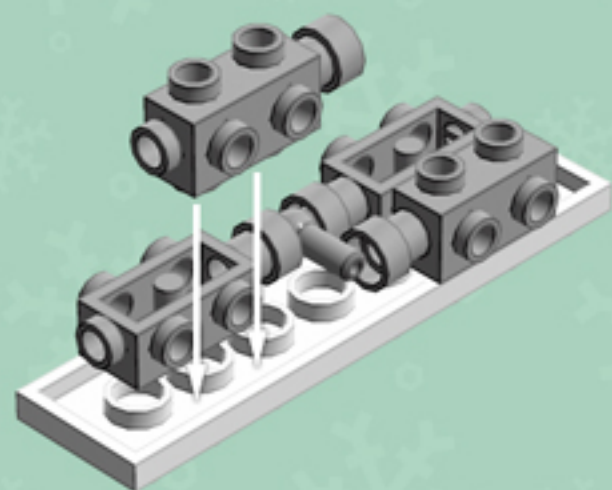

Bright Red Present **ORNAMENT**

A LEGO® project by Chris McVeigh
chrismcveigh.com

Element ID	Color	Description	Quantity
6010831	Black	Round Plate 2X2 W/Eye	1
6075074	Bright Red	End Ridged Tile 1X2/45°	8
307021	Bright Red	Flat Tile 1X1	4
306921	Bright Red	Flat Tile 1X2	8
306821	Bright Red	Flat Tile 2X2	4
302321	Bright Red	Plate 1X2	8
4211502	Medium Stone Grey	Motor 1X2X2/3	8
4211508	Medium Stone Grey	T-Piece	2
307001	White	Flat Tile 1X1	8

Element ID	Color	Description	Quantity
306901	White	Flat Tile 1X2	8
306801	White	Flat Tile 2X2	1
614101	White	Plate 1X1 Round	4
302201	White	Plate 2X2	1
403201	White	Plate 2X2 Round	4
302001	White	Plate 2X4	4
303401	White	Plate 2X8	2
4658973	White	Roof Tile 4X4/45° Inv.	4