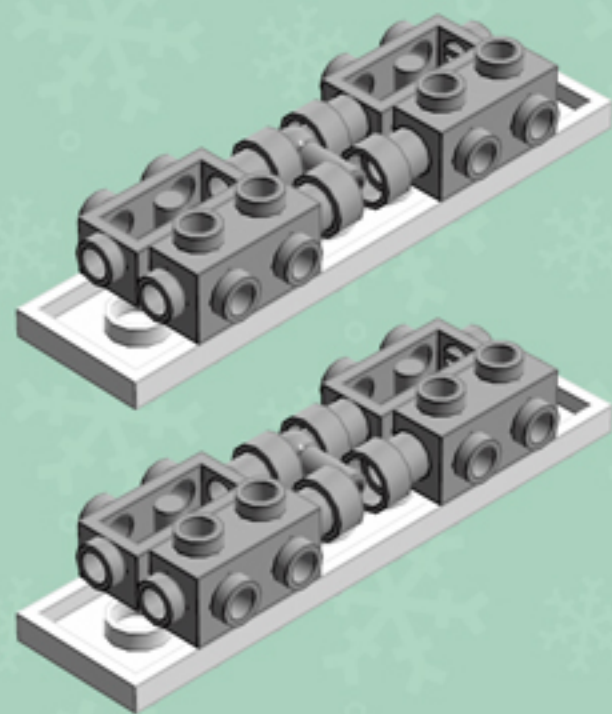

Bright Red Present **ORNAMENT**

A LEGO® project by Chris McVeigh
chrismcveigh.com

Element ID	Color	Description	Quantity
6010831	Black	Round Plate 2X2 W/Eye	1
6075074	Bright Red	End Ridged Tile 1X2/45°	8
307021	Bright Red	Flat Tile 1X1	4
306921	Bright Red	Flat Tile 1X2	8
306821	Bright Red	Flat Tile 2X2	4
302321	Bright Red	Plate 1X2	8
4211502	Medium Stone Grey	Motor 1X2X2/3	8
4211508	Medium Stone Grey	T-Piece	2
307001	White	Flat Tile 1X1	8

Element ID	Color	Description	Quantity
306901	White	Flat Tile 1X2	8
306801	White	Flat Tile 2X2	1
614101	White	Plate 1X1 Round	4
302201	White	Plate 2X2	1
403201	White	Plate 2X2 Round	4
302001	White	Plate 2X4	4
303401	White	Plate 2X8	2
4658973	White	Roof Tile 4X4/45° Inv.	4