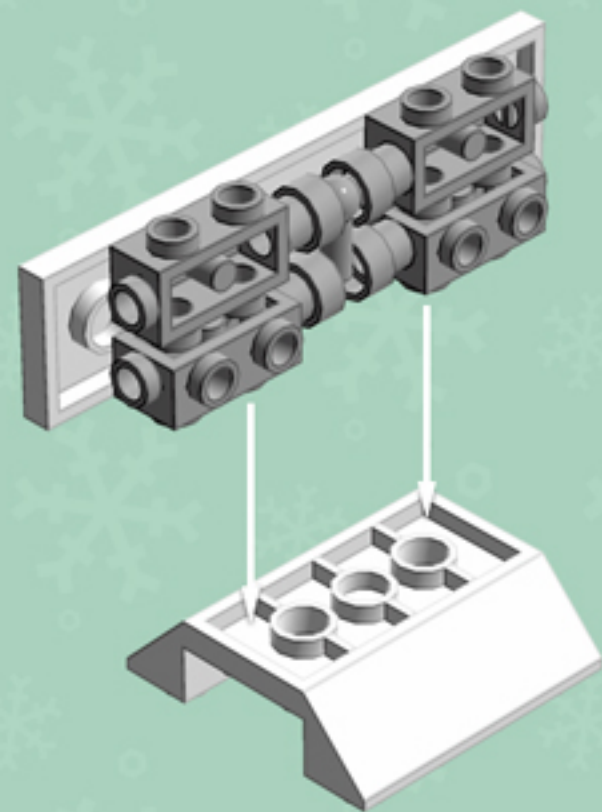

Bright Red Present **ORNAMENT**

A LEGO® project by Chris McVeigh
chrismcveigh.com

Element ID	Color	Description	Quantity
6010831	Black	Round Plate 2X2 W/Eye	1
6075074	Bright Red	End Ridged Tile 1X2/45°	8
307021	Bright Red	Flat Tile 1X1	4
306921	Bright Red	Flat Tile 1X2	8
306821	Bright Red	Flat Tile 2X2	4
302321	Bright Red	Plate 1X2	8
4211502	Medium Stone Grey	Motor 1X2X2/3	8
4211508	Medium Stone Grey	T-Piece	2
307001	White	Flat Tile 1X1	8

Element ID	Color	Description	Quantity
306901	White	Flat Tile 1X2	8
306801	White	Flat Tile 2X2	1
614101	White	Plate 1X1 Round	4
302201	White	Plate 2X2	1
403201	White	Plate 2X2 Round	4
302001	White	Plate 2X4	4
303401	White	Plate 2X8	2
4658973	White	Roof Tile 4X4/45° Inv.	4