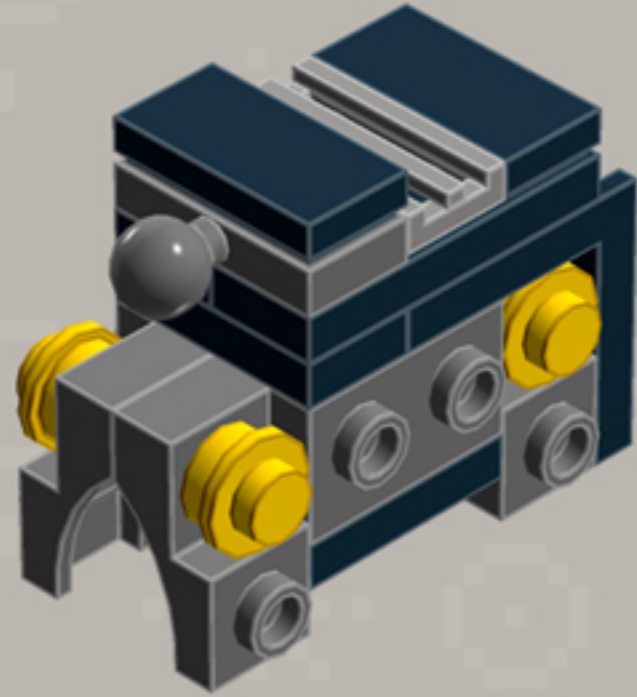

# Mini Arcade Machine **ORNAMENTS**

*A LEGO® project by Chris McVeigh*  
[chrismcveigh.com](http://chrismcveigh.com)

Element ID	Color	Description	Quantity
6071246	Medium Azur	Plate W. Bow 1X2X2/3	6
6039479	Dark Stone Grey	Plate 1X2 Ball Ø5.9 Middle	3
6066119	Dark Stone Grey	Brick 1X4X1 2/3 W. V. Knobs	6
4179094	Bright Yellow	Right Plate 2X3 W/Angle	1
302124	Bright Yellow	Plate 2X3	2
366624	Bright Yellow	Plate 1X6	2
614124	Bright Yellow	Plate 1X1 Round	12
4179095	Bright Yellow	Left Plate 2X3 W/Angle	1
4180504	Bright Red	Right Plate 2X3 W/Angle	1
302121	Bright Red	Plate 2X3	2
366621	Bright Red	Plate 1X6	2
4180533	Bright Red	Left Plate 2X3 W/Angle	1
4180512	Bright Orange	Right Plate 2X3 W/Angle	1
4125278	Bright Orange	Plate 2X3	2

Element ID	Color	Description	Quantity
4173332	Bright Orange	Plate 1X6	2
4180540	Bright Orange	Left Plate 2X3 W/Angle	1
4206482	Bright Blue	Conn.Bush W.Fric./Crossale	3
6030875	Black	Tool Set (Box Wrench)	3
281726	Black	Technic Doub. Bearing Pl. 2X2	3
241226	Black	Radiator Grille 1X2	3
6019217	Black	Plate 2X2 Angle	3
6061032	Black	Plate 2X2 + One Hule Ø4,8	3
362326	Black	Plate 1X3	6
302326	Black	Plate 1X2	15
243126	Black	Flat Tile 1X4	6
306926	Black	Flat Tile 1X2	9
4233487	Black	Brick 1X2 With Cross Hole	3
4140801	Black	2M Fric. Snap W/Cross Hole	3