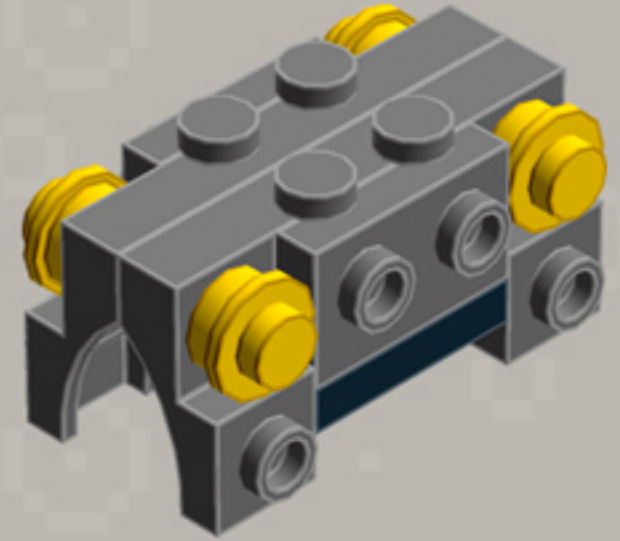

# Mini Arcade Machine **ORNAMENTS**

*A LEGO® project by Chris McVeigh*  
[chrismcveigh.com](http://chrismcveigh.com)

Element ID	Color	Description	Quantity
6071246	Medium Azur	Plate W. Bow 1X2X2/3	6
6039479	Dark Stone Grey	Plate 1X2 Ball Ø5.9 Middle	3
6066119	Dark Stone Grey	Brick 1X4X1 2/3 W. V. Knobs	6
4179094	Bright Yellow	Right Plate 2X3 W/Angle	1
302124	Bright Yellow	Plate 2X3	2
366624	Bright Yellow	Plate 1X6	2
614124	Bright Yellow	Plate 1X1 Round	12
4179095	Bright Yellow	Left Plate 2X3 W/Angle	1
4180504	Bright Red	Right Plate 2X3 W/Angle	1
302121	Bright Red	Plate 2X3	2
366621	Bright Red	Plate 1X6	2
4180533	Bright Red	Left Plate 2X3 W/Angle	1
4180512	Bright Orange	Right Plate 2X3 W/Angle	1
4125278	Bright Orange	Plate 2X3	2

Element ID	Color	Description	Quantity
4173332	Bright Orange	Plate 1X6	2
4180540	Bright Orange	Left Plate 2X3 W/Angle	1
4206482	Bright Blue	Conn.Bush W.Fric./Crossale	3
6030875	Black	Tool Set (Box Wrench)	3
281726	Black	Technic Doub. Bearing Pl. 2X2	3
241226	Black	Radiator Grille 1X2	3
6019217	Black	Plate 2X2 Angle	3
6061032	Black	Plate 2X2 + One Hule Ø4,8	3
362326	Black	Plate 1X3	6
302326	Black	Plate 1X2	15
243126	Black	Flat Tile 1X4	6
306926	Black	Flat Tile 1X2	9
4233487	Black	Brick 1X2 With Cross Hole	3
4140801	Black	2M Fric. Snap W/Cross Hole	3