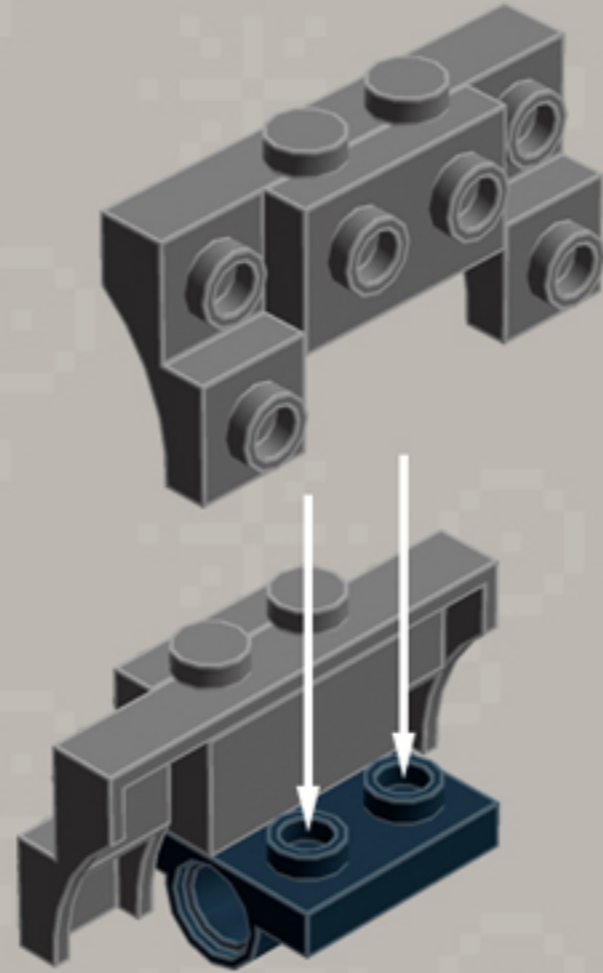

# Mini Arcade Machine **ORNAMENTS**

*A LEGO® project by Chris McVeigh*  
[chrismcveigh.com](http://chrismcveigh.com)

Element ID	Color	Description	Quantity
6071246	Medium Azur	Plate W. Bow 1X2X2/3	6
6039479	Dark Stone Grey	Plate 1X2 Ball Ø5.9 Middle	3
6066119	Dark Stone Grey	Brick 1X4X1 2/3 W. V. Knobs	6
4179094	Bright Yellow	Right Plate 2X3 W/Angle	1
302124	Bright Yellow	Plate 2X3	2
366624	Bright Yellow	Plate 1X6	2
614124	Bright Yellow	Plate 1X1 Round	12
4179095	Bright Yellow	Left Plate 2X3 W/Angle	1
4180504	Bright Red	Right Plate 2X3 W/Angle	1
302121	Bright Red	Plate 2X3	2
366621	Bright Red	Plate 1X6	2
4180533	Bright Red	Left Plate 2X3 W/Angle	1
4180512	Bright Orange	Right Plate 2X3 W/Angle	1
4125278	Bright Orange	Plate 2X3	2

Element ID	Color	Description	Quantity
4173332	Bright Orange	Plate 1X6	2
4180540	Bright Orange	Left Plate 2X3 W/Angle	1
4206482	Bright Blue	Conn.Bush W.Fric./Crossale	3
6030875	Black	Tool Set (Box Wrench)	3
281726	Black	Technic Doub. Bearing Pl. 2X2	3
241226	Black	Radiator Grille 1X2	3
6019217	Black	Plate 2X2 Angle	3
6061032	Black	Plate 2X2 + One Hule Ø4,8	3
362326	Black	Plate 1X3	6
302326	Black	Plate 1X2	15
243126	Black	Flat Tile 1X4	6
306926	Black	Flat Tile 1X2	9
4233487	Black	Brick 1X2 With Cross Hole	3
4140801	Black	2M Fric. Snap W/Cross Hole	3