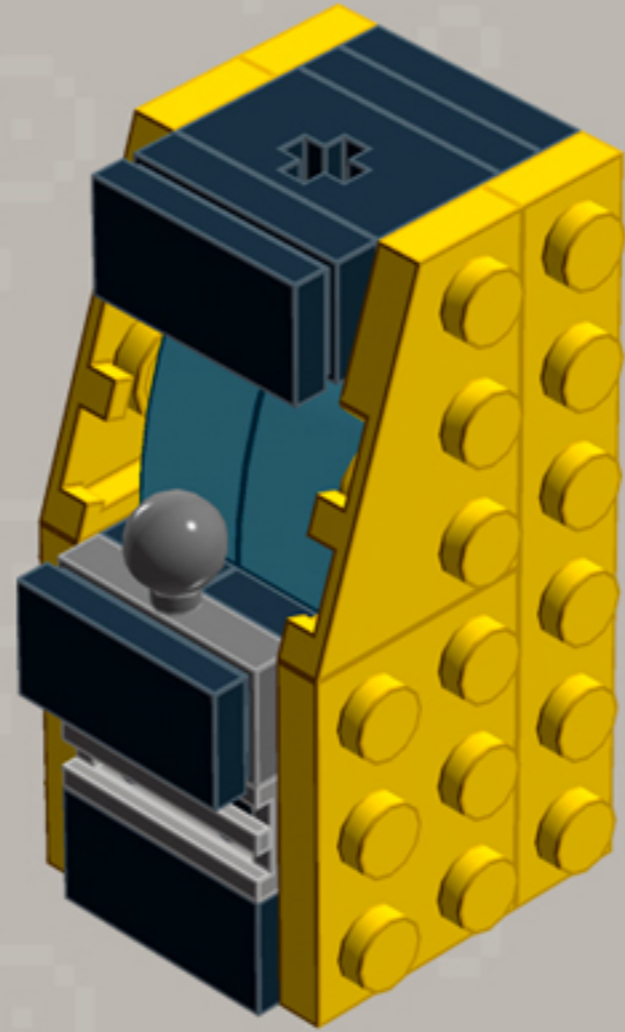

# Mini Arcade Machine **ORNAMENTS**

*A LEGO® project by Chris McVeigh*  
[chrismcveigh.com](http://chrismcveigh.com)

Element ID	Color	Description	Quantity
6071246	Medium Azur	Plate W. Bow 1X2X2/3	6
6039479	Dark Stone Grey	Plate 1X2 Ball Ø5.9 Middle	3
6066119	Dark Stone Grey	Brick 1X4X1 2/3 W. V. Knobs	6
4179094	Bright Yellow	Right Plate 2X3 W/Angle	1
302124	Bright Yellow	Plate 2X3	2
366624	Bright Yellow	Plate 1X6	2
614124	Bright Yellow	Plate 1X1 Round	12
4179095	Bright Yellow	Left Plate 2X3 W/Angle	1
4180504	Bright Red	Right Plate 2X3 W/Angle	1
302121	Bright Red	Plate 2X3	2
366621	Bright Red	Plate 1X6	2
4180533	Bright Red	Left Plate 2X3 W/Angle	1
4180512	Bright Orange	Right Plate 2X3 W/Angle	1
4125278	Bright Orange	Plate 2X3	2

Element ID	Color	Description	Quantity
4173332	Bright Orange	Plate 1X6	2
4180540	Bright Orange	Left Plate 2X3 W/Angle	1
4206482	Bright Blue	Conn.Bush W.Fric./Crossale	3
6030875	Black	Tool Set (Box Wrench)	3
281726	Black	Technic Doub. Bearing Pl. 2X2	3
241226	Black	Radiator Grille 1X2	3
6019217	Black	Plate 2X2 Angle	3
6061032	Black	Plate 2X2 + One Hule Ø4,8	3
362326	Black	Plate 1X3	6
302326	Black	Plate 1X2	15
243126	Black	Flat Tile 1X4	6
306926	Black	Flat Tile 1X2	9
4233487	Black	Brick 1X2 With Cross Hole	3
4140801	Black	2M Fric. Snap W/Cross Hole	3

3x

*For more fun builds,  
please pop by [chrismcveigh.com](http://chrismcveigh.com),  
visit me at [facebook.com/c.mcveigh.photos](https://www.facebook.com/c.mcveigh.photos),  
or follow me on twitter [@actionfigured](https://twitter.com/actionfigured)*