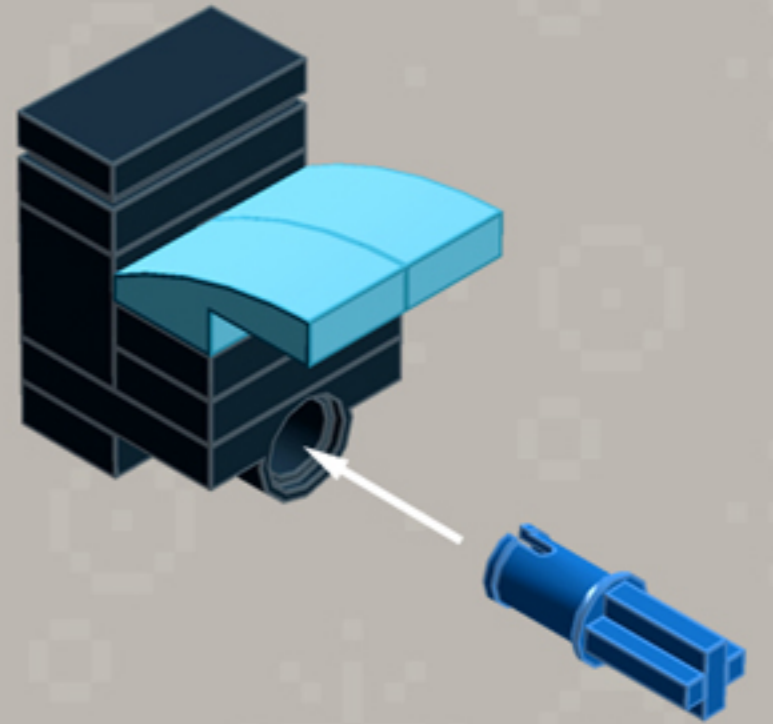

# Mini Arcade Machine **ORNAMENTS**

*A LEGO® project by Chris McVeigh*  
[chrismcveigh.com](http://chrismcveigh.com)

Element ID	Color	Description	Quantity
6071246	Medium Azur	Plate W. Bow 1X2X2/3	6
6039479	Dark Stone Grey	Plate 1X2 Ball Ø5.9 Middle	3
6066119	Dark Stone Grey	Brick 1X4X1 2/3 W. V. Knobs	6
4179094	Bright Yellow	Right Plate 2X3 W/Angle	1
302124	Bright Yellow	Plate 2X3	2
366624	Bright Yellow	Plate 1X6	2
614124	Bright Yellow	Plate 1X1 Round	12
4179095	Bright Yellow	Left Plate 2X3 W/Angle	1
4180504	Bright Red	Right Plate 2X3 W/Angle	1
302121	Bright Red	Plate 2X3	2
366621	Bright Red	Plate 1X6	2
4180533	Bright Red	Left Plate 2X3 W/Angle	1
4180512	Bright Orange	Right Plate 2X3 W/Angle	1
4125278	Bright Orange	Plate 2X3	2

Element ID	Color	Description	Quantity
4173332	Bright Orange	Plate 1X6	2
4180540	Bright Orange	Left Plate 2X3 W/Angle	1
4206482	Bright Blue	Conn.Bush W.Fric./Crossale	3
6030875	Black	Tool Set (Box Wrench)	3
281726	Black	Technic Doub. Bearing Pl. 2X2	3
241226	Black	Radiator Grille 1X2	3
6019217	Black	Plate 2X2 Angle	3
6061032	Black	Plate 2X2 + One Hule Ø4,8	3
362326	Black	Plate 1X3	6
302326	Black	Plate 1X2	15
243126	Black	Flat Tile 1X4	6
306926	Black	Flat Tile 1X2	9
4233487	Black	Brick 1X2 With Cross Hole	3
4140801	Black	2M Fric. Snap W/Cross Hole	3