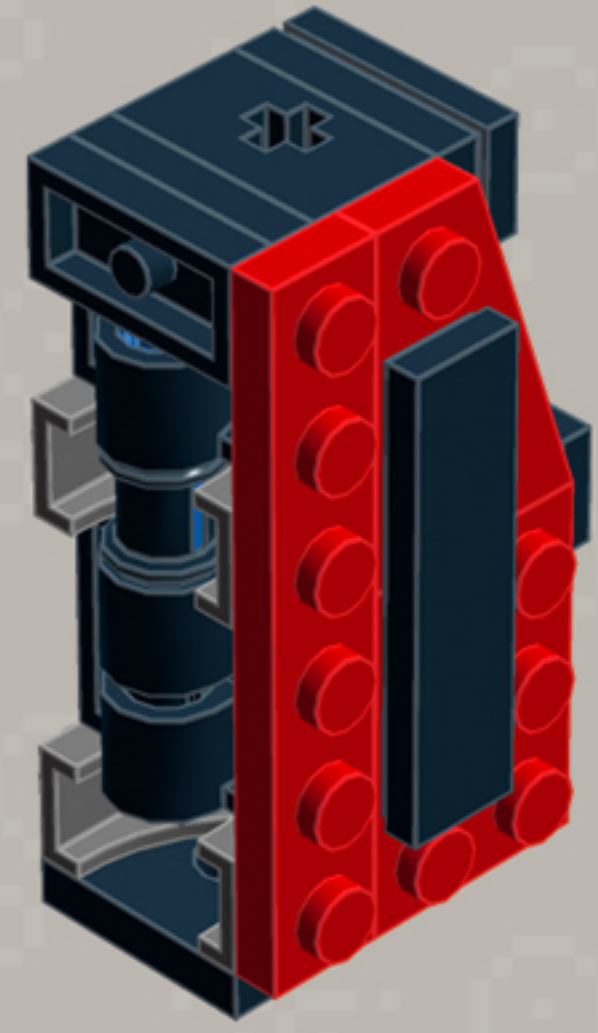

# Mini Arcade Machine **ORNAMENTS**

*A LEGO® project by Chris McVeigh*  
[chrismcveigh.com](http://chrismcveigh.com)

Element ID	Color	Description	Quantity
6071246	Medium Azur	Plate W. Bow 1X2X2/3	6
6039479	Dark Stone Grey	Plate 1X2 Ball Ø5.9 Middle	3
6066119	Dark Stone Grey	Brick 1X4X1 2/3 W. V. Knobs	6
4179094	Bright Yellow	Right Plate 2X3 W/Angle	1
302124	Bright Yellow	Plate 2X3	2
366624	Bright Yellow	Plate 1X6	2
614124	Bright Yellow	Plate 1X1 Round	12
4179095	Bright Yellow	Left Plate 2X3 W/Angle	1
4180504	Bright Red	Right Plate 2X3 W/Angle	1
302121	Bright Red	Plate 2X3	2
366621	Bright Red	Plate 1X6	2
4180533	Bright Red	Left Plate 2X3 W/Angle	1
4180512	Bright Orange	Right Plate 2X3 W/Angle	1
4125278	Bright Orange	Plate 2X3	2

Element ID	Color	Description	Quantity
4173332	Bright Orange	Plate 1X6	2
4180540	Bright Orange	Left Plate 2X3 W/Angle	1
4206482	Bright Blue	Conn.Bush W.Fric./Crossale	3
6030875	Black	Tool Set (Box Wrench)	3
281726	Black	Technic Doub. Bearing Pl. 2X2	3
241226	Black	Radiator Grille 1X2	3
6019217	Black	Plate 2X2 Angle	3
6061032	Black	Plate 2X2 + One Hule Ø4,8	3
362326	Black	Plate 1X3	6
302326	Black	Plate 1X2	15
243126	Black	Flat Tile 1X4	6
306926	Black	Flat Tile 1X2	9
4233487	Black	Brick 1X2 With Cross Hole	3
4140801	Black	2M Fric. Snap W/Cross Hole	3

3x

*For more fun builds,  
please pop by [chrismcveigh.com](http://chrismcveigh.com),  
visit me at [facebook.com/c.mcveigh.photos](https://www.facebook.com/c.mcveigh.photos),  
or follow me on twitter [@actionfigured](https://twitter.com/actionfigured)*