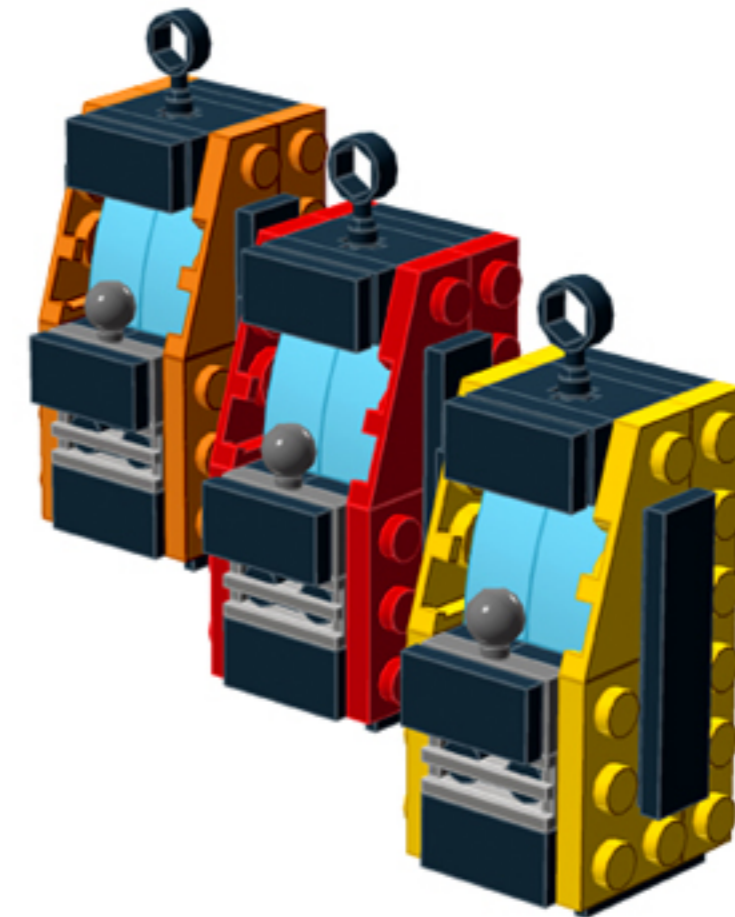

# Mini Arcade Machine **ORNAMENTS**

*A LEGO® project by Chris McVeigh*  
[chrismcveigh.com](http://chrismcveigh.com)

Element ID	Color	Description	Quantity
6071246	Medium Azur	Plate W. Bow 1X2X2/3	6
6039479	Dark Stone Grey	Plate 1X2 Ball Ø5.9 Middle	3
6066119	Dark Stone Grey	Brick 1X4X1 2/3 W. V. Knobs	6
4179094	Bright Yellow	Right Plate 2X3 W/Angle	1
302124	Bright Yellow	Plate 2X3	2
366624	Bright Yellow	Plate 1X6	2
614124	Bright Yellow	Plate 1X1 Round	12
4179095	Bright Yellow	Left Plate 2X3 W/Angle	1
4180504	Bright Red	Right Plate 2X3 W/Angle	1
302121	Bright Red	Plate 2X3	2
366621	Bright Red	Plate 1X6	2
4180533	Bright Red	Left Plate 2X3 W/Angle	1
4180512	Bright Orange	Right Plate 2X3 W/Angle	1
4125278	Bright Orange	Plate 2X3	2

Element ID	Color	Description	Quantity
4173332	Bright Orange	Plate 1X6	2
4180540	Bright Orange	Left Plate 2X3 W/Angle	1
4206482	Bright Blue	Conn.Bush W.Fric./Crossale	3
6030875	Black	Tool Set (Box Wrench)	3
281726	Black	Technic Doub. Bearing Pl. 2X2	3
241226	Black	Radiator Grille 1X2	3
6019217	Black	Plate 2X2 Angle	3
6061032	Black	Plate 2X2 + One Hule Ø4,8	3
362326	Black	Plate 1X3	6
302326	Black	Plate 1X2	15
243126	Black	Flat Tile 1X4	6
306926	Black	Flat Tile 1X2	9
4233487	Black	Brick 1X2 With Cross Hole	3
4140801	Black	2M Fric. Snap W/Cross Hole	3

3x

*For more fun builds,  
please pop by [chrismcveigh.com](http://chrismcveigh.com),  
visit me at [facebook.com/c.mcveigh.photos](https://www.facebook.com/c.mcveigh.photos),  
or follow me on twitter [@actionfigured](https://twitter.com/actionfigured)*