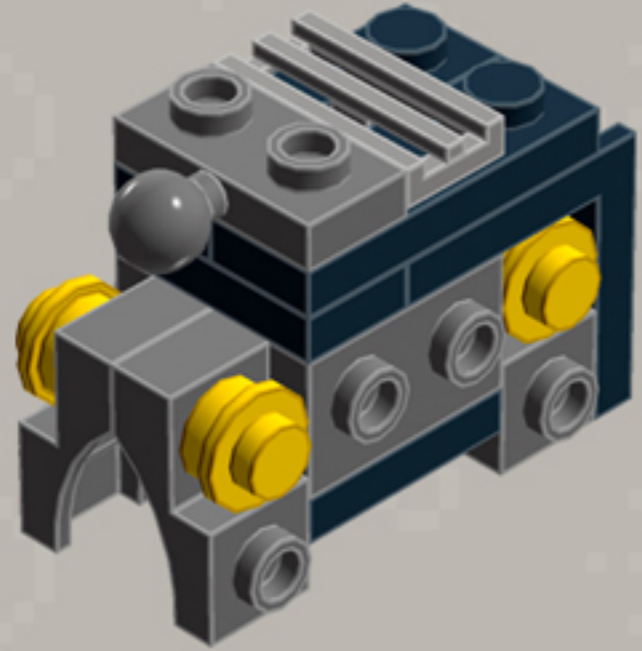

# Mini Arcade Machine **ORNAMENTS**

*A LEGO® project by Chris McVeigh*  
[chrismcveigh.com](http://chrismcveigh.com)

Element ID	Color	Description	Quantity
6071246	Medium Azur	Plate W. Bow 1X2X2/3	6
6039479	Dark Stone Grey	Plate 1X2 Ball Ø5.9 Middle	3
6066119	Dark Stone Grey	Brick 1X4X1 2/3 W. V. Knobs	6
4179094	Bright Yellow	Right Plate 2X3 W/Angle	1
302124	Bright Yellow	Plate 2X3	2
366624	Bright Yellow	Plate 1X6	2
614124	Bright Yellow	Plate 1X1 Round	12
4179095	Bright Yellow	Left Plate 2X3 W/Angle	1
4180504	Bright Red	Right Plate 2X3 W/Angle	1
302121	Bright Red	Plate 2X3	2
366621	Bright Red	Plate 1X6	2
4180533	Bright Red	Left Plate 2X3 W/Angle	1
4180512	Bright Orange	Right Plate 2X3 W/Angle	1
4125278	Bright Orange	Plate 2X3	2

Element ID	Color	Description	Quantity
4173332	Bright Orange	Plate 1X6	2
4180540	Bright Orange	Left Plate 2X3 W/Angle	1
4206482	Bright Blue	Conn.Bush W.Fric./Crossale	3
6030875	Black	Tool Set (Box Wrench)	3
281726	Black	Technic Doub. Bearing Pl. 2X2	3
241226	Black	Radiator Grille 1X2	3
6019217	Black	Plate 2X2 Angle	3
6061032	Black	Plate 2X2 + One Hule Ø4,8	3
362326	Black	Plate 1X3	6
302326	Black	Plate 1X2	15
243126	Black	Flat Tile 1X4	6
306926	Black	Flat Tile 1X2	9
4233487	Black	Brick 1X2 With Cross Hole	3
4140801	Black	2M Fric. Snap W/Cross Hole	3