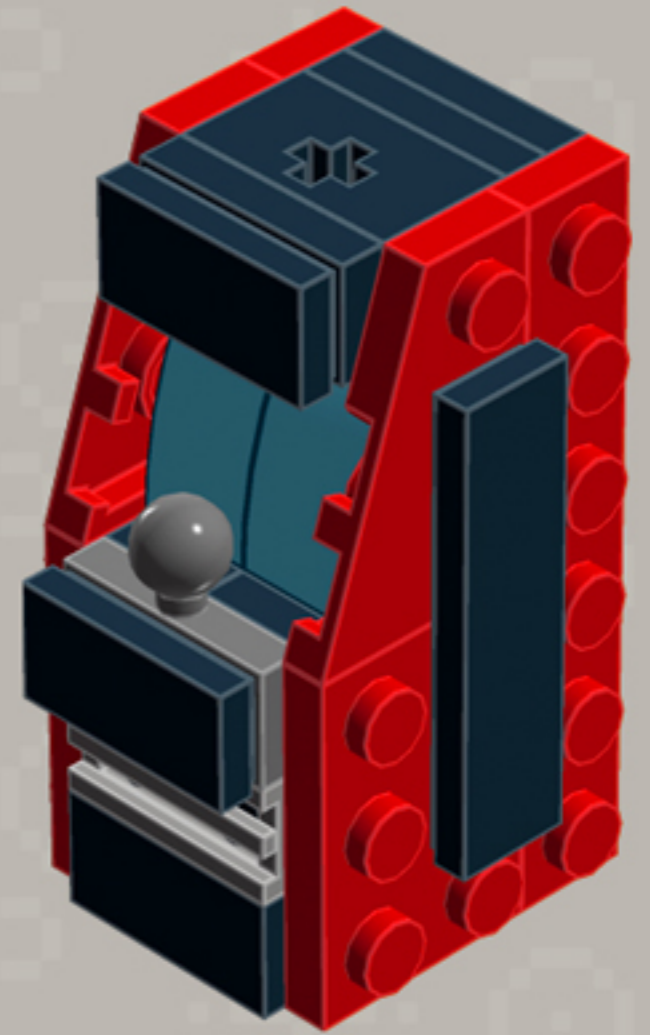

# Mini Arcade Machine **ORNAMENTS**

*A LEGO® project by Chris McVeigh*  
[chrismcveigh.com](http://chrismcveigh.com)

Element ID	Color	Description	Quantity
6071246	Medium Azur	Plate W. Bow 1X2X2/3	6
6039479	Dark Stone Grey	Plate 1X2 Ball Ø5.9 Middle	3
6066119	Dark Stone Grey	Brick 1X4X1 2/3 W. V. Knobs	6
4179094	Bright Yellow	Right Plate 2X3 W/Angle	1
302124	Bright Yellow	Plate 2X3	2
366624	Bright Yellow	Plate 1X6	2
614124	Bright Yellow	Plate 1X1 Round	12
4179095	Bright Yellow	Left Plate 2X3 W/Angle	1
4180504	Bright Red	Right Plate 2X3 W/Angle	1
302121	Bright Red	Plate 2X3	2
366621	Bright Red	Plate 1X6	2
4180533	Bright Red	Left Plate 2X3 W/Angle	1
4180512	Bright Orange	Right Plate 2X3 W/Angle	1
4125278	Bright Orange	Plate 2X3	2

Element ID	Color	Description	Quantity
4173332	Bright Orange	Plate 1X6	2
4180540	Bright Orange	Left Plate 2X3 W/Angle	1
4206482	Bright Blue	Conn.Bush W.Fric./Crossale	3
6030875	Black	Tool Set (Box Wrench)	3
281726	Black	Technic Doub. Bearing Pl. 2X2	3
241226	Black	Radiator Grille 1X2	3
6019217	Black	Plate 2X2 Angle	3
6061032	Black	Plate 2X2 + One Hule Ø4,8	3
362326	Black	Plate 1X3	6
302326	Black	Plate 1X2	15
243126	Black	Flat Tile 1X4	6
306926	Black	Flat Tile 1X2	9
4233487	Black	Brick 1X2 With Cross Hole	3
4140801	Black	2M Fric. Snap W/Cross Hole	3

3x

*For more fun builds,  
please pop by [chrismcveigh.com](http://chrismcveigh.com),  
visit me at [facebook.com/c.mcveigh.photos](https://www.facebook.com/c.mcveigh.photos),  
or follow me on twitter [@actionfigured](https://twitter.com/actionfigured)*