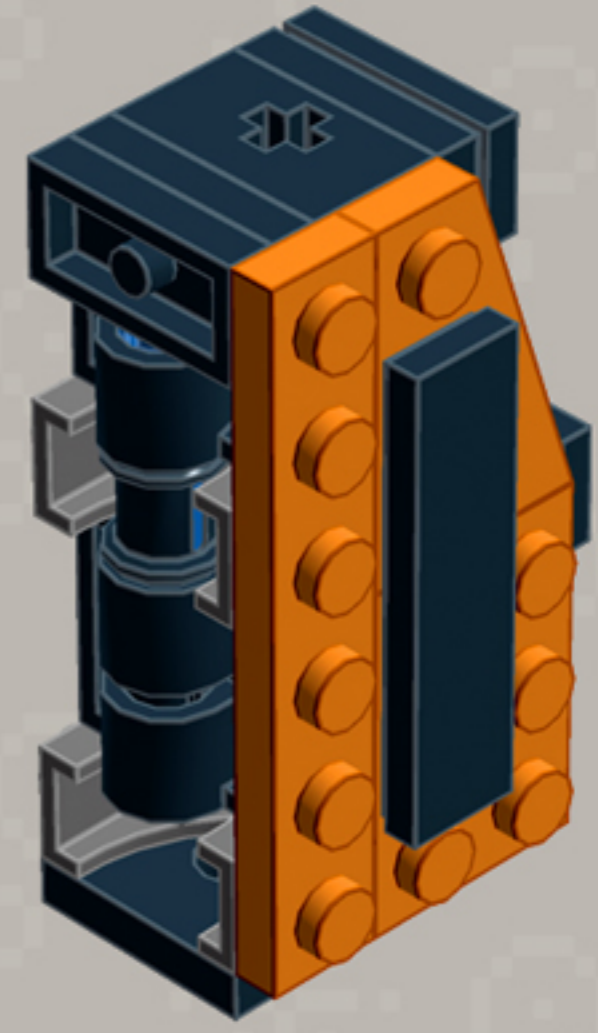

# Mini Arcade Machine **ORNAMENTS**

*A LEGO® project by Chris McVeigh*  
[chrismcveigh.com](http://chrismcveigh.com)

Element ID	Color	Description	Quantity
6071246	Medium Azur	Plate W. Bow 1X2X2/3	6
6039479	Dark Stone Grey	Plate 1X2 Ball Ø5.9 Middle	3
6066119	Dark Stone Grey	Brick 1X4X1 2/3 W. V. Knobs	6
4179094	Bright Yellow	Right Plate 2X3 W/Angle	1
302124	Bright Yellow	Plate 2X3	2
366624	Bright Yellow	Plate 1X6	2
614124	Bright Yellow	Plate 1X1 Round	12
4179095	Bright Yellow	Left Plate 2X3 W/Angle	1
4180504	Bright Red	Right Plate 2X3 W/Angle	1
302121	Bright Red	Plate 2X3	2
366621	Bright Red	Plate 1X6	2
4180533	Bright Red	Left Plate 2X3 W/Angle	1
4180512	Bright Orange	Right Plate 2X3 W/Angle	1
4125278	Bright Orange	Plate 2X3	2

Element ID	Color	Description	Quantity
4173332	Bright Orange	Plate 1X6	2
4180540	Bright Orange	Left Plate 2X3 W/Angle	1
4206482	Bright Blue	Conn.Bush W.Fric./Crossale	3
6030875	Black	Tool Set (Box Wrench)	3
281726	Black	Technic Doub. Bearing Pl. 2X2	3
241226	Black	Radiator Grille 1X2	3
6019217	Black	Plate 2X2 Angle	3
6061032	Black	Plate 2X2 + One Hule Ø4,8	3
362326	Black	Plate 1X3	6
302326	Black	Plate 1X2	15
243126	Black	Flat Tile 1X4	6
306926	Black	Flat Tile 1X2	9
4233487	Black	Brick 1X2 With Cross Hole	3
4140801	Black	2M Fric. Snap W/Cross Hole	3

3x

*For more fun builds,  
please pop by [chrismcveigh.com](http://chrismcveigh.com),  
visit me at [facebook.com/c.mcveigh.photos](https://www.facebook.com/c.mcveigh.photos),  
or follow me on twitter [@actionfigured](https://twitter.com/actionfigured)*