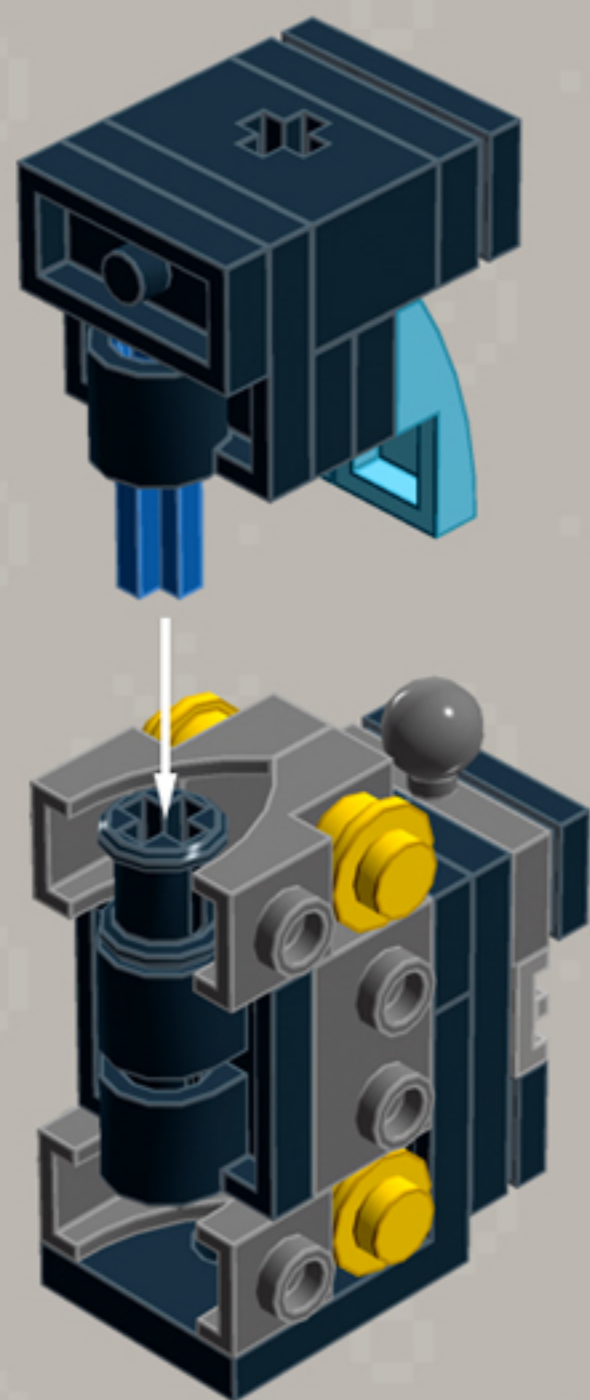

# Mini Arcade Machine **ORNAMENTS**

*A LEGO® project by Chris McVeigh*  
[chrismcveigh.com](http://chrismcveigh.com)

Element ID	Color	Description	Quantity
6071246	Medium Azur	Plate W. Bow 1X2X2/3	6
6039479	Dark Stone Grey	Plate 1X2 Ball Ø5.9 Middle	3
6066119	Dark Stone Grey	Brick 1X4X1 2/3 W. V. Knobs	6
4179094	Bright Yellow	Right Plate 2X3 W/Angle	1
302124	Bright Yellow	Plate 2X3	2
366624	Bright Yellow	Plate 1X6	2
614124	Bright Yellow	Plate 1X1 Round	12
4179095	Bright Yellow	Left Plate 2X3 W/Angle	1
4180504	Bright Red	Right Plate 2X3 W/Angle	1
302121	Bright Red	Plate 2X3	2
366621	Bright Red	Plate 1X6	2
4180533	Bright Red	Left Plate 2X3 W/Angle	1
4180512	Bright Orange	Right Plate 2X3 W/Angle	1
4125278	Bright Orange	Plate 2X3	2

Element ID	Color	Description	Quantity
4173332	Bright Orange	Plate 1X6	2
4180540	Bright Orange	Left Plate 2X3 W/Angle	1
4206482	Bright Blue	Conn.Bush W.Fric./Crossale	3
6030875	Black	Tool Set (Box Wrench)	3
281726	Black	Technic Doub. Bearing Pl. 2X2	3
241226	Black	Radiator Grille 1X2	3
6019217	Black	Plate 2X2 Angle	3
6061032	Black	Plate 2X2 + One Hule Ø4,8	3
362326	Black	Plate 1X3	6
302326	Black	Plate 1X2	15
243126	Black	Flat Tile 1X4	6
306926	Black	Flat Tile 1X2	9
4233487	Black	Brick 1X2 With Cross Hole	3
4140801	Black	2M Fric. Snap W/Cross Hole	3

3x

*For more fun builds,  
please pop by [chrismcveigh.com](http://chrismcveigh.com),  
visit me at [facebook.com/c.mcveigh.photos](https://www.facebook.com/c.mcveigh.photos),  
or follow me on twitter [@actionfigured](https://twitter.com/actionfigured)*