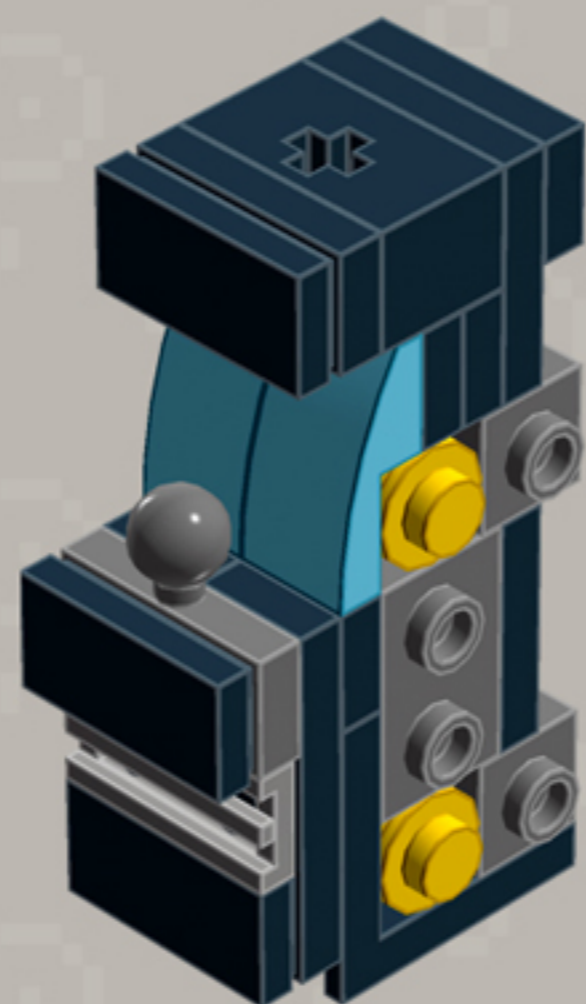

# Mini Arcade Machine **ORNAMENTS**

*A LEGO® project by Chris McVeigh*  
[chrismcveigh.com](http://chrismcveigh.com)

Element ID	Color	Description	Quantity
6071246	Medium Azur	Plate W. Bow 1X2X2/3	6
6039479	Dark Stone Grey	Plate 1X2 Ball Ø5.9 Middle	3
6066119	Dark Stone Grey	Brick 1X4X1 2/3 W. V. Knobs	6
4179094	Bright Yellow	Right Plate 2X3 W/Angle	1
302124	Bright Yellow	Plate 2X3	2
366624	Bright Yellow	Plate 1X6	2
614124	Bright Yellow	Plate 1X1 Round	12
4179095	Bright Yellow	Left Plate 2X3 W/Angle	1
4180504	Bright Red	Right Plate 2X3 W/Angle	1
302121	Bright Red	Plate 2X3	2
366621	Bright Red	Plate 1X6	2
4180533	Bright Red	Left Plate 2X3 W/Angle	1
4180512	Bright Orange	Right Plate 2X3 W/Angle	1
4125278	Bright Orange	Plate 2X3	2

Element ID	Color	Description	Quantity
4173332	Bright Orange	Plate 1X6	2
4180540	Bright Orange	Left Plate 2X3 W/Angle	1
4206482	Bright Blue	Conn.Bush W.Fric./Crossale	3
6030875	Black	Tool Set (Box Wrench)	3
281726	Black	Technic Doub. Bearing Pl. 2X2	3
241226	Black	Radiator Grille 1X2	3
6019217	Black	Plate 2X2 Angle	3
6061032	Black	Plate 2X2 + One Hule Ø4,8	3
362326	Black	Plate 1X3	6
302326	Black	Plate 1X2	15
243126	Black	Flat Tile 1X4	6
306926	Black	Flat Tile 1X2	9
4233487	Black	Brick 1X2 With Cross Hole	3
4140801	Black	2M Fric. Snap W/Cross Hole	3

3x

*For more fun builds,  
please pop by [chrismcveigh.com](http://chrismcveigh.com),  
visit me at [facebook.com/c.mcveigh.photos](https://www.facebook.com/c.mcveigh.photos),  
or follow me on twitter [@actionfigured](https://twitter.com/actionfigured)*