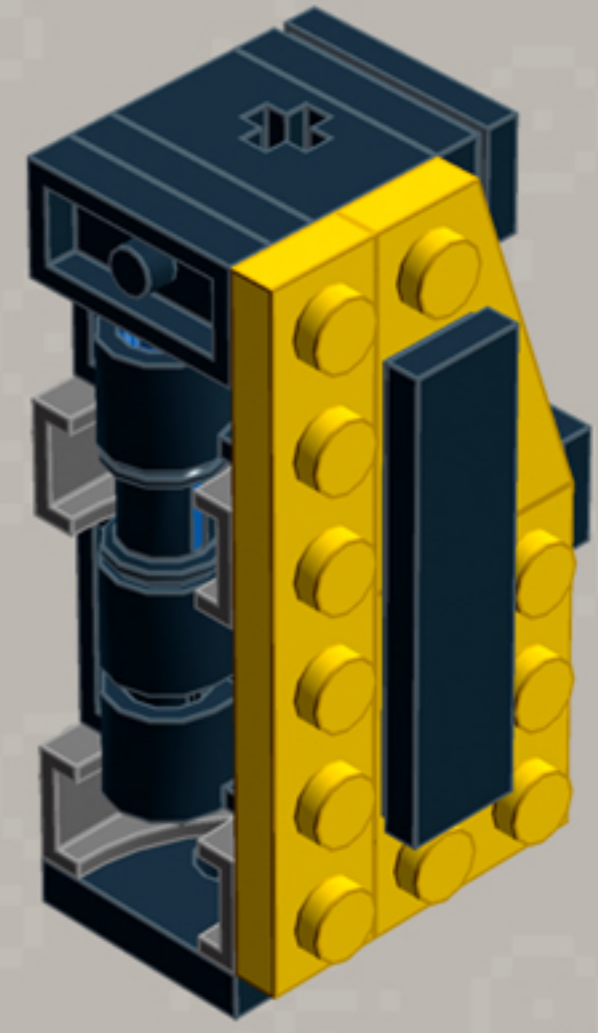

# Mini Arcade Machine **ORNAMENTS**

*A LEGO® project by Chris McVeigh*  
[chrismcveigh.com](http://chrismcveigh.com)

Element ID	Color	Description	Quantity
6071246	Medium Azur	Plate W. Bow 1X2X2/3	6
6039479	Dark Stone Grey	Plate 1X2 Ball Ø5.9 Middle	3
6066119	Dark Stone Grey	Brick 1X4X1 2/3 W. V. Knobs	6
4179094	Bright Yellow	Right Plate 2X3 W/Angle	1
302124	Bright Yellow	Plate 2X3	2
366624	Bright Yellow	Plate 1X6	2
614124	Bright Yellow	Plate 1X1 Round	12
4179095	Bright Yellow	Left Plate 2X3 W/Angle	1
4180504	Bright Red	Right Plate 2X3 W/Angle	1
302121	Bright Red	Plate 2X3	2
366621	Bright Red	Plate 1X6	2
4180533	Bright Red	Left Plate 2X3 W/Angle	1
4180512	Bright Orange	Right Plate 2X3 W/Angle	1
4125278	Bright Orange	Plate 2X3	2

Element ID	Color	Description	Quantity
4173332	Bright Orange	Plate 1X6	2
4180540	Bright Orange	Left Plate 2X3 W/Angle	1
4206482	Bright Blue	Conn.Bush W.Fric./Crossale	3
6030875	Black	Tool Set (Box Wrench)	3
281726	Black	Technic Doub. Bearing Pl. 2X2	3
241226	Black	Radiator Grille 1X2	3
6019217	Black	Plate 2X2 Angle	3
6061032	Black	Plate 2X2 + One Hule Ø4,8	3
362326	Black	Plate 1X3	6
302326	Black	Plate 1X2	15
243126	Black	Flat Tile 1X4	6
306926	Black	Flat Tile 1X2	9
4233487	Black	Brick 1X2 With Cross Hole	3
4140801	Black	2M Fric. Snap W/Cross Hole	3

3x

*For more fun builds,  
please pop by [chrismcveigh.com](http://chrismcveigh.com),  
visit me at [facebook.com/c.mcveigh.photos](https://www.facebook.com/c.mcveigh.photos),  
or follow me on twitter [@actionfigured](https://twitter.com/actionfigured)*