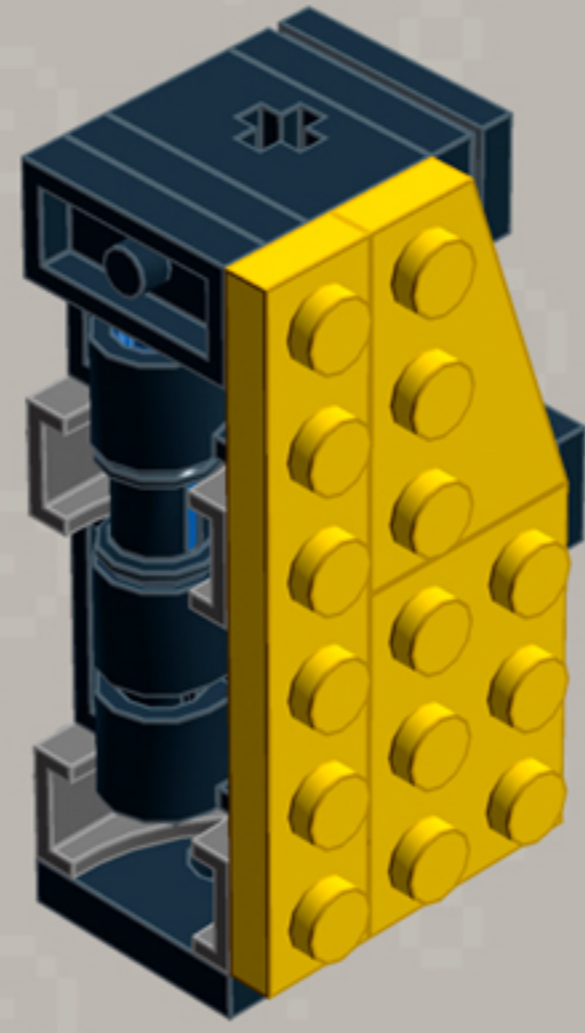

# Mini Arcade Machine **ORNAMENTS**

*A LEGO® project by Chris McVeigh*  
[chrismcveigh.com](http://chrismcveigh.com)

Element ID	Color	Description	Quantity
6071246	Medium Azur	Plate W. Bow 1X2X2/3	6
6039479	Dark Stone Grey	Plate 1X2 Ball Ø5.9 Middle	3
6066119	Dark Stone Grey	Brick 1X4X1 2/3 W. V. Knobs	6
4179094	Bright Yellow	Right Plate 2X3 W/Angle	1
302124	Bright Yellow	Plate 2X3	2
366624	Bright Yellow	Plate 1X6	2
614124	Bright Yellow	Plate 1X1 Round	12
4179095	Bright Yellow	Left Plate 2X3 W/Angle	1
4180504	Bright Red	Right Plate 2X3 W/Angle	1
302121	Bright Red	Plate 2X3	2
366621	Bright Red	Plate 1X6	2
4180533	Bright Red	Left Plate 2X3 W/Angle	1
4180512	Bright Orange	Right Plate 2X3 W/Angle	1
4125278	Bright Orange	Plate 2X3	2

Element ID	Color	Description	Quantity
4173332	Bright Orange	Plate 1X6	2
4180540	Bright Orange	Left Plate 2X3 W/Angle	1
4206482	Bright Blue	Conn.Bush W.Fric./Crossale	3
6030875	Black	Tool Set (Box Wrench)	3
281726	Black	Technic Doub. Bearing Pl. 2X2	3
241226	Black	Radiator Grille 1X2	3
6019217	Black	Plate 2X2 Angle	3
6061032	Black	Plate 2X2 + One Hule Ø4,8	3
362326	Black	Plate 1X3	6
302326	Black	Plate 1X2	15
243126	Black	Flat Tile 1X4	6
306926	Black	Flat Tile 1X2	9
4233487	Black	Brick 1X2 With Cross Hole	3
4140801	Black	2M Fric. Snap W/Cross Hole	3

3x

*For more fun builds,  
please pop by [chrismcveigh.com](http://chrismcveigh.com),  
visit me at [facebook.com/c.mcveigh.photos](https://www.facebook.com/c.mcveigh.photos),  
or follow me on twitter [@actionfigured](https://twitter.com/actionfigured)*