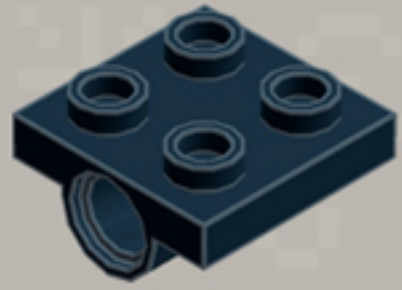

# Mini Arcade Machine **ORNAMENTS**

*A LEGO® project by Chris McVeigh*  
[chrismcveigh.com](http://chrismcveigh.com)

Element ID	Color	Description	Quantity
6071246	Medium Azur	Plate W. Bow 1X2X2/3	6
6039479	Dark Stone Grey	Plate 1X2 Ball Ø5.9 Middle	3
6066119	Dark Stone Grey	Brick 1X4X1 2/3 W. V. Knobs	6
4179094	Bright Yellow	Right Plate 2X3 W/Angle	1
302124	Bright Yellow	Plate 2X3	2
366624	Bright Yellow	Plate 1X6	2
614124	Bright Yellow	Plate 1X1 Round	12
4179095	Bright Yellow	Left Plate 2X3 W/Angle	1
4180504	Bright Red	Right Plate 2X3 W/Angle	1
302121	Bright Red	Plate 2X3	2
366621	Bright Red	Plate 1X6	2
4180533	Bright Red	Left Plate 2X3 W/Angle	1
4180512	Bright Orange	Right Plate 2X3 W/Angle	1
4125278	Bright Orange	Plate 2X3	2

Element ID	Color	Description	Quantity
4173332	Bright Orange	Plate 1X6	2
4180540	Bright Orange	Left Plate 2X3 W/Angle	1
4206482	Bright Blue	Conn.Bush W.Fric./Crossale	3
6030875	Black	Tool Set (Box Wrench)	3
281726	Black	Technic Doub. Bearing Pl. 2X2	3
241226	Black	Radiator Grille 1X2	3
6019217	Black	Plate 2X2 Angle	3
6061032	Black	Plate 2X2 + One Hule Ø4,8	3
362326	Black	Plate 1X3	6
302326	Black	Plate 1X2	15
243126	Black	Flat Tile 1X4	6
306926	Black	Flat Tile 1X2	9
4233487	Black	Brick 1X2 With Cross Hole	3
4140801	Black	2M Fric. Snap W/Cross Hole	3