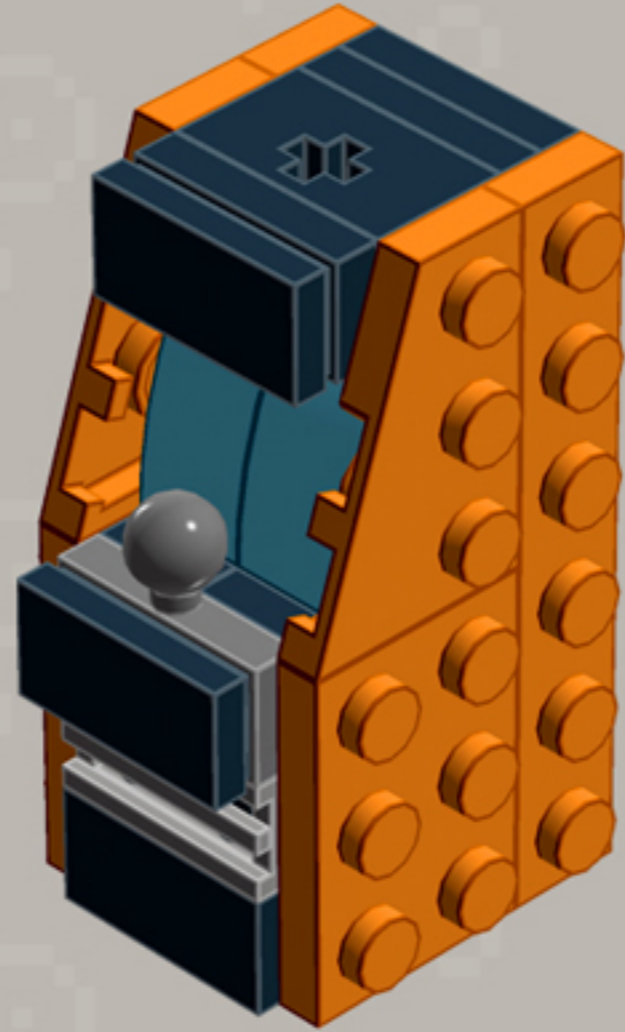

# Mini Arcade Machine **ORNAMENTS**

*A LEGO® project by Chris McVeigh*  
[chrismcveigh.com](http://chrismcveigh.com)

Element ID	Color	Description	Quantity
6071246	Medium Azur	Plate W. Bow 1X2X2/3	6
6039479	Dark Stone Grey	Plate 1X2 Ball Ø5.9 Middle	3
6066119	Dark Stone Grey	Brick 1X4X1 2/3 W. V. Knobs	6
4179094	Bright Yellow	Right Plate 2X3 W/Angle	1
302124	Bright Yellow	Plate 2X3	2
366624	Bright Yellow	Plate 1X6	2
614124	Bright Yellow	Plate 1X1 Round	12
4179095	Bright Yellow	Left Plate 2X3 W/Angle	1
4180504	Bright Red	Right Plate 2X3 W/Angle	1
302121	Bright Red	Plate 2X3	2
366621	Bright Red	Plate 1X6	2
4180533	Bright Red	Left Plate 2X3 W/Angle	1
4180512	Bright Orange	Right Plate 2X3 W/Angle	1
4125278	Bright Orange	Plate 2X3	2

Element ID	Color	Description	Quantity
4173332	Bright Orange	Plate 1X6	2
4180540	Bright Orange	Left Plate 2X3 W/Angle	1
4206482	Bright Blue	Conn.Bush W.Fric./Crossale	3
6030875	Black	Tool Set (Box Wrench)	3
281726	Black	Technic Doub. Bearing Pl. 2X2	3
241226	Black	Radiator Grille 1X2	3
6019217	Black	Plate 2X2 Angle	3
6061032	Black	Plate 2X2 + One Hule Ø4,8	3
362326	Black	Plate 1X3	6
302326	Black	Plate 1X2	15
243126	Black	Flat Tile 1X4	6
306926	Black	Flat Tile 1X2	9
4233487	Black	Brick 1X2 With Cross Hole	3
4140801	Black	2M Fric. Snap W/Cross Hole	3

3x

*For more fun builds,  
please pop by [chrismcveigh.com](http://chrismcveigh.com),  
visit me at [facebook.com/c.mcveigh.photos](https://www.facebook.com/c.mcveigh.photos),  
or follow me on twitter [@actionfigured](https://twitter.com/actionfigured)*