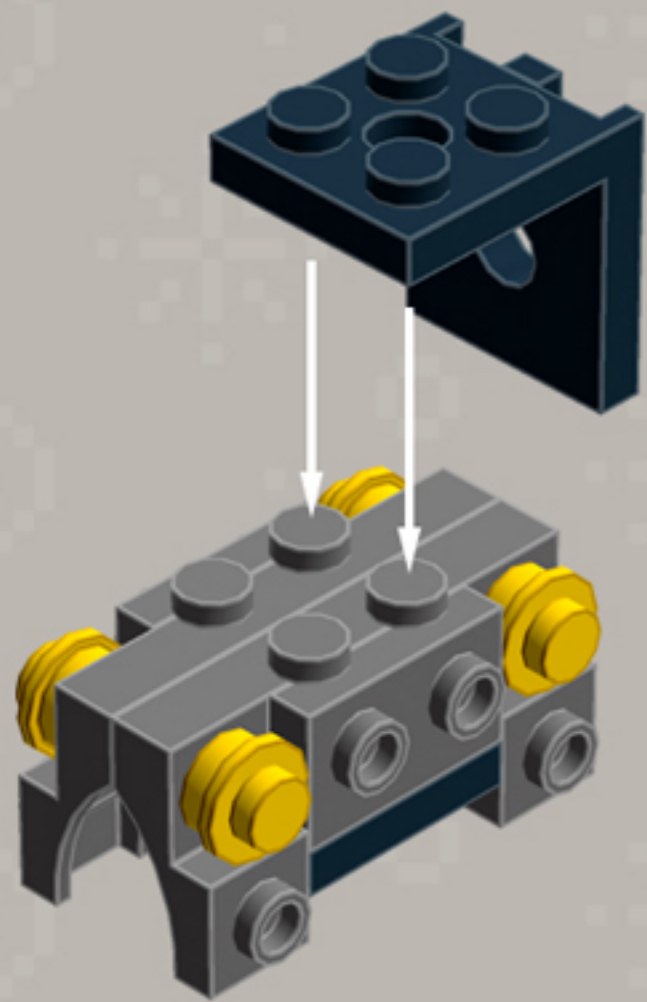

# Mini Arcade Machine **ORNAMENTS**

*A LEGO® project by Chris McVeigh*  
[chrismcveigh.com](http://chrismcveigh.com)

Element ID	Color	Description	Quantity
6071246	Medium Azur	Plate W. Bow 1X2X2/3	6
6039479	Dark Stone Grey	Plate 1X2 Ball Ø5.9 Middle	3
6066119	Dark Stone Grey	Brick 1X4X1 2/3 W. V. Knobs	6
4179094	Bright Yellow	Right Plate 2X3 W/Angle	1
302124	Bright Yellow	Plate 2X3	2
366624	Bright Yellow	Plate 1X6	2
614124	Bright Yellow	Plate 1X1 Round	12
4179095	Bright Yellow	Left Plate 2X3 W/Angle	1
4180504	Bright Red	Right Plate 2X3 W/Angle	1
302121	Bright Red	Plate 2X3	2
366621	Bright Red	Plate 1X6	2
4180533	Bright Red	Left Plate 2X3 W/Angle	1
4180512	Bright Orange	Right Plate 2X3 W/Angle	1
4125278	Bright Orange	Plate 2X3	2

Element ID	Color	Description	Quantity
4173332	Bright Orange	Plate 1X6	2
4180540	Bright Orange	Left Plate 2X3 W/Angle	1
4206482	Bright Blue	Conn.Bush W.Fric./Crossale	3
6030875	Black	Tool Set (Box Wrench)	3
281726	Black	Technic Doub. Bearing Pl. 2X2	3
241226	Black	Radiator Grille 1X2	3
6019217	Black	Plate 2X2 Angle	3
6061032	Black	Plate 2X2 + One Hule Ø4,8	3
362326	Black	Plate 1X3	6
302326	Black	Plate 1X2	15
243126	Black	Flat Tile 1X4	6
306926	Black	Flat Tile 1X2	9
4233487	Black	Brick 1X2 With Cross Hole	3
4140801	Black	2M Fric. Snap W/Cross Hole	3