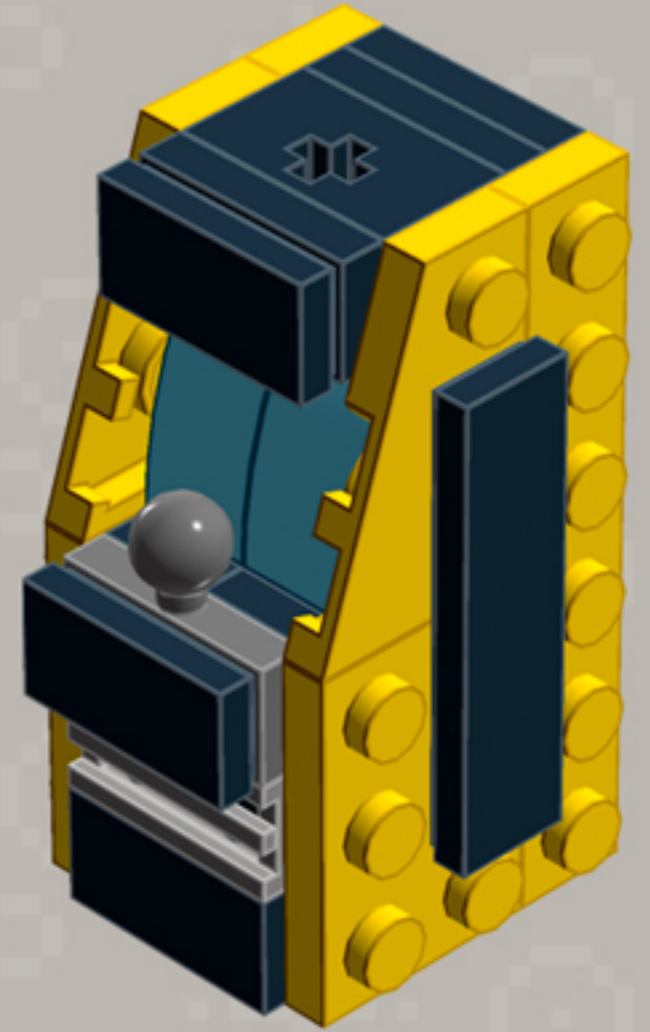

# Mini Arcade Machine **ORNAMENTS**

*A LEGO® project by Chris McVeigh*  
[chrismcveigh.com](http://chrismcveigh.com)

Element ID	Color	Description	Quantity
6071246	Medium Azur	Plate W. Bow 1X2X2/3	6
6039479	Dark Stone Grey	Plate 1X2 Ball Ø5.9 Middle	3
6066119	Dark Stone Grey	Brick 1X4X1 2/3 W. V. Knobs	6
4179094	Bright Yellow	Right Plate 2X3 W/Angle	1
302124	Bright Yellow	Plate 2X3	2
366624	Bright Yellow	Plate 1X6	2
614124	Bright Yellow	Plate 1X1 Round	12
4179095	Bright Yellow	Left Plate 2X3 W/Angle	1
4180504	Bright Red	Right Plate 2X3 W/Angle	1
302121	Bright Red	Plate 2X3	2
366621	Bright Red	Plate 1X6	2
4180533	Bright Red	Left Plate 2X3 W/Angle	1
4180512	Bright Orange	Right Plate 2X3 W/Angle	1
4125278	Bright Orange	Plate 2X3	2

Element ID	Color	Description	Quantity
4173332	Bright Orange	Plate 1X6	2
4180540	Bright Orange	Left Plate 2X3 W/Angle	1
4206482	Bright Blue	Conn.Bush W.Fric./Crossale	3
6030875	Black	Tool Set (Box Wrench)	3
281726	Black	Technic Doub. Bearing Pl. 2X2	3
241226	Black	Radiator Grille 1X2	3
6019217	Black	Plate 2X2 Angle	3
6061032	Black	Plate 2X2 + One Hule Ø4,8	3
362326	Black	Plate 1X3	6
302326	Black	Plate 1X2	15
243126	Black	Flat Tile 1X4	6
306926	Black	Flat Tile 1X2	9
4233487	Black	Brick 1X2 With Cross Hole	3
4140801	Black	2M Fric. Snap W/Cross Hole	3

3x

*For more fun builds,  
please pop by [chrismcveigh.com](http://chrismcveigh.com),  
visit me at [facebook.com/c.mcveigh.photos](https://www.facebook.com/c.mcveigh.photos),  
or follow me on twitter [@actionfigured](https://twitter.com/actionfigured)*