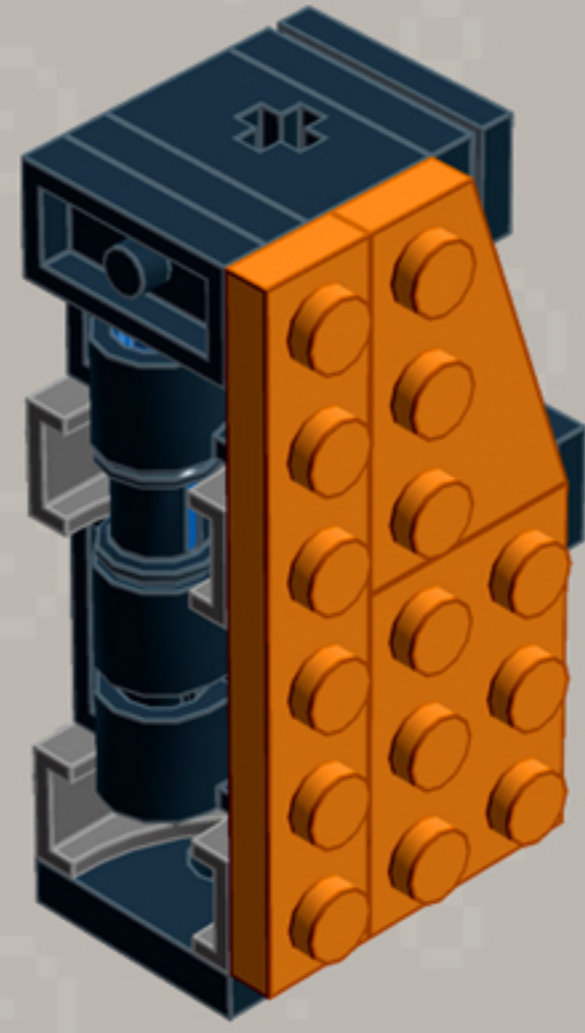

# Mini Arcade Machine **ORNAMENTS**

*A LEGO® project by Chris McVeigh*  
[chrismcveigh.com](http://chrismcveigh.com)

Element ID	Color	Description	Quantity
6071246	Medium Azur	Plate W. Bow 1X2X2/3	6
6039479	Dark Stone Grey	Plate 1X2 Ball Ø5.9 Middle	3
6066119	Dark Stone Grey	Brick 1X4X1 2/3 W. V. Knobs	6
4179094	Bright Yellow	Right Plate 2X3 W/Angle	1
302124	Bright Yellow	Plate 2X3	2
366624	Bright Yellow	Plate 1X6	2
614124	Bright Yellow	Plate 1X1 Round	12
4179095	Bright Yellow	Left Plate 2X3 W/Angle	1
4180504	Bright Red	Right Plate 2X3 W/Angle	1
302121	Bright Red	Plate 2X3	2
366621	Bright Red	Plate 1X6	2
4180533	Bright Red	Left Plate 2X3 W/Angle	1
4180512	Bright Orange	Right Plate 2X3 W/Angle	1
4125278	Bright Orange	Plate 2X3	2

Element ID	Color	Description	Quantity
4173332	Bright Orange	Plate 1X6	2
4180540	Bright Orange	Left Plate 2X3 W/Angle	1
4206482	Bright Blue	Conn.Bush W.Fric./Crossale	3
6030875	Black	Tool Set (Box Wrench)	3
281726	Black	Technic Doub. Bearing Pl. 2X2	3
241226	Black	Radiator Grille 1X2	3
6019217	Black	Plate 2X2 Angle	3
6061032	Black	Plate 2X2 + One Hule Ø4,8	3
362326	Black	Plate 1X3	6
302326	Black	Plate 1X2	15
243126	Black	Flat Tile 1X4	6
306926	Black	Flat Tile 1X2	9
4233487	Black	Brick 1X2 With Cross Hole	3
4140801	Black	2M Fric. Snap W/Cross Hole	3

3x

*For more fun builds,  
please pop by [chrismcveigh.com](http://chrismcveigh.com),  
visit me at [facebook.com/c.mcveigh.photos](https://www.facebook.com/c.mcveigh.photos),  
or follow me on twitter [@actionfigured](https://twitter.com/actionfigured)*