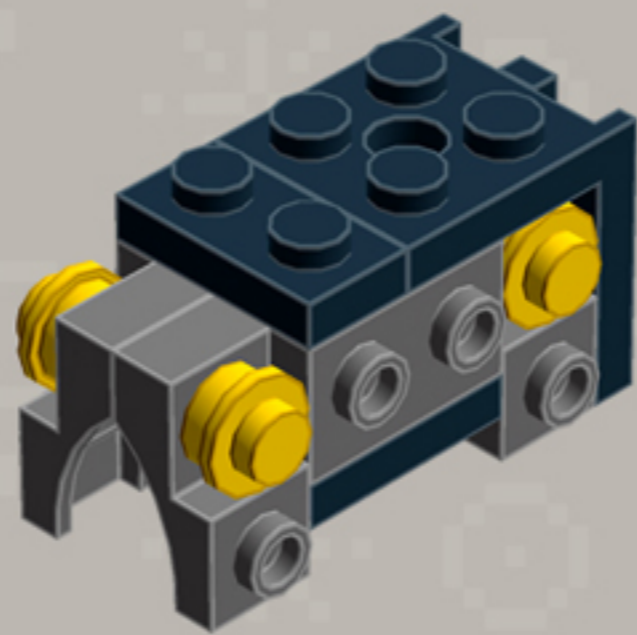

# Mini Arcade Machine **ORNAMENTS**

*A LEGO® project by Chris McVeigh*  
[chrismcveigh.com](http://chrismcveigh.com)

Element ID	Color	Description	Quantity
6071246	Medium Azur	Plate W. Bow 1X2X2/3	6
6039479	Dark Stone Grey	Plate 1X2 Ball Ø5.9 Middle	3
6066119	Dark Stone Grey	Brick 1X4X1 2/3 W. V. Knobs	6
4179094	Bright Yellow	Right Plate 2X3 W/Angle	1
302124	Bright Yellow	Plate 2X3	2
366624	Bright Yellow	Plate 1X6	2
614124	Bright Yellow	Plate 1X1 Round	12
4179095	Bright Yellow	Left Plate 2X3 W/Angle	1
4180504	Bright Red	Right Plate 2X3 W/Angle	1
302121	Bright Red	Plate 2X3	2
366621	Bright Red	Plate 1X6	2
4180533	Bright Red	Left Plate 2X3 W/Angle	1
4180512	Bright Orange	Right Plate 2X3 W/Angle	1
4125278	Bright Orange	Plate 2X3	2

Element ID	Color	Description	Quantity
4173332	Bright Orange	Plate 1X6	2
4180540	Bright Orange	Left Plate 2X3 W/Angle	1
4206482	Bright Blue	Conn.Bush W.Fric./Crossale	3
6030875	Black	Tool Set (Box Wrench)	3
281726	Black	Technic Doub. Bearing Pl. 2X2	3
241226	Black	Radiator Grille 1X2	3
6019217	Black	Plate 2X2 Angle	3
6061032	Black	Plate 2X2 + One Hule Ø4,8	3
362326	Black	Plate 1X3	6
302326	Black	Plate 1X2	15
243126	Black	Flat Tile 1X4	6
306926	Black	Flat Tile 1X2	9
4233487	Black	Brick 1X2 With Cross Hole	3
4140801	Black	2M Fric. Snap W/Cross Hole	3