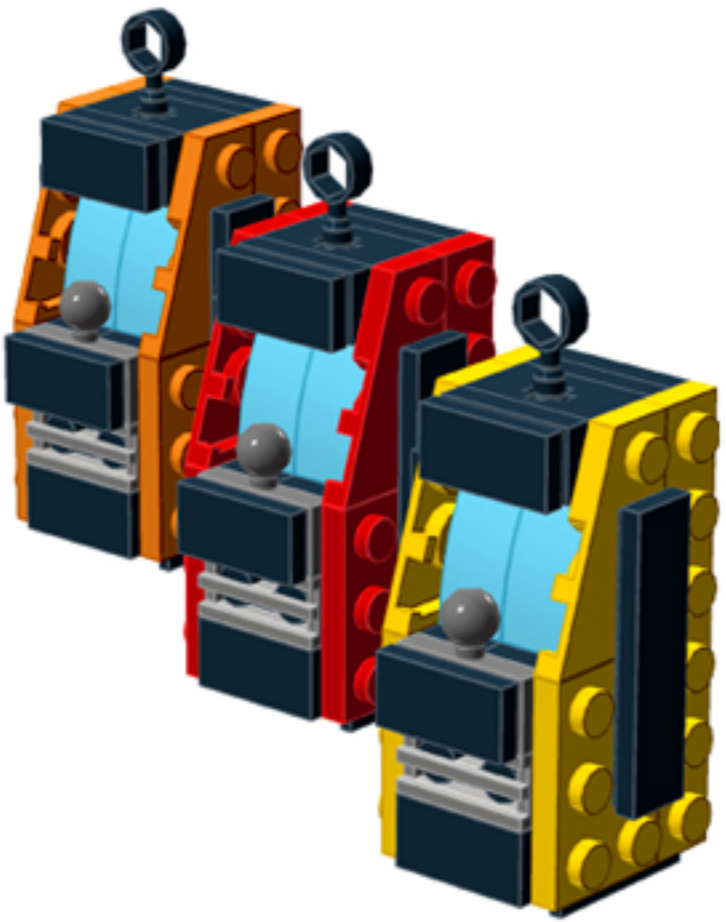

# Mini Arcade Machine **ORNAMENTS**

*A LEGO® project by Chris McVeigh*  
[chrismcveigh.com](http://chrismcveigh.com)

Element ID	Color	Description	Quantity
6071246	Medium Azur	Plate W. Bow 1X2X2/3	6
6039479	Dark Stone Grey	Plate 1X2 Ball Ø5.9 Middle	3
6066119	Dark Stone Grey	Brick 1X4X1 2/3 W. V. Knobs	6
4179094	Bright Yellow	Right Plate 2X3 W/Angle	1
302124	Bright Yellow	Plate 2X3	2
366624	Bright Yellow	Plate 1X6	2
614124	Bright Yellow	Plate 1X1 Round	12
4179095	Bright Yellow	Left Plate 2X3 W/Angle	1
4180504	Bright Red	Right Plate 2X3 W/Angle	1
302121	Bright Red	Plate 2X3	2
366621	Bright Red	Plate 1X6	2
4180533	Bright Red	Left Plate 2X3 W/Angle	1
4180512	Bright Orange	Right Plate 2X3 W/Angle	1
4125278	Bright Orange	Plate 2X3	2

Element ID	Color	Description	Quantity
4173332	Bright Orange	Plate 1X6	2
4180540	Bright Orange	Left Plate 2X3 W/Angle	1
4206482	Bright Blue	Conn.Bush W.Fric./Crossale	3
6030875	Black	Tool Set (Box Wrench)	3
281726	Black	Technic Doub. Bearing Pl. 2X2	3
241226	Black	Radiator Grille 1X2	3
6019217	Black	Plate 2X2 Angle	3
6061032	Black	Plate 2X2 + One Hule Ø4,8	3
362326	Black	Plate 1X3	6
302326	Black	Plate 1X2	15
243126	Black	Flat Tile 1X4	6
306926	Black	Flat Tile 1X2	9
4233487	Black	Brick 1X2 With Cross Hole	3
4140801	Black	2M Fric. Snap W/Cross Hole	3

3x

*For more fun builds,  
please pop by [chrismcveigh.com](http://chrismcveigh.com),  
visit me at [facebook.com/c.mcveigh.photos](https://www.facebook.com/c.mcveigh.photos),  
or follow me on twitter [@actionfigured](https://twitter.com/actionfigured)*