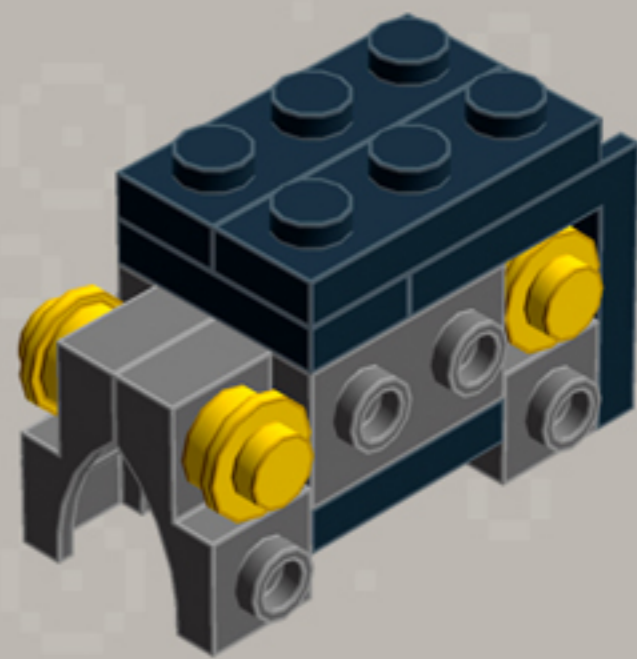

# Mini Arcade Machine **ORNAMENTS**

*A LEGO® project by Chris McVeigh*  
[chrismcveigh.com](http://chrismcveigh.com)

Element ID	Color	Description	Quantity
6071246	Medium Azur	Plate W. Bow 1X2X2/3	6
6039479	Dark Stone Grey	Plate 1X2 Ball Ø5.9 Middle	3
6066119	Dark Stone Grey	Brick 1X4X1 2/3 W. V. Knobs	6
4179094	Bright Yellow	Right Plate 2X3 W/Angle	1
302124	Bright Yellow	Plate 2X3	2
366624	Bright Yellow	Plate 1X6	2
614124	Bright Yellow	Plate 1X1 Round	12
4179095	Bright Yellow	Left Plate 2X3 W/Angle	1
4180504	Bright Red	Right Plate 2X3 W/Angle	1
302121	Bright Red	Plate 2X3	2
366621	Bright Red	Plate 1X6	2
4180533	Bright Red	Left Plate 2X3 W/Angle	1
4180512	Bright Orange	Right Plate 2X3 W/Angle	1
4125278	Bright Orange	Plate 2X3	2

Element ID	Color	Description	Quantity
4173332	Bright Orange	Plate 1X6	2
4180540	Bright Orange	Left Plate 2X3 W/Angle	1
4206482	Bright Blue	Conn.Bush W.Fric./Crossale	3
6030875	Black	Tool Set (Box Wrench)	3
281726	Black	Technic Doub. Bearing Pl. 2X2	3
241226	Black	Radiator Grille 1X2	3
6019217	Black	Plate 2X2 Angle	3
6061032	Black	Plate 2X2 + One Hule Ø4,8	3
362326	Black	Plate 1X3	6
302326	Black	Plate 1X2	15
243126	Black	Flat Tile 1X4	6
306926	Black	Flat Tile 1X2	9
4233487	Black	Brick 1X2 With Cross Hole	3
4140801	Black	2M Fric. Snap W/Cross Hole	3