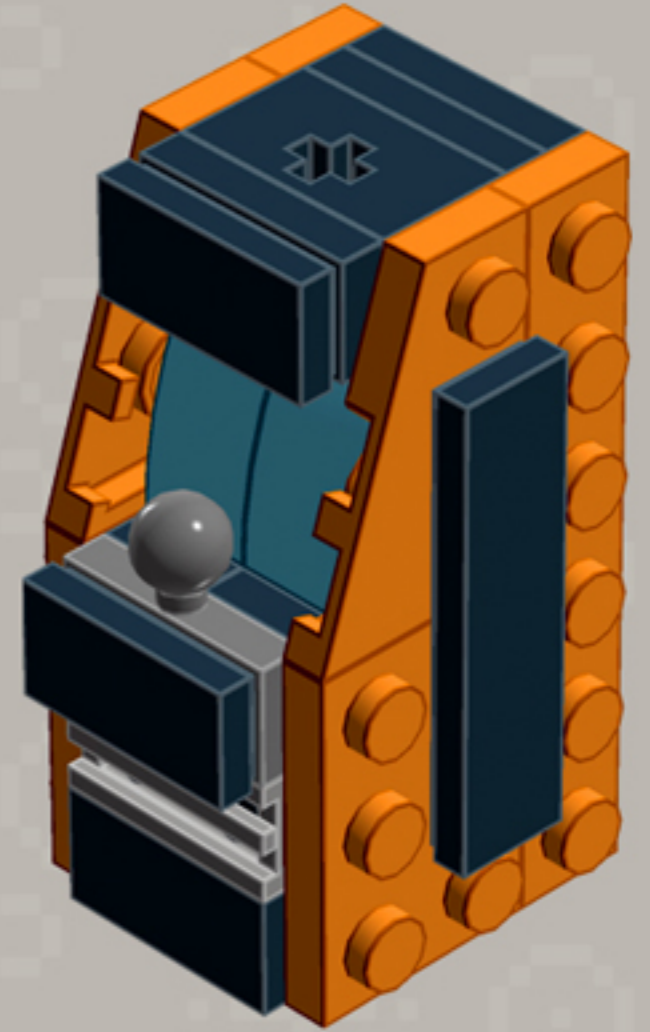

# Mini Arcade Machine **ORNAMENTS**

*A LEGO® project by Chris McVeigh*  
[chrismcveigh.com](http://chrismcveigh.com)

Element ID	Color	Description	Quantity
6071246	Medium Azur	Plate W. Bow 1X2X2/3	6
6039479	Dark Stone Grey	Plate 1X2 Ball Ø5.9 Middle	3
6066119	Dark Stone Grey	Brick 1X4X1 2/3 W. V. Knobs	6
4179094	Bright Yellow	Right Plate 2X3 W/Angle	1
302124	Bright Yellow	Plate 2X3	2
366624	Bright Yellow	Plate 1X6	2
614124	Bright Yellow	Plate 1X1 Round	12
4179095	Bright Yellow	Left Plate 2X3 W/Angle	1
4180504	Bright Red	Right Plate 2X3 W/Angle	1
302121	Bright Red	Plate 2X3	2
366621	Bright Red	Plate 1X6	2
4180533	Bright Red	Left Plate 2X3 W/Angle	1
4180512	Bright Orange	Right Plate 2X3 W/Angle	1
4125278	Bright Orange	Plate 2X3	2

Element ID	Color	Description	Quantity
4173332	Bright Orange	Plate 1X6	2
4180540	Bright Orange	Left Plate 2X3 W/Angle	1
4206482	Bright Blue	Conn.Bush W.Fric./Crossale	3
6030875	Black	Tool Set (Box Wrench)	3
281726	Black	Technic Doub. Bearing Pl. 2X2	3
241226	Black	Radiator Grille 1X2	3
6019217	Black	Plate 2X2 Angle	3
6061032	Black	Plate 2X2 + One Hule Ø4,8	3
362326	Black	Plate 1X3	6
302326	Black	Plate 1X2	15
243126	Black	Flat Tile 1X4	6
306926	Black	Flat Tile 1X2	9
4233487	Black	Brick 1X2 With Cross Hole	3
4140801	Black	2M Fric. Snap W/Cross Hole	3

3x

*For more fun builds,  
please pop by [chrismcveigh.com](http://chrismcveigh.com),  
visit me at [facebook.com/c.mcveigh.photos](https://www.facebook.com/c.mcveigh.photos),  
or follow me on twitter [@actionfigured](https://twitter.com/actionfigured)*