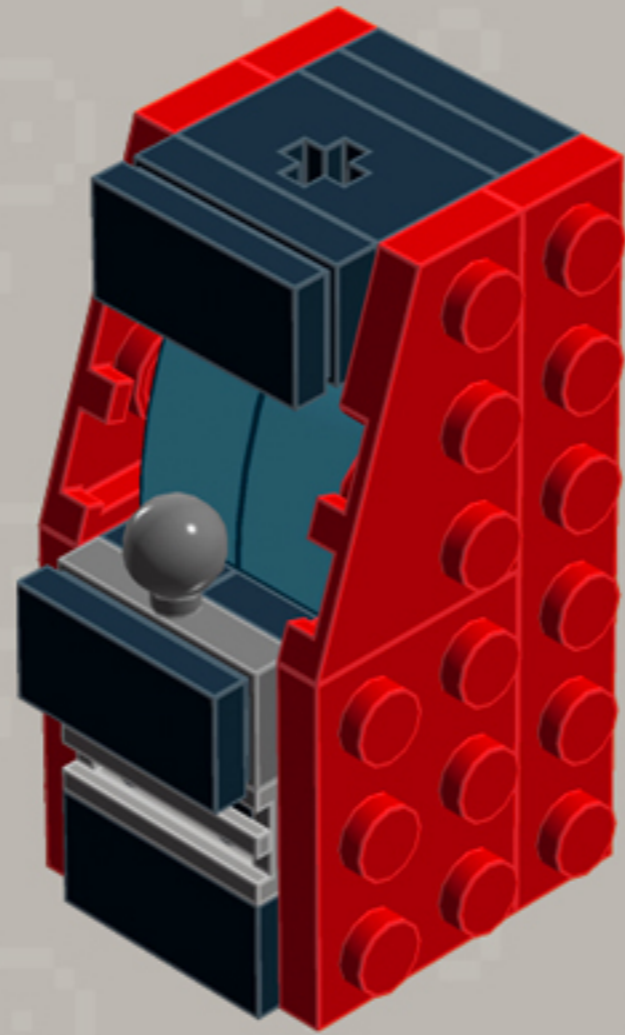

# Mini Arcade Machine **ORNAMENTS**

*A LEGO® project by Chris McVeigh*  
[chrismcveigh.com](http://chrismcveigh.com)

Element ID	Color	Description	Quantity
6071246	Medium Azur	Plate W. Bow 1X2X2/3	6
6039479	Dark Stone Grey	Plate 1X2 Ball Ø5.9 Middle	3
6066119	Dark Stone Grey	Brick 1X4X1 2/3 W. V. Knobs	6
4179094	Bright Yellow	Right Plate 2X3 W/Angle	1
302124	Bright Yellow	Plate 2X3	2
366624	Bright Yellow	Plate 1X6	2
614124	Bright Yellow	Plate 1X1 Round	12
4179095	Bright Yellow	Left Plate 2X3 W/Angle	1
4180504	Bright Red	Right Plate 2X3 W/Angle	1
302121	Bright Red	Plate 2X3	2
366621	Bright Red	Plate 1X6	2
4180533	Bright Red	Left Plate 2X3 W/Angle	1
4180512	Bright Orange	Right Plate 2X3 W/Angle	1
4125278	Bright Orange	Plate 2X3	2

Element ID	Color	Description	Quantity
4173332	Bright Orange	Plate 1X6	2
4180540	Bright Orange	Left Plate 2X3 W/Angle	1
4206482	Bright Blue	Conn.Bush W.Fric./Crossale	3
6030875	Black	Tool Set (Box Wrench)	3
281726	Black	Technic Doub. Bearing Pl. 2X2	3
241226	Black	Radiator Grille 1X2	3
6019217	Black	Plate 2X2 Angle	3
6061032	Black	Plate 2X2 + One Hule Ø4,8	3
362326	Black	Plate 1X3	6
302326	Black	Plate 1X2	15
243126	Black	Flat Tile 1X4	6
306926	Black	Flat Tile 1X2	9
4233487	Black	Brick 1X2 With Cross Hole	3
4140801	Black	2M Fric. Snap W/Cross Hole	3

3x

*For more fun builds,  
please pop by [chrismcveigh.com](http://chrismcveigh.com),  
visit me at [facebook.com/c.mcveigh.photos](https://www.facebook.com/c.mcveigh.photos),  
or follow me on twitter [@actionfigured](https://twitter.com/actionfigured)*