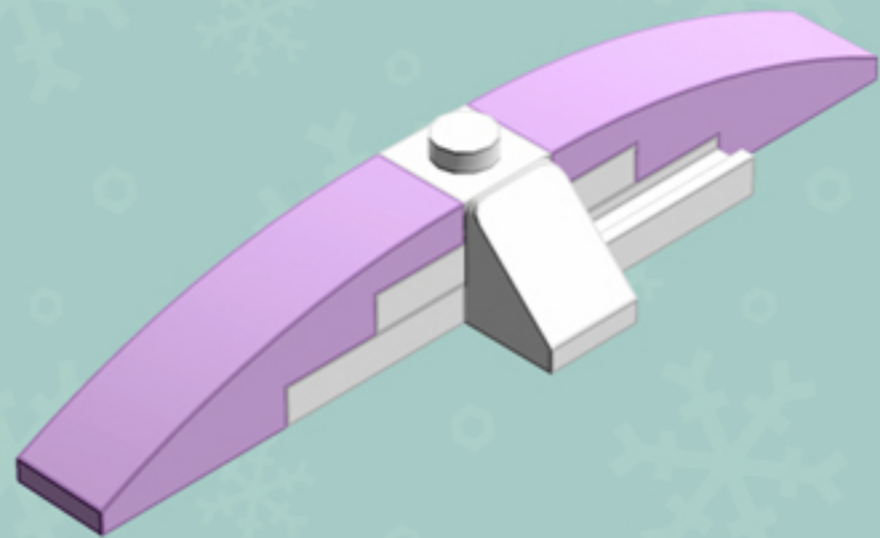

Lavender Mini Diamond **ORNAMENT**

A LEGO® project by Chris McVeigh
chrismcveigh.com

Element ID	Color	Description	Quantity
6030875	Black	Tool Set (Box Wrench)	1
6045945	Lavender	Brick With Bow 1X4	8
6065505	Tr. Blue-Violet	Flat Tile 1X1, Round	4
4111971	White	Brick 1X1 W. 4 Knobs	2
4646844	White	Flat Tile 1X1, Round	1
474001	White	Parabola Ø16	4
302401	White	Plate 1X1	4
4249563	White	Plate 1X2 With Slide	8
362301	White	Plate 1X3	4
6069002	White	Roof Tile 1X2 45° W 1/3 Plate	4