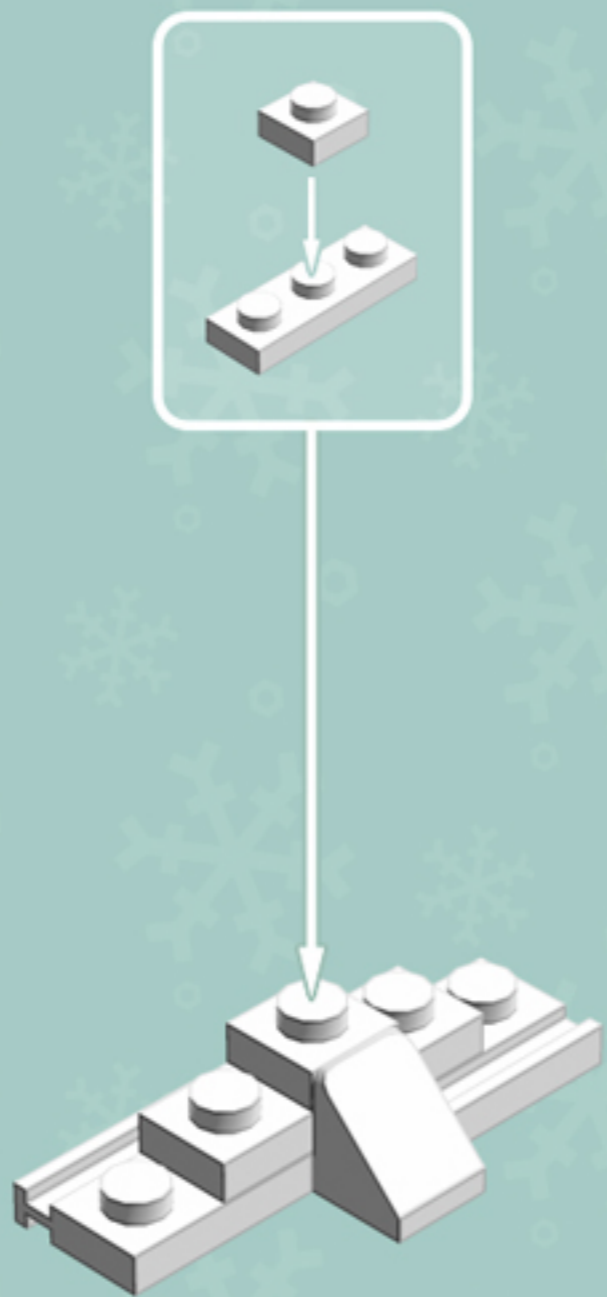

Lavender Mini Diamond **ORNAMENT**

A LEGO® project by Chris McVeigh
chrismcveigh.com

Element ID	Color	Description	Quantity
6030875	Black	Tool Set (Box Wrench)	1
6045945	Lavender	Brick With Bow 1X4	8
6065505	Tr. Blue-Violet	Flat Tile 1X1, Round	4
4111971	White	Brick 1X1 W. 4 Knobs	2
4646844	White	Flat Tile 1X1, Round	1
474001	White	Parabola Ø16	4
302401	White	Plate 1X1	4
4249563	White	Plate 1X2 With Slide	8
362301	White	Plate 1X3	4
6069002	White	Roof Tile 1X2 45° W 1/3 Plate	4