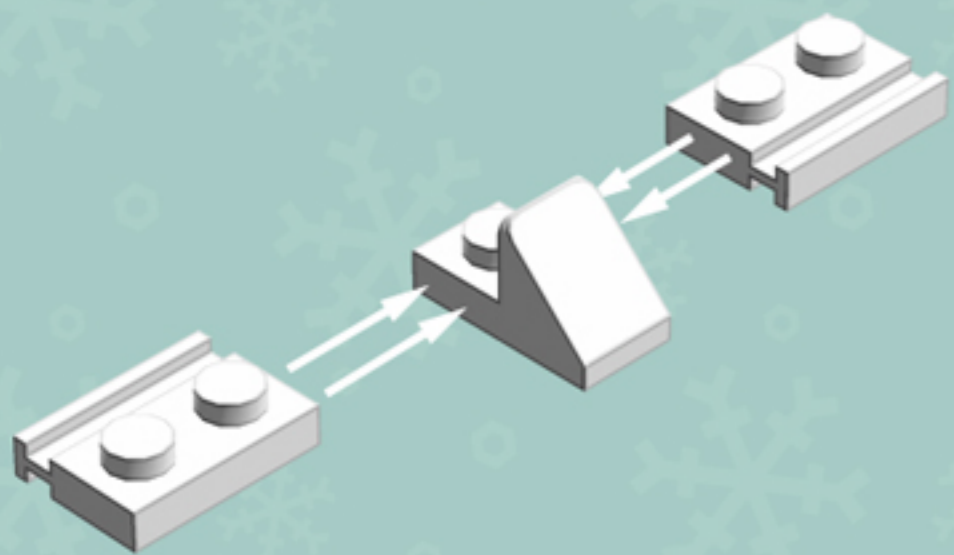

Lavender Mini Diamond **ORNAMENT**

A LEGO® project by Chris McVeigh
chrismcveigh.com

Element ID	Color	Description	Quantity
6030875	Black	Tool Set (Box Wrench)	1
6045945	Lavender	Brick With Bow 1X4	8
6065505	Tr. Blue-Violet	Flat Tile 1X1, Round	4
4111971	White	Brick 1X1 W. 4 Knobs	2
4646844	White	Flat Tile 1X1, Round	1
474001	White	Parabola Ø16	4
302401	White	Plate 1X1	4
4249563	White	Plate 1X2 With Slide	8
362301	White	Plate 1X3	4
6069002	White	Roof Tile 1X2 45° W 1/3 Plate	4