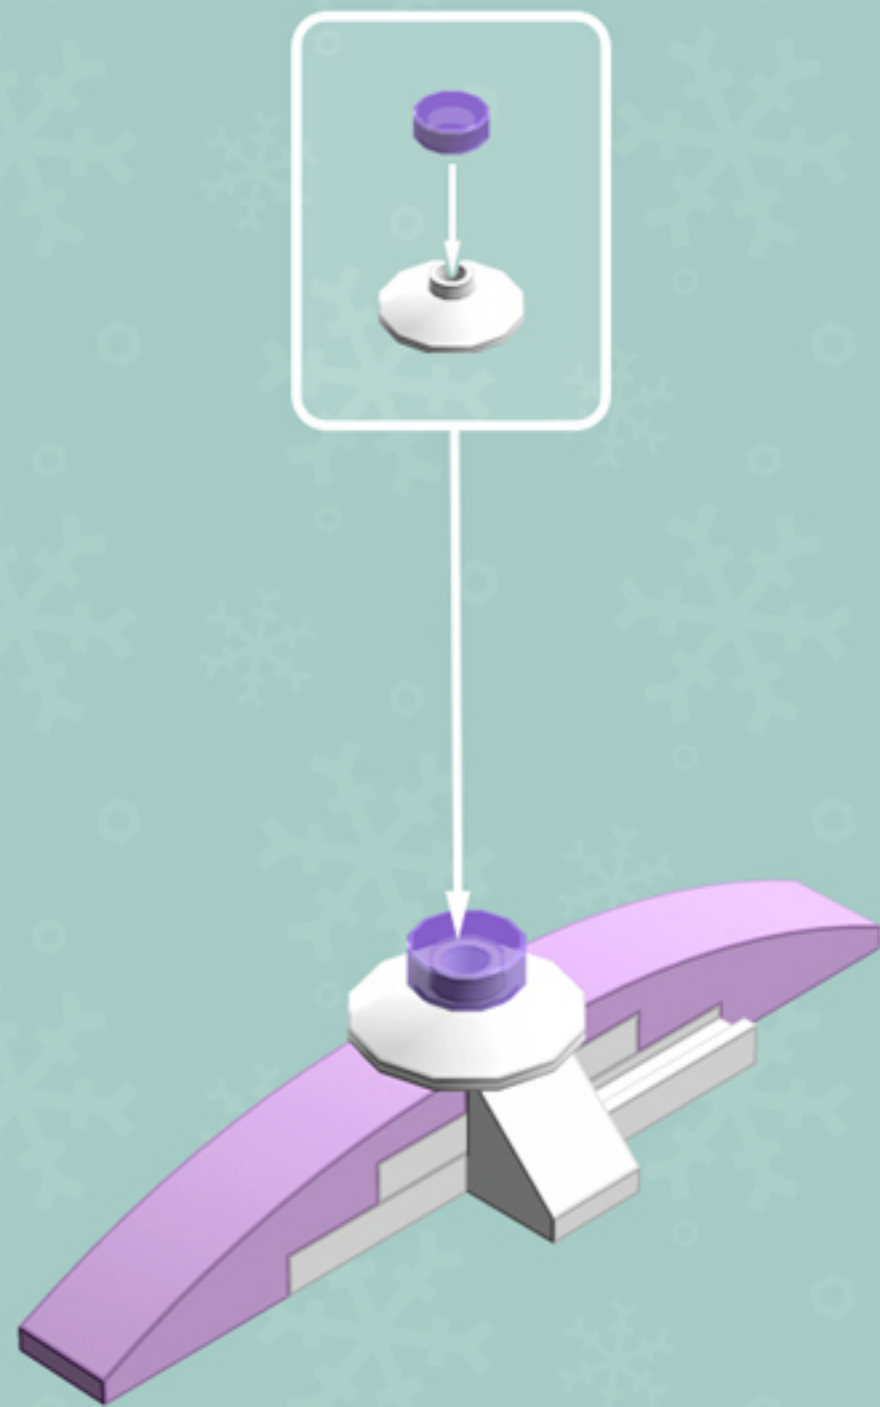

Lavender Mini Diamond **ORNAMENT**

A LEGO® project by Chris McVeigh
chrismcveigh.com

Element ID	Color	Description	Quantity
6030875	Black	Tool Set (Box Wrench)	1
6045945	Lavender	Brick With Bow 1X4	8
6065505	Tr. Blue-Violet	Flat Tile 1X1, Round	4
4111971	White	Brick 1X1 W. 4 Knobs	2
4646844	White	Flat Tile 1X1, Round	1
474001	White	Parabola Ø16	4
302401	White	Plate 1X1	4
4249563	White	Plate 1X2 With Slide	8
362301	White	Plate 1X3	4
6069002	White	Roof Tile 1X2 45° W 1/3 Plate	4