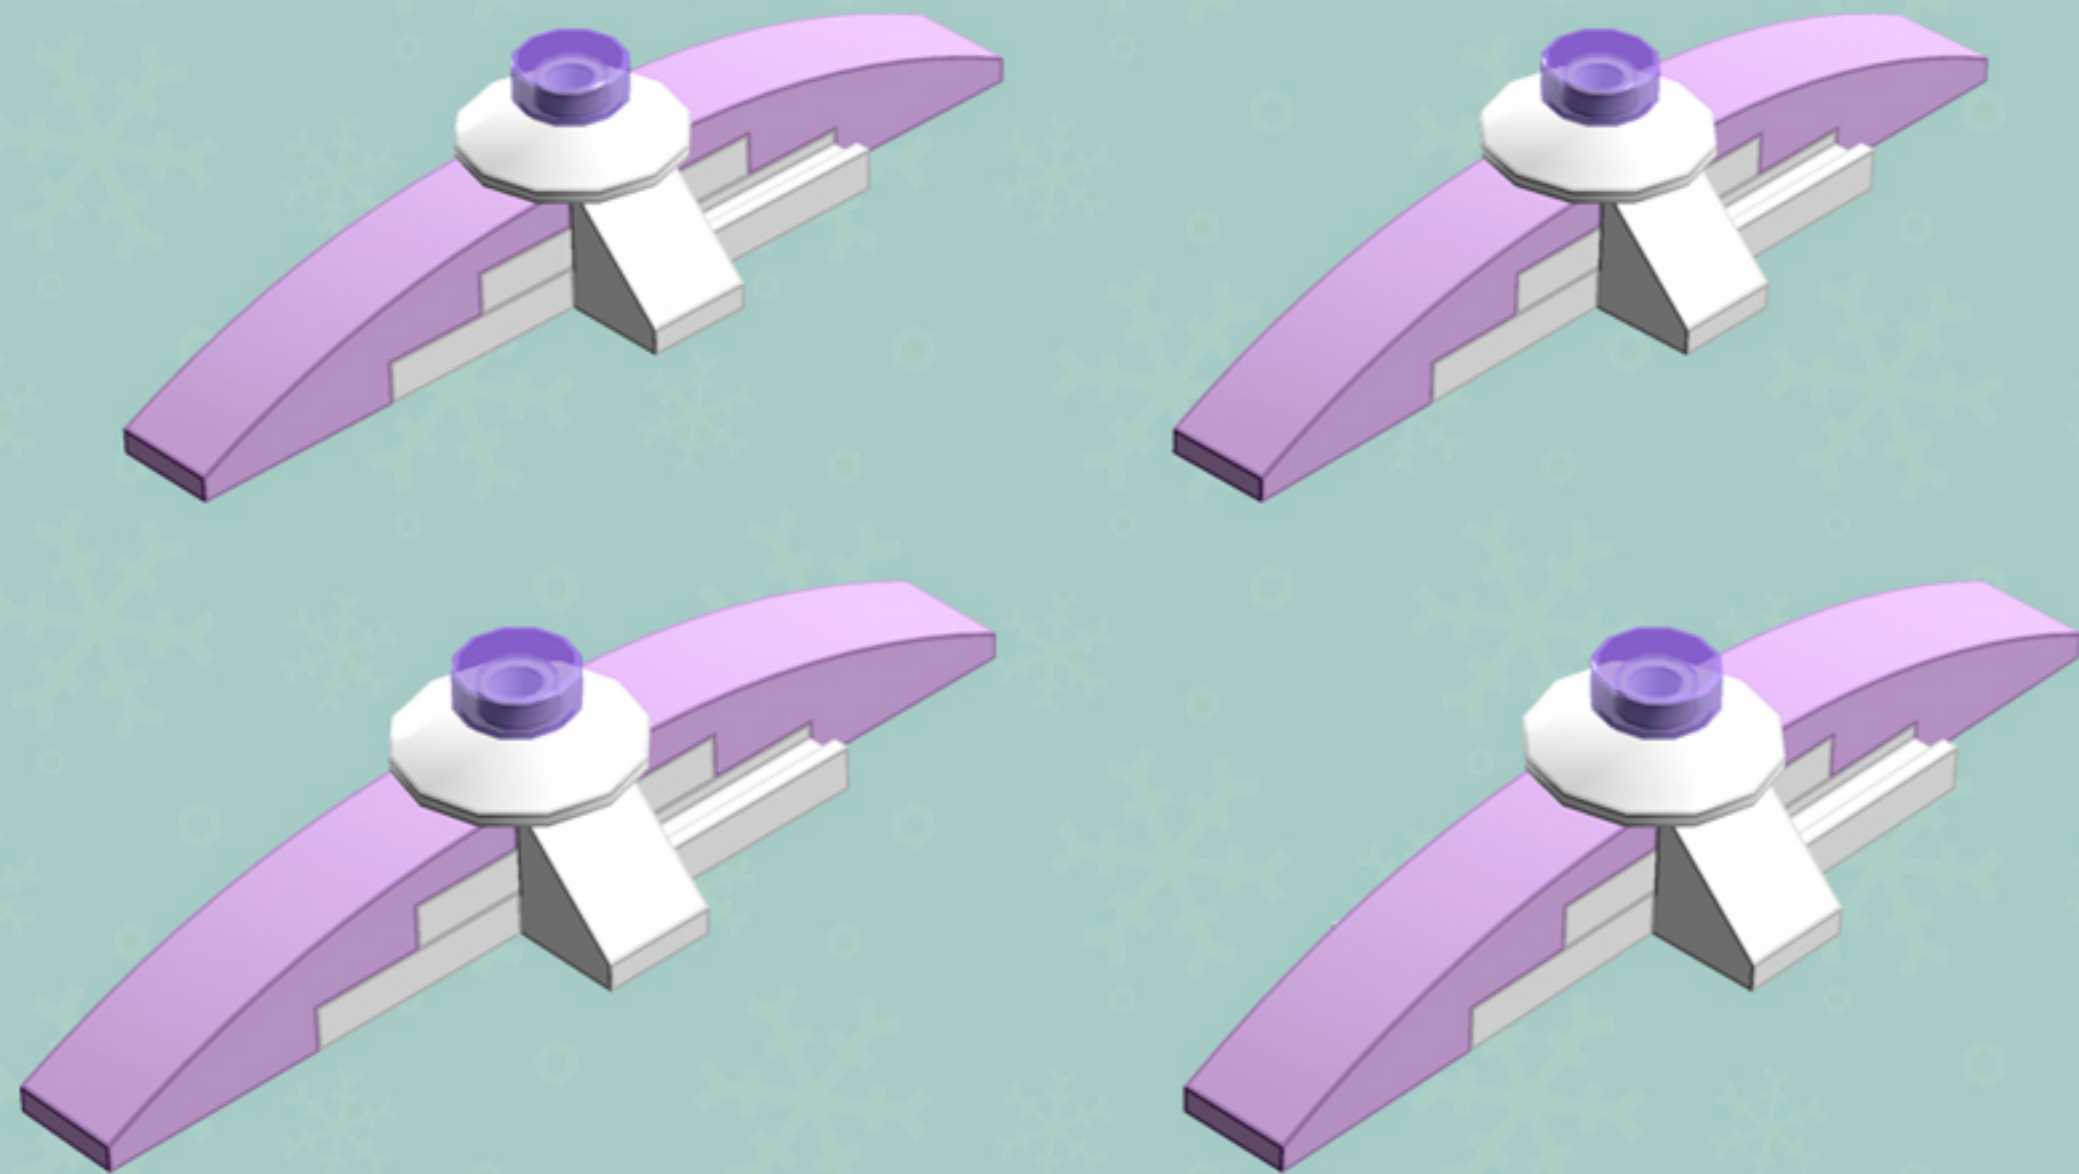

Lavender Mini Diamond **ORNAMENT**

A LEGO® project by Chris McVeigh
chrismcveigh.com

Element ID	Color	Description	Quantity
6030875	Black	Tool Set (Box Wrench)	1
6045945	Lavender	Brick With Bow 1X4	8
6065505	Tr. Blue-Violet	Flat Tile 1X1, Round	4
4111971	White	Brick 1X1 W. 4 Knobs	2
4646844	White	Flat Tile 1X1, Round	1
474001	White	Parabola Ø16	4
302401	White	Plate 1X1	4
4249563	White	Plate 1X2 With Slide	8
362301	White	Plate 1X3	4
6069002	White	Roof Tile 1X2 45° W 1/3 Plate	4