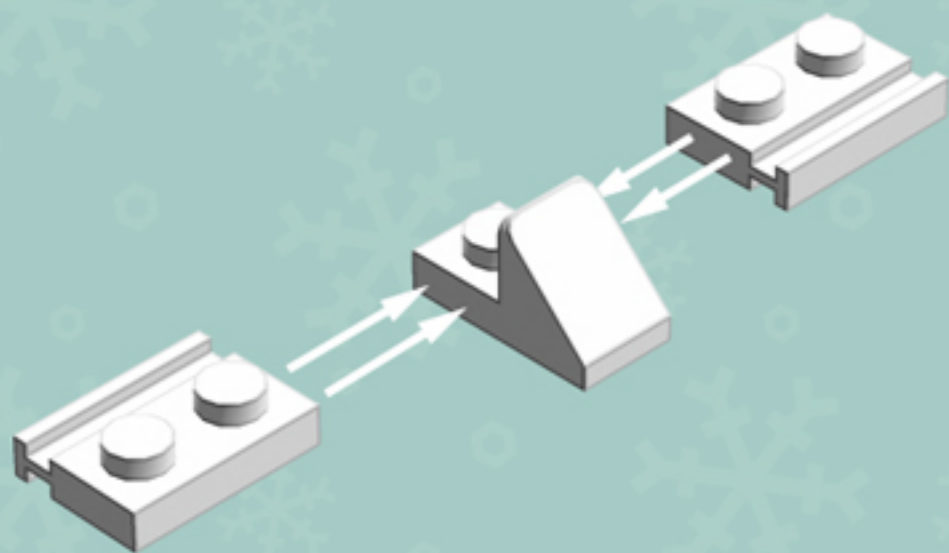

Red Mini Diamond **ORNAMENT**

A LEGO® project by Chris McVeigh
chrismcveigh.com

Element ID	Color	Description	Quantity
6030875	Black	Tool Set (Box Wrench)	1
4520782	Bright Red	Brick With Bow 1X4	8
4646864	Tr. Red	Flat Tile 1X1, Round	4
4111971	White	Brick 1X1 W. 4 Knobs	2
4646844	White	Flat Tile 1X1, Round	1
474001	White	Parabola Ø16	4
302401	White	Plate 1X1	4
4249563	White	Plate 1X2 With Slide	8
362301	White	Plate 1X3	4
6069002	White	Roof Tile 1X2 45° W 1/3 Plate	4