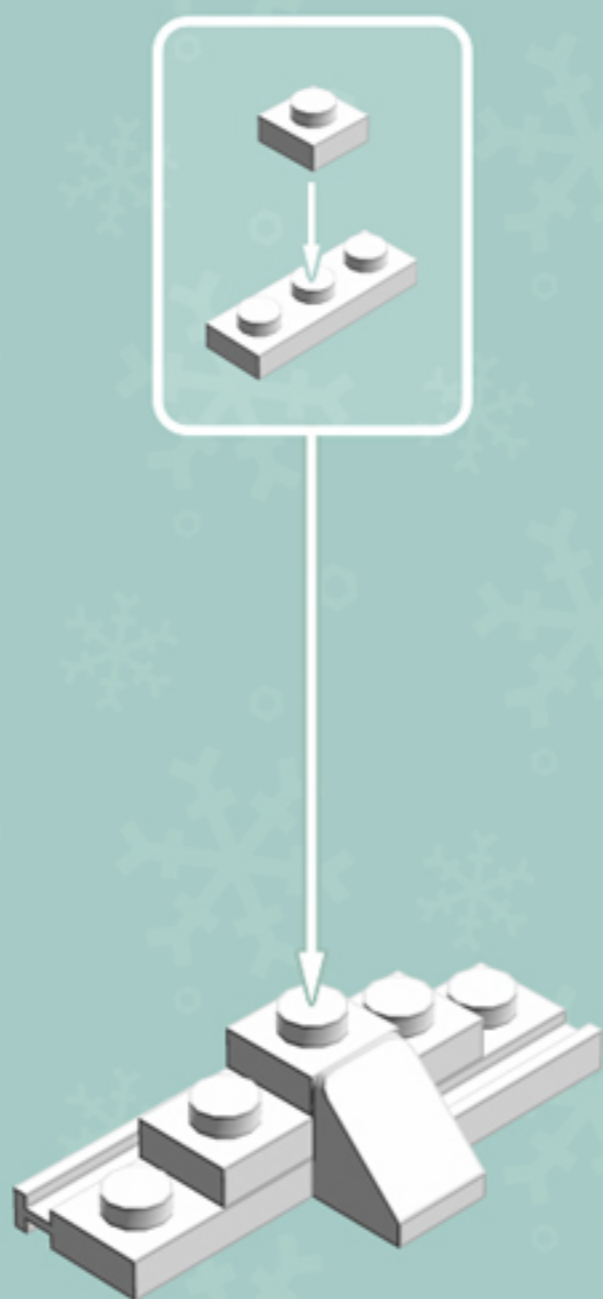

Red Mini Diamond **ORNAMENT**

A LEGO® project by Chris McVeigh
chrismcveigh.com

Element ID	Color	Description	Quantity
6030875	Black	Tool Set (Box Wrench)	1
4520782	Bright Red	Brick With Bow 1X4	8
4646864	Tr. Red	Flat Tile 1X1, Round	4
4111971	White	Brick 1X1 W. 4 Knobs	2
4646844	White	Flat Tile 1X1, Round	1
474001	White	Parabola Ø16	4
302401	White	Plate 1X1	4
4249563	White	Plate 1X2 With Slide	8
362301	White	Plate 1X3	4
6069002	White	Roof Tile 1X2 45° W 1/3 Plate	4