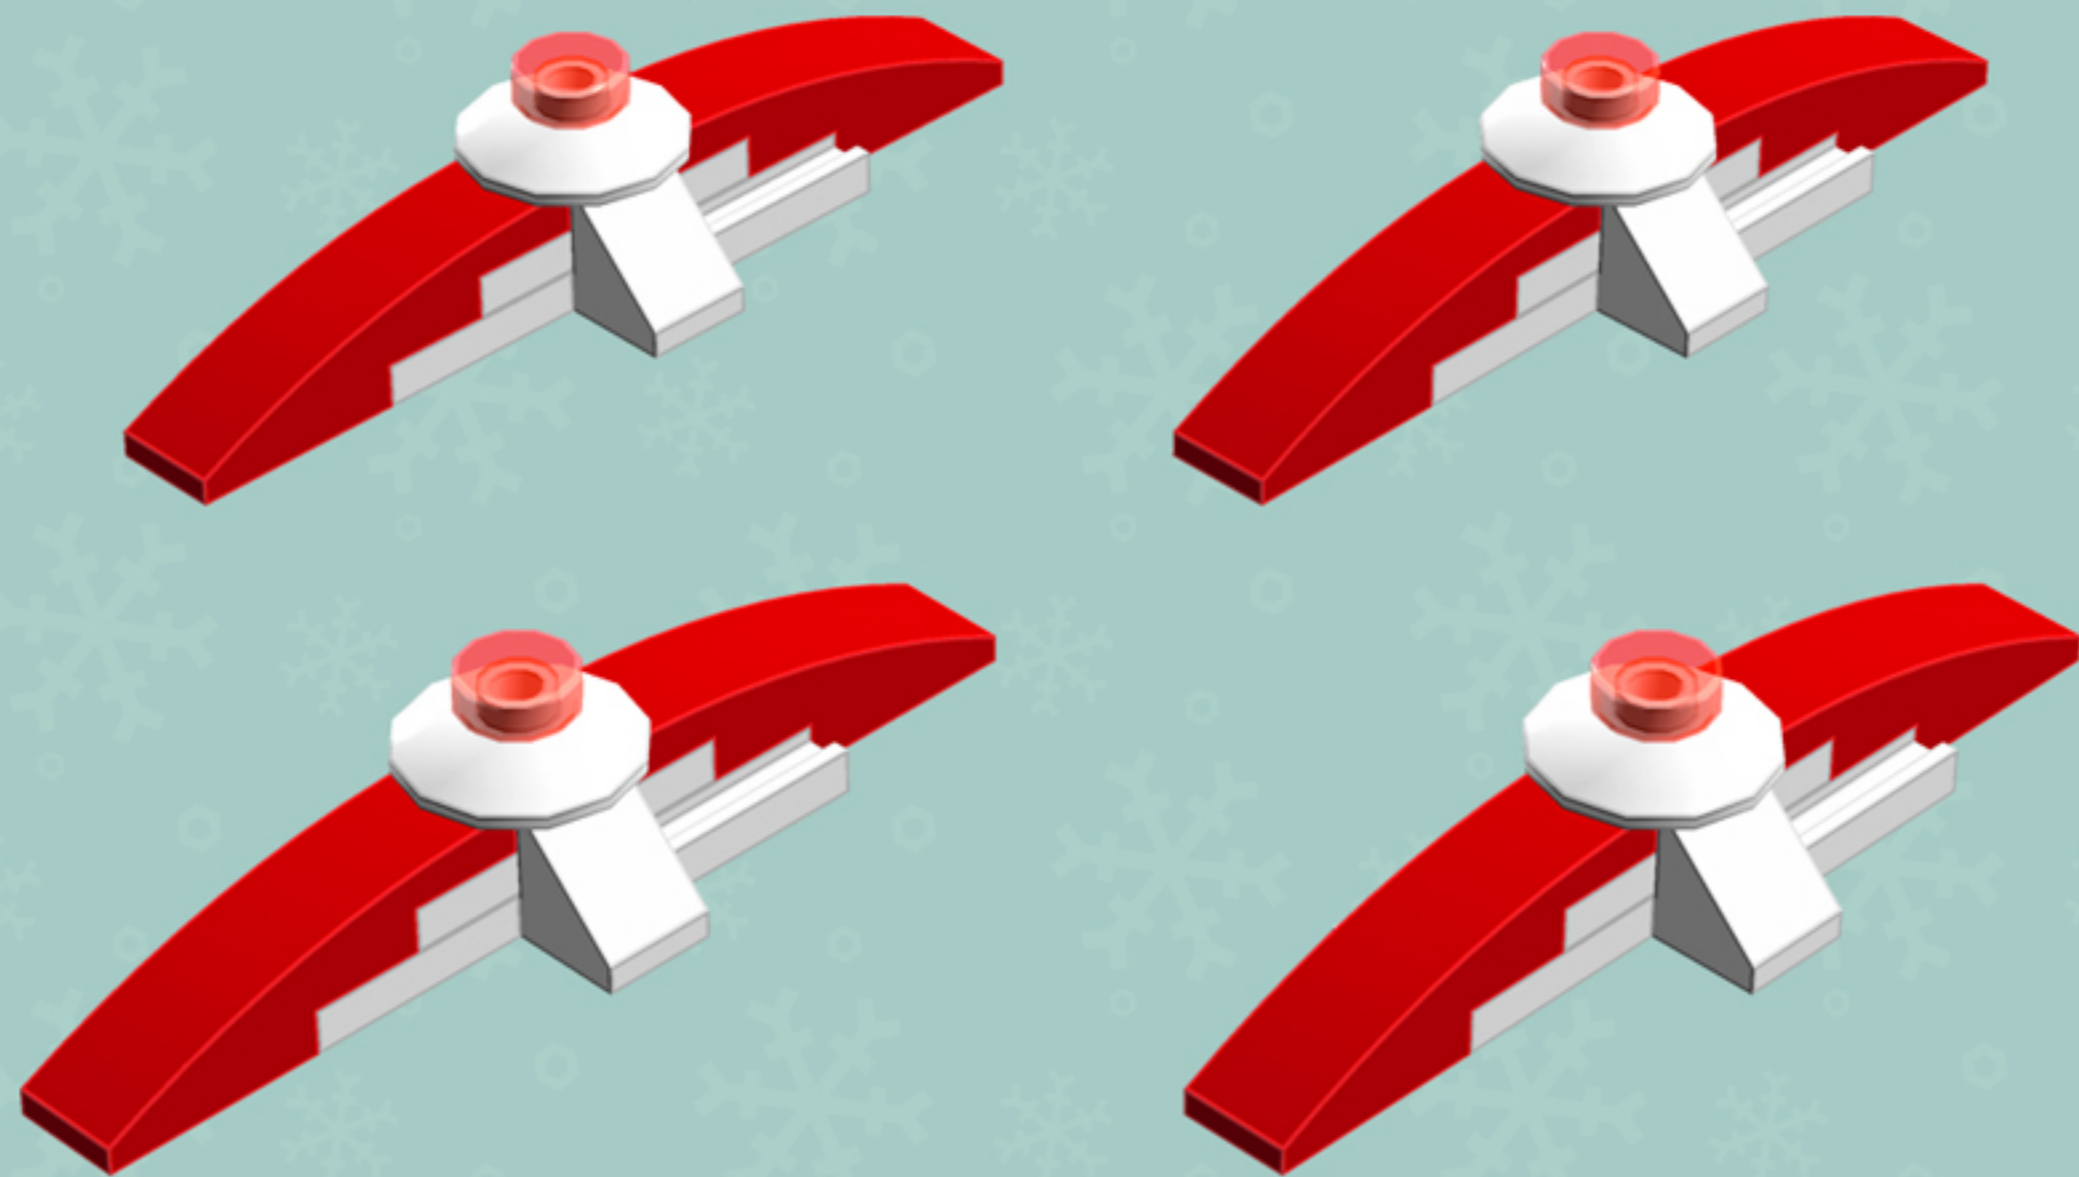

Red Mini Diamond **ORNAMENT**

A LEGO® project by Chris McVeigh
chrismcveigh.com

Element ID	Color	Description	Quantity
6030875	Black	Tool Set (Box Wrench)	1
4520782	Bright Red	Brick With Bow 1X4	8
4646864	Tr. Red	Flat Tile 1X1, Round	4
4111971	White	Brick 1X1 W. 4 Knobs	2
4646844	White	Flat Tile 1X1, Round	1
474001	White	Parabola Ø16	4
302401	White	Plate 1X1	4
4249563	White	Plate 1X2 With Slide	8
362301	White	Plate 1X3	4
6069002	White	Roof Tile 1X2 45° W 1/3 Plate	4