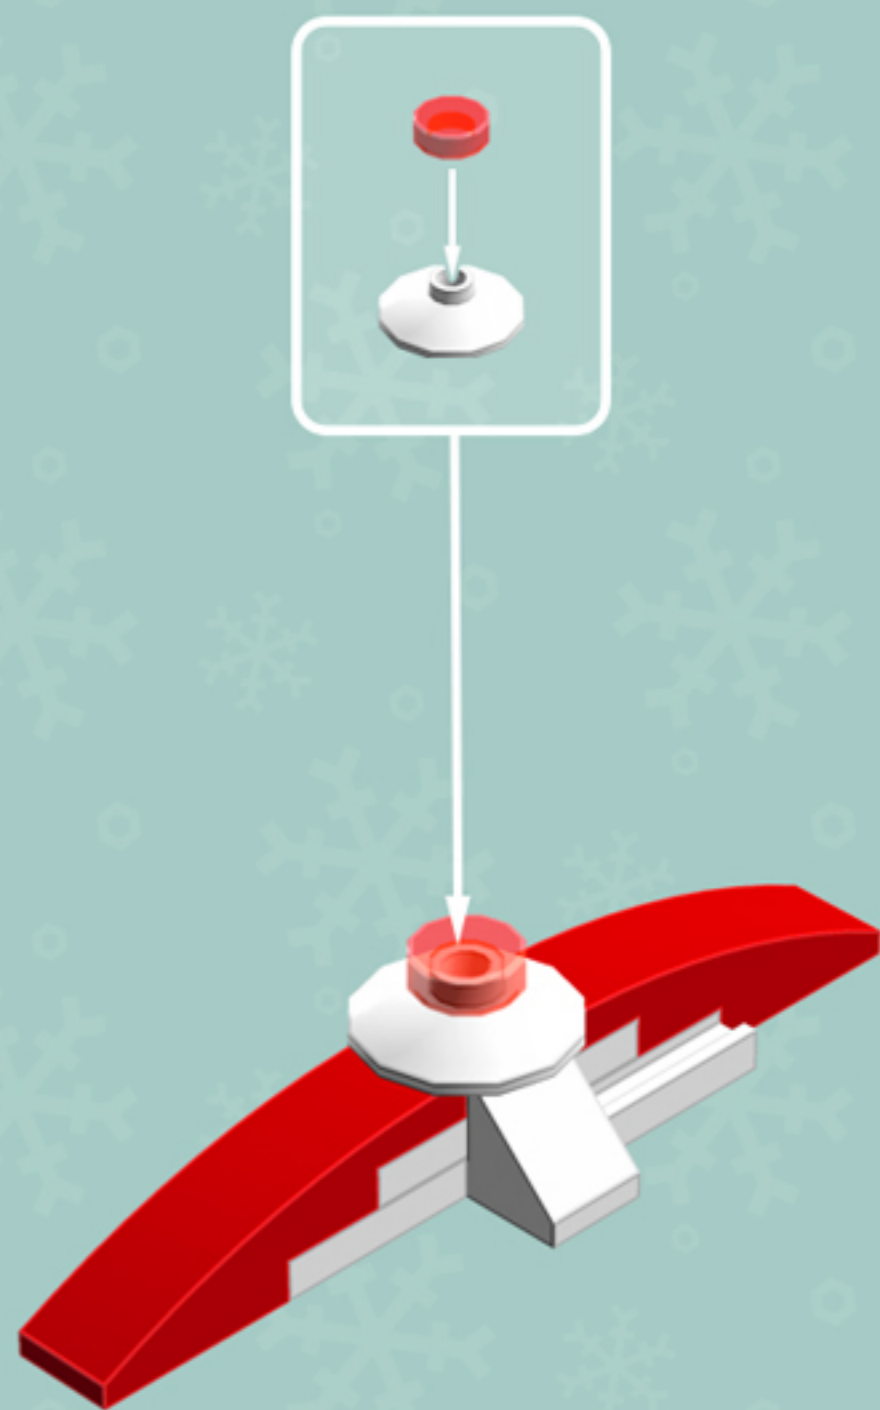

Red Mini Diamond **ORNAMENT**

A LEGO® project by Chris McVeigh
chrismcveigh.com

Element ID	Color	Description	Quantity
6030875	Black	Tool Set (Box Wrench)	1
4520782	Bright Red	Brick With Bow 1X4	8
4646864	Tr. Red	Flat Tile 1X1, Round	4
4111971	White	Brick 1X1 W. 4 Knobs	2
4646844	White	Flat Tile 1X1, Round	1
474001	White	Parabola Ø16	4
302401	White	Plate 1X1	4
4249563	White	Plate 1X2 With Slide	8
362301	White	Plate 1X3	4
6069002	White	Roof Tile 1X2 45° W 1/3 Plate	4