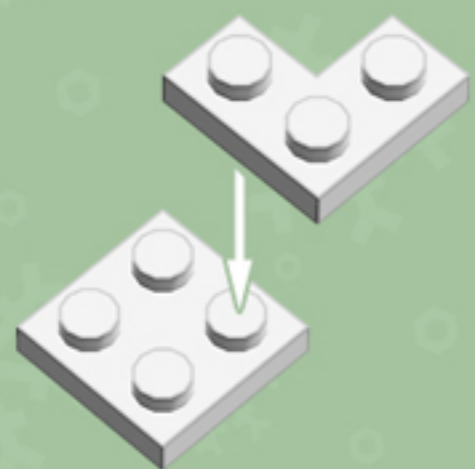

Small Flake Platecraft **ORNAMENT**

A LEGO® project by Chris McVeigh
chrismcveigh.com

Element ID	Color	Description	Quantity
403201	White	Plate 2X2 Round	18
302201	White	Plate 2X2	18
306801	White	Flat Tile 2X2	18
242001	White	Corner Plate 1X2X2	18
6037558	Black	String 11M W. 2 Knobs	3