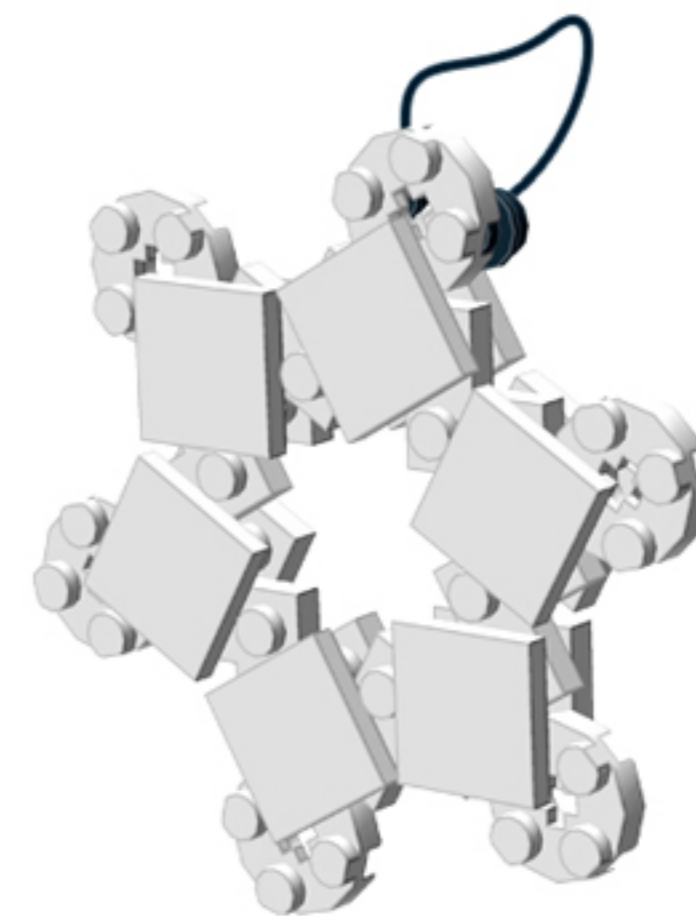

Small Flake Platecraft **ORNAMENT**

A LEGO® project by Chris McVeigh
chrismcveigh.com

Element ID	Color	Description	Quantity
403201	White	Plate 2X2 Round	18
302201	White	Plate 2X2	18
306801	White	Flat Tile 2X2	18
242001	White	Corner Plate 1X2X2	18
6037558	Black	String 11M W. 2 Knobs	3