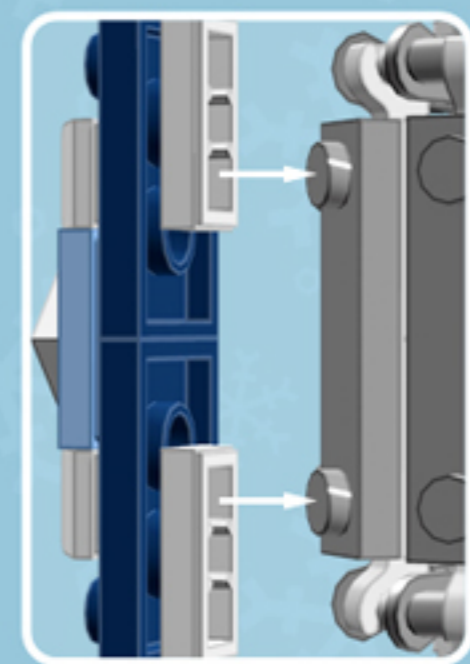

Dark Blue
Roler
ORNAMENT

A LEGO® project by Chris McVeigh
chrismcveigh.com

Element ID	Color	Description	Quantity
6010831	Black	Round Plate 2X2 W/Eye	1
6013635	Bright Orange	Plate 2X2 W 1 Knob	8*
4142865	Bright Red	2M Cross Axle W. Groove	2
4530028	Earth Blue	Plate 2X3	16
4565385	Light Royal Blue	Plate 2X2 W 1 Knob	8
4211445	Medium Stone Grey	Plate 1X4	4
4599498	Medium Stone Grey	Plate 1X4 W. 2 Knobs	8
6020990	Silver Metallic	Parabolic Ring	2
307001	White	Flat Tile 1X1	8
6051511	White	Plate 1X2 W. 1 Knob	16
4535737	White	Plate 2X1 W/Holder,Vertical	16
403201	White	Plate 2X2 Round	2
4504369	White	Roof Tile 1X1X2/3, Abs	34
396001	White	Round Plate Ø32X6.4	2

* Optional parts for alternate deco modes.

8x

8x

Alternate Deco

***For more fun builds,
please pop by chrismcveigh.com,
visit me at facebook.com/c.mcveigh.photos,
or follow me on twitter [@actionfigured](https://twitter.com/actionfigured)***