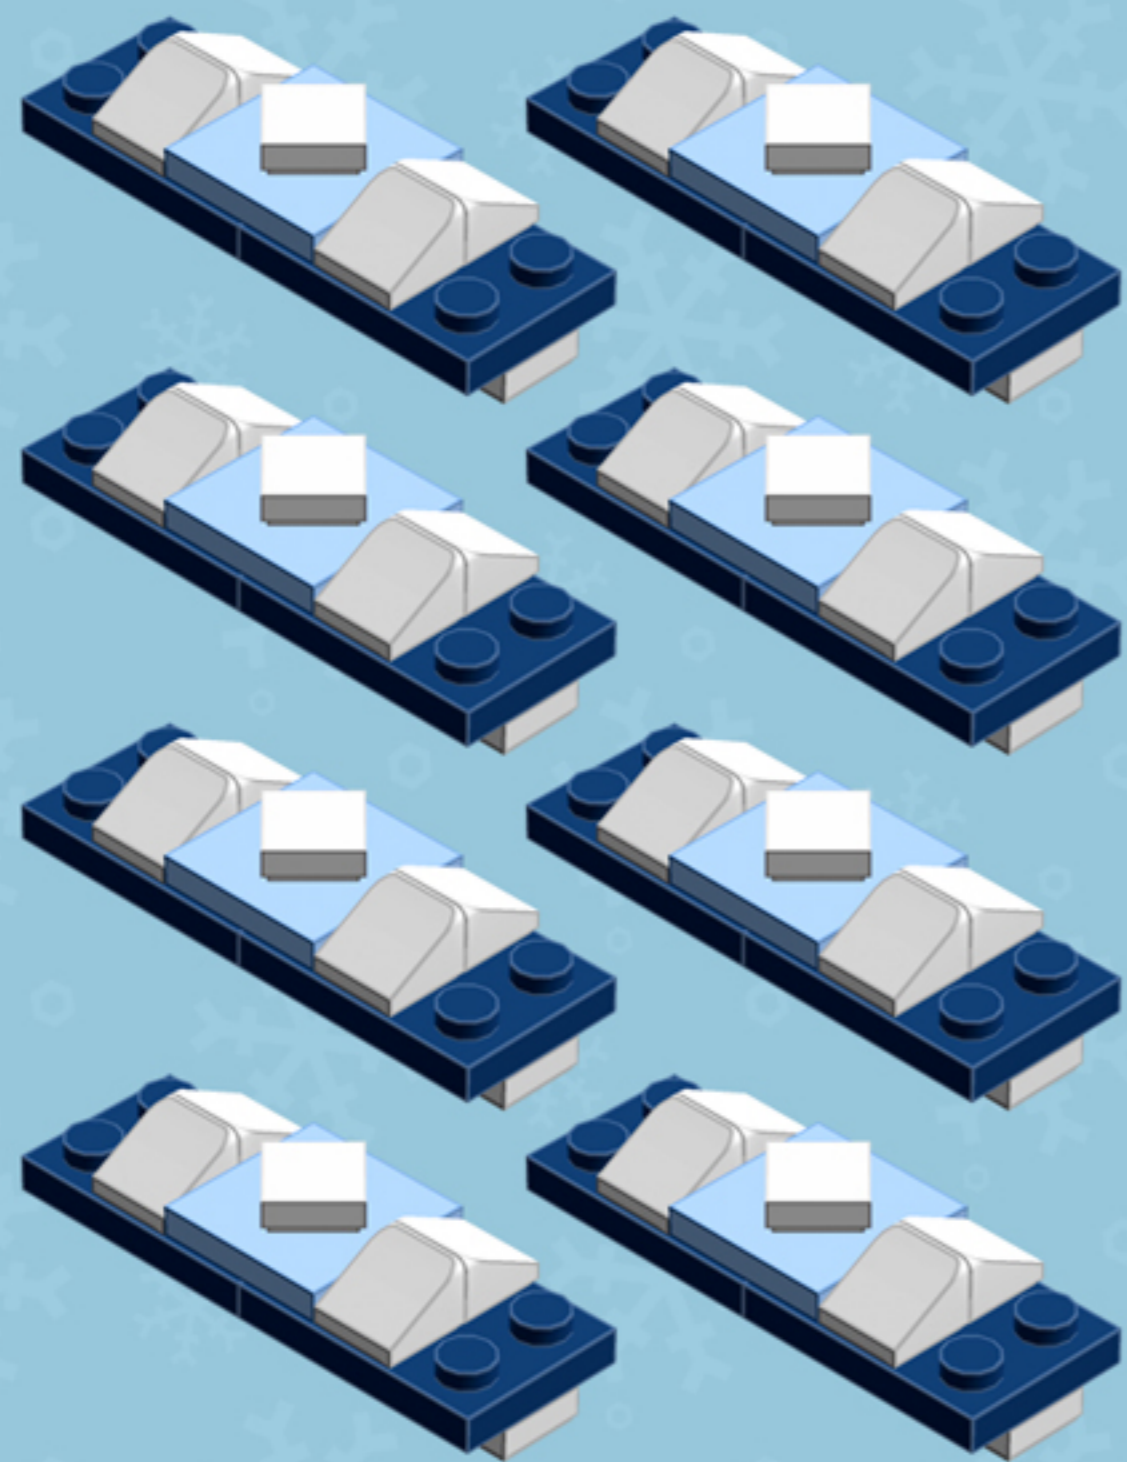

Dark Blue
Roler
ORNAMENT

A LEGO® project by Chris McVeigh
chrismcveigh.com

Element ID	Color	Description	Quantity
6010831	Black	Round Plate 2X2 W/Eye	1
6013635	Bright Orange	Plate 2X2 W 1 Knob	8*
4142865	Bright Red	2M Cross Axle W. Groove	2
4530028	Earth Blue	Plate 2X3	16
4565385	Light Royal Blue	Plate 2X2 W 1 Knob	8
4211445	Medium Stone Grey	Plate 1X4	4
4599498	Medium Stone Grey	Plate 1X4 W. 2 Knobs	8
6020990	Silver Metallic	Parabolic Ring	2
307001	White	Flat Tile 1X1	8
6051511	White	Plate 1X2 W. 1 Knob	16
4535737	White	Plate 2X1 W/Holder,Vertical	16
403201	White	Plate 2X2 Round	2
4504369	White	Roof Tile 1X1X2/3, Abs	34
396001	White	Round Plate Ø32X6.4	2

* Optional parts for alternate deco modes.

8x

8x

Alternate Deco

***For more fun builds,
please pop by chrismcveigh.com,
visit me at facebook.com/c.mcveigh.photos,
or follow me on twitter [@actionfigured](https://twitter.com/actionfigured)***