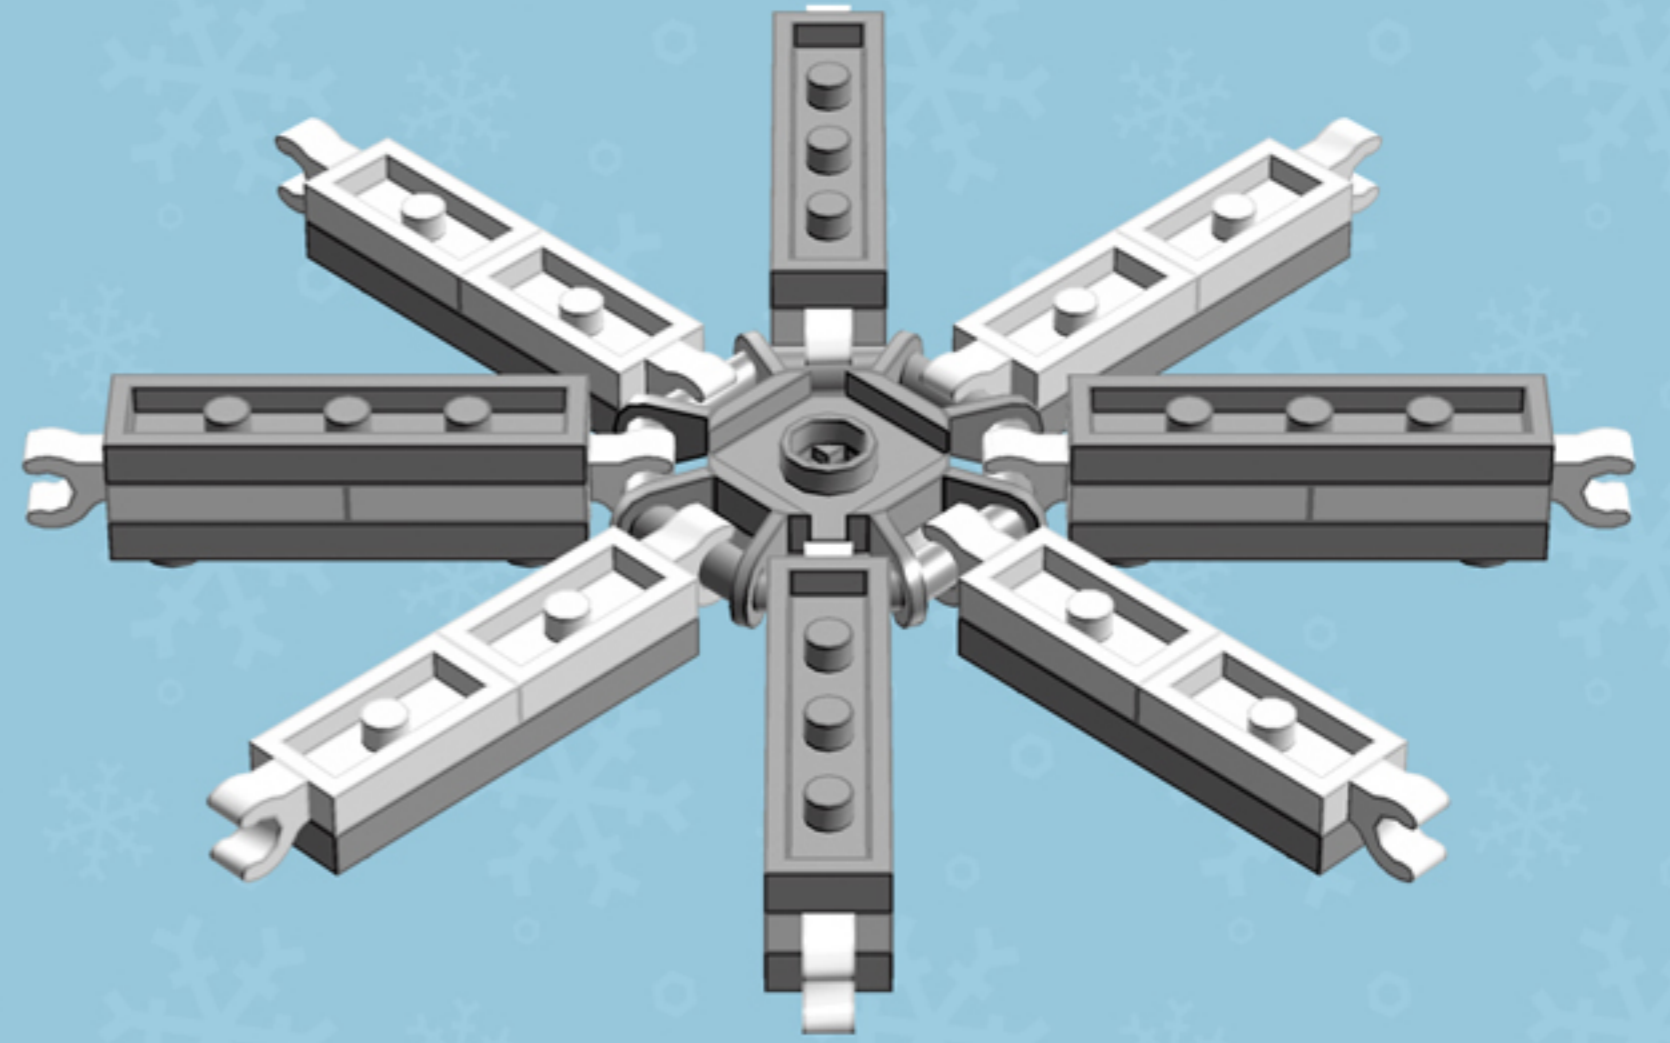

Dark Blue
Roler
ORNAMENT

A LEGO® project by Chris McVeigh
chrismcveigh.com

Element ID	Color	Description	Quantity
6010831	Black	Round Plate 2X2 W/Eye	1
6013635	Bright Orange	Plate 2X2 W 1 Knob	8*
4142865	Bright Red	2M Cross Axle W. Groove	2
4530028	Earth Blue	Plate 2X3	16
4565385	Light Royal Blue	Plate 2X2 W 1 Knob	8
4211445	Medium Stone Grey	Plate 1X4	4
4599498	Medium Stone Grey	Plate 1X4 W. 2 Knobs	8
6020990	Silver Metallic	Parabolic Ring	2
307001	White	Flat Tile 1X1	8
6051511	White	Plate 1X2 W. 1 Knob	16
4535737	White	Plate 2X1 W/Holder,Vertical	16
403201	White	Plate 2X2 Round	2
4504369	White	Roof Tile 1X1X2/3, Abs	34
396001	White	Round Plate Ø32X6.4	2

* Optional parts for alternate deco modes.

8x

8x

Alternate Deco

***For more fun builds,
please pop by chrismcveigh.com,
visit me at facebook.com/c.mcveigh.photos,
or follow me on twitter [@actionfigured](https://twitter.com/actionfigured)***