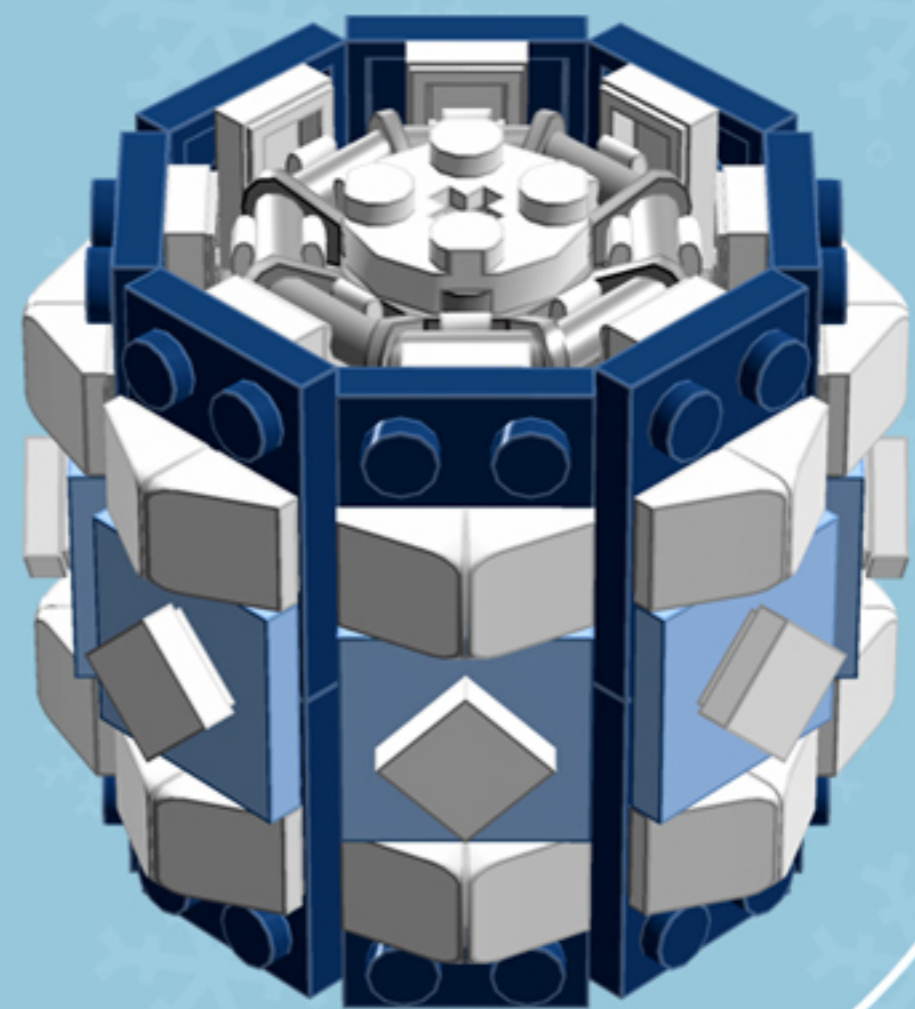

Dark Blue
Roler
ORNAMENT

A LEGO® project by Chris McVeigh
chrismcveigh.com

Element ID	Color	Description	Quantity
6010831	Black	Round Plate 2X2 W/Eye	1
6013635	Bright Orange	Plate 2X2 W 1 Knob	8*
4142865	Bright Red	2M Cross Axle W. Groove	2
4530028	Earth Blue	Plate 2X3	16
4565385	Light Royal Blue	Plate 2X2 W 1 Knob	8
4211445	Medium Stone Grey	Plate 1X4	4
4599498	Medium Stone Grey	Plate 1X4 W. 2 Knobs	8
6020990	Silver Metallic	Parabolic Ring	2
307001	White	Flat Tile 1X1	8
6051511	White	Plate 1X2 W. 1 Knob	16
4535737	White	Plate 2X1 W/Holder,Vertical	16
403201	White	Plate 2X2 Round	2
4504369	White	Roof Tile 1X1X2/3, Abs	34
396001	White	Round Plate Ø32X6.4	2

* Optional parts for alternate deco modes.

8x

8x

Alternate Deco

***For more fun builds,
please pop by chrismcveigh.com,
visit me at facebook.com/c.mcveigh.photos,
or follow me on twitter [@actionfigured](https://twitter.com/actionfigured)***