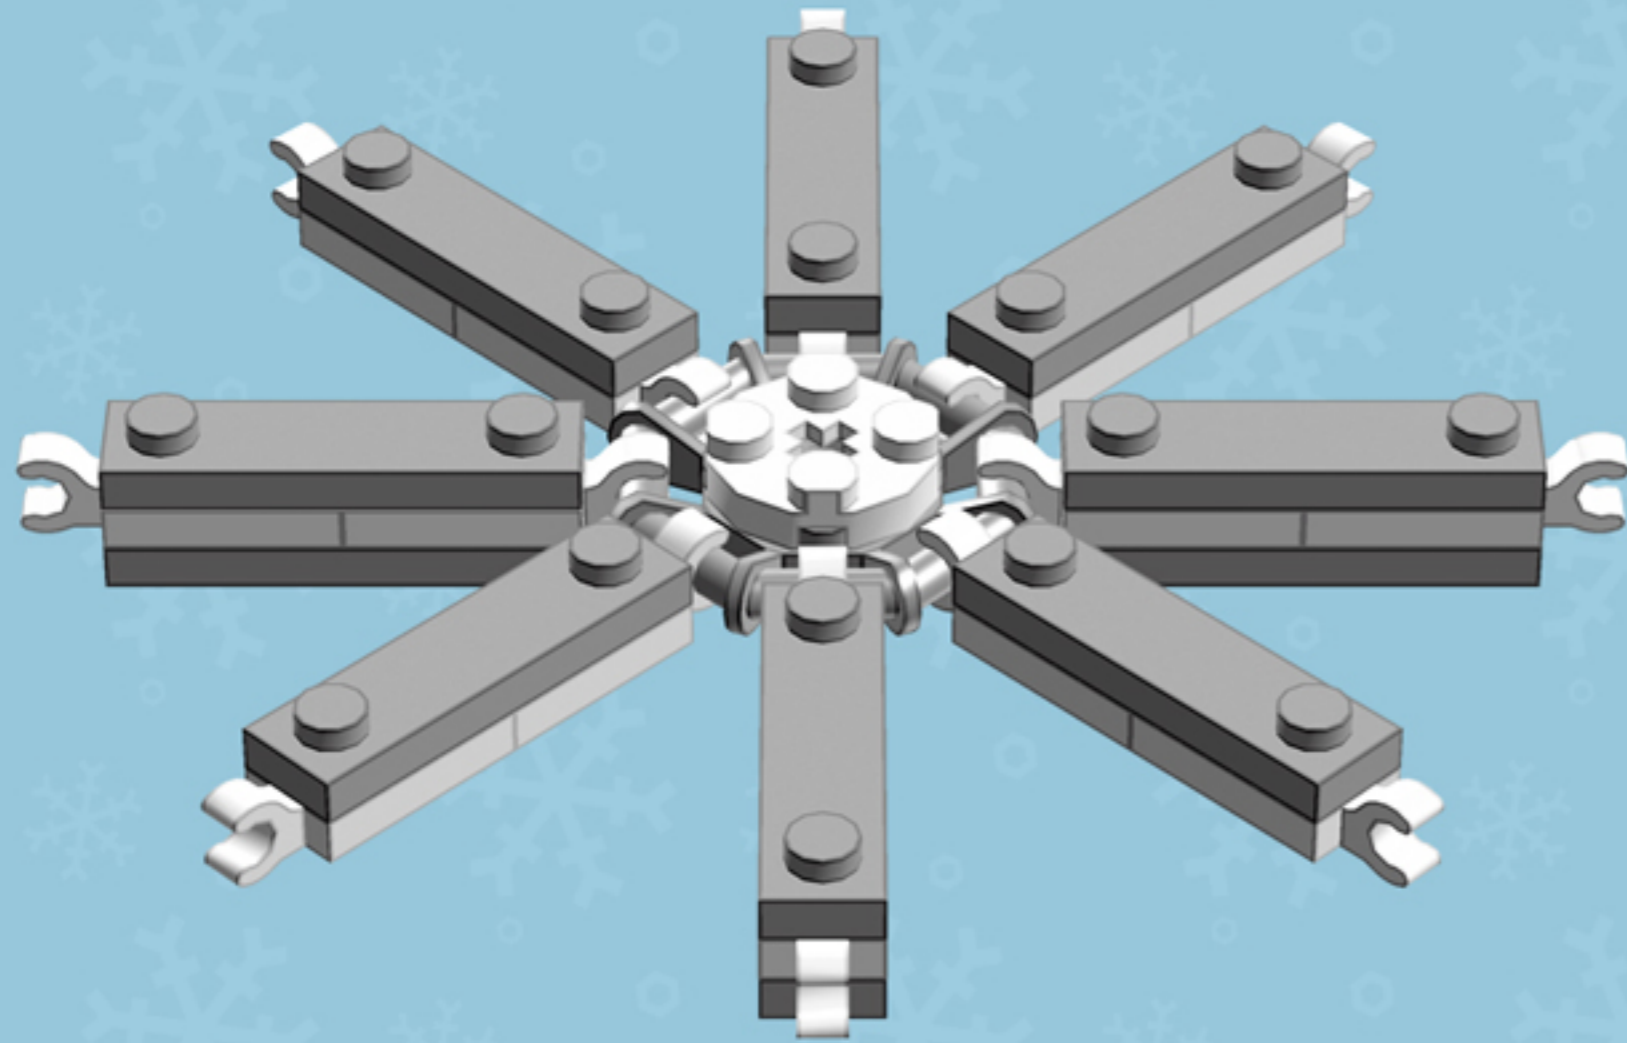

Dark Blue
Roler
ORNAMENT

A LEGO® project by Chris McVeigh
chrismcveigh.com

Element ID	Color	Description	Quantity
6010831	Black	Round Plate 2X2 W/Eye	1
6013635	Bright Orange	Plate 2X2 W 1 Knob	8*
4142865	Bright Red	2M Cross Axle W. Groove	2
4530028	Earth Blue	Plate 2X3	16
4565385	Light Royal Blue	Plate 2X2 W 1 Knob	8
4211445	Medium Stone Grey	Plate 1X4	4
4599498	Medium Stone Grey	Plate 1X4 W. 2 Knobs	8
6020990	Silver Metallic	Parabolic Ring	2
307001	White	Flat Tile 1X1	8
6051511	White	Plate 1X2 W. 1 Knob	16
4535737	White	Plate 2X1 W/Holder,Vertical	16
403201	White	Plate 2X2 Round	2
4504369	White	Roof Tile 1X1X2/3, Abs	34
396001	White	Round Plate Ø32X6.4	2

* Optional parts for alternate deco modes.

8x

8x

Alternate Deco

***For more fun builds,
please pop by chrismcveigh.com,
visit me at facebook.com/c.mcveigh.photos,
or follow me on twitter [@actionfigured](https://twitter.com/actionfigured)***