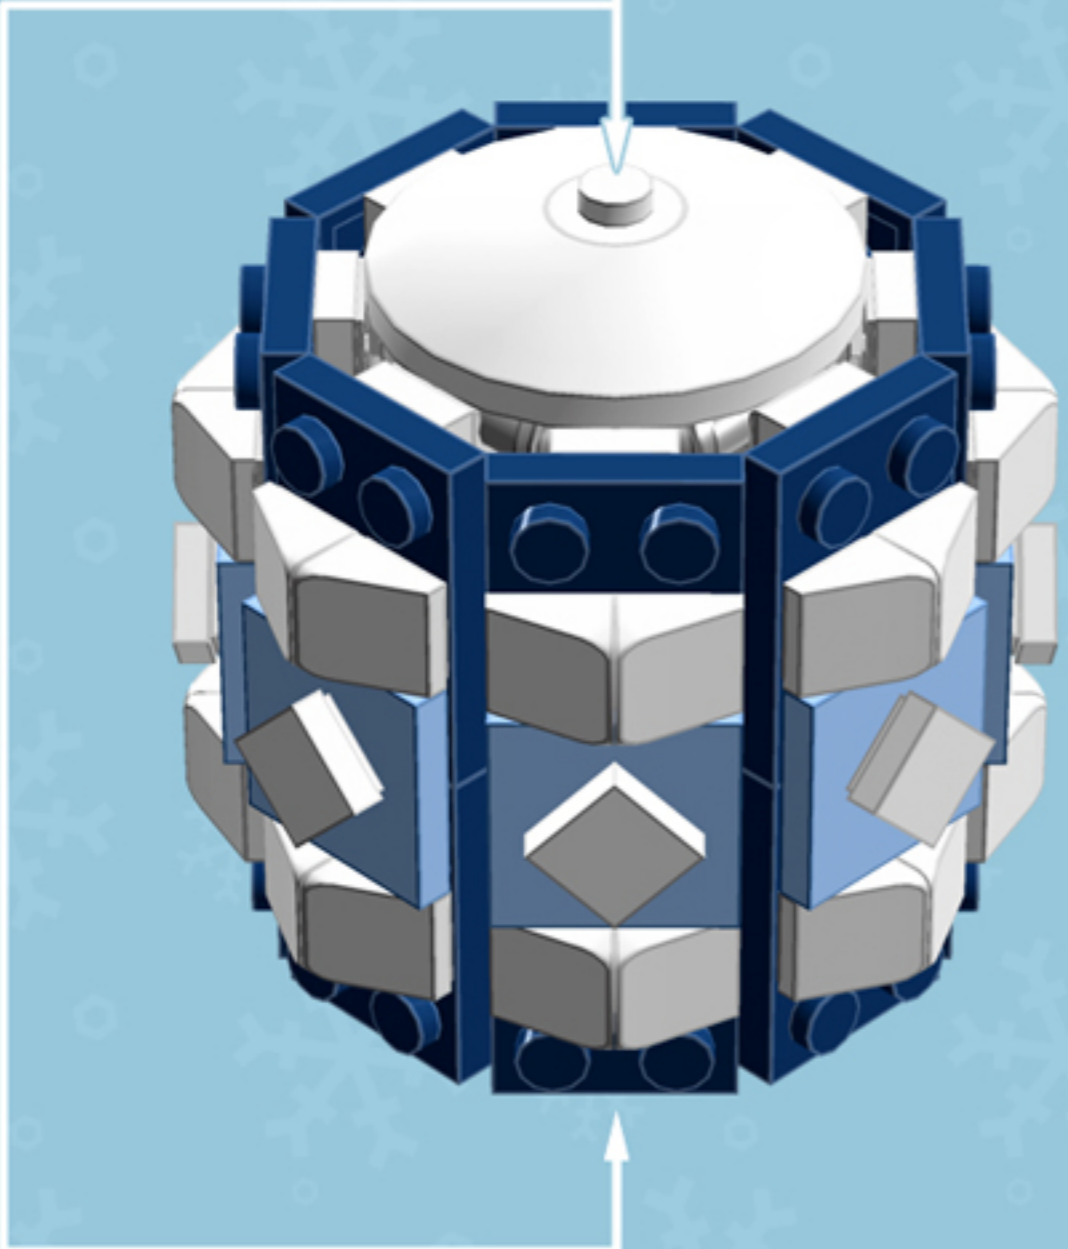

Dark Blue
Roler
ORNAMENT

A LEGO® project by Chris McVeigh
chrismcveigh.com

Element ID	Color	Description	Quantity
6010831	Black	Round Plate 2X2 W/Eye	1
6013635	Bright Orange	Plate 2X2 W 1 Knob	8*
4142865	Bright Red	2M Cross Axle W. Groove	2
4530028	Earth Blue	Plate 2X3	16
4565385	Light Royal Blue	Plate 2X2 W 1 Knob	8
4211445	Medium Stone Grey	Plate 1X4	4
4599498	Medium Stone Grey	Plate 1X4 W. 2 Knobs	8
6020990	Silver Metallic	Parabolic Ring	2
307001	White	Flat Tile 1X1	8
6051511	White	Plate 1X2 W. 1 Knob	16
4535737	White	Plate 2X1 W/Holder,Vertical	16
403201	White	Plate 2X2 Round	2
4504369	White	Roof Tile 1X1X2/3, Abs	34
396001	White	Round Plate Ø32X6.4	2

* Optional parts for alternate deco modes.

8x

8x

Alternate Deco

***For more fun builds,
please pop by chrismcveigh.com,
visit me at facebook.com/c.mcveigh.photos,
or follow me on twitter [@actionfigured](https://twitter.com/actionfigured)***