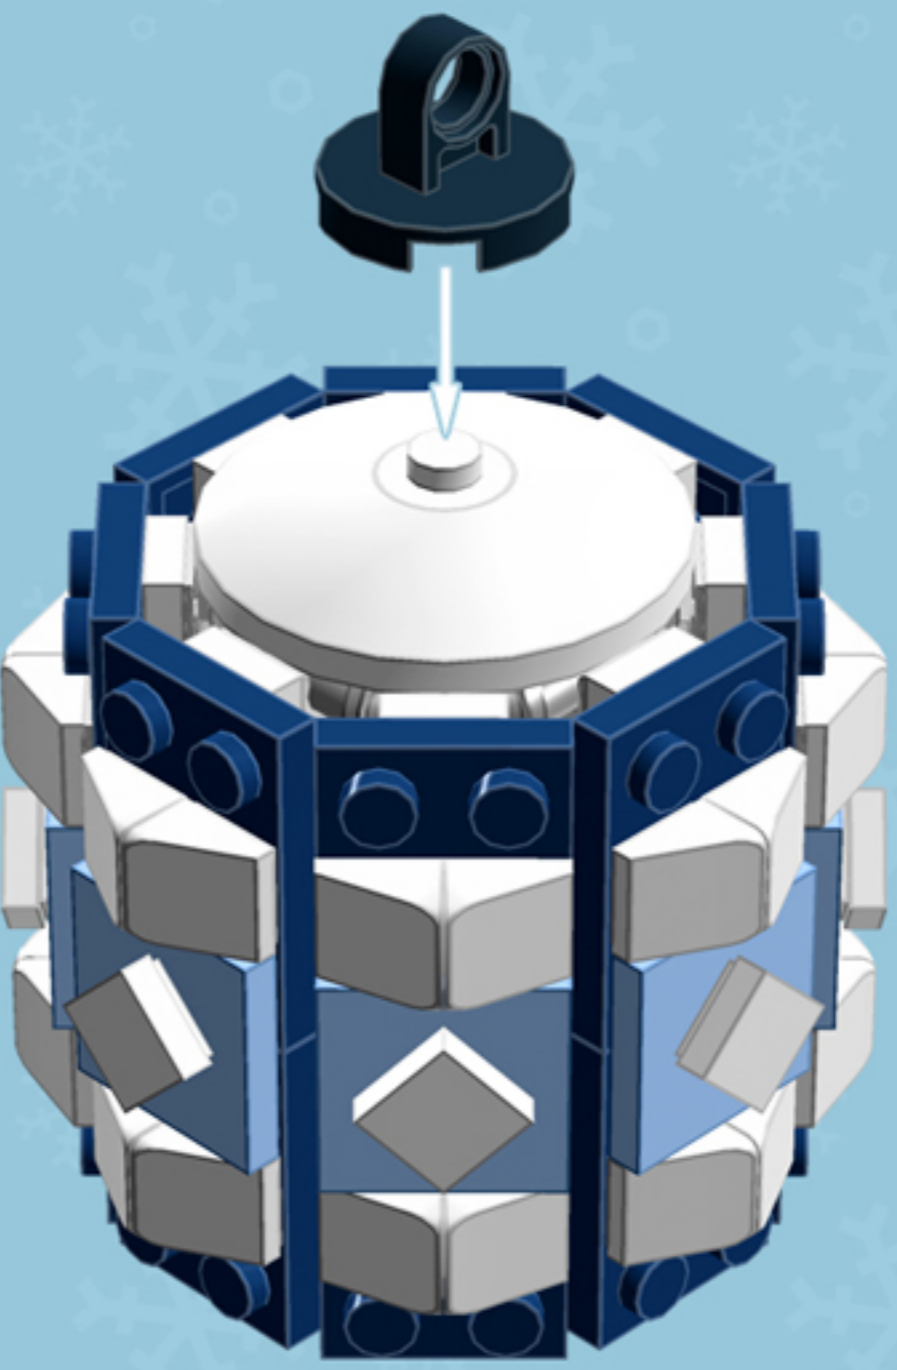

Dark Blue
Roler
ORNAMENT

A LEGO® project by Chris McVeigh
chrismcveigh.com

Element ID	Color	Description	Quantity
6010831	Black	Round Plate 2X2 W/Eye	1
6013635	Bright Orange	Plate 2X2 W 1 Knob	8*
4142865	Bright Red	2M Cross Axle W. Groove	2
4530028	Earth Blue	Plate 2X3	16
4565385	Light Royal Blue	Plate 2X2 W 1 Knob	8
4211445	Medium Stone Grey	Plate 1X4	4
4599498	Medium Stone Grey	Plate 1X4 W. 2 Knobs	8
6020990	Silver Metallic	Parabolic Ring	2
307001	White	Flat Tile 1X1	8
6051511	White	Plate 1X2 W. 1 Knob	16
4535737	White	Plate 2X1 W/Holder,Vertical	16
403201	White	Plate 2X2 Round	2
4504369	White	Roof Tile 1X1X2/3, Abs	34
396001	White	Round Plate Ø32X6.4	2

* Optional parts for alternate deco modes.

8x

8x

Alternate Deco

***For more fun builds,
please pop by chrismcveigh.com,
visit me at facebook.com/c.mcveigh.photos,
or follow me on twitter [@actionfigured](https://twitter.com/actionfigured)***