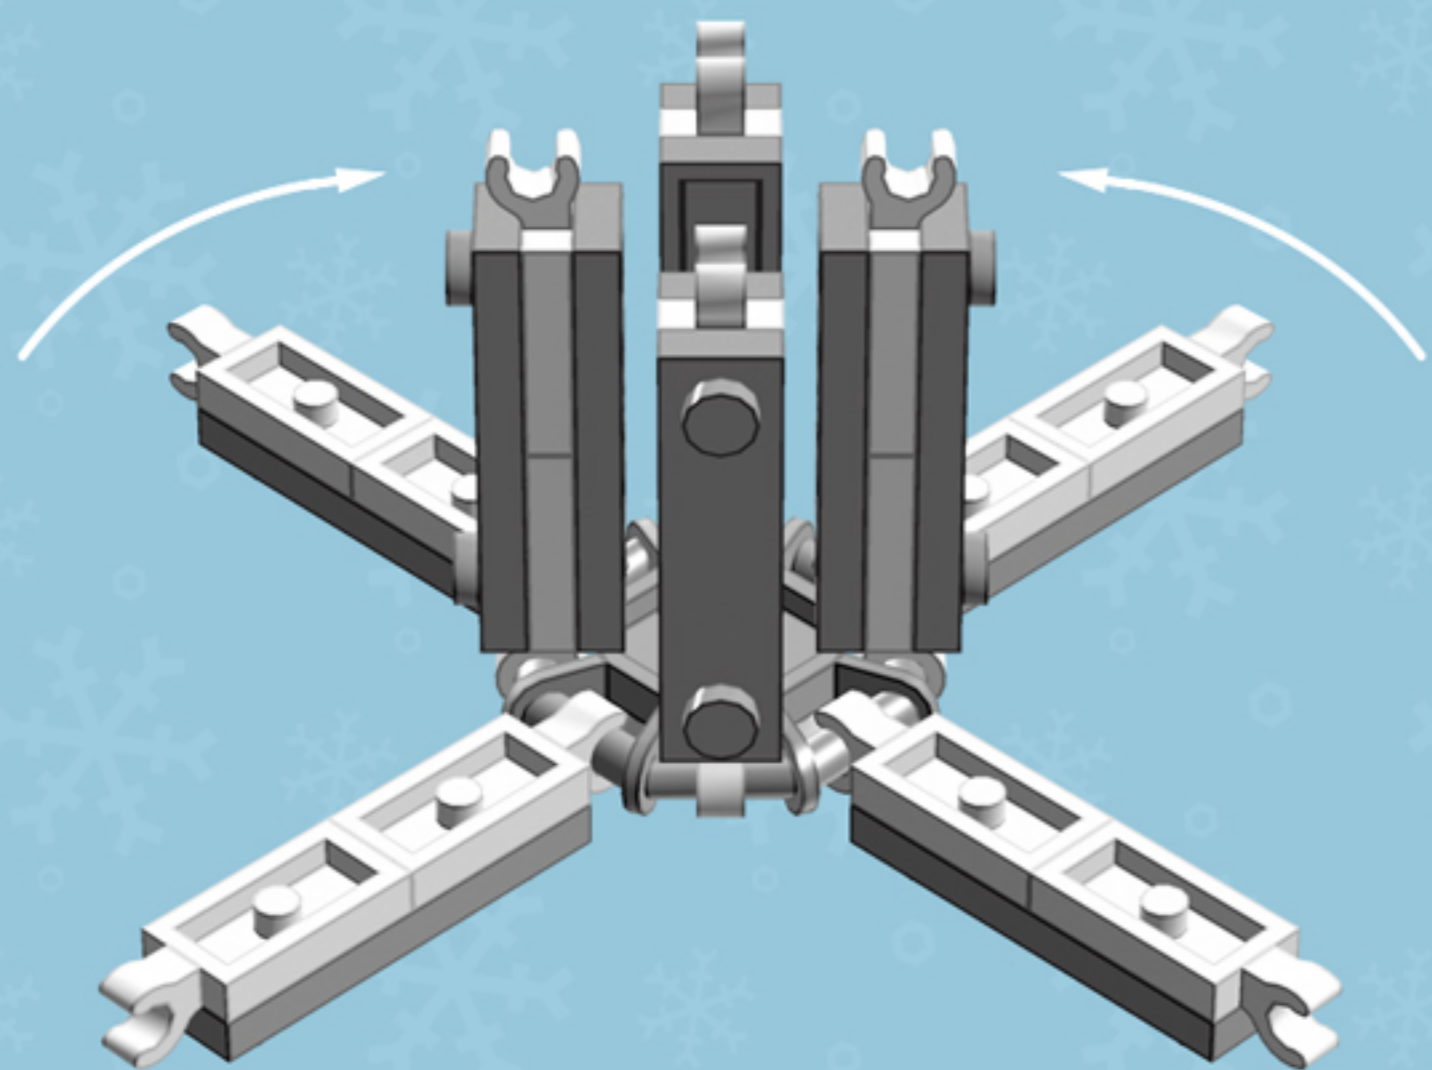

Dark Blue
Roler
ORNAMENT

A LEGO® project by Chris McVeigh
chrismcveigh.com

Element ID	Color	Description	Quantity
6010831	Black	Round Plate 2X2 W/Eye	1
6013635	Bright Orange	Plate 2X2 W 1 Knob	8*
4142865	Bright Red	2M Cross Axle W. Groove	2
4530028	Earth Blue	Plate 2X3	16
4565385	Light Royal Blue	Plate 2X2 W 1 Knob	8
4211445	Medium Stone Grey	Plate 1X4	4
4599498	Medium Stone Grey	Plate 1X4 W. 2 Knobs	8
6020990	Silver Metallic	Parabolic Ring	2
307001	White	Flat Tile 1X1	8
6051511	White	Plate 1X2 W. 1 Knob	16
4535737	White	Plate 2X1 W/Holder,Vertical	16
403201	White	Plate 2X2 Round	2
4504369	White	Roof Tile 1X1X2/3, Abs	34
396001	White	Round Plate Ø32X6.4	2

* Optional parts for alternate deco modes.

8x

8x

Alternate Deco

***For more fun builds,
please pop by chrismcveigh.com,
visit me at facebook.com/c.mcveigh.photos,
or follow me on twitter [@actionfigured](https://twitter.com/actionfigured)***