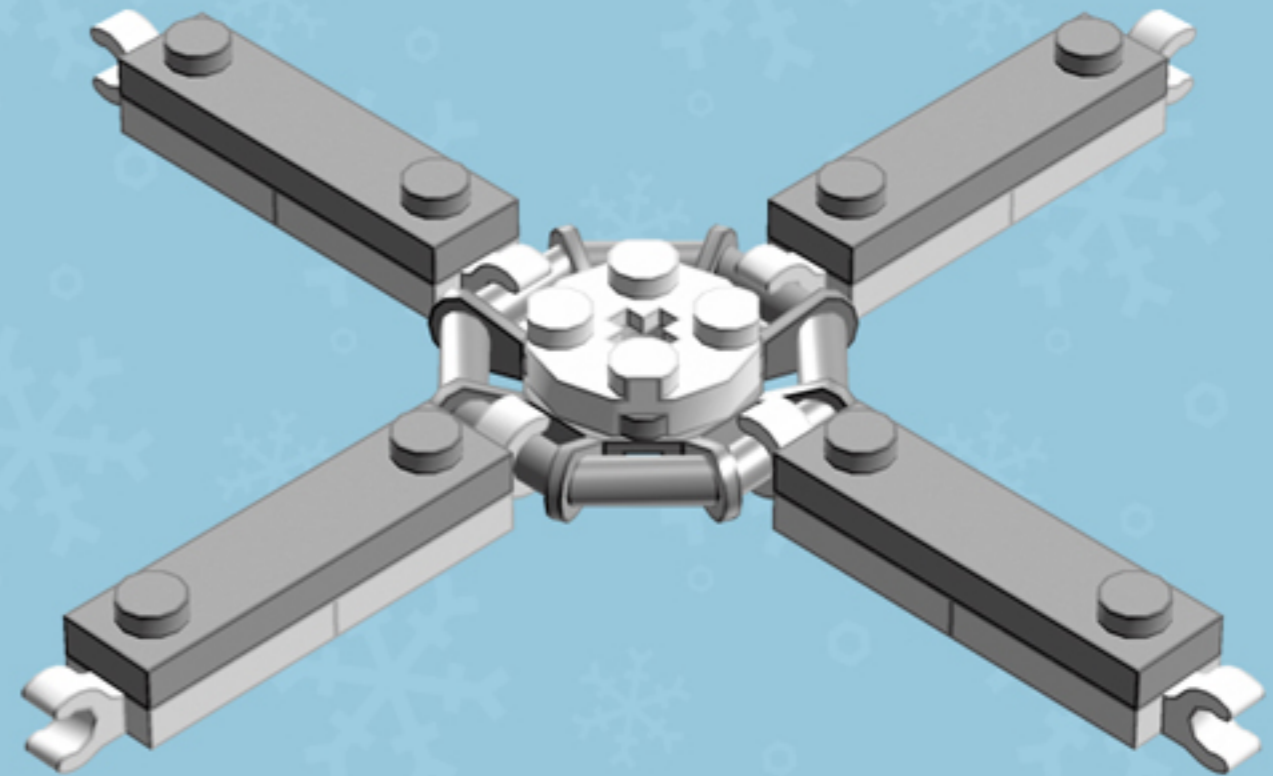

Dark Blue
Roler
ORNAMENT

A LEGO® project by Chris McVeigh
chrismcveigh.com

Element ID	Color	Description	Quantity
6010831	Black	Round Plate 2X2 W/Eye	1
6013635	Bright Orange	Plate 2X2 W 1 Knob	8*
4142865	Bright Red	2M Cross Axle W. Groove	2
4530028	Earth Blue	Plate 2X3	16
4565385	Light Royal Blue	Plate 2X2 W 1 Knob	8
4211445	Medium Stone Grey	Plate 1X4	4
4599498	Medium Stone Grey	Plate 1X4 W. 2 Knobs	8
6020990	Silver Metallic	Parabolic Ring	2
307001	White	Flat Tile 1X1	8
6051511	White	Plate 1X2 W. 1 Knob	16
4535737	White	Plate 2X1 W/Holder,Vertical	16
403201	White	Plate 2X2 Round	2
4504369	White	Roof Tile 1X1X2/3, Abs	34
396001	White	Round Plate Ø32X6.4	2

* Optional parts for alternate deco modes.

8x

8x

Alternate Deco

***For more fun builds,
please pop by chrismcveigh.com,
visit me at facebook.com/c.mcveigh.photos,
or follow me on twitter [@actionfigured](https://twitter.com/actionfigured)***