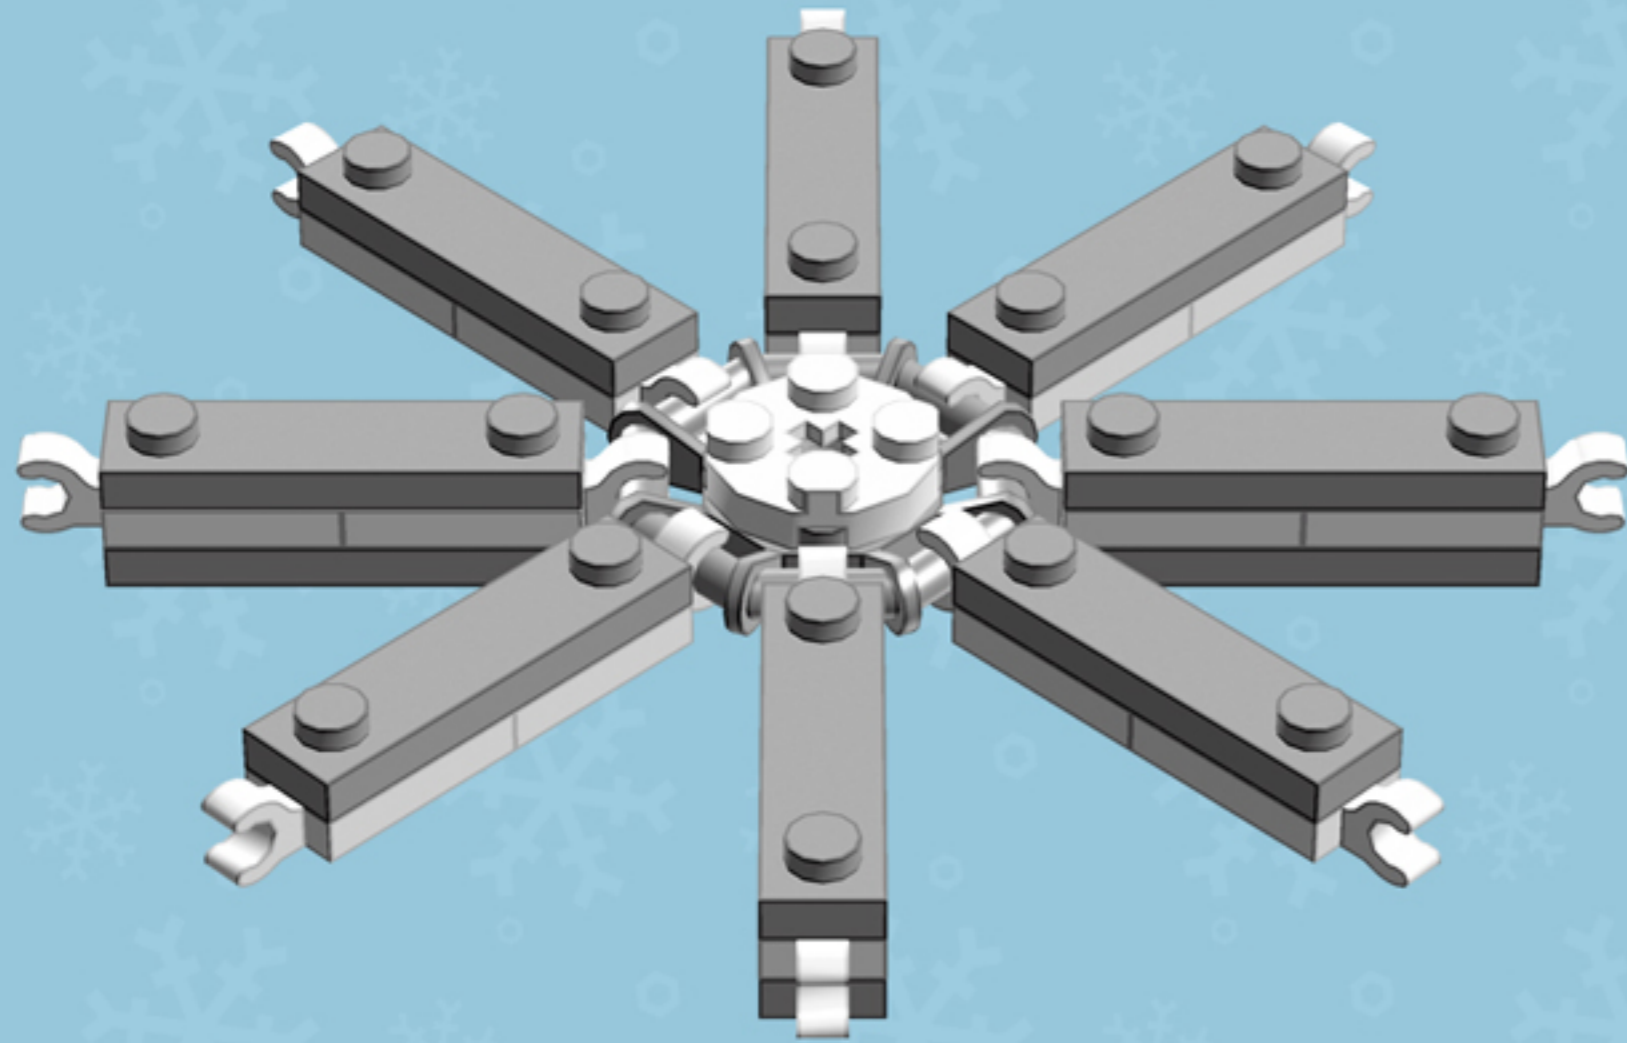

Lime Flurry  
**Roller**  
**ORNAMENT**

*A LEGO® project by Chris McVeigh*  
*[chrismcveigh.com](http://chrismcveigh.com)*

Element ID	Color	Description	Quantity
6010831	Black	Round Plate 2X2 W/Eye	1
4142865	Bright Red	2M Cross Axle W. Groove	2
4621548	Bright Yellowish Green	Plate 2X6	8
4211445	Medium Stone Grey	Plate 1X4	4
4599498	Medium Stone Grey	Plate 1X4 W. 2 Knobs	8
6020990	Silver Metallic	Parabolic Ring	2
4646844	White	Flat Tile 1X1, Round	16
415001	White	Flat Tile 2X2, Round	8
6051511	White	Plate 1X2 W. 1 Knob	16
4535737	White	Plate 2X1 W/Holder,Vertical	16
403201	White	Plate 2X2 Round	2
396001	White	Round Plate Ø32X6.4	2

4x

4x

4x

***For more fun builds,  
please pop by [chrismcveigh.com](http://chrismcveigh.com),  
visit me at [facebook.com/c.mcveigh.photos](https://facebook.com/c.mcveigh.photos),  
or follow me on twitter [@actionfigured](https://twitter.com/actionfigured)***