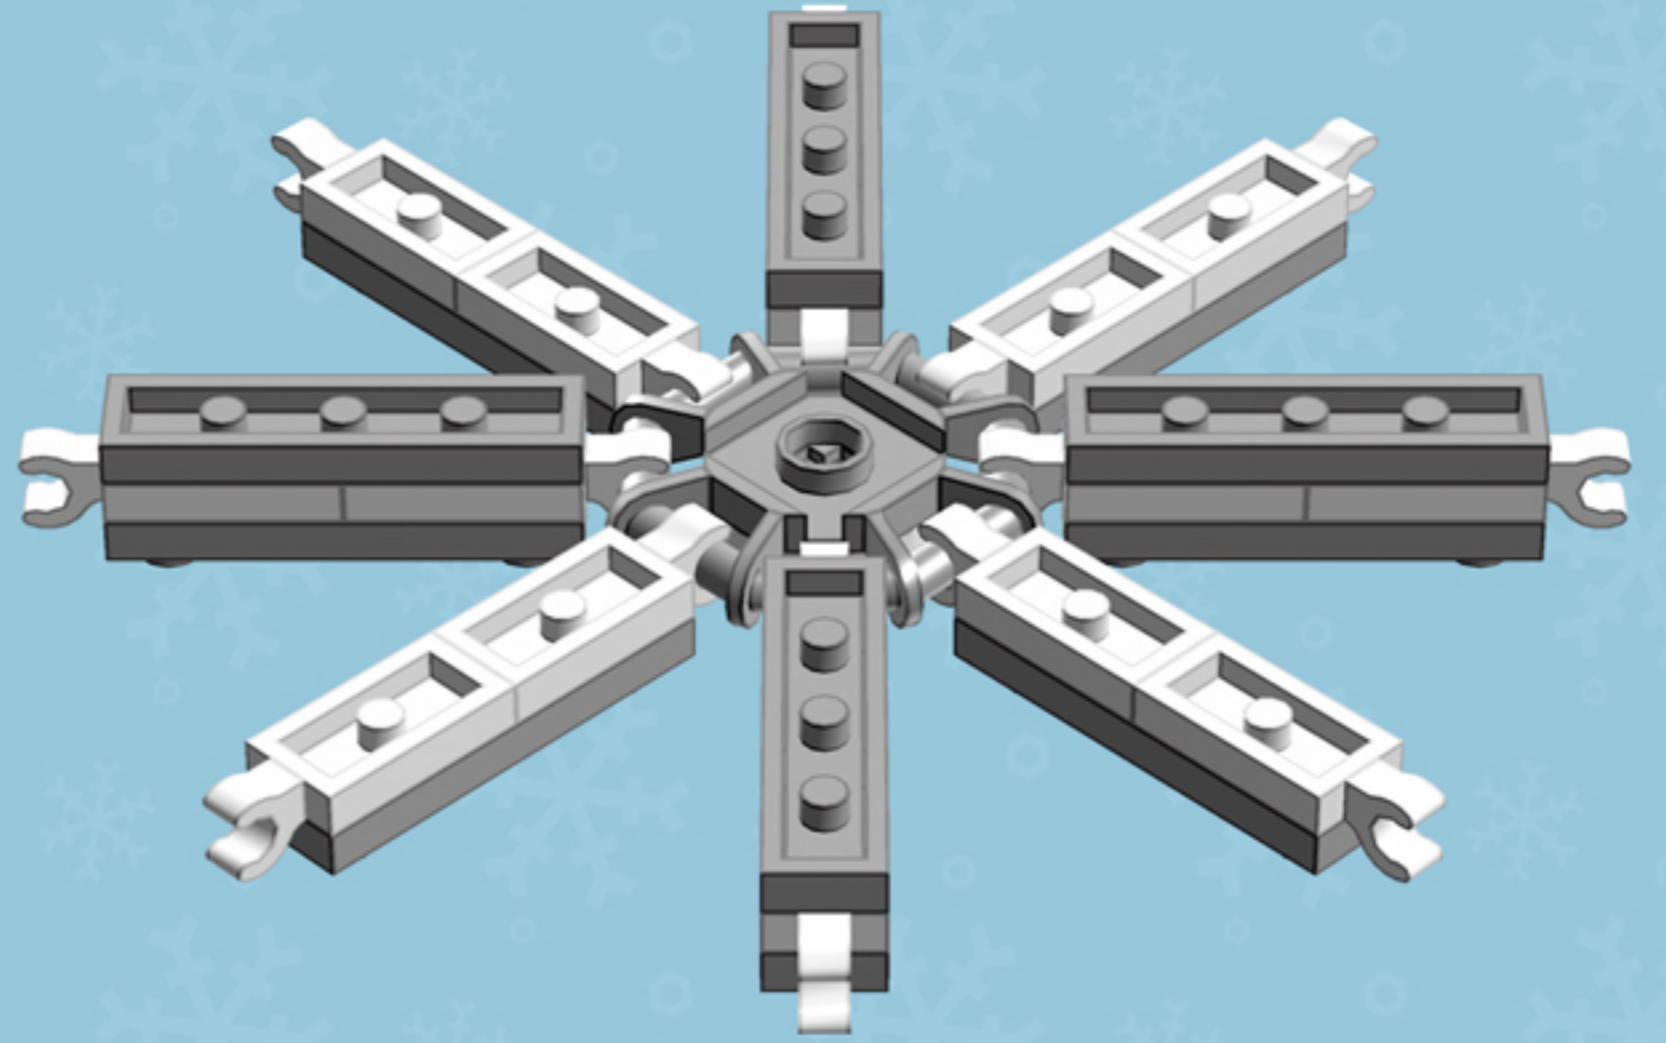

Lime Flurry  
**Roller**  
**ORNAMENT**

*A LEGO® project by Chris McVeigh*  
*[chrismcveigh.com](http://chrismcveigh.com)*

Element ID	Color	Description	Quantity
6010831	Black	Round Plate 2X2 W/Eye	1
4142865	Bright Red	2M Cross Axle W. Groove	2
4621548	Bright Yellowish Green	Plate 2X6	8
4211445	Medium Stone Grey	Plate 1X4	4
4599498	Medium Stone Grey	Plate 1X4 W. 2 Knobs	8
6020990	Silver Metallic	Parabolic Ring	2
4646844	White	Flat Tile 1X1, Round	16
415001	White	Flat Tile 2X2, Round	8
6051511	White	Plate 1X2 W. 1 Knob	16
4535737	White	Plate 2X1 W/Holder,Vertical	16
403201	White	Plate 2X2 Round	2
396001	White	Round Plate Ø32X6.4	2

4x

4x

4x

***For more fun builds,  
please pop by [chrismcveigh.com](http://chrismcveigh.com),  
visit me at [facebook.com/c.mcveigh.photos](https://facebook.com/c.mcveigh.photos),  
or follow me on twitter [@actionfigured](https://twitter.com/actionfigured)***