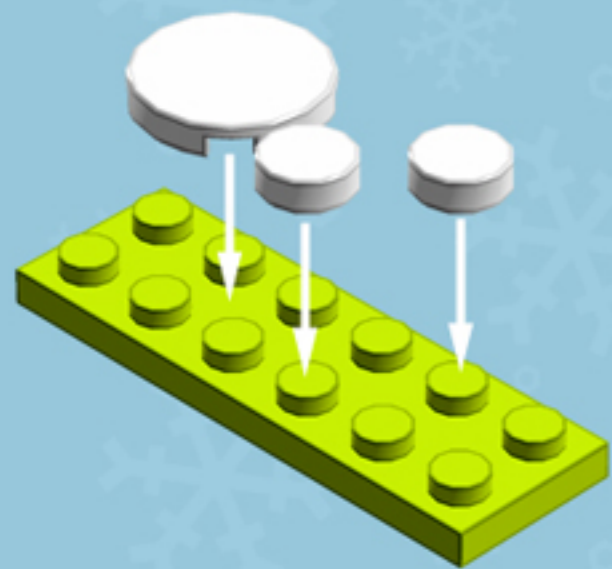

Lime Flurry  
**Roller**  
**ORNAMENT**

*A LEGO® project by Chris McVeigh*  
*[chrismcveigh.com](http://chrismcveigh.com)*

Element ID	Color	Description	Quantity
6010831	Black	Round Plate 2X2 W/Eye	1
4142865	Bright Red	2M Cross Axle W. Groove	2
4621548	Bright Yellowish Green	Plate 2X6	8
4211445	Medium Stone Grey	Plate 1X4	4
4599498	Medium Stone Grey	Plate 1X4 W. 2 Knobs	8
6020990	Silver Metallic	Parabolic Ring	2
4646844	White	Flat Tile 1X1, Round	16
415001	White	Flat Tile 2X2, Round	8
6051511	White	Plate 1X2 W. 1 Knob	16
4535737	White	Plate 2X1 W/Holder,Vertical	16
403201	White	Plate 2X2 Round	2
396001	White	Round Plate Ø32X6.4	2