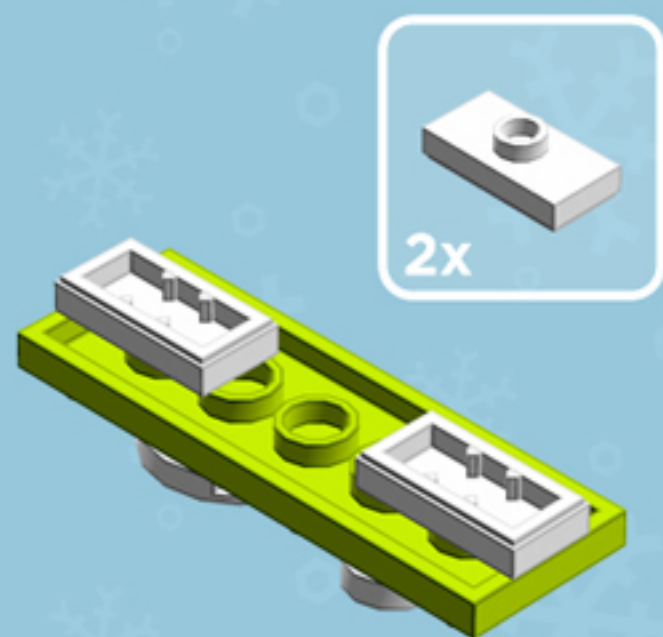

Lime Flurry  
**Roller**  
**ORNAMENT**

*A LEGO® project by Chris McVeigh*  
*[chrismcveigh.com](http://chrismcveigh.com)*

Element ID	Color	Description	Quantity
6010831	Black	Round Plate 2X2 W/Eye	1
4142865	Bright Red	2M Cross Axle W. Groove	2
4621548	Bright Yellowish Green	Plate 2X6	8
4211445	Medium Stone Grey	Plate 1X4	4
4599498	Medium Stone Grey	Plate 1X4 W. 2 Knobs	8
6020990	Silver Metallic	Parabolic Ring	2
4646844	White	Flat Tile 1X1, Round	16
415001	White	Flat Tile 2X2, Round	8
6051511	White	Plate 1X2 W. 1 Knob	16
4535737	White	Plate 2X1 W/Holder,Vertical	16
403201	White	Plate 2X2 Round	2
396001	White	Round Plate Ø32X6.4	2