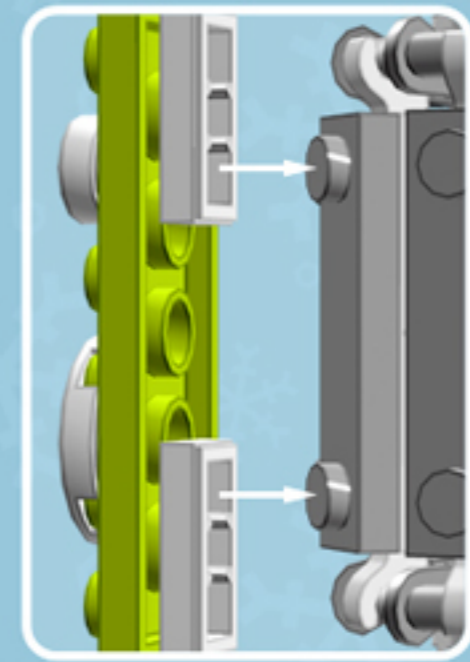

Lime Flurry  
**Roller**  
**ORNAMENT**

*A LEGO® project by Chris McVeigh*  
*[chrismcveigh.com](http://chrismcveigh.com)*

Element ID	Color	Description	Quantity
6010831	Black	Round Plate 2X2 W/Eye	1
4142865	Bright Red	2M Cross Axle W. Groove	2
4621548	Bright Yellowish Green	Plate 2X6	8
4211445	Medium Stone Grey	Plate 1X4	4
4599498	Medium Stone Grey	Plate 1X4 W. 2 Knobs	8
6020990	Silver Metallic	Parabolic Ring	2
4646844	White	Flat Tile 1X1, Round	16
415001	White	Flat Tile 2X2, Round	8
6051511	White	Plate 1X2 W. 1 Knob	16
4535737	White	Plate 2X1 W/Holder,Vertical	16
403201	White	Plate 2X2 Round	2
396001	White	Round Plate Ø32X6.4	2

4x

4x

4x

***For more fun builds,  
please pop by [chrismcveigh.com](http://chrismcveigh.com),  
visit me at [facebook.com/c.mcveigh.photos](https://facebook.com/c.mcveigh.photos),  
or follow me on twitter [@actionfigured](https://twitter.com/actionfigured)***