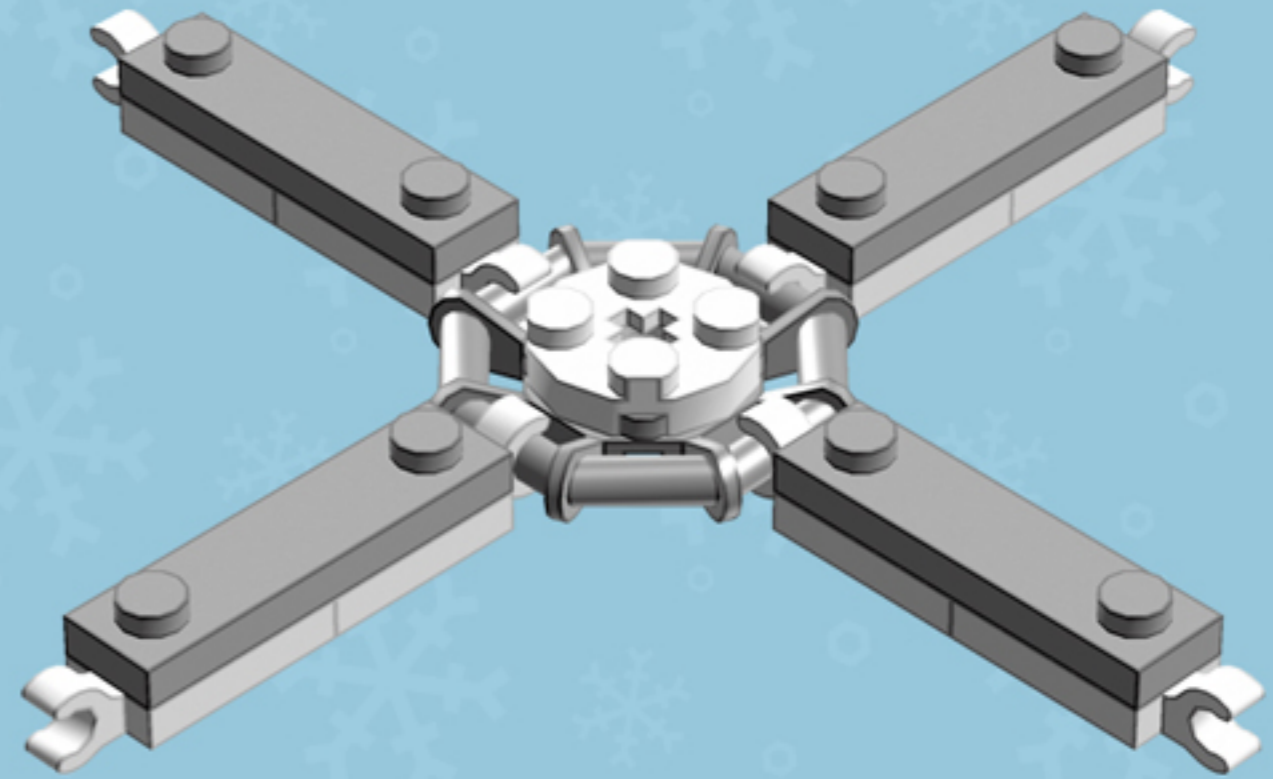

Lime Flurry  
**Roller**  
**ORNAMENT**

*A LEGO® project by Chris McVeigh*  
*[chrismcveigh.com](http://chrismcveigh.com)*

Element ID	Color	Description	Quantity
6010831	Black	Round Plate 2X2 W/Eye	1
4142865	Bright Red	2M Cross Axle W. Groove	2
4621548	Bright Yellowish Green	Plate 2X6	8
4211445	Medium Stone Grey	Plate 1X4	4
4599498	Medium Stone Grey	Plate 1X4 W. 2 Knobs	8
6020990	Silver Metallic	Parabolic Ring	2
4646844	White	Flat Tile 1X1, Round	16
415001	White	Flat Tile 2X2, Round	8
6051511	White	Plate 1X2 W. 1 Knob	16
4535737	White	Plate 2X1 W/Holder,Vertical	16
403201	White	Plate 2X2 Round	2
396001	White	Round Plate Ø32X6.4	2

4x

4x

4x

***For more fun builds,  
please pop by [chrismcveigh.com](http://chrismcveigh.com),  
visit me at [facebook.com/c.mcveigh.photos](https://facebook.com/c.mcveigh.photos),  
or follow me on twitter [@actionfigured](https://twitter.com/actionfigured)***