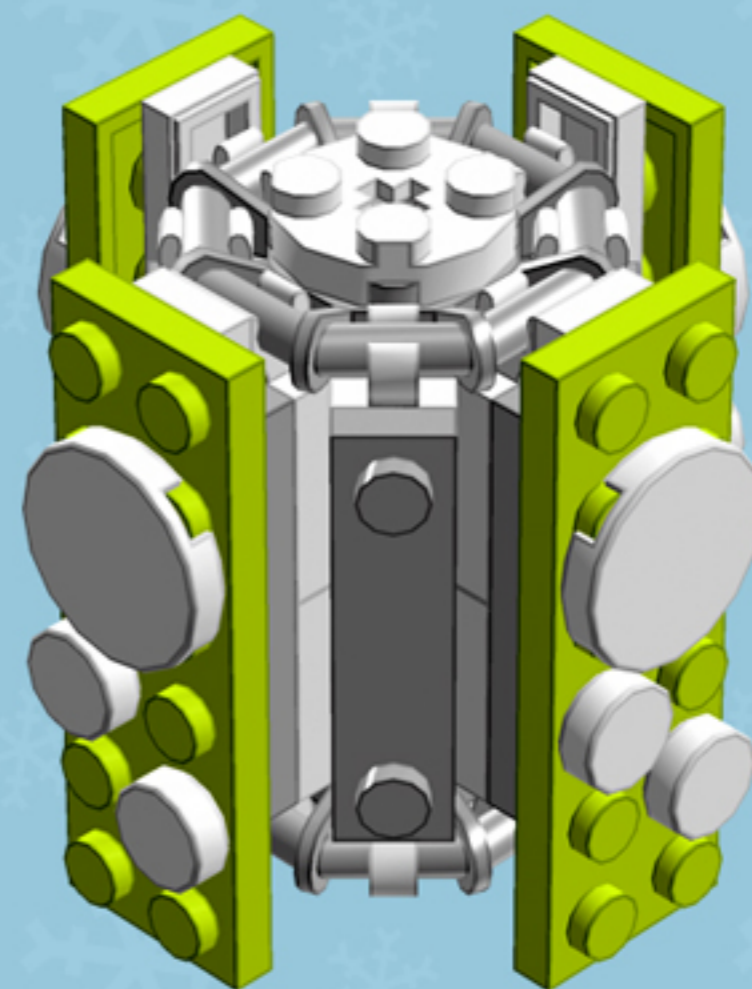

Lime Flurry  
**Roller**  
**ORNAMENT**

*A LEGO® project by Chris McVeigh*  
*[chrismcveigh.com](http://chrismcveigh.com)*

Element ID	Color	Description	Quantity
6010831	Black	Round Plate 2X2 W/Eye	1
4142865	Bright Red	2M Cross Axle W. Groove	2
4621548	Bright Yellowish Green	Plate 2X6	8
4211445	Medium Stone Grey	Plate 1X4	4
4599498	Medium Stone Grey	Plate 1X4 W. 2 Knobs	8
6020990	Silver Metallic	Parabolic Ring	2
4646844	White	Flat Tile 1X1, Round	16
415001	White	Flat Tile 2X2, Round	8
6051511	White	Plate 1X2 W. 1 Knob	16
4535737	White	Plate 2X1 W/Holder,Vertical	16
403201	White	Plate 2X2 Round	2
396001	White	Round Plate Ø32X6.4	2

4x

4x

4x

***For more fun builds,  
please pop by [chrismcveigh.com](http://chrismcveigh.com),  
visit me at [facebook.com/c.mcveigh.photos](https://facebook.com/c.mcveigh.photos),  
or follow me on twitter [@actionfigured](https://twitter.com/actionfigured)***