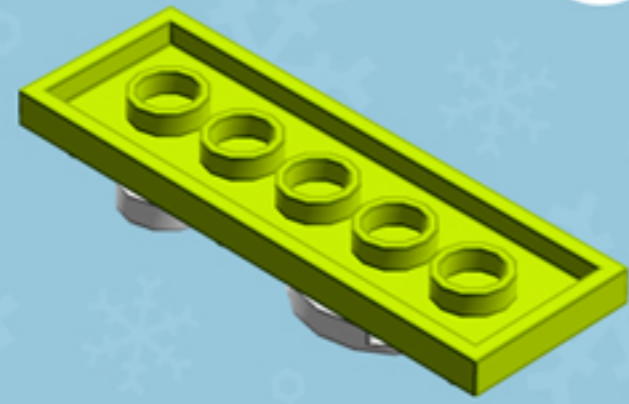

Lime Flurry  
**Roller**  
**ORNAMENT**

*A LEGO® project by Chris McVeigh*  
*[chrismcveigh.com](http://chrismcveigh.com)*

Element ID	Color	Description	Quantity
6010831	Black	Round Plate 2X2 W/Eye	1
4142865	Bright Red	2M Cross Axle W. Groove	2
4621548	Bright Yellowish Green	Plate 2X6	8
4211445	Medium Stone Grey	Plate 1X4	4
4599498	Medium Stone Grey	Plate 1X4 W. 2 Knobs	8
6020990	Silver Metallic	Parabolic Ring	2
4646844	White	Flat Tile 1X1, Round	16
415001	White	Flat Tile 2X2, Round	8
6051511	White	Plate 1X2 W. 1 Knob	16
4535737	White	Plate 2X1 W/Holder,Vertical	16
403201	White	Plate 2X2 Round	2
396001	White	Round Plate Ø32X6.4	2

4x

4x

4x

***For more fun builds,  
please pop by [chrismcveigh.com](http://chrismcveigh.com),  
visit me at [facebook.com/c.mcveigh.photos](https://facebook.com/c.mcveigh.photos),  
or follow me on twitter [@actionfigured](https://twitter.com/actionfigured)***