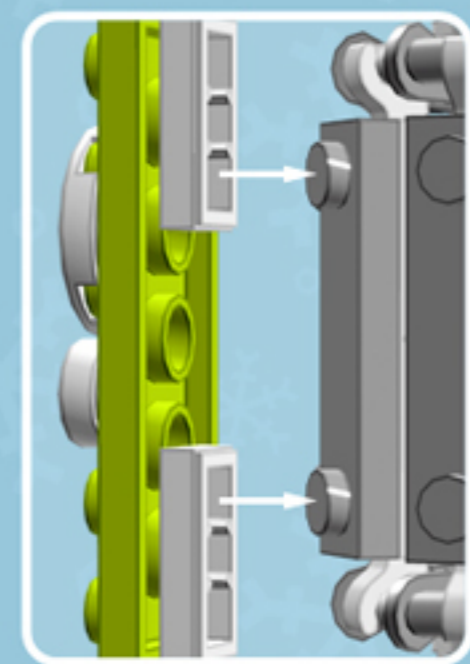

Lime Flurry  
**Roller**  
**ORNAMENT**

*A LEGO® project by Chris McVeigh*  
*[chrismcveigh.com](http://chrismcveigh.com)*

Element ID	Color	Description	Quantity
6010831	Black	Round Plate 2X2 W/Eye	1
4142865	Bright Red	2M Cross Axle W. Groove	2
4621548	Bright Yellowish Green	Plate 2X6	8
4211445	Medium Stone Grey	Plate 1X4	4
4599498	Medium Stone Grey	Plate 1X4 W. 2 Knobs	8
6020990	Silver Metallic	Parabolic Ring	2
4646844	White	Flat Tile 1X1, Round	16
415001	White	Flat Tile 2X2, Round	8
6051511	White	Plate 1X2 W. 1 Knob	16
4535737	White	Plate 2X1 W/Holder,Vertical	16
403201	White	Plate 2X2 Round	2
396001	White	Round Plate Ø32X6.4	2

4x

4x

4x

***For more fun builds,  
please pop by [chrismcveigh.com](http://chrismcveigh.com),  
visit me at [facebook.com/c.mcveigh.photos](https://facebook.com/c.mcveigh.photos),  
or follow me on twitter [@actionfigured](https://twitter.com/actionfigured)***