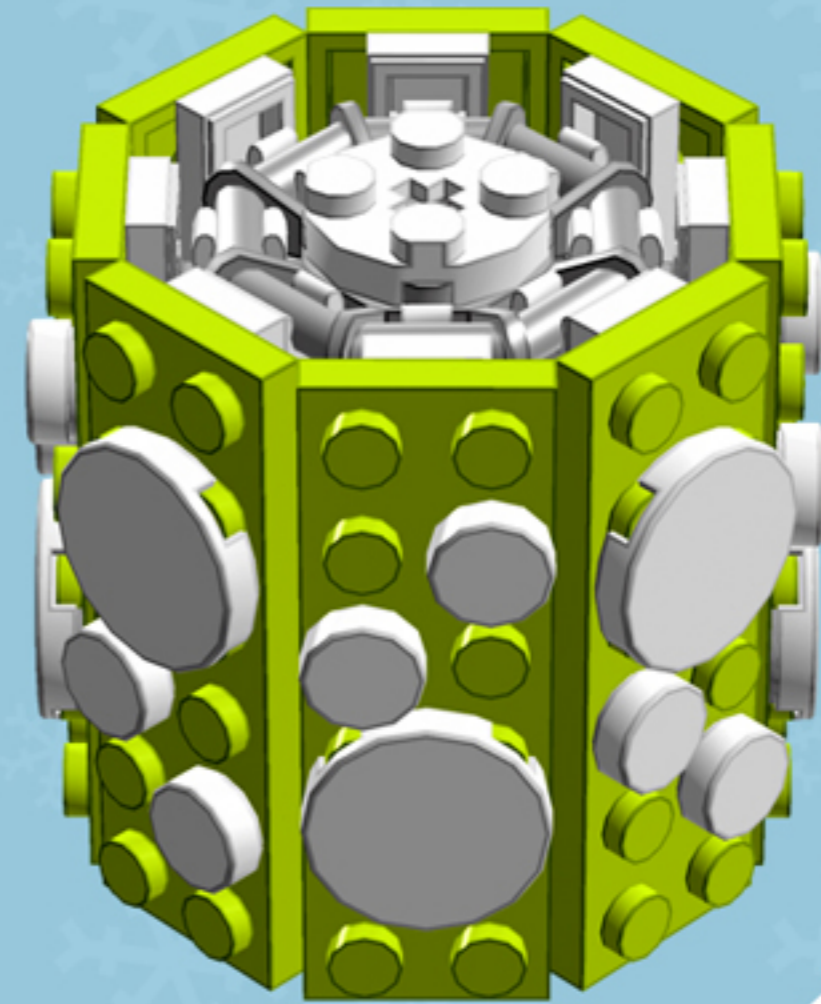

Lime Flurry  
**Roller**  
**ORNAMENT**

*A LEGO® project by Chris McVeigh*  
*[chrismcveigh.com](http://chrismcveigh.com)*

Element ID	Color	Description	Quantity
6010831	Black	Round Plate 2X2 W/Eye	1
4142865	Bright Red	2M Cross Axle W. Groove	2
4621548	Bright Yellowish Green	Plate 2X6	8
4211445	Medium Stone Grey	Plate 1X4	4
4599498	Medium Stone Grey	Plate 1X4 W. 2 Knobs	8
6020990	Silver Metallic	Parabolic Ring	2
4646844	White	Flat Tile 1X1, Round	16
415001	White	Flat Tile 2X2, Round	8
6051511	White	Plate 1X2 W. 1 Knob	16
4535737	White	Plate 2X1 W/Holder,Vertical	16
403201	White	Plate 2X2 Round	2
396001	White	Round Plate Ø32X6.4	2

4x

4x

4x

***For more fun builds,  
please pop by [chrismcveigh.com](http://chrismcveigh.com),  
visit me at [facebook.com/c.mcveigh.photos](https://facebook.com/c.mcveigh.photos),  
or follow me on twitter [@actionfigured](https://twitter.com/actionfigured)***