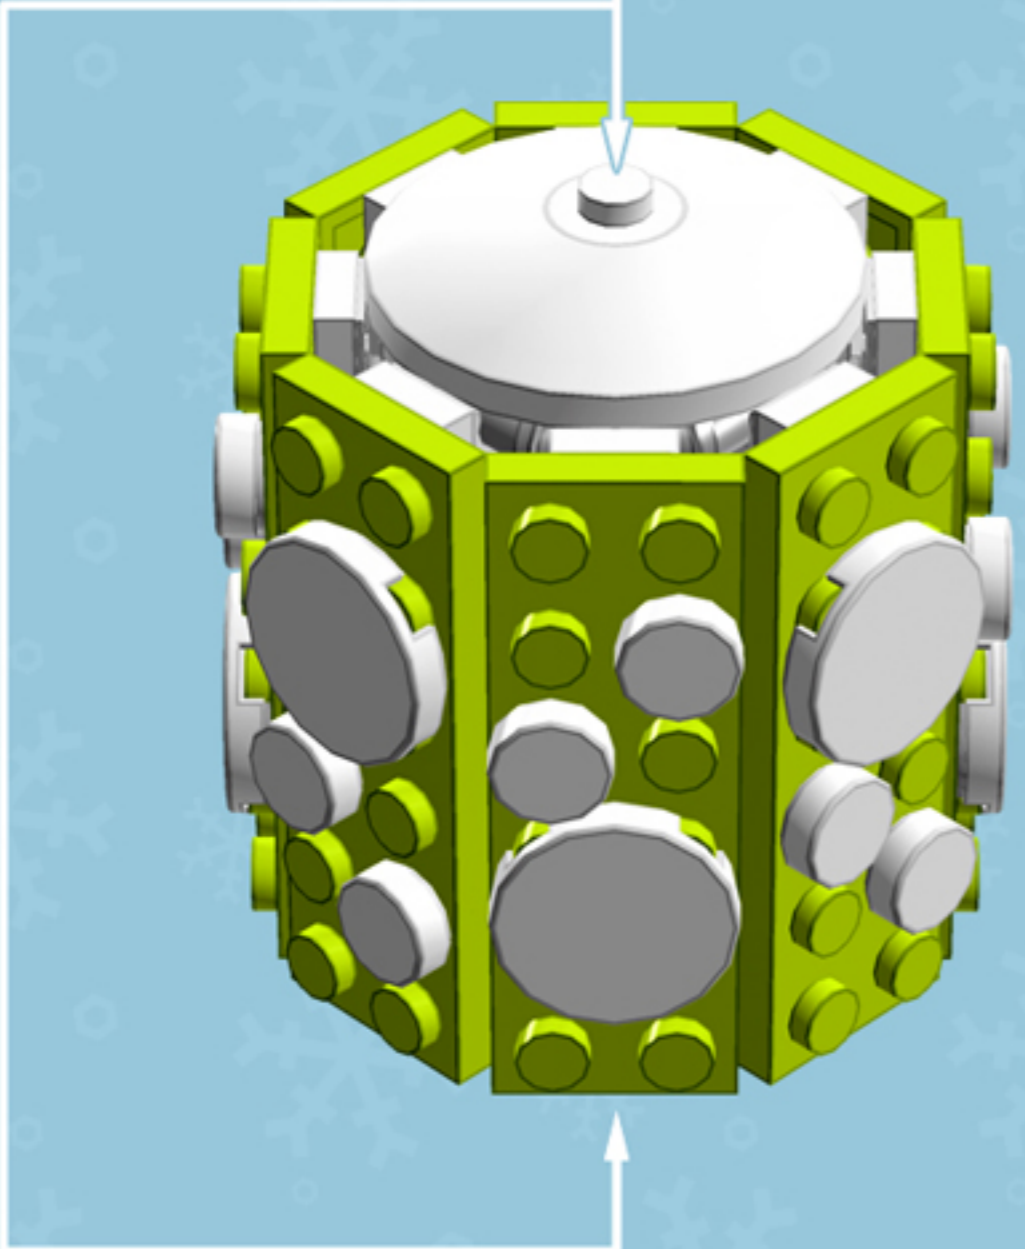

Lime Flurry  
**Roller**  
**ORNAMENT**

*A LEGO® project by Chris McVeigh*  
*[chrismcveigh.com](http://chrismcveigh.com)*

Element ID	Color	Description	Quantity
6010831	Black	Round Plate 2X2 W/Eye	1
4142865	Bright Red	2M Cross Axle W. Groove	2
4621548	Bright Yellowish Green	Plate 2X6	8
4211445	Medium Stone Grey	Plate 1X4	4
4599498	Medium Stone Grey	Plate 1X4 W. 2 Knobs	8
6020990	Silver Metallic	Parabolic Ring	2
4646844	White	Flat Tile 1X1, Round	16
415001	White	Flat Tile 2X2, Round	8
6051511	White	Plate 1X2 W. 1 Knob	16
4535737	White	Plate 2X1 W/Holder,Vertical	16
403201	White	Plate 2X2 Round	2
396001	White	Round Plate Ø32X6.4	2

4x

4x

4x

***For more fun builds,  
please pop by [chrismcveigh.com](http://chrismcveigh.com),  
visit me at [facebook.com/c.mcveigh.photos](https://facebook.com/c.mcveigh.photos),  
or follow me on twitter [@actionfigured](https://twitter.com/actionfigured)***