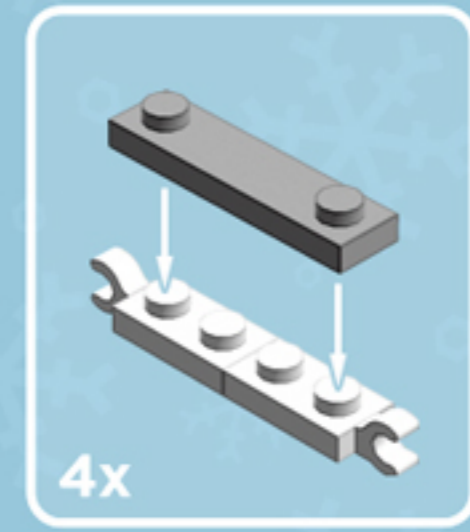

Lime Flurry  
**Roller**  
**ORNAMENT**

*A LEGO® project by Chris McVeigh*  
*[chrismcveigh.com](http://chrismcveigh.com)*

Element ID	Color	Description	Quantity
6010831	Black	Round Plate 2X2 W/Eye	1
4142865	Bright Red	2M Cross Axle W. Groove	2
4621548	Bright Yellowish Green	Plate 2X6	8
4211445	Medium Stone Grey	Plate 1X4	4
4599498	Medium Stone Grey	Plate 1X4 W. 2 Knobs	8
6020990	Silver Metallic	Parabolic Ring	2
4646844	White	Flat Tile 1X1, Round	16
415001	White	Flat Tile 2X2, Round	8
6051511	White	Plate 1X2 W. 1 Knob	16
4535737	White	Plate 2X1 W/Holder,Vertical	16
403201	White	Plate 2X2 Round	2
396001	White	Round Plate Ø32X6.4	2