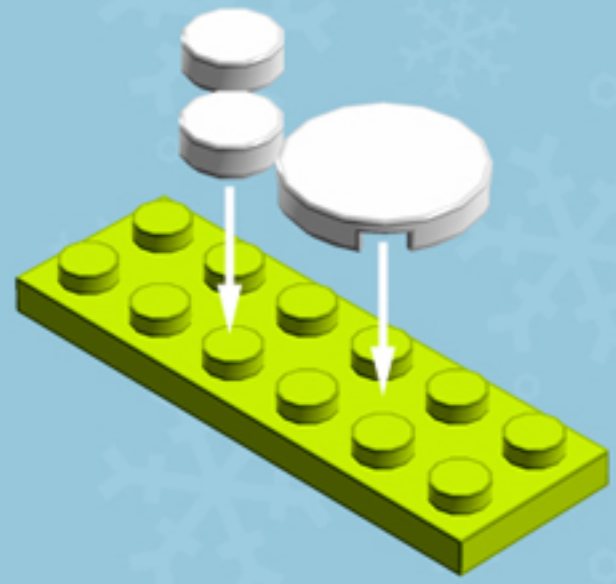

Lime Flurry  
**Roller**  
**ORNAMENT**

*A LEGO® project by Chris McVeigh*  
*[chrismcveigh.com](http://chrismcveigh.com)*

Element ID	Color	Description	Quantity
6010831	Black	Round Plate 2X2 W/Eye	1
4142865	Bright Red	2M Cross Axle W. Groove	2
4621548	Bright Yellowish Green	Plate 2X6	8
4211445	Medium Stone Grey	Plate 1X4	4
4599498	Medium Stone Grey	Plate 1X4 W. 2 Knobs	8
6020990	Silver Metallic	Parabolic Ring	2
4646844	White	Flat Tile 1X1, Round	16
415001	White	Flat Tile 2X2, Round	8
6051511	White	Plate 1X2 W. 1 Knob	16
4535737	White	Plate 2X1 W/Holder,Vertical	16
403201	White	Plate 2X2 Round	2
396001	White	Round Plate Ø32X6.4	2

4x

4x

4x

***For more fun builds,  
please pop by [chrismcveigh.com](http://chrismcveigh.com),  
visit me at [facebook.com/c.mcveigh.photos](https://facebook.com/c.mcveigh.photos),  
or follow me on twitter [@actionfigured](https://twitter.com/actionfigured)***