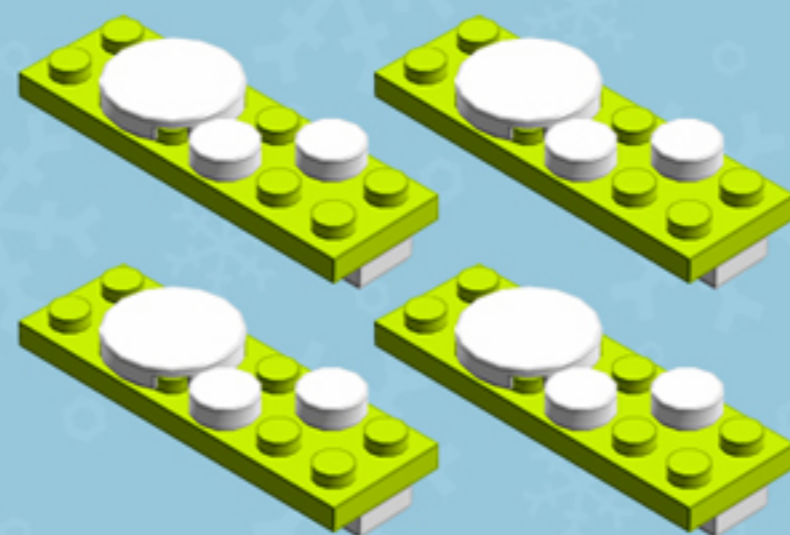

Lime Flurry  
**Roller**  
**ORNAMENT**

*A LEGO® project by Chris McVeigh*  
*[chrismcveigh.com](http://chrismcveigh.com)*

Element ID	Color	Description	Quantity
6010831	Black	Round Plate 2X2 W/Eye	1
4142865	Bright Red	2M Cross Axle W. Groove	2
4621548	Bright Yellowish Green	Plate 2X6	8
4211445	Medium Stone Grey	Plate 1X4	4
4599498	Medium Stone Grey	Plate 1X4 W. 2 Knobs	8
6020990	Silver Metallic	Parabolic Ring	2
4646844	White	Flat Tile 1X1, Round	16
415001	White	Flat Tile 2X2, Round	8
6051511	White	Plate 1X2 W. 1 Knob	16
4535737	White	Plate 2X1 W/Holder,Vertical	16
403201	White	Plate 2X2 Round	2
396001	White	Round Plate Ø32X6.4	2