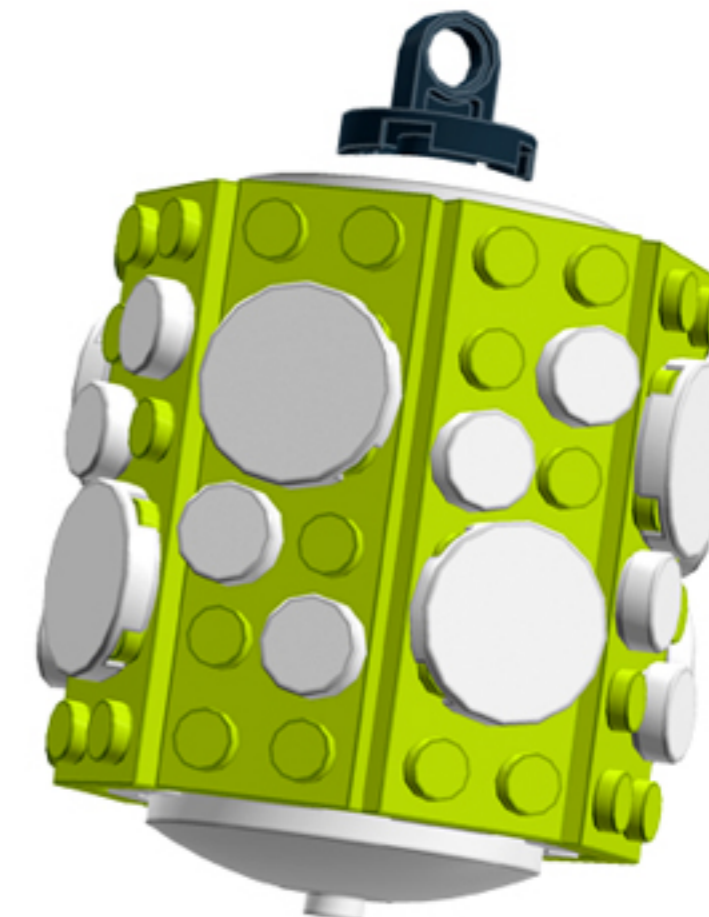

Lime Flurry  
**Roller**  
**ORNAMENT**

*A LEGO® project by Chris McVeigh*  
*[chrismcveigh.com](http://chrismcveigh.com)*

Element ID	Color	Description	Quantity
6010831	Black	Round Plate 2X2 W/Eye	1
4142865	Bright Red	2M Cross Axle W. Groove	2
4621548	Bright Yellowish Green	Plate 2X6	8
4211445	Medium Stone Grey	Plate 1X4	4
4599498	Medium Stone Grey	Plate 1X4 W. 2 Knobs	8
6020990	Silver Metallic	Parabolic Ring	2
4646844	White	Flat Tile 1X1, Round	16
415001	White	Flat Tile 2X2, Round	8
6051511	White	Plate 1X2 W. 1 Knob	16
4535737	White	Plate 2X1 W/Holder,Vertical	16
403201	White	Plate 2X2 Round	2
396001	White	Round Plate Ø32X6.4	2

4x

4x

4x

***For more fun builds,  
please pop by [chrismcveigh.com](http://chrismcveigh.com),  
visit me at [facebook.com/c.mcveigh.photos](https://facebook.com/c.mcveigh.photos),  
or follow me on twitter [@actionfigured](https://twitter.com/actionfigured)***