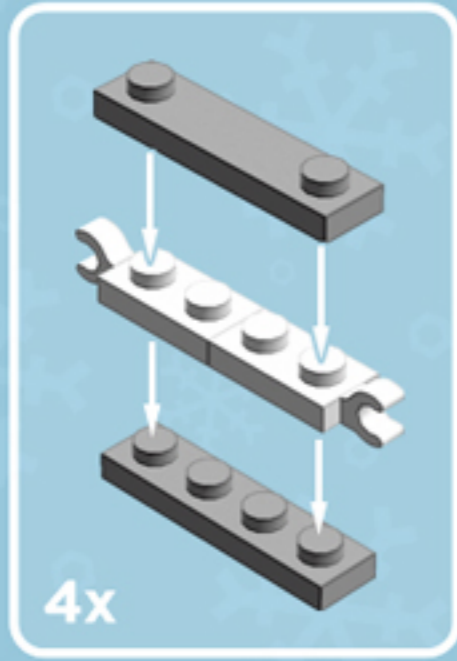

Lime Flurry  
**Roller**  
**ORNAMENT**

*A LEGO® project by Chris McVeigh*  
*[chrismcveigh.com](http://chrismcveigh.com)*

Element ID	Color	Description	Quantity
6010831	Black	Round Plate 2X2 W/Eye	1
4142865	Bright Red	2M Cross Axle W. Groove	2
4621548	Bright Yellowish Green	Plate 2X6	8
4211445	Medium Stone Grey	Plate 1X4	4
4599498	Medium Stone Grey	Plate 1X4 W. 2 Knobs	8
6020990	Silver Metallic	Parabolic Ring	2
4646844	White	Flat Tile 1X1, Round	16
415001	White	Flat Tile 2X2, Round	8
6051511	White	Plate 1X2 W. 1 Knob	16
4535737	White	Plate 2X1 W/Holder,Vertical	16
403201	White	Plate 2X2 Round	2
396001	White	Round Plate Ø32X6.4	2