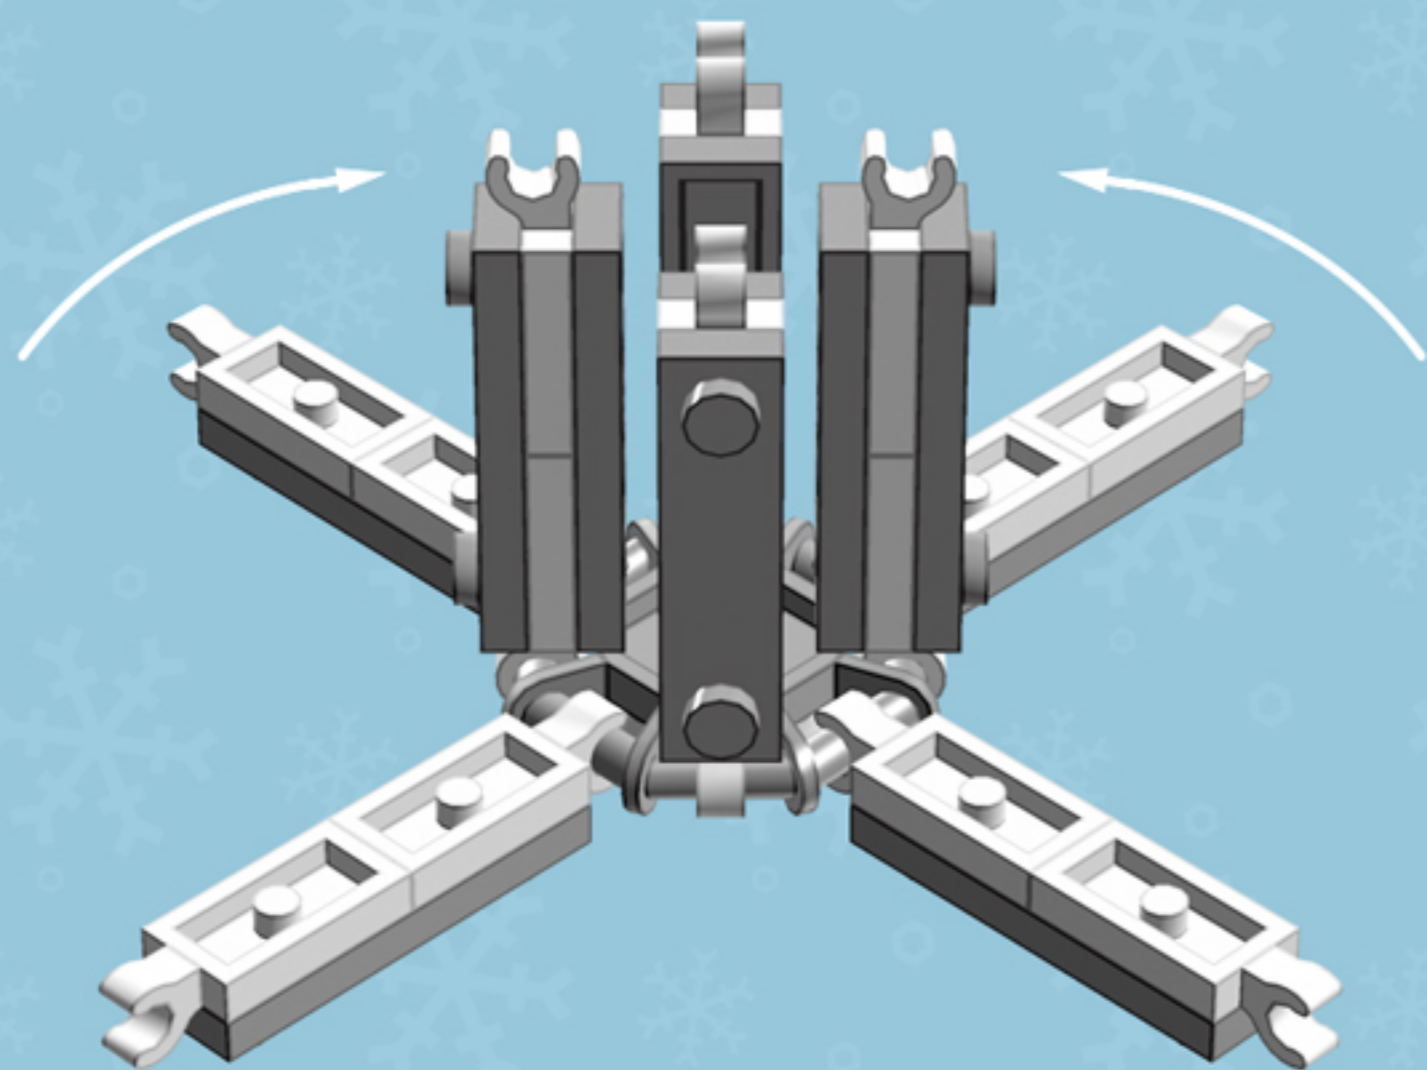

Lime Flurry  
**Roller**  
**ORNAMENT**

*A LEGO® project by Chris McVeigh*  
*[chrismcveigh.com](http://chrismcveigh.com)*

Element ID	Color	Description	Quantity
6010831	Black	Round Plate 2X2 W/Eye	1
4142865	Bright Red	2M Cross Axle W. Groove	2
4621548	Bright Yellowish Green	Plate 2X6	8
4211445	Medium Stone Grey	Plate 1X4	4
4599498	Medium Stone Grey	Plate 1X4 W. 2 Knobs	8
6020990	Silver Metallic	Parabolic Ring	2
4646844	White	Flat Tile 1X1, Round	16
415001	White	Flat Tile 2X2, Round	8
6051511	White	Plate 1X2 W. 1 Knob	16
4535737	White	Plate 2X1 W/Holder,Vertical	16
403201	White	Plate 2X2 Round	2
396001	White	Round Plate Ø32X6.4	2

4x

4x

4x

***For more fun builds,  
please pop by [chrismcveigh.com](http://chrismcveigh.com),  
visit me at [facebook.com/c.mcveigh.photos](https://facebook.com/c.mcveigh.photos),  
or follow me on twitter [@actionfigured](https://twitter.com/actionfigured)***