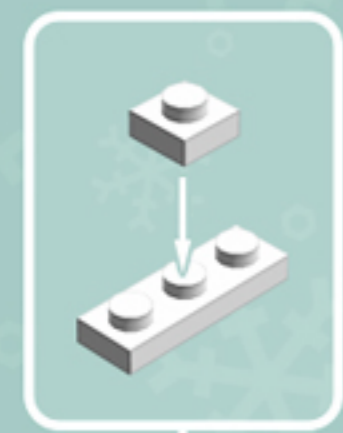

Red Tiny Diamond **ORNAMENT**

A LEGO® project by Chris McVeigh
chrismcveigh.com

Element ID	Color	Description	Quantity
6030875	Black	Tool Set (Box Wrench)	1
6029946	Bright Red	Plate W. Bow 1X2X2/3	8
4646864	Tr. Red	Flat Tile 1X1, Round	4
4111971	White	Brick 1X1 W. 4 Knobs	2
474001	White	Parabola Ø16	4
302401	White	Plate 1X1	4
362301	White	Plate 1X3	4