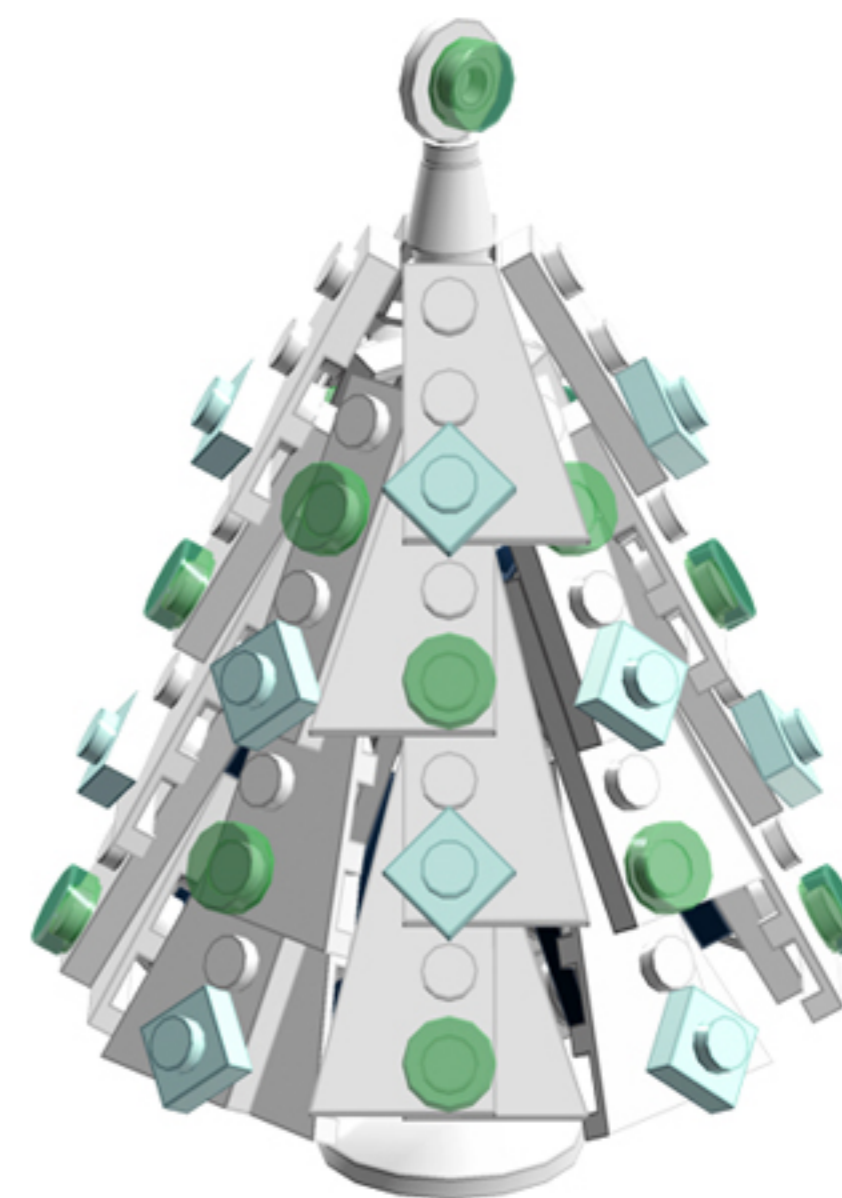

Fresh Snow CHRISTMAS TREE

A LEGO® project by Chris McVeigh
chrismcveigh.com

Element ID	Color	Description	Quantity
6058016	Aqua	Plate 1X1	24
6039869	Black	Brick 1X4X1 Inv. Bow	4
6052369	Black	Hole Ø4.8 Ver. W. 4 Holder	2
4614226	Black	Outer Cable 72Mm	1
362326	Black	Plate 1X3	4
4515369	Medium Stone Grey	Plate 1X2 W/Shaft Ø3.2	8
4211437	Medium Stone Grey	Roof Tile 1X2 Inv.	4
4646860	Tr. Green	Flat Tile 1X1, Round	18
4179875	White	Left Plate 2X3 W/Angle	4
4161326	White	Left Plate 2X4 W/Angle	8
4518400	White	Nose Cone Small 1X1	1
4179580	White	Parabolic Reflector Ø24X6,4	1

Element ID	Color	Description	Quantity
4547649	White	Pl.Round 1X1 W. Through Hole	4
302401	White	Plate 1X1	3
614101	White	Plate 1X1 Round	14
371001	White	Plate 1X4	4
302201	White	Plate 2X2	1
4565324	White	Plate 2X2 W 1 Knob	1
4179874	White	Right Plate 2X3 W/Angle	12
4160857	White	Right Plate 2X4 W/Angle	8
306201	White	Round Brick 1X1	5
390001	White	Sign - Stop	1
<i>Optional parts for additional configurations:</i>			
6022171	Tr. Light Blue	Flat Tile 1X1, Round	18