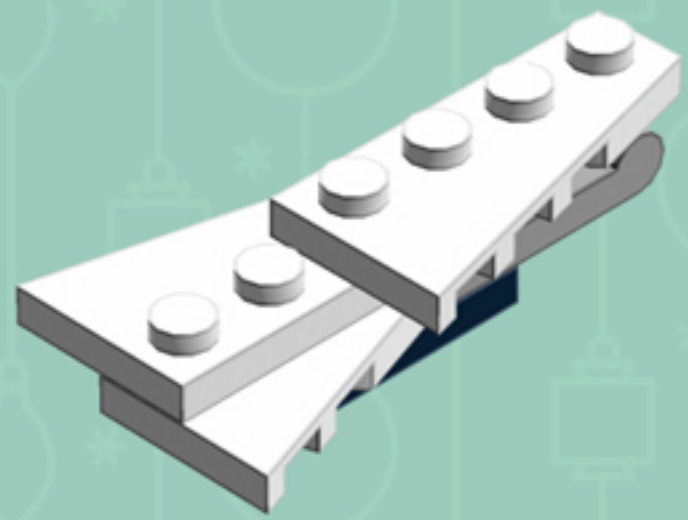

Fresh Snow CHRISTMAS TREE

A LEGO® project by Chris McVeigh
chrismcveigh.com

Element ID	Color	Description	Quantity
6058016	Aqua	Plate 1X1	24
6039869	Black	Brick 1X4X1 Inv. Bow	4
6052369	Black	Hole Ø4.8 Ver. W. 4 Holder	2
4614226	Black	Outer Cable 72Mm	1
362326	Black	Plate 1X3	4
4515369	Medium Stone Grey	Plate 1X2 W/Shaft Ø3.2	8
4211437	Medium Stone Grey	Roof Tile 1X2 Inv.	4
4646860	Tr. Green	Flat Tile 1X1, Round	18
4179875	White	Left Plate 2X3 W/Angle	4
4161326	White	Left Plate 2X4 W/Angle	8
4518400	White	Nose Cone Small 1X1	1
4179580	White	Parabolic Reflector Ø24X6,4	1

Element ID	Color	Description	Quantity
4547649	White	Pl.Round 1X1 W. Through Hole	4
302401	White	Plate 1X1	3
614101	White	Plate 1X1 Round	14
371001	White	Plate 1X4	4
302201	White	Plate 2X2	1
4565324	White	Plate 2X2 W 1 Knob	1
4179874	White	Right Plate 2X3 W/Angle	12
4160857	White	Right Plate 2X4 W/Angle	8
306201	White	Round Brick 1X1	5
390001	White	Sign - Stop	1
<i>Optional parts for additional configurations:</i>			
6022171	Tr. Light Blue	Flat Tile 1X1, Round	18