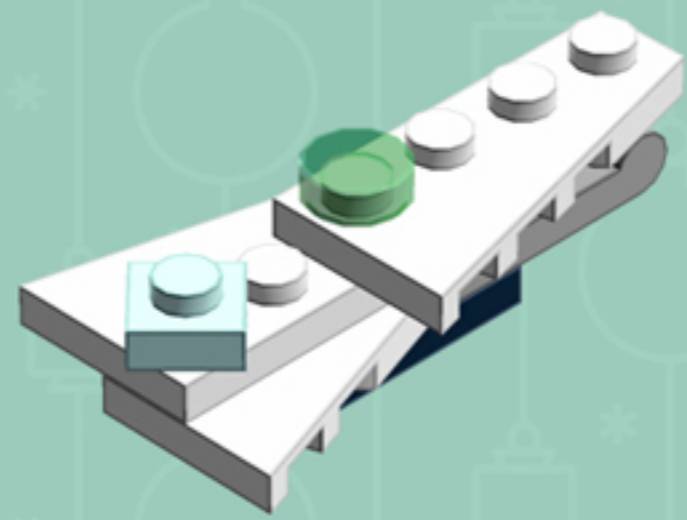

Fresh Snow CHRISTMAS TREE

A LEGO® project by Chris McVeigh
chrismcveigh.com

Element ID	Color	Description	Quantity
6058016	Aqua	Plate 1X1	24
6039869	Black	Brick 1X4X1 Inv. Bow	4
6052369	Black	Hole Ø4.8 Ver. W. 4 Holder	2
4614226	Black	Outer Cable 72Mm	1
362326	Black	Plate 1X3	4
4515369	Medium Stone Grey	Plate 1X2 W/Shaft Ø3.2	8
4211437	Medium Stone Grey	Roof Tile 1X2 Inv.	4
4646860	Tr. Green	Flat Tile 1X1, Round	18
4179875	White	Left Plate 2X3 W/Angle	4
4161326	White	Left Plate 2X4 W/Angle	8
4518400	White	Nose Cone Small 1X1	1
4179580	White	Parabolic Reflector Ø24X6,4	1

Element ID	Color	Description	Quantity
4547649	White	Pl.Round 1X1 W. Through Hole	4
302401	White	Plate 1X1	3
614101	White	Plate 1X1 Round	14
371001	White	Plate 1X4	4
302201	White	Plate 2X2	1
4565324	White	Plate 2X2 W 1 Knob	1
4179874	White	Right Plate 2X3 W/Angle	12
4160857	White	Right Plate 2X4 W/Angle	8
306201	White	Round Brick 1X1	5
390001	White	Sign - Stop	1
<i>Optional parts for additional configurations:</i>			
6022171	Tr. Light Blue	Flat Tile 1X1, Round	18