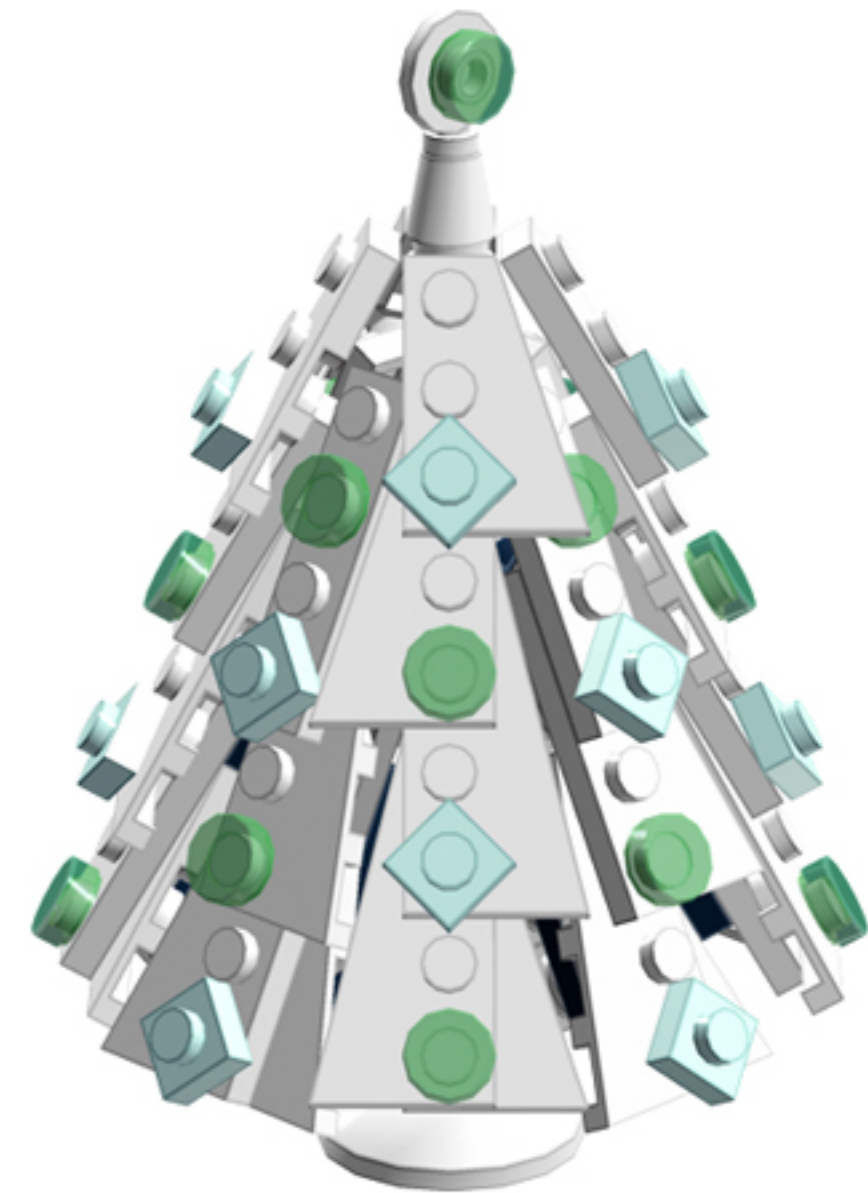

Fresh Snow CHRISTMAS TREE

A LEGO® project by Chris McVeigh
chrismcveigh.com

Element ID	Color	Description	Quantity
6058016	Aqua	Plate 1X1	24
6039869	Black	Brick 1X4X1 Inv. Bow	4
6052369	Black	Hole Ø4.8 Ver. W. 4 Holder	2
4614226	Black	Outer Cable 72Mm	1
362326	Black	Plate 1X3	4
4515369	Medium Stone Grey	Plate 1X2 W/Shaft Ø3.2	8
4211437	Medium Stone Grey	Roof Tile 1X2 Inv.	4
4646860	Tr. Green	Flat Tile 1X1, Round	18
4179875	White	Left Plate 2X3 W/Angle	4
4161326	White	Left Plate 2X4 W/Angle	8
4518400	White	Nose Cone Small 1X1	1
4179580	White	Parabolic Reflector Ø24X6,4	1

Element ID	Color	Description	Quantity
4547649	White	Pl.Round 1X1 W. Through Hole	4
302401	White	Plate 1X1	3
614101	White	Plate 1X1 Round	14
371001	White	Plate 1X4	4
302201	White	Plate 2X2	1
4565324	White	Plate 2X2 W 1 Knob	1
4179874	White	Right Plate 2X3 W/Angle	12
4160857	White	Right Plate 2X4 W/Angle	8
306201	White	Round Brick 1X1	5
390001	White	Sign - Stop	1
<i>Optional parts for additional configurations:</i>			
6022171	Tr. Light Blue	Flat Tile 1X1, Round	18