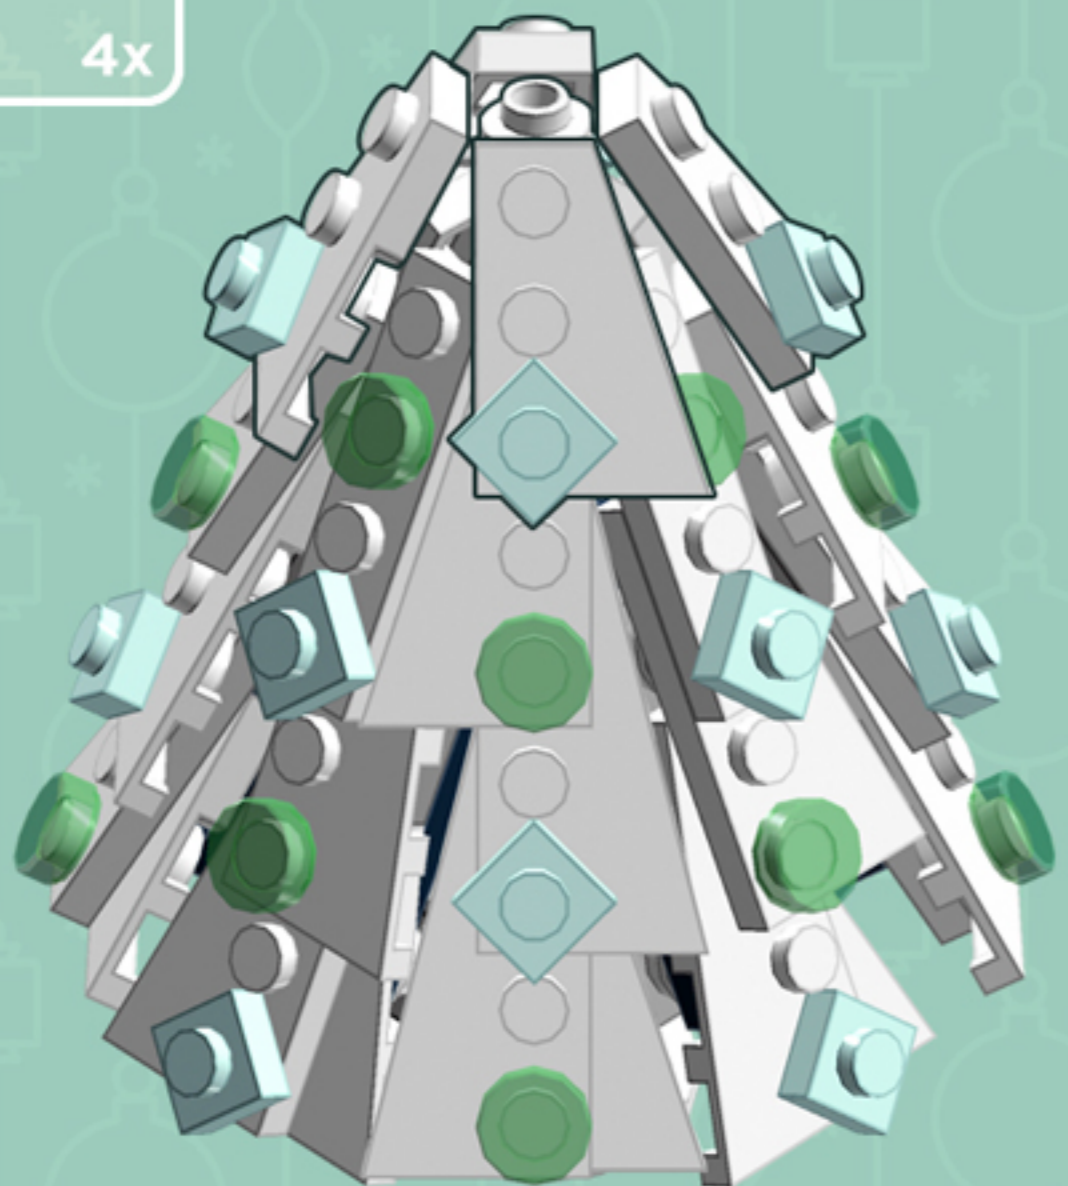

Fresh Snow CHRISTMAS TREE

A LEGO® project by Chris McVeigh
chrismcveigh.com

Element ID	Color	Description	Quantity
6058016	Aqua	Plate 1X1	24
6039869	Black	Brick 1X4X1 Inv. Bow	4
6052369	Black	Hole Ø4.8 Ver. W. 4 Holder	2
4614226	Black	Outer Cable 72Mm	1
362326	Black	Plate 1X3	4
4515369	Medium Stone Grey	Plate 1X2 W/Shaft Ø3.2	8
4211437	Medium Stone Grey	Roof Tile 1X2 Inv.	4
4646860	Tr. Green	Flat Tile 1X1, Round	18
4179875	White	Left Plate 2X3 W/Angle	4
4161326	White	Left Plate 2X4 W/Angle	8
4518400	White	Nose Cone Small 1X1	1
4179580	White	Parabolic Reflector Ø24X6,4	1

Element ID	Color	Description	Quantity
4547649	White	Pl.Round 1X1 W. Through Hole	4
302401	White	Plate 1X1	3
614101	White	Plate 1X1 Round	14
371001	White	Plate 1X4	4
302201	White	Plate 2X2	1
4565324	White	Plate 2X2 W 1 Knob	1
4179874	White	Right Plate 2X3 W/Angle	12
4160857	White	Right Plate 2X4 W/Angle	8
306201	White	Round Brick 1X1	5
390001	White	Sign - Stop	1
<i>Optional parts for additional configurations:</i>			
6022171	Tr. Light Blue	Flat Tile 1X1, Round	18

4x

4x

Alternate Decoration

Alternate Decoration

*For more fun builds,
please pop by chrismcveigh.com,
visit me at facebook.com/c.mcveigh.photos,
or follow me on twitter [@actionfigured](https://twitter.com/actionfigured)*