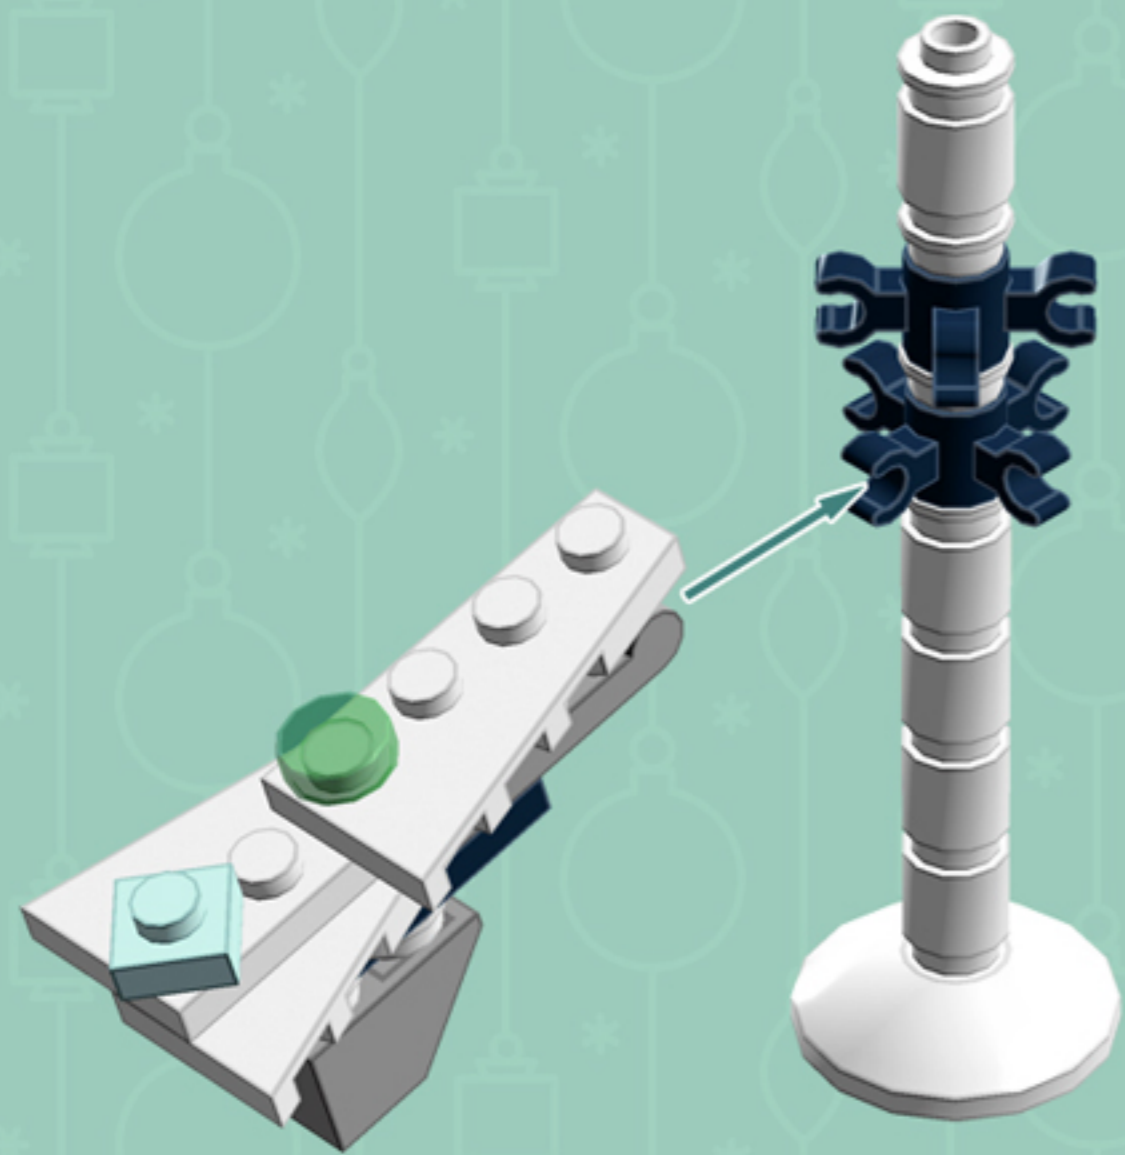

Fresh Snow CHRISTMAS TREE

A LEGO® project by Chris McVeigh
chrismcveigh.com

Element ID	Color	Description	Quantity
6058016	Aqua	Plate 1X1	24
6039869	Black	Brick 1X4X1 Inv. Bow	4
6052369	Black	Hole Ø4.8 Ver. W. 4 Holder	2
4614226	Black	Outer Cable 72Mm	1
362326	Black	Plate 1X3	4
4515369	Medium Stone Grey	Plate 1X2 W/Shaft Ø3.2	8
4211437	Medium Stone Grey	Roof Tile 1X2 Inv.	4
4646860	Tr. Green	Flat Tile 1X1, Round	18
4179875	White	Left Plate 2X3 W/Angle	4
4161326	White	Left Plate 2X4 W/Angle	8
4518400	White	Nose Cone Small 1X1	1
4179580	White	Parabolic Reflector Ø24X6,4	1

Element ID	Color	Description	Quantity
4547649	White	Pl.Round 1X1 W. Through Hole	4
302401	White	Plate 1X1	3
614101	White	Plate 1X1 Round	14
371001	White	Plate 1X4	4
302201	White	Plate 2X2	1
4565324	White	Plate 2X2 W 1 Knob	1
4179874	White	Right Plate 2X3 W/Angle	12
4160857	White	Right Plate 2X4 W/Angle	8
306201	White	Round Brick 1X1	5
390001	White	Sign - Stop	1
<i>Optional parts for additional configurations:</i>			
6022171	Tr. Light Blue	Flat Tile 1X1, Round	18