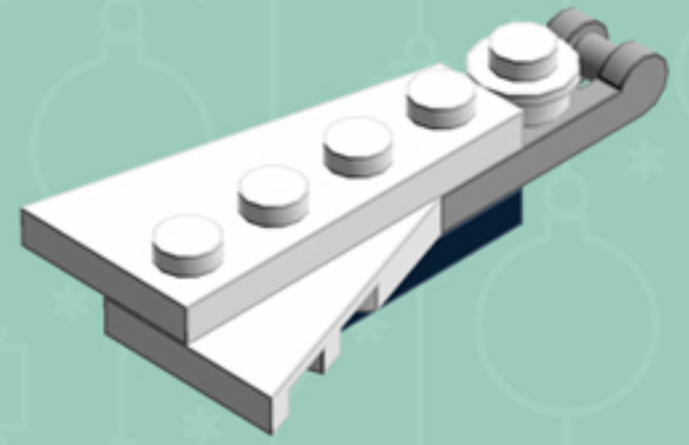

Fresh Snow CHRISTMAS TREE

A LEGO® project by Chris McVeigh
chrismcveigh.com

Element ID	Color	Description	Quantity
6058016	Aqua	Plate 1X1	24
6039869	Black	Brick 1X4X1 Inv. Bow	4
6052369	Black	Hole Ø4.8 Ver. W. 4 Holder	2
4614226	Black	Outer Cable 72Mm	1
362326	Black	Plate 1X3	4
4515369	Medium Stone Grey	Plate 1X2 W/Shaft Ø3.2	8
4211437	Medium Stone Grey	Roof Tile 1X2 Inv.	4
4646860	Tr. Green	Flat Tile 1X1, Round	18
4179875	White	Left Plate 2X3 W/Angle	4
4161326	White	Left Plate 2X4 W/Angle	8
4518400	White	Nose Cone Small 1X1	1
4179580	White	Parabolic Reflector Ø24X6,4	1

Element ID	Color	Description	Quantity
4547649	White	Pl.Round 1X1 W. Through Hole	4
302401	White	Plate 1X1	3
614101	White	Plate 1X1 Round	14
371001	White	Plate 1X4	4
302201	White	Plate 2X2	1
4565324	White	Plate 2X2 W 1 Knob	1
4179874	White	Right Plate 2X3 W/Angle	12
4160857	White	Right Plate 2X4 W/Angle	8
306201	White	Round Brick 1X1	5
390001	White	Sign - Stop	1
<i>Optional parts for additional configurations:</i>			
6022171	Tr. Light Blue	Flat Tile 1X1, Round	18