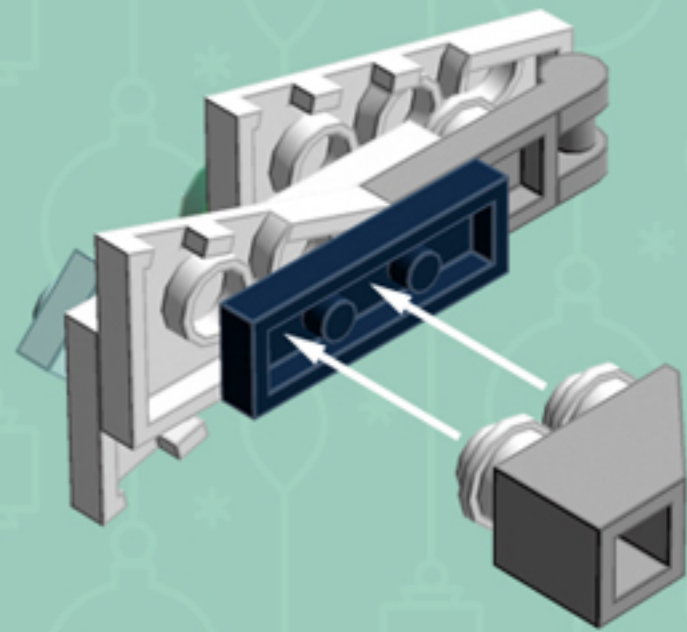

Fresh Snow CHRISTMAS TREE

A LEGO® project by Chris McVeigh
chrismcveigh.com

Element ID	Color	Description	Quantity
6058016	Aqua	Plate 1X1	24
6039869	Black	Brick 1X4X1 Inv. Bow	4
6052369	Black	Hole Ø4.8 Ver. W. 4 Holder	2
4614226	Black	Outer Cable 72Mm	1
362326	Black	Plate 1X3	4
4515369	Medium Stone Grey	Plate 1X2 W/Shaft Ø3.2	8
4211437	Medium Stone Grey	Roof Tile 1X2 Inv.	4
4646860	Tr. Green	Flat Tile 1X1, Round	18
4179875	White	Left Plate 2X3 W/Angle	4
4161326	White	Left Plate 2X4 W/Angle	8
4518400	White	Nose Cone Small 1X1	1
4179580	White	Parabolic Reflector Ø24X6,4	1

Element ID	Color	Description	Quantity
4547649	White	Pl.Round 1X1 W. Through Hole	4
302401	White	Plate 1X1	3
614101	White	Plate 1X1 Round	14
371001	White	Plate 1X4	4
302201	White	Plate 2X2	1
4565324	White	Plate 2X2 W 1 Knob	1
4179874	White	Right Plate 2X3 W/Angle	12
4160857	White	Right Plate 2X4 W/Angle	8
306201	White	Round Brick 1X1	5
390001	White	Sign - Stop	1
<i>Optional parts for additional configurations:</i>			
6022171	Tr. Light Blue	Flat Tile 1X1, Round	18