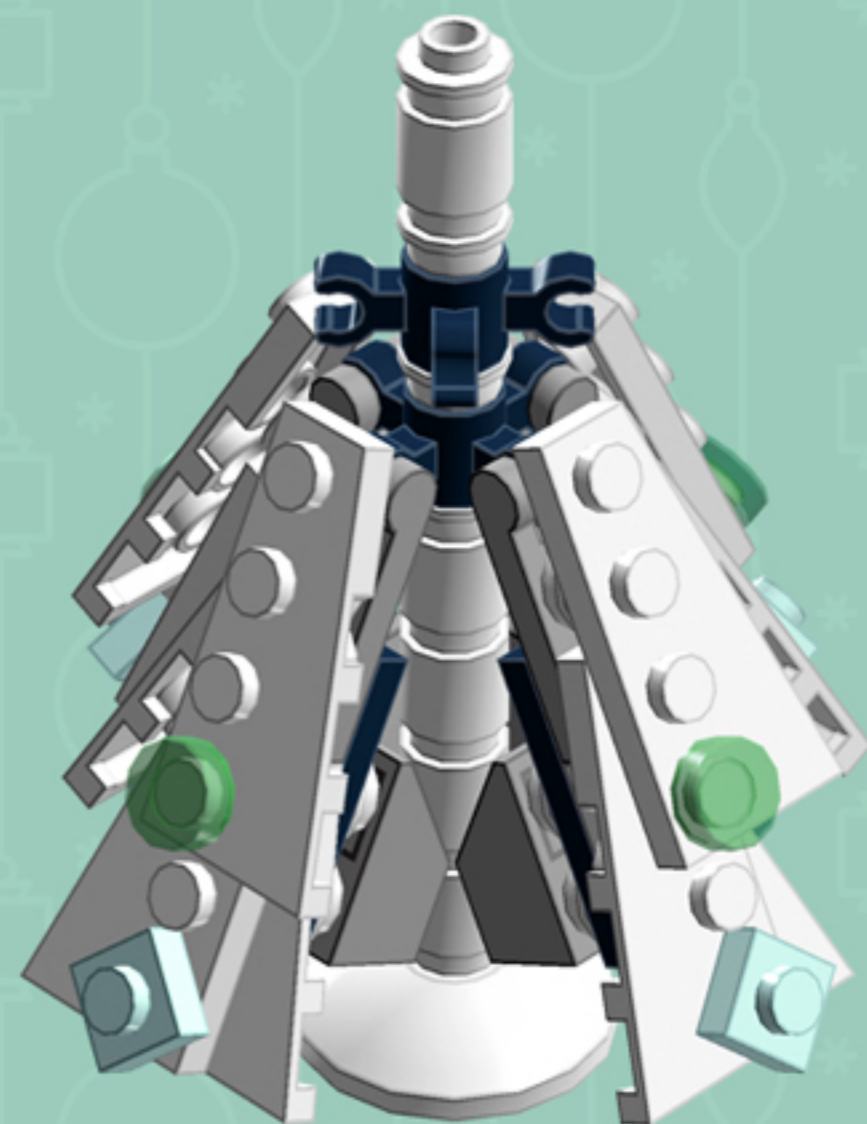

Fresh Snow CHRISTMAS TREE

A LEGO® project by Chris McVeigh
chrismcveigh.com

Element ID	Color	Description	Quantity
6058016	Aqua	Plate 1X1	24
6039869	Black	Brick 1X4X1 Inv. Bow	4
6052369	Black	Hole Ø4.8 Ver. W. 4 Holder	2
4614226	Black	Outer Cable 72Mm	1
362326	Black	Plate 1X3	4
4515369	Medium Stone Grey	Plate 1X2 W/Shaft Ø3.2	8
4211437	Medium Stone Grey	Roof Tile 1X2 Inv.	4
4646860	Tr. Green	Flat Tile 1X1, Round	18
4179875	White	Left Plate 2X3 W/Angle	4
4161326	White	Left Plate 2X4 W/Angle	8
4518400	White	Nose Cone Small 1X1	1
4179580	White	Parabolic Reflector Ø24X6,4	1

Element ID	Color	Description	Quantity
4547649	White	Pl.Round 1X1 W. Through Hole	4
302401	White	Plate 1X1	3
614101	White	Plate 1X1 Round	14
371001	White	Plate 1X4	4
302201	White	Plate 2X2	1
4565324	White	Plate 2X2 W 1 Knob	1
4179874	White	Right Plate 2X3 W/Angle	12
4160857	White	Right Plate 2X4 W/Angle	8
306201	White	Round Brick 1X1	5
390001	White	Sign - Stop	1
<i>Optional parts for additional configurations:</i>			
6022171	Tr. Light Blue	Flat Tile 1X1, Round	18