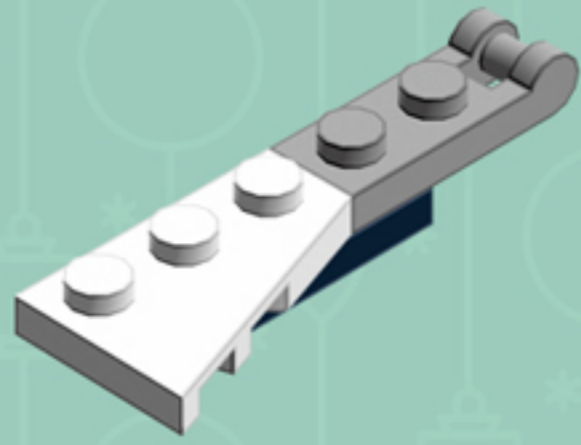

Fresh Snow CHRISTMAS TREE

A LEGO® project by Chris McVeigh
chrismcveigh.com

Element ID	Color	Description	Quantity
6058016	Aqua	Plate 1X1	24
6039869	Black	Brick 1X4X1 Inv. Bow	4
6052369	Black	Hole Ø4.8 Ver. W. 4 Holder	2
4614226	Black	Outer Cable 72Mm	1
362326	Black	Plate 1X3	4
4515369	Medium Stone Grey	Plate 1X2 W/Shaft Ø3.2	8
4211437	Medium Stone Grey	Roof Tile 1X2 Inv.	4
4646860	Tr. Green	Flat Tile 1X1, Round	18
4179875	White	Left Plate 2X3 W/Angle	4
4161326	White	Left Plate 2X4 W/Angle	8
4518400	White	Nose Cone Small 1X1	1
4179580	White	Parabolic Reflector Ø24X6,4	1

Element ID	Color	Description	Quantity
4547649	White	Pl.Round 1X1 W. Through Hole	4
302401	White	Plate 1X1	3
614101	White	Plate 1X1 Round	14
371001	White	Plate 1X4	4
302201	White	Plate 2X2	1
4565324	White	Plate 2X2 W 1 Knob	1
4179874	White	Right Plate 2X3 W/Angle	12
4160857	White	Right Plate 2X4 W/Angle	8
306201	White	Round Brick 1X1	5
390001	White	Sign - Stop	1
<i>Optional parts for additional configurations:</i>			
6022171	Tr. Light Blue	Flat Tile 1X1, Round	18