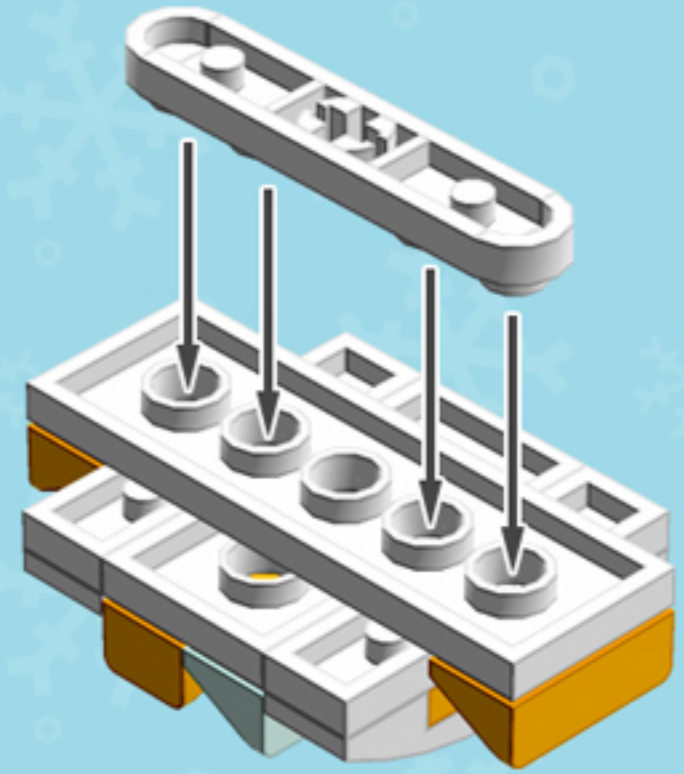

Amber Frill
Trident
ORNAMENT

A LEGO® project by Chris McVeigh
chrismcveigh.com

Element ID	Color	Description	Quantity
 6094137	Aqua	Roof Tile 1X1X2/3, Abs	12
 6097511	Flame Yellowish Orange	Plate 2X4	3
 6023173	Flame Yellowish Orange	Roof Tile 1X1X2/3, Abs	12
 6024286	Flame Yellowish Orange	Roof Tile 1X2X2/3, Abs	6
 4502595	Medium Stone Grey	3-Branch Cross Axle W/Cross H.	1
 4211805	Medium Stone Grey	Cross Axle 7M	1
 6030875	Silver Metallic	Tool Set (Box Wrench)	1
 4518400	White	Nose Cone Small 1X1	2
 371001	White	Plate 1X4	6
 370901	White	Plate 2X4, 3Xø4.9	3
 4527947	White	Plate 2X6 W. Holes	3
 6023806	White	Plate W. Bow 1X4X2/3	6
 4527839	White	Technic Rotor, 2 Blades	3