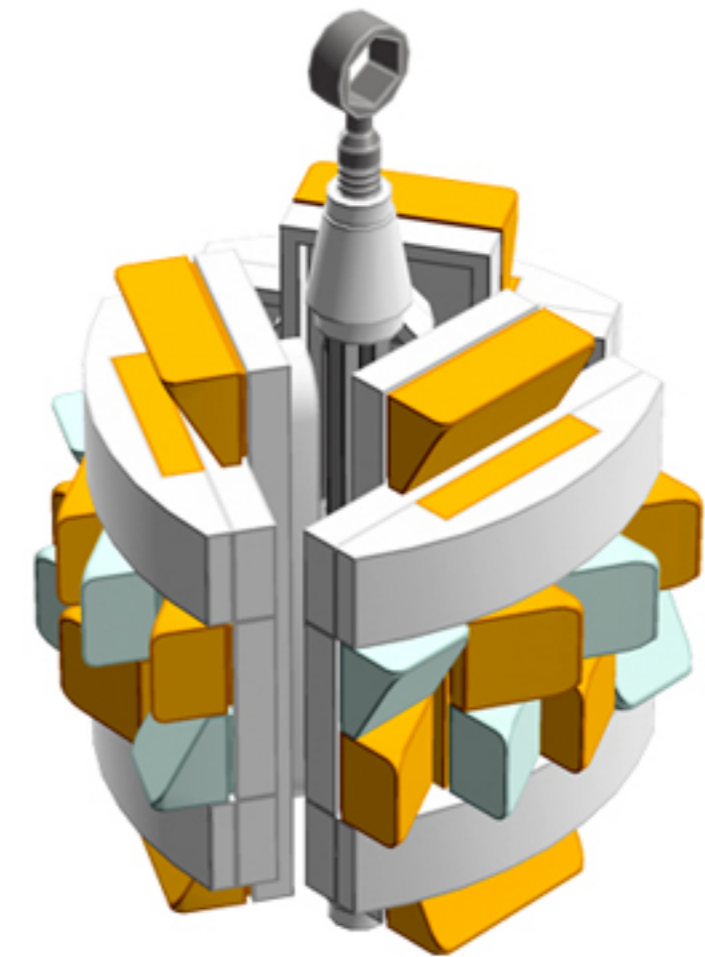

Amber Frill
Trident
ORNAMENT

A LEGO® project by Chris McVeigh
chrismcveigh.com

Element ID	Color	Description	Quantity
 6094137	Aqua	Roof Tile 1X1X2/3, Abs	12
 6097511	Flame Yellowish Orange	Plate 2X4	3
 6023173	Flame Yellowish Orange	Roof Tile 1X1X2/3, Abs	12
 6024286	Flame Yellowish Orange	Roof Tile 1X2X2/3, Abs	6
 4502595	Medium Stone Grey	3-Branch Cross Axle W/Cross H.	1
 4211805	Medium Stone Grey	Cross Axle 7M	1
 6030875	Silver Metallic	Tool Set (Box Wrench)	1
 4518400	White	Nose Cone Small 1X1	2
 371001	White	Plate 1X4	6
 370901	White	Plate 2X4, 3Xø4.9	3
 4527947	White	Plate 2X6 W. Holes	3
 6023806	White	Plate W. Bow 1X4X2/3	6
 4527839	White	Technic Rotor, 2 Blades	3