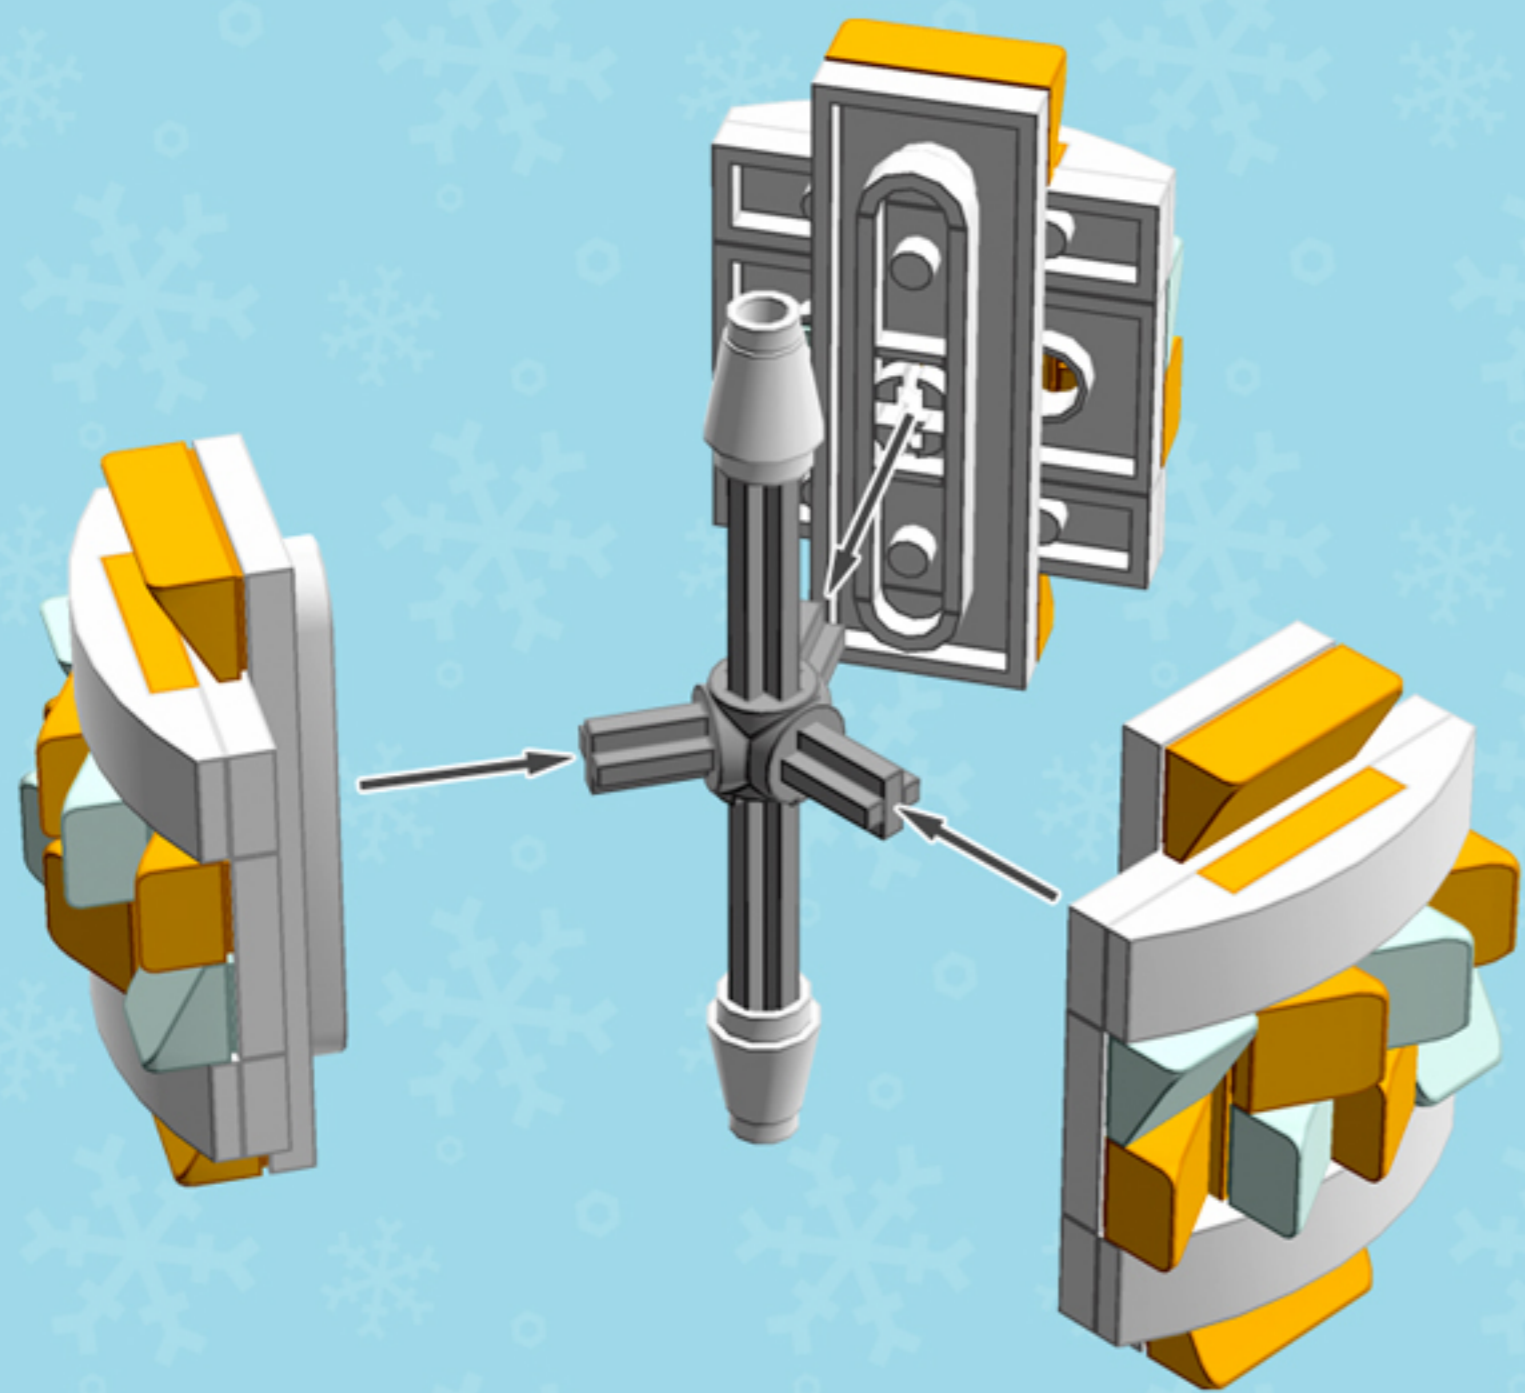

Amber Frill
Trident
ORNAMENT

A LEGO® project by Chris McVeigh
chrismcveigh.com

Element ID	Color	Description	Quantity
 6094137	Aqua	Roof Tile 1X1X2/3, Abs	12
 6097511	Flame Yellowish Orange	Plate 2X4	3
 6023173	Flame Yellowish Orange	Roof Tile 1X1X2/3, Abs	12
 6024286	Flame Yellowish Orange	Roof Tile 1X2X2/3, Abs	6
 4502595	Medium Stone Grey	3-Branch Cross Axle W/Cross H.	1
 4211805	Medium Stone Grey	Cross Axle 7M	1
 6030875	Silver Metallic	Tool Set (Box Wrench)	1
 4518400	White	Nose Cone Small 1X1	2
 371001	White	Plate 1X4	6
 370901	White	Plate 2X4, 3Xø4.9	3
 4527947	White	Plate 2X6 W. Holes	3
 6023806	White	Plate W. Bow 1X4X2/3	6
 4527839	White	Technic Rotor, 2 Blades	3

3x

*For more fun builds,
please pop by chrismcveigh.com,
visit me at facebook.com/c.mcveigh.photos,
or follow me on twitter [@actionfigured](https://twitter.com/actionfigured)*

Purchase custom building kits at shop.chrismcveigh.com