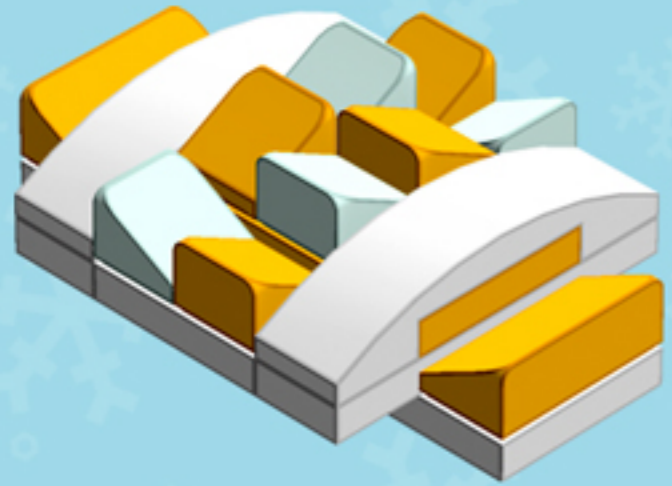

Amber Frill
Trident
ORNAMENT

A LEGO® project by Chris McVeigh
chrismcveigh.com

Element ID	Color	Description	Quantity
 6094137	Aqua	Roof Tile 1X1X2/3, Abs	12
 6097511	Flame Yellowish Orange	Plate 2X4	3
 6023173	Flame Yellowish Orange	Roof Tile 1X1X2/3, Abs	12
 6024286	Flame Yellowish Orange	Roof Tile 1X2X2/3, Abs	6
 4502595	Medium Stone Grey	3-Branch Cross Axle W/Cross H.	1
 4211805	Medium Stone Grey	Cross Axle 7M	1
 6030875	Silver Metallic	Tool Set (Box Wrench)	1
 4518400	White	Nose Cone Small 1X1	2
 371001	White	Plate 1X4	6
 370901	White	Plate 2X4, 3Xø4.9	3
 4527947	White	Plate 2X6 W. Holes	3
 6023806	White	Plate W. Bow 1X4X2/3	6
 4527839	White	Technic Rotor, 2 Blades	3