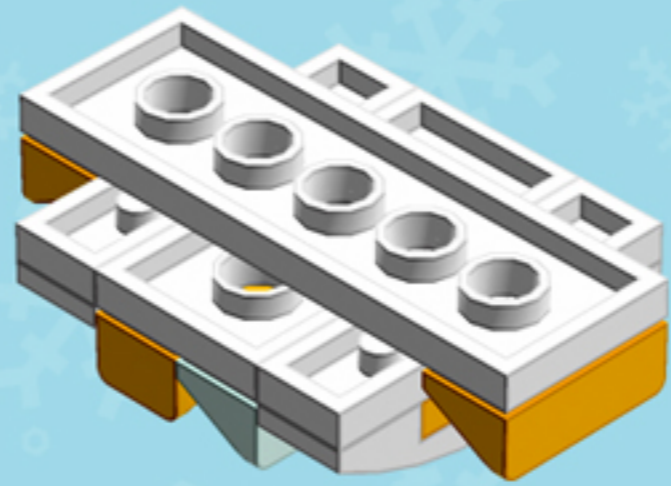

Amber Frill
Trident
ORNAMENT

A LEGO® project by Chris McVeigh
chrismcveigh.com

Element ID	Color	Description	Quantity
 6094137	Aqua	Roof Tile 1X1X2/3, Abs	12
 6097511	Flame Yellowish Orange	Plate 2X4	3
 6023173	Flame Yellowish Orange	Roof Tile 1X1X2/3, Abs	12
 6024286	Flame Yellowish Orange	Roof Tile 1X2X2/3, Abs	6
 4502595	Medium Stone Grey	3-Branch Cross Axle W/Cross H.	1
 4211805	Medium Stone Grey	Cross Axle 7M	1
 6030875	Silver Metallic	Tool Set (Box Wrench)	1
 4518400	White	Nose Cone Small 1X1	2
 371001	White	Plate 1X4	6
 370901	White	Plate 2X4, 3Xø4.9	3
 4527947	White	Plate 2X6 W. Holes	3
 6023806	White	Plate W. Bow 1X4X2/3	6
 4527839	White	Technic Rotor, 2 Blades	3