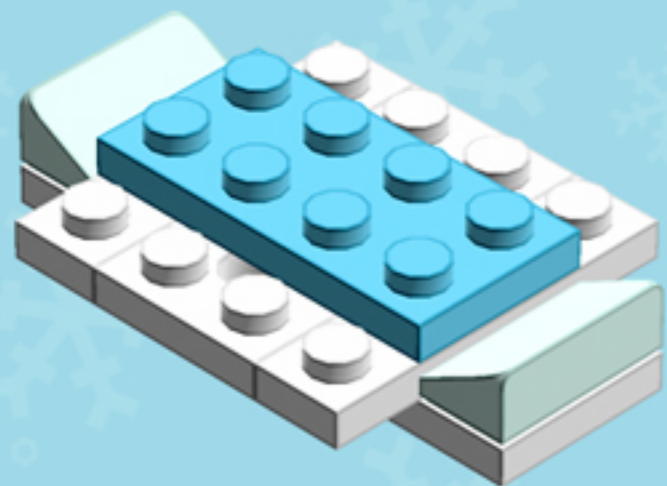

Azure Frill
Trident
ORNAMENT

A LEGO® project by Chris McVeigh
chrismcveigh.com

Element ID	Color	Description	Quantity
6094137	Aqua	Roof Tile 1X1X2/3, Abs	12
4616211	Aqua	Roof Tile 1X2X2/3, Abs	6
4655256	Medium Azur	Plate 2X4	3
4619520	Medium Azur	Roof Tile 1X1X2/3, Abs	12
4502595	Medium Stone Grey	3-Branch Cross Axle W/Cross H.	1
4211805	Medium Stone Grey	Cross Axle 7M	1
6030875	Silver Metallic	Tool Set (Box Wrench)	1
4518400	White	Nose Cone Small 1X1	2
371001	White	Plate 1X4	6
370901	White	Plate 2X4, 3Xø4.9	3
4527947	White	Plate 2X6 W. Holes	3
6023806	White	Plate W. Bow 1X4X2/3	6
4527839	White	Technic Rotor, 2 Blades	3