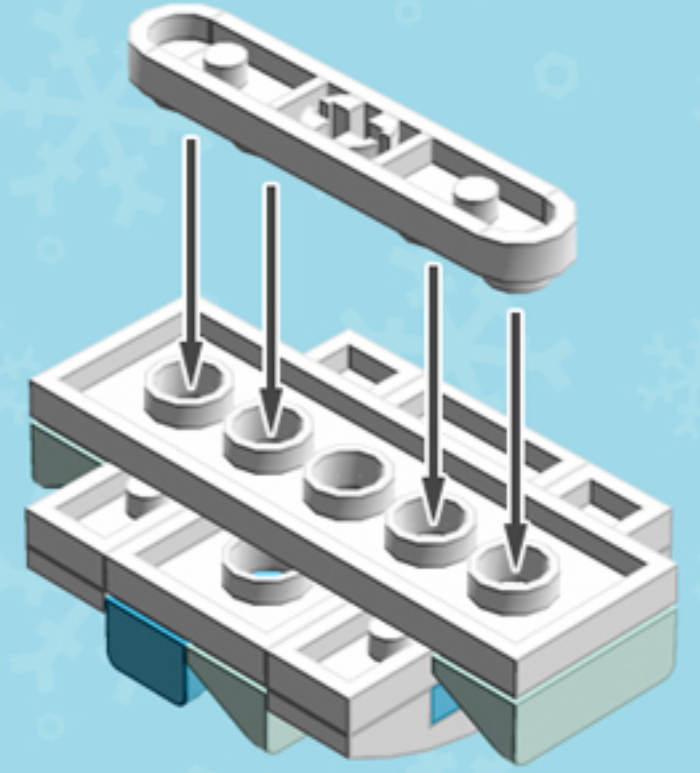

Azure Frill
Trident
ORNAMENT

A LEGO® project by Chris McVeigh
chrismcveigh.com

Element ID	Color	Description	Quantity
6094137	Aqua	Roof Tile 1X1X2/3, Abs	12
4616211	Aqua	Roof Tile 1X2X2/3, Abs	6
4655256	Medium Azur	Plate 2X4	3
4619520	Medium Azur	Roof Tile 1X1X2/3, Abs	12
4502595	Medium Stone Grey	3-Branch Cross Axle W/Cross H.	1
4211805	Medium Stone Grey	Cross Axle 7M	1
6030875	Silver Metallic	Tool Set (Box Wrench)	1
4518400	White	Nose Cone Small 1X1	2
371001	White	Plate 1X4	6
370901	White	Plate 2X4, 3Xø4.9	3
4527947	White	Plate 2X6 W. Holes	3
6023806	White	Plate W. Bow 1X4X2/3	6
4527839	White	Technic Rotor, 2 Blades	3