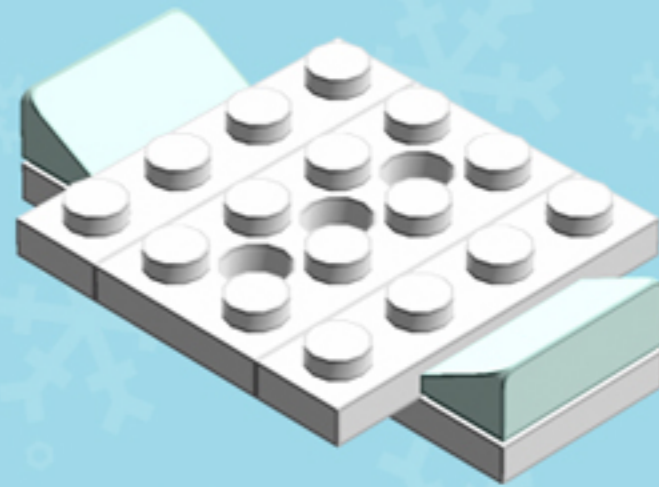

Azure Frill
Trident
ORNAMENT

A LEGO® project by Chris McVeigh
chrismcveigh.com

Element ID	Color	Description	Quantity
6094137	Aqua	Roof Tile 1X1X2/3, Abs	12
4616211	Aqua	Roof Tile 1X2X2/3, Abs	6
4655256	Medium Azur	Plate 2X4	3
4619520	Medium Azur	Roof Tile 1X1X2/3, Abs	12
4502595	Medium Stone Grey	3-Branch Cross Axle W/Cross H.	1
4211805	Medium Stone Grey	Cross Axle 7M	1
6030875	Silver Metallic	Tool Set (Box Wrench)	1
4518400	White	Nose Cone Small 1X1	2
371001	White	Plate 1X4	6
370901	White	Plate 2X4, 3Xø4.9	3
4527947	White	Plate 2X6 W. Holes	3
6023806	White	Plate W. Bow 1X4X2/3	6
4527839	White	Technic Rotor, 2 Blades	3