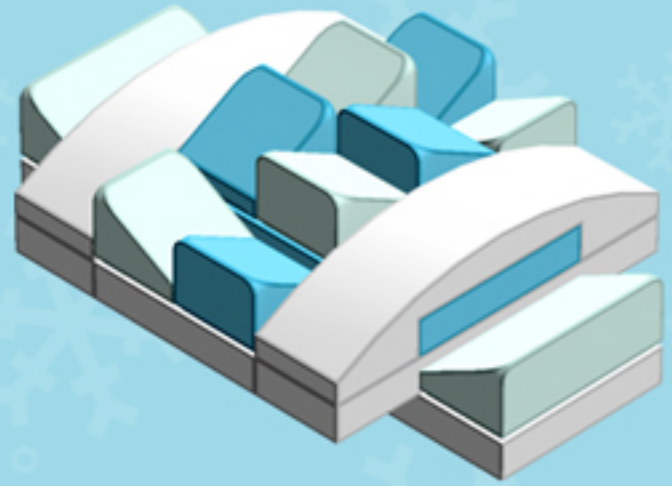

Azure Frill
Trident
ORNAMENT

A LEGO® project by Chris McVeigh
chrismcveigh.com

Element ID	Color	Description	Quantity
6094137	Aqua	Roof Tile 1X1X2/3, Abs	12
4616211	Aqua	Roof Tile 1X2X2/3, Abs	6
4655256	Medium Azur	Plate 2X4	3
4619520	Medium Azur	Roof Tile 1X1X2/3, Abs	12
4502595	Medium Stone Grey	3-Branch Cross Axle W/Cross H.	1
4211805	Medium Stone Grey	Cross Axle 7M	1
6030875	Silver Metallic	Tool Set (Box Wrench)	1
4518400	White	Nose Cone Small 1X1	2
371001	White	Plate 1X4	6
370901	White	Plate 2X4, 3Xø4.9	3
4527947	White	Plate 2X6 W. Holes	3
6023806	White	Plate W. Bow 1X4X2/3	6
4527839	White	Technic Rotor, 2 Blades	3