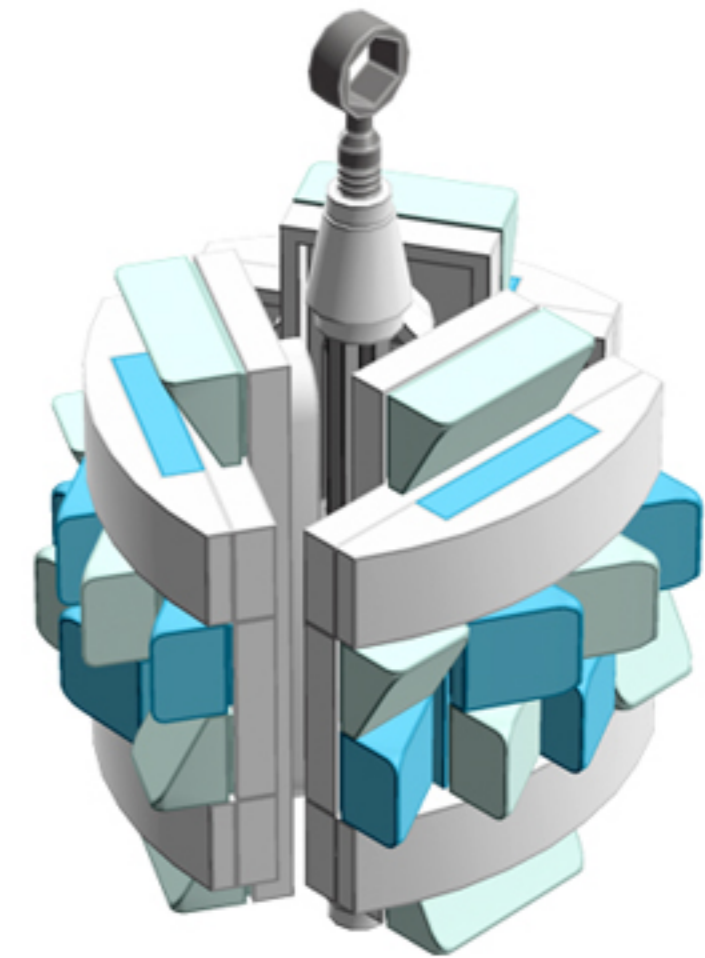

Azure Frill
Trident
ORNAMENT

A LEGO® project by Chris McVeigh
chrismcveigh.com

Element ID	Color	Description	Quantity
6094137	Aqua	Roof Tile 1X1X2/3, Abs	12
4616211	Aqua	Roof Tile 1X2X2/3, Abs	6
4655256	Medium Azur	Plate 2X4	3
4619520	Medium Azur	Roof Tile 1X1X2/3, Abs	12
4502595	Medium Stone Grey	3-Branch Cross Axle W/Cross H.	1
4211805	Medium Stone Grey	Cross Axle 7M	1
6030875	Silver Metallic	Tool Set (Box Wrench)	1
4518400	White	Nose Cone Small 1X1	2
371001	White	Plate 1X4	6
370901	White	Plate 2X4, 3Xø4.9	3
4527947	White	Plate 2X6 W. Holes	3
6023806	White	Plate W. Bow 1X4X2/3	6
4527839	White	Technic Rotor, 2 Blades	3

3x

*For more fun builds,
please pop by chrismcveigh.com,
visit me at facebook.com/c.mcveigh.photos,
or follow me on twitter [@actionfigured](https://twitter.com/actionfigured)*

Purchase custom building kits at shop.chrismcveigh.com