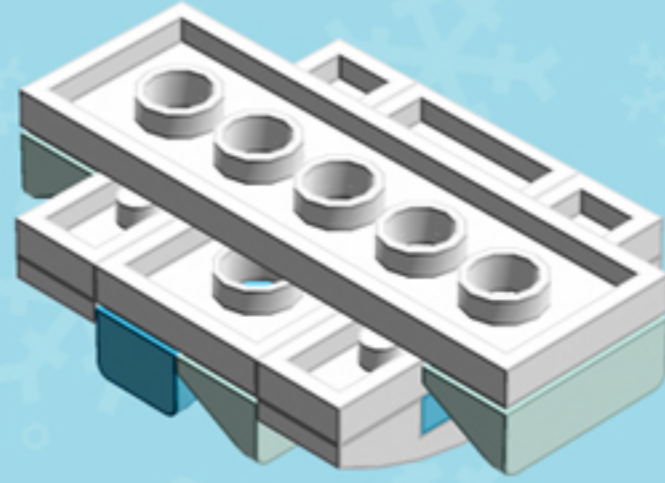

Azure Frill
Trident
ORNAMENT

A LEGO® project by Chris McVeigh
chrismcveigh.com

Element ID	Color	Description	Quantity
6094137	Aqua	Roof Tile 1X1X2/3, Abs	12
4616211	Aqua	Roof Tile 1X2X2/3, Abs	6
4655256	Medium Azur	Plate 2X4	3
4619520	Medium Azur	Roof Tile 1X1X2/3, Abs	12
4502595	Medium Stone Grey	3-Branch Cross Axle W/Cross H.	1
4211805	Medium Stone Grey	Cross Axle 7M	1
6030875	Silver Metallic	Tool Set (Box Wrench)	1
4518400	White	Nose Cone Small 1X1	2
371001	White	Plate 1X4	6
370901	White	Plate 2X4, 3Xø4.9	3
4527947	White	Plate 2X6 W. Holes	3
6023806	White	Plate W. Bow 1X4X2/3	6
4527839	White	Technic Rotor, 2 Blades	3