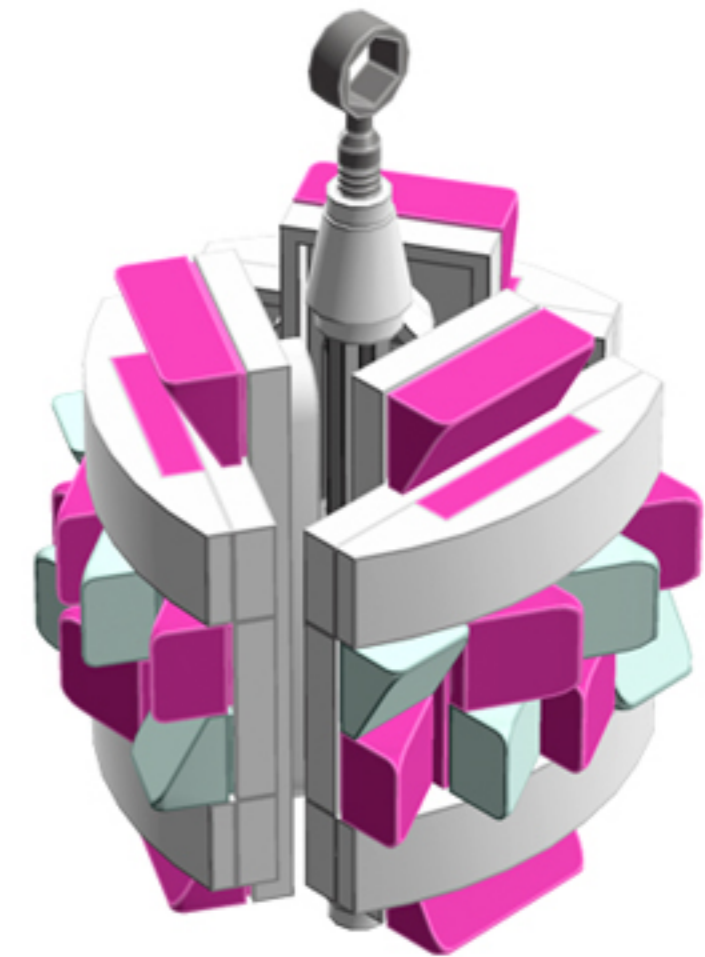

Fuchsia Frill  
Trident  
**ORNAMENT**

*A LEGO® project by Chris McVeigh*  
[chrismcveigh.com](http://chrismcveigh.com)

Element ID	Color	Description	Quantity
6094137	Aqua	Roof Tile 1X1X2/3, Abs	12
6056263	Bright Purple	Plate 2X4	3
6127601	Bright Purple	Roof Tile 1X1X2/3, Abs	12
6097095	Bright Purple	Roof Tile 1X2X2/3, Abs	6
4502595	Medium Stone Grey	3-Branch Cross Axle W/Cross H.	1
4211805	Medium Stone Grey	Cross Axle 7M	1
6030875	Silver Metallic	Tool Set (Box Wrench)	1
4518400	White	Nose Cone Small 1X1	2
371001	White	Plate 1X4	6
370901	White	Plate 2X4, 3Xø4.9	3
4527947	White	Plate 2X6 W. Holes	3
6023806	White	Plate W. Bow 1X4X2/3	6
4527839	White	Technic Rotor, 2 Blades	3

3x

*For more fun builds,  
please pop by [chrismcveigh.com](http://chrismcveigh.com),  
visit me at [facebook.com/c.mcveigh.photos](https://facebook.com/c.mcveigh.photos),  
or follow me on twitter [@actionfigured](https://twitter.com/actionfigured)*