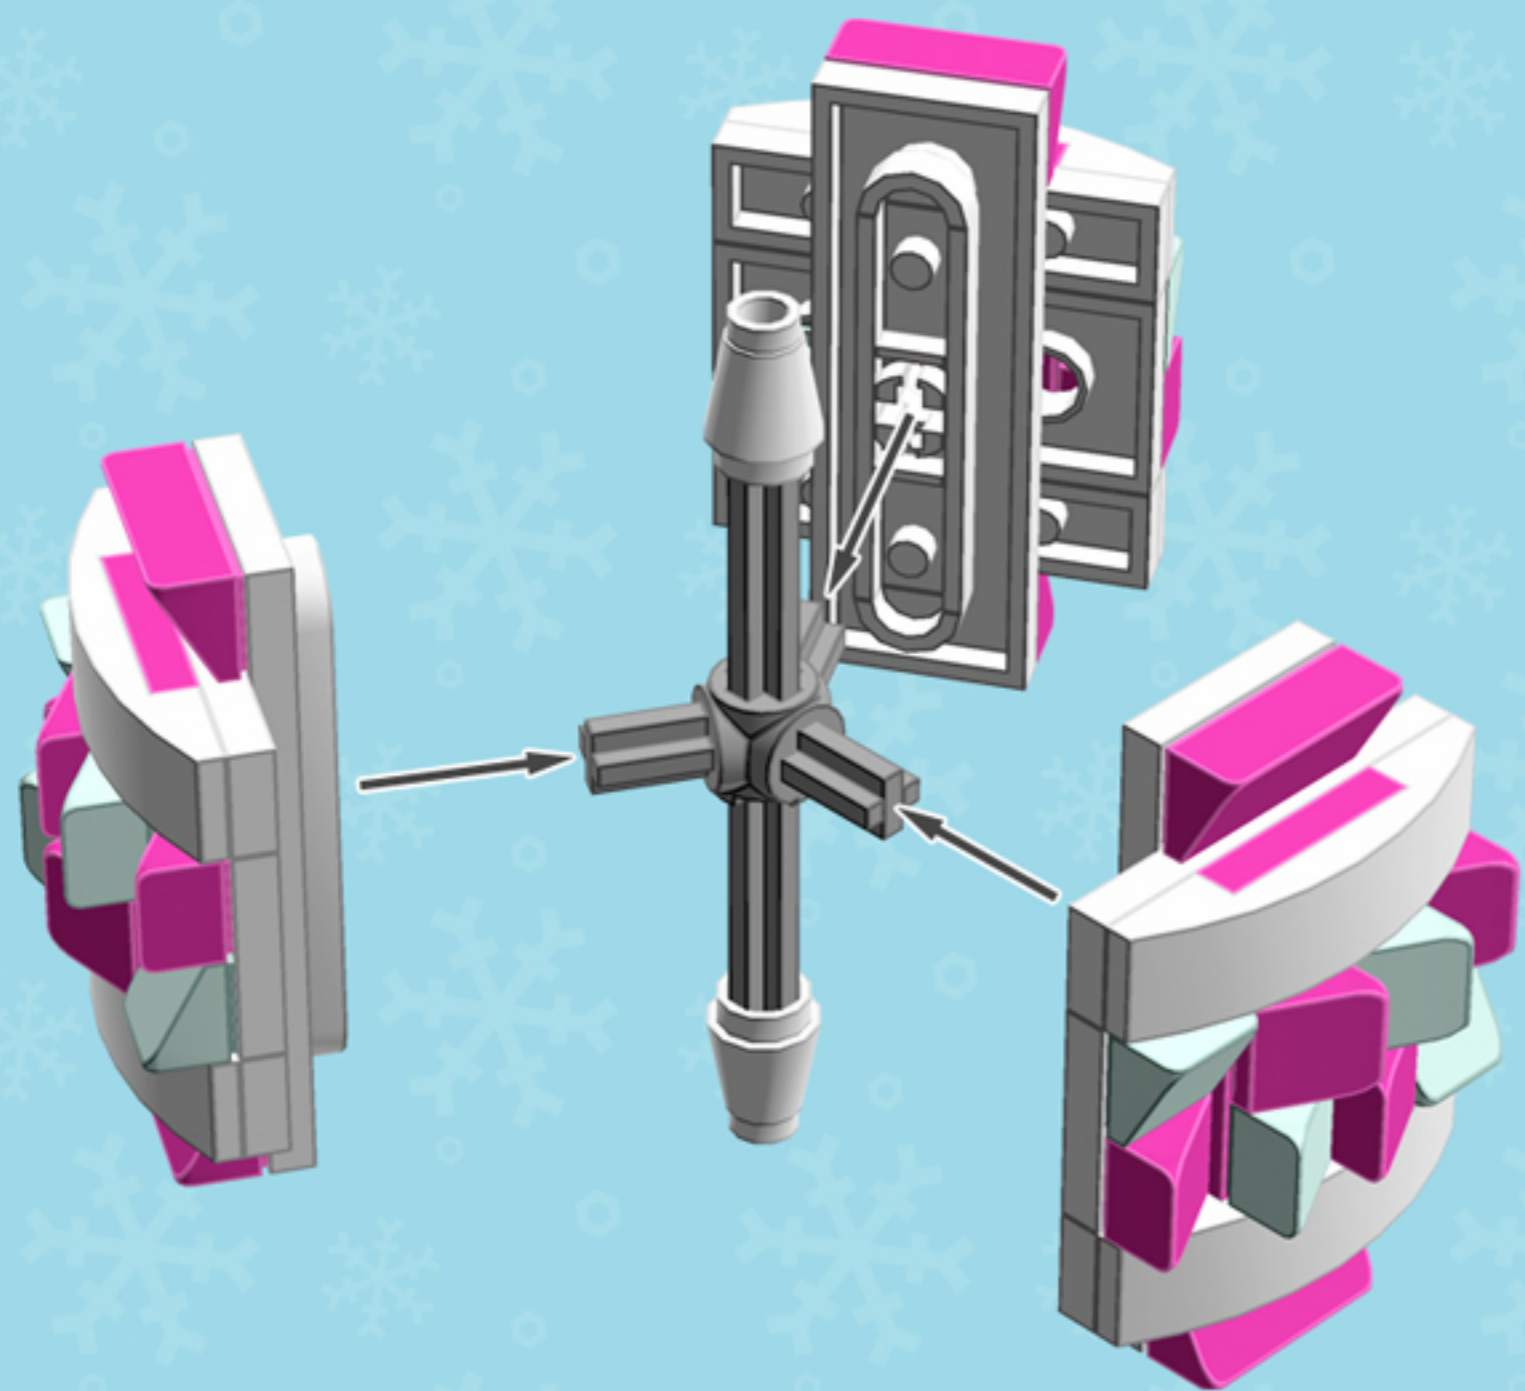

Fuchsia Frill  
Trident  
**ORNAMENT**

*A LEGO® project by Chris McVeigh*  
[chrismcveigh.com](http://chrismcveigh.com)

Element ID	Color	Description	Quantity
6094137	Aqua	Roof Tile 1X1X2/3, Abs	12
6056263	Bright Purple	Plate 2X4	3
6127601	Bright Purple	Roof Tile 1X1X2/3, Abs	12
6097095	Bright Purple	Roof Tile 1X2X2/3, Abs	6
4502595	Medium Stone Grey	3-Branch Cross Axle W/Cross H.	1
4211805	Medium Stone Grey	Cross Axle 7M	1
6030875	Silver Metallic	Tool Set (Box Wrench)	1
4518400	White	Nose Cone Small 1X1	2
371001	White	Plate 1X4	6
370901	White	Plate 2X4, 3Xø4.9	3
4527947	White	Plate 2X6 W. Holes	3
6023806	White	Plate W. Bow 1X4X2/3	6
4527839	White	Technic Rotor, 2 Blades	3

3x

*For more fun builds,  
please pop by [chrismcveigh.com](http://chrismcveigh.com),  
visit me at [facebook.com/c.mcveigh.photos](https://facebook.com/c.mcveigh.photos),  
or follow me on twitter [@actionfigured](https://twitter.com/actionfigured)*