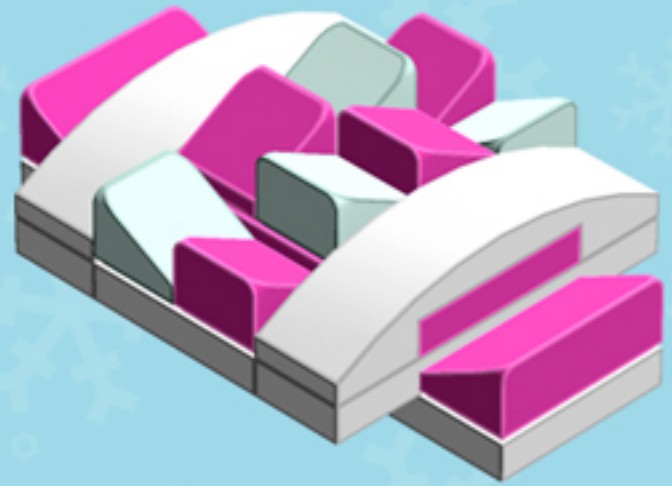

Fuchsia Frill  
Trident  
**ORNAMENT**

*A LEGO® project by Chris McVeigh*  
[chrismcveigh.com](http://chrismcveigh.com)

Element ID	Color	Description	Quantity
6094137	Aqua	Roof Tile 1X1X2/3, Abs	12
6056263	Bright Purple	Plate 2X4	3
6127601	Bright Purple	Roof Tile 1X1X2/3, Abs	12
6097095	Bright Purple	Roof Tile 1X2X2/3, Abs	6
4502595	Medium Stone Grey	3-Branch Cross Axle W/Cross H.	1
4211805	Medium Stone Grey	Cross Axle 7M	1
6030875	Silver Metallic	Tool Set (Box Wrench)	1
4518400	White	Nose Cone Small 1X1	2
371001	White	Plate 1X4	6
370901	White	Plate 2X4, 3Xø4.9	3
4527947	White	Plate 2X6 W. Holes	3
6023806	White	Plate W. Bow 1X4X2/3	6
4527839	White	Technic Rotor, 2 Blades	3