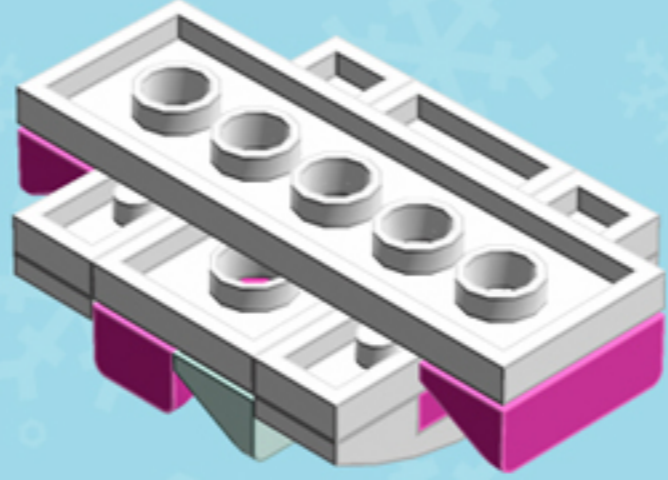

Fuchsia Frill  
Trident  
**ORNAMENT**

*A LEGO® project by Chris McVeigh*  
[chrismcveigh.com](http://chrismcveigh.com)

Element ID	Color	Description	Quantity
6094137	Aqua	Roof Tile 1X1X2/3, Abs	12
6056263	Bright Purple	Plate 2X4	3
6127601	Bright Purple	Roof Tile 1X1X2/3, Abs	12
6097095	Bright Purple	Roof Tile 1X2X2/3, Abs	6
4502595	Medium Stone Grey	3-Branch Cross Axle W/Cross H.	1
4211805	Medium Stone Grey	Cross Axle 7M	1
6030875	Silver Metallic	Tool Set (Box Wrench)	1
4518400	White	Nose Cone Small 1X1	2
371001	White	Plate 1X4	6
370901	White	Plate 2X4, 3Xø4.9	3
4527947	White	Plate 2X6 W. Holes	3
6023806	White	Plate W. Bow 1X4X2/3	6
4527839	White	Technic Rotor, 2 Blades	3

3x

*For more fun builds,  
please pop by [chrismcveigh.com](http://chrismcveigh.com),  
visit me at [facebook.com/c.mcveigh.photos](https://facebook.com/c.mcveigh.photos),  
or follow me on twitter [@actionfigured](https://twitter.com/actionfigured)*