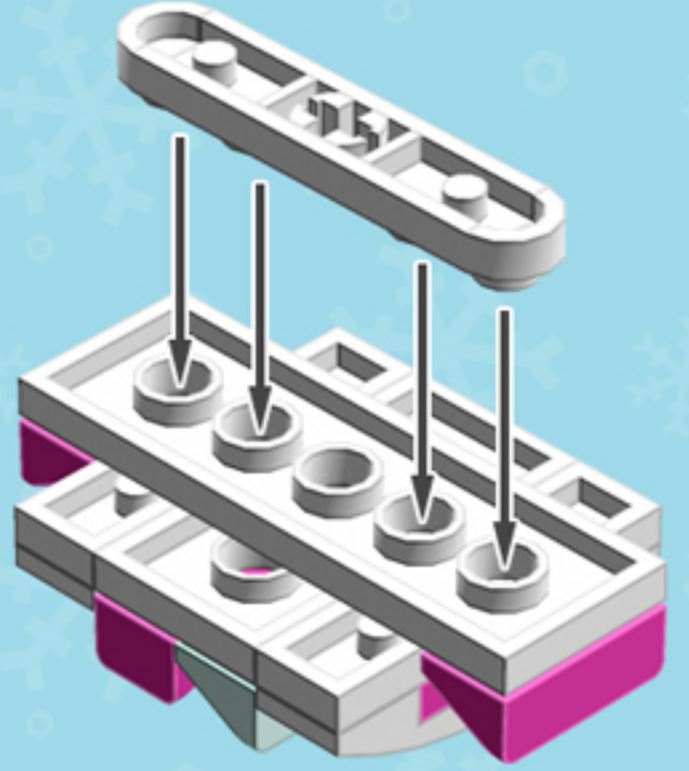

Fuchsia Frill  
Trident  
**ORNAMENT**

*A LEGO® project by Chris McVeigh*  
[chrismcveigh.com](http://chrismcveigh.com)

Element ID	Color	Description	Quantity
6094137	Aqua	Roof Tile 1X1X2/3, Abs	12
6056263	Bright Purple	Plate 2X4	3
6127601	Bright Purple	Roof Tile 1X1X2/3, Abs	12
6097095	Bright Purple	Roof Tile 1X2X2/3, Abs	6
4502595	Medium Stone Grey	3-Branch Cross Axle W/Cross H.	1
4211805	Medium Stone Grey	Cross Axle 7M	1
6030875	Silver Metallic	Tool Set (Box Wrench)	1
4518400	White	Nose Cone Small 1X1	2
371001	White	Plate 1X4	6
370901	White	Plate 2X4, 3Xø4.9	3
4527947	White	Plate 2X6 W. Holes	3
6023806	White	Plate W. Bow 1X4X2/3	6
4527839	White	Technic Rotor, 2 Blades	3

3x

*For more fun builds,  
please pop by [chrismcveigh.com](http://chrismcveigh.com),  
visit me at [facebook.com/c.mcveigh.photos](https://facebook.com/c.mcveigh.photos),  
or follow me on twitter [@actionfigured](https://twitter.com/actionfigured)*