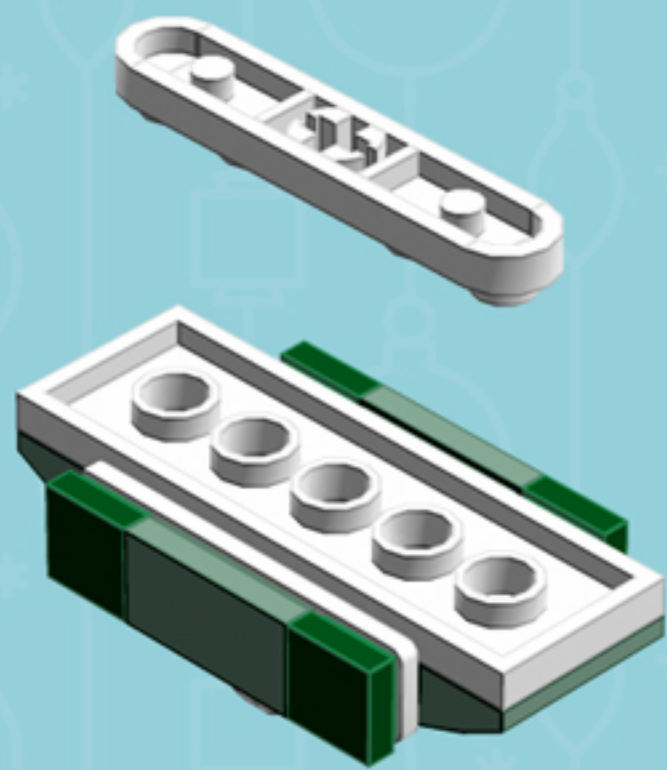

Fresh Spruce
Trident
ORNAMENT

A LEGO® project by Chris McVeigh
chrismcveigh.com

| Element ID | Color | Description | Quantity |
|------------|-------------------|--------------------------------|----------|
| 6030875 | Black | Tool Set (Box Wrench) | 1 |
| 6055171 | Earth Green | Flat Tile 1X1 | 12 |
| 4502595 | Medium Stone Grey | 3-Branch Cross Axle W/Cross H. | 1 |
| 4211805 | Medium Stone Grey | Cross Axle 7M | 1 |
| 4616578 | Sand Green | Flat Tile 1X2 | 6 |
| 6080431 | Sand Green | Plate W. Bow 2X2X2/3 | 6 |
| 6089574 | White | Angle Plate 1X2/1X4 | 6 |
| 4518400 | White | Nose Cone Small 1X1 | 2 |
| 370901 | White | Plate 2X4, 3Xø4.9 | 3 |
| 4527947 | White | Plate 2X6 W. Holes | 3 |
| 4547489 | White | Roof Tile 1X2X2/3, Abs | 6 |
| 4527839 | White | Technic Rotor, 2 Blades | 3 |