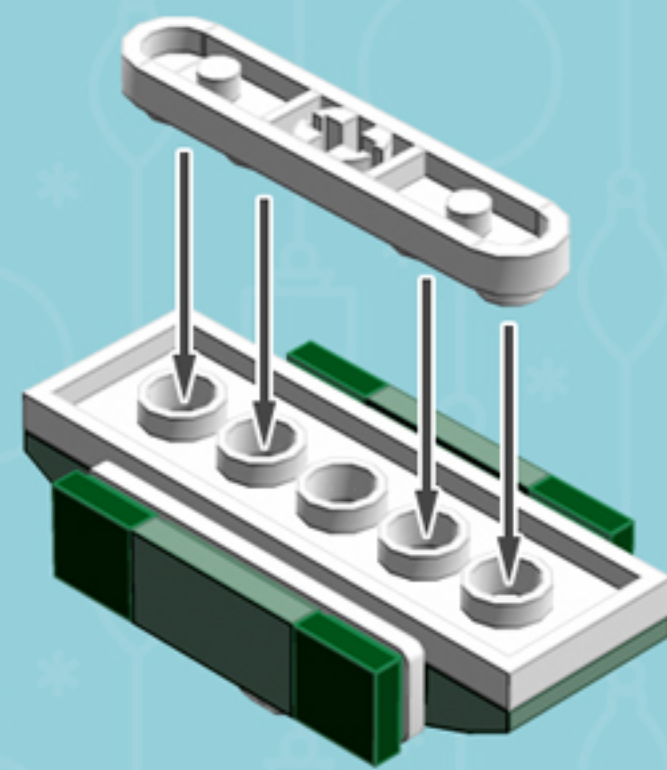

Fresh Spruce
Trident
ORNAMENT

A LEGO® project by Chris McVeigh
chrismcveigh.com

| Element ID | Color | Description | Quantity |
|------------|-------------------|--------------------------------|----------|
| 6030875 | Black | Tool Set (Box Wrench) | 1 |
| 6055171 | Earth Green | Flat Tile 1X1 | 12 |
| 4502595 | Medium Stone Grey | 3-Branch Cross Axle W/Cross H. | 1 |
| 4211805 | Medium Stone Grey | Cross Axle 7M | 1 |
| 4616578 | Sand Green | Flat Tile 1X2 | 6 |
| 6080431 | Sand Green | Plate W. Bow 2X2X2/3 | 6 |
| 6089574 | White | Angle Plate 1X2/1X4 | 6 |
| 4518400 | White | Nose Cone Small 1X1 | 2 |
| 370901 | White | Plate 2X4, 3Xø4.9 | 3 |
| 4527947 | White | Plate 2X6 W. Holes | 3 |
| 4547489 | White | Roof Tile 1X2X2/3, Abs | 6 |
| 4527839 | White | Technic Rotor, 2 Blades | 3 |