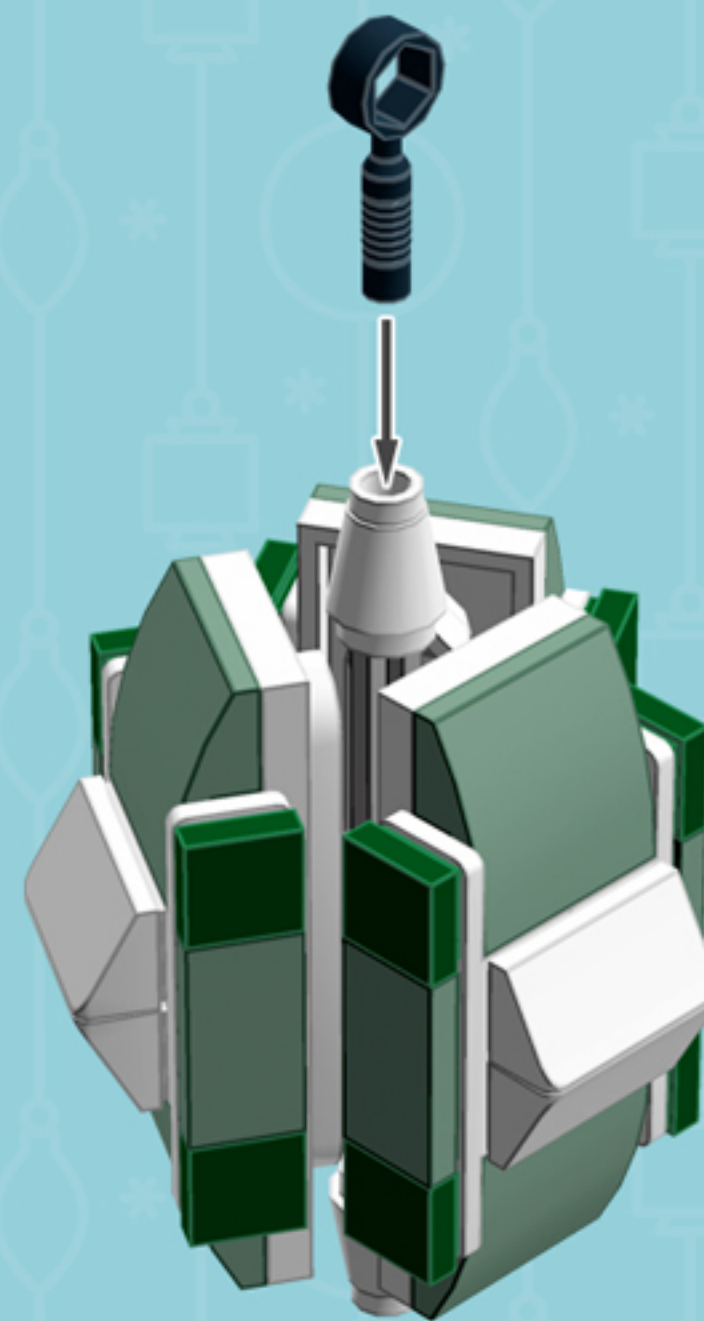

Fresh Spruce
Trident
ORNAMENT

A LEGO® project by Chris McVeigh
chrismcveigh.com

| Element ID | Color | Description | Quantity |
|------------|-------------------|--------------------------------|----------|
| 6030875 | Black | Tool Set (Box Wrench) | 1 |
| 6055171 | Earth Green | Flat Tile 1X1 | 12 |
| 4502595 | Medium Stone Grey | 3-Branch Cross Axle W/Cross H. | 1 |
| 4211805 | Medium Stone Grey | Cross Axle 7M | 1 |
| 4616578 | Sand Green | Flat Tile 1X2 | 6 |
| 6080431 | Sand Green | Plate W. Bow 2X2X2/3 | 6 |
| 6089574 | White | Angle Plate 1X2/1X4 | 6 |
| 4518400 | White | Nose Cone Small 1X1 | 2 |
| 370901 | White | Plate 2X4, 3Xø4.9 | 3 |
| 4527947 | White | Plate 2X6 W. Holes | 3 |
| 4547489 | White | Roof Tile 1X2X2/3, Abs | 6 |
| 4527839 | White | Technic Rotor, 2 Blades | 3 |

3x

*For more fun builds,
please pop by chrismcveigh.com,
visit me at facebook.com/c.mcveigh.photos,
or follow me on twitter [@actionfigured](https://twitter.com/actionfigured)*

Purchase custom building kits at shop.chrismcveigh.com