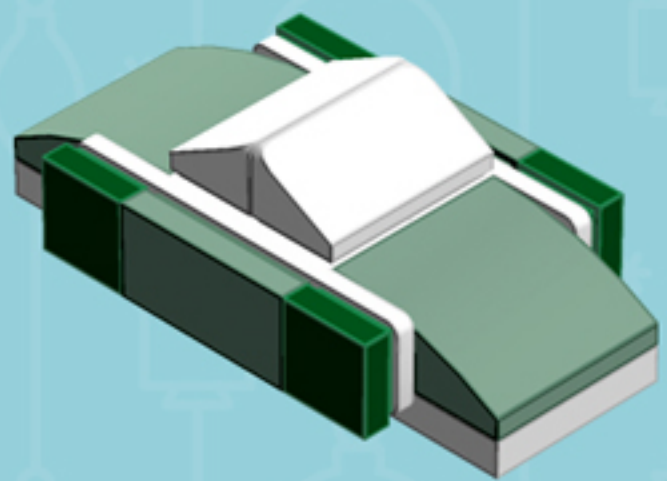

Fresh Spruce
Trident
ORNAMENT

A LEGO® project by Chris McVeigh
chrismcveigh.com

| Element ID | Color | Description | Quantity |
|------------|-------------------|--------------------------------|----------|
| 6030875 | Black | Tool Set (Box Wrench) | 1 |
| 6055171 | Earth Green | Flat Tile 1X1 | 12 |
| 4502595 | Medium Stone Grey | 3-Branch Cross Axle W/Cross H. | 1 |
| 4211805 | Medium Stone Grey | Cross Axle 7M | 1 |
| 4616578 | Sand Green | Flat Tile 1X2 | 6 |
| 6080431 | Sand Green | Plate W. Bow 2X2X2/3 | 6 |
| 6089574 | White | Angle Plate 1X2/1X4 | 6 |
| 4518400 | White | Nose Cone Small 1X1 | 2 |
| 370901 | White | Plate 2X4, 3Xø4.9 | 3 |
| 4527947 | White | Plate 2X6 W. Holes | 3 |
| 4547489 | White | Roof Tile 1X2X2/3, Abs | 6 |
| 4527839 | White | Technic Rotor, 2 Blades | 3 |