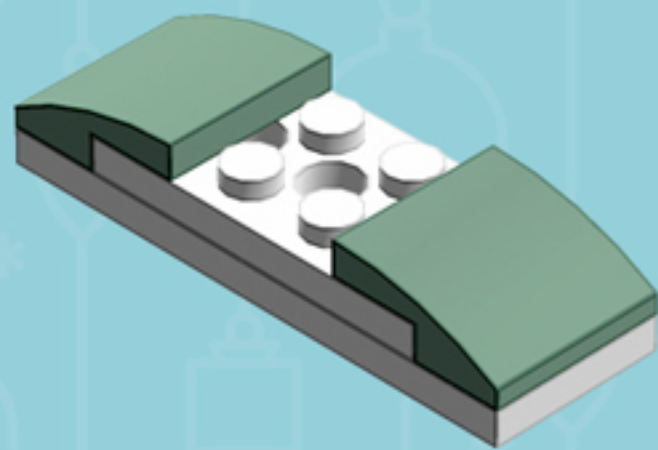

Fresh Spruce
Trident
ORNAMENT

A LEGO® project by Chris McVeigh
chrismcveigh.com

| Element ID | Color | Description | Quantity |
|------------|-------------------|--------------------------------|----------|
| 6030875 | Black | Tool Set (Box Wrench) | 1 |
| 6055171 | Earth Green | Flat Tile 1X1 | 12 |
| 4502595 | Medium Stone Grey | 3-Branch Cross Axle W/Cross H. | 1 |
| 4211805 | Medium Stone Grey | Cross Axle 7M | 1 |
| 4616578 | Sand Green | Flat Tile 1X2 | 6 |
| 6080431 | Sand Green | Plate W. Bow 2X2X2/3 | 6 |
| 6089574 | White | Angle Plate 1X2/1X4 | 6 |
| 4518400 | White | Nose Cone Small 1X1 | 2 |
| 370901 | White | Plate 2X4, 3Xø4.9 | 3 |
| 4527947 | White | Plate 2X6 W. Holes | 3 |
| 4547489 | White | Roof Tile 1X2X2/3, Abs | 6 |
| 4527839 | White | Technic Rotor, 2 Blades | 3 |