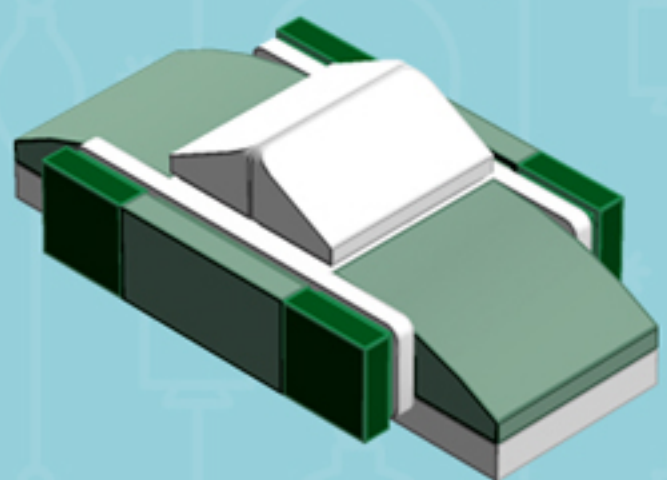

Fresh Spruce
Trident
ORNAMENT

A LEGO® project by Chris McVeigh
chrismcveigh.com

| Element ID | Color | Description | Quantity |
|------------|-------------------|--------------------------------|----------|
| 6030875 | Black | Tool Set (Box Wrench) | 1 |
| 6055171 | Earth Green | Flat Tile 1X1 | 12 |
| 4502595 | Medium Stone Grey | 3-Branch Cross Axle W/Cross H. | 1 |
| 4211805 | Medium Stone Grey | Cross Axle 7M | 1 |
| 4616578 | Sand Green | Flat Tile 1X2 | 6 |
| 6080431 | Sand Green | Plate W. Bow 2X2X2/3 | 6 |
| 6089574 | White | Angle Plate 1X2/1X4 | 6 |
| 4518400 | White | Nose Cone Small 1X1 | 2 |
| 370901 | White | Plate 2X4, 3Xø4.9 | 3 |
| 4527947 | White | Plate 2X6 W. Holes | 3 |
| 4547489 | White | Roof Tile 1X2X2/3, Abs | 6 |
| 4527839 | White | Technic Rotor, 2 Blades | 3 |