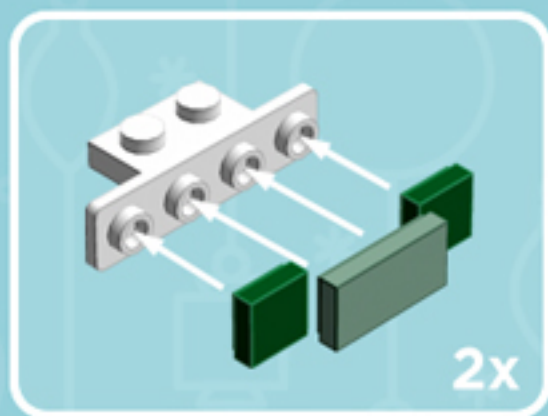

Fresh Spruce
Trident
ORNAMENT

A LEGO® project by Chris McVeigh
chrismcveigh.com

| Element ID | Color | Description | Quantity |
|------------|-------------------|--------------------------------|----------|
| 6030875 | Black | Tool Set (Box Wrench) | 1 |
| 6055171 | Earth Green | Flat Tile 1X1 | 12 |
| 4502595 | Medium Stone Grey | 3-Branch Cross Axle W/Cross H. | 1 |
| 4211805 | Medium Stone Grey | Cross Axle 7M | 1 |
| 4616578 | Sand Green | Flat Tile 1X2 | 6 |
| 6080431 | Sand Green | Plate W. Bow 2X2X2/3 | 6 |
| 6089574 | White | Angle Plate 1X2/1X4 | 6 |
| 4518400 | White | Nose Cone Small 1X1 | 2 |
| 370901 | White | Plate 2X4, 3Xø4.9 | 3 |
| 4527947 | White | Plate 2X6 W. Holes | 3 |
| 4547489 | White | Roof Tile 1X2X2/3, Abs | 6 |
| 4527839 | White | Technic Rotor, 2 Blades | 3 |