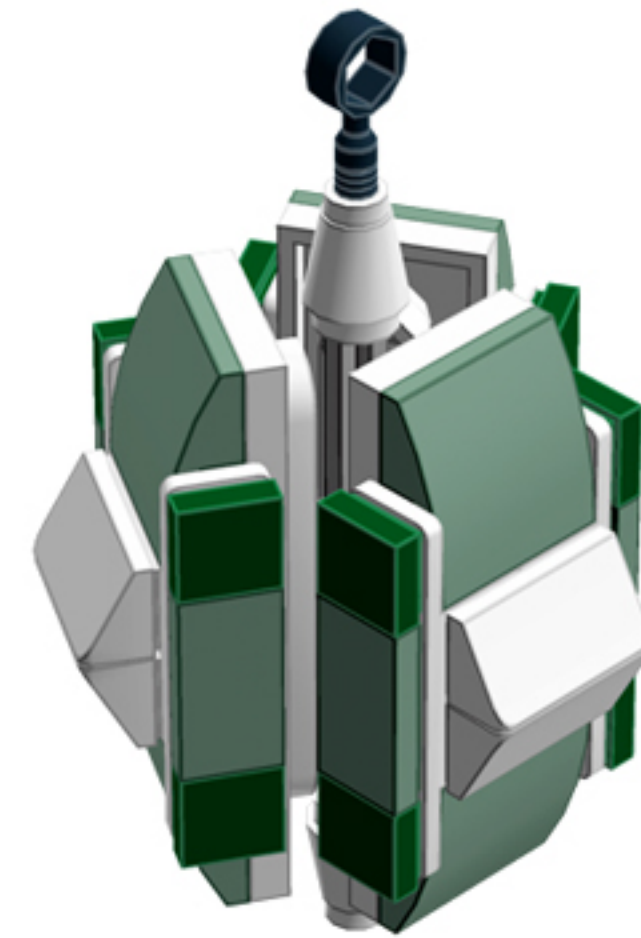

Fresh Spruce
Trident
ORNAMENT

A LEGO® project by Chris McVeigh
chrismcveigh.com

| Element ID | Color | Description | Quantity |
|------------|-------------------|--------------------------------|----------|
| 6030875 | Black | Tool Set (Box Wrench) | 1 |
| 6055171 | Earth Green | Flat Tile 1X1 | 12 |
| 4502595 | Medium Stone Grey | 3-Branch Cross Axle W/Cross H. | 1 |
| 4211805 | Medium Stone Grey | Cross Axle 7M | 1 |
| 4616578 | Sand Green | Flat Tile 1X2 | 6 |
| 6080431 | Sand Green | Plate W. Bow 2X2X2/3 | 6 |
| 6089574 | White | Angle Plate 1X2/1X4 | 6 |
| 4518400 | White | Nose Cone Small 1X1 | 2 |
| 370901 | White | Plate 2X4, 3Xø4.9 | 3 |
| 4527947 | White | Plate 2X6 W. Holes | 3 |
| 4547489 | White | Roof Tile 1X2X2/3, Abs | 6 |
| 4527839 | White | Technic Rotor, 2 Blades | 3 |