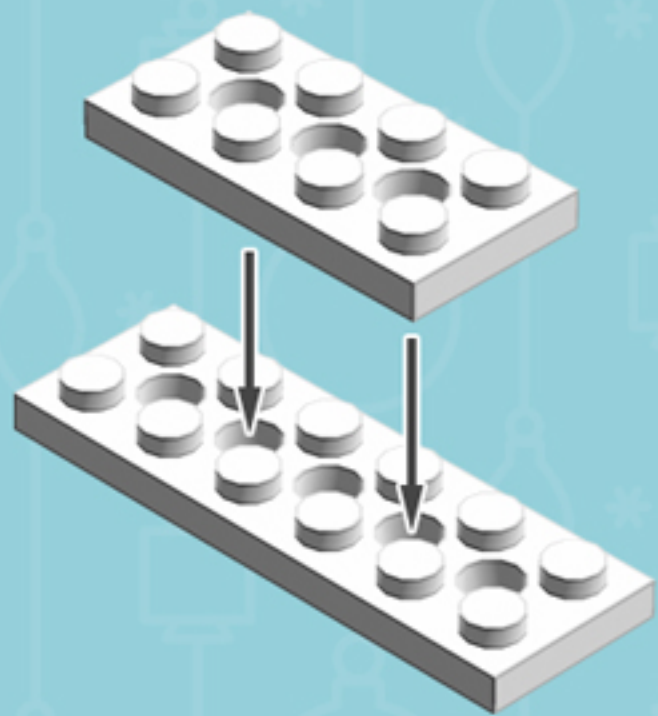

Fresh Spruce
Trident
ORNAMENT

A LEGO® project by Chris McVeigh
chrismcveigh.com

| Element ID | Color | Description | Quantity |
|------------|-------------------|--------------------------------|----------|
| 6030875 | Black | Tool Set (Box Wrench) | 1 |
| 6055171 | Earth Green | Flat Tile 1X1 | 12 |
| 4502595 | Medium Stone Grey | 3-Branch Cross Axle W/Cross H. | 1 |
| 4211805 | Medium Stone Grey | Cross Axle 7M | 1 |
| 4616578 | Sand Green | Flat Tile 1X2 | 6 |
| 6080431 | Sand Green | Plate W. Bow 2X2X2/3 | 6 |
| 6089574 | White | Angle Plate 1X2/1X4 | 6 |
| 4518400 | White | Nose Cone Small 1X1 | 2 |
| 370901 | White | Plate 2X4, 3Xø4.9 | 3 |
| 4527947 | White | Plate 2X6 W. Holes | 3 |
| 4547489 | White | Roof Tile 1X2X2/3, Abs | 6 |
| 4527839 | White | Technic Rotor, 2 Blades | 3 |