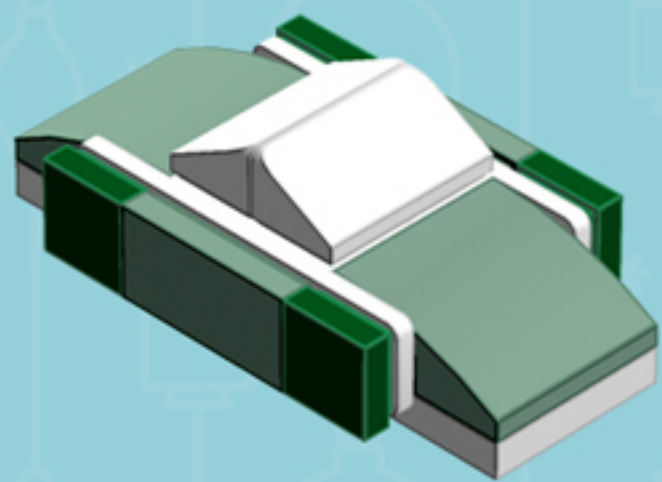

Fresh Spruce
Trident
ORNAMENT

A LEGO® project by Chris McVeigh
chrismcveigh.com

| Element ID | Color | Description | Quantity |
|------------|-------------------|--------------------------------|----------|
| 6030875 | Black | Tool Set (Box Wrench) | 1 |
| 6055171 | Earth Green | Flat Tile 1X1 | 12 |
| 4502595 | Medium Stone Grey | 3-Branch Cross Axle W/Cross H. | 1 |
| 4211805 | Medium Stone Grey | Cross Axle 7M | 1 |
| 4616578 | Sand Green | Flat Tile 1X2 | 6 |
| 6080431 | Sand Green | Plate W. Bow 2X2X2/3 | 6 |
| 6089574 | White | Angle Plate 1X2/1X4 | 6 |
| 4518400 | White | Nose Cone Small 1X1 | 2 |
| 370901 | White | Plate 2X4, 3Xø4.9 | 3 |
| 4527947 | White | Plate 2X6 W. Holes | 3 |
| 4547489 | White | Roof Tile 1X2X2/3, Abs | 6 |
| 4527839 | White | Technic Rotor, 2 Blades | 3 |