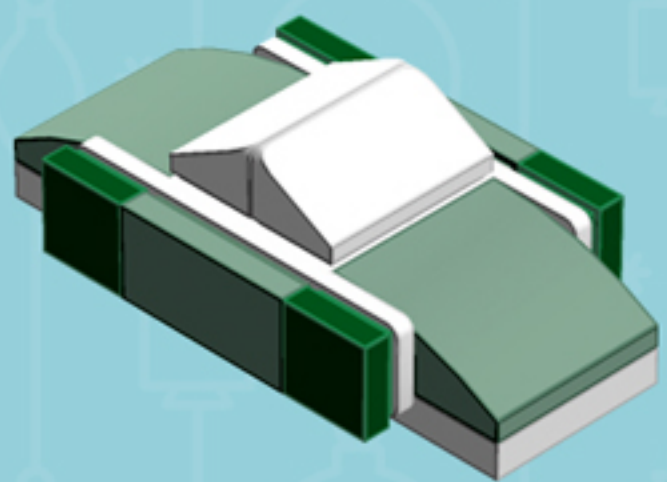

Fresh Spruce
Trident
ORNAMENT

A LEGO® project by Chris McVeigh
chrismcveigh.com

| Element ID | Color | Description | Quantity |
|------------|-------------------|--------------------------------|----------|
| 6030875 | Black | Tool Set (Box Wrench) | 1 |
| 6055171 | Earth Green | Flat Tile 1X1 | 12 |
| 4502595 | Medium Stone Grey | 3-Branch Cross Axle W/Cross H. | 1 |
| 4211805 | Medium Stone Grey | Cross Axle 7M | 1 |
| 4616578 | Sand Green | Flat Tile 1X2 | 6 |
| 6080431 | Sand Green | Plate W. Bow 2X2X2/3 | 6 |
| 6089574 | White | Angle Plate 1X2/1X4 | 6 |
| 4518400 | White | Nose Cone Small 1X1 | 2 |
| 370901 | White | Plate 2X4, 3Xø4.9 | 3 |
| 4527947 | White | Plate 2X6 W. Holes | 3 |
| 4547489 | White | Roof Tile 1X2X2/3, Abs | 6 |
| 4527839 | White | Technic Rotor, 2 Blades | 3 |