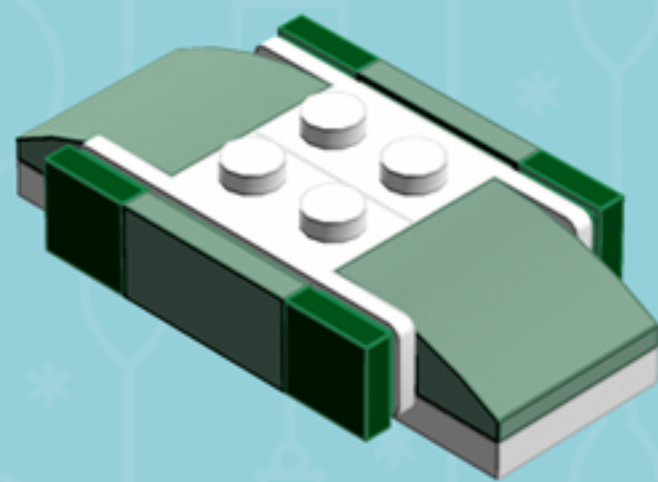

Fresh Spruce
Trident
ORNAMENT

A LEGO® project by Chris McVeigh
chrismcveigh.com

| Element ID | Color | Description | Quantity |
|------------|-------------------|--------------------------------|----------|
| 6030875 | Black | Tool Set (Box Wrench) | 1 |
| 6055171 | Earth Green | Flat Tile 1X1 | 12 |
| 4502595 | Medium Stone Grey | 3-Branch Cross Axle W/Cross H. | 1 |
| 4211805 | Medium Stone Grey | Cross Axle 7M | 1 |
| 4616578 | Sand Green | Flat Tile 1X2 | 6 |
| 6080431 | Sand Green | Plate W. Bow 2X2X2/3 | 6 |
| 6089574 | White | Angle Plate 1X2/1X4 | 6 |
| 4518400 | White | Nose Cone Small 1X1 | 2 |
| 370901 | White | Plate 2X4, 3Xø4.9 | 3 |
| 4527947 | White | Plate 2X6 W. Holes | 3 |
| 4547489 | White | Roof Tile 1X2X2/3, Abs | 6 |
| 4527839 | White | Technic Rotor, 2 Blades | 3 |