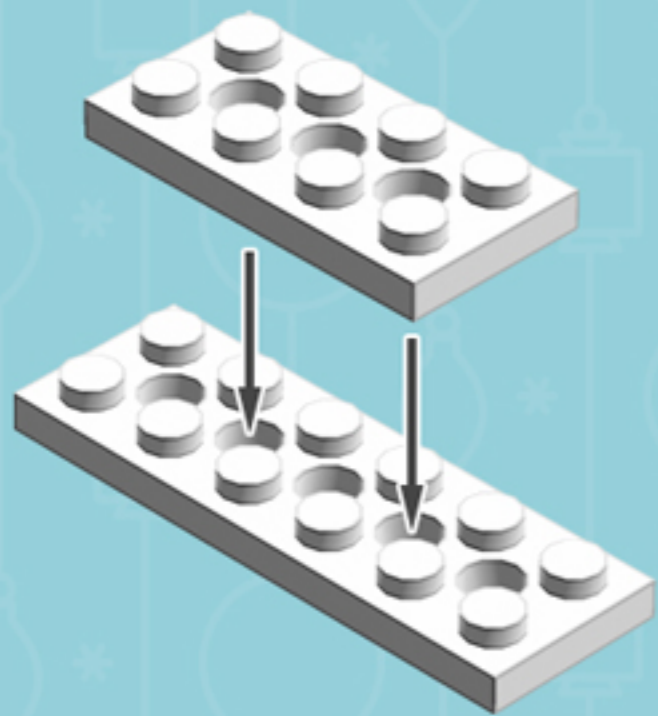

Red Ribbon  
Trident  
**ORNAMENT**

*A LEGO® project by Chris McVeigh*  
[chrismcveigh.com](http://chrismcveigh.com)

Element ID	Color	Description	Quantity
6030875	Black	Tool Set (Box Wrench)	1
306921	Bright Red	Flat Tile 1X2	6
6105976	Bright Red	Plate W. Bow 2X2X2/3	6
4502595	Medium Stone Grey	3-Branch Cross Axle W/Cross H.	1
4211805	Medium Stone Grey	Cross Axle 7M	1
4550169	New Dark Red	Flat Tile 1X1	12
6089574	White	Angle Plate 1X2/1X4	6
4518400	White	Nose Cone Small 1X1	2
370901	White	Plate 2X4, 3Xø4.9	3
4527947	White	Plate 2X6 W. Holes	3
4547489	White	Roof Tile 1X2X2/3, Abs	6
4527839	White	Technic Rotor, 2 Blades	3