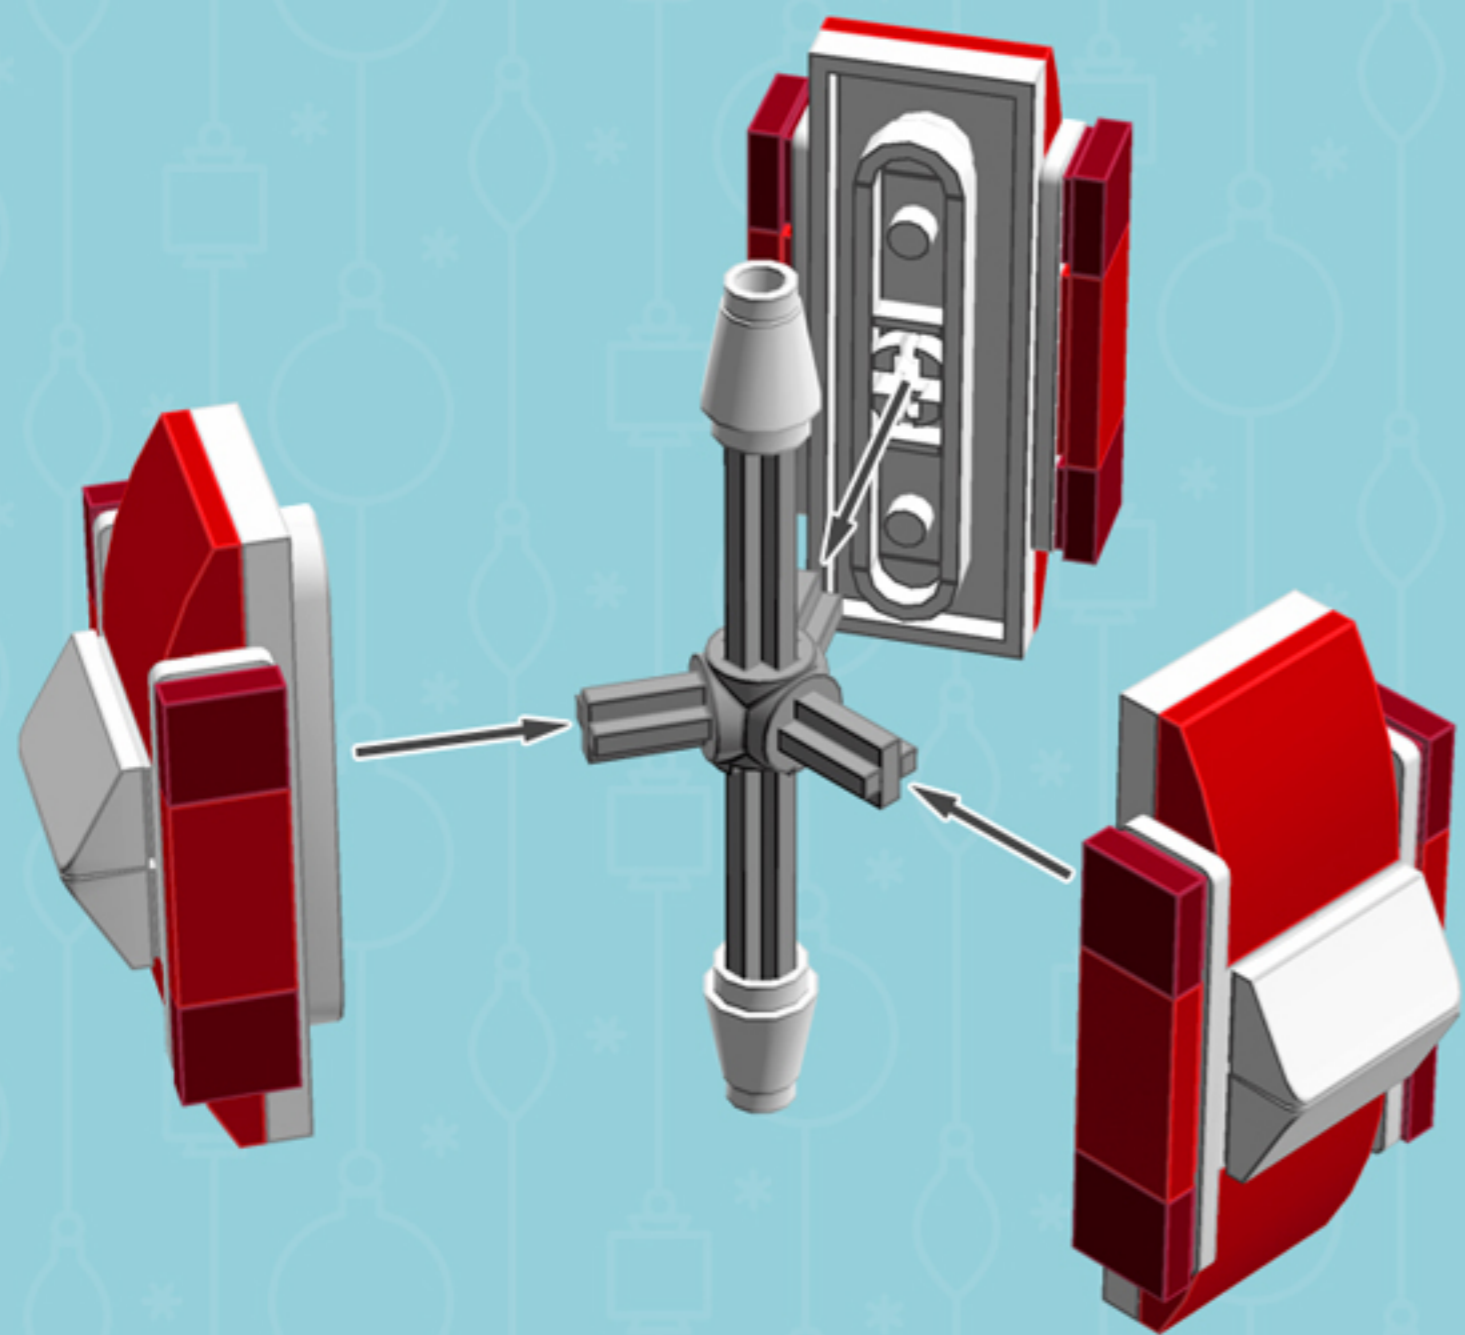

Red Ribbon  
Trident  
**ORNAMENT**

*A LEGO® project by Chris McVeigh*  
[chrismcveigh.com](http://chrismcveigh.com)

Element ID	Color	Description	Quantity
6030875	Black	Tool Set (Box Wrench)	1
306921	Bright Red	Flat Tile 1X2	6
6105976	Bright Red	Plate W. Bow 2X2X2/3	6
4502595	Medium Stone Grey	3-Branch Cross Axle W/Cross H.	1
4211805	Medium Stone Grey	Cross Axle 7M	1
4550169	New Dark Red	Flat Tile 1X1	12
6089574	White	Angle Plate 1X2/1X4	6
4518400	White	Nose Cone Small 1X1	2
370901	White	Plate 2X4, 3Xø4.9	3
4527947	White	Plate 2X6 W. Holes	3
4547489	White	Roof Tile 1X2X2/3, Abs	6
4527839	White	Technic Rotor, 2 Blades	3

3x

***For more fun builds,  
please pop by [chrismcveigh.com](http://chrismcveigh.com),  
visit me at [facebook.com/c.mcveigh.photos](https://facebook.com/c.mcveigh.photos),  
or follow me on twitter [@actionfigured](https://twitter.com/actionfigured)***