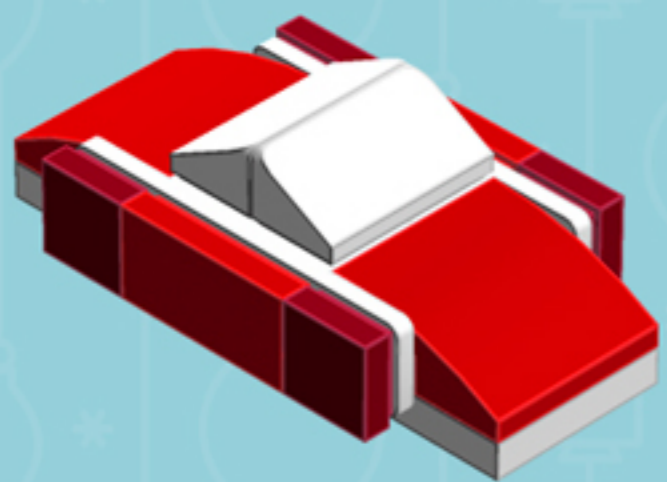

Red Ribbon  
Trident  
**ORNAMENT**

*A LEGO® project by Chris McVeigh*  
[chrismcveigh.com](http://chrismcveigh.com)

Element ID	Color	Description	Quantity
6030875	Black	Tool Set (Box Wrench)	1
306921	Bright Red	Flat Tile 1X2	6
6105976	Bright Red	Plate W. Bow 2X2X2/3	6
4502595	Medium Stone Grey	3-Branch Cross Axle W/Cross H.	1
4211805	Medium Stone Grey	Cross Axle 7M	1
4550169	New Dark Red	Flat Tile 1X1	12
6089574	White	Angle Plate 1X2/1X4	6
4518400	White	Nose Cone Small 1X1	2
370901	White	Plate 2X4, 3Xø4.9	3
4527947	White	Plate 2X6 W. Holes	3
4547489	White	Roof Tile 1X2X2/3, Abs	6
4527839	White	Technic Rotor, 2 Blades	3

3x

***For more fun builds,  
please pop by [chrismcveigh.com](http://chrismcveigh.com),  
visit me at [facebook.com/c.mcveigh.photos](https://facebook.com/c.mcveigh.photos),  
or follow me on twitter [@actionfigured](https://twitter.com/actionfigured)***