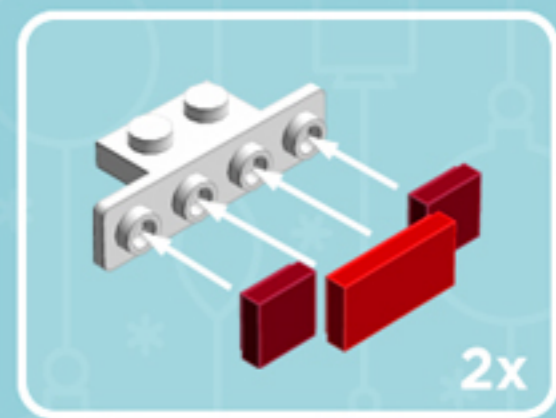

Red Ribbon  
Trident  
**ORNAMENT**

*A LEGO® project by Chris McVeigh*  
[chrismcveigh.com](http://chrismcveigh.com)

Element ID	Color	Description	Quantity
6030875	Black	Tool Set (Box Wrench)	1
306921	Bright Red	Flat Tile 1X2	6
6105976	Bright Red	Plate W. Bow 2X2X2/3	6
4502595	Medium Stone Grey	3-Branch Cross Axle W/Cross H.	1
4211805	Medium Stone Grey	Cross Axle 7M	1
4550169	New Dark Red	Flat Tile 1X1	12
6089574	White	Angle Plate 1X2/1X4	6
4518400	White	Nose Cone Small 1X1	2
370901	White	Plate 2X4, 3Xø4.9	3
4527947	White	Plate 2X6 W. Holes	3
4547489	White	Roof Tile 1X2X2/3, Abs	6
4527839	White	Technic Rotor, 2 Blades	3