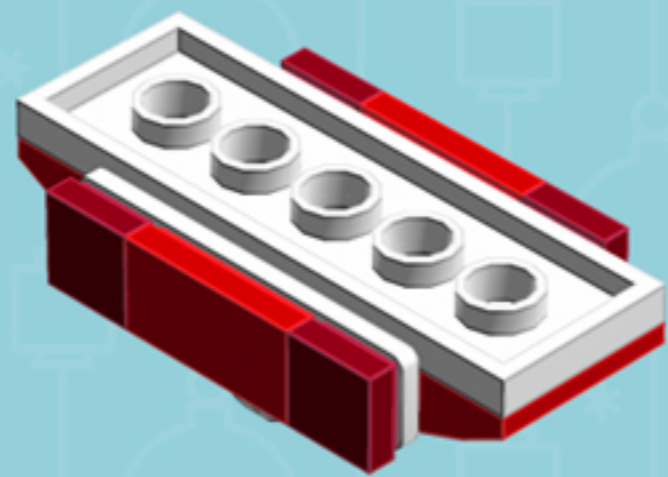

Red Ribbon  
Trident  
**ORNAMENT**

*A LEGO® project by Chris McVeigh*  
[chrismcveigh.com](http://chrismcveigh.com)

Element ID	Color	Description	Quantity
6030875	Black	Tool Set (Box Wrench)	1
306921	Bright Red	Flat Tile 1X2	6
6105976	Bright Red	Plate W. Bow 2X2X2/3	6
4502595	Medium Stone Grey	3-Branch Cross Axle W/Cross H.	1
4211805	Medium Stone Grey	Cross Axle 7M	1
4550169	New Dark Red	Flat Tile 1X1	12
6089574	White	Angle Plate 1X2/1X4	6
4518400	White	Nose Cone Small 1X1	2
370901	White	Plate 2X4, 3Xø4.9	3
4527947	White	Plate 2X6 W. Holes	3
4547489	White	Roof Tile 1X2X2/3, Abs	6
4527839	White	Technic Rotor, 2 Blades	3