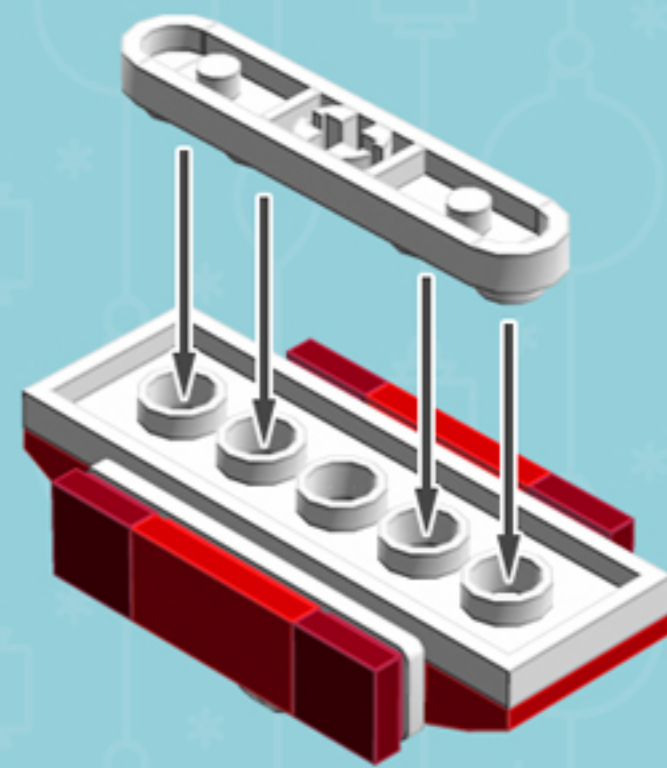

Red Ribbon  
Trident  
**ORNAMENT**

*A LEGO® project by Chris McVeigh*  
[chrismcveigh.com](http://chrismcveigh.com)

Element ID	Color	Description	Quantity
6030875	Black	Tool Set (Box Wrench)	1
306921	Bright Red	Flat Tile 1X2	6
6105976	Bright Red	Plate W. Bow 2X2X2/3	6
4502595	Medium Stone Grey	3-Branch Cross Axle W/Cross H.	1
4211805	Medium Stone Grey	Cross Axle 7M	1
4550169	New Dark Red	Flat Tile 1X1	12
6089574	White	Angle Plate 1X2/1X4	6
4518400	White	Nose Cone Small 1X1	2
370901	White	Plate 2X4, 3Xø4.9	3
4527947	White	Plate 2X6 W. Holes	3
4547489	White	Roof Tile 1X2X2/3, Abs	6
4527839	White	Technic Rotor, 2 Blades	3

3x

***For more fun builds,  
please pop by [chrismcveigh.com](http://chrismcveigh.com),  
visit me at [facebook.com/c.mcveigh.photos](https://facebook.com/c.mcveigh.photos),  
or follow me on twitter [@actionfigured](https://twitter.com/actionfigured)***