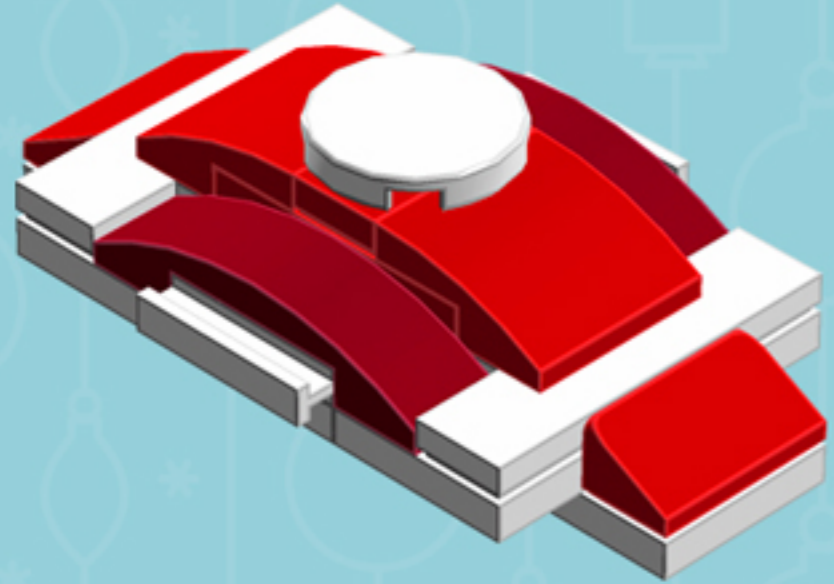

Red Ribbon
Trident^{XL}
ORNAMENT

A LEGO® project by Chris McVeigh
chrismcveigh.com

Element ID	Color	Description	Quantity
379421	Bright Red	Plate 1X2 W. 1 Knob	3
302121	Bright Red	Plate 2X3	3
6105976	Bright Red	Plate W. Bow 2X2X2/3	6
4651524	Bright Red	Roof Tile 1X2X2/3, Abs	6
6000752	Dark Red	Plate W. Bow 1X4X2/3	6
4502595	Medium Stone Grey	3-Branch Cross Axle W/Cross H.	1
4535768	Medium Stone Grey	Cross Axle 9M	1
6030875	Silver Metallic	Tool Set (Box Wrench)	1

Element ID	Color	Description	Quantity
243101	White	Flat Tile 1X4	6
6044691	White	Flat Tile 2X2, Round	3
4518400	White	Nose Cone Small 1X1	2
6051511	White	Plate 1X2 W. 1 Knob	12
4249563	White	Plate 1X2 With Slide	6
302001	White	Plate 2X4	6
370901	White	Plate 2X4, 3Xø4.9	3
4527945	White	Plate 2X8 W. Holes	3
4527839	White	Technic Rotor, 2 Blades	3