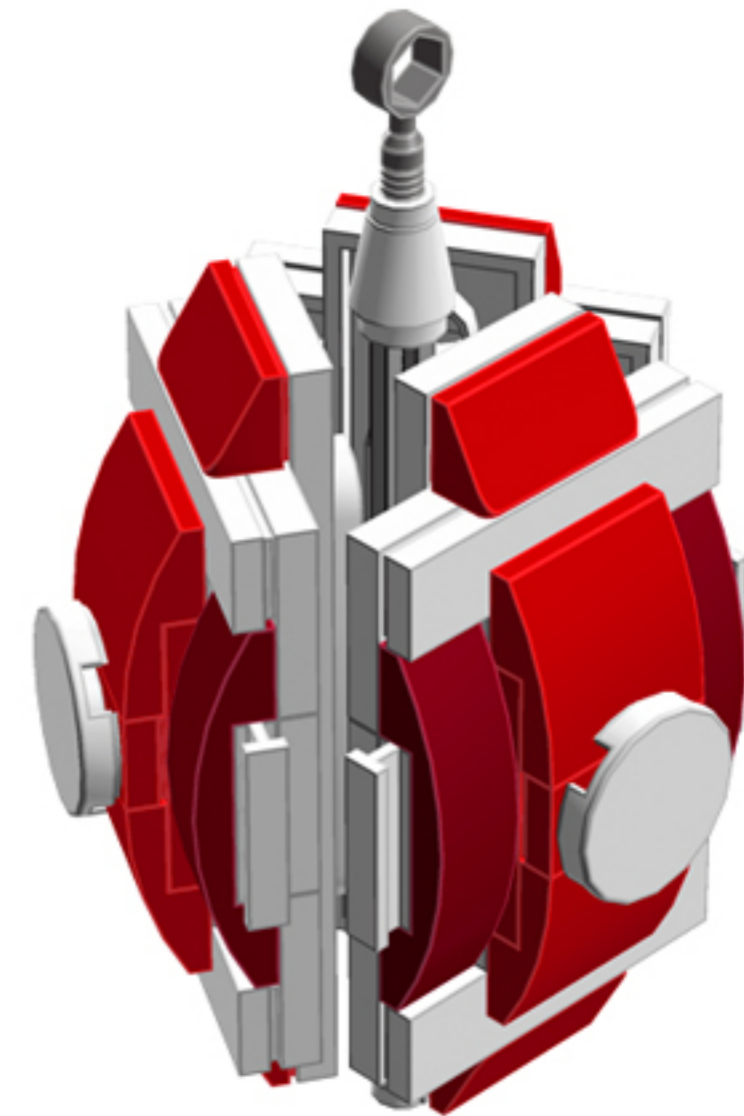

Red Ribbon
Trident^{XL}
ORNAMENT

A LEGO® project by Chris McVeigh
chrismcveigh.com

Element ID	Color	Description	Quantity
379421	Bright Red	Plate 1X2 W. 1 Knob	3
302121	Bright Red	Plate 2X3	3
6105976	Bright Red	Plate W. Bow 2X2X2/3	6
4651524	Bright Red	Roof Tile 1X2X2/3, Abs	6
6000752	Dark Red	Plate W. Bow 1X4X2/3	6
4502595	Medium Stone Grey	3-Branch Cross Axle W/Cross H.	1
4535768	Medium Stone Grey	Cross Axle 9M	1
6030875	Silver Metallic	Tool Set (Box Wrench)	1

Element ID	Color	Description	Quantity
243101	White	Flat Tile 1X4	6
6044691	White	Flat Tile 2X2, Round	3
4518400	White	Nose Cone Small 1X1	2
6051511	White	Plate 1X2 W. 1 Knob	12
4249563	White	Plate 1X2 With Slide	6
302001	White	Plate 2X4	6
370901	White	Plate 2X4, 3Xø4.9	3
4527945	White	Plate 2X8 W. Holes	3
4527839	White	Technic Rotor, 2 Blades	3