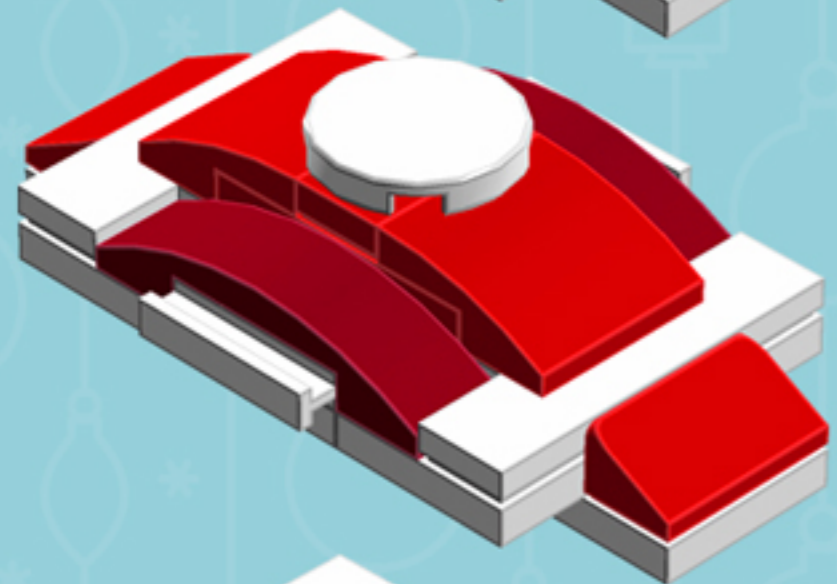

Red Ribbon
Trident^{XL}
ORNAMENT

A LEGO® project by Chris McVeigh
chrismcveigh.com

Element ID	Color	Description	Quantity
379421	Bright Red	Plate 1X2 W. 1 Knob	3
302121	Bright Red	Plate 2X3	3
6105976	Bright Red	Plate W. Bow 2X2X2/3	6
4651524	Bright Red	Roof Tile 1X2X2/3, Abs	6
6000752	Dark Red	Plate W. Bow 1X4X2/3	6
4502595	Medium Stone Grey	3-Branch Cross Axle W/Cross H.	1
4535768	Medium Stone Grey	Cross Axle 9M	1
6030875	Silver Metallic	Tool Set (Box Wrench)	1

Element ID	Color	Description	Quantity
243101	White	Flat Tile 1X4	6
6044691	White	Flat Tile 2X2, Round	3
4518400	White	Nose Cone Small 1X1	2
6051511	White	Plate 1X2 W. 1 Knob	12
4249563	White	Plate 1X2 With Slide	6
302001	White	Plate 2X4	6
370901	White	Plate 2X4, 3Xø4.9	3
4527945	White	Plate 2X8 W. Holes	3
4527839	White	Technic Rotor, 2 Blades	3