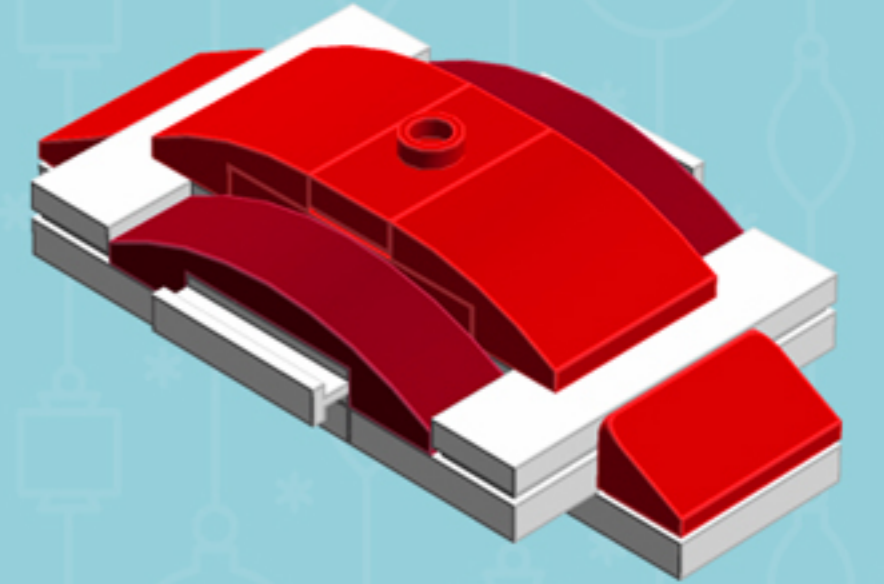

Red Ribbon
Trident^{XL}
ORNAMENT

A LEGO® project by Chris McVeigh
chrismcveigh.com

Element ID	Color	Description	Quantity
379421	Bright Red	Plate 1X2 W. 1 Knob	3
302121	Bright Red	Plate 2X3	3
6105976	Bright Red	Plate W. Bow 2X2X2/3	6
4651524	Bright Red	Roof Tile 1X2X2/3, Abs	6
6000752	Dark Red	Plate W. Bow 1X4X2/3	6
4502595	Medium Stone Grey	3-Branch Cross Axle W/Cross H.	1
4535768	Medium Stone Grey	Cross Axle 9M	1
6030875	Silver Metallic	Tool Set (Box Wrench)	1

Element ID	Color	Description	Quantity
243101	White	Flat Tile 1X4	6
6044691	White	Flat Tile 2X2, Round	3
4518400	White	Nose Cone Small 1X1	2
6051511	White	Plate 1X2 W. 1 Knob	12
4249563	White	Plate 1X2 With Slide	6
302001	White	Plate 2X4	6
370901	White	Plate 2X4, 3Xø4.9	3
4527945	White	Plate 2X8 W. Holes	3
4527839	White	Technic Rotor, 2 Blades	3