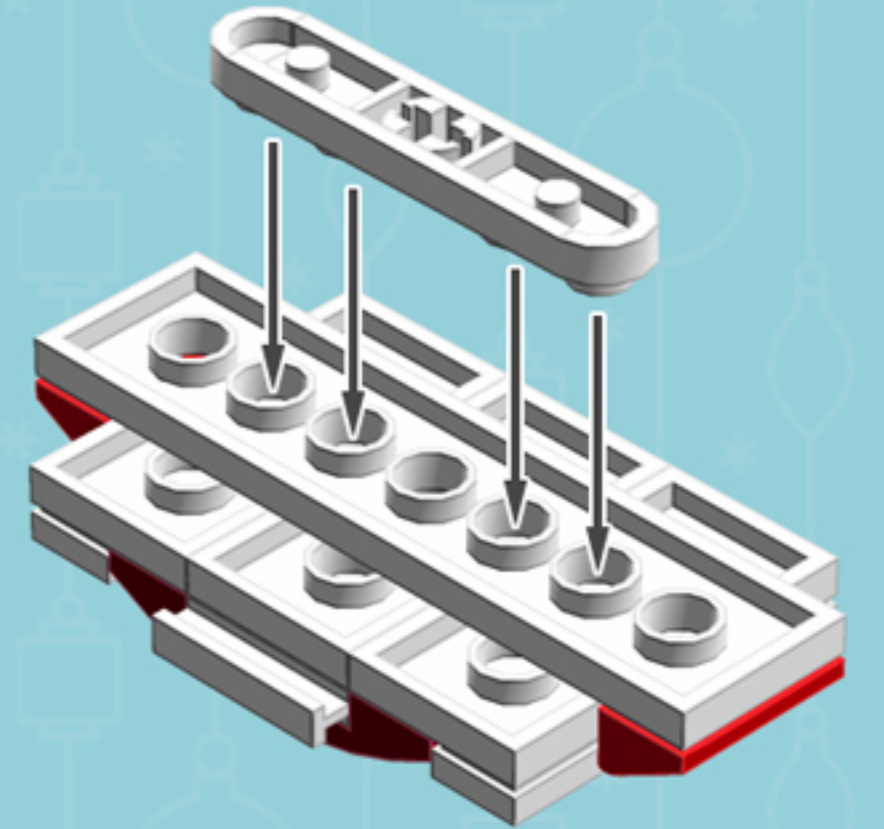

Red Ribbon
Trident^{XL}
ORNAMENT

A LEGO® project by Chris McVeigh
chrismcveigh.com

Element ID	Color	Description	Quantity
379421	Bright Red	Plate 1X2 W. 1 Knob	3
302121	Bright Red	Plate 2X3	3
6105976	Bright Red	Plate W. Bow 2X2X2/3	6
4651524	Bright Red	Roof Tile 1X2X2/3, Abs	6
6000752	Dark Red	Plate W. Bow 1X4X2/3	6
4502595	Medium Stone Grey	3-Branch Cross Axle W/Cross H.	1
4535768	Medium Stone Grey	Cross Axle 9M	1
6030875	Silver Metallic	Tool Set (Box Wrench)	1

Element ID	Color	Description	Quantity
243101	White	Flat Tile 1X4	6
6044691	White	Flat Tile 2X2, Round	3
4518400	White	Nose Cone Small 1X1	2
6051511	White	Plate 1X2 W. 1 Knob	12
4249563	White	Plate 1X2 With Slide	6
302001	White	Plate 2X4	6
370901	White	Plate 2X4, 3Xø4.9	3
4527945	White	Plate 2X8 W. Holes	3
4527839	White	Technic Rotor, 2 Blades	3