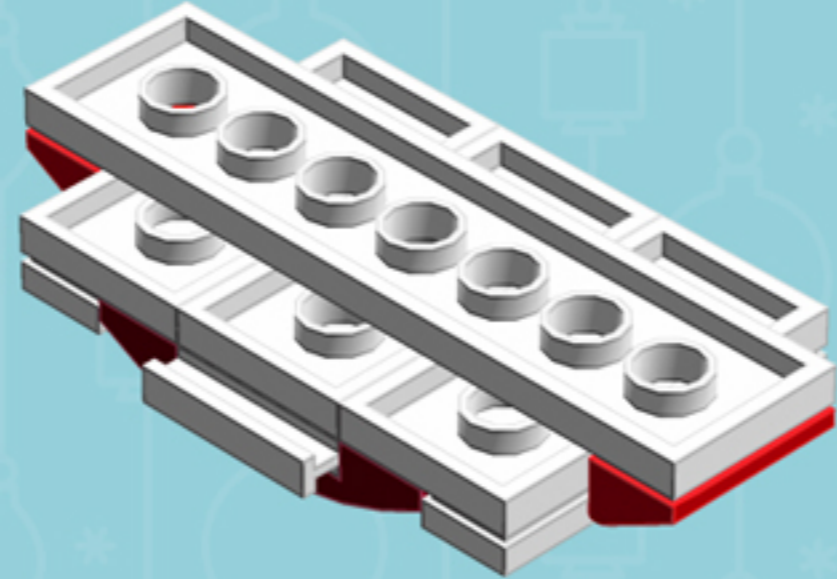

Red Ribbon
Trident^{XL}
ORNAMENT

A LEGO® project by Chris McVeigh
chrismcveigh.com

Element ID	Color	Description	Quantity
379421	Bright Red	Plate 1X2 W. 1 Knob	3
302121	Bright Red	Plate 2X3	3
6105976	Bright Red	Plate W. Bow 2X2X2/3	6
4651524	Bright Red	Roof Tile 1X2X2/3, Abs	6
6000752	Dark Red	Plate W. Bow 1X4X2/3	6
4502595	Medium Stone Grey	3-Branch Cross Axle W/Cross H.	1
4535768	Medium Stone Grey	Cross Axle 9M	1
6030875	Silver Metallic	Tool Set (Box Wrench)	1

Element ID	Color	Description	Quantity
243101	White	Flat Tile 1X4	6
6044691	White	Flat Tile 2X2, Round	3
4518400	White	Nose Cone Small 1X1	2
6051511	White	Plate 1X2 W. 1 Knob	12
4249563	White	Plate 1X2 With Slide	6
302001	White	Plate 2X4	6
370901	White	Plate 2X4, 3Xø4.9	3
4527945	White	Plate 2X8 W. Holes	3
4527839	White	Technic Rotor, 2 Blades	3