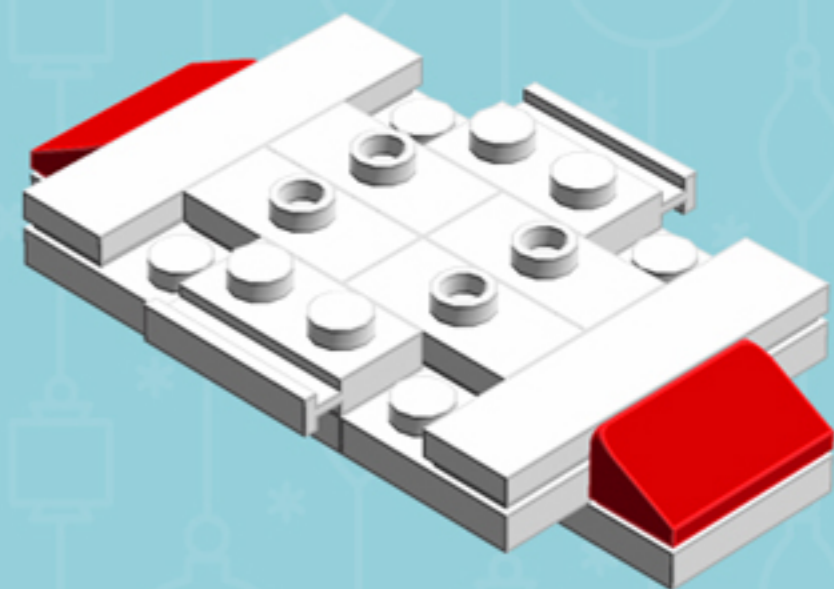

Red Ribbon
Trident^{XL}
ORNAMENT

A LEGO® project by Chris McVeigh
chrismcveigh.com

Element ID	Color	Description	Quantity
379421	Bright Red	Plate 1X2 W. 1 Knob	3
302121	Bright Red	Plate 2X3	3
6105976	Bright Red	Plate W. Bow 2X2X2/3	6
4651524	Bright Red	Roof Tile 1X2X2/3, Abs	6
6000752	Dark Red	Plate W. Bow 1X4X2/3	6
4502595	Medium Stone Grey	3-Branch Cross Axle W/Cross H.	1
4535768	Medium Stone Grey	Cross Axle 9M	1
6030875	Silver Metallic	Tool Set (Box Wrench)	1

Element ID	Color	Description	Quantity
243101	White	Flat Tile 1X4	6
6044691	White	Flat Tile 2X2, Round	3
4518400	White	Nose Cone Small 1X1	2
6051511	White	Plate 1X2 W. 1 Knob	12
4249563	White	Plate 1X2 With Slide	6
302001	White	Plate 2X4	6
370901	White	Plate 2X4, 3Xø4.9	3
4527945	White	Plate 2X8 W. Holes	3
4527839	White	Technic Rotor, 2 Blades	3