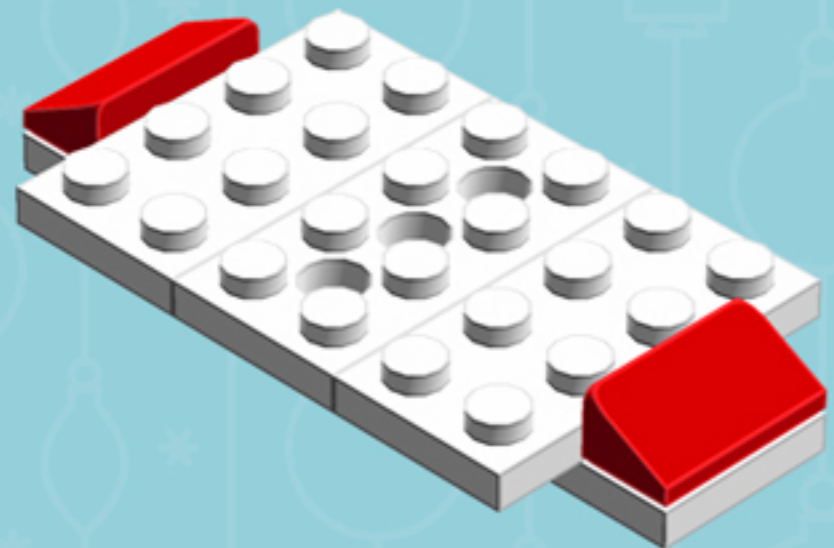

Red Ribbon
Trident^{XL}
ORNAMENT

A LEGO® project by Chris McVeigh
chrismcveigh.com

Element ID	Color	Description	Quantity
379421	Bright Red	Plate 1X2 W. 1 Knob	3
302121	Bright Red	Plate 2X3	3
6105976	Bright Red	Plate W. Bow 2X2X2/3	6
4651524	Bright Red	Roof Tile 1X2X2/3, Abs	6
6000752	Dark Red	Plate W. Bow 1X4X2/3	6
4502595	Medium Stone Grey	3-Branch Cross Axle W/Cross H.	1
4535768	Medium Stone Grey	Cross Axle 9M	1
6030875	Silver Metallic	Tool Set (Box Wrench)	1

Element ID	Color	Description	Quantity
243101	White	Flat Tile 1X4	6
6044691	White	Flat Tile 2X2, Round	3
4518400	White	Nose Cone Small 1X1	2
6051511	White	Plate 1X2 W. 1 Knob	12
4249563	White	Plate 1X2 With Slide	6
302001	White	Plate 2X4	6
370901	White	Plate 2X4, 3Xø4.9	3
4527945	White	Plate 2X8 W. Holes	3
4527839	White	Technic Rotor, 2 Blades	3