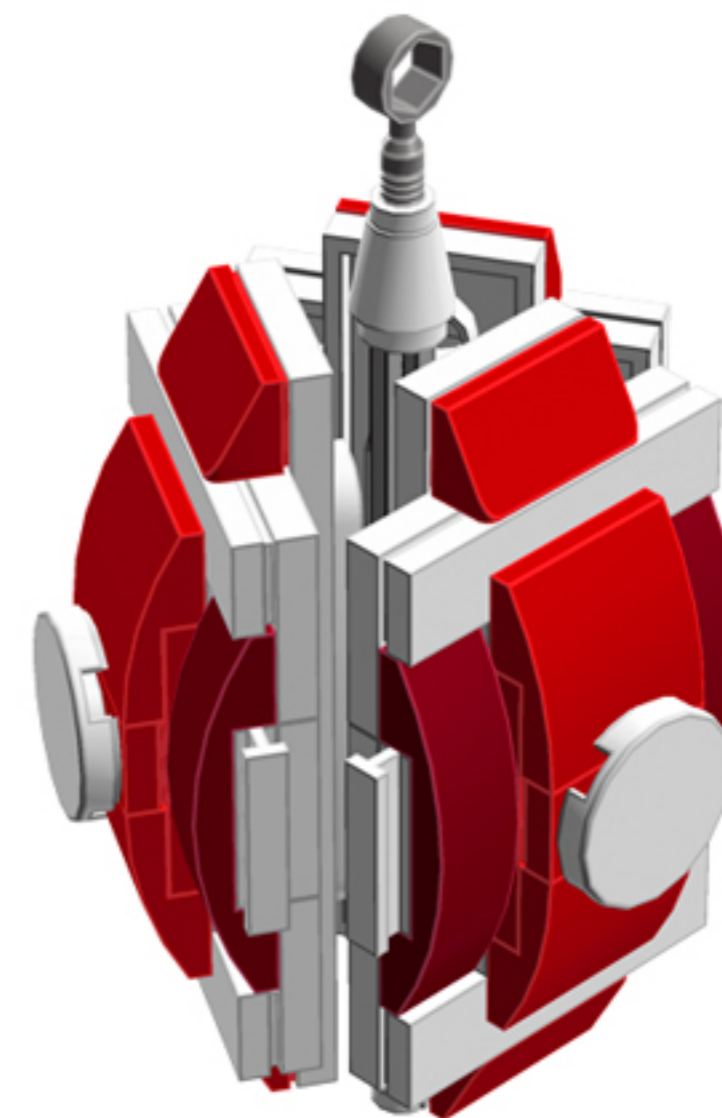

Red Ribbon
Trident^{XL}
ORNAMENT

A LEGO® project by Chris McVeigh
chrismcveigh.com

Element ID	Color	Description	Quantity
379421	Bright Red	Plate 1X2 W. 1 Knob	3
302121	Bright Red	Plate 2X3	3
6105976	Bright Red	Plate W. Bow 2X2X2/3	6
4651524	Bright Red	Roof Tile 1X2X2/3, Abs	6
6000752	Dark Red	Plate W. Bow 1X4X2/3	6
4502595	Medium Stone Grey	3-Branch Cross Axle W/Cross H.	1
4535768	Medium Stone Grey	Cross Axle 9M	1
6030875	Silver Metallic	Tool Set (Box Wrench)	1

Element ID	Color	Description	Quantity
243101	White	Flat Tile 1X4	6
6044691	White	Flat Tile 2X2, Round	3
4518400	White	Nose Cone Small 1X1	2
6051511	White	Plate 1X2 W. 1 Knob	12
4249563	White	Plate 1X2 With Slide	6
302001	White	Plate 2X4	6
370901	White	Plate 2X4, 3Xø4.9	3
4527945	White	Plate 2X8 W. Holes	3
4527839	White	Technic Rotor, 2 Blades	3