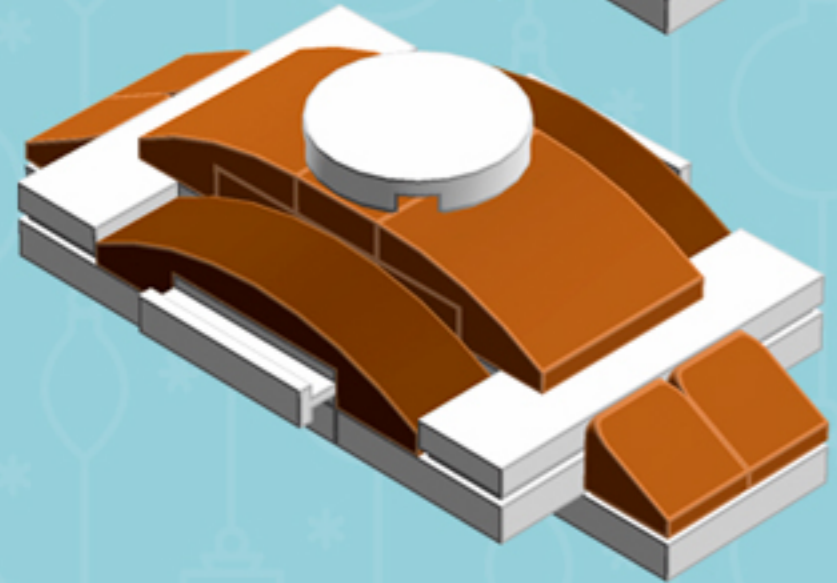

Rich Toffee
Trident^{XL}
ORNAMENT

A LEGO® project by Chris McVeigh
chrismcveigh.com

Element ID	Color	Description	Quantity
4570877	Dark Orange	Plate 1X2	6
4615606	Dark Orange	Plate 2X2	3
6104344	Dark Orange	Plate W. Bow 2X2X2/3	6
6104342	Dark Orange	Roof Tile 1X1X2/3, Abs	12
4502595	Medium Stone Grey	3-Branch Cross Axle W/Cross H.	1
4535768	Medium Stone Grey	Cross Axle 9M	1
4658005	Reddish Brown	Plate W. Bow 1X4X2/3	6
6030875	Silver Metallic	Tool Set (Box Wrench)	1

Element ID	Color	Description	Quantity
243101	White	Flat Tile 1X4	6
415001	White	Flat Tile 2X2, Round	3
4518400	White	Nose Cone Small 1X1	2
6051511	White	Plate 1X2 W. 1 Knob	12
4249563	White	Plate 1X2 With Slide	6
302001	White	Plate 2X4	6
370901	White	Plate 2X4, 3X \varnothing 4.9	3
4527945	White	Plate 2X8 W. Holes	3
4527839	White	Technic Rotor, 2 Blades	3