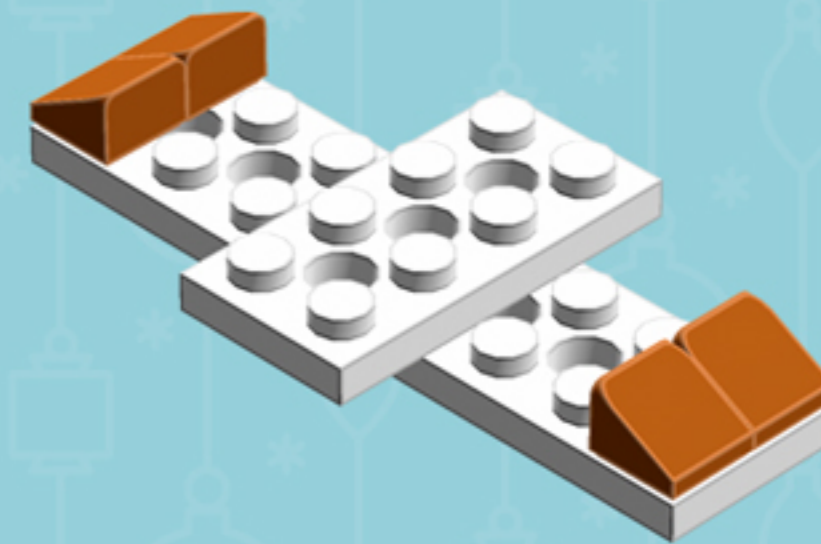

Rich Toffee
Trident^{XL}
ORNAMENT

A LEGO® project by Chris McVeigh
chrismcveigh.com

Element ID	Color	Description	Quantity
4570877	Dark Orange	Plate 1X2	6
4615606	Dark Orange	Plate 2X2	3
6104344	Dark Orange	Plate W. Bow 2X2X2/3	6
6104342	Dark Orange	Roof Tile 1X1X2/3, Abs	12
4502595	Medium Stone Grey	3-Branch Cross Axle W/Cross H.	1
4535768	Medium Stone Grey	Cross Axle 9M	1
4658005	Reddish Brown	Plate W. Bow 1X4X2/3	6
6030875	Silver Metallic	Tool Set (Box Wrench)	1

Element ID	Color	Description	Quantity
243101	White	Flat Tile 1X4	6
415001	White	Flat Tile 2X2, Round	3
4518400	White	Nose Cone Small 1X1	2
6051511	White	Plate 1X2 W. 1 Knob	12
4249563	White	Plate 1X2 With Slide	6
302001	White	Plate 2X4	6
370901	White	Plate 2X4, 3X \varnothing 4.9	3
4527945	White	Plate 2X8 W. Holes	3
4527839	White	Technic Rotor, 2 Blades	3