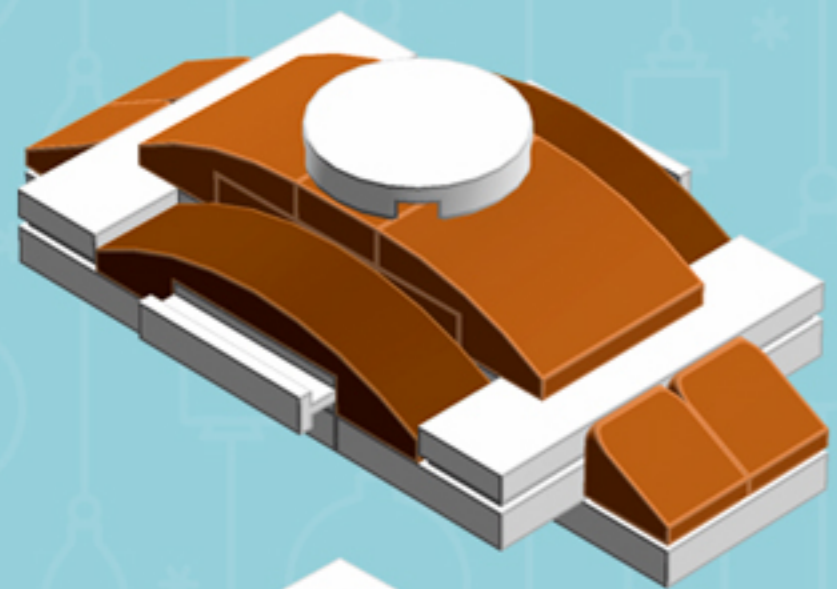

Element ID	Color	Description	Quantity
243101	White	Flat Tile 1X4	6
415001	White	Flat Tile 2X2, Round	3
4518400	White	Nose Cone Small 1X1	2
6051511	White	Plate 1X2 W. 1 Knob	12
4249563	White	Plate 1X2 With Slide	6
302001	White	Plate 2X4	6
370901	White	Plate 2X4, 3X \varnothing 4.9	3
4527945	White	Plate 2X8 W. Holes	3
4527839	White	Technic Rotor, 2 Blades	3