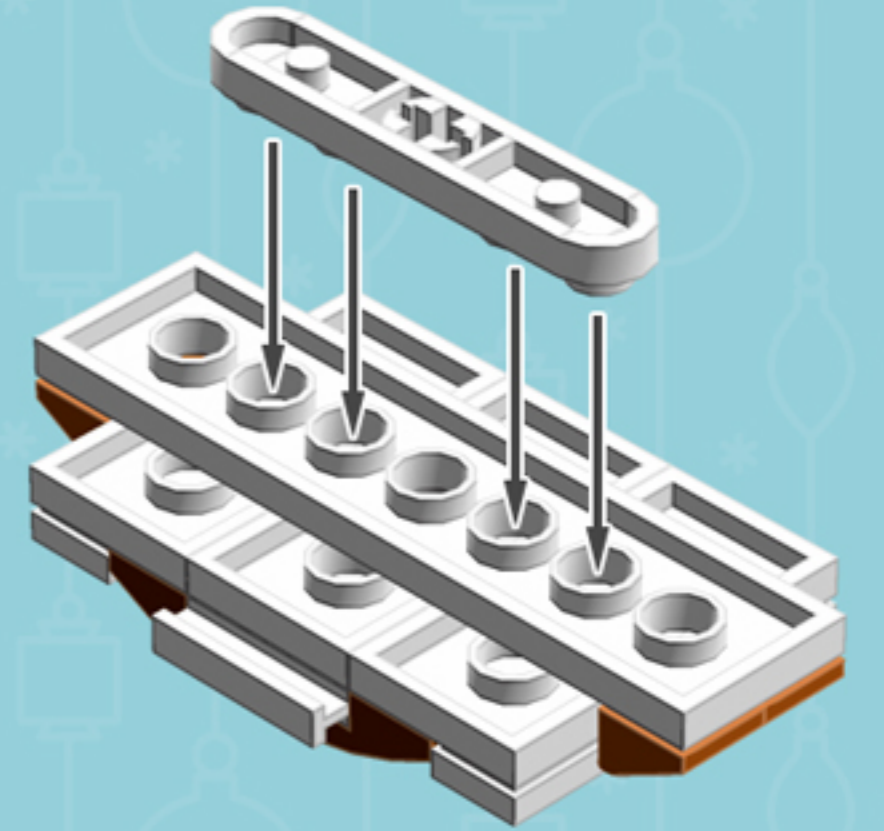

Rich Toffee
Trident^{XL}
ORNAMENT

A LEGO® project by Chris McVeigh
chrismcveigh.com

Element ID	Color	Description	Quantity
4570877	Dark Orange	Plate 1X2	6
4615606	Dark Orange	Plate 2X2	3
6104344	Dark Orange	Plate W. Bow 2X2X2/3	6
6104342	Dark Orange	Roof Tile 1X1X2/3, Abs	12
4502595	Medium Stone Grey	3-Branch Cross Axle W/Cross H.	1
4535768	Medium Stone Grey	Cross Axle 9M	1
4658005	Reddish Brown	Plate W. Bow 1X4X2/3	6
6030875	Silver Metallic	Tool Set (Box Wrench)	1

Element ID	Color	Description	Quantity
243101	White	Flat Tile 1X4	6
415001	White	Flat Tile 2X2, Round	3
4518400	White	Nose Cone Small 1X1	2
6051511	White	Plate 1X2 W. 1 Knob	12
4249563	White	Plate 1X2 With Slide	6
302001	White	Plate 2X4	6
370901	White	Plate 2X4, 3X \varnothing 4.9	3
4527945	White	Plate 2X8 W. Holes	3
4527839	White	Technic Rotor, 2 Blades	3