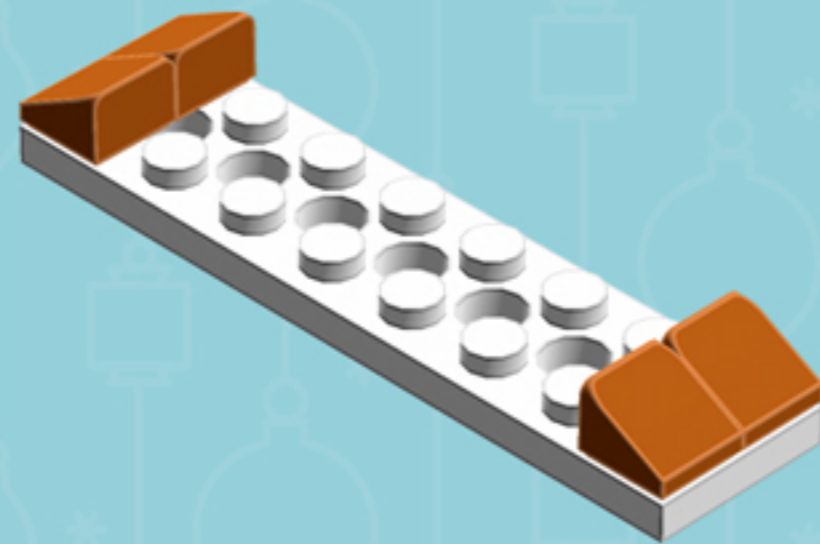

Rich Toffee
Trident^{XL}
ORNAMENT

A LEGO® project by Chris McVeigh
chrismcveigh.com

Element ID	Color	Description	Quantity
4570877	Dark Orange	Plate 1X2	6
4615606	Dark Orange	Plate 2X2	3
6104344	Dark Orange	Plate W. Bow 2X2X2/3	6
6104342	Dark Orange	Roof Tile 1X1X2/3, Abs	12
4502595	Medium Stone Grey	3-Branch Cross Axle W/Cross H.	1
4535768	Medium Stone Grey	Cross Axle 9M	1
4658005	Reddish Brown	Plate W. Bow 1X4X2/3	6
6030875	Silver Metallic	Tool Set (Box Wrench)	1

Element ID	Color	Description	Quantity
243101	White	Flat Tile 1X4	6
415001	White	Flat Tile 2X2, Round	3
4518400	White	Nose Cone Small 1X1	2
6051511	White	Plate 1X2 W. 1 Knob	12
4249563	White	Plate 1X2 With Slide	6
302001	White	Plate 2X4	6
370901	White	Plate 2X4, 3X \varnothing 4.9	3
4527945	White	Plate 2X8 W. Holes	3
4527839	White	Technic Rotor, 2 Blades	3