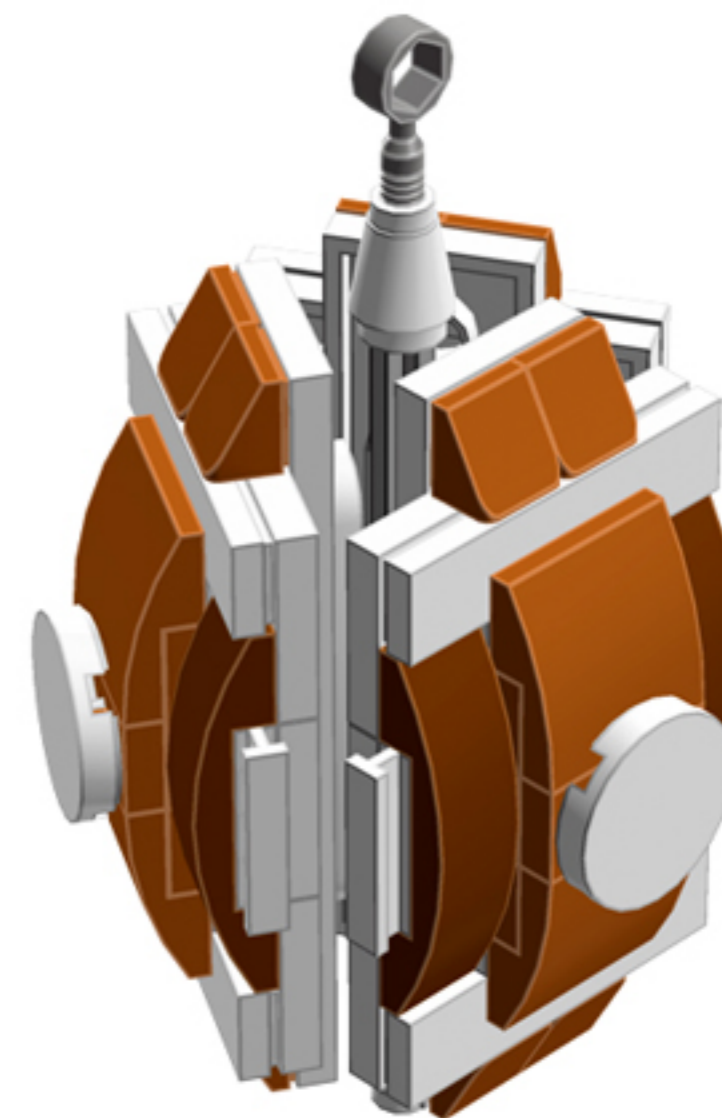

Rich Toffee
Trident^{XL}
ORNAMENT

A LEGO® project by Chris McVeigh
chrismcveigh.com

Element ID	Color	Description	Quantity
4570877	Dark Orange	Plate 1X2	6
4615606	Dark Orange	Plate 2X2	3
6104344	Dark Orange	Plate W. Bow 2X2X2/3	6
6104342	Dark Orange	Roof Tile 1X1X2/3, Abs	12
4502595	Medium Stone Grey	3-Branch Cross Axle W/Cross H.	1
4535768	Medium Stone Grey	Cross Axle 9M	1
4658005	Reddish Brown	Plate W. Bow 1X4X2/3	6
6030875	Silver Metallic	Tool Set (Box Wrench)	1

Element ID	Color	Description	Quantity
243101	White	Flat Tile 1X4	6
415001	White	Flat Tile 2X2, Round	3
4518400	White	Nose Cone Small 1X1	2
6051511	White	Plate 1X2 W. 1 Knob	12
4249563	White	Plate 1X2 With Slide	6
302001	White	Plate 2X4	6
370901	White	Plate 2X4, 3X \varnothing 4.9	3
4527945	White	Plate 2X8 W. Holes	3
4527839	White	Technic Rotor, 2 Blades	3