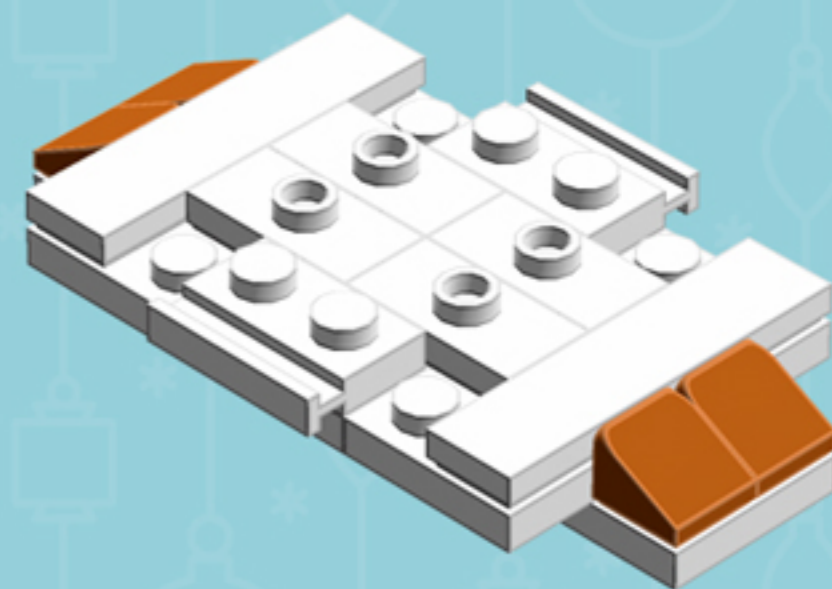

Rich Toffee
Trident^{XL}
ORNAMENT

A LEGO® project by Chris McVeigh
chrismcveigh.com

Element ID	Color	Description	Quantity
4570877	Dark Orange	Plate 1X2	6
4615606	Dark Orange	Plate 2X2	3
6104344	Dark Orange	Plate W. Bow 2X2X2/3	6
6104342	Dark Orange	Roof Tile 1X1X2/3, Abs	12
4502595	Medium Stone Grey	3-Branch Cross Axle W/Cross H.	1
4535768	Medium Stone Grey	Cross Axle 9M	1
4658005	Reddish Brown	Plate W. Bow 1X4X2/3	6
6030875	Silver Metallic	Tool Set (Box Wrench)	1

Element ID	Color	Description	Quantity
243101	White	Flat Tile 1X4	6
415001	White	Flat Tile 2X2, Round	3
4518400	White	Nose Cone Small 1X1	2
6051511	White	Plate 1X2 W. 1 Knob	12
4249563	White	Plate 1X2 With Slide	6
302001	White	Plate 2X4	6
370901	White	Plate 2X4, 3X \varnothing 4.9	3
4527945	White	Plate 2X8 W. Holes	3
4527839	White	Technic Rotor, 2 Blades	3