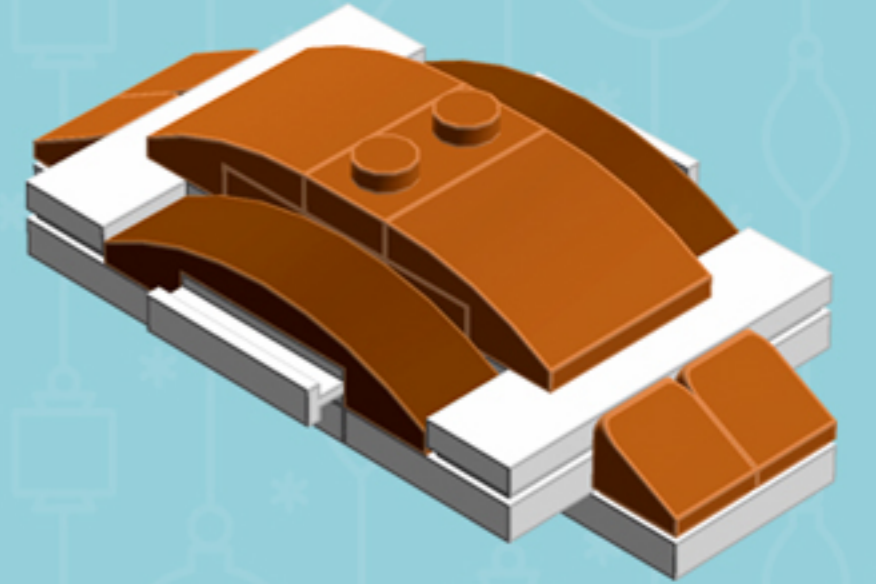

Rich Toffee
Trident^{XL}
ORNAMENT

A LEGO® project by Chris McVeigh
chrismcveigh.com

Element ID	Color	Description	Quantity
4570877	Dark Orange	Plate 1X2	6
4615606	Dark Orange	Plate 2X2	3
6104344	Dark Orange	Plate W. Bow 2X2X2/3	6
6104342	Dark Orange	Roof Tile 1X1X2/3, Abs	12
4502595	Medium Stone Grey	3-Branch Cross Axle W/Cross H.	1
4535768	Medium Stone Grey	Cross Axle 9M	1
4658005	Reddish Brown	Plate W. Bow 1X4X2/3	6
6030875	Silver Metallic	Tool Set (Box Wrench)	1

Element ID	Color	Description	Quantity
243101	White	Flat Tile 1X4	6
415001	White	Flat Tile 2X2, Round	3
4518400	White	Nose Cone Small 1X1	2
6051511	White	Plate 1X2 W. 1 Knob	12
4249563	White	Plate 1X2 With Slide	6
302001	White	Plate 2X4	6
370901	White	Plate 2X4, 3X \varnothing 4.9	3
4527945	White	Plate 2X8 W. Holes	3
4527839	White	Technic Rotor, 2 Blades	3