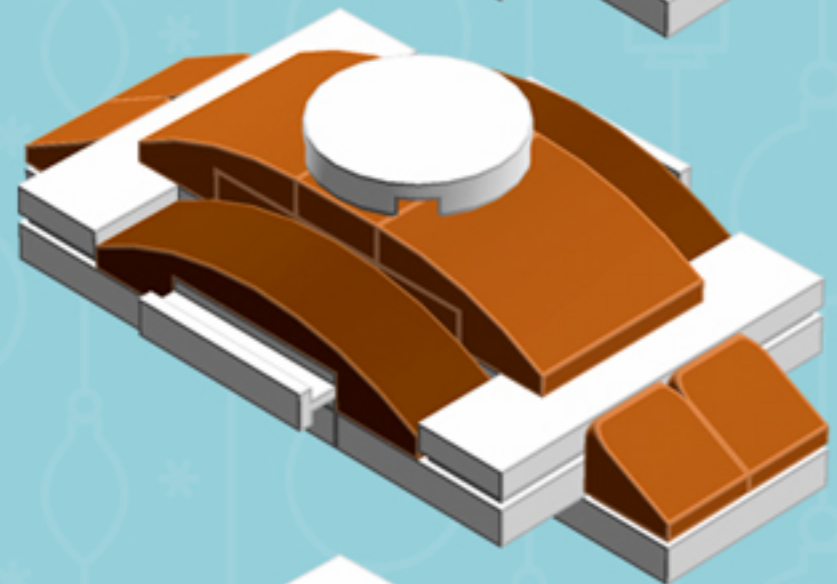

Element ID	Color	Description	Quantity
243101	White	Flat Tile 1X4	6
415001	White	Flat Tile 2X2, Round	3
4518400	White	Nose Cone Small 1X1	2
6051511	White	Plate 1X2 W. 1 Knob	12
4249563	White	Plate 1X2 With Slide	6
302001	White	Plate 2X4	6
370901	White	Plate 2X4, 3X \varnothing 4.9	3
4527945	White	Plate 2X8 W. Holes	3
4527839	White	Technic Rotor, 2 Blades	3