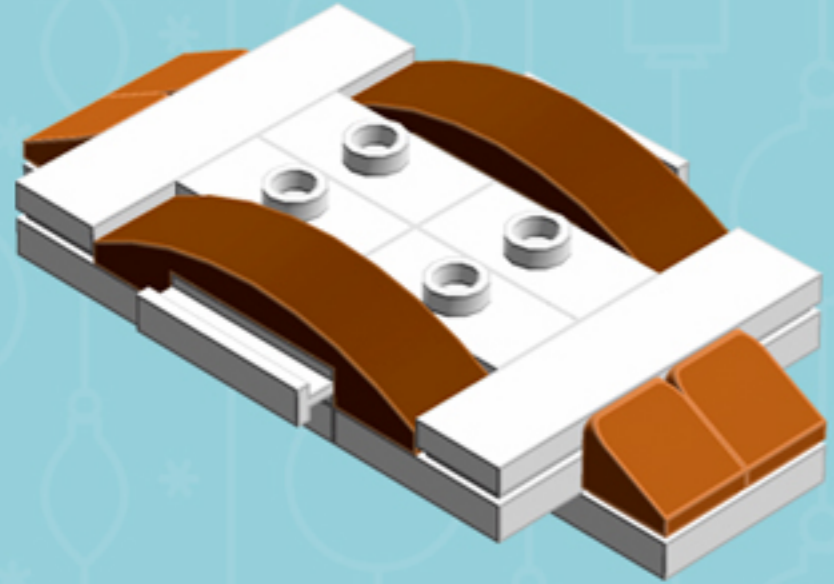

Rich Toffee
Trident^{XL}
ORNAMENT

A LEGO® project by Chris McVeigh
chrismcveigh.com

Element ID	Color	Description	Quantity
4570877	Dark Orange	Plate 1X2	6
4615606	Dark Orange	Plate 2X2	3
6104344	Dark Orange	Plate W. Bow 2X2X2/3	6
6104342	Dark Orange	Roof Tile 1X1X2/3, Abs	12
4502595	Medium Stone Grey	3-Branch Cross Axle W/Cross H.	1
4535768	Medium Stone Grey	Cross Axle 9M	1
4658005	Reddish Brown	Plate W. Bow 1X4X2/3	6
6030875	Silver Metallic	Tool Set (Box Wrench)	1

Element ID	Color	Description	Quantity
243101	White	Flat Tile 1X4	6
415001	White	Flat Tile 2X2, Round	3
4518400	White	Nose Cone Small 1X1	2
6051511	White	Plate 1X2 W. 1 Knob	12
4249563	White	Plate 1X2 With Slide	6
302001	White	Plate 2X4	6
370901	White	Plate 2X4, 3X \varnothing 4.9	3
4527945	White	Plate 2X8 W. Holes	3
4527839	White	Technic Rotor, 2 Blades	3