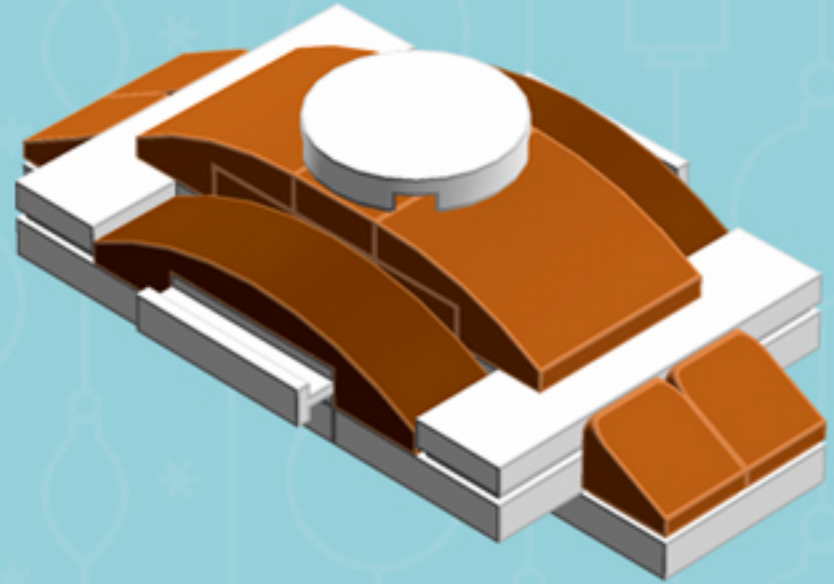

Rich Toffee
Trident^{XL}
ORNAMENT

A LEGO® project by Chris McVeigh
chrismcveigh.com

Element ID	Color	Description	Quantity
4570877	Dark Orange	Plate 1X2	6
4615606	Dark Orange	Plate 2X2	3
6104344	Dark Orange	Plate W. Bow 2X2X2/3	6
6104342	Dark Orange	Roof Tile 1X1X2/3, Abs	12
4502595	Medium Stone Grey	3-Branch Cross Axle W/Cross H.	1
4535768	Medium Stone Grey	Cross Axle 9M	1
4658005	Reddish Brown	Plate W. Bow 1X4X2/3	6
6030875	Silver Metallic	Tool Set (Box Wrench)	1

Element ID	Color	Description	Quantity
243101	White	Flat Tile 1X4	6
415001	White	Flat Tile 2X2, Round	3
4518400	White	Nose Cone Small 1X1	2
6051511	White	Plate 1X2 W. 1 Knob	12
4249563	White	Plate 1X2 With Slide	6
302001	White	Plate 2X4	6
370901	White	Plate 2X4, 3X \varnothing 4.9	3
4527945	White	Plate 2X8 W. Holes	3
4527839	White	Technic Rotor, 2 Blades	3