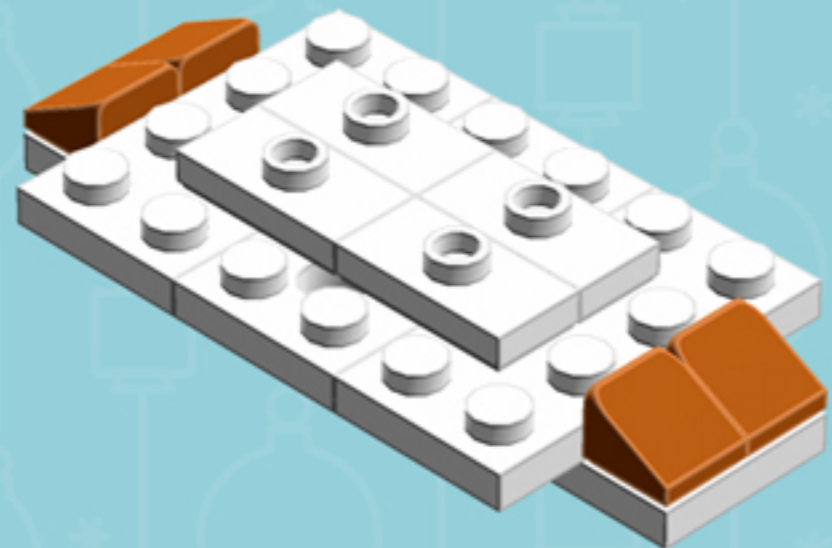

Rich Toffee
Trident^{XL}
ORNAMENT

A LEGO® project by Chris McVeigh
chrismcveigh.com

Element ID	Color	Description	Quantity
4570877	Dark Orange	Plate 1X2	6
4615606	Dark Orange	Plate 2X2	3
6104344	Dark Orange	Plate W. Bow 2X2X2/3	6
6104342	Dark Orange	Roof Tile 1X1X2/3, Abs	12
4502595	Medium Stone Grey	3-Branch Cross Axle W/Cross H.	1
4535768	Medium Stone Grey	Cross Axle 9M	1
4658005	Reddish Brown	Plate W. Bow 1X4X2/3	6
6030875	Silver Metallic	Tool Set (Box Wrench)	1

Element ID	Color	Description	Quantity
243101	White	Flat Tile 1X4	6
415001	White	Flat Tile 2X2, Round	3
4518400	White	Nose Cone Small 1X1	2
6051511	White	Plate 1X2 W. 1 Knob	12
4249563	White	Plate 1X2 With Slide	6
302001	White	Plate 2X4	6
370901	White	Plate 2X4, 3X \varnothing 4.9	3
4527945	White	Plate 2X8 W. Holes	3
4527839	White	Technic Rotor, 2 Blades	3