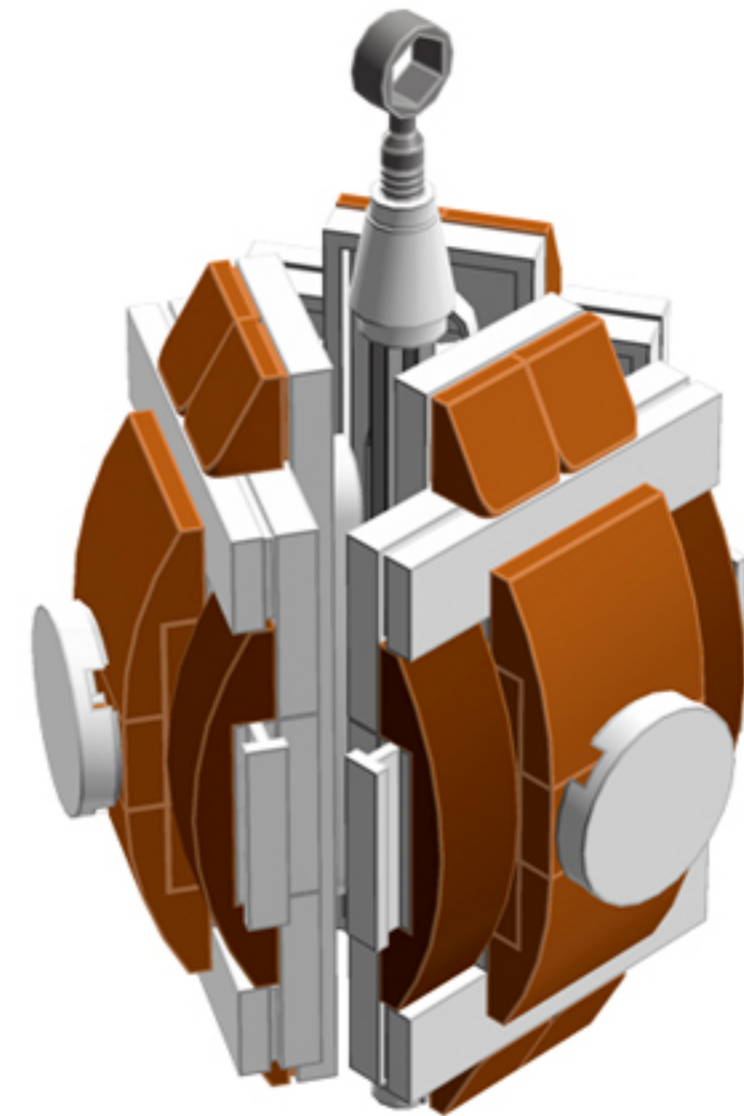

Rich Toffee
Trident^{XL}
ORNAMENT

A LEGO® project by Chris McVeigh
chrismcveigh.com

Element ID	Color	Description	Quantity
4570877	Dark Orange	Plate 1X2	6
4615606	Dark Orange	Plate 2X2	3
6104344	Dark Orange	Plate W. Bow 2X2X2/3	6
6104342	Dark Orange	Roof Tile 1X1X2/3, Abs	12
4502595	Medium Stone Grey	3-Branch Cross Axle W/Cross H.	1
4535768	Medium Stone Grey	Cross Axle 9M	1
4658005	Reddish Brown	Plate W. Bow 1X4X2/3	6
6030875	Silver Metallic	Tool Set (Box Wrench)	1

Element ID	Color	Description	Quantity
243101	White	Flat Tile 1X4	6
415001	White	Flat Tile 2X2, Round	3
4518400	White	Nose Cone Small 1X1	2
6051511	White	Plate 1X2 W. 1 Knob	12
4249563	White	Plate 1X2 With Slide	6
302001	White	Plate 2X4	6
370901	White	Plate 2X4, 3X \varnothing 4.9	3
4527945	White	Plate 2X8 W. Holes	3
4527839	White	Technic Rotor, 2 Blades	3