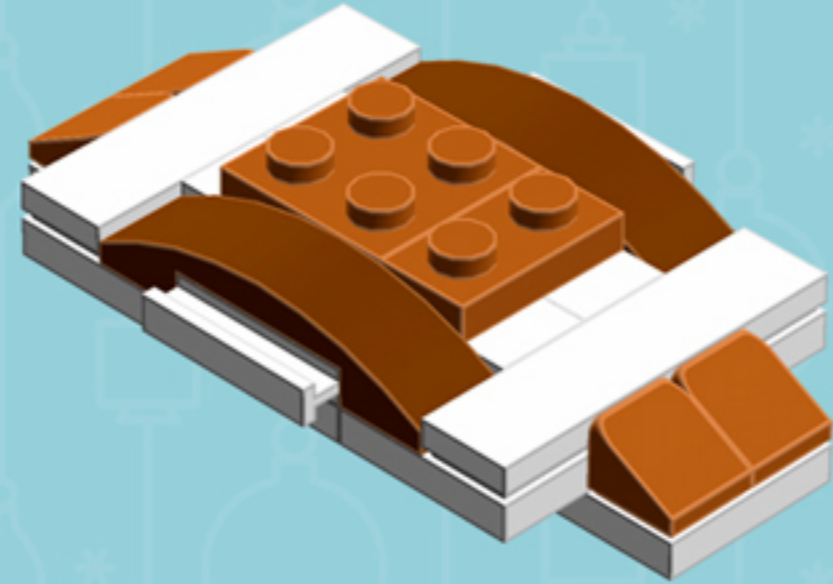

Rich Toffee
Trident^{XL}
ORNAMENT

A LEGO® project by Chris McVeigh
chrismcveigh.com

Element ID	Color	Description	Quantity
4570877	Dark Orange	Plate 1X2	6
4615606	Dark Orange	Plate 2X2	3
6104344	Dark Orange	Plate W. Bow 2X2X2/3	6
6104342	Dark Orange	Roof Tile 1X1X2/3, Abs	12
4502595	Medium Stone Grey	3-Branch Cross Axle W/Cross H.	1
4535768	Medium Stone Grey	Cross Axle 9M	1
4658005	Reddish Brown	Plate W. Bow 1X4X2/3	6
6030875	Silver Metallic	Tool Set (Box Wrench)	1

Element ID	Color	Description	Quantity
243101	White	Flat Tile 1X4	6
415001	White	Flat Tile 2X2, Round	3
4518400	White	Nose Cone Small 1X1	2
6051511	White	Plate 1X2 W. 1 Knob	12
4249563	White	Plate 1X2 With Slide	6
302001	White	Plate 2X4	6
370901	White	Plate 2X4, 3X \varnothing 4.9	3
4527945	White	Plate 2X8 W. Holes	3
4527839	White	Technic Rotor, 2 Blades	3