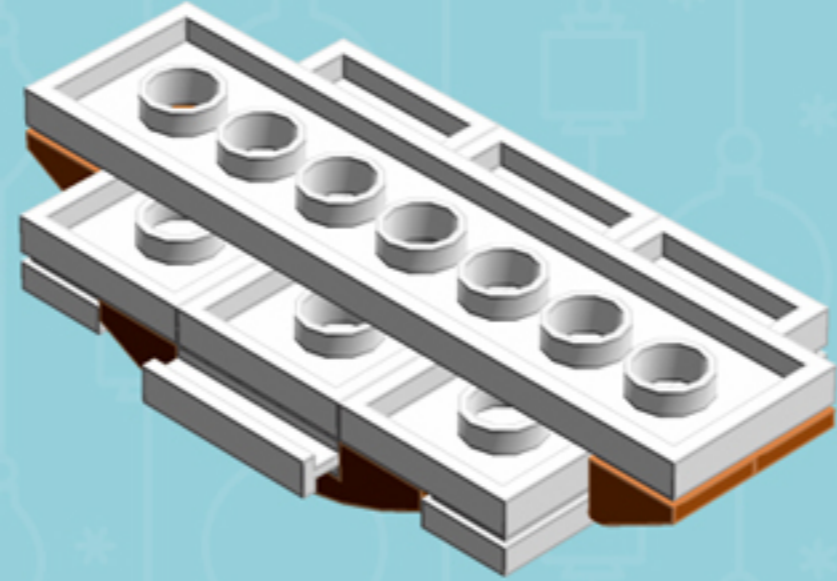

Rich Toffee
Trident^{XL}
ORNAMENT

A LEGO® project by Chris McVeigh
chrismcveigh.com

Element ID	Color	Description	Quantity
4570877	Dark Orange	Plate 1X2	6
4615606	Dark Orange	Plate 2X2	3
6104344	Dark Orange	Plate W. Bow 2X2X2/3	6
6104342	Dark Orange	Roof Tile 1X1X2/3, Abs	12
4502595	Medium Stone Grey	3-Branch Cross Axle W/Cross H.	1
4535768	Medium Stone Grey	Cross Axle 9M	1
4658005	Reddish Brown	Plate W. Bow 1X4X2/3	6
6030875	Silver Metallic	Tool Set (Box Wrench)	1

Element ID	Color	Description	Quantity
243101	White	Flat Tile 1X4	6
415001	White	Flat Tile 2X2, Round	3
4518400	White	Nose Cone Small 1X1	2
6051511	White	Plate 1X2 W. 1 Knob	12
4249563	White	Plate 1X2 With Slide	6
302001	White	Plate 2X4	6
370901	White	Plate 2X4, 3X \varnothing 4.9	3
4527945	White	Plate 2X8 W. Holes	3
4527839	White	Technic Rotor, 2 Blades	3