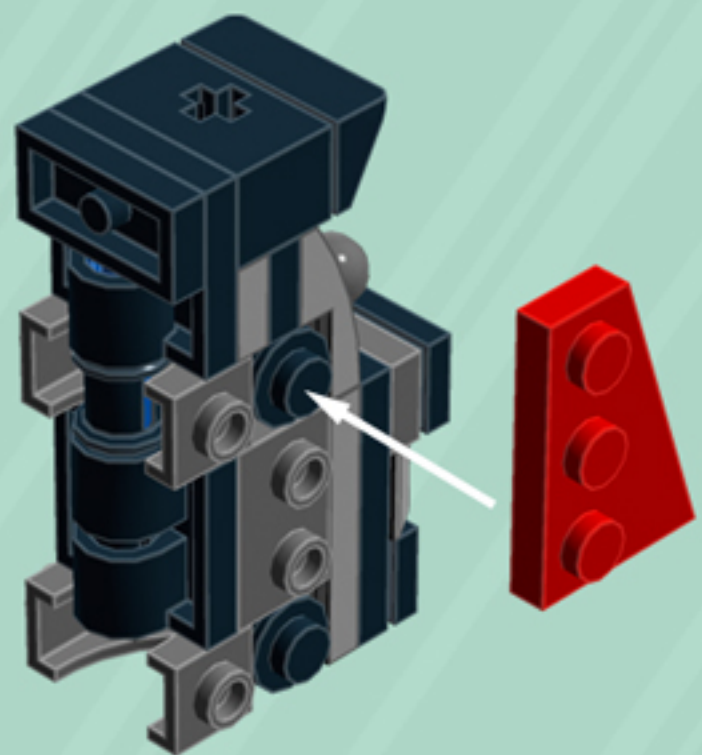

Arcade

ORNAMENTS

A LEGO® project by Chris McVeigh
chrismcveigh.com

• VOLUME 1 •

v 1.1

Element ID	Color	Description	Quantity
4140801	Black	2M Fric. Snap W/Cross Hole	3
4233487	Black	Brick 1X2 With Cross Hole	3
306926	Black	Flat Tile 1X2	7
243126	Black	Flat Tile 1X4	6
614126	Black	Plate 1X1 Round	12
302326	Black	Plate 1X2	8
362326	Black	Plate 1X3	6
6061032	Black	Plate 2X2 + One Hule Ø4,8	3
4548180	Black	Roof Tile 1X2X2/3, Abs	2
281726	Black	Technic Doub. Bearing Pl. 2X2	3
6030875	Black	Tool Set (Box Wrench)	3
4206482	Bright Blue	Conn.Bush W.Fric./Crossale	3
4180540	Bright Orange	Left Plate 2X3 W/Angle	1
4173332	Bright Orange	Plate 1X6	2
4125278	Bright Orange	Plate 2X3	2
4180512	Bright Orange	Right Plate 2X3 W/Angle	1

Element ID	Color	Description	Quantity
4180533	Bright Red	Left Plate 2X3 W/Angle	1
366621	Bright Red	Plate 1X6	2
302121	Bright Red	Plate 2X3	2
4180504	Bright Red	Right Plate 2X3 W/Angle	1
4179095	Bright Yellow	Left Plate 2X3 W/Angle	1
366624	Bright Yellow	Plate 1X6	2
302124	Bright Yellow	Plate 2X3	2
4179094	Bright Yellow	Right Plate 2X3 W/Angle	1
6066119	Dark Stone Grey	Brick 1X4X1 2/3 W. V. Knobs	6
6039479	Dark Stone Grey	Plate 1X2 Ball Ø5.9 Middle	3
6119126	Medium Azure	Plate W. Bow 2X2X2/3	2
6134378	Medium Stone Grey	Gold Ingot	1
4211398	Medium Stone Grey	Plate 1X2	3
4211396	Medium Stone Grey	Plate 2X3	3
6102357	Medium Stone Grey	Plate W. Bow 2X2X2/3	1
4619636	Silver Metallic	Radiator Grille 1X2	2