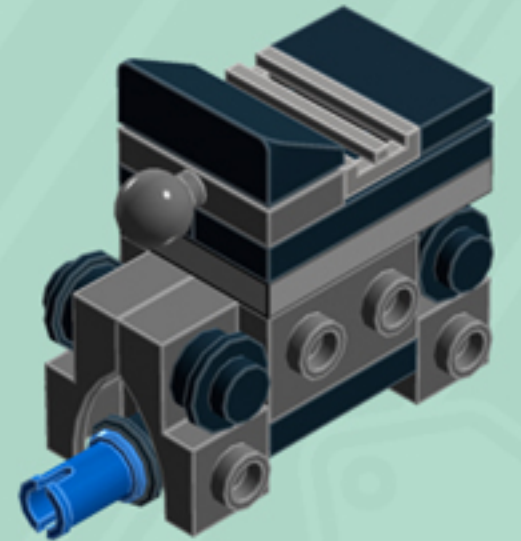

Arcade

ORNAMENTS

A LEGO® project by Chris McVeigh
chrismcveigh.com

• VOLUME 1 •

v 1.1

Element ID	Color	Description	Quantity
4140801	Black	2M Fric. Snap W/Cross Hole	3
4233487	Black	Brick 1X2 With Cross Hole	3
306926	Black	Flat Tile 1X2	7
243126	Black	Flat Tile 1X4	6
614126	Black	Plate 1X1 Round	12
302326	Black	Plate 1X2	8
362326	Black	Plate 1X3	6
6061032	Black	Plate 2X2 + One Hule Ø4,8	3
4548180	Black	Roof Tile 1X2X2/3, Abs	2
281726	Black	Technic Doub. Bearing Pl. 2X2	3
6030875	Black	Tool Set (Box Wrench)	3
4206482	Bright Blue	Conn.Bush W.Fric./Crossale	3
4180540	Bright Orange	Left Plate 2X3 W/Angle	1
4173332	Bright Orange	Plate 1X6	2
4125278	Bright Orange	Plate 2X3	2
4180512	Bright Orange	Right Plate 2X3 W/Angle	1

Element ID	Color	Description	Quantity
4180533	Bright Red	Left Plate 2X3 W/Angle	1
366621	Bright Red	Plate 1X6	2
302121	Bright Red	Plate 2X3	2
4180504	Bright Red	Right Plate 2X3 W/Angle	1
4179095	Bright Yellow	Left Plate 2X3 W/Angle	1
366624	Bright Yellow	Plate 1X6	2
302124	Bright Yellow	Plate 2X3	2
4179094	Bright Yellow	Right Plate 2X3 W/Angle	1
6066119	Dark Stone Grey	Brick 1X4X1 2/3 W. V. Knobs	6
6039479	Dark Stone Grey	Plate 1X2 Ball Ø5.9 Middle	3
6119126	Medium Azure	Plate W. Bow 2X2X2/3	2
6134378	Medium Stone Grey	Gold Ingot	1
4211398	Medium Stone Grey	Plate 1X2	3
4211396	Medium Stone Grey	Plate 2X3	3
6102357	Medium Stone Grey	Plate W. Bow 2X2X2/3	1
4619636	Silver Metallic	Radiator Grille 1X2	2