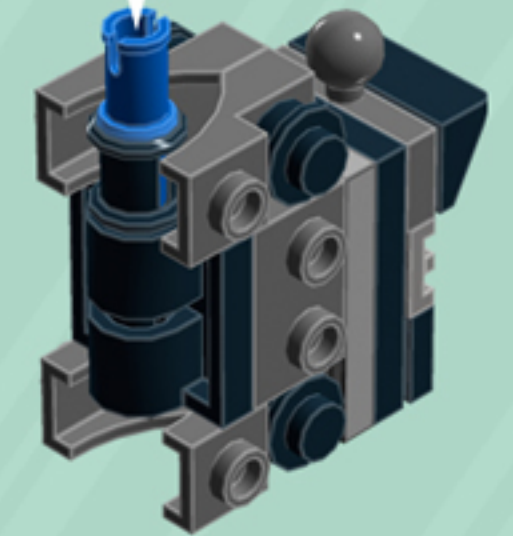

Arcade

ORNAMENTS

A LEGO® project by Chris McVeigh
chrismcveigh.com

• VOLUME 1 •

v 1.1

Element ID	Color	Description	Quantity
4140801	Black	2M Fric. Snap W/Cross Hole	3
4233487	Black	Brick 1X2 With Cross Hole	3
306926	Black	Flat Tile 1X2	7
243126	Black	Flat Tile 1X4	6
614126	Black	Plate 1X1 Round	12
302326	Black	Plate 1X2	8
362326	Black	Plate 1X3	6
6061032	Black	Plate 2X2 + One Hule Ø4,8	3
4548180	Black	Roof Tile 1X2X2/3, Abs	2
281726	Black	Technic Doub. Bearing Pl. 2X2	3
6030875	Black	Tool Set (Box Wrench)	3
4206482	Bright Blue	Conn.Bush W.Fric./Crossale	3
4180540	Bright Orange	Left Plate 2X3 W/Angle	1
4173332	Bright Orange	Plate 1X6	2
4125278	Bright Orange	Plate 2X3	2
4180512	Bright Orange	Right Plate 2X3 W/Angle	1

Element ID	Color	Description	Quantity
4180533	Bright Red	Left Plate 2X3 W/Angle	1
366621	Bright Red	Plate 1X6	2
302121	Bright Red	Plate 2X3	2
4180504	Bright Red	Right Plate 2X3 W/Angle	1
4179095	Bright Yellow	Left Plate 2X3 W/Angle	1
366624	Bright Yellow	Plate 1X6	2
302124	Bright Yellow	Plate 2X3	2
4179094	Bright Yellow	Right Plate 2X3 W/Angle	1
6066119	Dark Stone Grey	Brick 1X4X1 2/3 W. V. Knobs	6
6039479	Dark Stone Grey	Plate 1X2 Ball Ø5.9 Middle	3
6119126	Medium Azure	Plate W. Bow 2X2X2/3	2
6134378	Medium Stone Grey	Gold Ingot	1
4211398	Medium Stone Grey	Plate 1X2	3
4211396	Medium Stone Grey	Plate 2X3	3
6102357	Medium Stone Grey	Plate W. Bow 2X2X2/3	1
4619636	Silver Metallic	Radiator Grille 1X2	2