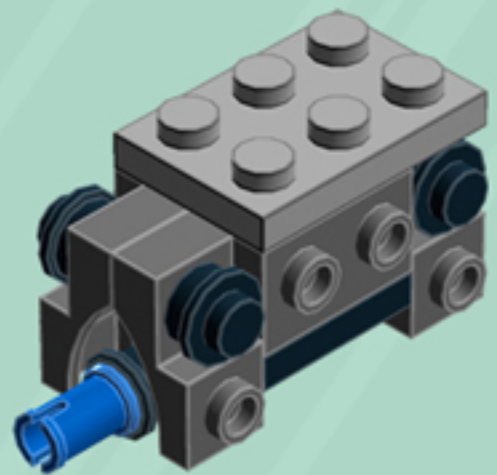

Arcade

ORNAMENTS

A LEGO® project by Chris McVeigh
chrismcveigh.com

• VOLUME 1 •

v 1.1

Element ID	Color	Description	Quantity
4140801	Black	2M Fric. Snap W/Cross Hole	3
4233487	Black	Brick 1X2 With Cross Hole	3
306926	Black	Flat Tile 1X2	7
243126	Black	Flat Tile 1X4	6
614126	Black	Plate 1X1 Round	12
302326	Black	Plate 1X2	8
362326	Black	Plate 1X3	6
6061032	Black	Plate 2X2 + One Hule Ø4,8	3
4548180	Black	Roof Tile 1X2X2/3, Abs	2
281726	Black	Technic Doub. Bearing Pl. 2X2	3
6030875	Black	Tool Set (Box Wrench)	3
4206482	Bright Blue	Conn.Bush W.Fric./Crossale	3
4180540	Bright Orange	Left Plate 2X3 W/Angle	1
4173332	Bright Orange	Plate 1X6	2
4125278	Bright Orange	Plate 2X3	2
4180512	Bright Orange	Right Plate 2X3 W/Angle	1

Element ID	Color	Description	Quantity
4180533	Bright Red	Left Plate 2X3 W/Angle	1
366621	Bright Red	Plate 1X6	2
302121	Bright Red	Plate 2X3	2
4180504	Bright Red	Right Plate 2X3 W/Angle	1
4179095	Bright Yellow	Left Plate 2X3 W/Angle	1
366624	Bright Yellow	Plate 1X6	2
302124	Bright Yellow	Plate 2X3	2
4179094	Bright Yellow	Right Plate 2X3 W/Angle	1
6066119	Dark Stone Grey	Brick 1X4X1 2/3 W. V. Knobs	6
6039479	Dark Stone Grey	Plate 1X2 Ball Ø5.9 Middle	3
6119126	Medium Azure	Plate W. Bow 2X2X2/3	2
6134378	Medium Stone Grey	Gold Ingot	1
4211398	Medium Stone Grey	Plate 1X2	3
4211396	Medium Stone Grey	Plate 2X3	3
6102357	Medium Stone Grey	Plate W. Bow 2X2X2/3	1
4619636	Silver Metallic	Radiator Grille 1X2	2