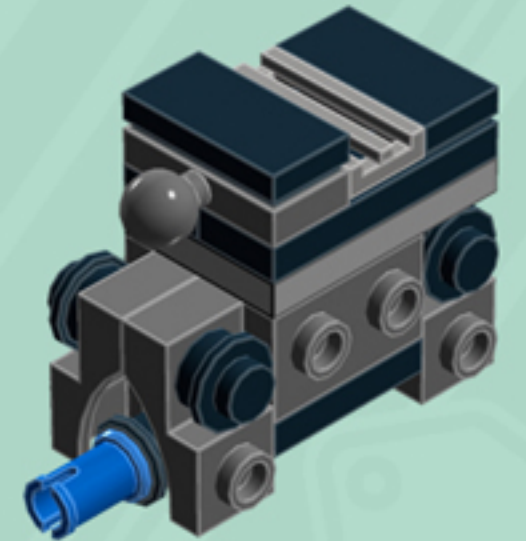

Arcade

ORNAMENTS

A LEGO® project by Chris McVeigh
chrismcveigh.com

• VOLUME 1 •

v 1.1

Element ID	Color	Description	Quantity
4140801	Black	2M Fric. Snap W/Cross Hole	3
4233487	Black	Brick 1X2 With Cross Hole	3
306926	Black	Flat Tile 1X2	7
243126	Black	Flat Tile 1X4	6
614126	Black	Plate 1X1 Round	12
302326	Black	Plate 1X2	8
362326	Black	Plate 1X3	6
6061032	Black	Plate 2X2 + One Hule Ø4,8	3
4548180	Black	Roof Tile 1X2X2/3, Abs	2
281726	Black	Technic Doub. Bearing Pl. 2X2	3
6030875	Black	Tool Set (Box Wrench)	3
4206482	Bright Blue	Conn.Bush W.Fric./Crossale	3
4180540	Bright Orange	Left Plate 2X3 W/Angle	1
4173332	Bright Orange	Plate 1X6	2
4125278	Bright Orange	Plate 2X3	2
4180512	Bright Orange	Right Plate 2X3 W/Angle	1

Element ID	Color	Description	Quantity
4180533	Bright Red	Left Plate 2X3 W/Angle	1
366621	Bright Red	Plate 1X6	2
302121	Bright Red	Plate 2X3	2
4180504	Bright Red	Right Plate 2X3 W/Angle	1
4179095	Bright Yellow	Left Plate 2X3 W/Angle	1
366624	Bright Yellow	Plate 1X6	2
302124	Bright Yellow	Plate 2X3	2
4179094	Bright Yellow	Right Plate 2X3 W/Angle	1
6066119	Dark Stone Grey	Brick 1X4X1 2/3 W. V. Knobs	6
6039479	Dark Stone Grey	Plate 1X2 Ball Ø5.9 Middle	3
6119126	Medium Azure	Plate W. Bow 2X2X2/3	2
6134378	Medium Stone Grey	Gold Ingot	1
4211398	Medium Stone Grey	Plate 1X2	3
4211396	Medium Stone Grey	Plate 2X3	3
6102357	Medium Stone Grey	Plate W. Bow 2X2X2/3	1
4619636	Silver Metallic	Radiator Grille 1X2	2