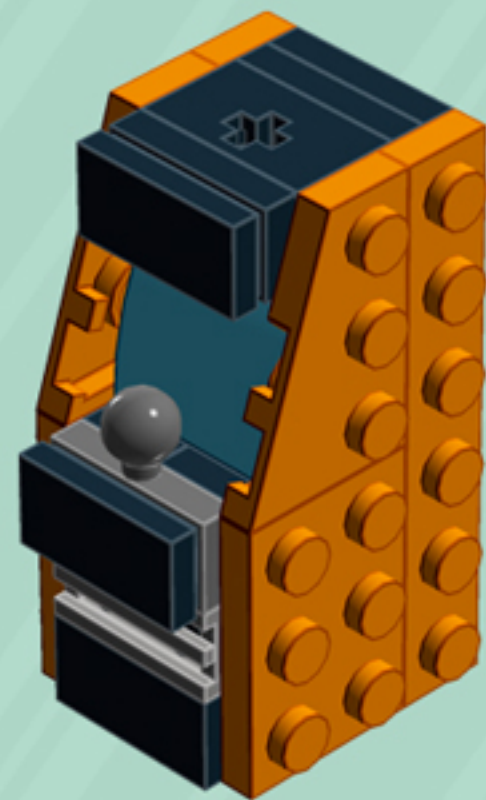

Arcade

ORNAMENTS

A LEGO® project by Chris McVeigh
chrismcveigh.com

• VOLUME 1 •

v 1.1

Element ID	Color	Description	Quantity
4140801	Black	2M Fric. Snap W/Cross Hole	3
4233487	Black	Brick 1X2 With Cross Hole	3
306926	Black	Flat Tile 1X2	7
243126	Black	Flat Tile 1X4	6
614126	Black	Plate 1X1 Round	12
302326	Black	Plate 1X2	8
362326	Black	Plate 1X3	6
6061032	Black	Plate 2X2 + One Hule Ø4,8	3
4548180	Black	Roof Tile 1X2X2/3, Abs	2
281726	Black	Technic Doub. Bearing Pl. 2X2	3
6030875	Black	Tool Set (Box Wrench)	3
4206482	Bright Blue	Conn.Bush W.Fric./Crossale	3
4180540	Bright Orange	Left Plate 2X3 W/Angle	1
4173332	Bright Orange	Plate 1X6	2
4125278	Bright Orange	Plate 2X3	2
4180512	Bright Orange	Right Plate 2X3 W/Angle	1

Element ID	Color	Description	Quantity
4180533	Bright Red	Left Plate 2X3 W/Angle	1
366621	Bright Red	Plate 1X6	2
302121	Bright Red	Plate 2X3	2
4180504	Bright Red	Right Plate 2X3 W/Angle	1
4179095	Bright Yellow	Left Plate 2X3 W/Angle	1
366624	Bright Yellow	Plate 1X6	2
302124	Bright Yellow	Plate 2X3	2
4179094	Bright Yellow	Right Plate 2X3 W/Angle	1
6066119	Dark Stone Grey	Brick 1X4X1 2/3 W. V. Knobs	6
6039479	Dark Stone Grey	Plate 1X2 Ball Ø5.9 Middle	3
6119126	Medium Azure	Plate W. Bow 2X2X2/3	2
6134378	Medium Stone Grey	Gold Ingot	1
4211398	Medium Stone Grey	Plate 1X2	3
4211396	Medium Stone Grey	Plate 2X3	3
6102357	Medium Stone Grey	Plate W. Bow 2X2X2/3	1
4619636	Silver Metallic	Radiator Grille 1X2	2