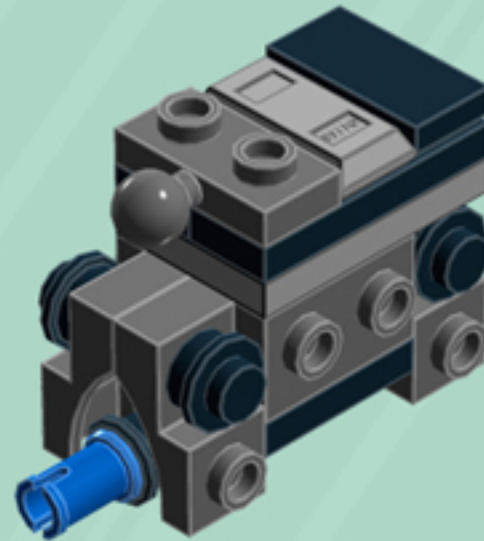

Arcade

ORNAMENTS

A LEGO® project by Chris McVeigh
chrismcveigh.com

• VOLUME 1 •

v 1.1

Element ID	Color	Description	Quantity
4140801	Black	2M Fric. Snap W/Cross Hole	3
4233487	Black	Brick 1X2 With Cross Hole	3
306926	Black	Flat Tile 1X2	7
243126	Black	Flat Tile 1X4	6
614126	Black	Plate 1X1 Round	12
302326	Black	Plate 1X2	8
362326	Black	Plate 1X3	6
6061032	Black	Plate 2X2 + One Hule Ø4,8	3
4548180	Black	Roof Tile 1X2X2/3, Abs	2
281726	Black	Technic Doub. Bearing Pl. 2X2	3
6030875	Black	Tool Set (Box Wrench)	3
4206482	Bright Blue	Conn.Bush W.Fric./Crossale	3
4180540	Bright Orange	Left Plate 2X3 W/Angle	1
4173332	Bright Orange	Plate 1X6	2
4125278	Bright Orange	Plate 2X3	2
4180512	Bright Orange	Right Plate 2X3 W/Angle	1

Element ID	Color	Description	Quantity
4180533	Bright Red	Left Plate 2X3 W/Angle	1
366621	Bright Red	Plate 1X6	2
302121	Bright Red	Plate 2X3	2
4180504	Bright Red	Right Plate 2X3 W/Angle	1
4179095	Bright Yellow	Left Plate 2X3 W/Angle	1
366624	Bright Yellow	Plate 1X6	2
302124	Bright Yellow	Plate 2X3	2
4179094	Bright Yellow	Right Plate 2X3 W/Angle	1
6066119	Dark Stone Grey	Brick 1X4X1 2/3 W. V. Knobs	6
6039479	Dark Stone Grey	Plate 1X2 Ball Ø5.9 Middle	3
6119126	Medium Azure	Plate W. Bow 2X2X2/3	2
6134378	Medium Stone Grey	Gold Ingot	1
4211398	Medium Stone Grey	Plate 1X2	3
4211396	Medium Stone Grey	Plate 2X3	3
6102357	Medium Stone Grey	Plate W. Bow 2X2X2/3	1
4619636	Silver Metallic	Radiator Grille 1X2	2