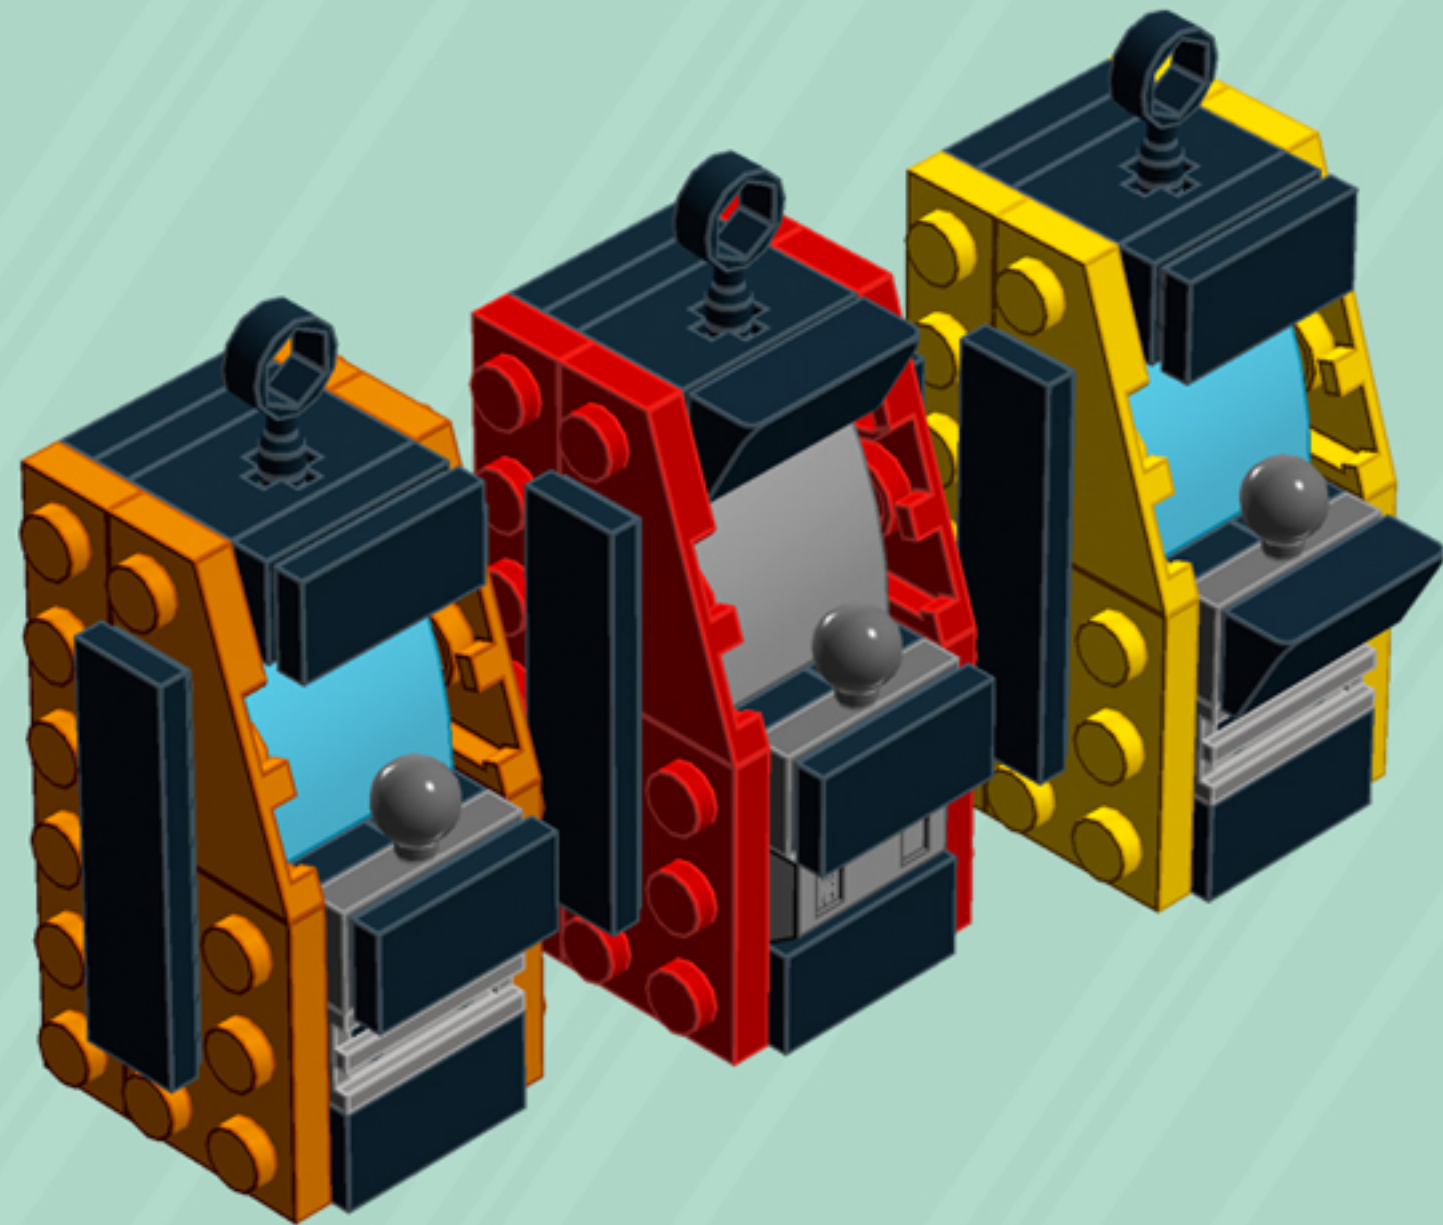

Arcade

ORNAMENTS

A LEGO® project by Chris McVeigh
chrismcveigh.com

• VOLUME 1 •

v 1.1

Element ID	Color	Description	Quantity
4140801	Black	2M Fric. Snap W/Cross Hole	3
4233487	Black	Brick 1X2 With Cross Hole	3
306926	Black	Flat Tile 1X2	7
243126	Black	Flat Tile 1X4	6
614126	Black	Plate 1X1 Round	12
302326	Black	Plate 1X2	8
362326	Black	Plate 1X3	6
6061032	Black	Plate 2X2 + One Hule Ø4,8	3
4548180	Black	Roof Tile 1X2X2/3, Abs	2
281726	Black	Technic Doub. Bearing Pl. 2X2	3
6030875	Black	Tool Set (Box Wrench)	3
4206482	Bright Blue	Conn.Bush W.Fric./Crossale	3
4180540	Bright Orange	Left Plate 2X3 W/Angle	1
4173332	Bright Orange	Plate 1X6	2
4125278	Bright Orange	Plate 2X3	2
4180512	Bright Orange	Right Plate 2X3 W/Angle	1

Element ID	Color	Description	Quantity
4180533	Bright Red	Left Plate 2X3 W/Angle	1
366621	Bright Red	Plate 1X6	2
302121	Bright Red	Plate 2X3	2
4180504	Bright Red	Right Plate 2X3 W/Angle	1
4179095	Bright Yellow	Left Plate 2X3 W/Angle	1
366624	Bright Yellow	Plate 1X6	2
302124	Bright Yellow	Plate 2X3	2
4179094	Bright Yellow	Right Plate 2X3 W/Angle	1
6066119	Dark Stone Grey	Brick 1X4X1 2/3 W. V. Knobs	6
6039479	Dark Stone Grey	Plate 1X2 Ball Ø5.9 Middle	3
6119126	Medium Azure	Plate W. Bow 2X2X2/3	2
6134378	Medium Stone Grey	Gold Ingot	1
4211398	Medium Stone Grey	Plate 1X2	3
4211396	Medium Stone Grey	Plate 2X3	3
6102357	Medium Stone Grey	Plate W. Bow 2X2X2/3	1
4619636	Silver Metallic	Radiator Grille 1X2	2