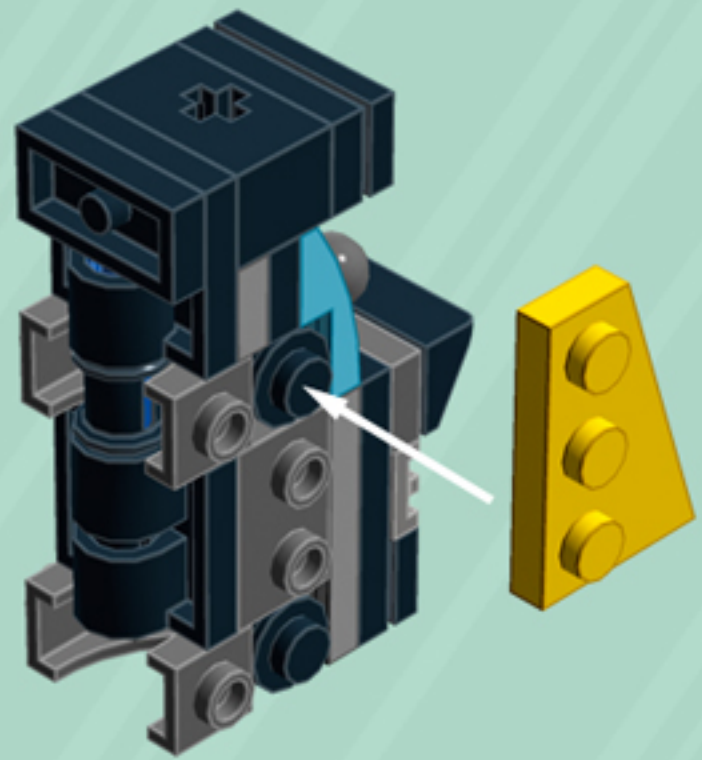

Arcade

ORNAMENTS

A LEGO® project by Chris McVeigh
chrismcveigh.com

• VOLUME 1 •

v 1.1

Element ID	Color	Description	Quantity
4140801	Black	2M Fric. Snap W/Cross Hole	3
4233487	Black	Brick 1X2 With Cross Hole	3
306926	Black	Flat Tile 1X2	7
243126	Black	Flat Tile 1X4	6
614126	Black	Plate 1X1 Round	12
302326	Black	Plate 1X2	8
362326	Black	Plate 1X3	6
6061032	Black	Plate 2X2 + One Hule Ø4,8	3
4548180	Black	Roof Tile 1X2X2/3, Abs	2
281726	Black	Technic Doub. Bearing Pl. 2X2	3
6030875	Black	Tool Set (Box Wrench)	3
4206482	Bright Blue	Conn.Bush W.Fric./Crossale	3
4180540	Bright Orange	Left Plate 2X3 W/Angle	1
4173332	Bright Orange	Plate 1X6	2
4125278	Bright Orange	Plate 2X3	2
4180512	Bright Orange	Right Plate 2X3 W/Angle	1

Element ID	Color	Description	Quantity
4180533	Bright Red	Left Plate 2X3 W/Angle	1
366621	Bright Red	Plate 1X6	2
302121	Bright Red	Plate 2X3	2
4180504	Bright Red	Right Plate 2X3 W/Angle	1
4179095	Bright Yellow	Left Plate 2X3 W/Angle	1
366624	Bright Yellow	Plate 1X6	2
302124	Bright Yellow	Plate 2X3	2
4179094	Bright Yellow	Right Plate 2X3 W/Angle	1
6066119	Dark Stone Grey	Brick 1X4X1 2/3 W. V. Knobs	6
6039479	Dark Stone Grey	Plate 1X2 Ball Ø5.9 Middle	3
6119126	Medium Azure	Plate W. Bow 2X2X2/3	2
6134378	Medium Stone Grey	Gold Ingot	1
4211398	Medium Stone Grey	Plate 1X2	3
4211396	Medium Stone Grey	Plate 2X3	3
6102357	Medium Stone Grey	Plate W. Bow 2X2X2/3	1
4619636	Silver Metallic	Radiator Grille 1X2	2