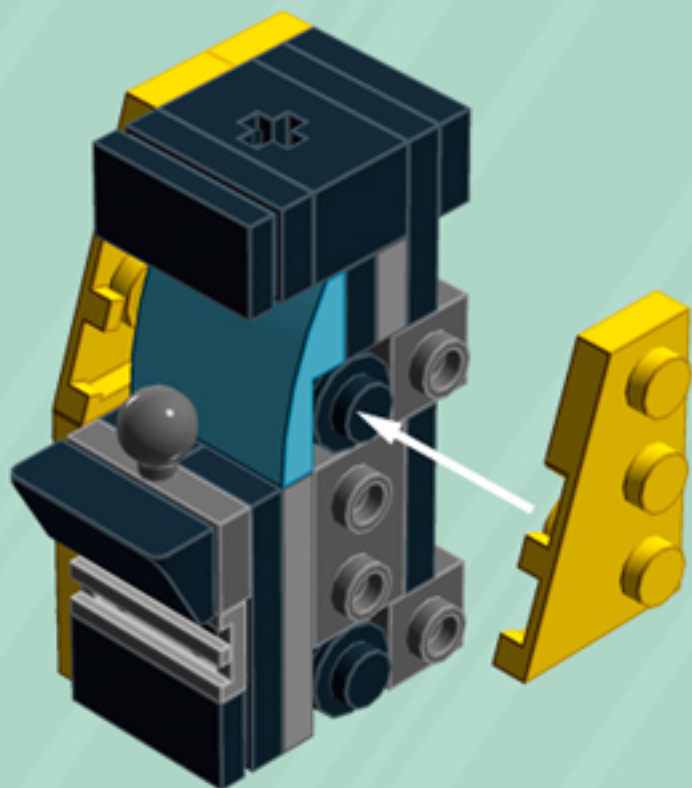

Arcade

ORNAMENTS

A LEGO® project by Chris McVeigh
chrismcveigh.com

• VOLUME 1 •

v 1.1

Element ID	Color	Description	Quantity
4140801	Black	2M Fric. Snap W/Cross Hole	3
4233487	Black	Brick 1X2 With Cross Hole	3
306926	Black	Flat Tile 1X2	7
243126	Black	Flat Tile 1X4	6
614126	Black	Plate 1X1 Round	12
302326	Black	Plate 1X2	8
362326	Black	Plate 1X3	6
6061032	Black	Plate 2X2 + One Hule Ø4,8	3
4548180	Black	Roof Tile 1X2X2/3, Abs	2
281726	Black	Technic Doub. Bearing Pl. 2X2	3
6030875	Black	Tool Set (Box Wrench)	3
4206482	Bright Blue	Conn.Bush W.Fric./Crossale	3
4180540	Bright Orange	Left Plate 2X3 W/Angle	1
4173332	Bright Orange	Plate 1X6	2
4125278	Bright Orange	Plate 2X3	2
4180512	Bright Orange	Right Plate 2X3 W/Angle	1

Element ID	Color	Description	Quantity
4180533	Bright Red	Left Plate 2X3 W/Angle	1
366621	Bright Red	Plate 1X6	2
302121	Bright Red	Plate 2X3	2
4180504	Bright Red	Right Plate 2X3 W/Angle	1
4179095	Bright Yellow	Left Plate 2X3 W/Angle	1
366624	Bright Yellow	Plate 1X6	2
302124	Bright Yellow	Plate 2X3	2
4179094	Bright Yellow	Right Plate 2X3 W/Angle	1
6066119	Dark Stone Grey	Brick 1X4X1 2/3 W. V. Knobs	6
6039479	Dark Stone Grey	Plate 1X2 Ball Ø5.9 Middle	3
6119126	Medium Azure	Plate W. Bow 2X2X2/3	2
6134378	Medium Stone Grey	Gold Ingot	1
4211398	Medium Stone Grey	Plate 1X2	3
4211396	Medium Stone Grey	Plate 2X3	3
6102357	Medium Stone Grey	Plate W. Bow 2X2X2/3	1
4619636	Silver Metallic	Radiator Grille 1X2	2