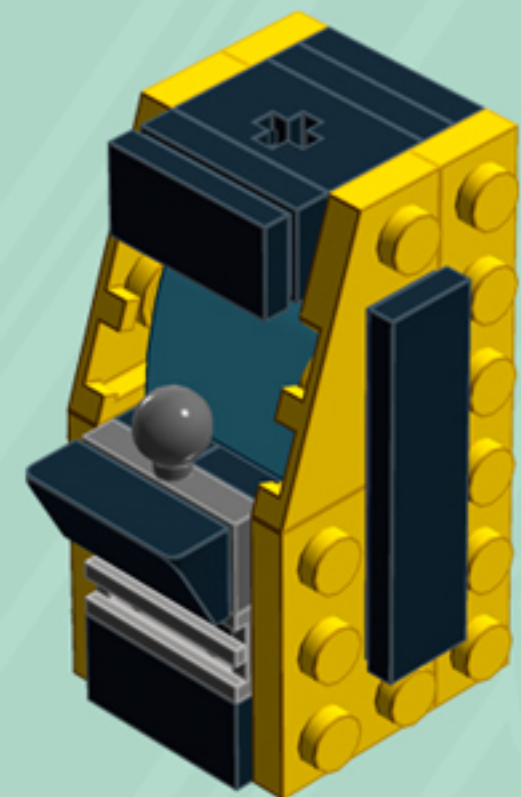

Arcade

ORNAMENTS

A LEGO® project by Chris McVeigh
chrismcveigh.com

• VOLUME 1 •

v 1.1

Element ID	Color	Description	Quantity
4140801	Black	2M Fric. Snap W/Cross Hole	3
4233487	Black	Brick 1X2 With Cross Hole	3
306926	Black	Flat Tile 1X2	7
243126	Black	Flat Tile 1X4	6
614126	Black	Plate 1X1 Round	12
302326	Black	Plate 1X2	8
362326	Black	Plate 1X3	6
6061032	Black	Plate 2X2 + One Hule Ø4,8	3
4548180	Black	Roof Tile 1X2X2/3, Abs	2
281726	Black	Technic Doub. Bearing Pl. 2X2	3
6030875	Black	Tool Set (Box Wrench)	3
4206482	Bright Blue	Conn.Bush W.Fric./Crossale	3
4180540	Bright Orange	Left Plate 2X3 W/Angle	1
4173332	Bright Orange	Plate 1X6	2
4125278	Bright Orange	Plate 2X3	2
4180512	Bright Orange	Right Plate 2X3 W/Angle	1

Element ID	Color	Description	Quantity
4180533	Bright Red	Left Plate 2X3 W/Angle	1
366621	Bright Red	Plate 1X6	2
302121	Bright Red	Plate 2X3	2
4180504	Bright Red	Right Plate 2X3 W/Angle	1
4179095	Bright Yellow	Left Plate 2X3 W/Angle	1
366624	Bright Yellow	Plate 1X6	2
302124	Bright Yellow	Plate 2X3	2
4179094	Bright Yellow	Right Plate 2X3 W/Angle	1
6066119	Dark Stone Grey	Brick 1X4X1 2/3 W. V. Knobs	6
6039479	Dark Stone Grey	Plate 1X2 Ball Ø5.9 Middle	3
6119126	Medium Azure	Plate W. Bow 2X2X2/3	2
6134378	Medium Stone Grey	Gold Ingot	1
4211398	Medium Stone Grey	Plate 1X2	3
4211396	Medium Stone Grey	Plate 2X3	3
6102357	Medium Stone Grey	Plate W. Bow 2X2X2/3	1
4619636	Silver Metallic	Radiator Grille 1X2	2