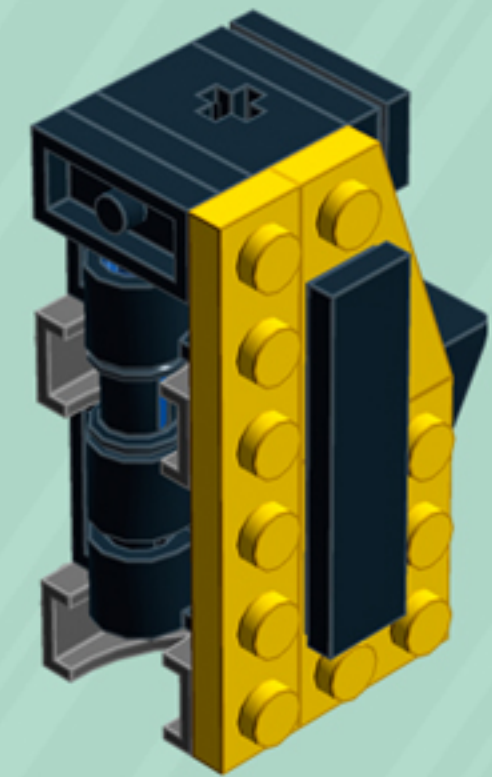

Arcade

ORNAMENTS

A LEGO® project by Chris McVeigh
chrismcveigh.com

• VOLUME 1 •

v 1.1

Element ID	Color	Description	Quantity
4140801	Black	2M Fric. Snap W/Cross Hole	3
4233487	Black	Brick 1X2 With Cross Hole	3
306926	Black	Flat Tile 1X2	7
243126	Black	Flat Tile 1X4	6
614126	Black	Plate 1X1 Round	12
302326	Black	Plate 1X2	8
362326	Black	Plate 1X3	6
6061032	Black	Plate 2X2 + One Hule Ø4,8	3
4548180	Black	Roof Tile 1X2X2/3, Abs	2
281726	Black	Technic Doub. Bearing Pl. 2X2	3
6030875	Black	Tool Set (Box Wrench)	3
4206482	Bright Blue	Conn.Bush W.Fric./Crossale	3
4180540	Bright Orange	Left Plate 2X3 W/Angle	1
4173332	Bright Orange	Plate 1X6	2
4125278	Bright Orange	Plate 2X3	2
4180512	Bright Orange	Right Plate 2X3 W/Angle	1

Element ID	Color	Description	Quantity
4180533	Bright Red	Left Plate 2X3 W/Angle	1
366621	Bright Red	Plate 1X6	2
302121	Bright Red	Plate 2X3	2
4180504	Bright Red	Right Plate 2X3 W/Angle	1
4179095	Bright Yellow	Left Plate 2X3 W/Angle	1
366624	Bright Yellow	Plate 1X6	2
302124	Bright Yellow	Plate 2X3	2
4179094	Bright Yellow	Right Plate 2X3 W/Angle	1
6066119	Dark Stone Grey	Brick 1X4X1 2/3 W. V. Knobs	6
6039479	Dark Stone Grey	Plate 1X2 Ball Ø5.9 Middle	3
6119126	Medium Azure	Plate W. Bow 2X2X2/3	2
6134378	Medium Stone Grey	Gold Ingot	1
4211398	Medium Stone Grey	Plate 1X2	3
4211396	Medium Stone Grey	Plate 2X3	3
6102357	Medium Stone Grey	Plate W. Bow 2X2X2/3	1
4619636	Silver Metallic	Radiator Grille 1X2	2