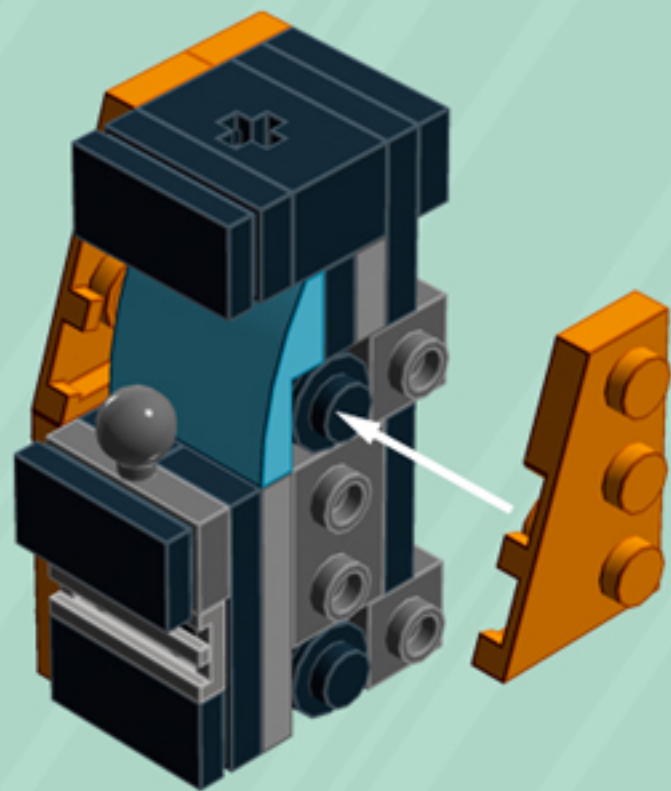

Arcade

ORNAMENTS

A LEGO® project by Chris McVeigh
chrismcveigh.com

• VOLUME 1 •

v 1.1

Element ID	Color	Description	Quantity
4140801	Black	2M Fric. Snap W/Cross Hole	3
4233487	Black	Brick 1X2 With Cross Hole	3
306926	Black	Flat Tile 1X2	7
243126	Black	Flat Tile 1X4	6
614126	Black	Plate 1X1 Round	12
302326	Black	Plate 1X2	8
362326	Black	Plate 1X3	6
6061032	Black	Plate 2X2 + One Hule Ø4,8	3
4548180	Black	Roof Tile 1X2X2/3, Abs	2
281726	Black	Technic Doub. Bearing Pl. 2X2	3
6030875	Black	Tool Set (Box Wrench)	3
4206482	Bright Blue	Conn.Bush W.Fric./Crossale	3
4180540	Bright Orange	Left Plate 2X3 W/Angle	1
4173332	Bright Orange	Plate 1X6	2
4125278	Bright Orange	Plate 2X3	2
4180512	Bright Orange	Right Plate 2X3 W/Angle	1

Element ID	Color	Description	Quantity
4180533	Bright Red	Left Plate 2X3 W/Angle	1
366621	Bright Red	Plate 1X6	2
302121	Bright Red	Plate 2X3	2
4180504	Bright Red	Right Plate 2X3 W/Angle	1
4179095	Bright Yellow	Left Plate 2X3 W/Angle	1
366624	Bright Yellow	Plate 1X6	2
302124	Bright Yellow	Plate 2X3	2
4179094	Bright Yellow	Right Plate 2X3 W/Angle	1
6066119	Dark Stone Grey	Brick 1X4X1 2/3 W. V. Knobs	6
6039479	Dark Stone Grey	Plate 1X2 Ball Ø5.9 Middle	3
6119126	Medium Azure	Plate W. Bow 2X2X2/3	2
6134378	Medium Stone Grey	Gold Ingot	1
4211398	Medium Stone Grey	Plate 1X2	3
4211396	Medium Stone Grey	Plate 2X3	3
6102357	Medium Stone Grey	Plate W. Bow 2X2X2/3	1
4619636	Silver Metallic	Radiator Grille 1X2	2