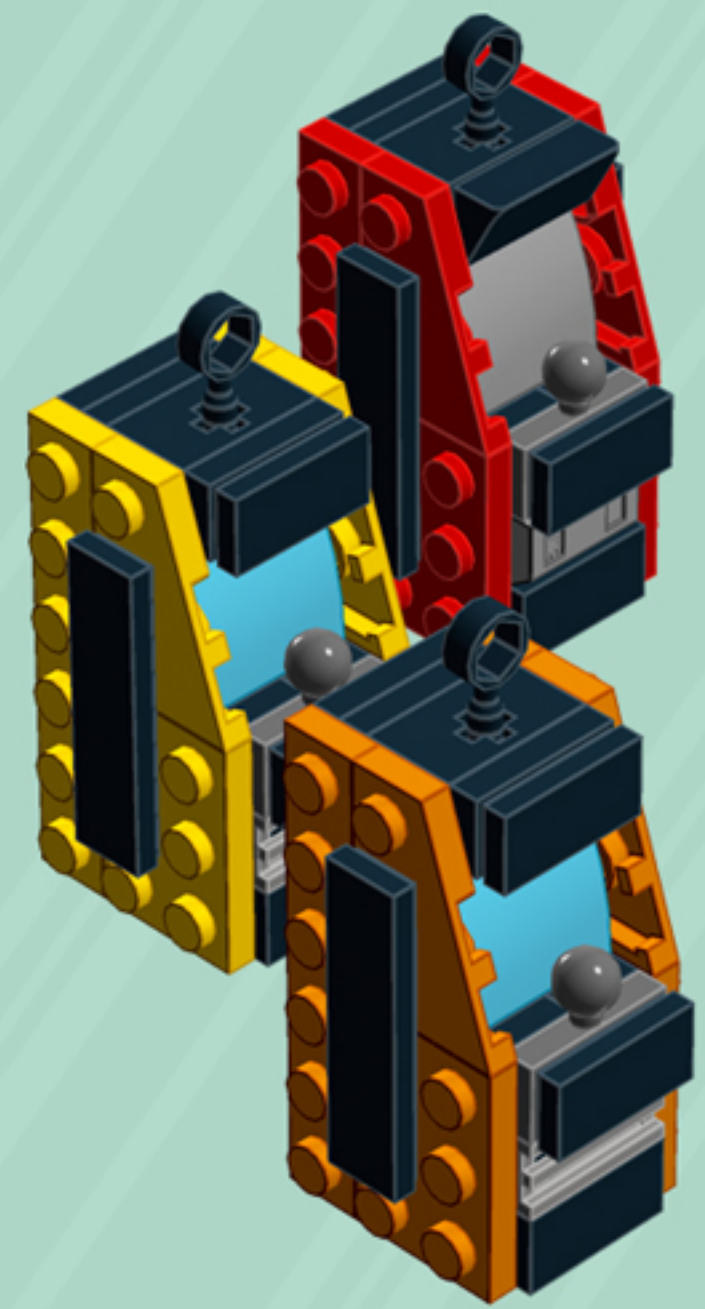

Arcade

ORNAMENTS

A LEGO® project by Chris McVeigh
chrismcveigh.com

• VOLUME 1 •

v 1.1

Element ID	Color	Description	Quantity
4140801	Black	2M Fric. Snap W/Cross Hole	3
4233487	Black	Brick 1X2 With Cross Hole	3
306926	Black	Flat Tile 1X2	7
243126	Black	Flat Tile 1X4	6
614126	Black	Plate 1X1 Round	12
302326	Black	Plate 1X2	8
362326	Black	Plate 1X3	6
6061032	Black	Plate 2X2 + One Hule Ø4,8	3
4548180	Black	Roof Tile 1X2X2/3, Abs	2
281726	Black	Technic Doub. Bearing Pl. 2X2	3
6030875	Black	Tool Set (Box Wrench)	3
4206482	Bright Blue	Conn.Bush W.Fric./Crossale	3
4180540	Bright Orange	Left Plate 2X3 W/Angle	1
4173332	Bright Orange	Plate 1X6	2
4125278	Bright Orange	Plate 2X3	2
4180512	Bright Orange	Right Plate 2X3 W/Angle	1

Element ID	Color	Description	Quantity
4180533	Bright Red	Left Plate 2X3 W/Angle	1
366621	Bright Red	Plate 1X6	2
302121	Bright Red	Plate 2X3	2
4180504	Bright Red	Right Plate 2X3 W/Angle	1
4179095	Bright Yellow	Left Plate 2X3 W/Angle	1
366624	Bright Yellow	Plate 1X6	2
302124	Bright Yellow	Plate 2X3	2
4179094	Bright Yellow	Right Plate 2X3 W/Angle	1
6066119	Dark Stone Grey	Brick 1X4X1 2/3 W. V. Knobs	6
6039479	Dark Stone Grey	Plate 1X2 Ball Ø5.9 Middle	3
6119126	Medium Azure	Plate W. Bow 2X2X2/3	2
6134378	Medium Stone Grey	Gold Ingot	1
4211398	Medium Stone Grey	Plate 1X2	3
4211396	Medium Stone Grey	Plate 2X3	3
6102357	Medium Stone Grey	Plate W. Bow 2X2X2/3	1
4619636	Silver Metallic	Radiator Grille 1X2	2