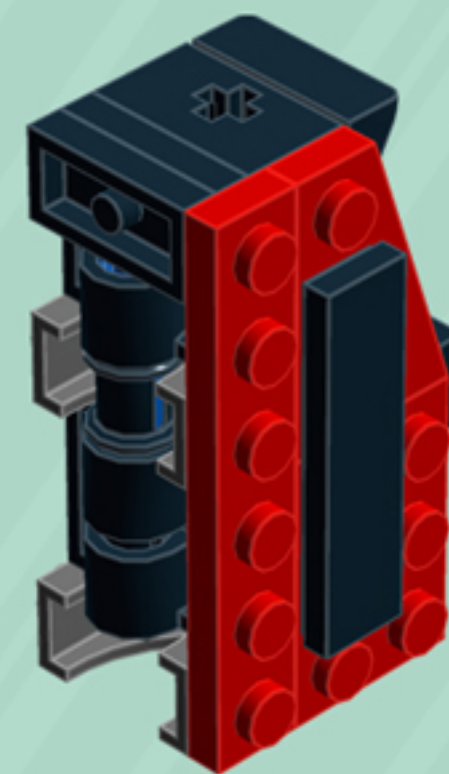

Arcade

ORNAMENTS

A LEGO® project by Chris McVeigh
chrismcveigh.com

• VOLUME 1 •

v 1.1

Element ID	Color	Description	Quantity
4140801	Black	2M Fric. Snap W/Cross Hole	3
4233487	Black	Brick 1X2 With Cross Hole	3
306926	Black	Flat Tile 1X2	7
243126	Black	Flat Tile 1X4	6
614126	Black	Plate 1X1 Round	12
302326	Black	Plate 1X2	8
362326	Black	Plate 1X3	6
6061032	Black	Plate 2X2 + One Hule Ø4,8	3
4548180	Black	Roof Tile 1X2X2/3, Abs	2
281726	Black	Technic Doub. Bearing Pl. 2X2	3
6030875	Black	Tool Set (Box Wrench)	3
4206482	Bright Blue	Conn.Bush W.Fric./Crossale	3
4180540	Bright Orange	Left Plate 2X3 W/Angle	1
4173332	Bright Orange	Plate 1X6	2
4125278	Bright Orange	Plate 2X3	2
4180512	Bright Orange	Right Plate 2X3 W/Angle	1

Element ID	Color	Description	Quantity
4180533	Bright Red	Left Plate 2X3 W/Angle	1
366621	Bright Red	Plate 1X6	2
302121	Bright Red	Plate 2X3	2
4180504	Bright Red	Right Plate 2X3 W/Angle	1
4179095	Bright Yellow	Left Plate 2X3 W/Angle	1
366624	Bright Yellow	Plate 1X6	2
302124	Bright Yellow	Plate 2X3	2
4179094	Bright Yellow	Right Plate 2X3 W/Angle	1
6066119	Dark Stone Grey	Brick 1X4X1 2/3 W. V. Knobs	6
6039479	Dark Stone Grey	Plate 1X2 Ball Ø5.9 Middle	3
6119126	Medium Azure	Plate W. Bow 2X2X2/3	2
6134378	Medium Stone Grey	Gold Ingot	1
4211398	Medium Stone Grey	Plate 1X2	3
4211396	Medium Stone Grey	Plate 2X3	3
6102357	Medium Stone Grey	Plate W. Bow 2X2X2/3	1
4619636	Silver Metallic	Radiator Grille 1X2	2