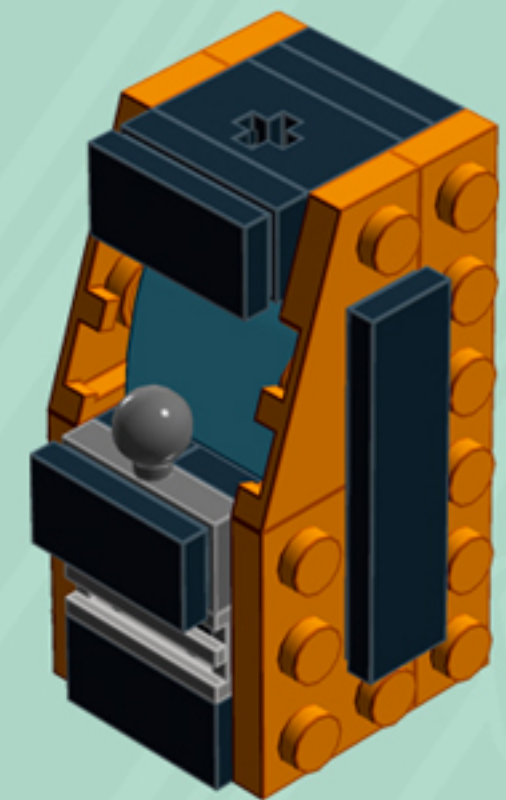

Arcade

ORNAMENTS

A LEGO® project by Chris McVeigh
chrismcveigh.com

• VOLUME 1 •

v 1.1

Element ID	Color	Description	Quantity
4140801	Black	2M Fric. Snap W/Cross Hole	3
4233487	Black	Brick 1X2 With Cross Hole	3
306926	Black	Flat Tile 1X2	7
243126	Black	Flat Tile 1X4	6
614126	Black	Plate 1X1 Round	12
302326	Black	Plate 1X2	8
362326	Black	Plate 1X3	6
6061032	Black	Plate 2X2 + One Hule Ø4,8	3
4548180	Black	Roof Tile 1X2X2/3, Abs	2
281726	Black	Technic Doub. Bearing Pl. 2X2	3
6030875	Black	Tool Set (Box Wrench)	3
4206482	Bright Blue	Conn.Bush W.Fric./Crossale	3
4180540	Bright Orange	Left Plate 2X3 W/Angle	1
4173332	Bright Orange	Plate 1X6	2
4125278	Bright Orange	Plate 2X3	2
4180512	Bright Orange	Right Plate 2X3 W/Angle	1

Element ID	Color	Description	Quantity
4180533	Bright Red	Left Plate 2X3 W/Angle	1
366621	Bright Red	Plate 1X6	2
302121	Bright Red	Plate 2X3	2
4180504	Bright Red	Right Plate 2X3 W/Angle	1
4179095	Bright Yellow	Left Plate 2X3 W/Angle	1
366624	Bright Yellow	Plate 1X6	2
302124	Bright Yellow	Plate 2X3	2
4179094	Bright Yellow	Right Plate 2X3 W/Angle	1
6066119	Dark Stone Grey	Brick 1X4X1 2/3 W. V. Knobs	6
6039479	Dark Stone Grey	Plate 1X2 Ball Ø5.9 Middle	3
6119126	Medium Azure	Plate W. Bow 2X2X2/3	2
6134378	Medium Stone Grey	Gold Ingot	1
4211398	Medium Stone Grey	Plate 1X2	3
4211396	Medium Stone Grey	Plate 2X3	3
6102357	Medium Stone Grey	Plate W. Bow 2X2X2/3	1
4619636	Silver Metallic	Radiator Grille 1X2	2