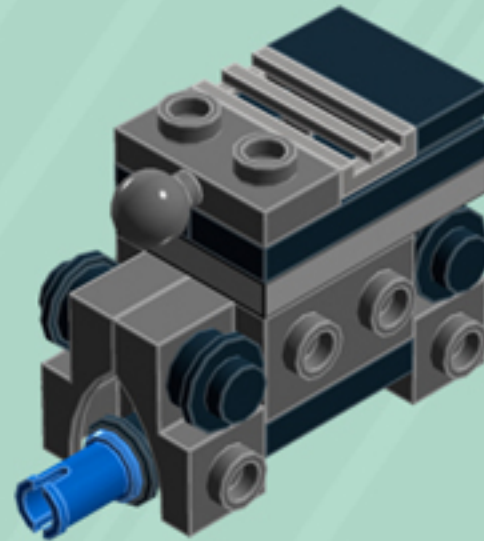

Arcade

ORNAMENTS

A LEGO® project by Chris McVeigh
chrismcveigh.com

• VOLUME 1 •

v 1.1

Element ID	Color	Description	Quantity
4140801	Black	2M Fric. Snap W/Cross Hole	3
4233487	Black	Brick 1X2 With Cross Hole	3
306926	Black	Flat Tile 1X2	7
243126	Black	Flat Tile 1X4	6
614126	Black	Plate 1X1 Round	12
302326	Black	Plate 1X2	8
362326	Black	Plate 1X3	6
6061032	Black	Plate 2X2 + One Hule Ø4,8	3
4548180	Black	Roof Tile 1X2X2/3, Abs	2
281726	Black	Technic Doub. Bearing Pl. 2X2	3
6030875	Black	Tool Set (Box Wrench)	3
4206482	Bright Blue	Conn.Bush W.Fric./Crossale	3
4180540	Bright Orange	Left Plate 2X3 W/Angle	1
4173332	Bright Orange	Plate 1X6	2
4125278	Bright Orange	Plate 2X3	2
4180512	Bright Orange	Right Plate 2X3 W/Angle	1

Element ID	Color	Description	Quantity
4180533	Bright Red	Left Plate 2X3 W/Angle	1
366621	Bright Red	Plate 1X6	2
302121	Bright Red	Plate 2X3	2
4180504	Bright Red	Right Plate 2X3 W/Angle	1
4179095	Bright Yellow	Left Plate 2X3 W/Angle	1
366624	Bright Yellow	Plate 1X6	2
302124	Bright Yellow	Plate 2X3	2
4179094	Bright Yellow	Right Plate 2X3 W/Angle	1
6066119	Dark Stone Grey	Brick 1X4X1 2/3 W. V. Knobs	6
6039479	Dark Stone Grey	Plate 1X2 Ball Ø5.9 Middle	3
6119126	Medium Azure	Plate W. Bow 2X2X2/3	2
6134378	Medium Stone Grey	Gold Ingot	1
4211398	Medium Stone Grey	Plate 1X2	3
4211396	Medium Stone Grey	Plate 2X3	3
6102357	Medium Stone Grey	Plate W. Bow 2X2X2/3	1
4619636	Silver Metallic	Radiator Grille 1X2	2