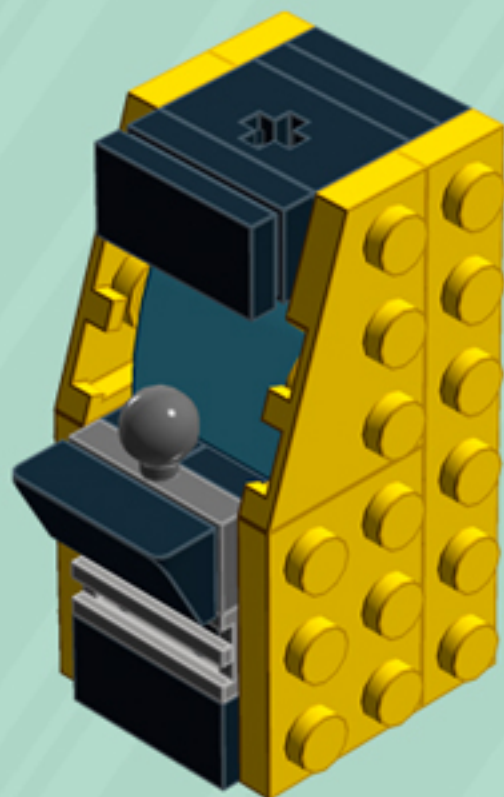

Arcade

ORNAMENTS

A LEGO® project by Chris McVeigh
chrismcveigh.com

• VOLUME 1 •

v 1.1

Element ID	Color	Description	Quantity
4140801	Black	2M Fric. Snap W/Cross Hole	3
4233487	Black	Brick 1X2 With Cross Hole	3
306926	Black	Flat Tile 1X2	7
243126	Black	Flat Tile 1X4	6
614126	Black	Plate 1X1 Round	12
302326	Black	Plate 1X2	8
362326	Black	Plate 1X3	6
6061032	Black	Plate 2X2 + One Hule Ø4,8	3
4548180	Black	Roof Tile 1X2X2/3, Abs	2
281726	Black	Technic Doub. Bearing Pl. 2X2	3
6030875	Black	Tool Set (Box Wrench)	3
4206482	Bright Blue	Conn.Bush W.Fric./Crossale	3
4180540	Bright Orange	Left Plate 2X3 W/Angle	1
4173332	Bright Orange	Plate 1X6	2
4125278	Bright Orange	Plate 2X3	2
4180512	Bright Orange	Right Plate 2X3 W/Angle	1

Element ID	Color	Description	Quantity
4180533	Bright Red	Left Plate 2X3 W/Angle	1
366621	Bright Red	Plate 1X6	2
302121	Bright Red	Plate 2X3	2
4180504	Bright Red	Right Plate 2X3 W/Angle	1
4179095	Bright Yellow	Left Plate 2X3 W/Angle	1
366624	Bright Yellow	Plate 1X6	2
302124	Bright Yellow	Plate 2X3	2
4179094	Bright Yellow	Right Plate 2X3 W/Angle	1
6066119	Dark Stone Grey	Brick 1X4X1 2/3 W. V. Knobs	6
6039479	Dark Stone Grey	Plate 1X2 Ball Ø5.9 Middle	3
6119126	Medium Azure	Plate W. Bow 2X2X2/3	2
6134378	Medium Stone Grey	Gold Ingot	1
4211398	Medium Stone Grey	Plate 1X2	3
4211396	Medium Stone Grey	Plate 2X3	3
6102357	Medium Stone Grey	Plate W. Bow 2X2X2/3	1
4619636	Silver Metallic	Radiator Grille 1X2	2