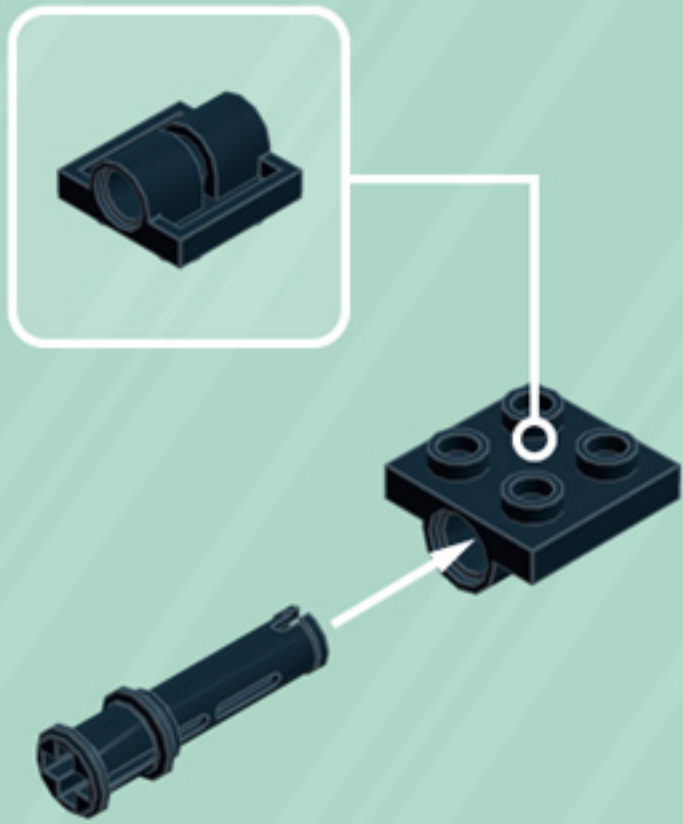

Arcade

ORNAMENTS

A LEGO® project by Chris McVeigh
chrismcveigh.com

• VOLUME 1 •

v 1.1

Element ID	Color	Description	Quantity
4140801	Black	2M Fric. Snap W/Cross Hole	3
4233487	Black	Brick 1X2 With Cross Hole	3
306926	Black	Flat Tile 1X2	7
243126	Black	Flat Tile 1X4	6
614126	Black	Plate 1X1 Round	12
302326	Black	Plate 1X2	8
362326	Black	Plate 1X3	6
6061032	Black	Plate 2X2 + One Hule Ø4,8	3
4548180	Black	Roof Tile 1X2X2/3, Abs	2
281726	Black	Technic Doub. Bearing Pl. 2X2	3
6030875	Black	Tool Set (Box Wrench)	3
4206482	Bright Blue	Conn.Bush W.Fric./Crossale	3
4180540	Bright Orange	Left Plate 2X3 W/Angle	1
4173332	Bright Orange	Plate 1X6	2
4125278	Bright Orange	Plate 2X3	2
4180512	Bright Orange	Right Plate 2X3 W/Angle	1

Element ID	Color	Description	Quantity
4180533	Bright Red	Left Plate 2X3 W/Angle	1
366621	Bright Red	Plate 1X6	2
302121	Bright Red	Plate 2X3	2
4180504	Bright Red	Right Plate 2X3 W/Angle	1
4179095	Bright Yellow	Left Plate 2X3 W/Angle	1
366624	Bright Yellow	Plate 1X6	2
302124	Bright Yellow	Plate 2X3	2
4179094	Bright Yellow	Right Plate 2X3 W/Angle	1
6066119	Dark Stone Grey	Brick 1X4X1 2/3 W. V. Knobs	6
6039479	Dark Stone Grey	Plate 1X2 Ball Ø5.9 Middle	3
6119126	Medium Azure	Plate W. Bow 2X2X2/3	2
6134378	Medium Stone Grey	Gold Ingot	1
4211398	Medium Stone Grey	Plate 1X2	3
4211396	Medium Stone Grey	Plate 2X3	3
6102357	Medium Stone Grey	Plate W. Bow 2X2X2/3	1
4619636	Silver Metallic	Radiator Grille 1X2	2