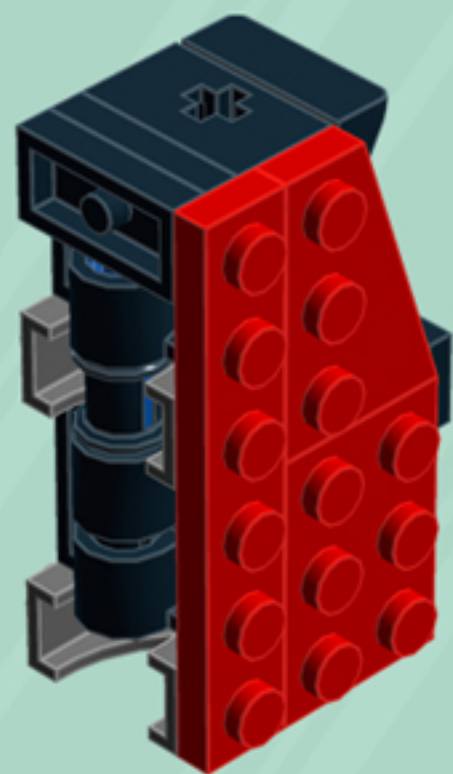

Arcade

ORNAMENTS

A LEGO® project by Chris McVeigh
chrismcveigh.com

• VOLUME 1 •

v 1.1

Element ID	Color	Description	Quantity
4140801	Black	2M Fric. Snap W/Cross Hole	3
4233487	Black	Brick 1X2 With Cross Hole	3
306926	Black	Flat Tile 1X2	7
243126	Black	Flat Tile 1X4	6
614126	Black	Plate 1X1 Round	12
302326	Black	Plate 1X2	8
362326	Black	Plate 1X3	6
6061032	Black	Plate 2X2 + One Hule Ø4,8	3
4548180	Black	Roof Tile 1X2X2/3, Abs	2
281726	Black	Technic Doub. Bearing Pl. 2X2	3
6030875	Black	Tool Set (Box Wrench)	3
4206482	Bright Blue	Conn.Bush W.Fric./Crossale	3
4180540	Bright Orange	Left Plate 2X3 W/Angle	1
4173332	Bright Orange	Plate 1X6	2
4125278	Bright Orange	Plate 2X3	2
4180512	Bright Orange	Right Plate 2X3 W/Angle	1

Element ID	Color	Description	Quantity
4180533	Bright Red	Left Plate 2X3 W/Angle	1
366621	Bright Red	Plate 1X6	2
302121	Bright Red	Plate 2X3	2
4180504	Bright Red	Right Plate 2X3 W/Angle	1
4179095	Bright Yellow	Left Plate 2X3 W/Angle	1
366624	Bright Yellow	Plate 1X6	2
302124	Bright Yellow	Plate 2X3	2
4179094	Bright Yellow	Right Plate 2X3 W/Angle	1
6066119	Dark Stone Grey	Brick 1X4X1 2/3 W. V. Knobs	6
6039479	Dark Stone Grey	Plate 1X2 Ball Ø5.9 Middle	3
6119126	Medium Azure	Plate W. Bow 2X2X2/3	2
6134378	Medium Stone Grey	Gold Ingot	1
4211398	Medium Stone Grey	Plate 1X2	3
4211396	Medium Stone Grey	Plate 2X3	3
6102357	Medium Stone Grey	Plate W. Bow 2X2X2/3	1
4619636	Silver Metallic	Radiator Grille 1X2	2