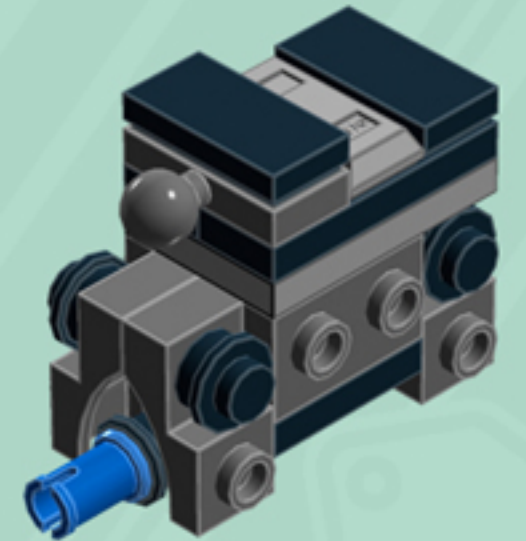

Arcade

ORNAMENTS

A LEGO® project by Chris McVeigh
chrismcveigh.com

• VOLUME 1 •

v 1.1

Element ID	Color	Description	Quantity
4140801	Black	2M Fric. Snap W/Cross Hole	3
4233487	Black	Brick 1X2 With Cross Hole	3
306926	Black	Flat Tile 1X2	7
243126	Black	Flat Tile 1X4	6
614126	Black	Plate 1X1 Round	12
302326	Black	Plate 1X2	8
362326	Black	Plate 1X3	6
6061032	Black	Plate 2X2 + One Hule Ø4,8	3
4548180	Black	Roof Tile 1X2X2/3, Abs	2
281726	Black	Technic Doub. Bearing Pl. 2X2	3
6030875	Black	Tool Set (Box Wrench)	3
4206482	Bright Blue	Conn.Bush W.Fric./Crossale	3
4180540	Bright Orange	Left Plate 2X3 W/Angle	1
4173332	Bright Orange	Plate 1X6	2
4125278	Bright Orange	Plate 2X3	2
4180512	Bright Orange	Right Plate 2X3 W/Angle	1

Element ID	Color	Description	Quantity
4180533	Bright Red	Left Plate 2X3 W/Angle	1
366621	Bright Red	Plate 1X6	2
302121	Bright Red	Plate 2X3	2
4180504	Bright Red	Right Plate 2X3 W/Angle	1
4179095	Bright Yellow	Left Plate 2X3 W/Angle	1
366624	Bright Yellow	Plate 1X6	2
302124	Bright Yellow	Plate 2X3	2
4179094	Bright Yellow	Right Plate 2X3 W/Angle	1
6066119	Dark Stone Grey	Brick 1X4X1 2/3 W. V. Knobs	6
6039479	Dark Stone Grey	Plate 1X2 Ball Ø5.9 Middle	3
6119126	Medium Azure	Plate W. Bow 2X2X2/3	2
6134378	Medium Stone Grey	Gold Ingot	1
4211398	Medium Stone Grey	Plate 1X2	3
4211396	Medium Stone Grey	Plate 2X3	3
6102357	Medium Stone Grey	Plate W. Bow 2X2X2/3	1
4619636	Silver Metallic	Radiator Grille 1X2	2