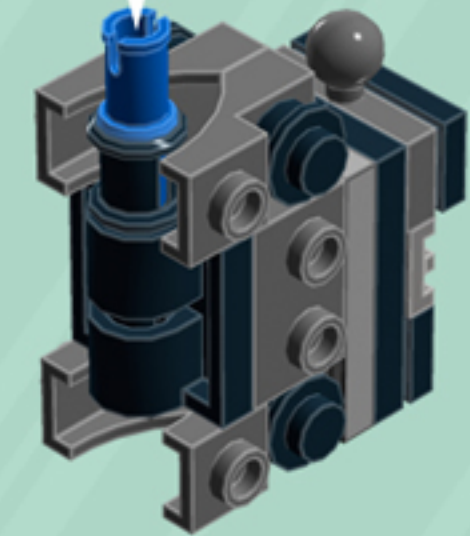

Arcade

ORNAMENTS

A LEGO® project by Chris McVeigh
chrismcveigh.com

• VOLUME 1 •

v 1.1

Element ID	Color	Description	Quantity
4140801	Black	2M Fric. Snap W/Cross Hole	3
4233487	Black	Brick 1X2 With Cross Hole	3
306926	Black	Flat Tile 1X2	7
243126	Black	Flat Tile 1X4	6
614126	Black	Plate 1X1 Round	12
302326	Black	Plate 1X2	8
362326	Black	Plate 1X3	6
6061032	Black	Plate 2X2 + One Hule Ø4,8	3
4548180	Black	Roof Tile 1X2X2/3, Abs	2
281726	Black	Technic Doub. Bearing Pl. 2X2	3
6030875	Black	Tool Set (Box Wrench)	3
4206482	Bright Blue	Conn.Bush W.Fric./Crossale	3
4180540	Bright Orange	Left Plate 2X3 W/Angle	1
4173332	Bright Orange	Plate 1X6	2
4125278	Bright Orange	Plate 2X3	2
4180512	Bright Orange	Right Plate 2X3 W/Angle	1

Element ID	Color	Description	Quantity
4180533	Bright Red	Left Plate 2X3 W/Angle	1
366621	Bright Red	Plate 1X6	2
302121	Bright Red	Plate 2X3	2
4180504	Bright Red	Right Plate 2X3 W/Angle	1
4179095	Bright Yellow	Left Plate 2X3 W/Angle	1
366624	Bright Yellow	Plate 1X6	2
302124	Bright Yellow	Plate 2X3	2
4179094	Bright Yellow	Right Plate 2X3 W/Angle	1
6066119	Dark Stone Grey	Brick 1X4X1 2/3 W. V. Knobs	6
6039479	Dark Stone Grey	Plate 1X2 Ball Ø5.9 Middle	3
6119126	Medium Azure	Plate W. Bow 2X2X2/3	2
6134378	Medium Stone Grey	Gold Ingot	1
4211398	Medium Stone Grey	Plate 1X2	3
4211396	Medium Stone Grey	Plate 2X3	3
6102357	Medium Stone Grey	Plate W. Bow 2X2X2/3	1
4619636	Silver Metallic	Radiator Grille 1X2	2