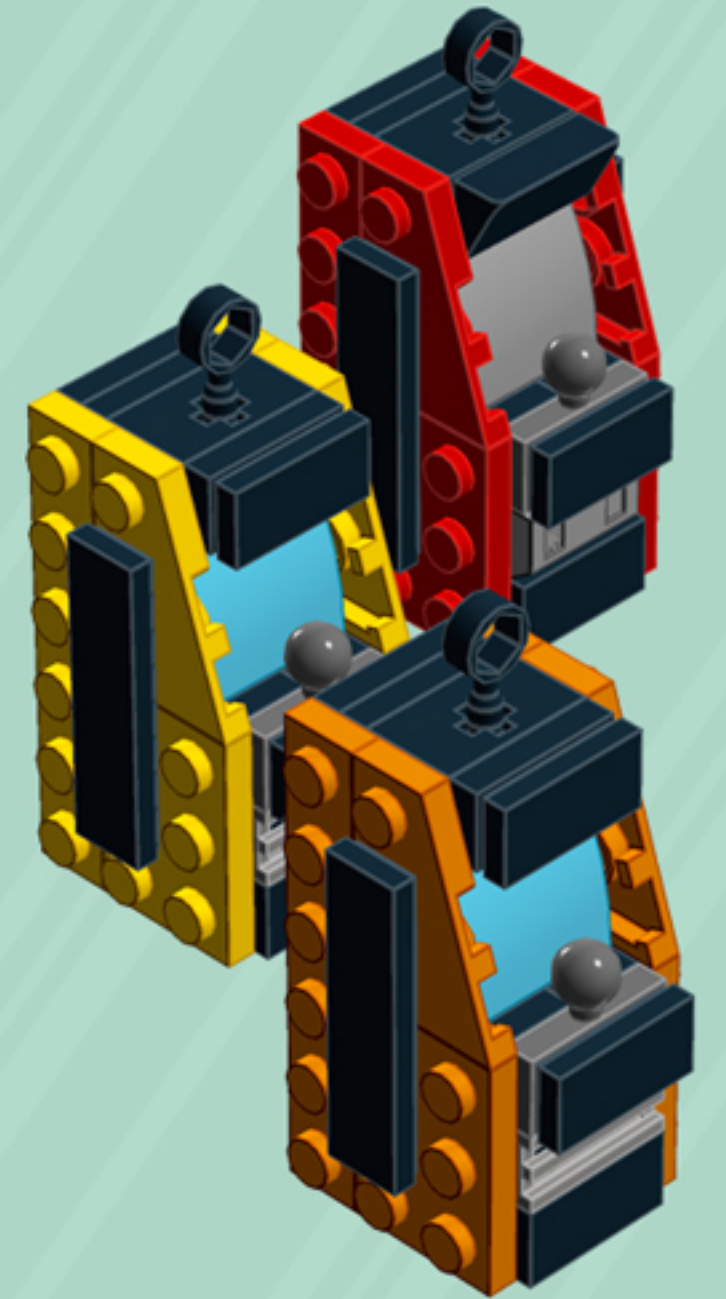

Arcade

ORNAMENTS

A LEGO® project by Chris McVeigh
chrismcveigh.com

• VOLUME 1 •

v 1.1

Element ID	Color	Description	Quantity
4140801	Black	2M Fric. Snap W/Cross Hole	3
4233487	Black	Brick 1X2 With Cross Hole	3
306926	Black	Flat Tile 1X2	7
243126	Black	Flat Tile 1X4	6
614126	Black	Plate 1X1 Round	12
302326	Black	Plate 1X2	8
362326	Black	Plate 1X3	6
6061032	Black	Plate 2X2 + One Hule Ø4,8	3
4548180	Black	Roof Tile 1X2X2/3, Abs	2
281726	Black	Technic Doub. Bearing Pl. 2X2	3
6030875	Black	Tool Set (Box Wrench)	3
4206482	Bright Blue	Conn.Bush W.Fric./Crossale	3
4180540	Bright Orange	Left Plate 2X3 W/Angle	1
4173332	Bright Orange	Plate 1X6	2
4125278	Bright Orange	Plate 2X3	2
4180512	Bright Orange	Right Plate 2X3 W/Angle	1

Element ID	Color	Description	Quantity
4180533	Bright Red	Left Plate 2X3 W/Angle	1
366621	Bright Red	Plate 1X6	2
302121	Bright Red	Plate 2X3	2
4180504	Bright Red	Right Plate 2X3 W/Angle	1
4179095	Bright Yellow	Left Plate 2X3 W/Angle	1
366624	Bright Yellow	Plate 1X6	2
302124	Bright Yellow	Plate 2X3	2
4179094	Bright Yellow	Right Plate 2X3 W/Angle	1
6066119	Dark Stone Grey	Brick 1X4X1 2/3 W. V. Knobs	6
6039479	Dark Stone Grey	Plate 1X2 Ball Ø5.9 Middle	3
6119126	Medium Azure	Plate W. Bow 2X2X2/3	2
6134378	Medium Stone Grey	Gold Ingot	1
4211398	Medium Stone Grey	Plate 1X2	3
4211396	Medium Stone Grey	Plate 2X3	3
6102357	Medium Stone Grey	Plate W. Bow 2X2X2/3	1
4619636	Silver Metallic	Radiator Grille 1X2	2