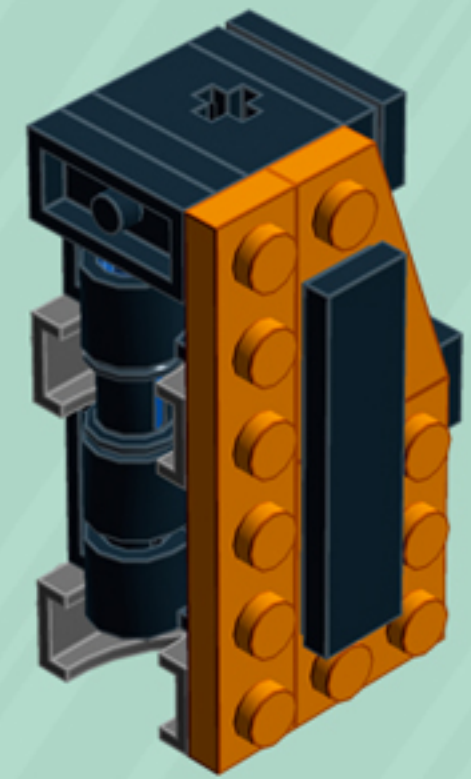

Arcade

ORNAMENTS

A LEGO® project by Chris McVeigh
chrismcveigh.com

• VOLUME 1 •

v 1.1

Element ID	Color	Description	Quantity
4140801	Black	2M Fric. Snap W/Cross Hole	3
4233487	Black	Brick 1X2 With Cross Hole	3
306926	Black	Flat Tile 1X2	7
243126	Black	Flat Tile 1X4	6
614126	Black	Plate 1X1 Round	12
302326	Black	Plate 1X2	8
362326	Black	Plate 1X3	6
6061032	Black	Plate 2X2 + One Hule Ø4,8	3
4548180	Black	Roof Tile 1X2X2/3, Abs	2
281726	Black	Technic Doub. Bearing Pl. 2X2	3
6030875	Black	Tool Set (Box Wrench)	3
4206482	Bright Blue	Conn.Bush W.Fric./Crossale	3
4180540	Bright Orange	Left Plate 2X3 W/Angle	1
4173332	Bright Orange	Plate 1X6	2
4125278	Bright Orange	Plate 2X3	2
4180512	Bright Orange	Right Plate 2X3 W/Angle	1

Element ID	Color	Description	Quantity
4180533	Bright Red	Left Plate 2X3 W/Angle	1
366621	Bright Red	Plate 1X6	2
302121	Bright Red	Plate 2X3	2
4180504	Bright Red	Right Plate 2X3 W/Angle	1
4179095	Bright Yellow	Left Plate 2X3 W/Angle	1
366624	Bright Yellow	Plate 1X6	2
302124	Bright Yellow	Plate 2X3	2
4179094	Bright Yellow	Right Plate 2X3 W/Angle	1
6066119	Dark Stone Grey	Brick 1X4X1 2/3 W. V. Knobs	6
6039479	Dark Stone Grey	Plate 1X2 Ball Ø5.9 Middle	3
6119126	Medium Azure	Plate W. Bow 2X2X2/3	2
6134378	Medium Stone Grey	Gold Ingot	1
4211398	Medium Stone Grey	Plate 1X2	3
4211396	Medium Stone Grey	Plate 2X3	3
6102357	Medium Stone Grey	Plate W. Bow 2X2X2/3	1
4619636	Silver Metallic	Radiator Grille 1X2	2