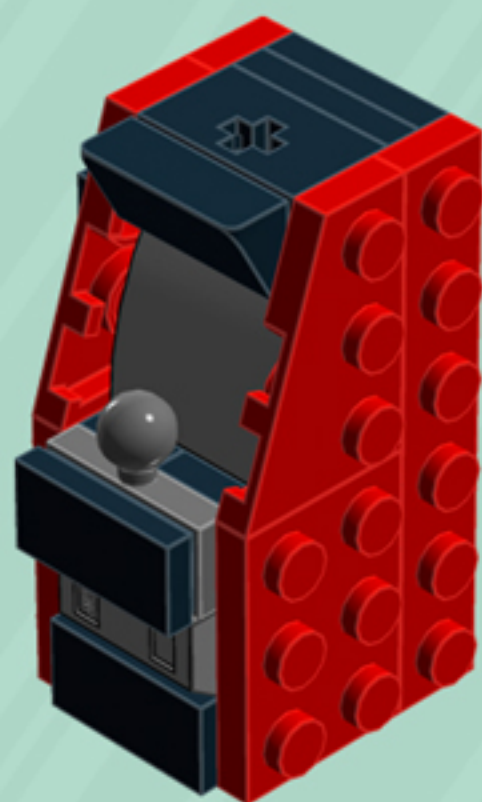

Arcade

ORNAMENTS

A LEGO® project by Chris McVeigh
chrismcveigh.com

• VOLUME 1 •

v 1.1

Element ID	Color	Description	Quantity
4140801	Black	2M Fric. Snap W/Cross Hole	3
4233487	Black	Brick 1X2 With Cross Hole	3
306926	Black	Flat Tile 1X2	7
243126	Black	Flat Tile 1X4	6
614126	Black	Plate 1X1 Round	12
302326	Black	Plate 1X2	8
362326	Black	Plate 1X3	6
6061032	Black	Plate 2X2 + One Hule Ø4,8	3
4548180	Black	Roof Tile 1X2X2/3, Abs	2
281726	Black	Technic Doub. Bearing Pl. 2X2	3
6030875	Black	Tool Set (Box Wrench)	3
4206482	Bright Blue	Conn.Bush W.Fric./Crossale	3
4180540	Bright Orange	Left Plate 2X3 W/Angle	1
4173332	Bright Orange	Plate 1X6	2
4125278	Bright Orange	Plate 2X3	2
4180512	Bright Orange	Right Plate 2X3 W/Angle	1

Element ID	Color	Description	Quantity
4180533	Bright Red	Left Plate 2X3 W/Angle	1
366621	Bright Red	Plate 1X6	2
302121	Bright Red	Plate 2X3	2
4180504	Bright Red	Right Plate 2X3 W/Angle	1
4179095	Bright Yellow	Left Plate 2X3 W/Angle	1
366624	Bright Yellow	Plate 1X6	2
302124	Bright Yellow	Plate 2X3	2
4179094	Bright Yellow	Right Plate 2X3 W/Angle	1
6066119	Dark Stone Grey	Brick 1X4X1 2/3 W. V. Knobs	6
6039479	Dark Stone Grey	Plate 1X2 Ball Ø5.9 Middle	3
6119126	Medium Azure	Plate W. Bow 2X2X2/3	2
6134378	Medium Stone Grey	Gold Ingot	1
4211398	Medium Stone Grey	Plate 1X2	3
4211396	Medium Stone Grey	Plate 2X3	3
6102357	Medium Stone Grey	Plate W. Bow 2X2X2/3	1
4619636	Silver Metallic	Radiator Grille 1X2	2