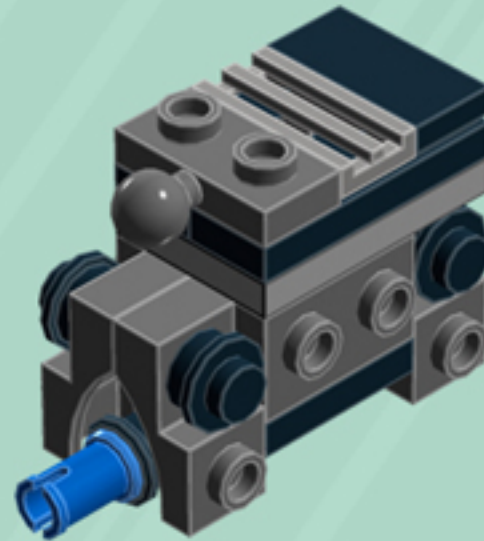

Arcade

ORNAMENTS

A LEGO® project by Chris McVeigh
chrismcveigh.com

• VOLUME 1 •

v 1.1

Element ID	Color	Description	Quantity
4140801	Black	2M Fric. Snap W/Cross Hole	3
4233487	Black	Brick 1X2 With Cross Hole	3
306926	Black	Flat Tile 1X2	7
243126	Black	Flat Tile 1X4	6
614126	Black	Plate 1X1 Round	12
302326	Black	Plate 1X2	8
362326	Black	Plate 1X3	6
6061032	Black	Plate 2X2 + One Hule Ø4,8	3
4548180	Black	Roof Tile 1X2X2/3, Abs	2
281726	Black	Technic Doub. Bearing Pl. 2X2	3
6030875	Black	Tool Set (Box Wrench)	3
4206482	Bright Blue	Conn.Bush W.Fric./Crossale	3
4180540	Bright Orange	Left Plate 2X3 W/Angle	1
4173332	Bright Orange	Plate 1X6	2
4125278	Bright Orange	Plate 2X3	2
4180512	Bright Orange	Right Plate 2X3 W/Angle	1

Element ID	Color	Description	Quantity
4180533	Bright Red	Left Plate 2X3 W/Angle	1
366621	Bright Red	Plate 1X6	2
302121	Bright Red	Plate 2X3	2
4180504	Bright Red	Right Plate 2X3 W/Angle	1
4179095	Bright Yellow	Left Plate 2X3 W/Angle	1
366624	Bright Yellow	Plate 1X6	2
302124	Bright Yellow	Plate 2X3	2
4179094	Bright Yellow	Right Plate 2X3 W/Angle	1
6066119	Dark Stone Grey	Brick 1X4X1 2/3 W. V. Knobs	6
6039479	Dark Stone Grey	Plate 1X2 Ball Ø5.9 Middle	3
6119126	Medium Azure	Plate W. Bow 2X2X2/3	2
6134378	Medium Stone Grey	Gold Ingot	1
4211398	Medium Stone Grey	Plate 1X2	3
4211396	Medium Stone Grey	Plate 2X3	3
6102357	Medium Stone Grey	Plate W. Bow 2X2X2/3	1
4619636	Silver Metallic	Radiator Grille 1X2	2