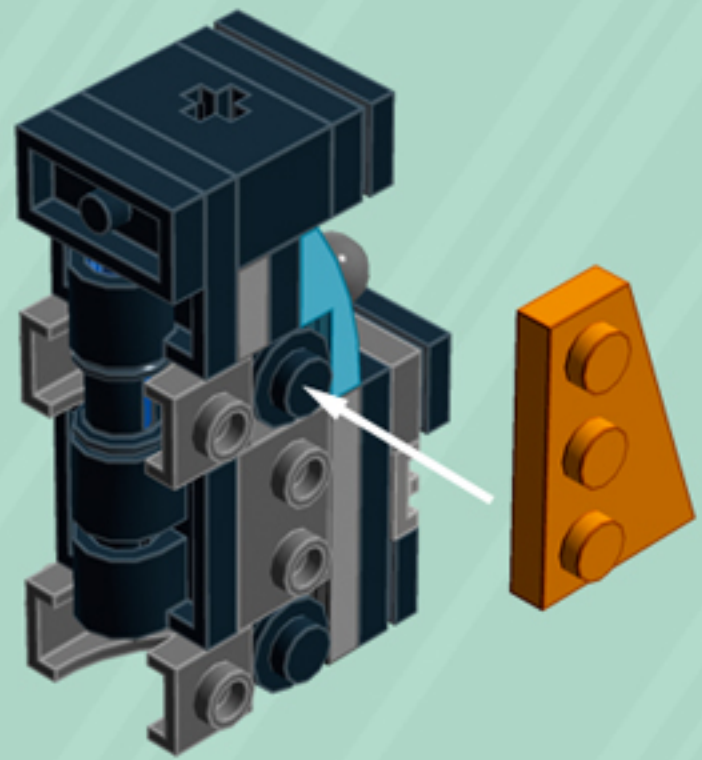

Arcade

ORNAMENTS

A LEGO® project by Chris McVeigh
chrismcveigh.com

• VOLUME 1 •

v 1.1

Element ID	Color	Description	Quantity
4140801	Black	2M Fric. Snap W/Cross Hole	3
4233487	Black	Brick 1X2 With Cross Hole	3
306926	Black	Flat Tile 1X2	7
243126	Black	Flat Tile 1X4	6
614126	Black	Plate 1X1 Round	12
302326	Black	Plate 1X2	8
362326	Black	Plate 1X3	6
6061032	Black	Plate 2X2 + One Hule Ø4,8	3
4548180	Black	Roof Tile 1X2X2/3, Abs	2
281726	Black	Technic Doub. Bearing Pl. 2X2	3
6030875	Black	Tool Set (Box Wrench)	3
4206482	Bright Blue	Conn.Bush W.Fric./Crossale	3
4180540	Bright Orange	Left Plate 2X3 W/Angle	1
4173332	Bright Orange	Plate 1X6	2
4125278	Bright Orange	Plate 2X3	2
4180512	Bright Orange	Right Plate 2X3 W/Angle	1

Element ID	Color	Description	Quantity
4180533	Bright Red	Left Plate 2X3 W/Angle	1
366621	Bright Red	Plate 1X6	2
302121	Bright Red	Plate 2X3	2
4180504	Bright Red	Right Plate 2X3 W/Angle	1
4179095	Bright Yellow	Left Plate 2X3 W/Angle	1
366624	Bright Yellow	Plate 1X6	2
302124	Bright Yellow	Plate 2X3	2
4179094	Bright Yellow	Right Plate 2X3 W/Angle	1
6066119	Dark Stone Grey	Brick 1X4X1 2/3 W. V. Knobs	6
6039479	Dark Stone Grey	Plate 1X2 Ball Ø5.9 Middle	3
6119126	Medium Azure	Plate W. Bow 2X2X2/3	2
6134378	Medium Stone Grey	Gold Ingot	1
4211398	Medium Stone Grey	Plate 1X2	3
4211396	Medium Stone Grey	Plate 2X3	3
6102357	Medium Stone Grey	Plate W. Bow 2X2X2/3	1
4619636	Silver Metallic	Radiator Grille 1X2	2