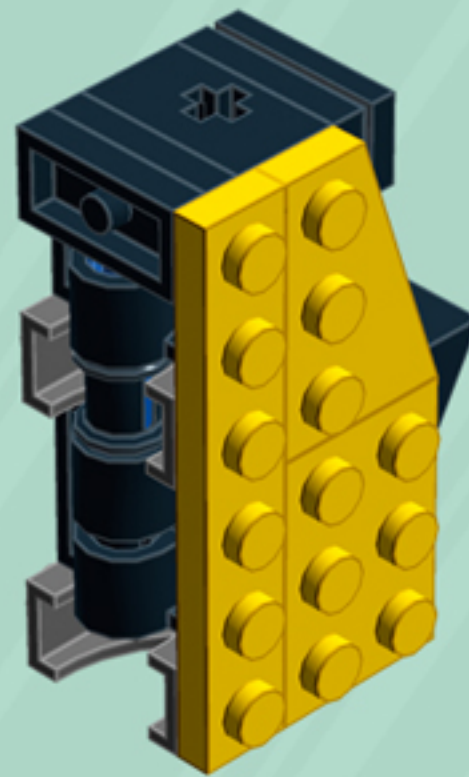

Arcade

ORNAMENTS

A LEGO® project by Chris McVeigh
chrismcveigh.com

• VOLUME 1 •

v 1.1

Element ID	Color	Description	Quantity
4140801	Black	2M Fric. Snap W/Cross Hole	3
4233487	Black	Brick 1X2 With Cross Hole	3
306926	Black	Flat Tile 1X2	7
243126	Black	Flat Tile 1X4	6
614126	Black	Plate 1X1 Round	12
302326	Black	Plate 1X2	8
362326	Black	Plate 1X3	6
6061032	Black	Plate 2X2 + One Hule Ø4,8	3
4548180	Black	Roof Tile 1X2X2/3, Abs	2
281726	Black	Technic Doub. Bearing Pl. 2X2	3
6030875	Black	Tool Set (Box Wrench)	3
4206482	Bright Blue	Conn.Bush W.Fric./Crossale	3
4180540	Bright Orange	Left Plate 2X3 W/Angle	1
4173332	Bright Orange	Plate 1X6	2
4125278	Bright Orange	Plate 2X3	2
4180512	Bright Orange	Right Plate 2X3 W/Angle	1

Element ID	Color	Description	Quantity
4180533	Bright Red	Left Plate 2X3 W/Angle	1
366621	Bright Red	Plate 1X6	2
302121	Bright Red	Plate 2X3	2
4180504	Bright Red	Right Plate 2X3 W/Angle	1
4179095	Bright Yellow	Left Plate 2X3 W/Angle	1
366624	Bright Yellow	Plate 1X6	2
302124	Bright Yellow	Plate 2X3	2
4179094	Bright Yellow	Right Plate 2X3 W/Angle	1
6066119	Dark Stone Grey	Brick 1X4X1 2/3 W. V. Knobs	6
6039479	Dark Stone Grey	Plate 1X2 Ball Ø5.9 Middle	3
6119126	Medium Azure	Plate W. Bow 2X2X2/3	2
6134378	Medium Stone Grey	Gold Ingot	1
4211398	Medium Stone Grey	Plate 1X2	3
4211396	Medium Stone Grey	Plate 2X3	3
6102357	Medium Stone Grey	Plate W. Bow 2X2X2/3	1
4619636	Silver Metallic	Radiator Grille 1X2	2