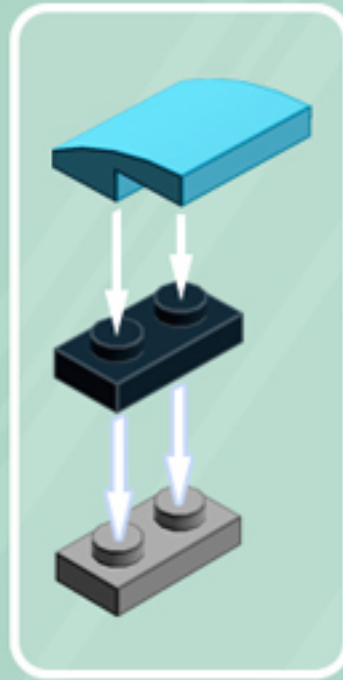

Arcade

ORNAMENTS

A LEGO® project by Chris McVeigh
chrismcveigh.com

• VOLUME 1 •

v 1.1

Element ID	Color	Description	Quantity
4140801	Black	2M Fric. Snap W/Cross Hole	3
4233487	Black	Brick 1X2 With Cross Hole	3
306926	Black	Flat Tile 1X2	7
243126	Black	Flat Tile 1X4	6
614126	Black	Plate 1X1 Round	12
302326	Black	Plate 1X2	8
362326	Black	Plate 1X3	6
6061032	Black	Plate 2X2 + One Hule Ø4,8	3
4548180	Black	Roof Tile 1X2X2/3, Abs	2
281726	Black	Technic Doub. Bearing Pl. 2X2	3
6030875	Black	Tool Set (Box Wrench)	3
4206482	Bright Blue	Conn.Bush W.Fric./Crossale	3
4180540	Bright Orange	Left Plate 2X3 W/Angle	1
4173332	Bright Orange	Plate 1X6	2
4125278	Bright Orange	Plate 2X3	2
4180512	Bright Orange	Right Plate 2X3 W/Angle	1

Element ID	Color	Description	Quantity
4180533	Bright Red	Left Plate 2X3 W/Angle	1
366621	Bright Red	Plate 1X6	2
302121	Bright Red	Plate 2X3	2
4180504	Bright Red	Right Plate 2X3 W/Angle	1
4179095	Bright Yellow	Left Plate 2X3 W/Angle	1
366624	Bright Yellow	Plate 1X6	2
302124	Bright Yellow	Plate 2X3	2
4179094	Bright Yellow	Right Plate 2X3 W/Angle	1
6066119	Dark Stone Grey	Brick 1X4X1 2/3 W. V. Knobs	6
6039479	Dark Stone Grey	Plate 1X2 Ball Ø5.9 Middle	3
6119126	Medium Azure	Plate W. Bow 2X2X2/3	2
6134378	Medium Stone Grey	Gold Ingot	1
4211398	Medium Stone Grey	Plate 1X2	3
4211396	Medium Stone Grey	Plate 2X3	3
6102357	Medium Stone Grey	Plate W. Bow 2X2X2/3	1
4619636	Silver Metallic	Radiator Grille 1X2	2