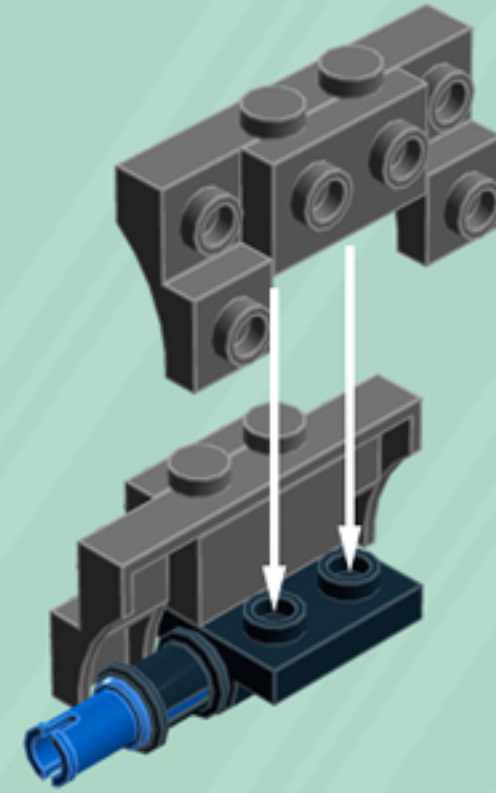

Arcade

ORNAMENTS

A LEGO® project by Chris McVeigh
chrismcveigh.com

• VOLUME 1 •

v 1.1

Element ID	Color	Description	Quantity
4140801	Black	2M Fric. Snap W/Cross Hole	3
4233487	Black	Brick 1X2 With Cross Hole	3
306926	Black	Flat Tile 1X2	7
243126	Black	Flat Tile 1X4	6
614126	Black	Plate 1X1 Round	12
302326	Black	Plate 1X2	8
362326	Black	Plate 1X3	6
6061032	Black	Plate 2X2 + One Hule Ø4,8	3
4548180	Black	Roof Tile 1X2X2/3, Abs	2
281726	Black	Technic Doub. Bearing Pl. 2X2	3
6030875	Black	Tool Set (Box Wrench)	3
4206482	Bright Blue	Conn.Bush W.Fric./Crossale	3
4180540	Bright Orange	Left Plate 2X3 W/Angle	1
4173332	Bright Orange	Plate 1X6	2
4125278	Bright Orange	Plate 2X3	2
4180512	Bright Orange	Right Plate 2X3 W/Angle	1

Element ID	Color	Description	Quantity
4180533	Bright Red	Left Plate 2X3 W/Angle	1
366621	Bright Red	Plate 1X6	2
302121	Bright Red	Plate 2X3	2
4180504	Bright Red	Right Plate 2X3 W/Angle	1
4179095	Bright Yellow	Left Plate 2X3 W/Angle	1
366624	Bright Yellow	Plate 1X6	2
302124	Bright Yellow	Plate 2X3	2
4179094	Bright Yellow	Right Plate 2X3 W/Angle	1
6066119	Dark Stone Grey	Brick 1X4X1 2/3 W. V. Knobs	6
6039479	Dark Stone Grey	Plate 1X2 Ball Ø5.9 Middle	3
6119126	Medium Azure	Plate W. Bow 2X2X2/3	2
6134378	Medium Stone Grey	Gold Ingot	1
4211398	Medium Stone Grey	Plate 1X2	3
4211396	Medium Stone Grey	Plate 2X3	3
6102357	Medium Stone Grey	Plate W. Bow 2X2X2/3	1
4619636	Silver Metallic	Radiator Grille 1X2	2