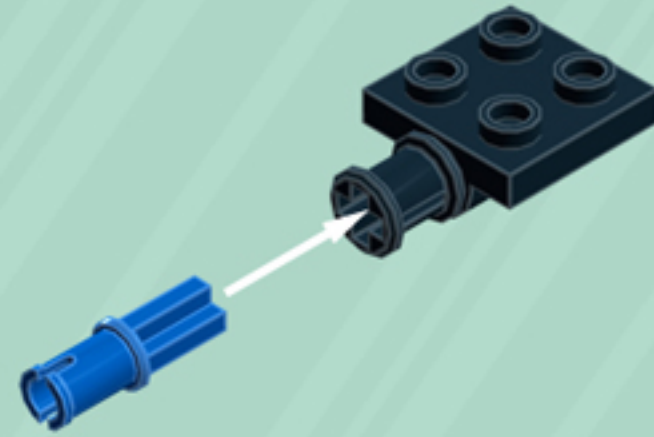

Arcade

ORNAMENTS

A LEGO® project by Chris McVeigh
chrismcveigh.com

• VOLUME 1 •

v 1.1

Element ID	Color	Description	Quantity
4140801	Black	2M Fric. Snap W/Cross Hole	3
4233487	Black	Brick 1X2 With Cross Hole	3
306926	Black	Flat Tile 1X2	7
243126	Black	Flat Tile 1X4	6
614126	Black	Plate 1X1 Round	12
302326	Black	Plate 1X2	8
362326	Black	Plate 1X3	6
6061032	Black	Plate 2X2 + One Hule Ø4,8	3
4548180	Black	Roof Tile 1X2X2/3, Abs	2
281726	Black	Technic Doub. Bearing Pl. 2X2	3
6030875	Black	Tool Set (Box Wrench)	3
4206482	Bright Blue	Conn.Bush W.Fric./Crossale	3
4180540	Bright Orange	Left Plate 2X3 W/Angle	1
4173332	Bright Orange	Plate 1X6	2
4125278	Bright Orange	Plate 2X3	2
4180512	Bright Orange	Right Plate 2X3 W/Angle	1

Element ID	Color	Description	Quantity
4180533	Bright Red	Left Plate 2X3 W/Angle	1
366621	Bright Red	Plate 1X6	2
302121	Bright Red	Plate 2X3	2
4180504	Bright Red	Right Plate 2X3 W/Angle	1
4179095	Bright Yellow	Left Plate 2X3 W/Angle	1
366624	Bright Yellow	Plate 1X6	2
302124	Bright Yellow	Plate 2X3	2
4179094	Bright Yellow	Right Plate 2X3 W/Angle	1
6066119	Dark Stone Grey	Brick 1X4X1 2/3 W. V. Knobs	6
6039479	Dark Stone Grey	Plate 1X2 Ball Ø5.9 Middle	3
6119126	Medium Azure	Plate W. Bow 2X2X2/3	2
6134378	Medium Stone Grey	Gold Ingot	1
4211398	Medium Stone Grey	Plate 1X2	3
4211396	Medium Stone Grey	Plate 2X3	3
6102357	Medium Stone Grey	Plate W. Bow 2X2X2/3	1
4619636	Silver Metallic	Radiator Grille 1X2	2