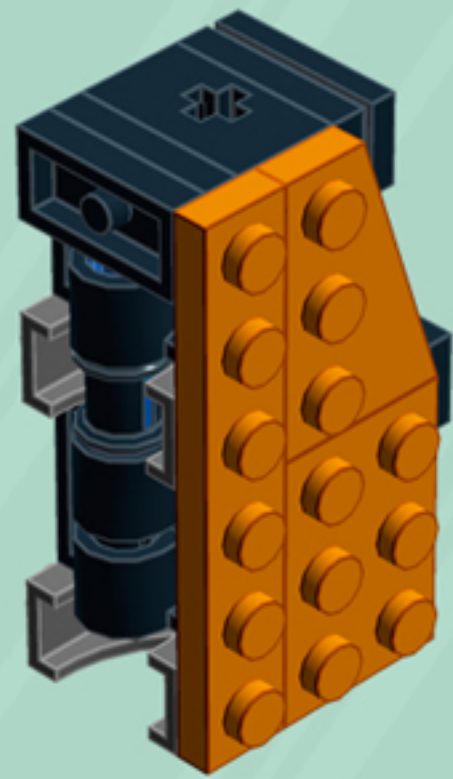

Arcade

ORNAMENTS

A LEGO® project by Chris McVeigh
chrismcveigh.com

• VOLUME 1 •

v 1.1

Element ID	Color	Description	Quantity
4140801	Black	2M Fric. Snap W/Cross Hole	3
4233487	Black	Brick 1X2 With Cross Hole	3
306926	Black	Flat Tile 1X2	7
243126	Black	Flat Tile 1X4	6
614126	Black	Plate 1X1 Round	12
302326	Black	Plate 1X2	8
362326	Black	Plate 1X3	6
6061032	Black	Plate 2X2 + One Hule Ø4,8	3
4548180	Black	Roof Tile 1X2X2/3, Abs	2
281726	Black	Technic Doub. Bearing Pl. 2X2	3
6030875	Black	Tool Set (Box Wrench)	3
4206482	Bright Blue	Conn.Bush W.Fric./Crossale	3
4180540	Bright Orange	Left Plate 2X3 W/Angle	1
4173332	Bright Orange	Plate 1X6	2
4125278	Bright Orange	Plate 2X3	2
4180512	Bright Orange	Right Plate 2X3 W/Angle	1

Element ID	Color	Description	Quantity
4180533	Bright Red	Left Plate 2X3 W/Angle	1
366621	Bright Red	Plate 1X6	2
302121	Bright Red	Plate 2X3	2
4180504	Bright Red	Right Plate 2X3 W/Angle	1
4179095	Bright Yellow	Left Plate 2X3 W/Angle	1
366624	Bright Yellow	Plate 1X6	2
302124	Bright Yellow	Plate 2X3	2
4179094	Bright Yellow	Right Plate 2X3 W/Angle	1
6066119	Dark Stone Grey	Brick 1X4X1 2/3 W. V. Knobs	6
6039479	Dark Stone Grey	Plate 1X2 Ball Ø5.9 Middle	3
6119126	Medium Azure	Plate W. Bow 2X2X2/3	2
6134378	Medium Stone Grey	Gold Ingot	1
4211398	Medium Stone Grey	Plate 1X2	3
4211396	Medium Stone Grey	Plate 2X3	3
6102357	Medium Stone Grey	Plate W. Bow 2X2X2/3	1
4619636	Silver Metallic	Radiator Grille 1X2	2