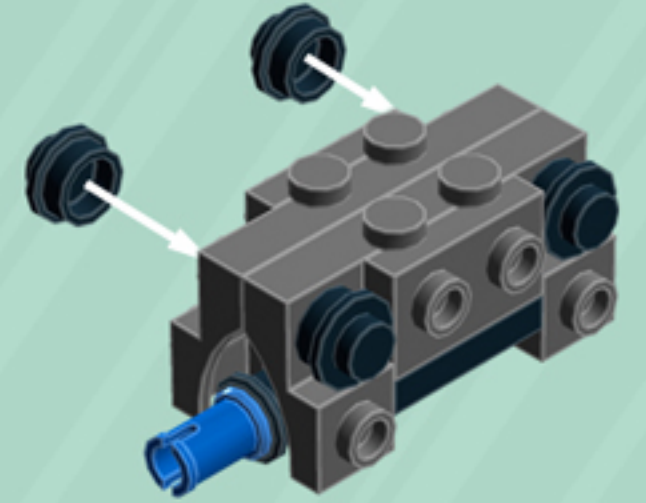

Arcade

ORNAMENTS

A LEGO® project by Chris McVeigh
chrismcveigh.com

• VOLUME 1 •

v 1.1

Element ID	Color	Description	Quantity
4140801	Black	2M Fric. Snap W/Cross Hole	3
4233487	Black	Brick 1X2 With Cross Hole	3
306926	Black	Flat Tile 1X2	7
243126	Black	Flat Tile 1X4	6
614126	Black	Plate 1X1 Round	12
302326	Black	Plate 1X2	8
362326	Black	Plate 1X3	6
6061032	Black	Plate 2X2 + One Hule Ø4,8	3
4548180	Black	Roof Tile 1X2X2/3, Abs	2
281726	Black	Technic Doub. Bearing Pl. 2X2	3
6030875	Black	Tool Set (Box Wrench)	3
4206482	Bright Blue	Conn.Bush W.Fric./Crossale	3
4180540	Bright Orange	Left Plate 2X3 W/Angle	1
4173332	Bright Orange	Plate 1X6	2
4125278	Bright Orange	Plate 2X3	2
4180512	Bright Orange	Right Plate 2X3 W/Angle	1

Element ID	Color	Description	Quantity
4180533	Bright Red	Left Plate 2X3 W/Angle	1
366621	Bright Red	Plate 1X6	2
302121	Bright Red	Plate 2X3	2
4180504	Bright Red	Right Plate 2X3 W/Angle	1
4179095	Bright Yellow	Left Plate 2X3 W/Angle	1
366624	Bright Yellow	Plate 1X6	2
302124	Bright Yellow	Plate 2X3	2
4179094	Bright Yellow	Right Plate 2X3 W/Angle	1
6066119	Dark Stone Grey	Brick 1X4X1 2/3 W. V. Knobs	6
6039479	Dark Stone Grey	Plate 1X2 Ball Ø5.9 Middle	3
6119126	Medium Azure	Plate W. Bow 2X2X2/3	2
6134378	Medium Stone Grey	Gold Ingot	1
4211398	Medium Stone Grey	Plate 1X2	3
4211396	Medium Stone Grey	Plate 2X3	3
6102357	Medium Stone Grey	Plate W. Bow 2X2X2/3	1
4619636	Silver Metallic	Radiator Grille 1X2	2