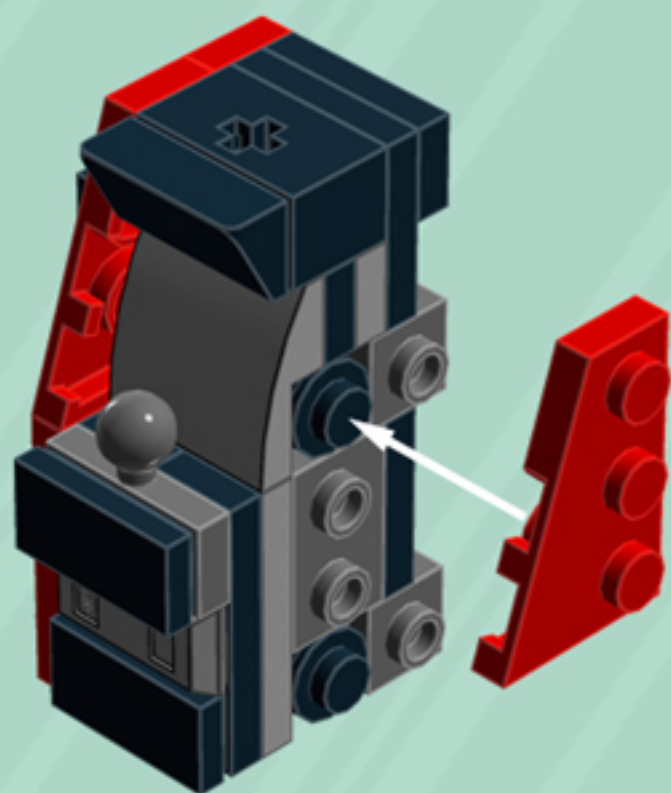

Arcade

ORNAMENTS

A LEGO® project by Chris McVeigh
chrismcveigh.com

• VOLUME 1 •

v 1.1

Element ID	Color	Description	Quantity
4140801	Black	2M Fric. Snap W/Cross Hole	3
4233487	Black	Brick 1X2 With Cross Hole	3
306926	Black	Flat Tile 1X2	7
243126	Black	Flat Tile 1X4	6
614126	Black	Plate 1X1 Round	12
302326	Black	Plate 1X2	8
362326	Black	Plate 1X3	6
6061032	Black	Plate 2X2 + One Hule Ø4,8	3
4548180	Black	Roof Tile 1X2X2/3, Abs	2
281726	Black	Technic Doub. Bearing Pl. 2X2	3
6030875	Black	Tool Set (Box Wrench)	3
4206482	Bright Blue	Conn.Bush W.Fric./Crossale	3
4180540	Bright Orange	Left Plate 2X3 W/Angle	1
4173332	Bright Orange	Plate 1X6	2
4125278	Bright Orange	Plate 2X3	2
4180512	Bright Orange	Right Plate 2X3 W/Angle	1

Element ID	Color	Description	Quantity
4180533	Bright Red	Left Plate 2X3 W/Angle	1
366621	Bright Red	Plate 1X6	2
302121	Bright Red	Plate 2X3	2
4180504	Bright Red	Right Plate 2X3 W/Angle	1
4179095	Bright Yellow	Left Plate 2X3 W/Angle	1
366624	Bright Yellow	Plate 1X6	2
302124	Bright Yellow	Plate 2X3	2
4179094	Bright Yellow	Right Plate 2X3 W/Angle	1
6066119	Dark Stone Grey	Brick 1X4X1 2/3 W. V. Knobs	6
6039479	Dark Stone Grey	Plate 1X2 Ball Ø5.9 Middle	3
6119126	Medium Azure	Plate W. Bow 2X2X2/3	2
6134378	Medium Stone Grey	Gold Ingot	1
4211398	Medium Stone Grey	Plate 1X2	3
4211396	Medium Stone Grey	Plate 2X3	3
6102357	Medium Stone Grey	Plate W. Bow 2X2X2/3	1
4619636	Silver Metallic	Radiator Grille 1X2	2