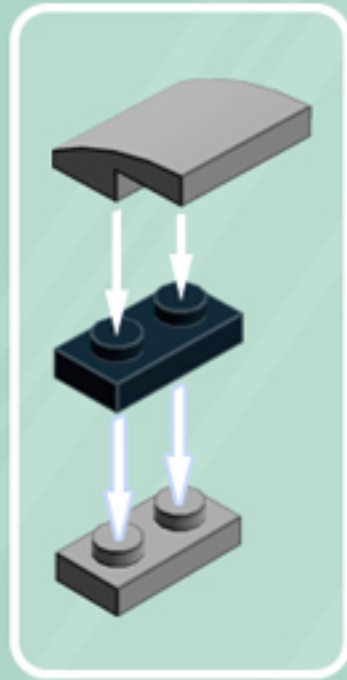

Arcade

ORNAMENTS

A LEGO® project by Chris McVeigh
chrismcveigh.com

• VOLUME 1 •

v 1.1

Element ID	Color	Description	Quantity
4140801	Black	2M Fric. Snap W/Cross Hole	3
4233487	Black	Brick 1X2 With Cross Hole	3
306926	Black	Flat Tile 1X2	7
243126	Black	Flat Tile 1X4	6
614126	Black	Plate 1X1 Round	12
302326	Black	Plate 1X2	8
362326	Black	Plate 1X3	6
6061032	Black	Plate 2X2 + One Hule Ø4,8	3
4548180	Black	Roof Tile 1X2X2/3, Abs	2
281726	Black	Technic Doub. Bearing Pl. 2X2	3
6030875	Black	Tool Set (Box Wrench)	3
4206482	Bright Blue	Conn.Bush W.Fric./Crossale	3
4180540	Bright Orange	Left Plate 2X3 W/Angle	1
4173332	Bright Orange	Plate 1X6	2
4125278	Bright Orange	Plate 2X3	2
4180512	Bright Orange	Right Plate 2X3 W/Angle	1

Element ID	Color	Description	Quantity
4180533	Bright Red	Left Plate 2X3 W/Angle	1
366621	Bright Red	Plate 1X6	2
302121	Bright Red	Plate 2X3	2
4180504	Bright Red	Right Plate 2X3 W/Angle	1
4179095	Bright Yellow	Left Plate 2X3 W/Angle	1
366624	Bright Yellow	Plate 1X6	2
302124	Bright Yellow	Plate 2X3	2
4179094	Bright Yellow	Right Plate 2X3 W/Angle	1
6066119	Dark Stone Grey	Brick 1X4X1 2/3 W. V. Knobs	6
6039479	Dark Stone Grey	Plate 1X2 Ball Ø5.9 Middle	3
6119126	Medium Azure	Plate W. Bow 2X2X2/3	2
6134378	Medium Stone Grey	Gold Ingot	1
4211398	Medium Stone Grey	Plate 1X2	3
4211396	Medium Stone Grey	Plate 2X3	3
6102357	Medium Stone Grey	Plate W. Bow 2X2X2/3	1
4619636	Silver Metallic	Radiator Grille 1X2	2