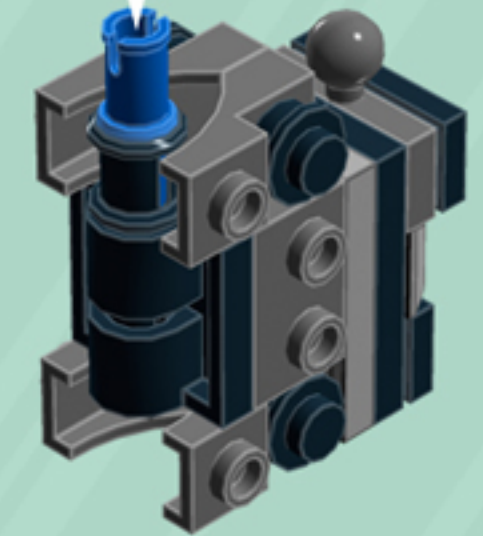

Arcade

ORNAMENTS

A LEGO® project by Chris McVeigh
chrismcveigh.com

• VOLUME 1 •

v 1.1

Element ID	Color	Description	Quantity
4140801	Black	2M Fric. Snap W/Cross Hole	3
4233487	Black	Brick 1X2 With Cross Hole	3
306926	Black	Flat Tile 1X2	7
243126	Black	Flat Tile 1X4	6
614126	Black	Plate 1X1 Round	12
302326	Black	Plate 1X2	8
362326	Black	Plate 1X3	6
6061032	Black	Plate 2X2 + One Hule Ø4,8	3
4548180	Black	Roof Tile 1X2X2/3, Abs	2
281726	Black	Technic Doub. Bearing Pl. 2X2	3
6030875	Black	Tool Set (Box Wrench)	3
4206482	Bright Blue	Conn.Bush W.Fric./Crossale	3
4180540	Bright Orange	Left Plate 2X3 W/Angle	1
4173332	Bright Orange	Plate 1X6	2
4125278	Bright Orange	Plate 2X3	2
4180512	Bright Orange	Right Plate 2X3 W/Angle	1

Element ID	Color	Description	Quantity
4180533	Bright Red	Left Plate 2X3 W/Angle	1
366621	Bright Red	Plate 1X6	2
302121	Bright Red	Plate 2X3	2
4180504	Bright Red	Right Plate 2X3 W/Angle	1
4179095	Bright Yellow	Left Plate 2X3 W/Angle	1
366624	Bright Yellow	Plate 1X6	2
302124	Bright Yellow	Plate 2X3	2
4179094	Bright Yellow	Right Plate 2X3 W/Angle	1
6066119	Dark Stone Grey	Brick 1X4X1 2/3 W. V. Knobs	6
6039479	Dark Stone Grey	Plate 1X2 Ball Ø5.9 Middle	3
6119126	Medium Azure	Plate W. Bow 2X2X2/3	2
6134378	Medium Stone Grey	Gold Ingot	1
4211398	Medium Stone Grey	Plate 1X2	3
4211396	Medium Stone Grey	Plate 2X3	3
6102357	Medium Stone Grey	Plate W. Bow 2X2X2/3	1
4619636	Silver Metallic	Radiator Grille 1X2	2