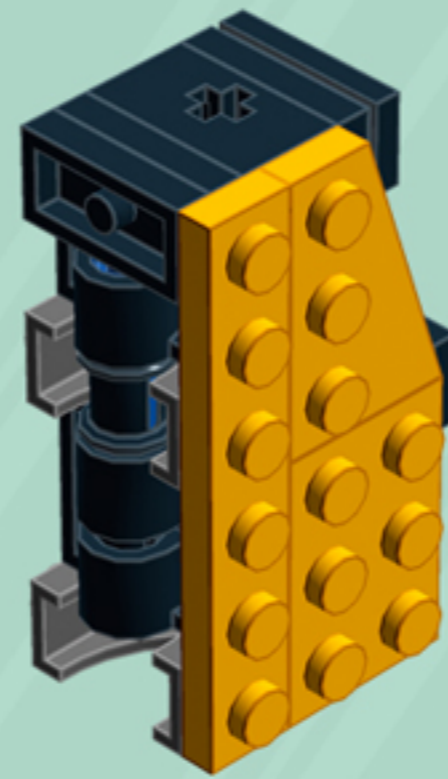

Element ID	Color	Description	Quantity
6030875	Black	Tool Set (Box Wrench)	3
4206482	Bright Blue	Conn.Bush W.Fric./Crossale	3
4539907	Bright Yellowish Green	Left Plate 2X3 W/Angle	1
4529160	Bright Yellowish Green	Plate 1X6	2
6013530	Bright Yellowish Green	Plate 2X3	2
4539908	Bright Yellowish Green	Right Plate 2X3 W/Angle	1
6066119	Dark Stone Grey	Brick 1X4X1 2/3 W. V. Knobs	6
6039479	Dark Stone Grey	Plate 1X2 Ball Ø5.9 Middle	3
6020145	Flame Yellowish Orange	Left Plate 2X3 W/Angle	1
6020074	Flame Yellowish Orange	Plate 1X6	2
6097503	Flame Yellowish Orange	Plate 2X3	2

Element ID	Color	Description	Quantity
6020146	Flame Yellowish Orange	Right Plate 2X3 W/Angle	1
4625032	Medium Azure	Plate 2X2	1
6109842	Medium Azure	Left Plate 2X4 W/Angle	2
4625036	Medium Azure	Plate 1X6	2
6119126	Medium Azure	Plate W. Bow 2X2X2/3	1
6109839	Medium Azure	Right Plate 2X4 W/Angle	1
6134378	Medium Stone Grey	Gold Ingot	2
4211398	Medium Stone Grey	Plate 1X2	3
4211396	Medium Stone Grey	Plate 2X3	3
6102357	Medium Stone Grey	Plate W. Bow 2X2X2/3	2
4619636	Silver Metallic	Radiator Grille 1X2	1