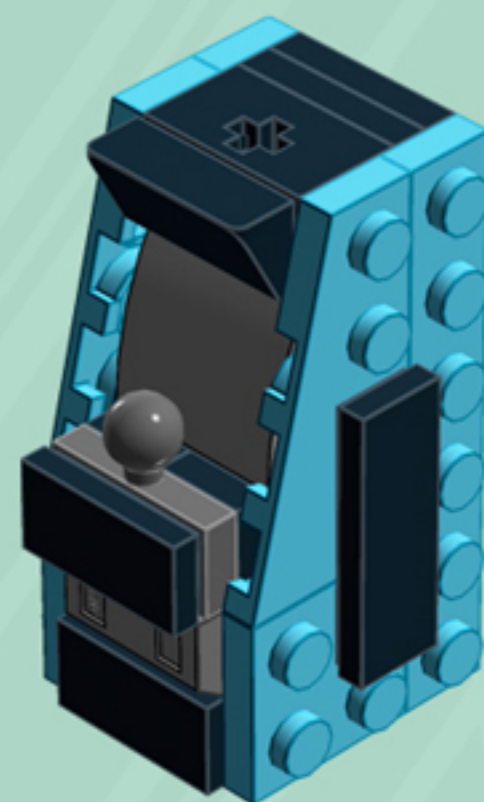

## ORNAMENTS

*A LEGO® project by Chris McVeigh*  
*[chrismcveigh.com](http://chrismcveigh.com)*

• VOLUME 2 •

Element ID	Color	Description	Quantity
4140801	Black	2M Fric. Snap W/Cross Hole	3
4233487	Black	Brick 1X2 With Cross Hole	3
306926	Black	Flat Tile 1X2	7
4558170	Black	Flat Tile 1X3	2
243126	Black	Flat Tile 1X4	4
614126	Black	Plate 1X1 Round	12
302326	Black	Plate 1X2	8
362326	Black	Plate 1X3	6
6061032	Black	Plate 2X2 + One Hule Ø4,8	3
4548180	Black	Roof Tile 1X2X2/3, Abs	2
281726	Black	Technic Doub. Bearing Pl. 2X2	3

Element ID	Color	Description	Quantity
6030875	Black	Tool Set (Box Wrench)	3
4206482	Bright Blue	Conn.Bush W.Fric./Crossale	3
4539907	Bright Yellowish Green	Left Plate 2X3 W/Angle	1
4529160	Bright Yellowish Green	Plate 1X6	2
6013530	Bright Yellowish Green	Plate 2X3	2
4539908	Bright Yellowish Green	Right Plate 2X3 W/Angle	1
6066119	Dark Stone Grey	Brick 1X4X1 2/3 W. V. Knobs	6
6039479	Dark Stone Grey	Plate 1X2 Ball Ø5.9 Middle	3
6020145	Flame Yellowish Orange	Left Plate 2X3 W/Angle	1
6020074	Flame Yellowish Orange	Plate 1X6	2
6097503	Flame Yellowish Orange	Plate 2X3	2

Element ID	Color	Description	Quantity
6020146	Flame Yellowish Orange	Right Plate 2X3 W/Angle	1
4625032	Medium Azure	Plate 2X2	1
6109842	Medium Azure	Left Plate 2X4 W/Angle	2
4625036	Medium Azure	Plate 1X6	2
6119126	Medium Azure	Plate W. Bow 2X2X2/3	1
6109839	Medium Azure	Right Plate 2X4 W/Angle	1
6134378	Medium Stone Grey	Gold Ingot	2
4211398	Medium Stone Grey	Plate 1X2	3
4211396	Medium Stone Grey	Plate 2X3	3
6102357	Medium Stone Grey	Plate W. Bow 2X2X2/3	2
4619636	Silver Metallic	Radiator Grille 1X2	1