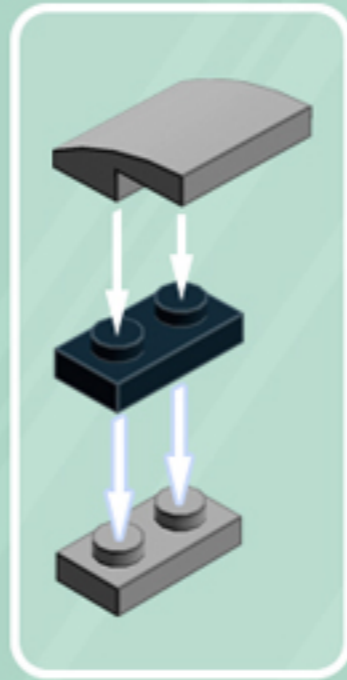

Element ID	Color	Description	Quantity
6020146	Flame Yellowish Orange	Right Plate 2X3 W/Angle	1
4625032	Medium Azure	Plate 2X2	1
6109842	Medium Azure	Left Plate 2X4 W/Angle	2
4625036	Medium Azure	Plate 1X6	2
6119126	Medium Azure	Plate W. Bow 2X2X2/3	1
6109839	Medium Azure	Right Plate 2X4 W/Angle	1
6134378	Medium Stone Grey	Gold Ingot	2
4211398	Medium Stone Grey	Plate 1X2	3
4211396	Medium Stone Grey	Plate 2X3	3
6102357	Medium Stone Grey	Plate W. Bow 2X2X2/3	2
4619636	Silver Metallic	Radiator Grille 1X2	1