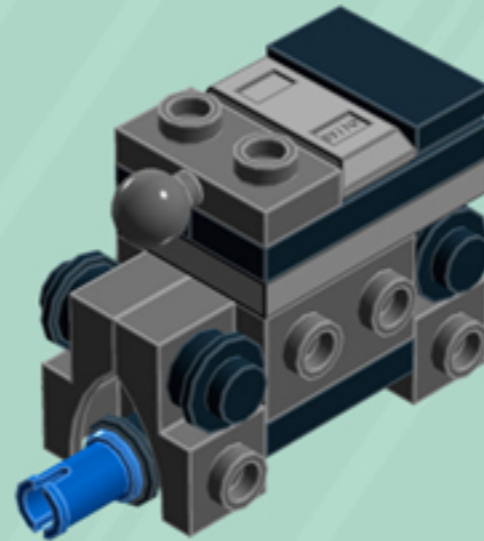

Element ID	Color	Description	Quantity
6030875	Black	Tool Set (Box Wrench)	3
4206482	Bright Blue	Conn.Bush W.Fric./Crossale	3
4539907	Bright Yellowish Green	Left Plate 2X3 W/Angle	1
4529160	Bright Yellowish Green	Plate 1X6	2
6013530	Bright Yellowish Green	Plate 2X3	2
4539908	Bright Yellowish Green	Right Plate 2X3 W/Angle	1
6066119	Dark Stone Grey	Brick 1X4X1 2/3 W. V. Knobs	6
6039479	Dark Stone Grey	Plate 1X2 Ball Ø5.9 Middle	3
6020145	Flame Yellowish Orange	Left Plate 2X3 W/Angle	1
6020074	Flame Yellowish Orange	Plate 1X6	2
6097503	Flame Yellowish Orange	Plate 2X3	2

Element ID	Color	Description	Quantity
6020146	Flame Yellowish Orange	Right Plate 2X3 W/Angle	1
4625032	Medium Azure	Plate 2X2	1
6109842	Medium Azure	Left Plate 2X4 W/Angle	2
4625036	Medium Azure	Plate 1X6	2
6119126	Medium Azure	Plate W. Bow 2X2X2/3	1
6109839	Medium Azure	Right Plate 2X4 W/Angle	1
6134378	Medium Stone Grey	Gold Ingot	2
4211398	Medium Stone Grey	Plate 1X2	3
4211396	Medium Stone Grey	Plate 2X3	3
6102357	Medium Stone Grey	Plate W. Bow 2X2X2/3	2
4619636	Silver Metallic	Radiator Grille 1X2	1