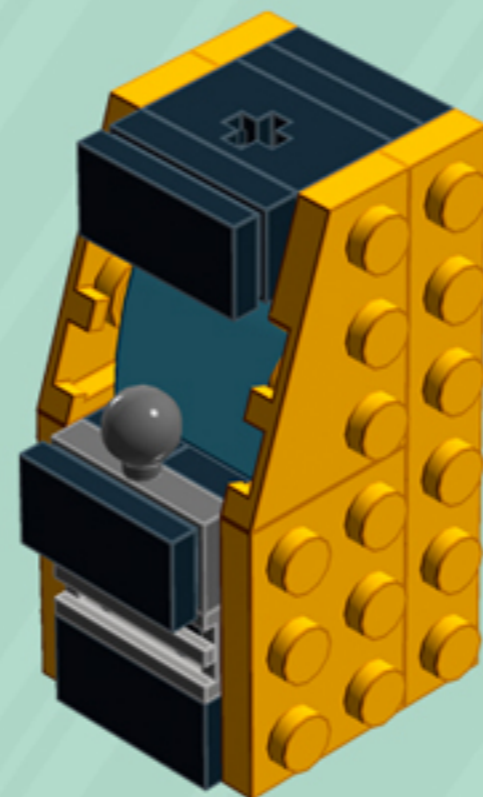

## ORNAMENTS

*A LEGO® project by Chris McVeigh*  
*[chrismcveigh.com](http://chrismcveigh.com)*

• VOLUME 2 •

Element ID	Color	Description	Quantity
4140801	Black	2M Fric. Snap W/Cross Hole	3
4233487	Black	Brick 1X2 With Cross Hole	3
306926	Black	Flat Tile 1X2	7
4558170	Black	Flat Tile 1X3	2
243126	Black	Flat Tile 1X4	4
614126	Black	Plate 1X1 Round	12
302326	Black	Plate 1X2	8
362326	Black	Plate 1X3	6
6061032	Black	Plate 2X2 + One Hule Ø4,8	3
4548180	Black	Roof Tile 1X2X2/3, Abs	2
281726	Black	Technic Doub. Bearing Pl. 2X2	3

Element ID	Color	Description	Quantity
6030875	Black	Tool Set (Box Wrench)	3
4206482	Bright Blue	Conn.Bush W.Fric./Crossale	3
4539907	Bright Yellowish Green	Left Plate 2X3 W/Angle	1
4529160	Bright Yellowish Green	Plate 1X6	2
6013530	Bright Yellowish Green	Plate 2X3	2
4539908	Bright Yellowish Green	Right Plate 2X3 W/Angle	1
6066119	Dark Stone Grey	Brick 1X4X1 2/3 W. V. Knobs	6
6039479	Dark Stone Grey	Plate 1X2 Ball Ø5.9 Middle	3
6020145	Flame Yellowish Orange	Left Plate 2X3 W/Angle	1
6020074	Flame Yellowish Orange	Plate 1X6	2
6097503	Flame Yellowish Orange	Plate 2X3	2

Element ID	Color	Description	Quantity
6020146	Flame Yellowish Orange	Right Plate 2X3 W/Angle	1
4625032	Medium Azure	Plate 2X2	1
6109842	Medium Azure	Left Plate 2X4 W/Angle	2
4625036	Medium Azure	Plate 1X6	2
6119126	Medium Azure	Plate W. Bow 2X2X2/3	1
6109839	Medium Azure	Right Plate 2X4 W/Angle	1
6134378	Medium Stone Grey	Gold Ingot	2
4211398	Medium Stone Grey	Plate 1X2	3
4211396	Medium Stone Grey	Plate 2X3	3
6102357	Medium Stone Grey	Plate W. Bow 2X2X2/3	2
4619636	Silver Metallic	Radiator Grille 1X2	1