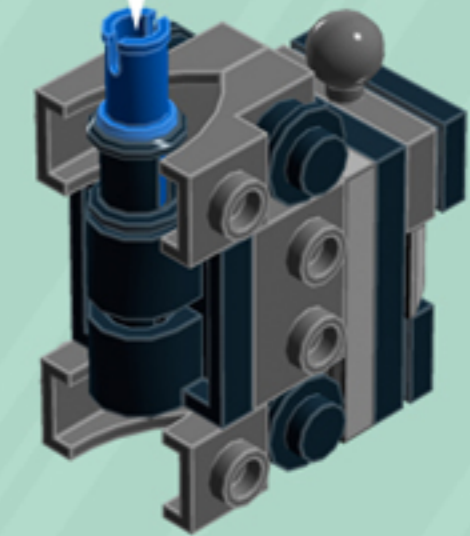

Element ID	Color	Description	Quantity
6030875	Black	Tool Set (Box Wrench)	3
4206482	Bright Blue	Conn.Bush W.Fric./Crossale	3
4539907	Bright Yellowish Green	Left Plate 2X3 W/Angle	1
4529160	Bright Yellowish Green	Plate 1X6	2
6013530	Bright Yellowish Green	Plate 2X3	2
4539908	Bright Yellowish Green	Right Plate 2X3 W/Angle	1
6066119	Dark Stone Grey	Brick 1X4X1 2/3 W. V. Knobs	6
6039479	Dark Stone Grey	Plate 1X2 Ball Ø5.9 Middle	3
6020145	Flame Yellowish Orange	Left Plate 2X3 W/Angle	1
6020074	Flame Yellowish Orange	Plate 1X6	2
6097503	Flame Yellowish Orange	Plate 2X3	2

Element ID	Color	Description	Quantity
6020146	Flame Yellowish Orange	Right Plate 2X3 W/Angle	1
4625032	Medium Azure	Plate 2X2	1
6109842	Medium Azure	Left Plate 2X4 W/Angle	2
4625036	Medium Azure	Plate 1X6	2
6119126	Medium Azure	Plate W. Bow 2X2X2/3	1
6109839	Medium Azure	Right Plate 2X4 W/Angle	1
6134378	Medium Stone Grey	Gold Ingot	2
4211398	Medium Stone Grey	Plate 1X2	3
4211396	Medium Stone Grey	Plate 2X3	3
6102357	Medium Stone Grey	Plate W. Bow 2X2X2/3	2
4619636	Silver Metallic	Radiator Grille 1X2	1