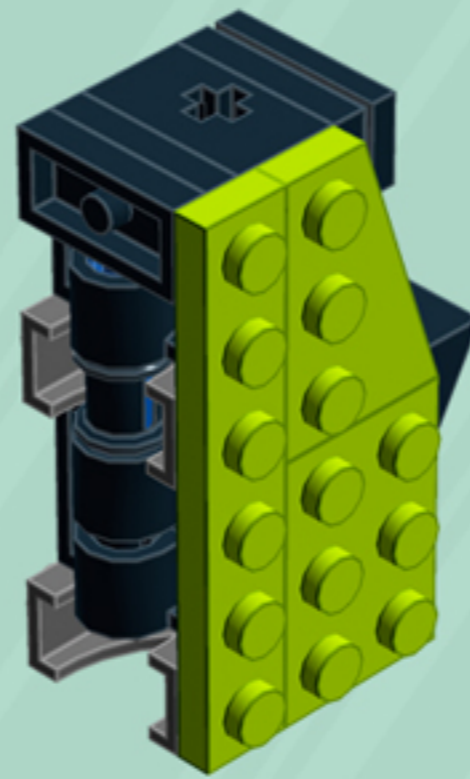

## ORNAMENTS

*A LEGO® project by Chris McVeigh*  
*[chrismcveigh.com](http://chrismcveigh.com)*

• VOLUME 2 •

Element ID	Color	Description	Quantity
4140801	Black	2M Fric. Snap W/Cross Hole	3
4233487	Black	Brick 1X2 With Cross Hole	3
306926	Black	Flat Tile 1X2	7
4558170	Black	Flat Tile 1X3	2
243126	Black	Flat Tile 1X4	4
614126	Black	Plate 1X1 Round	12
302326	Black	Plate 1X2	8
362326	Black	Plate 1X3	6
6061032	Black	Plate 2X2 + One Hule Ø4,8	3
4548180	Black	Roof Tile 1X2X2/3, Abs	2
281726	Black	Technic Doub. Bearing Pl. 2X2	3

Element ID	Color	Description	Quantity
6030875	Black	Tool Set (Box Wrench)	3
4206482	Bright Blue	Conn.Bush W.Fric./Crossale	3
4539907	Bright Yellowish Green	Left Plate 2X3 W/Angle	1
4529160	Bright Yellowish Green	Plate 1X6	2
6013530	Bright Yellowish Green	Plate 2X3	2
4539908	Bright Yellowish Green	Right Plate 2X3 W/Angle	1
6066119	Dark Stone Grey	Brick 1X4X1 2/3 W. V. Knobs	6
6039479	Dark Stone Grey	Plate 1X2 Ball Ø5.9 Middle	3
6020145	Flame Yellowish Orange	Left Plate 2X3 W/Angle	1
6020074	Flame Yellowish Orange	Plate 1X6	2
6097503	Flame Yellowish Orange	Plate 2X3	2

Element ID	Color	Description	Quantity
6020146	Flame Yellowish Orange	Right Plate 2X3 W/Angle	1
4625032	Medium Azure	Plate 2X2	1
6109842	Medium Azure	Left Plate 2X4 W/Angle	2
4625036	Medium Azure	Plate 1X6	2
6119126	Medium Azure	Plate W. Bow 2X2X2/3	1
6109839	Medium Azure	Right Plate 2X4 W/Angle	1
6134378	Medium Stone Grey	Gold Ingot	2
4211398	Medium Stone Grey	Plate 1X2	3
4211396	Medium Stone Grey	Plate 2X3	3
6102357	Medium Stone Grey	Plate W. Bow 2X2X2/3	2
4619636	Silver Metallic	Radiator Grille 1X2	1