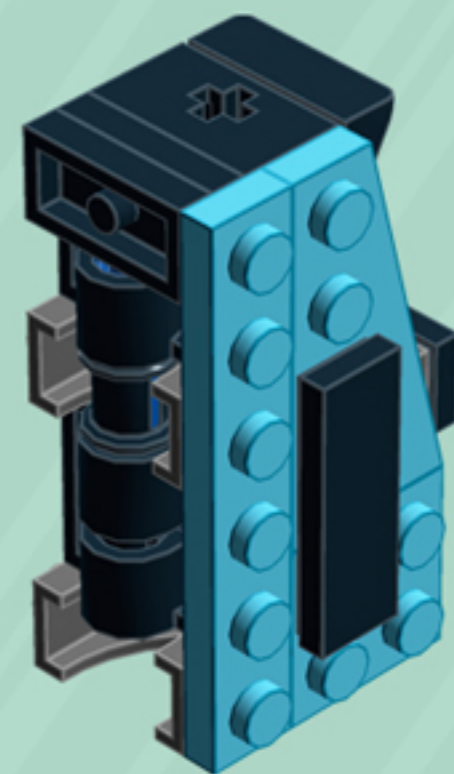

Element ID	Color	Description	Quantity
6030875	Black	Tool Set (Box Wrench)	3
4206482	Bright Blue	Conn.Bush W.Fric./Crossale	3
4539907	Bright Yellowish Green	Left Plate 2X3 W/Angle	1
4529160	Bright Yellowish Green	Plate 1X6	2
6013530	Bright Yellowish Green	Plate 2X3	2
4539908	Bright Yellowish Green	Right Plate 2X3 W/Angle	1
6066119	Dark Stone Grey	Brick 1X4X1 2/3 W. V. Knobs	6
6039479	Dark Stone Grey	Plate 1X2 Ball Ø5.9 Middle	3
6020145	Flame Yellowish Orange	Left Plate 2X3 W/Angle	1
6020074	Flame Yellowish Orange	Plate 1X6	2
6097503	Flame Yellowish Orange	Plate 2X3	2

Element ID	Color	Description	Quantity
6020146	Flame Yellowish Orange	Right Plate 2X3 W/Angle	1
4625032	Medium Azure	Plate 2X2	1
6109842	Medium Azure	Left Plate 2X4 W/Angle	2
4625036	Medium Azure	Plate 1X6	2
6119126	Medium Azure	Plate W. Bow 2X2X2/3	1
6109839	Medium Azure	Right Plate 2X4 W/Angle	1
6134378	Medium Stone Grey	Gold Ingot	2
4211398	Medium Stone Grey	Plate 1X2	3
4211396	Medium Stone Grey	Plate 2X3	3
6102357	Medium Stone Grey	Plate W. Bow 2X2X2/3	2
4619636	Silver Metallic	Radiator Grille 1X2	1