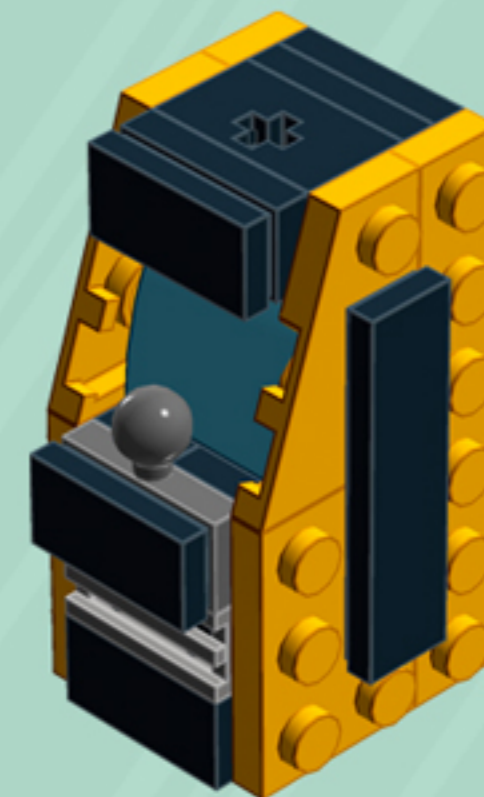

## ORNAMENTS

*A LEGO® project by Chris McVeigh*  
*[chrismcveigh.com](http://chrismcveigh.com)*

• VOLUME 2 •

Element ID	Color	Description	Quantity
4140801	Black	2M Fric. Snap W/Cross Hole	3
4233487	Black	Brick 1X2 With Cross Hole	3
306926	Black	Flat Tile 1X2	7
4558170	Black	Flat Tile 1X3	2
243126	Black	Flat Tile 1X4	4
614126	Black	Plate 1X1 Round	12
302326	Black	Plate 1X2	8
362326	Black	Plate 1X3	6
6061032	Black	Plate 2X2 + One Hule Ø4,8	3
4548180	Black	Roof Tile 1X2X2/3, Abs	2
281726	Black	Technic Doub. Bearing Pl. 2X2	3

Element ID	Color	Description	Quantity
6030875	Black	Tool Set (Box Wrench)	3
4206482	Bright Blue	Conn.Bush W.Fric./Crossale	3
4539907	Bright Yellowish Green	Left Plate 2X3 W/Angle	1
4529160	Bright Yellowish Green	Plate 1X6	2
6013530	Bright Yellowish Green	Plate 2X3	2
4539908	Bright Yellowish Green	Right Plate 2X3 W/Angle	1
6066119	Dark Stone Grey	Brick 1X4X1 2/3 W. V. Knobs	6
6039479	Dark Stone Grey	Plate 1X2 Ball Ø5.9 Middle	3
6020145	Flame Yellowish Orange	Left Plate 2X3 W/Angle	1
6020074	Flame Yellowish Orange	Plate 1X6	2
6097503	Flame Yellowish Orange	Plate 2X3	2

Element ID	Color	Description	Quantity
6020146	Flame Yellowish Orange	Right Plate 2X3 W/Angle	1
4625032	Medium Azure	Plate 2X2	1
6109842	Medium Azure	Left Plate 2X4 W/Angle	2
4625036	Medium Azure	Plate 1X6	2
6119126	Medium Azure	Plate W. Bow 2X2X2/3	1
6109839	Medium Azure	Right Plate 2X4 W/Angle	1
6134378	Medium Stone Grey	Gold Ingot	2
4211398	Medium Stone Grey	Plate 1X2	3
4211396	Medium Stone Grey	Plate 2X3	3
6102357	Medium Stone Grey	Plate W. Bow 2X2X2/3	2
4619636	Silver Metallic	Radiator Grille 1X2	1