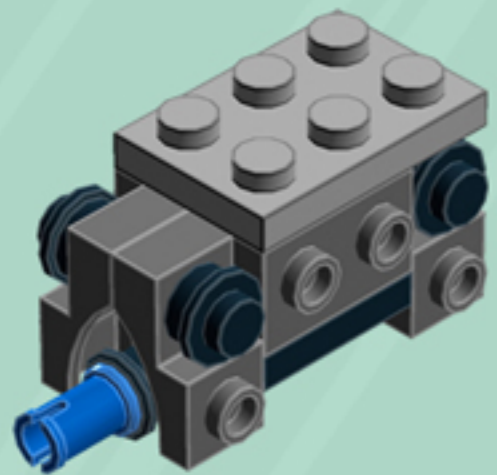

Element ID	Color	Description	Quantity
6030875	Black	Tool Set (Box Wrench)	3
4206482	Bright Blue	Conn.Bush W.Fric./Crossale	3
4539907	Bright Yellowish Green	Left Plate 2X3 W/Angle	1
4529160	Bright Yellowish Green	Plate 1X6	2
6013530	Bright Yellowish Green	Plate 2X3	2
4539908	Bright Yellowish Green	Right Plate 2X3 W/Angle	1
6066119	Dark Stone Grey	Brick 1X4X1 2/3 W. V. Knobs	6
6039479	Dark Stone Grey	Plate 1X2 Ball Ø5.9 Middle	3
6020145	Flame Yellowish Orange	Left Plate 2X3 W/Angle	1
6020074	Flame Yellowish Orange	Plate 1X6	2
6097503	Flame Yellowish Orange	Plate 2X3	2

Element ID	Color	Description	Quantity
6020146	Flame Yellowish Orange	Right Plate 2X3 W/Angle	1
4625032	Medium Azure	Plate 2X2	1
6109842	Medium Azure	Left Plate 2X4 W/Angle	2
4625036	Medium Azure	Plate 1X6	2
6119126	Medium Azure	Plate W. Bow 2X2X2/3	1
6109839	Medium Azure	Right Plate 2X4 W/Angle	1
6134378	Medium Stone Grey	Gold Ingot	2
4211398	Medium Stone Grey	Plate 1X2	3
4211396	Medium Stone Grey	Plate 2X3	3
6102357	Medium Stone Grey	Plate W. Bow 2X2X2/3	2
4619636	Silver Metallic	Radiator Grille 1X2	1