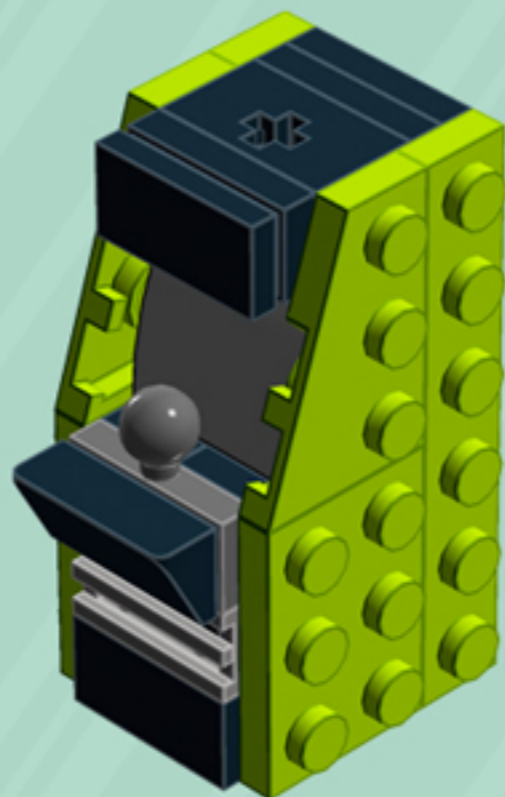

## ORNAMENTS

*A LEGO® project by Chris McVeigh*  
*[chrismcveigh.com](http://chrismcveigh.com)*

• VOLUME 2 •

Element ID	Color	Description	Quantity
4140801	Black	2M Fric. Snap W/Cross Hole	3
4233487	Black	Brick 1X2 With Cross Hole	3
306926	Black	Flat Tile 1X2	7
4558170	Black	Flat Tile 1X3	2
243126	Black	Flat Tile 1X4	4
614126	Black	Plate 1X1 Round	12
302326	Black	Plate 1X2	8
362326	Black	Plate 1X3	6
6061032	Black	Plate 2X2 + One Hule Ø4,8	3
4548180	Black	Roof Tile 1X2X2/3, Abs	2
281726	Black	Technic Doub. Bearing Pl. 2X2	3

Element ID	Color	Description	Quantity
6030875	Black	Tool Set (Box Wrench)	3
4206482	Bright Blue	Conn.Bush W.Fric./Crossale	3
4539907	Bright Yellowish Green	Left Plate 2X3 W/Angle	1
4529160	Bright Yellowish Green	Plate 1X6	2
6013530	Bright Yellowish Green	Plate 2X3	2
4539908	Bright Yellowish Green	Right Plate 2X3 W/Angle	1
6066119	Dark Stone Grey	Brick 1X4X1 2/3 W. V. Knobs	6
6039479	Dark Stone Grey	Plate 1X2 Ball Ø5.9 Middle	3
6020145	Flame Yellowish Orange	Left Plate 2X3 W/Angle	1
6020074	Flame Yellowish Orange	Plate 1X6	2
6097503	Flame Yellowish Orange	Plate 2X3	2

Element ID	Color	Description	Quantity
6020146	Flame Yellowish Orange	Right Plate 2X3 W/Angle	1
4625032	Medium Azure	Plate 2X2	1
6109842	Medium Azure	Left Plate 2X4 W/Angle	2
4625036	Medium Azure	Plate 1X6	2
6119126	Medium Azure	Plate W. Bow 2X2X2/3	1
6109839	Medium Azure	Right Plate 2X4 W/Angle	1
6134378	Medium Stone Grey	Gold Ingot	2
4211398	Medium Stone Grey	Plate 1X2	3
4211396	Medium Stone Grey	Plate 2X3	3
6102357	Medium Stone Grey	Plate W. Bow 2X2X2/3	2
4619636	Silver Metallic	Radiator Grille 1X2	1