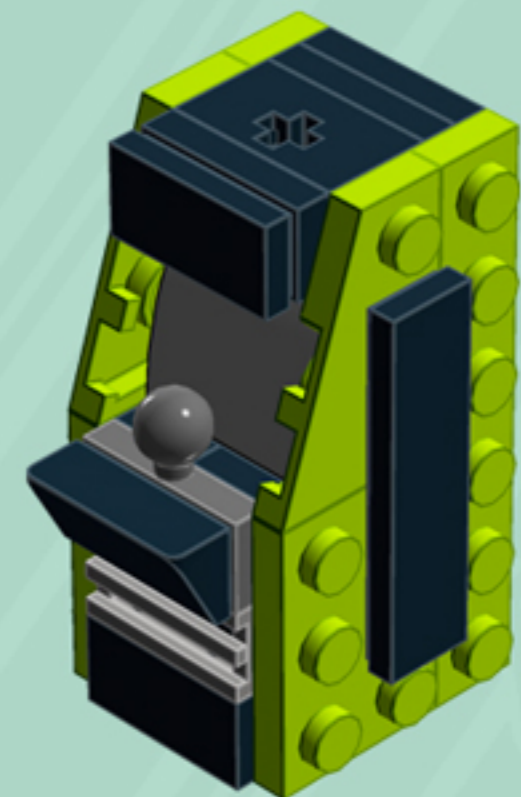

## ORNAMENTS

*A LEGO® project by Chris McVeigh*  
*[chrismcveigh.com](http://chrismcveigh.com)*

• VOLUME 2 •

Element ID	Color	Description	Quantity
4140801	Black	2M Fric. Snap W/Cross Hole	3
4233487	Black	Brick 1X2 With Cross Hole	3
306926	Black	Flat Tile 1X2	7
4558170	Black	Flat Tile 1X3	2
243126	Black	Flat Tile 1X4	4
614126	Black	Plate 1X1 Round	12
302326	Black	Plate 1X2	8
362326	Black	Plate 1X3	6
6061032	Black	Plate 2X2 + One Hule Ø4,8	3
4548180	Black	Roof Tile 1X2X2/3, Abs	2
281726	Black	Technic Doub. Bearing Pl. 2X2	3

Element ID	Color	Description	Quantity
6030875	Black	Tool Set (Box Wrench)	3
4206482	Bright Blue	Conn.Bush W.Fric./Crossale	3
4539907	Bright Yellowish Green	Left Plate 2X3 W/Angle	1
4529160	Bright Yellowish Green	Plate 1X6	2
6013530	Bright Yellowish Green	Plate 2X3	2
4539908	Bright Yellowish Green	Right Plate 2X3 W/Angle	1
6066119	Dark Stone Grey	Brick 1X4X1 2/3 W. V. Knobs	6
6039479	Dark Stone Grey	Plate 1X2 Ball Ø5.9 Middle	3
6020145	Flame Yellowish Orange	Left Plate 2X3 W/Angle	1
6020074	Flame Yellowish Orange	Plate 1X6	2
6097503	Flame Yellowish Orange	Plate 2X3	2

Element ID	Color	Description	Quantity
6020146	Flame Yellowish Orange	Right Plate 2X3 W/Angle	1
4625032	Medium Azure	Plate 2X2	1
6109842	Medium Azure	Left Plate 2X4 W/Angle	2
4625036	Medium Azure	Plate 1X6	2
6119126	Medium Azure	Plate W. Bow 2X2X2/3	1
6109839	Medium Azure	Right Plate 2X4 W/Angle	1
6134378	Medium Stone Grey	Gold Ingot	2
4211398	Medium Stone Grey	Plate 1X2	3
4211396	Medium Stone Grey	Plate 2X3	3
6102357	Medium Stone Grey	Plate W. Bow 2X2X2/3	2
4619636	Silver Metallic	Radiator Grille 1X2	1