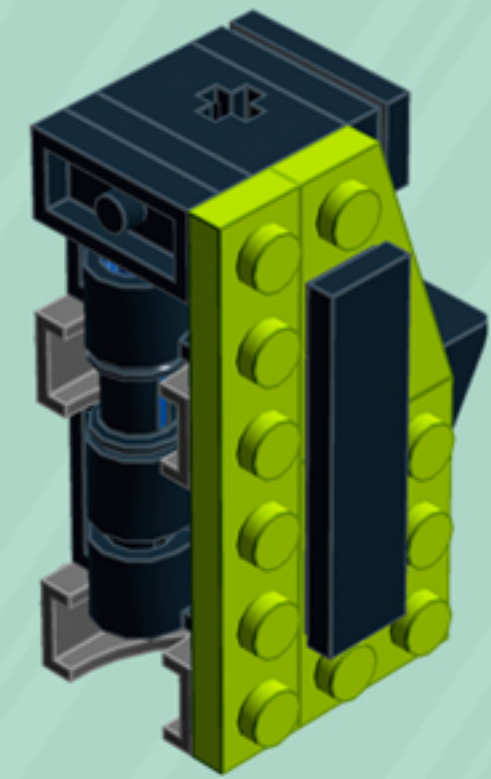

## ORNAMENTS

*A LEGO® project by Chris McVeigh*  
*[chrismcveigh.com](http://chrismcveigh.com)*

• VOLUME 2 •

Element ID	Color	Description	Quantity
4140801	Black	2M Fric. Snap W/Cross Hole	3
4233487	Black	Brick 1X2 With Cross Hole	3
306926	Black	Flat Tile 1X2	7
4558170	Black	Flat Tile 1X3	2
243126	Black	Flat Tile 1X4	4
614126	Black	Plate 1X1 Round	12
302326	Black	Plate 1X2	8
362326	Black	Plate 1X3	6
6061032	Black	Plate 2X2 + One Hule Ø4,8	3
4548180	Black	Roof Tile 1X2X2/3, Abs	2
281726	Black	Technic Doub. Bearing Pl. 2X2	3

Element ID	Color	Description	Quantity
6030875	Black	Tool Set (Box Wrench)	3
4206482	Bright Blue	Conn.Bush W.Fric./Crossale	3
4539907	Bright Yellowish Green	Left Plate 2X3 W/Angle	1
4529160	Bright Yellowish Green	Plate 1X6	2
6013530	Bright Yellowish Green	Plate 2X3	2
4539908	Bright Yellowish Green	Right Plate 2X3 W/Angle	1
6066119	Dark Stone Grey	Brick 1X4X1 2/3 W. V. Knobs	6
6039479	Dark Stone Grey	Plate 1X2 Ball Ø5.9 Middle	3
6020145	Flame Yellowish Orange	Left Plate 2X3 W/Angle	1
6020074	Flame Yellowish Orange	Plate 1X6	2
6097503	Flame Yellowish Orange	Plate 2X3	2

Element ID	Color	Description	Quantity
6020146	Flame Yellowish Orange	Right Plate 2X3 W/Angle	1
4625032	Medium Azure	Plate 2X2	1
6109842	Medium Azure	Left Plate 2X4 W/Angle	2
4625036	Medium Azure	Plate 1X6	2
6119126	Medium Azure	Plate W. Bow 2X2X2/3	1
6109839	Medium Azure	Right Plate 2X4 W/Angle	1
6134378	Medium Stone Grey	Gold Ingot	2
4211398	Medium Stone Grey	Plate 1X2	3
4211396	Medium Stone Grey	Plate 2X3	3
6102357	Medium Stone Grey	Plate W. Bow 2X2X2/3	2
4619636	Silver Metallic	Radiator Grille 1X2	1