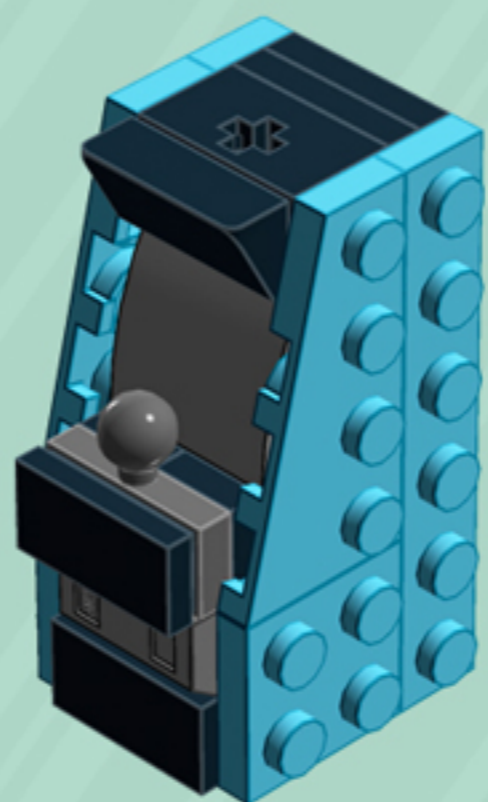

## ORNAMENTS

*A LEGO® project by Chris McVeigh*  
*[chrismcveigh.com](http://chrismcveigh.com)*

• VOLUME 2 •

Element ID	Color	Description	Quantity
4140801	Black	2M Fric. Snap W/Cross Hole	3
4233487	Black	Brick 1X2 With Cross Hole	3
306926	Black	Flat Tile 1X2	7
4558170	Black	Flat Tile 1X3	2
243126	Black	Flat Tile 1X4	4
614126	Black	Plate 1X1 Round	12
302326	Black	Plate 1X2	8
362326	Black	Plate 1X3	6
6061032	Black	Plate 2X2 + One Hule Ø4,8	3
4548180	Black	Roof Tile 1X2X2/3, Abs	2
281726	Black	Technic Doub. Bearing Pl. 2X2	3

Element ID	Color	Description	Quantity
6030875	Black	Tool Set (Box Wrench)	3
4206482	Bright Blue	Conn.Bush W.Fric./Crossale	3
4539907	Bright Yellowish Green	Left Plate 2X3 W/Angle	1
4529160	Bright Yellowish Green	Plate 1X6	2
6013530	Bright Yellowish Green	Plate 2X3	2
4539908	Bright Yellowish Green	Right Plate 2X3 W/Angle	1
6066119	Dark Stone Grey	Brick 1X4X1 2/3 W. V. Knobs	6
6039479	Dark Stone Grey	Plate 1X2 Ball Ø5.9 Middle	3
6020145	Flame Yellowish Orange	Left Plate 2X3 W/Angle	1
6020074	Flame Yellowish Orange	Plate 1X6	2
6097503	Flame Yellowish Orange	Plate 2X3	2

Element ID	Color	Description	Quantity
6020146	Flame Yellowish Orange	Right Plate 2X3 W/Angle	1
4625032	Medium Azure	Plate 2X2	1
6109842	Medium Azure	Left Plate 2X4 W/Angle	2
4625036	Medium Azure	Plate 1X6	2
6119126	Medium Azure	Plate W. Bow 2X2X2/3	1
6109839	Medium Azure	Right Plate 2X4 W/Angle	1
6134378	Medium Stone Grey	Gold Ingot	2
4211398	Medium Stone Grey	Plate 1X2	3
4211396	Medium Stone Grey	Plate 2X3	3
6102357	Medium Stone Grey	Plate W. Bow 2X2X2/3	2
4619636	Silver Metallic	Radiator Grille 1X2	1