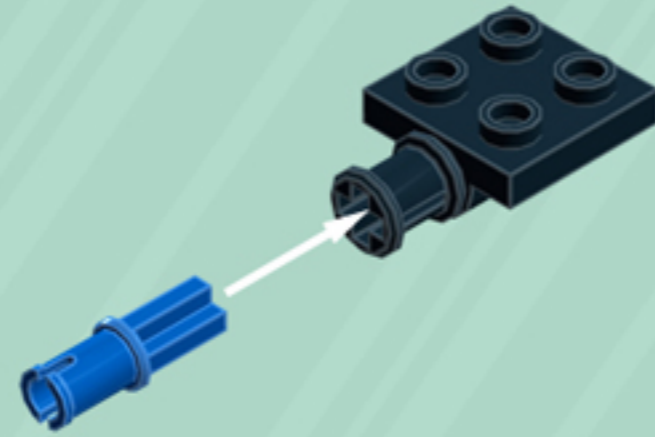

Element ID	Color	Description	Quantity
6020146	Flame Yellowish Orange	Right Plate 2X3 W/Angle	1
4625032	Medium Azure	Plate 2X2	1
6109842	Medium Azure	Left Plate 2X4 W/Angle	2
4625036	Medium Azure	Plate 1X6	2
6119126	Medium Azure	Plate W. Bow 2X2X2/3	1
6109839	Medium Azure	Right Plate 2X4 W/Angle	1
6134378	Medium Stone Grey	Gold Ingot	2
4211398	Medium Stone Grey	Plate 1X2	3
4211396	Medium Stone Grey	Plate 2X3	3
6102357	Medium Stone Grey	Plate W. Bow 2X2X2/3	2
4619636	Silver Metallic	Radiator Grille 1X2	1