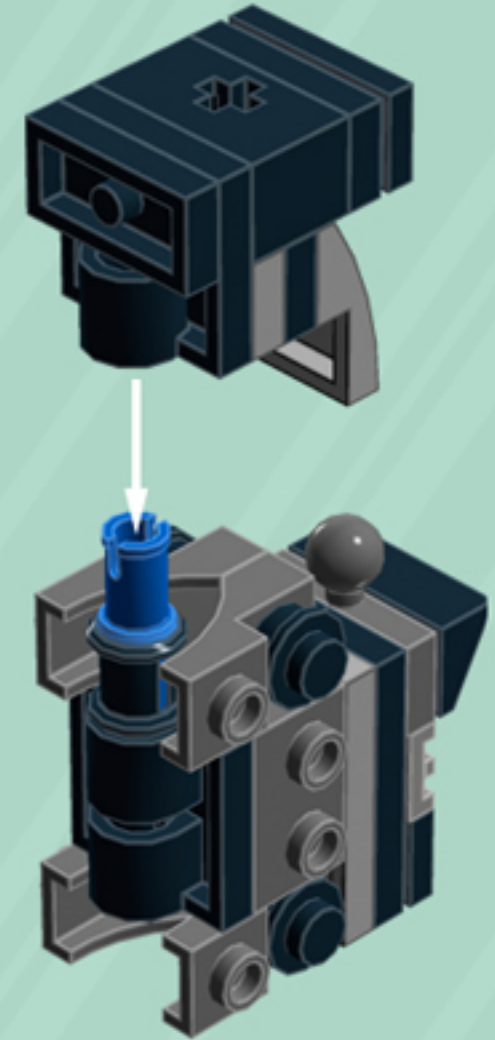

## ORNAMENTS

*A LEGO® project by Chris McVeigh*  
*[chrismcveigh.com](http://chrismcveigh.com)*

• VOLUME 2 •

Element ID	Color	Description	Quantity
4140801	Black	2M Fric. Snap W/Cross Hole	3
4233487	Black	Brick 1X2 With Cross Hole	3
306926	Black	Flat Tile 1X2	7
4558170	Black	Flat Tile 1X3	2
243126	Black	Flat Tile 1X4	4
614126	Black	Plate 1X1 Round	12
302326	Black	Plate 1X2	8
362326	Black	Plate 1X3	6
6061032	Black	Plate 2X2 + One Hule Ø4,8	3
4548180	Black	Roof Tile 1X2X2/3, Abs	2
281726	Black	Technic Doub. Bearing Pl. 2X2	3

Element ID	Color	Description	Quantity
6030875	Black	Tool Set (Box Wrench)	3
4206482	Bright Blue	Conn.Bush W.Fric./Crossale	3
4539907	Bright Yellowish Green	Left Plate 2X3 W/Angle	1
4529160	Bright Yellowish Green	Plate 1X6	2
6013530	Bright Yellowish Green	Plate 2X3	2
4539908	Bright Yellowish Green	Right Plate 2X3 W/Angle	1
6066119	Dark Stone Grey	Brick 1X4X1 2/3 W. V. Knobs	6
6039479	Dark Stone Grey	Plate 1X2 Ball Ø5.9 Middle	3
6020145	Flame Yellowish Orange	Left Plate 2X3 W/Angle	1
6020074	Flame Yellowish Orange	Plate 1X6	2
6097503	Flame Yellowish Orange	Plate 2X3	2

Element ID	Color	Description	Quantity
6020146	Flame Yellowish Orange	Right Plate 2X3 W/Angle	1
4625032	Medium Azure	Plate 2X2	1
6109842	Medium Azure	Left Plate 2X4 W/Angle	2
4625036	Medium Azure	Plate 1X6	2
6119126	Medium Azure	Plate W. Bow 2X2X2/3	1
6109839	Medium Azure	Right Plate 2X4 W/Angle	1
6134378	Medium Stone Grey	Gold Ingot	2
4211398	Medium Stone Grey	Plate 1X2	3
4211396	Medium Stone Grey	Plate 2X3	3
6102357	Medium Stone Grey	Plate W. Bow 2X2X2/3	2
4619636	Silver Metallic	Radiator Grille 1X2	1