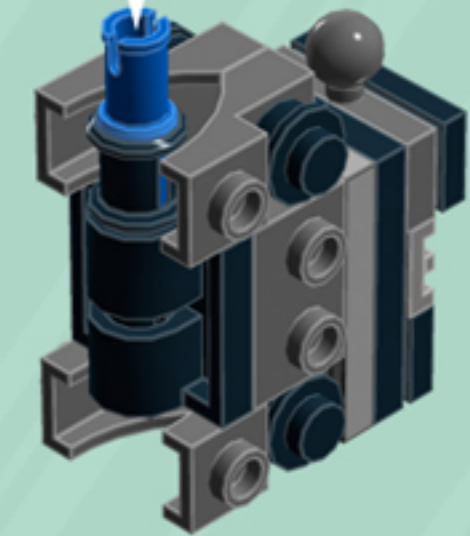

Element ID	Color	Description	Quantity
6030875	Black	Tool Set (Box Wrench)	3
4206482	Bright Blue	Conn.Bush W.Fric./Crossale	3
4539907	Bright Yellowish Green	Left Plate 2X3 W/Angle	1
4529160	Bright Yellowish Green	Plate 1X6	2
6013530	Bright Yellowish Green	Plate 2X3	2
4539908	Bright Yellowish Green	Right Plate 2X3 W/Angle	1
6066119	Dark Stone Grey	Brick 1X4X1 2/3 W. V. Knobs	6
6039479	Dark Stone Grey	Plate 1X2 Ball Ø5.9 Middle	3
6020145	Flame Yellowish Orange	Left Plate 2X3 W/Angle	1
6020074	Flame Yellowish Orange	Plate 1X6	2
6097503	Flame Yellowish Orange	Plate 2X3	2

Element ID	Color	Description	Quantity
6020146	Flame Yellowish Orange	Right Plate 2X3 W/Angle	1
4625032	Medium Azure	Plate 2X2	1
6109842	Medium Azure	Left Plate 2X4 W/Angle	2
4625036	Medium Azure	Plate 1X6	2
6119126	Medium Azure	Plate W. Bow 2X2X2/3	1
6109839	Medium Azure	Right Plate 2X4 W/Angle	1
6134378	Medium Stone Grey	Gold Ingot	2
4211398	Medium Stone Grey	Plate 1X2	3
4211396	Medium Stone Grey	Plate 2X3	3
6102357	Medium Stone Grey	Plate W. Bow 2X2X2/3	2
4619636	Silver Metallic	Radiator Grille 1X2	1