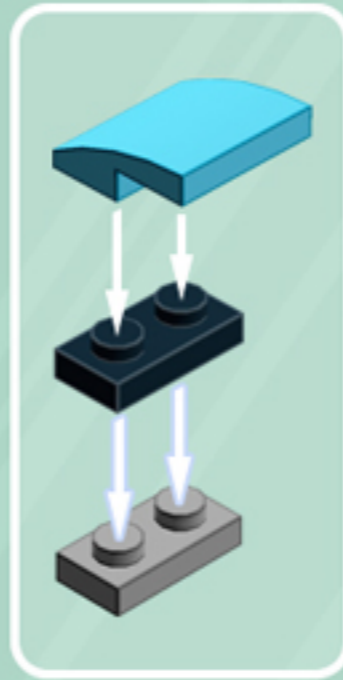

Element ID	Color	Description	Quantity
6020146	Flame Yellowish Orange	Right Plate 2X3 W/Angle	1
4625032	Medium Azure	Plate 2X2	1
6109842	Medium Azure	Left Plate 2X4 W/Angle	2
4625036	Medium Azure	Plate 1X6	2
6119126	Medium Azure	Plate W. Bow 2X2X2/3	1
6109839	Medium Azure	Right Plate 2X4 W/Angle	1
6134378	Medium Stone Grey	Gold Ingot	2
4211398	Medium Stone Grey	Plate 1X2	3
4211396	Medium Stone Grey	Plate 2X3	3
6102357	Medium Stone Grey	Plate W. Bow 2X2X2/3	2
4619636	Silver Metallic	Radiator Grille 1X2	1