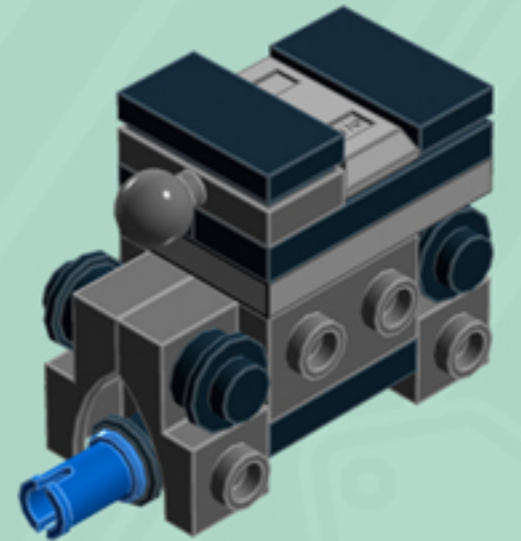

Element ID	Color	Description	Quantity
6030875	Black	Tool Set (Box Wrench)	3
4206482	Bright Blue	Conn.Bush W.Fric./Crossale	3
4539907	Bright Yellowish Green	Left Plate 2X3 W/Angle	1
4529160	Bright Yellowish Green	Plate 1X6	2
6013530	Bright Yellowish Green	Plate 2X3	2
4539908	Bright Yellowish Green	Right Plate 2X3 W/Angle	1
6066119	Dark Stone Grey	Brick 1X4X1 2/3 W. V. Knobs	6
6039479	Dark Stone Grey	Plate 1X2 Ball Ø5.9 Middle	3
6020145	Flame Yellowish Orange	Left Plate 2X3 W/Angle	1
6020074	Flame Yellowish Orange	Plate 1X6	2
6097503	Flame Yellowish Orange	Plate 2X3	2

Element ID	Color	Description	Quantity
6020146	Flame Yellowish Orange	Right Plate 2X3 W/Angle	1
4625032	Medium Azure	Plate 2X2	1
6109842	Medium Azure	Left Plate 2X4 W/Angle	2
4625036	Medium Azure	Plate 1X6	2
6119126	Medium Azure	Plate W. Bow 2X2X2/3	1
6109839	Medium Azure	Right Plate 2X4 W/Angle	1
6134378	Medium Stone Grey	Gold Ingot	2
4211398	Medium Stone Grey	Plate 1X2	3
4211396	Medium Stone Grey	Plate 2X3	3
6102357	Medium Stone Grey	Plate W. Bow 2X2X2/3	2
4619636	Silver Metallic	Radiator Grille 1X2	1