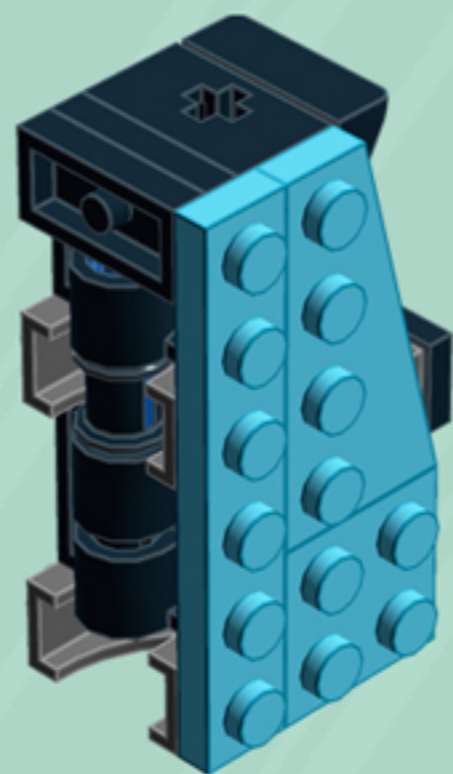

Element ID	Color	Description	Quantity
6030875	Black	Tool Set (Box Wrench)	3
4206482	Bright Blue	Conn.Bush W.Fric./Crossale	3
4539907	Bright Yellowish Green	Left Plate 2X3 W/Angle	1
4529160	Bright Yellowish Green	Plate 1X6	2
6013530	Bright Yellowish Green	Plate 2X3	2
4539908	Bright Yellowish Green	Right Plate 2X3 W/Angle	1
6066119	Dark Stone Grey	Brick 1X4X1 2/3 W. V. Knobs	6
6039479	Dark Stone Grey	Plate 1X2 Ball Ø5.9 Middle	3
6020145	Flame Yellowish Orange	Left Plate 2X3 W/Angle	1
6020074	Flame Yellowish Orange	Plate 1X6	2
6097503	Flame Yellowish Orange	Plate 2X3	2

Element ID	Color	Description	Quantity
6020146	Flame Yellowish Orange	Right Plate 2X3 W/Angle	1
4625032	Medium Azure	Plate 2X2	1
6109842	Medium Azure	Left Plate 2X4 W/Angle	2
4625036	Medium Azure	Plate 1X6	2
6119126	Medium Azure	Plate W. Bow 2X2X2/3	1
6109839	Medium Azure	Right Plate 2X4 W/Angle	1
6134378	Medium Stone Grey	Gold Ingot	2
4211398	Medium Stone Grey	Plate 1X2	3
4211396	Medium Stone Grey	Plate 2X3	3
6102357	Medium Stone Grey	Plate W. Bow 2X2X2/3	2
4619636	Silver Metallic	Radiator Grille 1X2	1