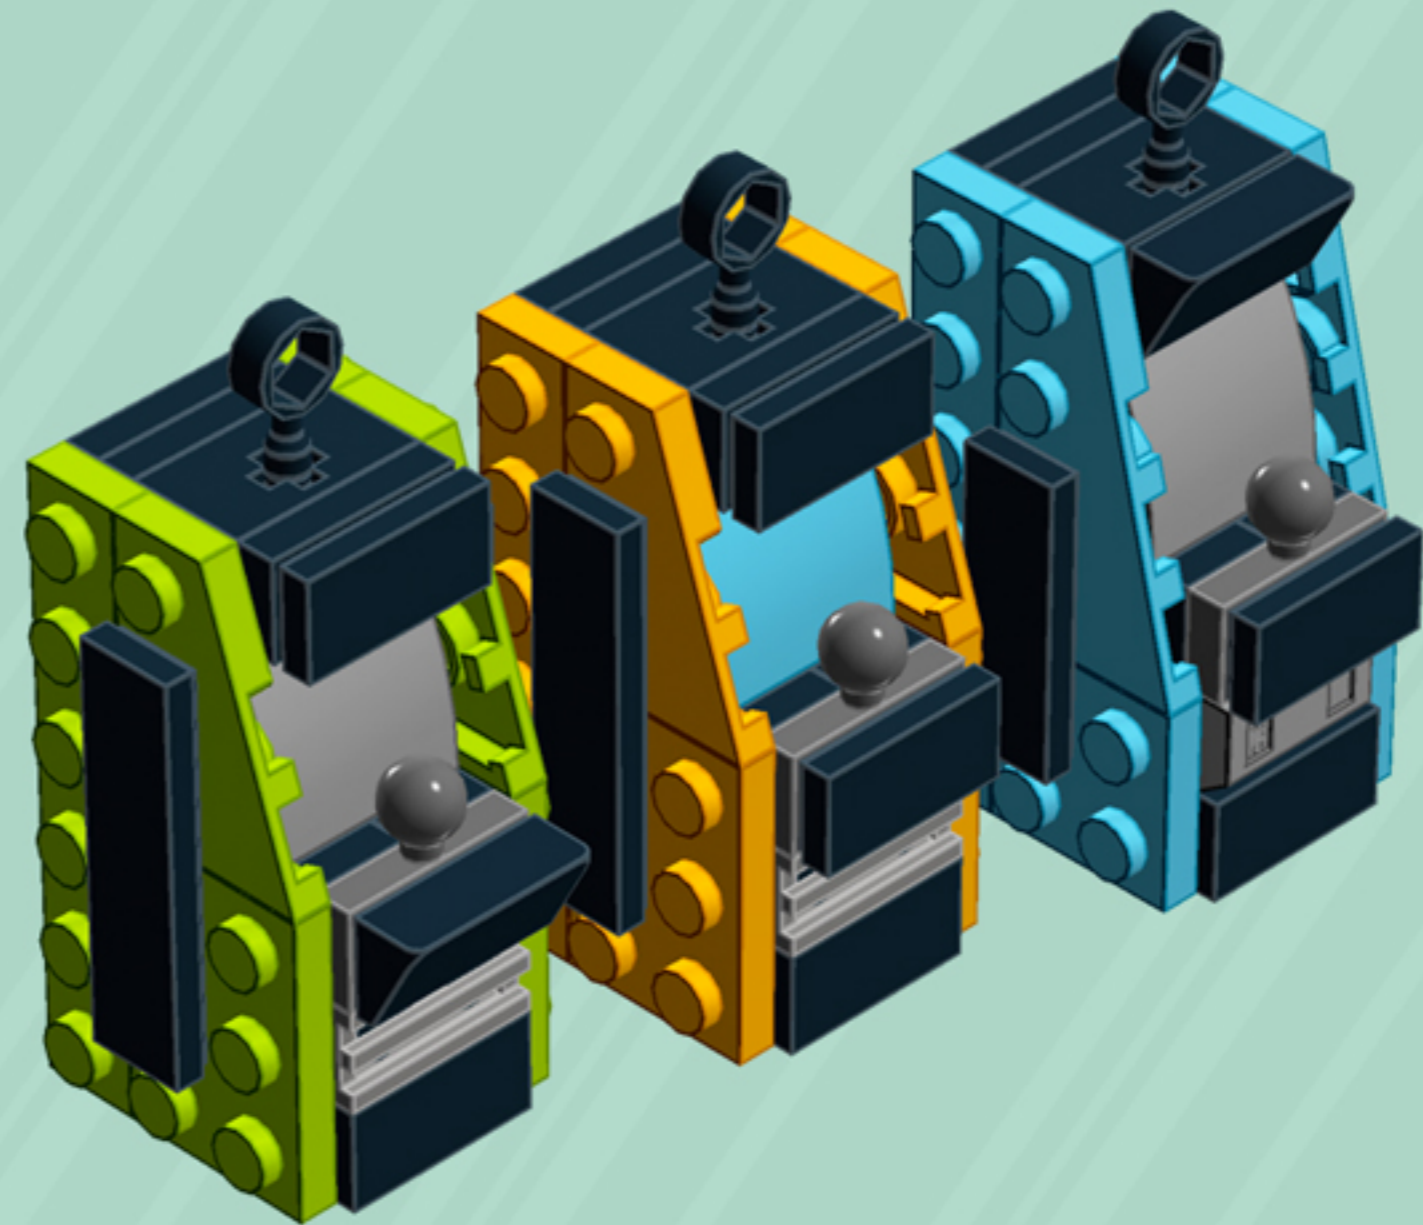

## ORNAMENTS

*A LEGO® project by Chris McVeigh*  
*[chrismcveigh.com](http://chrismcveigh.com)*

• VOLUME 2 •

Element ID	Color	Description	Quantity
4140801	Black	2M Fric. Snap W/Cross Hole	3
4233487	Black	Brick 1X2 With Cross Hole	3
306926	Black	Flat Tile 1X2	7
4558170	Black	Flat Tile 1X3	2
243126	Black	Flat Tile 1X4	4
614126	Black	Plate 1X1 Round	12
302326	Black	Plate 1X2	8
362326	Black	Plate 1X3	6
6061032	Black	Plate 2X2 + One Hule Ø4,8	3
4548180	Black	Roof Tile 1X2X2/3, Abs	2
281726	Black	Technic Doub. Bearing Pl. 2X2	3

Element ID	Color	Description	Quantity
6030875	Black	Tool Set (Box Wrench)	3
4206482	Bright Blue	Conn.Bush W.Fric./Crossale	3
4539907	Bright Yellowish Green	Left Plate 2X3 W/Angle	1
4529160	Bright Yellowish Green	Plate 1X6	2
6013530	Bright Yellowish Green	Plate 2X3	2
4539908	Bright Yellowish Green	Right Plate 2X3 W/Angle	1
6066119	Dark Stone Grey	Brick 1X4X1 2/3 W. V. Knobs	6
6039479	Dark Stone Grey	Plate 1X2 Ball Ø5.9 Middle	3
6020145	Flame Yellowish Orange	Left Plate 2X3 W/Angle	1
6020074	Flame Yellowish Orange	Plate 1X6	2
6097503	Flame Yellowish Orange	Plate 2X3	2

Element ID	Color	Description	Quantity
6020146	Flame Yellowish Orange	Right Plate 2X3 W/Angle	1
4625032	Medium Azure	Plate 2X2	1
6109842	Medium Azure	Left Plate 2X4 W/Angle	2
4625036	Medium Azure	Plate 1X6	2
6119126	Medium Azure	Plate W. Bow 2X2X2/3	1
6109839	Medium Azure	Right Plate 2X4 W/Angle	1
6134378	Medium Stone Grey	Gold Ingot	2
4211398	Medium Stone Grey	Plate 1X2	3
4211396	Medium Stone Grey	Plate 2X3	3
6102357	Medium Stone Grey	Plate W. Bow 2X2X2/3	2
4619636	Silver Metallic	Radiator Grille 1X2	1