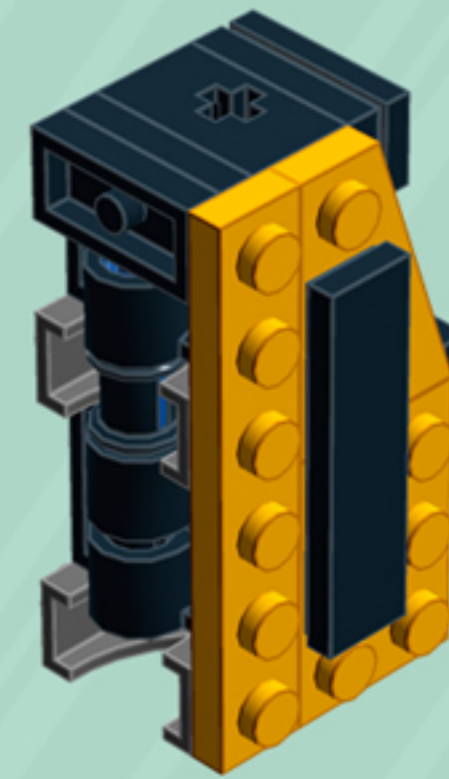

Element ID	Color	Description	Quantity
6030875	Black	Tool Set (Box Wrench)	3
4206482	Bright Blue	Conn.Bush W.Fric./Crossale	3
4539907	Bright Yellowish Green	Left Plate 2X3 W/Angle	1
4529160	Bright Yellowish Green	Plate 1X6	2
6013530	Bright Yellowish Green	Plate 2X3	2
4539908	Bright Yellowish Green	Right Plate 2X3 W/Angle	1
6066119	Dark Stone Grey	Brick 1X4X1 2/3 W. V. Knobs	6
6039479	Dark Stone Grey	Plate 1X2 Ball Ø5.9 Middle	3
6020145	Flame Yellowish Orange	Left Plate 2X3 W/Angle	1
6020074	Flame Yellowish Orange	Plate 1X6	2
6097503	Flame Yellowish Orange	Plate 2X3	2

Element ID	Color	Description	Quantity
6020146	Flame Yellowish Orange	Right Plate 2X3 W/Angle	1
4625032	Medium Azure	Plate 2X2	1
6109842	Medium Azure	Left Plate 2X4 W/Angle	2
4625036	Medium Azure	Plate 1X6	2
6119126	Medium Azure	Plate W. Bow 2X2X2/3	1
6109839	Medium Azure	Right Plate 2X4 W/Angle	1
6134378	Medium Stone Grey	Gold Ingot	2
4211398	Medium Stone Grey	Plate 1X2	3
4211396	Medium Stone Grey	Plate 2X3	3
6102357	Medium Stone Grey	Plate W. Bow 2X2X2/3	2
4619636	Silver Metallic	Radiator Grille 1X2	1