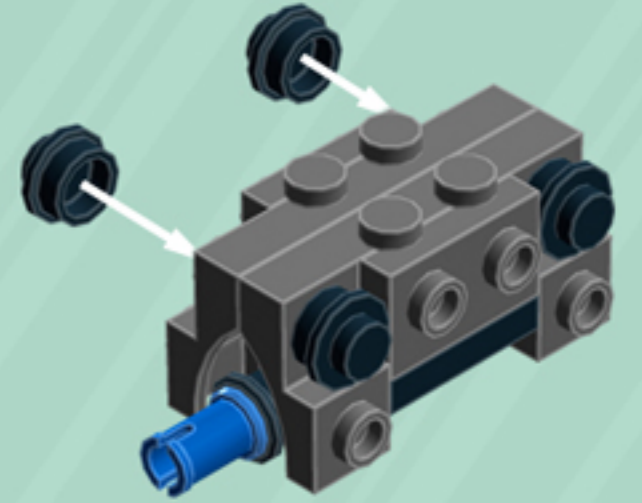

Element ID	Color	Description	Quantity
6020146	Flame Yellowish Orange	Right Plate 2X3 W/Angle	1
4625032	Medium Azure	Plate 2X2	1
6109842	Medium Azure	Left Plate 2X4 W/Angle	2
4625036	Medium Azure	Plate 1X6	2
6119126	Medium Azure	Plate W. Bow 2X2X2/3	1
6109839	Medium Azure	Right Plate 2X4 W/Angle	1
6134378	Medium Stone Grey	Gold Ingot	2
4211398	Medium Stone Grey	Plate 1X2	3
4211396	Medium Stone Grey	Plate 2X3	3
6102357	Medium Stone Grey	Plate W. Bow 2X2X2/3	2
4619636	Silver Metallic	Radiator Grille 1X2	1