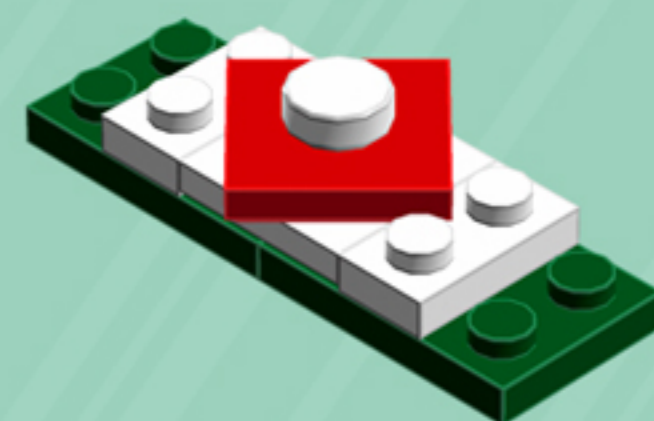

# Cooper

ORNAMENT

*A LEGO® project by Chris McVeigh*  
*[chrismcveigh.com](http://chrismcveigh.com)*

• EVERGREEN •

	Element ID	Color	Description	Quantity
	6010831	Black	Round Plate 2X2 W/Eye	1
	4565388	Bright Green	Plate 2X2 W 1 Knob	3
	4581308	Bright Red	Plate 2X2 W 1 Knob	3
	4650244	Earth Green	Plate 2X3	12
	4502595	Medium Stone Grey	3-Branch Cross Axle W/Cross H.	4
	4211622	Medium Stone Grey	Bush For Cross Axle	1
	4211805	Medium Stone Grey	Cross Axle 7M	1
	4646844	White	Flat Tile 1X1, Round	6
	4518400	White	Nose Cone Small 1X1	12
	302301	White	Plate 1X2	12
	403201	White	Plate 2X2 Round	2
	4565324	White	Plate 2X2 W 1 Knob	6
	396001	White	Round Plate Ø32X6.4	2

4x

3x

3x

3x

3x

*For more fun builds,  
please stop by [chrismcveigh.com](http://chrismcveigh.com),  
visit me at [facebook.com/c.mcveigh.photos](https://facebook.com/c.mcveigh.photos),  
or follow me on twitter [@actionfigured](https://twitter.com/actionfigured)*