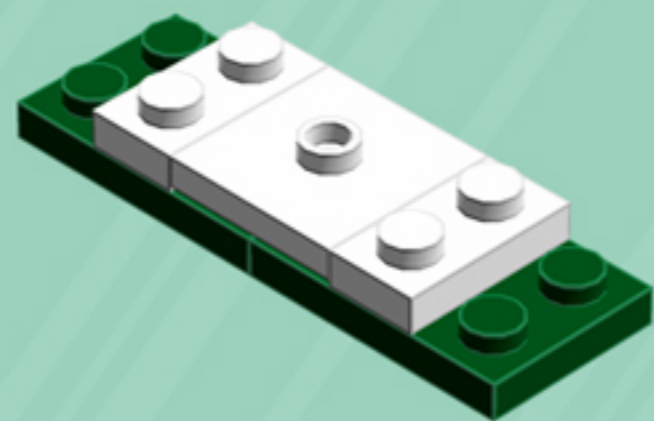

# Cooper

ORNAMENT

*A LEGO® project by Chris McVeigh*  
*[chrismcveigh.com](http://chrismcveigh.com)*

• EVERGREEN •

	Element ID	Color	Description	Quantity
	6010831	Black	Round Plate 2X2 W/Eye	1
	4565388	Bright Green	Plate 2X2 W 1 Knob	3
	4581308	Bright Red	Plate 2X2 W 1 Knob	3
	4650244	Earth Green	Plate 2X3	12
	4502595	Medium Stone Grey	3-Branch Cross Axle W/Cross H.	4
	4211622	Medium Stone Grey	Bush For Cross Axle	1
	4211805	Medium Stone Grey	Cross Axle 7M	1
	4646844	White	Flat Tile 1X1, Round	6
	4518400	White	Nose Cone Small 1X1	12
	302301	White	Plate 1X2	12
	403201	White	Plate 2X2 Round	2
	4565324	White	Plate 2X2 W 1 Knob	6
	396001	White	Round Plate Ø32X6.4	2

4x

3x

3x

3x

3x

*For more fun builds,  
please stop by [chrismcveigh.com](http://chrismcveigh.com),  
visit me at [facebook.com/c.mcveigh.photos](https://facebook.com/c.mcveigh.photos),  
or follow me on twitter [@actionfigured](https://twitter.com/actionfigured)*