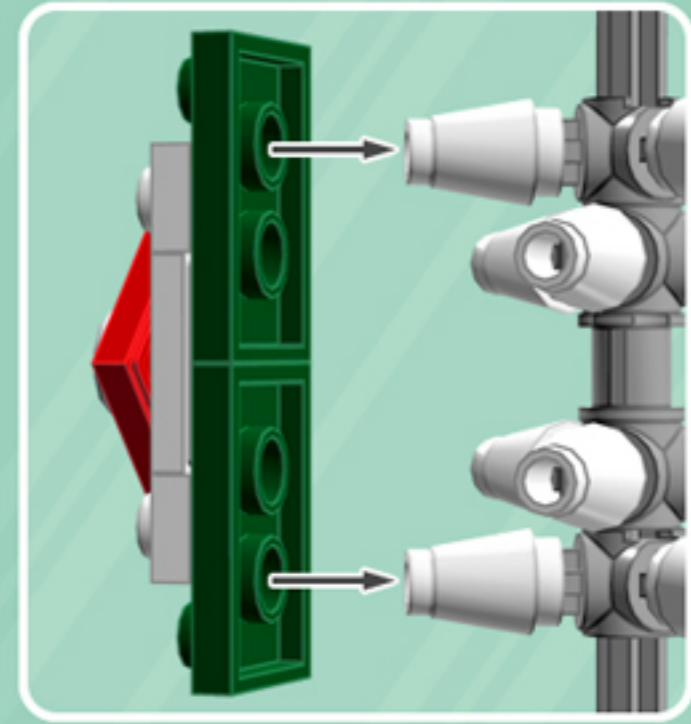

# Cooper

ORNAMENT

*A LEGO® project by Chris McVeigh*  
*[chrismcveigh.com](http://chrismcveigh.com)*

• EVERGREEN •

	Element ID	Color	Description	Quantity
	6010831	Black	Round Plate 2X2 W/Eye	1
	4565388	Bright Green	Plate 2X2 W 1 Knob	3
	4581308	Bright Red	Plate 2X2 W 1 Knob	3
	4650244	Earth Green	Plate 2X3	12
	4502595	Medium Stone Grey	3-Branch Cross Axle W/Cross H.	4
	4211622	Medium Stone Grey	Bush For Cross Axle	1
	4211805	Medium Stone Grey	Cross Axle 7M	1
	4646844	White	Flat Tile 1X1, Round	6
	4518400	White	Nose Cone Small 1X1	12
	302301	White	Plate 1X2	12
	403201	White	Plate 2X2 Round	2
	4565324	White	Plate 2X2 W 1 Knob	6
	396001	White	Round Plate Ø32X6.4	2

4x

3x

3x

3x

3x

*For more fun builds,  
please stop by [chrismcveigh.com](http://chrismcveigh.com),  
visit me at [facebook.com/c.mcveigh.photos](https://facebook.com/c.mcveigh.photos),  
or follow me on twitter [@actionfigured](https://twitter.com/actionfigured)*