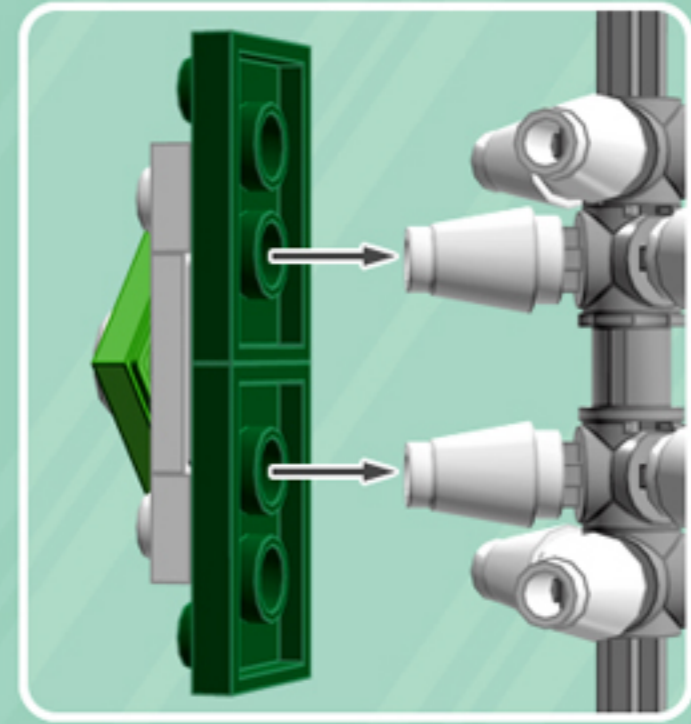

# Cooper

ORNAMENT

*A LEGO® project by Chris McVeigh*  
*[chrismcveigh.com](http://chrismcveigh.com)*

• EVERGREEN •

	Element ID	Color	Description	Quantity
	6010831	Black	Round Plate 2X2 W/Eye	1
	4565388	Bright Green	Plate 2X2 W 1 Knob	3
	4581308	Bright Red	Plate 2X2 W 1 Knob	3
	4650244	Earth Green	Plate 2X3	12
	4502595	Medium Stone Grey	3-Branch Cross Axle W/Cross H.	4
	4211622	Medium Stone Grey	Bush For Cross Axle	1
	4211805	Medium Stone Grey	Cross Axle 7M	1
	4646844	White	Flat Tile 1X1, Round	6
	4518400	White	Nose Cone Small 1X1	12
	302301	White	Plate 1X2	12
	403201	White	Plate 2X2 Round	2
	4565324	White	Plate 2X2 W 1 Knob	6
	396001	White	Round Plate Ø32X6.4	2

4x

3x

3x

3x

3x

*For more fun builds,  
please stop by [chrismcveigh.com](http://chrismcveigh.com),  
visit me at [facebook.com/c.mcveigh.photos](https://facebook.com/c.mcveigh.photos),  
or follow me on twitter [@actionfigured](https://twitter.com/actionfigured)*