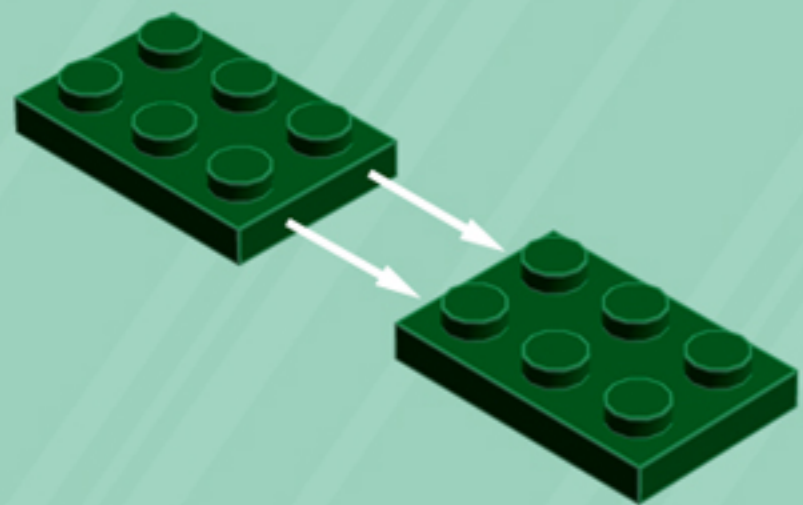

# Cooper

ORNAMENT

*A LEGO® project by Chris McVeigh*  
*[chrismcveigh.com](http://chrismcveigh.com)*

• EVERGREEN •

	Element ID	Color	Description	Quantity
	6010831	Black	Round Plate 2X2 W/Eye	1
	4565388	Bright Green	Plate 2X2 W 1 Knob	3
	4581308	Bright Red	Plate 2X2 W 1 Knob	3
	4650244	Earth Green	Plate 2X3	12
	4502595	Medium Stone Grey	3-Branch Cross Axle W/Cross H.	4
	4211622	Medium Stone Grey	Bush For Cross Axle	1
	4211805	Medium Stone Grey	Cross Axle 7M	1
	4646844	White	Flat Tile 1X1, Round	6
	4518400	White	Nose Cone Small 1X1	12
	302301	White	Plate 1X2	12
	403201	White	Plate 2X2 Round	2
	4565324	White	Plate 2X2 W 1 Knob	6
	396001	White	Round Plate Ø32X6.4	2

4x

3x

3x

3x

3x

*For more fun builds,  
please stop by [chrismcveigh.com](http://chrismcveigh.com),  
visit me at [facebook.com/c.mcveigh.photos](https://facebook.com/c.mcveigh.photos),  
or follow me on twitter [@actionfigured](https://twitter.com/actionfigured)*