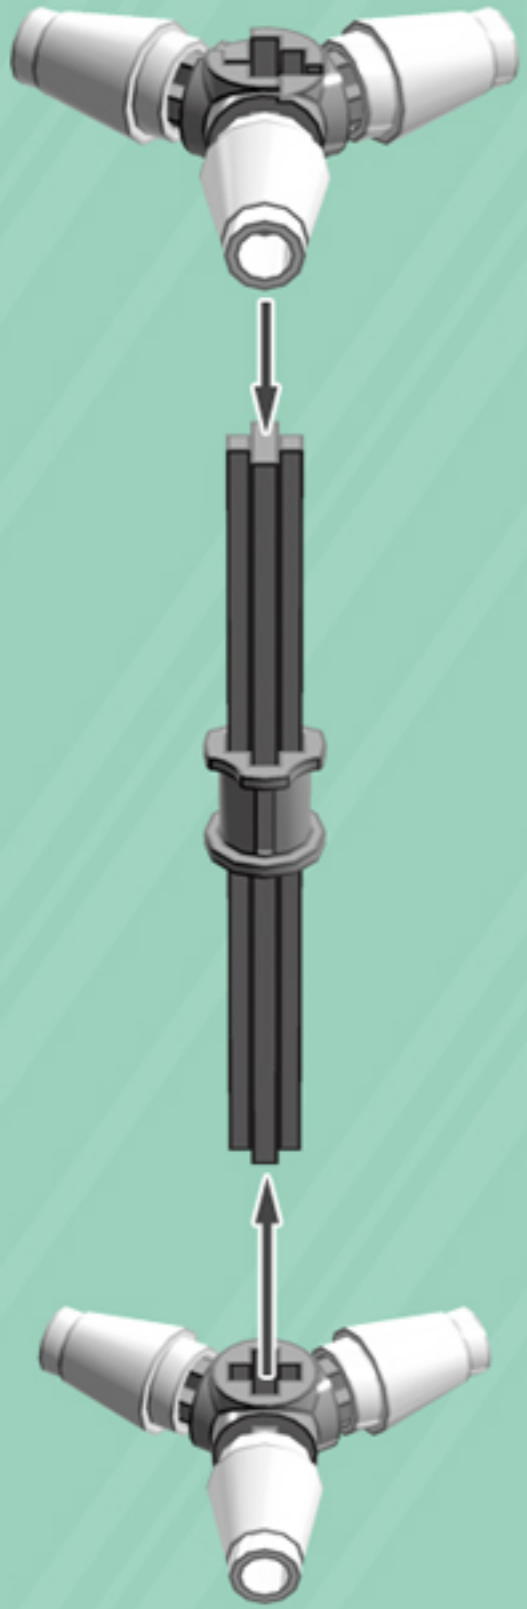

# Cooper

ORNAMENT

*A LEGO® project by Chris McVeigh*  
*[chrismcveigh.com](http://chrismcveigh.com)*

• EVERGREEN •

	Element ID	Color	Description	Quantity
	6010831	Black	Round Plate 2X2 W/Eye	1
	4565388	Bright Green	Plate 2X2 W 1 Knob	3
	4581308	Bright Red	Plate 2X2 W 1 Knob	3
	4650244	Earth Green	Plate 2X3	12
	4502595	Medium Stone Grey	3-Branch Cross Axle W/Cross H.	4
	4211622	Medium Stone Grey	Bush For Cross Axle	1
	4211805	Medium Stone Grey	Cross Axle 7M	1
	4646844	White	Flat Tile 1X1, Round	6
	4518400	White	Nose Cone Small 1X1	12
	302301	White	Plate 1X2	12
	403201	White	Plate 2X2 Round	2
	4565324	White	Plate 2X2 W 1 Knob	6
	396001	White	Round Plate Ø32X6.4	2

4x

3x

3x

3x

3x

*For more fun builds,  
please stop by [chrismcveigh.com](http://chrismcveigh.com),  
visit me at [facebook.com/c.mcveigh.photos](https://facebook.com/c.mcveigh.photos),  
or follow me on twitter [@actionfigured](https://twitter.com/actionfigured)*