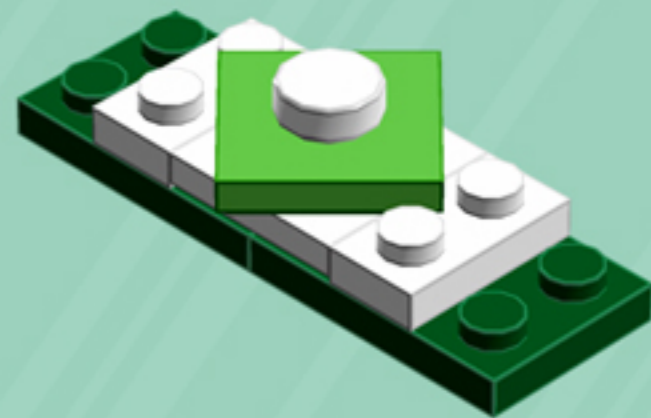

# Cooper

ORNAMENT

*A LEGO® project by Chris McVeigh*  
*[chrismcveigh.com](http://chrismcveigh.com)*

• EVERGREEN •

	Element ID	Color	Description	Quantity
	6010831	Black	Round Plate 2X2 W/Eye	1
	4565388	Bright Green	Plate 2X2 W 1 Knob	3
	4581308	Bright Red	Plate 2X2 W 1 Knob	3
	4650244	Earth Green	Plate 2X3	12
	4502595	Medium Stone Grey	3-Branch Cross Axle W/Cross H.	4
	4211622	Medium Stone Grey	Bush For Cross Axle	1
	4211805	Medium Stone Grey	Cross Axle 7M	1
	4646844	White	Flat Tile 1X1, Round	6
	4518400	White	Nose Cone Small 1X1	12
	302301	White	Plate 1X2	12
	403201	White	Plate 2X2 Round	2
	4565324	White	Plate 2X2 W 1 Knob	6
	396001	White	Round Plate Ø32X6.4	2

4x

3x

3x

3x

3x

*For more fun builds,  
please stop by [chrismcveigh.com](http://chrismcveigh.com),  
visit me at [facebook.com/c.mcveigh.photos](https://facebook.com/c.mcveigh.photos),  
or follow me on twitter [@actionfigured](https://twitter.com/actionfigured)*