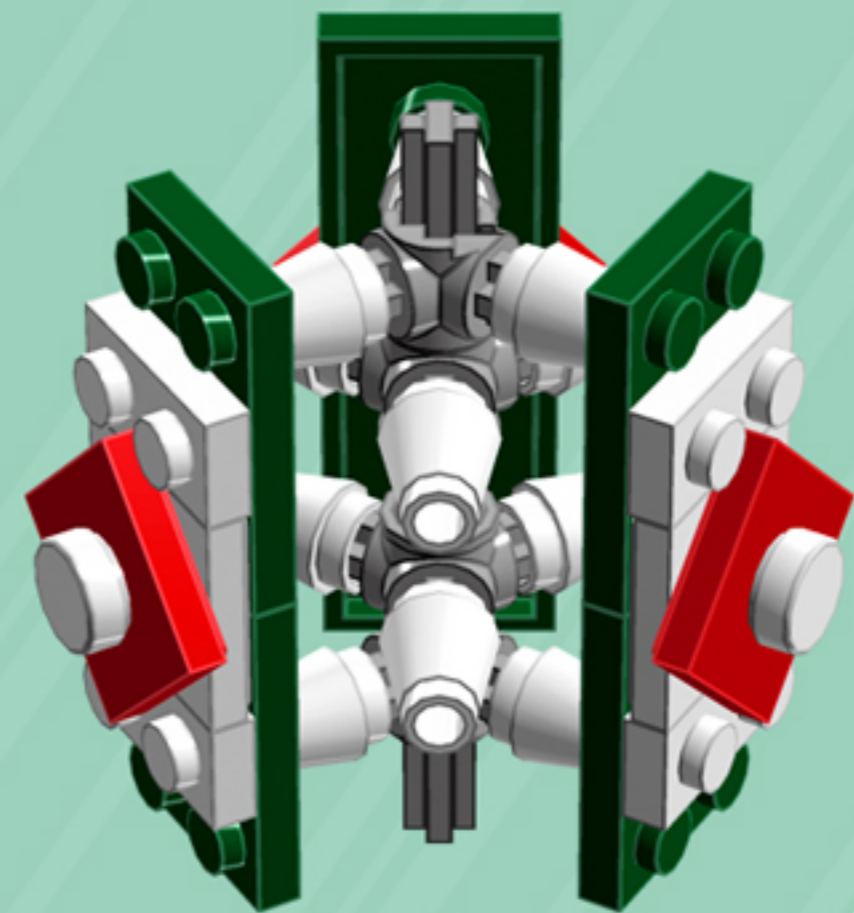

# Cooper

ORNAMENT

*A LEGO® project by Chris McVeigh*  
*[chrismcveigh.com](http://chrismcveigh.com)*

• EVERGREEN •

	Element ID	Color	Description	Quantity
	6010831	Black	Round Plate 2X2 W/Eye	1
	4565388	Bright Green	Plate 2X2 W 1 Knob	3
	4581308	Bright Red	Plate 2X2 W 1 Knob	3
	4650244	Earth Green	Plate 2X3	12
	4502595	Medium Stone Grey	3-Branch Cross Axle W/Cross H.	4
	4211622	Medium Stone Grey	Bush For Cross Axle	1
	4211805	Medium Stone Grey	Cross Axle 7M	1
	4646844	White	Flat Tile 1X1, Round	6
	4518400	White	Nose Cone Small 1X1	12
	302301	White	Plate 1X2	12
	403201	White	Plate 2X2 Round	2
	4565324	White	Plate 2X2 W 1 Knob	6
	396001	White	Round Plate Ø32X6.4	2

4x

3x

3x

3x

3x

*For more fun builds,  
please stop by [chrismcveigh.com](http://chrismcveigh.com),  
visit me at [facebook.com/c.mcveigh.photos](https://facebook.com/c.mcveigh.photos),  
or follow me on twitter [@actionfigured](https://twitter.com/actionfigured)*