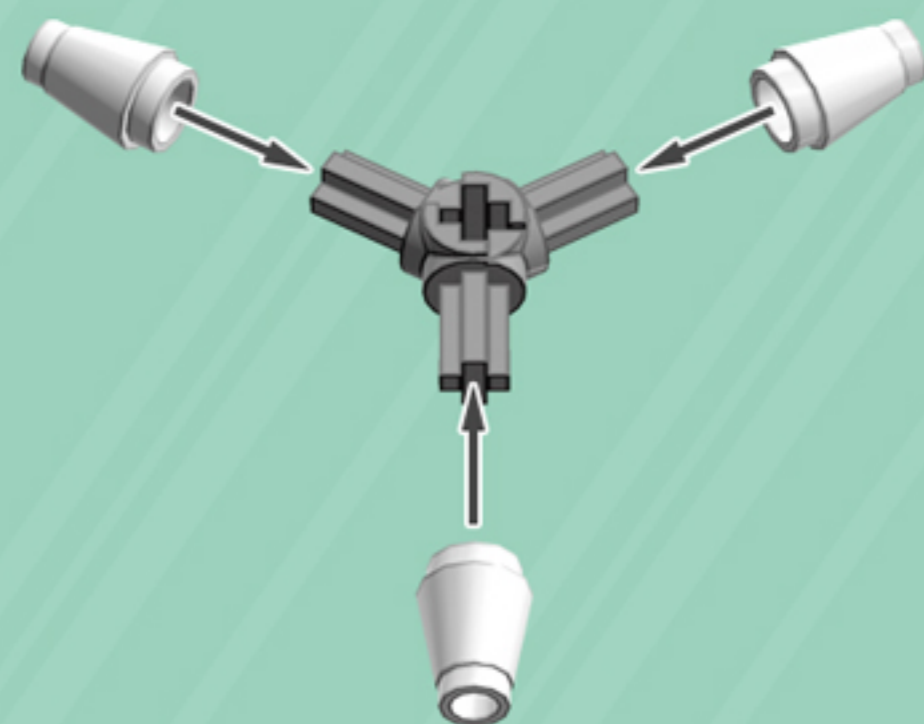

# Cooper

ORNAMENT

*A LEGO® project by Chris McVeigh*  
*[chrismcveigh.com](http://chrismcveigh.com)*

• EVERGREEN •

	Element ID	Color	Description	Quantity
	6010831	Black	Round Plate 2X2 W/Eye	1
	4565388	Bright Green	Plate 2X2 W 1 Knob	3
	4581308	Bright Red	Plate 2X2 W 1 Knob	3
	4650244	Earth Green	Plate 2X3	12
	4502595	Medium Stone Grey	3-Branch Cross Axle W/Cross H.	4
	4211622	Medium Stone Grey	Bush For Cross Axle	1
	4211805	Medium Stone Grey	Cross Axle 7M	1
	4646844	White	Flat Tile 1X1, Round	6
	4518400	White	Nose Cone Small 1X1	12
	302301	White	Plate 1X2	12
	403201	White	Plate 2X2 Round	2
	4565324	White	Plate 2X2 W 1 Knob	6
	396001	White	Round Plate Ø32X6.4	2

4x

3x

3x

3x

3x

*For more fun builds,  
please stop by [chrismcveigh.com](http://chrismcveigh.com),  
visit me at [facebook.com/c.mcveigh.photos](https://facebook.com/c.mcveigh.photos),  
or follow me on twitter [@actionfigured](https://twitter.com/actionfigured)*