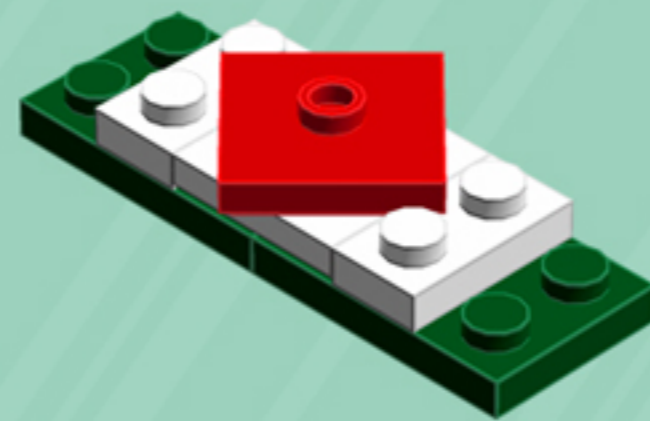

# Cooper

ORNAMENT

*A LEGO® project by Chris McVeigh*  
*[chrismcveigh.com](http://chrismcveigh.com)*

• EVERGREEN •

	Element ID	Color	Description	Quantity
	6010831	Black	Round Plate 2X2 W/Eye	1
	4565388	Bright Green	Plate 2X2 W 1 Knob	3
	4581308	Bright Red	Plate 2X2 W 1 Knob	3
	4650244	Earth Green	Plate 2X3	12
	4502595	Medium Stone Grey	3-Branch Cross Axle W/Cross H.	4
	4211622	Medium Stone Grey	Bush For Cross Axle	1
	4211805	Medium Stone Grey	Cross Axle 7M	1
	4646844	White	Flat Tile 1X1, Round	6
	4518400	White	Nose Cone Small 1X1	12
	302301	White	Plate 1X2	12
	403201	White	Plate 2X2 Round	2
	4565324	White	Plate 2X2 W 1 Knob	6
	396001	White	Round Plate Ø32X6.4	2

4x

3x

3x

3x

3x

*For more fun builds,  
please stop by [chrismcveigh.com](http://chrismcveigh.com),  
visit me at [facebook.com/c.mcveigh.photos](https://facebook.com/c.mcveigh.photos),  
or follow me on twitter [@actionfigured](https://twitter.com/actionfigured)*