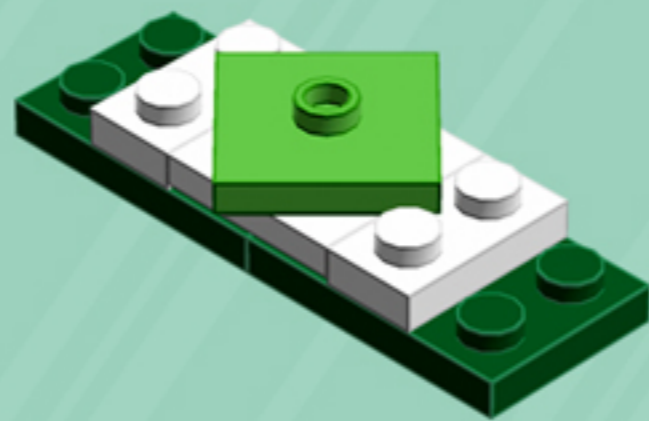

# Cooper

ORNAMENT

*A LEGO® project by Chris McVeigh*  
*[chrismcveigh.com](http://chrismcveigh.com)*

• EVERGREEN •

	Element ID	Color	Description	Quantity
	6010831	Black	Round Plate 2X2 W/Eye	1
	4565388	Bright Green	Plate 2X2 W 1 Knob	3
	4581308	Bright Red	Plate 2X2 W 1 Knob	3
	4650244	Earth Green	Plate 2X3	12
	4502595	Medium Stone Grey	3-Branch Cross Axle W/Cross H.	4
	4211622	Medium Stone Grey	Bush For Cross Axle	1
	4211805	Medium Stone Grey	Cross Axle 7M	1
	4646844	White	Flat Tile 1X1, Round	6
	4518400	White	Nose Cone Small 1X1	12
	302301	White	Plate 1X2	12
	403201	White	Plate 2X2 Round	2
	4565324	White	Plate 2X2 W 1 Knob	6
	396001	White	Round Plate Ø32X6.4	2

4x

3x

3x

3x

3x

*For more fun builds,  
please stop by [chrismcveigh.com](http://chrismcveigh.com),  
visit me at [facebook.com/c.mcveigh.photos](https://facebook.com/c.mcveigh.photos),  
or follow me on twitter [@actionfigured](https://twitter.com/actionfigured)*