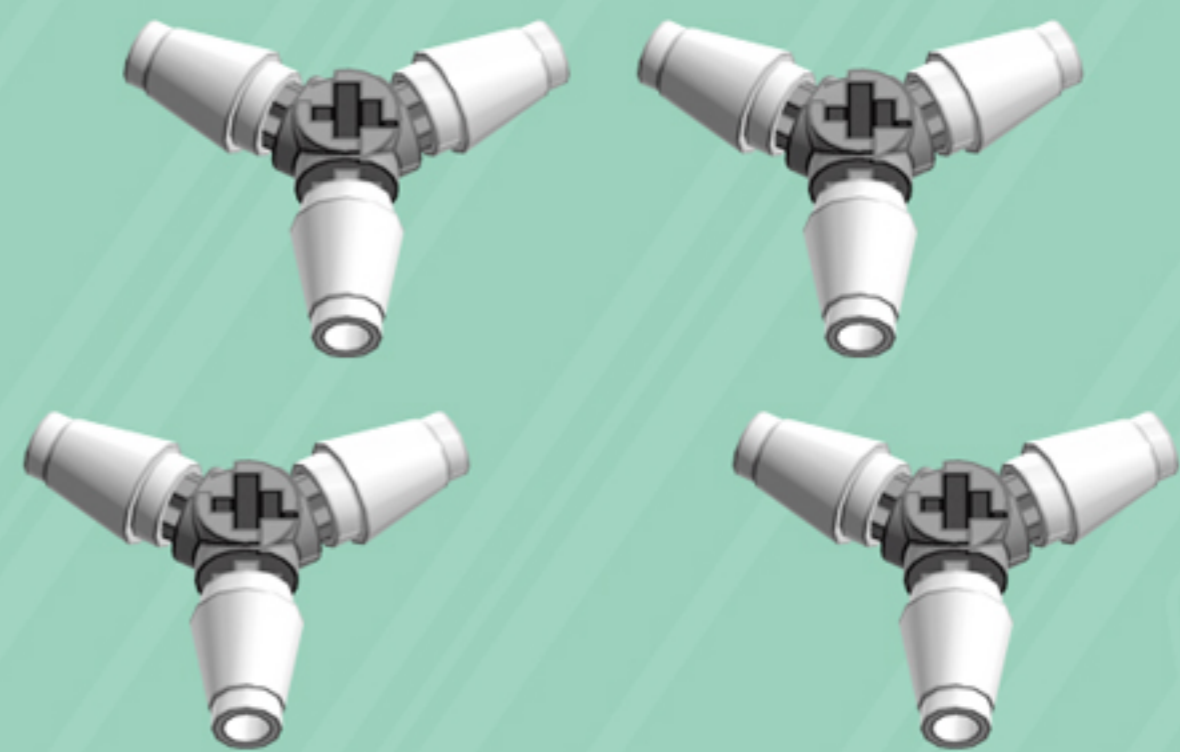

# Cooper

ORNAMENT

*A LEGO® project by Chris McVeigh*  
*[chrismcveigh.com](http://chrismcveigh.com)*

• EVERGREEN •

	Element ID	Color	Description	Quantity
	6010831	Black	Round Plate 2X2 W/Eye	1
	4565388	Bright Green	Plate 2X2 W 1 Knob	3
	4581308	Bright Red	Plate 2X2 W 1 Knob	3
	4650244	Earth Green	Plate 2X3	12
	4502595	Medium Stone Grey	3-Branch Cross Axle W/Cross H.	4
	4211622	Medium Stone Grey	Bush For Cross Axle	1
	4211805	Medium Stone Grey	Cross Axle 7M	1
	4646844	White	Flat Tile 1X1, Round	6
	4518400	White	Nose Cone Small 1X1	12
	302301	White	Plate 1X2	12
	403201	White	Plate 2X2 Round	2
	4565324	White	Plate 2X2 W 1 Knob	6
	396001	White	Round Plate Ø32X6.4	2

4x

3x

3x

3x

3x

*For more fun builds,  
please stop by [chrismcveigh.com](http://chrismcveigh.com),  
visit me at [facebook.com/c.mcveigh.photos](https://facebook.com/c.mcveigh.photos),  
or follow me on twitter [@actionfigured](https://twitter.com/actionfigured)*