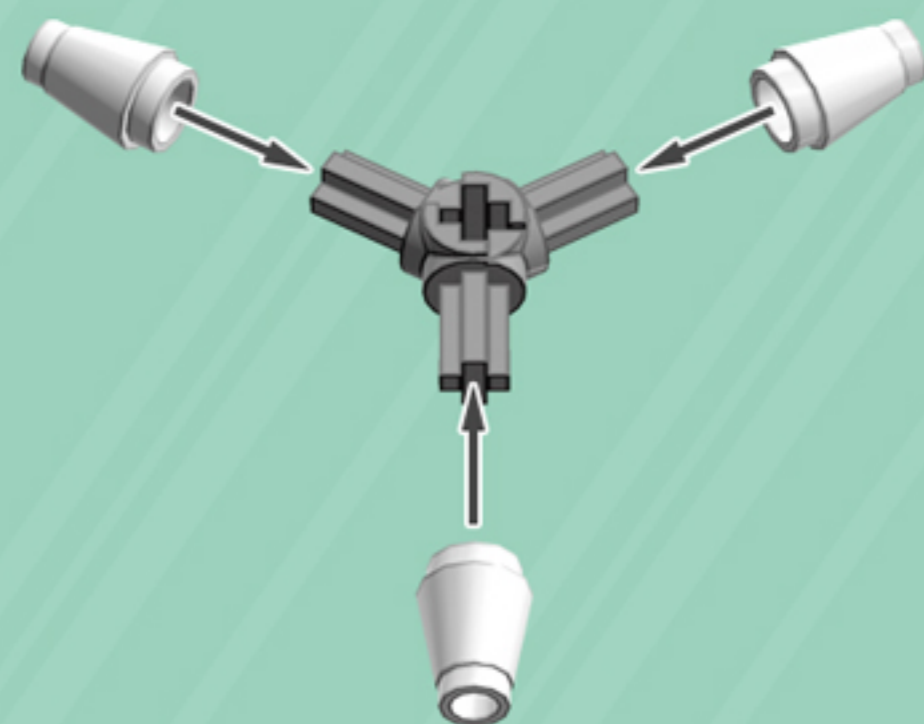

Cooper

ORNAMENT

A LEGO® project by Chris McVeigh
chrismcveigh.com

• MOONLIT SNOW •

Element ID	Color	Description	Quantity
6010831	Black	Round Plate 2X2 W/Eye	1
4565385	Light Royal Blue	Plate 2X2 W 1 Knob	6
6101858	Medium Blue	Plate 2X6	6
4502595	Medium Stone Grey	3-Branch Cross Axle W/Cross H.	4
4211622	Medium Stone Grey	Bush For Cross Axle	1
4211805	Medium Stone Grey	Cross Axle 7M	1
4646844	White	Flat Tile 1X1, Round	6
4518400	White	Nose Cone Small 1X1	12
302301	White	Plate 1X2	12
403201	White	Plate 2X2 Round	2
4565324	White	Plate 2X2 W 1 Knob	6
396001	White	Round Plate Ø32X6.4	2