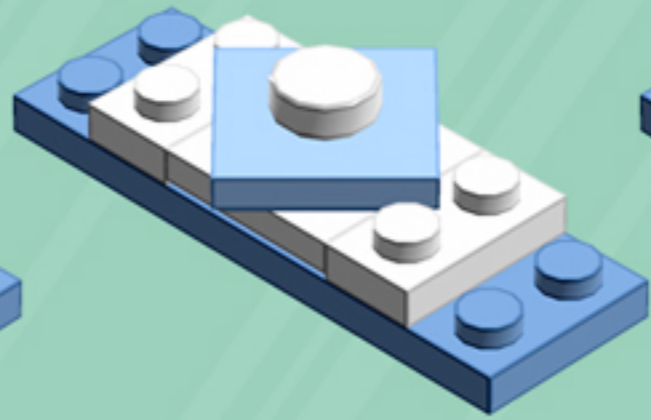

Cooper

ORNAMENT

A LEGO® project by Chris McVeigh
chrismcveigh.com

• MOONLIT SNOW •

Element ID	Color	Description	Quantity
6010831	Black	Round Plate 2X2 W/Eye	1
4565385	Light Royal Blue	Plate 2X2 W 1 Knob	6
6101858	Medium Blue	Plate 2X6	6
4502595	Medium Stone Grey	3-Branch Cross Axle W/Cross H.	4
4211622	Medium Stone Grey	Bush For Cross Axle	1
4211805	Medium Stone Grey	Cross Axle 7M	1
4646844	White	Flat Tile 1X1, Round	6
4518400	White	Nose Cone Small 1X1	12
302301	White	Plate 1X2	12
403201	White	Plate 2X2 Round	2
4565324	White	Plate 2X2 W 1 Knob	6
396001	White	Round Plate Ø32X6.4	2

4x

6x

3x

3x

*For more fun builds,
please stop by chrismcveigh.com,
visit me at facebook.com/c.mcveigh.photos,
or follow me on twitter [@actionfigured](https://twitter.com/actionfigured)*

Purchase custom building kits at shop.chrismcveigh.com