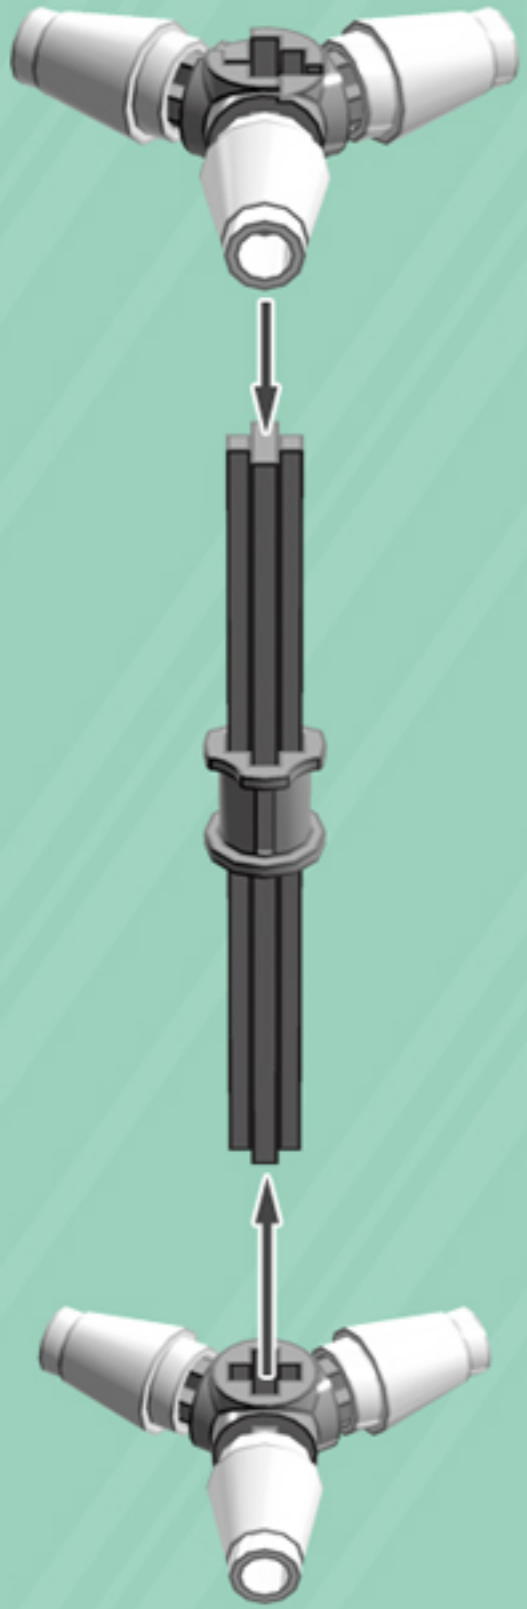

Cooper

ORNAMENT

A LEGO® project by Chris McVeigh
chrismcveigh.com

• MOONLIT SNOW •

Element ID	Color	Description	Quantity
6010831	Black	Round Plate 2X2 W/Eye	1
4565385	Light Royal Blue	Plate 2X2 W 1 Knob	6
6101858	Medium Blue	Plate 2X6	6
4502595	Medium Stone Grey	3-Branch Cross Axle W/Cross H.	4
4211622	Medium Stone Grey	Bush For Cross Axle	1
4211805	Medium Stone Grey	Cross Axle 7M	1
4646844	White	Flat Tile 1X1, Round	6
4518400	White	Nose Cone Small 1X1	12
302301	White	Plate 1X2	12
403201	White	Plate 2X2 Round	2
4565324	White	Plate 2X2 W 1 Knob	6
396001	White	Round Plate Ø32X6.4	2

4x

6x

3x

3x

*For more fun builds,
please stop by chrismcveigh.com,
visit me at facebook.com/c.mcveigh.photos,
or follow me on twitter [@actionfigured](https://twitter.com/actionfigured)*

Purchase custom building kits at shop.chrismcveigh.com