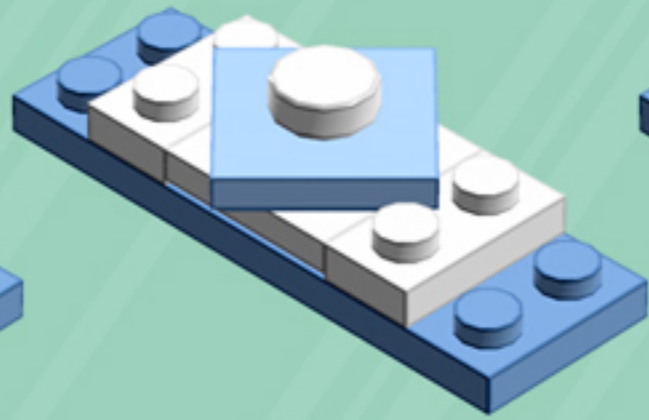

Cooper

ORNAMENT

A LEGO® project by Chris McVeigh
chrismcveigh.com

• MOONLIT SNOW •

Element ID	Color	Description	Quantity
6010831	Black	Round Plate 2X2 W/Eye	1
4565385	Light Royal Blue	Plate 2X2 W 1 Knob	6
6101858	Medium Blue	Plate 2X6	6
4502595	Medium Stone Grey	3-Branch Cross Axle W/Cross H.	4
4211622	Medium Stone Grey	Bush For Cross Axle	1
4211805	Medium Stone Grey	Cross Axle 7M	1
4646844	White	Flat Tile 1X1, Round	6
4518400	White	Nose Cone Small 1X1	12
302301	White	Plate 1X2	12
403201	White	Plate 2X2 Round	2
4565324	White	Plate 2X2 W 1 Knob	6
396001	White	Round Plate Ø32X6.4	2

4x

6x

3x

3x

*For more fun builds,
please stop by chrismcveigh.com,
visit me at facebook.com/c.mcveigh.photos,
or follow me on twitter [@actionfigured](https://twitter.com/actionfigured)*

Purchase custom building kits at shop.chrismcveigh.com