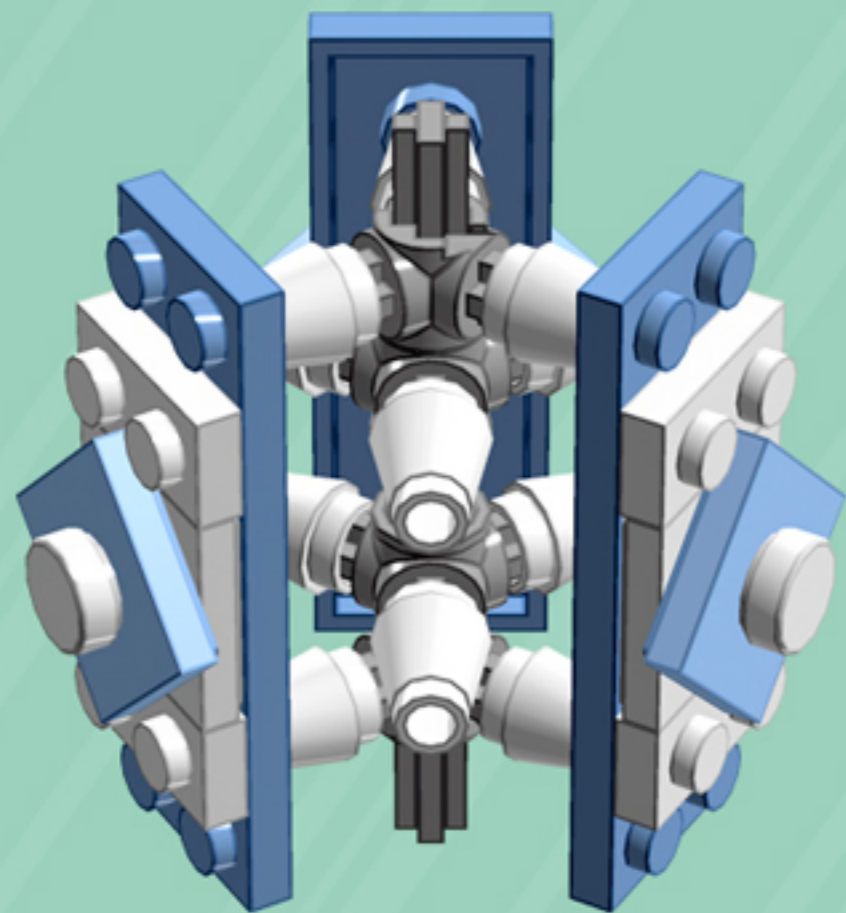

Cooper

ORNAMENT

A LEGO® project by Chris McVeigh
chrismcveigh.com

• MOONLIT SNOW •

Element ID	Color	Description	Quantity
6010831	Black	Round Plate 2X2 W/Eye	1
4565385	Light Royal Blue	Plate 2X2 W 1 Knob	6
6101858	Medium Blue	Plate 2X6	6
4502595	Medium Stone Grey	3-Branch Cross Axle W/Cross H.	4
4211622	Medium Stone Grey	Bush For Cross Axle	1
4211805	Medium Stone Grey	Cross Axle 7M	1
4646844	White	Flat Tile 1X1, Round	6
4518400	White	Nose Cone Small 1X1	12
302301	White	Plate 1X2	12
403201	White	Plate 2X2 Round	2
4565324	White	Plate 2X2 W 1 Knob	6
396001	White	Round Plate Ø32X6.4	2

4x

6x

3x

3x

*For more fun builds,
please stop by chrismcveigh.com,
visit me at facebook.com/c.mcveigh.photos,
or follow me on twitter [@actionfigured](https://twitter.com/actionfigured)*

Purchase custom building kits at shop.chrismcveigh.com