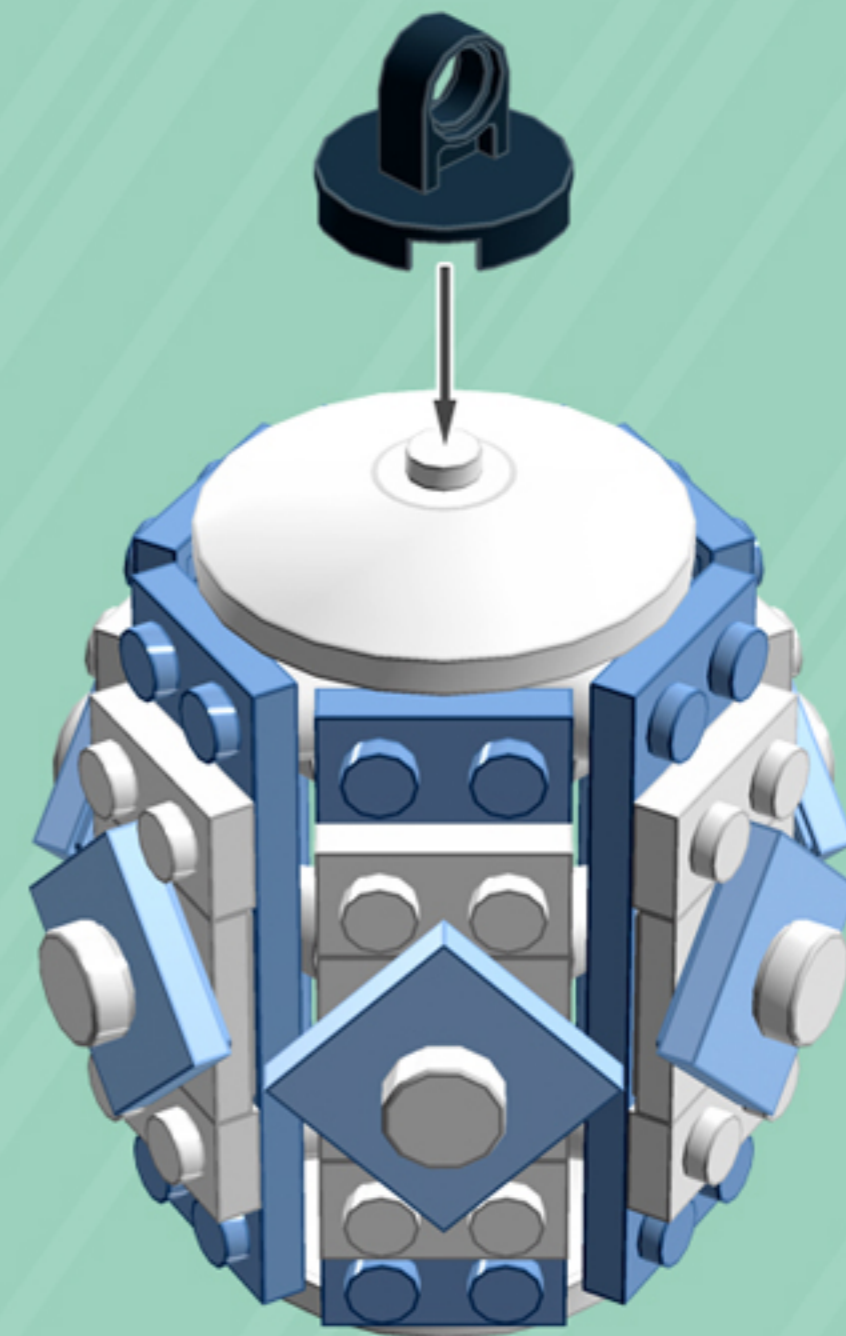

Cooper

ORNAMENT

A LEGO® project by Chris McVeigh
chrismcveigh.com

• MOONLIT SNOW •

Element ID	Color	Description	Quantity
6010831	Black	Round Plate 2X2 W/Eye	1
4565385	Light Royal Blue	Plate 2X2 W 1 Knob	6
6101858	Medium Blue	Plate 2X6	6
4502595	Medium Stone Grey	3-Branch Cross Axle W/Cross H.	4
4211622	Medium Stone Grey	Bush For Cross Axle	1
4211805	Medium Stone Grey	Cross Axle 7M	1
4646844	White	Flat Tile 1X1, Round	6
4518400	White	Nose Cone Small 1X1	12
302301	White	Plate 1X2	12
403201	White	Plate 2X2 Round	2
4565324	White	Plate 2X2 W 1 Knob	6
396001	White	Round Plate Ø32X6.4	2

4x

6x

3x

3x

*For more fun builds,
please stop by chrismcveigh.com,
visit me at facebook.com/c.mcveigh.photos,
or follow me on twitter [@actionfigured](https://twitter.com/actionfigured)*

Purchase custom building kits at shop.chrismcveigh.com