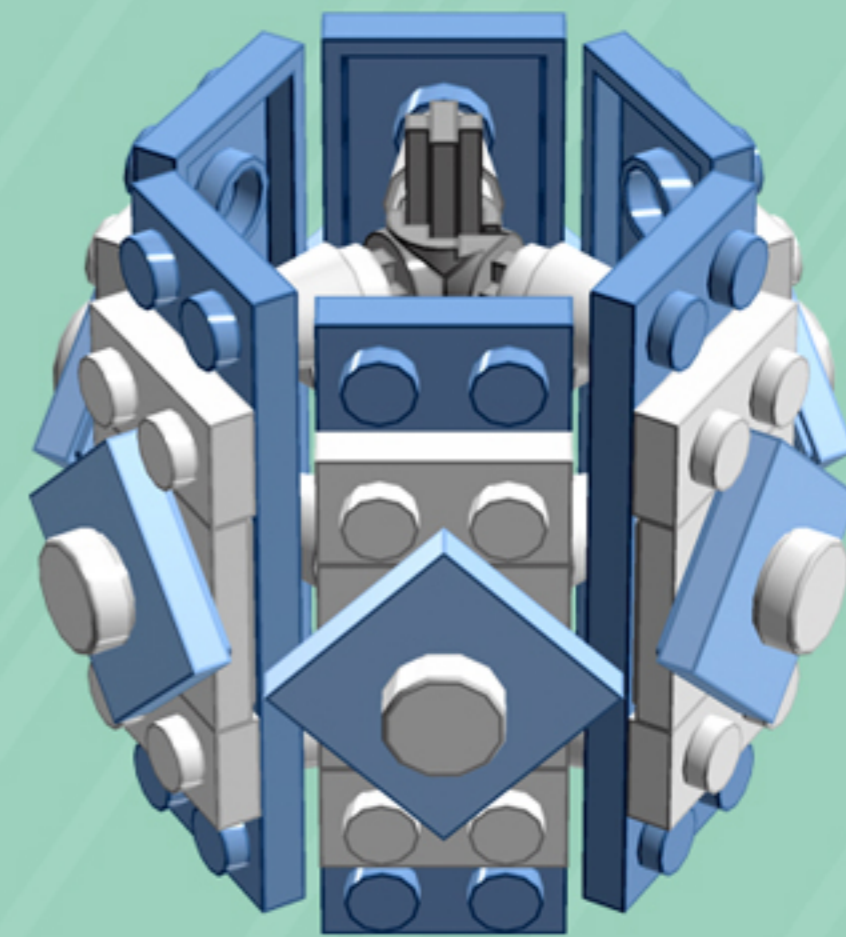

Cooper

ORNAMENT

A LEGO® project by Chris McVeigh
chrismcveigh.com

• MOONLIT SNOW •

Element ID	Color	Description	Quantity
6010831	Black	Round Plate 2X2 W/Eye	1
4565385	Light Royal Blue	Plate 2X2 W 1 Knob	6
6101858	Medium Blue	Plate 2X6	6
4502595	Medium Stone Grey	3-Branch Cross Axle W/Cross H.	4
4211622	Medium Stone Grey	Bush For Cross Axle	1
4211805	Medium Stone Grey	Cross Axle 7M	1
4646844	White	Flat Tile 1X1, Round	6
4518400	White	Nose Cone Small 1X1	12
302301	White	Plate 1X2	12
403201	White	Plate 2X2 Round	2
4565324	White	Plate 2X2 W 1 Knob	6
396001	White	Round Plate Ø32X6.4	2

4x

6x

3x

3x

*For more fun builds,
please stop by chrismcveigh.com,
visit me at facebook.com/c.mcveigh.photos,
or follow me on twitter [@actionfigured](https://twitter.com/actionfigured)*

Purchase custom building kits at shop.chrismcveigh.com