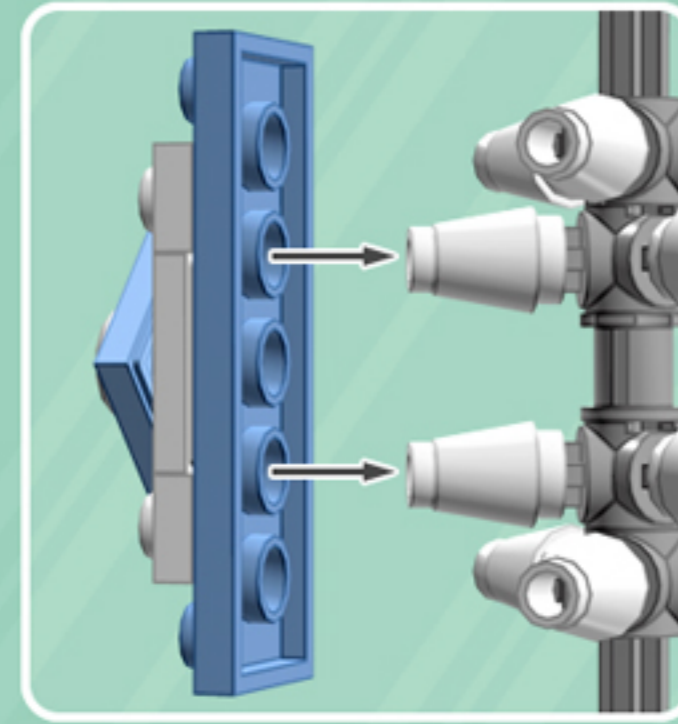

Cooper

ORNAMENT

A LEGO® project by Chris McVeigh
chrismcveigh.com

• MOONLIT SNOW •

Element ID	Color	Description	Quantity
6010831	Black	Round Plate 2X2 W/Eye	1
4565385	Light Royal Blue	Plate 2X2 W 1 Knob	6
6101858	Medium Blue	Plate 2X6	6
4502595	Medium Stone Grey	3-Branch Cross Axle W/Cross H.	4
4211622	Medium Stone Grey	Bush For Cross Axle	1
4211805	Medium Stone Grey	Cross Axle 7M	1
4646844	White	Flat Tile 1X1, Round	6
4518400	White	Nose Cone Small 1X1	12
302301	White	Plate 1X2	12
403201	White	Plate 2X2 Round	2
4565324	White	Plate 2X2 W 1 Knob	6
396001	White	Round Plate Ø32X6.4	2

4x

6x

3x

3x

*For more fun builds,
please stop by chrismcveigh.com,
visit me at facebook.com/c.mcveigh.photos,
or follow me on twitter [@actionfigured](https://twitter.com/actionfigured)*

Purchase custom building kits at shop.chrismcveigh.com