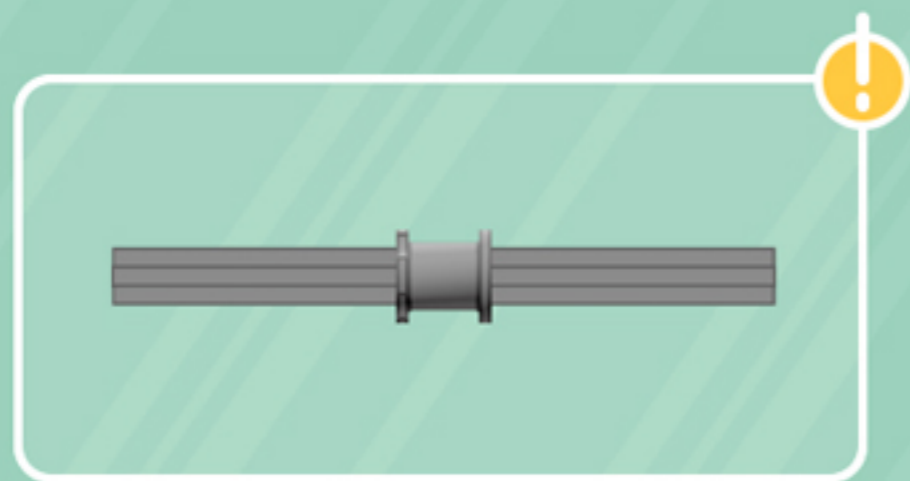

Cooper

ORNAMENT

A LEGO® project by Chris McVeigh
chrismcveigh.com

• MOONLIT SNOW •

Element ID	Color	Description	Quantity
6010831	Black	Round Plate 2X2 W/Eye	1
4565385	Light Royal Blue	Plate 2X2 W 1 Knob	6
6101858	Medium Blue	Plate 2X6	6
4502595	Medium Stone Grey	3-Branch Cross Axle W/Cross H.	4
4211622	Medium Stone Grey	Bush For Cross Axle	1
4211805	Medium Stone Grey	Cross Axle 7M	1
4646844	White	Flat Tile 1X1, Round	6
4518400	White	Nose Cone Small 1X1	12
302301	White	Plate 1X2	12
403201	White	Plate 2X2 Round	2
4565324	White	Plate 2X2 W 1 Knob	6
396001	White	Round Plate Ø32X6.4	2