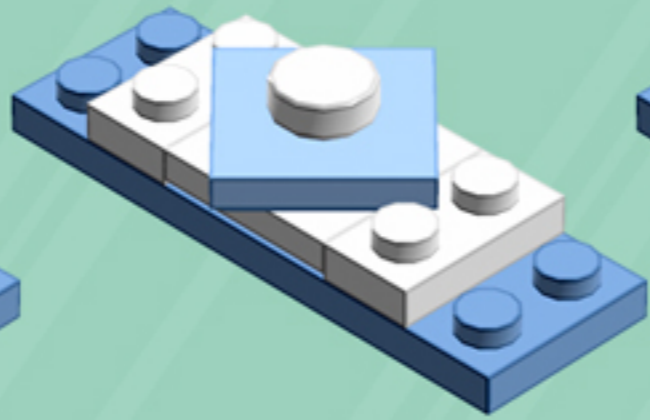

Cooper

ORNAMENT

A LEGO® project by Chris McVeigh
chrismcveigh.com

• MOONLIT SNOW •

Element ID	Color	Description	Quantity
6010831	Black	Round Plate 2X2 W/Eye	1
4565385	Light Royal Blue	Plate 2X2 W 1 Knob	6
6101858	Medium Blue	Plate 2X6	6
4502595	Medium Stone Grey	3-Branch Cross Axle W/Cross H.	4
4211622	Medium Stone Grey	Bush For Cross Axle	1
4211805	Medium Stone Grey	Cross Axle 7M	1
4646844	White	Flat Tile 1X1, Round	6
4518400	White	Nose Cone Small 1X1	12
302301	White	Plate 1X2	12
403201	White	Plate 2X2 Round	2
4565324	White	Plate 2X2 W 1 Knob	6
396001	White	Round Plate Ø32X6.4	2

4x

6x

3x

3x

*For more fun builds,
please stop by chrismcveigh.com,
visit me at facebook.com/c.mcveigh.photos,
or follow me on twitter [@actionfigured](https://twitter.com/actionfigured)*

Purchase custom building kits at shop.chrismcveigh.com