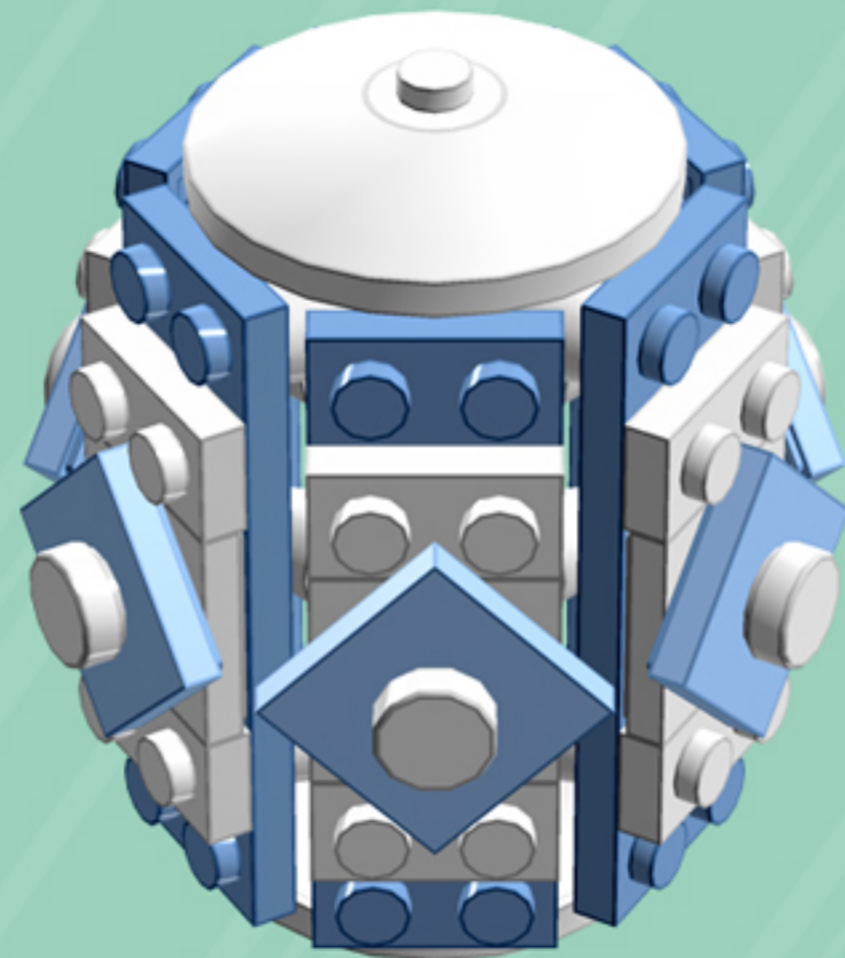

Cooper

ORNAMENT

A LEGO® project by Chris McVeigh
chrismcveigh.com

• MOONLIT SNOW •

Element ID	Color	Description	Quantity
6010831	Black	Round Plate 2X2 W/Eye	1
4565385	Light Royal Blue	Plate 2X2 W 1 Knob	6
6101858	Medium Blue	Plate 2X6	6
4502595	Medium Stone Grey	3-Branch Cross Axle W/Cross H.	4
4211622	Medium Stone Grey	Bush For Cross Axle	1
4211805	Medium Stone Grey	Cross Axle 7M	1
4646844	White	Flat Tile 1X1, Round	6
4518400	White	Nose Cone Small 1X1	12
302301	White	Plate 1X2	12
403201	White	Plate 2X2 Round	2
4565324	White	Plate 2X2 W 1 Knob	6
396001	White	Round Plate Ø32X6.4	2

4x

6x

3x

3x

*For more fun builds,
please stop by chrismcveigh.com,
visit me at facebook.com/c.mcveigh.photos,
or follow me on twitter [@actionfigured](https://twitter.com/actionfigured)*

Purchase custom building kits at shop.chrismcveigh.com