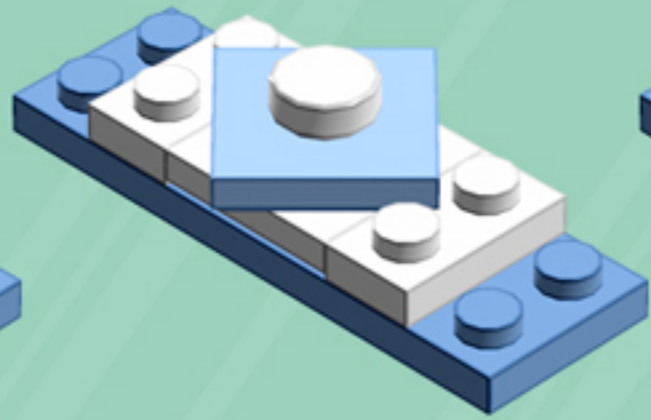

Cooper

ORNAMENT

A LEGO® project by Chris McVeigh
chrismcveigh.com

• MOONLIT SNOW •

Element ID	Color	Description	Quantity
6010831	Black	Round Plate 2X2 W/Eye	1
4565385	Light Royal Blue	Plate 2X2 W 1 Knob	6
6101858	Medium Blue	Plate 2X6	6
4502595	Medium Stone Grey	3-Branch Cross Axle W/Cross H.	4
4211622	Medium Stone Grey	Bush For Cross Axle	1
4211805	Medium Stone Grey	Cross Axle 7M	1
4646844	White	Flat Tile 1X1, Round	6
4518400	White	Nose Cone Small 1X1	12
302301	White	Plate 1X2	12
403201	White	Plate 2X2 Round	2
4565324	White	Plate 2X2 W 1 Knob	6
396001	White	Round Plate Ø32X6.4	2

4x

6x

3x

3x

*For more fun builds,
please stop by chrismcveigh.com,
visit me at facebook.com/c.mcveigh.photos,
or follow me on twitter [@actionfigured](https://twitter.com/actionfigured)*

Purchase custom building kits at shop.chrismcveigh.com