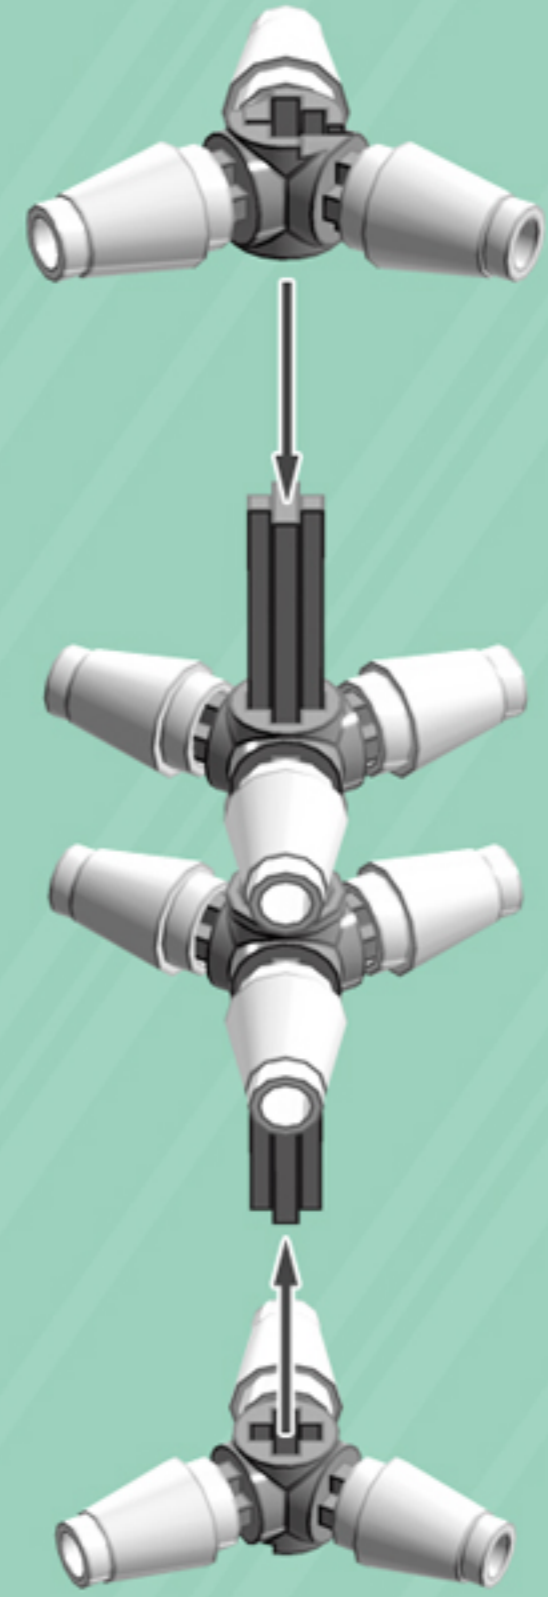

Cooper

ORNAMENT

A LEGO® project by Chris McVeigh
chrismcveigh.com

• MOONLIT SNOW •

Element ID	Color	Description	Quantity
6010831	Black	Round Plate 2X2 W/Eye	1
4565385	Light Royal Blue	Plate 2X2 W 1 Knob	6
6101858	Medium Blue	Plate 2X6	6
4502595	Medium Stone Grey	3-Branch Cross Axle W/Cross H.	4
4211622	Medium Stone Grey	Bush For Cross Axle	1
4211805	Medium Stone Grey	Cross Axle 7M	1
4646844	White	Flat Tile 1X1, Round	6
4518400	White	Nose Cone Small 1X1	12
302301	White	Plate 1X2	12
403201	White	Plate 2X2 Round	2
4565324	White	Plate 2X2 W 1 Knob	6
396001	White	Round Plate Ø32X6.4	2

4x

6x

3x

3x

*For more fun builds,
please stop by chrismcveigh.com,
visit me at facebook.com/c.mcveigh.photos,
or follow me on twitter [@actionfigured](https://twitter.com/actionfigured)*

Purchase custom building kits at shop.chrismcveigh.com