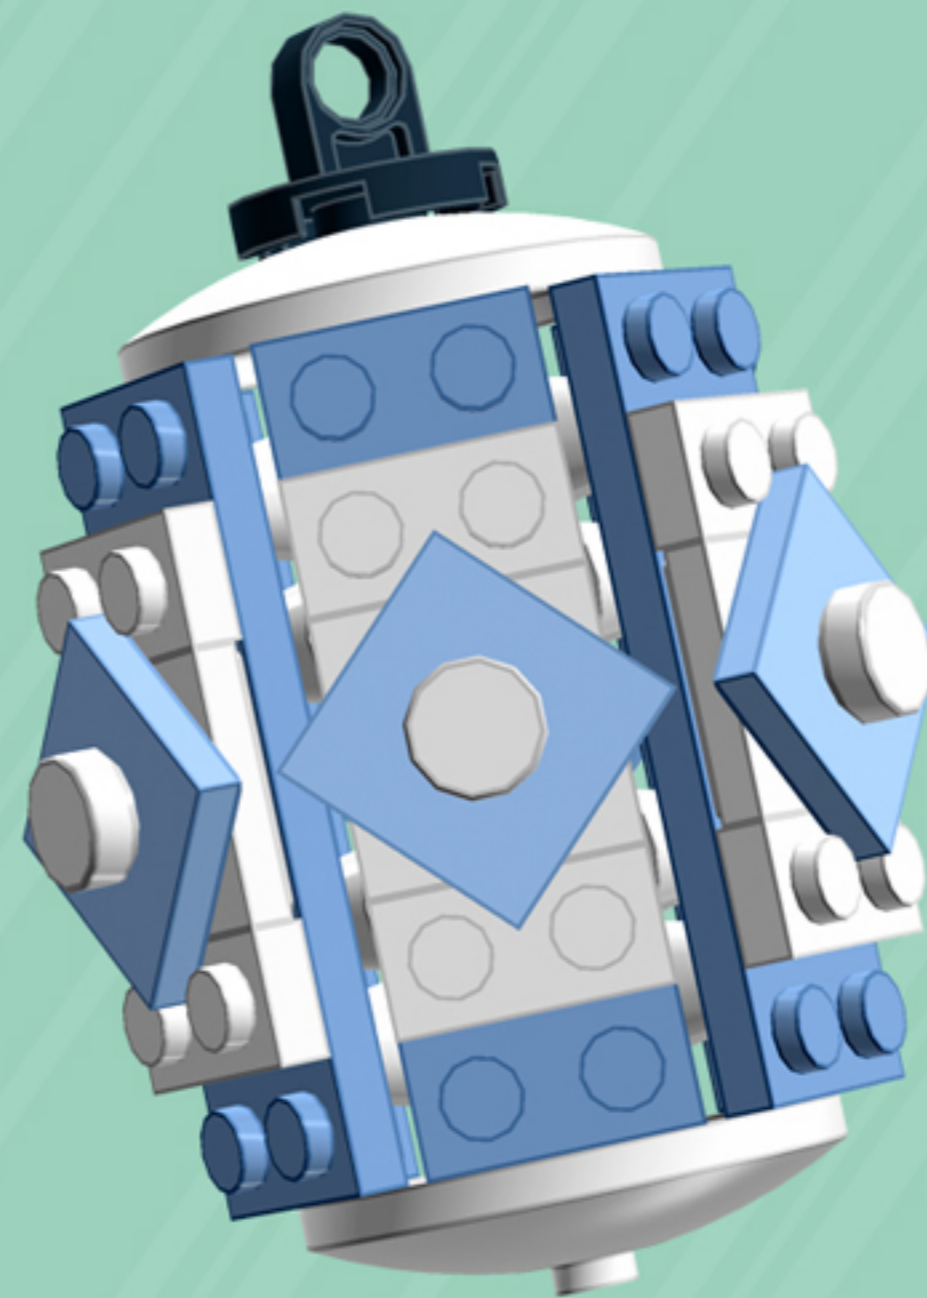

Cooper

ORNAMENT

A LEGO® project by Chris McVeigh
chrismcveigh.com

• MOONLIT SNOW •

Element ID	Color	Description	Quantity
6010831	Black	Round Plate 2X2 W/Eye	1
4565385	Light Royal Blue	Plate 2X2 W 1 Knob	6
6101858	Medium Blue	Plate 2X6	6
4502595	Medium Stone Grey	3-Branch Cross Axle W/Cross H.	4
4211622	Medium Stone Grey	Bush For Cross Axle	1
4211805	Medium Stone Grey	Cross Axle 7M	1
4646844	White	Flat Tile 1X1, Round	6
4518400	White	Nose Cone Small 1X1	12
302301	White	Plate 1X2	12
403201	White	Plate 2X2 Round	2
4565324	White	Plate 2X2 W 1 Knob	6
396001	White	Round Plate Ø32X6.4	2

4x

6x

3x

3x

*For more fun builds,
please stop by chrismcveigh.com,
visit me at facebook.com/c.mcveigh.photos,
or follow me on twitter [@actionfigured](https://twitter.com/actionfigured)*

Purchase custom building kits at shop.chrismcveigh.com