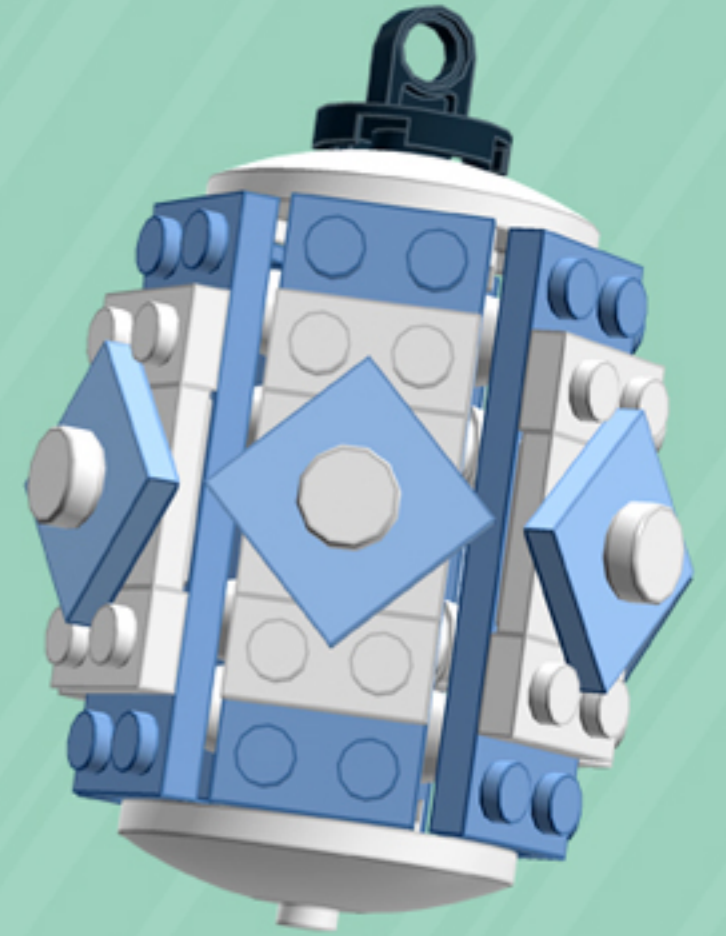

Cooper

ORNAMENT

A LEGO® project by Chris McVeigh
chrismcveigh.com

• MOONLIT SNOW •

Element ID	Color	Description	Quantity
6010831	Black	Round Plate 2X2 W/Eye	1
4565385	Light Royal Blue	Plate 2X2 W 1 Knob	6
6101858	Medium Blue	Plate 2X6	6
4502595	Medium Stone Grey	3-Branch Cross Axle W/Cross H.	4
4211622	Medium Stone Grey	Bush For Cross Axle	1
4211805	Medium Stone Grey	Cross Axle 7M	1
4646844	White	Flat Tile 1X1, Round	6
4518400	White	Nose Cone Small 1X1	12
302301	White	Plate 1X2	12
403201	White	Plate 2X2 Round	2
4565324	White	Plate 2X2 W 1 Knob	6
396001	White	Round Plate Ø32X6.4	2

4x

6x

3x

3x

*For more fun builds,
please stop by chrismcveigh.com,
visit me at facebook.com/c.mcveigh.photos,
or follow me on twitter [@actionfigured](https://twitter.com/actionfigured)*

Purchase custom building kits at shop.chrismcveigh.com