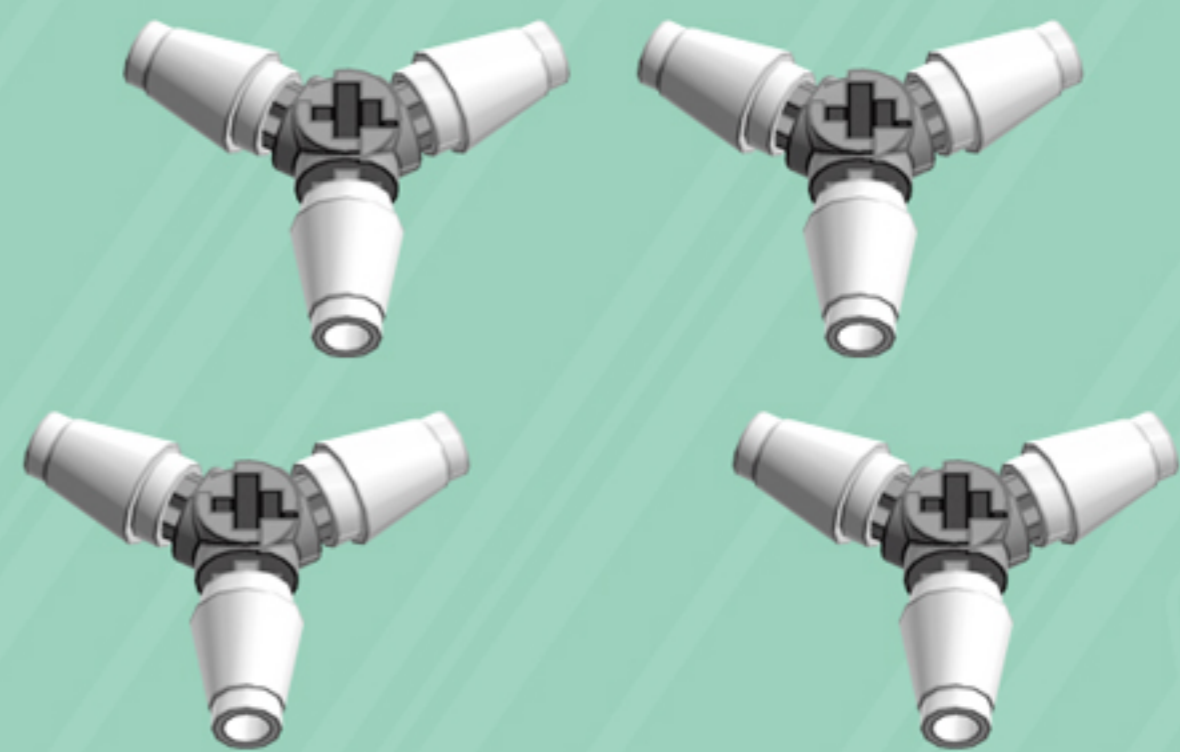

Cooper

ORNAMENT

A LEGO® project by Chris McVeigh
chrismcveigh.com

• MOONLIT SNOW •

Element ID	Color	Description	Quantity
6010831	Black	Round Plate 2X2 W/Eye	1
4565385	Light Royal Blue	Plate 2X2 W 1 Knob	6
6101858	Medium Blue	Plate 2X6	6
4502595	Medium Stone Grey	3-Branch Cross Axle W/Cross H.	4
4211622	Medium Stone Grey	Bush For Cross Axle	1
4211805	Medium Stone Grey	Cross Axle 7M	1
4646844	White	Flat Tile 1X1, Round	6
4518400	White	Nose Cone Small 1X1	12
302301	White	Plate 1X2	12
403201	White	Plate 2X2 Round	2
4565324	White	Plate 2X2 W 1 Knob	6
396001	White	Round Plate Ø32X6.4	2