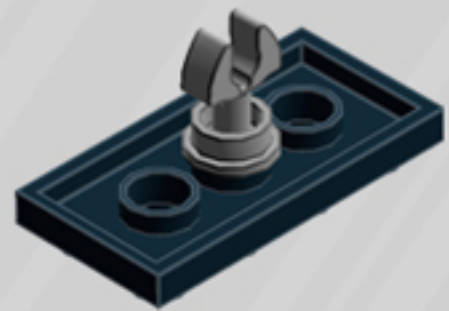

Crane Game

ORNAMENT

A LEGO® project by Chris McVeigh
chrismcveigh.com

Element ID	Color	Description	Quantity
407026	Black	Angular Brick 1X1	2
6020193	Black	Angular Plate 1.5 Bot. 1X2 1/2	1
306926	Black	Flat Tile 1X2	2
302426	Black	Plate 1X1	2
371026	Black	Plate 1X4	1
4599499	Black	Plate 1X4 W. 2 Knobs	2
370926	Black	Plate 2X4, 3Xø4.9	1
6010831	Black	Round Plate 2X2 W/Eye	1
4157103	Bright Orange	Plate 1X1 Round	7
4216479	Bright Purple	Bracelet Upper Part	7
6092674	Medium Azur	Brick 1X2	1
6036238	Medium Azur	Brick 1X4	2
6097492	Medium Azur	Flat Tile 1X3	4

	Element ID	Color	Description	Quantity
	4625032	Medium Azur	Plate 2X2	1
	4655256	Medium Azur	Plate 2X4	2
	6102986	Medium Azure	Plate 1X1 Round	7
	4566522	Medium Lilac	Plate 1X1 Round	7
	4211353	Medium Stone Grey	Corner Plate 1X2X2	2
	6134378	Medium Stone Grey	Gold Ingot	1
	6124825	Medium Stone Grey	Pi.Round 1X1 W. Throughg. Hole	1
	4211398	Medium Stone Grey	Plate 1X2	2
	4611702	Medium Stone Grey	Plate 1X2 W. Vertical Shaft	1
	4568637	Medium Stone Grey	Roof Tile 1X2X2/3, Abs	3
	4542590	Medium Stone Grey	Stick Ø 3.2 W. Holder	1
	4633691	Silver Metallic	Plate 1X1 Round	4
	4620810	Transparent	Windscreen 2X4X2 Vertical	2