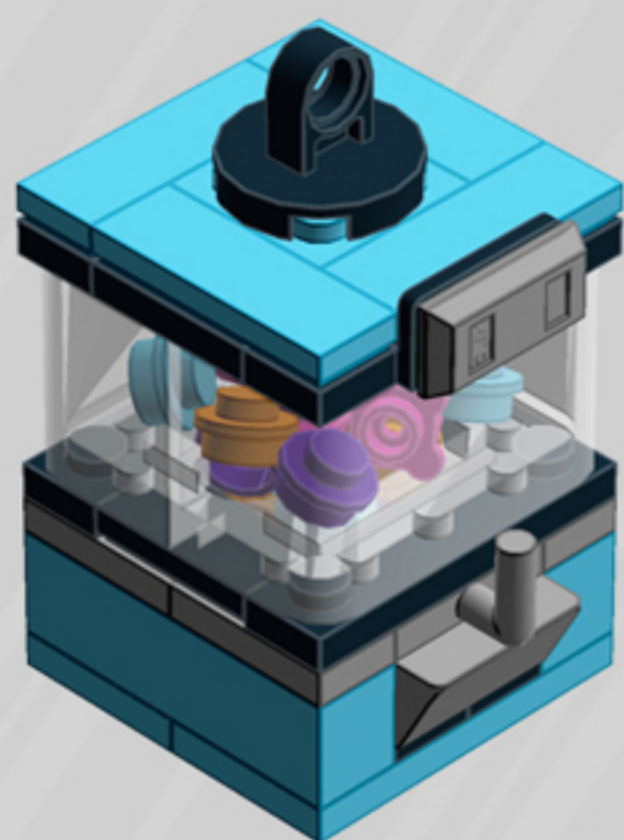

Crane Game

ORNAMENT

A LEGO® project by Chris McVeigh
chrismcveigh.com

Element ID	Color	Description	Quantity
407026	Black	Angular Brick 1X1	2
6020193	Black	Angular Plate 1.5 Bot. 1X2 1/2	1
306926	Black	Flat Tile 1X2	2
302426	Black	Plate 1X1	2
371026	Black	Plate 1X4	1
4599499	Black	Plate 1X4 W. 2 Knobs	2
370926	Black	Plate 2X4, 3Xø4.9	1
6010831	Black	Round Plate 2X2 W/Eye	1
4157103	Bright Orange	Plate 1X1 Round	7
4216479	Bright Purple	Bracelet Upper Part	7
6092674	Medium Azur	Brick 1X2	1
6036238	Medium Azur	Brick 1X4	2
6097492	Medium Azur	Flat Tile 1X3	4

	Element ID	Color	Description	Quantity
	4625032	Medium Azur	Plate 2X2	1
	4655256	Medium Azur	Plate 2X4	2
	6102986	Medium Azure	Plate 1X1 Round	7
	4566522	Medium Lilac	Plate 1X1 Round	7
	4211353	Medium Stone Grey	Corner Plate 1X2X2	2
	6134378	Medium Stone Grey	Gold Ingot	1
	6124825	Medium Stone Grey	Pi.Round 1X1 W. Throughg. Hole	1
	4211398	Medium Stone Grey	Plate 1X2	2
	4611702	Medium Stone Grey	Plate 1X2 W. Vertical Shaft	1
	4568637	Medium Stone Grey	Roof Tile 1X2X2/3, Abs	3
	4542590	Medium Stone Grey	Stick Ø 3.2 W. Holder	1
	4633691	Silver Metallic	Plate 1X1 Round	4
	4620810	Transparent	Windscreen 2X4X2 Vertical	2