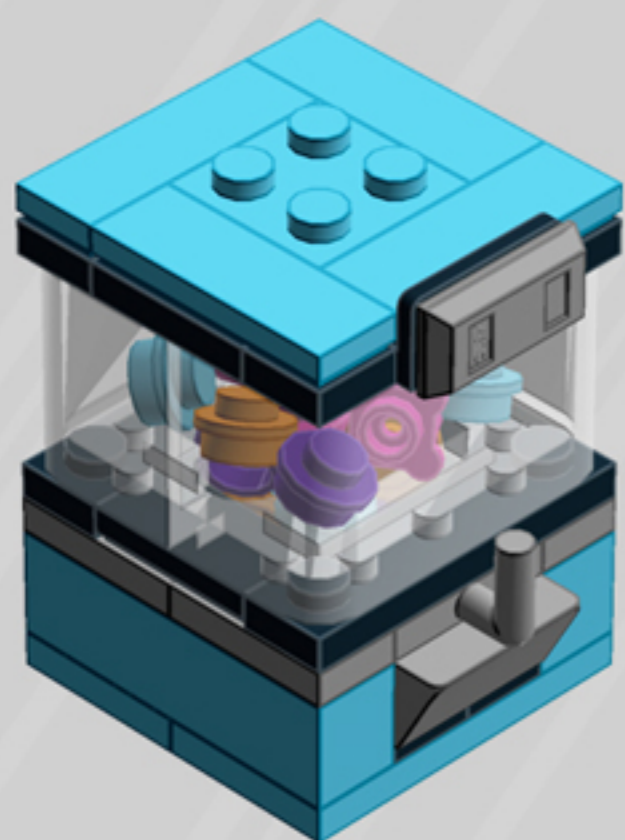

Crane Game

ORNAMENT

A LEGO® project by Chris McVeigh
chrismcveigh.com

Element ID	Color	Description	Quantity
407026	Black	Angular Brick 1X1	2
6020193	Black	Angular Plate 1.5 Bot. 1X2 1/2	1
306926	Black	Flat Tile 1X2	2
302426	Black	Plate 1X1	2
371026	Black	Plate 1X4	1
4599499	Black	Plate 1X4 W. 2 Knobs	2
370926	Black	Plate 2X4, 3Xø4.9	1
6010831	Black	Round Plate 2X2 W/Eye	1
4157103	Bright Orange	Plate 1X1 Round	7
4216479	Bright Purple	Bracelet Upper Part	7
6092674	Medium Azur	Brick 1X2	1
6036238	Medium Azur	Brick 1X4	2
6097492	Medium Azur	Flat Tile 1X3	4

	Element ID	Color	Description	Quantity
	4625032	Medium Azur	Plate 2X2	1
	4655256	Medium Azur	Plate 2X4	2
	6102986	Medium Azure	Plate 1X1 Round	7
	4566522	Medium Lilac	Plate 1X1 Round	7
	4211353	Medium Stone Grey	Corner Plate 1X2X2	2
	6134378	Medium Stone Grey	Gold Ingot	1
	6124825	Medium Stone Grey	Pi.Round 1X1 W. Throughg. Hole	1
	4211398	Medium Stone Grey	Plate 1X2	2
	4611702	Medium Stone Grey	Plate 1X2 W. Vertical Shaft	1
	4568637	Medium Stone Grey	Roof Tile 1X2X2/3, Abs	3
	4542590	Medium Stone Grey	Stick Ø 3.2 W. Holder	1
	4633691	Silver Metallic	Plate 1X1 Round	4
	4620810	Transparent	Windscreen 2X4X2 Vertical	2