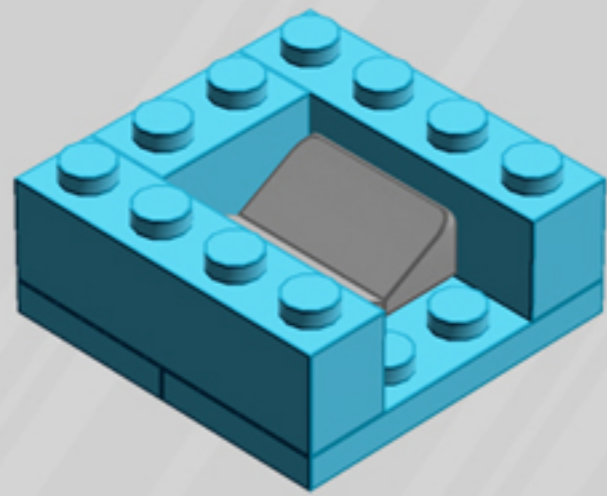

Crane Game

ORNAMENT

A LEGO® project by Chris McVeigh
chrismcveigh.com

Element ID	Color	Description	Quantity
407026	Black	Angular Brick 1X1	2
6020193	Black	Angular Plate 1.5 Bot. 1X2 1/2	1
306926	Black	Flat Tile 1X2	2
302426	Black	Plate 1X1	2
371026	Black	Plate 1X4	1
4599499	Black	Plate 1X4 W. 2 Knobs	2
370926	Black	Plate 2X4, 3Xø4.9	1
6010831	Black	Round Plate 2X2 W/Eye	1
4157103	Bright Orange	Plate 1X1 Round	7
4216479	Bright Purple	Bracelet Upper Part	7
6092674	Medium Azur	Brick 1X2	1
6036238	Medium Azur	Brick 1X4	2
6097492	Medium Azur	Flat Tile 1X3	4

	Element ID	Color	Description	Quantity
	4625032	Medium Azur	Plate 2X2	1
	4655256	Medium Azur	Plate 2X4	2
	6102986	Medium Azure	Plate 1X1 Round	7
	4566522	Medium Lilac	Plate 1X1 Round	7
	4211353	Medium Stone Grey	Corner Plate 1X2X2	2
	6134378	Medium Stone Grey	Gold Ingot	1
	6124825	Medium Stone Grey	Pi.Round 1X1 W. Throughg. Hole	1
	4211398	Medium Stone Grey	Plate 1X2	2
	4611702	Medium Stone Grey	Plate 1X2 W. Vertical Shaft	1
	4568637	Medium Stone Grey	Roof Tile 1X2X2/3, Abs	3
	4542590	Medium Stone Grey	Stick Ø 3.2 W. Holder	1
	4633691	Silver Metallic	Plate 1X1 Round	4
	4620810	Transparent	Windscreen 2X4X2 Vertical	2