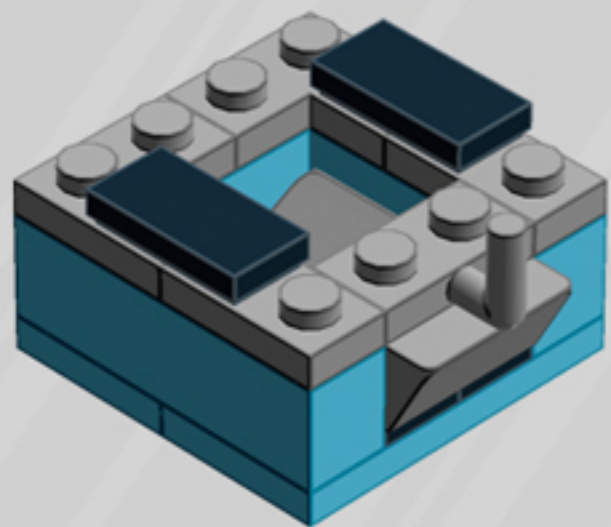

Crane Game

ORNAMENT

A LEGO® project by Chris McVeigh
chrismcveigh.com

Element ID	Color	Description	Quantity
407026	Black	Angular Brick 1X1	2
6020193	Black	Angular Plate 1.5 Bot. 1X2 1/2	1
306926	Black	Flat Tile 1X2	2
302426	Black	Plate 1X1	2
371026	Black	Plate 1X4	1
4599499	Black	Plate 1X4 W. 2 Knobs	2
370926	Black	Plate 2X4, 3Xø4.9	1
6010831	Black	Round Plate 2X2 W/Eye	1
4157103	Bright Orange	Plate 1X1 Round	7
4216479	Bright Purple	Bracelet Upper Part	7
6092674	Medium Azur	Brick 1X2	1
6036238	Medium Azur	Brick 1X4	2
6097492	Medium Azur	Flat Tile 1X3	4

	Element ID	Color	Description	Quantity
	4625032	Medium Azur	Plate 2X2	1
	4655256	Medium Azur	Plate 2X4	2
	6102986	Medium Azure	Plate 1X1 Round	7
	4566522	Medium Lilac	Plate 1X1 Round	7
	4211353	Medium Stone Grey	Corner Plate 1X2X2	2
	6134378	Medium Stone Grey	Gold Ingot	1
	6124825	Medium Stone Grey	Pi.Round 1X1 W. Throughg. Hole	1
	4211398	Medium Stone Grey	Plate 1X2	2
	4611702	Medium Stone Grey	Plate 1X2 W. Vertical Shaft	1
	4568637	Medium Stone Grey	Roof Tile 1X2X2/3, Abs	3
	4542590	Medium Stone Grey	Stick Ø 3.2 W. Holder	1
	4633691	Silver Metallic	Plate 1X1 Round	4
	4620810	Transparent	Windscreen 2X4X2 Vertical	2