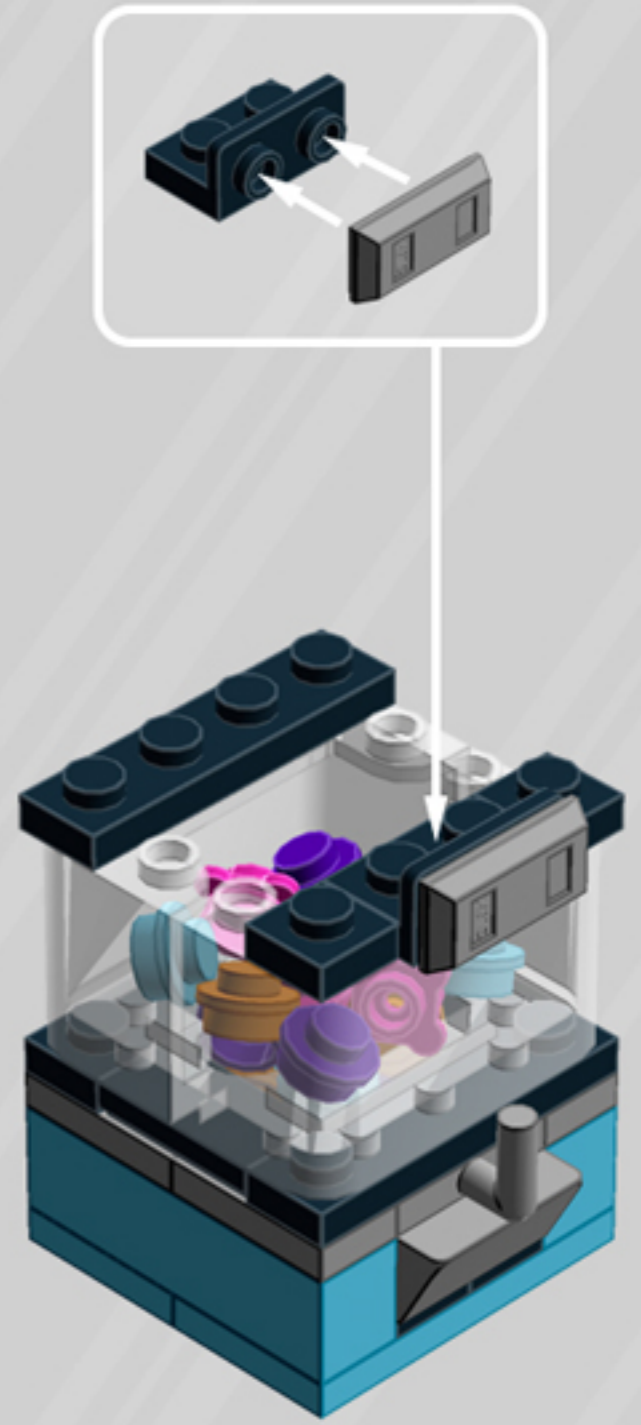

Crane Game

ORNAMENT

A LEGO® project by Chris McVeigh
chrismcveigh.com

Element ID	Color	Description	Quantity
407026	Black	Angular Brick 1X1	2
6020193	Black	Angular Plate 1.5 Bot. 1X2 1/2	1
306926	Black	Flat Tile 1X2	2
302426	Black	Plate 1X1	2
371026	Black	Plate 1X4	1
4599499	Black	Plate 1X4 W. 2 Knobs	2
370926	Black	Plate 2X4, 3Xø4.9	1
6010831	Black	Round Plate 2X2 W/Eye	1
4157103	Bright Orange	Plate 1X1 Round	7
4216479	Bright Purple	Bracelet Upper Part	7
6092674	Medium Azur	Brick 1X2	1
6036238	Medium Azur	Brick 1X4	2
6097492	Medium Azur	Flat Tile 1X3	4

	Element ID	Color	Description	Quantity
	4625032	Medium Azur	Plate 2X2	1
	4655256	Medium Azur	Plate 2X4	2
	6102986	Medium Azure	Plate 1X1 Round	7
	4566522	Medium Lilac	Plate 1X1 Round	7
	4211353	Medium Stone Grey	Corner Plate 1X2X2	2
	6134378	Medium Stone Grey	Gold Ingot	1
	6124825	Medium Stone Grey	Pi.Round 1X1 W. Throughg. Hole	1
	4211398	Medium Stone Grey	Plate 1X2	2
	4611702	Medium Stone Grey	Plate 1X2 W. Vertical Shaft	1
	4568637	Medium Stone Grey	Roof Tile 1X2X2/3, Abs	3
	4542590	Medium Stone Grey	Stick Ø 3.2 W. Holder	1
	4633691	Silver Metallic	Plate 1X1 Round	4
	4620810	Transparent	Windscreen 2X4X2 Vertical	2