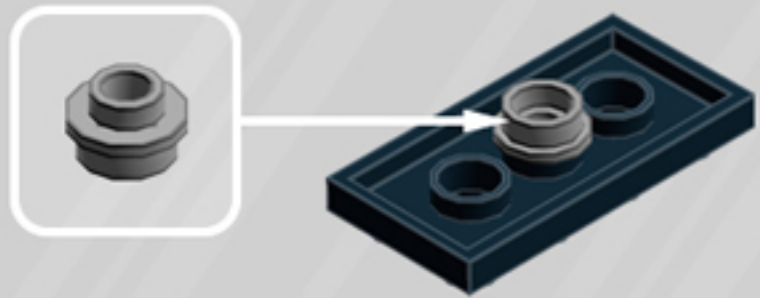

Crane Game

ORNAMENT

A LEGO® project by Chris McVeigh
chrismcveigh.com

Element ID	Color	Description	Quantity
407026	Black	Angular Brick 1X1	2
6020193	Black	Angular Plate 1.5 Bot. 1X2 1/2	1
306926	Black	Flat Tile 1X2	2
302426	Black	Plate 1X1	2
371026	Black	Plate 1X4	1
4599499	Black	Plate 1X4 W. 2 Knobs	2
370926	Black	Plate 2X4, 3Xø4.9	1
6010831	Black	Round Plate 2X2 W/Eye	1
4157103	Bright Orange	Plate 1X1 Round	7
4216479	Bright Purple	Bracelet Upper Part	7
6092674	Medium Azur	Brick 1X2	1
6036238	Medium Azur	Brick 1X4	2
6097492	Medium Azur	Flat Tile 1X3	4

	Element ID	Color	Description	Quantity
	4625032	Medium Azur	Plate 2X2	1
	4655256	Medium Azur	Plate 2X4	2
	6102986	Medium Azure	Plate 1X1 Round	7
	4566522	Medium Lilac	Plate 1X1 Round	7
	4211353	Medium Stone Grey	Corner Plate 1X2X2	2
	6134378	Medium Stone Grey	Gold Ingot	1
	6124825	Medium Stone Grey	Pi.Round 1X1 W. Throughg. Hole	1
	4211398	Medium Stone Grey	Plate 1X2	2
	4611702	Medium Stone Grey	Plate 1X2 W. Vertical Shaft	1
	4568637	Medium Stone Grey	Roof Tile 1X2X2/3, Abs	3
	4542590	Medium Stone Grey	Stick Ø 3.2 W. Holder	1
	4633691	Silver Metallic	Plate 1X1 Round	4
	4620810	Transparent	Windscreen 2X4X2 Vertical	2