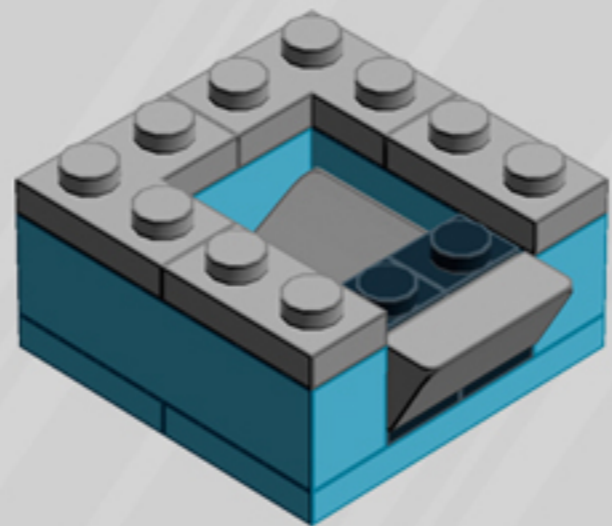

Crane Game

ORNAMENT

A LEGO® project by Chris McVeigh
chrismcveigh.com

Element ID	Color	Description	Quantity
407026	Black	Angular Brick 1X1	2
6020193	Black	Angular Plate 1.5 Bot. 1X2 1/2	1
306926	Black	Flat Tile 1X2	2
302426	Black	Plate 1X1	2
371026	Black	Plate 1X4	1
4599499	Black	Plate 1X4 W. 2 Knobs	2
370926	Black	Plate 2X4, 3Xø4.9	1
6010831	Black	Round Plate 2X2 W/Eye	1
4157103	Bright Orange	Plate 1X1 Round	7
4216479	Bright Purple	Bracelet Upper Part	7
6092674	Medium Azur	Brick 1X2	1
6036238	Medium Azur	Brick 1X4	2
6097492	Medium Azur	Flat Tile 1X3	4

	Element ID	Color	Description	Quantity
	4625032	Medium Azur	Plate 2X2	1
	4655256	Medium Azur	Plate 2X4	2
	6102986	Medium Azure	Plate 1X1 Round	7
	4566522	Medium Lilac	Plate 1X1 Round	7
	4211353	Medium Stone Grey	Corner Plate 1X2X2	2
	6134378	Medium Stone Grey	Gold Ingot	1
	6124825	Medium Stone Grey	Pi.Round 1X1 W. Throughg. Hole	1
	4211398	Medium Stone Grey	Plate 1X2	2
	4611702	Medium Stone Grey	Plate 1X2 W. Vertical Shaft	1
	4568637	Medium Stone Grey	Roof Tile 1X2X2/3, Abs	3
	4542590	Medium Stone Grey	Stick Ø 3.2 W. Holder	1
	4633691	Silver Metallic	Plate 1X1 Round	4
	4620810	Transparent	Windscreen 2X4X2 Vertical	2