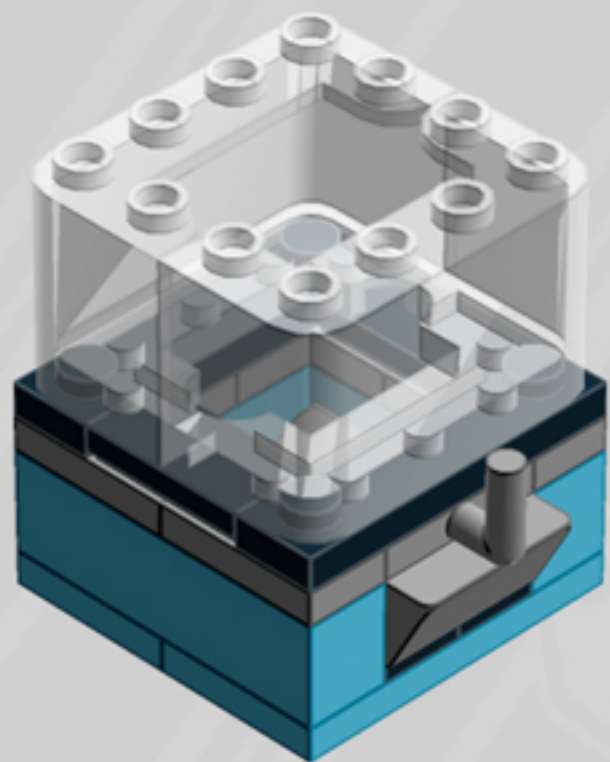

Crane Game

ORNAMENT

A LEGO® project by Chris McVeigh
chrismcveigh.com

Element ID	Color	Description	Quantity
407026	Black	Angular Brick 1X1	2
6020193	Black	Angular Plate 1.5 Bot. 1X2 1/2	1
306926	Black	Flat Tile 1X2	2
302426	Black	Plate 1X1	2
371026	Black	Plate 1X4	1
4599499	Black	Plate 1X4 W. 2 Knobs	2
370926	Black	Plate 2X4, 3Xø4.9	1
6010831	Black	Round Plate 2X2 W/Eye	1
4157103	Bright Orange	Plate 1X1 Round	7
4216479	Bright Purple	Bracelet Upper Part	7
6092674	Medium Azur	Brick 1X2	1
6036238	Medium Azur	Brick 1X4	2
6097492	Medium Azur	Flat Tile 1X3	4

	Element ID	Color	Description	Quantity
	4625032	Medium Azur	Plate 2X2	1
	4655256	Medium Azur	Plate 2X4	2
	6102986	Medium Azure	Plate 1X1 Round	7
	4566522	Medium Lilac	Plate 1X1 Round	7
	4211353	Medium Stone Grey	Corner Plate 1X2X2	2
	6134378	Medium Stone Grey	Gold Ingot	1
	6124825	Medium Stone Grey	Pi.Round 1X1 W. Throughg. Hole	1
	4211398	Medium Stone Grey	Plate 1X2	2
	4611702	Medium Stone Grey	Plate 1X2 W. Vertical Shaft	1
	4568637	Medium Stone Grey	Roof Tile 1X2X2/3, Abs	3
	4542590	Medium Stone Grey	Stick Ø 3.2 W. Holder	1
	4633691	Silver Metallic	Plate 1X1 Round	4
	4620810	Transparent	Windscreen 2X4X2 Vertical	2