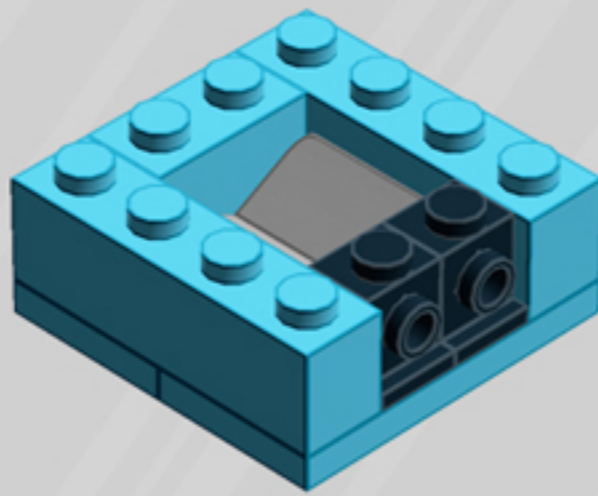

Crane Game

ORNAMENT

A LEGO® project by Chris McVeigh
chrismcveigh.com

Element ID	Color	Description	Quantity
407026	Black	Angular Brick 1X1	2
6020193	Black	Angular Plate 1.5 Bot. 1X2 1/2	1
306926	Black	Flat Tile 1X2	2
302426	Black	Plate 1X1	2
371026	Black	Plate 1X4	1
4599499	Black	Plate 1X4 W. 2 Knobs	2
370926	Black	Plate 2X4, 3Xø4.9	1
6010831	Black	Round Plate 2X2 W/Eye	1
4157103	Bright Orange	Plate 1X1 Round	7
4216479	Bright Purple	Bracelet Upper Part	7
6092674	Medium Azur	Brick 1X2	1
6036238	Medium Azur	Brick 1X4	2
6097492	Medium Azur	Flat Tile 1X3	4

	Element ID	Color	Description	Quantity
	4625032	Medium Azur	Plate 2X2	1
	4655256	Medium Azur	Plate 2X4	2
	6102986	Medium Azure	Plate 1X1 Round	7
	4566522	Medium Lilac	Plate 1X1 Round	7
	4211353	Medium Stone Grey	Corner Plate 1X2X2	2
	6134378	Medium Stone Grey	Gold Ingot	1
	6124825	Medium Stone Grey	Pi.Round 1X1 W. Throughg. Hole	1
	4211398	Medium Stone Grey	Plate 1X2	2
	4611702	Medium Stone Grey	Plate 1X2 W. Vertical Shaft	1
	4568637	Medium Stone Grey	Roof Tile 1X2X2/3, Abs	3
	4542590	Medium Stone Grey	Stick Ø 3.2 W. Holder	1
	4633691	Silver Metallic	Plate 1X1 Round	4
	4620810	Transparent	Windscreen 2X4X2 Vertical	2