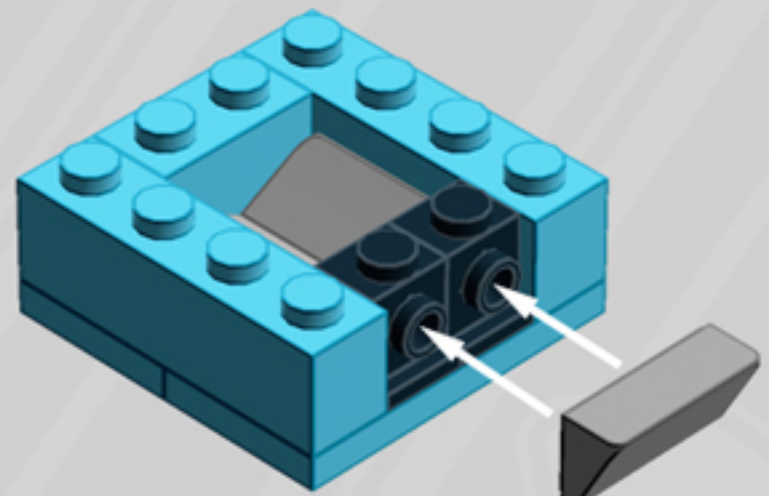

Crane Game

ORNAMENT

A LEGO® project by Chris McVeigh
chrismcveigh.com

Element ID	Color	Description	Quantity
407026	Black	Angular Brick 1X1	2
6020193	Black	Angular Plate 1.5 Bot. 1X2 1/2	1
306926	Black	Flat Tile 1X2	2
302426	Black	Plate 1X1	2
371026	Black	Plate 1X4	1
4599499	Black	Plate 1X4 W. 2 Knobs	2
370926	Black	Plate 2X4, 3Xø4.9	1
6010831	Black	Round Plate 2X2 W/Eye	1
4157103	Bright Orange	Plate 1X1 Round	7
4216479	Bright Purple	Bracelet Upper Part	7
6092674	Medium Azur	Brick 1X2	1
6036238	Medium Azur	Brick 1X4	2
6097492	Medium Azur	Flat Tile 1X3	4

	Element ID	Color	Description	Quantity
	4625032	Medium Azur	Plate 2X2	1
	4655256	Medium Azur	Plate 2X4	2
	6102986	Medium Azure	Plate 1X1 Round	7
	4566522	Medium Lilac	Plate 1X1 Round	7
	4211353	Medium Stone Grey	Corner Plate 1X2X2	2
	6134378	Medium Stone Grey	Gold Ingot	1
	6124825	Medium Stone Grey	Pi.Round 1X1 W. Throughg. Hole	1
	4211398	Medium Stone Grey	Plate 1X2	2
	4611702	Medium Stone Grey	Plate 1X2 W. Vertical Shaft	1
	4568637	Medium Stone Grey	Roof Tile 1X2X2/3, Abs	3
	4542590	Medium Stone Grey	Stick Ø 3.2 W. Holder	1
	4633691	Silver Metallic	Plate 1X1 Round	4
	4620810	Transparent	Windscreen 2X4X2 Vertical	2