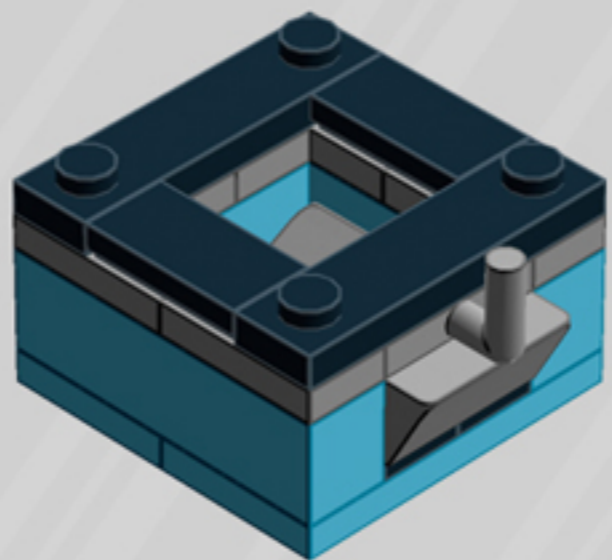

Crane Game

ORNAMENT

A LEGO® project by Chris McVeigh
chrismcveigh.com

Element ID	Color	Description	Quantity
407026	Black	Angular Brick 1X1	2
6020193	Black	Angular Plate 1.5 Bot. 1X2 1/2	1
306926	Black	Flat Tile 1X2	2
302426	Black	Plate 1X1	2
371026	Black	Plate 1X4	1
4599499	Black	Plate 1X4 W. 2 Knobs	2
370926	Black	Plate 2X4, 3Xø4.9	1
6010831	Black	Round Plate 2X2 W/Eye	1
4157103	Bright Orange	Plate 1X1 Round	7
4216479	Bright Purple	Bracelet Upper Part	7
6092674	Medium Azur	Brick 1X2	1
6036238	Medium Azur	Brick 1X4	2
6097492	Medium Azur	Flat Tile 1X3	4

	Element ID	Color	Description	Quantity
	4625032	Medium Azur	Plate 2X2	1
	4655256	Medium Azur	Plate 2X4	2
	6102986	Medium Azure	Plate 1X1 Round	7
	4566522	Medium Lilac	Plate 1X1 Round	7
	4211353	Medium Stone Grey	Corner Plate 1X2X2	2
	6134378	Medium Stone Grey	Gold Ingot	1
	6124825	Medium Stone Grey	Pi.Round 1X1 W. Throughg. Hole	1
	4211398	Medium Stone Grey	Plate 1X2	2
	4611702	Medium Stone Grey	Plate 1X2 W. Vertical Shaft	1
	4568637	Medium Stone Grey	Roof Tile 1X2X2/3, Abs	3
	4542590	Medium Stone Grey	Stick Ø 3.2 W. Holder	1
	4633691	Silver Metallic	Plate 1X1 Round	4
	4620810	Transparent	Windscreen 2X4X2 Vertical	2