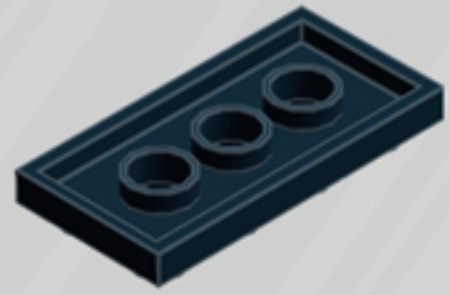

Crane Game

ORNAMENT

A LEGO® project by Chris McVeigh
chrismcveigh.com

Element ID	Color	Description	Quantity
407026	Black	Angular Brick 1X1	2
6020193	Black	Angular Plate 1.5 Bot. 1X2 1/2	1
306926	Black	Flat Tile 1X2	2
302426	Black	Plate 1X1	2
371026	Black	Plate 1X4	1
4599499	Black	Plate 1X4 W. 2 Knobs	2
370926	Black	Plate 2X4, 3Xø4.9	1
6010831	Black	Round Plate 2X2 W/Eye	1
4157103	Bright Orange	Plate 1X1 Round	7
4216479	Bright Purple	Bracelet Upper Part	7
6092674	Medium Azur	Brick 1X2	1
6036238	Medium Azur	Brick 1X4	2
6097492	Medium Azur	Flat Tile 1X3	4

	Element ID	Color	Description	Quantity
	4625032	Medium Azur	Plate 2X2	1
	4655256	Medium Azur	Plate 2X4	2
	6102986	Medium Azure	Plate 1X1 Round	7
	4566522	Medium Lilac	Plate 1X1 Round	7
	4211353	Medium Stone Grey	Corner Plate 1X2X2	2
	6134378	Medium Stone Grey	Gold Ingot	1
	6124825	Medium Stone Grey	Pi.Round 1X1 W. Throughg. Hole	1
	4211398	Medium Stone Grey	Plate 1X2	2
	4611702	Medium Stone Grey	Plate 1X2 W. Vertical Shaft	1
	4568637	Medium Stone Grey	Roof Tile 1X2X2/3, Abs	3
	4542590	Medium Stone Grey	Stick Ø 3.2 W. Holder	1
	4633691	Silver Metallic	Plate 1X1 Round	4
	4620810	Transparent	Windscreen 2X4X2 Vertical	2