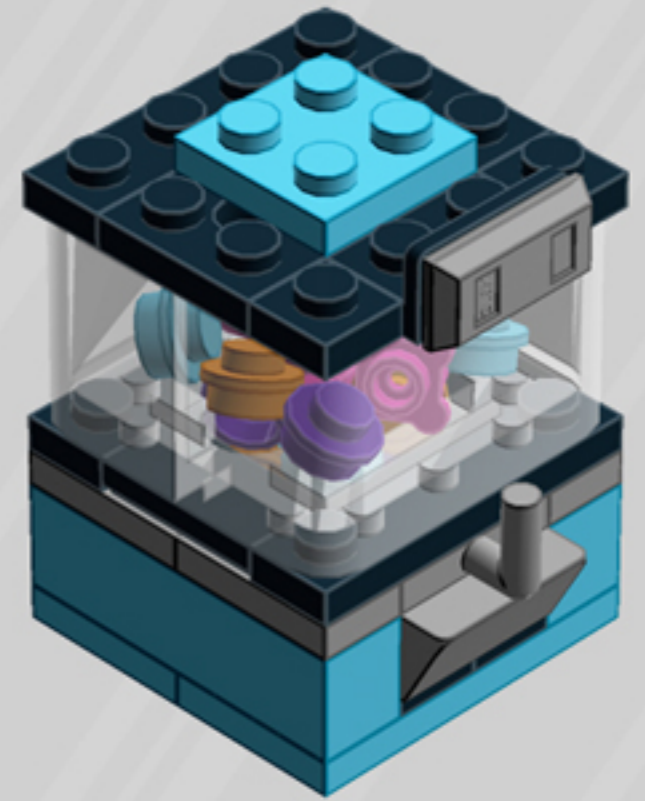

Crane Game

ORNAMENT

A LEGO® project by Chris McVeigh
chrismcveigh.com

Element ID	Color	Description	Quantity
407026	Black	Angular Brick 1X1	2
6020193	Black	Angular Plate 1.5 Bot. 1X2 1/2	1
306926	Black	Flat Tile 1X2	2
302426	Black	Plate 1X1	2
371026	Black	Plate 1X4	1
4599499	Black	Plate 1X4 W. 2 Knobs	2
370926	Black	Plate 2X4, 3Xø4.9	1
6010831	Black	Round Plate 2X2 W/Eye	1
4157103	Bright Orange	Plate 1X1 Round	7
4216479	Bright Purple	Bracelet Upper Part	7
6092674	Medium Azur	Brick 1X2	1
6036238	Medium Azur	Brick 1X4	2
6097492	Medium Azur	Flat Tile 1X3	4

	Element ID	Color	Description	Quantity
	4625032	Medium Azur	Plate 2X2	1
	4655256	Medium Azur	Plate 2X4	2
	6102986	Medium Azure	Plate 1X1 Round	7
	4566522	Medium Lilac	Plate 1X1 Round	7
	4211353	Medium Stone Grey	Corner Plate 1X2X2	2
	6134378	Medium Stone Grey	Gold Ingot	1
	6124825	Medium Stone Grey	Pi.Round 1X1 W. Throughg. Hole	1
	4211398	Medium Stone Grey	Plate 1X2	2
	4611702	Medium Stone Grey	Plate 1X2 W. Vertical Shaft	1
	4568637	Medium Stone Grey	Roof Tile 1X2X2/3, Abs	3
	4542590	Medium Stone Grey	Stick Ø 3.2 W. Holder	1
	4633691	Silver Metallic	Plate 1X1 Round	4
	4620810	Transparent	Windscreen 2X4X2 Vertical	2