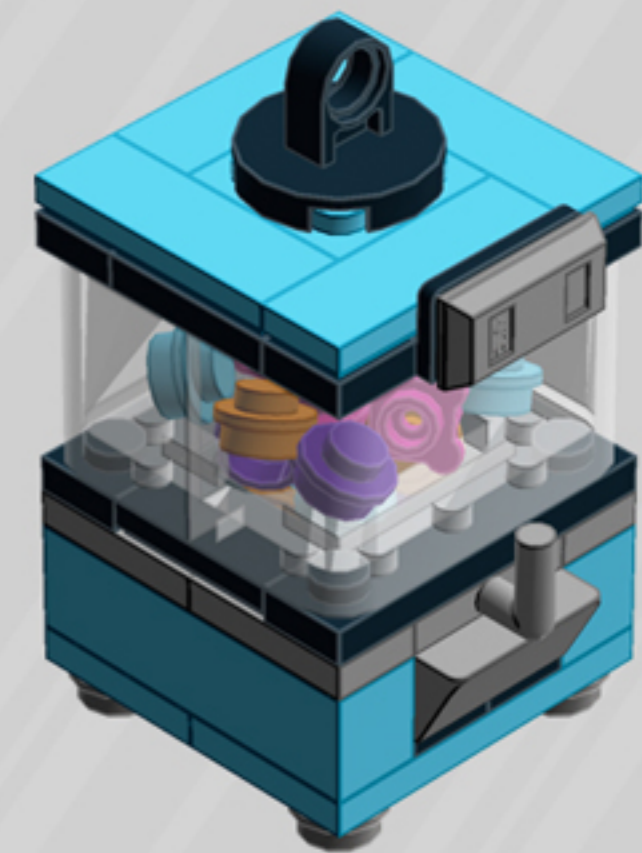

Crane Game

ORNAMENT

A LEGO® project by Chris McVeigh
chrismcveigh.com

Element ID	Color	Description	Quantity
407026	Black	Angular Brick 1X1	2
6020193	Black	Angular Plate 1.5 Bot. 1X2 1/2	1
306926	Black	Flat Tile 1X2	2
302426	Black	Plate 1X1	2
371026	Black	Plate 1X4	1
4599499	Black	Plate 1X4 W. 2 Knobs	2
370926	Black	Plate 2X4, 3Xø4.9	1
6010831	Black	Round Plate 2X2 W/Eye	1
4157103	Bright Orange	Plate 1X1 Round	7
4216479	Bright Purple	Bracelet Upper Part	7
6092674	Medium Azur	Brick 1X2	1
6036238	Medium Azur	Brick 1X4	2
6097492	Medium Azur	Flat Tile 1X3	4

	Element ID	Color	Description	Quantity
	4625032	Medium Azur	Plate 2X2	1
	4655256	Medium Azur	Plate 2X4	2
	6102986	Medium Azure	Plate 1X1 Round	7
	4566522	Medium Lilac	Plate 1X1 Round	7
	4211353	Medium Stone Grey	Corner Plate 1X2X2	2
	6134378	Medium Stone Grey	Gold Ingot	1
	6124825	Medium Stone Grey	Pi.Round 1X1 W. Throughg. Hole	1
	4211398	Medium Stone Grey	Plate 1X2	2
	4611702	Medium Stone Grey	Plate 1X2 W. Vertical Shaft	1
	4568637	Medium Stone Grey	Roof Tile 1X2X2/3, Abs	3
	4542590	Medium Stone Grey	Stick Ø 3.2 W. Holder	1
	4633691	Silver Metallic	Plate 1X1 Round	4
	4620810	Transparent	Windscreen 2X4X2 Vertical	2