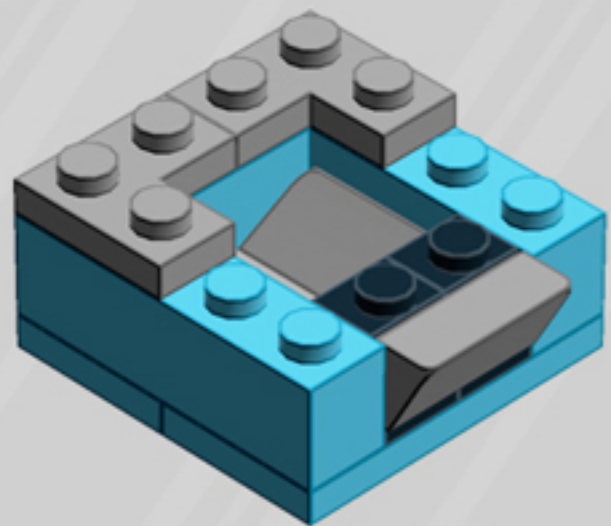

Crane Game

ORNAMENT

A LEGO® project by Chris McVeigh
chrismcveigh.com

Element ID	Color	Description	Quantity
407026	Black	Angular Brick 1X1	2
6020193	Black	Angular Plate 1.5 Bot. 1X2 1/2	1
306926	Black	Flat Tile 1X2	2
302426	Black	Plate 1X1	2
371026	Black	Plate 1X4	1
4599499	Black	Plate 1X4 W. 2 Knobs	2
370926	Black	Plate 2X4, 3Xø4.9	1
6010831	Black	Round Plate 2X2 W/Eye	1
4157103	Bright Orange	Plate 1X1 Round	7
4216479	Bright Purple	Bracelet Upper Part	7
6092674	Medium Azur	Brick 1X2	1
6036238	Medium Azur	Brick 1X4	2
6097492	Medium Azur	Flat Tile 1X3	4

	Element ID	Color	Description	Quantity
	4625032	Medium Azur	Plate 2X2	1
	4655256	Medium Azur	Plate 2X4	2
	6102986	Medium Azure	Plate 1X1 Round	7
	4566522	Medium Lilac	Plate 1X1 Round	7
	4211353	Medium Stone Grey	Corner Plate 1X2X2	2
	6134378	Medium Stone Grey	Gold Ingot	1
	6124825	Medium Stone Grey	Pi.Round 1X1 W. Throughg. Hole	1
	4211398	Medium Stone Grey	Plate 1X2	2
	4611702	Medium Stone Grey	Plate 1X2 W. Vertical Shaft	1
	4568637	Medium Stone Grey	Roof Tile 1X2X2/3, Abs	3
	4542590	Medium Stone Grey	Stick Ø 3.2 W. Holder	1
	4633691	Silver Metallic	Plate 1X1 Round	4
	4620810	Transparent	Windscreen 2X4X2 Vertical	2