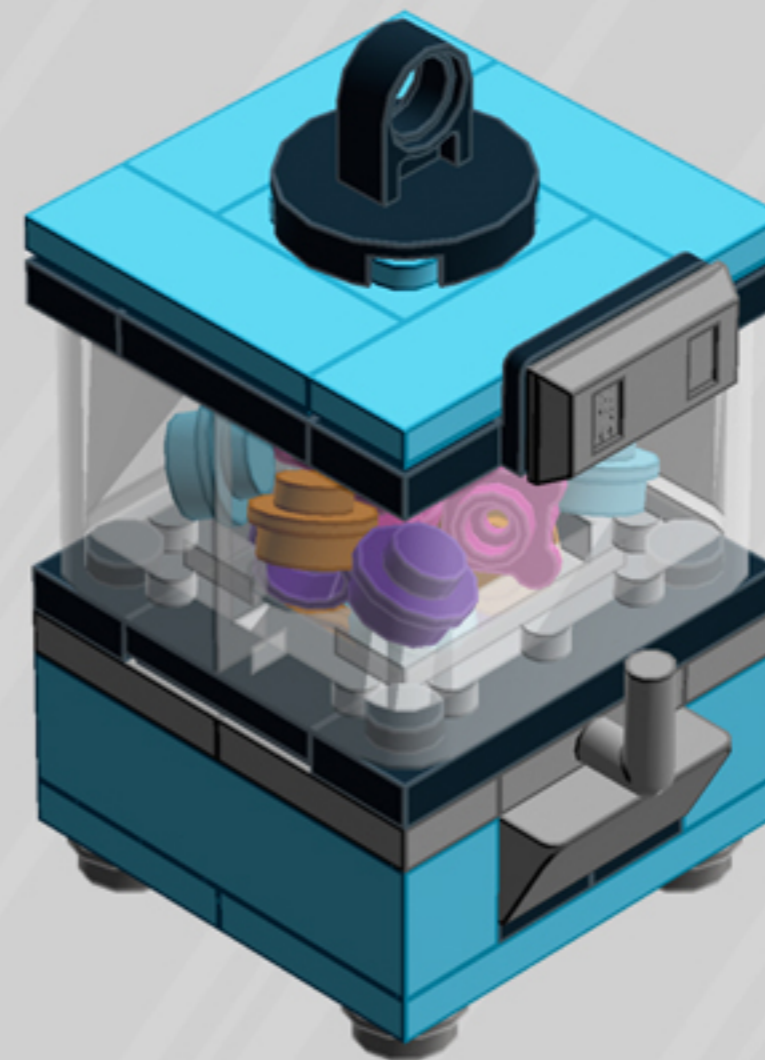

Crane Game

ORNAMENT

A LEGO® project by Chris McVeigh
chrismcveigh.com

Element ID	Color	Description	Quantity
407026	Black	Angular Brick 1X1	2
6020193	Black	Angular Plate 1.5 Bot. 1X2 1/2	1
306926	Black	Flat Tile 1X2	2
302426	Black	Plate 1X1	2
371026	Black	Plate 1X4	1
4599499	Black	Plate 1X4 W. 2 Knobs	2
370926	Black	Plate 2X4, 3Xø4.9	1
6010831	Black	Round Plate 2X2 W/Eye	1
4157103	Bright Orange	Plate 1X1 Round	7
4216479	Bright Purple	Bracelet Upper Part	7
6092674	Medium Azur	Brick 1X2	1
6036238	Medium Azur	Brick 1X4	2
6097492	Medium Azur	Flat Tile 1X3	4

	Element ID	Color	Description	Quantity
	4625032	Medium Azur	Plate 2X2	1
	4655256	Medium Azur	Plate 2X4	2
	6102986	Medium Azure	Plate 1X1 Round	7
	4566522	Medium Lilac	Plate 1X1 Round	7
	4211353	Medium Stone Grey	Corner Plate 1X2X2	2
	6134378	Medium Stone Grey	Gold Ingot	1
	6124825	Medium Stone Grey	Pi.Round 1X1 W. Throughg. Hole	1
	4211398	Medium Stone Grey	Plate 1X2	2
	4611702	Medium Stone Grey	Plate 1X2 W. Vertical Shaft	1
	4568637	Medium Stone Grey	Roof Tile 1X2X2/3, Abs	3
	4542590	Medium Stone Grey	Stick Ø 3.2 W. Holder	1
	4633691	Silver Metallic	Plate 1X1 Round	4
	4620810	Transparent	Windscreen 2X4X2 Vertical	2