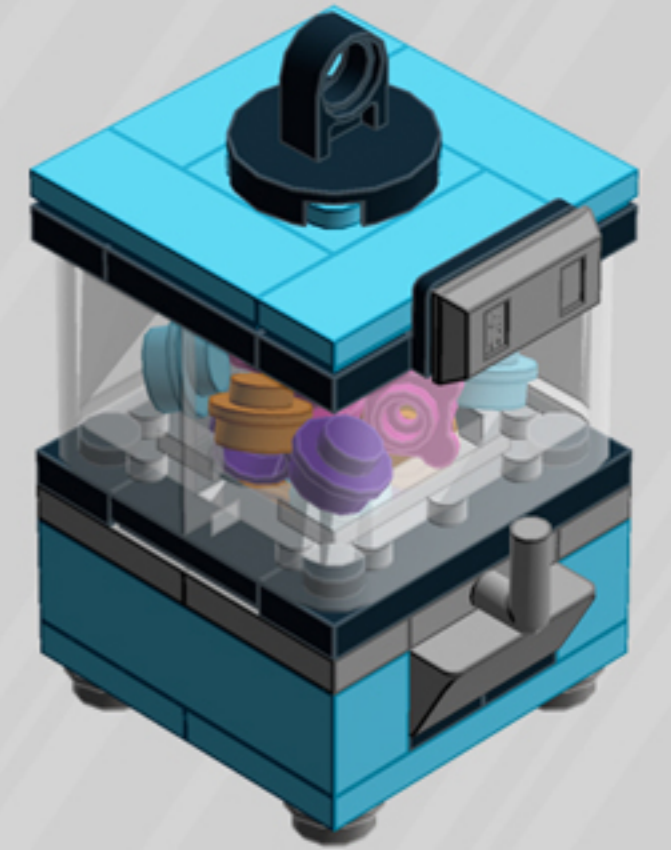

Crane Game

ORNAMENT

A LEGO® project by Chris McVeigh
chrismcveigh.com

Element ID	Color	Description	Quantity
407026	Black	Angular Brick 1X1	2
6020193	Black	Angular Plate 1.5 Bot. 1X2 1/2	1
306926	Black	Flat Tile 1X2	2
302426	Black	Plate 1X1	2
371026	Black	Plate 1X4	1
4599499	Black	Plate 1X4 W. 2 Knobs	2
370926	Black	Plate 2X4, 3Xø4.9	1
6010831	Black	Round Plate 2X2 W/Eye	1
4157103	Bright Orange	Plate 1X1 Round	7
4216479	Bright Purple	Bracelet Upper Part	7
6092674	Medium Azur	Brick 1X2	1
6036238	Medium Azur	Brick 1X4	2
6097492	Medium Azur	Flat Tile 1X3	4

	Element ID	Color	Description	Quantity
	4625032	Medium Azur	Plate 2X2	1
	4655256	Medium Azur	Plate 2X4	2
	6102986	Medium Azure	Plate 1X1 Round	7
	4566522	Medium Lilac	Plate 1X1 Round	7
	4211353	Medium Stone Grey	Corner Plate 1X2X2	2
	6134378	Medium Stone Grey	Gold Ingot	1
	6124825	Medium Stone Grey	Pi.Round 1X1 W. Throughg. Hole	1
	4211398	Medium Stone Grey	Plate 1X2	2
	4611702	Medium Stone Grey	Plate 1X2 W. Vertical Shaft	1
	4568637	Medium Stone Grey	Roof Tile 1X2X2/3, Abs	3
	4542590	Medium Stone Grey	Stick Ø 3.2 W. Holder	1
	4633691	Silver Metallic	Plate 1X1 Round	4
	4620810	Transparent	Windscreen 2X4X2 Vertical	2