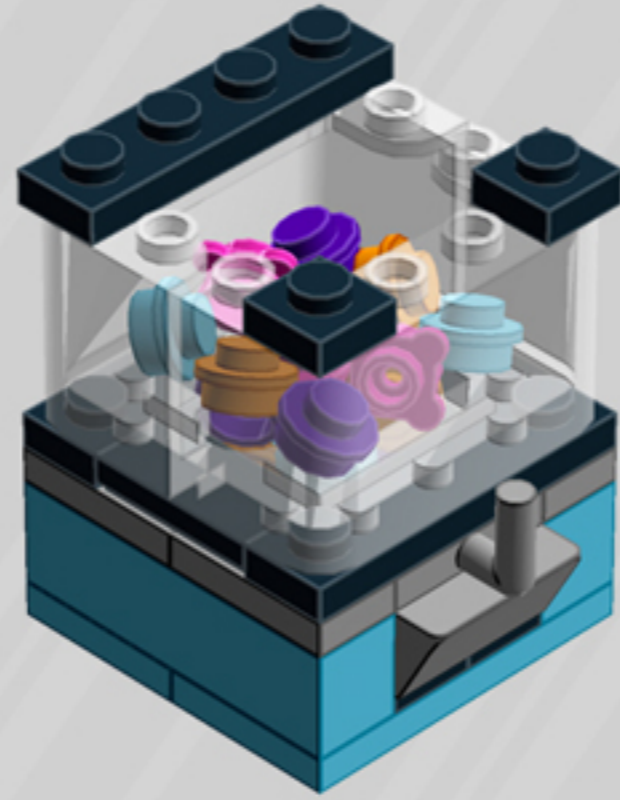

Crane Game

ORNAMENT

A LEGO® project by Chris McVeigh
chrismcveigh.com

Element ID	Color	Description	Quantity
407026	Black	Angular Brick 1X1	2
6020193	Black	Angular Plate 1.5 Bot. 1X2 1/2	1
306926	Black	Flat Tile 1X2	2
302426	Black	Plate 1X1	2
371026	Black	Plate 1X4	1
4599499	Black	Plate 1X4 W. 2 Knobs	2
370926	Black	Plate 2X4, 3Xø4.9	1
6010831	Black	Round Plate 2X2 W/Eye	1
4157103	Bright Orange	Plate 1X1 Round	7
4216479	Bright Purple	Bracelet Upper Part	7
6092674	Medium Azur	Brick 1X2	1
6036238	Medium Azur	Brick 1X4	2
6097492	Medium Azur	Flat Tile 1X3	4

	Element ID	Color	Description	Quantity
	4625032	Medium Azur	Plate 2X2	1
	4655256	Medium Azur	Plate 2X4	2
	6102986	Medium Azure	Plate 1X1 Round	7
	4566522	Medium Lilac	Plate 1X1 Round	7
	4211353	Medium Stone Grey	Corner Plate 1X2X2	2
	6134378	Medium Stone Grey	Gold Ingot	1
	6124825	Medium Stone Grey	Pi.Round 1X1 W. Throughg. Hole	1
	4211398	Medium Stone Grey	Plate 1X2	2
	4611702	Medium Stone Grey	Plate 1X2 W. Vertical Shaft	1
	4568637	Medium Stone Grey	Roof Tile 1X2X2/3, Abs	3
	4542590	Medium Stone Grey	Stick Ø 3.2 W. Holder	1
	4633691	Silver Metallic	Plate 1X1 Round	4
	4620810	Transparent	Windscreen 2X4X2 Vertical	2