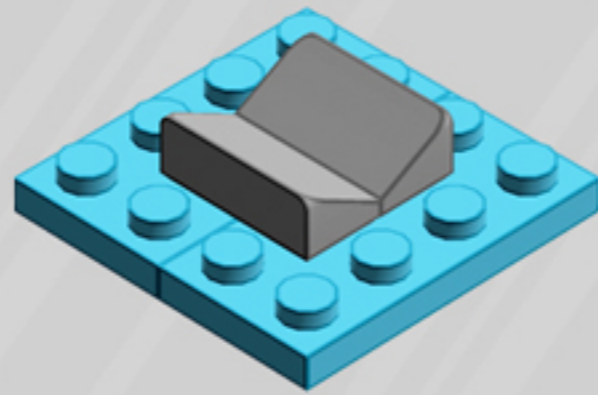

Crane Game

ORNAMENT

A LEGO® project by Chris McVeigh
chrismcveigh.com

Element ID	Color	Description	Quantity
407026	Black	Angular Brick 1X1	2
6020193	Black	Angular Plate 1.5 Bot. 1X2 1/2	1
306926	Black	Flat Tile 1X2	2
302426	Black	Plate 1X1	2
371026	Black	Plate 1X4	1
4599499	Black	Plate 1X4 W. 2 Knobs	2
370926	Black	Plate 2X4, 3Xø4.9	1
6010831	Black	Round Plate 2X2 W/Eye	1
4157103	Bright Orange	Plate 1X1 Round	7
4216479	Bright Purple	Bracelet Upper Part	7
6092674	Medium Azur	Brick 1X2	1
6036238	Medium Azur	Brick 1X4	2
6097492	Medium Azur	Flat Tile 1X3	4

	Element ID	Color	Description	Quantity
	4625032	Medium Azur	Plate 2X2	1
	4655256	Medium Azur	Plate 2X4	2
	6102986	Medium Azure	Plate 1X1 Round	7
	4566522	Medium Lilac	Plate 1X1 Round	7
	4211353	Medium Stone Grey	Corner Plate 1X2X2	2
	6134378	Medium Stone Grey	Gold Ingot	1
	6124825	Medium Stone Grey	Pi.Round 1X1 W. Throughg. Hole	1
	4211398	Medium Stone Grey	Plate 1X2	2
	4611702	Medium Stone Grey	Plate 1X2 W. Vertical Shaft	1
	4568637	Medium Stone Grey	Roof Tile 1X2X2/3, Abs	3
	4542590	Medium Stone Grey	Stick Ø 3.2 W. Holder	1
	4633691	Silver Metallic	Plate 1X1 Round	4
	4620810	Transparent	Windscreen 2X4X2 Vertical	2