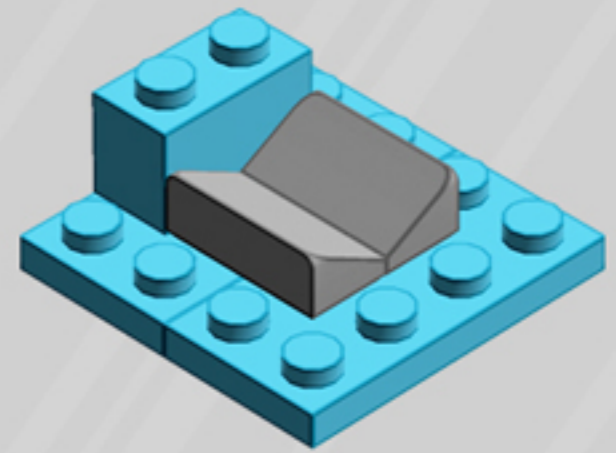

Crane Game

ORNAMENT

A LEGO® project by Chris McVeigh
chrismcveigh.com

Element ID	Color	Description	Quantity
407026	Black	Angular Brick 1X1	2
6020193	Black	Angular Plate 1.5 Bot. 1X2 1/2	1
306926	Black	Flat Tile 1X2	2
302426	Black	Plate 1X1	2
371026	Black	Plate 1X4	1
4599499	Black	Plate 1X4 W. 2 Knobs	2
370926	Black	Plate 2X4, 3Xø4.9	1
6010831	Black	Round Plate 2X2 W/Eye	1
4157103	Bright Orange	Plate 1X1 Round	7
4216479	Bright Purple	Bracelet Upper Part	7
6092674	Medium Azur	Brick 1X2	1
6036238	Medium Azur	Brick 1X4	2
6097492	Medium Azur	Flat Tile 1X3	4

	Element ID	Color	Description	Quantity
	4625032	Medium Azur	Plate 2X2	1
	4655256	Medium Azur	Plate 2X4	2
	6102986	Medium Azure	Plate 1X1 Round	7
	4566522	Medium Lilac	Plate 1X1 Round	7
	4211353	Medium Stone Grey	Corner Plate 1X2X2	2
	6134378	Medium Stone Grey	Gold Ingot	1
	6124825	Medium Stone Grey	Pi.Round 1X1 W. Throughg. Hole	1
	4211398	Medium Stone Grey	Plate 1X2	2
	4611702	Medium Stone Grey	Plate 1X2 W. Vertical Shaft	1
	4568637	Medium Stone Grey	Roof Tile 1X2X2/3, Abs	3
	4542590	Medium Stone Grey	Stick Ø 3.2 W. Holder	1
	4633691	Silver Metallic	Plate 1X1 Round	4
	4620810	Transparent	Windscreen 2X4X2 Vertical	2