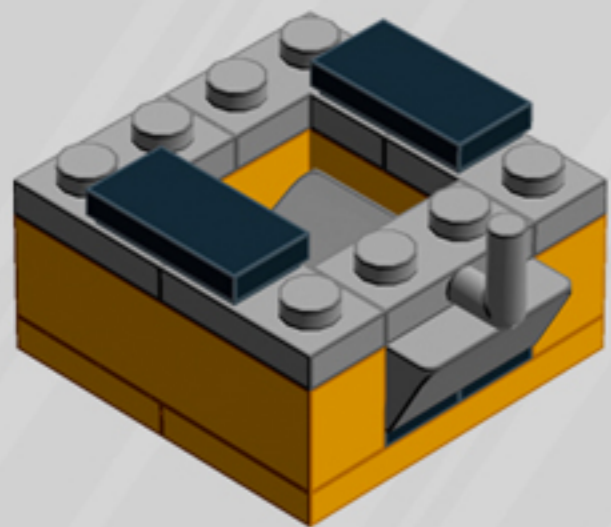

Crane Game

ORNAMENT

A LEGO® project by Chris McVeigh
chrismcveigh.com

• FLAME YELLOW •

	Element ID	Color	Description	Quantity
	407026	Black	Angular Brick 1X1	2
	6020193	Black	Angular Plate 1.5 Bot. 1X2 1/2	1
	306926	Black	Flat Tile 1X2	2
	302426	Black	Plate 1X1	2
	371026	Black	Plate 1X4	1
	4599499	Black	Plate 1X4 W. 2 Knobs	2
	370926	Black	Plate 2X4, 3Xø4.9	1
	6010831	Black	Round Plate 2X2 W/Eye	1
	4183133	Bright Yellowish Green	Plate 1X1 Round	7
	4624184	Flame Yellowish Orange	Bracelet Upper Part	7
	6003003	Flame Yellowish Orange	Brick 1X2	1
	6003004	Flame Yellowish Orange	Brick 1X4	2
	6099717	Flame Yellowish Orange	Flat Tile Corner 1X2X2	4

	Element ID	Color	Description	Quantity
	6003033	Flame Yellowish Orange	Plate 2X2	1
	6097511	Flame Yellowish Orange	Plate 2X4	2
	6102986	Medium Azure	Plate 1X1 Round	7
	4566522	Medium Lilac	Plate 1X1 Round	7
	4211353	Medium Stone Grey	Corner Plate 1X2X2	2
	6134378	Medium Stone Grey	Gold Ingot	1
	6124825	Medium Stone Grey	Pi.Round 1X1 W. Throughg. Hole	1
	4211398	Medium Stone Grey	Plate 1X2	2
	4611702	Medium Stone Grey	Plate 1X2 W. Vertical Shaft	1
	4568637	Medium Stone Grey	Roof Tile 1X2X2/3, Abs	3
	4542590	Medium Stone Grey	Stick Ø 3.2 W. Holder	1
	4633691	Silver Metallic	Plate 1X1 Round	4
	4620810	Transparent	Windscreen 2X4X2 Vertical	2