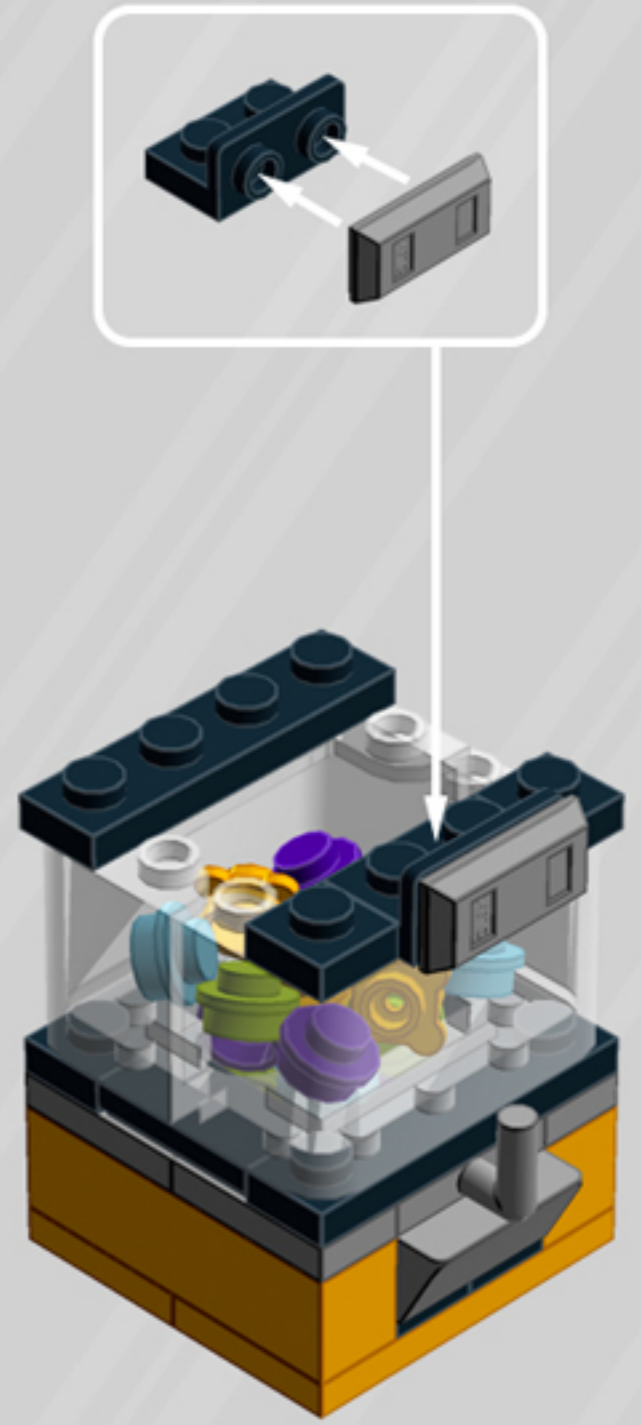

Crane Game

ORNAMENT

A LEGO® project by Chris McVeigh
chrismcveigh.com

• FLAME YELLOW •

	Element ID	Color	Description	Quantity
	407026	Black	Angular Brick 1X1	2
	6020193	Black	Angular Plate 1.5 Bot. 1X2 1/2	1
	306926	Black	Flat Tile 1X2	2
	302426	Black	Plate 1X1	2
	371026	Black	Plate 1X4	1
	4599499	Black	Plate 1X4 W. 2 Knobs	2
	370926	Black	Plate 2X4, 3Xø4.9	1
	6010831	Black	Round Plate 2X2 W/Eye	1
	4183133	Bright Yellowish Green	Plate 1X1 Round	7
	4624184	Flame Yellowish Orange	Bracelet Upper Part	7
	6003003	Flame Yellowish Orange	Brick 1X2	1
	6003004	Flame Yellowish Orange	Brick 1X4	2
	6099717	Flame Yellowish Orange	Flat Tile Corner 1X2X2	4

	Element ID	Color	Description	Quantity
	6003033	Flame Yellowish Orange	Plate 2X2	1
	6097511	Flame Yellowish Orange	Plate 2X4	2
	6102986	Medium Azure	Plate 1X1 Round	7
	4566522	Medium Lilac	Plate 1X1 Round	7
	4211353	Medium Stone Grey	Corner Plate 1X2X2	2
	6134378	Medium Stone Grey	Gold Ingot	1
	6124825	Medium Stone Grey	Pi.Round 1X1 W. Throughg. Hole	1
	4211398	Medium Stone Grey	Plate 1X2	2
	4611702	Medium Stone Grey	Plate 1X2 W. Vertical Shaft	1
	4568637	Medium Stone Grey	Roof Tile 1X2X2/3, Abs	3
	4542590	Medium Stone Grey	Stick Ø 3.2 W. Holder	1
	4633691	Silver Metallic	Plate 1X1 Round	4
	4620810	Transparent	Windscreen 2X4X2 Vertical	2