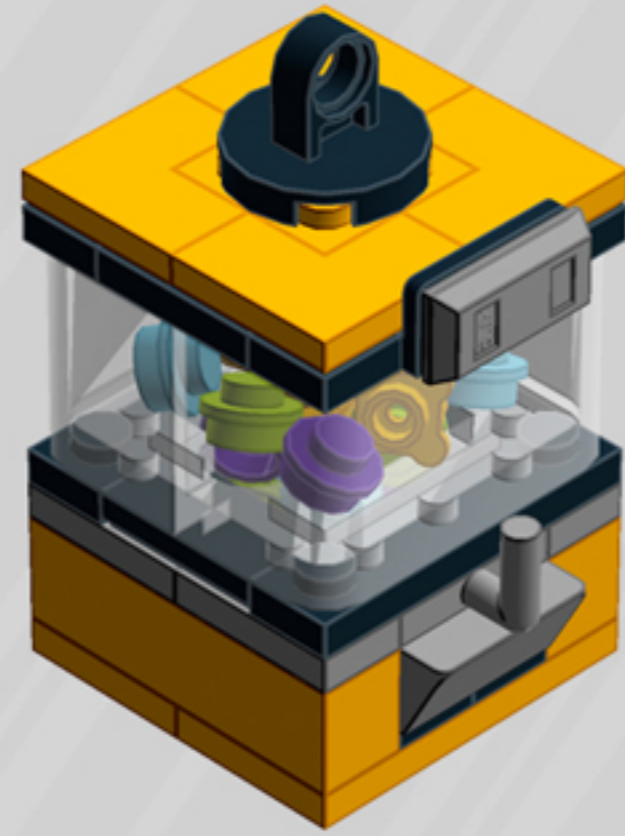

Crane Game

ORNAMENT

A LEGO® project by Chris McVeigh
chrismcveigh.com

• FLAME YELLOW •

	Element ID	Color	Description	Quantity
	407026	Black	Angular Brick 1X1	2
	6020193	Black	Angular Plate 1.5 Bot. 1X2 1/2	1
	306926	Black	Flat Tile 1X2	2
	302426	Black	Plate 1X1	2
	371026	Black	Plate 1X4	1
	4599499	Black	Plate 1X4 W. 2 Knobs	2
	370926	Black	Plate 2X4, 3Xø4.9	1
	6010831	Black	Round Plate 2X2 W/Eye	1
	4183133	Bright Yellowish Green	Plate 1X1 Round	7
	4624184	Flame Yellowish Orange	Bracelet Upper Part	7
	6003003	Flame Yellowish Orange	Brick 1X2	1
	6003004	Flame Yellowish Orange	Brick 1X4	2
	6099717	Flame Yellowish Orange	Flat Tile Corner 1X2X2	4

	Element ID	Color	Description	Quantity
	6003033	Flame Yellowish Orange	Plate 2X2	1
	6097511	Flame Yellowish Orange	Plate 2X4	2
	6102986	Medium Azure	Plate 1X1 Round	7
	4566522	Medium Lilac	Plate 1X1 Round	7
	4211353	Medium Stone Grey	Corner Plate 1X2X2	2
	6134378	Medium Stone Grey	Gold Ingot	1
	6124825	Medium Stone Grey	Pi.Round 1X1 W. Throughg. Hole	1
	4211398	Medium Stone Grey	Plate 1X2	2
	4611702	Medium Stone Grey	Plate 1X2 W. Vertical Shaft	1
	4568637	Medium Stone Grey	Roof Tile 1X2X2/3, Abs	3
	4542590	Medium Stone Grey	Stick Ø 3.2 W. Holder	1
	4633691	Silver Metallic	Plate 1X1 Round	4
	4620810	Transparent	Windscreen 2X4X2 Vertical	2