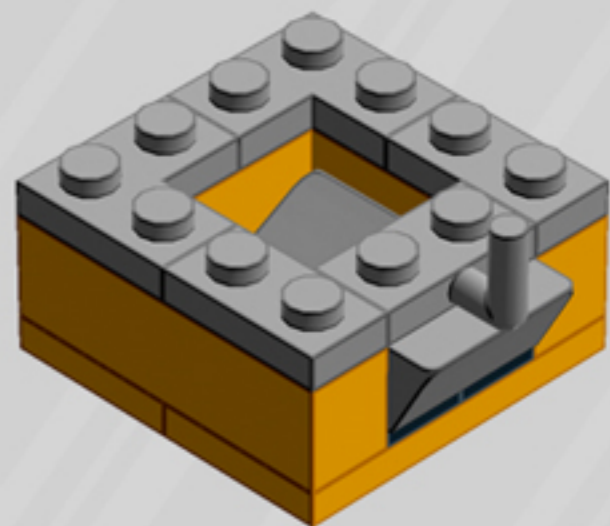

Crane Game

ORNAMENT

A LEGO® project by Chris McVeigh
chrismcveigh.com

• FLAME YELLOW •

	Element ID	Color	Description	Quantity
	407026	Black	Angular Brick 1X1	2
	6020193	Black	Angular Plate 1.5 Bot. 1X2 1/2	1
	306926	Black	Flat Tile 1X2	2
	302426	Black	Plate 1X1	2
	371026	Black	Plate 1X4	1
	4599499	Black	Plate 1X4 W. 2 Knobs	2
	370926	Black	Plate 2X4, 3Xø4.9	1
	6010831	Black	Round Plate 2X2 W/Eye	1
	4183133	Bright Yellowish Green	Plate 1X1 Round	7
	4624184	Flame Yellowish Orange	Bracelet Upper Part	7
	6003003	Flame Yellowish Orange	Brick 1X2	1
	6003004	Flame Yellowish Orange	Brick 1X4	2
	6099717	Flame Yellowish Orange	Flat Tile Corner 1X2X2	4

	Element ID	Color	Description	Quantity
	6003033	Flame Yellowish Orange	Plate 2X2	1
	6097511	Flame Yellowish Orange	Plate 2X4	2
	6102986	Medium Azure	Plate 1X1 Round	7
	4566522	Medium Lilac	Plate 1X1 Round	7
	4211353	Medium Stone Grey	Corner Plate 1X2X2	2
	6134378	Medium Stone Grey	Gold Ingot	1
	6124825	Medium Stone Grey	Pi.Round 1X1 W. Throughg. Hole	1
	4211398	Medium Stone Grey	Plate 1X2	2
	4611702	Medium Stone Grey	Plate 1X2 W. Vertical Shaft	1
	4568637	Medium Stone Grey	Roof Tile 1X2X2/3, Abs	3
	4542590	Medium Stone Grey	Stick Ø 3.2 W. Holder	1
	4633691	Silver Metallic	Plate 1X1 Round	4
	4620810	Transparent	Windscreen 2X4X2 Vertical	2