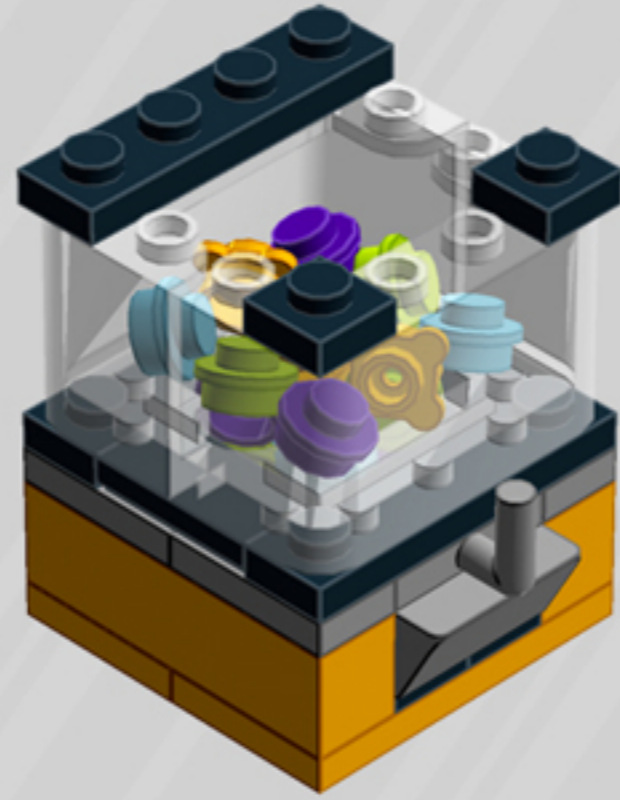

Crane Game

ORNAMENT

A LEGO® project by Chris McVeigh
chrismcveigh.com

• FLAME YELLOW •

	Element ID	Color	Description	Quantity
	407026	Black	Angular Brick 1X1	2
	6020193	Black	Angular Plate 1.5 Bot. 1X2 1/2	1
	306926	Black	Flat Tile 1X2	2
	302426	Black	Plate 1X1	2
	371026	Black	Plate 1X4	1
	4599499	Black	Plate 1X4 W. 2 Knobs	2
	370926	Black	Plate 2X4, 3Xø4.9	1
	6010831	Black	Round Plate 2X2 W/Eye	1
	4183133	Bright Yellowish Green	Plate 1X1 Round	7
	4624184	Flame Yellowish Orange	Bracelet Upper Part	7
	6003003	Flame Yellowish Orange	Brick 1X2	1
	6003004	Flame Yellowish Orange	Brick 1X4	2
	6099717	Flame Yellowish Orange	Flat Tile Corner 1X2X2	4

	Element ID	Color	Description	Quantity
	6003033	Flame Yellowish Orange	Plate 2X2	1
	6097511	Flame Yellowish Orange	Plate 2X4	2
	6102986	Medium Azure	Plate 1X1 Round	7
	4566522	Medium Lilac	Plate 1X1 Round	7
	4211353	Medium Stone Grey	Corner Plate 1X2X2	2
	6134378	Medium Stone Grey	Gold Ingot	1
	6124825	Medium Stone Grey	Pi.Round 1X1 W. Throughg. Hole	1
	4211398	Medium Stone Grey	Plate 1X2	2
	4611702	Medium Stone Grey	Plate 1X2 W. Vertical Shaft	1
	4568637	Medium Stone Grey	Roof Tile 1X2X2/3, Abs	3
	4542590	Medium Stone Grey	Stick Ø 3.2 W. Holder	1
	4633691	Silver Metallic	Plate 1X1 Round	4
	4620810	Transparent	Windscreen 2X4X2 Vertical	2