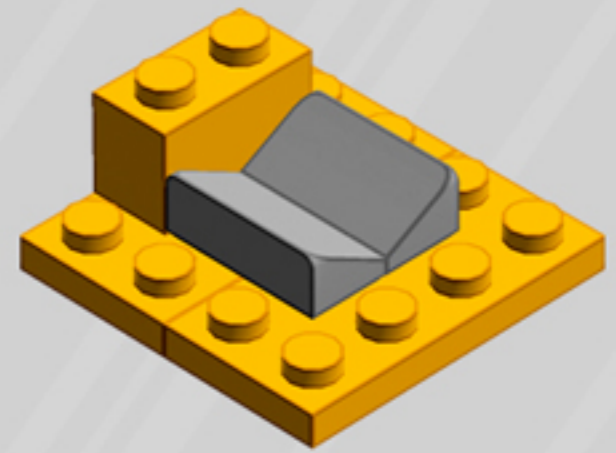

Crane Game

ORNAMENT

A LEGO® project by Chris McVeigh
chrismcveigh.com

• FLAME YELLOW •

	Element ID	Color	Description	Quantity
	407026	Black	Angular Brick 1X1	2
	6020193	Black	Angular Plate 1.5 Bot. 1X2 1/2	1
	306926	Black	Flat Tile 1X2	2
	302426	Black	Plate 1X1	2
	371026	Black	Plate 1X4	1
	4599499	Black	Plate 1X4 W. 2 Knobs	2
	370926	Black	Plate 2X4, 3Xø4.9	1
	6010831	Black	Round Plate 2X2 W/Eye	1
	4183133	Bright Yellowish Green	Plate 1X1 Round	7
	4624184	Flame Yellowish Orange	Bracelet Upper Part	7
	6003003	Flame Yellowish Orange	Brick 1X2	1
	6003004	Flame Yellowish Orange	Brick 1X4	2
	6099717	Flame Yellowish Orange	Flat Tile Corner 1X2X2	4

	Element ID	Color	Description	Quantity
	6003033	Flame Yellowish Orange	Plate 2X2	1
	6097511	Flame Yellowish Orange	Plate 2X4	2
	6102986	Medium Azure	Plate 1X1 Round	7
	4566522	Medium Lilac	Plate 1X1 Round	7
	4211353	Medium Stone Grey	Corner Plate 1X2X2	2
	6134378	Medium Stone Grey	Gold Ingot	1
	6124825	Medium Stone Grey	Pi.Round 1X1 W. Throughg. Hole	1
	4211398	Medium Stone Grey	Plate 1X2	2
	4611702	Medium Stone Grey	Plate 1X2 W. Vertical Shaft	1
	4568637	Medium Stone Grey	Roof Tile 1X2X2/3, Abs	3
	4542590	Medium Stone Grey	Stick Ø 3.2 W. Holder	1
	4633691	Silver Metallic	Plate 1X1 Round	4
	4620810	Transparent	Windscreen 2X4X2 Vertical	2