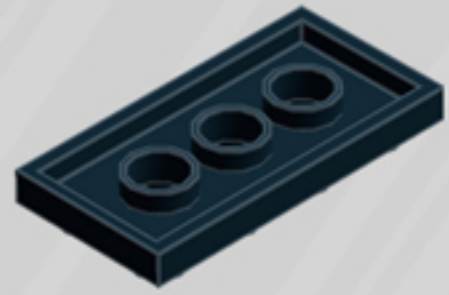

Crane Game

ORNAMENT

A LEGO® project by Chris McVeigh
chrismcveigh.com

• FLAME YELLOW •

	Element ID	Color	Description	Quantity
	407026	Black	Angular Brick 1X1	2
	6020193	Black	Angular Plate 1.5 Bot. 1X2 1/2	1
	306926	Black	Flat Tile 1X2	2
	302426	Black	Plate 1X1	2
	371026	Black	Plate 1X4	1
	4599499	Black	Plate 1X4 W. 2 Knobs	2
	370926	Black	Plate 2X4, 3Xø4.9	1
	6010831	Black	Round Plate 2X2 W/Eye	1
	4183133	Bright Yellowish Green	Plate 1X1 Round	7
	4624184	Flame Yellowish Orange	Bracelet Upper Part	7
	6003003	Flame Yellowish Orange	Brick 1X2	1
	6003004	Flame Yellowish Orange	Brick 1X4	2
	6099717	Flame Yellowish Orange	Flat Tile Corner 1X2X2	4

	Element ID	Color	Description	Quantity
	6003033	Flame Yellowish Orange	Plate 2X2	1
	6097511	Flame Yellowish Orange	Plate 2X4	2
	6102986	Medium Azure	Plate 1X1 Round	7
	4566522	Medium Lilac	Plate 1X1 Round	7
	4211353	Medium Stone Grey	Corner Plate 1X2X2	2
	6134378	Medium Stone Grey	Gold Ingot	1
	6124825	Medium Stone Grey	Pi.Round 1X1 W. Throughg. Hole	1
	4211398	Medium Stone Grey	Plate 1X2	2
	4611702	Medium Stone Grey	Plate 1X2 W. Vertical Shaft	1
	4568637	Medium Stone Grey	Roof Tile 1X2X2/3, Abs	3
	4542590	Medium Stone Grey	Stick Ø 3.2 W. Holder	1
	4633691	Silver Metallic	Plate 1X1 Round	4
	4620810	Transparent	Windscreen 2X4X2 Vertical	2