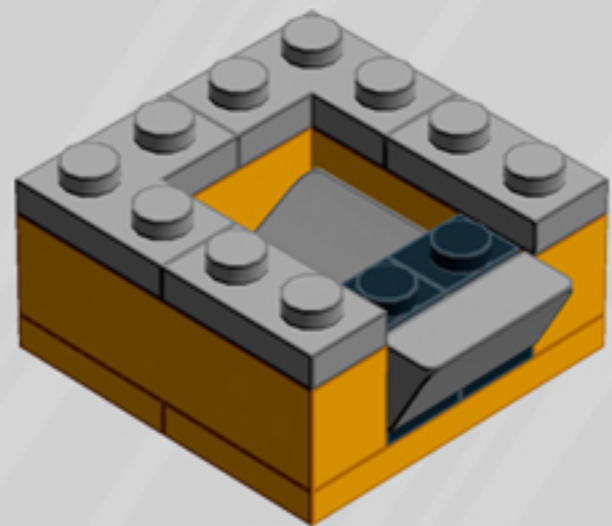

Crane Game

ORNAMENT

A LEGO® project by Chris McVeigh
chrismcveigh.com

• FLAME YELLOW •

	Element ID	Color	Description	Quantity
	407026	Black	Angular Brick 1X1	2
	6020193	Black	Angular Plate 1.5 Bot. 1X2 1/2	1
	306926	Black	Flat Tile 1X2	2
	302426	Black	Plate 1X1	2
	371026	Black	Plate 1X4	1
	4599499	Black	Plate 1X4 W. 2 Knobs	2
	370926	Black	Plate 2X4, 3Xø4.9	1
	6010831	Black	Round Plate 2X2 W/Eye	1
	4183133	Bright Yellowish Green	Plate 1X1 Round	7
	4624184	Flame Yellowish Orange	Bracelet Upper Part	7
	6003003	Flame Yellowish Orange	Brick 1X2	1
	6003004	Flame Yellowish Orange	Brick 1X4	2
	6099717	Flame Yellowish Orange	Flat Tile Corner 1X2X2	4

	Element ID	Color	Description	Quantity
	6003033	Flame Yellowish Orange	Plate 2X2	1
	6097511	Flame Yellowish Orange	Plate 2X4	2
	6102986	Medium Azure	Plate 1X1 Round	7
	4566522	Medium Lilac	Plate 1X1 Round	7
	4211353	Medium Stone Grey	Corner Plate 1X2X2	2
	6134378	Medium Stone Grey	Gold Ingot	1
	6124825	Medium Stone Grey	Pi.Round 1X1 W. Throughg. Hole	1
	4211398	Medium Stone Grey	Plate 1X2	2
	4611702	Medium Stone Grey	Plate 1X2 W. Vertical Shaft	1
	4568637	Medium Stone Grey	Roof Tile 1X2X2/3, Abs	3
	4542590	Medium Stone Grey	Stick Ø 3.2 W. Holder	1
	4633691	Silver Metallic	Plate 1X1 Round	4
	4620810	Transparent	Windscreen 2X4X2 Vertical	2