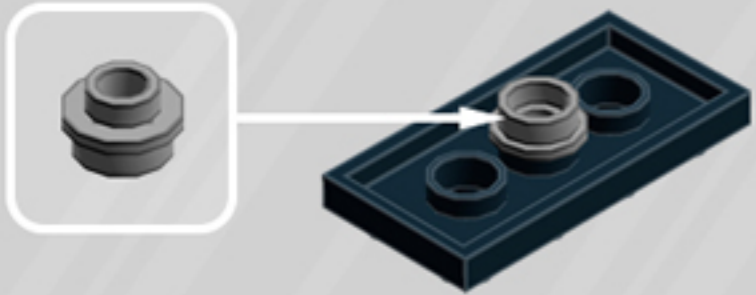

Crane Game

ORNAMENT

A LEGO® project by Chris McVeigh
chrismcveigh.com

• FLAME YELLOW •

	Element ID	Color	Description	Quantity
	407026	Black	Angular Brick 1X1	2
	6020193	Black	Angular Plate 1.5 Bot. 1X2 1/2	1
	306926	Black	Flat Tile 1X2	2
	302426	Black	Plate 1X1	2
	371026	Black	Plate 1X4	1
	4599499	Black	Plate 1X4 W. 2 Knobs	2
	370926	Black	Plate 2X4, 3Xø4.9	1
	6010831	Black	Round Plate 2X2 W/Eye	1
	4183133	Bright Yellowish Green	Plate 1X1 Round	7
	4624184	Flame Yellowish Orange	Bracelet Upper Part	7
	6003003	Flame Yellowish Orange	Brick 1X2	1
	6003004	Flame Yellowish Orange	Brick 1X4	2
	6099717	Flame Yellowish Orange	Flat Tile Corner 1X2X2	4

	Element ID	Color	Description	Quantity
	6003033	Flame Yellowish Orange	Plate 2X2	1
	6097511	Flame Yellowish Orange	Plate 2X4	2
	6102986	Medium Azure	Plate 1X1 Round	7
	4566522	Medium Lilac	Plate 1X1 Round	7
	4211353	Medium Stone Grey	Corner Plate 1X2X2	2
	6134378	Medium Stone Grey	Gold Ingot	1
	6124825	Medium Stone Grey	Pi.Round 1X1 W. Throughg. Hole	1
	4211398	Medium Stone Grey	Plate 1X2	2
	4611702	Medium Stone Grey	Plate 1X2 W. Vertical Shaft	1
	4568637	Medium Stone Grey	Roof Tile 1X2X2/3, Abs	3
	4542590	Medium Stone Grey	Stick Ø 3.2 W. Holder	1
	4633691	Silver Metallic	Plate 1X1 Round	4
	4620810	Transparent	Windscreen 2X4X2 Vertical	2