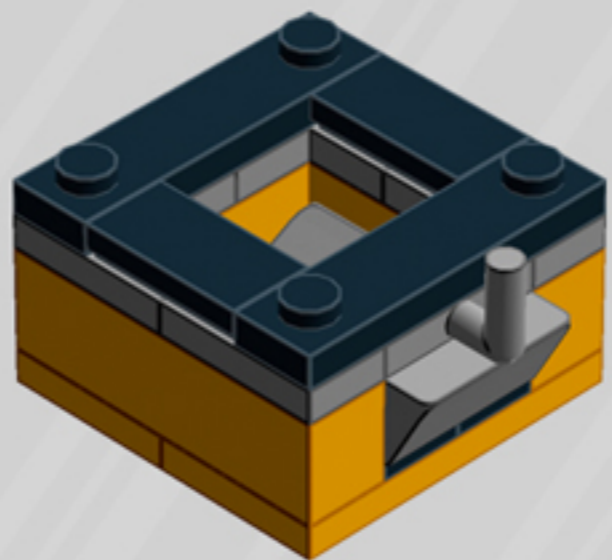

Crane Game

ORNAMENT

A LEGO® project by Chris McVeigh
chrismcveigh.com

• FLAME YELLOW •

	Element ID	Color	Description	Quantity
	407026	Black	Angular Brick 1X1	2
	6020193	Black	Angular Plate 1.5 Bot. 1X2 1/2	1
	306926	Black	Flat Tile 1X2	2
	302426	Black	Plate 1X1	2
	371026	Black	Plate 1X4	1
	4599499	Black	Plate 1X4 W. 2 Knobs	2
	370926	Black	Plate 2X4, 3Xø4.9	1
	6010831	Black	Round Plate 2X2 W/Eye	1
	4183133	Bright Yellowish Green	Plate 1X1 Round	7
	4624184	Flame Yellowish Orange	Bracelet Upper Part	7
	6003003	Flame Yellowish Orange	Brick 1X2	1
	6003004	Flame Yellowish Orange	Brick 1X4	2
	6099717	Flame Yellowish Orange	Flat Tile Corner 1X2X2	4

	Element ID	Color	Description	Quantity
	6003033	Flame Yellowish Orange	Plate 2X2	1
	6097511	Flame Yellowish Orange	Plate 2X4	2
	6102986	Medium Azure	Plate 1X1 Round	7
	4566522	Medium Lilac	Plate 1X1 Round	7
	4211353	Medium Stone Grey	Corner Plate 1X2X2	2
	6134378	Medium Stone Grey	Gold Ingot	1
	6124825	Medium Stone Grey	Pi.Round 1X1 W. Throughg. Hole	1
	4211398	Medium Stone Grey	Plate 1X2	2
	4611702	Medium Stone Grey	Plate 1X2 W. Vertical Shaft	1
	4568637	Medium Stone Grey	Roof Tile 1X2X2/3, Abs	3
	4542590	Medium Stone Grey	Stick Ø 3.2 W. Holder	1
	4633691	Silver Metallic	Plate 1X1 Round	4
	4620810	Transparent	Windscreen 2X4X2 Vertical	2