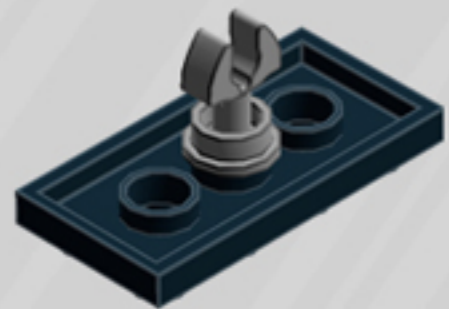

Crane Game

ORNAMENT

A LEGO® project by Chris McVeigh
chrismcveigh.com

• FLAME YELLOW •

	Element ID	Color	Description	Quantity
	407026	Black	Angular Brick 1X1	2
	6020193	Black	Angular Plate 1.5 Bot. 1X2 1/2	1
	306926	Black	Flat Tile 1X2	2
	302426	Black	Plate 1X1	2
	371026	Black	Plate 1X4	1
	4599499	Black	Plate 1X4 W. 2 Knobs	2
	370926	Black	Plate 2X4, 3Xø4.9	1
	6010831	Black	Round Plate 2X2 W/Eye	1
	4183133	Bright Yellowish Green	Plate 1X1 Round	7
	4624184	Flame Yellowish Orange	Bracelet Upper Part	7
	6003003	Flame Yellowish Orange	Brick 1X2	1
	6003004	Flame Yellowish Orange	Brick 1X4	2
	6099717	Flame Yellowish Orange	Flat Tile Corner 1X2X2	4

	Element ID	Color	Description	Quantity
	6003033	Flame Yellowish Orange	Plate 2X2	1
	6097511	Flame Yellowish Orange	Plate 2X4	2
	6102986	Medium Azure	Plate 1X1 Round	7
	4566522	Medium Lilac	Plate 1X1 Round	7
	4211353	Medium Stone Grey	Corner Plate 1X2X2	2
	6134378	Medium Stone Grey	Gold Ingot	1
	6124825	Medium Stone Grey	Pi.Round 1X1 W. Throughg. Hole	1
	4211398	Medium Stone Grey	Plate 1X2	2
	4611702	Medium Stone Grey	Plate 1X2 W. Vertical Shaft	1
	4568637	Medium Stone Grey	Roof Tile 1X2X2/3, Abs	3
	4542590	Medium Stone Grey	Stick Ø 3.2 W. Holder	1
	4633691	Silver Metallic	Plate 1X1 Round	4
	4620810	Transparent	Windscreen 2X4X2 Vertical	2