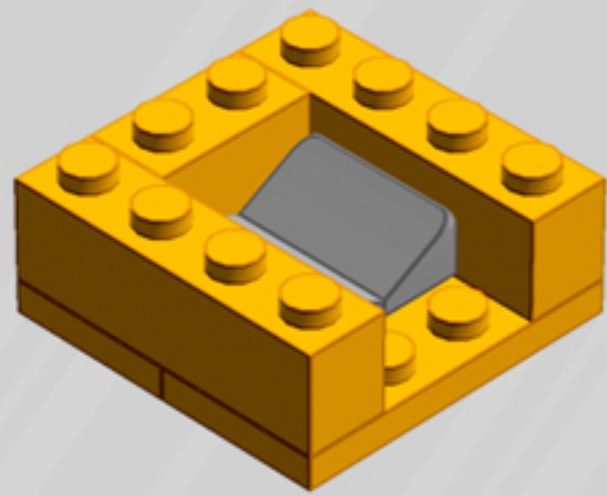

Crane Game

ORNAMENT

A LEGO® project by Chris McVeigh
chrismcveigh.com

• FLAME YELLOW •

	Element ID	Color	Description	Quantity
	407026	Black	Angular Brick 1X1	2
	6020193	Black	Angular Plate 1.5 Bot. 1X2 1/2	1
	306926	Black	Flat Tile 1X2	2
	302426	Black	Plate 1X1	2
	371026	Black	Plate 1X4	1
	4599499	Black	Plate 1X4 W. 2 Knobs	2
	370926	Black	Plate 2X4, 3Xø4.9	1
	6010831	Black	Round Plate 2X2 W/Eye	1
	4183133	Bright Yellowish Green	Plate 1X1 Round	7
	4624184	Flame Yellowish Orange	Bracelet Upper Part	7
	6003003	Flame Yellowish Orange	Brick 1X2	1
	6003004	Flame Yellowish Orange	Brick 1X4	2
	6099717	Flame Yellowish Orange	Flat Tile Corner 1X2X2	4

	Element ID	Color	Description	Quantity
	6003033	Flame Yellowish Orange	Plate 2X2	1
	6097511	Flame Yellowish Orange	Plate 2X4	2
	6102986	Medium Azure	Plate 1X1 Round	7
	4566522	Medium Lilac	Plate 1X1 Round	7
	4211353	Medium Stone Grey	Corner Plate 1X2X2	2
	6134378	Medium Stone Grey	Gold Ingot	1
	6124825	Medium Stone Grey	Pi.Round 1X1 W. Throughg. Hole	1
	4211398	Medium Stone Grey	Plate 1X2	2
	4611702	Medium Stone Grey	Plate 1X2 W. Vertical Shaft	1
	4568637	Medium Stone Grey	Roof Tile 1X2X2/3, Abs	3
	4542590	Medium Stone Grey	Stick Ø 3.2 W. Holder	1
	4633691	Silver Metallic	Plate 1X1 Round	4
	4620810	Transparent	Windscreen 2X4X2 Vertical	2