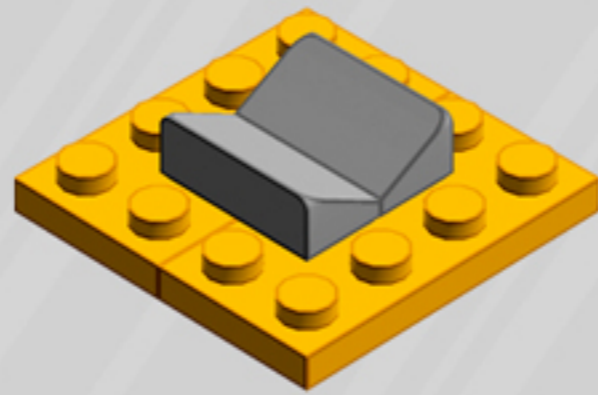

Crane Game

ORNAMENT

A LEGO® project by Chris McVeigh
chrismcveigh.com

• FLAME YELLOW •

	Element ID	Color	Description	Quantity
	407026	Black	Angular Brick 1X1	2
	6020193	Black	Angular Plate 1.5 Bot. 1X2 1/2	1
	306926	Black	Flat Tile 1X2	2
	302426	Black	Plate 1X1	2
	371026	Black	Plate 1X4	1
	4599499	Black	Plate 1X4 W. 2 Knobs	2
	370926	Black	Plate 2X4, 3Xø4.9	1
	6010831	Black	Round Plate 2X2 W/Eye	1
	4183133	Bright Yellowish Green	Plate 1X1 Round	7
	4624184	Flame Yellowish Orange	Bracelet Upper Part	7
	6003003	Flame Yellowish Orange	Brick 1X2	1
	6003004	Flame Yellowish Orange	Brick 1X4	2
	6099717	Flame Yellowish Orange	Flat Tile Corner 1X2X2	4

	Element ID	Color	Description	Quantity
	6003033	Flame Yellowish Orange	Plate 2X2	1
	6097511	Flame Yellowish Orange	Plate 2X4	2
	6102986	Medium Azure	Plate 1X1 Round	7
	4566522	Medium Lilac	Plate 1X1 Round	7
	4211353	Medium Stone Grey	Corner Plate 1X2X2	2
	6134378	Medium Stone Grey	Gold Ingot	1
	6124825	Medium Stone Grey	Pi.Round 1X1 W. Throughg. Hole	1
	4211398	Medium Stone Grey	Plate 1X2	2
	4611702	Medium Stone Grey	Plate 1X2 W. Vertical Shaft	1
	4568637	Medium Stone Grey	Roof Tile 1X2X2/3, Abs	3
	4542590	Medium Stone Grey	Stick Ø 3.2 W. Holder	1
	4633691	Silver Metallic	Plate 1X1 Round	4
	4620810	Transparent	Windscreen 2X4X2 Vertical	2