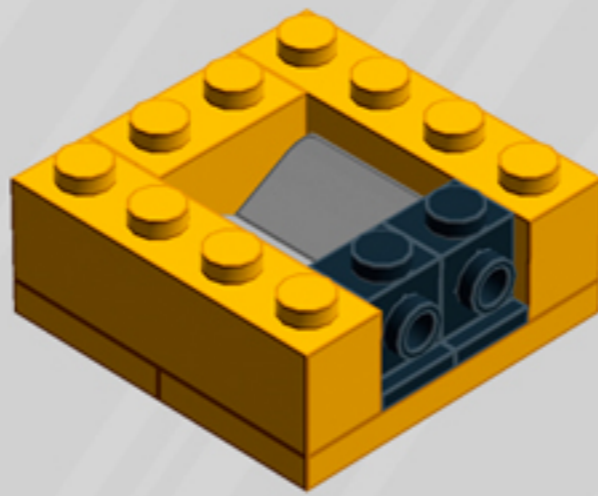

Crane Game

ORNAMENT

A LEGO® project by Chris McVeigh
chrismcveigh.com

• FLAME YELLOW •

	Element ID	Color	Description	Quantity
	407026	Black	Angular Brick 1X1	2
	6020193	Black	Angular Plate 1.5 Bot. 1X2 1/2	1
	306926	Black	Flat Tile 1X2	2
	302426	Black	Plate 1X1	2
	371026	Black	Plate 1X4	1
	4599499	Black	Plate 1X4 W. 2 Knobs	2
	370926	Black	Plate 2X4, 3Xø4.9	1
	6010831	Black	Round Plate 2X2 W/Eye	1
	4183133	Bright Yellowish Green	Plate 1X1 Round	7
	4624184	Flame Yellowish Orange	Bracelet Upper Part	7
	6003003	Flame Yellowish Orange	Brick 1X2	1
	6003004	Flame Yellowish Orange	Brick 1X4	2
	6099717	Flame Yellowish Orange	Flat Tile Corner 1X2X2	4

	Element ID	Color	Description	Quantity
	6003033	Flame Yellowish Orange	Plate 2X2	1
	6097511	Flame Yellowish Orange	Plate 2X4	2
	6102986	Medium Azure	Plate 1X1 Round	7
	4566522	Medium Lilac	Plate 1X1 Round	7
	4211353	Medium Stone Grey	Corner Plate 1X2X2	2
	6134378	Medium Stone Grey	Gold Ingot	1
	6124825	Medium Stone Grey	Pi.Round 1X1 W. Throughg. Hole	1
	4211398	Medium Stone Grey	Plate 1X2	2
	4611702	Medium Stone Grey	Plate 1X2 W. Vertical Shaft	1
	4568637	Medium Stone Grey	Roof Tile 1X2X2/3, Abs	3
	4542590	Medium Stone Grey	Stick Ø 3.2 W. Holder	1
	4633691	Silver Metallic	Plate 1X1 Round	4
	4620810	Transparent	Windscreen 2X4X2 Vertical	2