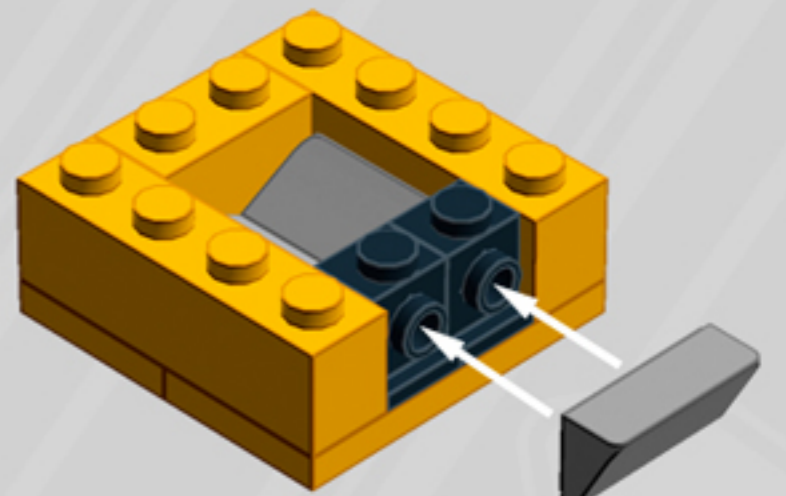

Crane Game

ORNAMENT

A LEGO® project by Chris McVeigh
chrismcveigh.com

• FLAME YELLOW •

	Element ID	Color	Description	Quantity
	407026	Black	Angular Brick 1X1	2
	6020193	Black	Angular Plate 1.5 Bot. 1X2 1/2	1
	306926	Black	Flat Tile 1X2	2
	302426	Black	Plate 1X1	2
	371026	Black	Plate 1X4	1
	4599499	Black	Plate 1X4 W. 2 Knobs	2
	370926	Black	Plate 2X4, 3Xø4.9	1
	6010831	Black	Round Plate 2X2 W/Eye	1
	4183133	Bright Yellowish Green	Plate 1X1 Round	7
	4624184	Flame Yellowish Orange	Bracelet Upper Part	7
	6003003	Flame Yellowish Orange	Brick 1X2	1
	6003004	Flame Yellowish Orange	Brick 1X4	2
	6099717	Flame Yellowish Orange	Flat Tile Corner 1X2X2	4

	Element ID	Color	Description	Quantity
	6003033	Flame Yellowish Orange	Plate 2X2	1
	6097511	Flame Yellowish Orange	Plate 2X4	2
	6102986	Medium Azure	Plate 1X1 Round	7
	4566522	Medium Lilac	Plate 1X1 Round	7
	4211353	Medium Stone Grey	Corner Plate 1X2X2	2
	6134378	Medium Stone Grey	Gold Ingot	1
	6124825	Medium Stone Grey	Pi.Round 1X1 W. Throughg. Hole	1
	4211398	Medium Stone Grey	Plate 1X2	2
	4611702	Medium Stone Grey	Plate 1X2 W. Vertical Shaft	1
	4568637	Medium Stone Grey	Roof Tile 1X2X2/3, Abs	3
	4542590	Medium Stone Grey	Stick Ø 3.2 W. Holder	1
	4633691	Silver Metallic	Plate 1X1 Round	4
	4620810	Transparent	Windscreen 2X4X2 Vertical	2