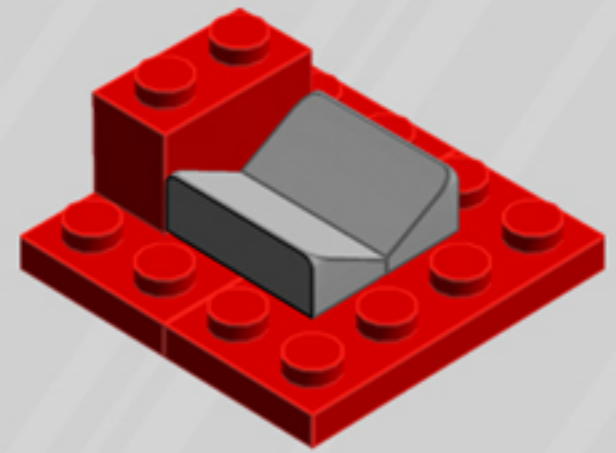

Crane Game

ORNAMENT

A LEGO® project by Chris McVeigh
chrismcveigh.com

• RED •

	Element ID	Color	Description	Quantity
	407026	Black	Angular Brick 1X1	2
	6020193	Black	Angular Plate 1.5 Bot. 1X2 1/2	1
	306926	Black	Flat Tile 1X2	2
	302426	Black	Plate 1X1	2
	371026	Black	Plate 1X4	1
	4599499	Black	Plate 1X4 W. 2 Knobs	2
	370926	Black	Plate 2X4, 3Xø4.9	1
	6010831	Black	Round Plate 2X2 W/Eye	1
	4157103	Bright Orange	Plate 1X1 Round	7
	6035617	Bright Red	Bracelet Upper Part	7
	300421	Bright Red	Brick 1X2	1
	301021	Bright Red	Brick 1X4	2
	6078641	Bright Red	Flat Tile Corner 1X2X2	4

	Element ID	Color	Description	Quantity
	302221	Bright Red	Plate 2X2	1
	302021	Bright Red	Plate 2X4	2
	6102986	Medium Azure	Plate 1X1 Round	7
	4566522	Medium Lilac	Plate 1X1 Round	7
	4211353	Medium Stone Grey	Corner Plate 1X2X2	2
	6134378	Medium Stone Grey	Gold Ingot	1
	6124825	Medium Stone Grey	Pl.Round 1X1 W. Throughg. Hole	1
	4211398	Medium Stone Grey	Plate 1X2	2
	4611702	Medium Stone Grey	Plate 1X2 W. Vertical Shaft	1
	4568637	Medium Stone Grey	Roof Tile 1X2X2/3, Abs	3
	4542590	Medium Stone Grey	Stick Ø 3.2 W. Holder	1
	4633691	Silver Metallic	Plate 1X1 Round	4
	4620810	Transparent	Windscreen 2X4X2 Vertical	2