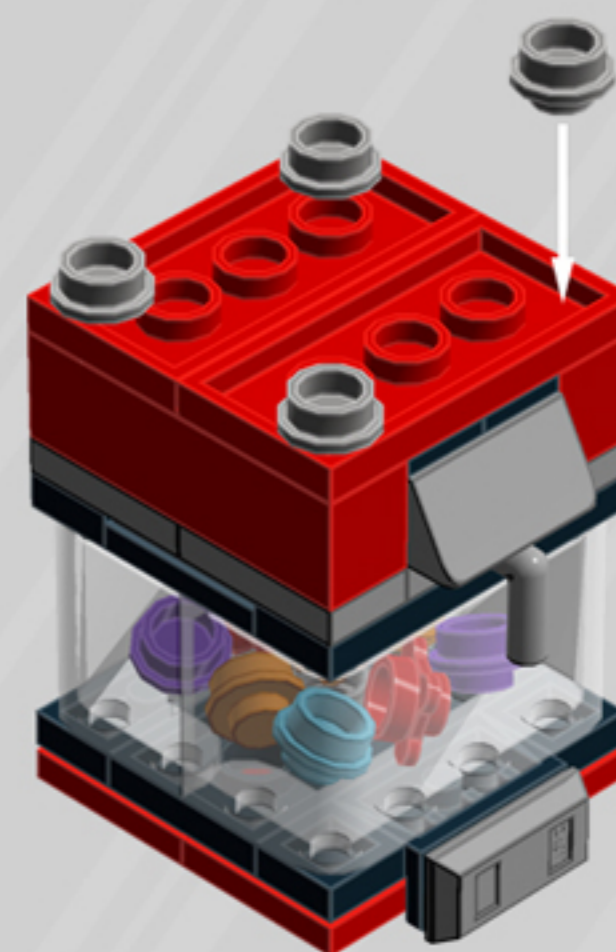

Crane Game

ORNAMENT

A LEGO® project by Chris McVeigh
chrismcveigh.com

• RED •

	Element ID	Color	Description	Quantity
	407026	Black	Angular Brick 1X1	2
	6020193	Black	Angular Plate 1.5 Bot. 1X2 1/2	1
	306926	Black	Flat Tile 1X2	2
	302426	Black	Plate 1X1	2
	371026	Black	Plate 1X4	1
	4599499	Black	Plate 1X4 W. 2 Knobs	2
	370926	Black	Plate 2X4, 3Xø4.9	1
	6010831	Black	Round Plate 2X2 W/Eye	1
	4157103	Bright Orange	Plate 1X1 Round	7
	6035617	Bright Red	Bracelet Upper Part	7
	300421	Bright Red	Brick 1X2	1
	301021	Bright Red	Brick 1X4	2
	6078641	Bright Red	Flat Tile Corner 1X2X2	4

	Element ID	Color	Description	Quantity
	302221	Bright Red	Plate 2X2	1
	302021	Bright Red	Plate 2X4	2
	6102986	Medium Azure	Plate 1X1 Round	7
	4566522	Medium Lilac	Plate 1X1 Round	7
	4211353	Medium Stone Grey	Corner Plate 1X2X2	2
	6134378	Medium Stone Grey	Gold Ingot	1
	6124825	Medium Stone Grey	Pl.Round 1X1 W. Throughg. Hole	1
	4211398	Medium Stone Grey	Plate 1X2	2
	4611702	Medium Stone Grey	Plate 1X2 W. Vertical Shaft	1
	4568637	Medium Stone Grey	Roof Tile 1X2X2/3, Abs	3
	4542590	Medium Stone Grey	Stick Ø 3.2 W. Holder	1
	4633691	Silver Metallic	Plate 1X1 Round	4
	4620810	Transparent	Windscreen 2X4X2 Vertical	2