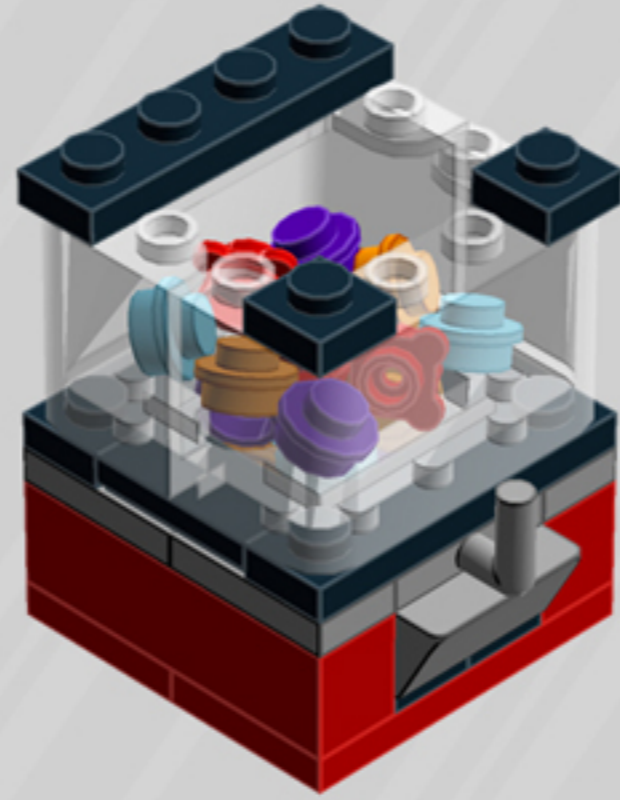

Crane Game

ORNAMENT

A LEGO® project by Chris McVeigh
chrismcveigh.com

• RED •

	Element ID	Color	Description	Quantity
	407026	Black	Angular Brick 1X1	2
	6020193	Black	Angular Plate 1.5 Bot. 1X2 1/2	1
	306926	Black	Flat Tile 1X2	2
	302426	Black	Plate 1X1	2
	371026	Black	Plate 1X4	1
	4599499	Black	Plate 1X4 W. 2 Knobs	2
	370926	Black	Plate 2X4, 3Xø4.9	1
	6010831	Black	Round Plate 2X2 W/Eye	1
	4157103	Bright Orange	Plate 1X1 Round	7
	6035617	Bright Red	Bracelet Upper Part	7
	300421	Bright Red	Brick 1X2	1
	301021	Bright Red	Brick 1X4	2
	6078641	Bright Red	Flat Tile Corner 1X2X2	4

	Element ID	Color	Description	Quantity
	302221	Bright Red	Plate 2X2	1
	302021	Bright Red	Plate 2X4	2
	6102986	Medium Azure	Plate 1X1 Round	7
	4566522	Medium Lilac	Plate 1X1 Round	7
	4211353	Medium Stone Grey	Corner Plate 1X2X2	2
	6134378	Medium Stone Grey	Gold Ingot	1
	6124825	Medium Stone Grey	Pl.Round 1X1 W. Throughg. Hole	1
	4211398	Medium Stone Grey	Plate 1X2	2
	4611702	Medium Stone Grey	Plate 1X2 W. Vertical Shaft	1
	4568637	Medium Stone Grey	Roof Tile 1X2X2/3, Abs	3
	4542590	Medium Stone Grey	Stick Ø 3.2 W. Holder	1
	4633691	Silver Metallic	Plate 1X1 Round	4
	4620810	Transparent	Windscreen 2X4X2 Vertical	2