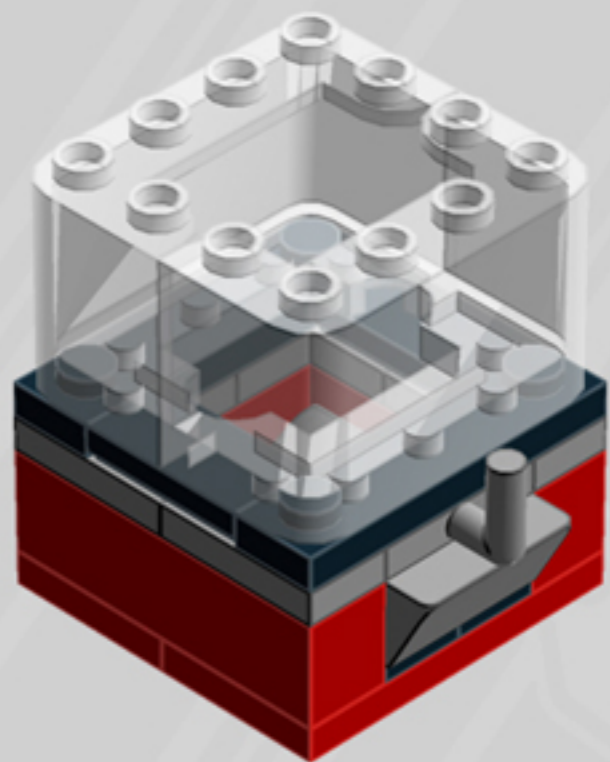

Crane Game

ORNAMENT

A LEGO® project by Chris McVeigh
chrismcveigh.com

• RED •

	Element ID	Color	Description	Quantity
	407026	Black	Angular Brick 1X1	2
	6020193	Black	Angular Plate 1.5 Bot. 1X2 1/2	1
	306926	Black	Flat Tile 1X2	2
	302426	Black	Plate 1X1	2
	371026	Black	Plate 1X4	1
	4599499	Black	Plate 1X4 W. 2 Knobs	2
	370926	Black	Plate 2X4, 3Xø4.9	1
	6010831	Black	Round Plate 2X2 W/Eye	1
	4157103	Bright Orange	Plate 1X1 Round	7
	6035617	Bright Red	Bracelet Upper Part	7
	300421	Bright Red	Brick 1X2	1
	301021	Bright Red	Brick 1X4	2
	6078641	Bright Red	Flat Tile Corner 1X2X2	4

	Element ID	Color	Description	Quantity
	302221	Bright Red	Plate 2X2	1
	302021	Bright Red	Plate 2X4	2
	6102986	Medium Azure	Plate 1X1 Round	7
	4566522	Medium Lilac	Plate 1X1 Round	7
	4211353	Medium Stone Grey	Corner Plate 1X2X2	2
	6134378	Medium Stone Grey	Gold Ingot	1
	6124825	Medium Stone Grey	Pl.Round 1X1 W. Throughg. Hole	1
	4211398	Medium Stone Grey	Plate 1X2	2
	4611702	Medium Stone Grey	Plate 1X2 W. Vertical Shaft	1
	4568637	Medium Stone Grey	Roof Tile 1X2X2/3, Abs	3
	4542590	Medium Stone Grey	Stick Ø 3.2 W. Holder	1
	4633691	Silver Metallic	Plate 1X1 Round	4
	4620810	Transparent	Windscreen 2X4X2 Vertical	2