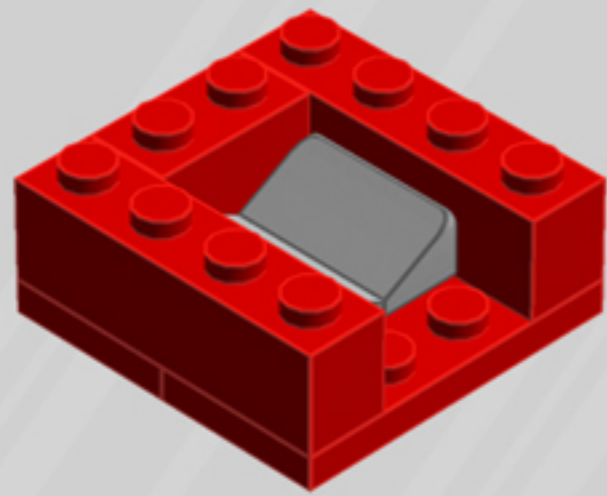

Crane Game

ORNAMENT

A LEGO® project by Chris McVeigh
chrismcveigh.com

• RED •

	Element ID	Color	Description	Quantity
	407026	Black	Angular Brick 1X1	2
	6020193	Black	Angular Plate 1.5 Bot. 1X2 1/2	1
	306926	Black	Flat Tile 1X2	2
	302426	Black	Plate 1X1	2
	371026	Black	Plate 1X4	1
	4599499	Black	Plate 1X4 W. 2 Knobs	2
	370926	Black	Plate 2X4, 3Xø4.9	1
	6010831	Black	Round Plate 2X2 W/Eye	1
	4157103	Bright Orange	Plate 1X1 Round	7
	6035617	Bright Red	Bracelet Upper Part	7
	300421	Bright Red	Brick 1X2	1
	301021	Bright Red	Brick 1X4	2
	6078641	Bright Red	Flat Tile Corner 1X2X2	4

	Element ID	Color	Description	Quantity
	302221	Bright Red	Plate 2X2	1
	302021	Bright Red	Plate 2X4	2
	6102986	Medium Azure	Plate 1X1 Round	7
	4566522	Medium Lilac	Plate 1X1 Round	7
	4211353	Medium Stone Grey	Corner Plate 1X2X2	2
	6134378	Medium Stone Grey	Gold Ingot	1
	6124825	Medium Stone Grey	Pl.Round 1X1 W. Throughg. Hole	1
	4211398	Medium Stone Grey	Plate 1X2	2
	4611702	Medium Stone Grey	Plate 1X2 W. Vertical Shaft	1
	4568637	Medium Stone Grey	Roof Tile 1X2X2/3, Abs	3
	4542590	Medium Stone Grey	Stick Ø 3.2 W. Holder	1
	4633691	Silver Metallic	Plate 1X1 Round	4
	4620810	Transparent	Windscreen 2X4X2 Vertical	2