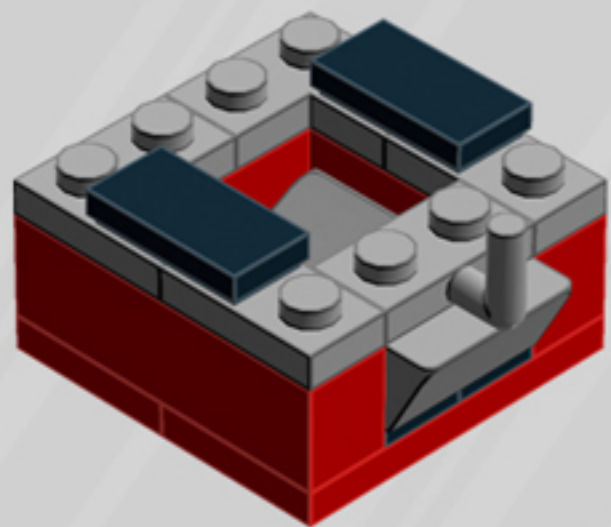

Crane Game

ORNAMENT

A LEGO® project by Chris McVeigh
chrismcveigh.com

• RED •

	Element ID	Color	Description	Quantity
	407026	Black	Angular Brick 1X1	2
	6020193	Black	Angular Plate 1.5 Bot. 1X2 1/2	1
	306926	Black	Flat Tile 1X2	2
	302426	Black	Plate 1X1	2
	371026	Black	Plate 1X4	1
	4599499	Black	Plate 1X4 W. 2 Knobs	2
	370926	Black	Plate 2X4, 3Xø4.9	1
	6010831	Black	Round Plate 2X2 W/Eye	1
	4157103	Bright Orange	Plate 1X1 Round	7
	6035617	Bright Red	Bracelet Upper Part	7
	300421	Bright Red	Brick 1X2	1
	301021	Bright Red	Brick 1X4	2
	6078641	Bright Red	Flat Tile Corner 1X2X2	4

	Element ID	Color	Description	Quantity
	302221	Bright Red	Plate 2X2	1
	302021	Bright Red	Plate 2X4	2
	6102986	Medium Azure	Plate 1X1 Round	7
	4566522	Medium Lilac	Plate 1X1 Round	7
	4211353	Medium Stone Grey	Corner Plate 1X2X2	2
	6134378	Medium Stone Grey	Gold Ingot	1
	6124825	Medium Stone Grey	Pl.Round 1X1 W. Throughg. Hole	1
	4211398	Medium Stone Grey	Plate 1X2	2
	4611702	Medium Stone Grey	Plate 1X2 W. Vertical Shaft	1
	4568637	Medium Stone Grey	Roof Tile 1X2X2/3, Abs	3
	4542590	Medium Stone Grey	Stick Ø 3.2 W. Holder	1
	4633691	Silver Metallic	Plate 1X1 Round	4
	4620810	Transparent	Windscreen 2X4X2 Vertical	2