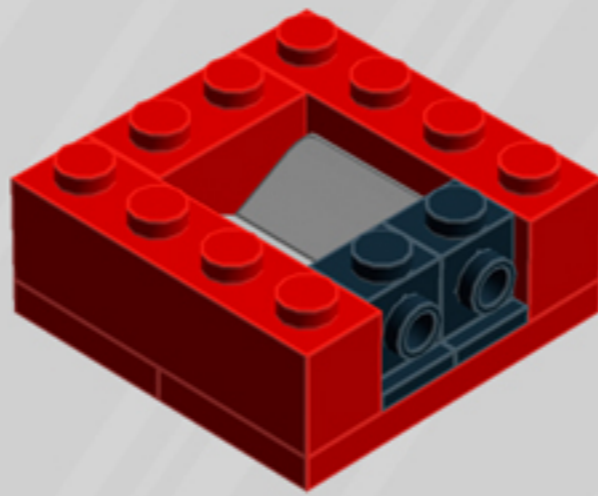

Crane Game

ORNAMENT

A LEGO® project by Chris McVeigh
chrismcveigh.com

• RED •

	Element ID	Color	Description	Quantity
	407026	Black	Angular Brick 1X1	2
	6020193	Black	Angular Plate 1.5 Bot. 1X2 1/2	1
	306926	Black	Flat Tile 1X2	2
	302426	Black	Plate 1X1	2
	371026	Black	Plate 1X4	1
	4599499	Black	Plate 1X4 W. 2 Knobs	2
	370926	Black	Plate 2X4, 3Xø4.9	1
	6010831	Black	Round Plate 2X2 W/Eye	1
	4157103	Bright Orange	Plate 1X1 Round	7
	6035617	Bright Red	Bracelet Upper Part	7
	300421	Bright Red	Brick 1X2	1
	301021	Bright Red	Brick 1X4	2
	6078641	Bright Red	Flat Tile Corner 1X2X2	4

	Element ID	Color	Description	Quantity
	302221	Bright Red	Plate 2X2	1
	302021	Bright Red	Plate 2X4	2
	6102986	Medium Azure	Plate 1X1 Round	7
	4566522	Medium Lilac	Plate 1X1 Round	7
	4211353	Medium Stone Grey	Corner Plate 1X2X2	2
	6134378	Medium Stone Grey	Gold Ingot	1
	6124825	Medium Stone Grey	Pl.Round 1X1 W. Throughg. Hole	1
	4211398	Medium Stone Grey	Plate 1X2	2
	4611702	Medium Stone Grey	Plate 1X2 W. Vertical Shaft	1
	4568637	Medium Stone Grey	Roof Tile 1X2X2/3, Abs	3
	4542590	Medium Stone Grey	Stick Ø 3.2 W. Holder	1
	4633691	Silver Metallic	Plate 1X1 Round	4
	4620810	Transparent	Windscreen 2X4X2 Vertical	2