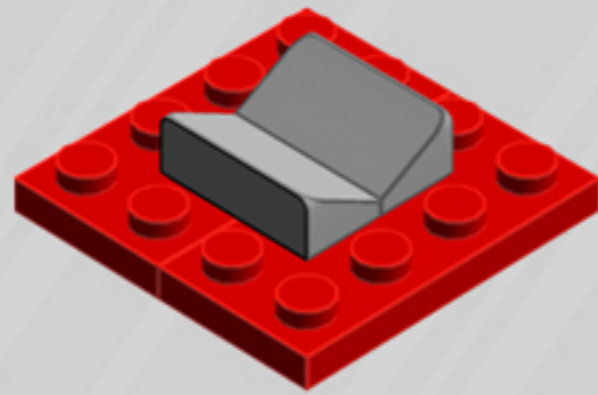

Crane Game

ORNAMENT

A LEGO® project by Chris McVeigh
chrismcveigh.com

• RED •

	Element ID	Color	Description	Quantity
	407026	Black	Angular Brick 1X1	2
	6020193	Black	Angular Plate 1.5 Bot. 1X2 1/2	1
	306926	Black	Flat Tile 1X2	2
	302426	Black	Plate 1X1	2
	371026	Black	Plate 1X4	1
	4599499	Black	Plate 1X4 W. 2 Knobs	2
	370926	Black	Plate 2X4, 3Xø4.9	1
	6010831	Black	Round Plate 2X2 W/Eye	1
	4157103	Bright Orange	Plate 1X1 Round	7
	6035617	Bright Red	Bracelet Upper Part	7
	300421	Bright Red	Brick 1X2	1
	301021	Bright Red	Brick 1X4	2
	6078641	Bright Red	Flat Tile Corner 1X2X2	4

	Element ID	Color	Description	Quantity
	302221	Bright Red	Plate 2X2	1
	302021	Bright Red	Plate 2X4	2
	6102986	Medium Azure	Plate 1X1 Round	7
	4566522	Medium Lilac	Plate 1X1 Round	7
	4211353	Medium Stone Grey	Corner Plate 1X2X2	2
	6134378	Medium Stone Grey	Gold Ingot	1
	6124825	Medium Stone Grey	Pl.Round 1X1 W. Throughg. Hole	1
	4211398	Medium Stone Grey	Plate 1X2	2
	4611702	Medium Stone Grey	Plate 1X2 W. Vertical Shaft	1
	4568637	Medium Stone Grey	Roof Tile 1X2X2/3, Abs	3
	4542590	Medium Stone Grey	Stick Ø 3.2 W. Holder	1
	4633691	Silver Metallic	Plate 1X1 Round	4
	4620810	Transparent	Windscreen 2X4X2 Vertical	2