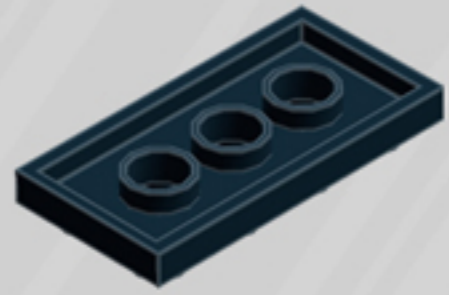

Crane Game

ORNAMENT

A LEGO® project by Chris McVeigh
chrismcveigh.com

• RED •

	Element ID	Color	Description	Quantity
	407026	Black	Angular Brick 1X1	2
	6020193	Black	Angular Plate 1.5 Bot. 1X2 1/2	1
	306926	Black	Flat Tile 1X2	2
	302426	Black	Plate 1X1	2
	371026	Black	Plate 1X4	1
	4599499	Black	Plate 1X4 W. 2 Knobs	2
	370926	Black	Plate 2X4, 3Xø4.9	1
	6010831	Black	Round Plate 2X2 W/Eye	1
	4157103	Bright Orange	Plate 1X1 Round	7
	6035617	Bright Red	Bracelet Upper Part	7
	300421	Bright Red	Brick 1X2	1
	301021	Bright Red	Brick 1X4	2
	6078641	Bright Red	Flat Tile Corner 1X2X2	4

	Element ID	Color	Description	Quantity
	302221	Bright Red	Plate 2X2	1
	302021	Bright Red	Plate 2X4	2
	6102986	Medium Azure	Plate 1X1 Round	7
	4566522	Medium Lilac	Plate 1X1 Round	7
	4211353	Medium Stone Grey	Corner Plate 1X2X2	2
	6134378	Medium Stone Grey	Gold Ingot	1
	6124825	Medium Stone Grey	Pl.Round 1X1 W. Throughg. Hole	1
	4211398	Medium Stone Grey	Plate 1X2	2
	4611702	Medium Stone Grey	Plate 1X2 W. Vertical Shaft	1
	4568637	Medium Stone Grey	Roof Tile 1X2X2/3, Abs	3
	4542590	Medium Stone Grey	Stick Ø 3.2 W. Holder	1
	4633691	Silver Metallic	Plate 1X1 Round	4
	4620810	Transparent	Windscreen 2X4X2 Vertical	2