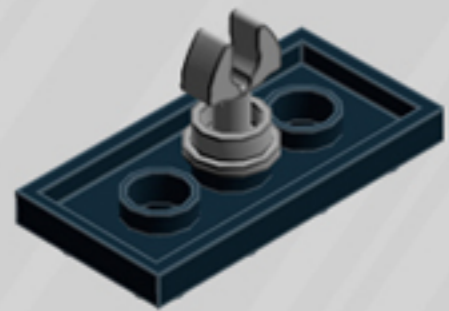

Crane Game

ORNAMENT

A LEGO® project by Chris McVeigh
chrismcveigh.com

• RED •

	Element ID	Color	Description	Quantity
	407026	Black	Angular Brick 1X1	2
	6020193	Black	Angular Plate 1.5 Bot. 1X2 1/2	1
	306926	Black	Flat Tile 1X2	2
	302426	Black	Plate 1X1	2
	371026	Black	Plate 1X4	1
	4599499	Black	Plate 1X4 W. 2 Knobs	2
	370926	Black	Plate 2X4, 3Xø4.9	1
	6010831	Black	Round Plate 2X2 W/Eye	1
	4157103	Bright Orange	Plate 1X1 Round	7
	6035617	Bright Red	Bracelet Upper Part	7
	300421	Bright Red	Brick 1X2	1
	301021	Bright Red	Brick 1X4	2
	6078641	Bright Red	Flat Tile Corner 1X2X2	4

	Element ID	Color	Description	Quantity
	302221	Bright Red	Plate 2X2	1
	302021	Bright Red	Plate 2X4	2
	6102986	Medium Azure	Plate 1X1 Round	7
	4566522	Medium Lilac	Plate 1X1 Round	7
	4211353	Medium Stone Grey	Corner Plate 1X2X2	2
	6134378	Medium Stone Grey	Gold Ingot	1
	6124825	Medium Stone Grey	Pl.Round 1X1 W. Throughg. Hole	1
	4211398	Medium Stone Grey	Plate 1X2	2
	4611702	Medium Stone Grey	Plate 1X2 W. Vertical Shaft	1
	4568637	Medium Stone Grey	Roof Tile 1X2X2/3, Abs	3
	4542590	Medium Stone Grey	Stick Ø 3.2 W. Holder	1
	4633691	Silver Metallic	Plate 1X1 Round	4
	4620810	Transparent	Windscreen 2X4X2 Vertical	2