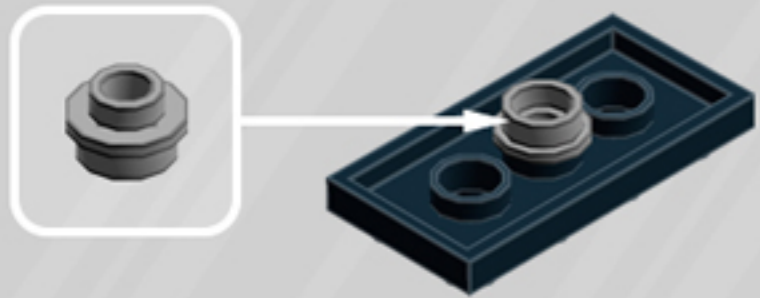

Crane Game

ORNAMENT

A LEGO® project by Chris McVeigh
chrismcveigh.com

• RED •

	Element ID	Color	Description	Quantity
	407026	Black	Angular Brick 1X1	2
	6020193	Black	Angular Plate 1.5 Bot. 1X2 1/2	1
	306926	Black	Flat Tile 1X2	2
	302426	Black	Plate 1X1	2
	371026	Black	Plate 1X4	1
	4599499	Black	Plate 1X4 W. 2 Knobs	2
	370926	Black	Plate 2X4, 3Xø4.9	1
	6010831	Black	Round Plate 2X2 W/Eye	1
	4157103	Bright Orange	Plate 1X1 Round	7
	6035617	Bright Red	Bracelet Upper Part	7
	300421	Bright Red	Brick 1X2	1
	301021	Bright Red	Brick 1X4	2
	6078641	Bright Red	Flat Tile Corner 1X2X2	4

	Element ID	Color	Description	Quantity
	302221	Bright Red	Plate 2X2	1
	302021	Bright Red	Plate 2X4	2
	6102986	Medium Azure	Plate 1X1 Round	7
	4566522	Medium Lilac	Plate 1X1 Round	7
	4211353	Medium Stone Grey	Corner Plate 1X2X2	2
	6134378	Medium Stone Grey	Gold Ingot	1
	6124825	Medium Stone Grey	Pl.Round 1X1 W. Throughg. Hole	1
	4211398	Medium Stone Grey	Plate 1X2	2
	4611702	Medium Stone Grey	Plate 1X2 W. Vertical Shaft	1
	4568637	Medium Stone Grey	Roof Tile 1X2X2/3, Abs	3
	4542590	Medium Stone Grey	Stick Ø 3.2 W. Holder	1
	4633691	Silver Metallic	Plate 1X1 Round	4
	4620810	Transparent	Windscreen 2X4X2 Vertical	2