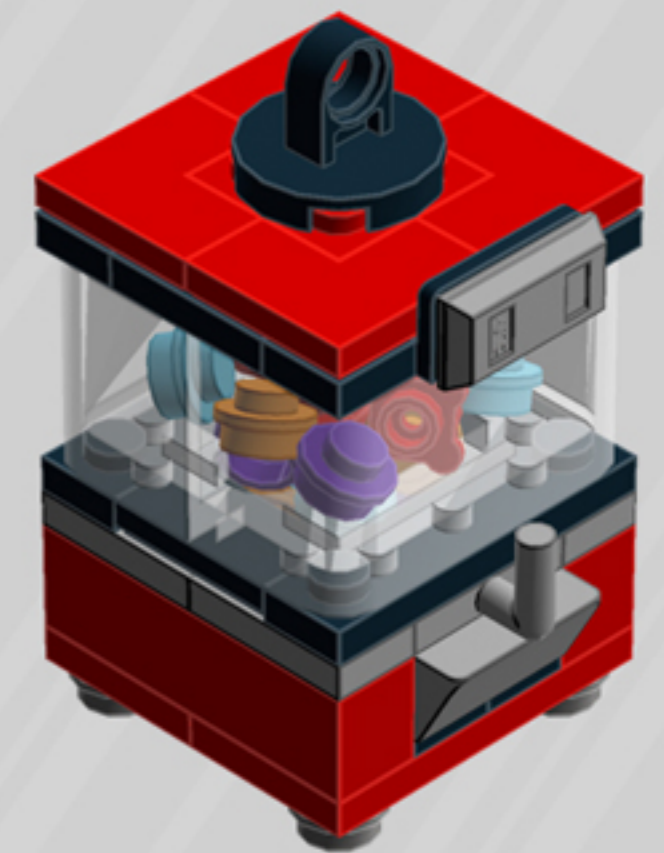

Crane Game

ORNAMENT

A LEGO® project by Chris McVeigh
chrismcveigh.com

• RED •

	Element ID	Color	Description	Quantity
	407026	Black	Angular Brick 1X1	2
	6020193	Black	Angular Plate 1.5 Bot. 1X2 1/2	1
	306926	Black	Flat Tile 1X2	2
	302426	Black	Plate 1X1	2
	371026	Black	Plate 1X4	1
	4599499	Black	Plate 1X4 W. 2 Knobs	2
	370926	Black	Plate 2X4, 3Xø4.9	1
	6010831	Black	Round Plate 2X2 W/Eye	1
	4157103	Bright Orange	Plate 1X1 Round	7
	6035617	Bright Red	Bracelet Upper Part	7
	300421	Bright Red	Brick 1X2	1
	301021	Bright Red	Brick 1X4	2
	6078641	Bright Red	Flat Tile Corner 1X2X2	4

	Element ID	Color	Description	Quantity
	302221	Bright Red	Plate 2X2	1
	302021	Bright Red	Plate 2X4	2
	6102986	Medium Azure	Plate 1X1 Round	7
	4566522	Medium Lilac	Plate 1X1 Round	7
	4211353	Medium Stone Grey	Corner Plate 1X2X2	2
	6134378	Medium Stone Grey	Gold Ingot	1
	6124825	Medium Stone Grey	Pl.Round 1X1 W. Throughg. Hole	1
	4211398	Medium Stone Grey	Plate 1X2	2
	4611702	Medium Stone Grey	Plate 1X2 W. Vertical Shaft	1
	4568637	Medium Stone Grey	Roof Tile 1X2X2/3, Abs	3
	4542590	Medium Stone Grey	Stick Ø 3.2 W. Holder	1
	4633691	Silver Metallic	Plate 1X1 Round	4
	4620810	Transparent	Windscreen 2X4X2 Vertical	2