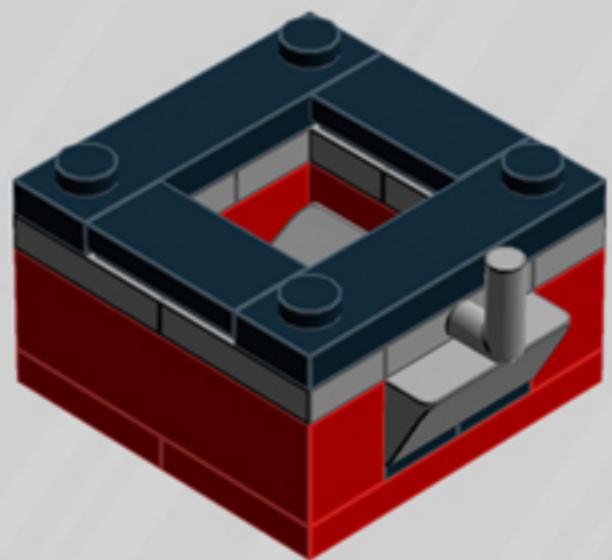

Crane Game

ORNAMENT

A LEGO® project by Chris McVeigh
chrismcveigh.com

• RED •

	Element ID	Color	Description	Quantity
	407026	Black	Angular Brick 1X1	2
	6020193	Black	Angular Plate 1.5 Bot. 1X2 1/2	1
	306926	Black	Flat Tile 1X2	2
	302426	Black	Plate 1X1	2
	371026	Black	Plate 1X4	1
	4599499	Black	Plate 1X4 W. 2 Knobs	2
	370926	Black	Plate 2X4, 3Xø4.9	1
	6010831	Black	Round Plate 2X2 W/Eye	1
	4157103	Bright Orange	Plate 1X1 Round	7
	6035617	Bright Red	Bracelet Upper Part	7
	300421	Bright Red	Brick 1X2	1
	301021	Bright Red	Brick 1X4	2
	6078641	Bright Red	Flat Tile Corner 1X2X2	4

	Element ID	Color	Description	Quantity
	302221	Bright Red	Plate 2X2	1
	302021	Bright Red	Plate 2X4	2
	6102986	Medium Azure	Plate 1X1 Round	7
	4566522	Medium Lilac	Plate 1X1 Round	7
	4211353	Medium Stone Grey	Corner Plate 1X2X2	2
	6134378	Medium Stone Grey	Gold Ingot	1
	6124825	Medium Stone Grey	Pl.Round 1X1 W. Throughg. Hole	1
	4211398	Medium Stone Grey	Plate 1X2	2
	4611702	Medium Stone Grey	Plate 1X2 W. Vertical Shaft	1
	4568637	Medium Stone Grey	Roof Tile 1X2X2/3, Abs	3
	4542590	Medium Stone Grey	Stick Ø 3.2 W. Holder	1
	4633691	Silver Metallic	Plate 1X1 Round	4
	4620810	Transparent	Windscreen 2X4X2 Vertical	2