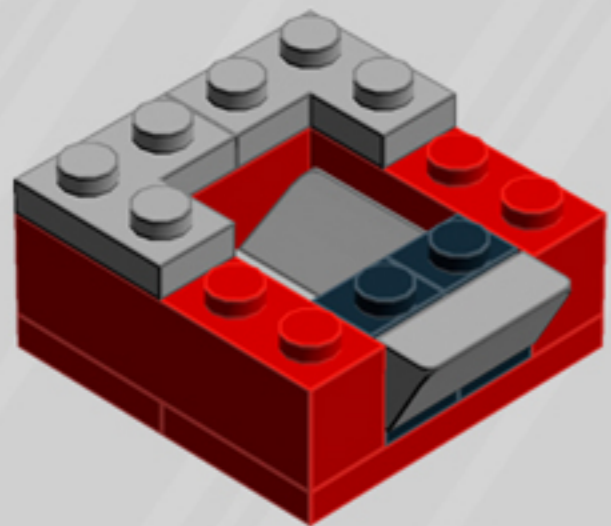

Crane Game

ORNAMENT

A LEGO® project by Chris McVeigh
chrismcveigh.com

• RED •

	Element ID	Color	Description	Quantity
	407026	Black	Angular Brick 1X1	2
	6020193	Black	Angular Plate 1.5 Bot. 1X2 1/2	1
	306926	Black	Flat Tile 1X2	2
	302426	Black	Plate 1X1	2
	371026	Black	Plate 1X4	1
	4599499	Black	Plate 1X4 W. 2 Knobs	2
	370926	Black	Plate 2X4, 3Xø4.9	1
	6010831	Black	Round Plate 2X2 W/Eye	1
	4157103	Bright Orange	Plate 1X1 Round	7
	6035617	Bright Red	Bracelet Upper Part	7
	300421	Bright Red	Brick 1X2	1
	301021	Bright Red	Brick 1X4	2
	6078641	Bright Red	Flat Tile Corner 1X2X2	4

	Element ID	Color	Description	Quantity
	302221	Bright Red	Plate 2X2	1
	302021	Bright Red	Plate 2X4	2
	6102986	Medium Azure	Plate 1X1 Round	7
	4566522	Medium Lilac	Plate 1X1 Round	7
	4211353	Medium Stone Grey	Corner Plate 1X2X2	2
	6134378	Medium Stone Grey	Gold Ingot	1
	6124825	Medium Stone Grey	Pl.Round 1X1 W. Throughg. Hole	1
	4211398	Medium Stone Grey	Plate 1X2	2
	4611702	Medium Stone Grey	Plate 1X2 W. Vertical Shaft	1
	4568637	Medium Stone Grey	Roof Tile 1X2X2/3, Abs	3
	4542590	Medium Stone Grey	Stick Ø 3.2 W. Holder	1
	4633691	Silver Metallic	Plate 1X1 Round	4
	4620810	Transparent	Windscreen 2X4X2 Vertical	2