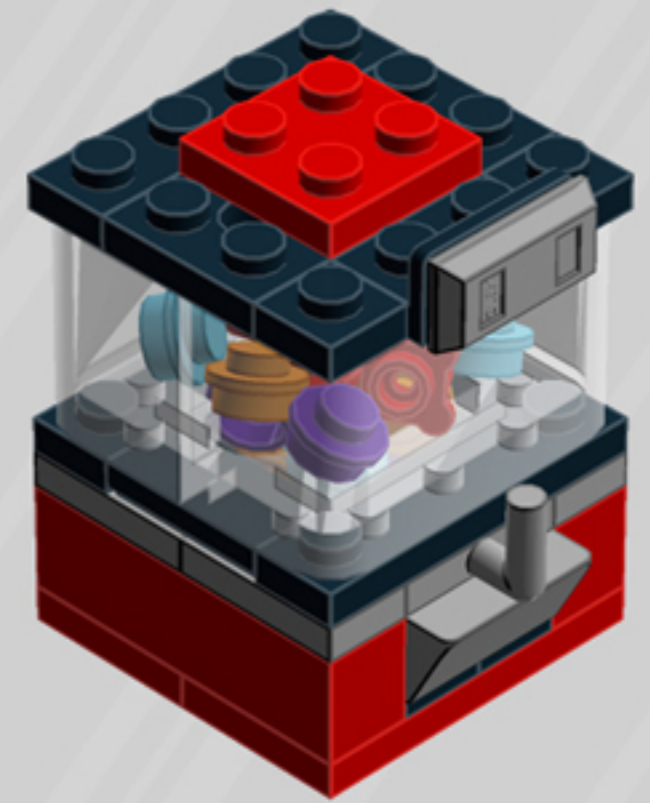

Crane Game

ORNAMENT

A LEGO® project by Chris McVeigh
chrismcveigh.com

• RED •

	Element ID	Color	Description	Quantity
	407026	Black	Angular Brick 1X1	2
	6020193	Black	Angular Plate 1.5 Bot. 1X2 1/2	1
	306926	Black	Flat Tile 1X2	2
	302426	Black	Plate 1X1	2
	371026	Black	Plate 1X4	1
	4599499	Black	Plate 1X4 W. 2 Knobs	2
	370926	Black	Plate 2X4, 3Xø4.9	1
	6010831	Black	Round Plate 2X2 W/Eye	1
	4157103	Bright Orange	Plate 1X1 Round	7
	6035617	Bright Red	Bracelet Upper Part	7
	300421	Bright Red	Brick 1X2	1
	301021	Bright Red	Brick 1X4	2
	6078641	Bright Red	Flat Tile Corner 1X2X2	4

	Element ID	Color	Description	Quantity
	302221	Bright Red	Plate 2X2	1
	302021	Bright Red	Plate 2X4	2
	6102986	Medium Azure	Plate 1X1 Round	7
	4566522	Medium Lilac	Plate 1X1 Round	7
	4211353	Medium Stone Grey	Corner Plate 1X2X2	2
	6134378	Medium Stone Grey	Gold Ingot	1
	6124825	Medium Stone Grey	Pl.Round 1X1 W. Throughg. Hole	1
	4211398	Medium Stone Grey	Plate 1X2	2
	4611702	Medium Stone Grey	Plate 1X2 W. Vertical Shaft	1
	4568637	Medium Stone Grey	Roof Tile 1X2X2/3, Abs	3
	4542590	Medium Stone Grey	Stick Ø 3.2 W. Holder	1
	4633691	Silver Metallic	Plate 1X1 Round	4
	4620810	Transparent	Windscreen 2X4X2 Vertical	2