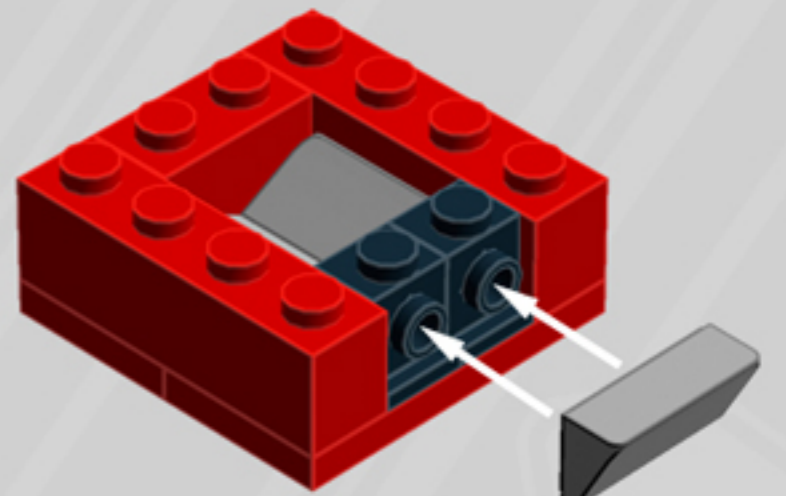

Crane Game

ORNAMENT

A LEGO® project by Chris McVeigh
chrismcveigh.com

• RED •

	Element ID	Color	Description	Quantity
	407026	Black	Angular Brick 1X1	2
	6020193	Black	Angular Plate 1.5 Bot. 1X2 1/2	1
	306926	Black	Flat Tile 1X2	2
	302426	Black	Plate 1X1	2
	371026	Black	Plate 1X4	1
	4599499	Black	Plate 1X4 W. 2 Knobs	2
	370926	Black	Plate 2X4, 3Xø4.9	1
	6010831	Black	Round Plate 2X2 W/Eye	1
	4157103	Bright Orange	Plate 1X1 Round	7
	6035617	Bright Red	Bracelet Upper Part	7
	300421	Bright Red	Brick 1X2	1
	301021	Bright Red	Brick 1X4	2
	6078641	Bright Red	Flat Tile Corner 1X2X2	4

	Element ID	Color	Description	Quantity
	302221	Bright Red	Plate 2X2	1
	302021	Bright Red	Plate 2X4	2
	6102986	Medium Azure	Plate 1X1 Round	7
	4566522	Medium Lilac	Plate 1X1 Round	7
	4211353	Medium Stone Grey	Corner Plate 1X2X2	2
	6134378	Medium Stone Grey	Gold Ingot	1
	6124825	Medium Stone Grey	Pl.Round 1X1 W. Throughg. Hole	1
	4211398	Medium Stone Grey	Plate 1X2	2
	4611702	Medium Stone Grey	Plate 1X2 W. Vertical Shaft	1
	4568637	Medium Stone Grey	Roof Tile 1X2X2/3, Abs	3
	4542590	Medium Stone Grey	Stick Ø 3.2 W. Holder	1
	4633691	Silver Metallic	Plate 1X1 Round	4
	4620810	Transparent	Windscreen 2X4X2 Vertical	2