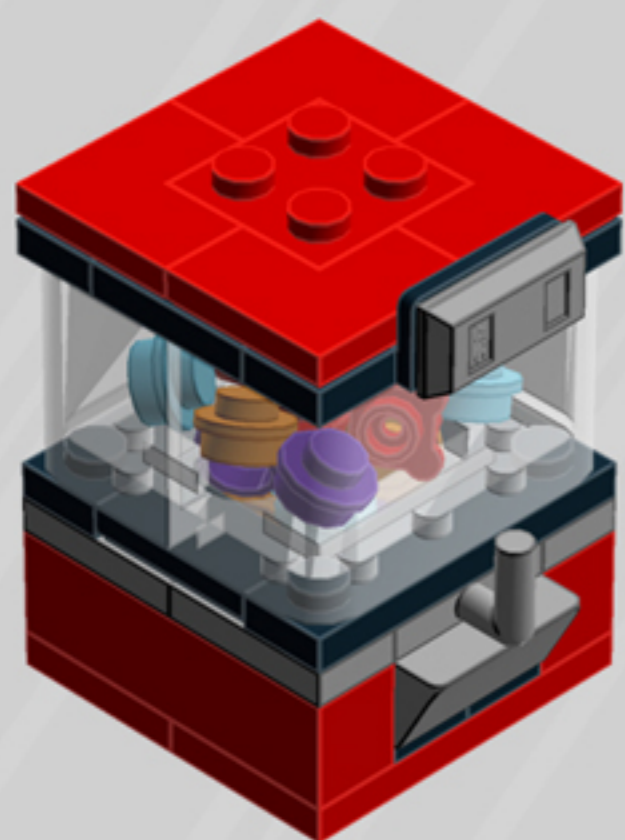

Crane Game

ORNAMENT

A LEGO® project by Chris McVeigh
chrismcveigh.com

• RED •

	Element ID	Color	Description	Quantity
	407026	Black	Angular Brick 1X1	2
	6020193	Black	Angular Plate 1.5 Bot. 1X2 1/2	1
	306926	Black	Flat Tile 1X2	2
	302426	Black	Plate 1X1	2
	371026	Black	Plate 1X4	1
	4599499	Black	Plate 1X4 W. 2 Knobs	2
	370926	Black	Plate 2X4, 3Xø4.9	1
	6010831	Black	Round Plate 2X2 W/Eye	1
	4157103	Bright Orange	Plate 1X1 Round	7
	6035617	Bright Red	Bracelet Upper Part	7
	300421	Bright Red	Brick 1X2	1
	301021	Bright Red	Brick 1X4	2
	6078641	Bright Red	Flat Tile Corner 1X2X2	4

	Element ID	Color	Description	Quantity
	302221	Bright Red	Plate 2X2	1
	302021	Bright Red	Plate 2X4	2
	6102986	Medium Azure	Plate 1X1 Round	7
	4566522	Medium Lilac	Plate 1X1 Round	7
	4211353	Medium Stone Grey	Corner Plate 1X2X2	2
	6134378	Medium Stone Grey	Gold Ingot	1
	6124825	Medium Stone Grey	Pl.Round 1X1 W. Throughg. Hole	1
	4211398	Medium Stone Grey	Plate 1X2	2
	4611702	Medium Stone Grey	Plate 1X2 W. Vertical Shaft	1
	4568637	Medium Stone Grey	Roof Tile 1X2X2/3, Abs	3
	4542590	Medium Stone Grey	Stick Ø 3.2 W. Holder	1
	4633691	Silver Metallic	Plate 1X1 Round	4
	4620810	Transparent	Windscreen 2X4X2 Vertical	2