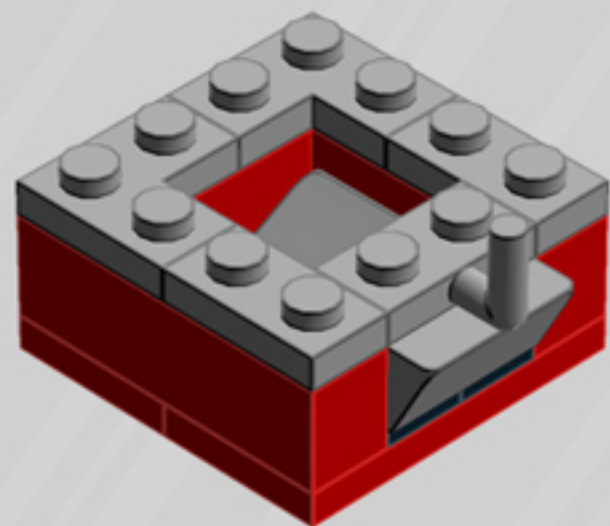

Crane Game

ORNAMENT

A LEGO® project by Chris McVeigh
chrismcveigh.com

• RED •

	Element ID	Color	Description	Quantity
	407026	Black	Angular Brick 1X1	2
	6020193	Black	Angular Plate 1.5 Bot. 1X2 1/2	1
	306926	Black	Flat Tile 1X2	2
	302426	Black	Plate 1X1	2
	371026	Black	Plate 1X4	1
	4599499	Black	Plate 1X4 W. 2 Knobs	2
	370926	Black	Plate 2X4, 3Xø4.9	1
	6010831	Black	Round Plate 2X2 W/Eye	1
	4157103	Bright Orange	Plate 1X1 Round	7
	6035617	Bright Red	Bracelet Upper Part	7
	300421	Bright Red	Brick 1X2	1
	301021	Bright Red	Brick 1X4	2
	6078641	Bright Red	Flat Tile Corner 1X2X2	4

	Element ID	Color	Description	Quantity
	302221	Bright Red	Plate 2X2	1
	302021	Bright Red	Plate 2X4	2
	6102986	Medium Azure	Plate 1X1 Round	7
	4566522	Medium Lilac	Plate 1X1 Round	7
	4211353	Medium Stone Grey	Corner Plate 1X2X2	2
	6134378	Medium Stone Grey	Gold Ingot	1
	6124825	Medium Stone Grey	Pl.Round 1X1 W. Throughg. Hole	1
	4211398	Medium Stone Grey	Plate 1X2	2
	4611702	Medium Stone Grey	Plate 1X2 W. Vertical Shaft	1
	4568637	Medium Stone Grey	Roof Tile 1X2X2/3, Abs	3
	4542590	Medium Stone Grey	Stick Ø 3.2 W. Holder	1
	4633691	Silver Metallic	Plate 1X1 Round	4
	4620810	Transparent	Windscreen 2X4X2 Vertical	2