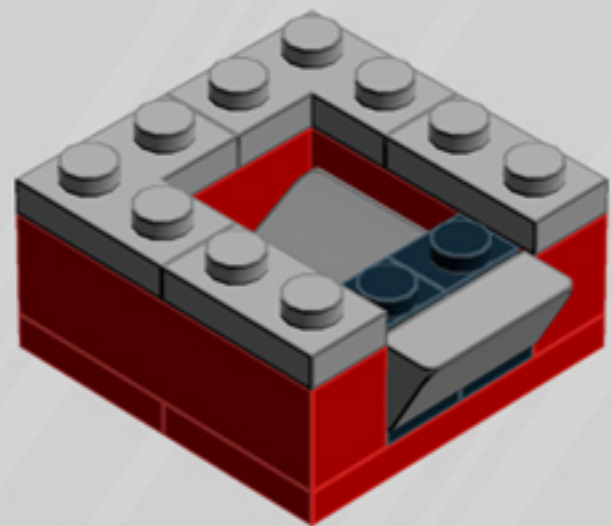

Crane Game

ORNAMENT

A LEGO® project by Chris McVeigh
chrismcveigh.com

• RED •

	Element ID	Color	Description	Quantity
	407026	Black	Angular Brick 1X1	2
	6020193	Black	Angular Plate 1.5 Bot. 1X2 1/2	1
	306926	Black	Flat Tile 1X2	2
	302426	Black	Plate 1X1	2
	371026	Black	Plate 1X4	1
	4599499	Black	Plate 1X4 W. 2 Knobs	2
	370926	Black	Plate 2X4, 3Xø4.9	1
	6010831	Black	Round Plate 2X2 W/Eye	1
	4157103	Bright Orange	Plate 1X1 Round	7
	6035617	Bright Red	Bracelet Upper Part	7
	300421	Bright Red	Brick 1X2	1
	301021	Bright Red	Brick 1X4	2
	6078641	Bright Red	Flat Tile Corner 1X2X2	4

	Element ID	Color	Description	Quantity
	302221	Bright Red	Plate 2X2	1
	302021	Bright Red	Plate 2X4	2
	6102986	Medium Azure	Plate 1X1 Round	7
	4566522	Medium Lilac	Plate 1X1 Round	7
	4211353	Medium Stone Grey	Corner Plate 1X2X2	2
	6134378	Medium Stone Grey	Gold Ingot	1
	6124825	Medium Stone Grey	Pl.Round 1X1 W. Throughg. Hole	1
	4211398	Medium Stone Grey	Plate 1X2	2
	4611702	Medium Stone Grey	Plate 1X2 W. Vertical Shaft	1
	4568637	Medium Stone Grey	Roof Tile 1X2X2/3, Abs	3
	4542590	Medium Stone Grey	Stick Ø 3.2 W. Holder	1
	4633691	Silver Metallic	Plate 1X1 Round	4
	4620810	Transparent	Windscreen 2X4X2 Vertical	2