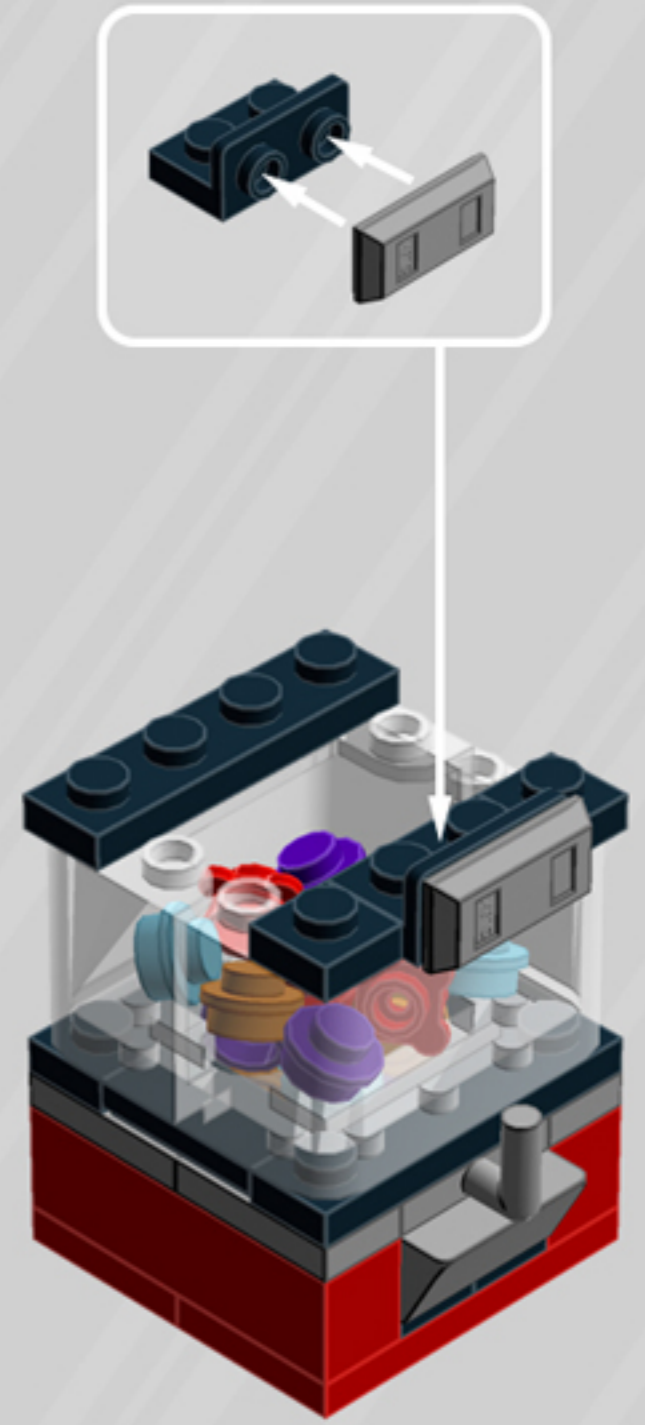

Crane Game

ORNAMENT

A LEGO® project by Chris McVeigh
chrismcveigh.com

• RED •

	Element ID	Color	Description	Quantity
	407026	Black	Angular Brick 1X1	2
	6020193	Black	Angular Plate 1.5 Bot. 1X2 1/2	1
	306926	Black	Flat Tile 1X2	2
	302426	Black	Plate 1X1	2
	371026	Black	Plate 1X4	1
	4599499	Black	Plate 1X4 W. 2 Knobs	2
	370926	Black	Plate 2X4, 3Xø4.9	1
	6010831	Black	Round Plate 2X2 W/Eye	1
	4157103	Bright Orange	Plate 1X1 Round	7
	6035617	Bright Red	Bracelet Upper Part	7
	300421	Bright Red	Brick 1X2	1
	301021	Bright Red	Brick 1X4	2
	6078641	Bright Red	Flat Tile Corner 1X2X2	4

	Element ID	Color	Description	Quantity
	302221	Bright Red	Plate 2X2	1
	302021	Bright Red	Plate 2X4	2
	6102986	Medium Azure	Plate 1X1 Round	7
	4566522	Medium Lilac	Plate 1X1 Round	7
	4211353	Medium Stone Grey	Corner Plate 1X2X2	2
	6134378	Medium Stone Grey	Gold Ingot	1
	6124825	Medium Stone Grey	Pl.Round 1X1 W. Throughg. Hole	1
	4211398	Medium Stone Grey	Plate 1X2	2
	4611702	Medium Stone Grey	Plate 1X2 W. Vertical Shaft	1
	4568637	Medium Stone Grey	Roof Tile 1X2X2/3, Abs	3
	4542590	Medium Stone Grey	Stick Ø 3.2 W. Holder	1
	4633691	Silver Metallic	Plate 1X1 Round	4
	4620810	Transparent	Windscreen 2X4X2 Vertical	2