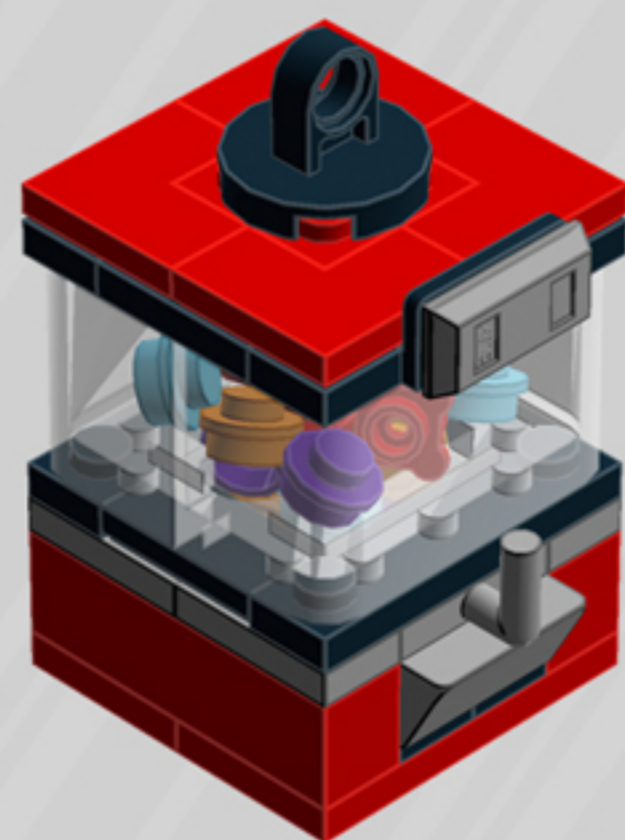

Crane Game

ORNAMENT

A LEGO® project by Chris McVeigh
chrismcveigh.com

• RED •

	Element ID	Color	Description	Quantity
	407026	Black	Angular Brick 1X1	2
	6020193	Black	Angular Plate 1.5 Bot. 1X2 1/2	1
	306926	Black	Flat Tile 1X2	2
	302426	Black	Plate 1X1	2
	371026	Black	Plate 1X4	1
	4599499	Black	Plate 1X4 W. 2 Knobs	2
	370926	Black	Plate 2X4, 3Xø4.9	1
	6010831	Black	Round Plate 2X2 W/Eye	1
	4157103	Bright Orange	Plate 1X1 Round	7
	6035617	Bright Red	Bracelet Upper Part	7
	300421	Bright Red	Brick 1X2	1
	301021	Bright Red	Brick 1X4	2
	6078641	Bright Red	Flat Tile Corner 1X2X2	4

	Element ID	Color	Description	Quantity
	302221	Bright Red	Plate 2X2	1
	302021	Bright Red	Plate 2X4	2
	6102986	Medium Azure	Plate 1X1 Round	7
	4566522	Medium Lilac	Plate 1X1 Round	7
	4211353	Medium Stone Grey	Corner Plate 1X2X2	2
	6134378	Medium Stone Grey	Gold Ingot	1
	6124825	Medium Stone Grey	Pl.Round 1X1 W. Throughg. Hole	1
	4211398	Medium Stone Grey	Plate 1X2	2
	4611702	Medium Stone Grey	Plate 1X2 W. Vertical Shaft	1
	4568637	Medium Stone Grey	Roof Tile 1X2X2/3, Abs	3
	4542590	Medium Stone Grey	Stick Ø 3.2 W. Holder	1
	4633691	Silver Metallic	Plate 1X1 Round	4
	4620810	Transparent	Windscreen 2X4X2 Vertical	2