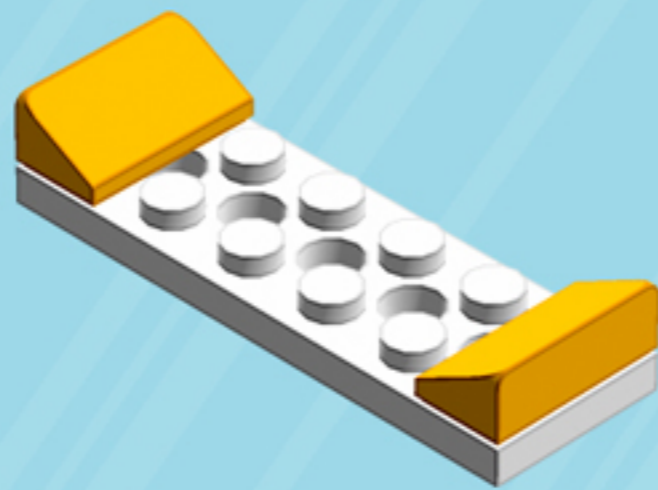

Frill

ORNAMENT

A LEGO® project by Chris McVeigh
chrismcveigh.com

• AMBER •

	Element ID	Color	Description	Quantity
	6094137	Aqua	Roof Tile 1X1X2/3, Abs	12
	6097511	Flame Yellowish Orange	Plate 2X4	3
	6023173	Flame Yellowish Orange	Roof Tile 1X1X2/3, Abs	12
	6024286	Flame Yellowish Orange	Roof Tile 1X2X2/3, Abs	6
	4502595	Medium Stone Grey	3-Branch Cross Axle W/Cross H.	1
	4211805	Medium Stone Grey	Cross Axle 7M	1
	6030875	Silver Metallic	Tool Set (Box Wrench)	1
	4518400	White	Nose Cone Small 1X1	2
	371001	White	Plate 1X4	6
	370901	White	Plate 2X4, 3Xø4.9	3
	4527947	White	Plate 2X6 W. Holes	3
	6023806	White	Plate W. Bow 1X4X2/3	6
	4527839	White	Technic Rotor, 2 Blades	3