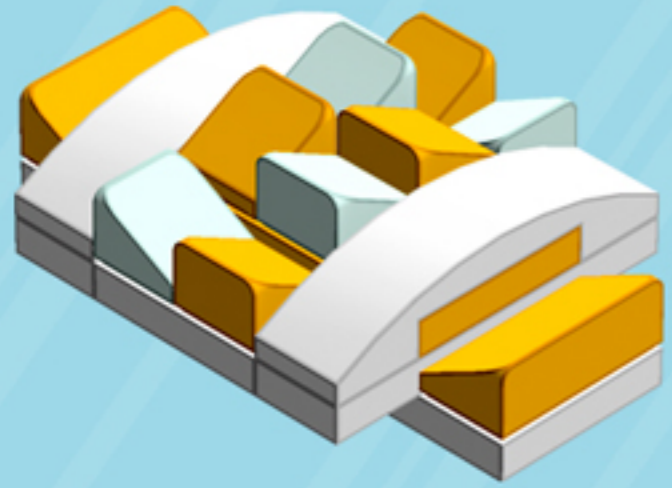

Frill

ORNAMENT

A LEGO® project by Chris McVeigh
chrismcveigh.com

• AMBER •

	Element ID	Color	Description	Quantity
	6094137	Aqua	Roof Tile 1X1X2/3, Abs	12
	6097511	Flame Yellowish Orange	Plate 2X4	3
	6023173	Flame Yellowish Orange	Roof Tile 1X1X2/3, Abs	12
	6024286	Flame Yellowish Orange	Roof Tile 1X2X2/3, Abs	6
	4502595	Medium Stone Grey	3-Branch Cross Axle W/Cross H.	1
	4211805	Medium Stone Grey	Cross Axle 7M	1
	6030875	Silver Metallic	Tool Set (Box Wrench)	1
	4518400	White	Nose Cone Small 1X1	2
	371001	White	Plate 1X4	6
	370901	White	Plate 2X4, 3Xø4.9	3
	4527947	White	Plate 2X6 W. Holes	3
	6023806	White	Plate W. Bow 1X4X2/3	6
	4527839	White	Technic Rotor, 2 Blades	3

3x

*For more fun builds,
please stop by chrismcveigh.com,
visit me at [facebook.com/c.mcveigh.photos](https://www.facebook.com/c.mcveigh.photos),
or follow me on twitter [@actionfigured](https://twitter.com/actionfigured)*