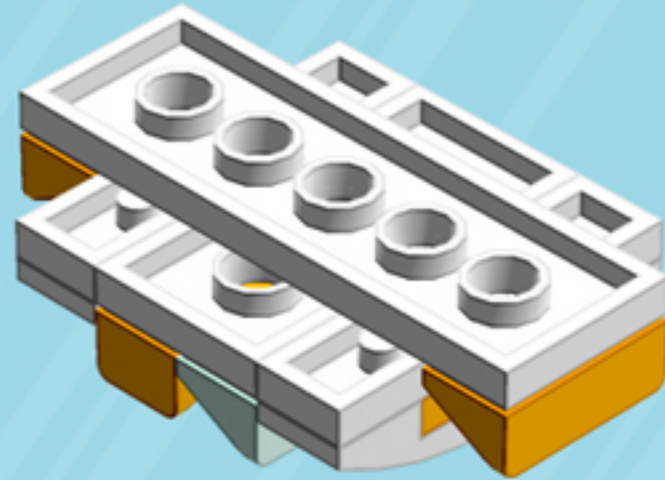

Frill

ORNAMENT

A LEGO® project by Chris McVeigh
chrismcveigh.com

• AMBER •

	Element ID	Color	Description	Quantity
	6094137	Aqua	Roof Tile 1X1X2/3, Abs	12
	6097511	Flame Yellowish Orange	Plate 2X4	3
	6023173	Flame Yellowish Orange	Roof Tile 1X1X2/3, Abs	12
	6024286	Flame Yellowish Orange	Roof Tile 1X2X2/3, Abs	6
	4502595	Medium Stone Grey	3-Branch Cross Axle W/Cross H.	1
	4211805	Medium Stone Grey	Cross Axle 7M	1
	6030875	Silver Metallic	Tool Set (Box Wrench)	1
	4518400	White	Nose Cone Small 1X1	2
	371001	White	Plate 1X4	6
	370901	White	Plate 2X4, 3Xø4.9	3
	4527947	White	Plate 2X6 W. Holes	3
	6023806	White	Plate W. Bow 1X4X2/3	6
	4527839	White	Technic Rotor, 2 Blades	3

3x

*For more fun builds,
please stop by chrismcveigh.com,
visit me at [facebook.com/c.mcveigh.photos](https://www.facebook.com/c.mcveigh.photos),
or follow me on twitter [@actionfigured](https://twitter.com/actionfigured)*