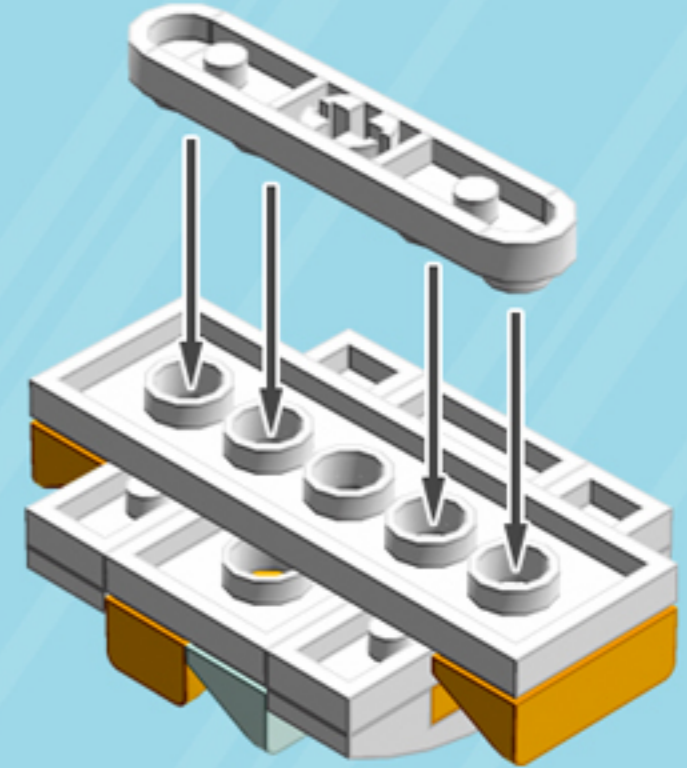

Frill

ORNAMENT

A LEGO® project by Chris McVeigh
chrismcveigh.com

• AMBER •

	Element ID	Color	Description	Quantity
	6094137	Aqua	Roof Tile 1X1X2/3, Abs	12
	6097511	Flame Yellowish Orange	Plate 2X4	3
	6023173	Flame Yellowish Orange	Roof Tile 1X1X2/3, Abs	12
	6024286	Flame Yellowish Orange	Roof Tile 1X2X2/3, Abs	6
	4502595	Medium Stone Grey	3-Branch Cross Axle W/Cross H.	1
	4211805	Medium Stone Grey	Cross Axle 7M	1
	6030875	Silver Metallic	Tool Set (Box Wrench)	1
	4518400	White	Nose Cone Small 1X1	2
	371001	White	Plate 1X4	6
	370901	White	Plate 2X4, 3Xø4.9	3
	4527947	White	Plate 2X6 W. Holes	3
	6023806	White	Plate W. Bow 1X4X2/3	6
	4527839	White	Technic Rotor, 2 Blades	3

3x

*For more fun builds,
please stop by chrismcveigh.com,
visit me at [facebook.com/c.mcveigh.photos](https://www.facebook.com/c.mcveigh.photos),
or follow me on twitter [@actionfigured](https://twitter.com/actionfigured)*