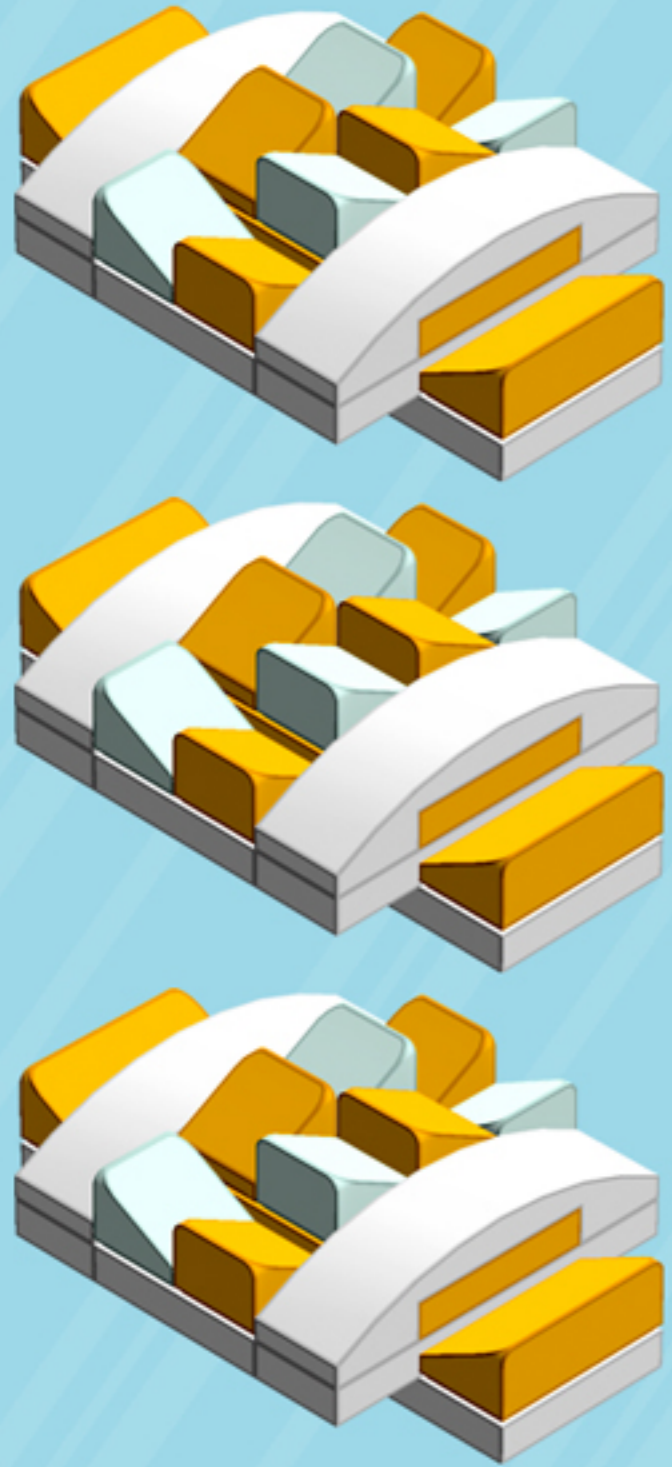

Frill

ORNAMENT

A LEGO® project by Chris McVeigh
chrismcveigh.com

• AMBER •

	Element ID	Color	Description	Quantity
	6094137	Aqua	Roof Tile 1X1X2/3, Abs	12
	6097511	Flame Yellowish Orange	Plate 2X4	3
	6023173	Flame Yellowish Orange	Roof Tile 1X1X2/3, Abs	12
	6024286	Flame Yellowish Orange	Roof Tile 1X2X2/3, Abs	6
	4502595	Medium Stone Grey	3-Branch Cross Axle W/Cross H.	1
	4211805	Medium Stone Grey	Cross Axle 7M	1
	6030875	Silver Metallic	Tool Set (Box Wrench)	1
	4518400	White	Nose Cone Small 1X1	2
	371001	White	Plate 1X4	6
	370901	White	Plate 2X4, 3Xø4.9	3
	4527947	White	Plate 2X6 W. Holes	3
	6023806	White	Plate W. Bow 1X4X2/3	6
	4527839	White	Technic Rotor, 2 Blades	3

3x

*For more fun builds,
please stop by chrismcveigh.com,
visit me at [facebook.com/c.mcveigh.photos](https://www.facebook.com/c.mcveigh.photos),
or follow me on twitter [@actionfigured](https://twitter.com/actionfigured)*