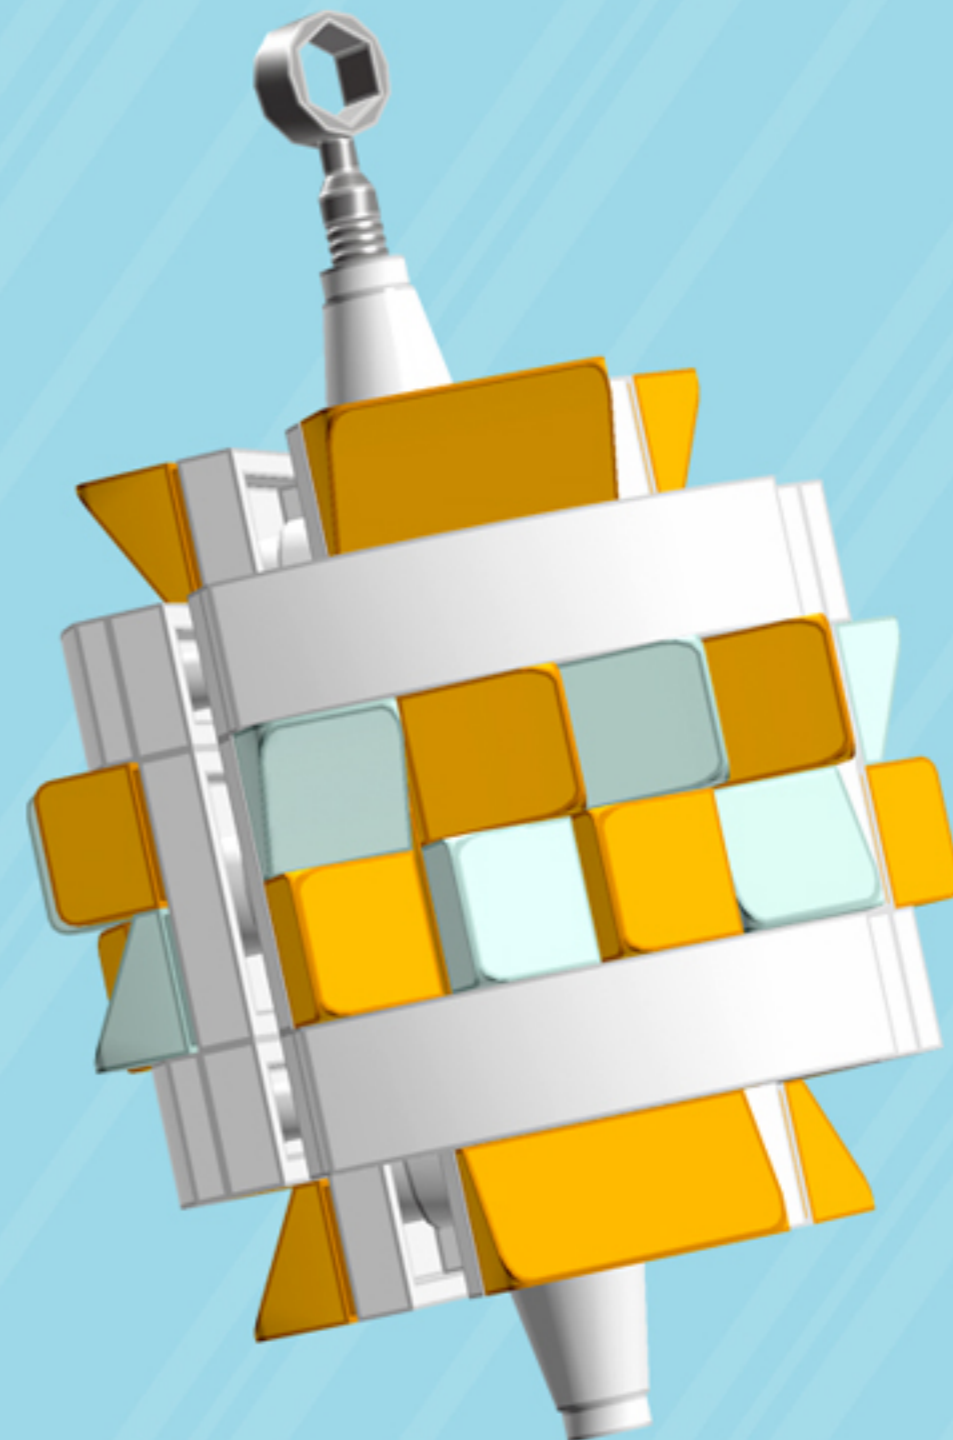

Frill

ORNAMENT

A LEGO® project by Chris McVeigh
chrismcveigh.com

• AMBER •

	Element ID	Color	Description	Quantity
	6094137	Aqua	Roof Tile 1X1X2/3, Abs	12
	6097511	Flame Yellowish Orange	Plate 2X4	3
	6023173	Flame Yellowish Orange	Roof Tile 1X1X2/3, Abs	12
	6024286	Flame Yellowish Orange	Roof Tile 1X2X2/3, Abs	6
	4502595	Medium Stone Grey	3-Branch Cross Axle W/Cross H.	1
	4211805	Medium Stone Grey	Cross Axle 7M	1
	6030875	Silver Metallic	Tool Set (Box Wrench)	1
	4518400	White	Nose Cone Small 1X1	2
	371001	White	Plate 1X4	6
	370901	White	Plate 2X4, 3Xø4.9	3
	4527947	White	Plate 2X6 W. Holes	3
	6023806	White	Plate W. Bow 1X4X2/3	6
	4527839	White	Technic Rotor, 2 Blades	3

3x

*For more fun builds,
please stop by chrismcveigh.com,
visit me at [facebook.com/c.mcveigh.photos](https://www.facebook.com/c.mcveigh.photos),
or follow me on twitter [@actionfigured](https://twitter.com/actionfigured)*