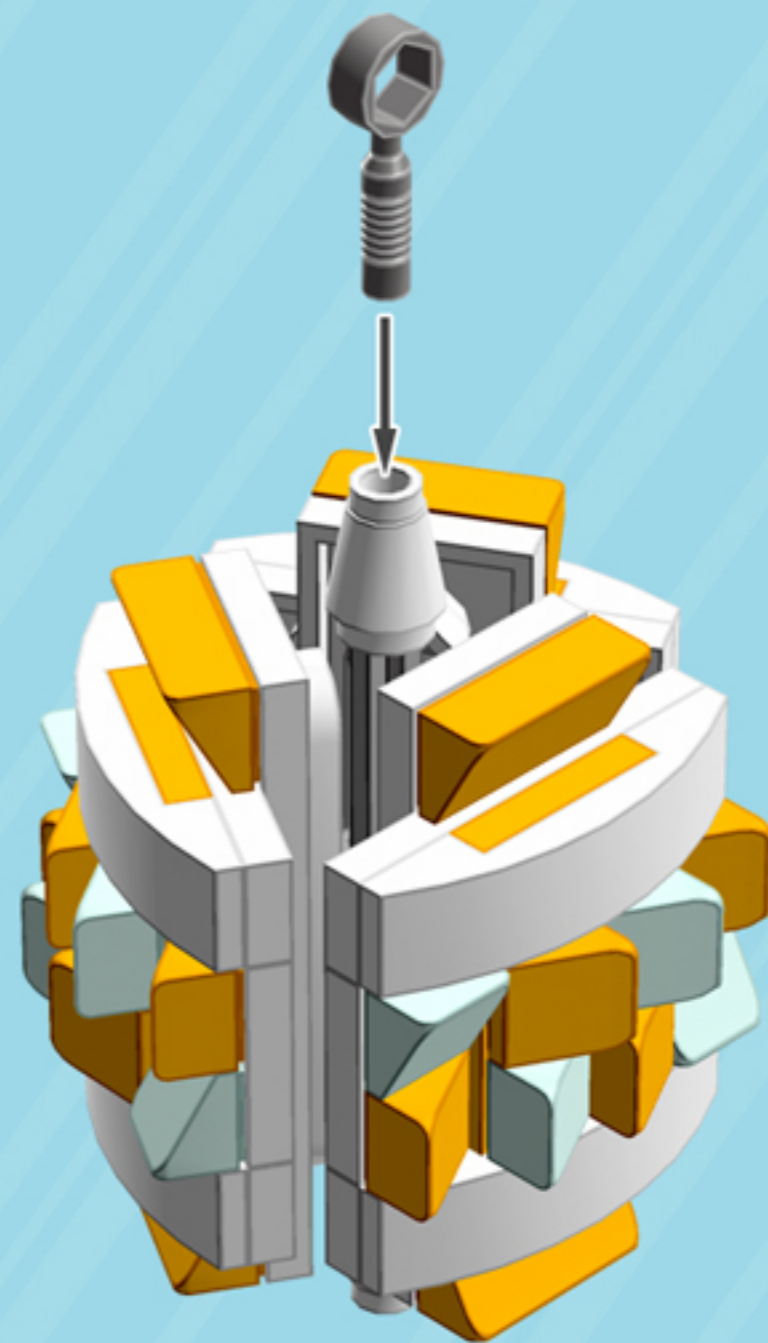

Frill

ORNAMENT

A LEGO® project by Chris McVeigh
chrismcveigh.com

• AMBER •

	Element ID	Color	Description	Quantity
	6094137	Aqua	Roof Tile 1X1X2/3, Abs	12
	6097511	Flame Yellowish Orange	Plate 2X4	3
	6023173	Flame Yellowish Orange	Roof Tile 1X1X2/3, Abs	12
	6024286	Flame Yellowish Orange	Roof Tile 1X2X2/3, Abs	6
	4502595	Medium Stone Grey	3-Branch Cross Axle W/Cross H.	1
	4211805	Medium Stone Grey	Cross Axle 7M	1
	6030875	Silver Metallic	Tool Set (Box Wrench)	1
	4518400	White	Nose Cone Small 1X1	2
	371001	White	Plate 1X4	6
	370901	White	Plate 2X4, 3Xø4.9	3
	4527947	White	Plate 2X6 W. Holes	3
	6023806	White	Plate W. Bow 1X4X2/3	6
	4527839	White	Technic Rotor, 2 Blades	3

3x

*For more fun builds,
please stop by chrismcveigh.com,
visit me at [facebook.com/c.mcveigh.photos](https://www.facebook.com/c.mcveigh.photos),
or follow me on twitter [@actionfigured](https://twitter.com/actionfigured)*