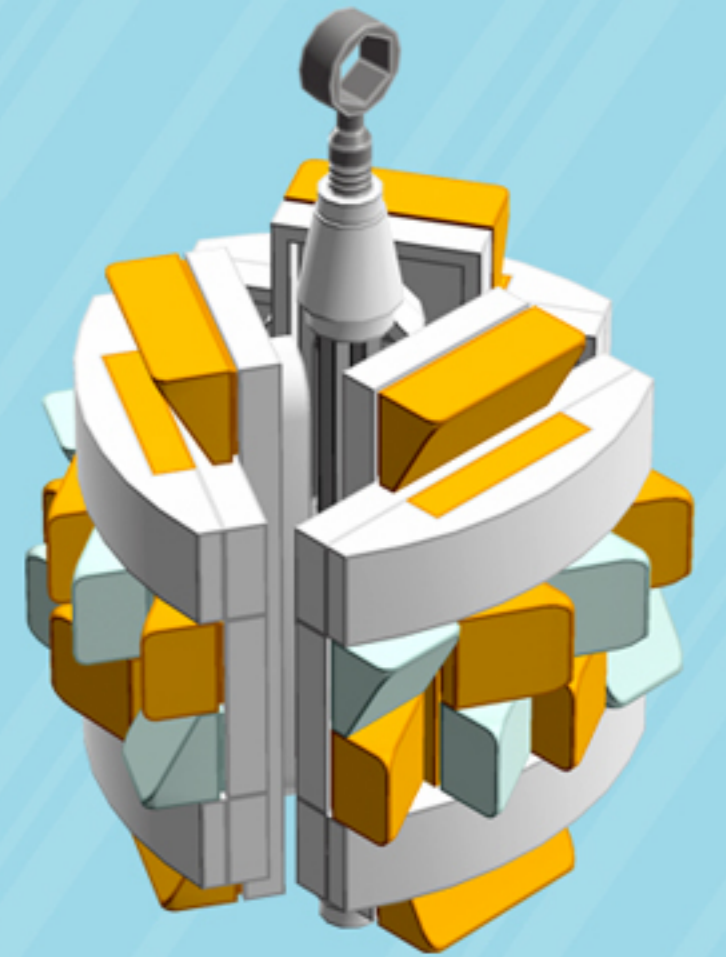

Frill

ORNAMENT

A LEGO® project by Chris McVeigh
chrismcveigh.com

• AMBER •

	Element ID	Color	Description	Quantity
	6094137	Aqua	Roof Tile 1X1X2/3, Abs	12
	6097511	Flame Yellowish Orange	Plate 2X4	3
	6023173	Flame Yellowish Orange	Roof Tile 1X1X2/3, Abs	12
	6024286	Flame Yellowish Orange	Roof Tile 1X2X2/3, Abs	6
	4502595	Medium Stone Grey	3-Branch Cross Axle W/Cross H.	1
	4211805	Medium Stone Grey	Cross Axle 7M	1
	6030875	Silver Metallic	Tool Set (Box Wrench)	1
	4518400	White	Nose Cone Small 1X1	2
	371001	White	Plate 1X4	6
	370901	White	Plate 2X4, 3Xø4.9	3
	4527947	White	Plate 2X6 W. Holes	3
	6023806	White	Plate W. Bow 1X4X2/3	6
	4527839	White	Technic Rotor, 2 Blades	3

3x

*For more fun builds,
please stop by chrismcveigh.com,
visit me at [facebook.com/c.mcveigh.photos](https://www.facebook.com/c.mcveigh.photos),
or follow me on twitter [@actionfigured](https://twitter.com/actionfigured)*