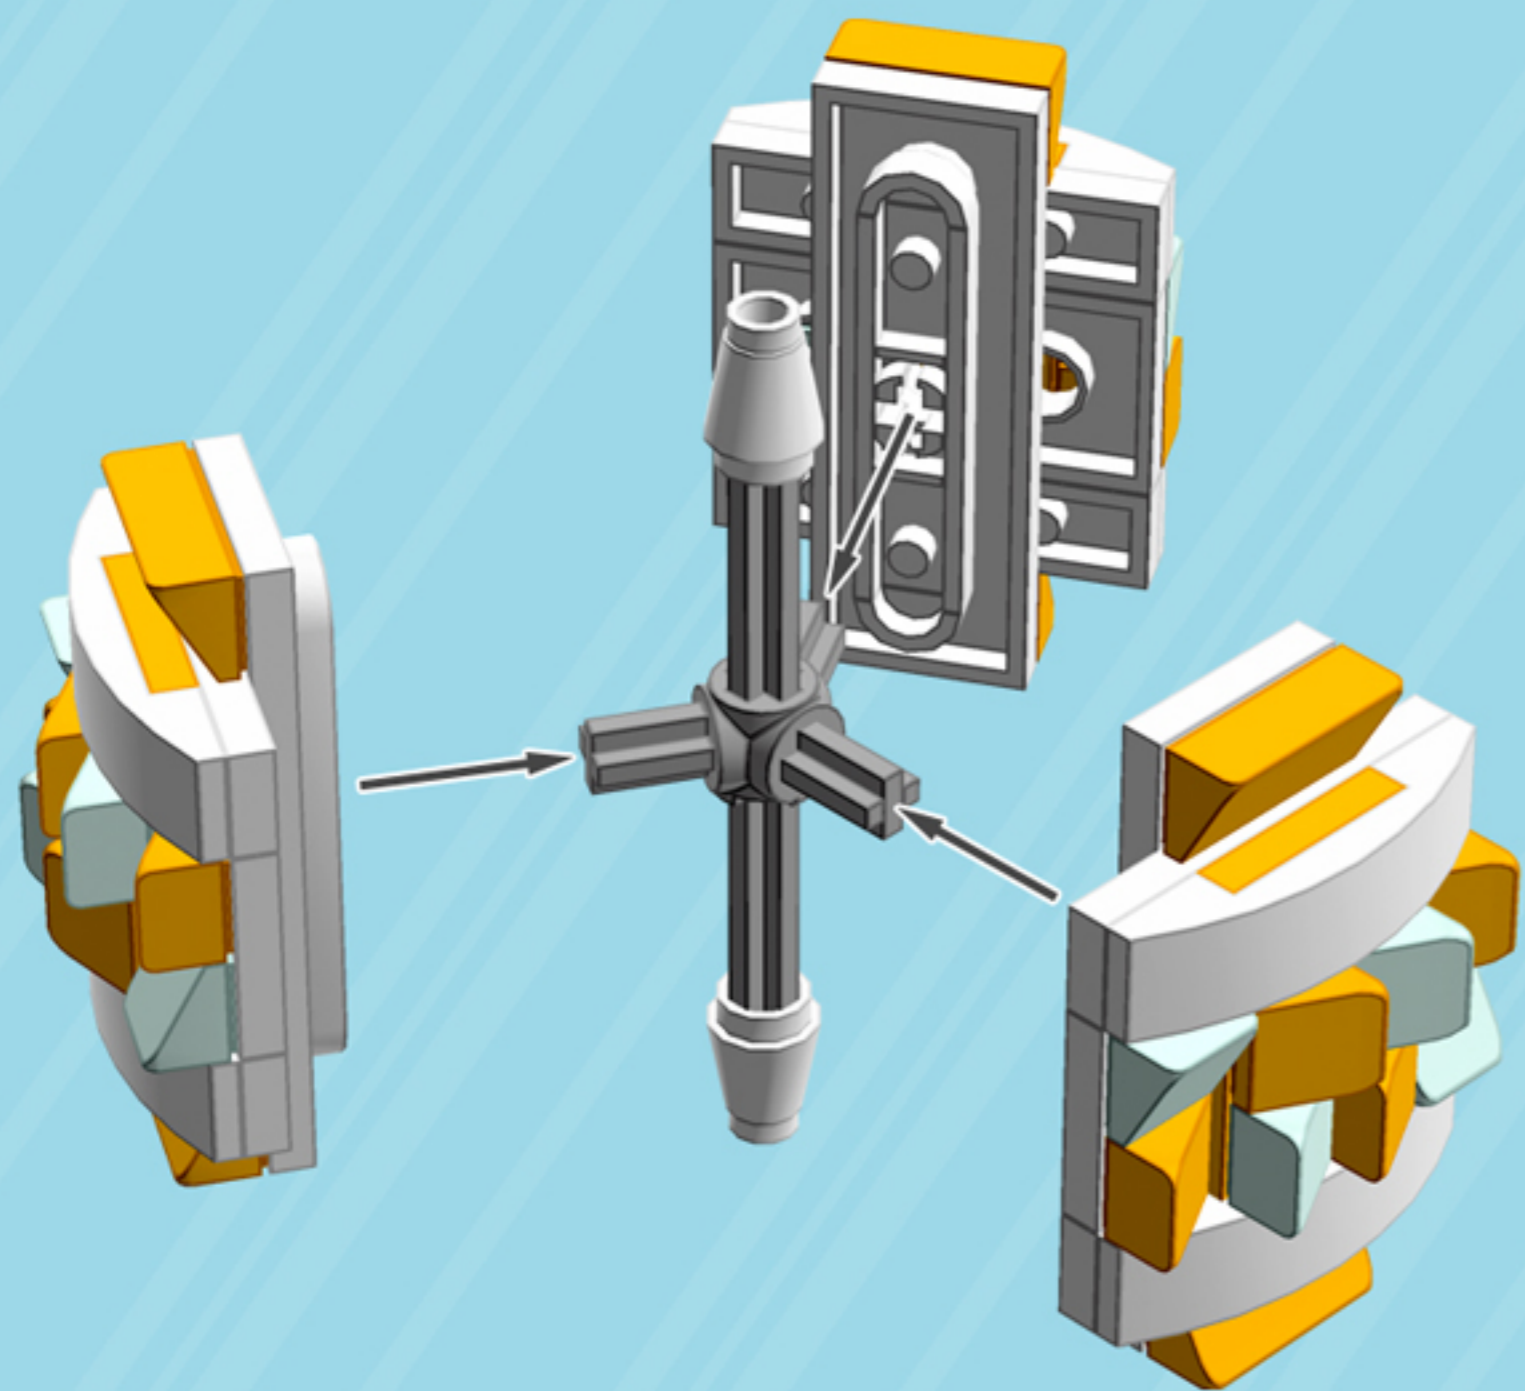

Frill

ORNAMENT

A LEGO® project by Chris McVeigh
chrismcveigh.com

• AMBER •

	Element ID	Color	Description	Quantity
	6094137	Aqua	Roof Tile 1X1X2/3, Abs	12
	6097511	Flame Yellowish Orange	Plate 2X4	3
	6023173	Flame Yellowish Orange	Roof Tile 1X1X2/3, Abs	12
	6024286	Flame Yellowish Orange	Roof Tile 1X2X2/3, Abs	6
	4502595	Medium Stone Grey	3-Branch Cross Axle W/Cross H.	1
	4211805	Medium Stone Grey	Cross Axle 7M	1
	6030875	Silver Metallic	Tool Set (Box Wrench)	1
	4518400	White	Nose Cone Small 1X1	2
	371001	White	Plate 1X4	6
	370901	White	Plate 2X4, 3Xø4.9	3
	4527947	White	Plate 2X6 W. Holes	3
	6023806	White	Plate W. Bow 1X4X2/3	6
	4527839	White	Technic Rotor, 2 Blades	3

3x

*For more fun builds,
please stop by chrismcveigh.com,
visit me at [facebook.com/c.mcveigh.photos](https://www.facebook.com/c.mcveigh.photos),
or follow me on twitter [@actionfigured](https://twitter.com/actionfigured)*