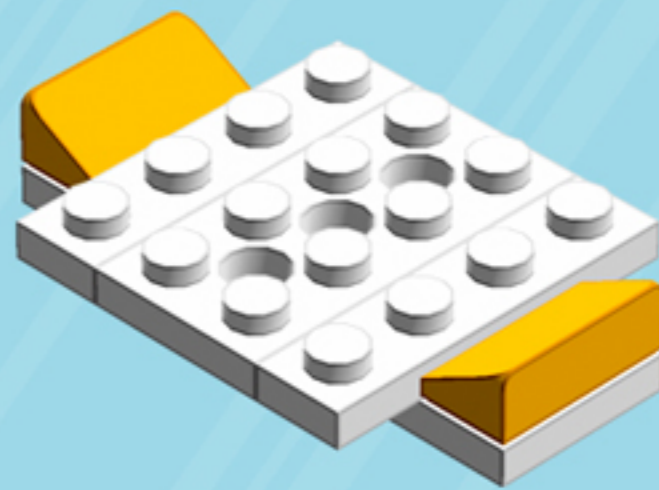

Frill

ORNAMENT

A LEGO® project by Chris McVeigh
chrismcveigh.com

• AMBER •

	Element ID	Color	Description	Quantity
	6094137	Aqua	Roof Tile 1X1X2/3, Abs	12
	6097511	Flame Yellowish Orange	Plate 2X4	3
	6023173	Flame Yellowish Orange	Roof Tile 1X1X2/3, Abs	12
	6024286	Flame Yellowish Orange	Roof Tile 1X2X2/3, Abs	6
	4502595	Medium Stone Grey	3-Branch Cross Axle W/Cross H.	1
	4211805	Medium Stone Grey	Cross Axle 7M	1
	6030875	Silver Metallic	Tool Set (Box Wrench)	1
	4518400	White	Nose Cone Small 1X1	2
	371001	White	Plate 1X4	6
	370901	White	Plate 2X4, 3Xø4.9	3
	4527947	White	Plate 2X6 W. Holes	3
	6023806	White	Plate W. Bow 1X4X2/3	6
	4527839	White	Technic Rotor, 2 Blades	3