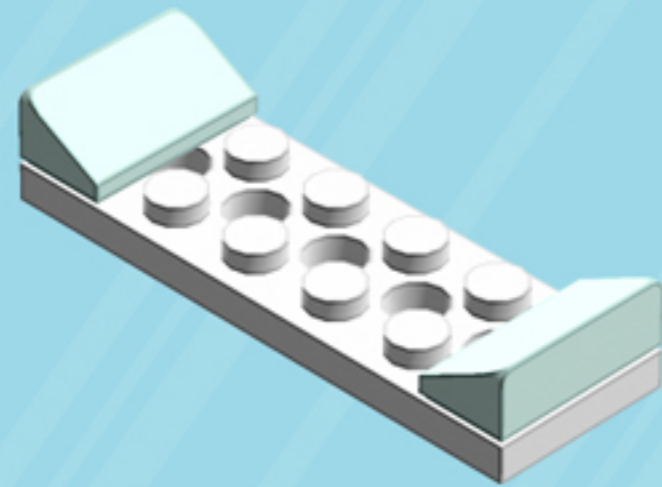

## ORNAMENT

*A LEGO® project by Chris McVeigh*  
*[chrismcveigh.com](http://chrismcveigh.com)*

• AZURE •

	Element ID	Color	Description	Quantity
	6094137	Aqua	Roof Tile 1X1X2/3, Abs	12
	4616211	Aqua	Roof Tile 1X2X2/3, Abs	6
	4655256	Medium Azur	Plate 2X4	3
	4619520	Medium Azur	Roof Tile 1X1X2/3, Abs	12
	4502595	Medium Stone Grey	3-Branch Cross Axle W/Cross H.	1
	4211805	Medium Stone Grey	Cross Axle 7M	1
	6030875	Silver Metallic	Tool Set (Box Wrench)	1
	4518400	White	Nose Cone Small 1X1	2
	371001	White	Plate 1X4	6
	370901	White	Plate 2X4, 3Xø4.9	3
	4527947	White	Plate 2X6 W. Holes	3
	6023806	White	Plate W. Bow 1X4X2/3	6
	4527839	White	Technic Rotor, 2 Blades	3