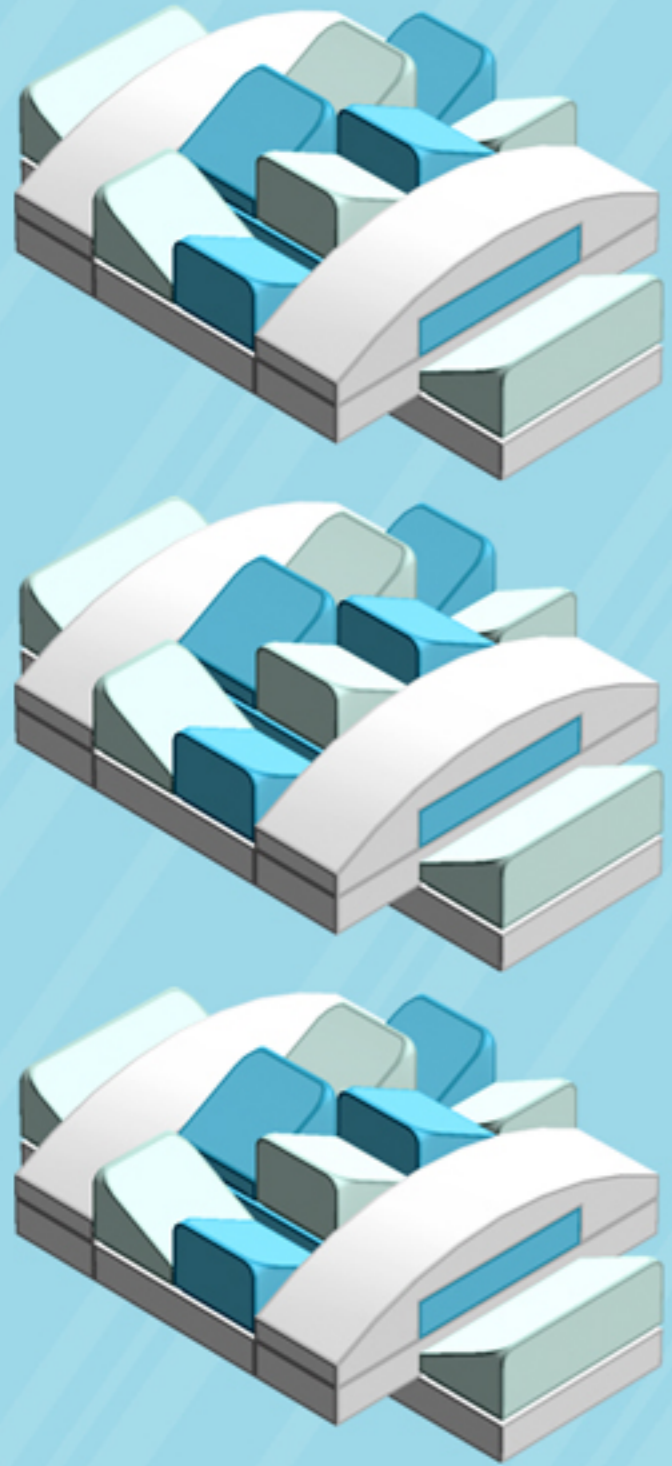

## ORNAMENT

*A LEGO® project by Chris McVeigh*  
*[chrismcveigh.com](http://chrismcveigh.com)*

• AZURE •

	Element ID	Color	Description	Quantity
	6094137	Aqua	Roof Tile 1X1X2/3, Abs	12
	4616211	Aqua	Roof Tile 1X2X2/3, Abs	6
	4655256	Medium Azur	Plate 2X4	3
	4619520	Medium Azur	Roof Tile 1X1X2/3, Abs	12
	4502595	Medium Stone Grey	3-Branch Cross Axle W/Cross H.	1
	4211805	Medium Stone Grey	Cross Axle 7M	1
	6030875	Silver Metallic	Tool Set (Box Wrench)	1
	4518400	White	Nose Cone Small 1X1	2
	371001	White	Plate 1X4	6
	370901	White	Plate 2X4, 3Xø4.9	3
	4527947	White	Plate 2X6 W. Holes	3
	6023806	White	Plate W. Bow 1X4X2/3	6
	4527839	White	Technic Rotor, 2 Blades	3

3x

*For more fun builds,  
please stop by [chrismcveigh.com](http://chrismcveigh.com),  
visit me at [facebook.com/c.mcveigh.photos](https://facebook.com/c.mcveigh.photos),  
or follow me on twitter [@actionfigured](https://twitter.com/actionfigured)*