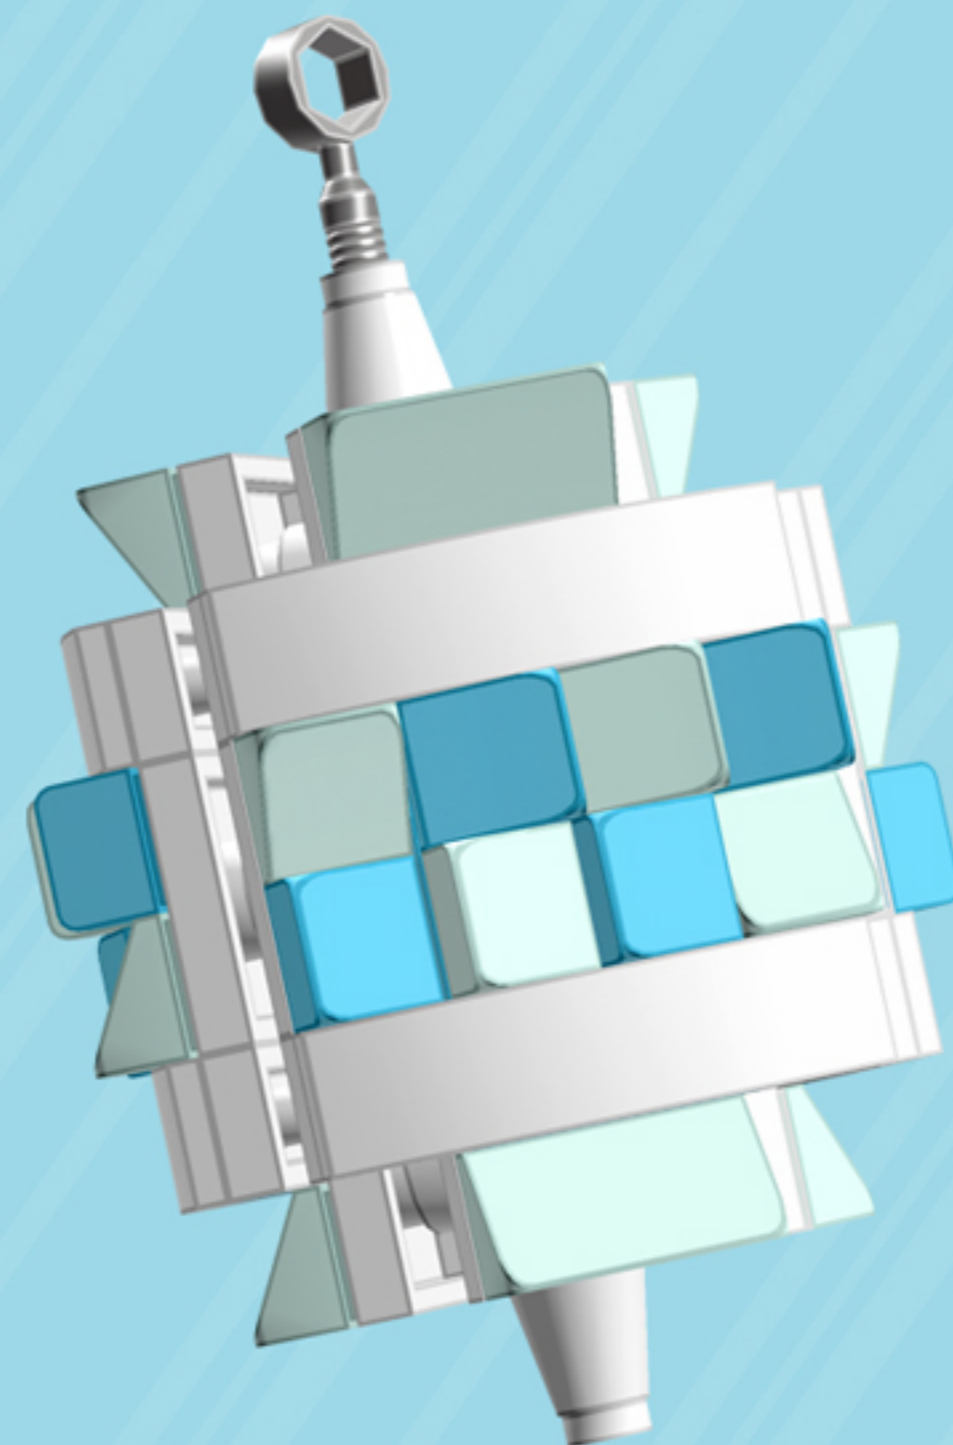

# Frill

## ORNAMENT

*A LEGO® project by Chris McVeigh*  
*[chrismcveigh.com](http://chrismcveigh.com)*

• AZURE •

	Element ID	Color	Description	Quantity
	6094137	Aqua	Roof Tile 1X1X2/3, Abs	12
	4616211	Aqua	Roof Tile 1X2X2/3, Abs	6
	4655256	Medium Azur	Plate 2X4	3
	4619520	Medium Azur	Roof Tile 1X1X2/3, Abs	12
	4502595	Medium Stone Grey	3-Branch Cross Axle W/Cross H.	1
	4211805	Medium Stone Grey	Cross Axle 7M	1
	6030875	Silver Metallic	Tool Set (Box Wrench)	1
	4518400	White	Nose Cone Small 1X1	2
	371001	White	Plate 1X4	6
	370901	White	Plate 2X4, 3Xø4.9	3
	4527947	White	Plate 2X6 W. Holes	3
	6023806	White	Plate W. Bow 1X4X2/3	6
	4527839	White	Technic Rotor, 2 Blades	3

3x

*For more fun builds,  
please stop by [chrismcveigh.com](http://chrismcveigh.com),  
visit me at [facebook.com/c.mcveigh.photos](https://facebook.com/c.mcveigh.photos),  
or follow me on twitter [@actionfigured](https://twitter.com/actionfigured)*