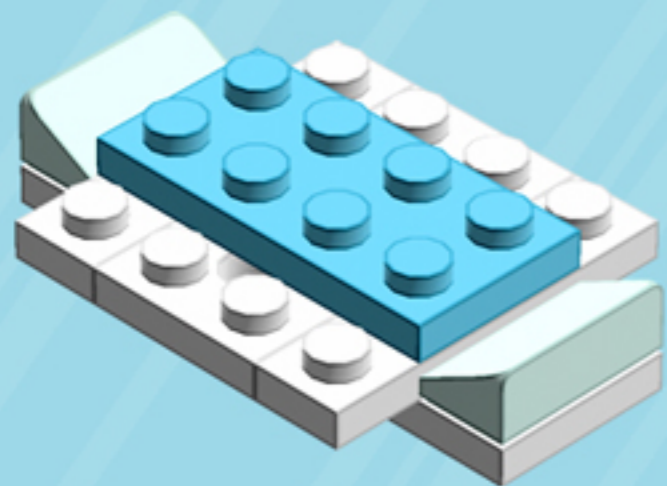

## ORNAMENT

*A LEGO® project by Chris McVeigh*  
*[chrismcveigh.com](http://chrismcveigh.com)*

• AZURE •

	Element ID	Color	Description	Quantity
	6094137	Aqua	Roof Tile 1X1X2/3, Abs	12
	4616211	Aqua	Roof Tile 1X2X2/3, Abs	6
	4655256	Medium Azur	Plate 2X4	3
	4619520	Medium Azur	Roof Tile 1X1X2/3, Abs	12
	4502595	Medium Stone Grey	3-Branch Cross Axle W/Cross H.	1
	4211805	Medium Stone Grey	Cross Axle 7M	1
	6030875	Silver Metallic	Tool Set (Box Wrench)	1
	4518400	White	Nose Cone Small 1X1	2
	371001	White	Plate 1X4	6
	370901	White	Plate 2X4, 3Xø4.9	3
	4527947	White	Plate 2X6 W. Holes	3
	6023806	White	Plate W. Bow 1X4X2/3	6
	4527839	White	Technic Rotor, 2 Blades	3