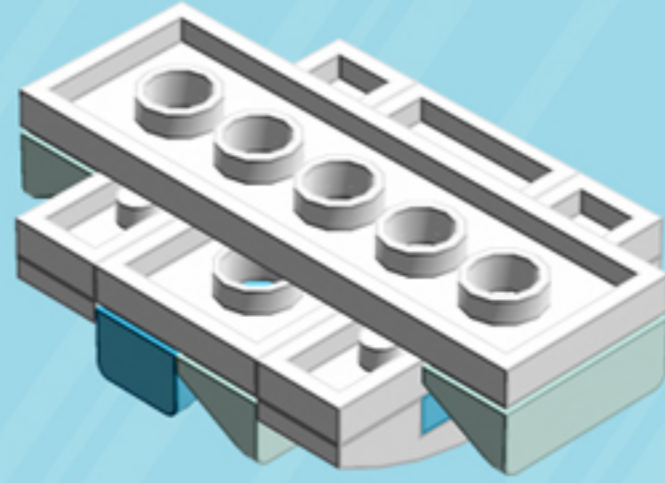

## ORNAMENT

*A LEGO® project by Chris McVeigh*  
*[chrismcveigh.com](http://chrismcveigh.com)*

• AZURE •

	Element ID	Color	Description	Quantity
	6094137	Aqua	Roof Tile 1X1X2/3, Abs	12
	4616211	Aqua	Roof Tile 1X2X2/3, Abs	6
	4655256	Medium Azur	Plate 2X4	3
	4619520	Medium Azur	Roof Tile 1X1X2/3, Abs	12
	4502595	Medium Stone Grey	3-Branch Cross Axle W/Cross H.	1
	4211805	Medium Stone Grey	Cross Axle 7M	1
	6030875	Silver Metallic	Tool Set (Box Wrench)	1
	4518400	White	Nose Cone Small 1X1	2
	371001	White	Plate 1X4	6
	370901	White	Plate 2X4, 3Xø4.9	3
	4527947	White	Plate 2X6 W. Holes	3
	6023806	White	Plate W. Bow 1X4X2/3	6
	4527839	White	Technic Rotor, 2 Blades	3