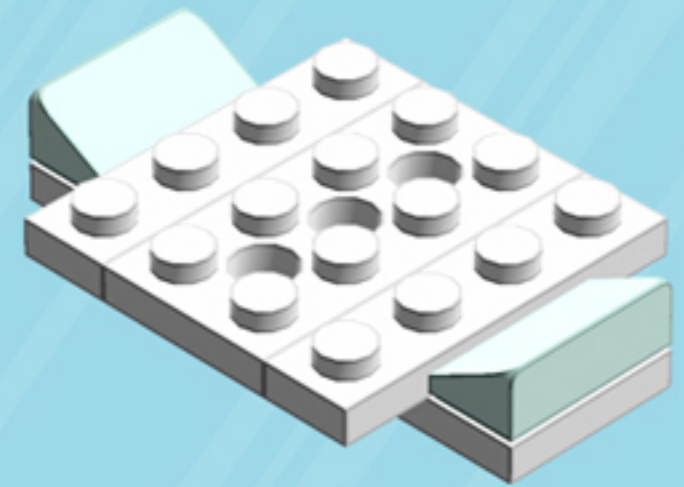

## ORNAMENT

*A LEGO® project by Chris McVeigh*  
*[chrismcveigh.com](http://chrismcveigh.com)*

• AZURE •

	Element ID	Color	Description	Quantity
	6094137	Aqua	Roof Tile 1X1X2/3, Abs	12
	4616211	Aqua	Roof Tile 1X2X2/3, Abs	6
	4655256	Medium Azur	Plate 2X4	3
	4619520	Medium Azur	Roof Tile 1X1X2/3, Abs	12
	4502595	Medium Stone Grey	3-Branch Cross Axle W/Cross H.	1
	4211805	Medium Stone Grey	Cross Axle 7M	1
	6030875	Silver Metallic	Tool Set (Box Wrench)	1
	4518400	White	Nose Cone Small 1X1	2
	371001	White	Plate 1X4	6
	370901	White	Plate 2X4, 3Xø4.9	3
	4527947	White	Plate 2X6 W. Holes	3
	6023806	White	Plate W. Bow 1X4X2/3	6
	4527839	White	Technic Rotor, 2 Blades	3