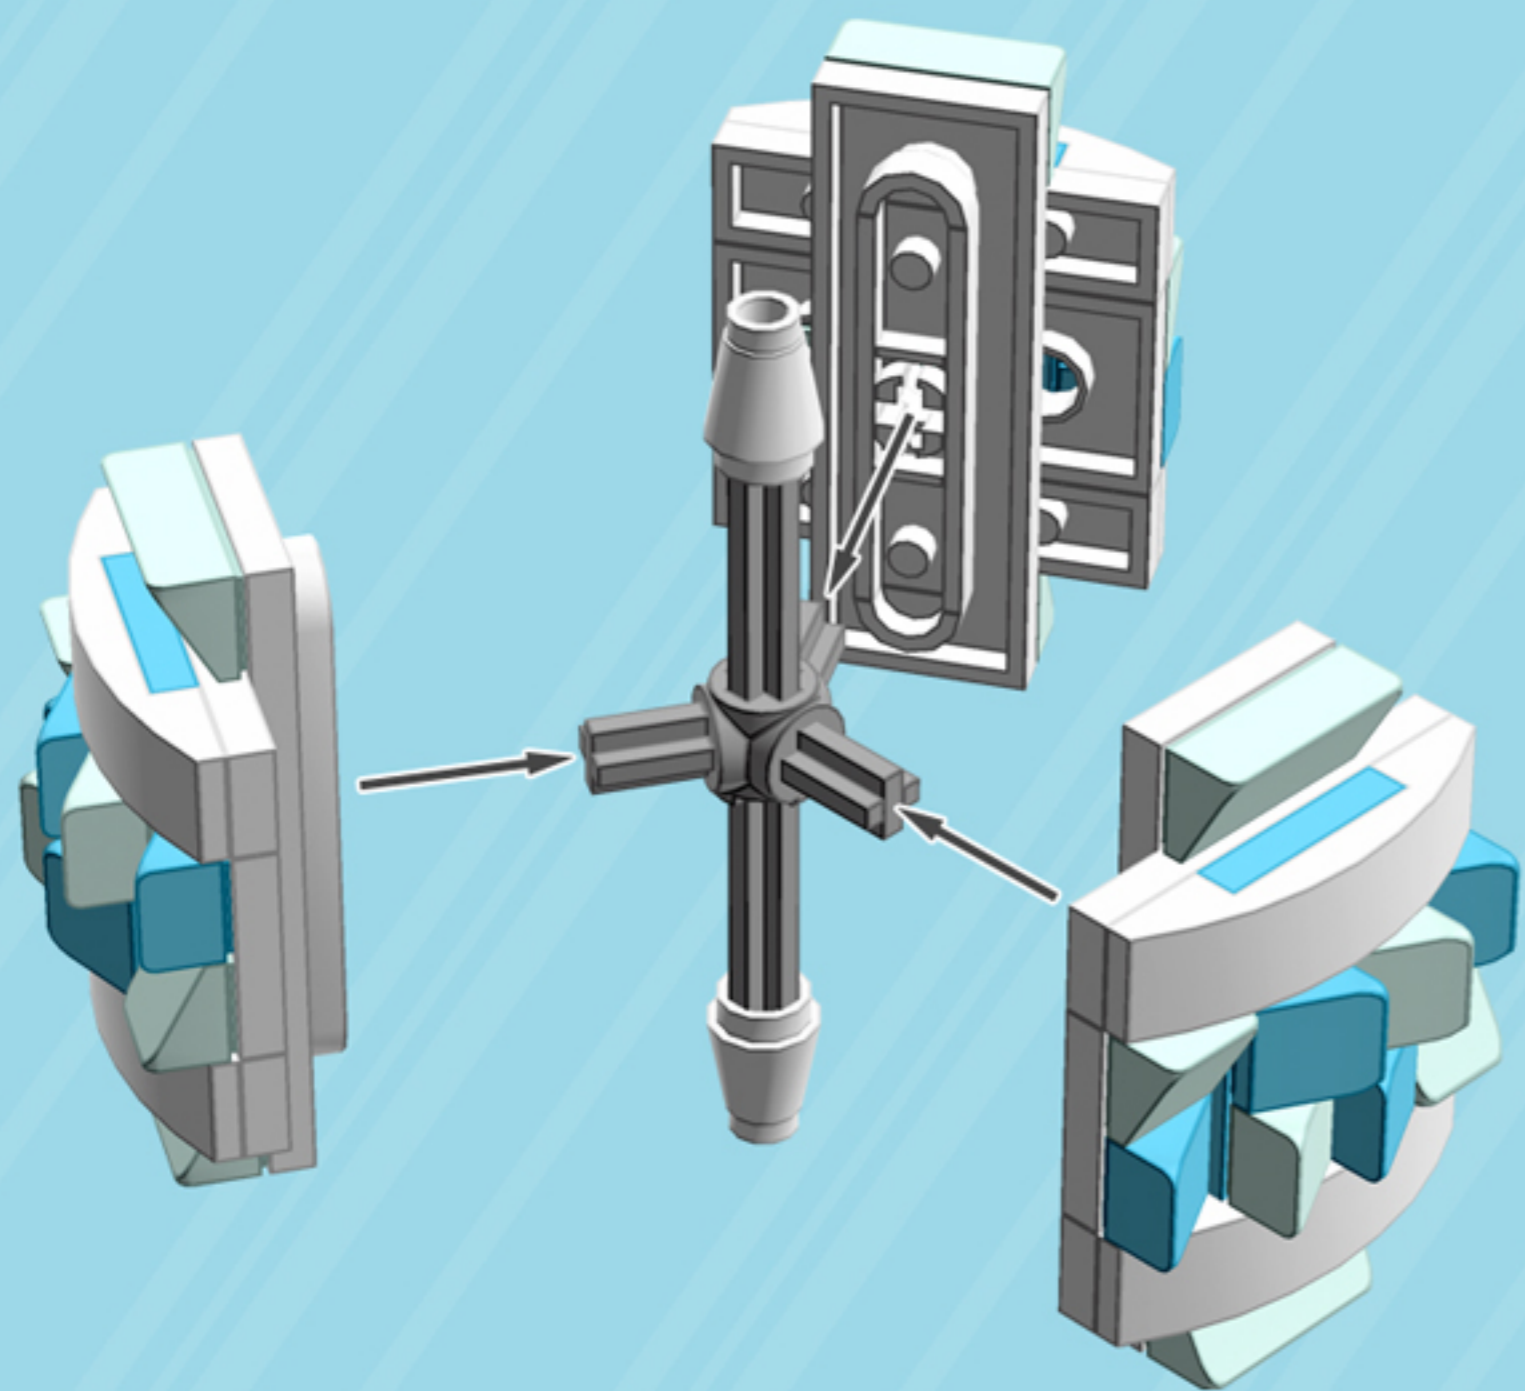

# Frill

## ORNAMENT

*A LEGO® project by Chris McVeigh*  
*[chrismcveigh.com](http://chrismcveigh.com)*

• AZURE •

	Element ID	Color	Description	Quantity
	6094137	Aqua	Roof Tile 1X1X2/3, Abs	12
	4616211	Aqua	Roof Tile 1X2X2/3, Abs	6
	4655256	Medium Azur	Plate 2X4	3
	4619520	Medium Azur	Roof Tile 1X1X2/3, Abs	12
	4502595	Medium Stone Grey	3-Branch Cross Axle W/Cross H.	1
	4211805	Medium Stone Grey	Cross Axle 7M	1
	6030875	Silver Metallic	Tool Set (Box Wrench)	1
	4518400	White	Nose Cone Small 1X1	2
	371001	White	Plate 1X4	6
	370901	White	Plate 2X4, 3Xø4.9	3
	4527947	White	Plate 2X6 W. Holes	3
	6023806	White	Plate W. Bow 1X4X2/3	6
	4527839	White	Technic Rotor, 2 Blades	3

3x

*For more fun builds,  
please stop by [chrismcveigh.com](http://chrismcveigh.com),  
visit me at [facebook.com/c.mcveigh.photos](https://facebook.com/c.mcveigh.photos),  
or follow me on twitter [@actionfigured](https://twitter.com/actionfigured)*