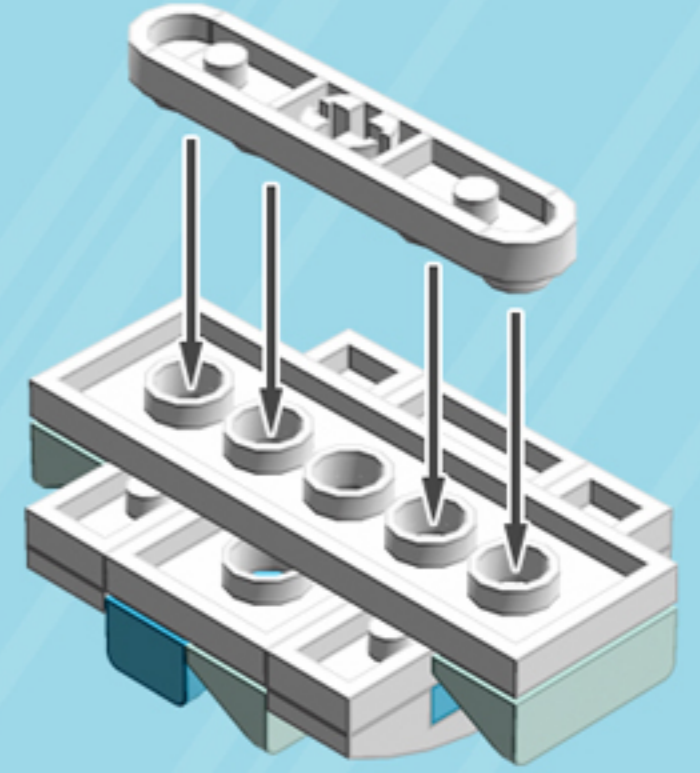

## ORNAMENT

*A LEGO® project by Chris McVeigh*  
*[chrismcveigh.com](http://chrismcveigh.com)*

• AZURE •

	Element ID	Color	Description	Quantity
	6094137	Aqua	Roof Tile 1X1X2/3, Abs	12
	4616211	Aqua	Roof Tile 1X2X2/3, Abs	6
	4655256	Medium Azur	Plate 2X4	3
	4619520	Medium Azur	Roof Tile 1X1X2/3, Abs	12
	4502595	Medium Stone Grey	3-Branch Cross Axle W/Cross H.	1
	4211805	Medium Stone Grey	Cross Axle 7M	1
	6030875	Silver Metallic	Tool Set (Box Wrench)	1
	4518400	White	Nose Cone Small 1X1	2
	371001	White	Plate 1X4	6
	370901	White	Plate 2X4, 3Xø4.9	3
	4527947	White	Plate 2X6 W. Holes	3
	6023806	White	Plate W. Bow 1X4X2/3	6
	4527839	White	Technic Rotor, 2 Blades	3

3x

*For more fun builds,  
please stop by [chrismcveigh.com](http://chrismcveigh.com),  
visit me at [facebook.com/c.mcveigh.photos](https://facebook.com/c.mcveigh.photos),  
or follow me on twitter [@actionfigured](https://twitter.com/actionfigured)*