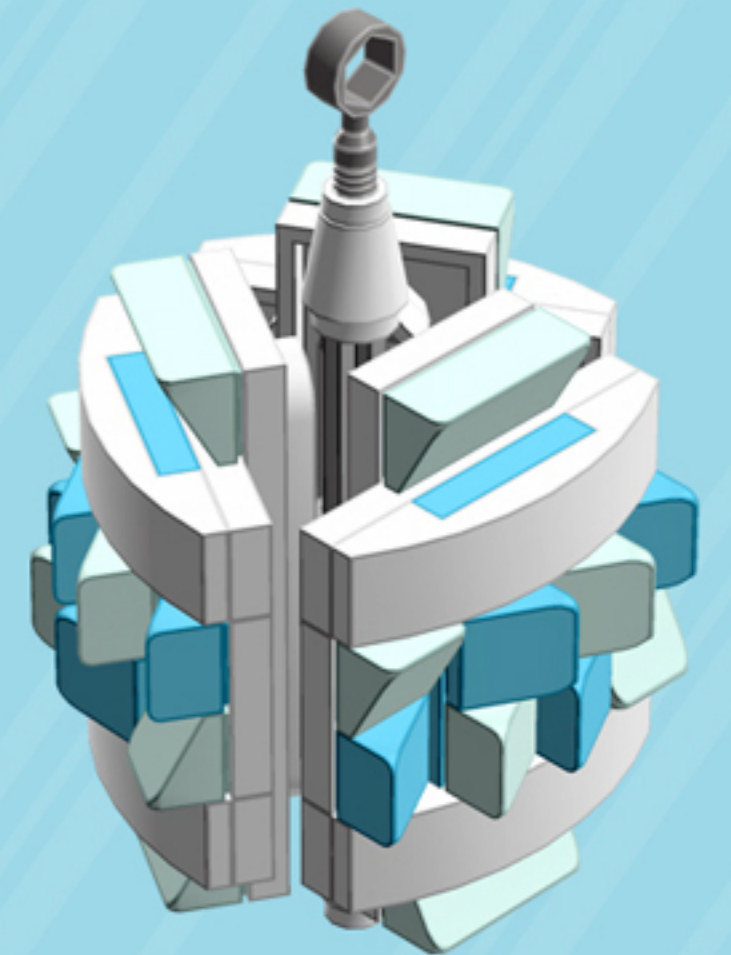

# Frill

## ORNAMENT

*A LEGO® project by Chris McVeigh*  
*[chrismcveigh.com](http://chrismcveigh.com)*

• AZURE •

	Element ID	Color	Description	Quantity
	6094137	Aqua	Roof Tile 1X1X2/3, Abs	12
	4616211	Aqua	Roof Tile 1X2X2/3, Abs	6
	4655256	Medium Azur	Plate 2X4	3
	4619520	Medium Azur	Roof Tile 1X1X2/3, Abs	12
	4502595	Medium Stone Grey	3-Branch Cross Axle W/Cross H.	1
	4211805	Medium Stone Grey	Cross Axle 7M	1
	6030875	Silver Metallic	Tool Set (Box Wrench)	1
	4518400	White	Nose Cone Small 1X1	2
	371001	White	Plate 1X4	6
	370901	White	Plate 2X4, 3Xø4.9	3
	4527947	White	Plate 2X6 W. Holes	3
	6023806	White	Plate W. Bow 1X4X2/3	6
	4527839	White	Technic Rotor, 2 Blades	3

3x

*For more fun builds,  
please stop by [chrismcveigh.com](http://chrismcveigh.com),  
visit me at [facebook.com/c.mcveigh.photos](https://facebook.com/c.mcveigh.photos),  
or follow me on twitter [@actionfigured](https://twitter.com/actionfigured)*