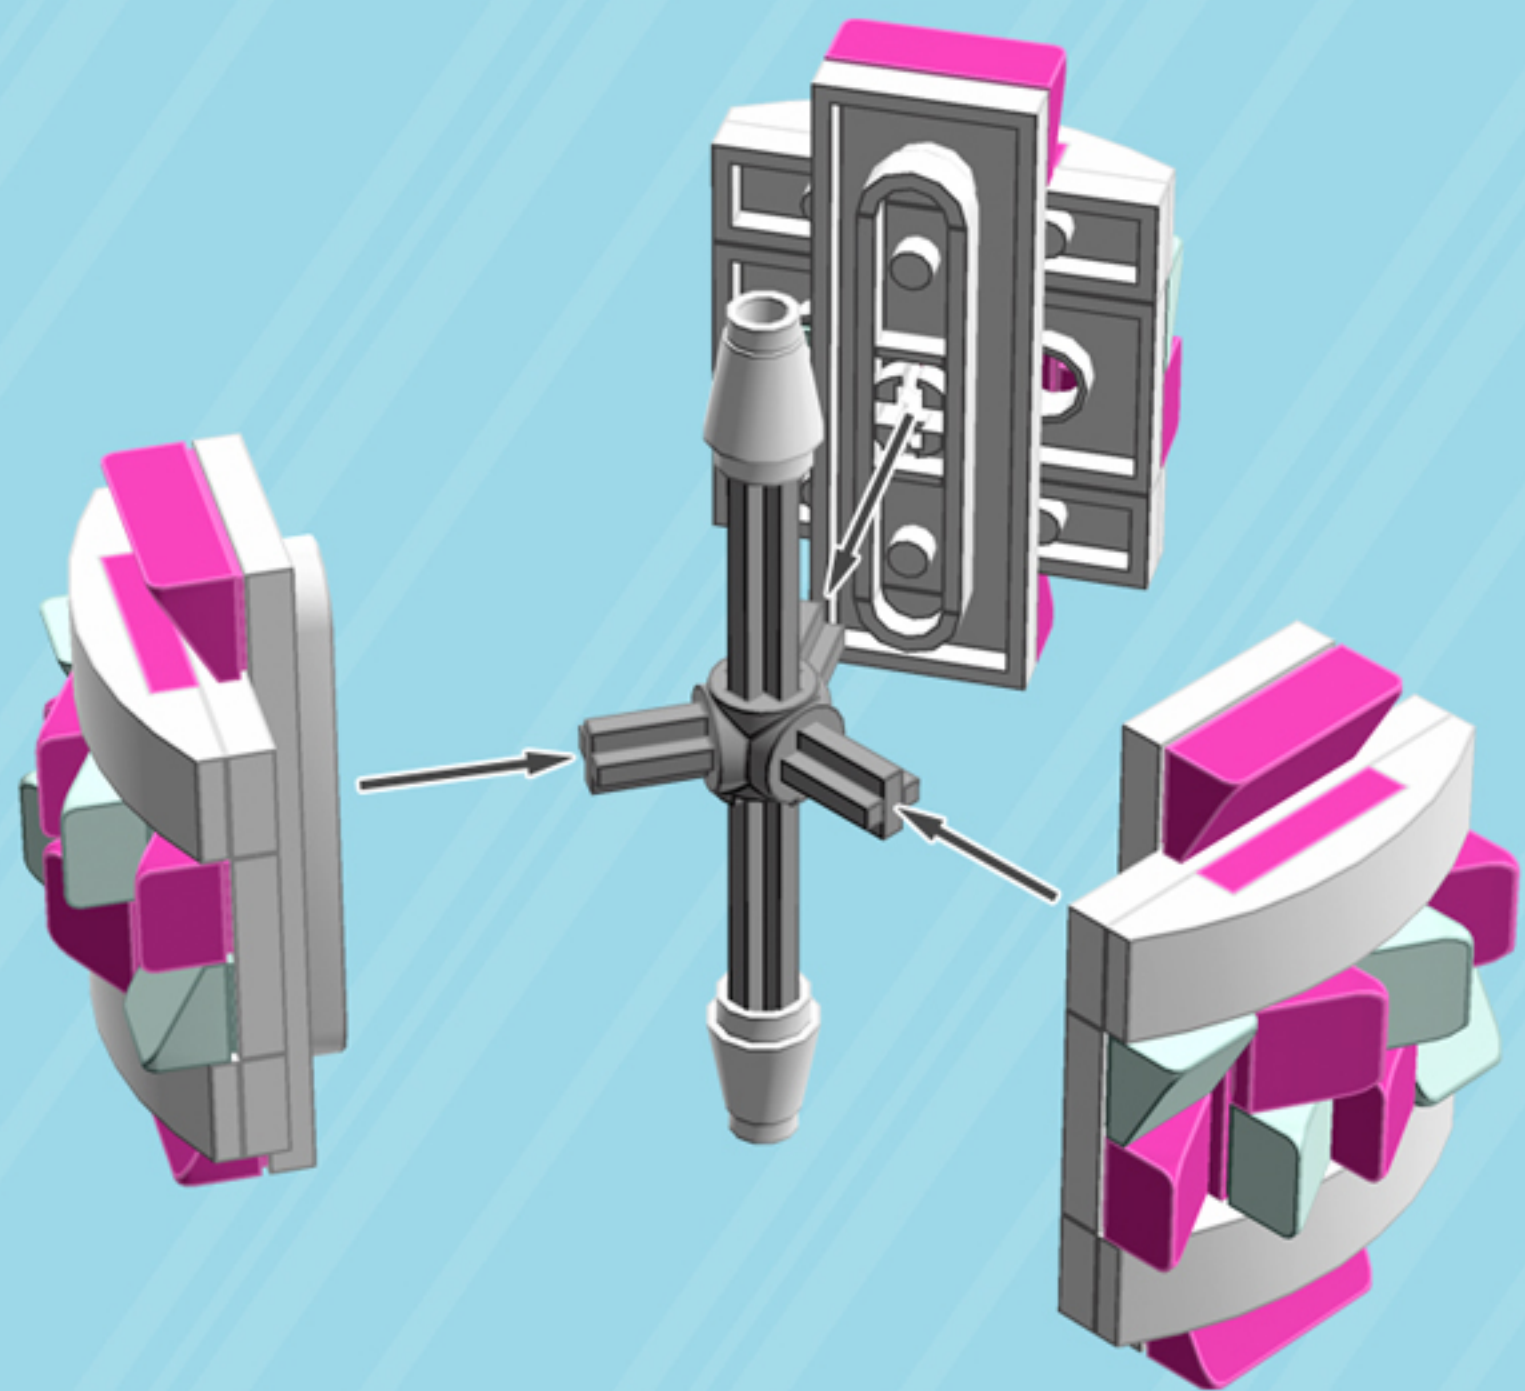

Frill

ORNAMENT

A LEGO® project by Chris McVeigh
chrismcveigh.com

• FUCHSIA •

	Element ID	Color	Description	Quantity
	6094137	Aqua	Roof Tile 1X1X2/3, Abs	12
	6056263	Bright Purple	Plate 2X4	3
	6127601	Bright Purple	Roof Tile 1X1X2/3, Abs	12
	6097095	Bright Purple	Roof Tile 1X2X2/3, Abs	6
	4502595	Medium Stone Grey	3-Branch Cross Axle W/Cross H.	1
	4211805	Medium Stone Grey	Cross Axle 7M	1
	6030875	Silver Metallic	Tool Set (Box Wrench)	1
	4518400	White	Nose Cone Small 1X1	2
	371001	White	Plate 1X4	6
	370901	White	Plate 2X4, 3Xø4.9	3
	4527947	White	Plate 2X6 W. Holes	3
	6023806	White	Plate W. Bow 1X4X2/3	6
	4527839	White	Technic Rotor, 2 Blades	3

3x

*For more fun builds,
please stop by chrismcveigh.com,
visit me at facebook.com/c.mcveigh.photos,
or follow me on twitter [@actionfigured](https://twitter.com/actionfigured)*

Purchase custom building kits at shop.chrismcveigh.com