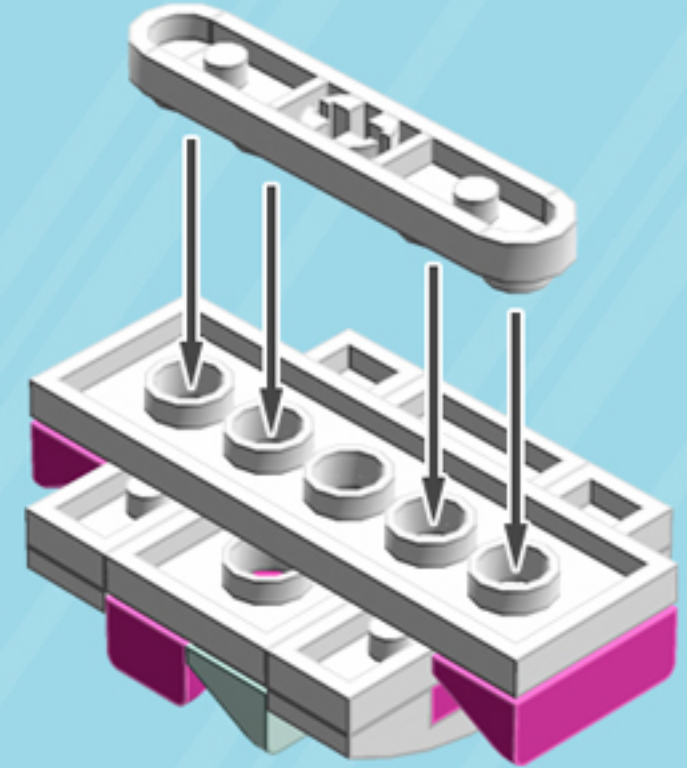

Frill

ORNAMENT

A LEGO® project by Chris McVeigh
chrismcveigh.com

• FUCHSIA •

	Element ID	Color	Description	Quantity
	6094137	Aqua	Roof Tile 1X1X2/3, Abs	12
	6056263	Bright Purple	Plate 2X4	3
	6127601	Bright Purple	Roof Tile 1X1X2/3, Abs	12
	6097095	Bright Purple	Roof Tile 1X2X2/3, Abs	6
	4502595	Medium Stone Grey	3-Branch Cross Axle W/Cross H.	1
	4211805	Medium Stone Grey	Cross Axle 7M	1
	6030875	Silver Metallic	Tool Set (Box Wrench)	1
	4518400	White	Nose Cone Small 1X1	2
	371001	White	Plate 1X4	6
	370901	White	Plate 2X4, 3Xø4.9	3
	4527947	White	Plate 2X6 W. Holes	3
	6023806	White	Plate W. Bow 1X4X2/3	6
	4527839	White	Technic Rotor, 2 Blades	3