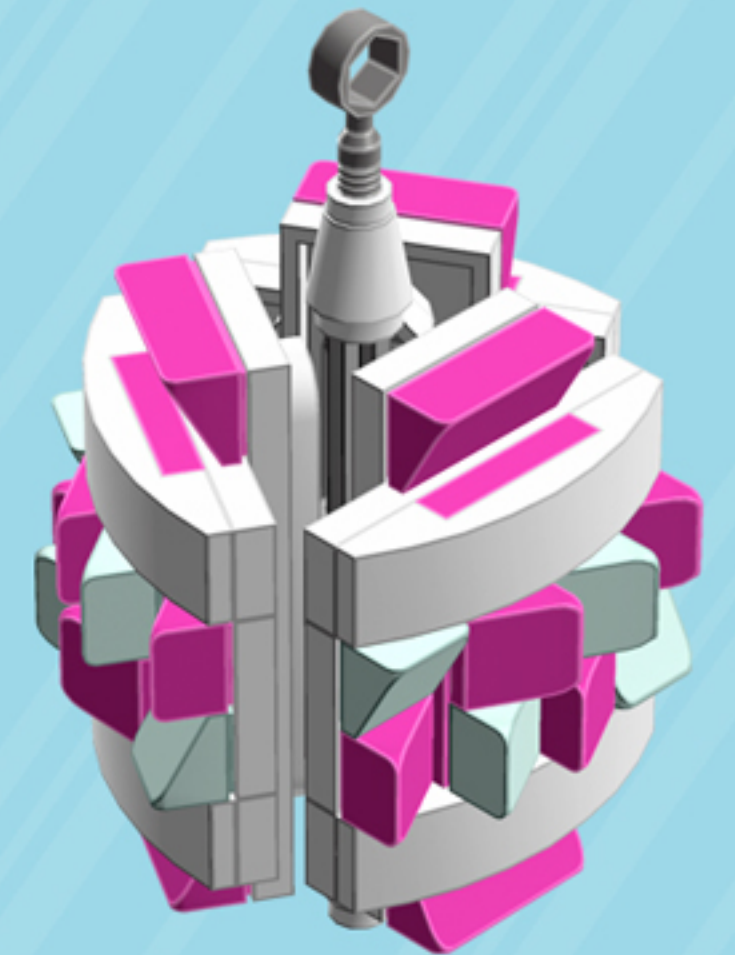

Frill

ORNAMENT

A LEGO® project by Chris McVeigh
chrismcveigh.com

• FUCHSIA •

	Element ID	Color	Description	Quantity
	6094137	Aqua	Roof Tile 1X1X2/3, Abs	12
	6056263	Bright Purple	Plate 2X4	3
	6127601	Bright Purple	Roof Tile 1X1X2/3, Abs	12
	6097095	Bright Purple	Roof Tile 1X2X2/3, Abs	6
	4502595	Medium Stone Grey	3-Branch Cross Axle W/Cross H.	1
	4211805	Medium Stone Grey	Cross Axle 7M	1
	6030875	Silver Metallic	Tool Set (Box Wrench)	1
	4518400	White	Nose Cone Small 1X1	2
	371001	White	Plate 1X4	6
	370901	White	Plate 2X4, 3Xø4.9	3
	4527947	White	Plate 2X6 W. Holes	3
	6023806	White	Plate W. Bow 1X4X2/3	6
	4527839	White	Technic Rotor, 2 Blades	3

3x

*For more fun builds,
please stop by chrismcveigh.com,
visit me at facebook.com/c.mcveigh.photos,
or follow me on twitter [@actionfigured](https://twitter.com/actionfigured)*

Purchase custom building kits at shop.chrismcveigh.com