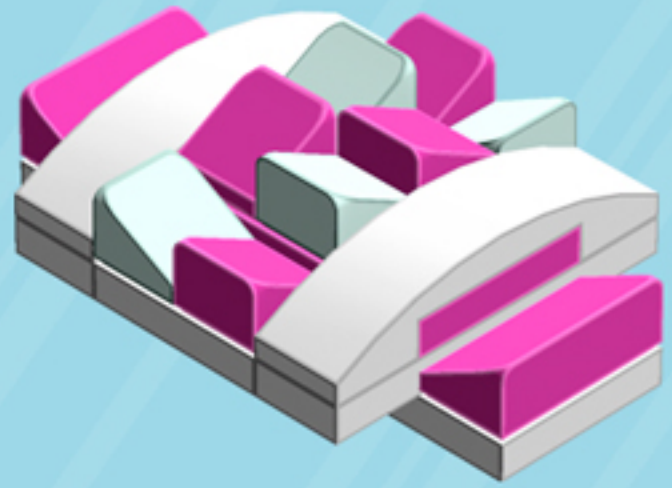

Frill

ORNAMENT

A LEGO® project by Chris McVeigh
chrismcveigh.com

• FUCHSIA •

	Element ID	Color	Description	Quantity
	6094137	Aqua	Roof Tile 1X1X2/3, Abs	12
	6056263	Bright Purple	Plate 2X4	3
	6127601	Bright Purple	Roof Tile 1X1X2/3, Abs	12
	6097095	Bright Purple	Roof Tile 1X2X2/3, Abs	6
	4502595	Medium Stone Grey	3-Branch Cross Axle W/Cross H.	1
	4211805	Medium Stone Grey	Cross Axle 7M	1
	6030875	Silver Metallic	Tool Set (Box Wrench)	1
	4518400	White	Nose Cone Small 1X1	2
	371001	White	Plate 1X4	6
	370901	White	Plate 2X4, 3Xø4.9	3
	4527947	White	Plate 2X6 W. Holes	3
	6023806	White	Plate W. Bow 1X4X2/3	6
	4527839	White	Technic Rotor, 2 Blades	3