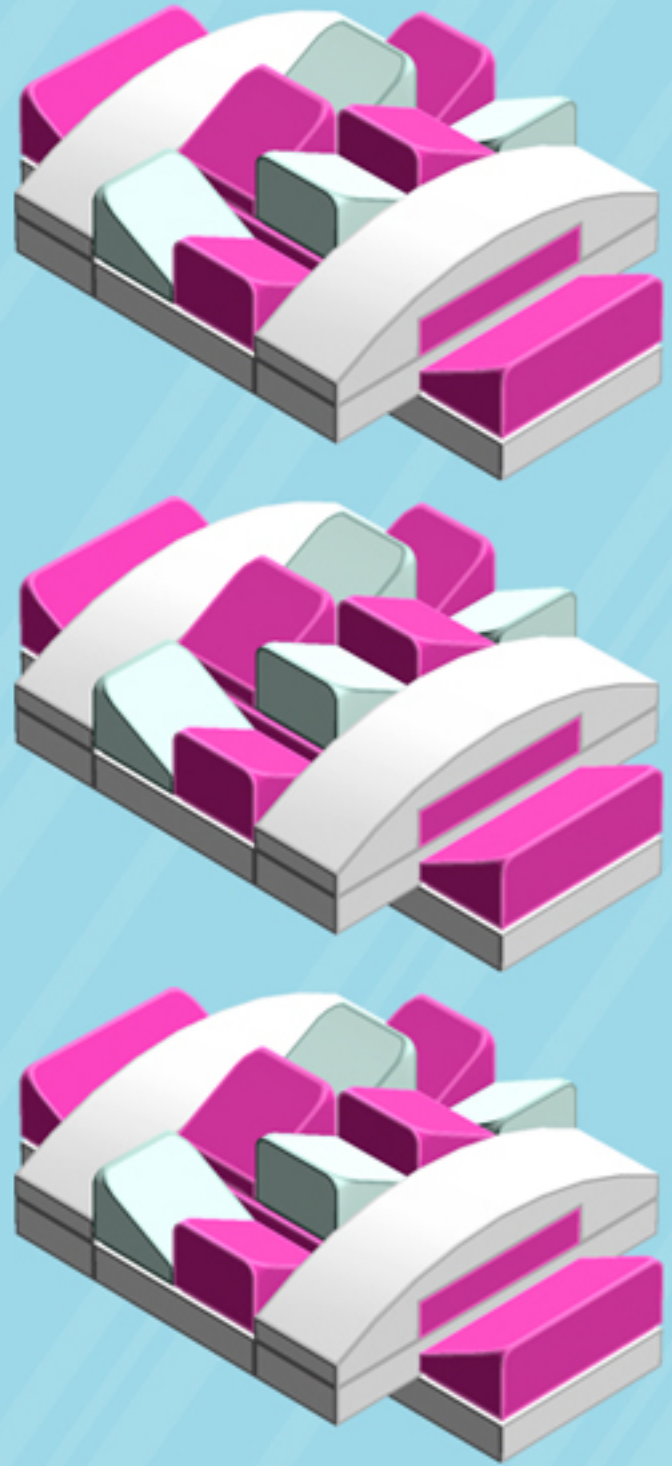

Frill

ORNAMENT

A LEGO® project by Chris McVeigh
chrismcveigh.com

• FUCHSIA •

	Element ID	Color	Description	Quantity
	6094137	Aqua	Roof Tile 1X1X2/3, Abs	12
	6056263	Bright Purple	Plate 2X4	3
	6127601	Bright Purple	Roof Tile 1X1X2/3, Abs	12
	6097095	Bright Purple	Roof Tile 1X2X2/3, Abs	6
	4502595	Medium Stone Grey	3-Branch Cross Axle W/Cross H.	1
	4211805	Medium Stone Grey	Cross Axle 7M	1
	6030875	Silver Metallic	Tool Set (Box Wrench)	1
	4518400	White	Nose Cone Small 1X1	2
	371001	White	Plate 1X4	6
	370901	White	Plate 2X4, 3Xø4.9	3
	4527947	White	Plate 2X6 W. Holes	3
	6023806	White	Plate W. Bow 1X4X2/3	6
	4527839	White	Technic Rotor, 2 Blades	3

3x

*For more fun builds,
please stop by chrismcveigh.com,
visit me at facebook.com/c.mcveigh.photos,
or follow me on twitter [@actionfigured](https://twitter.com/actionfigured)*

Purchase custom building kits at shop.chrismcveigh.com