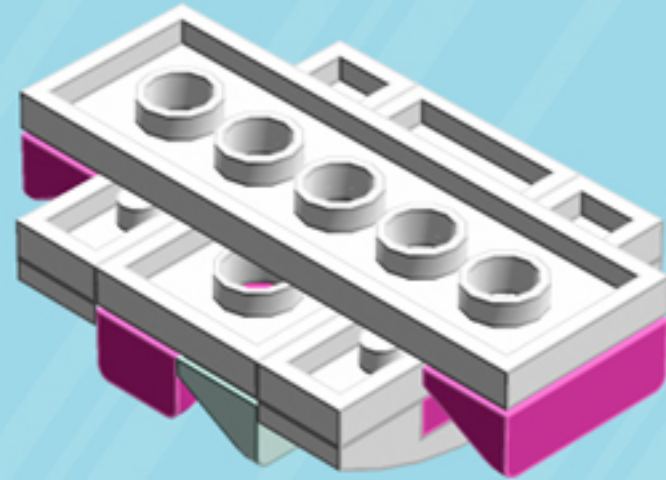

Frill

ORNAMENT

A LEGO® project by Chris McVeigh
chrismcveigh.com

• FUCHSIA •

	Element ID	Color	Description	Quantity
	6094137	Aqua	Roof Tile 1X1X2/3, Abs	12
	6056263	Bright Purple	Plate 2X4	3
	6127601	Bright Purple	Roof Tile 1X1X2/3, Abs	12
	6097095	Bright Purple	Roof Tile 1X2X2/3, Abs	6
	4502595	Medium Stone Grey	3-Branch Cross Axle W/Cross H.	1
	4211805	Medium Stone Grey	Cross Axle 7M	1
	6030875	Silver Metallic	Tool Set (Box Wrench)	1
	4518400	White	Nose Cone Small 1X1	2
	371001	White	Plate 1X4	6
	370901	White	Plate 2X4, 3Xø4.9	3
	4527947	White	Plate 2X6 W. Holes	3
	6023806	White	Plate W. Bow 1X4X2/3	6
	4527839	White	Technic Rotor, 2 Blades	3