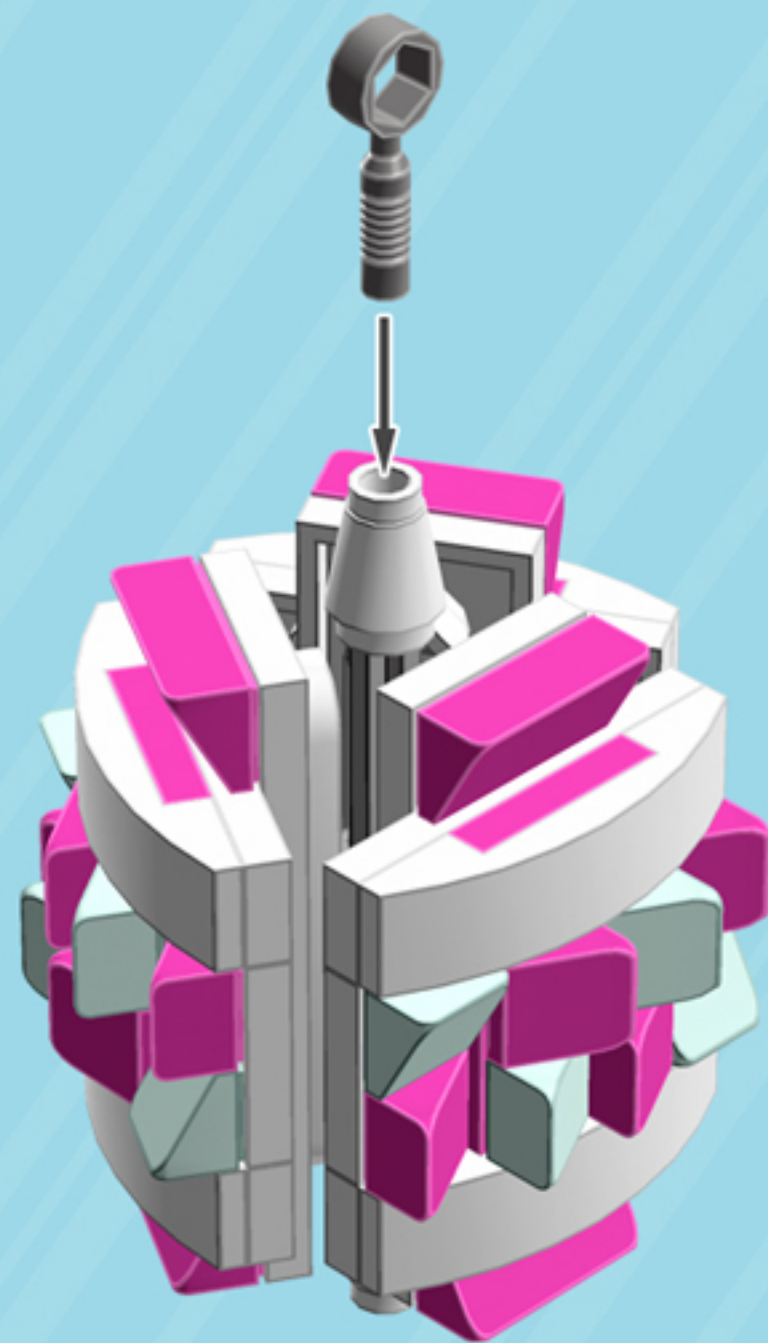

Frill

ORNAMENT

A LEGO® project by Chris McVeigh
chrismcveigh.com

• FUCHSIA •

	Element ID	Color	Description	Quantity
	6094137	Aqua	Roof Tile 1X1X2/3, Abs	12
	6056263	Bright Purple	Plate 2X4	3
	6127601	Bright Purple	Roof Tile 1X1X2/3, Abs	12
	6097095	Bright Purple	Roof Tile 1X2X2/3, Abs	6
	4502595	Medium Stone Grey	3-Branch Cross Axle W/Cross H.	1
	4211805	Medium Stone Grey	Cross Axle 7M	1
	6030875	Silver Metallic	Tool Set (Box Wrench)	1
	4518400	White	Nose Cone Small 1X1	2
	371001	White	Plate 1X4	6
	370901	White	Plate 2X4, 3Xø4.9	3
	4527947	White	Plate 2X6 W. Holes	3
	6023806	White	Plate W. Bow 1X4X2/3	6
	4527839	White	Technic Rotor, 2 Blades	3

3x

*For more fun builds,
please stop by chrismcveigh.com,
visit me at facebook.com/c.mcveigh.photos,
or follow me on twitter [@actionfigured](https://twitter.com/actionfigured)*

Purchase custom building kits at shop.chrismcveigh.com