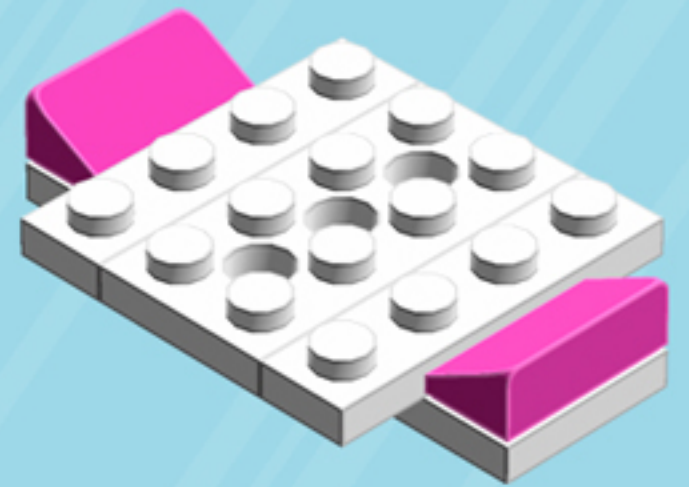

Frill

ORNAMENT

A LEGO® project by Chris McVeigh
chrismcveigh.com

• FUCHSIA •

	Element ID	Color	Description	Quantity
	6094137	Aqua	Roof Tile 1X1X2/3, Abs	12
	6056263	Bright Purple	Plate 2X4	3
	6127601	Bright Purple	Roof Tile 1X1X2/3, Abs	12
	6097095	Bright Purple	Roof Tile 1X2X2/3, Abs	6
	4502595	Medium Stone Grey	3-Branch Cross Axle W/Cross H.	1
	4211805	Medium Stone Grey	Cross Axle 7M	1
	6030875	Silver Metallic	Tool Set (Box Wrench)	1
	4518400	White	Nose Cone Small 1X1	2
	371001	White	Plate 1X4	6
	370901	White	Plate 2X4, 3Xø4.9	3
	4527947	White	Plate 2X6 W. Holes	3
	6023806	White	Plate W. Bow 1X4X2/3	6
	4527839	White	Technic Rotor, 2 Blades	3