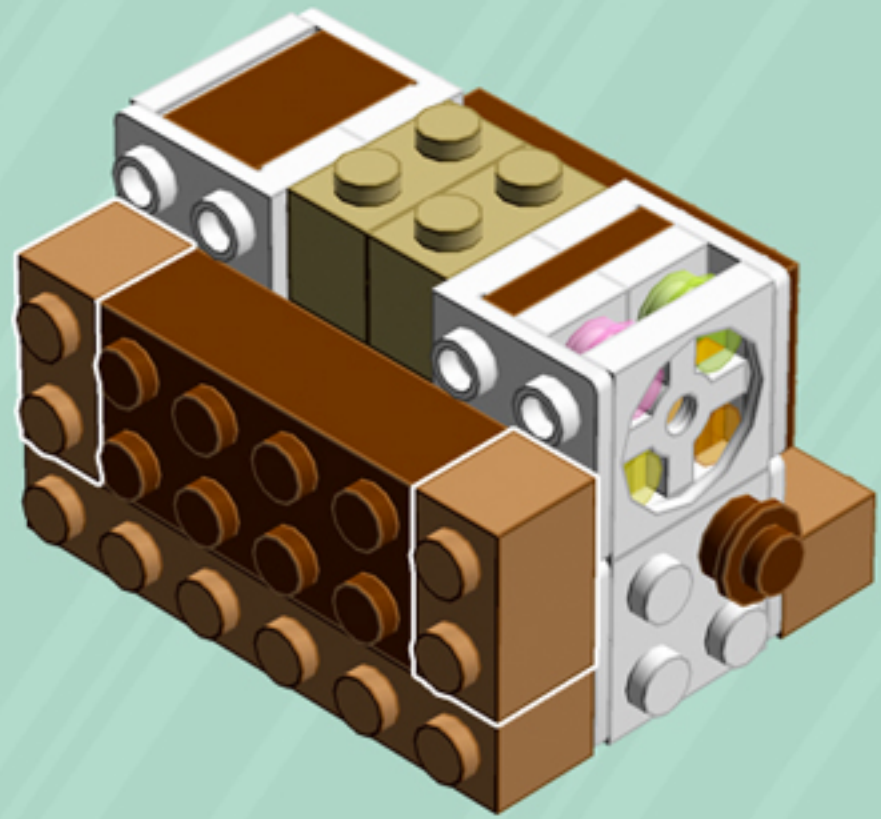

	Element ID	Color	Description	Quantity
	6070712	White	Plate 1X2 W. 1 Horizontal Snap	1
	4611700	White	Plate 1X2 W. Vertical Schaft	2
	4556152	White	Plate 1X2 W/Holder, Vertical	1
	362301	White	Plate 1X3	2
	371001	White	Plate 1X4	6
	366601	White	Plate 1X6	2
	302201	White	Plate 2X2	5
	4565324	White	Plate 2X2 W 1 Knob	4
	302101	White	Plate 2X3	4
	303201	White	Plate 4X6	4
	303501	White	Plate 4X8	3
	4538720	White	Stick 6M W/Flange	1
	368001	White	Turn Plate 2X2, Lower Part	3