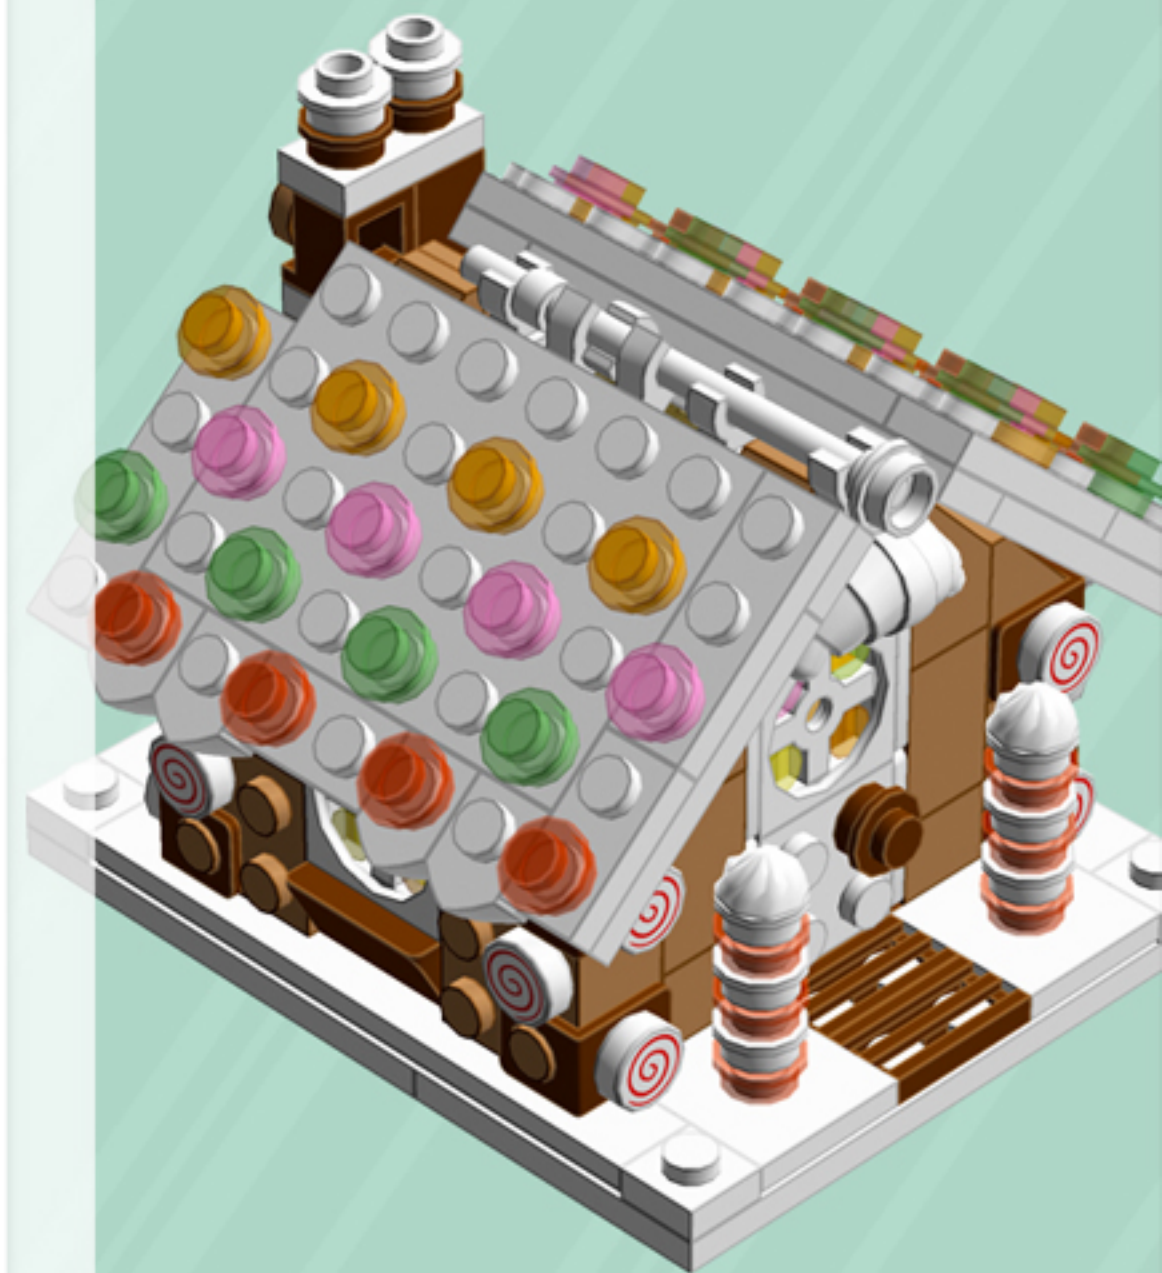

GINGERBREAD
Chalet

A LEGO® project by Chris McVeigh
chrismcveigh.com

	Element ID	Color	Description	Quantity
	6024495	Brick Yellow	Brick 1X2 W. 2 Knobs	4
	4278422	Brick Yellow	Slide Shoe Round 2X2	2
	4569382	Medium Nougat	Brick 1X2	4
	6099341	Medium Nougat	Brick 1x6	2
	6058085	Medium Nougat	Brick 2X2	4
	6055383	Medium Nougat	Flat Tile 1X1, Round	4
	6021997	Medium Nougat	Flat Tile 1X2	4
	6058135	Medium Nougat	Roof Tile 1X2/45°	16
	4225469	Reddish Brown	Angular Brick 1X1	4
	4211242	Reddish Brown	Brick 1X1	4
	4211201	Reddish Brown	Brick 2X4	3
	4579690	Reddish Brown	Flat Tile 2X4	3
	4611100	Reddish Brown	Mini Fig. Back Plate W. Knob	8
	4216581	Reddish Brown	Plate 1X1 Round	7

	Element ID	Color	Description	Quantity
	4211150	Reddish Brown	Plate 1X2	6
	4211186	Reddish Brown	Plate 2X4	1
	4224243	Reddish Brown	Radiator Grille 1X3	2
	6035291	Reddish Brown	Roof Tile 1X2X2/3, Abs	2
	4222960	Tr. Br. Orange	Plate 1X1 Round	8
	4280341	Tr. Br. Orange	Plate 1X2	3
	6057034	Tr. Bright Green	Plate 1X1 Round	3
	3005748	Tr. Green	Plate 1X1 Round	12
	4599535	Tr. Medium Reddish Violet	Plate 1X1 Round	11
	3005741	Tr. Red	Plate 1X1 Round	14
	4194746	Tr. Yellow	Plate 1X2	3
	6102794	White	1X1 Decoration Top No. 1	2
	6097637	White	Angular Plate 1.5 Bot. 1X2 2/2	8

Element ID	Color	Description	Quantity
6058250	White	Croissant	1
6028323	White	Fez	2
306901	White	Flat Tile 1X2	2
416201	White	Flat Tile 1X8	2
6058329	White	Flat Tile Corner 1X2X2	1
6037277	White	Flat Tile Round 1X1 "No. 13"	12
6052824	White	Holder Ø3.2 W/Tube Ø3.2 Hole	2
4518400	White	Nose Cone Small 1X1	2
4547649	White	PI.Round 1X1 W. Throughg. Hole	11
6046905	White	Plade 1X1 M. 1 Lod. Tand	8
302401	White	Plate 1X1	7
4613256	White	Plate 1X1 W. Holder	1
302301	White	Plate 1X2	9