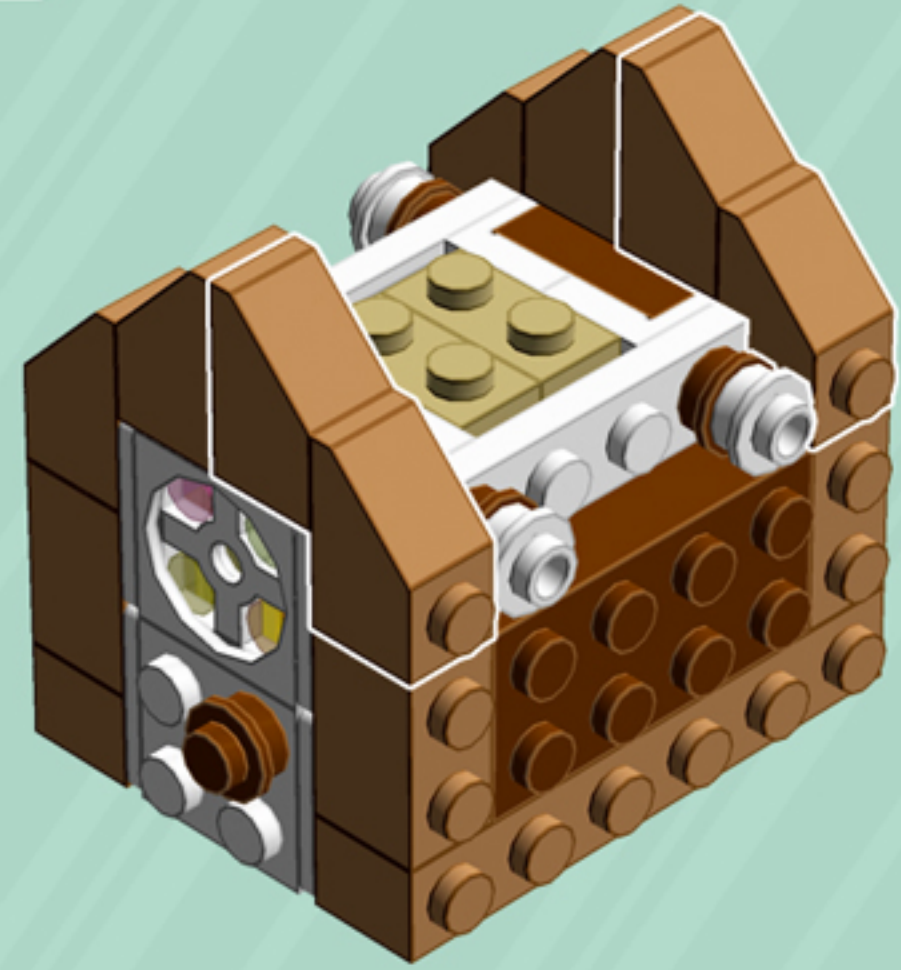

	Element ID	Color	Description	Quantity
	4211150	Reddish Brown	Plate 1X2	6
	4211186	Reddish Brown	Plate 2X4	1
	4224243	Reddish Brown	Radiator Grille 1X3	2
	6035291	Reddish Brown	Roof Tile 1X2X2/3, Abs	2
	4222960	Tr. Br. Orange	Plate 1X1 Round	8
	4280341	Tr. Br. Orange	Plate 1X2	3
	6057034	Tr. Bright Green	Plate 1X1 Round	3
	3005748	Tr. Green	Plate 1X1 Round	12
	4599535	Tr. Medium Reddish Violet	Plate 1X1 Round	11
	3005741	Tr. Red	Plate 1X1 Round	14
	4194746	Tr. Yellow	Plate 1X2	3
	6102794	White	1X1 Decoration Top No. 1	2
	6097637	White	Angular Plate 1.5 Bot. 1X2 2/2	8

	Element ID	Color	Description	Quantity
	6070712	White	Plate 1X2 W. 1 Horizontal Snap	1
	4611700	White	Plate 1X2 W. Vertical Schaft	2
	4556152	White	Plate 1X2 W/Holder, Vertical	1
	362301	White	Plate 1X3	2
	371001	White	Plate 1X4	6
	366601	White	Plate 1X6	2
	302201	White	Plate 2X2	5
	4565324	White	Plate 2X2 W 1 Knob	4
	302101	White	Plate 2X3	4
	303201	White	Plate 4X6	4
	303501	White	Plate 4X8	3
	4538720	White	Stick 6M W/Flange	1
	368001	White	Turn Plate 2X2, Lower Part	3