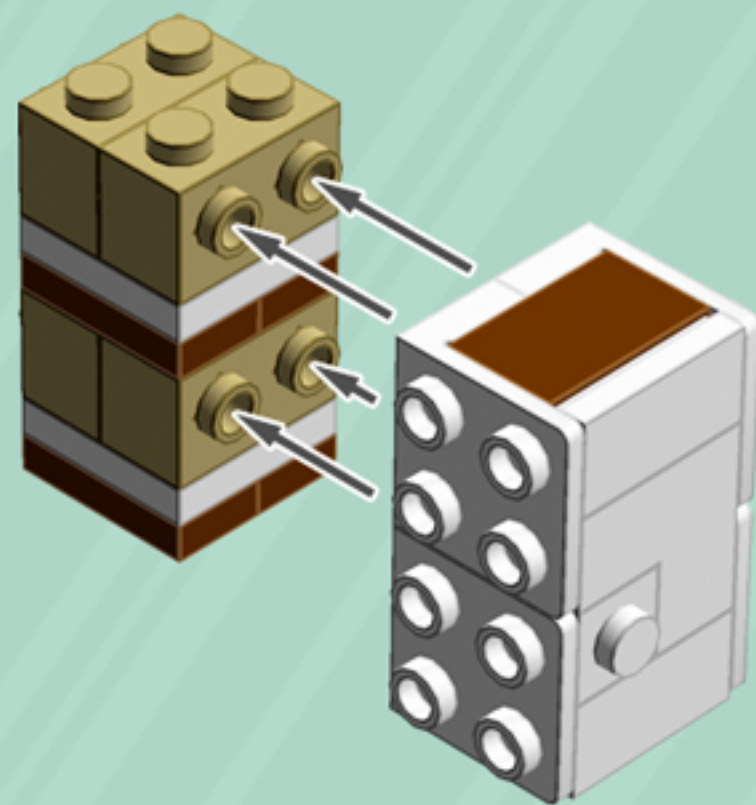

	Element ID	Color	Description	Quantity
	6070712	White	Plate 1X2 W. 1 Horizontal Snap	1
	4611700	White	Plate 1X2 W. Vertical Schaft	2
	4556152	White	Plate 1X2 W/Holder, Vertical	1
	362301	White	Plate 1X3	2
	371001	White	Plate 1X4	6
	366601	White	Plate 1X6	2
	302201	White	Plate 2X2	5
	4565324	White	Plate 2X2 W 1 Knob	4
	302101	White	Plate 2X3	4
	303201	White	Plate 4X6	4
	303501	White	Plate 4X8	3
	4538720	White	Stick 6M W/Flange	1
	368001	White	Turn Plate 2X2, Lower Part	3