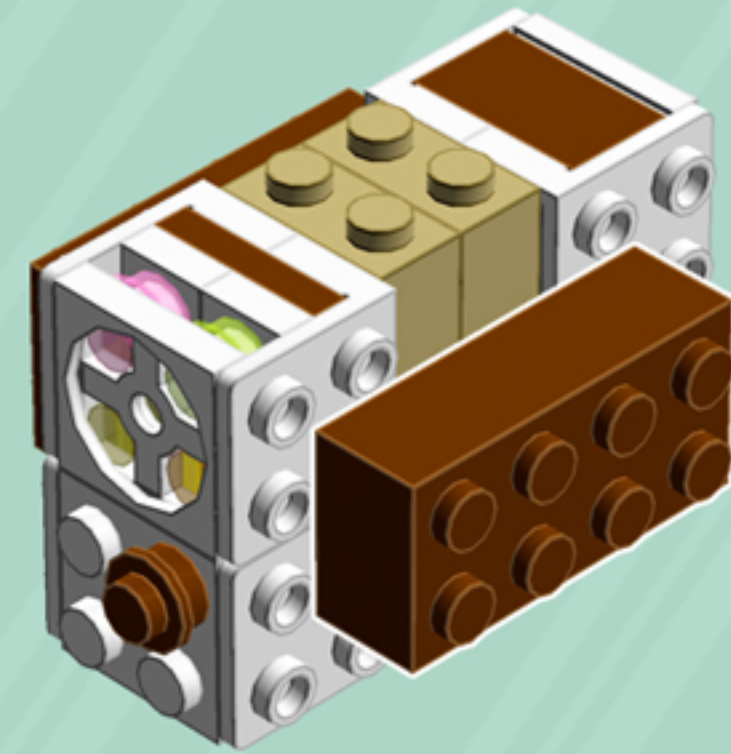

	Element ID	Color	Description	Quantity
	6070712	White	Plate 1X2 W. 1 Horizontal Snap	1
	4611700	White	Plate 1X2 W. Vertical Schaft	2
	4556152	White	Plate 1X2 W/Holder, Vertical	1
	362301	White	Plate 1X3	2
	371001	White	Plate 1X4	6
	366601	White	Plate 1X6	2
	302201	White	Plate 2X2	5
	4565324	White	Plate 2X2 W 1 Knob	4
	302101	White	Plate 2X3	4
	303201	White	Plate 4X6	4
	303501	White	Plate 4X8	3
	4538720	White	Stick 6M W/Flange	1
	368001	White	Turn Plate 2X2, Lower Part	3