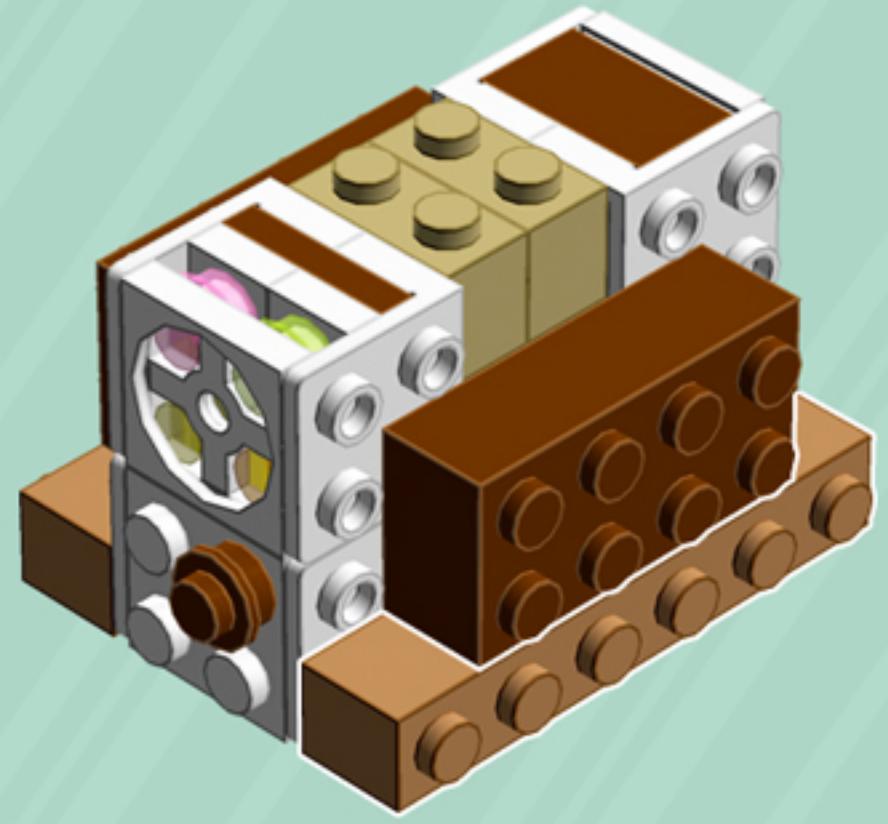

	Element ID	Color	Description	Quantity
	6070712	White	Plate 1X2 W. 1 Horizontal Snap	1
	4611700	White	Plate 1X2 W. Vertical Schaft	2
	4556152	White	Plate 1X2 W/Holder, Vertical	1
	362301	White	Plate 1X3	2
	371001	White	Plate 1X4	6
	366601	White	Plate 1X6	2
	302201	White	Plate 2X2	5
	4565324	White	Plate 2X2 W 1 Knob	4
	302101	White	Plate 2X3	4
	303201	White	Plate 4X6	4
	303501	White	Plate 4X8	3
	4538720	White	Stick 6M W/Flange	1
	368001	White	Turn Plate 2X2, Lower Part	3