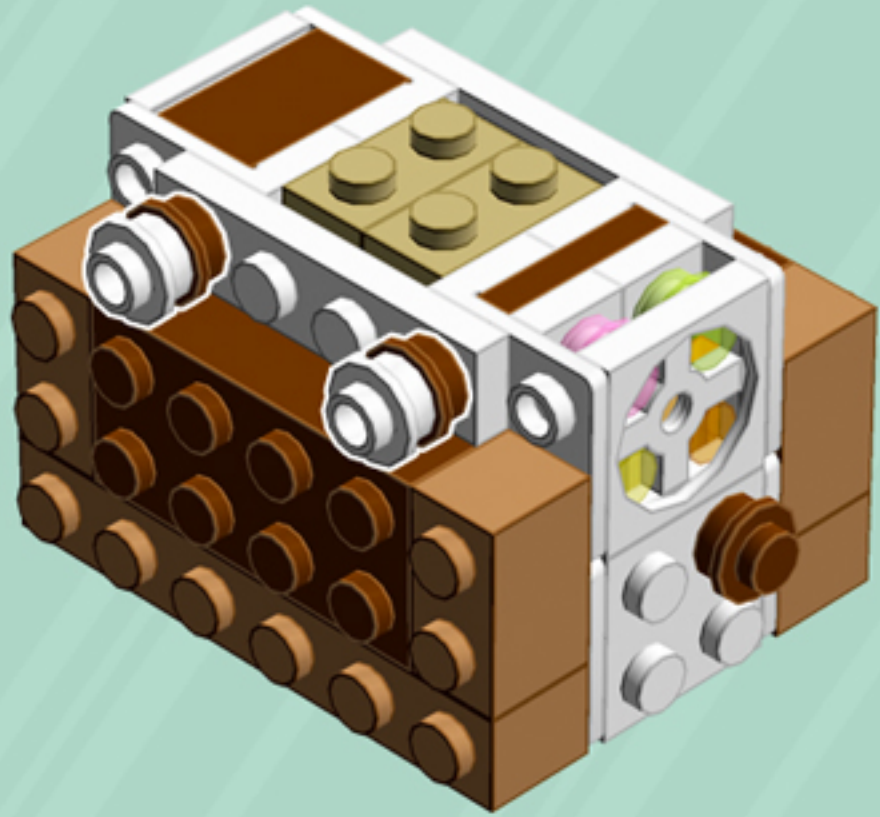

	Element ID	Color	Description	Quantity
	6070712	White	Plate 1X2 W. 1 Horizontal Snap	1
	4611700	White	Plate 1X2 W. Vertical Schaft	2
	4556152	White	Plate 1X2 W/Holder, Vertical	1
	362301	White	Plate 1X3	2
	371001	White	Plate 1X4	6
	366601	White	Plate 1X6	2
	302201	White	Plate 2X2	5
	4565324	White	Plate 2X2 W 1 Knob	4
	302101	White	Plate 2X3	4
	303201	White	Plate 4X6	4
	303501	White	Plate 4X8	3
	4538720	White	Stick 6M W/Flange	1
	368001	White	Turn Plate 2X2, Lower Part	3