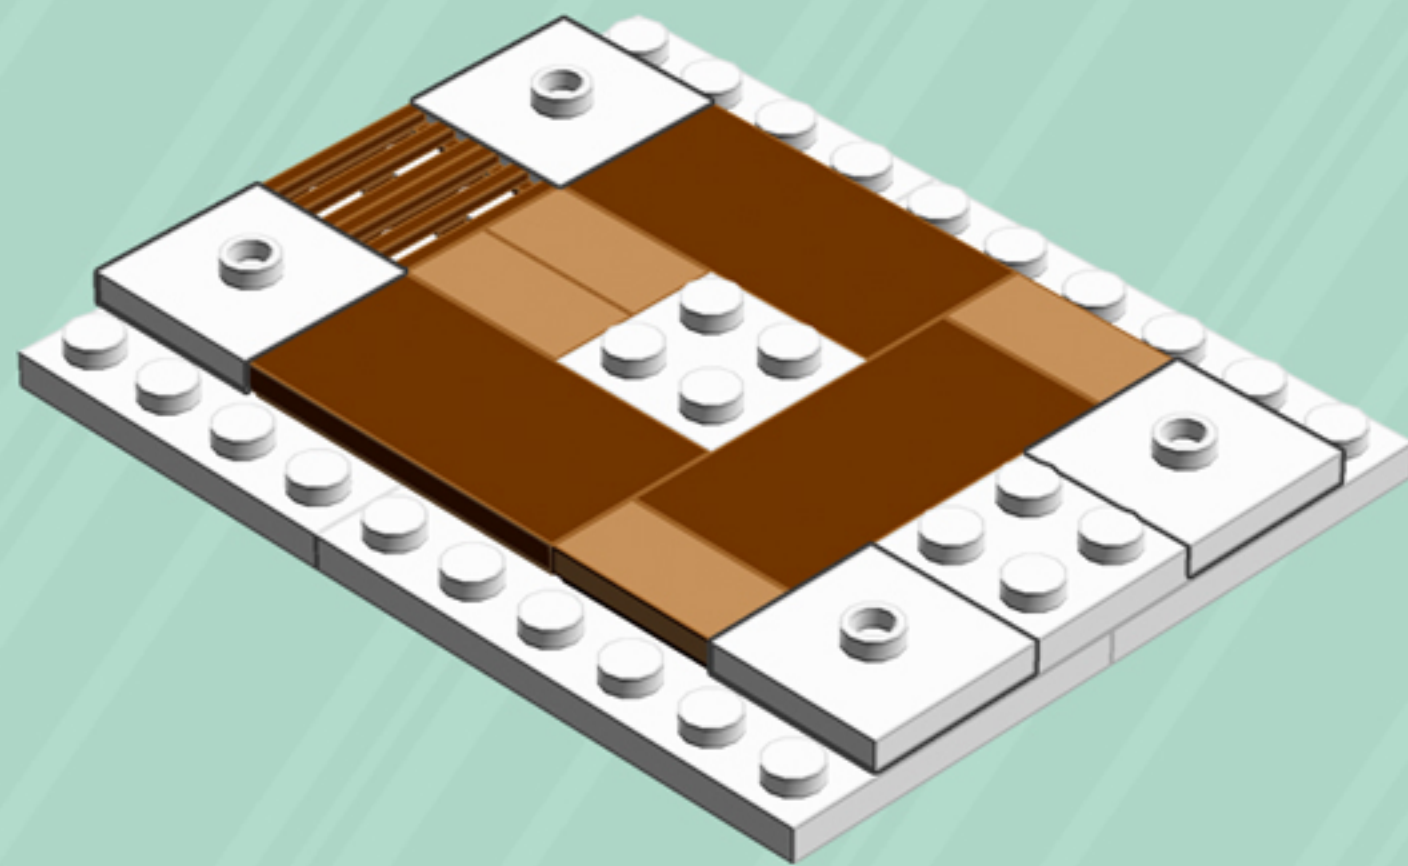

	Element ID	Color	Description	Quantity
	4211150	Reddish Brown	Plate 1X2	6
	4211186	Reddish Brown	Plate 2X4	1
	4224243	Reddish Brown	Radiator Grille 1X3	2
	6035291	Reddish Brown	Roof Tile 1X2X2/3, Abs	2
	4222960	Tr. Br. Orange	Plate 1X1 Round	8
	4280341	Tr. Br. Orange	Plate 1X2	3
	6057034	Tr. Bright Green	Plate 1X1 Round	3
	3005748	Tr. Green	Plate 1X1 Round	12
	4599535	Tr. Medium Reddish Violet	Plate 1X1 Round	11
	3005741	Tr. Red	Plate 1X1 Round	14
	4194746	Tr. Yellow	Plate 1X2	3
	6102794	White	1X1 Decoration Top No. 1	2
	6097637	White	Angular Plate 1.5 Bot. 1X2 2/2	8

	Element ID	Color	Description	Quantity
	6070712	White	Plate 1X2 W. 1 Horizontal Snap	1
	4611700	White	Plate 1X2 W. Vertical Schaft	2
	4556152	White	Plate 1X2 W/Holder, Vertical	1
	362301	White	Plate 1X3	2
	371001	White	Plate 1X4	6
	366601	White	Plate 1X6	2
	302201	White	Plate 2X2	5
	4565324	White	Plate 2X2 W 1 Knob	4
	302101	White	Plate 2X3	4
	303201	White	Plate 4X6	4
	303501	White	Plate 4X8	3
	4538720	White	Stick 6M W/Flange	1
	368001	White	Turn Plate 2X2, Lower Part	3