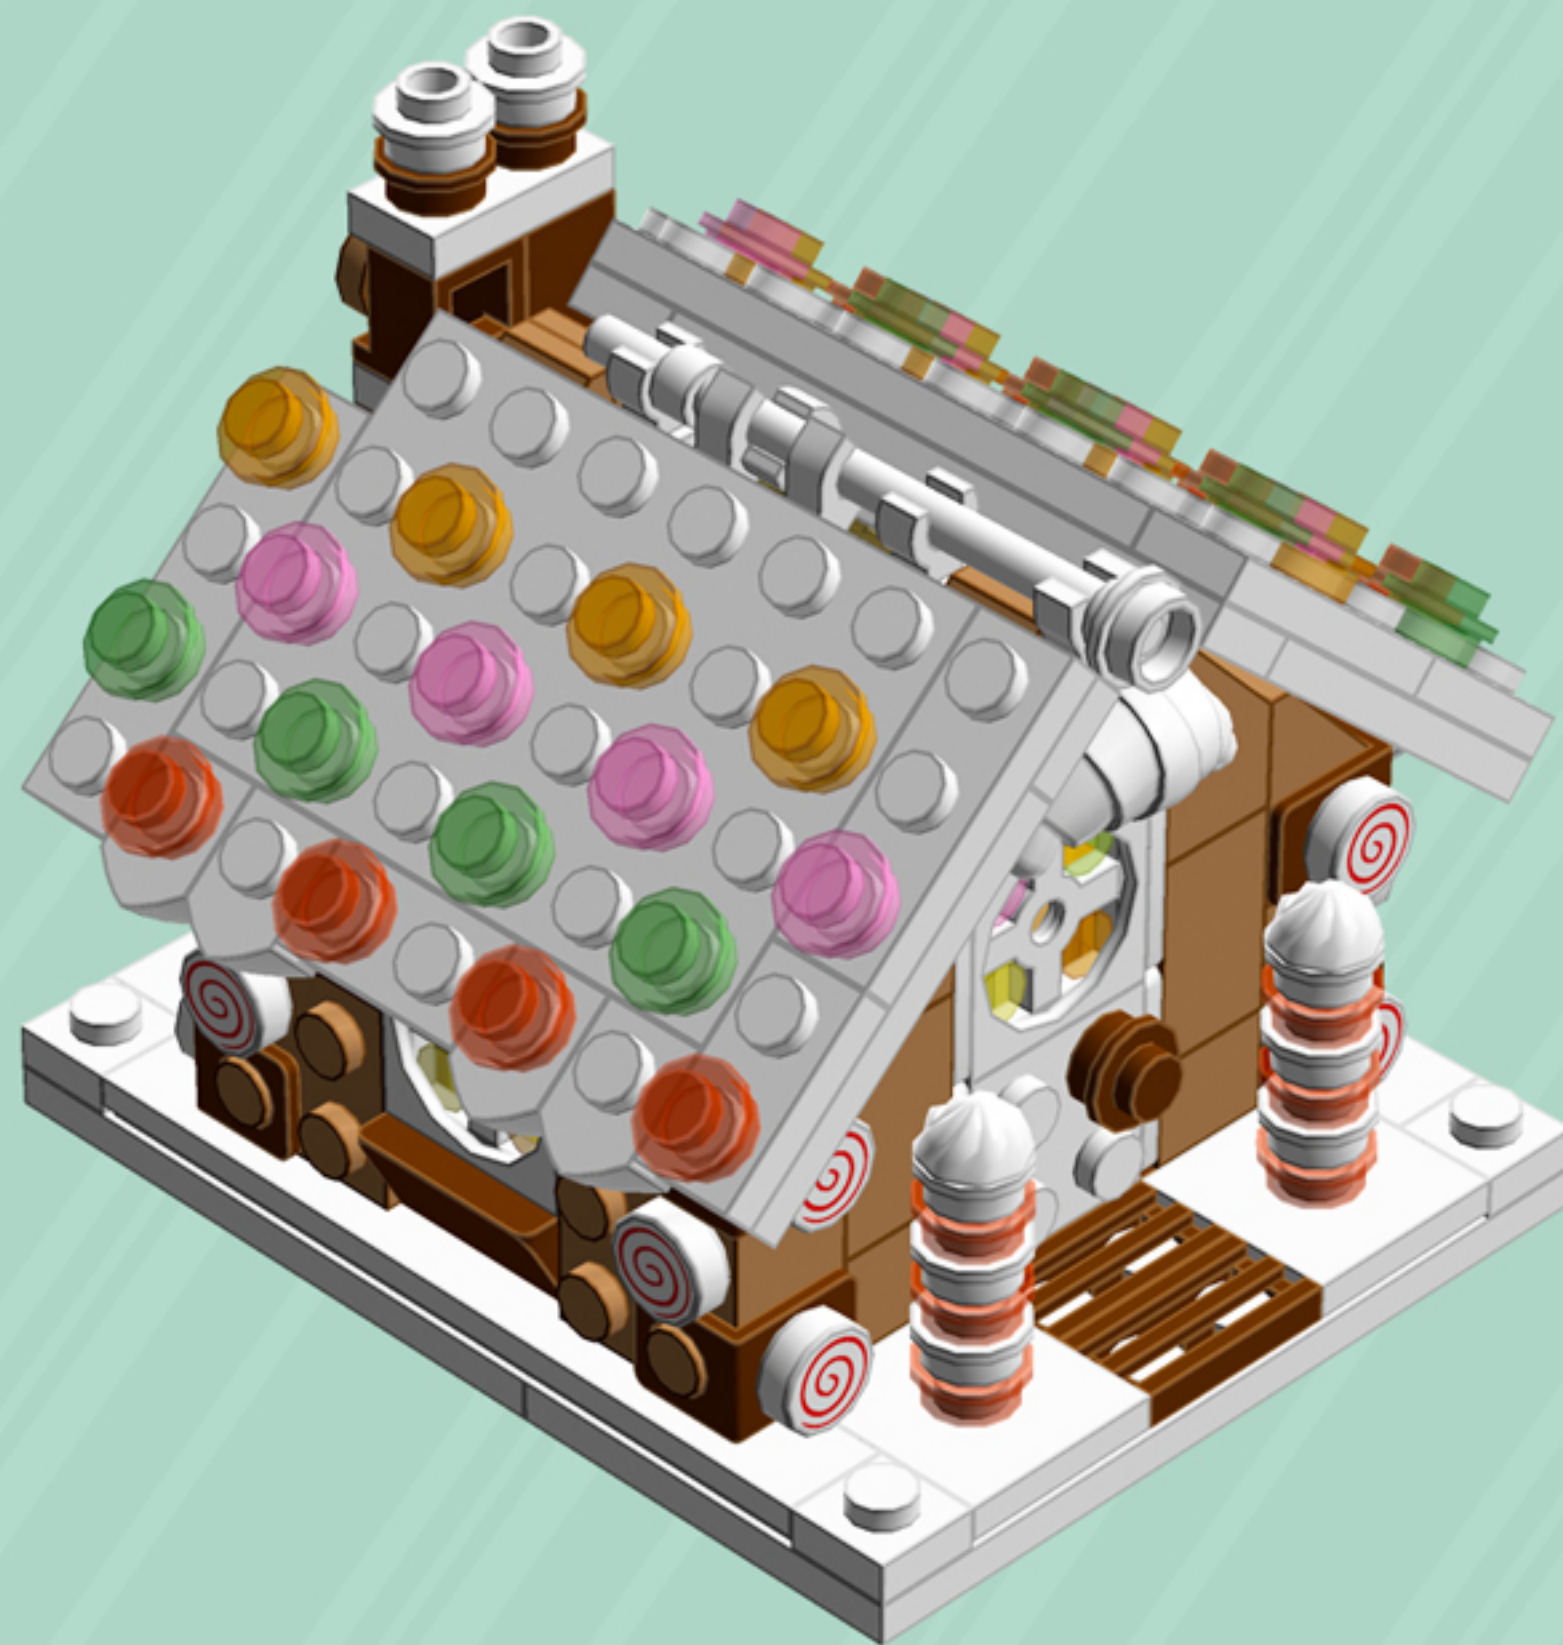

GINGERBREAD
Chalet

A LEGO® project by Chris McVeigh
chrismcveigh.com

	Element ID	Color	Description	Quantity
	6024495	Brick Yellow	Brick 1X2 W. 2 Knobs	4
	4278422	Brick Yellow	Slide Shoe Round 2X2	2
	4569382	Medium Nougat	Brick 1X2	4
	6099341	Medium Nougat	Brick 1x6	2
	6058085	Medium Nougat	Brick 2X2	4
	6055383	Medium Nougat	Flat Tile 1X1, Round	4
	6021997	Medium Nougat	Flat Tile 1X2	4
	6058135	Medium Nougat	Roof Tile 1X2/45°	16
	4225469	Reddish Brown	Angular Brick 1X1	4
	4211242	Reddish Brown	Brick 1X1	4
	4211201	Reddish Brown	Brick 2X4	3
	4579690	Reddish Brown	Flat Tile 2X4	3
	4611100	Reddish Brown	Mini Fig. Back Plate W. Knob	8
	4216581	Reddish Brown	Plate 1X1 Round	7

	Element ID	Color	Description	Quantity
	4211150	Reddish Brown	Plate 1X2	6
	4211186	Reddish Brown	Plate 2X4	1
	4224243	Reddish Brown	Radiator Grille 1X3	2
	6035291	Reddish Brown	Roof Tile 1X2X2/3, Abs	2
	4222960	Tr. Br. Orange	Plate 1X1 Round	8
	4280341	Tr. Br. Orange	Plate 1X2	3
	6057034	Tr. Bright Green	Plate 1X1 Round	3
	3005748	Tr. Green	Plate 1X1 Round	12
	4599535	Tr. Medium Reddish Violet	Plate 1X1 Round	11
	3005741	Tr. Red	Plate 1X1 Round	14
	4194746	Tr. Yellow	Plate 1X2	3
	6102794	White	1X1 Decoration Top No. 1	2
	6097637	White	Angular Plate 1.5 Bot. 1X2 2/2	8

Element ID	Color	Description	Quantity
6058250	White	Croissant	1
6028323	White	Fez	2
306901	White	Flat Tile 1X2	2
416201	White	Flat Tile 1X8	2
6058329	White	Flat Tile Corner 1X2X2	1
6037277	White	Flat Tile Round 1X1 "No. 13"	12
6052824	White	Holder Ø3.2 W/Tube Ø3.2 Hole	2
4518400	White	Nose Cone Small 1X1	2
4547649	White	PI.Round 1X1 W. Throughg. Hole	11
6046905	White	Plade 1X1 M. 1 Lod. Tand	8
302401	White	Plate 1X1	7
4613256	White	Plate 1X1 W. Holder	1
302301	White	Plate 1X2	9