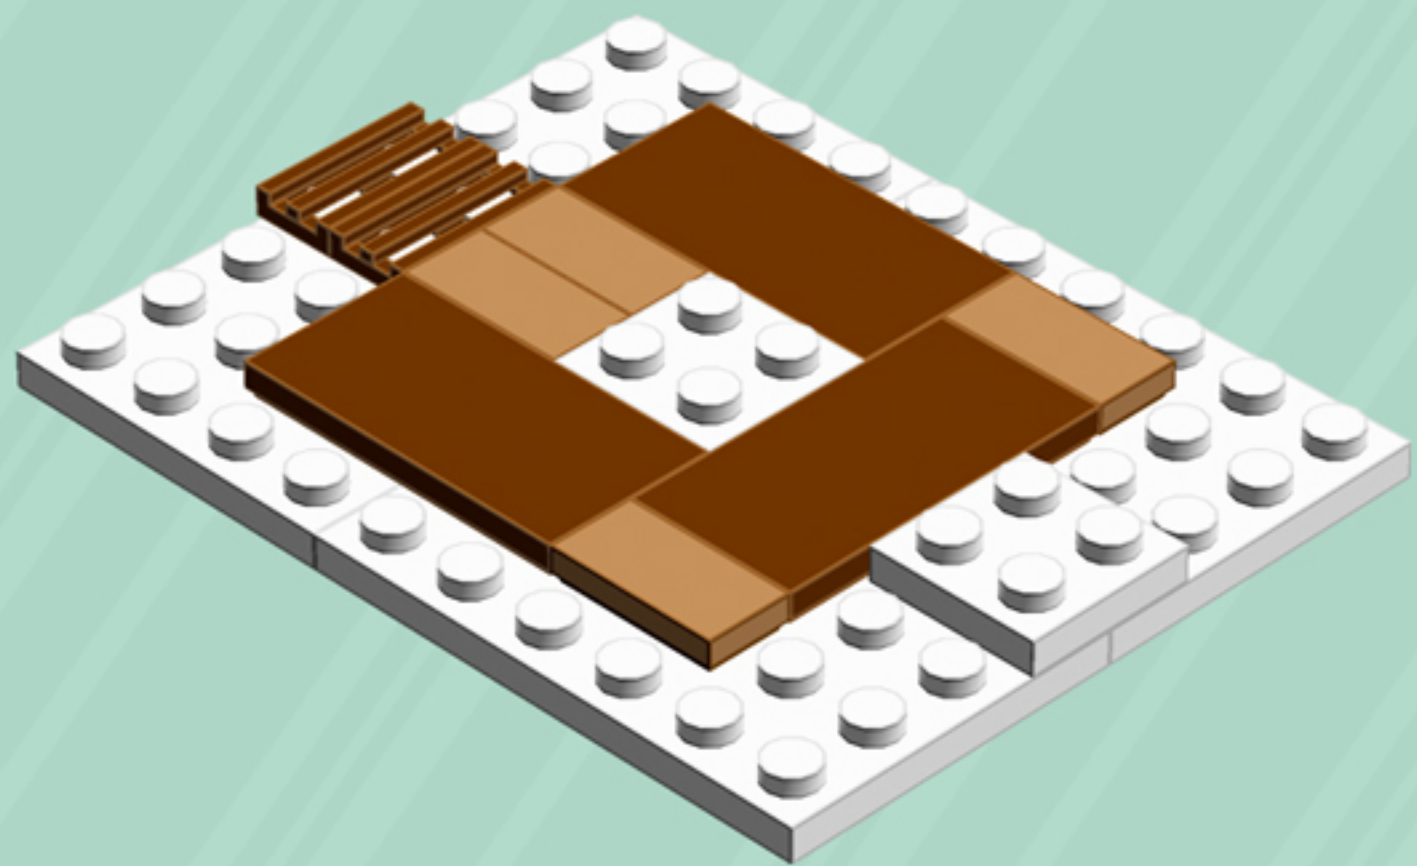

	Element ID	Color	Description	Quantity
	6070712	White	Plate 1X2 W. 1 Horizontal Snap	1
	4611700	White	Plate 1X2 W. Vertical Schaft	2
	4556152	White	Plate 1X2 W/Holder, Vertical	1
	362301	White	Plate 1X3	2
	371001	White	Plate 1X4	6
	366601	White	Plate 1X6	2
	302201	White	Plate 2X2	5
	4565324	White	Plate 2X2 W 1 Knob	4
	302101	White	Plate 2X3	4
	303201	White	Plate 4X6	4
	303501	White	Plate 4X8	3
	4538720	White	Stick 6M W/Flange	1
	368001	White	Turn Plate 2X2, Lower Part	3