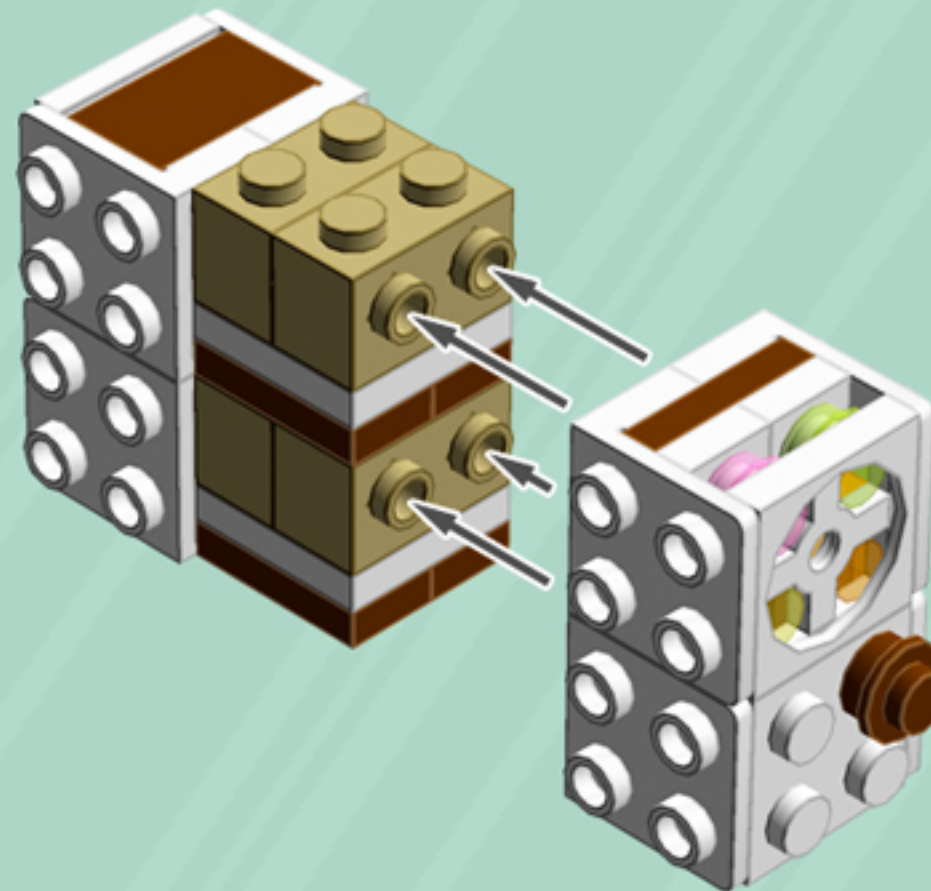

	Element ID	Color	Description	Quantity
	6070712	White	Plate 1X2 W. 1 Horizontal Snap	1
	4611700	White	Plate 1X2 W. Vertical Schaft	2
	4556152	White	Plate 1X2 W/Holder, Vertical	1
	362301	White	Plate 1X3	2
	371001	White	Plate 1X4	6
	366601	White	Plate 1X6	2
	302201	White	Plate 2X2	5
	4565324	White	Plate 2X2 W 1 Knob	4
	302101	White	Plate 2X3	4
	303201	White	Plate 4X6	4
	303501	White	Plate 4X8	3
	4538720	White	Stick 6M W/Flange	1
	368001	White	Turn Plate 2X2, Lower Part	3