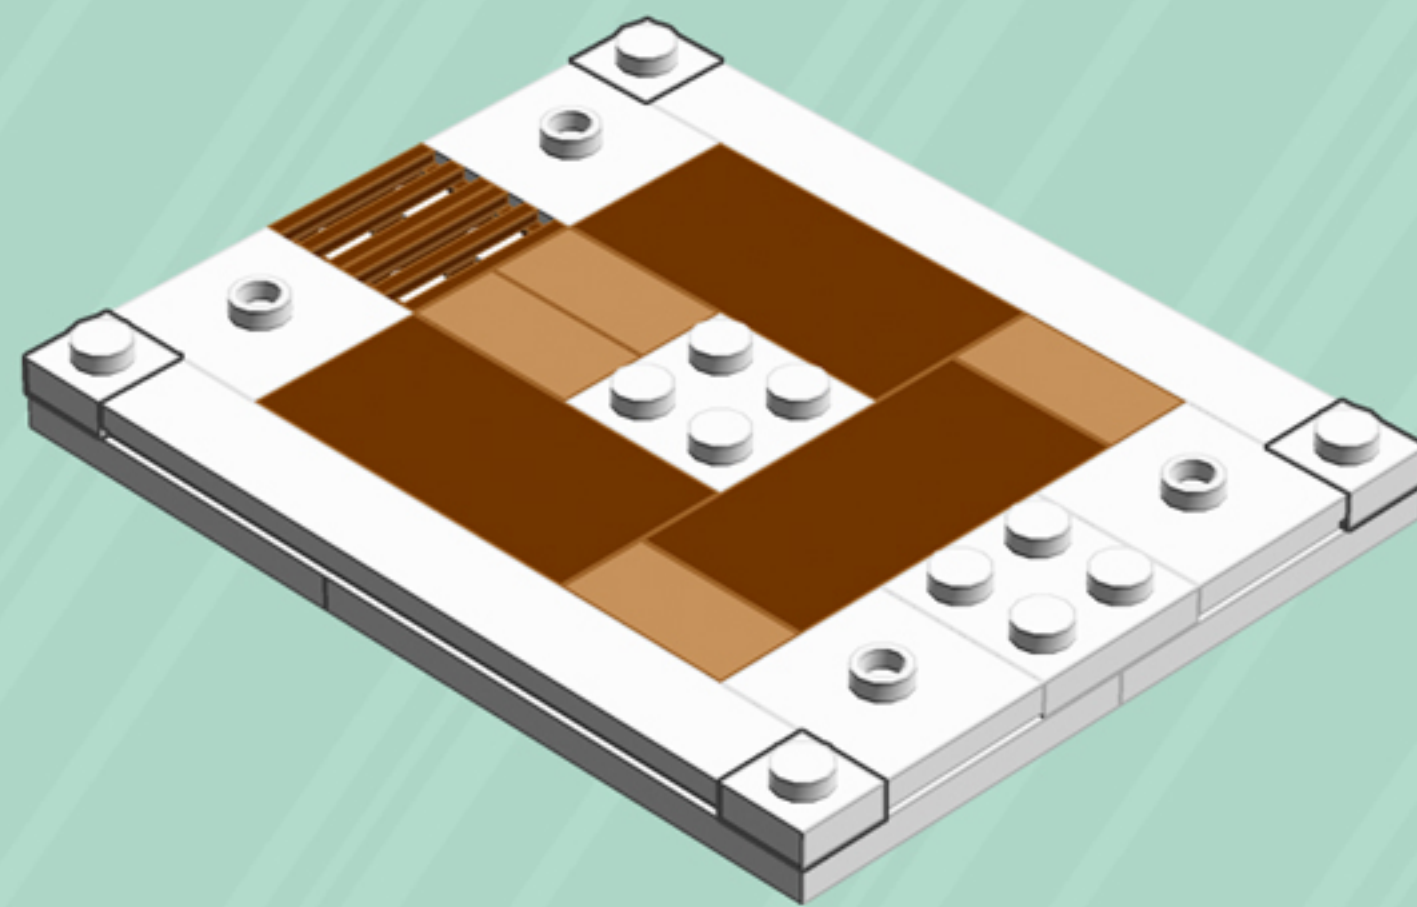

	Element ID	Color	Description	Quantity
	4211150	Reddish Brown	Plate 1X2	6
	4211186	Reddish Brown	Plate 2X4	1
	4224243	Reddish Brown	Radiator Grille 1X3	2
	6035291	Reddish Brown	Roof Tile 1X2X2/3, Abs	2
	4222960	Tr. Br. Orange	Plate 1X1 Round	8
	4280341	Tr. Br. Orange	Plate 1X2	3
	6057034	Tr. Bright Green	Plate 1X1 Round	3
	3005748	Tr. Green	Plate 1X1 Round	12
	4599535	Tr. Medium Reddish Violet	Plate 1X1 Round	11
	3005741	Tr. Red	Plate 1X1 Round	14
	4194746	Tr. Yellow	Plate 1X2	3
	6102794	White	1X1 Decoration Top No. 1	2
	6097637	White	Angular Plate 1.5 Bot. 1X2 2/2	8

Element ID	Color	Description	Quantity
6058250	White	Croissant	1
6028323	White	Fez	2
306901	White	Flat Tile 1X2	2
416201	White	Flat Tile 1X8	2
6058329	White	Flat Tile Corner 1X2X2	1
6037277	White	Flat Tile Round 1X1 "No. 13"	12
6052824	White	Holder Ø3.2 W/Tube Ø3.2 Hole	2
4518400	White	Nose Cone Small 1X1	2
4547649	White	PI.Round 1X1 W. Throughg. Hole	11
6046905	White	Plade 1X1 M. 1 Lod. Tand	8
302401	White	Plate 1X1	7
4613256	White	Plate 1X1 W. Holder	1
302301	White	Plate 1X2	9

	Element ID	Color	Description	Quantity
	6070712	White	Plate 1X2 W. 1 Horizontal Snap	1
	4611700	White	Plate 1X2 W. Vertical Schaft	2
	4556152	White	Plate 1X2 W/Holder, Vertical	1
	362301	White	Plate 1X3	2
	371001	White	Plate 1X4	6
	366601	White	Plate 1X6	2
	302201	White	Plate 2X2	5
	4565324	White	Plate 2X2 W 1 Knob	4
	302101	White	Plate 2X3	4
	303201	White	Plate 4X6	4
	303501	White	Plate 4X8	3
	4538720	White	Stick 6M W/Flange	1
	368001	White	Turn Plate 2X2, Lower Part	3