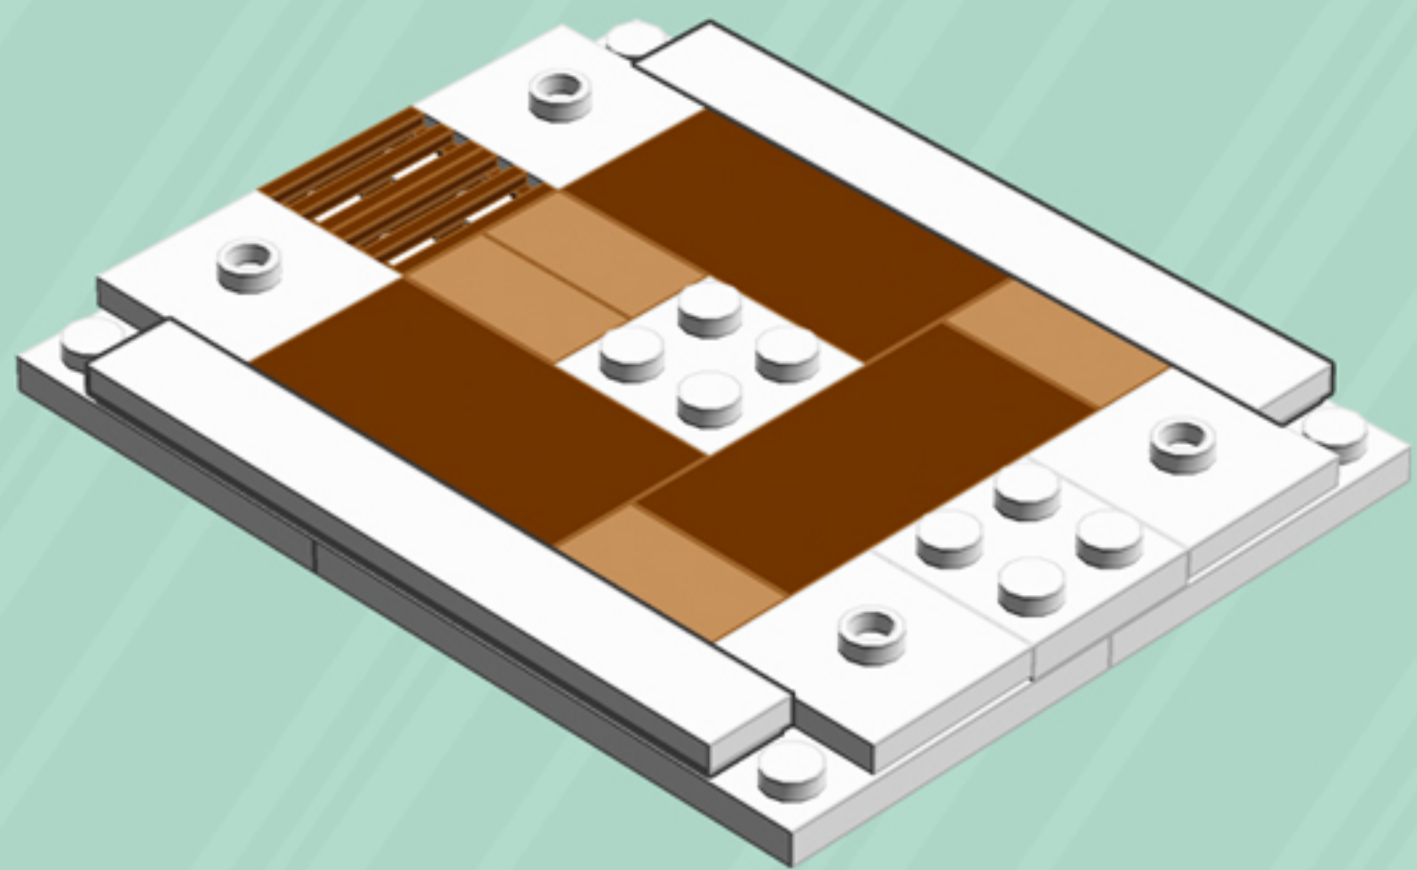

	Element ID	Color	Description	Quantity
	4211150	Reddish Brown	Plate 1X2	6
	4211186	Reddish Brown	Plate 2X4	1
	4224243	Reddish Brown	Radiator Grille 1X3	2
	6035291	Reddish Brown	Roof Tile 1X2X2/3, Abs	2
	4222960	Tr. Br. Orange	Plate 1X1 Round	8
	4280341	Tr. Br. Orange	Plate 1X2	3
	6057034	Tr. Bright Green	Plate 1X1 Round	3
	3005748	Tr. Green	Plate 1X1 Round	12
	4599535	Tr. Medium Reddish Violet	Plate 1X1 Round	11
	3005741	Tr. Red	Plate 1X1 Round	14
	4194746	Tr. Yellow	Plate 1X2	3
	6102794	White	1X1 Decoration Top No. 1	2
	6097637	White	Angular Plate 1.5 Bot. 1X2 2/2	8

Element ID	Color	Description	Quantity
6058250	White	Croissant	1
6028323	White	Fez	2
306901	White	Flat Tile 1X2	2
416201	White	Flat Tile 1X8	2
6058329	White	Flat Tile Corner 1X2X2	1
6037277	White	Flat Tile Round 1X1 "No. 13"	12
6052824	White	Holder Ø3.2 W/Tube Ø3.2 Hole	2
4518400	White	Nose Cone Small 1X1	2
4547649	White	PI.Round 1X1 W. Throughg. Hole	11
6046905	White	Plade 1X1 M. 1 Lod. Tand	8
302401	White	Plate 1X1	7
4613256	White	Plate 1X1 W. Holder	1
302301	White	Plate 1X2	9

	Element ID	Color	Description	Quantity
	6070712	White	Plate 1X2 W. 1 Horizontal Snap	1
	4611700	White	Plate 1X2 W. Vertical Schaft	2
	4556152	White	Plate 1X2 W/Holder, Vertical	1
	362301	White	Plate 1X3	2
	371001	White	Plate 1X4	6
	366601	White	Plate 1X6	2
	302201	White	Plate 2X2	5
	4565324	White	Plate 2X2 W 1 Knob	4
	302101	White	Plate 2X3	4
	303201	White	Plate 4X6	4
	303501	White	Plate 4X8	3
	4538720	White	Stick 6M W/Flange	1
	368001	White	Turn Plate 2X2, Lower Part	3