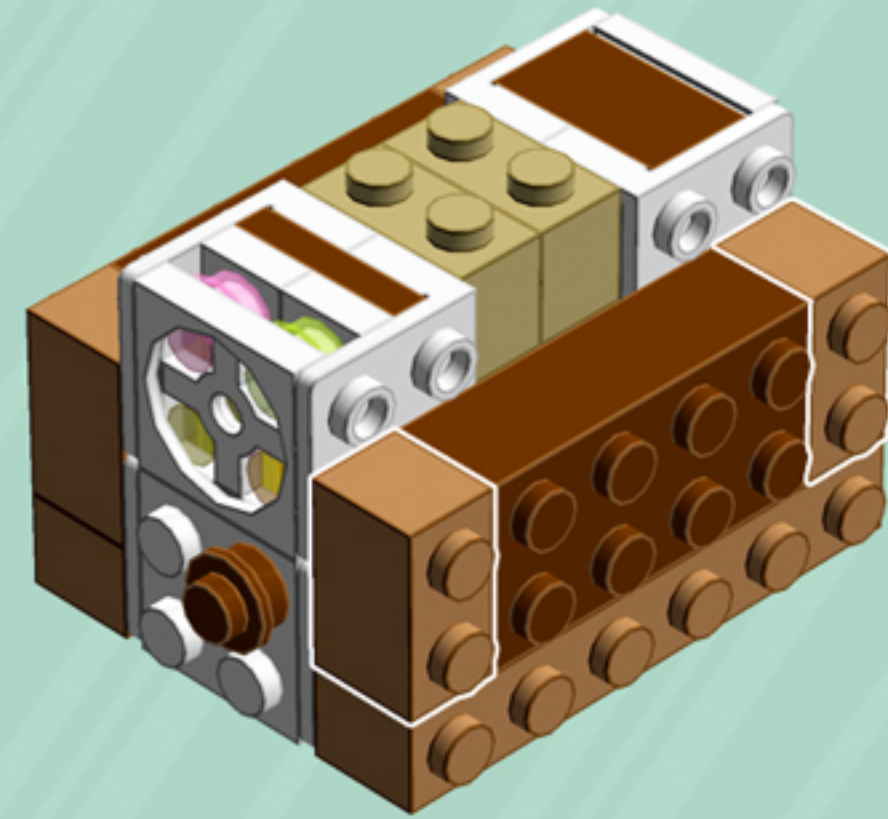

	Element ID	Color	Description	Quantity
	6070712	White	Plate 1X2 W. 1 Horizontal Snap	1
	4611700	White	Plate 1X2 W. Vertical Schaft	2
	4556152	White	Plate 1X2 W/Holder, Vertical	1
	362301	White	Plate 1X3	2
	371001	White	Plate 1X4	6
	366601	White	Plate 1X6	2
	302201	White	Plate 2X2	5
	4565324	White	Plate 2X2 W 1 Knob	4
	302101	White	Plate 2X3	4
	303201	White	Plate 4X6	4
	303501	White	Plate 4X8	3
	4538720	White	Stick 6M W/Flange	1
	368001	White	Turn Plate 2X2, Lower Part	3