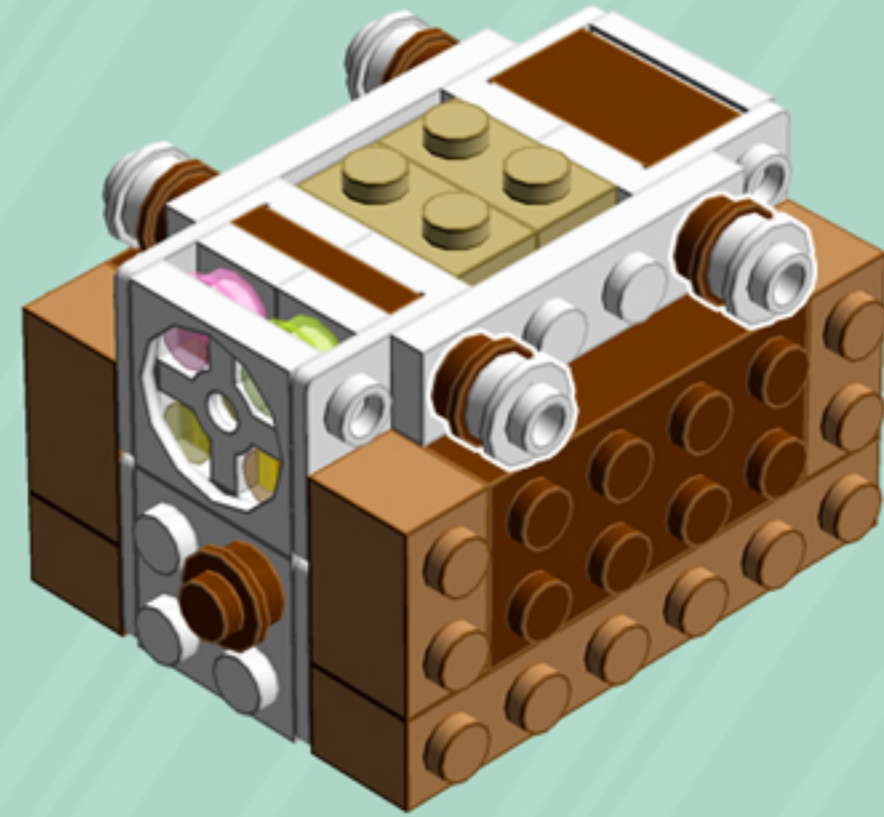

	Element ID	Color	Description	Quantity
	6070712	White	Plate 1X2 W. 1 Horizontal Snap	1
	4611700	White	Plate 1X2 W. Vertical Schaft	2
	4556152	White	Plate 1X2 W/Holder, Vertical	1
	362301	White	Plate 1X3	2
	371001	White	Plate 1X4	6
	366601	White	Plate 1X6	2
	302201	White	Plate 2X2	5
	4565324	White	Plate 2X2 W 1 Knob	4
	302101	White	Plate 2X3	4
	303201	White	Plate 4X6	4
	303501	White	Plate 4X8	3
	4538720	White	Stick 6M W/Flange	1
	368001	White	Turn Plate 2X2, Lower Part	3