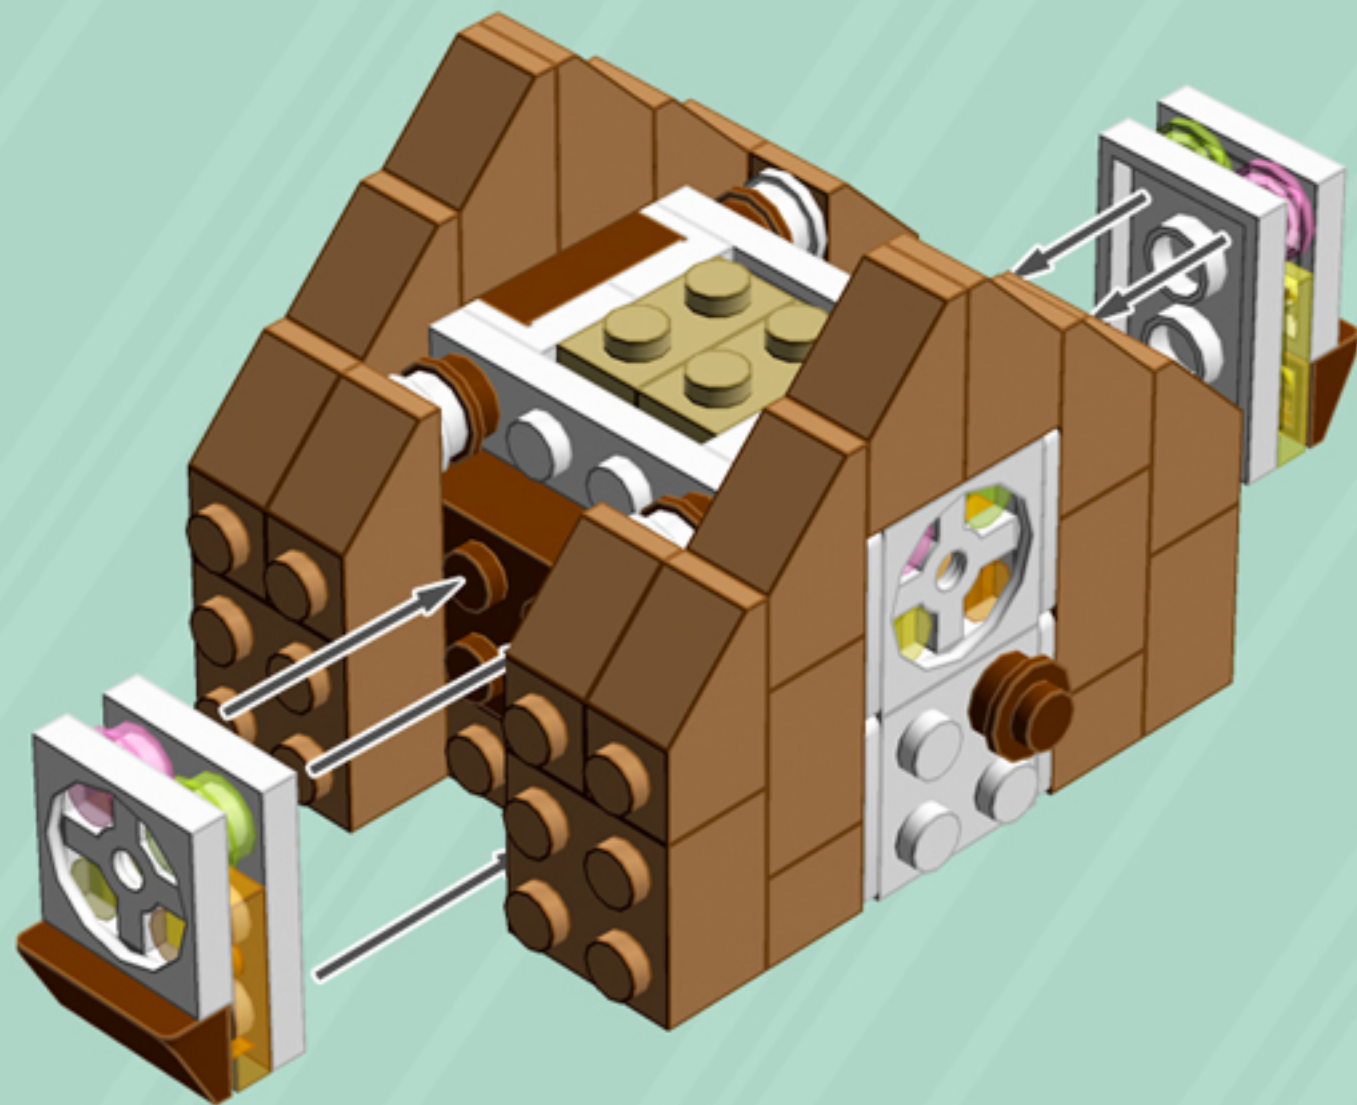

	Element ID	Color	Description	Quantity
	6070712	White	Plate 1X2 W. 1 Horizontal Snap	1
	4611700	White	Plate 1X2 W. Vertical Schaft	2
	4556152	White	Plate 1X2 W/Holder, Vertical	1
	362301	White	Plate 1X3	2
	371001	White	Plate 1X4	6
	366601	White	Plate 1X6	2
	302201	White	Plate 2X2	5
	4565324	White	Plate 2X2 W 1 Knob	4
	302101	White	Plate 2X3	4
	303201	White	Plate 4X6	4
	303501	White	Plate 4X8	3
	4538720	White	Stick 6M W/Flange	1
	368001	White	Turn Plate 2X2, Lower Part	3