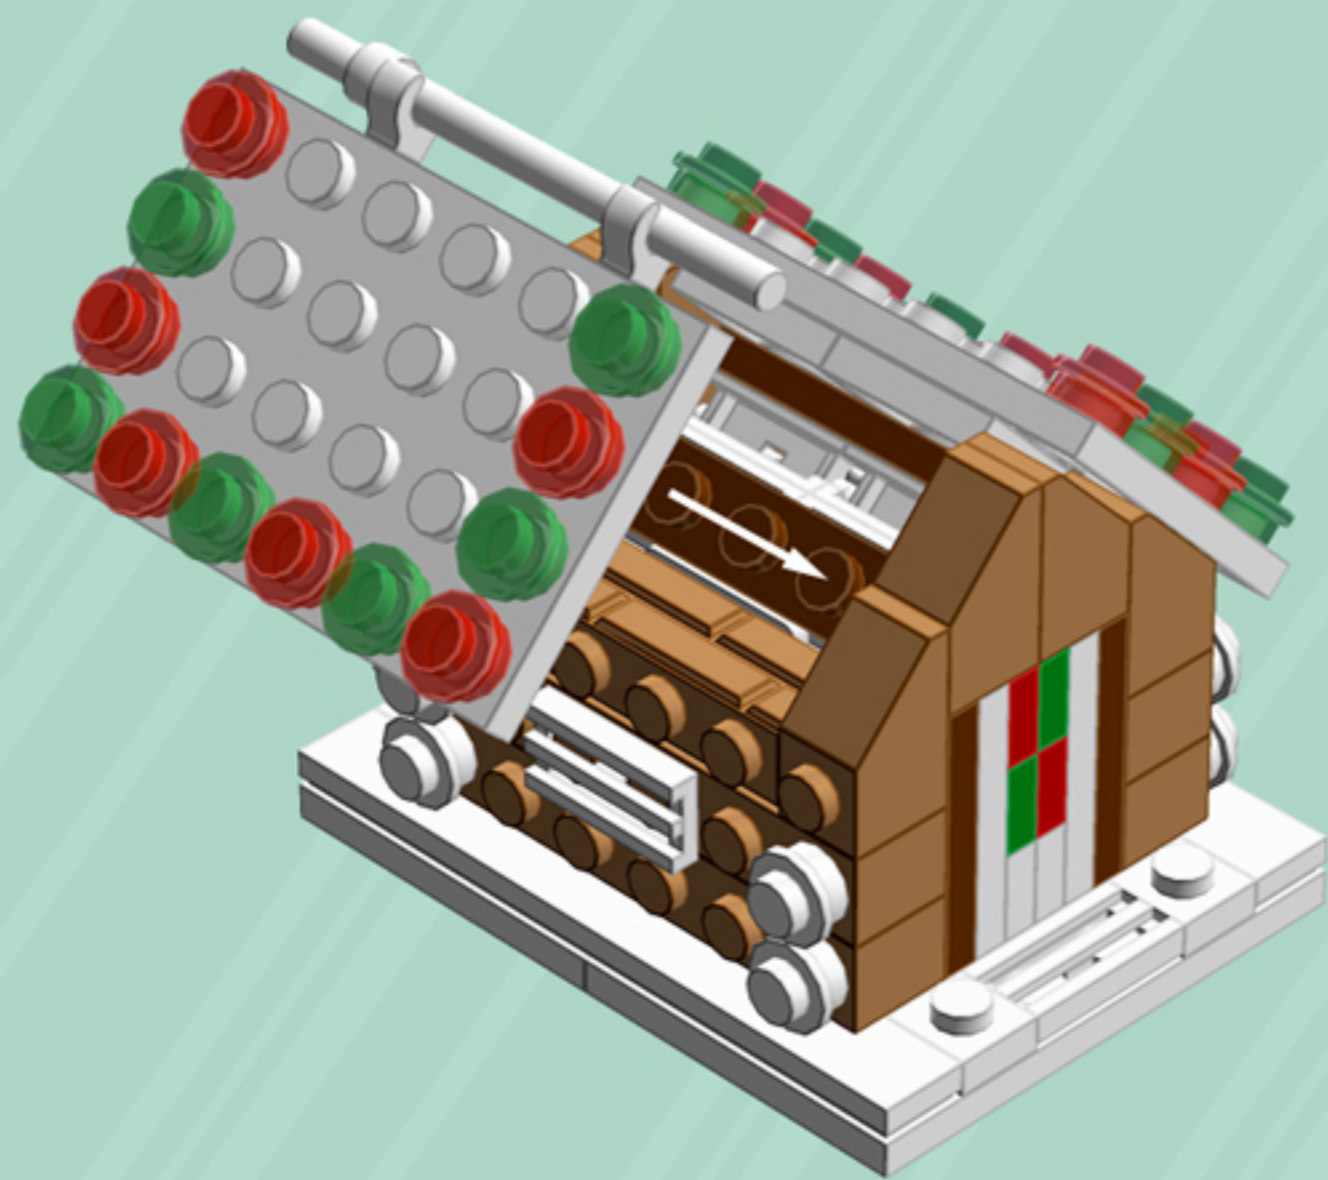

GINGERBREAD House

A LEGO® project by Chris McVeigh
chrismcveigh.com

Element ID	Color	Description	Quantity
302421	Bright Red	Plate 1X1	4
302428	Dark Green	Plate 1X1	4
6099341	Medium Nougat	Brick 1x6	4
4657956	Medium Nougat	Flat Tile 1X4	4
6055309	Medium Nougat	Profile Brick 1X4 Single Gro.	4
6058135	Medium Nougat	Roof Tile 1X2/45°	8
4221744	Reddish Brown	Plate 1X1	2
4216581	Reddish Brown	Plate 1X1 Round	4
4211150	Reddish Brown	Plate 1X2	2
4211152	Reddish Brown	Plate 1X3	4
4211190	Reddish Brown	Plate 1X4	2
4211186	Reddish Brown	Plate 2X4	2
3005748	Tr. Green	Plate 1X1 Round	14
3005741	Tr. Red	Plate 1X1 Round	14
6102794	White	1X1 Decoration Top No. 1	2
6035539	White	Angle Plate 1X2 / 2X4	2

Element ID	Color	Description	Quantity
6070698	White	Angular Plate 1.5 BOT. 1X2 1/2	2
416201	White	Flat Tile 1X8	2
4297083	White	Lifebuoy With Knob	1
302401	White	Plate 1X1	7
614101	White	Plate 1X1 Round	12
6054551	White	Plate 1X1 W. Up Right Holder	1
302301	White	Plate 1X2	4
393801	White	Plate 1X2 (Rocking)	4
362301	White	Plate 1X3	4
4535737	White	Plate 2X1 W/Holder,Vertical	2
302201	White	Plate 2X2	3
303201	White	Plate 4X6	4
241201	White	Radiator Grille 1X2	3
393701	White	Rocker Bearing 1X2	4
4504369	White	Roof Tile 1X1X2/3, Abs	4
4538720	White	Stick 6M W/Flange	1

Things not adding up? You may have Gingerbread House v3.0. You'll find the correct guide at chrismcveigh.com/archives.

2x

*For more fun builds,
please stop by chrismcveigh.com,
visit me at facebook.com/c.mcveigh.photos,
or follow me on twitter [@actionfigured](https://twitter.com/actionfigured)*