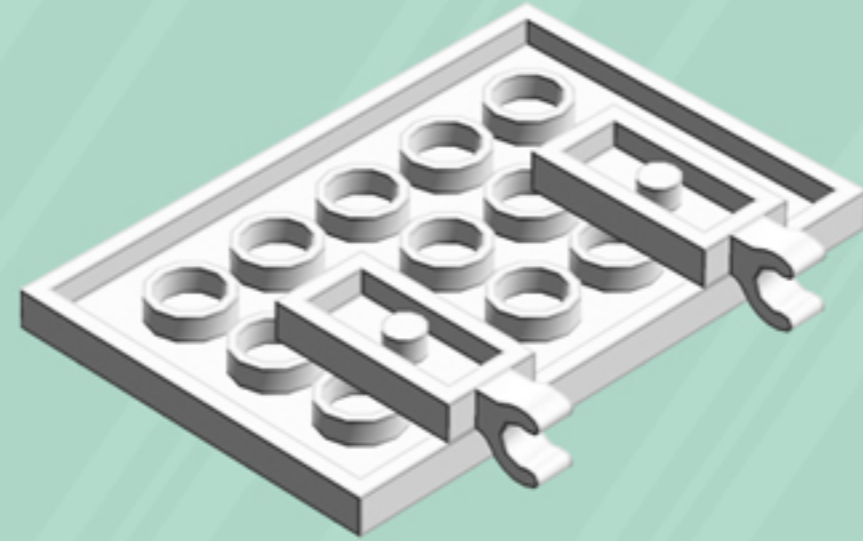

GINGERBREAD House

A LEGO® project by Chris McVeigh
chrismcveigh.com

Element ID	Color	Description	Quantity
302421	Bright Red	Plate 1X1	4
302428	Dark Green	Plate 1X1	4
6099341	Medium Nougat	Brick 1x6	4
4657956	Medium Nougat	Flat Tile 1X4	4
6055309	Medium Nougat	Profile Brick 1X4 Single Gro.	4
6058135	Medium Nougat	Roof Tile 1X2/45°	8
4221744	Reddish Brown	Plate 1X1	2
4216581	Reddish Brown	Plate 1X1 Round	4
4211150	Reddish Brown	Plate 1X2	2
4211152	Reddish Brown	Plate 1X3	4
4211190	Reddish Brown	Plate 1X4	2
4211186	Reddish Brown	Plate 2X4	2
3005748	Tr. Green	Plate 1X1 Round	14
3005741	Tr. Red	Plate 1X1 Round	14
6102794	White	1X1 Decoration Top No. 1	2
6035539	White	Angle Plate 1X2 / 2X4	2

Element ID	Color	Description	Quantity
6070698	White	Angular Plate 1.5 BOT. 1X2 1/2	2
416201	White	Flat Tile 1X8	2
4297083	White	Lifebuoy With Knob	1
302401	White	Plate 1X1	7
614101	White	Plate 1X1 Round	12
6054551	White	Plate 1X1 W. Up Right Holder	1
302301	White	Plate 1X2	4
393801	White	Plate 1X2 (Rocking)	4
362301	White	Plate 1X3	4
4535737	White	Plate 2X1 W/Holder,Vertical	2
302201	White	Plate 2X2	3
303201	White	Plate 4X6	4
241201	White	Radiator Grille 1X2	3
393701	White	Rocker Bearing 1X2	4
4504369	White	Roof Tile 1X1X2/3, Abs	4
4538720	White	Stick 6M W/Flange	1

Things not adding up? You may have Gingerbread House v3.0. You'll find the correct guide at chrismcveigh.com/archives.

2x

*For more fun builds,
please stop by chrismcveigh.com,
visit me at facebook.com/c.mcveigh.photos,
or follow me on twitter [@actionfigured](https://twitter.com/actionfigured)*