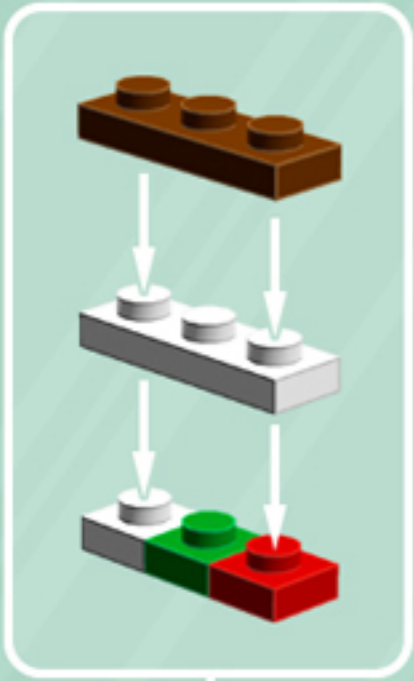

GINGERBREAD House

A LEGO® project by Chris McVeigh
chrismcveigh.com

Element ID	Color	Description	Quantity
302421	Bright Red	Plate 1X1	4
302428	Dark Green	Plate 1X1	4
6099341	Medium Nougat	Brick 1x6	4
4657956	Medium Nougat	Flat Tile 1X4	4
6055309	Medium Nougat	Profile Brick 1X4 Single Gro.	4
6058135	Medium Nougat	Roof Tile 1X2/45°	8
4221744	Reddish Brown	Plate 1X1	2
4216581	Reddish Brown	Plate 1X1 Round	4
4211150	Reddish Brown	Plate 1X2	2
4211152	Reddish Brown	Plate 1X3	4
4211190	Reddish Brown	Plate 1X4	2
4211186	Reddish Brown	Plate 2X4	2
3005748	Tr. Green	Plate 1X1 Round	14
3005741	Tr. Red	Plate 1X1 Round	14
6102794	White	1X1 Decoration Top No. 1	2
6035539	White	Angle Plate 1X2 / 2X4	2

Element ID	Color	Description	Quantity
6070698	White	Angular Plate 1.5 BOT. 1X2 1/2	2
416201	White	Flat Tile 1X8	2
4297083	White	Lifebuoy With Knob	1
302401	White	Plate 1X1	7
614101	White	Plate 1X1 Round	12
6054551	White	Plate 1X1 W. Up Right Holder	1
302301	White	Plate 1X2	4
393801	White	Plate 1X2 (Rocking)	4
362301	White	Plate 1X3	4
4535737	White	Plate 2X1 W/Holder,Vertical	2
302201	White	Plate 2X2	3
303201	White	Plate 4X6	4
241201	White	Radiator Grille 1X2	3
393701	White	Rocker Bearing 1X2	4
4504369	White	Roof Tile 1X1X2/3, Abs	4
4538720	White	Stick 6M W/Flange	1

Things not adding up? You may have Gingerbread House v3.0. You'll find the correct guide at chrismcveigh.com/archives.

2x

*For more fun builds,
please stop by chrismcveigh.com,
visit me at facebook.com/c.mcveigh.photos,
or follow me on twitter [@actionfigured](https://twitter.com/actionfigured)*