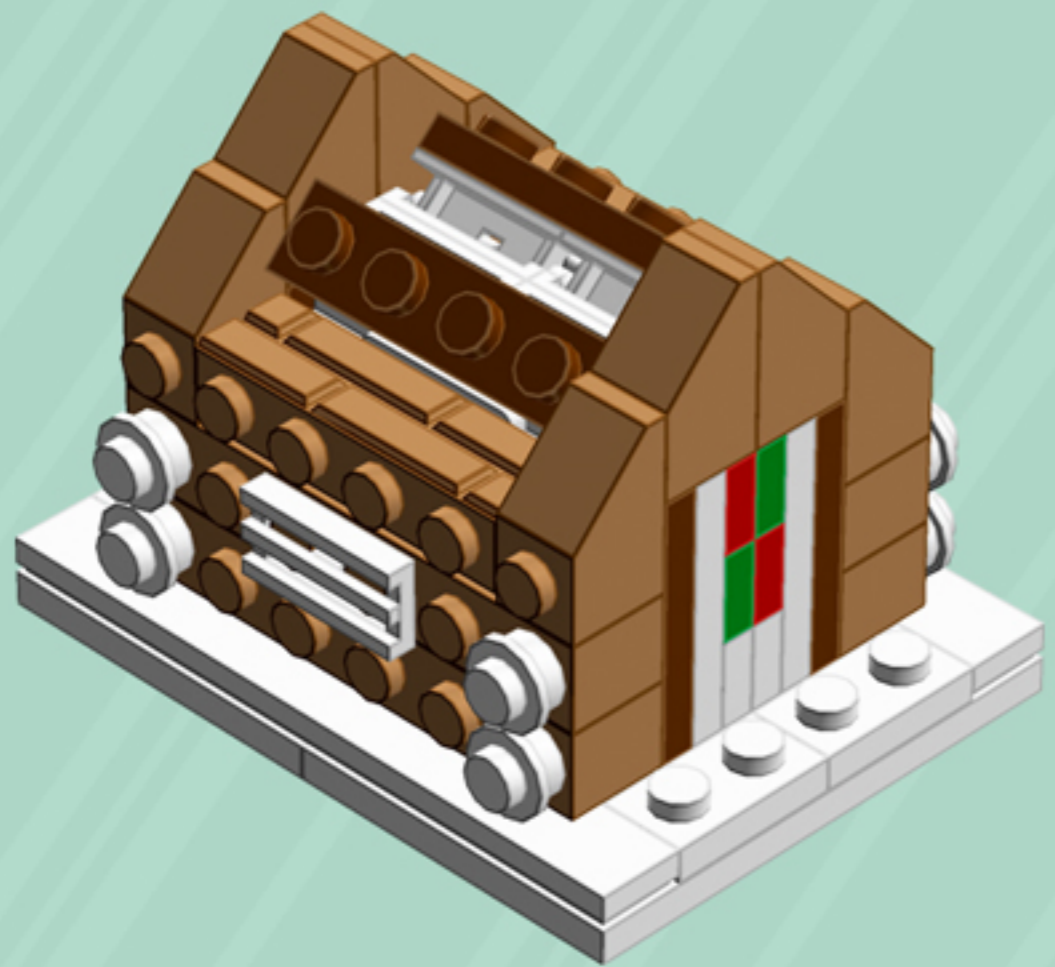

GINGERBREAD House

A LEGO® project by Chris McVeigh
chrismcveigh.com

Element ID	Color	Description	Quantity
302421	Bright Red	Plate 1X1	4
302428	Dark Green	Plate 1X1	4
6099341	Medium Nougat	Brick 1x6	4
4657956	Medium Nougat	Flat Tile 1X4	4
6055309	Medium Nougat	Profile Brick 1X4 Single Gro.	4
6058135	Medium Nougat	Roof Tile 1X2/45°	8
4221744	Reddish Brown	Plate 1X1	2
4216581	Reddish Brown	Plate 1X1 Round	4
4211150	Reddish Brown	Plate 1X2	2
4211152	Reddish Brown	Plate 1X3	4
4211190	Reddish Brown	Plate 1X4	2
4211186	Reddish Brown	Plate 2X4	2
3005748	Tr. Green	Plate 1X1 Round	14
3005741	Tr. Red	Plate 1X1 Round	14
6102794	White	1X1 Decoration Top No. 1	2
6035539	White	Angle Plate 1X2 / 2X4	2

Element ID	Color	Description	Quantity
6070698	White	Angular Plate 1.5 BOT. 1X2 1/2	2
416201	White	Flat Tile 1X8	2
4297083	White	Lifebuoy With Knob	1
302401	White	Plate 1X1	7
614101	White	Plate 1X1 Round	12
6054551	White	Plate 1X1 W. Up Right Holder	1
302301	White	Plate 1X2	4
393801	White	Plate 1X2 (Rocking)	4
362301	White	Plate 1X3	4
4535737	White	Plate 2X1 W/Holder,Vertical	2
302201	White	Plate 2X2	3
303201	White	Plate 4X6	4
241201	White	Radiator Grille 1X2	3
393701	White	Rocker Bearing 1X2	4
4504369	White	Roof Tile 1X1X2/3, Abs	4
4538720	White	Stick 6M W/Flange	1

Things not adding up? You may have Gingerbread House v3.0. You'll find the correct guide at chrismcveigh.com/archives.

2x

*For more fun builds,
please stop by chrismcveigh.com,
visit me at facebook.com/c.mcveigh.photos,
or follow me on twitter [@actionfigured](https://twitter.com/actionfigured)*