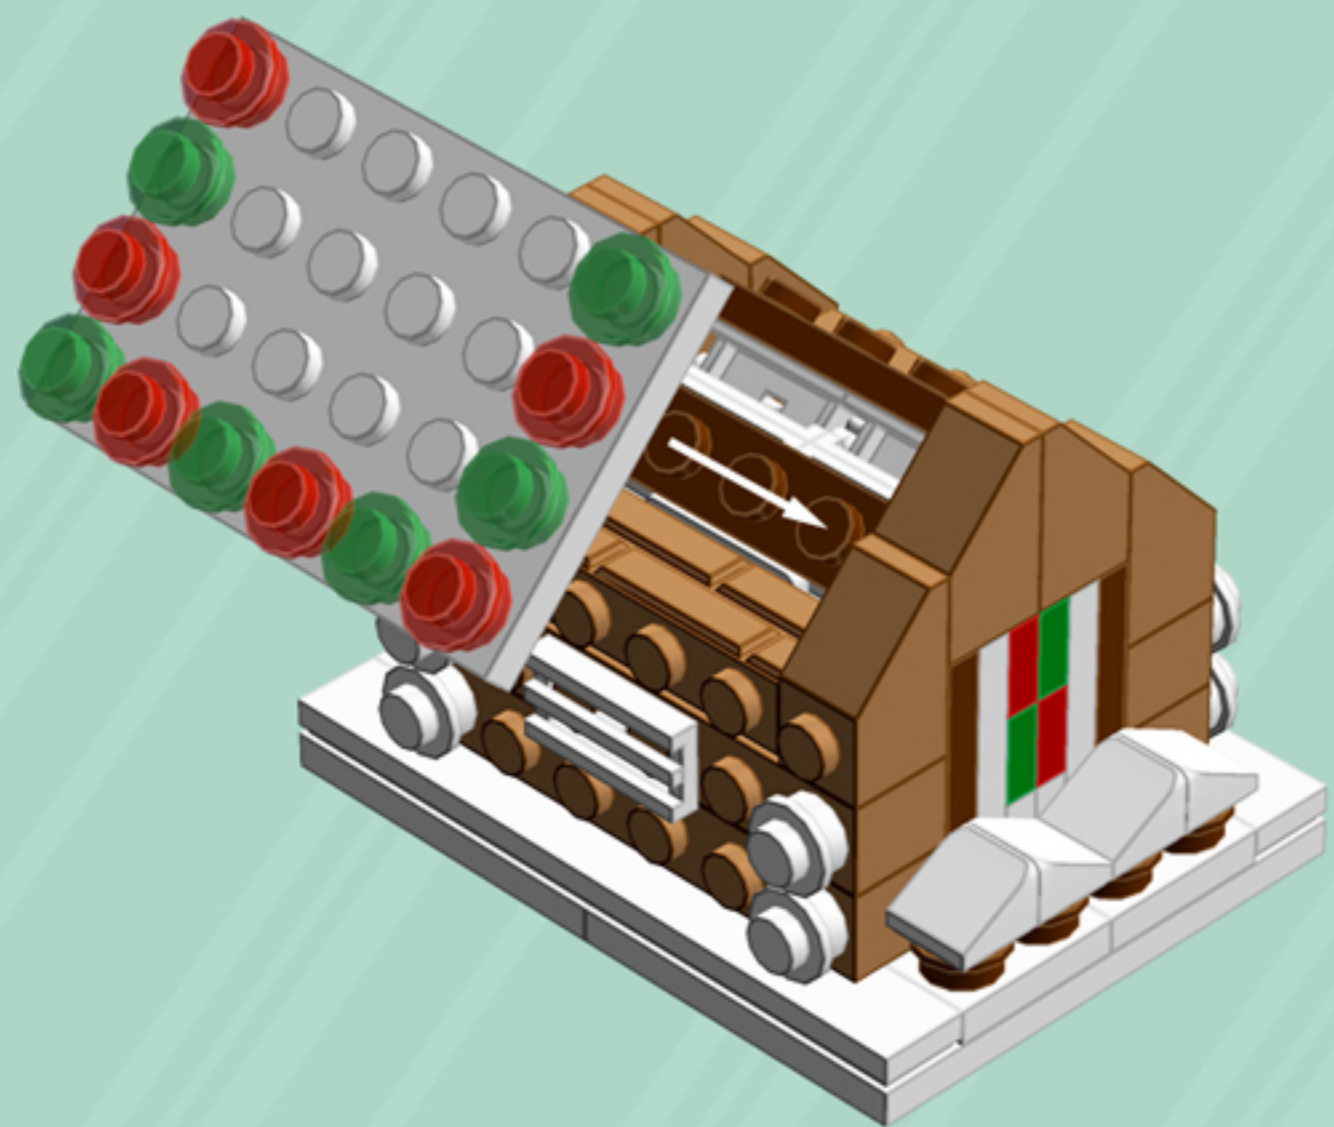

GINGERBREAD House

A LEGO® project by Chris McVeigh
chrismcveigh.com

Element ID	Color	Description	Quantity
302421	Bright Red	Plate 1X1	4
302428	Dark Green	Plate 1X1	4
6099341	Medium Nougat	Brick 1x6	4
4657956	Medium Nougat	Flat Tile 1X4	4
6055309	Medium Nougat	Profile Brick 1X4 Single Gro.	4
6058135	Medium Nougat	Roof Tile 1X2/45°	8
4221744	Reddish Brown	Plate 1X1	2
4216581	Reddish Brown	Plate 1X1 Round	4
4211150	Reddish Brown	Plate 1X2	2
4211152	Reddish Brown	Plate 1X3	4
4211190	Reddish Brown	Plate 1X4	2
4211186	Reddish Brown	Plate 2X4	2
3005748	Tr. Green	Plate 1X1 Round	14
3005741	Tr. Red	Plate 1X1 Round	14
6102794	White	1X1 Decoration Top No. 1	2
6035539	White	Angle Plate 1X2 / 2X4	2

Element ID	Color	Description	Quantity
6070698	White	Angular Plate 1.5 BOT. 1X2 1/2	2
416201	White	Flat Tile 1X8	2
4297083	White	Lifebuoy With Knob	1
302401	White	Plate 1X1	7
614101	White	Plate 1X1 Round	12
6054551	White	Plate 1X1 W. Up Right Holder	1
302301	White	Plate 1X2	4
393801	White	Plate 1X2 (Rocking)	4
362301	White	Plate 1X3	4
4535737	White	Plate 2X1 W/Holder,Vertical	2
302201	White	Plate 2X2	3
303201	White	Plate 4X6	4
241201	White	Radiator Grille 1X2	3
393701	White	Rocker Bearing 1X2	4
4504369	White	Roof Tile 1X1X2/3, Abs	4
4538720	White	Stick 6M W/Flange	1

Things not adding up? You may have Gingerbread House v3.0. You'll find the correct guide at chrismcveigh.com/archives.

2x

*For more fun builds,
please stop by chrismcveigh.com,
visit me at facebook.com/c.mcveigh.photos,
or follow me on twitter [@actionfigured](https://twitter.com/actionfigured)*