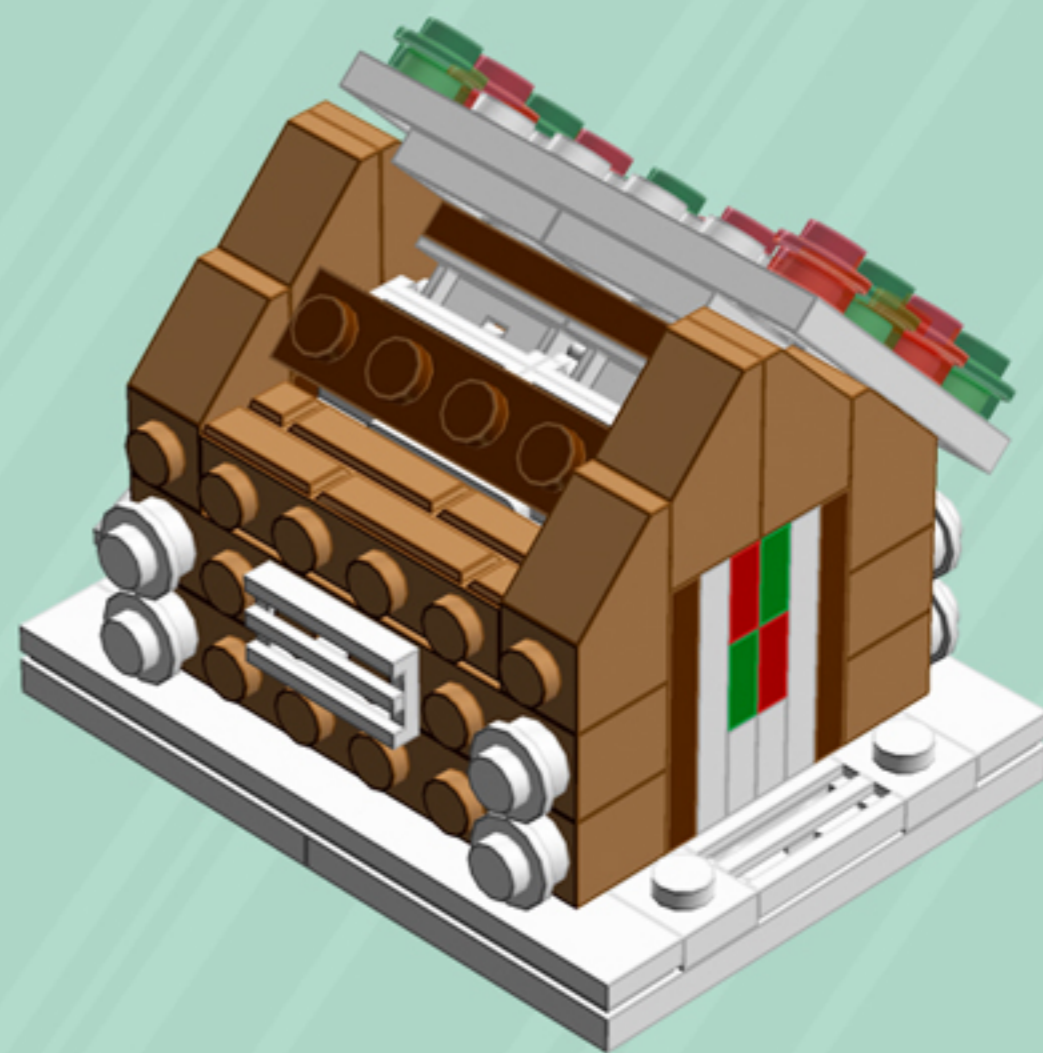

GINGERBREAD House

A LEGO® project by Chris McVeigh
chrismcveigh.com

Element ID	Color	Description	Quantity
302421	Bright Red	Plate 1X1	4
302428	Dark Green	Plate 1X1	4
6099341	Medium Nougat	Brick 1x6	4
4657956	Medium Nougat	Flat Tile 1X4	4
6055309	Medium Nougat	Profile Brick 1X4 Single Gro.	4
6058135	Medium Nougat	Roof Tile 1X2/45°	8
4221744	Reddish Brown	Plate 1X1	2
4216581	Reddish Brown	Plate 1X1 Round	4
4211150	Reddish Brown	Plate 1X2	2
4211152	Reddish Brown	Plate 1X3	4
4211190	Reddish Brown	Plate 1X4	2
4211186	Reddish Brown	Plate 2X4	2
3005748	Tr. Green	Plate 1X1 Round	14
3005741	Tr. Red	Plate 1X1 Round	14
6102794	White	1X1 Decoration Top No. 1	2
6035539	White	Angle Plate 1X2 / 2X4	2

Element ID	Color	Description	Quantity
6070698	White	Angular Plate 1.5 BOT. 1X2 1/2	2
416201	White	Flat Tile 1X8	2
4297083	White	Lifebuoy With Knob	1
302401	White	Plate 1X1	7
614101	White	Plate 1X1 Round	12
6054551	White	Plate 1X1 W. Up Right Holder	1
302301	White	Plate 1X2	4
393801	White	Plate 1X2 (Rocking)	4
362301	White	Plate 1X3	4
4535737	White	Plate 2X1 W/Holder,Vertical	2
302201	White	Plate 2X2	3
303201	White	Plate 4X6	4
241201	White	Radiator Grille 1X2	3
393701	White	Rocker Bearing 1X2	4
4504369	White	Roof Tile 1X1X2/3, Abs	4
4538720	White	Stick 6M W/Flange	1

Things not adding up? You may have Gingerbread House v3.0. You'll find the correct guide at chrismcveigh.com/archives.

2x

*For more fun builds,
please stop by chrismcveigh.com,
visit me at facebook.com/c.mcveigh.photos,
or follow me on twitter [@actionfigured](https://twitter.com/actionfigured)*