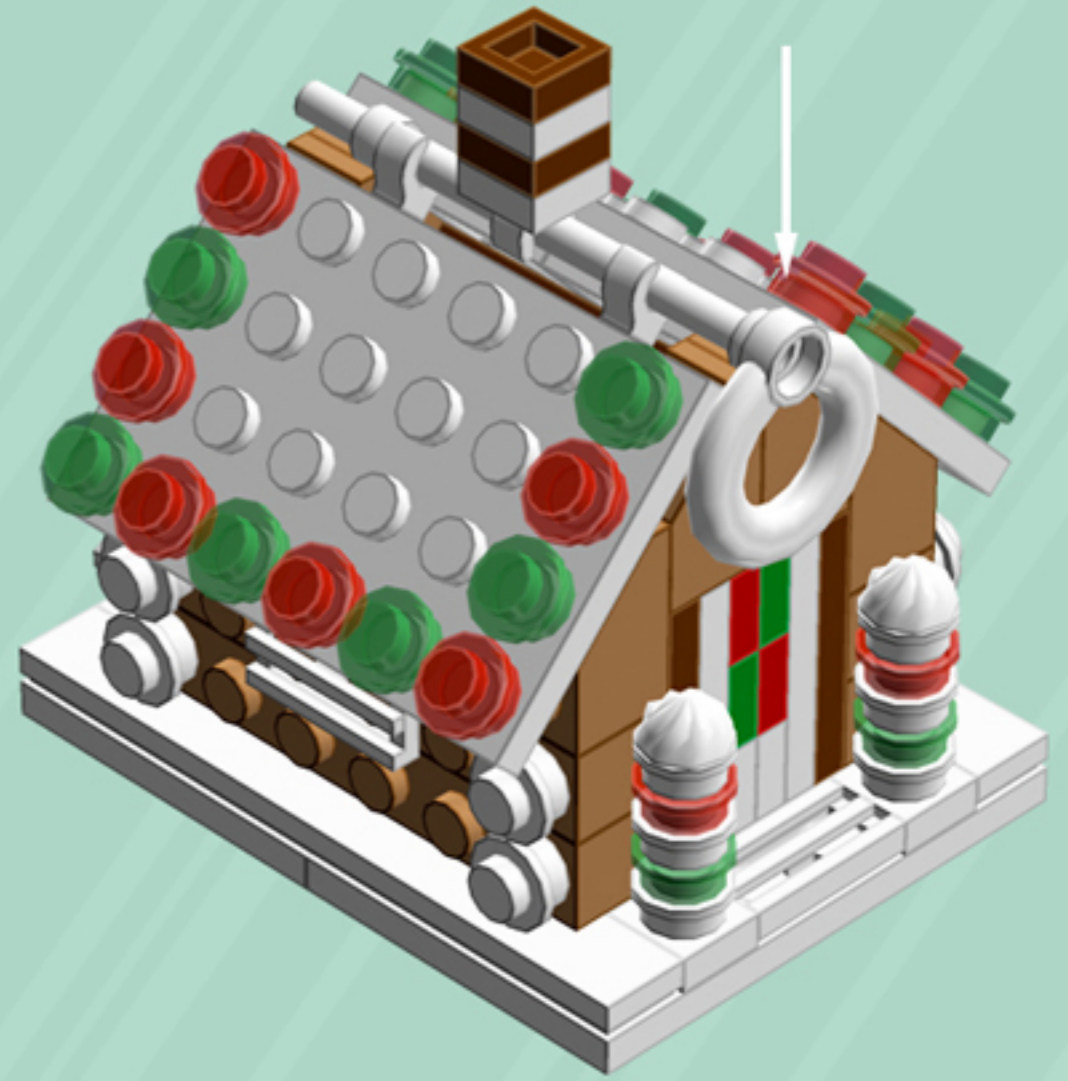

GINGERBREAD House

A LEGO® project by Chris McVeigh
chrismcveigh.com

Element ID	Color	Description	Quantity
302421	Bright Red	Plate 1X1	4
302428	Dark Green	Plate 1X1	4
6099341	Medium Nougat	Brick 1x6	4
4657956	Medium Nougat	Flat Tile 1X4	4
6055309	Medium Nougat	Profile Brick 1X4 Single Gro.	4
6058135	Medium Nougat	Roof Tile 1X2/45°	8
4221744	Reddish Brown	Plate 1X1	2
4216581	Reddish Brown	Plate 1X1 Round	4
4211150	Reddish Brown	Plate 1X2	2
4211152	Reddish Brown	Plate 1X3	4
4211190	Reddish Brown	Plate 1X4	2
4211186	Reddish Brown	Plate 2X4	2
3005748	Tr. Green	Plate 1X1 Round	14
3005741	Tr. Red	Plate 1X1 Round	14
6102794	White	1X1 Decoration Top No. 1	2
6035539	White	Angle Plate 1X2 / 2X4	2

Element ID	Color	Description	Quantity
6070698	White	Angular Plate 1.5 BOT. 1X2 1/2	2
416201	White	Flat Tile 1X8	2
4297083	White	Lifebuoy With Knob	1
302401	White	Plate 1X1	7
614101	White	Plate 1X1 Round	12
6054551	White	Plate 1X1 W. Up Right Holder	1
302301	White	Plate 1X2	4
393801	White	Plate 1X2 (Rocking)	4
362301	White	Plate 1X3	4
4535737	White	Plate 2X1 W/Holder,Vertical	2
302201	White	Plate 2X2	3
303201	White	Plate 4X6	4
241201	White	Radiator Grille 1X2	3
393701	White	Rocker Bearing 1X2	4
4504369	White	Roof Tile 1X1X2/3, Abs	4
4538720	White	Stick 6M W/Flange	1

Things not adding up? You may have Gingerbread House v3.0. You'll find the correct guide at chrismcveigh.com/archives.

2x

*For more fun builds,
please stop by chrismcveigh.com,
visit me at facebook.com/c.mcveigh.photos,
or follow me on twitter [@actionfigured](https://twitter.com/actionfigured)*