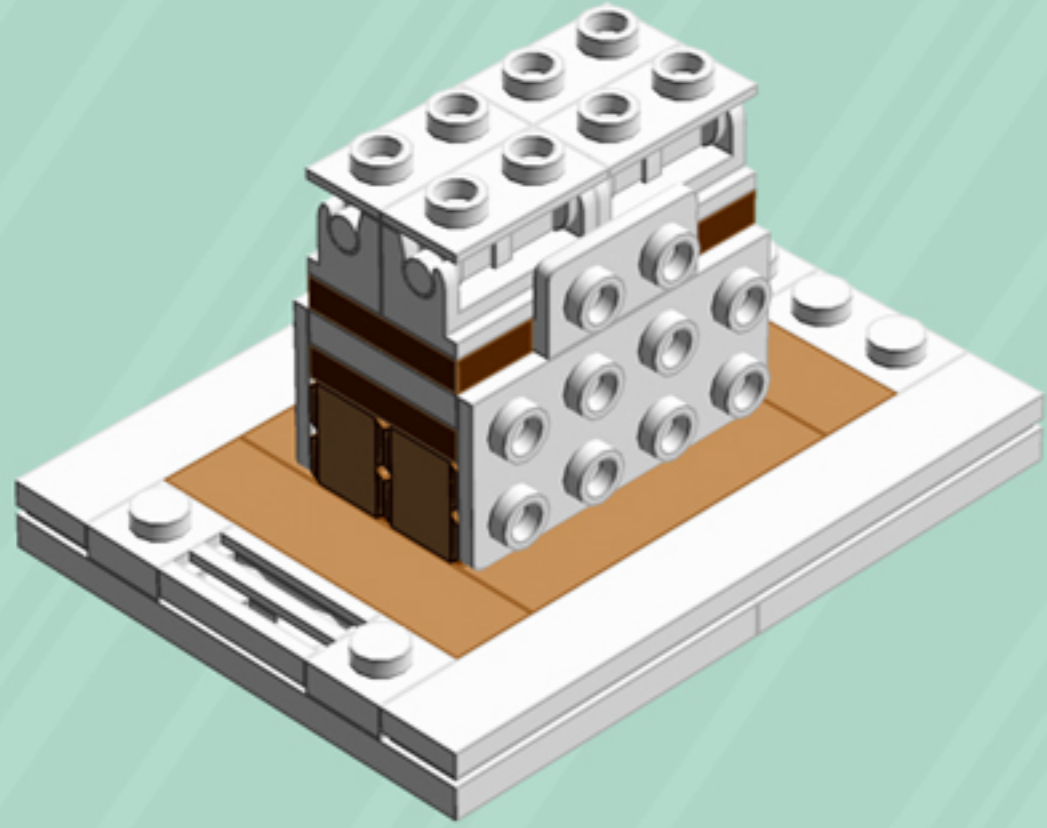

GINGERBREAD House

A LEGO® project by Chris McVeigh
chrismcveigh.com

Element ID	Color	Description	Quantity
302421	Bright Red	Plate 1X1	4
302428	Dark Green	Plate 1X1	4
6099341	Medium Nougat	Brick 1x6	4
4657956	Medium Nougat	Flat Tile 1X4	4
6055309	Medium Nougat	Profile Brick 1X4 Single Gro.	4
6058135	Medium Nougat	Roof Tile 1X2/45°	8
4221744	Reddish Brown	Plate 1X1	2
4216581	Reddish Brown	Plate 1X1 Round	4
4211150	Reddish Brown	Plate 1X2	2
4211152	Reddish Brown	Plate 1X3	4
4211190	Reddish Brown	Plate 1X4	2
4211186	Reddish Brown	Plate 2X4	2
3005748	Tr. Green	Plate 1X1 Round	14
3005741	Tr. Red	Plate 1X1 Round	14
6102794	White	1X1 Decoration Top No. 1	2
6035539	White	Angle Plate 1X2 / 2X4	2

Element ID	Color	Description	Quantity
6070698	White	Angular Plate 1.5 BOT. 1X2 1/2	2
416201	White	Flat Tile 1X8	2
4297083	White	Lifebuoy With Knob	1
302401	White	Plate 1X1	7
614101	White	Plate 1X1 Round	12
6054551	White	Plate 1X1 W. Up Right Holder	1
302301	White	Plate 1X2	4
393801	White	Plate 1X2 (Rocking)	4
362301	White	Plate 1X3	4
4535737	White	Plate 2X1 W/Holder,Vertical	2
302201	White	Plate 2X2	3
303201	White	Plate 4X6	4
241201	White	Radiator Grille 1X2	3
393701	White	Rocker Bearing 1X2	4
4504369	White	Roof Tile 1X1X2/3, Abs	4
4538720	White	Stick 6M W/Flange	1

Things not adding up? You may have Gingerbread House v3.0. You'll find the correct guide at chrismcveigh.com/archives.

2x

*For more fun builds,
please stop by chrismcveigh.com,
visit me at facebook.com/c.mcveigh.photos,
or follow me on twitter [@actionfigured](https://twitter.com/actionfigured)*