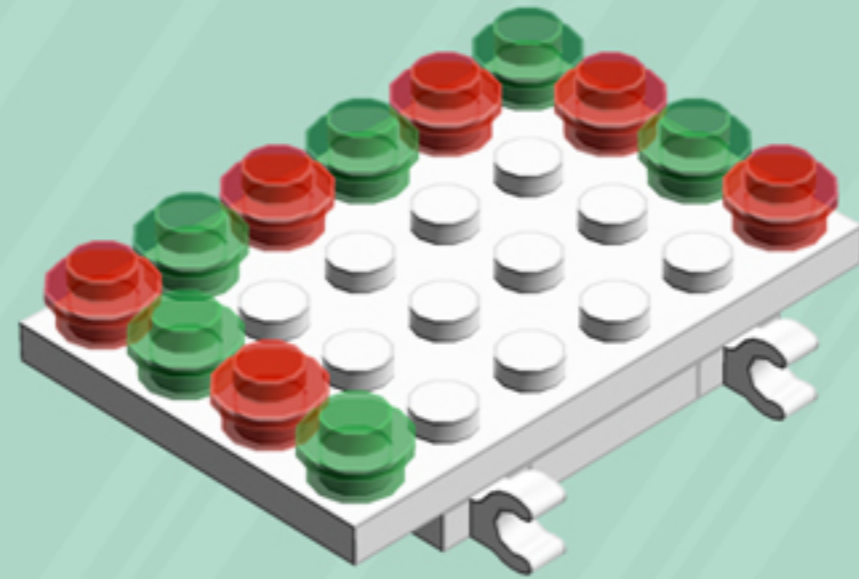

GINGERBREAD House

A LEGO® project by Chris McVeigh
chrismcveigh.com

Element ID	Color	Description	Quantity
302421	Bright Red	Plate 1X1	4
302428	Dark Green	Plate 1X1	4
6099341	Medium Nougat	Brick 1x6	4
4657956	Medium Nougat	Flat Tile 1X4	4
6055309	Medium Nougat	Profile Brick 1X4 Single Gro.	4
6058135	Medium Nougat	Roof Tile 1X2/45°	8
4221744	Reddish Brown	Plate 1X1	2
4216581	Reddish Brown	Plate 1X1 Round	4
4211150	Reddish Brown	Plate 1X2	2
4211152	Reddish Brown	Plate 1X3	4
4211190	Reddish Brown	Plate 1X4	2
4211186	Reddish Brown	Plate 2X4	2
3005748	Tr. Green	Plate 1X1 Round	14
3005741	Tr. Red	Plate 1X1 Round	14
6102794	White	1X1 Decoration Top No. 1	2
6035539	White	Angle Plate 1X2 / 2X4	2

Element ID	Color	Description	Quantity
6070698	White	Angular Plate 1.5 BOT. 1X2 1/2	2
416201	White	Flat Tile 1X8	2
4297083	White	Lifebuoy With Knob	1
302401	White	Plate 1X1	7
614101	White	Plate 1X1 Round	12
6054551	White	Plate 1X1 W. Up Right Holder	1
302301	White	Plate 1X2	4
393801	White	Plate 1X2 (Rocking)	4
362301	White	Plate 1X3	4
4535737	White	Plate 2X1 W/Holder,Vertical	2
302201	White	Plate 2X2	3
303201	White	Plate 4X6	4
241201	White	Radiator Grille 1X2	3
393701	White	Rocker Bearing 1X2	4
4504369	White	Roof Tile 1X1X2/3, Abs	4
4538720	White	Stick 6M W/Flange	1

Things not adding up? You may have Gingerbread House v3.0. You'll find the correct guide at chrismcveigh.com/archives.

2x

*For more fun builds,
please stop by chrismcveigh.com,
visit me at facebook.com/c.mcveigh.photos,
or follow me on twitter [@actionfigured](https://twitter.com/actionfigured)*