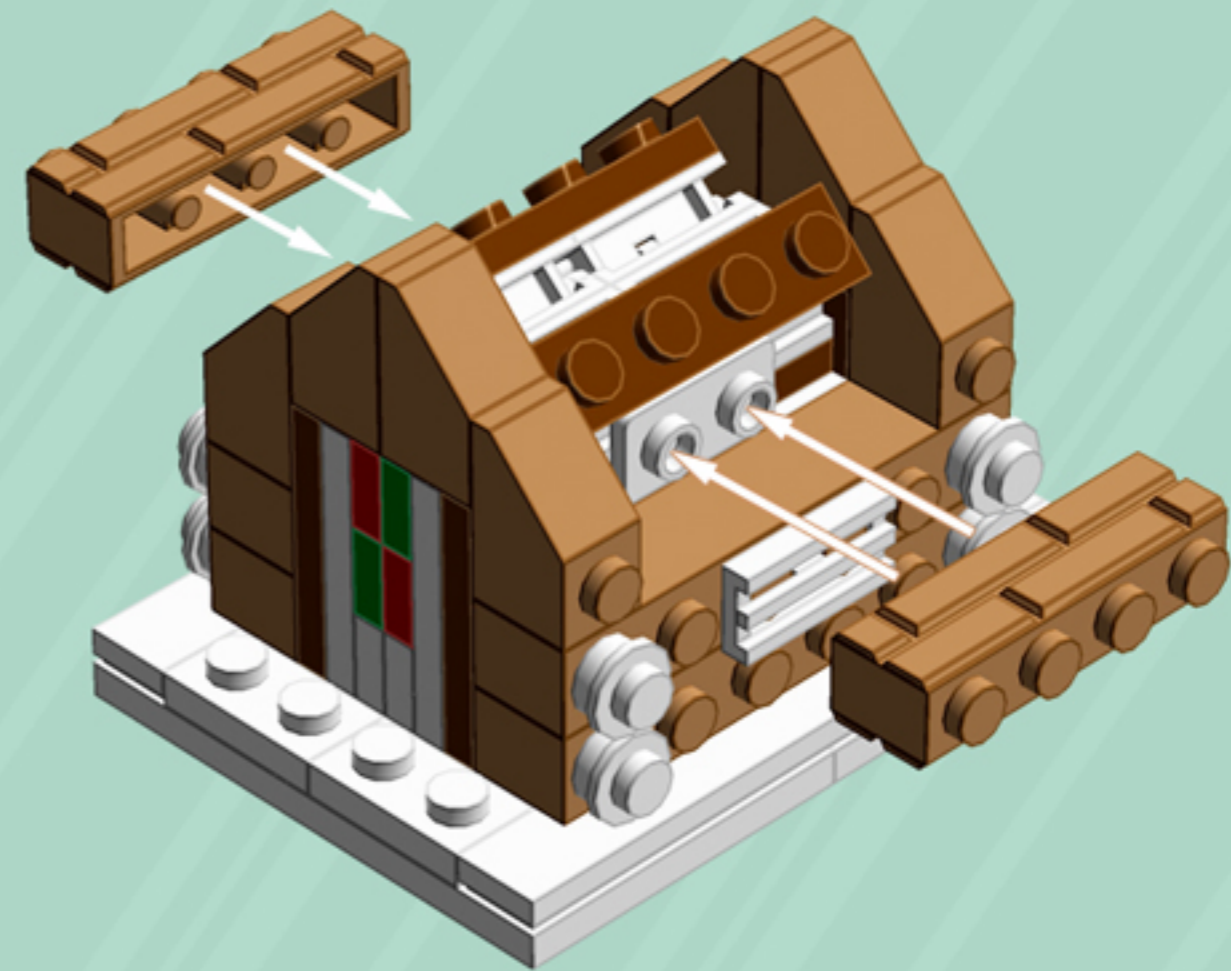

GINGERBREAD House

A LEGO® project by Chris McVeigh
chrismcveigh.com

Element ID	Color	Description	Quantity
302421	Bright Red	Plate 1X1	4
302428	Dark Green	Plate 1X1	4
6099341	Medium Nougat	Brick 1x6	4
4657956	Medium Nougat	Flat Tile 1X4	4
6055309	Medium Nougat	Profile Brick 1X4 Single Gro.	4
6058135	Medium Nougat	Roof Tile 1X2/45°	8
4221744	Reddish Brown	Plate 1X1	2
4216581	Reddish Brown	Plate 1X1 Round	4
4211150	Reddish Brown	Plate 1X2	2
4211152	Reddish Brown	Plate 1X3	4
4211190	Reddish Brown	Plate 1X4	2
4211186	Reddish Brown	Plate 2X4	2
3005748	Tr. Green	Plate 1X1 Round	14
3005741	Tr. Red	Plate 1X1 Round	14
6102794	White	1X1 Decoration Top No. 1	2
6035539	White	Angle Plate 1X2 / 2X4	2

Element ID	Color	Description	Quantity
6070698	White	Angular Plate 1.5 BOT. 1X2 1/2	2
416201	White	Flat Tile 1X8	2
4297083	White	Lifebuoy With Knob	1
302401	White	Plate 1X1	7
614101	White	Plate 1X1 Round	12
6054551	White	Plate 1X1 W. Up Right Holder	1
302301	White	Plate 1X2	4
393801	White	Plate 1X2 (Rocking)	4
362301	White	Plate 1X3	4
4535737	White	Plate 2X1 W/Holder,Vertical	2
302201	White	Plate 2X2	3
303201	White	Plate 4X6	4
241201	White	Radiator Grille 1X2	3
393701	White	Rocker Bearing 1X2	4
4504369	White	Roof Tile 1X1X2/3, Abs	4
4538720	White	Stick 6M W/Flange	1

Things not adding up? You may have Gingerbread House v3.0. You'll find the correct guide at chrismcveigh.com/archives.

2x

*For more fun builds,
please stop by chrismcveigh.com,
visit me at facebook.com/c.mcveigh.photos,
or follow me on twitter [@actionfigured](https://twitter.com/actionfigured)*