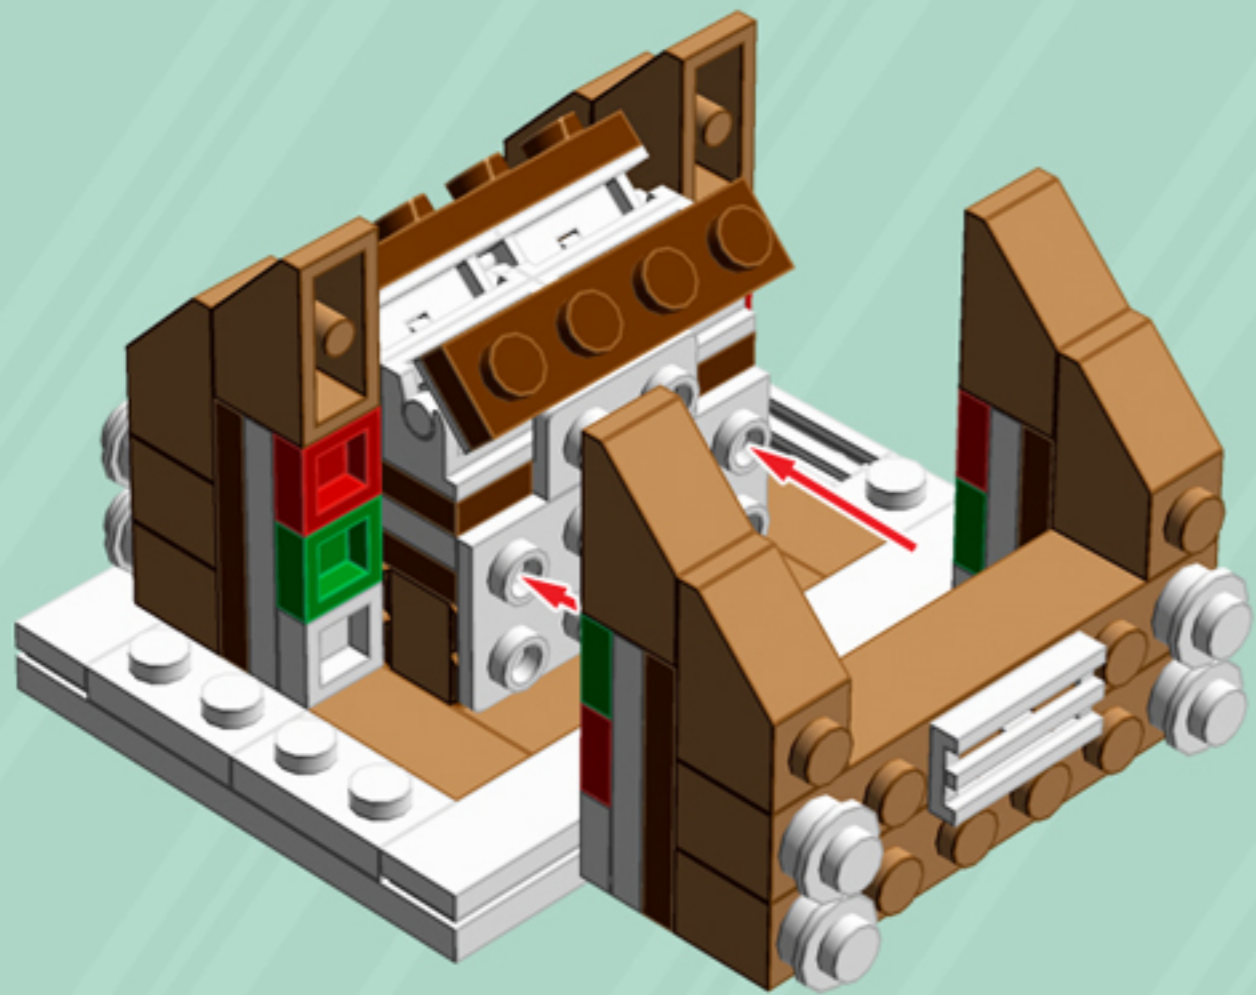

GINGERBREAD House

A LEGO® project by Chris McVeigh
chrismcveigh.com

Element ID	Color	Description	Quantity
302421	Bright Red	Plate 1X1	4
302428	Dark Green	Plate 1X1	4
6099341	Medium Nougat	Brick 1x6	4
4657956	Medium Nougat	Flat Tile 1X4	4
6055309	Medium Nougat	Profile Brick 1X4 Single Gro.	4
6058135	Medium Nougat	Roof Tile 1X2/45°	8
4221744	Reddish Brown	Plate 1X1	2
4216581	Reddish Brown	Plate 1X1 Round	4
4211150	Reddish Brown	Plate 1X2	2
4211152	Reddish Brown	Plate 1X3	4
4211190	Reddish Brown	Plate 1X4	2
4211186	Reddish Brown	Plate 2X4	2
3005748	Tr. Green	Plate 1X1 Round	14
3005741	Tr. Red	Plate 1X1 Round	14
6102794	White	1X1 Decoration Top No. 1	2
6035539	White	Angle Plate 1X2 / 2X4	2

Element ID	Color	Description	Quantity
6070698	White	Angular Plate 1.5 BOT. 1X2 1/2	2
416201	White	Flat Tile 1X8	2
4297083	White	Lifebuoy With Knob	1
302401	White	Plate 1X1	7
614101	White	Plate 1X1 Round	12
6054551	White	Plate 1X1 W. Up Right Holder	1
302301	White	Plate 1X2	4
393801	White	Plate 1X2 (Rocking)	4
362301	White	Plate 1X3	4
4535737	White	Plate 2X1 W/Holder,Vertical	2
302201	White	Plate 2X2	3
303201	White	Plate 4X6	4
241201	White	Radiator Grille 1X2	3
393701	White	Rocker Bearing 1X2	4
4504369	White	Roof Tile 1X1X2/3, Abs	4
4538720	White	Stick 6M W/Flange	1

Things not adding up? You may have Gingerbread House v3.0. You'll find the correct guide at chrismcveigh.com/archives.

2x

*For more fun builds,
please stop by chrismcveigh.com,
visit me at facebook.com/c.mcveigh.photos,
or follow me on twitter [@actionfigured](https://twitter.com/actionfigured)*