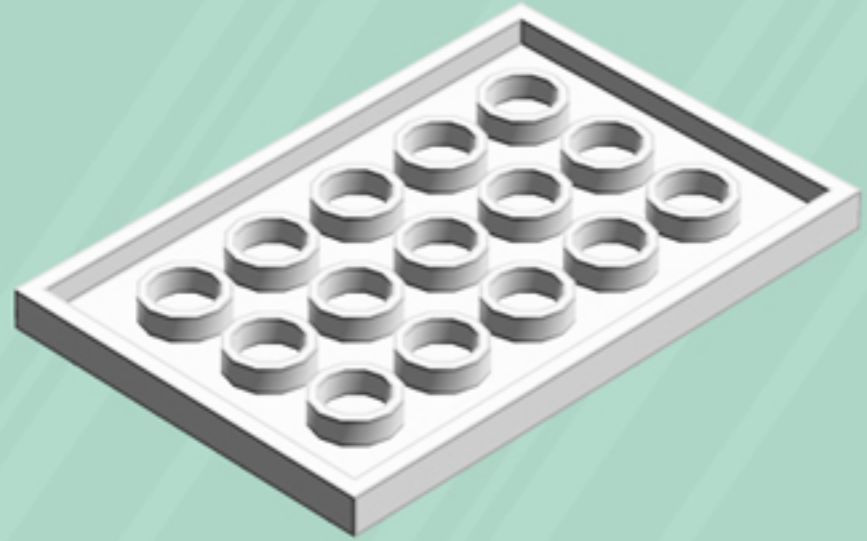

GINGERBREAD House

A LEGO® project by Chris McVeigh
chrismcveigh.com

Element ID	Color	Description	Quantity
302421	Bright Red	Plate 1X1	4
302428	Dark Green	Plate 1X1	4
6099341	Medium Nougat	Brick 1x6	4
4657956	Medium Nougat	Flat Tile 1X4	4
6055309	Medium Nougat	Profile Brick 1X4 Single Gro.	4
6058135	Medium Nougat	Roof Tile 1X2/45°	8
4221744	Reddish Brown	Plate 1X1	2
4216581	Reddish Brown	Plate 1X1 Round	4
4211150	Reddish Brown	Plate 1X2	2
4211152	Reddish Brown	Plate 1X3	4
4211190	Reddish Brown	Plate 1X4	2
4211186	Reddish Brown	Plate 2X4	2
3005748	Tr. Green	Plate 1X1 Round	14
3005741	Tr. Red	Plate 1X1 Round	14
6102794	White	1X1 Decoration Top No. 1	2
6035539	White	Angle Plate 1X2 / 2X4	2

Element ID	Color	Description	Quantity
6070698	White	Angular Plate 1.5 BOT. 1X2 1/2	2
416201	White	Flat Tile 1X8	2
4297083	White	Lifebuoy With Knob	1
302401	White	Plate 1X1	7
614101	White	Plate 1X1 Round	12
6054551	White	Plate 1X1 W. Up Right Holder	1
302301	White	Plate 1X2	4
393801	White	Plate 1X2 (Rocking)	4
362301	White	Plate 1X3	4
4535737	White	Plate 2X1 W/Holder,Vertical	2
302201	White	Plate 2X2	3
303201	White	Plate 4X6	4
241201	White	Radiator Grille 1X2	3
393701	White	Rocker Bearing 1X2	4
4504369	White	Roof Tile 1X1X2/3, Abs	4
4538720	White	Stick 6M W/Flange	1

Things not adding up? You may have Gingerbread House v3.0. You'll find the correct guide at chrismcveigh.com/archives.

2x

*For more fun builds,
please stop by chrismcveigh.com,
visit me at facebook.com/c.mcveigh.photos,
or follow me on twitter [@actionfigured](https://twitter.com/actionfigured)*