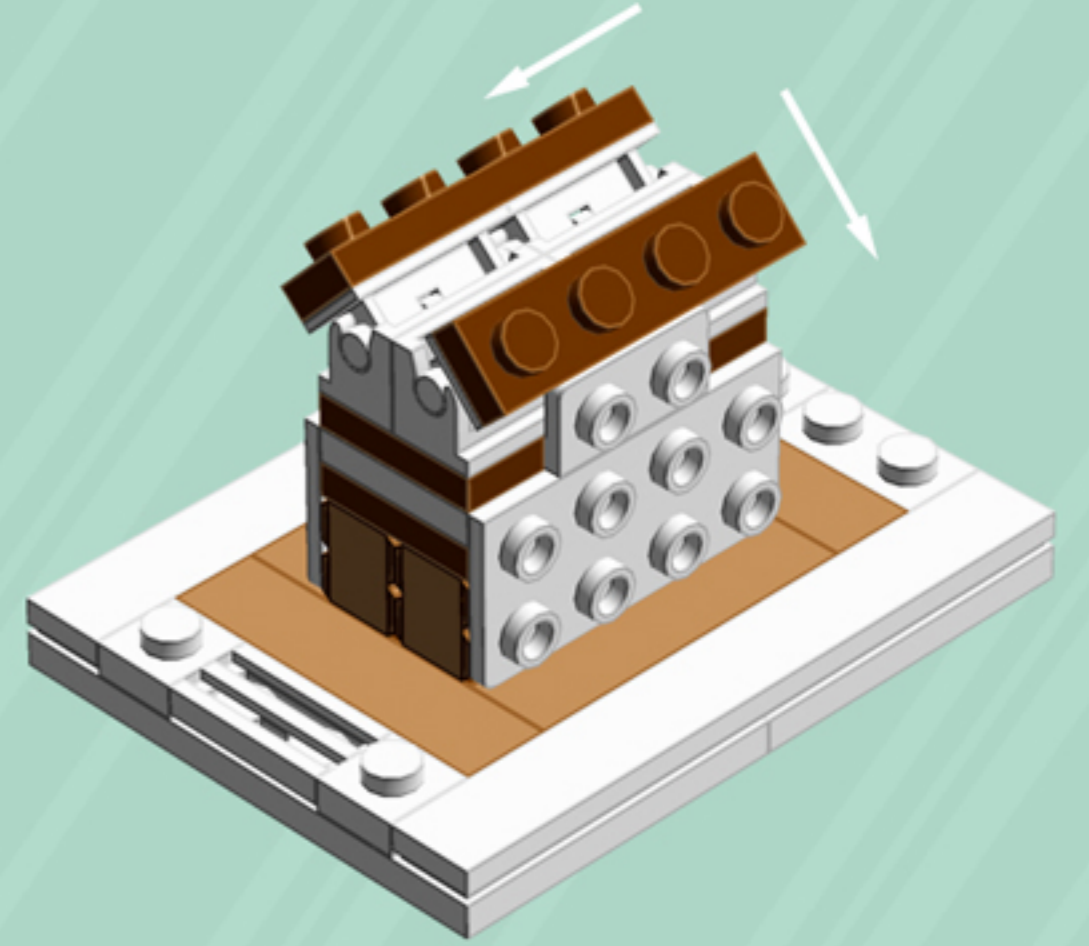

GINGERBREAD House

A LEGO® project by Chris McVeigh
chrismcveigh.com

Element ID	Color	Description	Quantity
302421	Bright Red	Plate 1X1	4
302428	Dark Green	Plate 1X1	4
6099341	Medium Nougat	Brick 1x6	4
4657956	Medium Nougat	Flat Tile 1X4	4
6055309	Medium Nougat	Profile Brick 1X4 Single Gro.	4
6058135	Medium Nougat	Roof Tile 1X2/45°	8
4221744	Reddish Brown	Plate 1X1	2
4216581	Reddish Brown	Plate 1X1 Round	4
4211150	Reddish Brown	Plate 1X2	2
4211152	Reddish Brown	Plate 1X3	4
4211190	Reddish Brown	Plate 1X4	2
4211186	Reddish Brown	Plate 2X4	2
3005748	Tr. Green	Plate 1X1 Round	14
3005741	Tr. Red	Plate 1X1 Round	14
6102794	White	1X1 Decoration Top No. 1	2
6035539	White	Angle Plate 1X2 / 2X4	2

Element ID	Color	Description	Quantity
6070698	White	Angular Plate 1.5 BOT. 1X2 1/2	2
416201	White	Flat Tile 1X8	2
4297083	White	Lifebuoy With Knob	1
302401	White	Plate 1X1	7
614101	White	Plate 1X1 Round	12
6054551	White	Plate 1X1 W. Up Right Holder	1
302301	White	Plate 1X2	4
393801	White	Plate 1X2 (Rocking)	4
362301	White	Plate 1X3	4
4535737	White	Plate 2X1 W/Holder,Vertical	2
302201	White	Plate 2X2	3
303201	White	Plate 4X6	4
241201	White	Radiator Grille 1X2	3
393701	White	Rocker Bearing 1X2	4
4504369	White	Roof Tile 1X1X2/3, Abs	4
4538720	White	Stick 6M W/Flange	1

Things not adding up? You may have Gingerbread House v3.0. You'll find the correct guide at chrismcveigh.com/archives.

2x

*For more fun builds,
please stop by chrismcveigh.com,
visit me at facebook.com/c.mcveigh.photos,
or follow me on twitter [@actionfigured](https://twitter.com/actionfigured)*