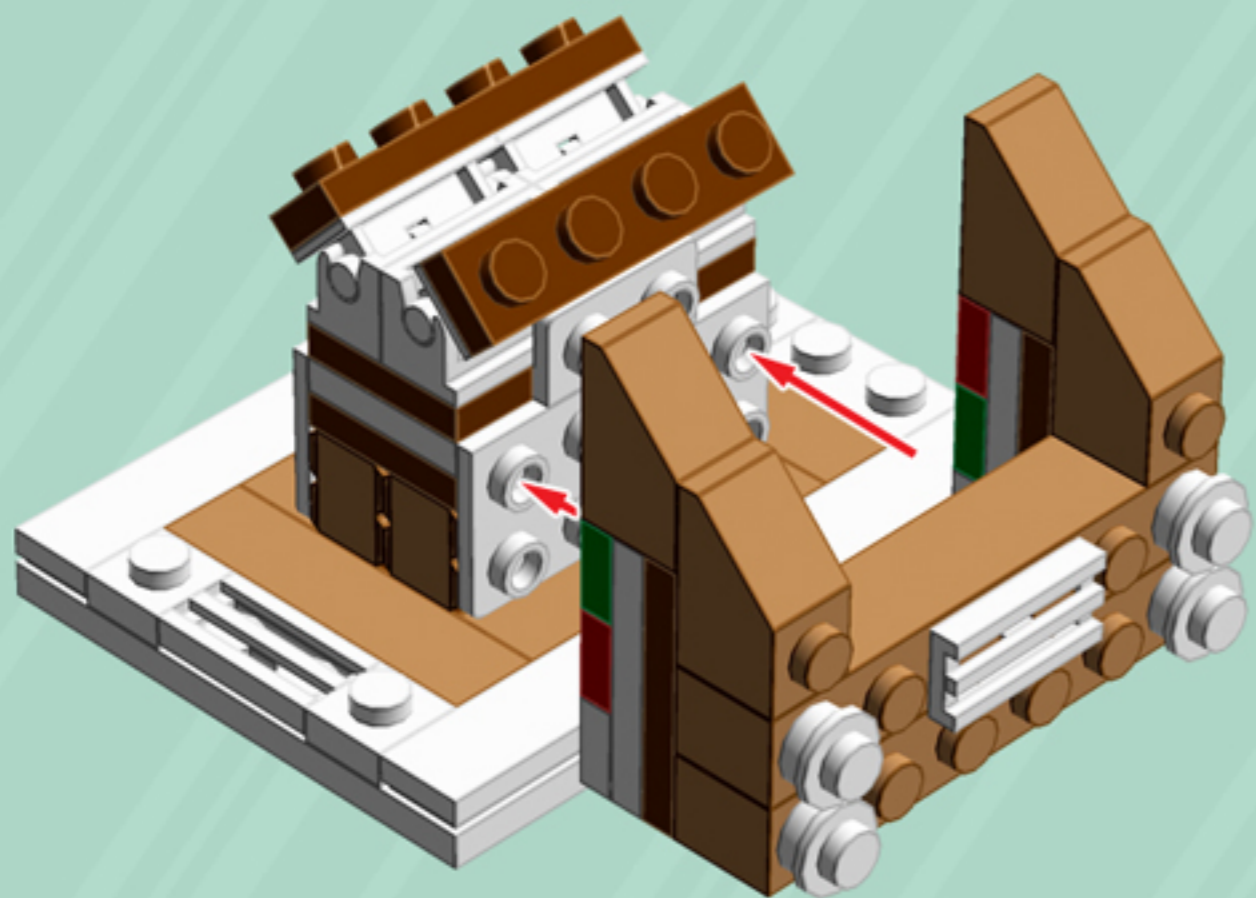

GINGERBREAD House

A LEGO® project by Chris McVeigh
chrismcveigh.com

Element ID	Color	Description	Quantity
302421	Bright Red	Plate 1X1	4
302428	Dark Green	Plate 1X1	4
6099341	Medium Nougat	Brick 1x6	4
4657956	Medium Nougat	Flat Tile 1X4	4
6055309	Medium Nougat	Profile Brick 1X4 Single Gro.	4
6058135	Medium Nougat	Roof Tile 1X2/45°	8
4221744	Reddish Brown	Plate 1X1	2
4216581	Reddish Brown	Plate 1X1 Round	4
4211150	Reddish Brown	Plate 1X2	2
4211152	Reddish Brown	Plate 1X3	4
4211190	Reddish Brown	Plate 1X4	2
4211186	Reddish Brown	Plate 2X4	2
3005748	Tr. Green	Plate 1X1 Round	14
3005741	Tr. Red	Plate 1X1 Round	14
6102794	White	1X1 Decoration Top No. 1	2
6035539	White	Angle Plate 1X2 / 2X4	2

Element ID	Color	Description	Quantity
6070698	White	Angular Plate 1.5 BOT. 1X2 1/2	2
416201	White	Flat Tile 1X8	2
4297083	White	Lifebuoy With Knob	1
302401	White	Plate 1X1	7
614101	White	Plate 1X1 Round	12
6054551	White	Plate 1X1 W. Up Right Holder	1
302301	White	Plate 1X2	4
393801	White	Plate 1X2 (Rocking)	4
362301	White	Plate 1X3	4
4535737	White	Plate 2X1 W/Holder,Vertical	2
302201	White	Plate 2X2	3
303201	White	Plate 4X6	4
241201	White	Radiator Grille 1X2	3
393701	White	Rocker Bearing 1X2	4
4504369	White	Roof Tile 1X1X2/3, Abs	4
4538720	White	Stick 6M W/Flange	1

Things not adding up? You may have Gingerbread House v3.0. You'll find the correct guide at chrismcveigh.com/archives.

2x

*For more fun builds,
please stop by chrismcveigh.com,
visit me at facebook.com/c.mcveigh.photos,
or follow me on twitter [@actionfigured](https://twitter.com/actionfigured)*