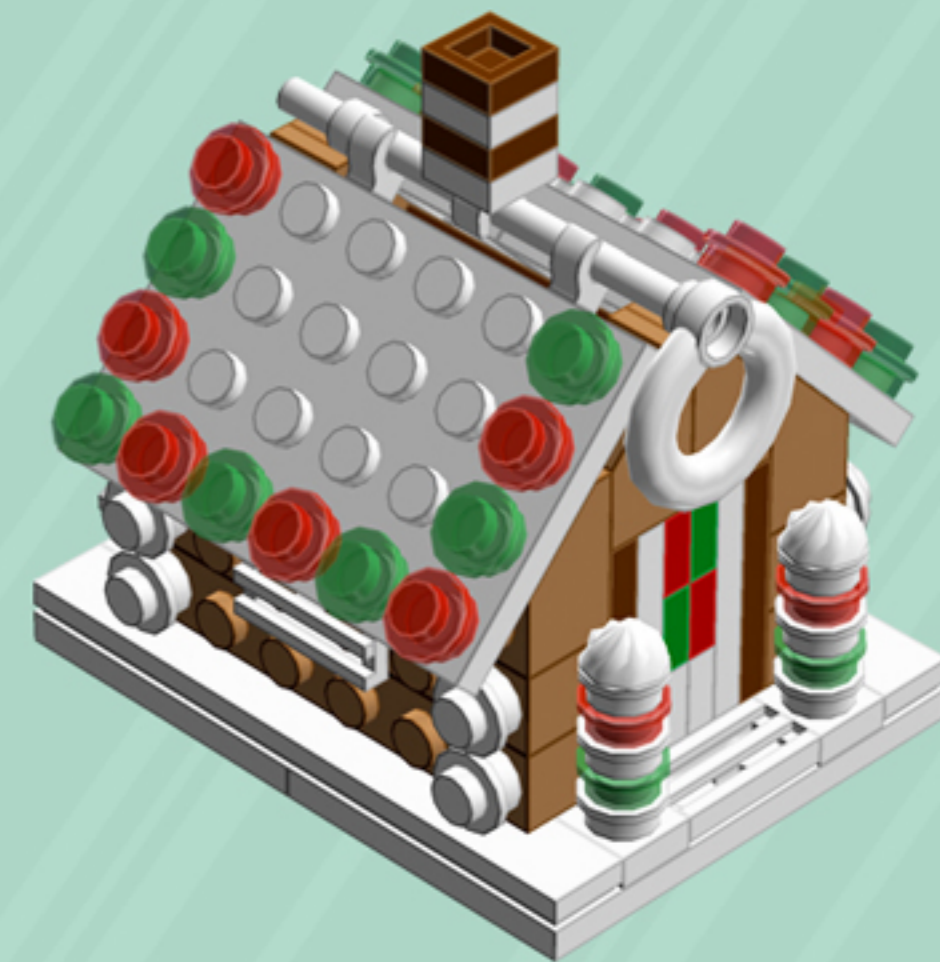

GINGERBREAD House

A LEGO® project by Chris McVeigh
chrismcveigh.com

Element ID	Color	Description	Quantity
302421	Bright Red	Plate 1X1	4
302428	Dark Green	Plate 1X1	4
6099341	Medium Nougat	Brick 1x6	4
4657956	Medium Nougat	Flat Tile 1X4	4
6055309	Medium Nougat	Profile Brick 1X4 Single Gro.	4
6058135	Medium Nougat	Roof Tile 1X2/45°	8
4221744	Reddish Brown	Plate 1X1	2
4216581	Reddish Brown	Plate 1X1 Round	4
4211150	Reddish Brown	Plate 1X2	2
4211152	Reddish Brown	Plate 1X3	4
4211190	Reddish Brown	Plate 1X4	2
4211186	Reddish Brown	Plate 2X4	2
3005748	Tr. Green	Plate 1X1 Round	14
3005741	Tr. Red	Plate 1X1 Round	14
6102794	White	1X1 Decoration Top No. 1	2
6035539	White	Angle Plate 1X2 / 2X4	2

Element ID	Color	Description	Quantity
6070698	White	Angular Plate 1.5 BOT. 1X2 1/2	2
416201	White	Flat Tile 1X8	2
4297083	White	Lifebuoy With Knob	1
302401	White	Plate 1X1	7
614101	White	Plate 1X1 Round	12
6054551	White	Plate 1X1 W. Up Right Holder	1
302301	White	Plate 1X2	4
393801	White	Plate 1X2 (Rocking)	4
362301	White	Plate 1X3	4
4535737	White	Plate 2X1 W/Holder,Vertical	2
302201	White	Plate 2X2	3
303201	White	Plate 4X6	4
241201	White	Radiator Grille 1X2	3
393701	White	Rocker Bearing 1X2	4
4504369	White	Roof Tile 1X1X2/3, Abs	4
4538720	White	Stick 6M W/Flange	1

Things not adding up? You may have Gingerbread House v3.0. You'll find the correct guide at chrismcveigh.com/archives.

2x

*For more fun builds,
please stop by chrismcveigh.com,
visit me at facebook.com/c.mcveigh.photos,
or follow me on twitter [@actionfigured](https://twitter.com/actionfigured)*