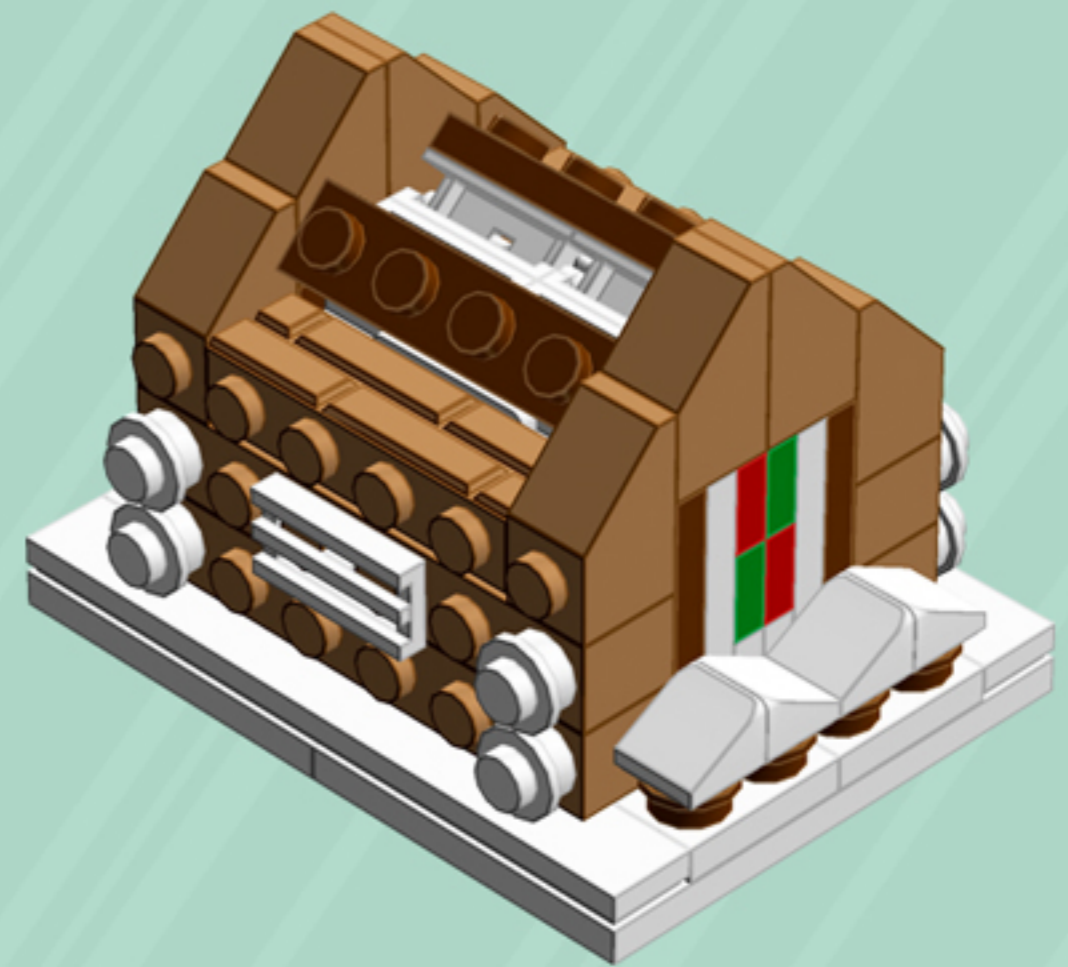

GINGERBREAD House

A LEGO® project by Chris McVeigh
chrismcveigh.com

Element ID	Color	Description	Quantity
302421	Bright Red	Plate 1X1	4
302428	Dark Green	Plate 1X1	4
6099341	Medium Nougat	Brick 1x6	4
4657956	Medium Nougat	Flat Tile 1X4	4
6055309	Medium Nougat	Profile Brick 1X4 Single Gro.	4
6058135	Medium Nougat	Roof Tile 1X2/45°	8
4221744	Reddish Brown	Plate 1X1	2
4216581	Reddish Brown	Plate 1X1 Round	4
4211150	Reddish Brown	Plate 1X2	2
4211152	Reddish Brown	Plate 1X3	4
4211190	Reddish Brown	Plate 1X4	2
4211186	Reddish Brown	Plate 2X4	2
3005748	Tr. Green	Plate 1X1 Round	14
3005741	Tr. Red	Plate 1X1 Round	14
6102794	White	1X1 Decoration Top No. 1	2
6035539	White	Angle Plate 1X2 / 2X4	2

Element ID	Color	Description	Quantity
6070698	White	Angular Plate 1.5 BOT. 1X2 1/2	2
416201	White	Flat Tile 1X8	2
4297083	White	Lifebuoy With Knob	1
302401	White	Plate 1X1	7
614101	White	Plate 1X1 Round	12
6054551	White	Plate 1X1 W. Up Right Holder	1
302301	White	Plate 1X2	4
393801	White	Plate 1X2 (Rocking)	4
362301	White	Plate 1X3	4
4535737	White	Plate 2X1 W/Holder,Vertical	2
302201	White	Plate 2X2	3
303201	White	Plate 4X6	4
241201	White	Radiator Grille 1X2	3
393701	White	Rocker Bearing 1X2	4
4504369	White	Roof Tile 1X1X2/3, Abs	4
4538720	White	Stick 6M W/Flange	1

Things not adding up? You may have Gingerbread House v3.0. You'll find the correct guide at chrismcveigh.com/archives.

2x

*For more fun builds,
please stop by chrismcveigh.com,
visit me at facebook.com/c.mcveigh.photos,
or follow me on twitter [@actionfigured](https://twitter.com/actionfigured)*