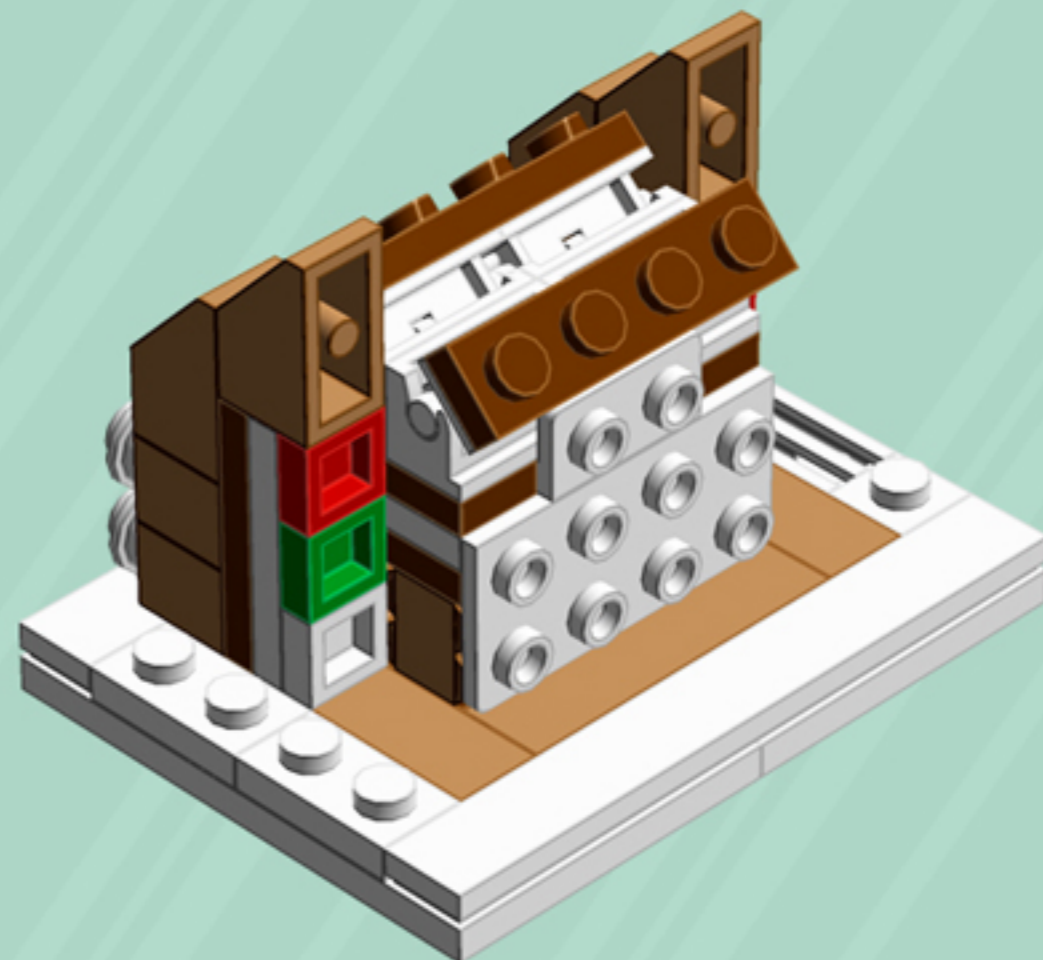

GINGERBREAD House

A LEGO® project by Chris McVeigh
chrismcveigh.com

Element ID	Color	Description	Quantity
302421	Bright Red	Plate 1X1	4
302428	Dark Green	Plate 1X1	4
6099341	Medium Nougat	Brick 1x6	4
4657956	Medium Nougat	Flat Tile 1X4	4
6055309	Medium Nougat	Profile Brick 1X4 Single Gro.	4
6058135	Medium Nougat	Roof Tile 1X2/45°	8
4221744	Reddish Brown	Plate 1X1	2
4216581	Reddish Brown	Plate 1X1 Round	4
4211150	Reddish Brown	Plate 1X2	2
4211152	Reddish Brown	Plate 1X3	4
4211190	Reddish Brown	Plate 1X4	2
4211186	Reddish Brown	Plate 2X4	2
3005748	Tr. Green	Plate 1X1 Round	14
3005741	Tr. Red	Plate 1X1 Round	14
6102794	White	1X1 Decoration Top No. 1	2
6035539	White	Angle Plate 1X2 / 2X4	2

Element ID	Color	Description	Quantity
6070698	White	Angular Plate 1.5 BOT. 1X2 1/2	2
416201	White	Flat Tile 1X8	2
4297083	White	Lifebuoy With Knob	1
302401	White	Plate 1X1	7
614101	White	Plate 1X1 Round	12
6054551	White	Plate 1X1 W. Up Right Holder	1
302301	White	Plate 1X2	4
393801	White	Plate 1X2 (Rocking)	4
362301	White	Plate 1X3	4
4535737	White	Plate 2X1 W/Holder,Vertical	2
302201	White	Plate 2X2	3
303201	White	Plate 4X6	4
241201	White	Radiator Grille 1X2	3
393701	White	Rocker Bearing 1X2	4
4504369	White	Roof Tile 1X1X2/3, Abs	4
4538720	White	Stick 6M W/Flange	1

Things not adding up? You may have Gingerbread House v3.0. You'll find the correct guide at chrismcveigh.com/archives.

2x

*For more fun builds,
please stop by chrismcveigh.com,
visit me at facebook.com/c.mcveigh.photos,
or follow me on twitter [@actionfigured](https://twitter.com/actionfigured)*