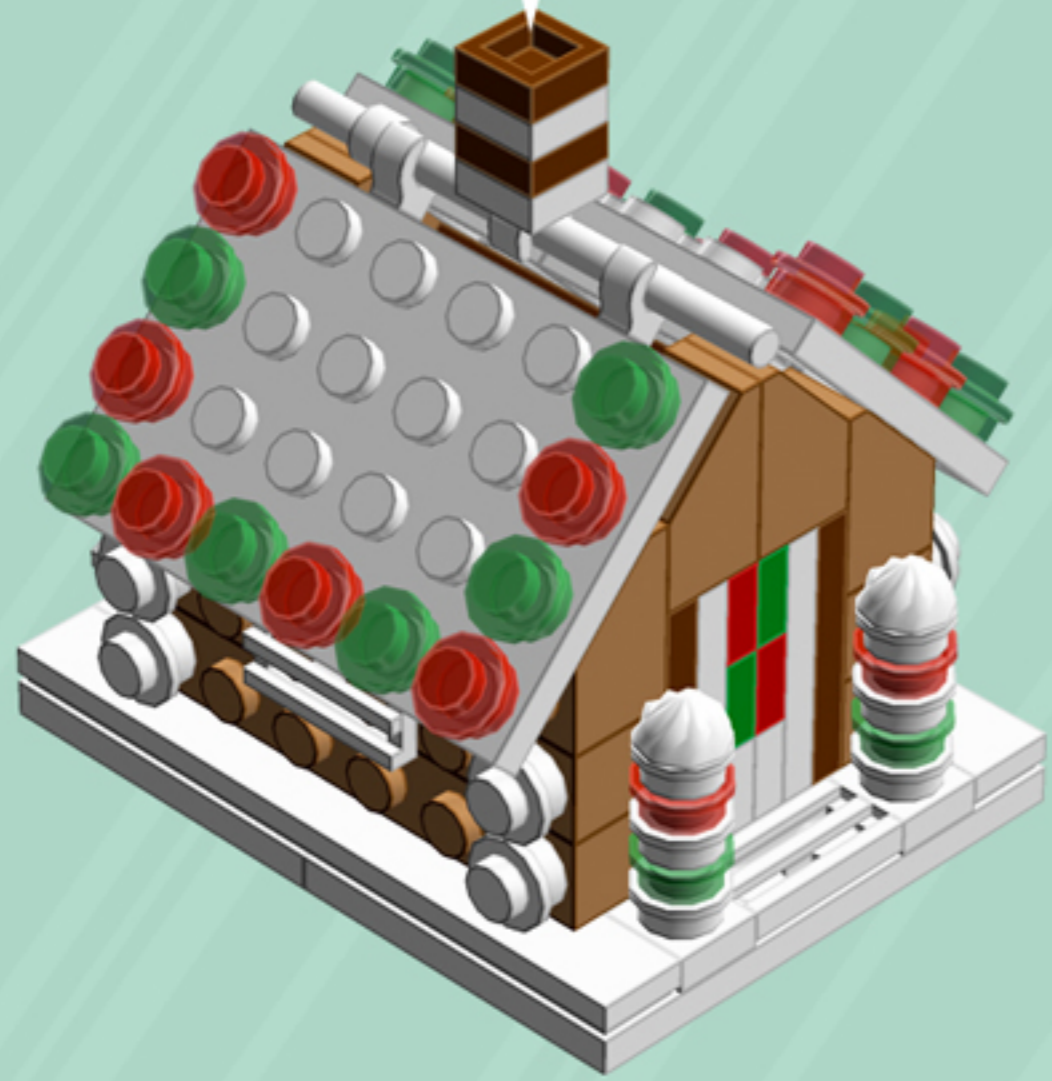

GINGERBREAD House

A LEGO® project by Chris McVeigh
chrismcveigh.com

Element ID	Color	Description	Quantity
302421	Bright Red	Plate 1X1	4
302428	Dark Green	Plate 1X1	4
6099341	Medium Nougat	Brick 1x6	4
4657956	Medium Nougat	Flat Tile 1X4	4
6055309	Medium Nougat	Profile Brick 1X4 Single Gro.	4
6058135	Medium Nougat	Roof Tile 1X2/45°	8
4221744	Reddish Brown	Plate 1X1	2
4216581	Reddish Brown	Plate 1X1 Round	4
4211150	Reddish Brown	Plate 1X2	2
4211152	Reddish Brown	Plate 1X3	4
4211190	Reddish Brown	Plate 1X4	2
4211186	Reddish Brown	Plate 2X4	2
3005748	Tr. Green	Plate 1X1 Round	14
3005741	Tr. Red	Plate 1X1 Round	14
6102794	White	1X1 Decoration Top No. 1	2
6035539	White	Angle Plate 1X2 / 2X4	2

Element ID	Color	Description	Quantity
6070698	White	Angular Plate 1.5 BOT. 1X2 1/2	2
416201	White	Flat Tile 1X8	2
4297083	White	Lifebuoy With Knob	1
302401	White	Plate 1X1	7
614101	White	Plate 1X1 Round	12
6054551	White	Plate 1X1 W. Up Right Holder	1
302301	White	Plate 1X2	4
393801	White	Plate 1X2 (Rocking)	4
362301	White	Plate 1X3	4
4535737	White	Plate 2X1 W/Holder,Vertical	2
302201	White	Plate 2X2	3
303201	White	Plate 4X6	4
241201	White	Radiator Grille 1X2	3
393701	White	Rocker Bearing 1X2	4
4504369	White	Roof Tile 1X1X2/3, Abs	4
4538720	White	Stick 6M W/Flange	1

Things not adding up? You may have Gingerbread House v3.0. You'll find the correct guide at chrismcveigh.com/archives.

2x

*For more fun builds,
please stop by chrismcveigh.com,
visit me at facebook.com/c.mcveigh.photos,
or follow me on twitter [@actionfigured](https://twitter.com/actionfigured)*