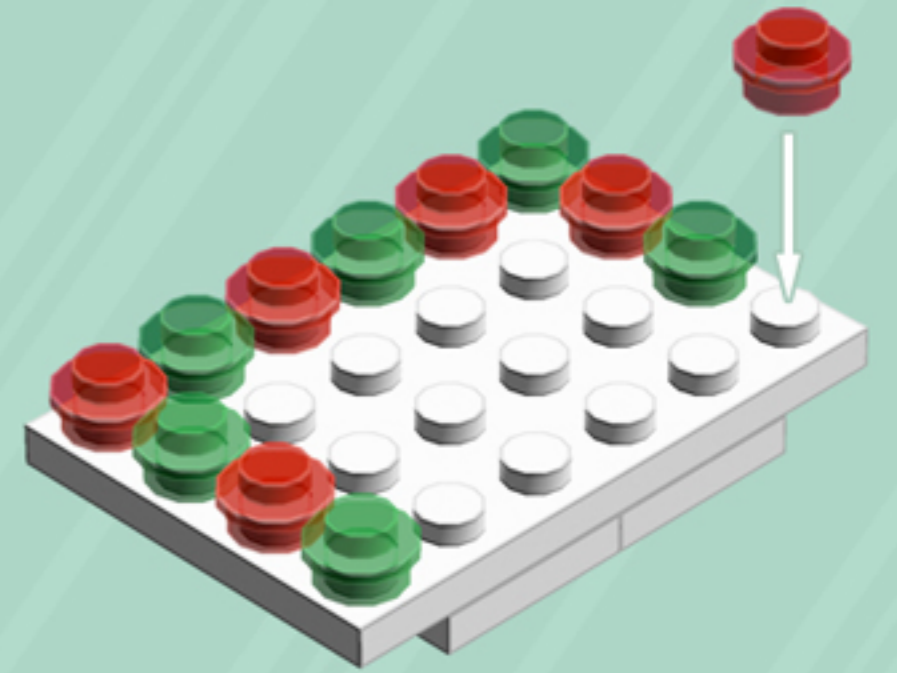

GINGERBREAD House

A LEGO® project by Chris McVeigh
chrismcveigh.com

Element ID	Color	Description	Quantity
302421	Bright Red	Plate 1X1	4
302428	Dark Green	Plate 1X1	4
6099341	Medium Nougat	Brick 1x6	4
4657956	Medium Nougat	Flat Tile 1X4	4
6055309	Medium Nougat	Profile Brick 1X4 Single Gro.	4
6058135	Medium Nougat	Roof Tile 1X2/45°	8
4221744	Reddish Brown	Plate 1X1	2
4216581	Reddish Brown	Plate 1X1 Round	4
4211150	Reddish Brown	Plate 1X2	2
4211152	Reddish Brown	Plate 1X3	4
4211190	Reddish Brown	Plate 1X4	2
4211186	Reddish Brown	Plate 2X4	2
3005748	Tr. Green	Plate 1X1 Round	14
3005741	Tr. Red	Plate 1X1 Round	14
6102794	White	1X1 Decoration Top No. 1	2
6035539	White	Angle Plate 1X2 / 2X4	2

Element ID	Color	Description	Quantity
6070698	White	Angular Plate 1.5 BOT. 1X2 1/2	2
416201	White	Flat Tile 1X8	2
4297083	White	Lifebuoy With Knob	1
302401	White	Plate 1X1	7
614101	White	Plate 1X1 Round	12
6054551	White	Plate 1X1 W. Up Right Holder	1
302301	White	Plate 1X2	4
393801	White	Plate 1X2 (Rocking)	4
362301	White	Plate 1X3	4
4535737	White	Plate 2X1 W/Holder,Vertical	2
302201	White	Plate 2X2	3
303201	White	Plate 4X6	4
241201	White	Radiator Grille 1X2	3
393701	White	Rocker Bearing 1X2	4
4504369	White	Roof Tile 1X1X2/3, Abs	4
4538720	White	Stick 6M W/Flange	1

Things not adding up? You may have Gingerbread House v3.0. You'll find the correct guide at chrismcveigh.com/archives.

2x

*For more fun builds,
please stop by chrismcveigh.com,
visit me at facebook.com/c.mcveigh.photos,
or follow me on twitter [@actionfigured](https://twitter.com/actionfigured)*