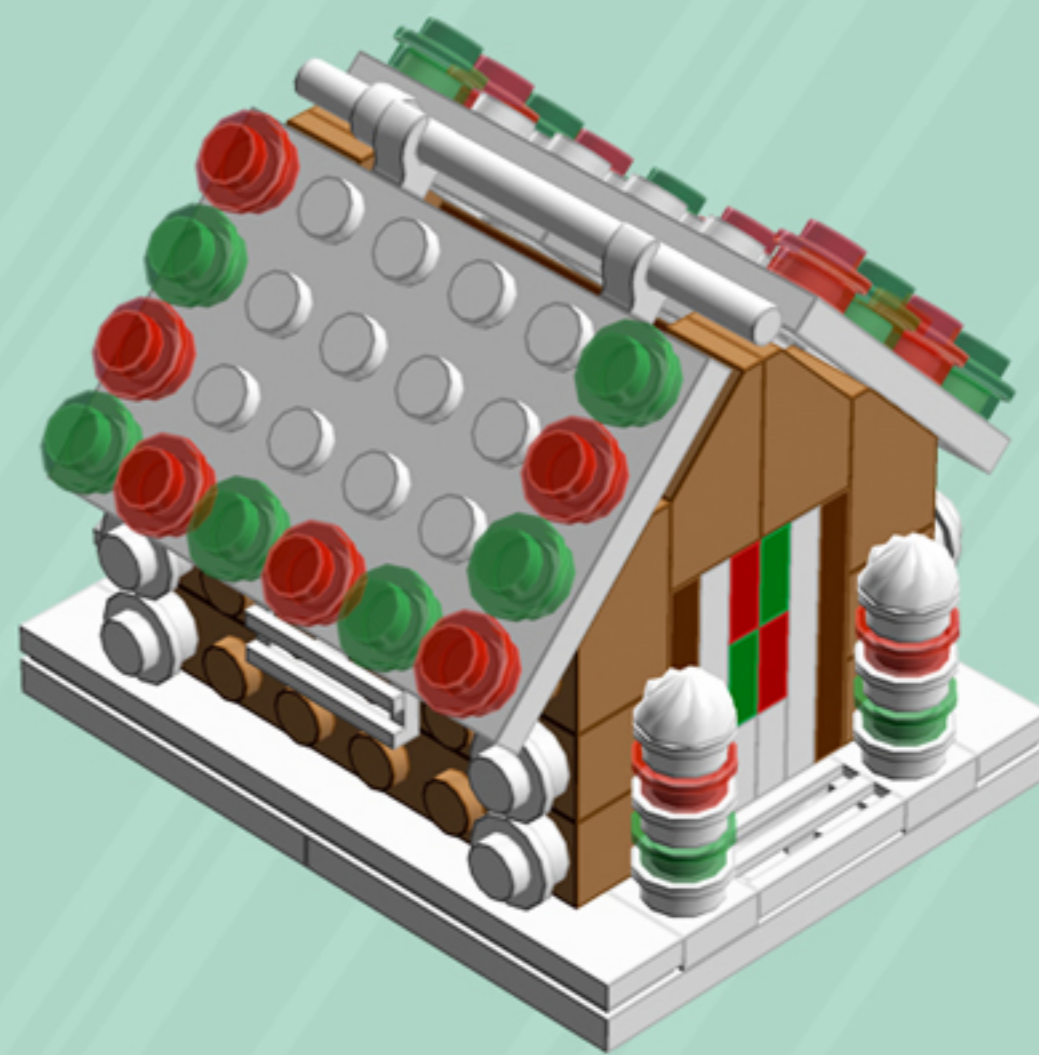

GINGERBREAD House

A LEGO® project by Chris McVeigh
chrismcveigh.com

Element ID	Color	Description	Quantity
302421	Bright Red	Plate 1X1	4
302428	Dark Green	Plate 1X1	4
6099341	Medium Nougat	Brick 1x6	4
4657956	Medium Nougat	Flat Tile 1X4	4
6055309	Medium Nougat	Profile Brick 1X4 Single Gro.	4
6058135	Medium Nougat	Roof Tile 1X2/45°	8
4221744	Reddish Brown	Plate 1X1	2
4216581	Reddish Brown	Plate 1X1 Round	4
4211150	Reddish Brown	Plate 1X2	2
4211152	Reddish Brown	Plate 1X3	4
4211190	Reddish Brown	Plate 1X4	2
4211186	Reddish Brown	Plate 2X4	2
3005748	Tr. Green	Plate 1X1 Round	14
3005741	Tr. Red	Plate 1X1 Round	14
6102794	White	1X1 Decoration Top No. 1	2
6035539	White	Angle Plate 1X2 / 2X4	2

Element ID	Color	Description	Quantity
6070698	White	Angular Plate 1.5 BOT. 1X2 1/2	2
416201	White	Flat Tile 1X8	2
4297083	White	Lifebuoy With Knob	1
302401	White	Plate 1X1	7
614101	White	Plate 1X1 Round	12
6054551	White	Plate 1X1 W. Up Right Holder	1
302301	White	Plate 1X2	4
393801	White	Plate 1X2 (Rocking)	4
362301	White	Plate 1X3	4
4535737	White	Plate 2X1 W/Holder,Vertical	2
302201	White	Plate 2X2	3
303201	White	Plate 4X6	4
241201	White	Radiator Grille 1X2	3
393701	White	Rocker Bearing 1X2	4
4504369	White	Roof Tile 1X1X2/3, Abs	4
4538720	White	Stick 6M W/Flange	1

Things not adding up? You may have Gingerbread House v3.0. You'll find the correct guide at chrismcveigh.com/archives.

2x

*For more fun builds,
please stop by chrismcveigh.com,
visit me at facebook.com/c.mcveigh.photos,
or follow me on twitter [@actionfigured](https://twitter.com/actionfigured)*