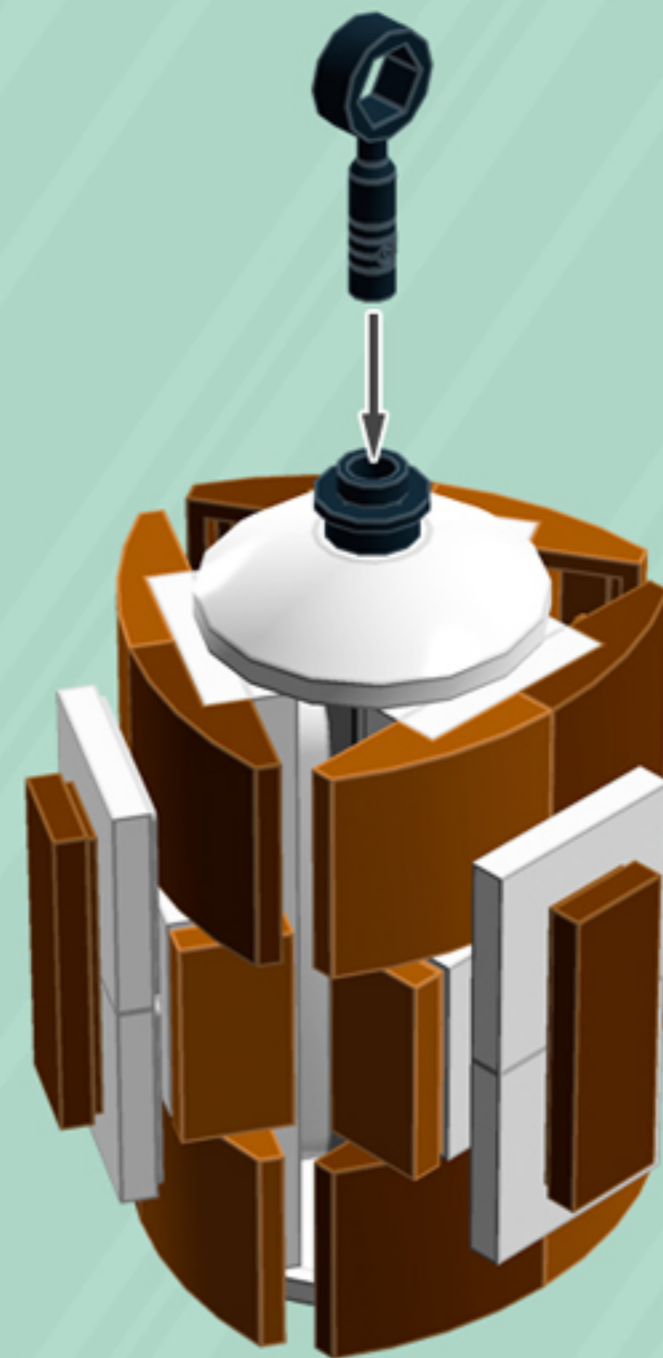

Patchwork

ORNAMENT

A LEGO® project by Chris McVeigh
chrismcveigh.com

• RICH TOFFEE •

Element ID	Color	Description	Quantity
6056234	Black	Cone 1X1 Inverted W. Shaft	2
6100627	Black	Pl.Round 1X1 W. Throughg. Hole	1
6030875	Black	Tool Set (Box Wrench)	1
6104344	Dark Orange	Plate W. Bow 2X2X2/3	6
4227398	Dark Stone Grey	Plate 2X4, 3Xø4.9	3
4502595	Medium Stone Grey	3-Branch Cross Axle W/Cross H.	1
4211815	Medium Stone Grey	Cross Axle 3M	1
4512360	Medium Stone Grey	Cross Axle, Extension, 2M	2
4211151	Reddish Brown	Flat Tile 1X2	6
6100769	Reddish Brown	Flat Tile 1X3	3
6146858	Reddish Brown	Plate W. Bow 2X2X2/3	6
6018774	White	Angular Plate 1,5 Top 1X2 1/2	6
4179580	White	Parabolic Reflector Ø24X6,4	2
302301	White	Plate 1X2	6
4565324	White	Plate 2X2 W 1 Knob	6
4527947	White	Plate 2X6 W. Holes	3
4527839	White	Technic Rotor, 2 Blades	3

3x

*For more fun builds,
please stop by chrismcveigh.com,
visit me at facebook.com/c.mcveigh.photos,
or follow me on twitter [@actionfigured](https://twitter.com/actionfigured)*

Purchase custom building kits at shop.chrismcveigh.com