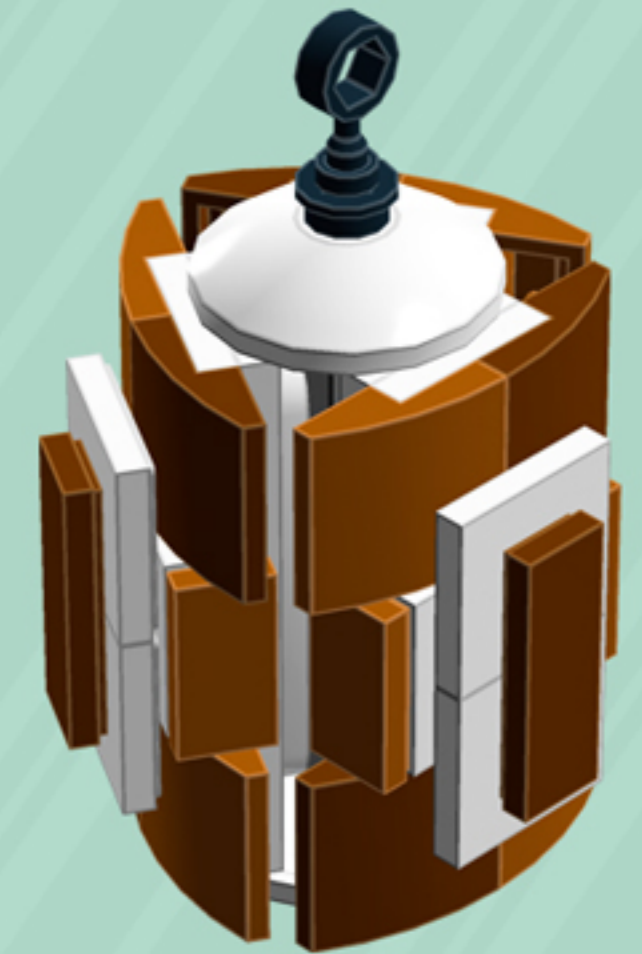

Patchwork

ORNAMENT

A LEGO® project by Chris McVeigh
chrismcveigh.com

• RICH TOFFEE •

Element ID	Color	Description	Quantity
6056234	Black	Cone 1X1 Inverted W. Shaft	2
6100627	Black	Pl.Round 1X1 W. Throughg. Hole	1
6030875	Black	Tool Set (Box Wrench)	1
6104344	Dark Orange	Plate W. Bow 2X2X2/3	6
4227398	Dark Stone Grey	Plate 2X4, 3Xø4.9	3
4502595	Medium Stone Grey	3-Branch Cross Axle W/Cross H.	1
4211815	Medium Stone Grey	Cross Axle 3M	1
4512360	Medium Stone Grey	Cross Axle, Extension, 2M	2
4211151	Reddish Brown	Flat Tile 1X2	6
6100769	Reddish Brown	Flat Tile 1X3	3
6146858	Reddish Brown	Plate W. Bow 2X2X2/3	6
6018774	White	Angular Plate 1,5 Top 1X2 1/2	6
4179580	White	Parabolic Reflector Ø24X6,4	2
302301	White	Plate 1X2	6
4565324	White	Plate 2X2 W 1 Knob	6
4527947	White	Plate 2X6 W. Holes	3
4527839	White	Technic Rotor, 2 Blades	3