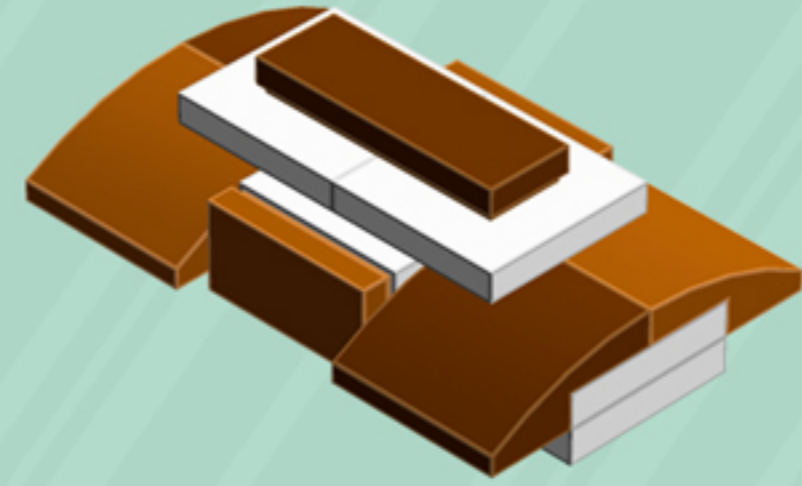

Patchwork

ORNAMENT

A LEGO® project by Chris McVeigh
chrismcveigh.com

• RICH TOFFEE •

Element ID	Color	Description	Quantity
6056234	Black	Cone 1X1 Inverted W. Shaft	2
6100627	Black	Pl.Round 1X1 W. Throughg. Hole	1
6030875	Black	Tool Set (Box Wrench)	1
6104344	Dark Orange	Plate W. Bow 2X2X2/3	6
4227398	Dark Stone Grey	Plate 2X4, 3Xø4.9	3
4502595	Medium Stone Grey	3-Branch Cross Axle W/Cross H.	1
4211815	Medium Stone Grey	Cross Axle 3M	1
4512360	Medium Stone Grey	Cross Axle, Extension, 2M	2
4211151	Reddish Brown	Flat Tile 1X2	6
6100769	Reddish Brown	Flat Tile 1X3	3
6146858	Reddish Brown	Plate W. Bow 2X2X2/3	6
6018774	White	Angular Plate 1,5 Top 1X2 1/2	6
4179580	White	Parabolic Reflector Ø24X6,4	2
302301	White	Plate 1X2	6
4565324	White	Plate 2X2 W 1 Knob	6
4527947	White	Plate 2X6 W. Holes	3
4527839	White	Technic Rotor, 2 Blades	3