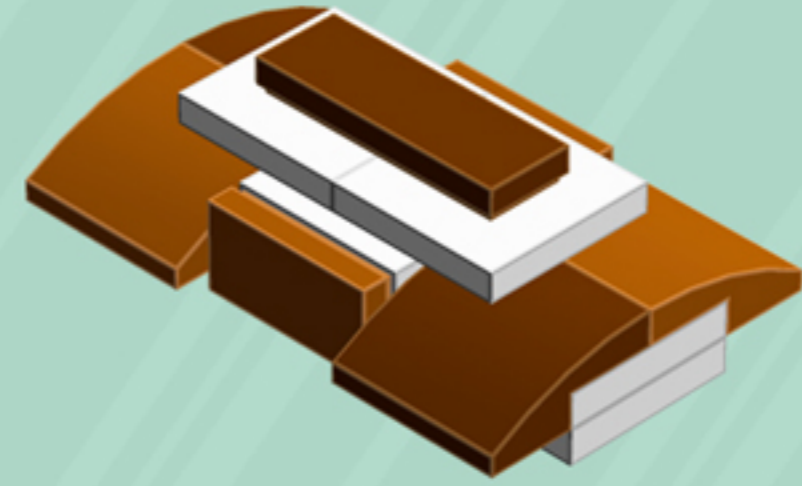

Patchwork

ORNAMENT

A LEGO® project by Chris McVeigh
chrismcveigh.com

• RICH TOFFEE •

Element ID	Color	Description	Quantity
6056234	Black	Cone 1X1 Inverted W. Shaft	2
6100627	Black	Pl.Round 1X1 W. Throughg. Hole	1
6030875	Black	Tool Set (Box Wrench)	1
6104344	Dark Orange	Plate W. Bow 2X2X2/3	6
4227398	Dark Stone Grey	Plate 2X4, 3Xø4.9	3
4502595	Medium Stone Grey	3-Branch Cross Axle W/Cross H.	1
4211815	Medium Stone Grey	Cross Axle 3M	1
4512360	Medium Stone Grey	Cross Axle, Extension, 2M	2
4211151	Reddish Brown	Flat Tile 1X2	6
6100769	Reddish Brown	Flat Tile 1X3	3
6146858	Reddish Brown	Plate W. Bow 2X2X2/3	6
6018774	White	Angular Plate 1,5 Top 1X2 1/2	6
4179580	White	Parabolic Reflector Ø24X6,4	2
302301	White	Plate 1X2	6
4565324	White	Plate 2X2 W 1 Knob	6
4527947	White	Plate 2X6 W. Holes	3
4527839	White	Technic Rotor, 2 Blades	3