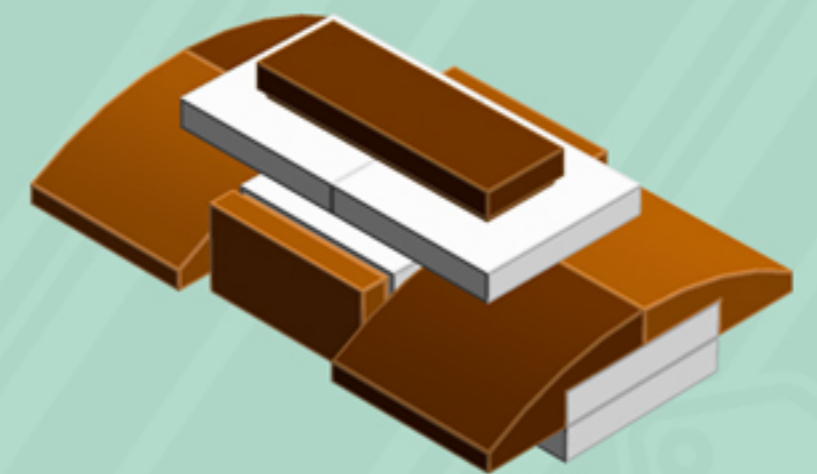

Patchwork

ORNAMENT

A LEGO® project by Chris McVeigh
chrismcveigh.com

• RICH TOFFEE •

Element ID	Color	Description	Quantity
6056234	Black	Cone 1X1 Inverted W. Shaft	2
6100627	Black	Pl.Round 1X1 W. Throughg. Hole	1
6030875	Black	Tool Set (Box Wrench)	1
6104344	Dark Orange	Plate W. Bow 2X2X2/3	6
4227398	Dark Stone Grey	Plate 2X4, 3Xø4.9	3
4502595	Medium Stone Grey	3-Branch Cross Axle W/Cross H.	1
4211815	Medium Stone Grey	Cross Axle 3M	1
4512360	Medium Stone Grey	Cross Axle, Extension, 2M	2
4211151	Reddish Brown	Flat Tile 1X2	6
6100769	Reddish Brown	Flat Tile 1X3	3
6146858	Reddish Brown	Plate W. Bow 2X2X2/3	6
6018774	White	Angular Plate 1,5 Top 1X2 1/2	6
4179580	White	Parabolic Reflector Ø24X6,4	2
302301	White	Plate 1X2	6
4565324	White	Plate 2X2 W 1 Knob	6
4527947	White	Plate 2X6 W. Holes	3
4527839	White	Technic Rotor, 2 Blades	3