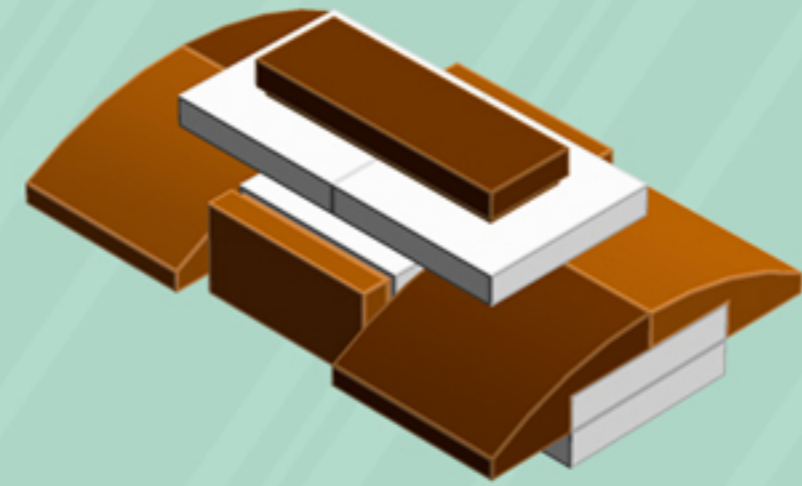

Patchwork

ORNAMENT

A LEGO® project by Chris McVeigh
chrismcveigh.com

• RICH TOFFEE •

Element ID	Color	Description	Quantity
6056234	Black	Cone 1X1 Inverted W. Shaft	2
6100627	Black	Pl.Round 1X1 W. Throughg. Hole	1
6030875	Black	Tool Set (Box Wrench)	1
6104344	Dark Orange	Plate W. Bow 2X2X2/3	6
4227398	Dark Stone Grey	Plate 2X4, 3Xø4.9	3
4502595	Medium Stone Grey	3-Branch Cross Axle W/Cross H.	1
4211815	Medium Stone Grey	Cross Axle 3M	1
4512360	Medium Stone Grey	Cross Axle, Extension, 2M	2
4211151	Reddish Brown	Flat Tile 1X2	6
6100769	Reddish Brown	Flat Tile 1X3	3
6146858	Reddish Brown	Plate W. Bow 2X2X2/3	6
6018774	White	Angular Plate 1,5 Top 1X2 1/2	6
4179580	White	Parabolic Reflector Ø24X6,4	2
302301	White	Plate 1X2	6
4565324	White	Plate 2X2 W 1 Knob	6
4527947	White	Plate 2X6 W. Holes	3
4527839	White	Technic Rotor, 2 Blades	3