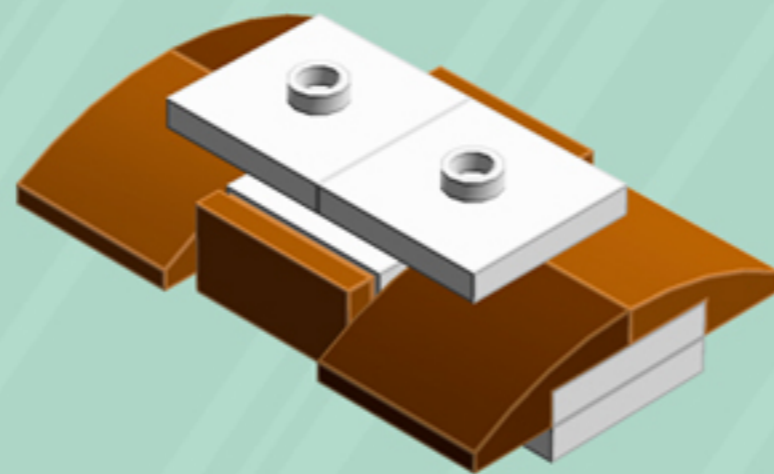

Patchwork

ORNAMENT

A LEGO® project by Chris McVeigh
chrismcveigh.com

• RICH TOFFEE •

Element ID	Color	Description	Quantity
6056234	Black	Cone 1X1 Inverted W. Shaft	2
6100627	Black	Pl.Round 1X1 W. Throughg. Hole	1
6030875	Black	Tool Set (Box Wrench)	1
6104344	Dark Orange	Plate W. Bow 2X2X2/3	6
4227398	Dark Stone Grey	Plate 2X4, 3Xø4.9	3
4502595	Medium Stone Grey	3-Branch Cross Axle W/Cross H.	1
4211815	Medium Stone Grey	Cross Axle 3M	1
4512360	Medium Stone Grey	Cross Axle, Extension, 2M	2
4211151	Reddish Brown	Flat Tile 1X2	6
6100769	Reddish Brown	Flat Tile 1X3	3
6146858	Reddish Brown	Plate W. Bow 2X2X2/3	6
6018774	White	Angular Plate 1,5 Top 1X2 1/2	6
4179580	White	Parabolic Reflector Ø24X6,4	2
302301	White	Plate 1X2	6
4565324	White	Plate 2X2 W 1 Knob	6
4527947	White	Plate 2X6 W. Holes	3
4527839	White	Technic Rotor, 2 Blades	3