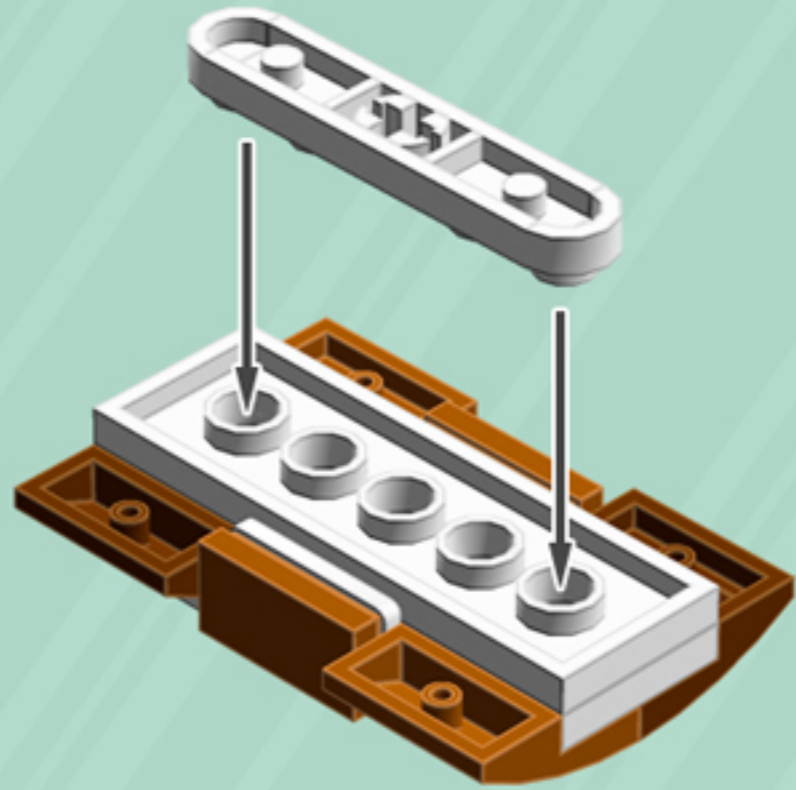

Patchwork

ORNAMENT

A LEGO® project by Chris McVeigh
chrismcveigh.com

• RICH TOFFEE •

Element ID	Color	Description	Quantity
6056234	Black	Cone 1X1 Inverted W. Shaft	2
6100627	Black	Pl.Round 1X1 W. Throughg. Hole	1
6030875	Black	Tool Set (Box Wrench)	1
6104344	Dark Orange	Plate W. Bow 2X2X2/3	6
4227398	Dark Stone Grey	Plate 2X4, 3Xø4.9	3
4502595	Medium Stone Grey	3-Branch Cross Axle W/Cross H.	1
4211815	Medium Stone Grey	Cross Axle 3M	1
4512360	Medium Stone Grey	Cross Axle, Extension, 2M	2
4211151	Reddish Brown	Flat Tile 1X2	6
6100769	Reddish Brown	Flat Tile 1X3	3
6146858	Reddish Brown	Plate W. Bow 2X2X2/3	6
6018774	White	Angular Plate 1,5 Top 1X2 1/2	6
4179580	White	Parabolic Reflector Ø24X6,4	2
302301	White	Plate 1X2	6
4565324	White	Plate 2X2 W 1 Knob	6
4527947	White	Plate 2X6 W. Holes	3
4527839	White	Technic Rotor, 2 Blades	3