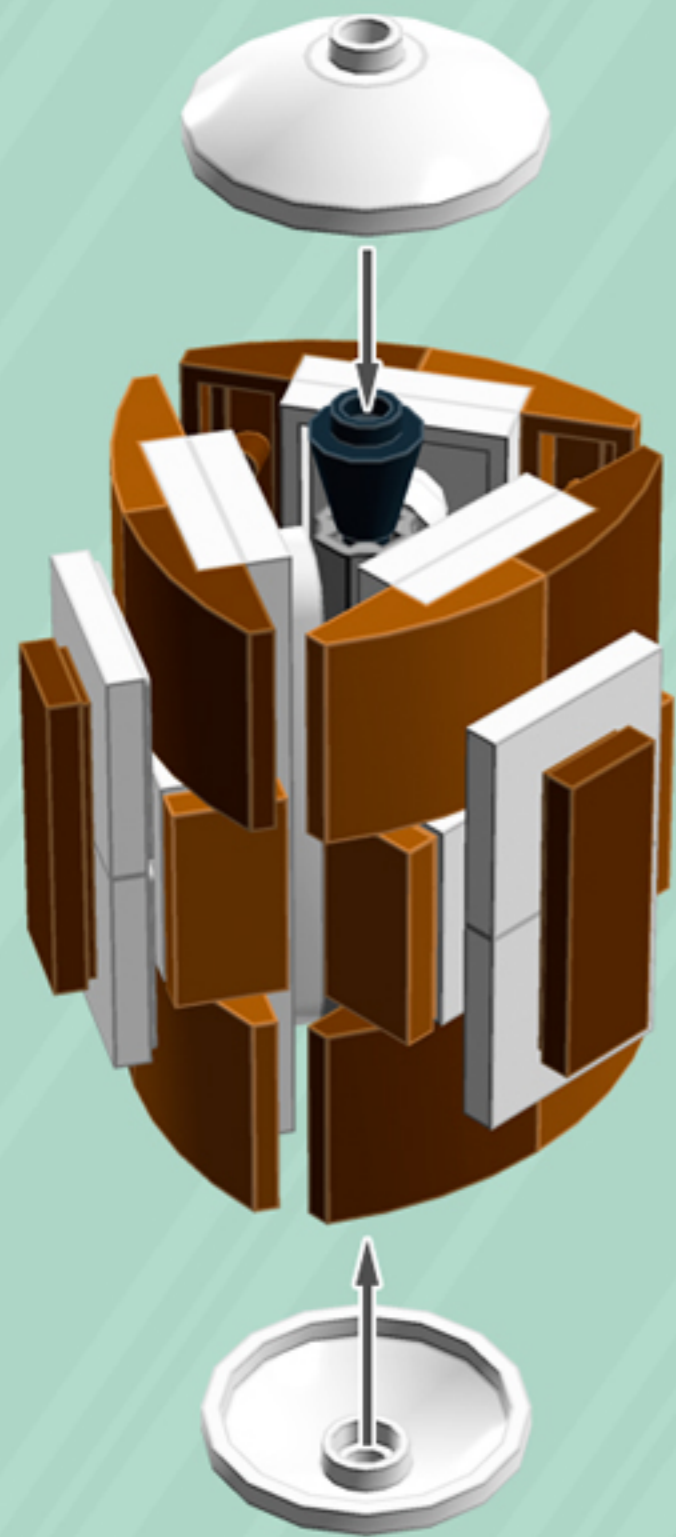

Patchwork

ORNAMENT

A LEGO® project by Chris McVeigh
chrismcveigh.com

• RICH TOFFEE •

Element ID	Color	Description	Quantity
6056234	Black	Cone 1X1 Inverted W. Shaft	2
6100627	Black	Pl.Round 1X1 W. Throughg. Hole	1
6030875	Black	Tool Set (Box Wrench)	1
6104344	Dark Orange	Plate W. Bow 2X2X2/3	6
4227398	Dark Stone Grey	Plate 2X4, 3Xø4.9	3
4502595	Medium Stone Grey	3-Branch Cross Axle W/Cross H.	1
4211815	Medium Stone Grey	Cross Axle 3M	1
4512360	Medium Stone Grey	Cross Axle, Extension, 2M	2
4211151	Reddish Brown	Flat Tile 1X2	6
6100769	Reddish Brown	Flat Tile 1X3	3
6146858	Reddish Brown	Plate W. Bow 2X2X2/3	6
6018774	White	Angular Plate 1,5 Top 1X2 1/2	6
4179580	White	Parabolic Reflector Ø24X6,4	2
302301	White	Plate 1X2	6
4565324	White	Plate 2X2 W 1 Knob	6
4527947	White	Plate 2X6 W. Holes	3
4527839	White	Technic Rotor, 2 Blades	3

3x

*For more fun builds,
please stop by chrismcveigh.com,
visit me at facebook.com/c.mcveigh.photos,
or follow me on twitter [@actionfigured](https://twitter.com/actionfigured)*

Purchase custom building kits at shop.chrismcveigh.com