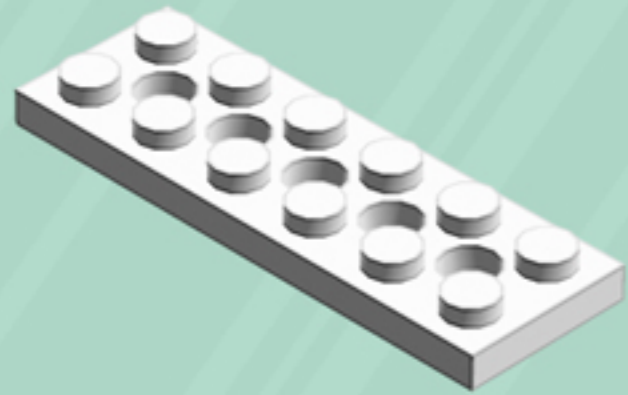

Patchwork

ORNAMENT

A LEGO® project by Chris McVeigh
chrismcveigh.com

• RICH TOFFEE •

Element ID	Color	Description	Quantity
6056234	Black	Cone 1X1 Inverted W. Shaft	2
6100627	Black	Pl.Round 1X1 W. Throughg. Hole	1
6030875	Black	Tool Set (Box Wrench)	1
6104344	Dark Orange	Plate W. Bow 2X2X2/3	6
4227398	Dark Stone Grey	Plate 2X4, 3Xø4.9	3
4502595	Medium Stone Grey	3-Branch Cross Axle W/Cross H.	1
4211815	Medium Stone Grey	Cross Axle 3M	1
4512360	Medium Stone Grey	Cross Axle, Extension, 2M	2
4211151	Reddish Brown	Flat Tile 1X2	6
6100769	Reddish Brown	Flat Tile 1X3	3
6146858	Reddish Brown	Plate W. Bow 2X2X2/3	6
6018774	White	Angular Plate 1,5 Top 1X2 1/2	6
4179580	White	Parabolic Reflector Ø24X6,4	2
302301	White	Plate 1X2	6
4565324	White	Plate 2X2 W 1 Knob	6
4527947	White	Plate 2X6 W. Holes	3
4527839	White	Technic Rotor, 2 Blades	3