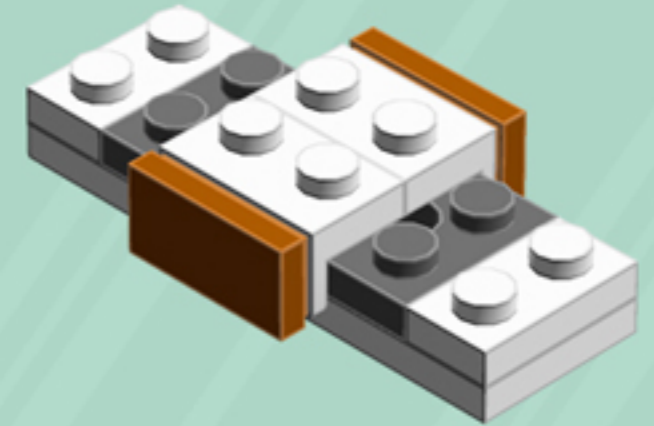

Patchwork

ORNAMENT

A LEGO® project by Chris McVeigh
chrismcveigh.com

• RICH TOFFEE •

Element ID	Color	Description	Quantity
6056234	Black	Cone 1X1 Inverted W. Shaft	2
6100627	Black	Pl.Round 1X1 W. Throughg. Hole	1
6030875	Black	Tool Set (Box Wrench)	1
6104344	Dark Orange	Plate W. Bow 2X2X2/3	6
4227398	Dark Stone Grey	Plate 2X4, 3Xø4.9	3
4502595	Medium Stone Grey	3-Branch Cross Axle W/Cross H.	1
4211815	Medium Stone Grey	Cross Axle 3M	1
4512360	Medium Stone Grey	Cross Axle, Extension, 2M	2
4211151	Reddish Brown	Flat Tile 1X2	6
6100769	Reddish Brown	Flat Tile 1X3	3
6146858	Reddish Brown	Plate W. Bow 2X2X2/3	6
6018774	White	Angular Plate 1,5 Top 1X2 1/2	6
4179580	White	Parabolic Reflector Ø24X6,4	2
302301	White	Plate 1X2	6
4565324	White	Plate 2X2 W 1 Knob	6
4527947	White	Plate 2X6 W. Holes	3
4527839	White	Technic Rotor, 2 Blades	3