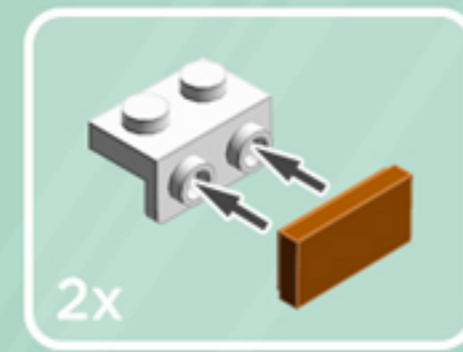

Patchwork

ORNAMENT

A LEGO® project by Chris McVeigh
chrismcveigh.com

• RICH TOFFEE •

Element ID	Color	Description	Quantity
6056234	Black	Cone 1X1 Inverted W. Shaft	2
6100627	Black	Pl.Round 1X1 W. Throughg. Hole	1
6030875	Black	Tool Set (Box Wrench)	1
6104344	Dark Orange	Plate W. Bow 2X2X2/3	6
4227398	Dark Stone Grey	Plate 2X4, 3Xø4.9	3
4502595	Medium Stone Grey	3-Branch Cross Axle W/Cross H.	1
4211815	Medium Stone Grey	Cross Axle 3M	1
4512360	Medium Stone Grey	Cross Axle, Extension, 2M	2
4211151	Reddish Brown	Flat Tile 1X2	6
6100769	Reddish Brown	Flat Tile 1X3	3
6146858	Reddish Brown	Plate W. Bow 2X2X2/3	6
6018774	White	Angular Plate 1,5 Top 1X2 1/2	6
4179580	White	Parabolic Reflector Ø24X6,4	2
302301	White	Plate 1X2	6
4565324	White	Plate 2X2 W 1 Knob	6
4527947	White	Plate 2X6 W. Holes	3
4527839	White	Technic Rotor, 2 Blades	3