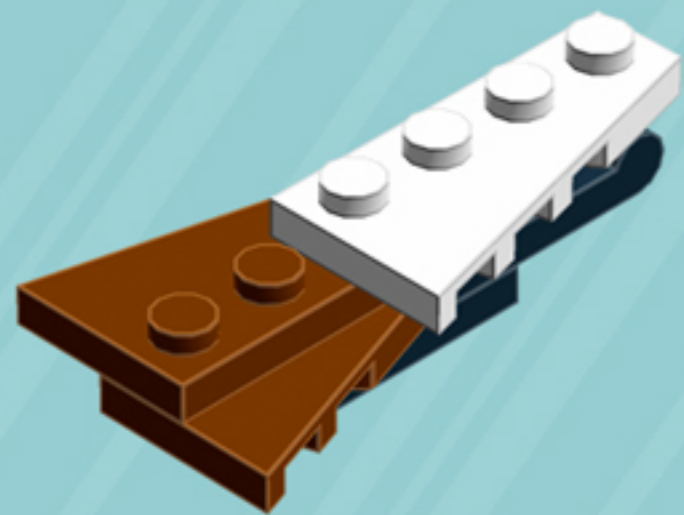

## CHRISTMAS TREE

*A LEGO® project by Chris McVeigh*  
*[chrismcveigh.com](http://chrismcveigh.com)*

Element ID	Color	Description	Quantity
6039869	Black	Brick 1X4X1 Inv. Bow	4
6052369	Black	Hole Ø4.8 Ver. W. 4 Holder	2
4614226	Black	Outer Cable 72Mm	1
6100627	Black	Pl.Round 1X1 W. Throughg. Hole	4
4515368	Black	Plate 1X2 W/Shaft Ø3.2	8
362326	Black	Plate 1X3	4
6021339	Reddish Brown	Left Plate 2X3 W/Angle	4
4205470	Reddish Brown	Left Plate 2X4 W/Angle	8
6029774	Reddish Brown	Ø3.2 Shaft W. Cored Knob	1
4221744	Reddish Brown	Plate 1X1	3
4211152	Reddish Brown	Plate 1X3	4
4216695	Reddish Brown	Plate 2X2	1
4211159	Reddish Brown	Plate 2X2 Round	2

	Element ID	Color	Description	Quantity
	6021336	Reddish Brown	Right Plate 2X3 W/Angle	8
	4211222	Reddish Brown	Roof Tile 1X2 Inv.	4
	4211183	Reddish Brown	Round Brick 1X1	4
	3005748	Tr. Green	Plate 1X1 Round	10
	3005741	Tr. Red	Plate 1X1 Round	9
	4179580	White	Parabolic Reflector Ø24X6,4	1
	302401	White	Plate 1X1	3
	614101	White	Plate 1X1 Round	31
	4224792	White	Plate 1X1 W/Tooth	4
	4565324	White	Plate 2X2 W 1 Knob	2
	4179874	White	Right Plate 2X3 W/Angle	4
	4160857	White	Right Plate 2X4 W/Angle	8
	306201	White	Round Brick 1X1	1