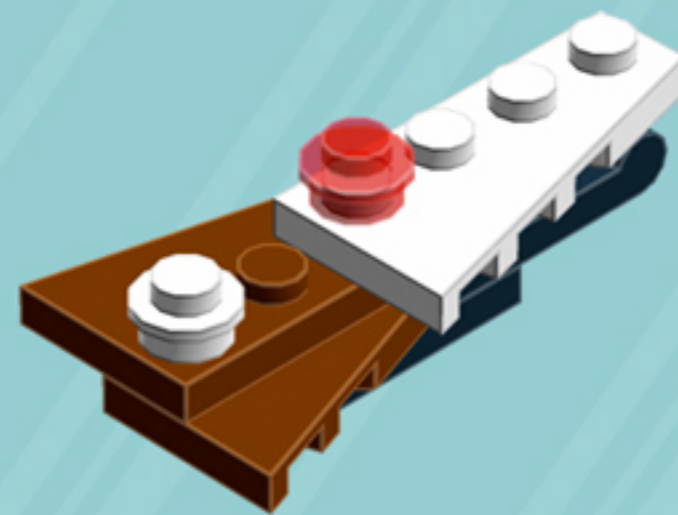

## CHRISTMAS TREE

*A LEGO® project by Chris McVeigh*  
*[chrismcveigh.com](http://chrismcveigh.com)*

Element ID	Color	Description	Quantity
6039869	Black	Brick 1X4X1 Inv. Bow	4
6052369	Black	Hole Ø4.8 Ver. W. 4 Holder	2
4614226	Black	Outer Cable 72Mm	1
6100627	Black	Pl.Round 1X1 W. Throughg. Hole	4
4515368	Black	Plate 1X2 W/Shaft Ø3.2	8
362326	Black	Plate 1X3	4
6021339	Reddish Brown	Left Plate 2X3 W/Angle	4
4205470	Reddish Brown	Left Plate 2X4 W/Angle	8
6029774	Reddish Brown	Ø3.2 Shaft W. Cored Knob	1
4221744	Reddish Brown	Plate 1X1	3
4211152	Reddish Brown	Plate 1X3	4
4216695	Reddish Brown	Plate 2X2	1
4211159	Reddish Brown	Plate 2X2 Round	2

	Element ID	Color	Description	Quantity
	6021336	Reddish Brown	Right Plate 2X3 W/Angle	8
	4211222	Reddish Brown	Roof Tile 1X2 Inv.	4
	4211183	Reddish Brown	Round Brick 1X1	4
	3005748	Tr. Green	Plate 1X1 Round	10
	3005741	Tr. Red	Plate 1X1 Round	9
	4179580	White	Parabolic Reflector Ø24X6,4	1
	302401	White	Plate 1X1	3
	614101	White	Plate 1X1 Round	31
	4224792	White	Plate 1X1 W/Tooth	4
	4565324	White	Plate 2X2 W 1 Knob	2
	4179874	White	Right Plate 2X3 W/Angle	4
	4160857	White	Right Plate 2X4 W/Angle	8
	306201	White	Round Brick 1X1	1