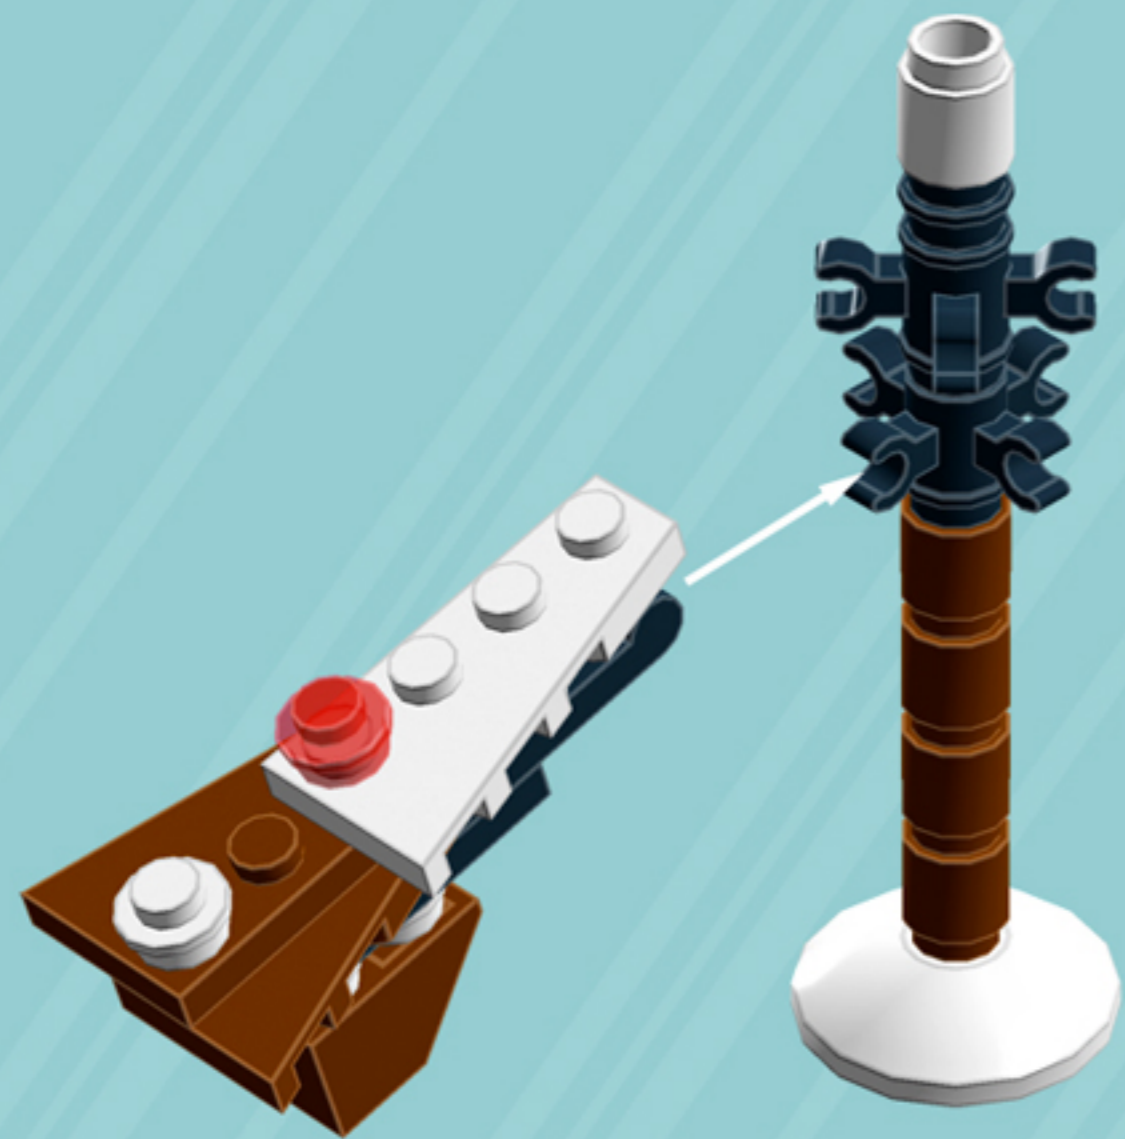

## CHRISTMAS TREE

*A LEGO® project by Chris McVeigh*  
*[chrismcveigh.com](http://chrismcveigh.com)*

Element ID	Color	Description	Quantity
6039869	Black	Brick 1X4X1 Inv. Bow	4
6052369	Black	Hole Ø4.8 Ver. W. 4 Holder	2
4614226	Black	Outer Cable 72Mm	1
6100627	Black	Pl.Round 1X1 W. Throughg. Hole	4
4515368	Black	Plate 1X2 W/Shaft Ø3.2	8
362326	Black	Plate 1X3	4
6021339	Reddish Brown	Left Plate 2X3 W/Angle	4
4205470	Reddish Brown	Left Plate 2X4 W/Angle	8
6029774	Reddish Brown	Ø3.2 Shaft W. Cored Knob	1
4221744	Reddish Brown	Plate 1X1	3
4211152	Reddish Brown	Plate 1X3	4
4216695	Reddish Brown	Plate 2X2	1
4211159	Reddish Brown	Plate 2X2 Round	2

	Element ID	Color	Description	Quantity
	6021336	Reddish Brown	Right Plate 2X3 W/Angle	8
	4211222	Reddish Brown	Roof Tile 1X2 Inv.	4
	4211183	Reddish Brown	Round Brick 1X1	4
	3005748	Tr. Green	Plate 1X1 Round	10
	3005741	Tr. Red	Plate 1X1 Round	9
	4179580	White	Parabolic Reflector Ø24X6,4	1
	302401	White	Plate 1X1	3
	614101	White	Plate 1X1 Round	31
	4224792	White	Plate 1X1 W/Tooth	4
	4565324	White	Plate 2X2 W 1 Knob	2
	4179874	White	Right Plate 2X3 W/Angle	4
	4160857	White	Right Plate 2X4 W/Angle	8
	306201	White	Round Brick 1X1	1