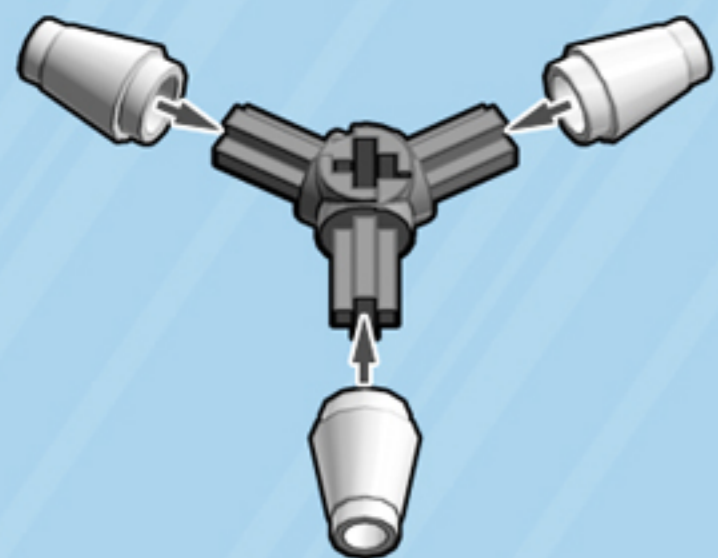

Blizzard

ORNAMENT

A LEGO® project by Chris McVeigh
chrismcveigh.com

• BLUE •

Element ID	Color	Description	Quantity
6010831	Black	Round Plate 2X2 W/Eye	1
6101858	Medium Blue	Plate 2X6	6
4502595	Medium Stone Grey	3-Branch Cross Axle W/Cross H.	4
4211622	Medium Stone Grey	Bush For Cross Axle	1
4211805	Medium Stone Grey	Cross Axle 7M	1
6172366	White	1/4 Circle Tile 1X1	24
4518400	White	Nose Cone Small 1X1	12
403201	White	Plate 2X2 Round	2
396001	White	Round Plate Ø32X6.4	2