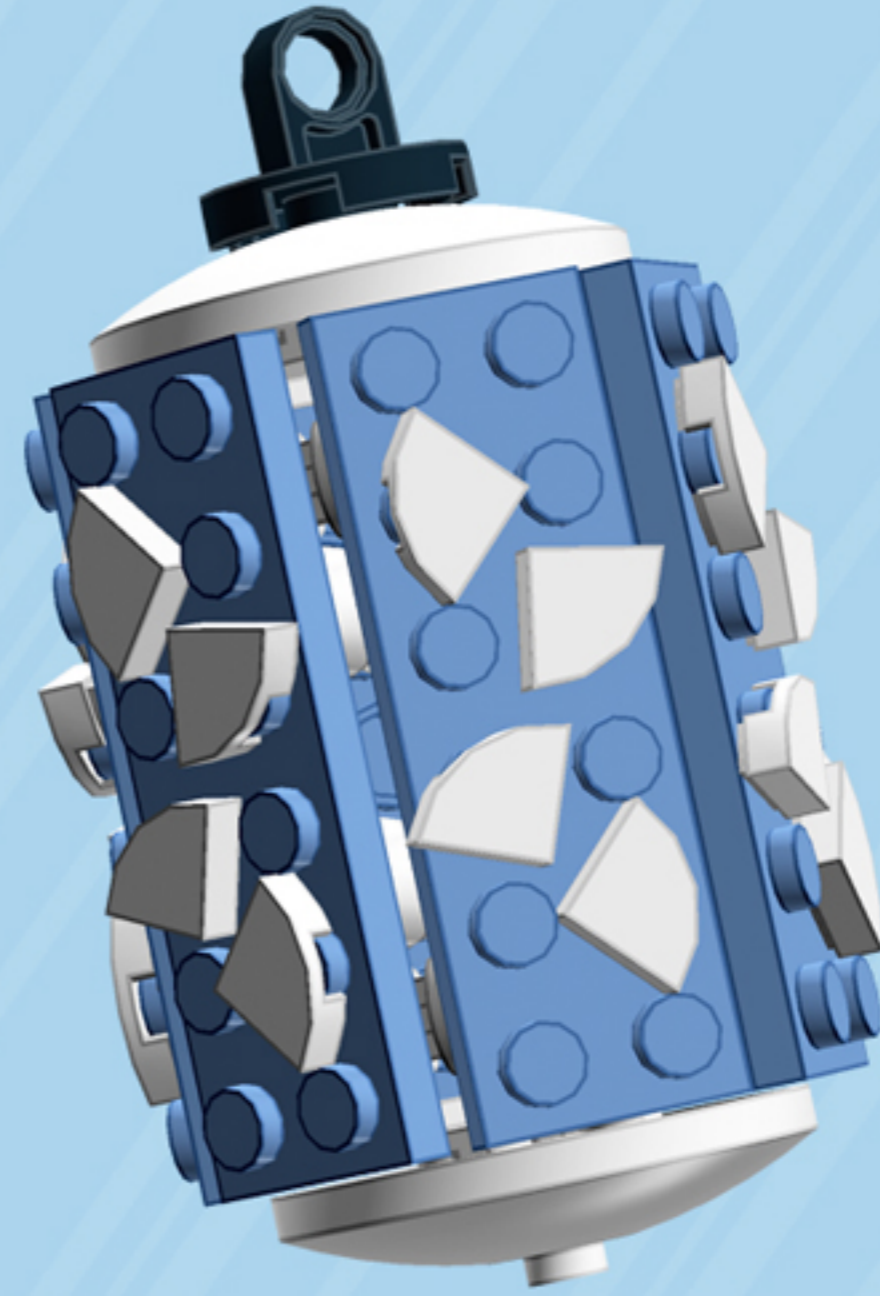

Blizzard

ORNAMENT

A LEGO® project by Chris McVeigh
chrismcveigh.com

• BLUE •

Element ID	Color	Description	Quantity
6010831	Black	Round Plate 2X2 W/Eye	1
6101858	Medium Blue	Plate 2X6	6
4502595	Medium Stone Grey	3-Branch Cross Axle W/Cross H.	4
4211622	Medium Stone Grey	Bush For Cross Axle	1
4211805	Medium Stone Grey	Cross Axle 7M	1
6172366	White	1/4 Circle Tile 1X1	24
4518400	White	Nose Cone Small 1X1	12
403201	White	Plate 2X2 Round	2
396001	White	Round Plate Ø32X6.4	2