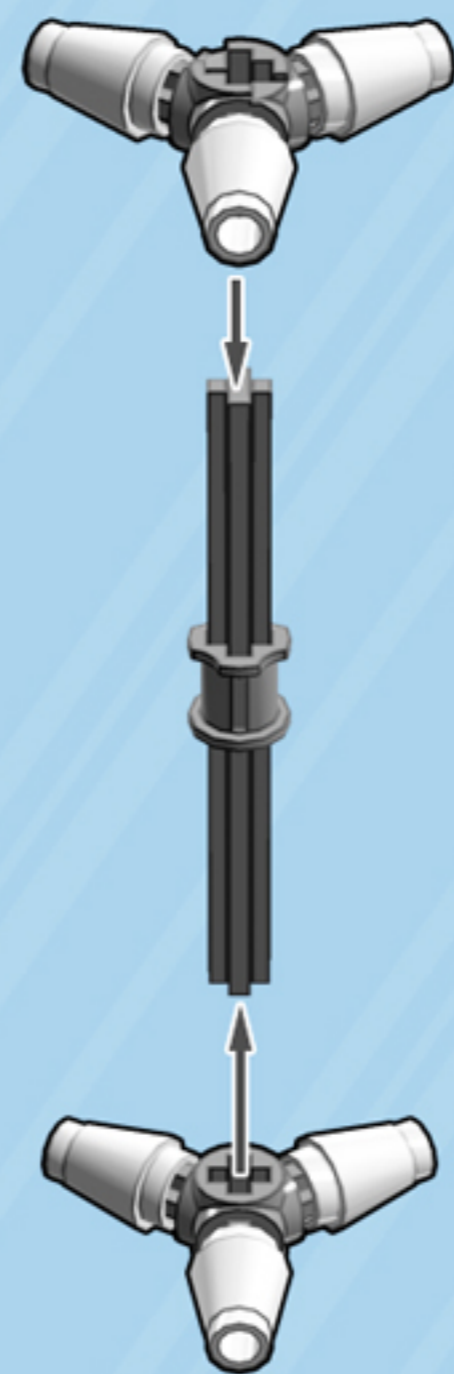

Blizzard

ORNAMENT

A LEGO® project by Chris McVeigh
chrismcveigh.com

• BLUE •

Element ID	Color	Description	Quantity
6010831	Black	Round Plate 2X2 W/Eye	1
6101858	Medium Blue	Plate 2X6	6
4502595	Medium Stone Grey	3-Branch Cross Axle W/Cross H.	4
4211622	Medium Stone Grey	Bush For Cross Axle	1
4211805	Medium Stone Grey	Cross Axle 7M	1
6172366	White	1/4 Circle Tile 1X1	24
4518400	White	Nose Cone Small 1X1	12
403201	White	Plate 2X2 Round	2
396001	White	Round Plate Ø32X6.4	2