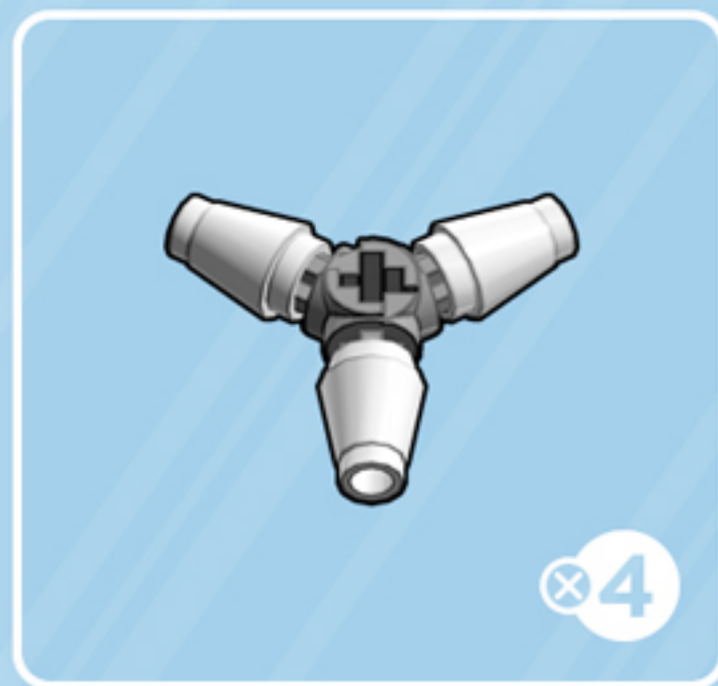

Blizzard

ORNAMENT

A LEGO® project by Chris McVeigh
chrismcveigh.com

• BLUE •

Element ID	Color	Description	Quantity
6010831	Black	Round Plate 2X2 W/Eye	1
6101858	Medium Blue	Plate 2X6	6
4502595	Medium Stone Grey	3-Branch Cross Axle W/Cross H.	4
4211622	Medium Stone Grey	Bush For Cross Axle	1
4211805	Medium Stone Grey	Cross Axle 7M	1
6172366	White	1/4 Circle Tile 1X1	24
4518400	White	Nose Cone Small 1X1	12
403201	White	Plate 2X2 Round	2
396001	White	Round Plate Ø32X6.4	2