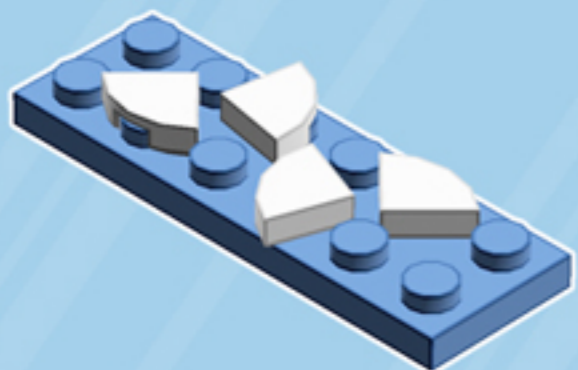

Blizzard

ORNAMENT

A LEGO® project by Chris McVeigh
chrismcveigh.com

• BLUE •

Element ID	Color	Description	Quantity
6010831	Black	Round Plate 2X2 W/Eye	1
6101858	Medium Blue	Plate 2X6	6
4502595	Medium Stone Grey	3-Branch Cross Axle W/Cross H.	4
4211622	Medium Stone Grey	Bush For Cross Axle	1
4211805	Medium Stone Grey	Cross Axle 7M	1
6172366	White	1/4 Circle Tile 1X1	24
4518400	White	Nose Cone Small 1X1	12
403201	White	Plate 2X2 Round	2
396001	White	Round Plate Ø32X6.4	2