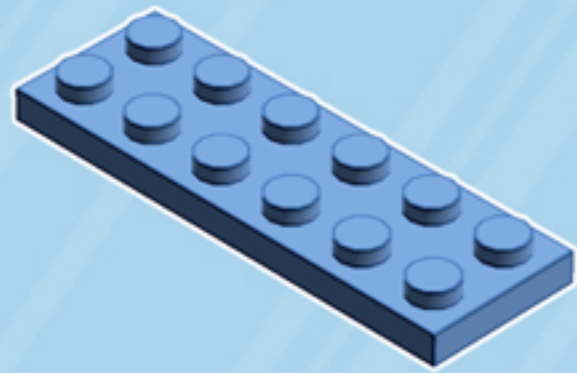

Blizzard

ORNAMENT

A LEGO® project by Chris McVeigh
chrismcveigh.com

• BLUE •

Element ID	Color	Description	Quantity
6010831	Black	Round Plate 2X2 W/Eye	1
6101858	Medium Blue	Plate 2X6	6
4502595	Medium Stone Grey	3-Branch Cross Axle W/Cross H.	4
4211622	Medium Stone Grey	Bush For Cross Axle	1
4211805	Medium Stone Grey	Cross Axle 7M	1
6172366	White	1/4 Circle Tile 1X1	24
4518400	White	Nose Cone Small 1X1	12
403201	White	Plate 2X2 Round	2
396001	White	Round Plate Ø32X6.4	2