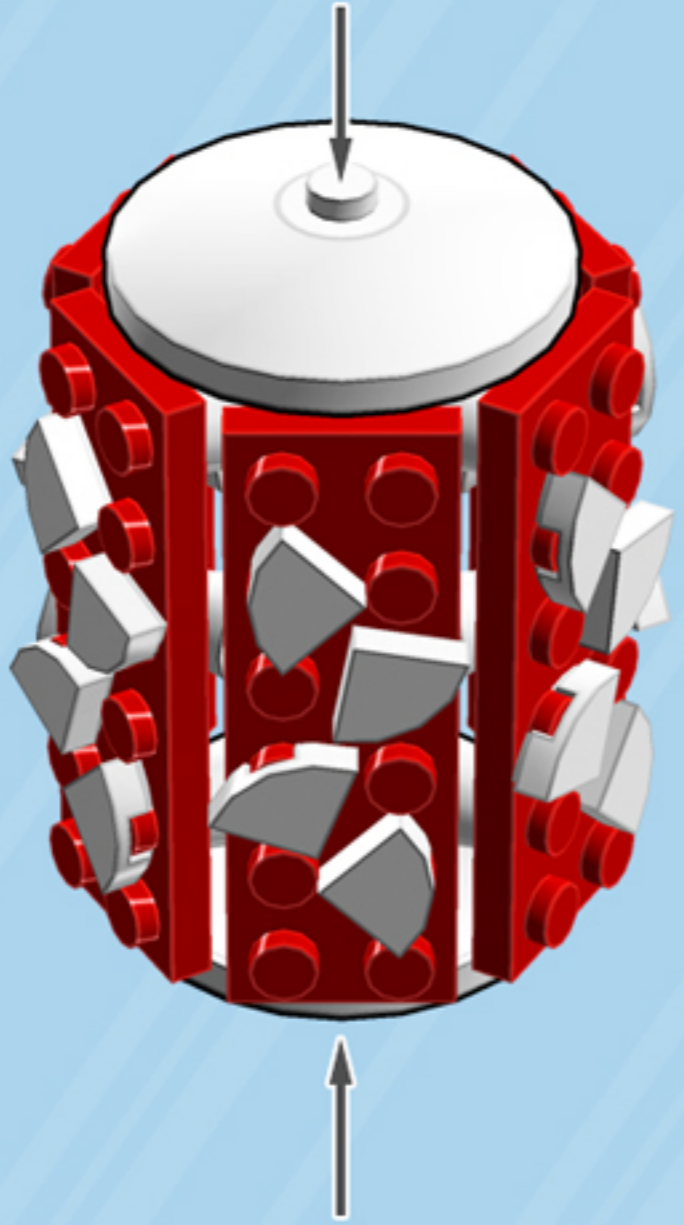

## ORNAMENT

*A LEGO® project by Chris McVeigh*  
*[chrismcveigh.com](http://chrismcveigh.com)*

• RED •

Element ID	Color	Description	Quantity
6010831	Black	Round Plate 2X2 W/Eye	1
379521	Bright Red	Plate 2X6	6
4502595	Medium Stone Grey	3-Branch Cross Axle W/Cross H.	4
4211622	Medium Stone Grey	Bush For Cross Axle	1
4211805	Medium Stone Grey	Cross Axle 7M	1
6172366	White	1/4 Circle Tile 1X1	24
4518400	White	Nose Cone Small 1X1	12
403201	White	Plate 2X2 Round	2
396001	White	Round Plate Ø32X6.4	2

×6

*For more fun builds,  
please stop by [chrismcveigh.com](http://chrismcveigh.com),  
visit me at [facebook.com/c.mcveigh.photos](https://facebook.com/c.mcveigh.photos),  
or follow me on twitter [@actionfigured](https://twitter.com/actionfigured)*