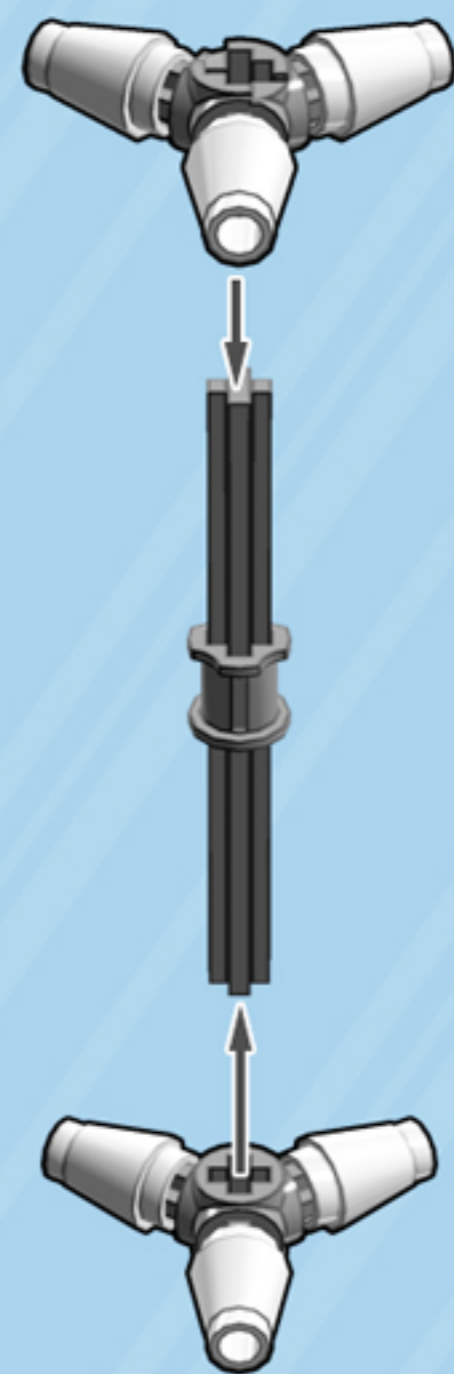

## ORNAMENT

*A LEGO® project by Chris McVeigh*  
*[chrismcveigh.com](http://chrismcveigh.com)*

• RED •

Element ID	Color	Description	Quantity
6010831	Black	Round Plate 2X2 W/Eye	1
379521	Bright Red	Plate 2X6	6
4502595	Medium Stone Grey	3-Branch Cross Axle W/Cross H.	4
4211622	Medium Stone Grey	Bush For Cross Axle	1
4211805	Medium Stone Grey	Cross Axle 7M	1
6172366	White	1/4 Circle Tile 1X1	24
4518400	White	Nose Cone Small 1X1	12
403201	White	Plate 2X2 Round	2
396001	White	Round Plate Ø32X6.4	2

×6

*For more fun builds,  
please stop by [chrismcveigh.com](http://chrismcveigh.com),  
visit me at [facebook.com/c.mcveigh.photos](https://facebook.com/c.mcveigh.photos),  
or follow me on twitter [@actionfigured](https://twitter.com/actionfigured)*