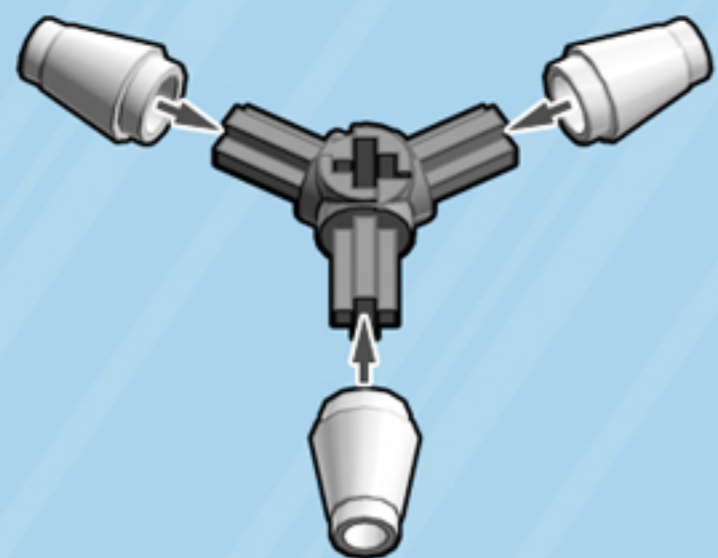

## ORNAMENT

*A LEGO® project by Chris McVeigh*  
*[chrismcveigh.com](http://chrismcveigh.com)*

• RED •

Element ID	Color	Description	Quantity
6010831	Black	Round Plate 2X2 W/Eye	1
379521	Bright Red	Plate 2X6	6
4502595	Medium Stone Grey	3-Branch Cross Axle W/Cross H.	4
4211622	Medium Stone Grey	Bush For Cross Axle	1
4211805	Medium Stone Grey	Cross Axle 7M	1
6172366	White	1/4 Circle Tile 1X1	24
4518400	White	Nose Cone Small 1X1	12
403201	White	Plate 2X2 Round	2
396001	White	Round Plate Ø32X6.4	2