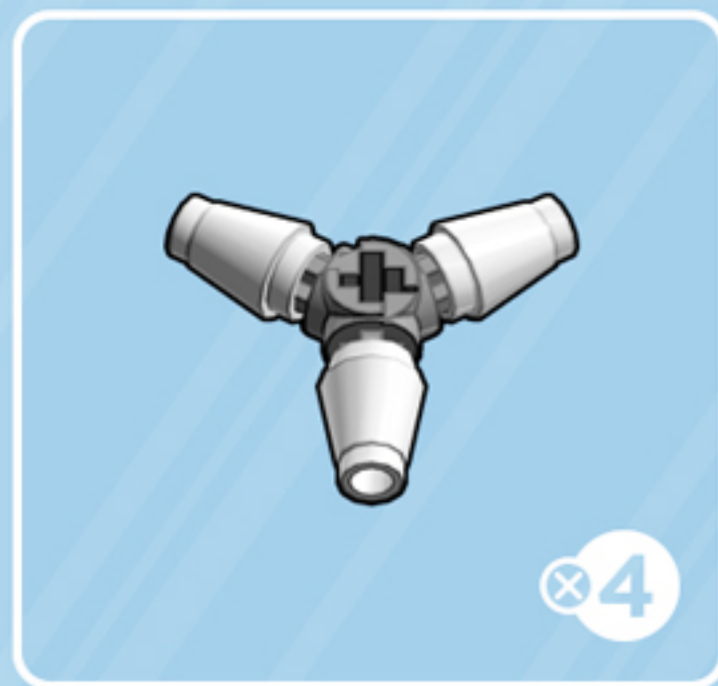

## ORNAMENT

*A LEGO® project by Chris McVeigh*  
*[chrismcveigh.com](http://chrismcveigh.com)*

• RED •

Element ID	Color	Description	Quantity
6010831	Black	Round Plate 2X2 W/Eye	1
379521	Bright Red	Plate 2X6	6
4502595	Medium Stone Grey	3-Branch Cross Axle W/Cross H.	4
4211622	Medium Stone Grey	Bush For Cross Axle	1
4211805	Medium Stone Grey	Cross Axle 7M	1
6172366	White	1/4 Circle Tile 1X1	24
4518400	White	Nose Cone Small 1X1	12
403201	White	Plate 2X2 Round	2
396001	White	Round Plate Ø32X6.4	2