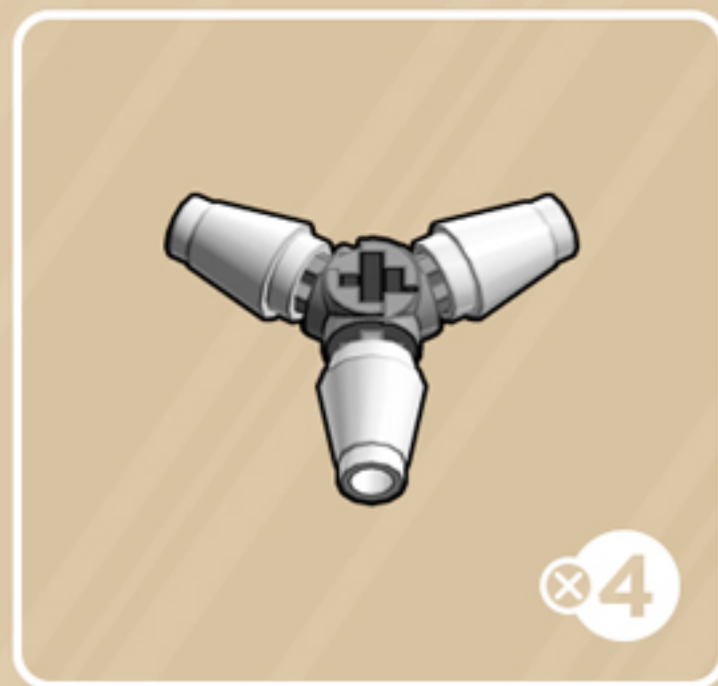

Coda

ORNAMENT

A LEGO® project by Chris McVeigh
chrismcveigh.com

• EVERGREEN •

Element ID	Color	Description	Quantity
6010831	Black	Round Plate 2X2 W/Eye	1
4586057	Earth Green	Plate 2X4	6
4502595	Medium Stone Grey	3-Branch Cross Axle W/Cross H.	4
4211622	Medium Stone Grey	Bush For Cross Axle	1
4211805	Medium Stone Grey	Cross Axle 7M	1
6202626	Sand Green	Flat Tile 1X3	6
6194726	Sand Green	Plate 2X6	6
6213880	White	Left Plate 1X2, W/ Bow, 45 Deg. Cut	12
4518400	White	Nose Cone Small 1X1	12
6051511	White	Plate 1X2 W. 1 Knob	12
403201	White	Plate 2X2 Round	2
6213881	White	Right Plate 1X2, W/ Bow, 45 Deg. Cut	12
396001	White	Round Plate Ø32X6.4	2