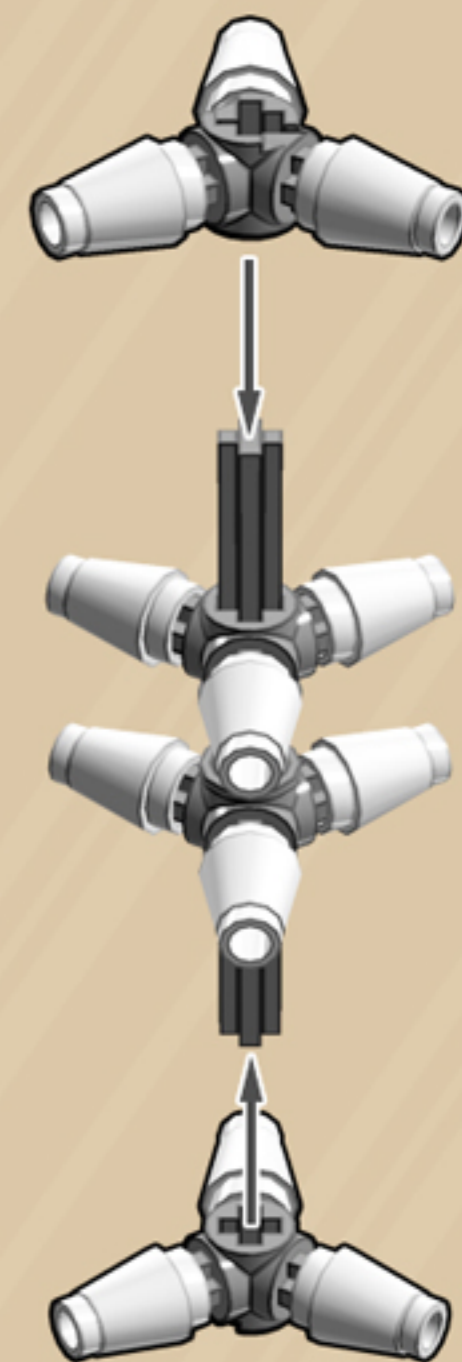

Coda

ORNAMENT

A LEGO® project by Chris McVeigh
chrismcveigh.com

• EVERGREEN •

Element ID	Color	Description	Quantity
6010831	Black	Round Plate 2X2 W/Eye	1
4586057	Earth Green	Plate 2X4	6
4502595	Medium Stone Grey	3-Branch Cross Axle W/Cross H.	4
4211622	Medium Stone Grey	Bush For Cross Axle	1
4211805	Medium Stone Grey	Cross Axle 7M	1
6202626	Sand Green	Flat Tile 1X3	6
6194726	Sand Green	Plate 2X6	6
6213880	White	Left Plate 1X2, W/ Bow, 45 Deg. Cut	12
4518400	White	Nose Cone Small 1X1	12
6051511	White	Plate 1X2 W. 1 Knob	12
403201	White	Plate 2X2 Round	2
6213881	White	Right Plate 1X2, W/ Bow, 45 Deg. Cut	12
396001	White	Round Plate Ø32X6.4	2