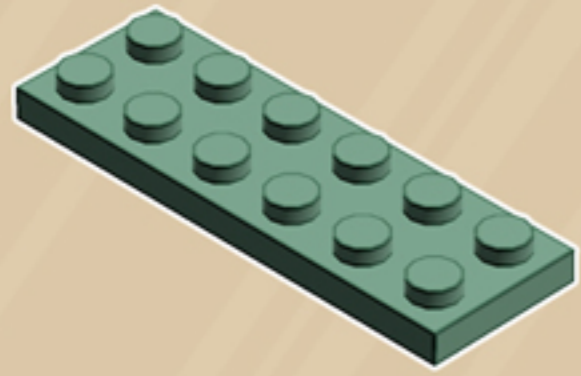

Coda

ORNAMENT

A LEGO® project by Chris McVeigh
chrismcveigh.com

• EVERGREEN •

Element ID	Color	Description	Quantity
6010831	Black	Round Plate 2X2 W/Eye	1
4586057	Earth Green	Plate 2X4	6
4502595	Medium Stone Grey	3-Branch Cross Axle W/Cross H.	4
4211622	Medium Stone Grey	Bush For Cross Axle	1
4211805	Medium Stone Grey	Cross Axle 7M	1
6202626	Sand Green	Flat Tile 1X3	6
6194726	Sand Green	Plate 2X6	6
6213880	White	Left Plate 1X2, W/ Bow, 45 Deg. Cut	12
4518400	White	Nose Cone Small 1X1	12
6051511	White	Plate 1X2 W. 1 Knob	12
403201	White	Plate 2X2 Round	2
6213881	White	Right Plate 1X2, W/ Bow, 45 Deg. Cut	12
396001	White	Round Plate Ø32X6.4	2