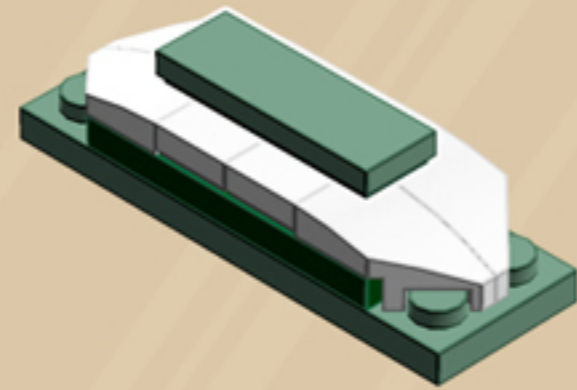

Coda

ORNAMENT

A LEGO® project by Chris McVeigh
chrismcveigh.com

• EVERGREEN •

Element ID	Color	Description	Quantity
6010831	Black	Round Plate 2X2 W/Eye	1
4586057	Earth Green	Plate 2X4	6
4502595	Medium Stone Grey	3-Branch Cross Axle W/Cross H.	4
4211622	Medium Stone Grey	Bush For Cross Axle	1
4211805	Medium Stone Grey	Cross Axle 7M	1
6202626	Sand Green	Flat Tile 1X3	6
6194726	Sand Green	Plate 2X6	6
6213880	White	Left Plate 1X2, W/ Bow, 45 Deg. Cut	12
4518400	White	Nose Cone Small 1X1	12
6051511	White	Plate 1X2 W. 1 Knob	12
403201	White	Plate 2X2 Round	2
6213881	White	Right Plate 1X2, W/ Bow, 45 Deg. Cut	12
396001	White	Round Plate Ø32X6.4	2