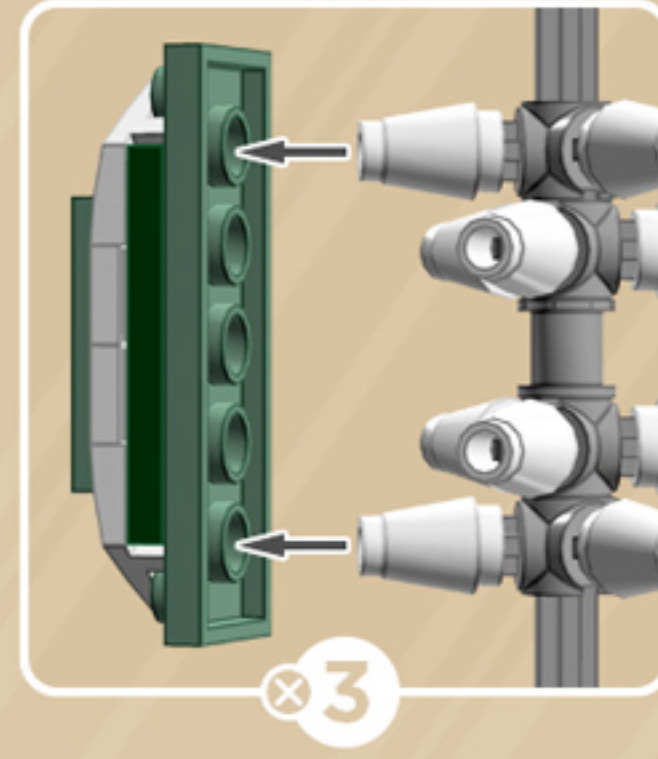

Coda

ORNAMENT

A LEGO® project by Chris McVeigh
chrismcveigh.com

• EVERGREEN •

Element ID	Color	Description	Quantity
6010831	Black	Round Plate 2X2 W/Eye	1
4586057	Earth Green	Plate 2X4	6
4502595	Medium Stone Grey	3-Branch Cross Axle W/Cross H.	4
4211622	Medium Stone Grey	Bush For Cross Axle	1
4211805	Medium Stone Grey	Cross Axle 7M	1
6202626	Sand Green	Flat Tile 1X3	6
6194726	Sand Green	Plate 2X6	6
6213880	White	Left Plate 1X2, W/ Bow, 45 Deg. Cut	12
4518400	White	Nose Cone Small 1X1	12
6051511	White	Plate 1X2 W. 1 Knob	12
403201	White	Plate 2X2 Round	2
6213881	White	Right Plate 1X2, W/ Bow, 45 Deg. Cut	12
396001	White	Round Plate Ø32X6.4	2