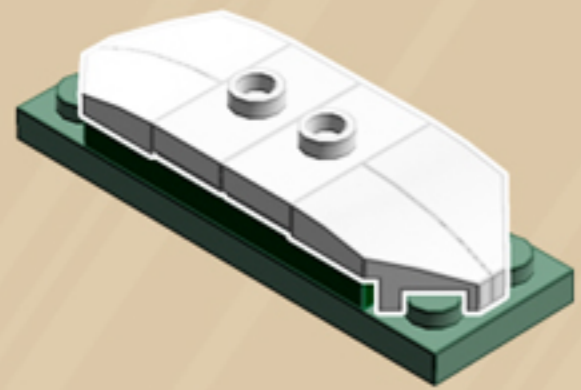

Coda

ORNAMENT

A LEGO® project by Chris McVeigh
chrismcveigh.com

• EVERGREEN •

Element ID	Color	Description	Quantity
6010831	Black	Round Plate 2X2 W/Eye	1
4586057	Earth Green	Plate 2X4	6
4502595	Medium Stone Grey	3-Branch Cross Axle W/Cross H.	4
4211622	Medium Stone Grey	Bush For Cross Axle	1
4211805	Medium Stone Grey	Cross Axle 7M	1
6202626	Sand Green	Flat Tile 1X3	6
6194726	Sand Green	Plate 2X6	6
6213880	White	Left Plate 1X2, W/ Bow, 45 Deg. Cut	12
4518400	White	Nose Cone Small 1X1	12
6051511	White	Plate 1X2 W. 1 Knob	12
403201	White	Plate 2X2 Round	2
6213881	White	Right Plate 1X2, W/ Bow, 45 Deg. Cut	12
396001	White	Round Plate Ø32X6.4	2