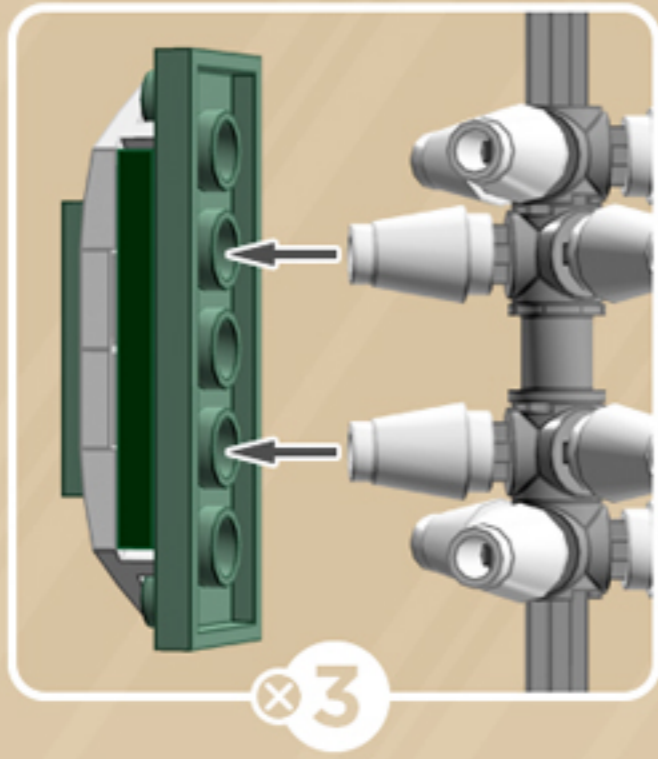

Coda

ORNAMENT

A LEGO® project by Chris McVeigh
chrismcveigh.com

• EVERGREEN •

Element ID	Color	Description	Quantity
6010831	Black	Round Plate 2X2 W/Eye	1
4586057	Earth Green	Plate 2X4	6
4502595	Medium Stone Grey	3-Branch Cross Axle W/Cross H.	4
4211622	Medium Stone Grey	Bush For Cross Axle	1
4211805	Medium Stone Grey	Cross Axle 7M	1
6202626	Sand Green	Flat Tile 1X3	6
6194726	Sand Green	Plate 2X6	6
6213880	White	Left Plate 1X2, W/ Bow, 45 Deg. Cut	12
4518400	White	Nose Cone Small 1X1	12
6051511	White	Plate 1X2 W. 1 Knob	12
403201	White	Plate 2X2 Round	2
6213881	White	Right Plate 1X2, W/ Bow, 45 Deg. Cut	12
396001	White	Round Plate Ø32X6.4	2