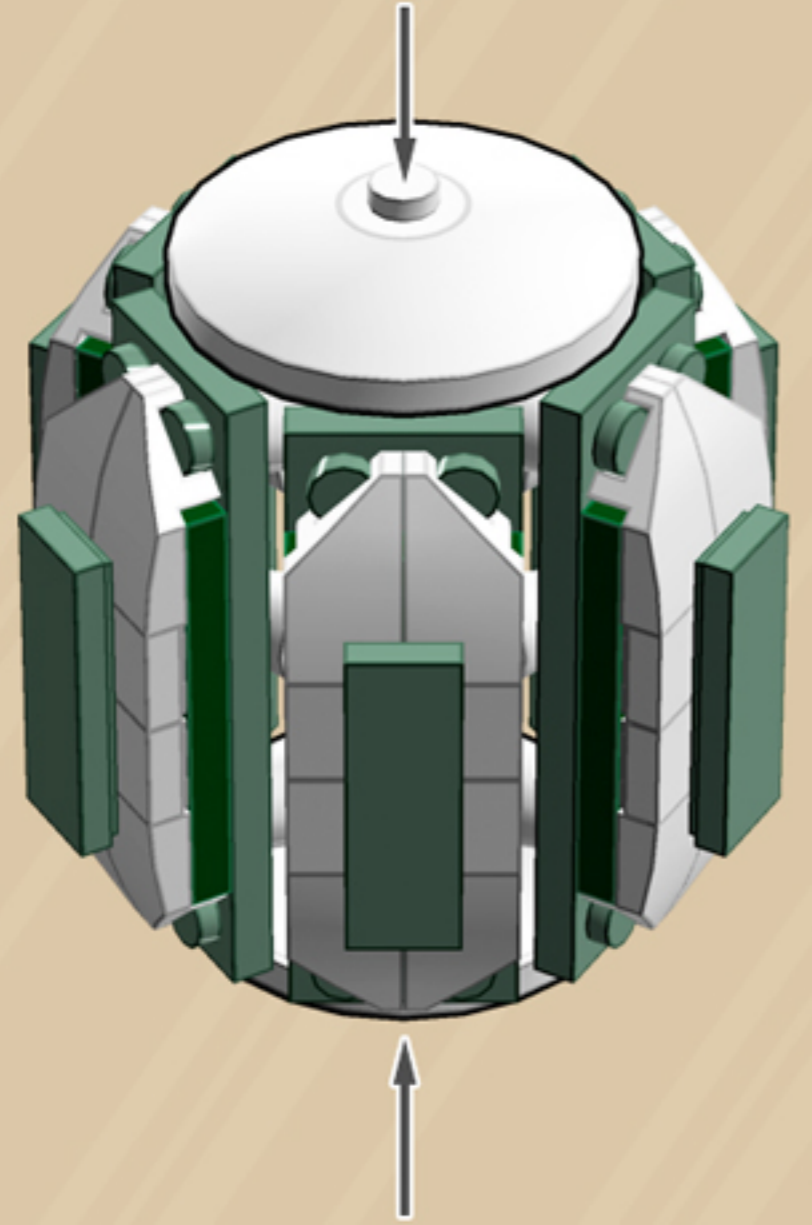

Coda

ORNAMENT

A LEGO® project by Chris McVeigh
chrismcveigh.com

• EVERGREEN •

Element ID	Color	Description	Quantity
6010831	Black	Round Plate 2X2 W/Eye	1
4586057	Earth Green	Plate 2X4	6
4502595	Medium Stone Grey	3-Branch Cross Axle W/Cross H.	4
4211622	Medium Stone Grey	Bush For Cross Axle	1
4211805	Medium Stone Grey	Cross Axle 7M	1
6202626	Sand Green	Flat Tile 1X3	6
6194726	Sand Green	Plate 2X6	6
6213880	White	Left Plate 1X2, W/ Bow, 45 Deg. Cut	12
4518400	White	Nose Cone Small 1X1	12
6051511	White	Plate 1X2 W. 1 Knob	12
403201	White	Plate 2X2 Round	2
6213881	White	Right Plate 1X2, W/ Bow, 45 Deg. Cut	12
396001	White	Round Plate Ø32X6.4	2