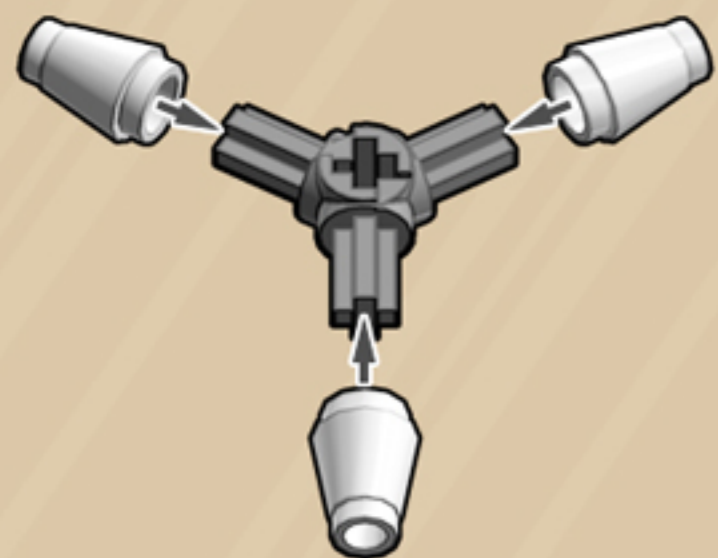

Coda

ORNAMENT

A LEGO® project by Chris McVeigh
chrismcveigh.com

• EVERGREEN •

Element ID	Color	Description	Quantity
6010831	Black	Round Plate 2X2 W/Eye	1
4586057	Earth Green	Plate 2X4	6
4502595	Medium Stone Grey	3-Branch Cross Axle W/Cross H.	4
4211622	Medium Stone Grey	Bush For Cross Axle	1
4211805	Medium Stone Grey	Cross Axle 7M	1
6202626	Sand Green	Flat Tile 1X3	6
6194726	Sand Green	Plate 2X6	6
6213880	White	Left Plate 1X2, W/ Bow, 45 Deg. Cut	12
4518400	White	Nose Cone Small 1X1	12
6051511	White	Plate 1X2 W. 1 Knob	12
403201	White	Plate 2X2 Round	2
6213881	White	Right Plate 1X2, W/ Bow, 45 Deg. Cut	12
396001	White	Round Plate Ø32X6.4	2