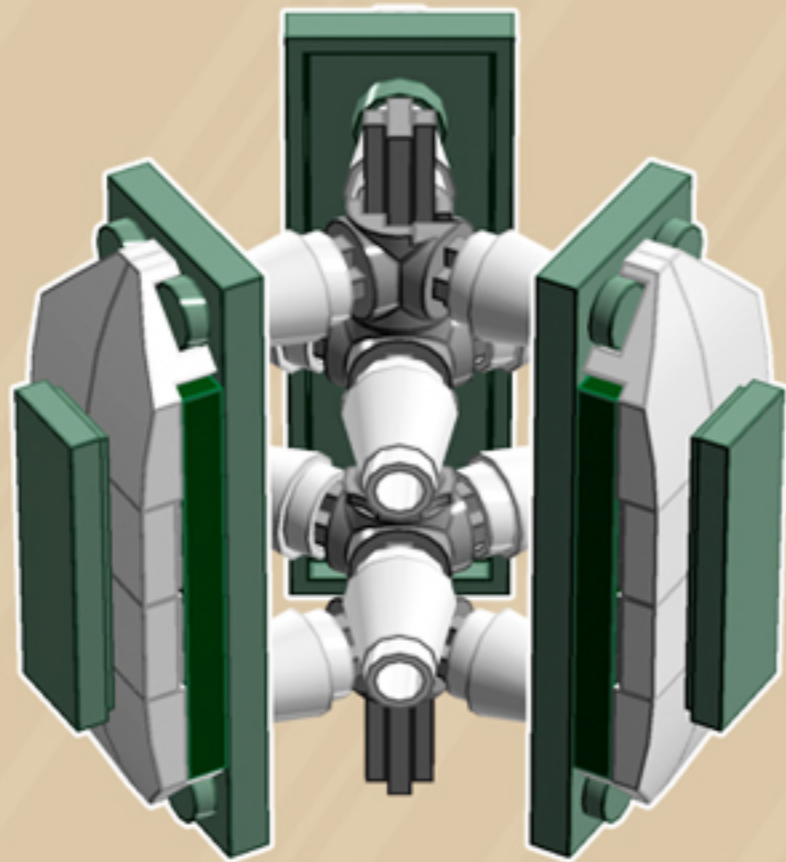

Coda

ORNAMENT

A LEGO® project by Chris McVeigh
chrismcveigh.com

• EVERGREEN •

Element ID	Color	Description	Quantity
6010831	Black	Round Plate 2X2 W/Eye	1
4586057	Earth Green	Plate 2X4	6
4502595	Medium Stone Grey	3-Branch Cross Axle W/Cross H.	4
4211622	Medium Stone Grey	Bush For Cross Axle	1
4211805	Medium Stone Grey	Cross Axle 7M	1
6202626	Sand Green	Flat Tile 1X3	6
6194726	Sand Green	Plate 2X6	6
6213880	White	Left Plate 1X2, W/ Bow, 45 Deg. Cut	12
4518400	White	Nose Cone Small 1X1	12
6051511	White	Plate 1X2 W. 1 Knob	12
403201	White	Plate 2X2 Round	2
6213881	White	Right Plate 1X2, W/ Bow, 45 Deg. Cut	12
396001	White	Round Plate Ø32X6.4	2