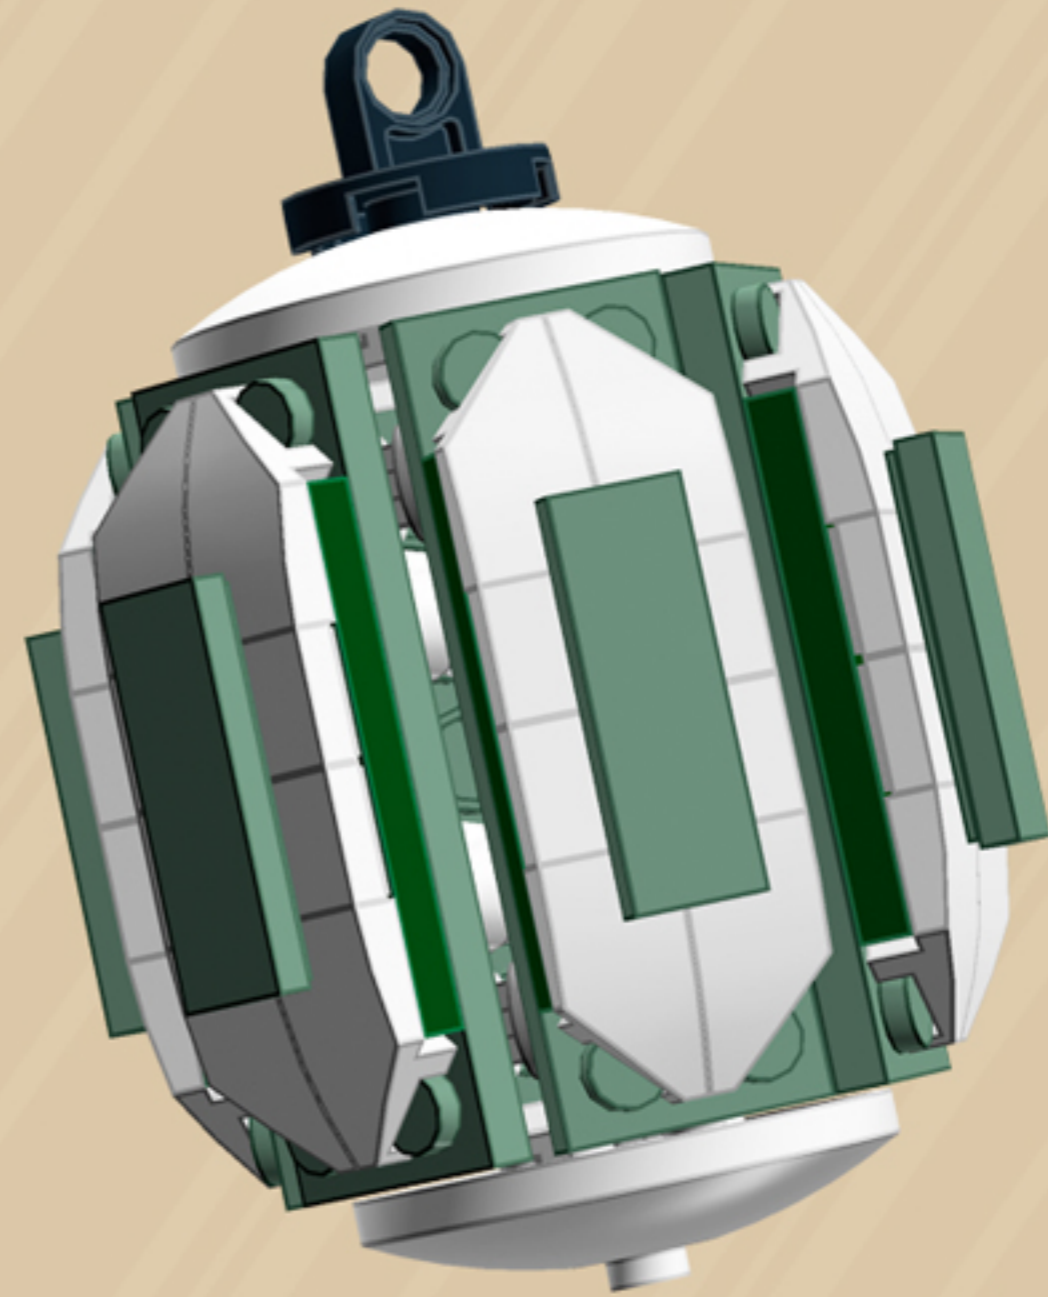

Coda

ORNAMENT

A LEGO® project by Chris McVeigh
chrismcveigh.com

• EVERGREEN •

Element ID	Color	Description	Quantity
6010831	Black	Round Plate 2X2 W/Eye	1
4586057	Earth Green	Plate 2X4	6
4502595	Medium Stone Grey	3-Branch Cross Axle W/Cross H.	4
4211622	Medium Stone Grey	Bush For Cross Axle	1
4211805	Medium Stone Grey	Cross Axle 7M	1
6202626	Sand Green	Flat Tile 1X3	6
6194726	Sand Green	Plate 2X6	6
6213880	White	Left Plate 1X2, W/ Bow, 45 Deg. Cut	12
4518400	White	Nose Cone Small 1X1	12
6051511	White	Plate 1X2 W. 1 Knob	12
403201	White	Plate 2X2 Round	2
6213881	White	Right Plate 1X2, W/ Bow, 45 Deg. Cut	12
396001	White	Round Plate Ø32X6.4	2