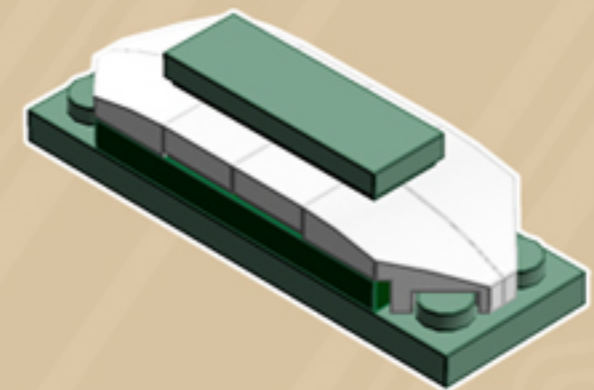

Coda

ORNAMENT

A LEGO® project by Chris McVeigh
chrismcveigh.com

• EVERGREEN •

Element ID	Color	Description	Quantity
6010831	Black	Round Plate 2X2 W/Eye	1
4586057	Earth Green	Plate 2X4	6
4502595	Medium Stone Grey	3-Branch Cross Axle W/Cross H.	4
4211622	Medium Stone Grey	Bush For Cross Axle	1
4211805	Medium Stone Grey	Cross Axle 7M	1
6202626	Sand Green	Flat Tile 1X3	6
6194726	Sand Green	Plate 2X6	6
6213880	White	Left Plate 1X2, W/ Bow, 45 Deg. Cut	12
4518400	White	Nose Cone Small 1X1	12
6051511	White	Plate 1X2 W. 1 Knob	12
403201	White	Plate 2X2 Round	2
6213881	White	Right Plate 1X2, W/ Bow, 45 Deg. Cut	12
396001	White	Round Plate Ø32X6.4	2