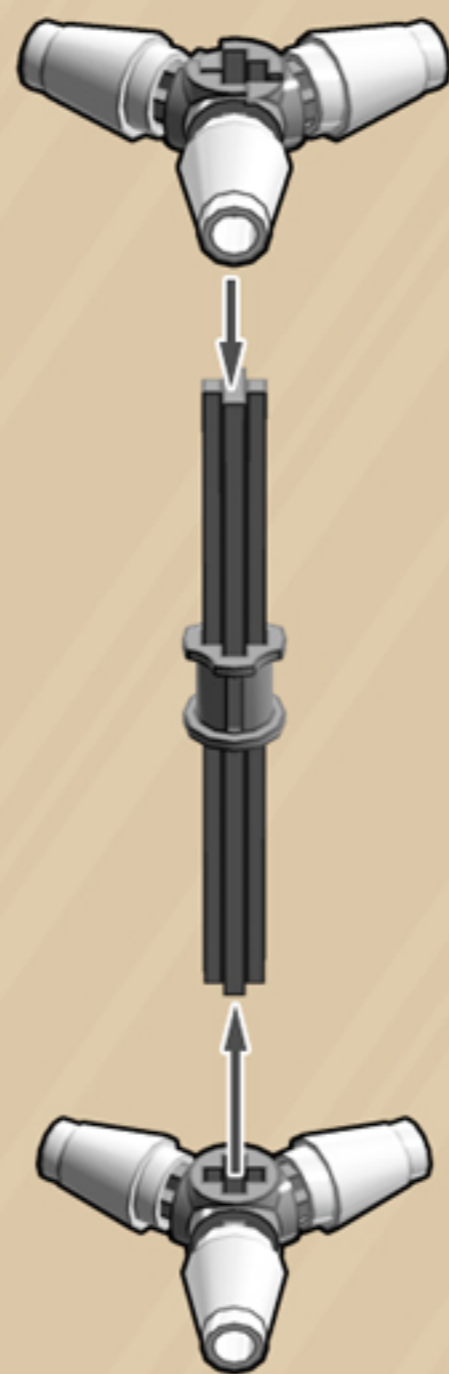

Coda

ORNAMENT

A LEGO® project by Chris McVeigh
chrismcveigh.com

• EVERGREEN •

Element ID	Color	Description	Quantity
6010831	Black	Round Plate 2X2 W/Eye	1
4586057	Earth Green	Plate 2X4	6
4502595	Medium Stone Grey	3-Branch Cross Axle W/Cross H.	4
4211622	Medium Stone Grey	Bush For Cross Axle	1
4211805	Medium Stone Grey	Cross Axle 7M	1
6202626	Sand Green	Flat Tile 1X3	6
6194726	Sand Green	Plate 2X6	6
6213880	White	Left Plate 1X2, W/ Bow, 45 Deg. Cut	12
4518400	White	Nose Cone Small 1X1	12
6051511	White	Plate 1X2 W. 1 Knob	12
403201	White	Plate 2X2 Round	2
6213881	White	Right Plate 1X2, W/ Bow, 45 Deg. Cut	12
396001	White	Round Plate Ø32X6.4	2