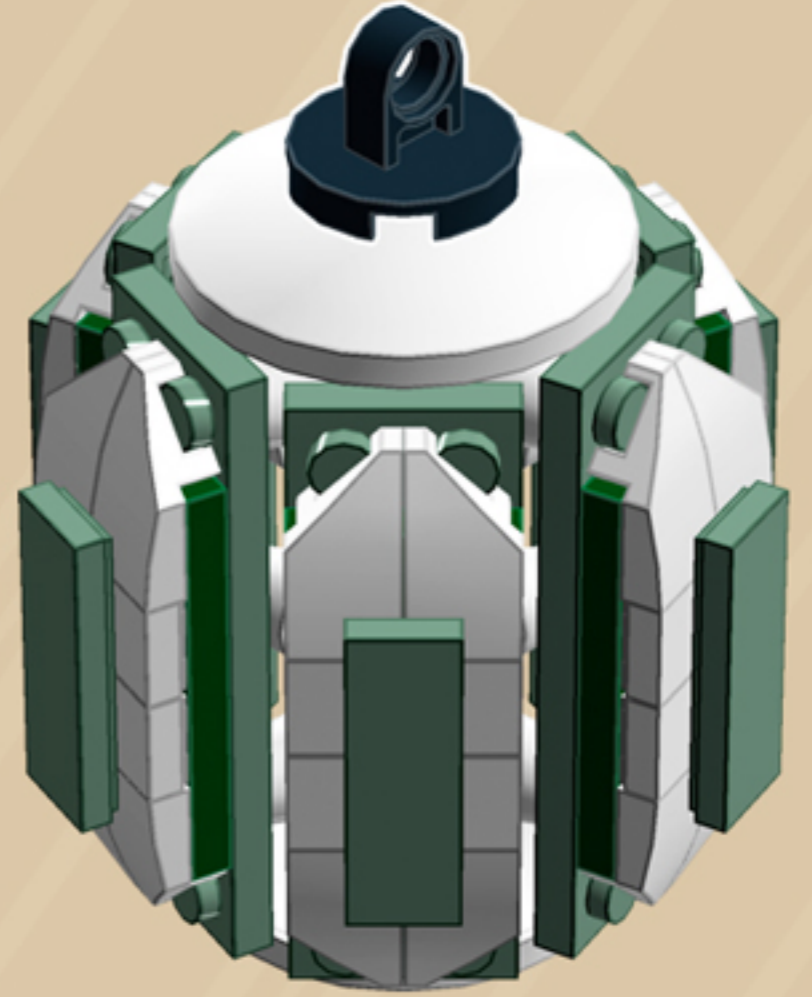

Coda

ORNAMENT

A LEGO® project by Chris McVeigh
chrismcveigh.com

• EVERGREEN •

Element ID	Color	Description	Quantity
6010831	Black	Round Plate 2X2 W/Eye	1
4586057	Earth Green	Plate 2X4	6
4502595	Medium Stone Grey	3-Branch Cross Axle W/Cross H.	4
4211622	Medium Stone Grey	Bush For Cross Axle	1
4211805	Medium Stone Grey	Cross Axle 7M	1
6202626	Sand Green	Flat Tile 1X3	6
6194726	Sand Green	Plate 2X6	6
6213880	White	Left Plate 1X2, W/ Bow, 45 Deg. Cut	12
4518400	White	Nose Cone Small 1X1	12
6051511	White	Plate 1X2 W. 1 Knob	12
403201	White	Plate 2X2 Round	2
6213881	White	Right Plate 1X2, W/ Bow, 45 Deg. Cut	12
396001	White	Round Plate Ø32X6.4	2