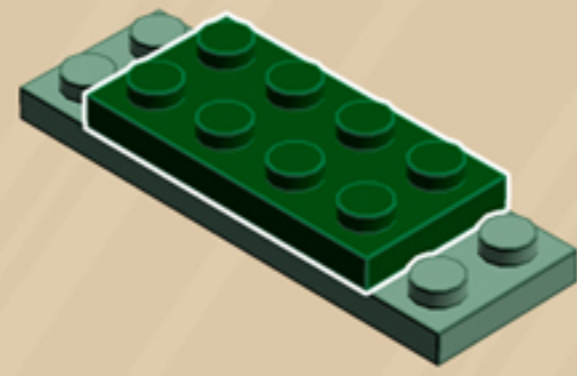

Coda

ORNAMENT

A LEGO® project by Chris McVeigh
chrismcveigh.com

• EVERGREEN •

Element ID	Color	Description	Quantity
6010831	Black	Round Plate 2X2 W/Eye	1
4586057	Earth Green	Plate 2X4	6
4502595	Medium Stone Grey	3-Branch Cross Axle W/Cross H.	4
4211622	Medium Stone Grey	Bush For Cross Axle	1
4211805	Medium Stone Grey	Cross Axle 7M	1
6202626	Sand Green	Flat Tile 1X3	6
6194726	Sand Green	Plate 2X6	6
6213880	White	Left Plate 1X2, W/ Bow, 45 Deg. Cut	12
4518400	White	Nose Cone Small 1X1	12
6051511	White	Plate 1X2 W. 1 Knob	12
403201	White	Plate 2X2 Round	2
6213881	White	Right Plate 1X2, W/ Bow, 45 Deg. Cut	12
396001	White	Round Plate Ø32X6.4	2