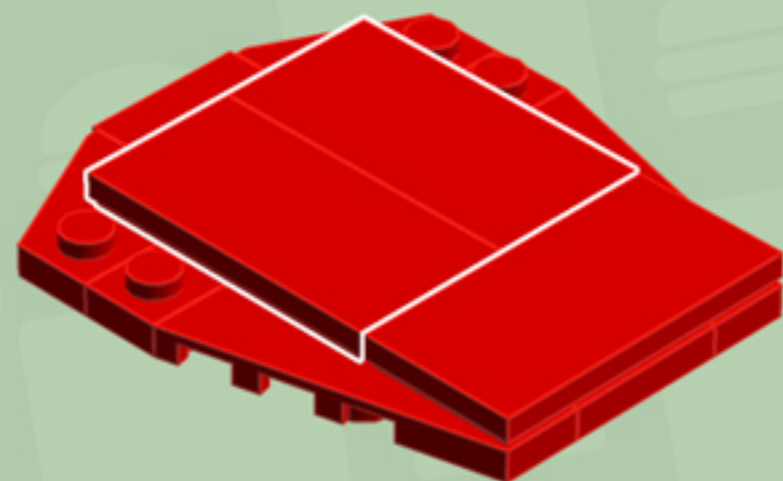

Fries

ORNAMENT

A LEGO® project by Chris McVeigh
chrismcveigh.com

Element ID	Color	Description	Quantity
6096955	Black	String 11M W. 2 Knobs	1
4159553	Brick Yellow	Plate 1X1	2
4121921	Brick Yellow	Plate 1X3	4
4113233	Brick Yellow	Plate 1X4	2
243121	Bright Red	Flat Tile 1X4	1
4113858	Bright Red	Flat Tile 1X6	4
306821	Bright Red	Flat Tile 2X2	1
4560179	Bright Red	Flat Tile 2X4	3
6078641	Bright Red	Flat Tile Corner 1X2X2	4
6141552	Bright Red	Left Plate 2X2 27 Deg	2
4161329	Bright Red	Left Plate 2X4 W/Angle	2
302321	Bright Red	Plate 1X2	1
4226876	Bright Red	Plate 1X2 W. Stick 3.18	2
366621	Bright Red	Plate 1X6	1
6219819	Bright Red	Plate 2X2, W/ Reduced Knobs	1
302021	Bright Red	Plate 2X4	3
6141553	Bright Red	Right Plate 2X2 27Deg	2

Element ID	Color	Description	Quantity
4160866	Bright Red	Right Plate 2X4 W/Angle	2
307024	Bright Yellow	Flat Tile 1X1	3
306924	Bright Yellow	Flat Tile 1X2	4
4558172	Bright Yellow	Flat Tile 1X3	1
243124	Bright Yellow	Flat Tile 1X4	3
6102768	Bright Yellow	Hinge Plate 1X2	4
302424	Bright Yellow	Plate 1X1	1
302324	Bright Yellow	Plate 1X2	4
362324	Bright Yellow	Plate 1X3	2
371024	Bright Yellow	Plate 1X4	4
4211469	Medium Stone Grey	Rocker Bearing 1X2	2
4540203	Medium Stone Grey	Turn Plate 2X2, Upper Part	2
4216581	Reddish Brown	Plate 1X1 Round	5
6092590	Reddish Brown	Plate 1X2 W. 1 Knob	2
6172366	White	1/4 Circle Tile 1X1	4
6058177	White	Brick 1X2 W. 2 Knobs	2
4612342	White	Plate 2X2 (Rocking)	2