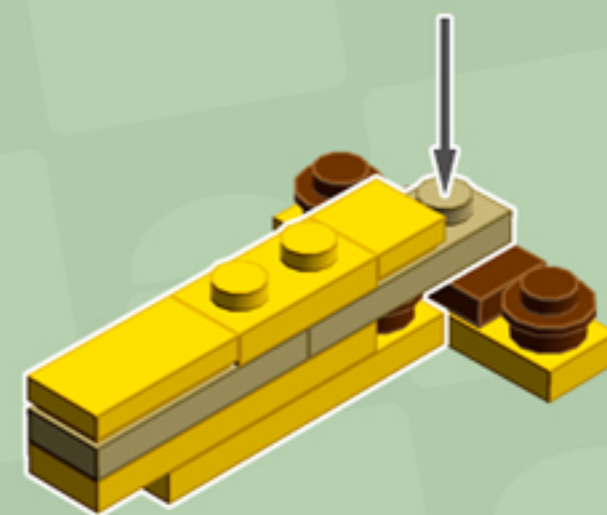

Fries

ORNAMENT

A LEGO® project by Chris McVeigh
chrismcveigh.com

Element ID	Color	Description	Quantity
6096955	Black	String 11M W. 2 Knobs	1
4159553	Brick Yellow	Plate 1X1	2
4121921	Brick Yellow	Plate 1X3	4
4113233	Brick Yellow	Plate 1X4	2
243121	Bright Red	Flat Tile 1X4	1
4113858	Bright Red	Flat Tile 1X6	4
306821	Bright Red	Flat Tile 2X2	1
4560179	Bright Red	Flat Tile 2X4	3
6078641	Bright Red	Flat Tile Corner 1X2X2	4
6141552	Bright Red	Left Plate 2X2 27 Deg	2
4161329	Bright Red	Left Plate 2X4 W/Angle	2
302321	Bright Red	Plate 1X2	1
4226876	Bright Red	Plate 1X2 W. Stick 3.18	2
366621	Bright Red	Plate 1X6	1
6219819	Bright Red	Plate 2X2, W/ Reduced Knobs	1
302021	Bright Red	Plate 2X4	3
6141553	Bright Red	Right Plate 2X2 27Deg	2

Element ID	Color	Description	Quantity
4160866	Bright Red	Right Plate 2X4 W/Angle	2
307024	Bright Yellow	Flat Tile 1X1	3
306924	Bright Yellow	Flat Tile 1X2	4
4558172	Bright Yellow	Flat Tile 1X3	1
243124	Bright Yellow	Flat Tile 1X4	3
6102768	Bright Yellow	Hinge Plate 1X2	4
302424	Bright Yellow	Plate 1X1	1
302324	Bright Yellow	Plate 1X2	4
362324	Bright Yellow	Plate 1X3	2
371024	Bright Yellow	Plate 1X4	4
4211469	Medium Stone Grey	Rocker Bearing 1X2	2
4540203	Medium Stone Grey	Turn Plate 2X2, Upper Part	2
4216581	Reddish Brown	Plate 1X1 Round	5
6092590	Reddish Brown	Plate 1X2 W. 1 Knob	2
6172366	White	1/4 Circle Tile 1X1	4
6058177	White	Brick 1X2 W. 2 Knobs	2
4612342	White	Plate 2X2 (Rocking)	2