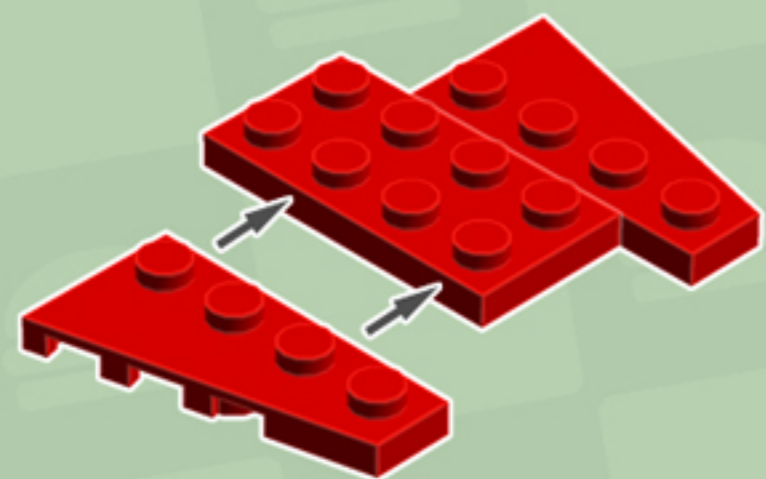

Fries

ORNAMENT

A LEGO® project by Chris McVeigh
chrismcveigh.com

Element ID	Color	Description	Quantity
6096955	Black	String 11M W. 2 Knobs	1
4159553	Brick Yellow	Plate 1X1	2
4121921	Brick Yellow	Plate 1X3	4
4113233	Brick Yellow	Plate 1X4	2
243121	Bright Red	Flat Tile 1X4	1
4113858	Bright Red	Flat Tile 1X6	4
306821	Bright Red	Flat Tile 2X2	1
4560179	Bright Red	Flat Tile 2X4	3
6078641	Bright Red	Flat Tile Corner 1X2X2	4
6141552	Bright Red	Left Plate 2X2 27 Deg	2
4161329	Bright Red	Left Plate 2X4 W/Angle	2
302321	Bright Red	Plate 1X2	1
4226876	Bright Red	Plate 1X2 W. Stick 3.18	2
366621	Bright Red	Plate 1X6	1
6219819	Bright Red	Plate 2X2, W/ Reduced Knobs	1
302021	Bright Red	Plate 2X4	3
6141553	Bright Red	Right Plate 2X2 27Deg	2

Element ID	Color	Description	Quantity
4160866	Bright Red	Right Plate 2X4 W/Angle	2
307024	Bright Yellow	Flat Tile 1X1	3
306924	Bright Yellow	Flat Tile 1X2	4
4558172	Bright Yellow	Flat Tile 1X3	1
243124	Bright Yellow	Flat Tile 1X4	3
6102768	Bright Yellow	Hinge Plate 1X2	4
302424	Bright Yellow	Plate 1X1	1
302324	Bright Yellow	Plate 1X2	4
362324	Bright Yellow	Plate 1X3	2
371024	Bright Yellow	Plate 1X4	4
4211469	Medium Stone Grey	Rocker Bearing 1X2	2
4540203	Medium Stone Grey	Turn Plate 2X2, Upper Part	2
4216581	Reddish Brown	Plate 1X1 Round	5
6092590	Reddish Brown	Plate 1X2 W. 1 Knob	2
6172366	White	1/4 Circle Tile 1X1	4
6058177	White	Brick 1X2 W. 2 Knobs	2
4612342	White	Plate 2X2 (Rocking)	2