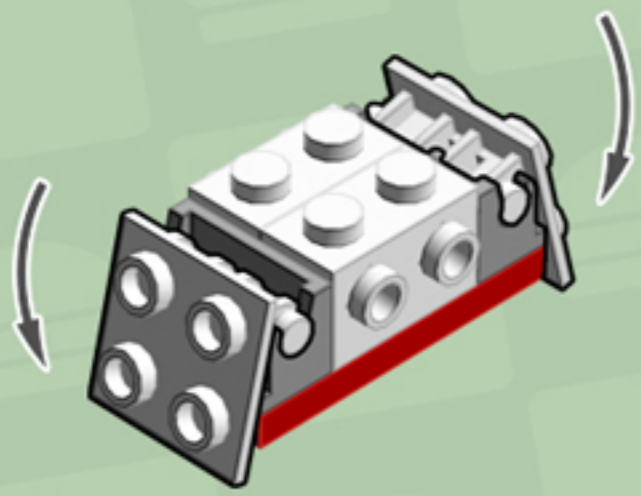

Fries

ORNAMENT

A LEGO® project by Chris McVeigh
chrismcveigh.com

Element ID	Color	Description	Quantity
6096955	Black	String 11M W. 2 Knobs	1
4159553	Brick Yellow	Plate 1X1	2
4121921	Brick Yellow	Plate 1X3	4
4113233	Brick Yellow	Plate 1X4	2
243121	Bright Red	Flat Tile 1X4	1
4113858	Bright Red	Flat Tile 1X6	4
306821	Bright Red	Flat Tile 2X2	1
4560179	Bright Red	Flat Tile 2X4	3
6078641	Bright Red	Flat Tile Corner 1X2X2	4
6141552	Bright Red	Left Plate 2X2 27 Deg	2
4161329	Bright Red	Left Plate 2X4 W/Angle	2
302321	Bright Red	Plate 1X2	1
4226876	Bright Red	Plate 1X2 W. Stick 3.18	2
366621	Bright Red	Plate 1X6	1
6219819	Bright Red	Plate 2X2, W/ Reduced Knobs	1
302021	Bright Red	Plate 2X4	3
6141553	Bright Red	Right Plate 2X2 27Deg	2

Element ID	Color	Description	Quantity
4160866	Bright Red	Right Plate 2X4 W/Angle	2
307024	Bright Yellow	Flat Tile 1X1	3
306924	Bright Yellow	Flat Tile 1X2	4
4558172	Bright Yellow	Flat Tile 1X3	1
243124	Bright Yellow	Flat Tile 1X4	3
6102768	Bright Yellow	Hinge Plate 1X2	4
302424	Bright Yellow	Plate 1X1	1
302324	Bright Yellow	Plate 1X2	4
362324	Bright Yellow	Plate 1X3	2
371024	Bright Yellow	Plate 1X4	4
4211469	Medium Stone Grey	Rocker Bearing 1X2	2
4540203	Medium Stone Grey	Turn Plate 2X2, Upper Part	2
4216581	Reddish Brown	Plate 1X1 Round	5
6092590	Reddish Brown	Plate 1X2 W. 1 Knob	2
6172366	White	1/4 Circle Tile 1X1	4
6058177	White	Brick 1X2 W. 2 Knobs	2
4612342	White	Plate 2X2 (Rocking)	2