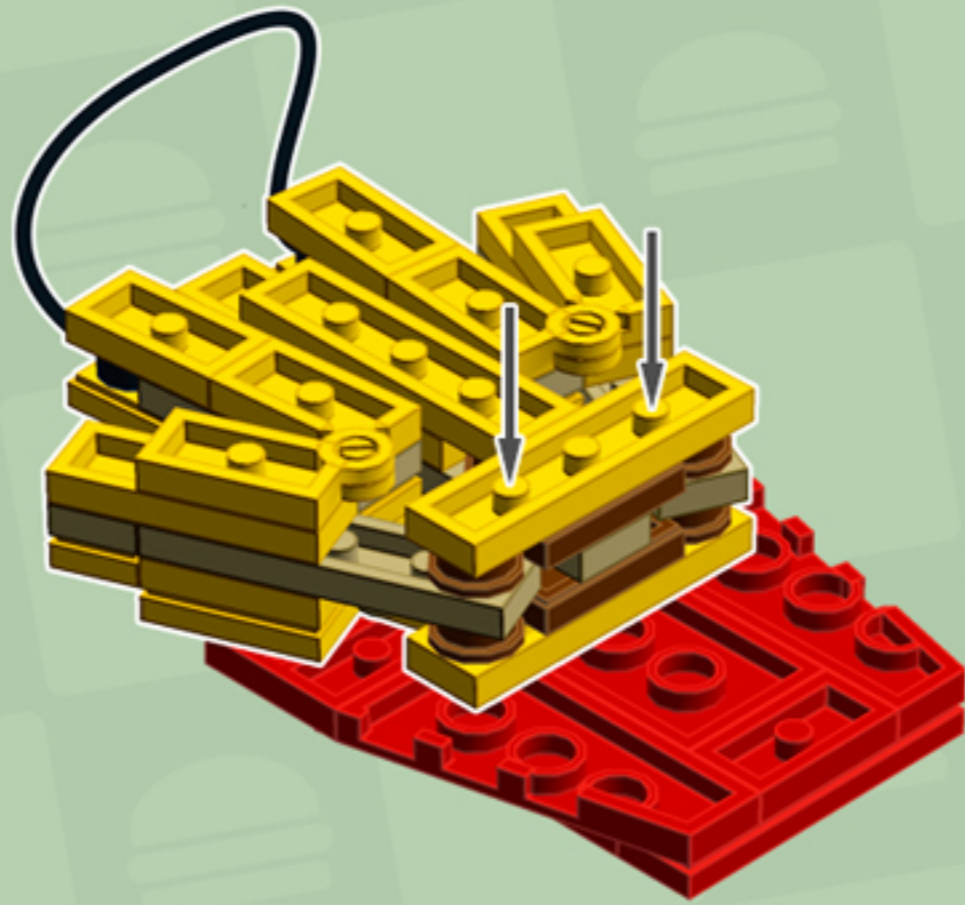

Fries

ORNAMENT

A LEGO® project by Chris McVeigh
chrismcveigh.com

Element ID	Color	Description	Quantity
6096955	Black	String 11M W. 2 Knobs	1
4159553	Brick Yellow	Plate 1X1	2
4121921	Brick Yellow	Plate 1X3	4
4113233	Brick Yellow	Plate 1X4	2
243121	Bright Red	Flat Tile 1X4	1
4113858	Bright Red	Flat Tile 1X6	4
306821	Bright Red	Flat Tile 2X2	1
4560179	Bright Red	Flat Tile 2X4	3
6078641	Bright Red	Flat Tile Corner 1X2X2	4
6141552	Bright Red	Left Plate 2X2 27 Deg	2
4161329	Bright Red	Left Plate 2X4 W/Angle	2
302321	Bright Red	Plate 1X2	1
4226876	Bright Red	Plate 1X2 W. Stick 3.18	2
366621	Bright Red	Plate 1X6	1
6219819	Bright Red	Plate 2X2, W/ Reduced Knobs	1
302021	Bright Red	Plate 2X4	3
6141553	Bright Red	Right Plate 2X2 27Deg	2

Element ID	Color	Description	Quantity
4160866	Bright Red	Right Plate 2X4 W/Angle	2
307024	Bright Yellow	Flat Tile 1X1	3
306924	Bright Yellow	Flat Tile 1X2	4
4558172	Bright Yellow	Flat Tile 1X3	1
243124	Bright Yellow	Flat Tile 1X4	3
6102768	Bright Yellow	Hinge Plate 1X2	4
302424	Bright Yellow	Plate 1X1	1
302324	Bright Yellow	Plate 1X2	4
362324	Bright Yellow	Plate 1X3	2
371024	Bright Yellow	Plate 1X4	4
4211469	Medium Stone Grey	Rocker Bearing 1X2	2
4540203	Medium Stone Grey	Turn Plate 2X2, Upper Part	2
4216581	Reddish Brown	Plate 1X1 Round	5
6092590	Reddish Brown	Plate 1X2 W. 1 Knob	2
6172366	White	1/4 Circle Tile 1X1	4
6058177	White	Brick 1X2 W. 2 Knobs	2
4612342	White	Plate 2X2 (Rocking)	2