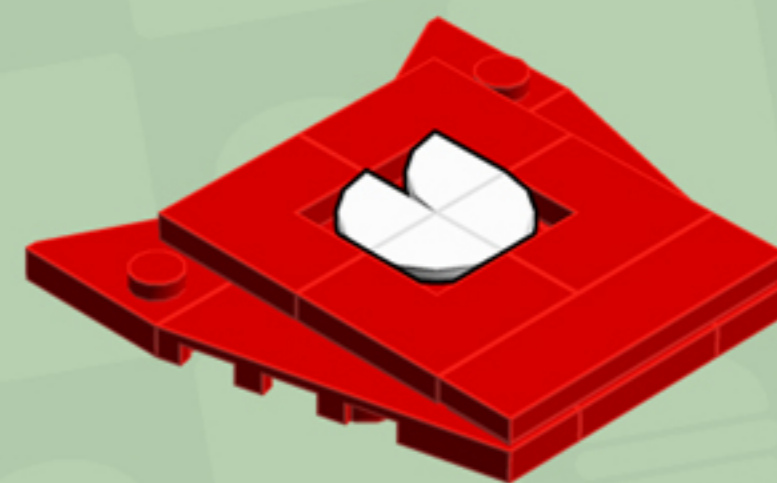

Fries

ORNAMENT

A LEGO® project by Chris McVeigh
chrismcveigh.com

Element ID	Color	Description	Quantity
6096955	Black	String 11M W. 2 Knobs	1
4159553	Brick Yellow	Plate 1X1	2
4121921	Brick Yellow	Plate 1X3	4
4113233	Brick Yellow	Plate 1X4	2
243121	Bright Red	Flat Tile 1X4	1
4113858	Bright Red	Flat Tile 1X6	4
306821	Bright Red	Flat Tile 2X2	1
4560179	Bright Red	Flat Tile 2X4	3
6078641	Bright Red	Flat Tile Corner 1X2X2	4
6141552	Bright Red	Left Plate 2X2 27 Deg	2
4161329	Bright Red	Left Plate 2X4 W/Angle	2
302321	Bright Red	Plate 1X2	1
4226876	Bright Red	Plate 1X2 W. Stick 3.18	2
366621	Bright Red	Plate 1X6	1
6219819	Bright Red	Plate 2X2, W/ Reduced Knobs	1
302021	Bright Red	Plate 2X4	3
6141553	Bright Red	Right Plate 2X2 27Deg	2

Element ID	Color	Description	Quantity
4160866	Bright Red	Right Plate 2X4 W/Angle	2
307024	Bright Yellow	Flat Tile 1X1	3
306924	Bright Yellow	Flat Tile 1X2	4
4558172	Bright Yellow	Flat Tile 1X3	1
243124	Bright Yellow	Flat Tile 1X4	3
6102768	Bright Yellow	Hinge Plate 1X2	4
302424	Bright Yellow	Plate 1X1	1
302324	Bright Yellow	Plate 1X2	4
362324	Bright Yellow	Plate 1X3	2
371024	Bright Yellow	Plate 1X4	4
4211469	Medium Stone Grey	Rocker Bearing 1X2	2
4540203	Medium Stone Grey	Turn Plate 2X2, Upper Part	2
4216581	Reddish Brown	Plate 1X1 Round	5
6092590	Reddish Brown	Plate 1X2 W. 1 Knob	2
6172366	White	1/4 Circle Tile 1X1	4
6058177	White	Brick 1X2 W. 2 Knobs	2
4612342	White	Plate 2X2 (Rocking)	2