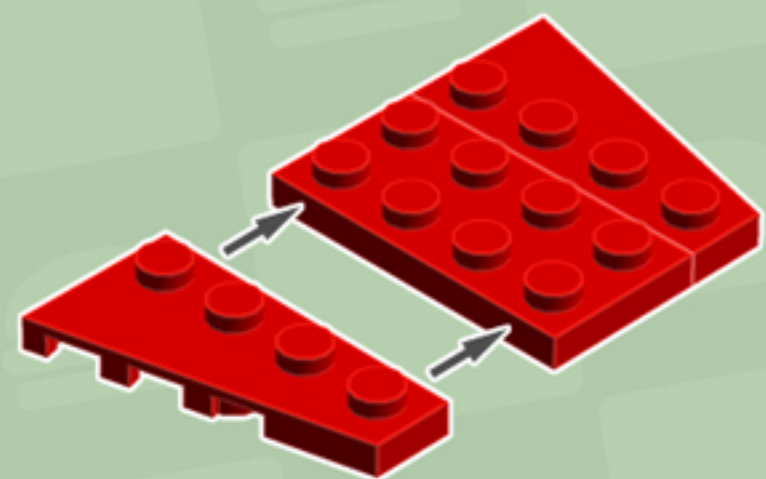

Fries

ORNAMENT

A LEGO® project by Chris McVeigh
chrismcveigh.com

Element ID	Color	Description	Quantity
6096955	Black	String 11M W. 2 Knobs	1
4159553	Brick Yellow	Plate 1X1	2
4121921	Brick Yellow	Plate 1X3	4
4113233	Brick Yellow	Plate 1X4	2
243121	Bright Red	Flat Tile 1X4	1
4113858	Bright Red	Flat Tile 1X6	4
306821	Bright Red	Flat Tile 2X2	1
4560179	Bright Red	Flat Tile 2X4	3
6078641	Bright Red	Flat Tile Corner 1X2X2	4
6141552	Bright Red	Left Plate 2X2 27 Deg	2
4161329	Bright Red	Left Plate 2X4 W/Angle	2
302321	Bright Red	Plate 1X2	1
4226876	Bright Red	Plate 1X2 W. Stick 3.18	2
366621	Bright Red	Plate 1X6	1
6219819	Bright Red	Plate 2X2, W/ Reduced Knobs	1
302021	Bright Red	Plate 2X4	3
6141553	Bright Red	Right Plate 2X2 27Deg	2

Element ID	Color	Description	Quantity
4160866	Bright Red	Right Plate 2X4 W/Angle	2
307024	Bright Yellow	Flat Tile 1X1	3
306924	Bright Yellow	Flat Tile 1X2	4
4558172	Bright Yellow	Flat Tile 1X3	1
243124	Bright Yellow	Flat Tile 1X4	3
6102768	Bright Yellow	Hinge Plate 1X2	4
302424	Bright Yellow	Plate 1X1	1
302324	Bright Yellow	Plate 1X2	4
362324	Bright Yellow	Plate 1X3	2
371024	Bright Yellow	Plate 1X4	4
4211469	Medium Stone Grey	Rocker Bearing 1X2	2
4540203	Medium Stone Grey	Turn Plate 2X2, Upper Part	2
4216581	Reddish Brown	Plate 1X1 Round	5
6092590	Reddish Brown	Plate 1X2 W. 1 Knob	2
6172366	White	1/4 Circle Tile 1X1	4
6058177	White	Brick 1X2 W. 2 Knobs	2
4612342	White	Plate 2X2 (Rocking)	2