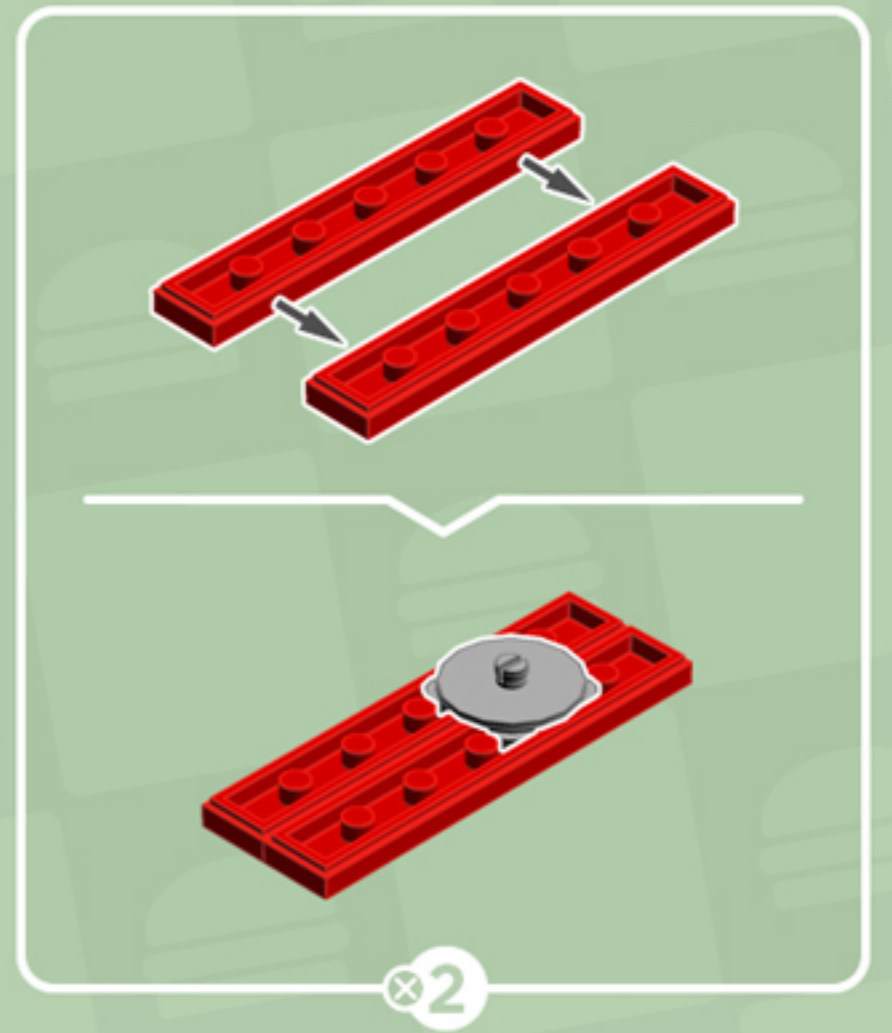

Fries

ORNAMENT

A LEGO® project by Chris McVeigh
chrismcveigh.com

Element ID	Color	Description	Quantity
6096955	Black	String 11M W. 2 Knobs	1
4159553	Brick Yellow	Plate 1X1	2
4121921	Brick Yellow	Plate 1X3	4
4113233	Brick Yellow	Plate 1X4	2
243121	Bright Red	Flat Tile 1X4	1
4113858	Bright Red	Flat Tile 1X6	4
306821	Bright Red	Flat Tile 2X2	1
4560179	Bright Red	Flat Tile 2X4	3
6078641	Bright Red	Flat Tile Corner 1X2X2	4
6141552	Bright Red	Left Plate 2X2 27 Deg	2
4161329	Bright Red	Left Plate 2X4 W/Angle	2
302321	Bright Red	Plate 1X2	1
4226876	Bright Red	Plate 1X2 W. Stick 3.18	2
366621	Bright Red	Plate 1X6	1
6219819	Bright Red	Plate 2X2, W/ Reduced Knobs	1
302021	Bright Red	Plate 2X4	3
6141553	Bright Red	Right Plate 2X2 27Deg	2

Element ID	Color	Description	Quantity
4160866	Bright Red	Right Plate 2X4 W/Angle	2
307024	Bright Yellow	Flat Tile 1X1	3
306924	Bright Yellow	Flat Tile 1X2	4
4558172	Bright Yellow	Flat Tile 1X3	1
243124	Bright Yellow	Flat Tile 1X4	3
6102768	Bright Yellow	Hinge Plate 1X2	4
302424	Bright Yellow	Plate 1X1	1
302324	Bright Yellow	Plate 1X2	4
362324	Bright Yellow	Plate 1X3	2
371024	Bright Yellow	Plate 1X4	4
4211469	Medium Stone Grey	Rocker Bearing 1X2	2
4540203	Medium Stone Grey	Turn Plate 2X2, Upper Part	2
4216581	Reddish Brown	Plate 1X1 Round	5
6092590	Reddish Brown	Plate 1X2 W. 1 Knob	2
6172366	White	1/4 Circle Tile 1X1	4
6058177	White	Brick 1X2 W. 2 Knobs	2
4612342	White	Plate 2X2 (Rocking)	2