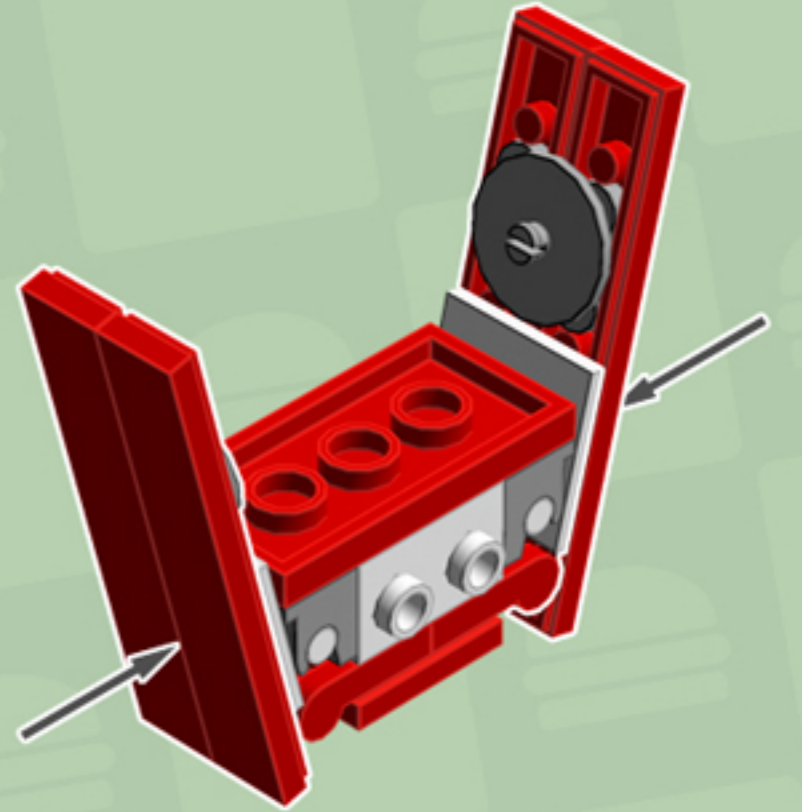

Fries

ORNAMENT

A LEGO® project by Chris McVeigh
chrismcveigh.com

Element ID	Color	Description	Quantity
6096955	Black	String 11M W. 2 Knobs	1
4159553	Brick Yellow	Plate 1X1	2
4121921	Brick Yellow	Plate 1X3	4
4113233	Brick Yellow	Plate 1X4	2
243121	Bright Red	Flat Tile 1X4	1
4113858	Bright Red	Flat Tile 1X6	4
306821	Bright Red	Flat Tile 2X2	1
4560179	Bright Red	Flat Tile 2X4	3
6078641	Bright Red	Flat Tile Corner 1X2X2	4
6141552	Bright Red	Left Plate 2X2 27 Deg	2
4161329	Bright Red	Left Plate 2X4 W/Angle	2
302321	Bright Red	Plate 1X2	1
4226876	Bright Red	Plate 1X2 W. Stick 3.18	2
366621	Bright Red	Plate 1X6	1
6219819	Bright Red	Plate 2X2, W/ Reduced Knobs	1
302021	Bright Red	Plate 2X4	3
6141553	Bright Red	Right Plate 2X2 27Deg	2

Element ID	Color	Description	Quantity
4160866	Bright Red	Right Plate 2X4 W/Angle	2
307024	Bright Yellow	Flat Tile 1X1	3
306924	Bright Yellow	Flat Tile 1X2	4
4558172	Bright Yellow	Flat Tile 1X3	1
243124	Bright Yellow	Flat Tile 1X4	3
6102768	Bright Yellow	Hinge Plate 1X2	4
302424	Bright Yellow	Plate 1X1	1
302324	Bright Yellow	Plate 1X2	4
362324	Bright Yellow	Plate 1X3	2
371024	Bright Yellow	Plate 1X4	4
4211469	Medium Stone Grey	Rocker Bearing 1X2	2
4540203	Medium Stone Grey	Turn Plate 2X2, Upper Part	2
4216581	Reddish Brown	Plate 1X1 Round	5
6092590	Reddish Brown	Plate 1X2 W. 1 Knob	2
6172366	White	1/4 Circle Tile 1X1	4
6058177	White	Brick 1X2 W. 2 Knobs	2
4612342	White	Plate 2X2 (Rocking)	2