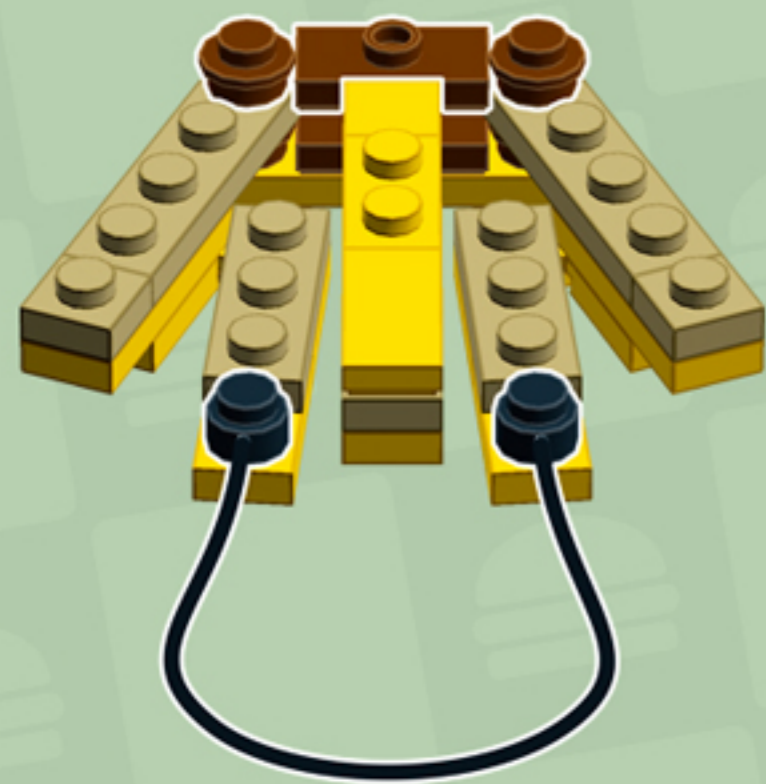

Fries

ORNAMENT

A LEGO® project by Chris McVeigh
chrismcveigh.com

Element ID	Color	Description	Quantity
6096955	Black	String 11M W. 2 Knobs	1
4159553	Brick Yellow	Plate 1X1	2
4121921	Brick Yellow	Plate 1X3	4
4113233	Brick Yellow	Plate 1X4	2
243121	Bright Red	Flat Tile 1X4	1
4113858	Bright Red	Flat Tile 1X6	4
306821	Bright Red	Flat Tile 2X2	1
4560179	Bright Red	Flat Tile 2X4	3
6078641	Bright Red	Flat Tile Corner 1X2X2	4
6141552	Bright Red	Left Plate 2X2 27 Deg	2
4161329	Bright Red	Left Plate 2X4 W/Angle	2
302321	Bright Red	Plate 1X2	1
4226876	Bright Red	Plate 1X2 W. Stick 3.18	2
366621	Bright Red	Plate 1X6	1
6219819	Bright Red	Plate 2X2, W/ Reduced Knobs	1
302021	Bright Red	Plate 2X4	3
6141553	Bright Red	Right Plate 2X2 27Deg	2

Element ID	Color	Description	Quantity
4160866	Bright Red	Right Plate 2X4 W/Angle	2
307024	Bright Yellow	Flat Tile 1X1	3
306924	Bright Yellow	Flat Tile 1X2	4
4558172	Bright Yellow	Flat Tile 1X3	1
243124	Bright Yellow	Flat Tile 1X4	3
6102768	Bright Yellow	Hinge Plate 1X2	4
302424	Bright Yellow	Plate 1X1	1
302324	Bright Yellow	Plate 1X2	4
362324	Bright Yellow	Plate 1X3	2
371024	Bright Yellow	Plate 1X4	4
4211469	Medium Stone Grey	Rocker Bearing 1X2	2
4540203	Medium Stone Grey	Turn Plate 2X2, Upper Part	2
4216581	Reddish Brown	Plate 1X1 Round	5
6092590	Reddish Brown	Plate 1X2 W. 1 Knob	2
6172366	White	1/4 Circle Tile 1X1	4
6058177	White	Brick 1X2 W. 2 Knobs	2
4612342	White	Plate 2X2 (Rocking)	2