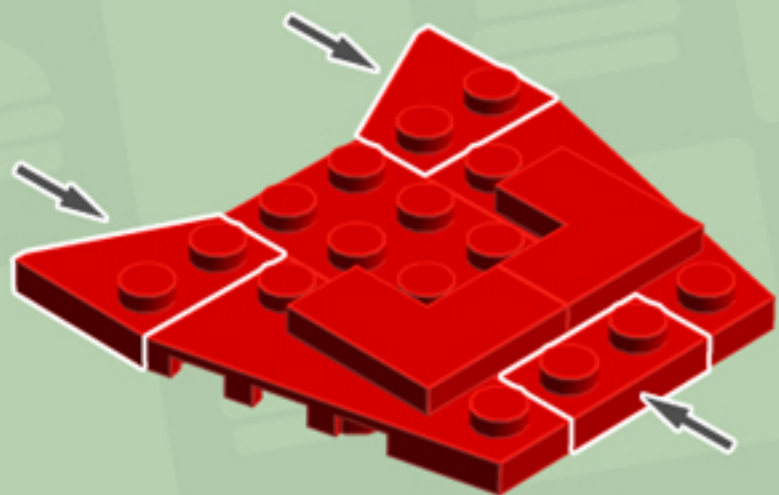

Fries

ORNAMENT

A LEGO® project by Chris McVeigh
chrismcveigh.com

Element ID	Color	Description	Quantity
6096955	Black	String 11M W. 2 Knobs	1
4159553	Brick Yellow	Plate 1X1	2
4121921	Brick Yellow	Plate 1X3	4
4113233	Brick Yellow	Plate 1X4	2
243121	Bright Red	Flat Tile 1X4	1
4113858	Bright Red	Flat Tile 1X6	4
306821	Bright Red	Flat Tile 2X2	1
4560179	Bright Red	Flat Tile 2X4	3
6078641	Bright Red	Flat Tile Corner 1X2X2	4
6141552	Bright Red	Left Plate 2X2 27 Deg	2
4161329	Bright Red	Left Plate 2X4 W/Angle	2
302321	Bright Red	Plate 1X2	1
4226876	Bright Red	Plate 1X2 W. Stick 3.18	2
366621	Bright Red	Plate 1X6	1
6219819	Bright Red	Plate 2X2, W/ Reduced Knobs	1
302021	Bright Red	Plate 2X4	3
6141553	Bright Red	Right Plate 2X2 27Deg	2

Element ID	Color	Description	Quantity
4160866	Bright Red	Right Plate 2X4 W/Angle	2
307024	Bright Yellow	Flat Tile 1X1	3
306924	Bright Yellow	Flat Tile 1X2	4
4558172	Bright Yellow	Flat Tile 1X3	1
243124	Bright Yellow	Flat Tile 1X4	3
6102768	Bright Yellow	Hinge Plate 1X2	4
302424	Bright Yellow	Plate 1X1	1
302324	Bright Yellow	Plate 1X2	4
362324	Bright Yellow	Plate 1X3	2
371024	Bright Yellow	Plate 1X4	4
4211469	Medium Stone Grey	Rocker Bearing 1X2	2
4540203	Medium Stone Grey	Turn Plate 2X2, Upper Part	2
4216581	Reddish Brown	Plate 1X1 Round	5
6092590	Reddish Brown	Plate 1X2 W. 1 Knob	2
6172366	White	1/4 Circle Tile 1X1	4
6058177	White	Brick 1X2 W. 2 Knobs	2
4612342	White	Plate 2X2 (Rocking)	2