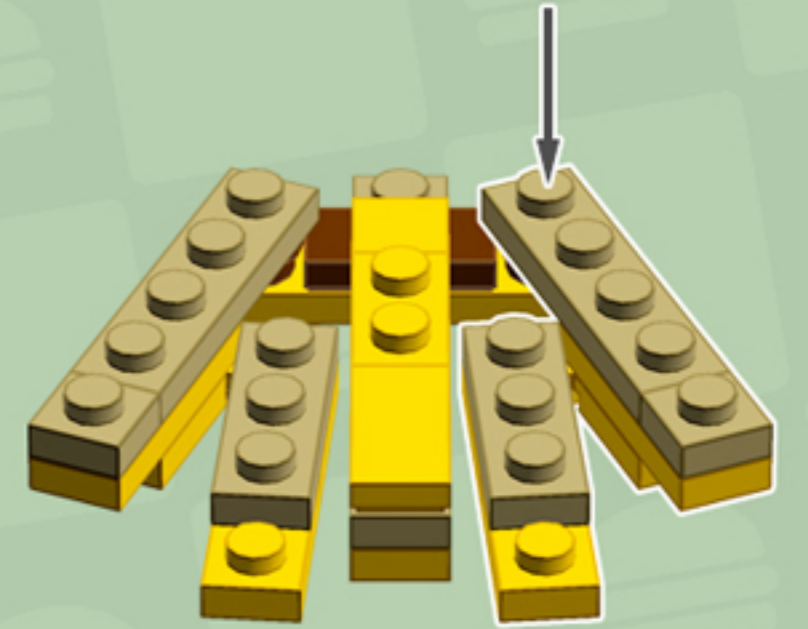

Fries

ORNAMENT

A LEGO® project by Chris McVeigh
chrismcveigh.com

Element ID	Color	Description	Quantity
6096955	Black	String 11M W. 2 Knobs	1
4159553	Brick Yellow	Plate 1X1	2
4121921	Brick Yellow	Plate 1X3	4
4113233	Brick Yellow	Plate 1X4	2
243121	Bright Red	Flat Tile 1X4	1
4113858	Bright Red	Flat Tile 1X6	4
306821	Bright Red	Flat Tile 2X2	1
4560179	Bright Red	Flat Tile 2X4	3
6078641	Bright Red	Flat Tile Corner 1X2X2	4
6141552	Bright Red	Left Plate 2X2 27 Deg	2
4161329	Bright Red	Left Plate 2X4 W/Angle	2
302321	Bright Red	Plate 1X2	1
4226876	Bright Red	Plate 1X2 W. Stick 3.18	2
366621	Bright Red	Plate 1X6	1
6219819	Bright Red	Plate 2X2, W/ Reduced Knobs	1
302021	Bright Red	Plate 2X4	3
6141553	Bright Red	Right Plate 2X2 27Deg	2

Element ID	Color	Description	Quantity
4160866	Bright Red	Right Plate 2X4 W/Angle	2
307024	Bright Yellow	Flat Tile 1X1	3
306924	Bright Yellow	Flat Tile 1X2	4
4558172	Bright Yellow	Flat Tile 1X3	1
243124	Bright Yellow	Flat Tile 1X4	3
6102768	Bright Yellow	Hinge Plate 1X2	4
302424	Bright Yellow	Plate 1X1	1
302324	Bright Yellow	Plate 1X2	4
362324	Bright Yellow	Plate 1X3	2
371024	Bright Yellow	Plate 1X4	4
4211469	Medium Stone Grey	Rocker Bearing 1X2	2
4540203	Medium Stone Grey	Turn Plate 2X2, Upper Part	2
4216581	Reddish Brown	Plate 1X1 Round	5
6092590	Reddish Brown	Plate 1X2 W. 1 Knob	2
6172366	White	1/4 Circle Tile 1X1	4
6058177	White	Brick 1X2 W. 2 Knobs	2
4612342	White	Plate 2X2 (Rocking)	2