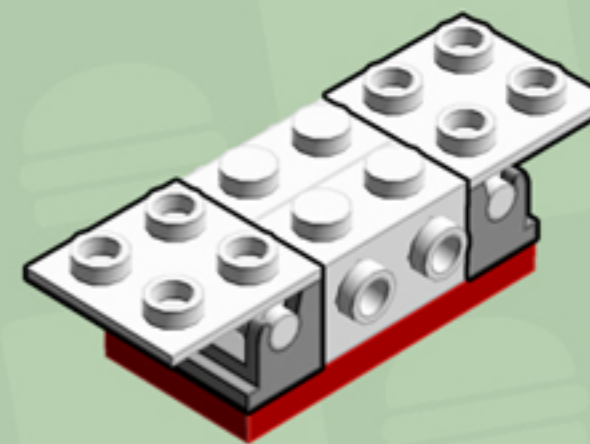

Fries

ORNAMENT

A LEGO® project by Chris McVeigh
chrismcveigh.com

Element ID	Color	Description	Quantity
6096955	Black	String 11M W. 2 Knobs	1
4159553	Brick Yellow	Plate 1X1	2
4121921	Brick Yellow	Plate 1X3	4
4113233	Brick Yellow	Plate 1X4	2
243121	Bright Red	Flat Tile 1X4	1
4113858	Bright Red	Flat Tile 1X6	4
306821	Bright Red	Flat Tile 2X2	1
4560179	Bright Red	Flat Tile 2X4	3
6078641	Bright Red	Flat Tile Corner 1X2X2	4
6141552	Bright Red	Left Plate 2X2 27 Deg	2
4161329	Bright Red	Left Plate 2X4 W/Angle	2
302321	Bright Red	Plate 1X2	1
4226876	Bright Red	Plate 1X2 W. Stick 3.18	2
366621	Bright Red	Plate 1X6	1
6219819	Bright Red	Plate 2X2, W/ Reduced Knobs	1
302021	Bright Red	Plate 2X4	3
6141553	Bright Red	Right Plate 2X2 27Deg	2

Element ID	Color	Description	Quantity
4160866	Bright Red	Right Plate 2X4 W/Angle	2
307024	Bright Yellow	Flat Tile 1X1	3
306924	Bright Yellow	Flat Tile 1X2	4
4558172	Bright Yellow	Flat Tile 1X3	1
243124	Bright Yellow	Flat Tile 1X4	3
6102768	Bright Yellow	Hinge Plate 1X2	4
302424	Bright Yellow	Plate 1X1	1
302324	Bright Yellow	Plate 1X2	4
362324	Bright Yellow	Plate 1X3	2
371024	Bright Yellow	Plate 1X4	4
4211469	Medium Stone Grey	Rocker Bearing 1X2	2
4540203	Medium Stone Grey	Turn Plate 2X2, Upper Part	2
4216581	Reddish Brown	Plate 1X1 Round	5
6092590	Reddish Brown	Plate 1X2 W. 1 Knob	2
6172366	White	1/4 Circle Tile 1X1	4
6058177	White	Brick 1X2 W. 2 Knobs	2
4612342	White	Plate 2X2 (Rocking)	2