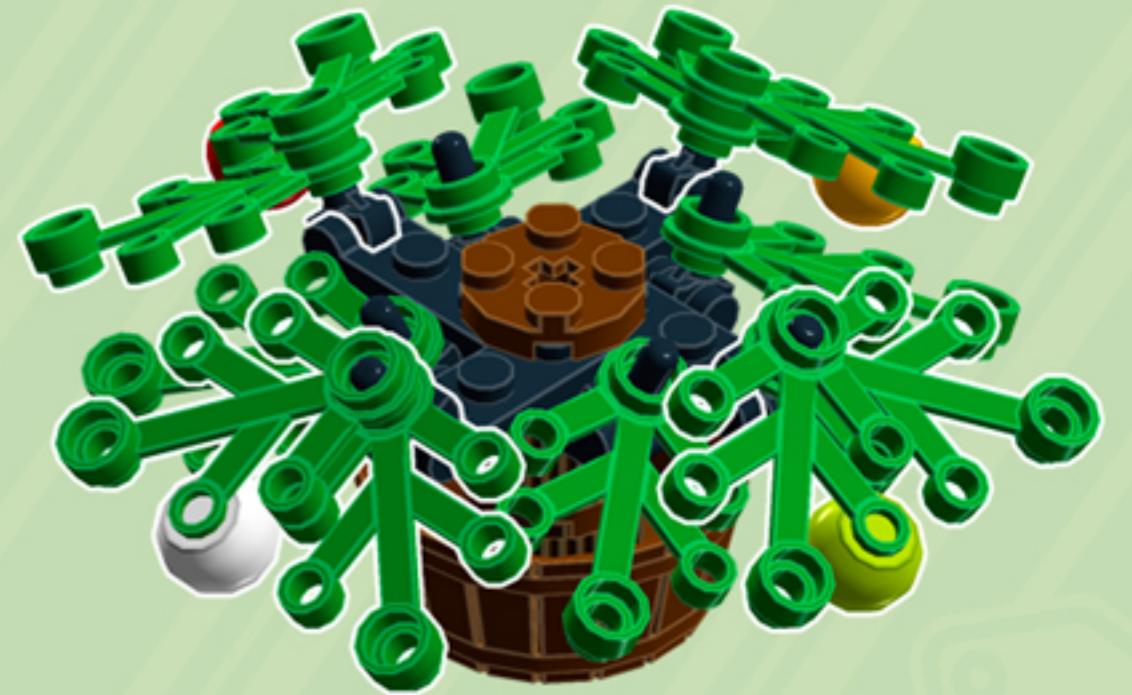

CLASSIC  
**Christmas**  
POTTED TREE

*A LEGO® project by Chris McVeigh*  
*[chrismcveigh.com](http://chrismcveigh.com)*

Element ID	Color	Description	Quantity
4211815	Medium Stone Grey	Cross Axle 3M	1
242328	Dark Green	Limb Element, Small	38
6230571	Earth Green	Pl.Round 1X1 W. Throughg. Hole	5
6196548	Black	Plate 1X1 Round W/ Horizontal 3.2 Shaft	2
6157554	Black	Plate 1X1 Round W/3.2 Shaft	16
4515368	Black	Plate 1X2 W/Shaft Ø3.2	4
4623298	Dark Brown	Plate 2X2 Round	1
4211159	Reddish Brown	Plate 2X2 Round	5
6102360	Reddish Brown	Plate Round W. 1 Knob	1
6109329	Dark Brown	Profile Brick Ø15.83 W. Cross	5
4289538	Black	Stick Ø 3.2 W. Holder	20
6104209	Black	T-Piece	2
4541875	Reddish Brown	Tub	1
4290714	Bright Red	Voodoo Ball Ø10,2	5
4624381	Bright Yellowish Green	Voodoo Ball Ø10,2	5
6071608	Flame Yellowish Orange	Voodoo Ball Ø10,2	5
6052864	White	Voodoo Ball Ø10,2	4

x4

x4

x4

x4

*For more fun builds,  
please stop by [chrismcveigh.com](http://chrismcveigh.com),  
visit me at [facebook.com/c.mcveigh.photos](https://facebook.com/c.mcveigh.photos),  
or follow me on twitter [@actionfigured](https://twitter.com/actionfigured)*