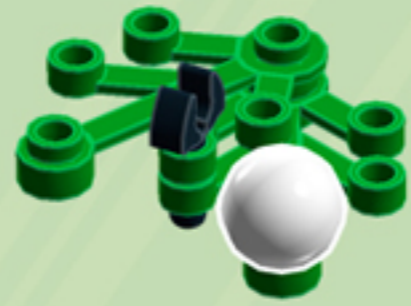

CLASSIC  
**Christmas**  
POTTED TREE

*A LEGO® project by Chris McVeigh*  
*[chrismcveigh.com](http://chrismcveigh.com)*

Element ID	Color	Description	Quantity
4211815	Medium Stone Grey	Cross Axle 3M	1
242328	Dark Green	Limb Element, Small	38
6230571	Earth Green	Pl.Round 1X1 W. Throughg. Hole	5
6196548	Black	Plate 1X1 Round W/ Horizontal 3.2 Shaft	2
6157554	Black	Plate 1X1 Round W/3.2 Shaft	16
4515368	Black	Plate 1X2 W/Shaft Ø3.2	4
4623298	Dark Brown	Plate 2X2 Round	1
4211159	Reddish Brown	Plate 2X2 Round	5
6102360	Reddish Brown	Plate Round W. 1 Knob	1
6109329	Dark Brown	Profile Brick Ø15.83 W. Cross	5
4289538	Black	Stick Ø 3.2 W. Holder	20
6104209	Black	T-Piece	2
4541875	Reddish Brown	Tub	1
4290714	Bright Red	Voodoo Ball Ø10,2	5
4624381	Bright Yellowish Green	Voodoo Ball Ø10,2	5
6071608	Flame Yellowish Orange	Voodoo Ball Ø10,2	5
6052864	White	Voodoo Ball Ø10,2	4

x4

x4

x4

x4

*For more fun builds,  
please stop by [chrismcveigh.com](http://chrismcveigh.com),  
visit me at [facebook.com/c.mcveigh.photos](https://facebook.com/c.mcveigh.photos),  
or follow me on twitter [@actionfigured](https://twitter.com/actionfigured)*