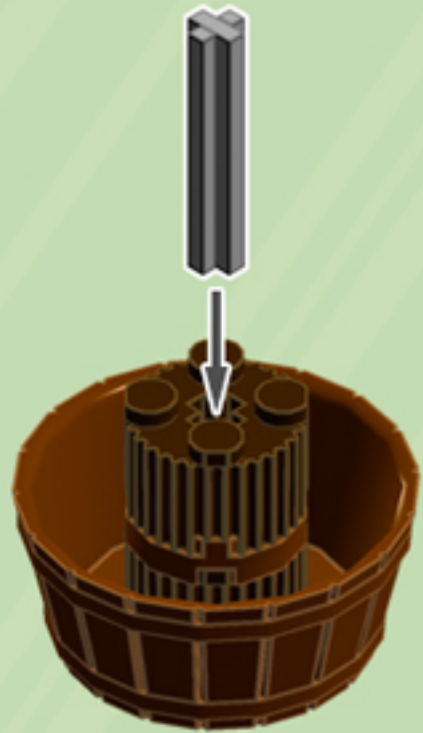

CLASSIC  
**Christmas**  
POTTED TREE

*A LEGO® project by Chris McVeigh*  
*[chrismcveigh.com](http://chrismcveigh.com)*

Element ID	Color	Description	Quantity
4211815	Medium Stone Grey	Cross Axle 3M	1
242328	Dark Green	Limb Element, Small	38
6230571	Earth Green	Pl.Round 1X1 W. Throughg. Hole	5
6196548	Black	Plate 1X1 Round W/ Horizontal 3.2 Shaft	2
6157554	Black	Plate 1X1 Round W/3.2 Shaft	16
4515368	Black	Plate 1X2 W/Shaft Ø3.2	4
4623298	Dark Brown	Plate 2X2 Round	1
4211159	Reddish Brown	Plate 2X2 Round	5
6102360	Reddish Brown	Plate Round W. 1 Knob	1
6109329	Dark Brown	Profile Brick Ø15.83 W. Cross	5
4289538	Black	Stick Ø 3.2 W. Holder	20
6104209	Black	T-Piece	2
4541875	Reddish Brown	Tub	1
4290714	Bright Red	Voodoo Ball Ø10,2	5
4624381	Bright Yellowish Green	Voodoo Ball Ø10,2	5
6071608	Flame Yellowish Orange	Voodoo Ball Ø10,2	5
6052864	White	Voodoo Ball Ø10,2	4

x4

x4

x4

x4

*For more fun builds,  
please stop by [chrismcveigh.com](http://chrismcveigh.com),  
visit me at [facebook.com/c.mcveigh.photos](https://facebook.com/c.mcveigh.photos),  
or follow me on twitter [@actionfigured](https://twitter.com/actionfigured)*