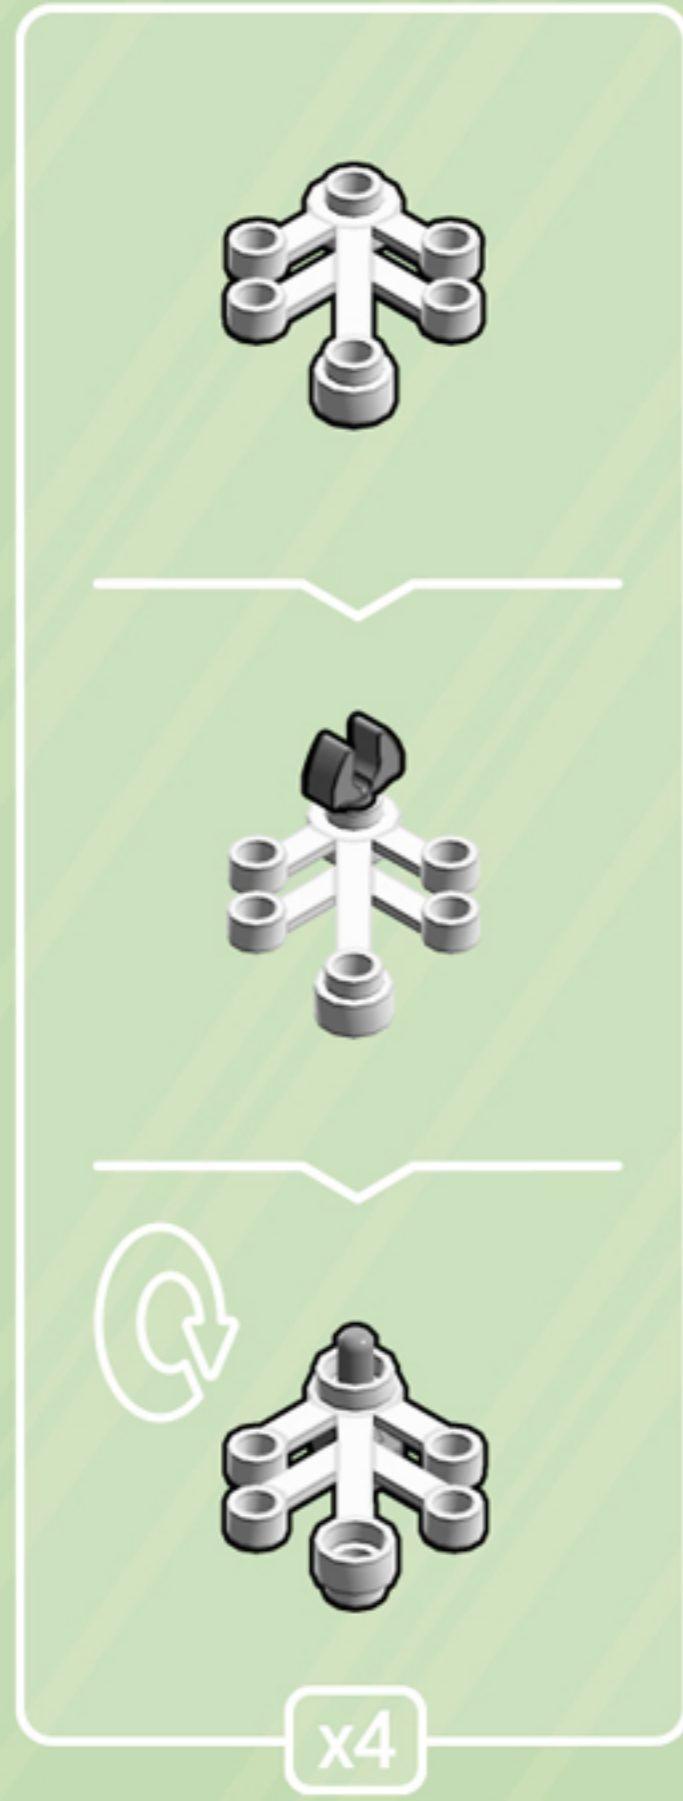

WHITE
Christmas
POTTED TREE

A LEGO® project by Chris McVeigh
chrismcveigh.com

Element ID	Color	Description	Quantity
4211815	Medium Stone Grey	Cross Axle 3M	1
6135500	White	Limb Element, Small	38
6168642	White	Pl.Round 1X1 W. Throughg. Hole	5
6227897	Medium Stone Grey	Plate 1X1 Round W/ Horizontal 3.2 Shaft	2
6225246	Medium Stone Grey	Plate 1X1 Round W/3.2 Shaft	16
4515369	Medium Stone Grey	Plate 1X2 W/Shaft Ø3.2	4
4211042	Dark Stone Grey	Plate 2X2 Round	5
4211475	Medium Stone Grey	Plate 2X2 Round	1
6183782	Medium Stone Grey	Plate Round W. 1 Knob	1
4650645	Medium Stone Grey	Profile Brick Ø15.83 W. Cross	5
4542590	Medium Stone Grey	Stick Ø 3.2 W. Holder	20
4211508	Medium Stone Grey	T-Piece	2
6197966	Titanium Metallic	Tub	1
6231378	Bright Bluish Green	Voodoo Ball Ø10,2	5
4290714	Bright Red	Voodoo Ball Ø10,2	5
4624381	Bright Yellowish Green	Voodoo Ball Ø10,2	4
6071608	Flame Yellowish Orange	Voodoo Ball Ø10,2	5

x4

x4

x4

x4

*For more fun builds,
please stop by chrismcveigh.com,
visit me at facebook.com/c.mcveigh.photos,
or follow me on twitter [@actionfigured](https://twitter.com/actionfigured)*

Purchase custom building kits at shop.chrismcveigh.com