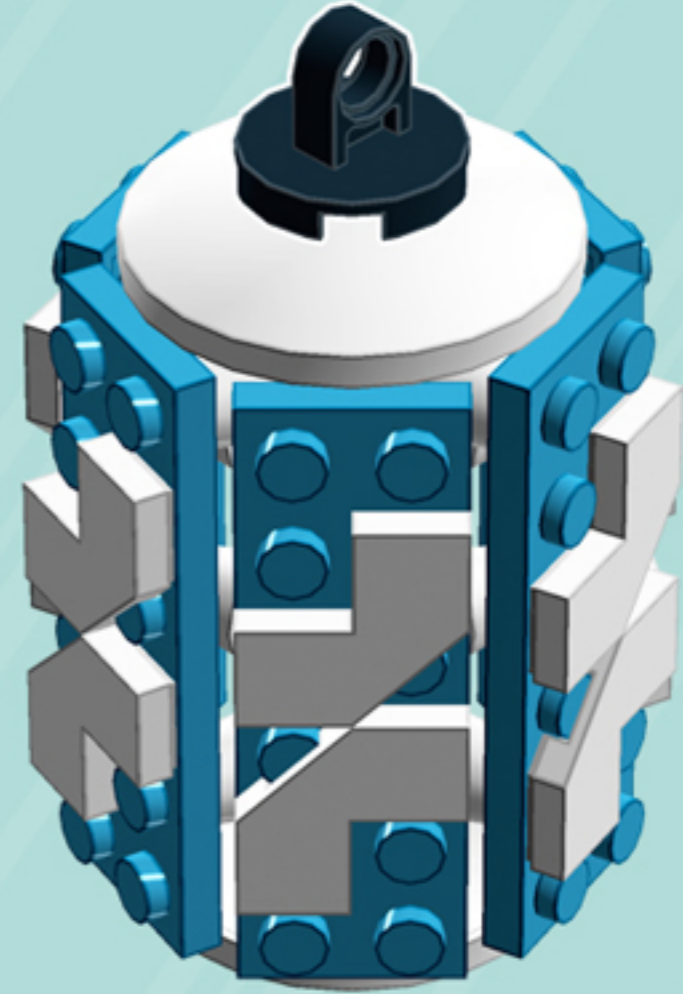

## ORNAMENT

*A LEGO® project by Chris McVeigh*  
*[chrismcveigh.com](http://chrismcveigh.com)*

Element ID	Color	Description	Quantity
6010831	Black	Round Plate 2X2 W/Eye	1
4640891	Dark Azur	Plate 2X6	6
4502595	Medium Stone Grey	3-Branch Cross Axle W/Cross H.	4
4211622	Medium Stone Grey	Bush For Cross Axle	1
4211805	Medium Stone Grey	Cross Axle 7M	1
4518400	White	Nose Cone Small 1X1	12
403201	White	Plate 2X2 Round	2
396001	White	Round Plate Ø32X6.4	2
6168612	White	Tile 2X2, Deg. 90, W/ Deg. 45 Cut	12

×6

*For more fun builds,  
please stop by [chrismcveigh.com](http://chrismcveigh.com),  
visit me at [facebook.com/c.mcveigh.photos](https://facebook.com/c.mcveigh.photos),  
or follow me on twitter [@actionfigured](https://twitter.com/actionfigured)*