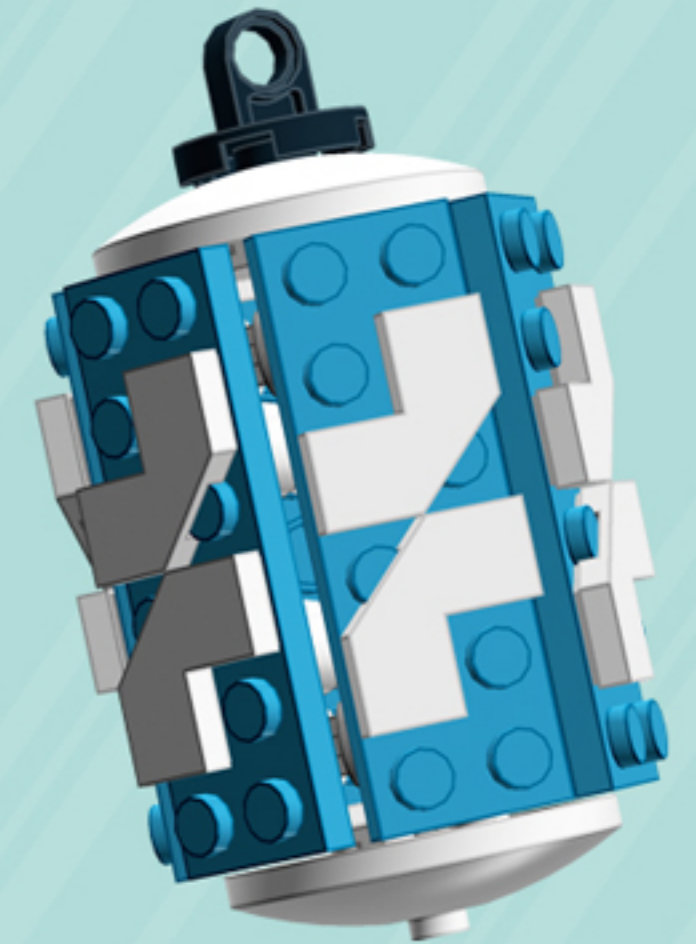

# Reflex

## ORNAMENT

*A LEGO® project by Chris McVeigh*  
*[chrismcveigh.com](http://chrismcveigh.com)*

Element ID	Color	Description	Quantity
6010831	Black	Round Plate 2X2 W/Eye	1
4640891	Dark Azur	Plate 2X6	6
4502595	Medium Stone Grey	3-Branch Cross Axle W/Cross H.	4
4211622	Medium Stone Grey	Bush For Cross Axle	1
4211805	Medium Stone Grey	Cross Axle 7M	1
4518400	White	Nose Cone Small 1X1	12
403201	White	Plate 2X2 Round	2
396001	White	Round Plate Ø32X6.4	2
6168612	White	Tile 2X2, Deg. 90, W/ Deg. 45 Cut	12