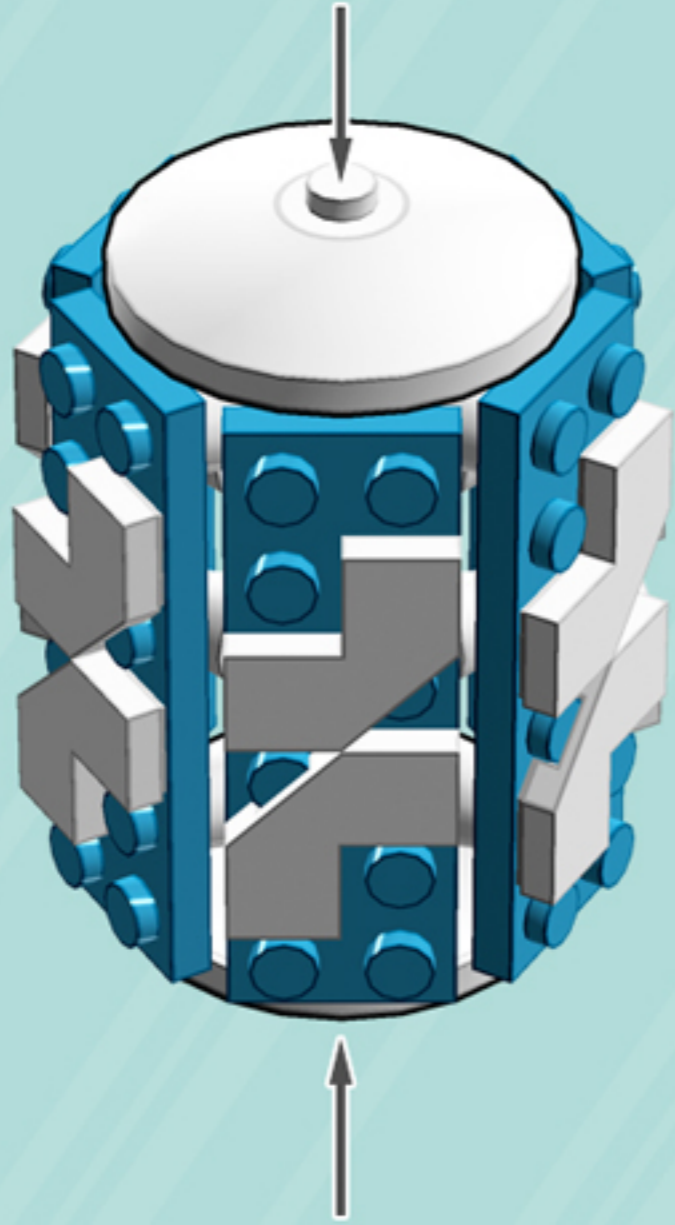

## ORNAMENT

*A LEGO® project by Chris McVeigh*  
*[chrismcveigh.com](http://chrismcveigh.com)*

Element ID	Color	Description	Quantity
6010831	Black	Round Plate 2X2 W/Eye	1
4640891	Dark Azur	Plate 2X6	6
4502595	Medium Stone Grey	3-Branch Cross Axle W/Cross H.	4
4211622	Medium Stone Grey	Bush For Cross Axle	1
4211805	Medium Stone Grey	Cross Axle 7M	1
4518400	White	Nose Cone Small 1X1	12
403201	White	Plate 2X2 Round	2
396001	White	Round Plate Ø32X6.4	2
6168612	White	Tile 2X2, Deg. 90, W/ Deg. 45 Cut	12

×6

*For more fun builds,  
please stop by [chrismcveigh.com](http://chrismcveigh.com),  
visit me at [facebook.com/c.mcveigh.photos](https://facebook.com/c.mcveigh.photos),  
or follow me on twitter [@actionfigured](https://twitter.com/actionfigured)*