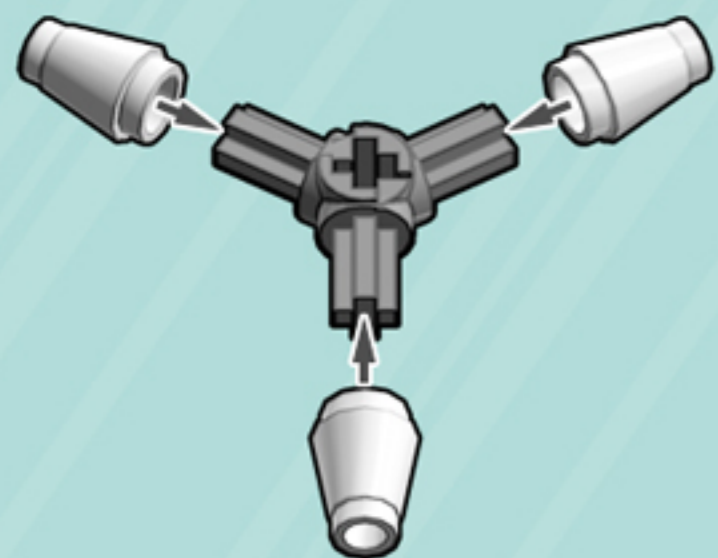

## ORNAMENT

*A LEGO® project by Chris McVeigh*  
*[chrismcveigh.com](http://chrismcveigh.com)*

Element ID	Color	Description	Quantity
6010831	Black	Round Plate 2X2 W/Eye	1
4640891	Dark Azur	Plate 2X6	6
4502595	Medium Stone Grey	3-Branch Cross Axle W/Cross H.	4
4211622	Medium Stone Grey	Bush For Cross Axle	1
4211805	Medium Stone Grey	Cross Axle 7M	1
4518400	White	Nose Cone Small 1X1	12
403201	White	Plate 2X2 Round	2
396001	White	Round Plate Ø32X6.4	2
6168612	White	Tile 2X2, Deg. 90, W/ Deg. 45 Cut	12