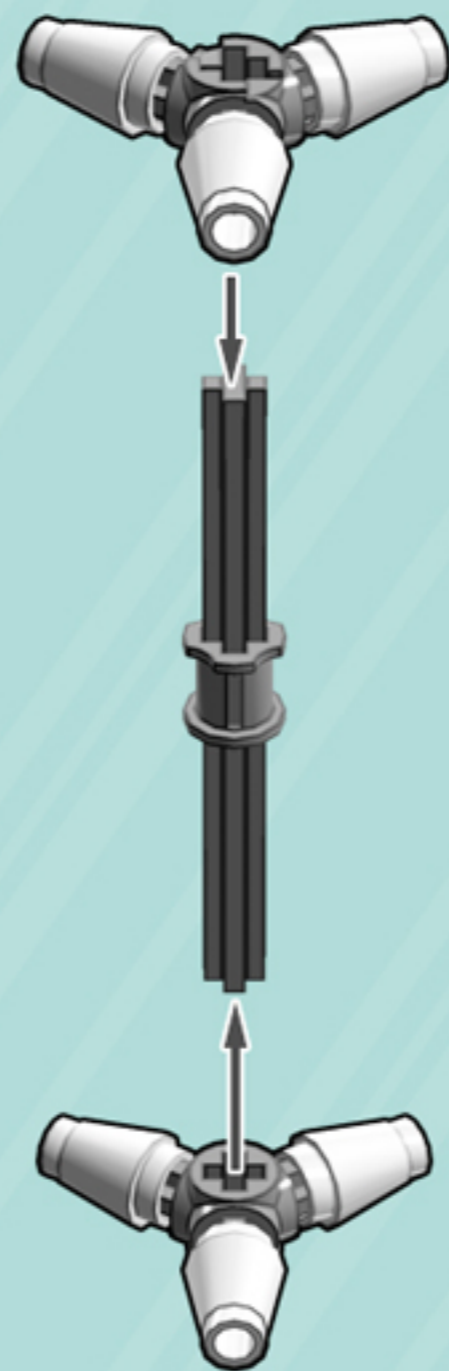

## ORNAMENT

*A LEGO® project by Chris McVeigh*  
*[chrismcveigh.com](http://chrismcveigh.com)*

Element ID	Color	Description	Quantity
6010831	Black	Round Plate 2X2 W/Eye	1
4640891	Dark Azur	Plate 2X6	6
4502595	Medium Stone Grey	3-Branch Cross Axle W/Cross H.	4
4211622	Medium Stone Grey	Bush For Cross Axle	1
4211805	Medium Stone Grey	Cross Axle 7M	1
4518400	White	Nose Cone Small 1X1	12
403201	White	Plate 2X2 Round	2
396001	White	Round Plate Ø32X6.4	2
6168612	White	Tile 2X2, Deg. 90, W/ Deg. 45 Cut	12

×6

*For more fun builds,  
please stop by [chrismcveigh.com](http://chrismcveigh.com),  
visit me at [facebook.com/c.mcveigh.photos](https://facebook.com/c.mcveigh.photos),  
or follow me on twitter [@actionfigured](https://twitter.com/actionfigured)*