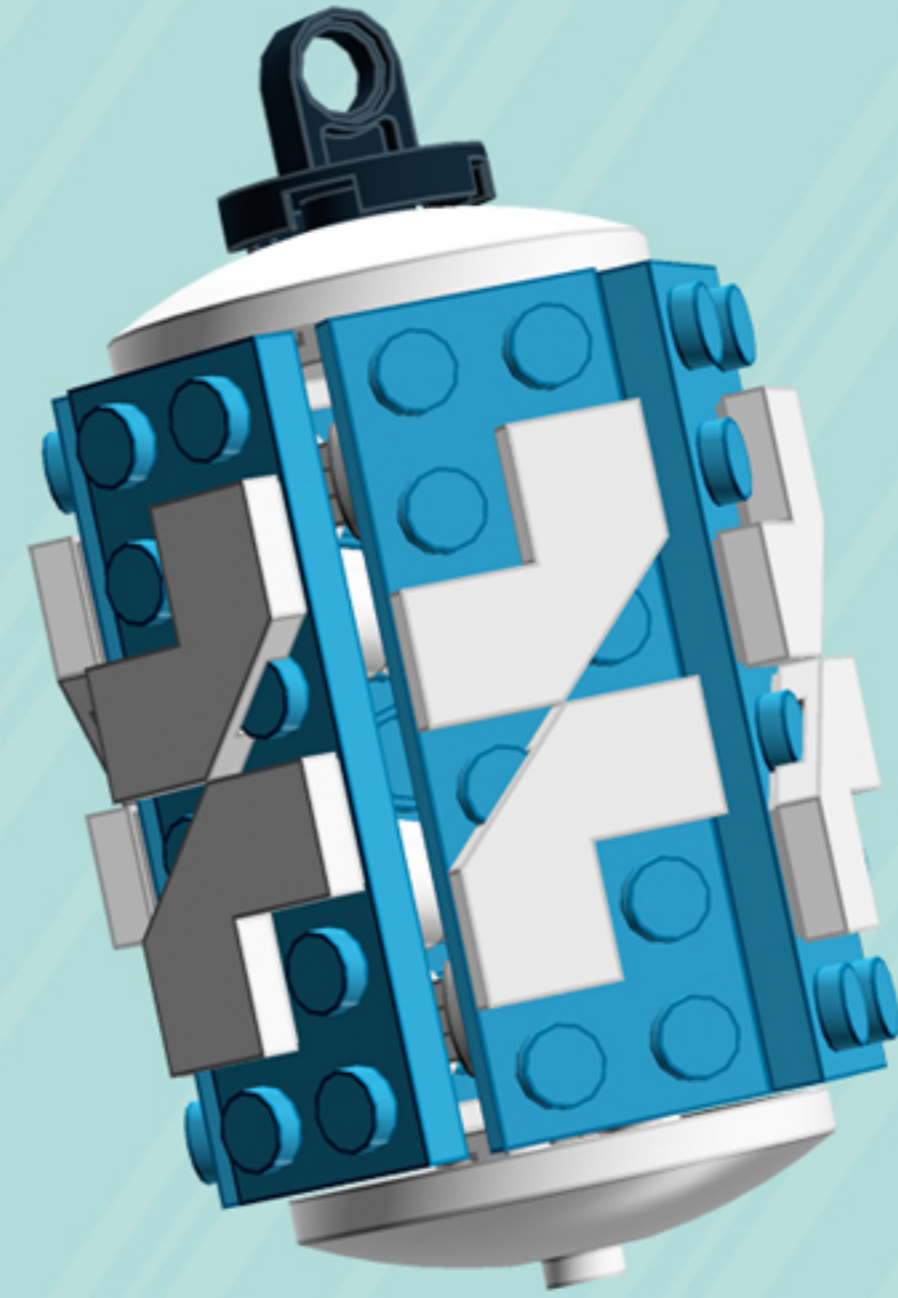

## ORNAMENT

*A LEGO® project by Chris McVeigh*  
*[chrismcveigh.com](http://chrismcveigh.com)*

Element ID	Color	Description	Quantity
6010831	Black	Round Plate 2X2 W/Eye	1
4640891	Dark Azur	Plate 2X6	6
4502595	Medium Stone Grey	3-Branch Cross Axle W/Cross H.	4
4211622	Medium Stone Grey	Bush For Cross Axle	1
4211805	Medium Stone Grey	Cross Axle 7M	1
4518400	White	Nose Cone Small 1X1	12
403201	White	Plate 2X2 Round	2
396001	White	Round Plate Ø32X6.4	2
6168612	White	Tile 2X2, Deg. 90, W/ Deg. 45 Cut	12