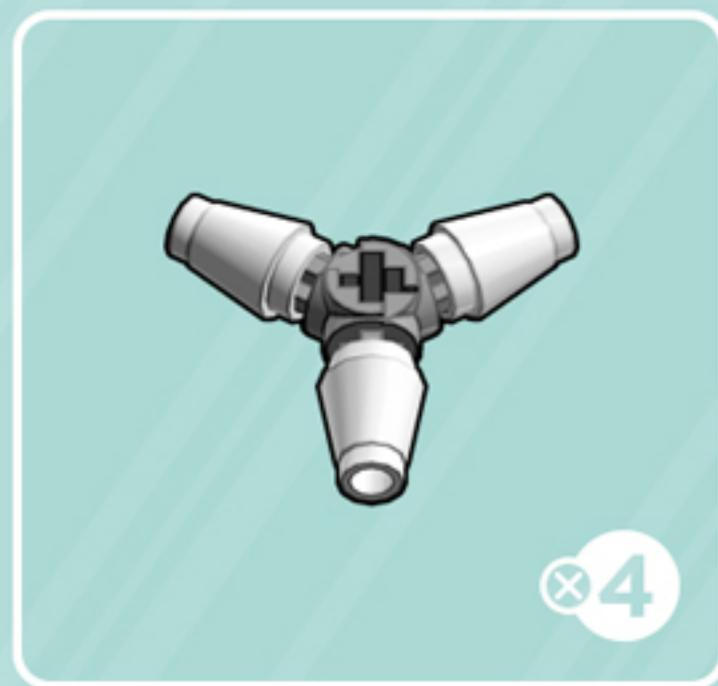

## ORNAMENT

*A LEGO® project by Chris McVeigh*  
*[chrismcveigh.com](http://chrismcveigh.com)*

Element ID	Color	Description	Quantity
6010831	Black	Round Plate 2X2 W/Eye	1
4640891	Dark Azur	Plate 2X6	6
4502595	Medium Stone Grey	3-Branch Cross Axle W/Cross H.	4
4211622	Medium Stone Grey	Bush For Cross Axle	1
4211805	Medium Stone Grey	Cross Axle 7M	1
4518400	White	Nose Cone Small 1X1	12
403201	White	Plate 2X2 Round	2
396001	White	Round Plate Ø32X6.4	2
6168612	White	Tile 2X2, Deg. 90, W/ Deg. 45 Cut	12