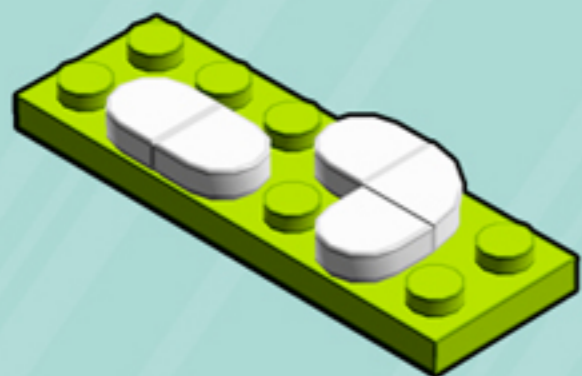

Reflex

ORNAMENT

A LEGO® project by Chris McVeigh
chrismcveigh.com

• LIME •

Element ID	Color	Description	Quantity
6010831	Black	Round Plate 2X2 W/Eye	1
4621548	Bright Yellowish Green	Plate 2X6	6
4502595	Medium Stone Grey	3-Branch Cross Axle W/Cross H.	4
4211622	Medium Stone Grey	Bush For Cross Axle	1
4211805	Medium Stone Grey	Cross Axle 7M	1
6172366	White	1/4 Circle Tile 1X1	6
6131655	White	Flat Tile 1X1 1/2 Circle	24
4518400	White	Nose Cone Small 1X1	12
403201	White	Plate 2X2 Round	2
396001	White	Round Plate Ø32X6.4	2