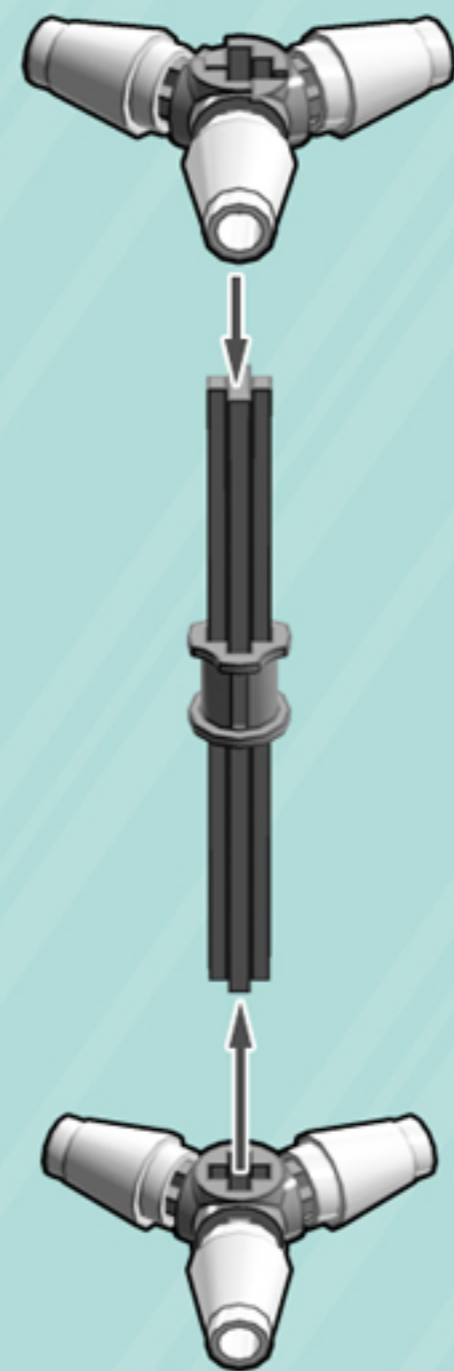

Reflex

ORNAMENT

A LEGO® project by Chris McVeigh
chrismcveigh.com

• LIME •

Element ID	Color	Description	Quantity
6010831	Black	Round Plate 2X2 W/Eye	1
4621548	Bright Yellowish Green	Plate 2X6	6
4502595	Medium Stone Grey	3-Branch Cross Axle W/Cross H.	4
4211622	Medium Stone Grey	Bush For Cross Axle	1
4211805	Medium Stone Grey	Cross Axle 7M	1
6172366	White	1/4 Circle Tile 1X1	6
6131655	White	Flat Tile 1X1 1/2 Circle	24
4518400	White	Nose Cone Small 1X1	12
403201	White	Plate 2X2 Round	2
396001	White	Round Plate Ø32X6.4	2