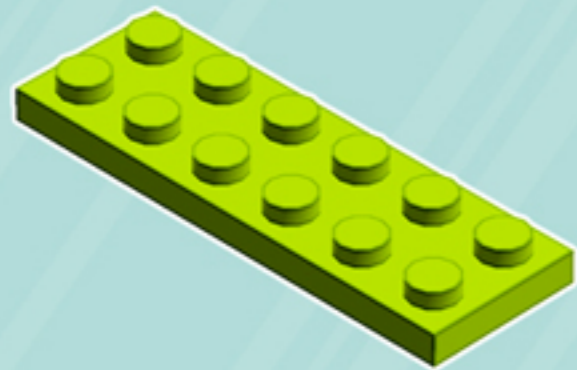

Reflex

ORNAMENT

A LEGO® project by Chris McVeigh
chrismcveigh.com

• LIME •

Element ID	Color	Description	Quantity
6010831	Black	Round Plate 2X2 W/Eye	1
4621548	Bright Yellowish Green	Plate 2X6	6
4502595	Medium Stone Grey	3-Branch Cross Axle W/Cross H.	4
4211622	Medium Stone Grey	Bush For Cross Axle	1
4211805	Medium Stone Grey	Cross Axle 7M	1
6172366	White	1/4 Circle Tile 1X1	6
6131655	White	Flat Tile 1X1 1/2 Circle	24
4518400	White	Nose Cone Small 1X1	12
403201	White	Plate 2X2 Round	2
396001	White	Round Plate Ø32X6.4	2