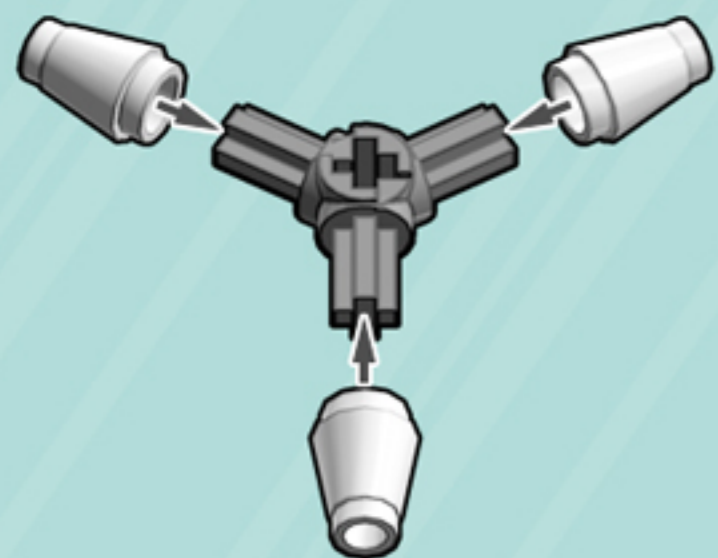

Reflex

ORNAMENT

A LEGO® project by Chris McVeigh
chrismcveigh.com

• LIME •

Element ID	Color	Description	Quantity
6010831	Black	Round Plate 2X2 W/Eye	1
4621548	Bright Yellowish Green	Plate 2X6	6
4502595	Medium Stone Grey	3-Branch Cross Axle W/Cross H.	4
4211622	Medium Stone Grey	Bush For Cross Axle	1
4211805	Medium Stone Grey	Cross Axle 7M	1
6172366	White	1/4 Circle Tile 1X1	6
6131655	White	Flat Tile 1X1 1/2 Circle	24
4518400	White	Nose Cone Small 1X1	12
403201	White	Plate 2X2 Round	2
396001	White	Round Plate Ø32X6.4	2