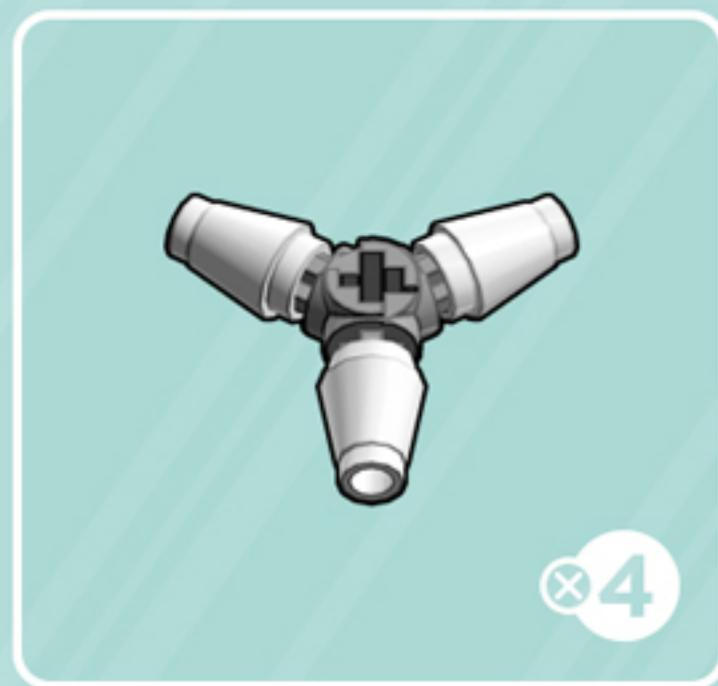

Reflex

ORNAMENT

A LEGO® project by Chris McVeigh
chrismcveigh.com

• LIME •

Element ID	Color	Description	Quantity
6010831	Black	Round Plate 2X2 W/Eye	1
4621548	Bright Yellowish Green	Plate 2X6	6
4502595	Medium Stone Grey	3-Branch Cross Axle W/Cross H.	4
4211622	Medium Stone Grey	Bush For Cross Axle	1
4211805	Medium Stone Grey	Cross Axle 7M	1
6172366	White	1/4 Circle Tile 1X1	6
6131655	White	Flat Tile 1X1 1/2 Circle	24
4518400	White	Nose Cone Small 1X1	12
403201	White	Plate 2X2 Round	2
396001	White	Round Plate Ø32X6.4	2