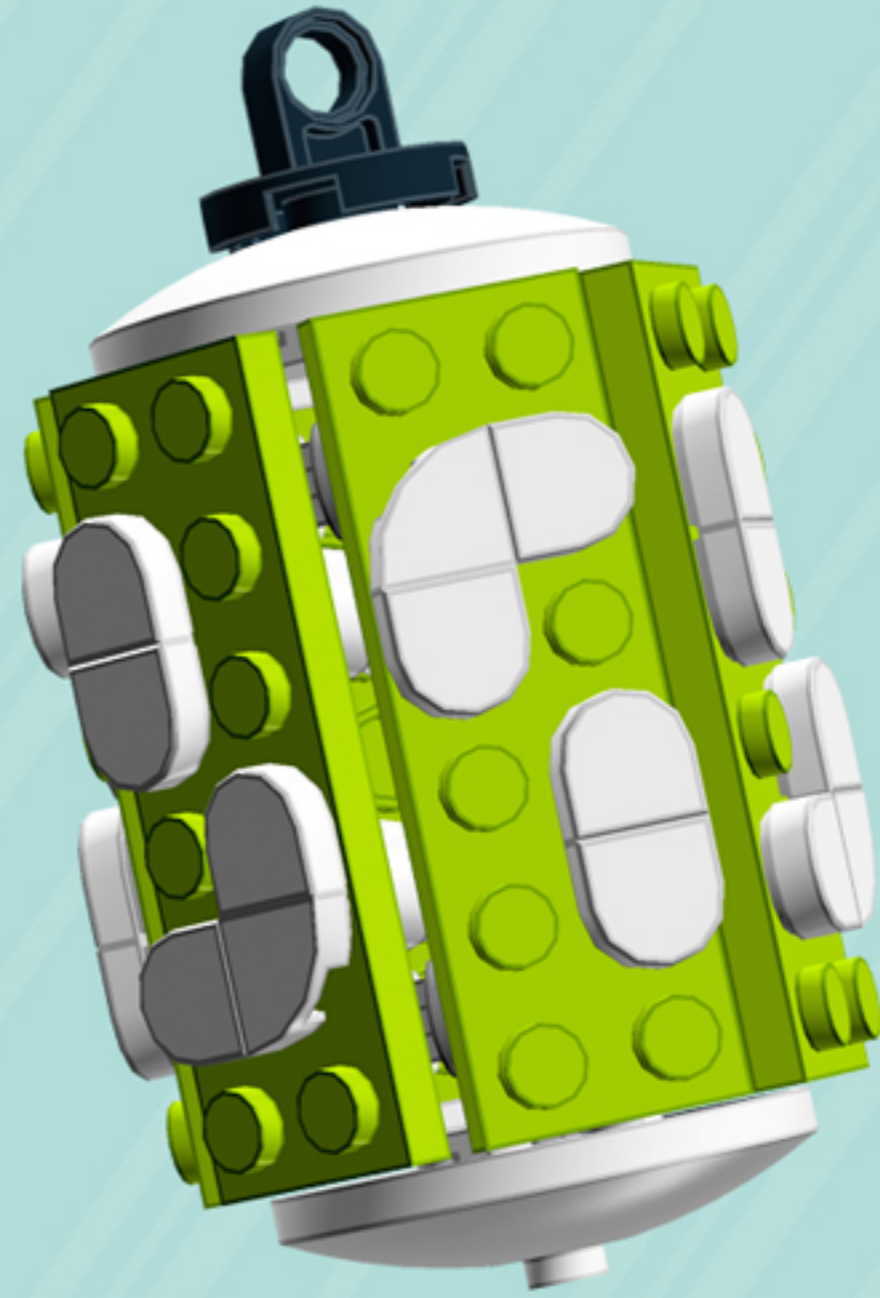

Reflex

ORNAMENT

A LEGO® project by Chris McVeigh
chrismcveigh.com

• LIME •

Element ID	Color	Description	Quantity
6010831	Black	Round Plate 2X2 W/Eye	1
4621548	Bright Yellowish Green	Plate 2X6	6
4502595	Medium Stone Grey	3-Branch Cross Axle W/Cross H.	4
4211622	Medium Stone Grey	Bush For Cross Axle	1
4211805	Medium Stone Grey	Cross Axle 7M	1
6172366	White	1/4 Circle Tile 1X1	6
6131655	White	Flat Tile 1X1 1/2 Circle	24
4518400	White	Nose Cone Small 1X1	12
403201	White	Plate 2X2 Round	2
396001	White	Round Plate Ø32X6.4	2