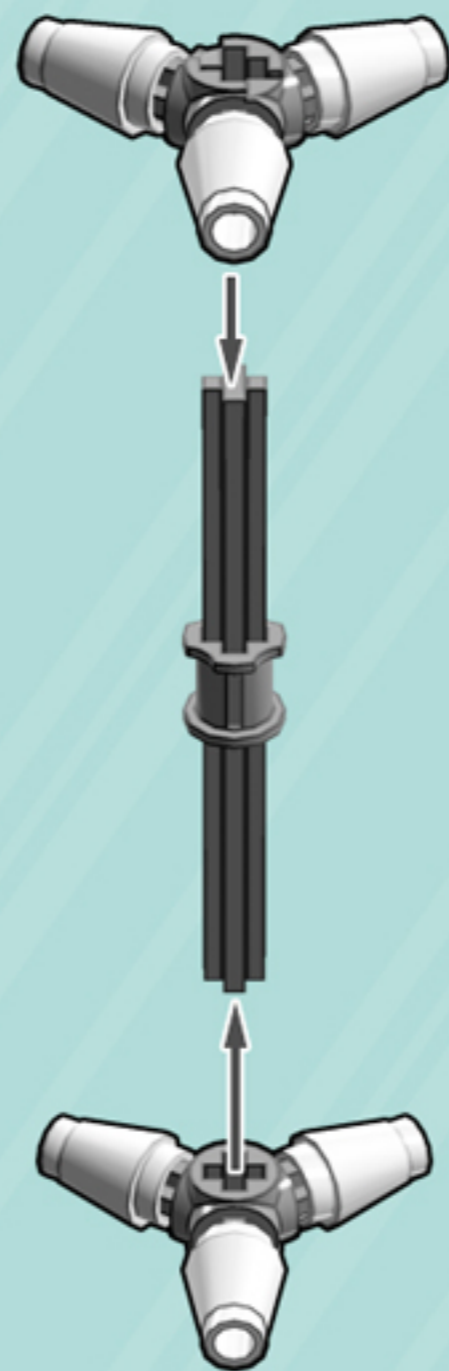

# Reflex

ORNAMENT

*A LEGO® project by Chris McVeigh*  
*[chrismcveigh.com](http://chrismcveigh.com)*

• MAGENTA •

Element ID	Color	Description	Quantity
6010831	Black	Round Plate 2X2 W/Eye	1
6186656	Bright Reddish Violet	Plate 2X6	6
4502595	Medium Stone Grey	3-Branch Cross Axle W/Cross H.	4
4211622	Medium Stone Grey	Bush For Cross Axle	1
4211805	Medium Stone Grey	Cross Axle 7M	1
6058329	White	Flat Tile Corner 1X2X2	6
4518400	White	Nose Cone Small 1X1	12
403201	White	Plate 2X2 Round	2
396001	White	Round Plate Ø32X6.4	2
6172674	White	Tile 2X2, W/ Bow	6

×6

*For more fun builds,  
please stop by [chrismcveigh.com](http://chrismcveigh.com),  
visit me at [facebook.com/c.mcveigh.photos](https://facebook.com/c.mcveigh.photos),  
or follow me on twitter [@actionfigured](https://twitter.com/actionfigured)*