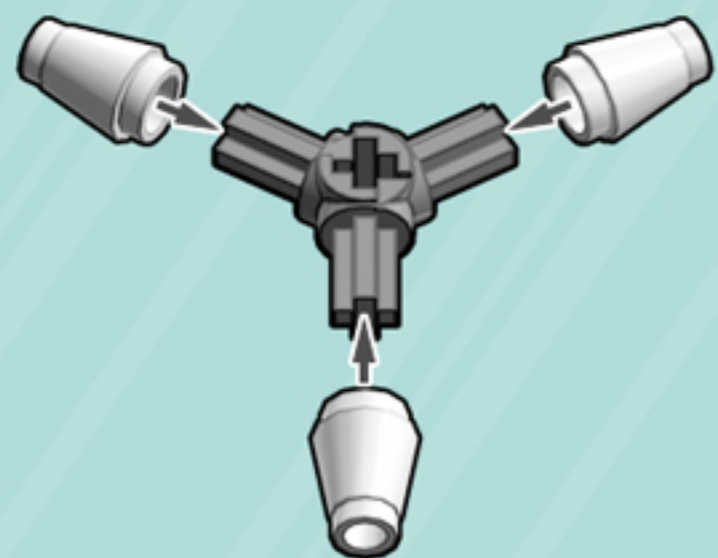

# Reflex

ORNAMENT

*A LEGO® project by Chris McVeigh*  
*[chrismcveigh.com](http://chrismcveigh.com)*

• MAGENTA •

Element ID	Color	Description	Quantity
6010831	Black	Round Plate 2X2 W/Eye	1
6186656	Bright Reddish Violet	Plate 2X6	6
4502595	Medium Stone Grey	3-Branch Cross Axle W/Cross H.	4
4211622	Medium Stone Grey	Bush For Cross Axle	1
4211805	Medium Stone Grey	Cross Axle 7M	1
6058329	White	Flat Tile Corner 1X2X2	6
4518400	White	Nose Cone Small 1X1	12
403201	White	Plate 2X2 Round	2
396001	White	Round Plate Ø32X6.4	2
6172674	White	Tile 2X2, W/ Bow	6