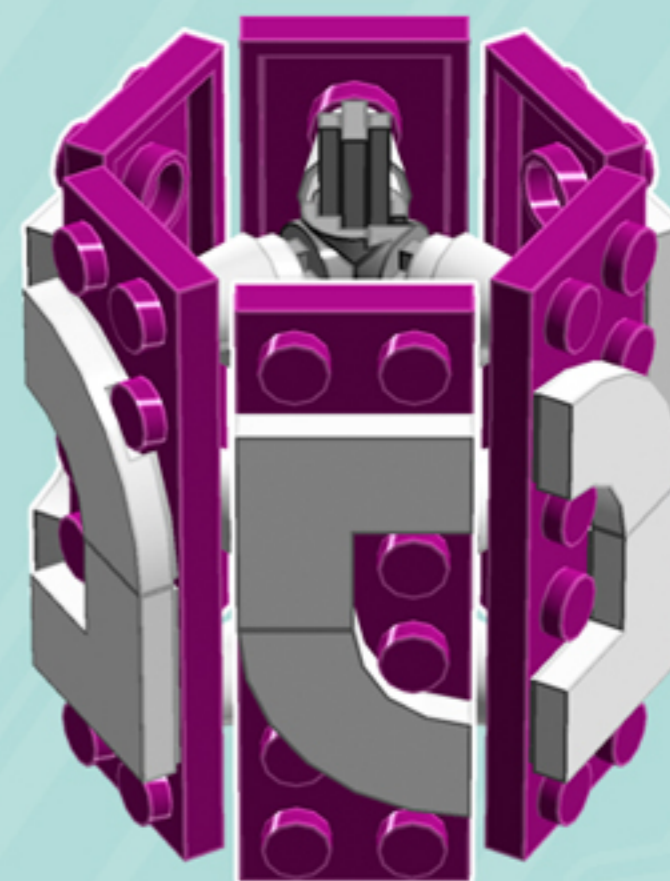

# Reflex

ORNAMENT

*A LEGO® project by Chris McVeigh*  
*[chrismcveigh.com](http://chrismcveigh.com)*

• MAGENTA •

Element ID	Color	Description	Quantity
6010831	Black	Round Plate 2X2 W/Eye	1
6186656	Bright Reddish Violet	Plate 2X6	6
4502595	Medium Stone Grey	3-Branch Cross Axle W/Cross H.	4
4211622	Medium Stone Grey	Bush For Cross Axle	1
4211805	Medium Stone Grey	Cross Axle 7M	1
6058329	White	Flat Tile Corner 1X2X2	6
4518400	White	Nose Cone Small 1X1	12
403201	White	Plate 2X2 Round	2
396001	White	Round Plate Ø32X6.4	2
6172674	White	Tile 2X2, W/ Bow	6

×6

*For more fun builds,  
please stop by [chrismcveigh.com](http://chrismcveigh.com),  
visit me at [facebook.com/c.mcveigh.photos](https://facebook.com/c.mcveigh.photos),  
or follow me on twitter [@actionfigured](https://twitter.com/actionfigured)*