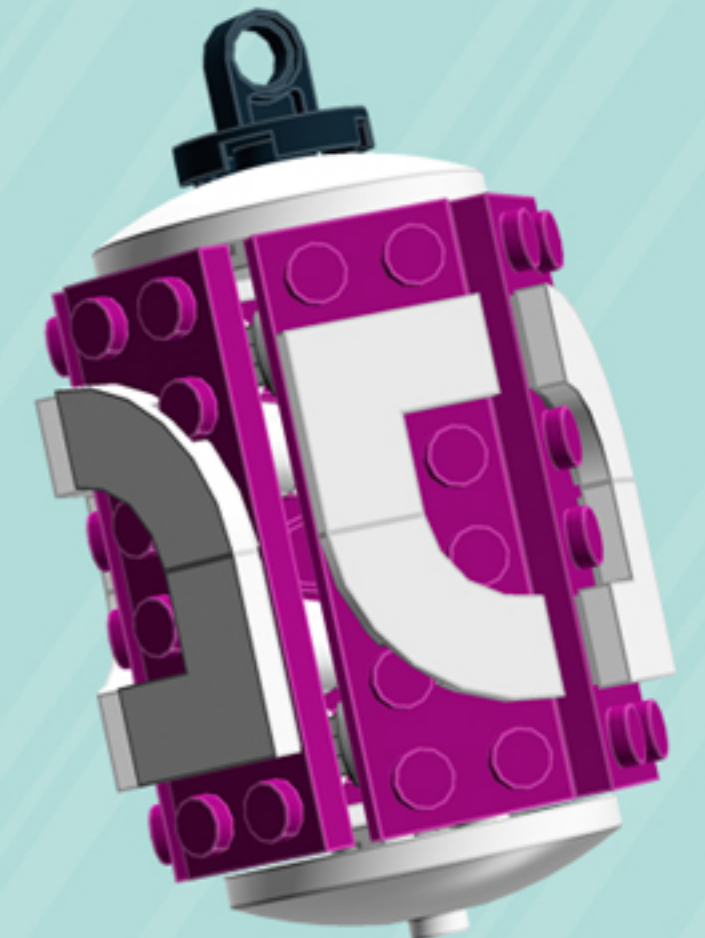

# Reflex

ORNAMENT

*A LEGO® project by Chris McVeigh*  
*[chrismcveigh.com](http://chrismcveigh.com)*

• MAGENTA •

Element ID	Color	Description	Quantity
6010831	Black	Round Plate 2X2 W/Eye	1
6186656	Bright Reddish Violet	Plate 2X6	6
4502595	Medium Stone Grey	3-Branch Cross Axle W/Cross H.	4
4211622	Medium Stone Grey	Bush For Cross Axle	1
4211805	Medium Stone Grey	Cross Axle 7M	1
6058329	White	Flat Tile Corner 1X2X2	6
4518400	White	Nose Cone Small 1X1	12
403201	White	Plate 2X2 Round	2
396001	White	Round Plate Ø32X6.4	2
6172674	White	Tile 2X2, W/ Bow	6

×6

*For more fun builds,  
please stop by [chrismcveigh.com](http://chrismcveigh.com),  
visit me at [facebook.com/c.mcveigh.photos](https://facebook.com/c.mcveigh.photos),  
or follow me on twitter [@actionfigured](https://twitter.com/actionfigured)*