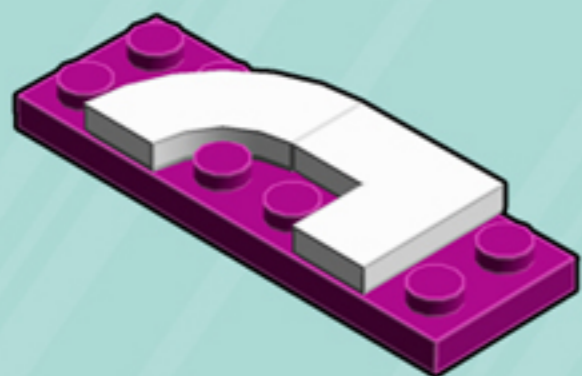

# Reflex

ORNAMENT

*A LEGO® project by Chris McVeigh*  
*[chrismcveigh.com](http://chrismcveigh.com)*

• MAGENTA •

Element ID	Color	Description	Quantity
6010831	Black	Round Plate 2X2 W/Eye	1
6186656	Bright Reddish Violet	Plate 2X6	6
4502595	Medium Stone Grey	3-Branch Cross Axle W/Cross H.	4
4211622	Medium Stone Grey	Bush For Cross Axle	1
4211805	Medium Stone Grey	Cross Axle 7M	1
6058329	White	Flat Tile Corner 1X2X2	6
4518400	White	Nose Cone Small 1X1	12
403201	White	Plate 2X2 Round	2
396001	White	Round Plate Ø32X6.4	2
6172674	White	Tile 2X2, W/ Bow	6