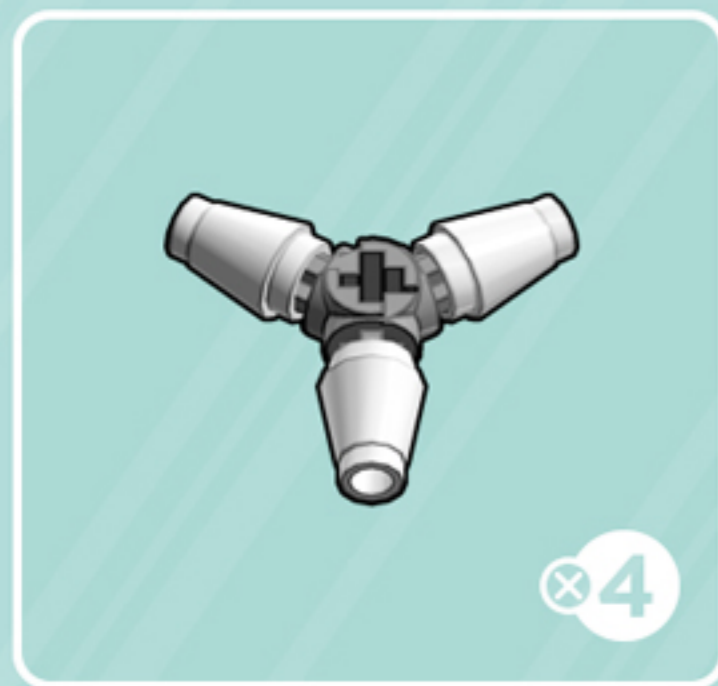

# Reflex

ORNAMENT

*A LEGO® project by Chris McVeigh*  
*[chrismcveigh.com](http://chrismcveigh.com)*

• MAGENTA •

Element ID	Color	Description	Quantity
6010831	Black	Round Plate 2X2 W/Eye	1
6186656	Bright Reddish Violet	Plate 2X6	6
4502595	Medium Stone Grey	3-Branch Cross Axle W/Cross H.	4
4211622	Medium Stone Grey	Bush For Cross Axle	1
4211805	Medium Stone Grey	Cross Axle 7M	1
6058329	White	Flat Tile Corner 1X2X2	6
4518400	White	Nose Cone Small 1X1	12
403201	White	Plate 2X2 Round	2
396001	White	Round Plate Ø32X6.4	2
6172674	White	Tile 2X2, W/ Bow	6