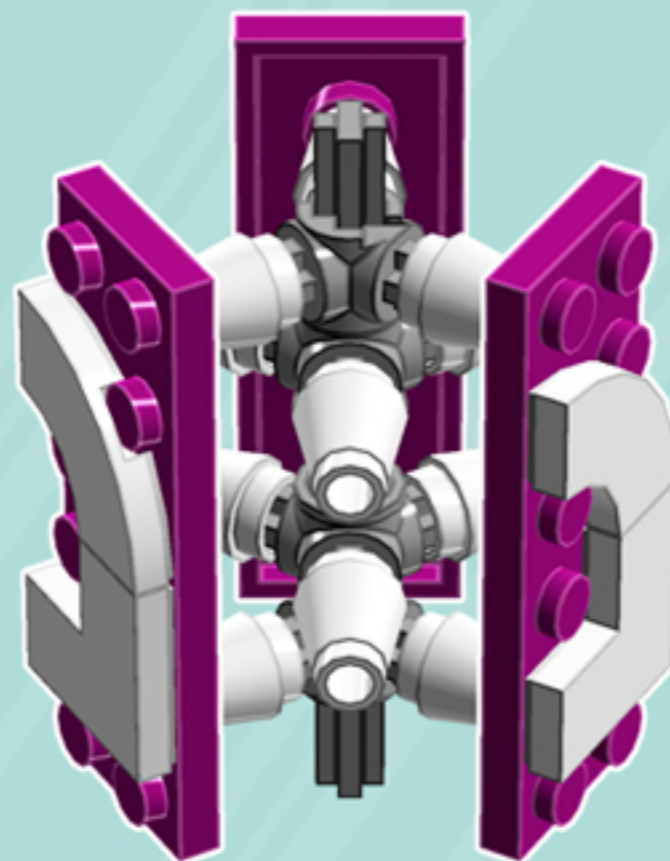

# Reflex

ORNAMENT

*A LEGO® project by Chris McVeigh*  
*[chrismcveigh.com](http://chrismcveigh.com)*

• MAGENTA •

Element ID	Color	Description	Quantity
6010831	Black	Round Plate 2X2 W/Eye	1
6186656	Bright Reddish Violet	Plate 2X6	6
4502595	Medium Stone Grey	3-Branch Cross Axle W/Cross H.	4
4211622	Medium Stone Grey	Bush For Cross Axle	1
4211805	Medium Stone Grey	Cross Axle 7M	1
6058329	White	Flat Tile Corner 1X2X2	6
4518400	White	Nose Cone Small 1X1	12
403201	White	Plate 2X2 Round	2
396001	White	Round Plate Ø32X6.4	2
6172674	White	Tile 2X2, W/ Bow	6

×6

*For more fun builds,  
please stop by [chrismcveigh.com](http://chrismcveigh.com),  
visit me at [facebook.com/c.mcveigh.photos](https://facebook.com/c.mcveigh.photos),  
or follow me on twitter [@actionfigured](https://twitter.com/actionfigured)*