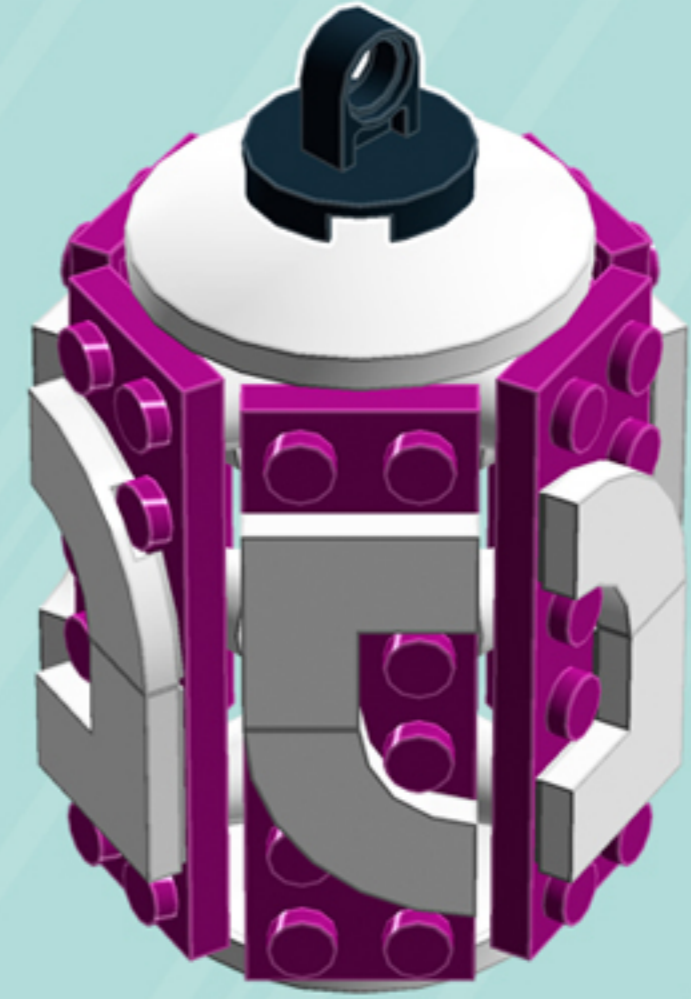

# Reflex

ORNAMENT

*A LEGO® project by Chris McVeigh*  
*[chrismcveigh.com](http://chrismcveigh.com)*

• MAGENTA •

Element ID	Color	Description	Quantity
6010831	Black	Round Plate 2X2 W/Eye	1
6186656	Bright Reddish Violet	Plate 2X6	6
4502595	Medium Stone Grey	3-Branch Cross Axle W/Cross H.	4
4211622	Medium Stone Grey	Bush For Cross Axle	1
4211805	Medium Stone Grey	Cross Axle 7M	1
6058329	White	Flat Tile Corner 1X2X2	6
4518400	White	Nose Cone Small 1X1	12
403201	White	Plate 2X2 Round	2
396001	White	Round Plate Ø32X6.4	2
6172674	White	Tile 2X2, W/ Bow	6

×6

*For more fun builds,  
please stop by [chrismcveigh.com](http://chrismcveigh.com),  
visit me at [facebook.com/c.mcveigh.photos](https://facebook.com/c.mcveigh.photos),  
or follow me on twitter [@actionfigured](https://twitter.com/actionfigured)*