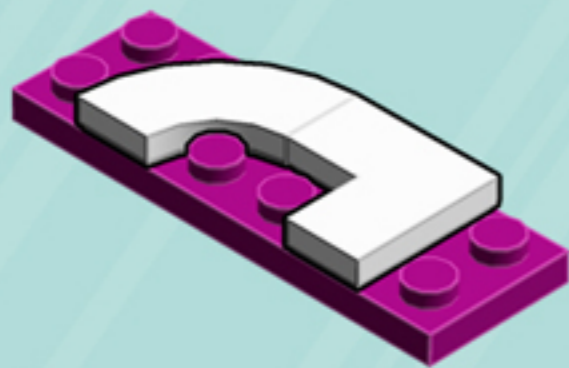

# Reflex

ORNAMENT

*A LEGO® project by Chris McVeigh*  
*[chrismcveigh.com](http://chrismcveigh.com)*

• MAGENTA •

Element ID	Color	Description	Quantity
6010831	Black	Round Plate 2X2 W/Eye	1
6186656	Bright Reddish Violet	Plate 2X6	6
4502595	Medium Stone Grey	3-Branch Cross Axle W/Cross H.	4
4211622	Medium Stone Grey	Bush For Cross Axle	1
4211805	Medium Stone Grey	Cross Axle 7M	1
6058329	White	Flat Tile Corner 1X2X2	6
4518400	White	Nose Cone Small 1X1	12
403201	White	Plate 2X2 Round	2
396001	White	Round Plate Ø32X6.4	2
6172674	White	Tile 2X2, W/ Bow	6