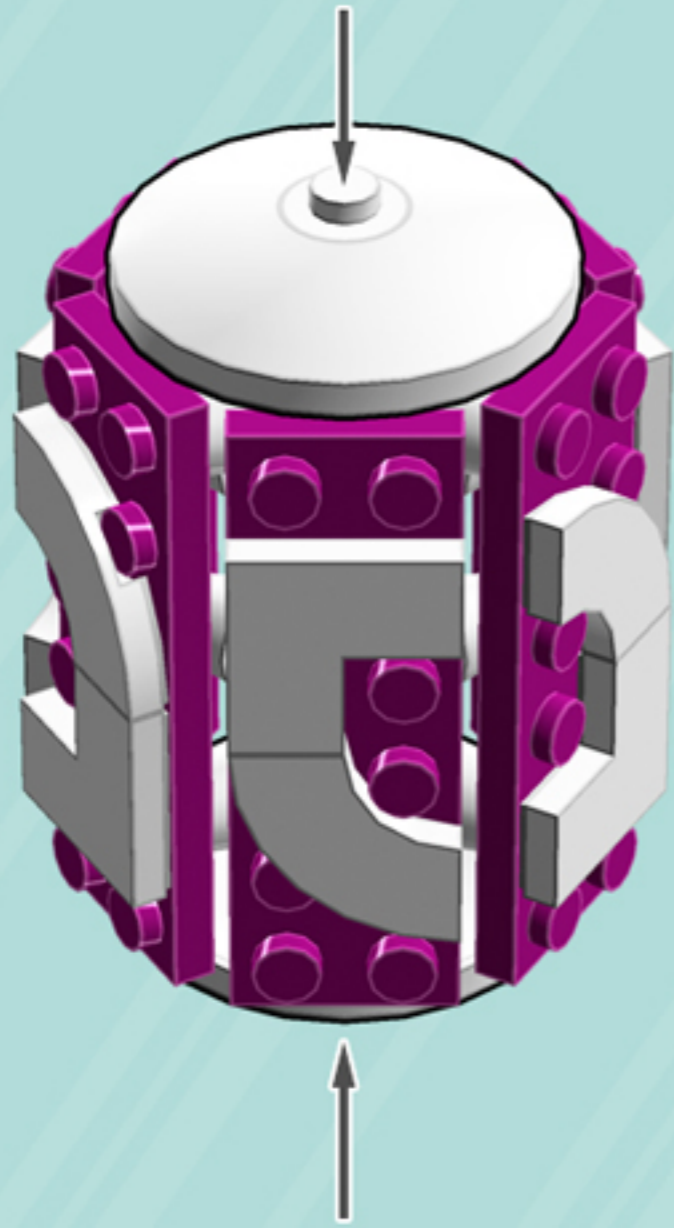

# Reflex

ORNAMENT

*A LEGO® project by Chris McVeigh*  
*[chrismcveigh.com](http://chrismcveigh.com)*

• MAGENTA •

Element ID	Color	Description	Quantity
6010831	Black	Round Plate 2X2 W/Eye	1
6186656	Bright Reddish Violet	Plate 2X6	6
4502595	Medium Stone Grey	3-Branch Cross Axle W/Cross H.	4
4211622	Medium Stone Grey	Bush For Cross Axle	1
4211805	Medium Stone Grey	Cross Axle 7M	1
6058329	White	Flat Tile Corner 1X2X2	6
4518400	White	Nose Cone Small 1X1	12
403201	White	Plate 2X2 Round	2
396001	White	Round Plate Ø32X6.4	2
6172674	White	Tile 2X2, W/ Bow	6

×6

*For more fun builds,  
please stop by [chrismcveigh.com](http://chrismcveigh.com),  
visit me at [facebook.com/c.mcveigh.photos](https://facebook.com/c.mcveigh.photos),  
or follow me on twitter [@actionfigured](https://twitter.com/actionfigured)*