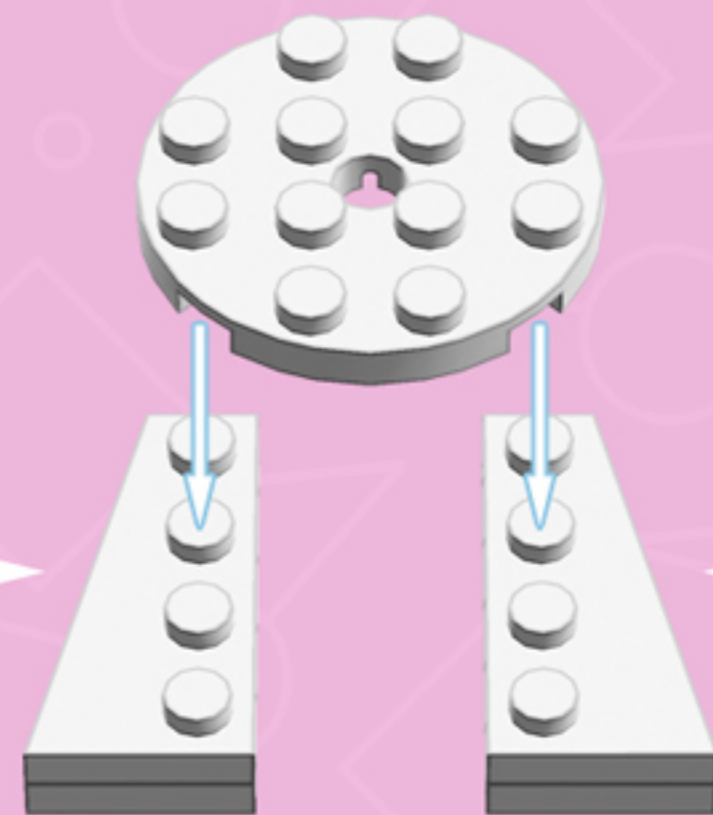

CHOCOLATE Cake

A LEGO® project by Chris McVeigh
chrismcveigh.com

• PINK TRIM •

v3.0

	Element ID	Color	Description	Quantity
	4211201	Reddish Brown	Brick 2X4	1
	4211194	Reddish Brown	Flat Tile 1X4	3
	4579690	Reddish Brown	Flat Tile 2X4	4
	4211190	Reddish Brown	Plate 1X4	3
	4211186	Reddish Brown	Plate 2X4	4
	4211211	Reddish Brown	Plate 2X8	4
	6035291	Reddish Brown	Roof Tile 1X2X2/3, Abs	4
	4524365	Tr. Br. Orange	Globe W. 3.2 Stick	1
	4277926	White	Angle Plate 1X2 / 2X2	1
	4632566	White	Lamp Holder	4
	4161326	White	Left Plate 2X4 W/Angle	5
	302301	White	Plate 1X2	5

	Element ID	Color	Description	Quantity
	4222017	White	Plate 1X2 W. Stick 3.18	4
	4598527	White	Plate 1X2 W. Vertical Grip	4
	366601	White	Plate 1X6	2
	346001	White	Plate 1X8	2
	302101	White	Plate 2X3	3
	302001	White	Plate 2X4	9
	4515347	White	Plate 4X4 Round W. Snap	1
	4160857	White	Right Plate 2X4 W/Angle	5
	4504369	White	Roof Tile 1X1X2/3, Abs	2
	306201	White	Round Brick 1X1	3
	4517996	Light Purple	Plate 1X1 Round	7
	4216479	Bright Purple	Bracelet Upper Part	6

Things not adding up? You may have Chocolate Cake v2.0. You'll find the correct guide at chrismcveigh.com.

*For more fun builds,
please stop by chrismcveigh.com,
visit me at facebook.com/c.mcveigh.photos,
or follow me on twitter [@actionfigured](https://twitter.com/actionfigured)*