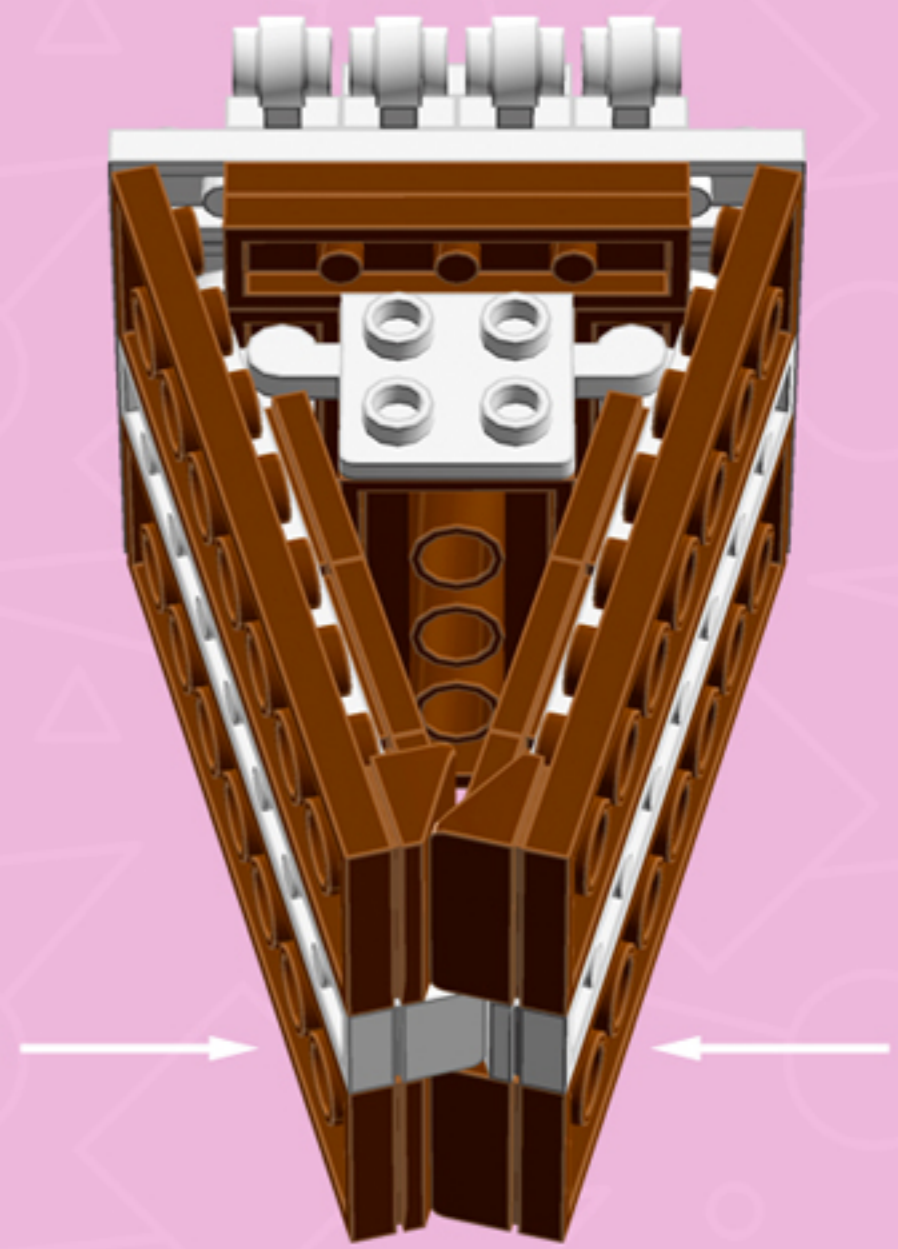

CHOCOLATE Cake

A LEGO® project by Chris McVeigh
chrismcveigh.com

• PINK TRIM •

v3.0

	Element ID	Color	Description	Quantity
	4211201	Reddish Brown	Brick 2X4	1
	4211194	Reddish Brown	Flat Tile 1X4	3
	4579690	Reddish Brown	Flat Tile 2X4	4
	4211190	Reddish Brown	Plate 1X4	3
	4211186	Reddish Brown	Plate 2X4	4
	4211211	Reddish Brown	Plate 2X8	4
	6035291	Reddish Brown	Roof Tile 1X2X2/3, Abs	4
	4524365	Tr. Br. Orange	Globe W. 3.2 Stick	1
	4277926	White	Angle Plate 1X2 / 2X2	1
	4632566	White	Lamp Holder	4
	4161326	White	Left Plate 2X4 W/Angle	5
	302301	White	Plate 1X2	5

	Element ID	Color	Description	Quantity
	4222017	White	Plate 1X2 W. Stick 3.18	4
	4598527	White	Plate 1X2 W. Vertical Grip	4
	366601	White	Plate 1X6	2
	346001	White	Plate 1X8	2
	302101	White	Plate 2X3	3
	302001	White	Plate 2X4	9
	4515347	White	Plate 4X4 Round W. Snap	1
	4160857	White	Right Plate 2X4 W/Angle	5
	4504369	White	Roof Tile 1X1X2/3, Abs	2
	306201	White	Round Brick 1X1	3
	4517996	Light Purple	Plate 1X1 Round	7
	4216479	Bright Purple	Bracelet Upper Part	6

Things not adding up? You may have Chocolate Cake v2.0. You'll find the correct guide at chrismcveigh.com.

*For more fun builds,
please stop by chrismcveigh.com,
visit me at facebook.com/c.mcveigh.photos,
or follow me on twitter [@actionfigured](https://twitter.com/actionfigured)*