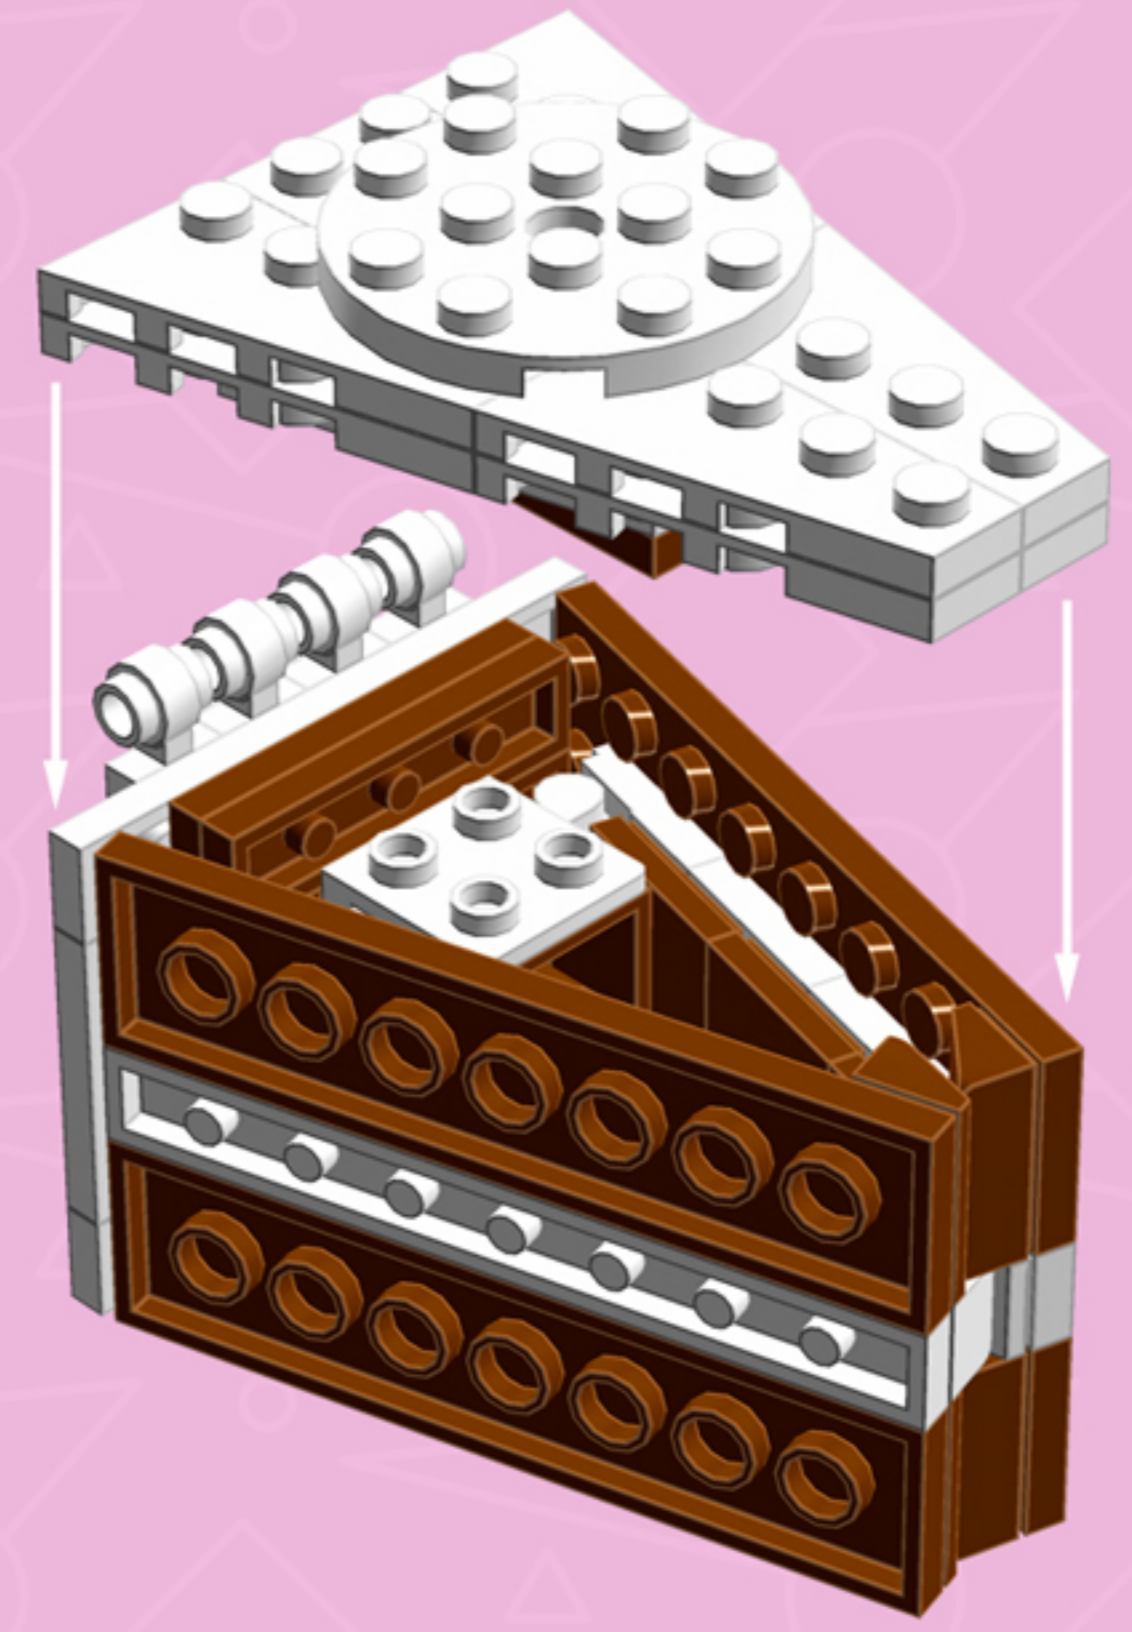

CHOCOLATE Cake

A LEGO® project by Chris McVeigh
chrismcveigh.com

• PINK TRIM •

v3.0

	Element ID	Color	Description	Quantity
	4211201	Reddish Brown	Brick 2X4	1
	4211194	Reddish Brown	Flat Tile 1X4	3
	4579690	Reddish Brown	Flat Tile 2X4	4
	4211190	Reddish Brown	Plate 1X4	3
	4211186	Reddish Brown	Plate 2X4	4
	4211211	Reddish Brown	Plate 2X8	4
	6035291	Reddish Brown	Roof Tile 1X2X2/3, Abs	4
	4524365	Tr. Br. Orange	Globe W. 3.2 Stick	1
	4277926	White	Angle Plate 1X2 / 2X2	1
	4632566	White	Lamp Holder	4
	4161326	White	Left Plate 2X4 W/Angle	5
	302301	White	Plate 1X2	5

	Element ID	Color	Description	Quantity
	4222017	White	Plate 1X2 W. Stick 3.18	4
	4598527	White	Plate 1X2 W. Vertical Grip	4
	366601	White	Plate 1X6	2
	346001	White	Plate 1X8	2
	302101	White	Plate 2X3	3
	302001	White	Plate 2X4	9
	4515347	White	Plate 4X4 Round W. Snap	1
	4160857	White	Right Plate 2X4 W/Angle	5
	4504369	White	Roof Tile 1X1X2/3, Abs	2
	306201	White	Round Brick 1X1	3
	4517996	Light Purple	Plate 1X1 Round	7
	4216479	Bright Purple	Bracelet Upper Part	6

Things not adding up? You may have Chocolate Cake v2.0. You'll find the correct guide at chrismcveigh.com.

*For more fun builds,
please stop by chrismcveigh.com,
visit me at facebook.com/c.mcveigh.photos,
or follow me on twitter [@actionfigured](https://twitter.com/actionfigured)*