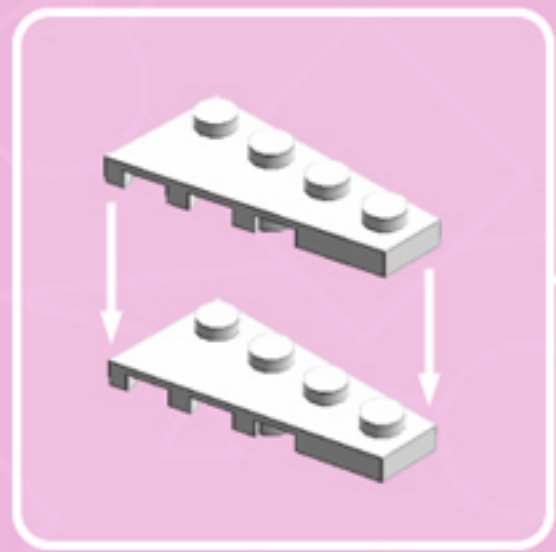

CHOCOLATE Cake

A LEGO® project by Chris McVeigh
chrismcveigh.com

• PINK TRIM •

v3.0

	Element ID	Color	Description	Quantity
	4211201	Reddish Brown	Brick 2X4	1
	4211194	Reddish Brown	Flat Tile 1X4	3
	4579690	Reddish Brown	Flat Tile 2X4	4
	4211190	Reddish Brown	Plate 1X4	3
	4211186	Reddish Brown	Plate 2X4	4
	4211211	Reddish Brown	Plate 2X8	4
	6035291	Reddish Brown	Roof Tile 1X2X2/3, Abs	4
	4524365	Tr. Br. Orange	Globe W. 3.2 Stick	1
	4277926	White	Angle Plate 1X2 / 2X2	1
	4632566	White	Lamp Holder	4
	4161326	White	Left Plate 2X4 W/Angle	5
	302301	White	Plate 1X2	5

	Element ID	Color	Description	Quantity
	4222017	White	Plate 1X2 W. Stick 3.18	4
	4598527	White	Plate 1X2 W. Vertical Grip	4
	366601	White	Plate 1X6	2
	346001	White	Plate 1X8	2
	302101	White	Plate 2X3	3
	302001	White	Plate 2X4	9
	4515347	White	Plate 4X4 Round W. Snap	1
	4160857	White	Right Plate 2X4 W/Angle	5
	4504369	White	Roof Tile 1X1X2/3, Abs	2
	306201	White	Round Brick 1X1	3
	4517996	Light Purple	Plate 1X1 Round	7
	4216479	Bright Purple	Bracelet Upper Part	6

Things not adding up? You may have Chocolate Cake v2.0. You'll find the correct guide at chrismcveigh.com.

*For more fun builds,
please stop by chrismcveigh.com,
visit me at facebook.com/c.mcveigh.photos,
or follow me on twitter [@actionfigured](https://twitter.com/actionfigured)*