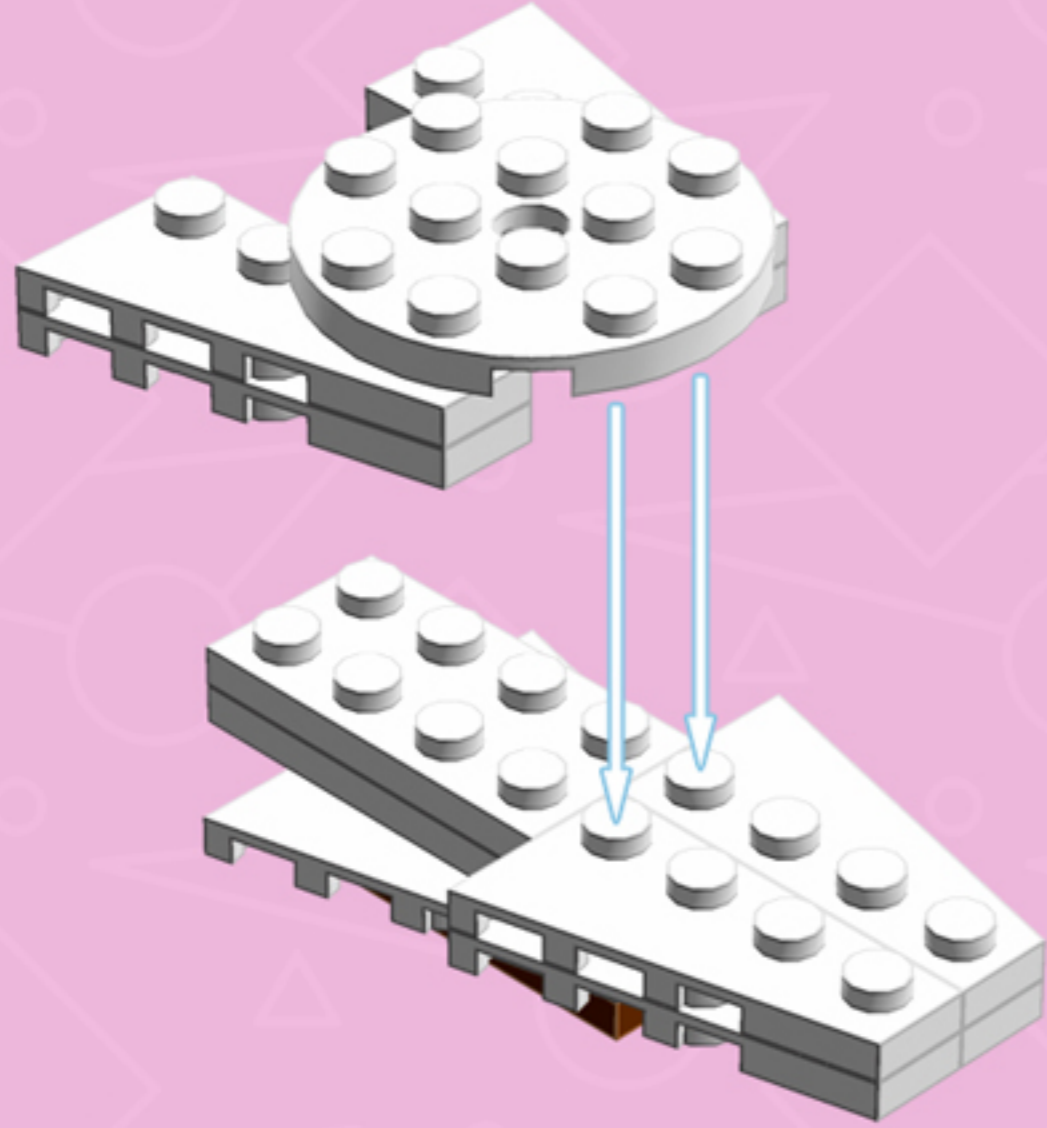

CHOCOLATE Cake

A LEGO® project by Chris McVeigh
chrismcveigh.com

• PINK TRIM •

v3.0

	Element ID	Color	Description	Quantity
	4211201	Reddish Brown	Brick 2X4	1
	4211194	Reddish Brown	Flat Tile 1X4	3
	4579690	Reddish Brown	Flat Tile 2X4	4
	4211190	Reddish Brown	Plate 1X4	3
	4211186	Reddish Brown	Plate 2X4	4
	4211211	Reddish Brown	Plate 2X8	4
	6035291	Reddish Brown	Roof Tile 1X2X2/3, Abs	4
	4524365	Tr. Br. Orange	Globe W. 3.2 Stick	1
	4277926	White	Angle Plate 1X2 / 2X2	1
	4632566	White	Lamp Holder	4
	4161326	White	Left Plate 2X4 W/Angle	5
	302301	White	Plate 1X2	5

	Element ID	Color	Description	Quantity
	4222017	White	Plate 1X2 W. Stick 3.18	4
	4598527	White	Plate 1X2 W. Vertical Grip	4
	366601	White	Plate 1X6	2
	346001	White	Plate 1X8	2
	302101	White	Plate 2X3	3
	302001	White	Plate 2X4	9
	4515347	White	Plate 4X4 Round W. Snap	1
	4160857	White	Right Plate 2X4 W/Angle	5
	4504369	White	Roof Tile 1X1X2/3, Abs	2
	306201	White	Round Brick 1X1	3
	4517996	Light Purple	Plate 1X1 Round	7
	4216479	Bright Purple	Bracelet Upper Part	6

Things not adding up? You may have Chocolate Cake v2.0. You'll find the correct guide at chrismcveigh.com.

*For more fun builds,
please stop by chrismcveigh.com,
visit me at facebook.com/c.mcveigh.photos,
or follow me on twitter [@actionfigured](https://twitter.com/actionfigured)*