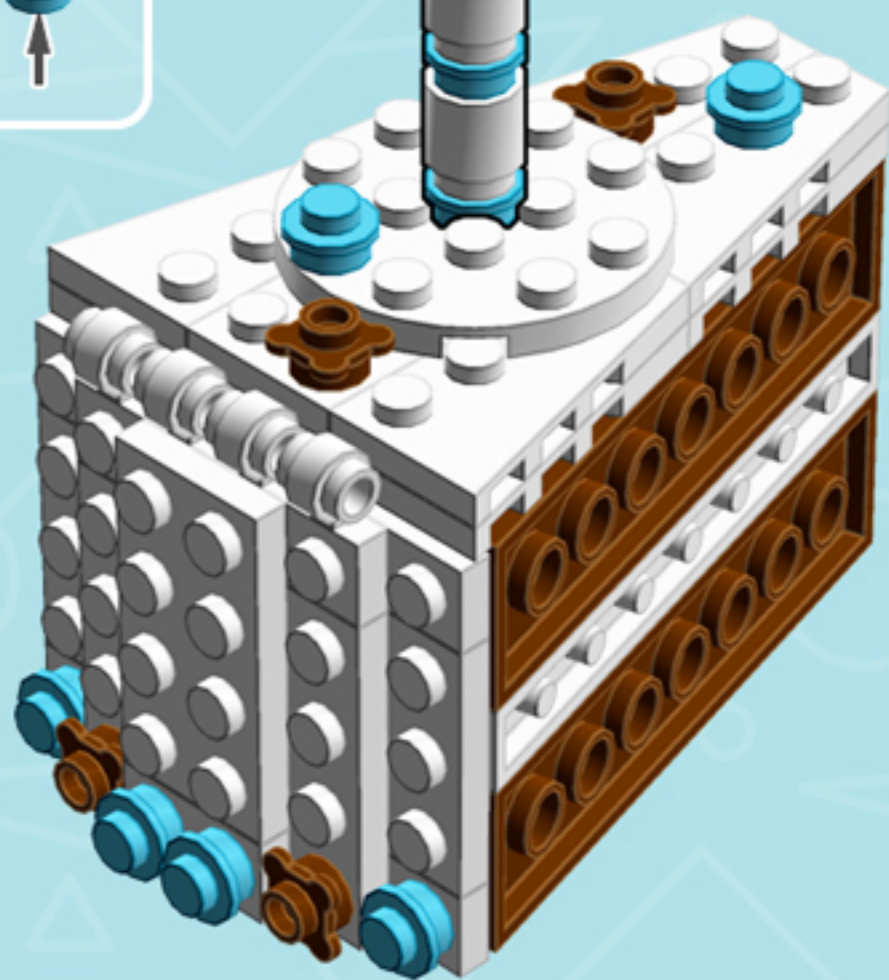

# CHOCOLATE Cake

A LEGO® project by Chris McVeigh  
[chrismcveigh.com](http://chrismcveigh.com)

• AZURE TRIM •

v3.0

Element ID	Color	Description	Quantity
6102986	Medium Azur	Plate 1X1 Round	9
4623429	Reddish Brown	Bracelet Upper Part	4
4211201	Reddish Brown	Brick 2X4	1
4211194	Reddish Brown	Flat Tile 1X4	3
4579690	Reddish Brown	Flat Tile 2X4	4
4211190	Reddish Brown	Plate 1X4	3
4211186	Reddish Brown	Plate 2X4	4
4211211	Reddish Brown	Plate 2X8	4
6035291	Reddish Brown	Roof Tile 1X2X2/3, Abs	4
4524365	Tr. Bright Orange	Globe W. 3.2 Stick	1
4615649	White	Angle Plate 1X2 / 2X2	1
4632566	White	Lamp Holder	4

Things not quite adding up? You may have an older version of Chocolate Cake. You'll find the correct building guide in the archives at [chrismcveigh.com](http://chrismcveigh.com).

*For more fun builds,  
please stop by [chrismcveigh.com](http://chrismcveigh.com),  
visit me at [facebook.com/c.mcveigh.photos](https://facebook.com/c.mcveigh.photos),  
or follow me on twitter [@actionfigured](https://twitter.com/actionfigured)*