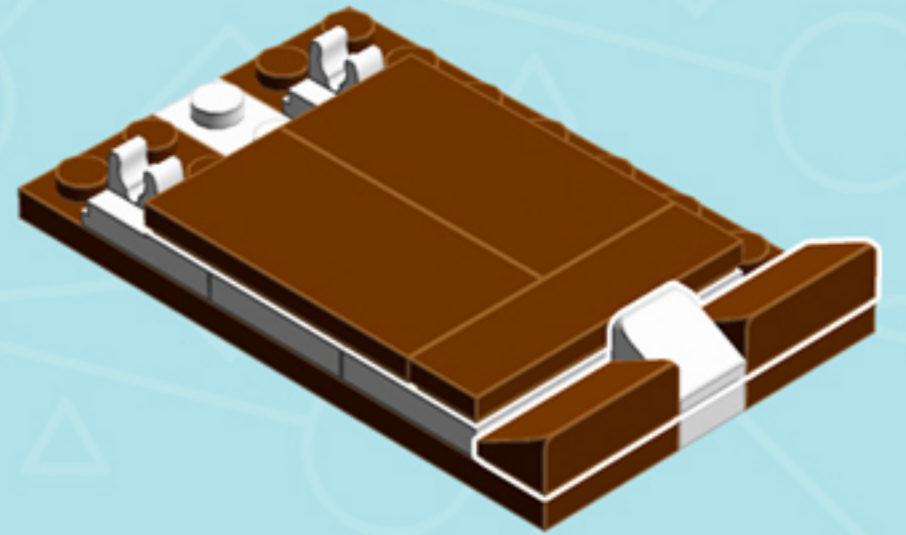

# CHOCOLATE Cake

A LEGO® project by Chris McVeigh  
[chrismcveigh.com](http://chrismcveigh.com)

• AZURE TRIM •

v3.0

Element ID	Color	Description	Quantity
6102986	Medium Azur	Plate 1X1 Round	9
4623429	Reddish Brown	Bracelet Upper Part	4
4211201	Reddish Brown	Brick 2X4	1
4211194	Reddish Brown	Flat Tile 1X4	3
4579690	Reddish Brown	Flat Tile 2X4	4
4211190	Reddish Brown	Plate 1X4	3
4211186	Reddish Brown	Plate 2X4	4
4211211	Reddish Brown	Plate 2X8	4
6035291	Reddish Brown	Roof Tile 1X2X2/3, Abs	4
4524365	Tr. Bright Orange	Globe W. 3.2 Stick	1
4615649	White	Angle Plate 1X2 / 2X2	1
4632566	White	Lamp Holder	4

Things not quite adding up? You may have an older version of Chocolate Cake. You'll find the correct building guide in the archives at [chrismcveigh.com](http://chrismcveigh.com).

*For more fun builds,  
please stop by [chrismcveigh.com](http://chrismcveigh.com),  
visit me at [facebook.com/c.mcveigh.photos](https://facebook.com/c.mcveigh.photos),  
or follow me on twitter [@actionfigured](https://twitter.com/actionfigured)*