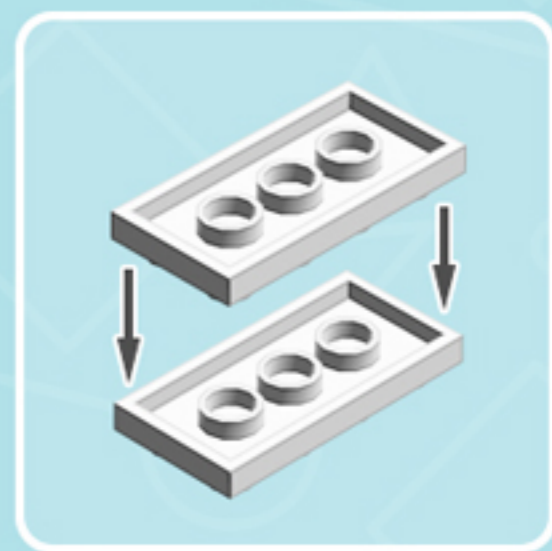

Element ID	Color	Description	Quantity
4161326	White	Left Plate 2X4 W/Angle	5
302301	White	Plate 1X2	5
4222017	White	Plate 1X2 W. Stick 3.18	4
4598527	White	Plate 1X2 W. Vertical Grip	4
366601	White	Plate 1X6	2
346001	White	Plate 1X8	2
302101	White	Plate 2X3	3
302001	White	Plate 2X4	9
4515347	White	Plate 4X4 Round W. Snap	1
4160857	White	Right Plate 2X4 W/Angle	5
4504369	White	Roof Tile 1X1X2/3	2
306201	White	Round Brick 1X1	3

Things not quite adding up? You may have an older version of Chocolate Cake. You'll find the correct building guide in the archives at [chrismcveigh.com](http://chrismcveigh.com).

*For more fun builds,  
please stop by [chrismcveigh.com](http://chrismcveigh.com),  
visit me at [facebook.com/c.mcveigh.photos](https://facebook.com/c.mcveigh.photos),  
or follow me on twitter [@actionfigured](https://twitter.com/actionfigured)*