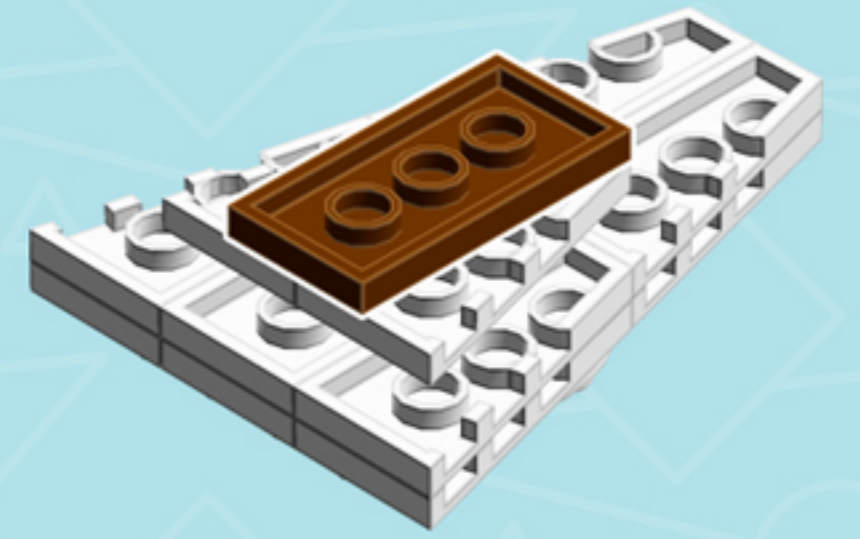

# CHOCOLATE Cake

A LEGO® project by Chris McVeigh  
[chrismcveigh.com](http://chrismcveigh.com)

• AZURE TRIM •

v3.0

Element ID	Color	Description	Quantity
6102986	Medium Azur	Plate 1X1 Round	9
4623429	Reddish Brown	Bracelet Upper Part	4
4211201	Reddish Brown	Brick 2X4	1
4211194	Reddish Brown	Flat Tile 1X4	3
4579690	Reddish Brown	Flat Tile 2X4	4
4211190	Reddish Brown	Plate 1X4	3
4211186	Reddish Brown	Plate 2X4	4
4211211	Reddish Brown	Plate 2X8	4
6035291	Reddish Brown	Roof Tile 1X2X2/3, Abs	4
4524365	Tr. Bright Orange	Globe W. 3.2 Stick	1
4615649	White	Angle Plate 1X2 / 2X2	1
4632566	White	Lamp Holder	4

Things not quite adding up? You may have an older version of Chocolate Cake. You'll find the correct building guide in the archives at [chrismcveigh.com](http://chrismcveigh.com).

*For more fun builds,  
please stop by [chrismcveigh.com](http://chrismcveigh.com),  
visit me at [facebook.com/c.mcveigh.photos](https://facebook.com/c.mcveigh.photos),  
or follow me on twitter [@actionfigured](https://twitter.com/actionfigured)*