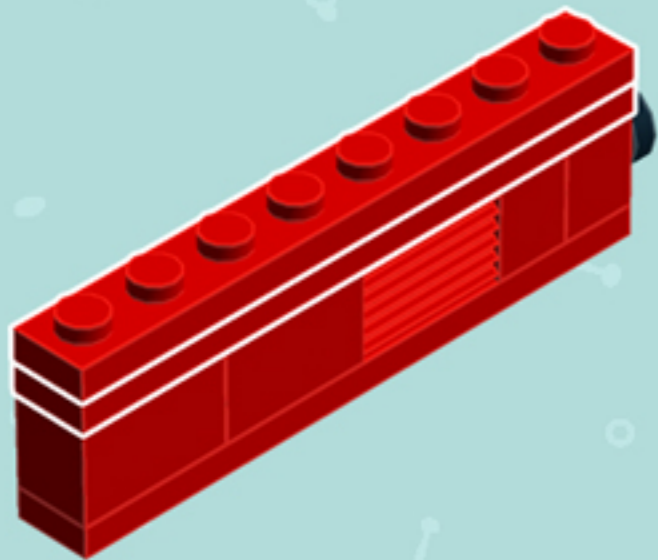

Element ID	Color	Description	Quantity
6055384	Medium Nougat	Flat Tile 1X1, Round "No. 18"	16
6167641	Medium Nougat	Plate 1X1 Round	4
6004990	Medium Stone Grey	Angular Plate 1.5 Bot. 1X2 1/2	2
4654580	Medium Stone Grey	Angular Plate 1.5 Bot. 1X2 2/2	4
6124825	Medium Stone Grey	Pl.Round 1X1 W. Throughg. Hole	4
4211398	Medium Stone Grey	Plate 1X2	3
4211473	Medium Stone Grey	Stick/Aerial	4
6078605	Reddish Brown	Carrot Top	2
4638658	Tr. Brown	Wall Element 1X2X2	2
6070698	White	Angular Plate 1.5 BOT. 1X2 1/2	2
6131655	White	Flat Tile 1X1 1/2 Circle	2
243101	White	Flat Tile 1X4	1
302301	White	Plate 1X2	2
6051511	White	Plate 1X2 W. 1 Knob	4
302001	White	Plate 2X4	3
241201	White	Radiator Grille 1X2	1

! Do not fully insert the axials into the plates. Insert them just enough to hold.

*For more fun builds,
please stop by chrismcveigh.com,
visit me at facebook.com/c.mcveigh.photos,
or follow me on twitter [@actionfigured](https://twitter.com/actionfigured)*