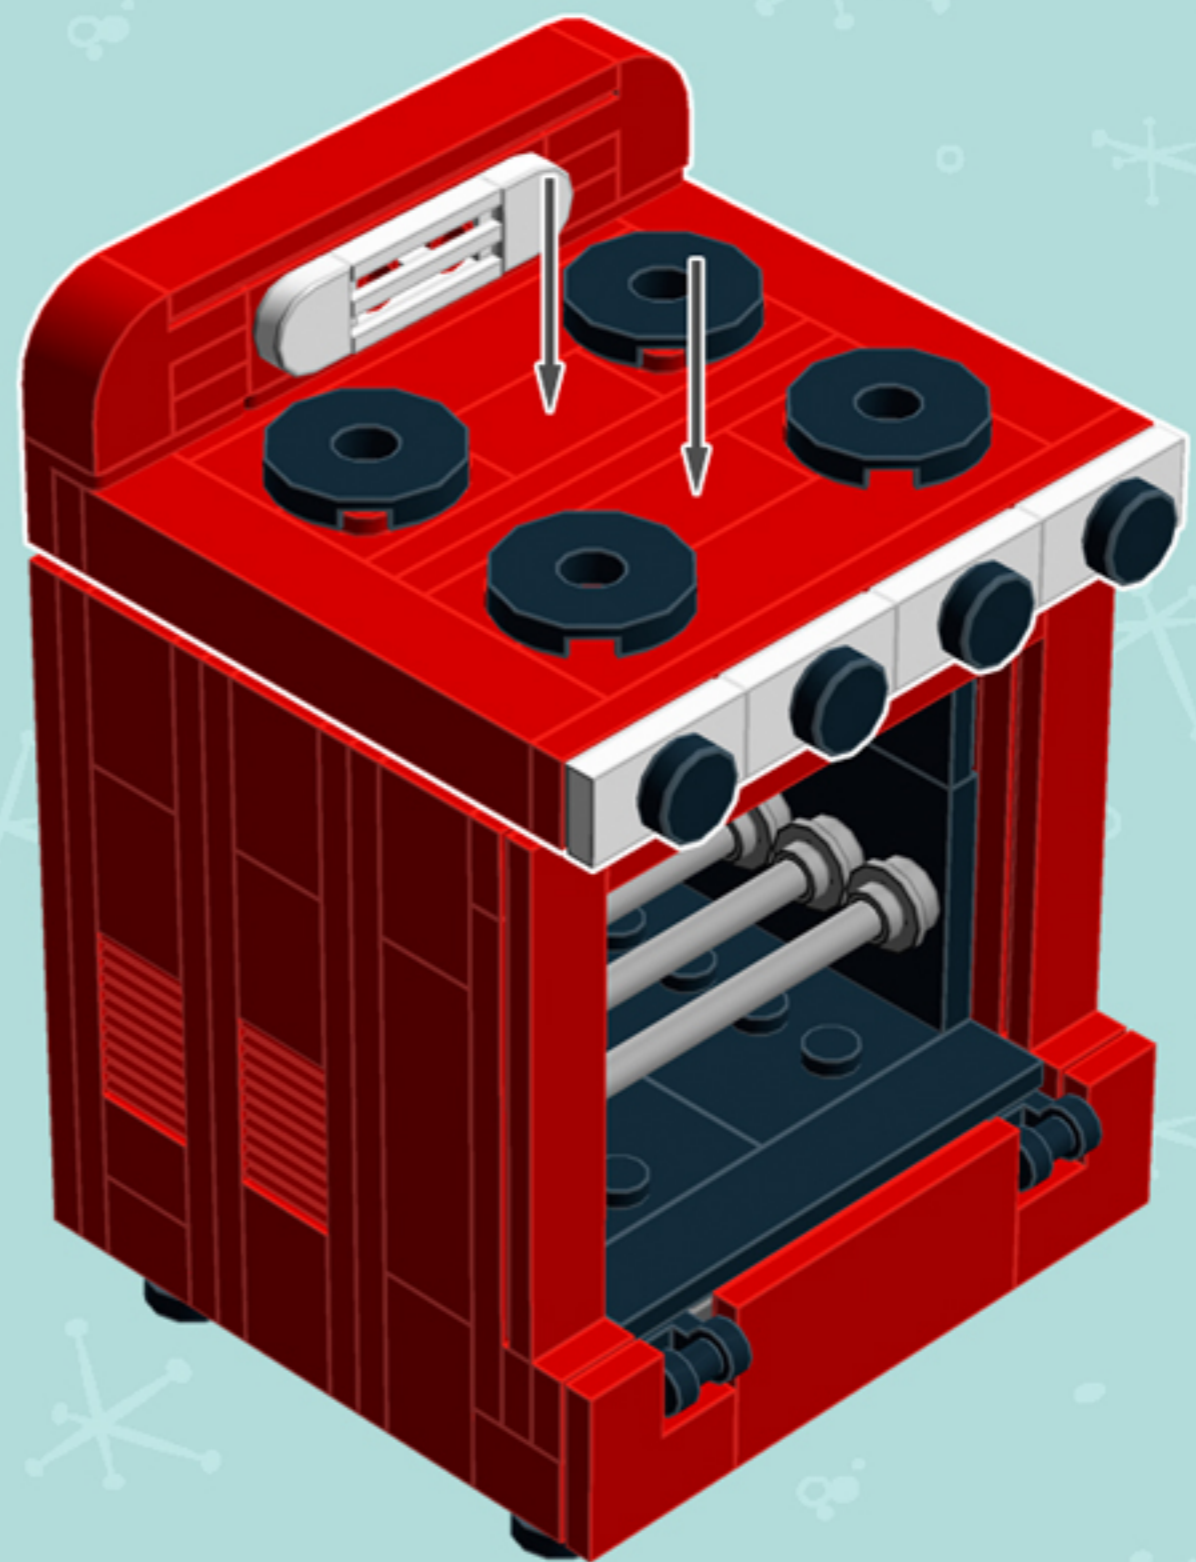

RETRO Range

*A LEGO® project by Chris McVeigh
chrismcveigh.com*

Element ID	Color	Description	Quantity
300526	Black	Brick 1X1	4
301026	Black	Brick 1X4	1
4525078	Black	Fabuland Pot	1
6139403	Black	Flat Tile 1X1, Round	8
663626	Black	Flat Tile 1X6	3
6143850	Black	Flat Tile 2x2 Round W. Hole Ø4.85	4
4560182	Black	Flat Tile 2X4	4
6063617	Black	Four-Sided Sign With Snap	6
6193640	Black	Outer Cable 64Mm, Virtuel	1
614126	Black	Plate 1X1 Round	2
6186675	Black	Plate 1X1 W/3.2 Shaft/1.5 Hole	6
302326	Black	Plate 1X2	8
4515368	Black	Plate 1X2 W/Shaft Ø3.2	2
371026	Black	Plate 1X4	3
366626	Black	Plate 1X6	4
6076678	Black	Plate 3X4 With 4 Knobs	4
241226	Black	Radiator Grille 1X2	4

Element ID	Color	Description	Quantity
370026	Black	Technic Brick 1X2, Ø4.9	2
4119479	Bright Green	Carrot Top	3
6089698	Bright Red	Angular Plate 1.5 Bot. 1X2 1/2	4
300521	Bright Red	Brick 1X1	2
4558886	Bright Red	Brick 1X1 W. 1 Knob	4
4212410	Bright Red	Brick 1X1X5	2
300421	Bright Red	Brick 1X2	10
6019155	Bright Red	Brick 1X2 W. 2 Knobs	6
245821	Bright Red	Brick 1X2 W. Horizontal Snap	2
301021	Bright Red	Brick 1X4	1
4157223	Bright Red	Brick 1X4 W. 4 Knobs	3
300921	Bright Red	Brick 1X6	4
235721	Bright Red	Brick Corner 1X2X2	2
609121	Bright Red	Brick W. Arch 1X1X1 1/3	2
243121	Bright Red	Flat Tile 1X4	1
4113858	Bright Red	Flat Tile 1X6	5
416221	Bright Red	Flat Tile 1X8	1

! Do not fully insert the axials into the plates. Insert them just enough to hold.

*For more fun builds,
please stop by chrismcveigh.com,
visit me at facebook.com/c.mcveigh.photos,
or follow me on twitter [@actionfigured](https://twitter.com/actionfigured)*