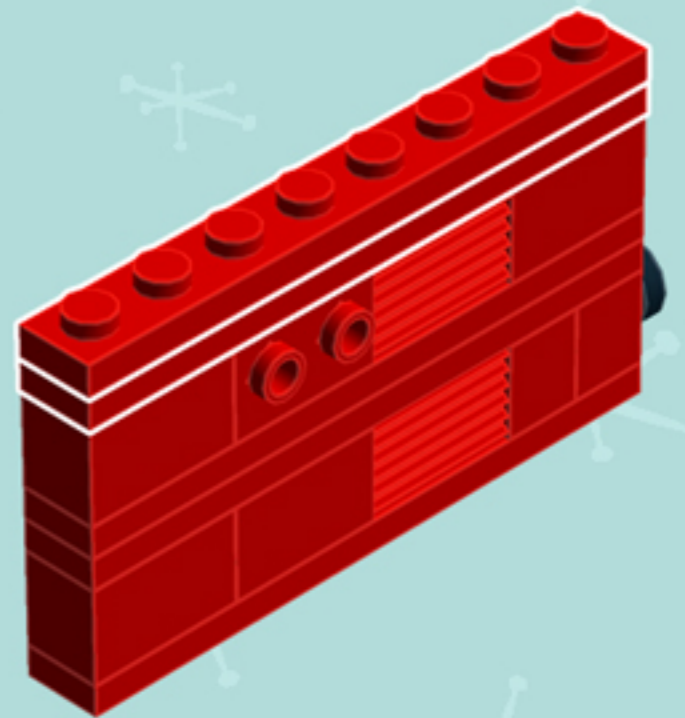

RETRO Range

*A LEGO® project by Chris McVeigh
chrismcveigh.com*

Element ID	Color	Description	Quantity
300526	Black	Brick 1X1	4
301026	Black	Brick 1X4	1
4525078	Black	Fabuland Pot	1
6139403	Black	Flat Tile 1X1, Round	8
663626	Black	Flat Tile 1X6	3
6143850	Black	Flat Tile 2x2 Round W. Hole Ø4.85	4
4560182	Black	Flat Tile 2X4	4
6063617	Black	Four-Sided Sign With Snap	6
6193640	Black	Outer Cable 64Mm, Virtuel	1
614126	Black	Plate 1X1 Round	2
6186675	Black	Plate 1X1 W/3.2 Shaft/1.5 Hole	6
302326	Black	Plate 1X2	8
4515368	Black	Plate 1X2 W/Shaft Ø3.2	2
371026	Black	Plate 1X4	3
366626	Black	Plate 1X6	4
6076678	Black	Plate 3X4 With 4 Knobs	4
241226	Black	Radiator Grille 1X2	4

Element ID	Color	Description	Quantity
370026	Black	Technic Brick 1X2, Ø4.9	2
4119479	Bright Green	Carrot Top	3
6089698	Bright Red	Angular Plate 1.5 Bot. 1X2 1/2	4
300521	Bright Red	Brick 1X1	2
4558886	Bright Red	Brick 1X1 W. 1 Knob	4
4212410	Bright Red	Brick 1X1X5	2
300421	Bright Red	Brick 1X2	10
6019155	Bright Red	Brick 1X2 W. 2 Knobs	6
245821	Bright Red	Brick 1X2 W. Horizontal Snap	2
301021	Bright Red	Brick 1X4	1
4157223	Bright Red	Brick 1X4 W. 4 Knobs	3
300921	Bright Red	Brick 1X6	4
235721	Bright Red	Brick Corner 1X2X2	2
609121	Bright Red	Brick W. Arch 1X1X1 1/3	2
243121	Bright Red	Flat Tile 1X4	1
4113858	Bright Red	Flat Tile 1X6	5
416221	Bright Red	Flat Tile 1X8	1

! Do not fully insert the axials into the plates. Insert them just enough to hold.

*For more fun builds,
please stop by chrismcveigh.com,
visit me at facebook.com/c.mcveigh.photos,
or follow me on twitter [@actionfigured](https://twitter.com/actionfigured)*