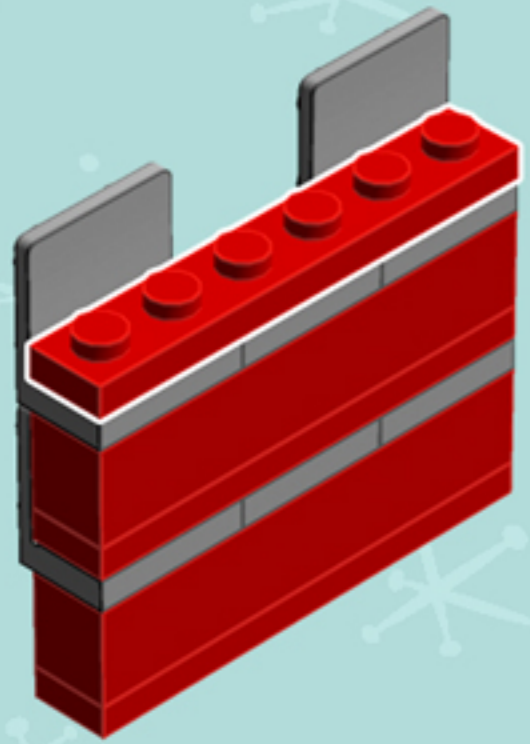

Element ID	Color	Description	Quantity
6055384	Medium Nougat	Flat Tile 1X1, Round "No. 18"	16
6167641	Medium Nougat	Plate 1X1 Round	4
6004990	Medium Stone Grey	Angular Plate 1.5 Bot. 1X2 1/2	2
4654580	Medium Stone Grey	Angular Plate 1.5 Bot. 1X2 2/2	4
6124825	Medium Stone Grey	Pl.Round 1X1 W. Throughg. Hole	4
4211398	Medium Stone Grey	Plate 1X2	3
4211473	Medium Stone Grey	Stick/Aerial	4
6078605	Reddish Brown	Carrot Top	2
4638658	Tr. Brown	Wall Element 1X2X2	2
6070698	White	Angular Plate 1.5 BOT. 1X2 1/2	2
6131655	White	Flat Tile 1X1 1/2 Circle	2
243101	White	Flat Tile 1X4	1
302301	White	Plate 1X2	2
6051511	White	Plate 1X2 W. 1 Knob	4
302001	White	Plate 2X4	3
241201	White	Radiator Grille 1X2	1

! Do not fully insert the axials into the plates. Insert them just enough to hold.

*For more fun builds,
please stop by chrismcveigh.com,
visit me at facebook.com/c.mcveigh.photos,
or follow me on twitter [@actionfigured](https://twitter.com/actionfigured)*