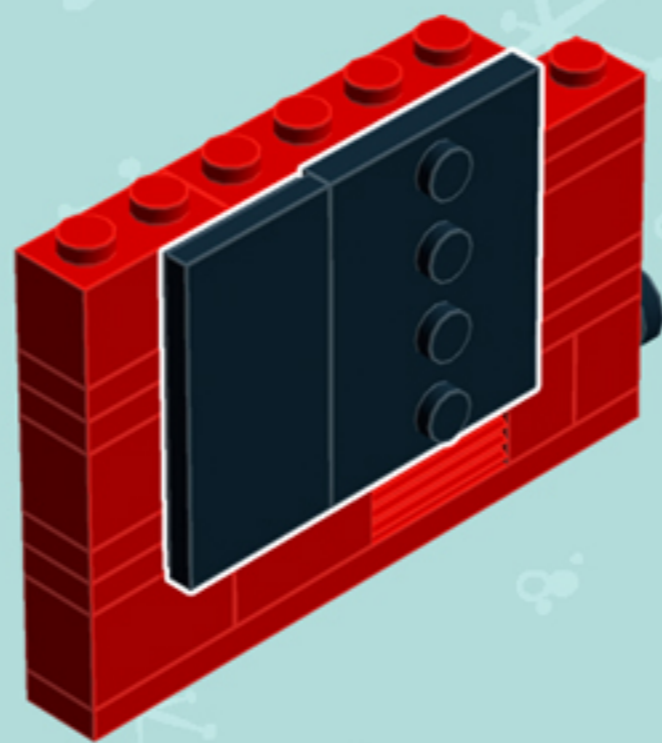

Element ID	Color	Description	Quantity
6055384	Medium Nougat	Flat Tile 1X1, Round "No. 18"	16
6167641	Medium Nougat	Plate 1X1 Round	4
6004990	Medium Stone Grey	Angular Plate 1.5 Bot. 1X2 1/2	2
4654580	Medium Stone Grey	Angular Plate 1.5 Bot. 1X2 2/2	4
6124825	Medium Stone Grey	Pl.Round 1X1 W. Throughg. Hole	4
4211398	Medium Stone Grey	Plate 1X2	3
4211473	Medium Stone Grey	Stick/Aerial	4
6078605	Reddish Brown	Carrot Top	2
4638658	Tr. Brown	Wall Element 1X2X2	2
6070698	White	Angular Plate 1.5 BOT. 1X2 1/2	2
6131655	White	Flat Tile 1X1 1/2 Circle	2
243101	White	Flat Tile 1X4	1
302301	White	Plate 1X2	2
6051511	White	Plate 1X2 W. 1 Knob	4
302001	White	Plate 2X4	3
241201	White	Radiator Grille 1X2	1

! Do not fully insert the axials into the plates. Insert them just enough to hold.

*For more fun builds,
please stop by chrismcveigh.com,
visit me at facebook.com/c.mcveigh.photos,
or follow me on twitter [@actionfigured](https://twitter.com/actionfigured)*