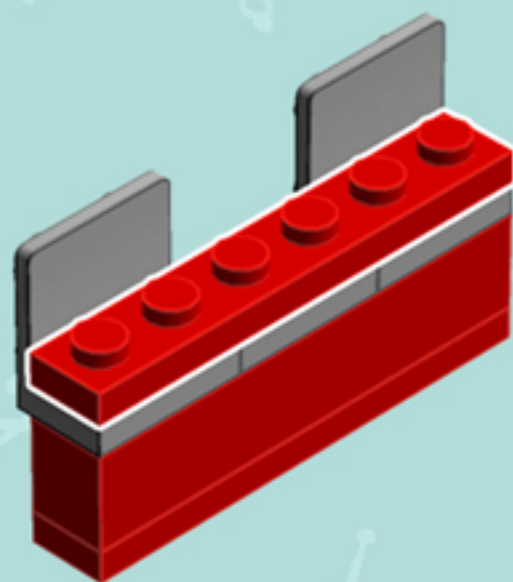

Element ID	Color	Description	Quantity
6055384	Medium Nougat	Flat Tile 1X1, Round "No. 18"	16
6167641	Medium Nougat	Plate 1X1 Round	4
6004990	Medium Stone Grey	Angular Plate 1.5 Bot. 1X2 1/2	2
4654580	Medium Stone Grey	Angular Plate 1.5 Bot. 1X2 2/2	4
6124825	Medium Stone Grey	Pl.Round 1X1 W. Throughg. Hole	4
4211398	Medium Stone Grey	Plate 1X2	3
4211473	Medium Stone Grey	Stick/Aerial	4
6078605	Reddish Brown	Carrot Top	2
4638658	Tr. Brown	Wall Element 1X2X2	2
6070698	White	Angular Plate 1.5 BOT. 1X2 1/2	2
6131655	White	Flat Tile 1X1 1/2 Circle	2
243101	White	Flat Tile 1X4	1
302301	White	Plate 1X2	2
6051511	White	Plate 1X2 W. 1 Knob	4
302001	White	Plate 2X4	3
241201	White	Radiator Grille 1X2	1

! Do not fully insert the axials into the plates. Insert them just enough to hold.

*For more fun builds,
please stop by chrismcveigh.com,
visit me at facebook.com/c.mcveigh.photos,
or follow me on twitter [@actionfigured](https://twitter.com/actionfigured)*