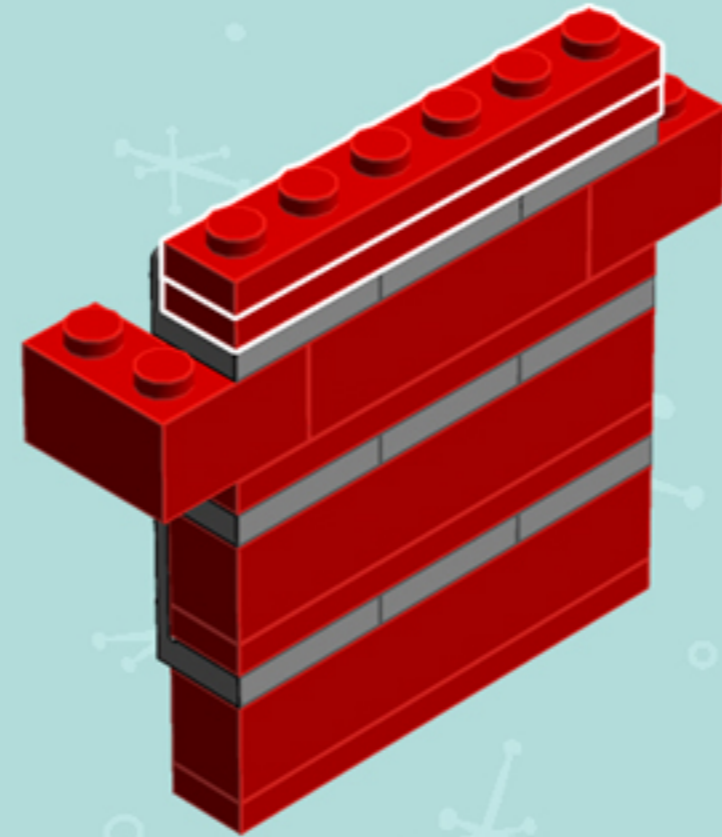

Element ID	Color	Description	Quantity
6055384	Medium Nougat	Flat Tile 1X1, Round "No. 18"	16
6167641	Medium Nougat	Plate 1X1 Round	4
6004990	Medium Stone Grey	Angular Plate 1.5 Bot. 1X2 1/2	2
4654580	Medium Stone Grey	Angular Plate 1.5 Bot. 1X2 2/2	4
6124825	Medium Stone Grey	Pl.Round 1X1 W. Throughg. Hole	4
4211398	Medium Stone Grey	Plate 1X2	3
4211473	Medium Stone Grey	Stick/Aerial	4
6078605	Reddish Brown	Carrot Top	2
4638658	Tr. Brown	Wall Element 1X2X2	2
6070698	White	Angular Plate 1.5 BOT. 1X2 1/2	2
6131655	White	Flat Tile 1X1 1/2 Circle	2
243101	White	Flat Tile 1X4	1
302301	White	Plate 1X2	2
6051511	White	Plate 1X2 W. 1 Knob	4
302001	White	Plate 2X4	3
241201	White	Radiator Grille 1X2	1

! Do not fully insert the axials into the plates. Insert them just enough to hold.

*For more fun builds,
please stop by chrismcveigh.com,
visit me at facebook.com/c.mcveigh.photos,
or follow me on twitter [@actionfigured](https://twitter.com/actionfigured)*