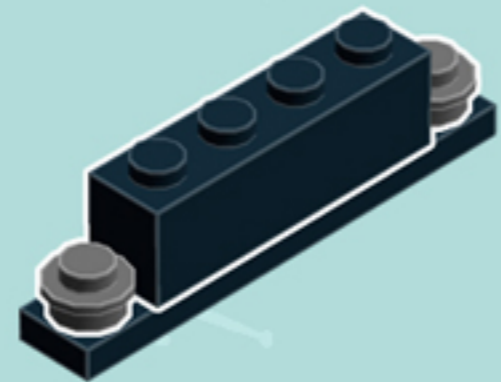

Element ID	Color	Description	Quantity
6055384	Medium Nougat	Flat Tile 1X1, Round "No. 18"	16
6167641	Medium Nougat	Plate 1X1 Round	4
6004990	Medium Stone Grey	Angular Plate 1.5 Bot. 1X2 1/2	2
4654580	Medium Stone Grey	Angular Plate 1.5 Bot. 1X2 2/2	4
6124825	Medium Stone Grey	Pl.Round 1X1 W. Throughg. Hole	4
4211398	Medium Stone Grey	Plate 1X2	3
4211473	Medium Stone Grey	Stick/Aerial	4
6078605	Reddish Brown	Carrot Top	2
4638658	Tr. Brown	Wall Element 1X2X2	2
6070698	White	Angular Plate 1.5 BOT. 1X2 1/2	2
6131655	White	Flat Tile 1X1 1/2 Circle	2
243101	White	Flat Tile 1X4	1
302301	White	Plate 1X2	2
6051511	White	Plate 1X2 W. 1 Knob	4
302001	White	Plate 2X4	3
241201	White	Radiator Grille 1X2	1

! Do not fully insert the axials into the plates. Insert them just enough to hold.

*For more fun builds,
please stop by chrismcveigh.com,
visit me at facebook.com/c.mcveigh.photos,
or follow me on twitter [@actionfigured](https://twitter.com/actionfigured)*