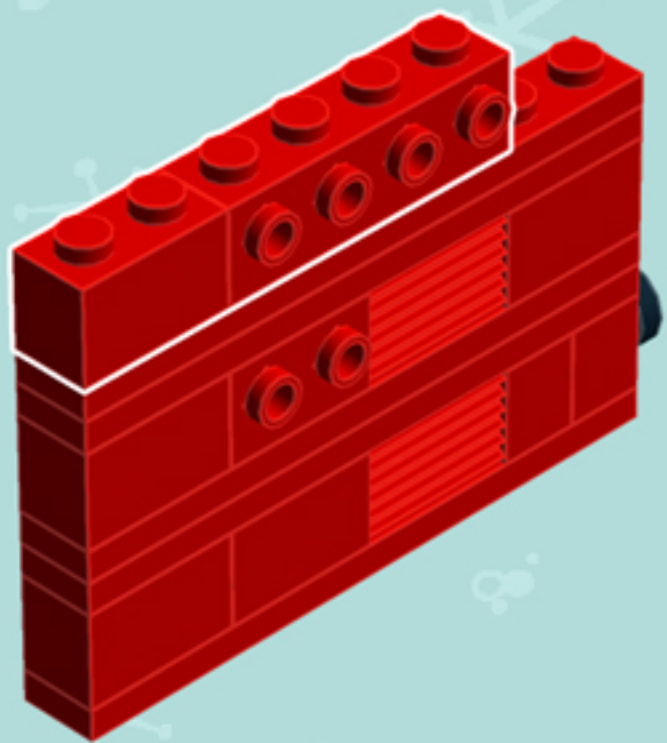

Element ID	Color	Description	Quantity
6055384	Medium Nougat	Flat Tile 1X1, Round "No. 18"	16
6167641	Medium Nougat	Plate 1X1 Round	4
6004990	Medium Stone Grey	Angular Plate 1.5 Bot. 1X2 1/2	2
4654580	Medium Stone Grey	Angular Plate 1.5 Bot. 1X2 2/2	4
6124825	Medium Stone Grey	Pl.Round 1X1 W. Throughg. Hole	4
4211398	Medium Stone Grey	Plate 1X2	3
4211473	Medium Stone Grey	Stick/Aerial	4
6078605	Reddish Brown	Carrot Top	2
4638658	Tr. Brown	Wall Element 1X2X2	2
6070698	White	Angular Plate 1.5 BOT. 1X2 1/2	2
6131655	White	Flat Tile 1X1 1/2 Circle	2
243101	White	Flat Tile 1X4	1
302301	White	Plate 1X2	2
6051511	White	Plate 1X2 W. 1 Knob	4
302001	White	Plate 2X4	3
241201	White	Radiator Grille 1X2	1

! Do not fully insert the axials into the plates. Insert them just enough to hold.

*For more fun builds,
please stop by chrismcveigh.com,
visit me at facebook.com/c.mcveigh.photos,
or follow me on twitter [@actionfigured](https://twitter.com/actionfigured)*