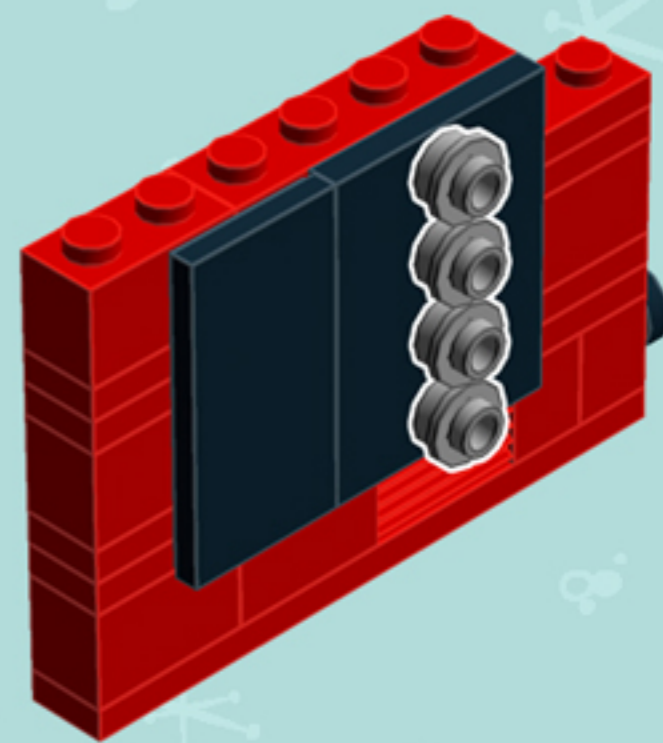

Element ID	Color	Description	Quantity
6055384	Medium Nougat	Flat Tile 1X1, Round "No. 18"	16
6167641	Medium Nougat	Plate 1X1 Round	4
6004990	Medium Stone Grey	Angular Plate 1.5 Bot. 1X2 1/2	2
4654580	Medium Stone Grey	Angular Plate 1.5 Bot. 1X2 2/2	4
6124825	Medium Stone Grey	Pl.Round 1X1 W. Throughg. Hole	4
4211398	Medium Stone Grey	Plate 1X2	3
4211473	Medium Stone Grey	Stick/Aerial	4
6078605	Reddish Brown	Carrot Top	2
4638658	Tr. Brown	Wall Element 1X2X2	2
6070698	White	Angular Plate 1.5 BOT. 1X2 1/2	2
6131655	White	Flat Tile 1X1 1/2 Circle	2
243101	White	Flat Tile 1X4	1
302301	White	Plate 1X2	2
6051511	White	Plate 1X2 W. 1 Knob	4
302001	White	Plate 2X4	3
241201	White	Radiator Grille 1X2	1

! Do not fully insert the axials into the plates. Insert them just enough to hold.

*For more fun builds,
please stop by chrismcveigh.com,
visit me at facebook.com/c.mcveigh.photos,
or follow me on twitter [@actionfigured](https://twitter.com/actionfigured)*