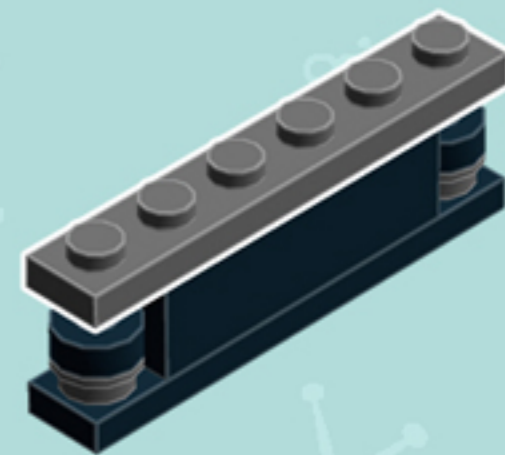

Element ID	Color	Description	Quantity
6055384	Medium Nougat	Flat Tile 1X1, Round "No. 18"	16
6167641	Medium Nougat	Plate 1X1 Round	4
6004990	Medium Stone Grey	Angular Plate 1.5 Bot. 1X2 1/2	2
4654580	Medium Stone Grey	Angular Plate 1.5 Bot. 1X2 2/2	4
6124825	Medium Stone Grey	Pl.Round 1X1 W. Throughg. Hole	4
4211398	Medium Stone Grey	Plate 1X2	3
4211473	Medium Stone Grey	Stick/Aerial	4
6078605	Reddish Brown	Carrot Top	2
4638658	Tr. Brown	Wall Element 1X2X2	2
6070698	White	Angular Plate 1.5 BOT. 1X2 1/2	2
6131655	White	Flat Tile 1X1 1/2 Circle	2
243101	White	Flat Tile 1X4	1
302301	White	Plate 1X2	2
6051511	White	Plate 1X2 W. 1 Knob	4
302001	White	Plate 2X4	3
241201	White	Radiator Grille 1X2	1

! Do not fully insert the axials into the plates. Insert them just enough to hold.

*For more fun builds,
please stop by chrismcveigh.com,
visit me at facebook.com/c.mcveigh.photos,
or follow me on twitter [@actionfigured](https://twitter.com/actionfigured)*