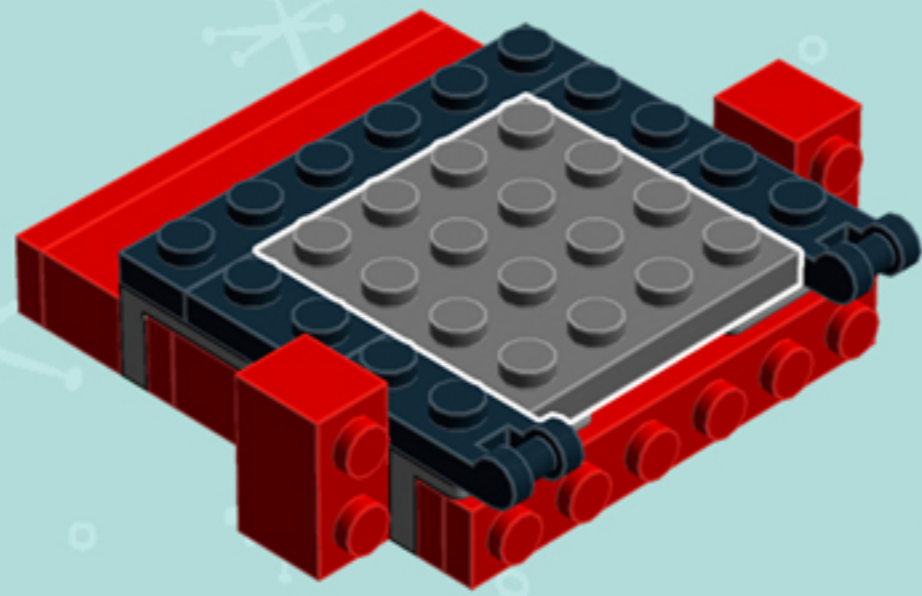

Element ID	Color	Description	Quantity
6055384	Medium Nougat	Flat Tile 1X1, Round "No. 18"	16
6167641	Medium Nougat	Plate 1X1 Round	4
6004990	Medium Stone Grey	Angular Plate 1.5 Bot. 1X2 1/2	2
4654580	Medium Stone Grey	Angular Plate 1.5 Bot. 1X2 2/2	4
6124825	Medium Stone Grey	Pl.Round 1X1 W. Throughg. Hole	4
4211398	Medium Stone Grey	Plate 1X2	3
4211473	Medium Stone Grey	Stick/Aerial	4
6078605	Reddish Brown	Carrot Top	2
4638658	Tr. Brown	Wall Element 1X2X2	2
6070698	White	Angular Plate 1.5 BOT. 1X2 1/2	2
6131655	White	Flat Tile 1X1 1/2 Circle	2
243101	White	Flat Tile 1X4	1
302301	White	Plate 1X2	2
6051511	White	Plate 1X2 W. 1 Knob	4
302001	White	Plate 2X4	3
241201	White	Radiator Grille 1X2	1

! Do not fully insert the axials into the plates. Insert them just enough to hold.

*For more fun builds,
please stop by chrismcveigh.com,
visit me at facebook.com/c.mcveigh.photos,
or follow me on twitter [@actionfigured](https://twitter.com/actionfigured)*