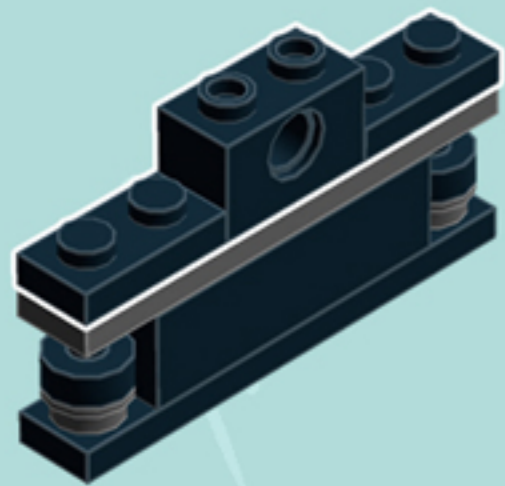

Element ID	Color	Description	Quantity
6055384	Medium Nougat	Flat Tile 1X1, Round "No. 18"	16
6167641	Medium Nougat	Plate 1X1 Round	4
6004990	Medium Stone Grey	Angular Plate 1.5 Bot. 1X2 1/2	2
4654580	Medium Stone Grey	Angular Plate 1.5 Bot. 1X2 2/2	4
6124825	Medium Stone Grey	Pl.Round 1X1 W. Throughg. Hole	4
4211398	Medium Stone Grey	Plate 1X2	3
4211473	Medium Stone Grey	Stick/Aerial	4
6078605	Reddish Brown	Carrot Top	2
4638658	Tr. Brown	Wall Element 1X2X2	2
6070698	White	Angular Plate 1.5 BOT. 1X2 1/2	2
6131655	White	Flat Tile 1X1 1/2 Circle	2
243101	White	Flat Tile 1X4	1
302301	White	Plate 1X2	2
6051511	White	Plate 1X2 W. 1 Knob	4
302001	White	Plate 2X4	3
241201	White	Radiator Grille 1X2	1

! Do not fully insert the axials into the plates. Insert them just enough to hold.

*For more fun builds,
please stop by chrismcveigh.com,
visit me at facebook.com/c.mcveigh.photos,
or follow me on twitter [@actionfigured](https://twitter.com/actionfigured)*