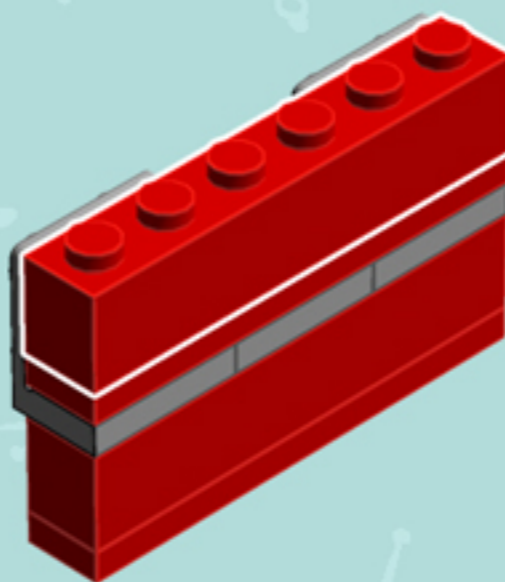

Element ID	Color	Description	Quantity
6055384	Medium Nougat	Flat Tile 1X1, Round "No. 18"	16
6167641	Medium Nougat	Plate 1X1 Round	4
6004990	Medium Stone Grey	Angular Plate 1.5 Bot. 1X2 1/2	2
4654580	Medium Stone Grey	Angular Plate 1.5 Bot. 1X2 2/2	4
6124825	Medium Stone Grey	Pl.Round 1X1 W. Throughg. Hole	4
4211398	Medium Stone Grey	Plate 1X2	3
4211473	Medium Stone Grey	Stick/Aerial	4
6078605	Reddish Brown	Carrot Top	2
4638658	Tr. Brown	Wall Element 1X2X2	2
6070698	White	Angular Plate 1.5 BOT. 1X2 1/2	2
6131655	White	Flat Tile 1X1 1/2 Circle	2
243101	White	Flat Tile 1X4	1
302301	White	Plate 1X2	2
6051511	White	Plate 1X2 W. 1 Knob	4
302001	White	Plate 2X4	3
241201	White	Radiator Grille 1X2	1

! Do not fully insert the axials into the plates. Insert them just enough to hold.

*For more fun builds,
please stop by chrismcveigh.com,
visit me at facebook.com/c.mcveigh.photos,
or follow me on twitter [@actionfigured](https://twitter.com/actionfigured)*