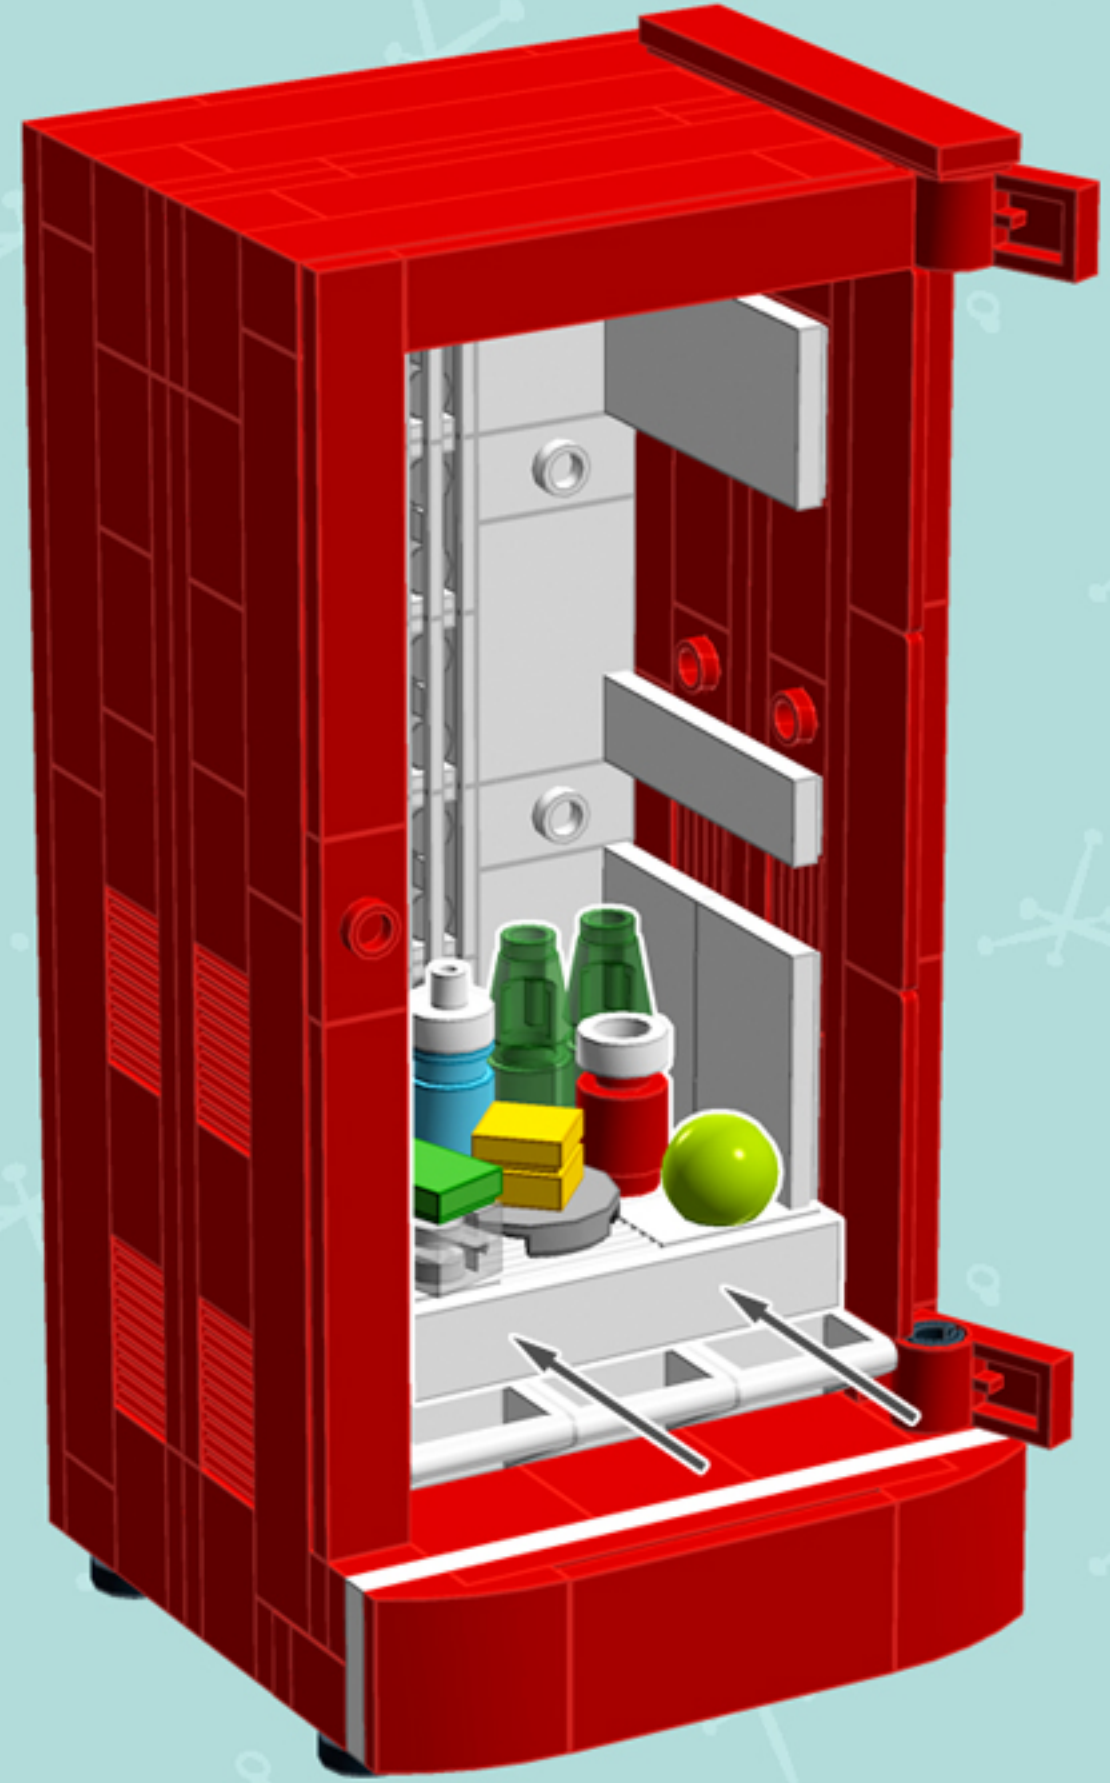

RETRO Refrigerator

A LEGO® project by Chris McVeigh
chrismcveigh.com

v2.0

Element ID	Color	Description	Quantity
4121715	Black	Connector Peg W. Friction	1
6139403	Black	Flat Tile 1X1, Round	6
6138603	Black	Lattice 3X6 Module W/Knobs	3
6186675	Black	Plate 1X1 W/3.2 Shaft/1.5 Hole	3
4161734	Brick Yellow	Plate 1X1 Round	1
4119479	Bright Green	Carrot Top	2
6195258	Bright Green	Flat Tile 1X2	2
4173805	Bright Orange	Brick 1X1	1
6149656	Bright Orange	Gold Ingot	1
4524929	Bright Orange	Plate 1X1	1
4504371	Bright Orange	Roof Tile 1X1X2/3	1
300521	Bright Red	Brick 1X1	3
4558886	Bright Red	Brick 1X1 W. 1 Knob	4
300421	Bright Red	Brick 1X2	6
6019155	Bright Red	Brick 1X2 W. 2 Knobs	12
4212414	Bright Red	Brick 1X2X5	3
301021	Bright Red	Brick 1X4	2

Element ID	Color	Description	Quantity
300921	Bright Red	Brick 1X6	8
300821	Bright Red	Brick 1X8	4
235721	Bright Red	Brick Corner 1X2X2	4
242021	Bright Red	Corner Plate 1X2X2	5
307021	Bright Red	Flat Tile 1X1	3
4113858	Bright Red	Flat Tile 1X6	4
4560179	Bright Red	Flat Tile 2X4	8
302421	Bright Red	Plate 1X1	4
6072998	Bright Red	Plate 1X1 W. Up Right Holder	1
4514843	Bright Red	Plate 1X12	7
302321	Bright Red	Plate 1X2	5
6092565	Bright Red	Plate 1X2 W. 1 Knob	1
6109459	Bright Red	Plate 1X2 W. Horizontal Hole Ø4,85 Rev.	2
371021	Bright Red	Plate 1X4	4
366621	Bright Red	Plate 1X6	9
428221	Bright Red	Plate 2X16	2

1

 Things not adding up? You may have an older version of Retro Refrigerator. You'll find the correct building guide in the archives at chrismcveigh.com.

2

×3

*For more fun builds,
please stop by chrismcveigh.com,
visit me at facebook.com/c.mcveigh.photos,
or follow me on twitter [@actionfigured](https://twitter.com/actionfigured)*