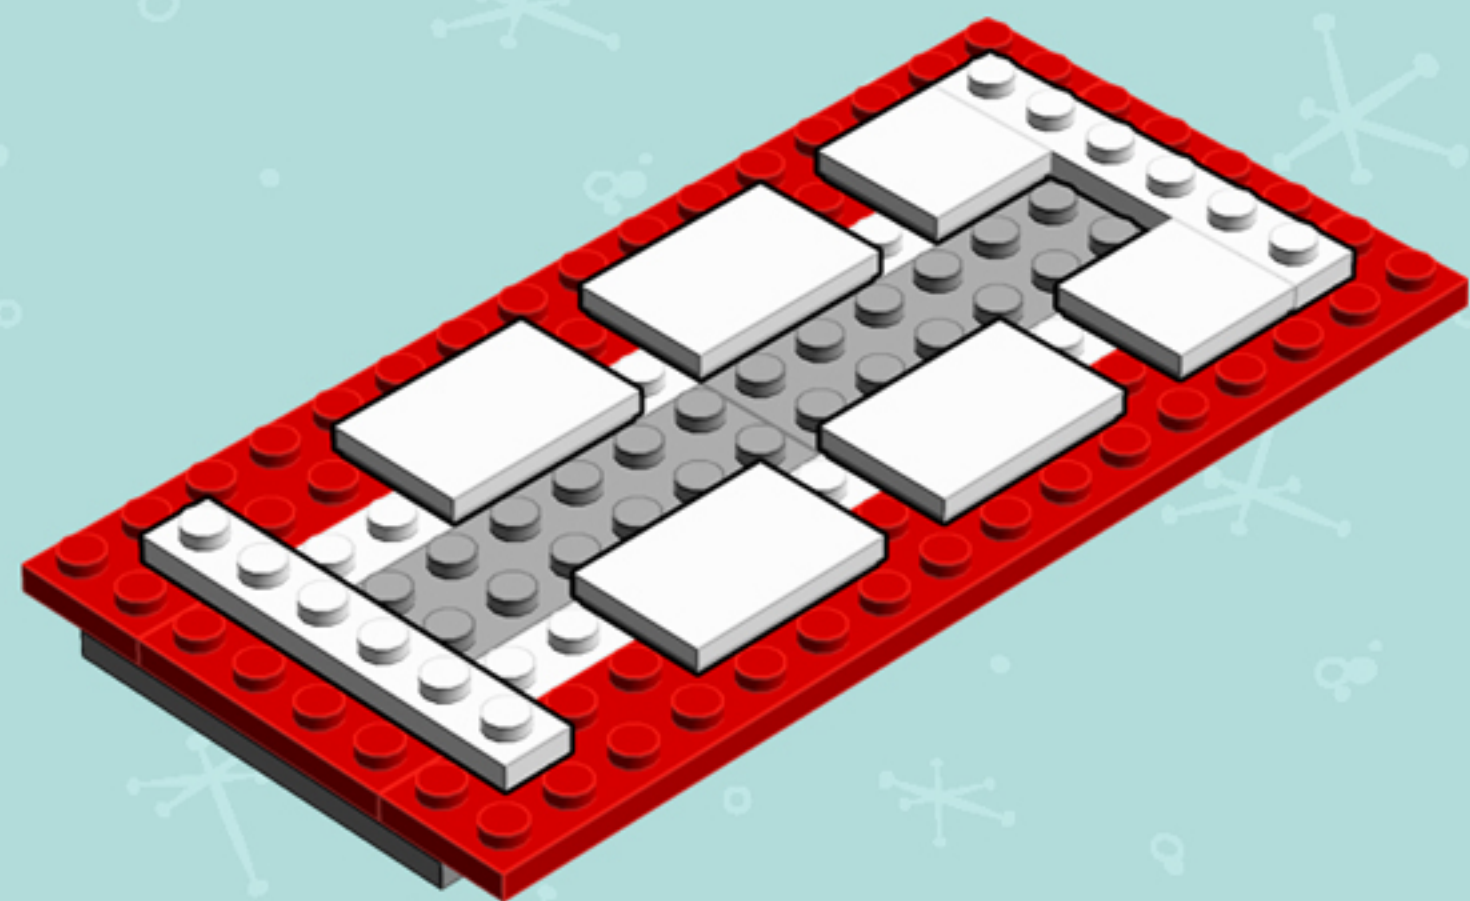

Things not adding up? You may have an older version of Retro Refrigerator. You'll find the correct building guide in the archives at chrismcveigh.com.