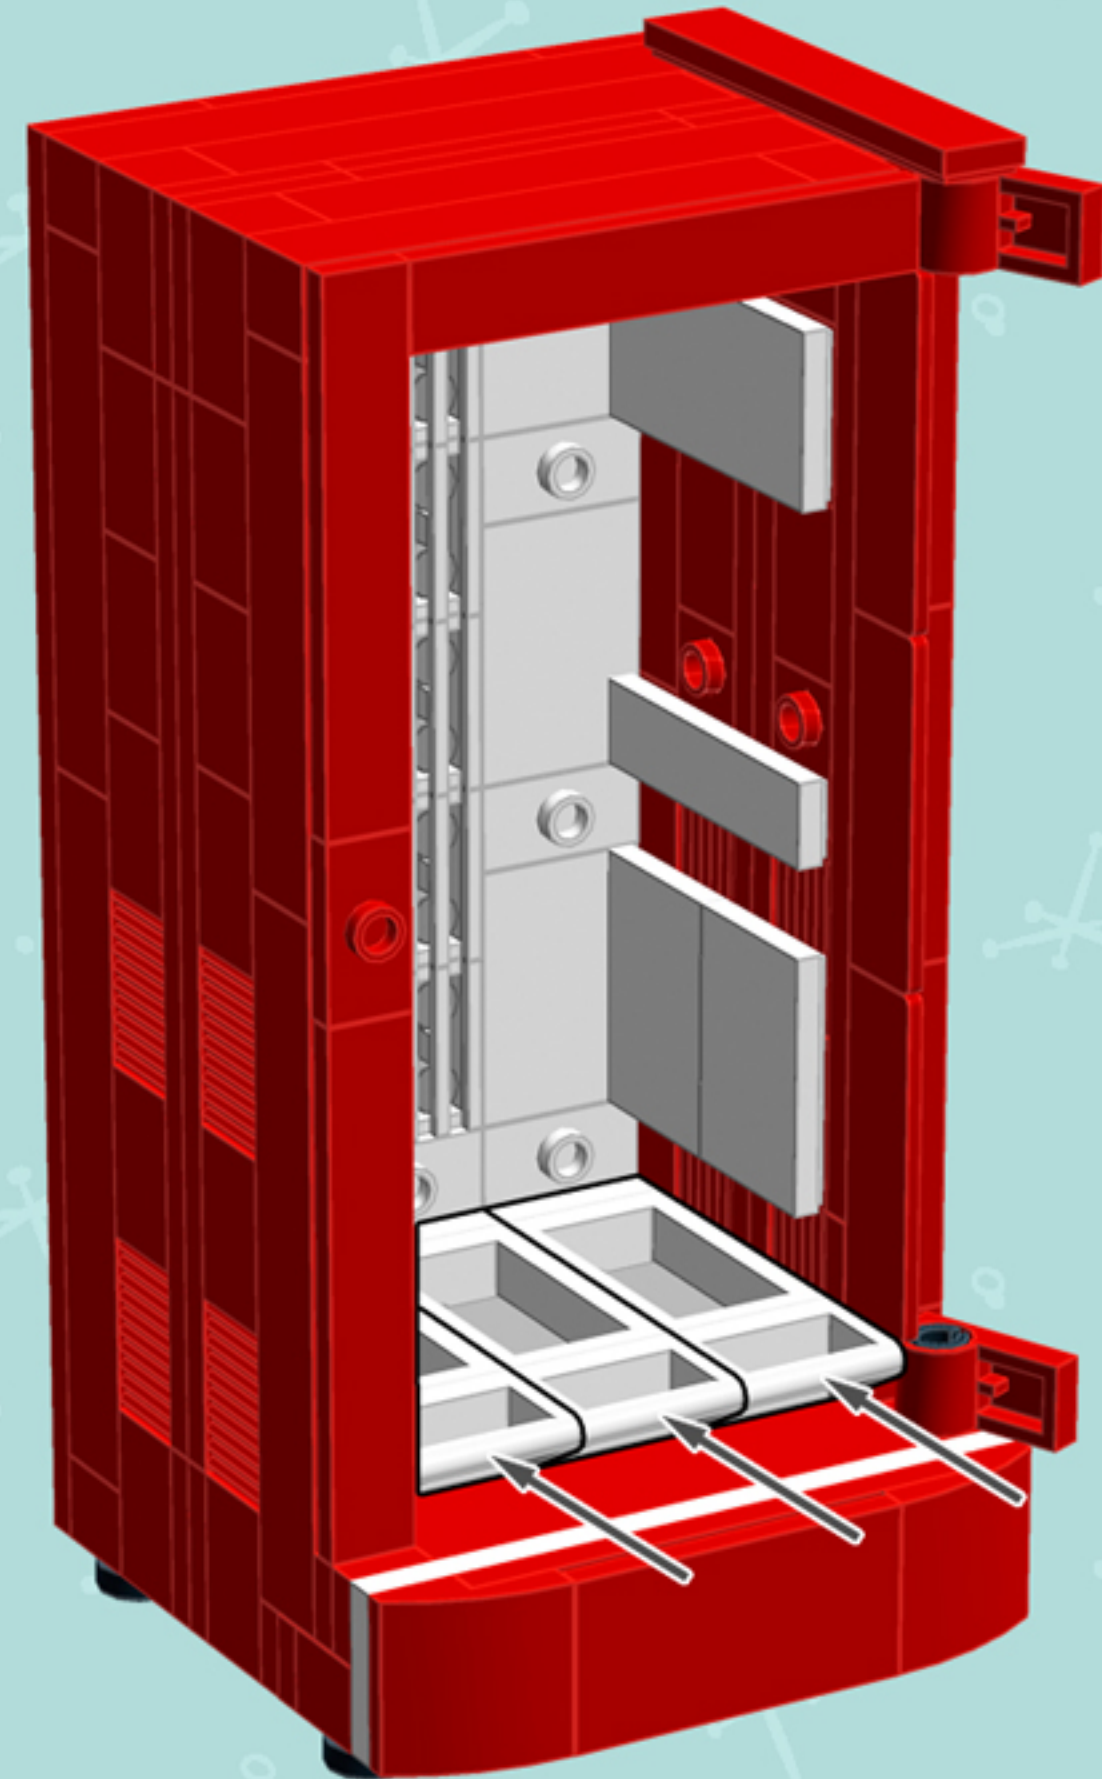

RETRO Refrigerator

A LEGO® project by Chris McVeigh
chrismcveigh.com

v2.0

Element ID	Color	Description	Quantity
4121715	Black	Connector Peg W. Friction	1
6139403	Black	Flat Tile 1X1, Round	6
6138603	Black	Lattice 3X6 Module W/Knobs	3
6186675	Black	Plate 1X1 W/3.2 Shaft/1.5 Hole	3
4161734	Brick Yellow	Plate 1X1 Round	1
4119479	Bright Green	Carrot Top	2
6195258	Bright Green	Flat Tile 1X2	2
4173805	Bright Orange	Brick 1X1	1
6149656	Bright Orange	Gold Ingot	1
4524929	Bright Orange	Plate 1X1	1
4504371	Bright Orange	Roof Tile 1X1X2/3	1
300521	Bright Red	Brick 1X1	3
4558886	Bright Red	Brick 1X1 W. 1 Knob	4
300421	Bright Red	Brick 1X2	6
6019155	Bright Red	Brick 1X2 W. 2 Knobs	12
4212414	Bright Red	Brick 1X2X5	3
301021	Bright Red	Brick 1X4	2

Element ID	Color	Description	Quantity
300921	Bright Red	Brick 1X6	8
300821	Bright Red	Brick 1X8	4
235721	Bright Red	Brick Corner 1X2X2	4
242021	Bright Red	Corner Plate 1X2X2	5
307021	Bright Red	Flat Tile 1X1	3
4113858	Bright Red	Flat Tile 1X6	4
4560179	Bright Red	Flat Tile 2X4	8
302421	Bright Red	Plate 1X1	4
6072998	Bright Red	Plate 1X1 W. Up Right Holder	1
4514843	Bright Red	Plate 1X12	7
302321	Bright Red	Plate 1X2	5
6092565	Bright Red	Plate 1X2 W. 1 Knob	1
6109459	Bright Red	Plate 1X2 W. Horizontal Hole Ø4,85 Rev.	2
371021	Bright Red	Plate 1X4	4
366621	Bright Red	Plate 1X6	9
428221	Bright Red	Plate 2X16	2

1

 Things not adding up? You may have an older version of Retro Refrigerator. You'll find the correct building guide in the archives at chrismcveigh.com.

2

×3

*For more fun builds,
please stop by chrismcveigh.com,
visit me at facebook.com/c.mcveigh.photos,
or follow me on twitter [@actionfigured](https://twitter.com/actionfigured)*