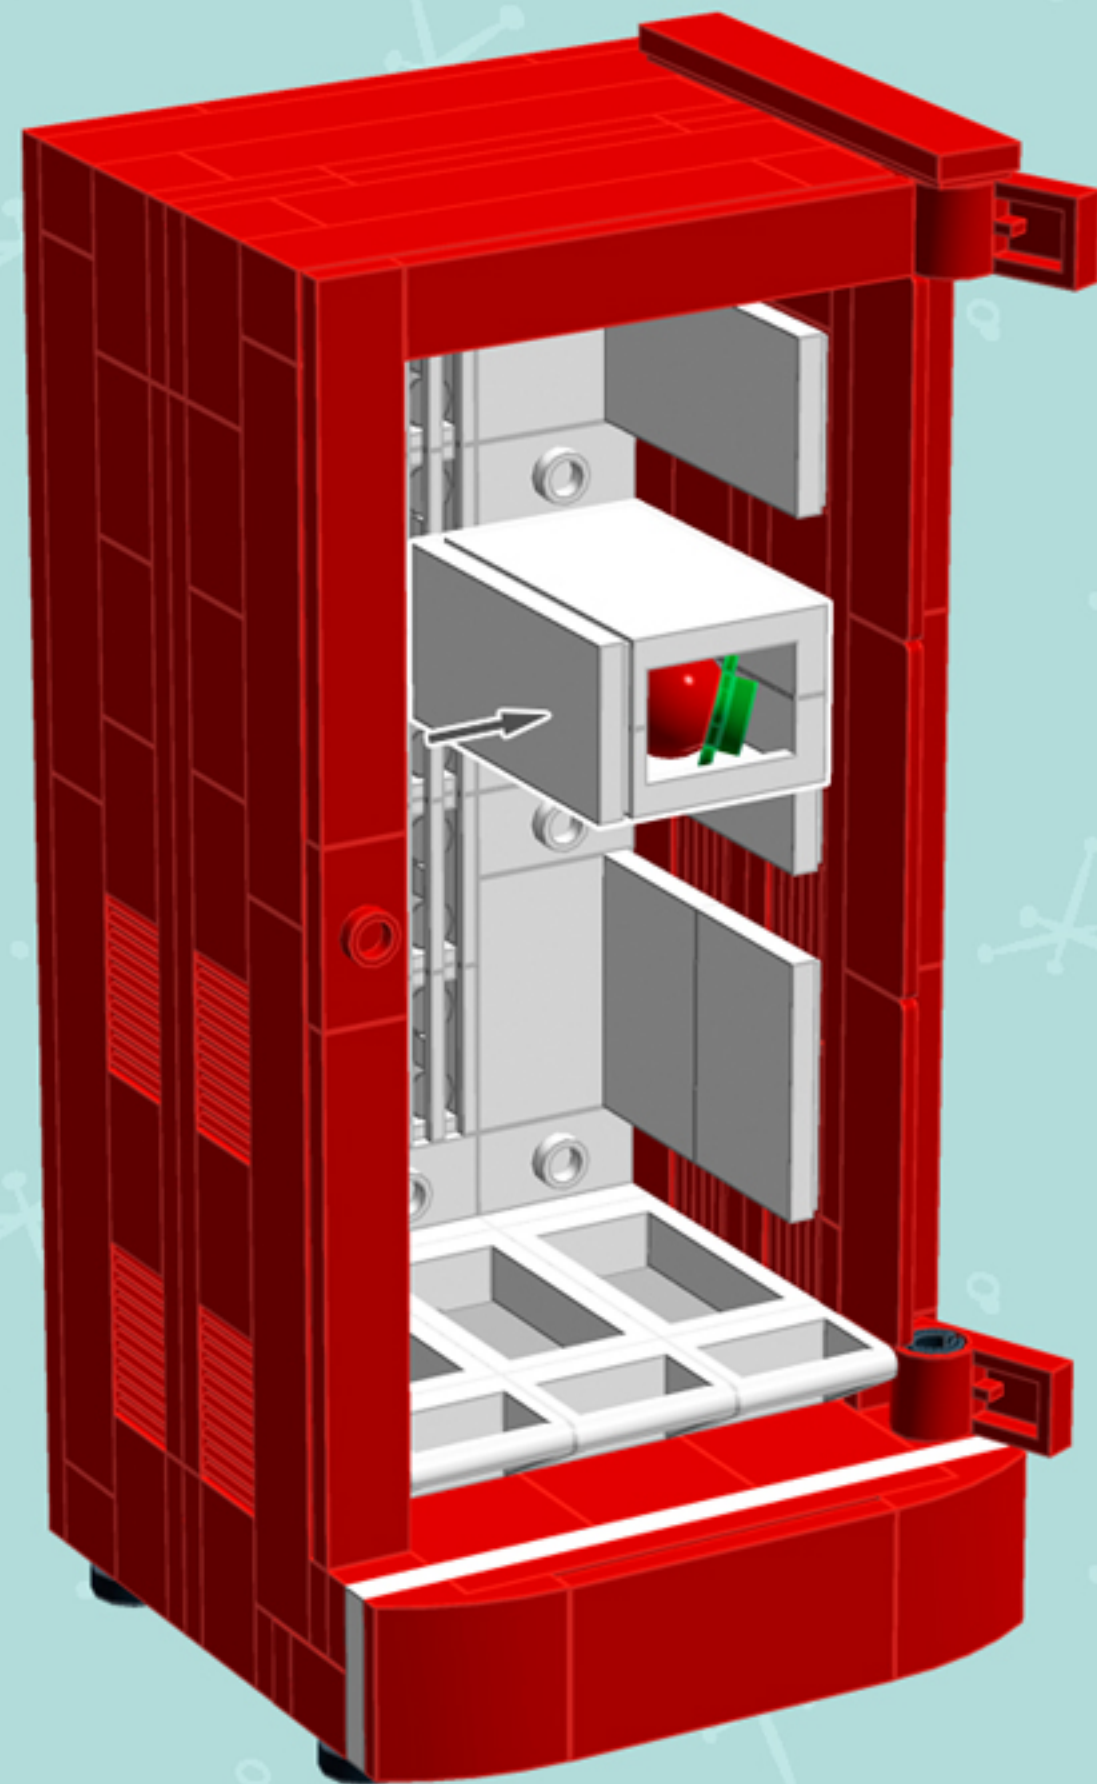

RETRO Refrigerator

A LEGO® project by Chris McVeigh
chrismcveigh.com

v2.0

Element ID	Color	Description	Quantity
4121715	Black	Connector Peg W. Friction	1
6139403	Black	Flat Tile 1X1, Round	6
6138603	Black	Lattice 3X6 Module W/Knobs	3
6186675	Black	Plate 1X1 W/3.2 Shaft/1.5 Hole	3
4161734	Brick Yellow	Plate 1X1 Round	1
4119479	Bright Green	Carrot Top	2
6195258	Bright Green	Flat Tile 1X2	2
4173805	Bright Orange	Brick 1X1	1
6149656	Bright Orange	Gold Ingot	1
4524929	Bright Orange	Plate 1X1	1
4504371	Bright Orange	Roof Tile 1X1X2/3	1
300521	Bright Red	Brick 1X1	3
4558886	Bright Red	Brick 1X1 W. 1 Knob	4
300421	Bright Red	Brick 1X2	6
6019155	Bright Red	Brick 1X2 W. 2 Knobs	12
4212414	Bright Red	Brick 1X2X5	3
301021	Bright Red	Brick 1X4	2

Element ID	Color	Description	Quantity
300921	Bright Red	Brick 1X6	8
300821	Bright Red	Brick 1X8	4
235721	Bright Red	Brick Corner 1X2X2	4
242021	Bright Red	Corner Plate 1X2X2	5
307021	Bright Red	Flat Tile 1X1	3
4113858	Bright Red	Flat Tile 1X6	4
4560179	Bright Red	Flat Tile 2X4	8
302421	Bright Red	Plate 1X1	4
6072998	Bright Red	Plate 1X1 W. Up Right Holder	1
4514843	Bright Red	Plate 1X12	7
302321	Bright Red	Plate 1X2	5
6092565	Bright Red	Plate 1X2 W. 1 Knob	1
6109459	Bright Red	Plate 1X2 W. Horizontal Hole Ø4,85 Rev.	2
371021	Bright Red	Plate 1X4	4
366621	Bright Red	Plate 1X6	9
428221	Bright Red	Plate 2X16	2

1

 Things not adding up? You may have an older version of Retro Refrigerator. You'll find the correct building guide in the archives at chrismcveigh.com.

2

×3

*For more fun builds,
please stop by chrismcveigh.com,
visit me at facebook.com/c.mcveigh.photos,
or follow me on twitter [@actionfigured](https://twitter.com/actionfigured)*