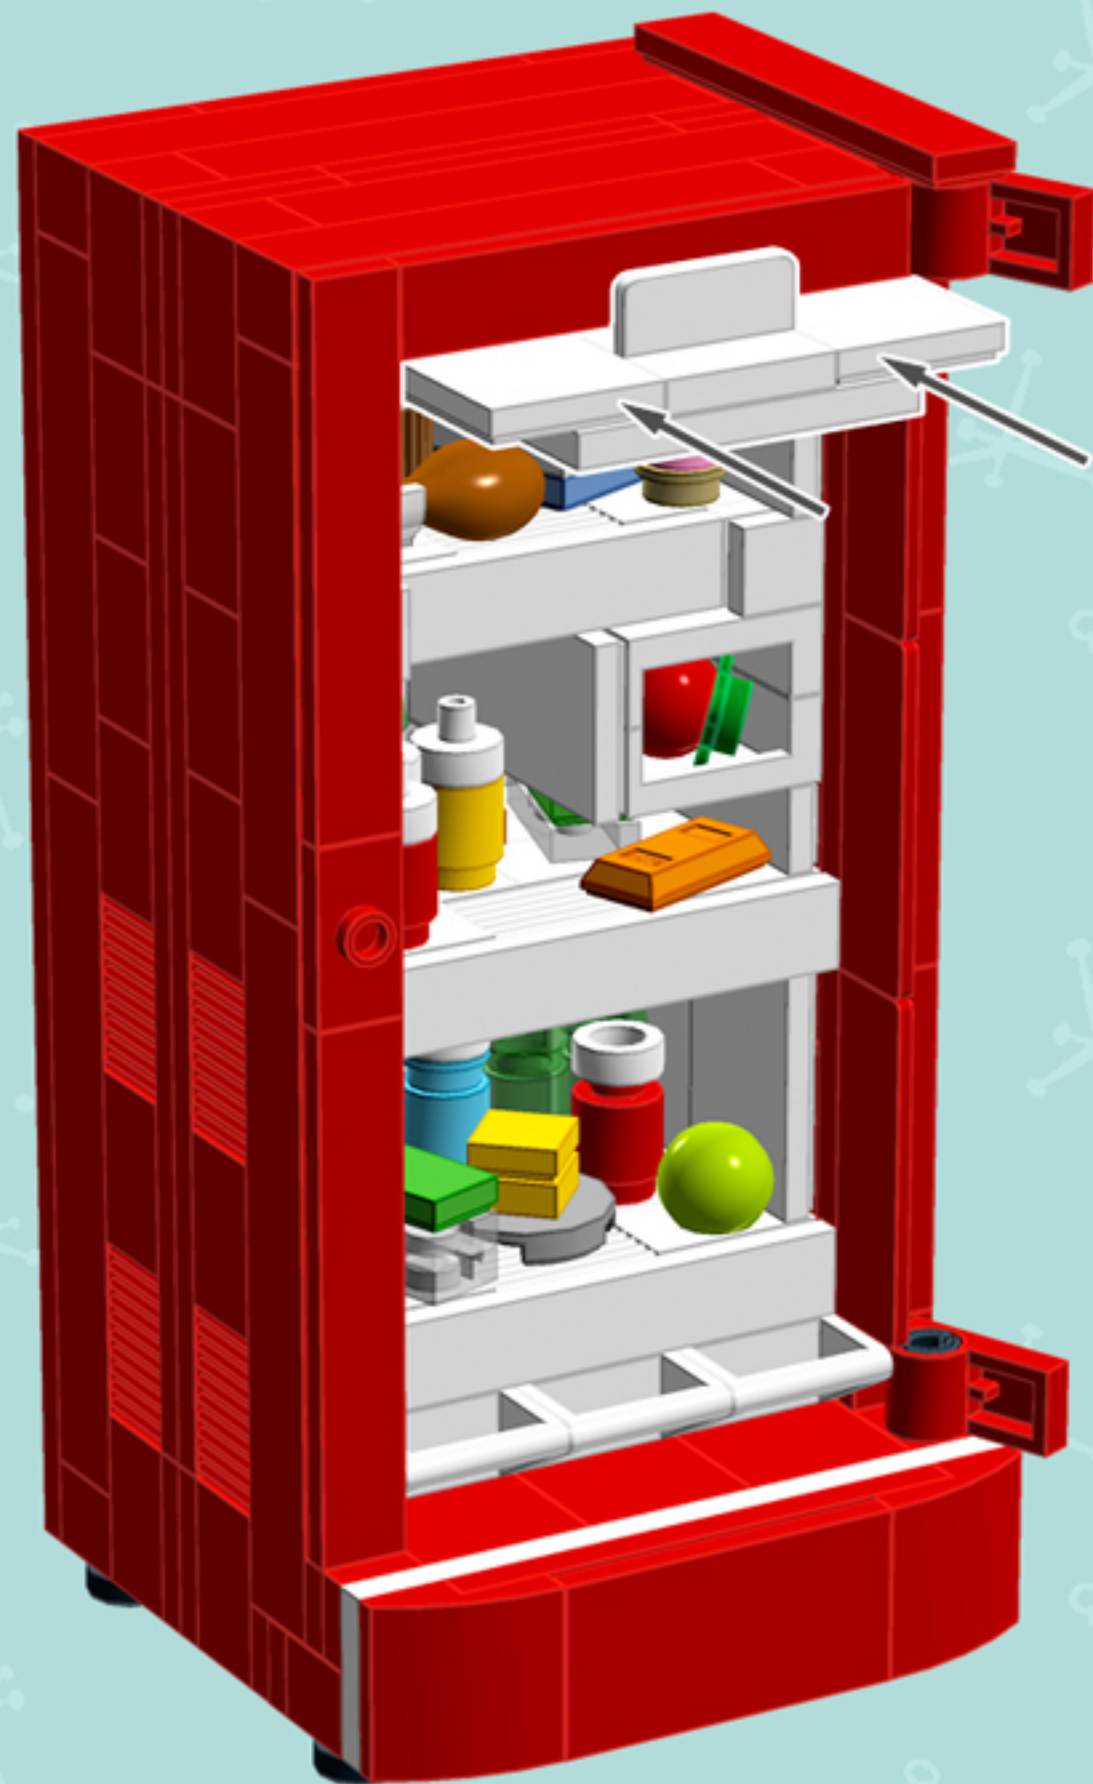

RETRO Refrigerator

A LEGO® project by Chris McVeigh
chrismcveigh.com

v2.0

Element ID	Color	Description	Quantity
4121715	Black	Connector Peg W. Friction	1
6139403	Black	Flat Tile 1X1, Round	6
6138603	Black	Lattice 3X6 Module W/Knobs	3
6186675	Black	Plate 1X1 W/3.2 Shaft/1.5 Hole	3
4161734	Brick Yellow	Plate 1X1 Round	1
4119479	Bright Green	Carrot Top	2
6195258	Bright Green	Flat Tile 1X2	2
4173805	Bright Orange	Brick 1X1	1
6149656	Bright Orange	Gold Ingot	1
4524929	Bright Orange	Plate 1X1	1
4504371	Bright Orange	Roof Tile 1X1X2/3	1
300521	Bright Red	Brick 1X1	3
4558886	Bright Red	Brick 1X1 W. 1 Knob	4
300421	Bright Red	Brick 1X2	6
6019155	Bright Red	Brick 1X2 W. 2 Knobs	12
4212414	Bright Red	Brick 1X2X5	3
301021	Bright Red	Brick 1X4	2

Element ID	Color	Description	Quantity
300921	Bright Red	Brick 1X6	8
300821	Bright Red	Brick 1X8	4
235721	Bright Red	Brick Corner 1X2X2	4
242021	Bright Red	Corner Plate 1X2X2	5
307021	Bright Red	Flat Tile 1X1	3
4113858	Bright Red	Flat Tile 1X6	4
4560179	Bright Red	Flat Tile 2X4	8
302421	Bright Red	Plate 1X1	4
6072998	Bright Red	Plate 1X1 W. Up Right Holder	1
4514843	Bright Red	Plate 1X12	7
302321	Bright Red	Plate 1X2	5
6092565	Bright Red	Plate 1X2 W. 1 Knob	1
6109459	Bright Red	Plate 1X2 W. Horizontal Hole Ø4,85 Rev.	2
371021	Bright Red	Plate 1X4	4
366621	Bright Red	Plate 1X6	9
428221	Bright Red	Plate 2X16	2

1

 Things not adding up? You may have an older version of Retro Refrigerator. You'll find the correct building guide in the archives at chrismcveigh.com.

2

×3

*For more fun builds,
please stop by chrismcveigh.com,
visit me at facebook.com/c.mcveigh.photos,
or follow me on twitter [@actionfigured](https://twitter.com/actionfigured)*