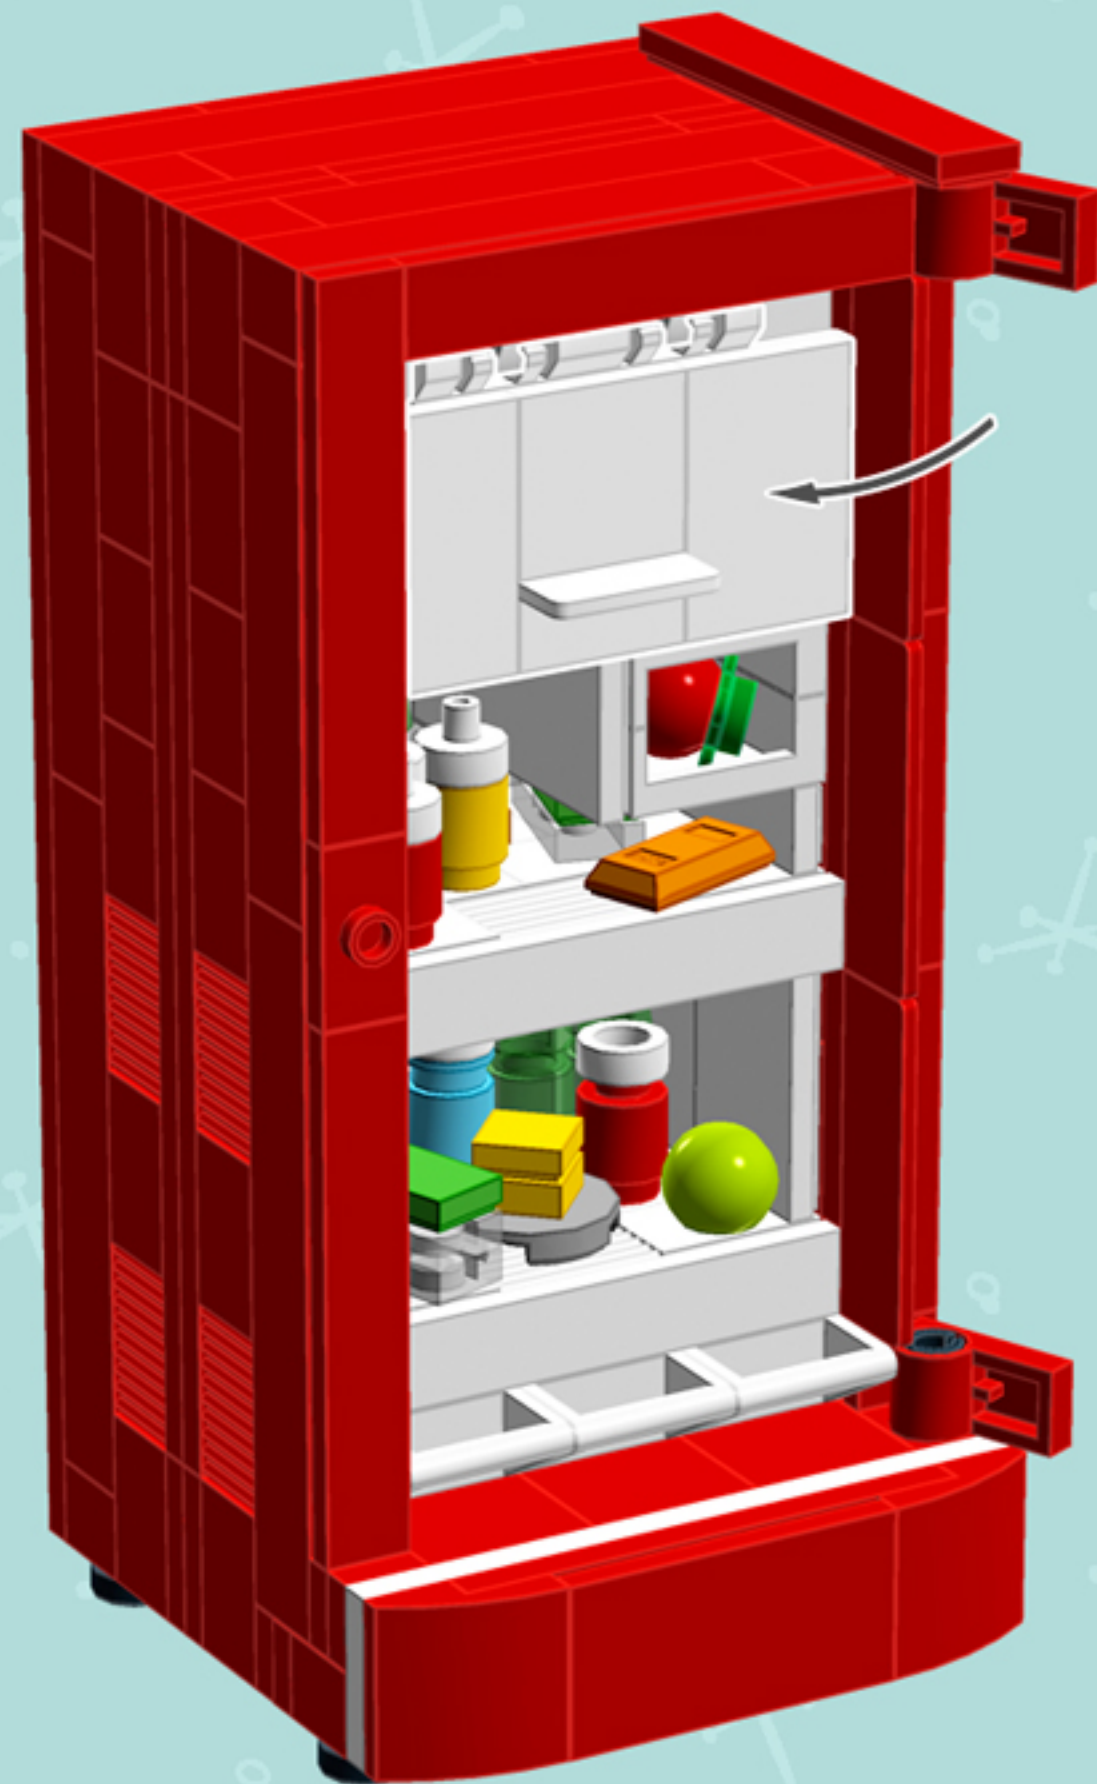

RETRO Refrigerator

A LEGO® project by Chris McVeigh
chrismcveigh.com

v2.0

Element ID	Color	Description	Quantity
4121715	Black	Connector Peg W. Friction	1
6139403	Black	Flat Tile 1X1, Round	6
6138603	Black	Lattice 3X6 Module W/Knobs	3
6186675	Black	Plate 1X1 W/3.2 Shaft/1.5 Hole	3
4161734	Brick Yellow	Plate 1X1 Round	1
4119479	Bright Green	Carrot Top	2
6195258	Bright Green	Flat Tile 1X2	2
4173805	Bright Orange	Brick 1X1	1
6149656	Bright Orange	Gold Ingot	1
4524929	Bright Orange	Plate 1X1	1
4504371	Bright Orange	Roof Tile 1X1X2/3	1
300521	Bright Red	Brick 1X1	3
4558886	Bright Red	Brick 1X1 W. 1 Knob	4
300421	Bright Red	Brick 1X2	6
6019155	Bright Red	Brick 1X2 W. 2 Knobs	12
4212414	Bright Red	Brick 1X2X5	3
301021	Bright Red	Brick 1X4	2

Element ID	Color	Description	Quantity
300921	Bright Red	Brick 1X6	8
300821	Bright Red	Brick 1X8	4
235721	Bright Red	Brick Corner 1X2X2	4
242021	Bright Red	Corner Plate 1X2X2	5
307021	Bright Red	Flat Tile 1X1	3
4113858	Bright Red	Flat Tile 1X6	4
4560179	Bright Red	Flat Tile 2X4	8
302421	Bright Red	Plate 1X1	4
6072998	Bright Red	Plate 1X1 W. Up Right Holder	1
4514843	Bright Red	Plate 1X12	7
302321	Bright Red	Plate 1X2	5
6092565	Bright Red	Plate 1X2 W. 1 Knob	1
6109459	Bright Red	Plate 1X2 W. Horizontal Hole Ø4,85 Rev.	2
371021	Bright Red	Plate 1X4	4
366621	Bright Red	Plate 1X6	9
428221	Bright Red	Plate 2X16	2

1

 Things not adding up? You may have an older version of Retro Refrigerator. You'll find the correct building guide in the archives at chrismcveigh.com.

2

×3

*For more fun builds,
please stop by chrismcveigh.com,
visit me at facebook.com/c.mcveigh.photos,
or follow me on twitter [@actionfigured](https://twitter.com/actionfigured)*