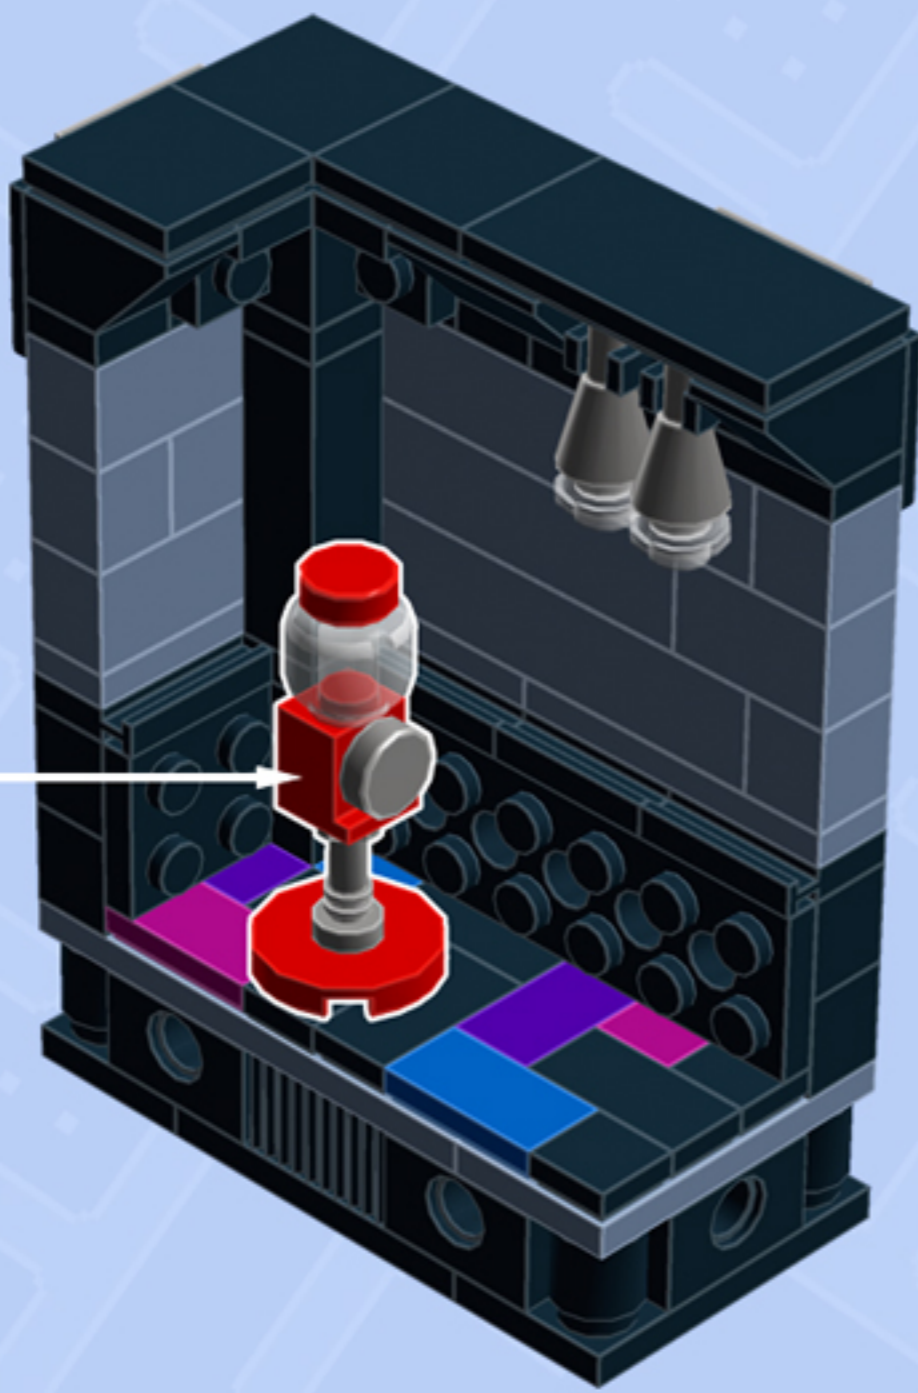

Element ID	Color	Description	Quantity
366026	Black	Roof Tile 2X2/45 Inv.	1
306226	Black	Round Brick 1X1	4
6073231	Black	Single Bush 2M Ø4,9	1
370026	Black	Technic Brick 1X2, Ø4.9	4
4206330	Bright Blue	Flat Tile 1X1	1
306923	Bright Blue	Flat Tile 1X2	1
407021	Bright Red	Angular Brick 1X1	1
6063445	Bright Red	Flat Tile 1X1, Round	1
6102138	Bright Red	Flat Tile 2X2 Round W. Hole Ø4.85	1
6099364	Bright Reddish Violet	Flat Tile 1X1	1
4611415	Bright Reddish Violet	Flat Tile 1X2	1
4114584	Bright Yellow	Banana	1

Element ID	Color	Description	Quantity
6139341	Sand Blue	Flat Tile 2X3 W/ Angle	1
6142245	Sand Blue	Plate 1X3	1
4169412	Sand Blue	Plate 1X4	2
6052827	Sand Blue	Plate 2X4	1
6062086	Sand Blue	Plate 4X6	1
6051389	Silver Ink	Light Sword Stock, No. "1000"	1
6121354	Silver Metallic	Cone 1X1 Invertede W. Shaft	2
4655241	Silver Metallic	Flat Tile 1X1, Round	1
4619636	Silver Metallic	Radiator Grille 1X2	4
3001140	Transparent	Mini Head - Tr.	1
4493367	Transparent	Plate 1X1 Round	2
614101	White	Plate 1X1 Round	3

1

LEFT SIDE CORNER - Page 8
Can be configured with trash can or gumball machine.

OR

2

RIGHT SIDE CORNER - Page 21
Can be configured with trash can or gumball machine.

OR

2

OR