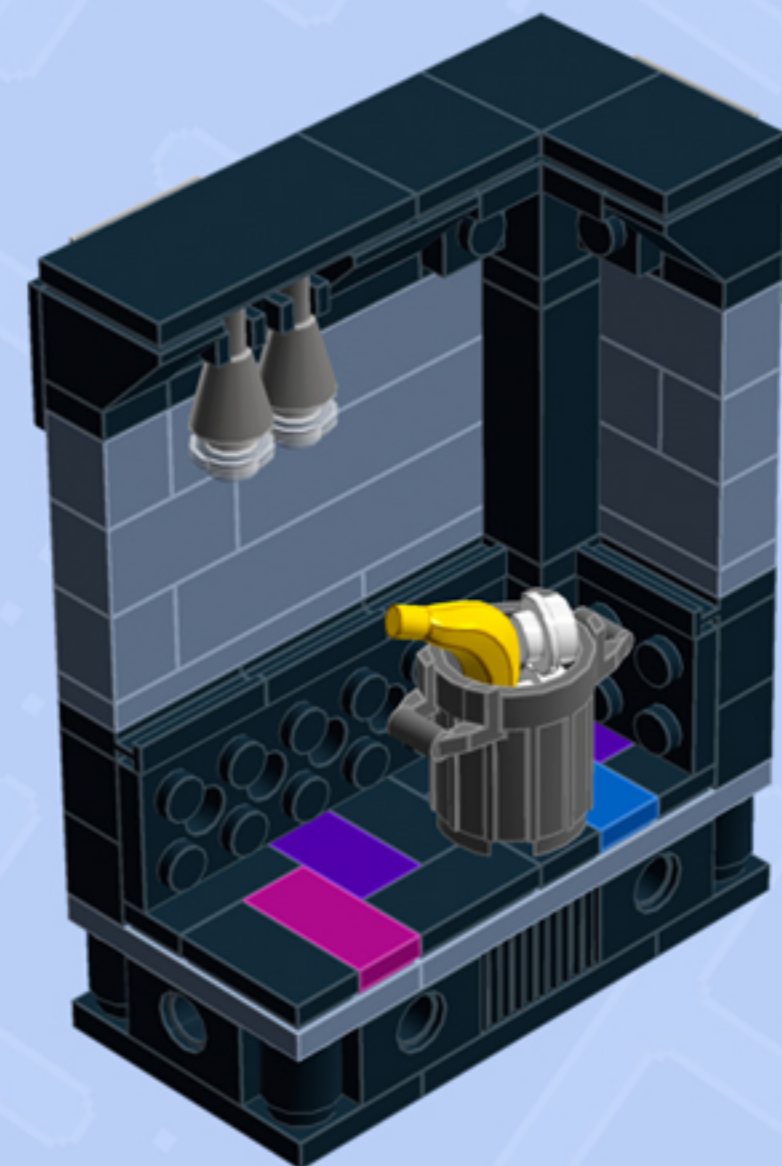

MODULAR
Arcade

CORNER UNIT 4X8

A LEGO® project by Chris McVeigh
chrismcveigh.com

Element ID	Color	Description	Quantity
4616245	Black	Angle Plate 1X2 / 2X4	2
6000650	Black	Angular Plate 1.5 Bot. 1X2 2/2	4
300526	Black	Brick 1X1	4
4558954	Black	Brick 1X1 W. 1 Knob	2
6065496	Black	Brick 1X1X3	1
6138173	Black	Brick 1X2 W. 2 Knobs	2
301026	Black	Brick 1X4	2
300326	Black	Brick 2X2	2
4121715	Black	Connector Peg W. Friction	3
242026	Black	Corner Plate 1X2X2	3
307026	Black	Flat Tile 1X1	3
306926	Black	Flat Tile 1X2	5
416226	Black	Flat Tile 1X8	4

Element ID	Color	Description	Quantity
306826	Black	Flat Tile 2X2	3
4560182	Black	Flat Tile 2X4	1
302426	Black	Plate 1X1	6
4550017	Black	Plate 1X1 W. Holder	2
302326	Black	Plate 1X2	11
6092585	Black	Plate 1X2 W. 1 Knob	1
4107761	Black	Plate 1X2 With Slide	4
371026	Black	Plate 1X4	3
302226	Black	Plate 2X2	2
302026	Black	Plate 2X4	1
3200126	Black	Plate 2X6 W. Holes	1
287726	Black	Profile Brick 1X2	2
366526	Black	Roof Tile 1X2 Inv.	2

Element ID	Color	Description	Quantity
366026	Black	Roof Tile 2X2/45 Inv.	1
306226	Black	Round Brick 1X1	4
6073231	Black	Single Bush 2M Ø4,9	1
370026	Black	Technic Brick 1X2, Ø4.9	4
4206330	Bright Blue	Flat Tile 1X1	1
306923	Bright Blue	Flat Tile 1X2	1
407021	Bright Red	Angular Brick 1X1	1
6063445	Bright Red	Flat Tile 1X1, Round	1
6102138	Bright Red	Flat Tile 2X2 Round W. Hole Ø4.85	1
6099364	Bright Reddish Violet	Flat Tile 1X1	1
4611415	Bright Reddish Violet	Flat Tile 1X2	1
4114584	Bright Yellow	Banana	1