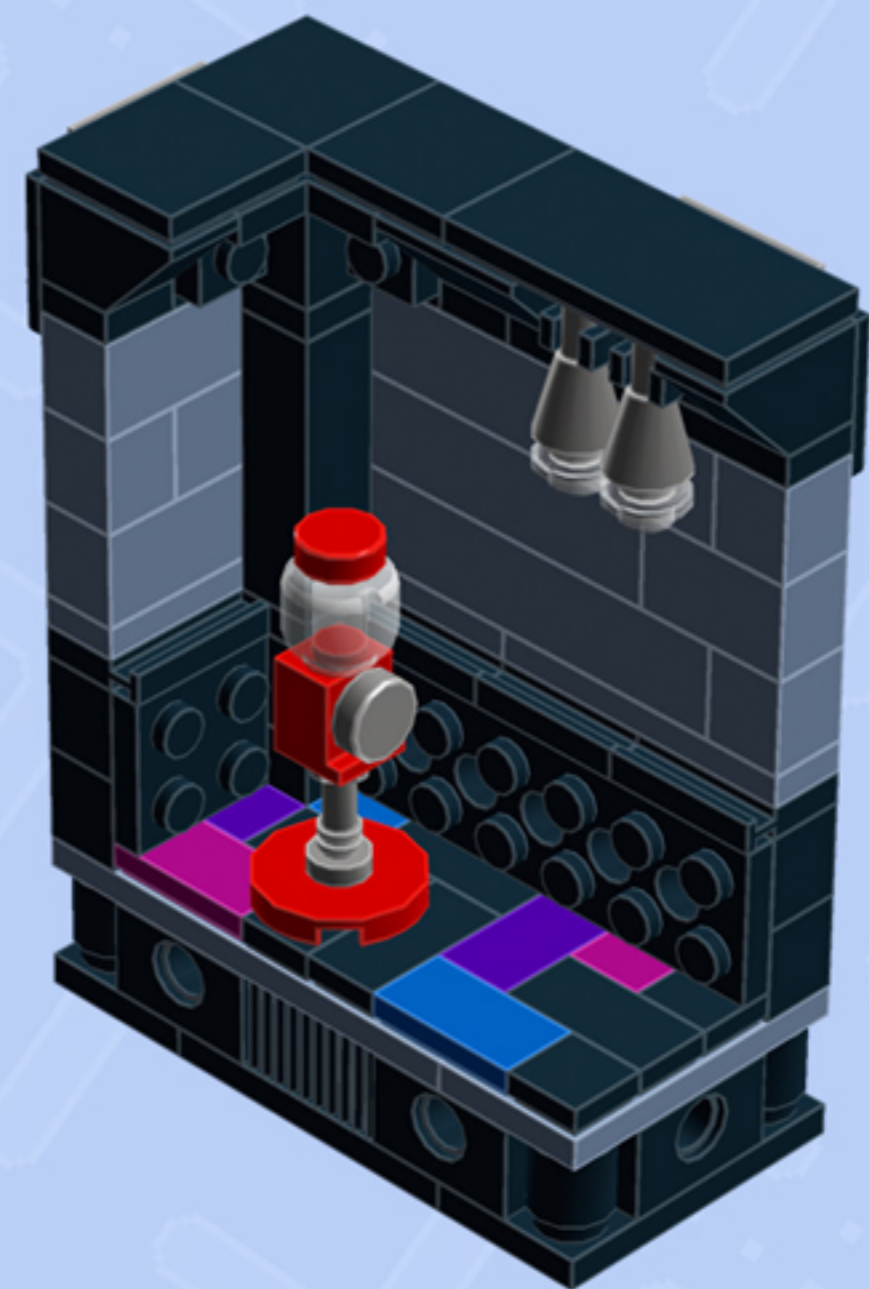

Element ID	Color	Description	Quantity
6139341	Sand Blue	Flat Tile 2X3 W/ Angle	1
6142245	Sand Blue	Plate 1X3	1
4169412	Sand Blue	Plate 1X4	2
6052827	Sand Blue	Plate 2X4	1
6062086	Sand Blue	Plate 4X6	1
6051389	Silver Ink	Light Sword Stock, No. "1000"	1
6121354	Silver Metallic	Cone 1X1 Invertede W. Shaft	2
4655241	Silver Metallic	Flat Tile 1X1, Round	1
4619636	Silver Metallic	Radiator Grille 1X2	4
3001140	Transparent	Mini Head - Tr.	1
4493367	Transparent	Plate 1X1 Round	2
614101	White	Plate 1X1 Round	3

1

LEFT SIDE CORNER - Page 8
Can be configured with trash can or gumball machine.

OR

2

RIGHT SIDE CORNER - Page 21
Can be configured with trash can or gumball machine.

OR

2

OR