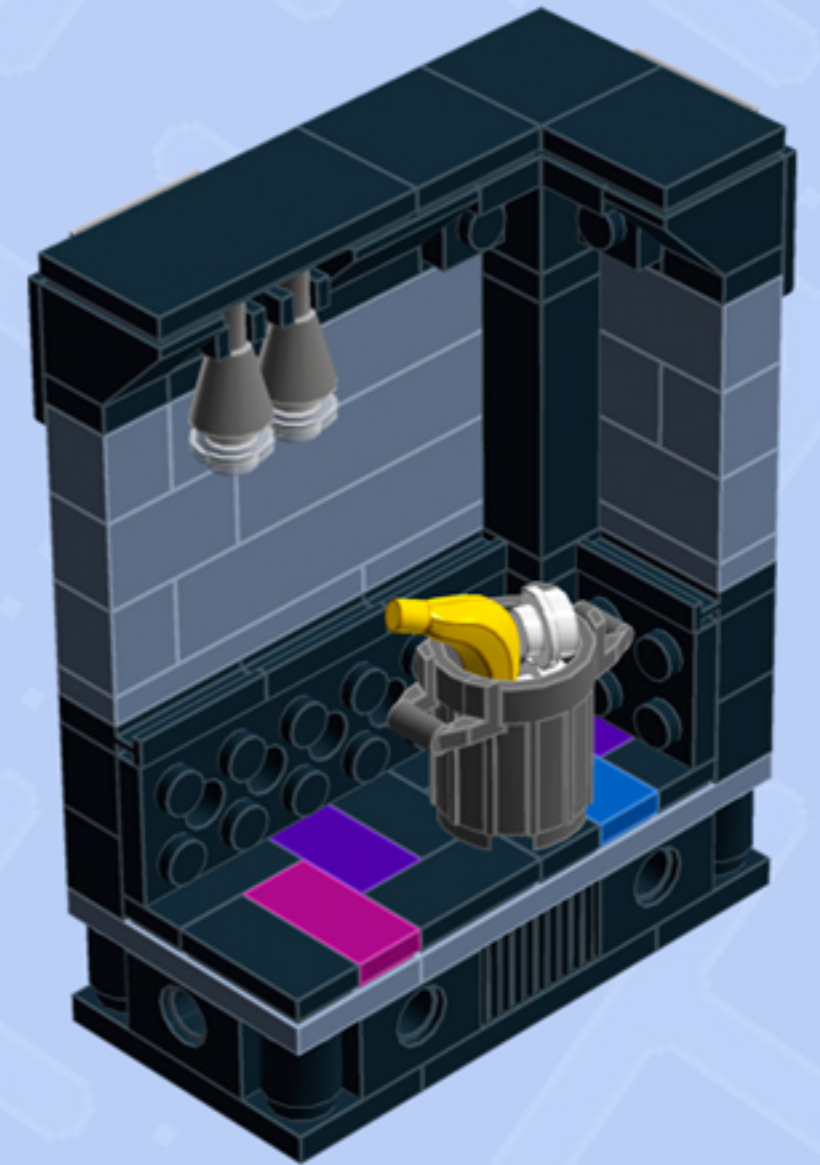

MODULAR
Arcade

CORNER UNIT 4X8

A LEGO® project by Chris McVeigh
chrismcveigh.com

Element ID	Color	Description	Quantity
4616245	Black	Angle Plate 1X2 / 2X4	2
6000650	Black	Angular Plate 1.5 Bot. 1X2 2/2	4
300526	Black	Brick 1X1	4
4558954	Black	Brick 1X1 W. 1 Knob	2
6065496	Black	Brick 1X1X3	1
6138173	Black	Brick 1X2 W. 2 Knobs	2
301026	Black	Brick 1X4	2
300326	Black	Brick 2X2	2
4121715	Black	Connector Peg W. Friction	3
242026	Black	Corner Plate 1X2X2	3
307026	Black	Flat Tile 1X1	3
306926	Black	Flat Tile 1X2	5
416226	Black	Flat Tile 1X8	4

Element ID	Color	Description	Quantity
306826	Black	Flat Tile 2X2	3
4560182	Black	Flat Tile 2X4	1
302426	Black	Plate 1X1	6
4550017	Black	Plate 1X1 W. Holder	2
302326	Black	Plate 1X2	11
6092585	Black	Plate 1X2 W. 1 Knob	1
4107761	Black	Plate 1X2 With Slide	4
371026	Black	Plate 1X4	3
302226	Black	Plate 2X2	2
302026	Black	Plate 2X4	1
3200126	Black	Plate 2X6 W. Holes	1
287726	Black	Profile Brick 1X2	2
366526	Black	Roof Tile 1X2 Inv.	2

Element ID	Color	Description	Quantity
366026	Black	Roof Tile 2X2/45 Inv.	1
306226	Black	Round Brick 1X1	4
6073231	Black	Single Bush 2M Ø4,9	1
370026	Black	Technic Brick 1X2, Ø4.9	4
4206330	Bright Blue	Flat Tile 1X1	1
306923	Bright Blue	Flat Tile 1X2	1
407021	Bright Red	Angular Brick 1X1	1
6063445	Bright Red	Flat Tile 1X1, Round	1
6102138	Bright Red	Flat Tile 2X2 Round W. Hole Ø4.85	1
6099364	Bright Reddish Violet	Flat Tile 1X1	1
4611415	Bright Reddish Violet	Flat Tile 1X2	1
4114584	Bright Yellow	Banana	1

Element ID	Color	Description	Quantity
4626645	Dark Stone Grey	Dustbin 2X2X2	1
6167457	Medium Lilac	Flat Tile 1X1	1
4613192	Medium Lilac	Flat Tile 1X2	1
4211483	Medium Stone Grey	Connector Peg W. Knob	2
4211399	Medium Stone Grey	Plate 1X1	3
6089147	Medium Stone Grey	Plate 1X2 W. Horizontal Hole Ø4,85 Rev.	1
4211503	Medium Stone Grey	TAP Ø4.9/6.4	1
4211651	Medium Stone Grey	Technic 5M Beam	1
4620077	Sand Blue	Brick 1X1	3
6177142	Sand Blue	Brick 1X2	2
4620993	Sand Blue	Brick 1X4	2
4620992	Sand Blue	Brick 1x6	3