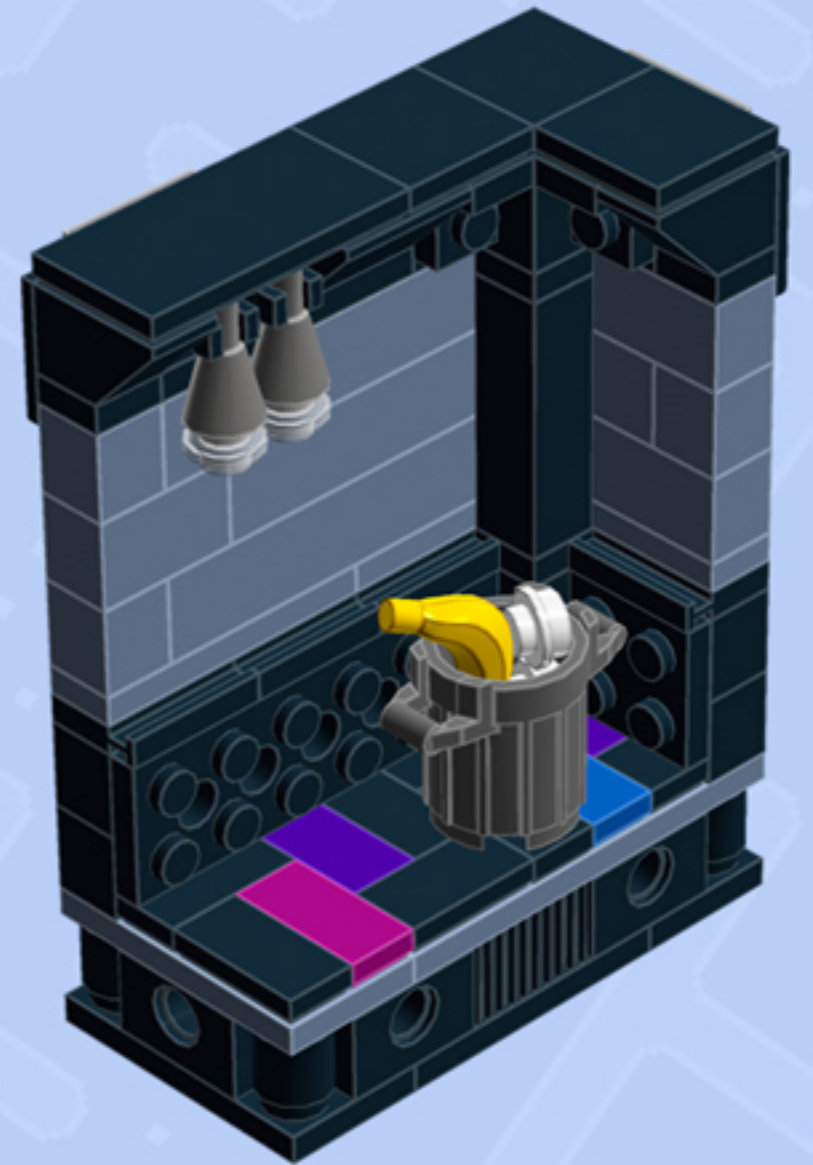

Element ID	Color	Description	Quantity
6139341	Sand Blue	Flat Tile 2X3 W/ Angle	1
6142245	Sand Blue	Plate 1X3	1
4169412	Sand Blue	Plate 1X4	2
6052827	Sand Blue	Plate 2X4	1
6062086	Sand Blue	Plate 4X6	1
6051389	Silver Ink	Light Sword Stock, No. "1000"	1
6121354	Silver Metallic	Cone 1X1 Invertede W. Shaft	2
4655241	Silver Metallic	Flat Tile 1X1, Round	1
4619636	Silver Metallic	Radiator Grille 1X2	4
3001140	Transparent	Mini Head - Tr.	1
4493367	Transparent	Plate 1X1 Round	2
614101	White	Plate 1X1 Round	3