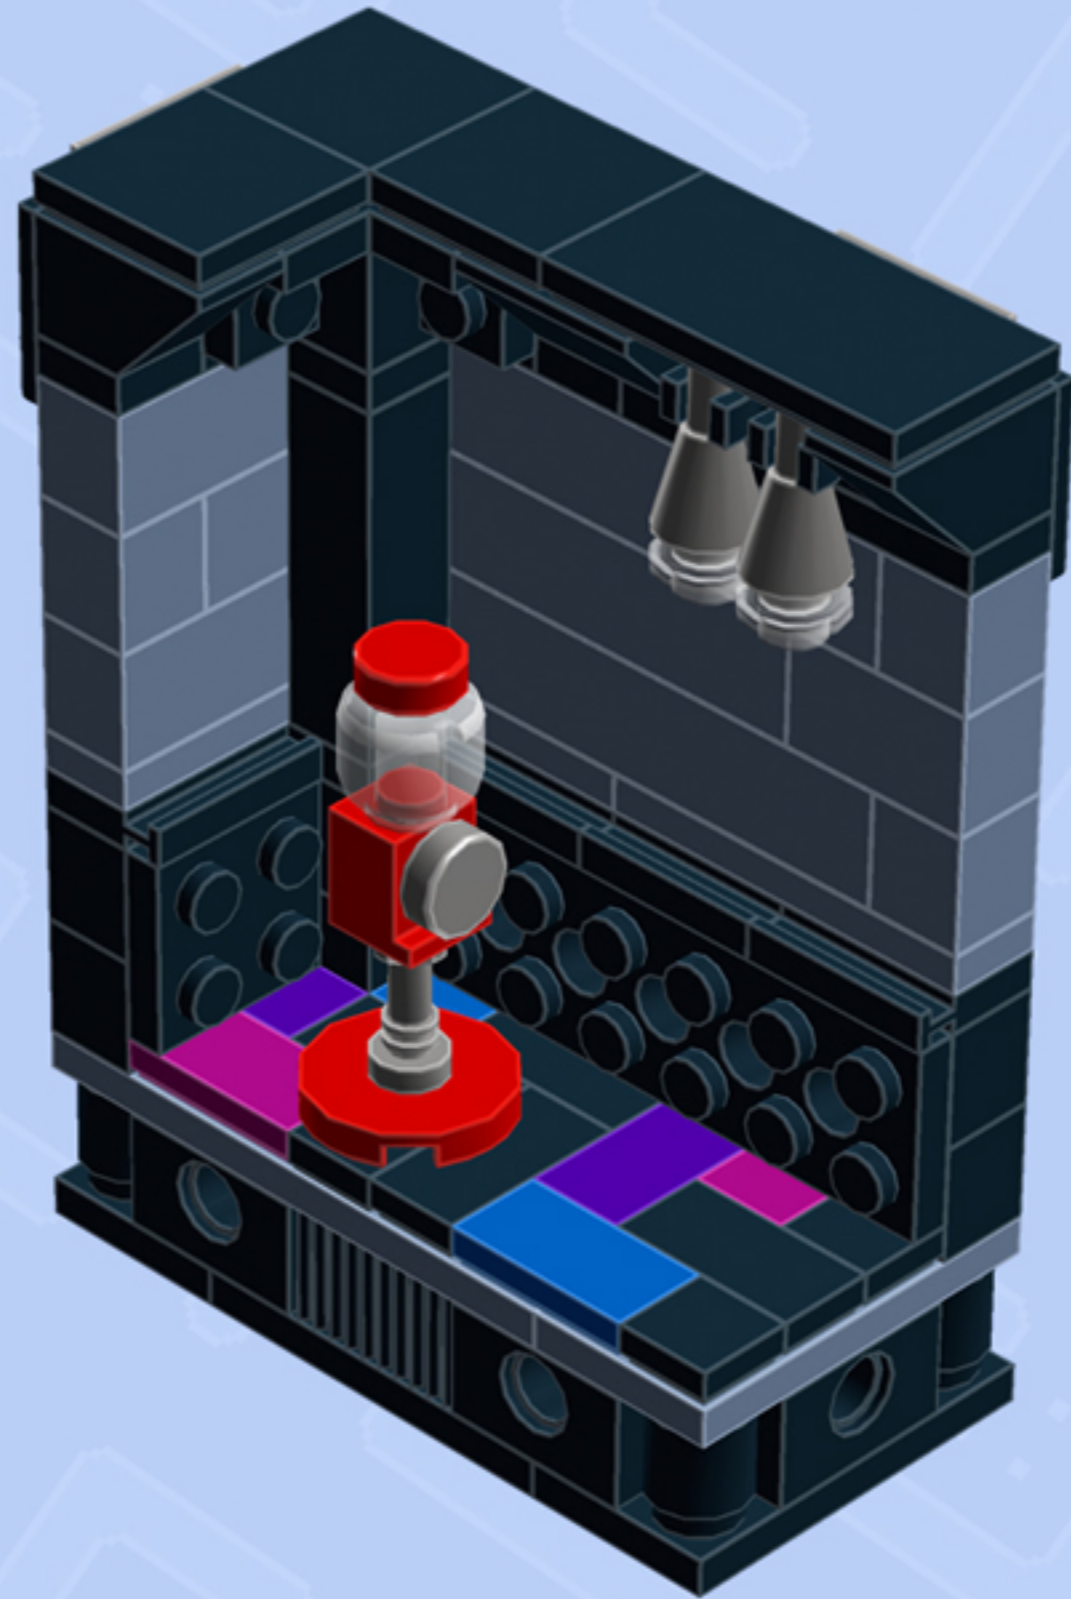

MODULAR
Arcade

CORNER UNIT 4X8

A LEGO® project by Chris McVeigh
chrismcveigh.com

Element ID	Color	Description	Quantity
4616245	Black	Angle Plate 1X2 / 2X4	2
6000650	Black	Angular Plate 1.5 Bot. 1X2 2/2	4
300526	Black	Brick 1X1	4
4558954	Black	Brick 1X1 W. 1 Knob	2
6065496	Black	Brick 1X1X3	1
6138173	Black	Brick 1X2 W. 2 Knobs	2
301026	Black	Brick 1X4	2
300326	Black	Brick 2X2	2
4121715	Black	Connector Peg W. Friction	3
242026	Black	Corner Plate 1X2X2	3
307026	Black	Flat Tile 1X1	3
306926	Black	Flat Tile 1X2	5
416226	Black	Flat Tile 1X8	4

Element ID	Color	Description	Quantity
306826	Black	Flat Tile 2X2	3
4560182	Black	Flat Tile 2X4	1
302426	Black	Plate 1X1	6
4550017	Black	Plate 1X1 W. Holder	2
302326	Black	Plate 1X2	11
6092585	Black	Plate 1X2 W. 1 Knob	1
4107761	Black	Plate 1X2 With Slide	4
371026	Black	Plate 1X4	3
302226	Black	Plate 2X2	2
302026	Black	Plate 2X4	1
3200126	Black	Plate 2X6 W. Holes	1
287726	Black	Profile Brick 1X2	2
366526	Black	Roof Tile 1X2 Inv.	2

Element ID	Color	Description	Quantity
366026	Black	Roof Tile 2X2/45 Inv.	1
306226	Black	Round Brick 1X1	4
6073231	Black	Single Bush 2M Ø4,9	1
370026	Black	Technic Brick 1X2, Ø4.9	4
4206330	Bright Blue	Flat Tile 1X1	1
306923	Bright Blue	Flat Tile 1X2	1
407021	Bright Red	Angular Brick 1X1	1
6063445	Bright Red	Flat Tile 1X1, Round	1
6102138	Bright Red	Flat Tile 2X2 Round W. Hole Ø4.85	1
6099364	Bright Reddish Violet	Flat Tile 1X1	1
4611415	Bright Reddish Violet	Flat Tile 1X2	1
4114584	Bright Yellow	Banana	1

Element ID	Color	Description	Quantity
4626645	Dark Stone Grey	Dustbin 2X2X2	1
6167457	Medium Lilac	Flat Tile 1X1	1
4613192	Medium Lilac	Flat Tile 1X2	1
4211483	Medium Stone Grey	Connector Peg W. Knob	2
4211399	Medium Stone Grey	Plate 1X1	3
6089147	Medium Stone Grey	Plate 1X2 W. Horizontal Hole Ø4,85 Rev.	1
4211503	Medium Stone Grey	TAP Ø4.9/6.4	1
4211651	Medium Stone Grey	Technic 5M Beam	1
4620077	Sand Blue	Brick 1X1	3
6177142	Sand Blue	Brick 1X2	2
4620993	Sand Blue	Brick 1X4	2
4620992	Sand Blue	Brick 1x6	3