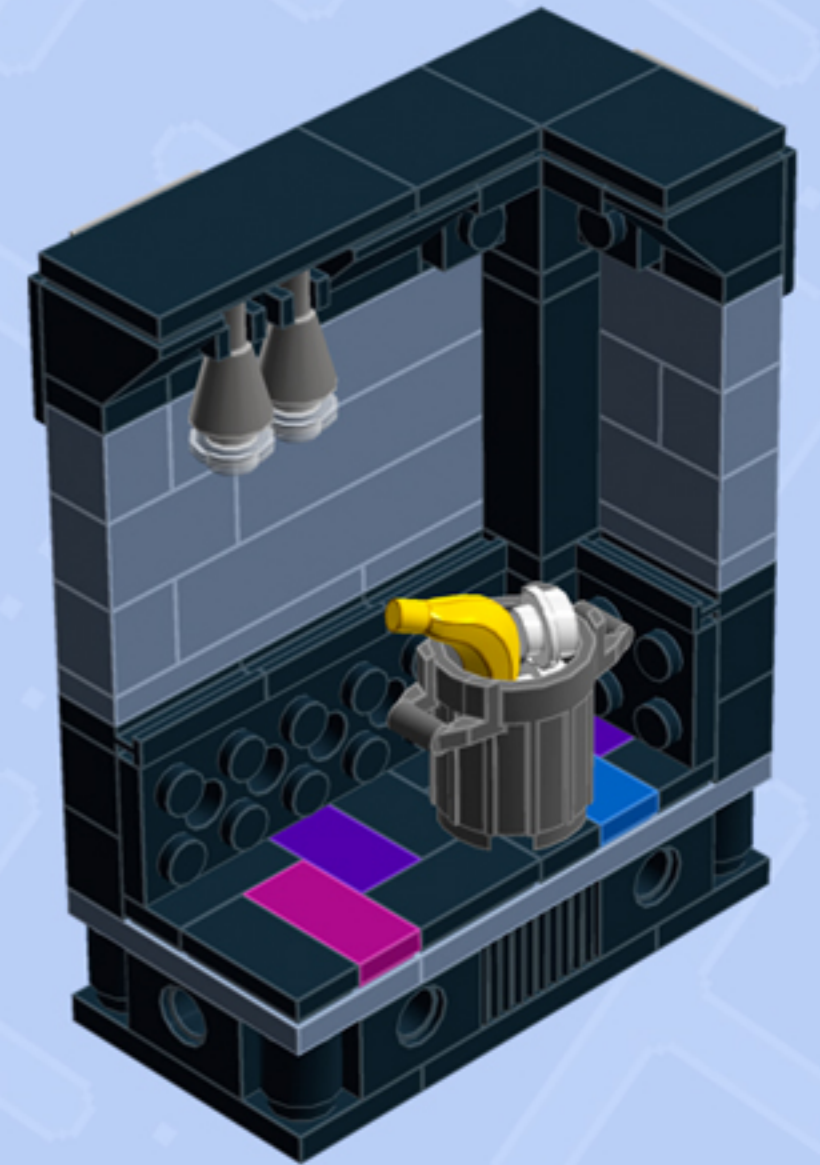

MODULAR
Arcade

CORNER UNIT 4X8

A LEGO® project by Chris McVeigh
chrismcveigh.com

Element ID	Color	Description	Quantity
4616245	Black	Angle Plate 1X2 / 2X4	2
6000650	Black	Angular Plate 1.5 Bot. 1X2 2/2	4
300526	Black	Brick 1X1	4
4558954	Black	Brick 1X1 W. 1 Knob	2
6065496	Black	Brick 1X1X3	1
6138173	Black	Brick 1X2 W. 2 Knobs	2
301026	Black	Brick 1X4	2
300326	Black	Brick 2X2	2
4121715	Black	Connector Peg W. Friction	3
242026	Black	Corner Plate 1X2X2	3
307026	Black	Flat Tile 1X1	3
306926	Black	Flat Tile 1X2	5
416226	Black	Flat Tile 1X8	4

Element ID	Color	Description	Quantity
306826	Black	Flat Tile 2X2	3
4560182	Black	Flat Tile 2X4	1
302426	Black	Plate 1X1	6
4550017	Black	Plate 1X1 W. Holder	2
302326	Black	Plate 1X2	11
6092585	Black	Plate 1X2 W. 1 Knob	1
4107761	Black	Plate 1X2 With Slide	4
371026	Black	Plate 1X4	3
302226	Black	Plate 2X2	2
302026	Black	Plate 2X4	1
3200126	Black	Plate 2X6 W. Holes	1
287726	Black	Profile Brick 1X2	2
366526	Black	Roof Tile 1X2 Inv.	2

Element ID	Color	Description	Quantity
366026	Black	Roof Tile 2X2/45 Inv.	1
306226	Black	Round Brick 1X1	4
6073231	Black	Single Bush 2M Ø4,9	1
370026	Black	Technic Brick 1X2, Ø4.9	4
4206330	Bright Blue	Flat Tile 1X1	1
306923	Bright Blue	Flat Tile 1X2	1
407021	Bright Red	Angular Brick 1X1	1
6063445	Bright Red	Flat Tile 1X1, Round	1
6102138	Bright Red	Flat Tile 2X2 Round W. Hole Ø4.85	1
6099364	Bright Reddish Violet	Flat Tile 1X1	1
4611415	Bright Reddish Violet	Flat Tile 1X2	1
4114584	Bright Yellow	Banana	1