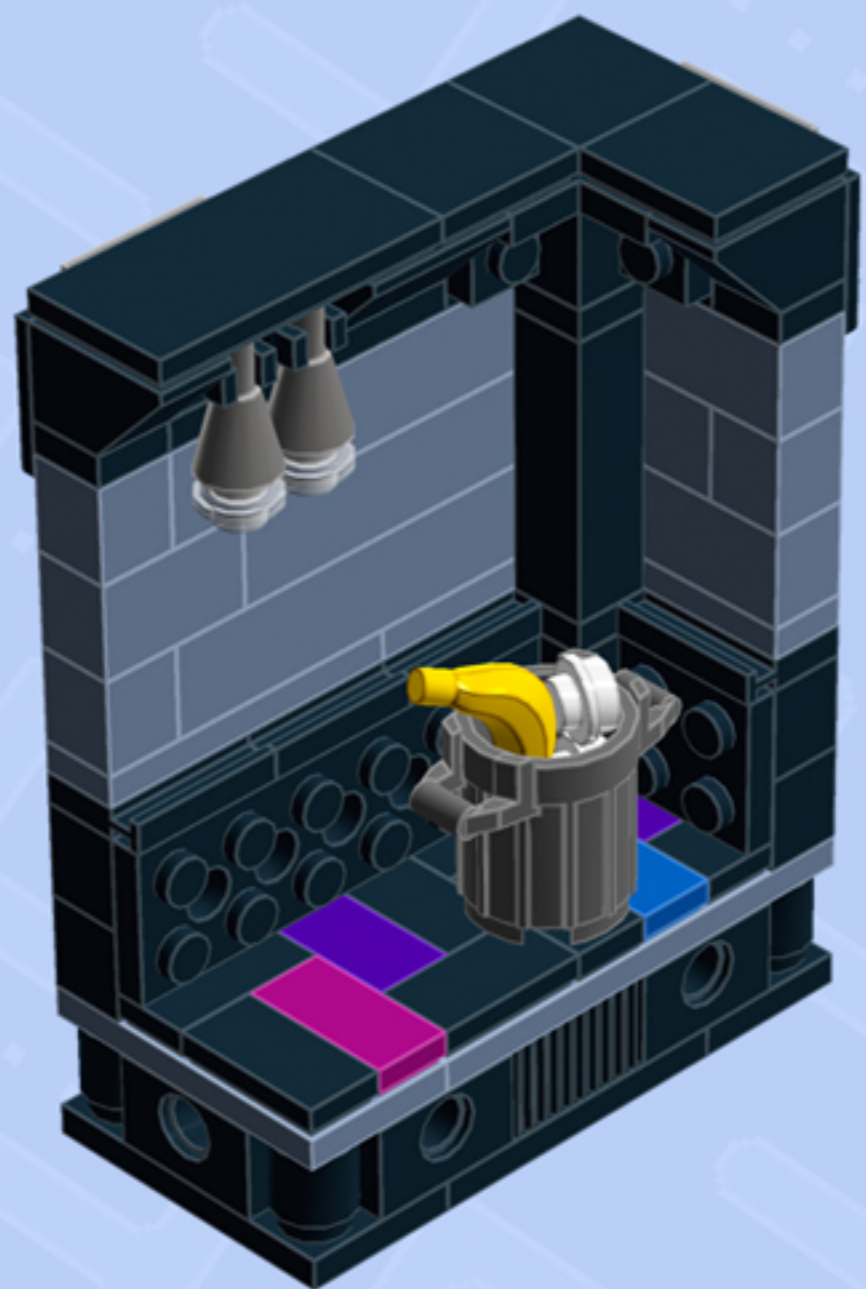

1

LEFT SIDE CORNER - Page 8
Can be configured with trash can or gumball machine.

OR

2