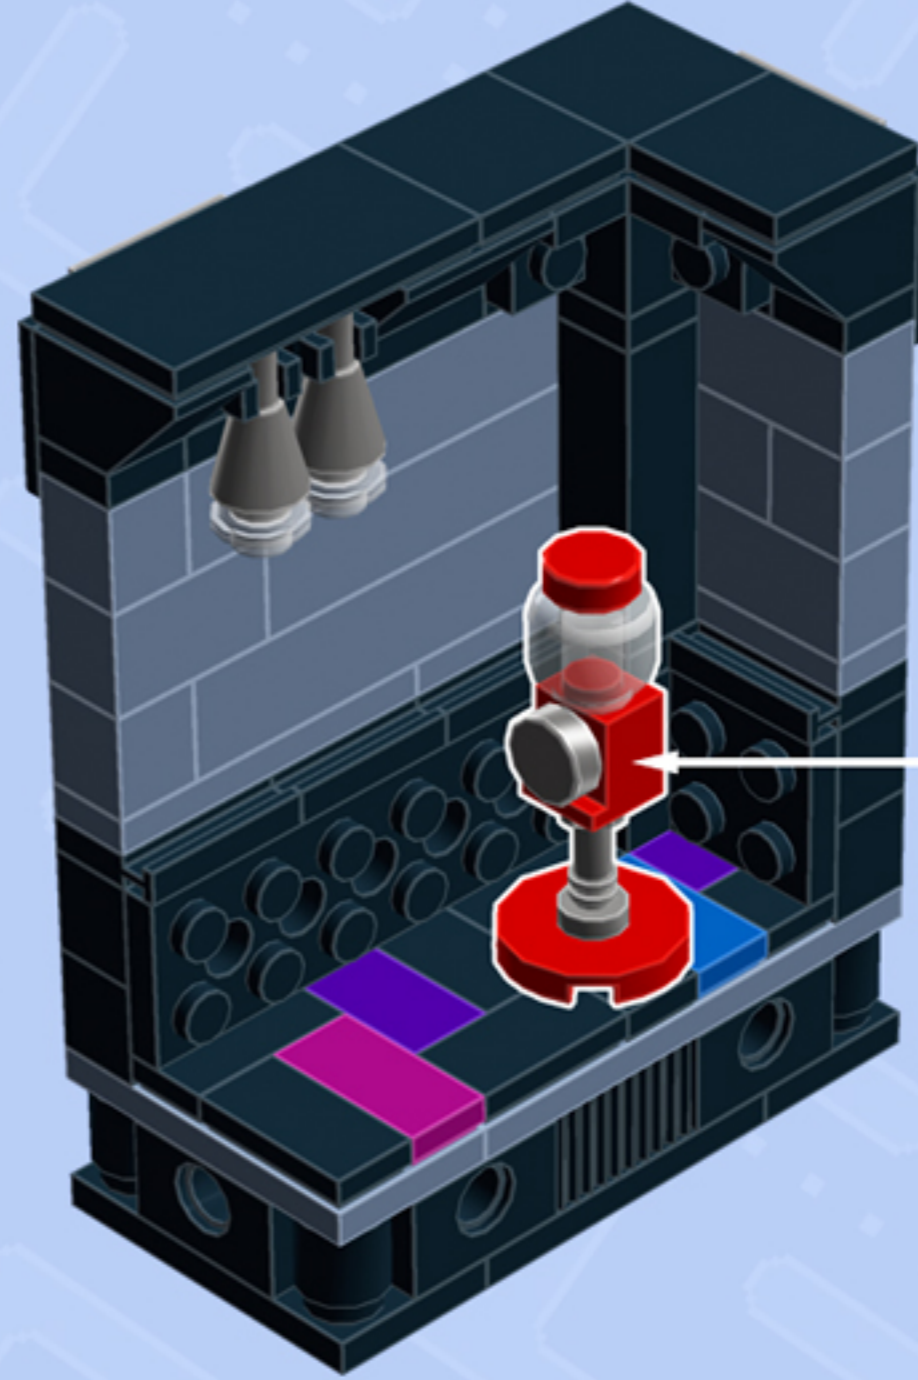

Element ID	Color	Description	Quantity
6139341	Sand Blue	Flat Tile 2X3 W/ Angle	1
6142245	Sand Blue	Plate 1X3	1
4169412	Sand Blue	Plate 1X4	2
6052827	Sand Blue	Plate 2X4	1
6062086	Sand Blue	Plate 4X6	1
6051389	Silver Ink	Light Sword Stock, No. "1000"	1
6121354	Silver Metallic	Cone 1X1 Invertede W. Shaft	2
4655241	Silver Metallic	Flat Tile 1X1, Round	1
4619636	Silver Metallic	Radiator Grille 1X2	4
3001140	Transparent	Mini Head - Tr.	1
4493367	Transparent	Plate 1X1 Round	2
614101	White	Plate 1X1 Round	3

1

LEFT SIDE CORNER - Page 8
Can be configured with trash can or gumball machine.

OR

2

RIGHT SIDE CORNER - Page 21
Can be configured with trash can or gumball machine.

OR

2

OR

Connect to other arcade units!

**Additional units sold separately unless purchased as part of a bundle. Shown for illustrative purposes only.*

*For more fun builds,
please stop by chrismcveigh.com,
visit me at facebook.com/c.mcveigh.photos,
or follow me on twitter [@actionfigured](https://twitter.com/actionfigured)*