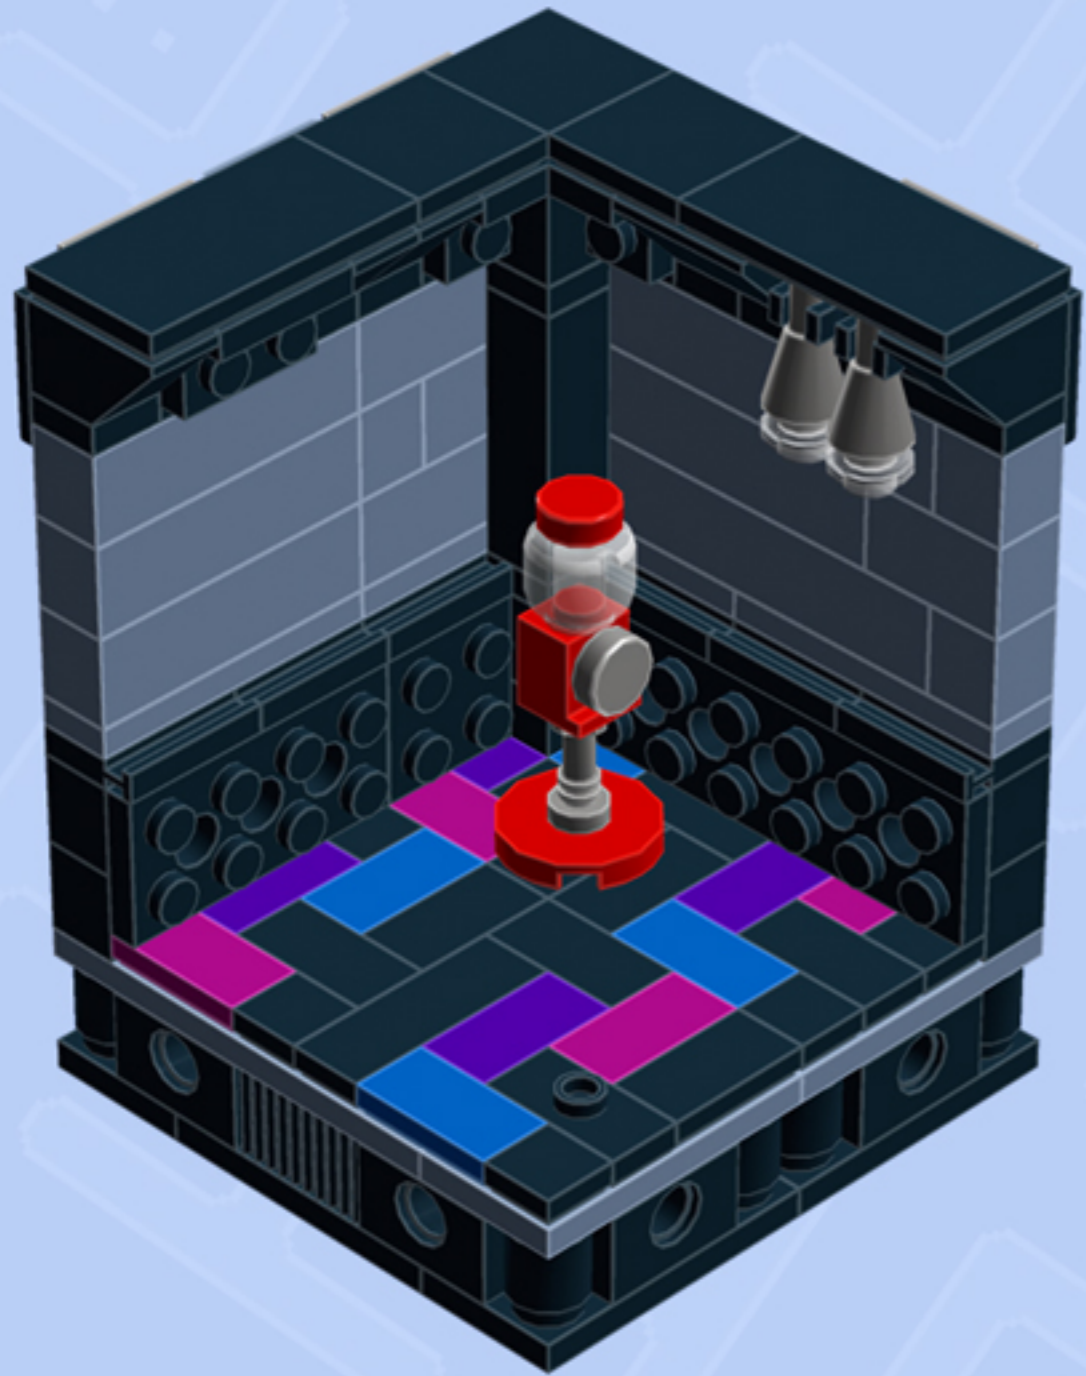

Element ID	Color	Description	Quantity
366026	Black	Roof Tile 2X2/45 Inv.	1
306226	Black	Round Brick 1X1	4
6073231	Black	Single Bush 2M Ø4,9	1
370026	Black	Technic Brick 1X2, Ø4.9	4
4206330	Bright Blue	Flat Tile 1X1	1
306923	Bright Blue	Flat Tile 1X2	1
407021	Bright Red	Angular Brick 1X1	1
6063445	Bright Red	Flat Tile 1X1, Round	1
6102138	Bright Red	Flat Tile 2X2 Round W. Hole Ø4.85	1
6099364	Bright Reddish Violet	Flat Tile 1X1	1
4611415	Bright Reddish Violet	Flat Tile 1X2	1
4114584	Bright Yellow	Banana	1

Element ID	Color	Description	Quantity
6139341	Sand Blue	Flat Tile 2X3 W/ Angle	1
6142245	Sand Blue	Plate 1X3	1
4169412	Sand Blue	Plate 1X4	2
6052827	Sand Blue	Plate 2X4	1
6062086	Sand Blue	Plate 4X6	1
6051389	Silver Ink	Light Sword Stock, No. "1000"	1
6121354	Silver Metallic	Cone 1X1 Invertede W. Shaft	2
4655241	Silver Metallic	Flat Tile 1X1, Round	1
4619636	Silver Metallic	Radiator Grille 1X2	4
3001140	Transparent	Mini Head - Tr.	1
4493367	Transparent	Plate 1X1 Round	2
614101	White	Plate 1X1 Round	3

1

LEFT SIDE CORNER - Page 8
Can be configured with trash can or gumball machine.

OR

2

RIGHT SIDE CORNER - Page 21
Can be configured with trash can or gumball machine.

OR

2

OR

Connect to other arcade units!

**Additional units sold separately unless purchased as part of a bundle. Shown for illustrative purposes only.*

*For more fun builds,
please stop by chrismcveigh.com,
visit me at facebook.com/c.mcveigh.photos,
or follow me on twitter [@actionfigured](https://twitter.com/actionfigured)*