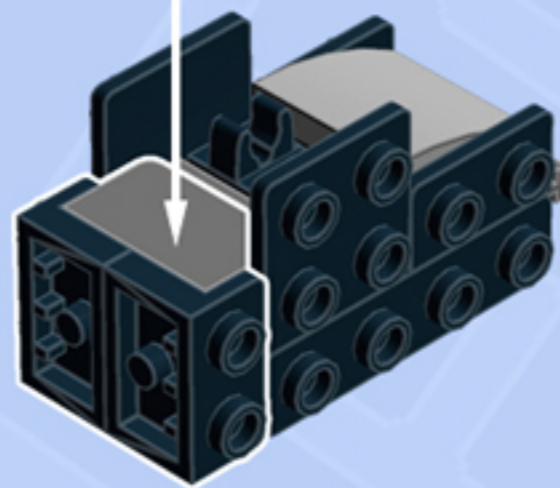

MODULAR  
**Arcade**  
ARCADE MACHINE

*A LEGO® project by Chris McVeigh*  
*[chrismcveigh.com](http://chrismcveigh.com)*

• DARK AZURE •

Element ID	Color	Description	Quantity
6089577	Black	Angle Plate 1X2/1X4	2
6020193	Black	Angular Plate 1.5 Bot. 1X2 1/2	4
6000650	Black	Angular Plate 1.5 Bot. 1X2 2/2	2
300526	Black	Brick 1X1	2
300426	Black	Brick 1X2	2
307026	Black	Flat Tile 1X1	1
302426	Black	Plate 1X1	1
6186675	Black	Plate 1X1 W/3.2 Shaft/1.5 Hole	1
4225201	Black	Plate 1X2 W. Stick 3.18	1
4598528	Black	Plate 1X2 W. Vertical Grip	2
302026	Black	Plate 2X4	1

Element ID	Color	Description	Quantity
6205089	Dark Azur	Flat Tile 1X4	2
6205087	Dark Azur	Flat Tile 2X2	2
4653988	Dark Azur	Plate 1X2	1
6166855	Dark Azur	Tile 2X2, Deg. 90, W/ Deg. 45 Cut	6
4211052	Dark Stone Grey	Flat Tile 1X2	2
4210719	Dark Stone Grey	Plate 1X1	4
4543086	Dark Stone Grey	Plate 1X2 With Slide	1
4271950	Dark Stone Grey	Wall Element 1X2X1	1
4211399	Medium Stone Grey	Plate 1X1	1
6102357	Medium Stone Grey	Plate W. Bow 2X2X2/3	1
6172366	White	1/4 Circle Tile 1X1	2

*Connect to Wall Unit 4x8!*

*Wall Unit 4x8 building guide available separately.  
Configure the floor as shown to correctly seat Arcade Machine.*

*For more fun builds,  
please stop by [chrismcveigh.com](http://chrismcveigh.com),  
visit me at [facebook.com/c.mcveigh.photos](https://facebook.com/c.mcveigh.photos),  
or follow me on twitter [@actionfigured](https://twitter.com/actionfigured)*