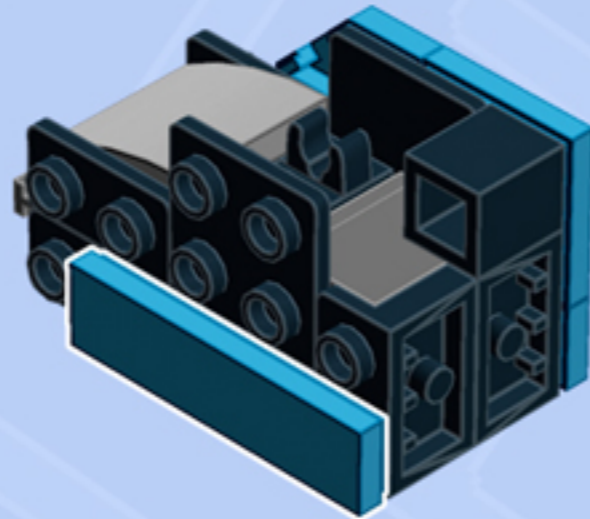

MODULAR  
**Arcade**  
ARCADE MACHINE

*A LEGO® project by Chris McVeigh*  
*[chrismcveigh.com](http://chrismcveigh.com)*

• DARK AZURE •

Element ID	Color	Description	Quantity
6089577	Black	Angle Plate 1X2/1X4	2
6020193	Black	Angular Plate 1.5 Bot. 1X2 1/2	4
6000650	Black	Angular Plate 1.5 Bot. 1X2 2/2	2
300526	Black	Brick 1X1	2
300426	Black	Brick 1X2	2
307026	Black	Flat Tile 1X1	1
302426	Black	Plate 1X1	1
6186675	Black	Plate 1X1 W/3.2 Shaft/1.5 Hole	1
4225201	Black	Plate 1X2 W. Stick 3.18	1
4598528	Black	Plate 1X2 W. Vertical Grip	2
302026	Black	Plate 2X4	1

Element ID	Color	Description	Quantity
6205089	Dark Azur	Flat Tile 1X4	2
6205087	Dark Azur	Flat Tile 2X2	2
4653988	Dark Azur	Plate 1X2	1
6166855	Dark Azur	Tile 2X2, Deg. 90, W/ Deg. 45 Cut	6
4211052	Dark Stone Grey	Flat Tile 1X2	2
4210719	Dark Stone Grey	Plate 1X1	4
4543086	Dark Stone Grey	Plate 1X2 With Slide	1
4271950	Dark Stone Grey	Wall Element 1X2X1	1
4211399	Medium Stone Grey	Plate 1X1	1
6102357	Medium Stone Grey	Plate W. Bow 2X2X2/3	1
6172366	White	1/4 Circle Tile 1X1	2

*Connect to Wall Unit 4x8!*

*Wall Unit 4x8 building guide available separately.  
Configure the floor as shown to correctly seat Arcade Machine.*

*For more fun builds,  
please stop by [chrismcveigh.com](http://chrismcveigh.com),  
visit me at [facebook.com/c.mcveigh.photos](https://facebook.com/c.mcveigh.photos),  
or follow me on twitter [@actionfigured](https://twitter.com/actionfigured)*