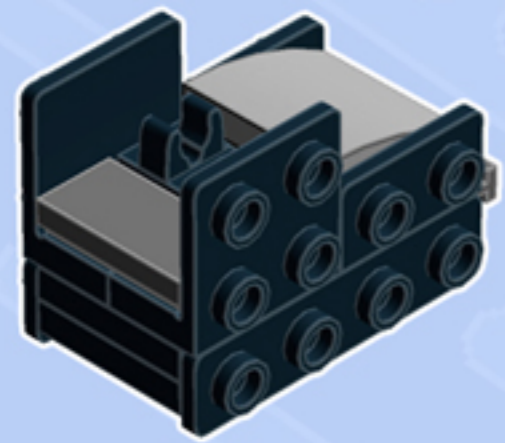

MODULAR  
**Arcade**  
ARCADE MACHINE

*A LEGO® project by Chris McVeigh*  
*[chrismcveigh.com](http://chrismcveigh.com)*

• DARK AZURE •

Element ID	Color	Description	Quantity
6089577	Black	Angle Plate 1X2/1X4	2
6020193	Black	Angular Plate 1.5 Bot. 1X2 1/2	4
6000650	Black	Angular Plate 1.5 Bot. 1X2 2/2	2
300526	Black	Brick 1X1	2
300426	Black	Brick 1X2	2
307026	Black	Flat Tile 1X1	1
302426	Black	Plate 1X1	1
6186675	Black	Plate 1X1 W/3.2 Shaft/1.5 Hole	1
4225201	Black	Plate 1X2 W. Stick 3.18	1
4598528	Black	Plate 1X2 W. Vertical Grip	2
302026	Black	Plate 2X4	1

Element ID	Color	Description	Quantity
6205089	Dark Azur	Flat Tile 1X4	2
6205087	Dark Azur	Flat Tile 2X2	2
4653988	Dark Azur	Plate 1X2	1
6166855	Dark Azur	Tile 2X2, Deg. 90, W/ Deg. 45 Cut	6
4211052	Dark Stone Grey	Flat Tile 1X2	2
4210719	Dark Stone Grey	Plate 1X1	4
4543086	Dark Stone Grey	Plate 1X2 With Slide	1
4271950	Dark Stone Grey	Wall Element 1X2X1	1
4211399	Medium Stone Grey	Plate 1X1	1
6102357	Medium Stone Grey	Plate W. Bow 2X2X2/3	1
6172366	White	1/4 Circle Tile 1X1	2

*Connect to Wall Unit 4x8!*

*Wall Unit 4x8 building guide available separately.  
Configure the floor as shown to correctly seat Arcade Machine.*

*For more fun builds,  
please stop by [chrismcveigh.com](http://chrismcveigh.com),  
visit me at [facebook.com/c.mcveigh.photos](https://facebook.com/c.mcveigh.photos),  
or follow me on twitter [@actionfigured](https://twitter.com/actionfigured)*