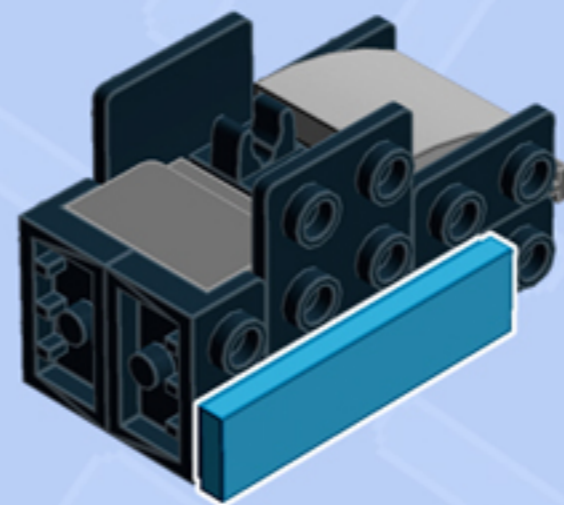

MODULAR  
**Arcade**  
ARCADE MACHINE

*A LEGO® project by Chris McVeigh*  
*[chrismcveigh.com](http://chrismcveigh.com)*

• DARK AZURE •

Element ID	Color	Description	Quantity
6089577	Black	Angle Plate 1X2/1X4	2
6020193	Black	Angular Plate 1.5 Bot. 1X2 1/2	4
6000650	Black	Angular Plate 1.5 Bot. 1X2 2/2	2
300526	Black	Brick 1X1	2
300426	Black	Brick 1X2	2
307026	Black	Flat Tile 1X1	1
302426	Black	Plate 1X1	1
6186675	Black	Plate 1X1 W/3.2 Shaft/1.5 Hole	1
4225201	Black	Plate 1X2 W. Stick 3.18	1
4598528	Black	Plate 1X2 W. Vertical Grip	2
302026	Black	Plate 2X4	1

Element ID	Color	Description	Quantity
6205089	Dark Azur	Flat Tile 1X4	2
6205087	Dark Azur	Flat Tile 2X2	2
4653988	Dark Azur	Plate 1X2	1
6166855	Dark Azur	Tile 2X2, Deg. 90, W/ Deg. 45 Cut	6
4211052	Dark Stone Grey	Flat Tile 1X2	2
4210719	Dark Stone Grey	Plate 1X1	4
4543086	Dark Stone Grey	Plate 1X2 With Slide	1
4271950	Dark Stone Grey	Wall Element 1X2X1	1
4211399	Medium Stone Grey	Plate 1X1	1
6102357	Medium Stone Grey	Plate W. Bow 2X2X2/3	1
6172366	White	1/4 Circle Tile 1X1	2

*Connect to Wall Unit 4x8!*

*Wall Unit 4x8 building guide available separately.  
Configure the floor as shown to correctly seat Arcade Machine.*

*For more fun builds,  
please stop by [chrismcveigh.com](http://chrismcveigh.com),  
visit me at [facebook.com/c.mcveigh.photos](https://facebook.com/c.mcveigh.photos),  
or follow me on twitter [@actionfigured](https://twitter.com/actionfigured)*