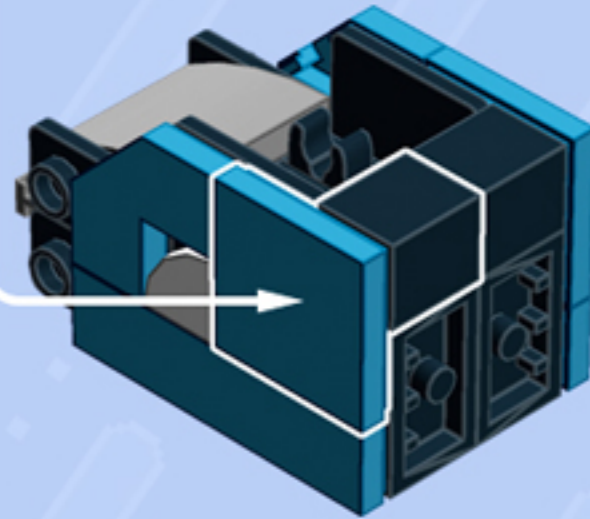

MODULAR  
**Arcade**  
ARCADE MACHINE

*A LEGO® project by Chris McVeigh*  
*[chrismcveigh.com](http://chrismcveigh.com)*

• DARK AZURE •

Element ID	Color	Description	Quantity
6089577	Black	Angle Plate 1X2/1X4	2
6020193	Black	Angular Plate 1.5 Bot. 1X2 1/2	4
6000650	Black	Angular Plate 1.5 Bot. 1X2 2/2	2
300526	Black	Brick 1X1	2
300426	Black	Brick 1X2	2
307026	Black	Flat Tile 1X1	1
302426	Black	Plate 1X1	1
6186675	Black	Plate 1X1 W/3.2 Shaft/1.5 Hole	1
4225201	Black	Plate 1X2 W. Stick 3.18	1
4598528	Black	Plate 1X2 W. Vertical Grip	2
302026	Black	Plate 2X4	1

*Connect to Wall Unit 4x8!*

*Wall Unit 4x8 building guide available separately.  
Configure the floor as shown to correctly seat Arcade Machine.*

*For more fun builds,  
please stop by [chrismcveigh.com](http://chrismcveigh.com),  
visit me at [facebook.com/c.mcveigh.photos](https://facebook.com/c.mcveigh.photos),  
or follow me on twitter [@actionfigured](https://twitter.com/actionfigured)*