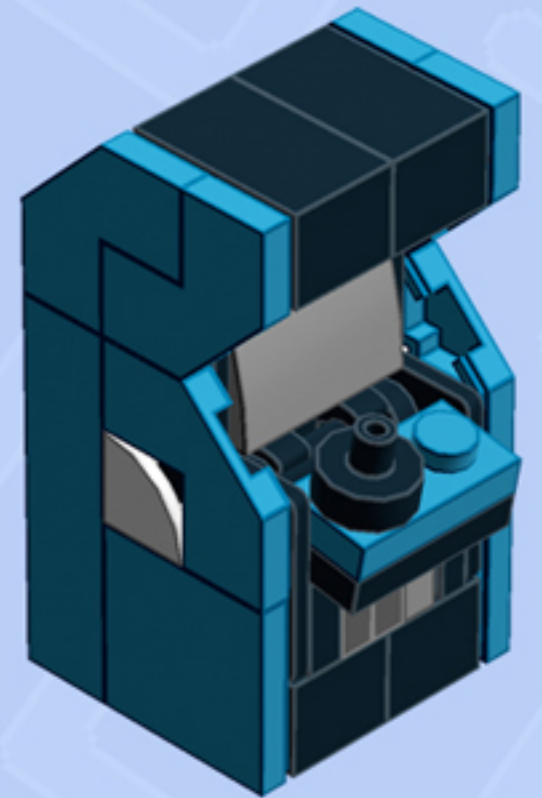

MODULAR  
**Arcade**  
ARCADE MACHINE

*A LEGO® project by Chris McVeigh*  
*[chrismcveigh.com](http://chrismcveigh.com)*

• DARK AZURE •

Element ID	Color	Description	Quantity
6089577	Black	Angle Plate 1X2/1X4	2
6020193	Black	Angular Plate 1.5 Bot. 1X2 1/2	4
6000650	Black	Angular Plate 1.5 Bot. 1X2 2/2	2
300526	Black	Brick 1X1	2
300426	Black	Brick 1X2	2
307026	Black	Flat Tile 1X1	1
302426	Black	Plate 1X1	1
6186675	Black	Plate 1X1 W/3.2 Shaft/1.5 Hole	1
4225201	Black	Plate 1X2 W. Stick 3.18	1
4598528	Black	Plate 1X2 W. Vertical Grip	2
302026	Black	Plate 2X4	1

Element ID	Color	Description	Quantity
6205089	Dark Azur	Flat Tile 1X4	2
6205087	Dark Azur	Flat Tile 2X2	2
4653988	Dark Azur	Plate 1X2	1
6166855	Dark Azur	Tile 2X2, Deg. 90, W/ Deg. 45 Cut	6
4211052	Dark Stone Grey	Flat Tile 1X2	2
4210719	Dark Stone Grey	Plate 1X1	4
4543086	Dark Stone Grey	Plate 1X2 With Slide	1
4271950	Dark Stone Grey	Wall Element 1X2X1	1
4211399	Medium Stone Grey	Plate 1X1	1
6102357	Medium Stone Grey	Plate W. Bow 2X2X2/3	1
6172366	White	1/4 Circle Tile 1X1	2

*Connect to Wall Unit 4x8!*

*Wall Unit 4x8 building guide available separately.  
Configure the floor as shown to correctly seat Arcade Machine.*

*For more fun builds,  
please stop by [chrismcveigh.com](http://chrismcveigh.com),  
visit me at [facebook.com/c.mcveigh.photos](https://facebook.com/c.mcveigh.photos),  
or follow me on twitter [@actionfigured](https://twitter.com/actionfigured)*