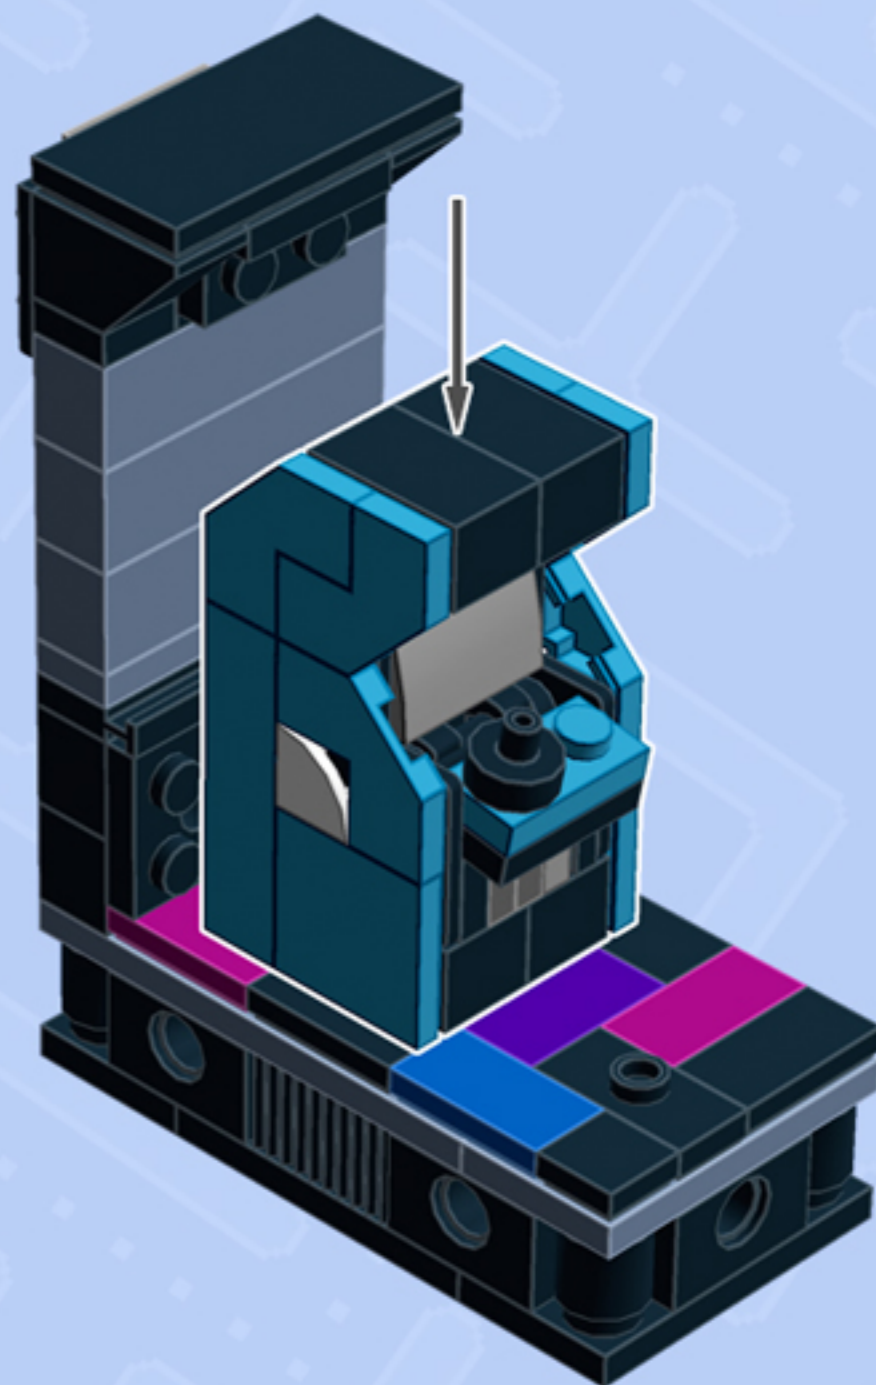

MODULAR  
**Arcade**  
ARCADE MACHINE

*A LEGO® project by Chris McVeigh*  
*[chrismcveigh.com](http://chrismcveigh.com)*

• DARK AZURE •

Element ID	Color	Description	Quantity
6089577	Black	Angle Plate 1X2/1X4	2
6020193	Black	Angular Plate 1.5 Bot. 1X2 1/2	4
6000650	Black	Angular Plate 1.5 Bot. 1X2 2/2	2
300526	Black	Brick 1X1	2
300426	Black	Brick 1X2	2
307026	Black	Flat Tile 1X1	1
302426	Black	Plate 1X1	1
6186675	Black	Plate 1X1 W/3.2 Shaft/1.5 Hole	1
4225201	Black	Plate 1X2 W. Stick 3.18	1
4598528	Black	Plate 1X2 W. Vertical Grip	2
302026	Black	Plate 2X4	1

Element ID	Color	Description	Quantity
6205089	Dark Azur	Flat Tile 1X4	2
6205087	Dark Azur	Flat Tile 2X2	2
4653988	Dark Azur	Plate 1X2	1
6166855	Dark Azur	Tile 2X2, Deg. 90, W/ Deg. 45 Cut	6
4211052	Dark Stone Grey	Flat Tile 1X2	2
4210719	Dark Stone Grey	Plate 1X1	4
4543086	Dark Stone Grey	Plate 1X2 With Slide	1
4271950	Dark Stone Grey	Wall Element 1X2X1	1
4211399	Medium Stone Grey	Plate 1X1	1
6102357	Medium Stone Grey	Plate W. Bow 2X2X2/3	1
6172366	White	1/4 Circle Tile 1X1	2

*Connect to Wall Unit 4x8!*

*Wall Unit 4x8 building guide available separately.  
Configure the floor as shown to correctly seat Arcade Machine.*

*For more fun builds,  
please stop by [chrismcveigh.com](http://chrismcveigh.com),  
visit me at [facebook.com/c.mcveigh.photos](https://facebook.com/c.mcveigh.photos),  
or follow me on twitter [@actionfigured](https://twitter.com/actionfigured)*