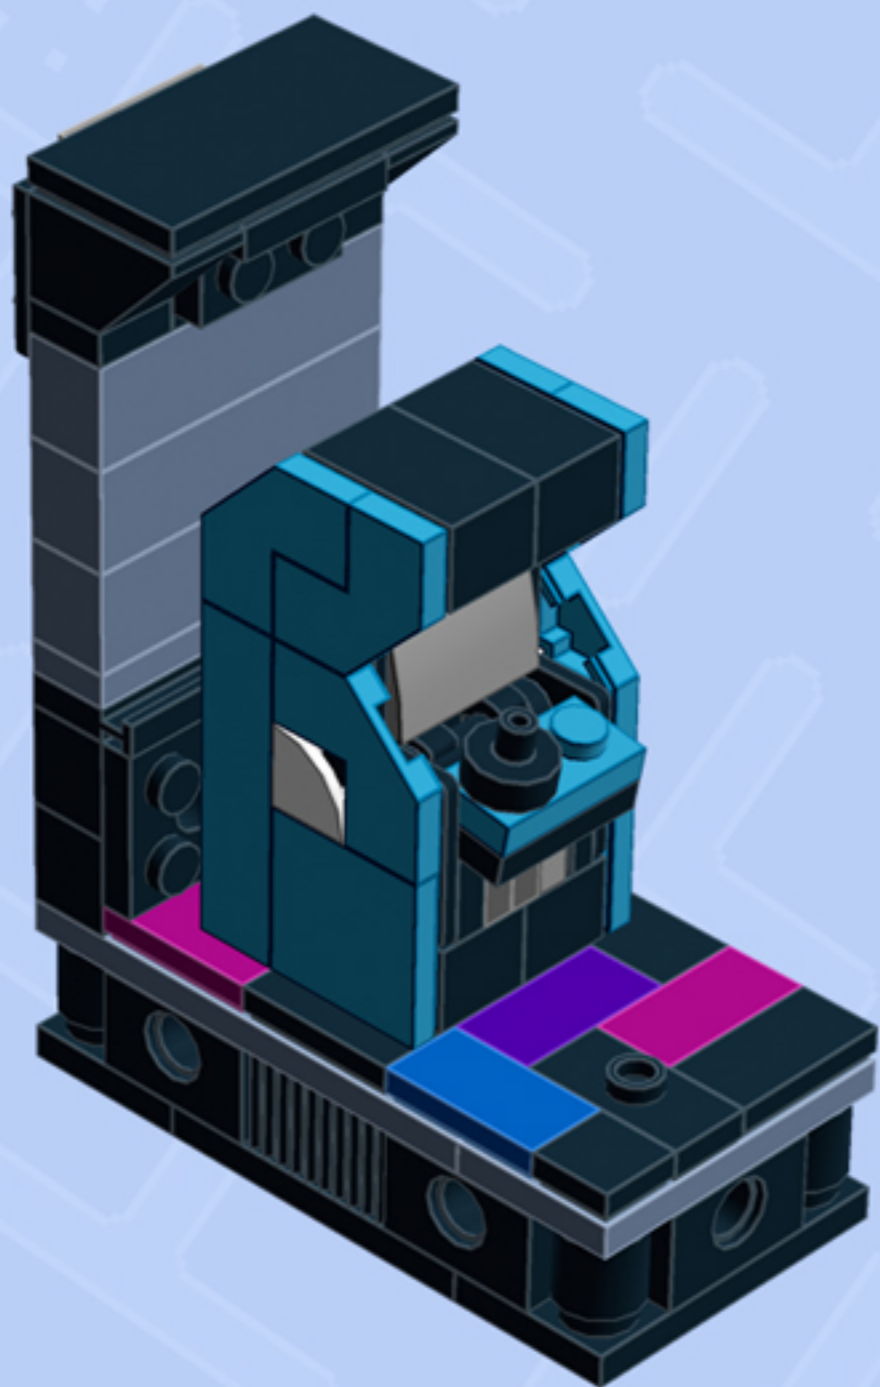

MODULAR  
**Arcade**  
ARCADE MACHINE

*A LEGO® project by Chris McVeigh*  
*[chrismcveigh.com](http://chrismcveigh.com)*

• DARK AZURE •

Element ID	Color	Description	Quantity
6089577	Black	Angle Plate 1X2/1X4	2
6020193	Black	Angular Plate 1.5 Bot. 1X2 1/2	4
6000650	Black	Angular Plate 1.5 Bot. 1X2 2/2	2
300526	Black	Brick 1X1	2
300426	Black	Brick 1X2	2
307026	Black	Flat Tile 1X1	1
302426	Black	Plate 1X1	1
6186675	Black	Plate 1X1 W/3.2 Shaft/1.5 Hole	1
4225201	Black	Plate 1X2 W. Stick 3.18	1
4598528	Black	Plate 1X2 W. Vertical Grip	2
302026	Black	Plate 2X4	1

Element ID	Color	Description	Quantity
6205089	Dark Azur	Flat Tile 1X4	2
6205087	Dark Azur	Flat Tile 2X2	2
4653988	Dark Azur	Plate 1X2	1
6166855	Dark Azur	Tile 2X2, Deg. 90, W/ Deg. 45 Cut	6
4211052	Dark Stone Grey	Flat Tile 1X2	2
4210719	Dark Stone Grey	Plate 1X1	4
4543086	Dark Stone Grey	Plate 1X2 With Slide	1
4271950	Dark Stone Grey	Wall Element 1X2X1	1
4211399	Medium Stone Grey	Plate 1X1	1
6102357	Medium Stone Grey	Plate W. Bow 2X2X2/3	1
6172366	White	1/4 Circle Tile 1X1	2

*Connect to Wall Unit 4x8!*

*Wall Unit 4x8 building guide available separately.  
Configure the floor as shown to correctly seat Arcade Machine.*

*For more fun builds,  
please stop by [chrismcveigh.com](http://chrismcveigh.com),  
visit me at [facebook.com/c.mcveigh.photos](https://facebook.com/c.mcveigh.photos),  
or follow me on twitter [@actionfigured](https://twitter.com/actionfigured)*