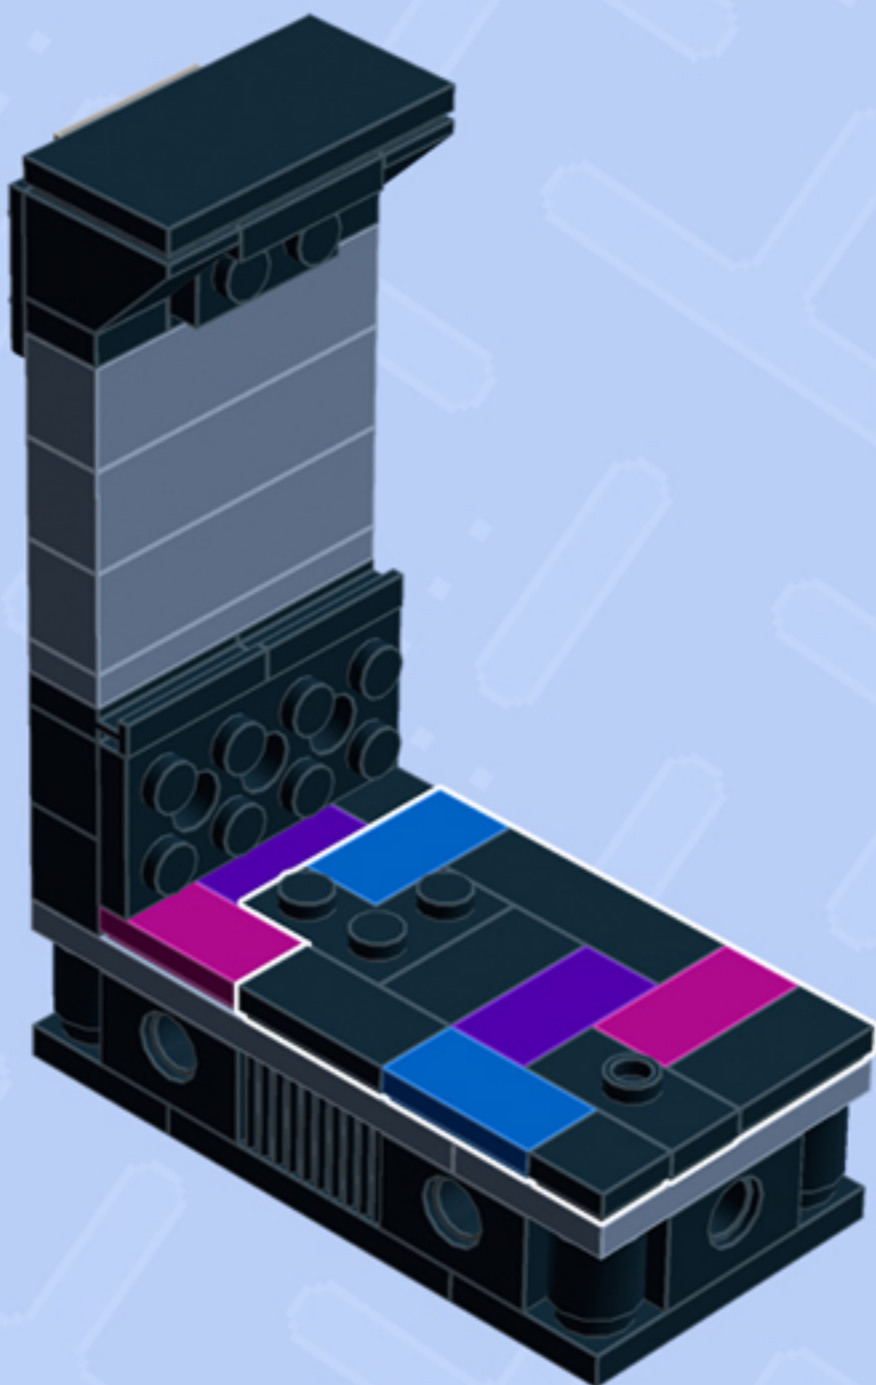

MODULAR  
**Arcade**  
ARCADE MACHINE

*A LEGO® project by Chris McVeigh*  
*[chrismcveigh.com](http://chrismcveigh.com)*

• DARK AZURE •

Element ID	Color	Description	Quantity
6089577	Black	Angle Plate 1X2/1X4	2
6020193	Black	Angular Plate 1.5 Bot. 1X2 1/2	4
6000650	Black	Angular Plate 1.5 Bot. 1X2 2/2	2
300526	Black	Brick 1X1	2
300426	Black	Brick 1X2	2
307026	Black	Flat Tile 1X1	1
302426	Black	Plate 1X1	1
6186675	Black	Plate 1X1 W/3.2 Shaft/1.5 Hole	1
4225201	Black	Plate 1X2 W. Stick 3.18	1
4598528	Black	Plate 1X2 W. Vertical Grip	2
302026	Black	Plate 2X4	1

Element ID	Color	Description	Quantity
6205089	Dark Azur	Flat Tile 1X4	2
6205087	Dark Azur	Flat Tile 2X2	2
4653988	Dark Azur	Plate 1X2	1
6166855	Dark Azur	Tile 2X2, Deg. 90, W/ Deg. 45 Cut	6
4211052	Dark Stone Grey	Flat Tile 1X2	2
4210719	Dark Stone Grey	Plate 1X1	4
4543086	Dark Stone Grey	Plate 1X2 With Slide	1
4271950	Dark Stone Grey	Wall Element 1X2X1	1
4211399	Medium Stone Grey	Plate 1X1	1
6102357	Medium Stone Grey	Plate W. Bow 2X2X2/3	1
6172366	White	1/4 Circle Tile 1X1	2

*Connect to Wall Unit 4x8!*

*Wall Unit 4x8 building guide available separately.  
Configure the floor as shown to correctly seat Arcade Machine.*

*For more fun builds,  
please stop by [chrismcveigh.com](http://chrismcveigh.com),  
visit me at [facebook.com/c.mcveigh.photos](https://facebook.com/c.mcveigh.photos),  
or follow me on twitter [@actionfigured](https://twitter.com/actionfigured)*