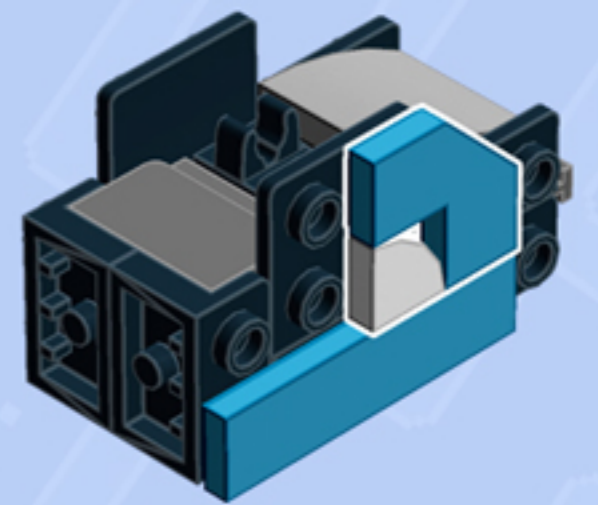

MODULAR  
**Arcade**  
ARCADE MACHINE

*A LEGO® project by Chris McVeigh*  
*[chrismcveigh.com](http://chrismcveigh.com)*

• DARK AZURE •

Element ID	Color	Description	Quantity
6089577	Black	Angle Plate 1X2/1X4	2
6020193	Black	Angular Plate 1.5 Bot. 1X2 1/2	4
6000650	Black	Angular Plate 1.5 Bot. 1X2 2/2	2
300526	Black	Brick 1X1	2
300426	Black	Brick 1X2	2
307026	Black	Flat Tile 1X1	1
302426	Black	Plate 1X1	1
6186675	Black	Plate 1X1 W/3.2 Shaft/1.5 Hole	1
4225201	Black	Plate 1X2 W. Stick 3.18	1
4598528	Black	Plate 1X2 W. Vertical Grip	2
302026	Black	Plate 2X4	1

Element ID	Color	Description	Quantity
6205089	Dark Azur	Flat Tile 1X4	2
6205087	Dark Azur	Flat Tile 2X2	2
4653988	Dark Azur	Plate 1X2	1
6166855	Dark Azur	Tile 2X2, Deg. 90, W/ Deg. 45 Cut	6
4211052	Dark Stone Grey	Flat Tile 1X2	2
4210719	Dark Stone Grey	Plate 1X1	4
4543086	Dark Stone Grey	Plate 1X2 With Slide	1
4271950	Dark Stone Grey	Wall Element 1X2X1	1
4211399	Medium Stone Grey	Plate 1X1	1
6102357	Medium Stone Grey	Plate W. Bow 2X2X2/3	1
6172366	White	1/4 Circle Tile 1X1	2

*Connect to Wall Unit 4x8!*

*Wall Unit 4x8 building guide available separately.  
Configure the floor as shown to correctly seat Arcade Machine.*

*For more fun builds,  
please stop by [chrismcveigh.com](http://chrismcveigh.com),  
visit me at [facebook.com/c.mcveigh.photos](https://facebook.com/c.mcveigh.photos),  
or follow me on twitter [@actionfigured](https://twitter.com/actionfigured)*