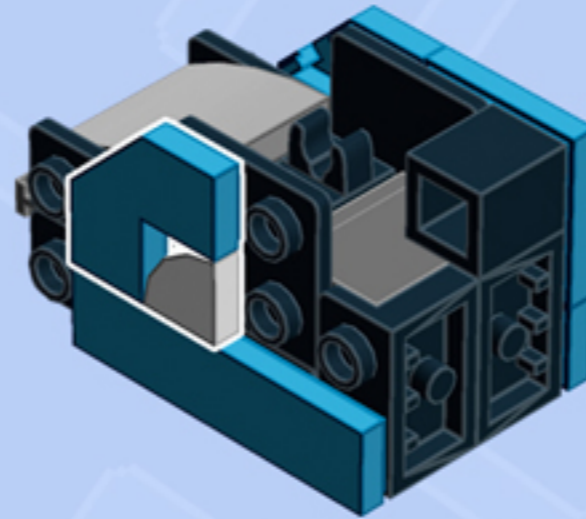

MODULAR  
**Arcade**  
ARCADE MACHINE

*A LEGO® project by Chris McVeigh*  
*[chrismcveigh.com](http://chrismcveigh.com)*

• DARK AZURE •

Element ID	Color	Description	Quantity
6089577	Black	Angle Plate 1X2/1X4	2
6020193	Black	Angular Plate 1.5 Bot. 1X2 1/2	4
6000650	Black	Angular Plate 1.5 Bot. 1X2 2/2	2
300526	Black	Brick 1X1	2
300426	Black	Brick 1X2	2
307026	Black	Flat Tile 1X1	1
302426	Black	Plate 1X1	1
6186675	Black	Plate 1X1 W/3.2 Shaft/1.5 Hole	1
4225201	Black	Plate 1X2 W. Stick 3.18	1
4598528	Black	Plate 1X2 W. Vertical Grip	2
302026	Black	Plate 2X4	1

Element ID	Color	Description	Quantity
6205089	Dark Azur	Flat Tile 1X4	2
6205087	Dark Azur	Flat Tile 2X2	2
4653988	Dark Azur	Plate 1X2	1
6166855	Dark Azur	Tile 2X2, Deg. 90, W/ Deg. 45 Cut	6
4211052	Dark Stone Grey	Flat Tile 1X2	2
4210719	Dark Stone Grey	Plate 1X1	4
4543086	Dark Stone Grey	Plate 1X2 With Slide	1
4271950	Dark Stone Grey	Wall Element 1X2X1	1
4211399	Medium Stone Grey	Plate 1X1	1
6102357	Medium Stone Grey	Plate W. Bow 2X2X2/3	1
6172366	White	1/4 Circle Tile 1X1	2

*Connect to Wall Unit 4x8!*

*Wall Unit 4x8 building guide available separately.  
Configure the floor as shown to correctly seat Arcade Machine.*

*For more fun builds,  
please stop by [chrismcveigh.com](http://chrismcveigh.com),  
visit me at [facebook.com/c.mcveigh.photos](https://facebook.com/c.mcveigh.photos),  
or follow me on twitter [@actionfigured](https://twitter.com/actionfigured)*