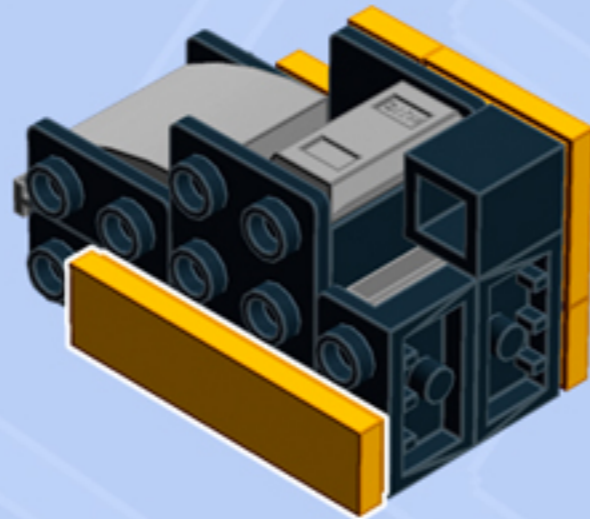

MODULAR
Arcade
ARCADE MACHINE

A LEGO® project by Chris McVeigh
chrismcveigh.com

• FLAME YELLOW •

Element ID	Color	Description	Quantity
6089577	Black	Angle Plate 1X2/1X4	2
6020193	Black	Angular Plate 1.5 Bot. 1X2 1/2	5
6000650	Black	Angular Plate 1.5 Bot. 1X2 2/2	2
300526	Black	Brick 1X1	2
300426	Black	Brick 1X2	3
6186675	Black	Plate 1X1 W/3.2 Shaft/1.5 Hole	3
302026	Black	Plate 2X4	1
4211055	Dark Stone Grey	Flat Tile 2X2	1
4211063	Dark Stone Grey	Plate 1X2	2
4543086	Dark Stone Grey	Plate 1X2 With Slide	1
6072668	Flame Yellowish Orange	Flat Tile 1X4	2
6020147	Flame Yellowish Orange	Flat Tile 2X2	2
6099717	Flame Yellowish Orange	Flat Tile Corner 1X2X2	2
6028736	Flame Yellowish Orange	Plate 1X2	1
6166896	Flame Yellowish Orange	Tile 2X2, Deg. 90, W/ Deg. 45 Cut	4
6134378	Medium Stone Grey	Gold Ingot	1
6102357	Medium Stone Grey	Plate W. Bow 2X2X2/3	1

Connect to Wall Unit 4x8!

*Wall Unit 4x8 building guide available separately.
Configure the floor as shown to correctly seat Arcade Machine.*

*For more fun builds,
please stop by chrismcveigh.com,
visit me at facebook.com/c.mcveigh.photos,
or follow me on twitter [@actionfigured](https://twitter.com/actionfigured)*