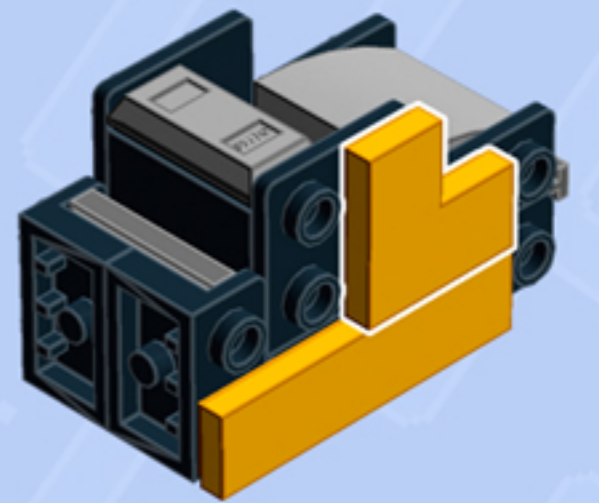

MODULAR
Arcade
ARCADE MACHINE

A LEGO® project by Chris McVeigh
chrismcveigh.com

• FLAME YELLOW •

Element ID	Color	Description	Quantity
6089577	Black	Angle Plate 1X2/1X4	2
6020193	Black	Angular Plate 1.5 Bot. 1X2 1/2	5
6000650	Black	Angular Plate 1.5 Bot. 1X2 2/2	2
300526	Black	Brick 1X1	2
300426	Black	Brick 1X2	3
6186675	Black	Plate 1X1 W/3.2 Shaft/1.5 Hole	3
302026	Black	Plate 2X4	1
4211055	Dark Stone Grey	Flat Tile 2X2	1
4211063	Dark Stone Grey	Plate 1X2	2
4543086	Dark Stone Grey	Plate 1X2 With Slide	1
6072668	Flame Yellowish Orange	Flat Tile 1X4	2
6020147	Flame Yellowish Orange	Flat Tile 2X2	2
6099717	Flame Yellowish Orange	Flat Tile Corner 1X2X2	2
6028736	Flame Yellowish Orange	Plate 1X2	1
6166896	Flame Yellowish Orange	Tile 2X2, Deg. 90, W/ Deg. 45 Cut	4
6134378	Medium Stone Grey	Gold Ingot	1
6102357	Medium Stone Grey	Plate W. Bow 2X2X2/3	1

Connect to Wall Unit 4x8!

*Wall Unit 4x8 building guide available separately.
Configure the floor as shown to correctly seat Arcade Machine.*

*For more fun builds,
please stop by chrismcveigh.com,
visit me at facebook.com/c.mcveigh.photos,
or follow me on twitter [@actionfigured](https://twitter.com/actionfigured)*