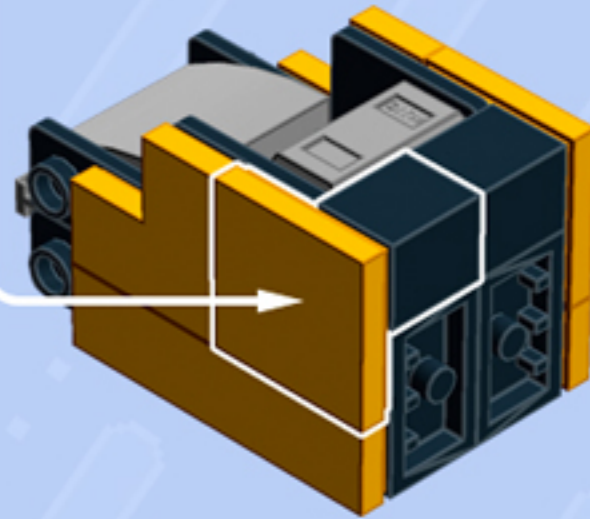

MODULAR
Arcade
ARCADE MACHINE

A LEGO® project by Chris McVeigh
chrismcveigh.com

• FLAME YELLOW •

Element ID	Color	Description	Quantity
6089577	Black	Angle Plate 1X2/1X4	2
6020193	Black	Angular Plate 1.5 Bot. 1X2 1/2	5
6000650	Black	Angular Plate 1.5 Bot. 1X2 2/2	2
300526	Black	Brick 1X1	2
300426	Black	Brick 1X2	3
6186675	Black	Plate 1X1 W/3.2 Shaft/1.5 Hole	3
302026	Black	Plate 2X4	1
4211055	Dark Stone Grey	Flat Tile 2X2	1
4211063	Dark Stone Grey	Plate 1X2	2
4543086	Dark Stone Grey	Plate 1X2 With Slide	1
6072668	Flame Yellowish Orange	Flat Tile 1X4	2
6020147	Flame Yellowish Orange	Flat Tile 2X2	2
6099717	Flame Yellowish Orange	Flat Tile Corner 1X2X2	2
6028736	Flame Yellowish Orange	Plate 1X2	1
6166896	Flame Yellowish Orange	Tile 2X2, Deg. 90, W/ Deg. 45 Cut	4
6134378	Medium Stone Grey	Gold Ingot	1
6102357	Medium Stone Grey	Plate W. Bow 2X2X2/3	1

Connect to Wall Unit 4x8!

*Wall Unit 4x8 building guide available separately.
Configure the floor as shown to correctly seat Arcade Machine.*

*For more fun builds,
please stop by chrismcveigh.com,
visit me at facebook.com/c.mcveigh.photos,
or follow me on twitter [@actionfigured](https://twitter.com/actionfigured)*