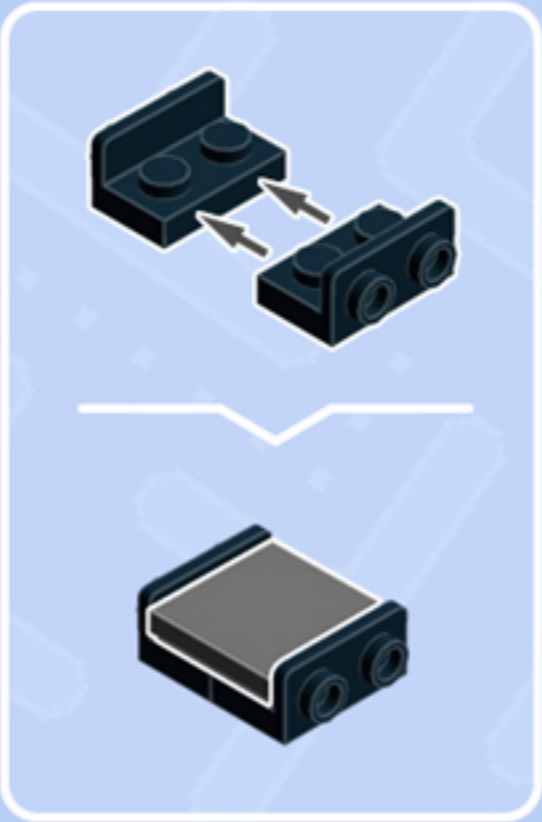

MODULAR
Arcade
ARCADE MACHINE

A LEGO® project by Chris McVeigh
chrismcveigh.com

• FLAME YELLOW •

Element ID	Color	Description	Quantity
6089577	Black	Angle Plate 1X2/1X4	2
6020193	Black	Angular Plate 1.5 Bot. 1X2 1/2	5
6000650	Black	Angular Plate 1.5 Bot. 1X2 2/2	2
300526	Black	Brick 1X1	2
300426	Black	Brick 1X2	3
6186675	Black	Plate 1X1 W/3.2 Shaft/1.5 Hole	3
302026	Black	Plate 2X4	1
4211055	Dark Stone Grey	Flat Tile 2X2	1
4211063	Dark Stone Grey	Plate 1X2	2
4543086	Dark Stone Grey	Plate 1X2 With Slide	1
6072668	Flame Yellowish Orange	Flat Tile 1X4	2
6020147	Flame Yellowish Orange	Flat Tile 2X2	2
6099717	Flame Yellowish Orange	Flat Tile Corner 1X2X2	2
6028736	Flame Yellowish Orange	Plate 1X2	1
6166896	Flame Yellowish Orange	Tile 2X2, Deg. 90, W/ Deg. 45 Cut	4
6134378	Medium Stone Grey	Gold Ingot	1
6102357	Medium Stone Grey	Plate W. Bow 2X2X2/3	1

Connect to Wall Unit 4x8!

*Wall Unit 4x8 building guide available separately.
Configure the floor as shown to correctly seat Arcade Machine.*

*For more fun builds,
please stop by chrismcveigh.com,
visit me at facebook.com/c.mcveigh.photos,
or follow me on twitter [@actionfigured](https://twitter.com/actionfigured)*