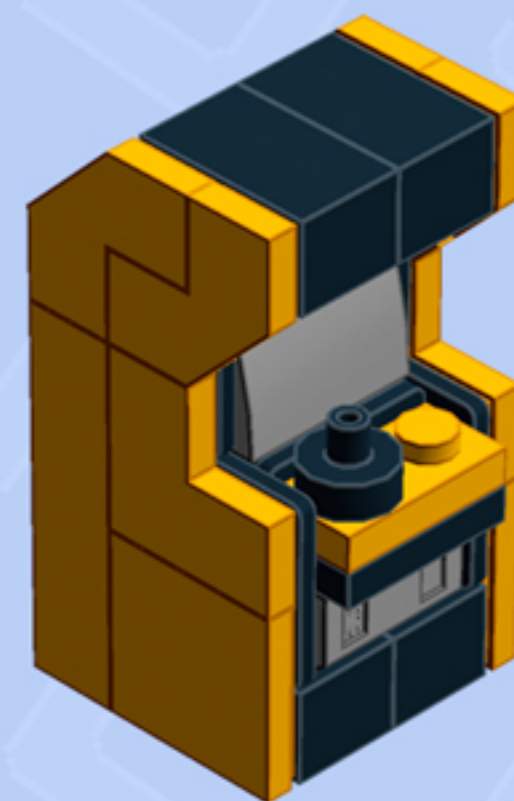

MODULAR
Arcade
ARCADE MACHINE

A LEGO® project by Chris McVeigh
chrismcveigh.com

• FLAME YELLOW •

Element ID	Color	Description	Quantity
6089577	Black	Angle Plate 1X2/1X4	2
6020193	Black	Angular Plate 1.5 Bot. 1X2 1/2	5
6000650	Black	Angular Plate 1.5 Bot. 1X2 2/2	2
300526	Black	Brick 1X1	2
300426	Black	Brick 1X2	3
6186675	Black	Plate 1X1 W/3.2 Shaft/1.5 Hole	3
302026	Black	Plate 2X4	1
4211055	Dark Stone Grey	Flat Tile 2X2	1
4211063	Dark Stone Grey	Plate 1X2	2
4543086	Dark Stone Grey	Plate 1X2 With Slide	1
6072668	Flame Yellowish Orange	Flat Tile 1X4	2
6020147	Flame Yellowish Orange	Flat Tile 2X2	2
6099717	Flame Yellowish Orange	Flat Tile Corner 1X2X2	2
6028736	Flame Yellowish Orange	Plate 1X2	1
6166896	Flame Yellowish Orange	Tile 2X2, Deg. 90, W/ Deg. 45 Cut	4
6134378	Medium Stone Grey	Gold Ingot	1
6102357	Medium Stone Grey	Plate W. Bow 2X2X2/3	1

Connect to Wall Unit 4x8!

*Wall Unit 4x8 building guide available separately.
Configure the floor as shown to correctly seat Arcade Machine.*

*For more fun builds,
please stop by chrismcveigh.com,
visit me at facebook.com/c.mcveigh.photos,
or follow me on twitter [@actionfigured](https://twitter.com/actionfigured)*