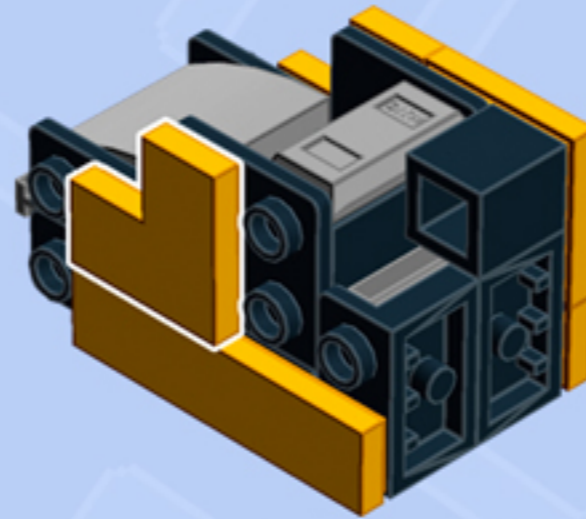

MODULAR
Arcade
ARCADE MACHINE

A LEGO® project by Chris McVeigh
chrismcveigh.com

• FLAME YELLOW •

Element ID	Color	Description	Quantity
6089577	Black	Angle Plate 1X2/1X4	2
6020193	Black	Angular Plate 1.5 Bot. 1X2 1/2	5
6000650	Black	Angular Plate 1.5 Bot. 1X2 2/2	2
300526	Black	Brick 1X1	2
300426	Black	Brick 1X2	3
6186675	Black	Plate 1X1 W/3.2 Shaft/1.5 Hole	3
302026	Black	Plate 2X4	1
4211055	Dark Stone Grey	Flat Tile 2X2	1
4211063	Dark Stone Grey	Plate 1X2	2
4543086	Dark Stone Grey	Plate 1X2 With Slide	1
6072668	Flame Yellowish Orange	Flat Tile 1X4	2
6020147	Flame Yellowish Orange	Flat Tile 2X2	2
6099717	Flame Yellowish Orange	Flat Tile Corner 1X2X2	2
6028736	Flame Yellowish Orange	Plate 1X2	1
6166896	Flame Yellowish Orange	Tile 2X2, Deg. 90, W/ Deg. 45 Cut	4
6134378	Medium Stone Grey	Gold Ingot	1
6102357	Medium Stone Grey	Plate W. Bow 2X2X2/3	1

Connect to Wall Unit 4x8!

*Wall Unit 4x8 building guide available separately.
Configure the floor as shown to correctly seat Arcade Machine.*

*For more fun builds,
please stop by chrismcveigh.com,
visit me at facebook.com/c.mcveigh.photos,
or follow me on twitter [@actionfigured](https://twitter.com/actionfigured)*