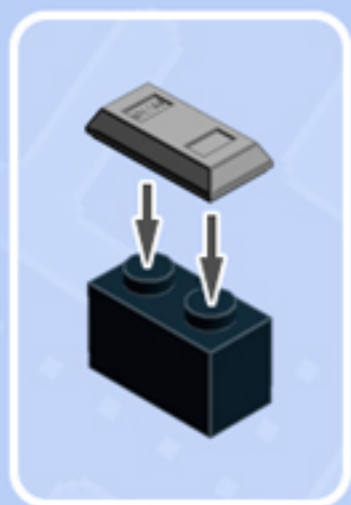

MODULAR
Arcade
ARCADE MACHINE

A LEGO® project by Chris McVeigh
chrismcveigh.com

• FLAME YELLOW •

Element ID	Color	Description	Quantity
6089577	Black	Angle Plate 1X2/1X4	2
6020193	Black	Angular Plate 1.5 Bot. 1X2 1/2	5
6000650	Black	Angular Plate 1.5 Bot. 1X2 2/2	2
300526	Black	Brick 1X1	2
300426	Black	Brick 1X2	3
6186675	Black	Plate 1X1 W/3.2 Shaft/1.5 Hole	3
302026	Black	Plate 2X4	1
4211055	Dark Stone Grey	Flat Tile 2X2	1
4211063	Dark Stone Grey	Plate 1X2	2
4543086	Dark Stone Grey	Plate 1X2 With Slide	1
6072668	Flame Yellowish Orange	Flat Tile 1X4	2
6020147	Flame Yellowish Orange	Flat Tile 2X2	2
6099717	Flame Yellowish Orange	Flat Tile Corner 1X2X2	2
6028736	Flame Yellowish Orange	Plate 1X2	1
6166896	Flame Yellowish Orange	Tile 2X2, Deg. 90, W/ Deg. 45 Cut	4
6134378	Medium Stone Grey	Gold Ingot	1
6102357	Medium Stone Grey	Plate W. Bow 2X2X2/3	1

Connect to Wall Unit 4x8!

*Wall Unit 4x8 building guide available separately.
Configure the floor as shown to correctly seat Arcade Machine.*

*For more fun builds,
please stop by chrismcveigh.com,
visit me at facebook.com/c.mcveigh.photos,
or follow me on twitter [@actionfigured](https://twitter.com/actionfigured)*