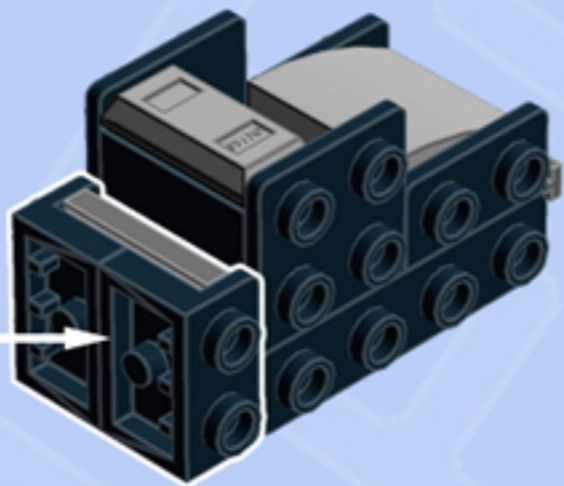

MODULAR
Arcade
ARCADE MACHINE

A LEGO® project by Chris McVeigh
chrismcveigh.com

• FLAME YELLOW •

Element ID	Color	Description	Quantity
6089577	Black	Angle Plate 1X2/1X4	2
6020193	Black	Angular Plate 1.5 Bot. 1X2 1/2	5
6000650	Black	Angular Plate 1.5 Bot. 1X2 2/2	2
300526	Black	Brick 1X1	2
300426	Black	Brick 1X2	3
6186675	Black	Plate 1X1 W/3.2 Shaft/1.5 Hole	3
302026	Black	Plate 2X4	1
4211055	Dark Stone Grey	Flat Tile 2X2	1
4211063	Dark Stone Grey	Plate 1X2	2
4543086	Dark Stone Grey	Plate 1X2 With Slide	1
6072668	Flame Yellowish Orange	Flat Tile 1X4	2
6020147	Flame Yellowish Orange	Flat Tile 2X2	2
6099717	Flame Yellowish Orange	Flat Tile Corner 1X2X2	2
6028736	Flame Yellowish Orange	Plate 1X2	1
6166896	Flame Yellowish Orange	Tile 2X2, Deg. 90, W/ Deg. 45 Cut	4
6134378	Medium Stone Grey	Gold Ingot	1
6102357	Medium Stone Grey	Plate W. Bow 2X2X2/3	1

Connect to Wall Unit 4x8!

*Wall Unit 4x8 building guide available separately.
Configure the floor as shown to correctly seat Arcade Machine.*

*For more fun builds,
please stop by chrismcveigh.com,
visit me at facebook.com/c.mcveigh.photos,
or follow me on twitter [@actionfigured](https://twitter.com/actionfigured)*