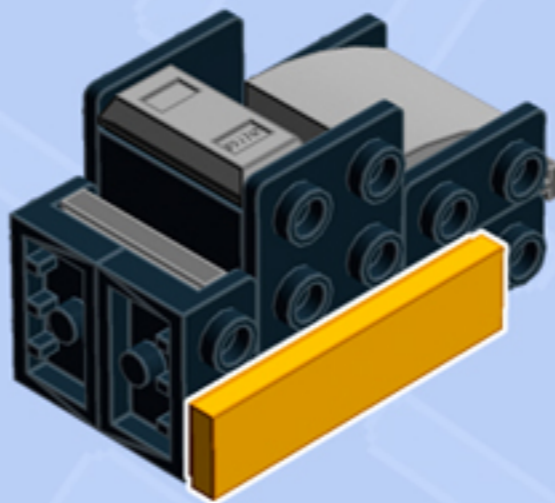

MODULAR
Arcade
ARCADE MACHINE

A LEGO® project by Chris McVeigh
chrismcveigh.com

• FLAME YELLOW •

Element ID	Color	Description	Quantity
6089577	Black	Angle Plate 1X2/1X4	2
6020193	Black	Angular Plate 1.5 Bot. 1X2 1/2	5
6000650	Black	Angular Plate 1.5 Bot. 1X2 2/2	2
300526	Black	Brick 1X1	2
300426	Black	Brick 1X2	3
6186675	Black	Plate 1X1 W/3.2 Shaft/1.5 Hole	3
302026	Black	Plate 2X4	1
4211055	Dark Stone Grey	Flat Tile 2X2	1
4211063	Dark Stone Grey	Plate 1X2	2
4543086	Dark Stone Grey	Plate 1X2 With Slide	1
6072668	Flame Yellowish Orange	Flat Tile 1X4	2
6020147	Flame Yellowish Orange	Flat Tile 2X2	2
6099717	Flame Yellowish Orange	Flat Tile Corner 1X2X2	2
6028736	Flame Yellowish Orange	Plate 1X2	1
6166896	Flame Yellowish Orange	Tile 2X2, Deg. 90, W/ Deg. 45 Cut	4
6134378	Medium Stone Grey	Gold Ingot	1
6102357	Medium Stone Grey	Plate W. Bow 2X2X2/3	1

Connect to Wall Unit 4x8!

*Wall Unit 4x8 building guide available separately.
Configure the floor as shown to correctly seat Arcade Machine.*

*For more fun builds,
please stop by chrismcveigh.com,
visit me at facebook.com/c.mcveigh.photos,
or follow me on twitter [@actionfigured](https://twitter.com/actionfigured)*