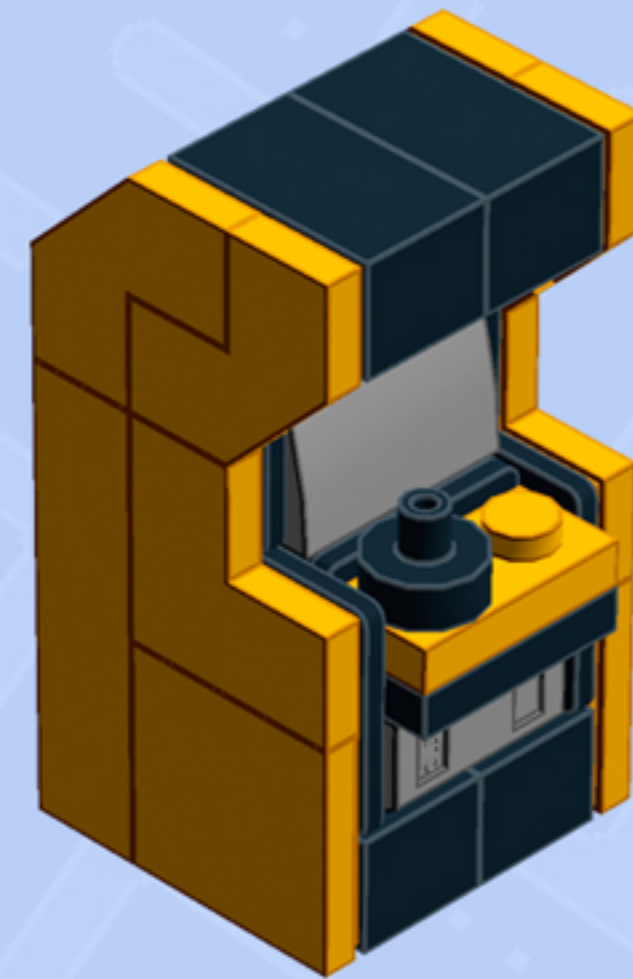

MODULAR
Arcade
ARCADE MACHINE

A LEGO® project by Chris McVeigh
chrismcveigh.com

• FLAME YELLOW •

Element ID	Color	Description	Quantity
6089577	Black	Angle Plate 1X2/1X4	2
6020193	Black	Angular Plate 1.5 Bot. 1X2 1/2	5
6000650	Black	Angular Plate 1.5 Bot. 1X2 2/2	2
300526	Black	Brick 1X1	2
300426	Black	Brick 1X2	3
6186675	Black	Plate 1X1 W/3.2 Shaft/1.5 Hole	3
302026	Black	Plate 2X4	1
4211055	Dark Stone Grey	Flat Tile 2X2	1
4211063	Dark Stone Grey	Plate 1X2	2
4543086	Dark Stone Grey	Plate 1X2 With Slide	1
6072668	Flame Yellowish Orange	Flat Tile 1X4	2
6020147	Flame Yellowish Orange	Flat Tile 2X2	2
6099717	Flame Yellowish Orange	Flat Tile Corner 1X2X2	2
6028736	Flame Yellowish Orange	Plate 1X2	1
6166896	Flame Yellowish Orange	Tile 2X2, Deg. 90, W/ Deg. 45 Cut	4
6134378	Medium Stone Grey	Gold Ingot	1
6102357	Medium Stone Grey	Plate W. Bow 2X2X2/3	1

Connect to Wall Unit 4x8!

*Wall Unit 4x8 building guide available separately.
Configure the floor as shown to correctly seat Arcade Machine.*

*For more fun builds,
please stop by chrismcveigh.com,
visit me at facebook.com/c.mcveigh.photos,
or follow me on twitter [@actionfigured](https://twitter.com/actionfigured)*