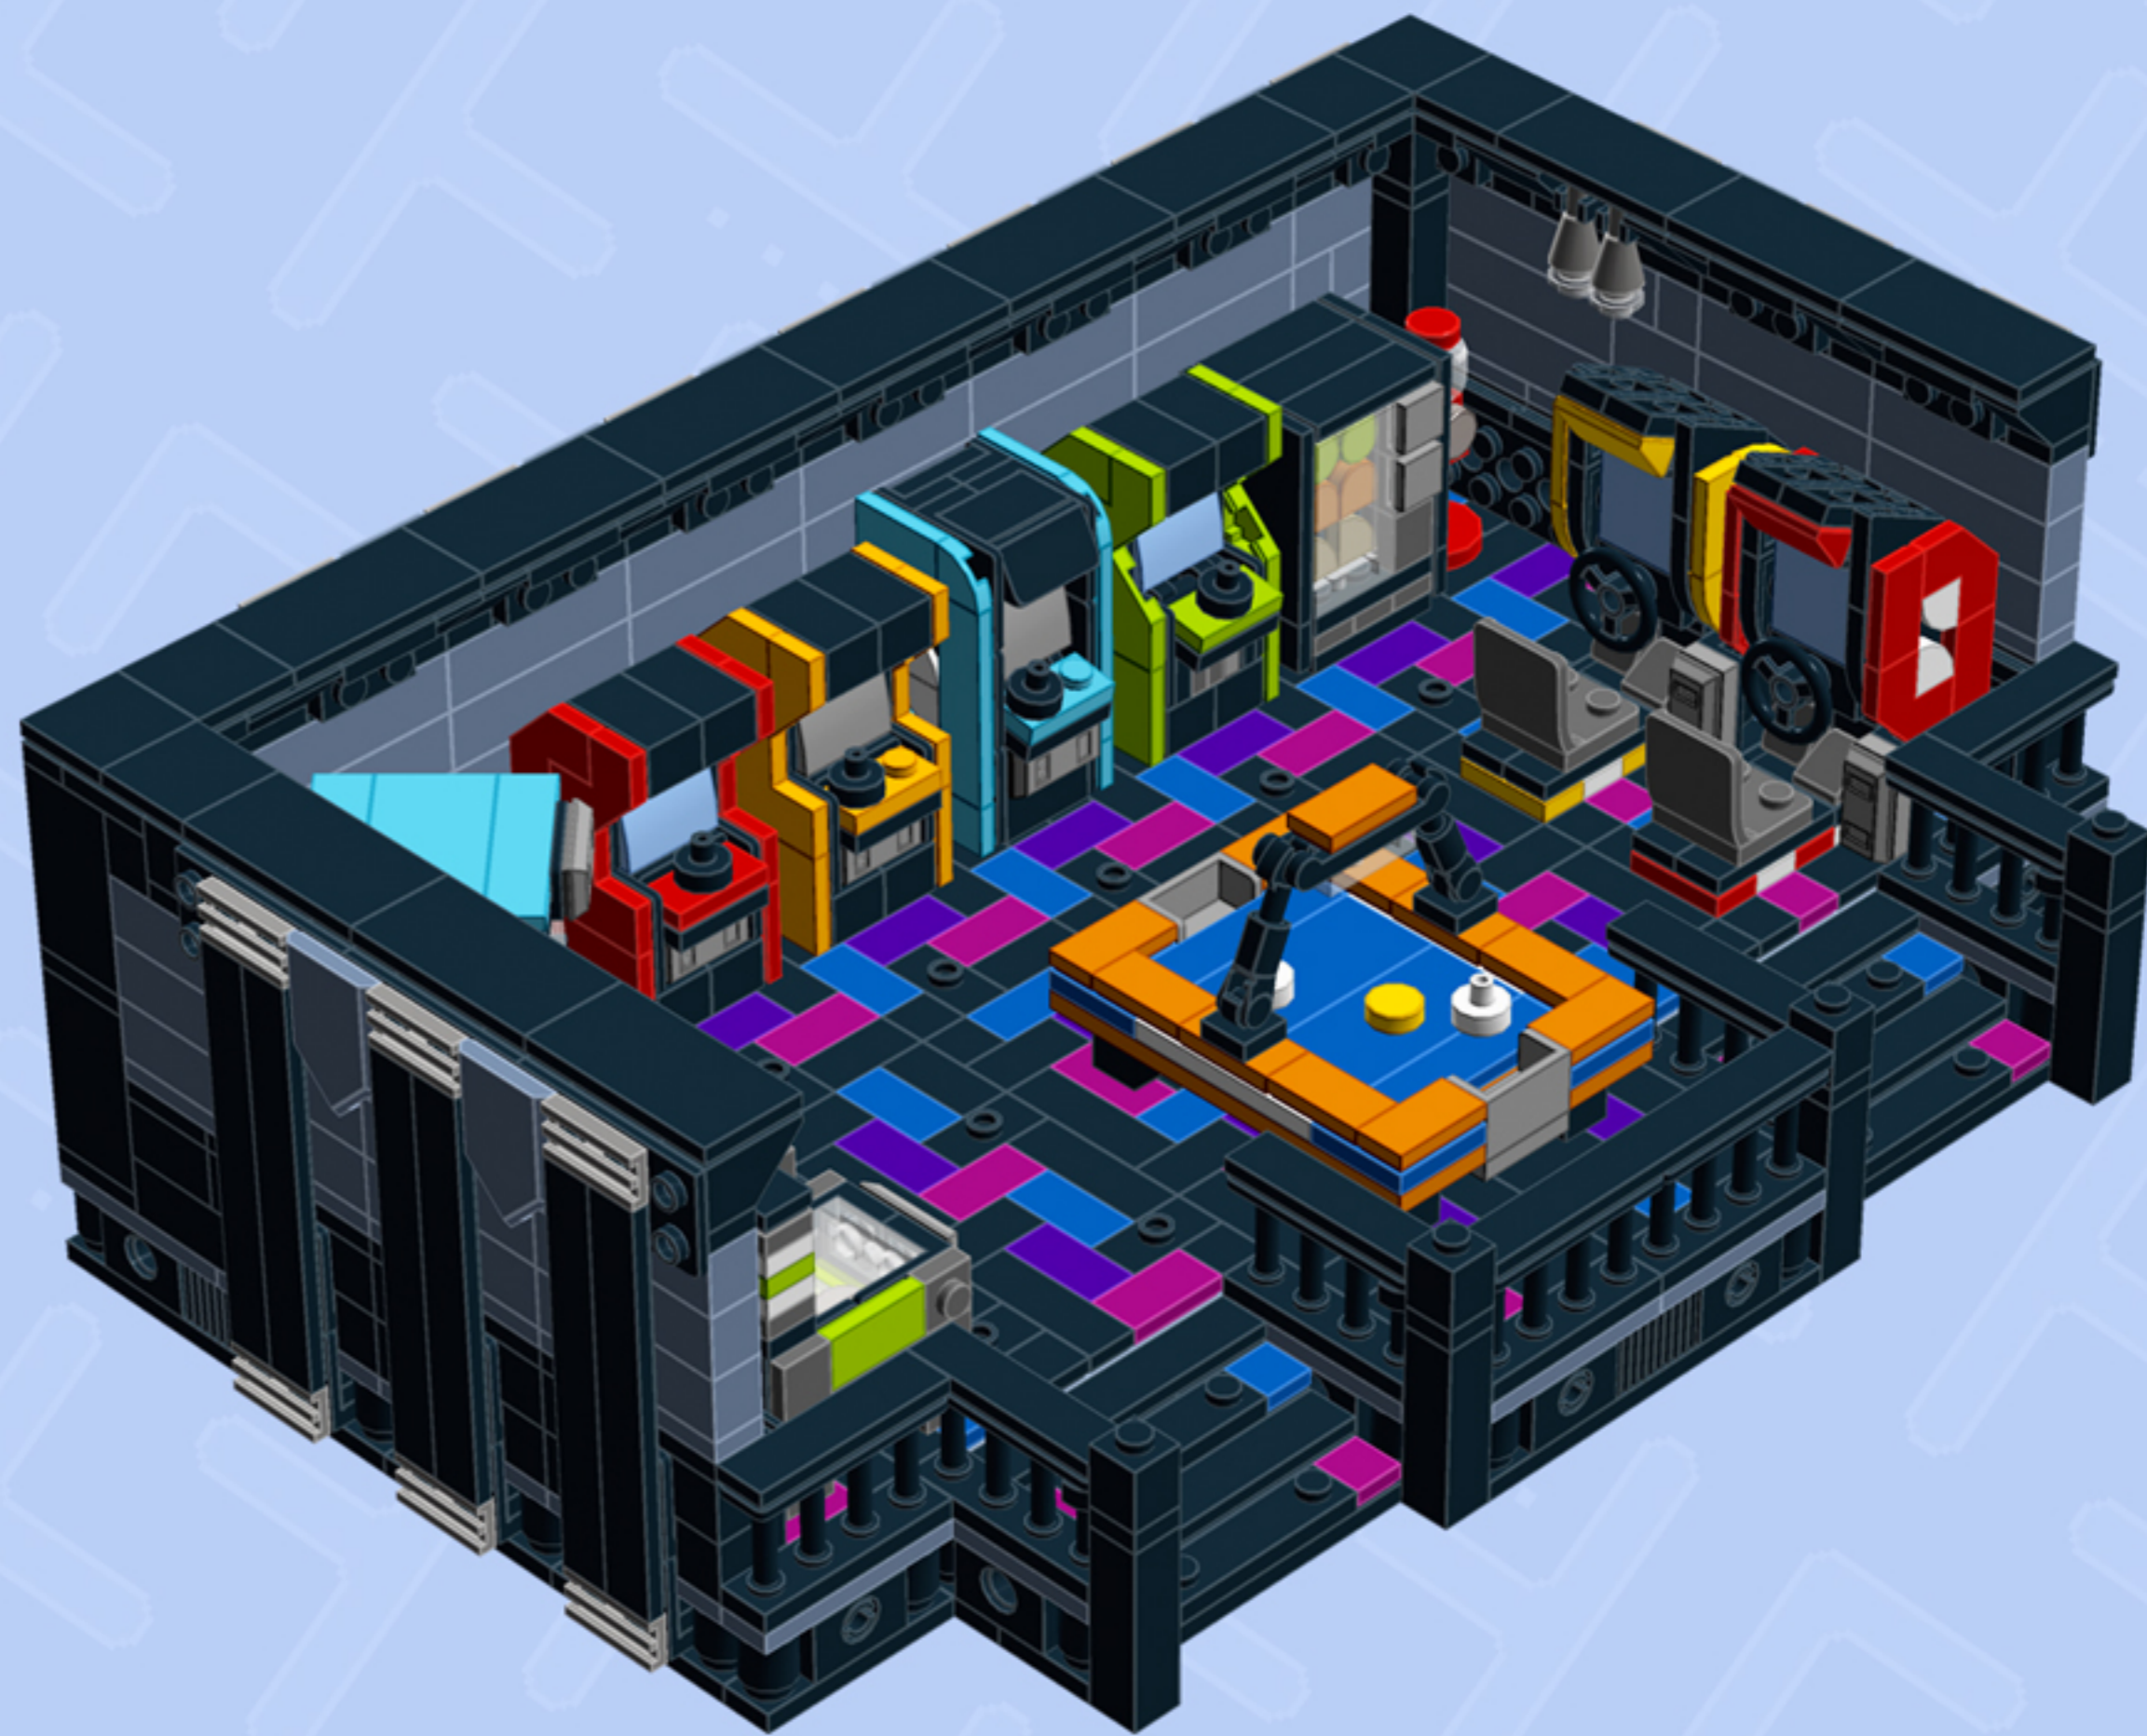

MODULAR
Arcade

MEGA BUNDLE

A LEGO® project by Chris McVeigh
chrismcveigh.com

*This guide shows you how to set up the arcade bundle in its default layout.
Please assemble the following Modular Arcade units before proceeding.*