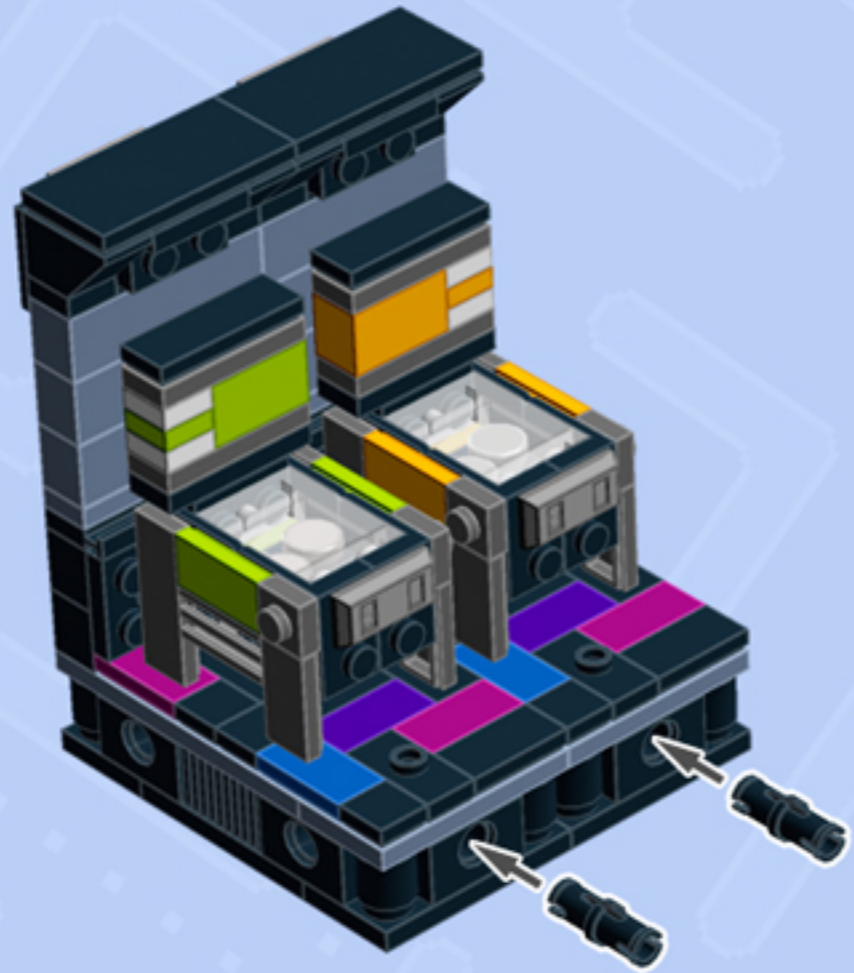

MODULAR
Arcade

MEGA BUNDLE

A LEGO® project by Chris McVeigh
chrismcveigh.com

*This guide shows you how to set up the arcade bundle in its default layout.
Please assemble the following Modular Arcade units before proceeding.*

Building guides for individual arcade units are available at chrismcveigh.com

*For more fun builds,
please stop by chrismcveigh.com,
visit me at facebook.com/c.mcveigh.photos,
or follow me on twitter [@actionfigured](https://twitter.com/actionfigured)*