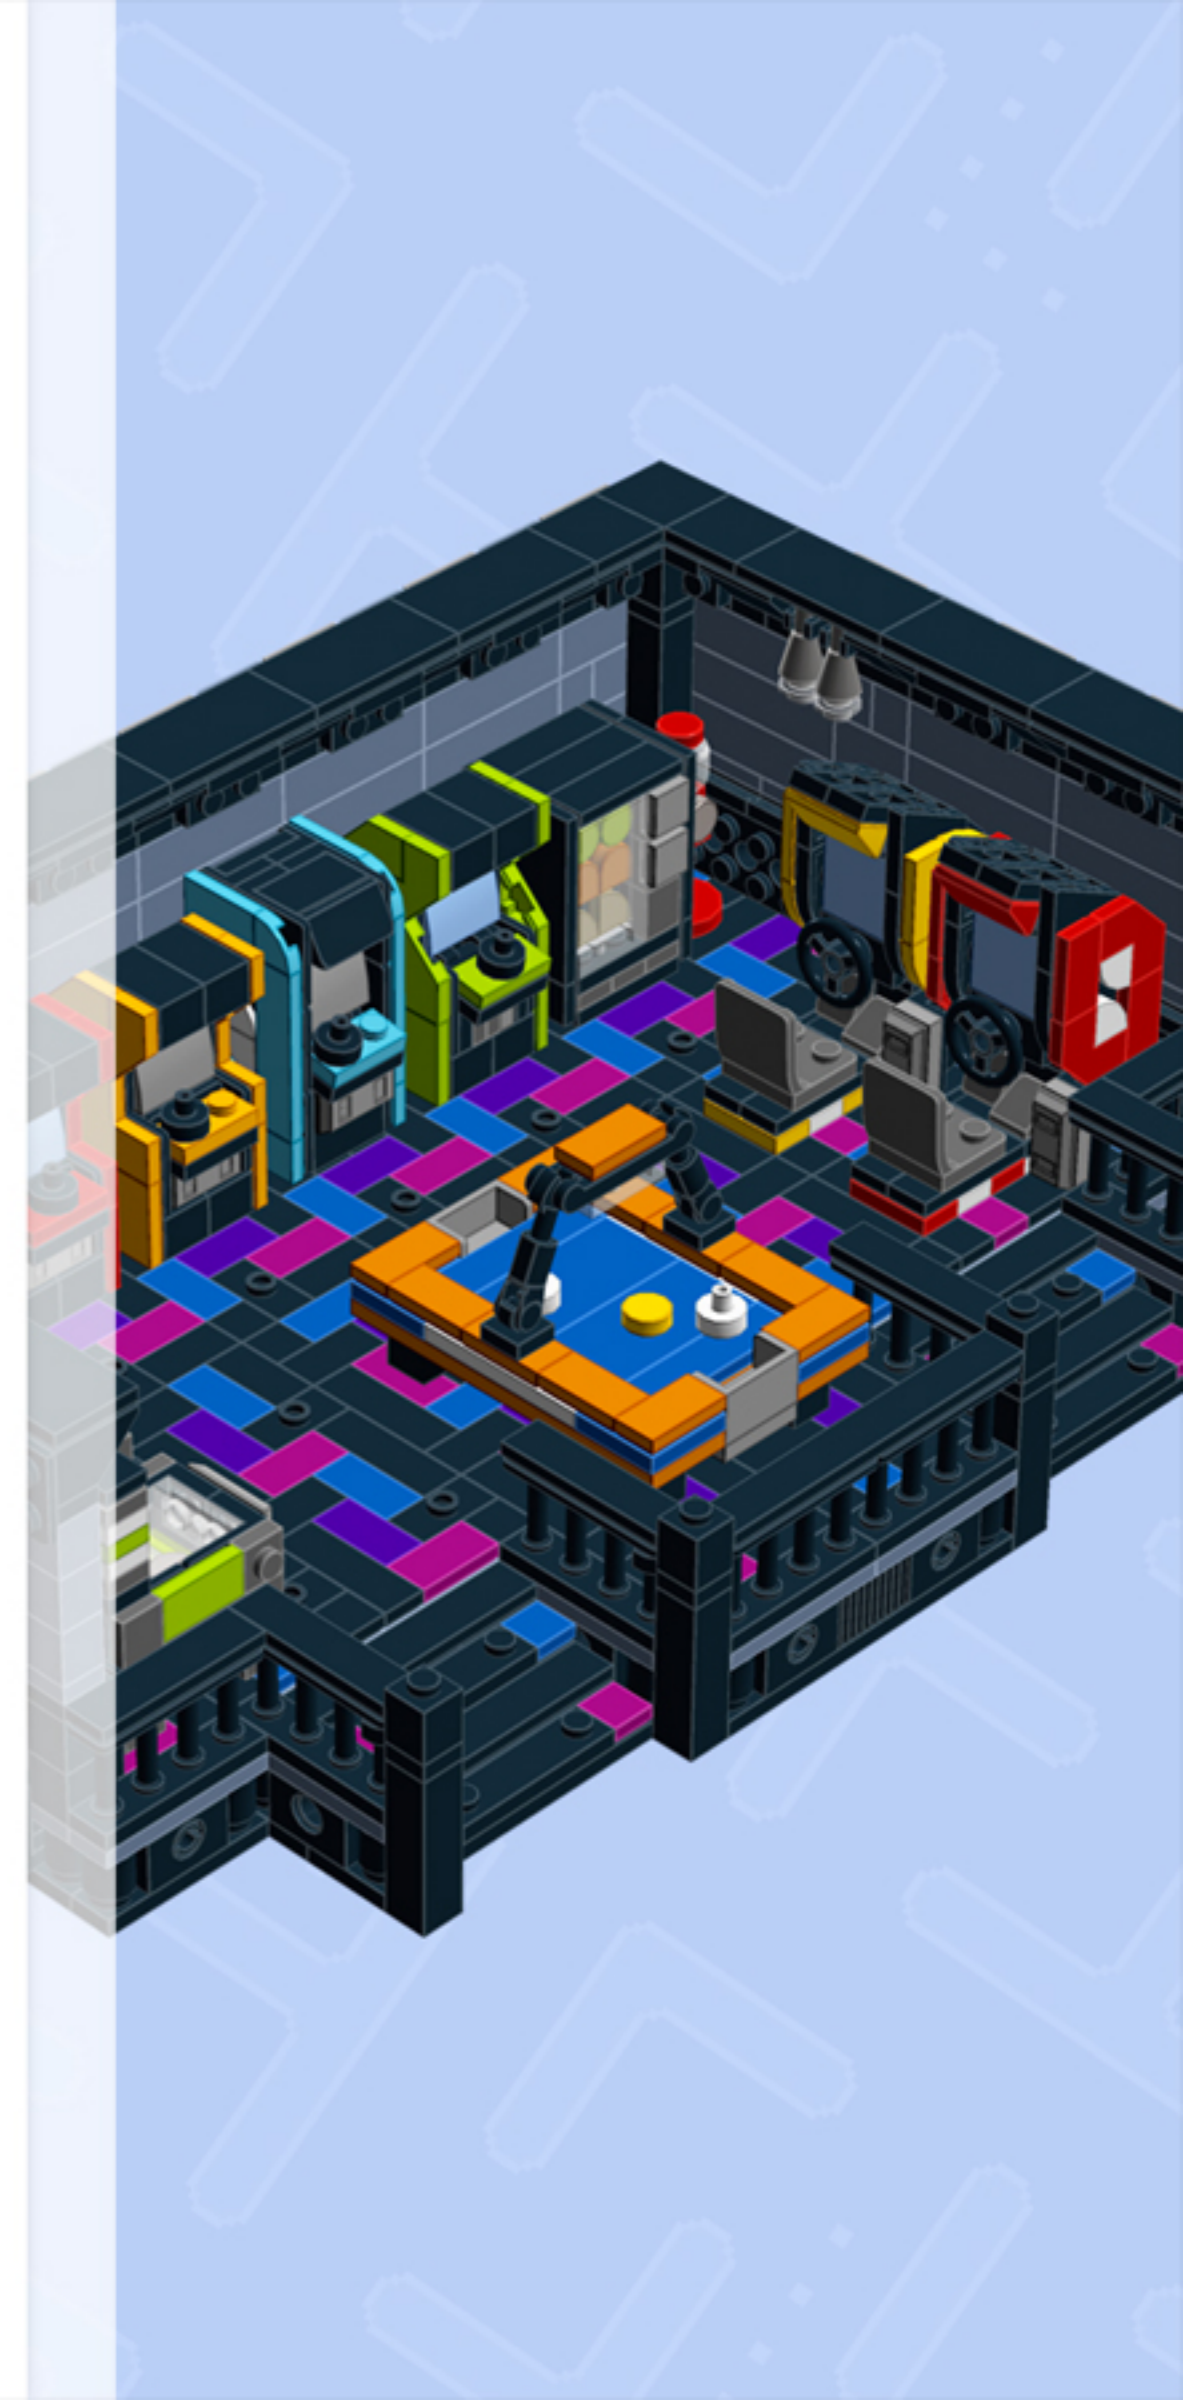

*This guide shows you how to set up the arcade bundle in its default layout.
Please assemble the following Modular Arcade units before proceeding.*

Building guides for individual arcade units are available at chrismcveigh.com