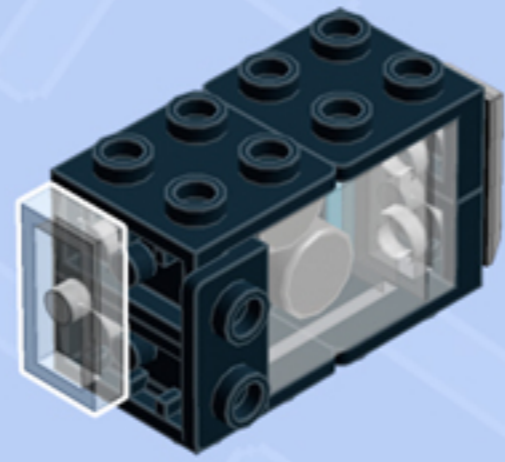

MODULAR
Arcade
PINBALL MACHINE

A LEGO® project by Chris McVeigh
chrismcveigh.com

• MEDIUM AZURE •

Element ID	Color	Description	Quantity
6117973	Black	Angle Plate 1X2 / 2X2	2
6016172	Black	Angular Plate 1,5 Top 1X2 1/2	1
6000650	Black	Angular Plate 1.5 Bot. 1X2 2/2	2
4558954	Black	Brick 1X1 W. 1 Knob	2
4558170	Black	Flat Tile 1X3	1
302326	Black	Plate 1X2	2
362326	Black	Plate 1X3	1
4211052	Dark Stone Grey	Flat Tile 1X2	2
4568734	Dark Stone Grey	Flat Tile 1X3	2
4210719	Dark Stone Grey	Plate 1X1	2
4211133	Dark Stone Grey	Plate 1X3	2

Element ID	Color	Description	Quantity
4210631	Dark Stone Grey	Radiator Grille 1X2	2
4619652	Medium Azur	Brick 1X1	1
4649741	Medium Azur	Flat Tile 1X2	2
4619511	Medium Azur	Plate 1X2	4
6134378	Medium Stone Grey	Gold Ingot	1
6138964	Silver Metallic	Flat Tile 1X1, Round No. "47"	2
3000840	Transparent	Plate 1X1	2
4167842	Transparent	Plate 1X2	2
6000740	Transparent	Wall Element 1X2X2	1
302301	White	Plate 1X2	1

Connect to Wall Unit 4x8!

*Wall Unit 4x8 building guide available separately.
Configure the floor as shown to correctly seat Pinball Machine.*

*For more fun builds,
please stop by chrismcveigh.com,
visit me at facebook.com/c.mcveigh.photos,
or follow me on twitter [@actionfigured](https://twitter.com/actionfigured)*