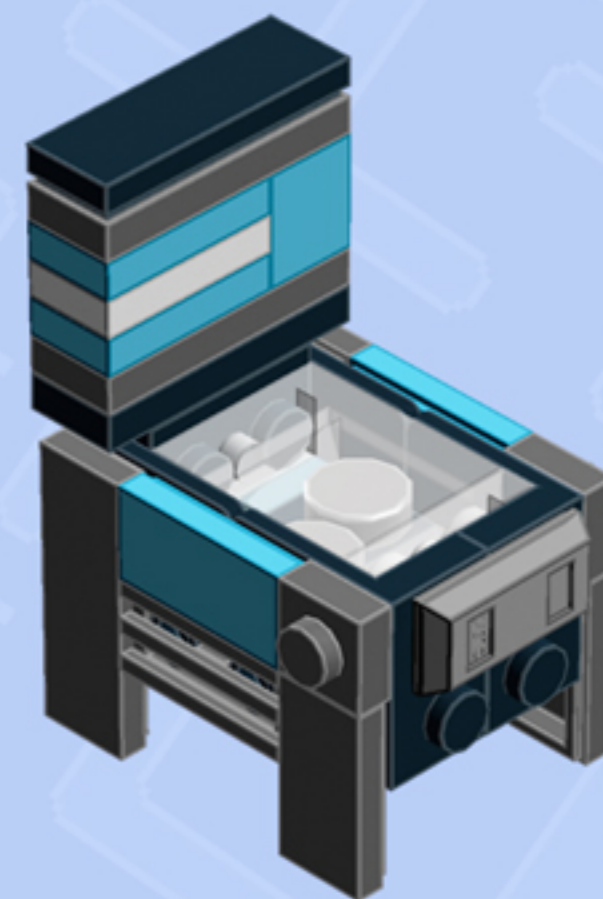

MODULAR
Arcade
PINBALL MACHINE

A LEGO® project by Chris McVeigh
chrismcveigh.com

• MEDIUM AZURE •

Element ID	Color	Description	Quantity
6117973	Black	Angle Plate 1X2 / 2X2	2
6016172	Black	Angular Plate 1,5 Top 1X2 1/2	1
6000650	Black	Angular Plate 1.5 Bot. 1X2 2/2	2
4558954	Black	Brick 1X1 W. 1 Knob	2
4558170	Black	Flat Tile 1X3	1
302326	Black	Plate 1X2	2
362326	Black	Plate 1X3	1
4211052	Dark Stone Grey	Flat Tile 1X2	2
4568734	Dark Stone Grey	Flat Tile 1X3	2
4210719	Dark Stone Grey	Plate 1X1	2
4211133	Dark Stone Grey	Plate 1X3	2

Element ID	Color	Description	Quantity
4210631	Dark Stone Grey	Radiator Grille 1X2	2
4619652	Medium Azur	Brick 1X1	1
4649741	Medium Azur	Flat Tile 1X2	2
4619511	Medium Azur	Plate 1X2	4
6134378	Medium Stone Grey	Gold Ingot	1
6138964	Silver Metallic	Flat Tile 1X1, Round No. "47"	2
3000840	Transparent	Plate 1X1	2
4167842	Transparent	Plate 1X2	2
6000740	Transparent	Wall Element 1X2X2	1
302301	White	Plate 1X2	1

Connect to Wall Unit 4x8!

*Wall Unit 4x8 building guide available separately.
Configure the floor as shown to correctly seat Pinball Machine.*

*For more fun builds,
please stop by chrismcveigh.com,
visit me at facebook.com/c.mcveigh.photos,
or follow me on twitter [@actionfigured](https://twitter.com/actionfigured)*