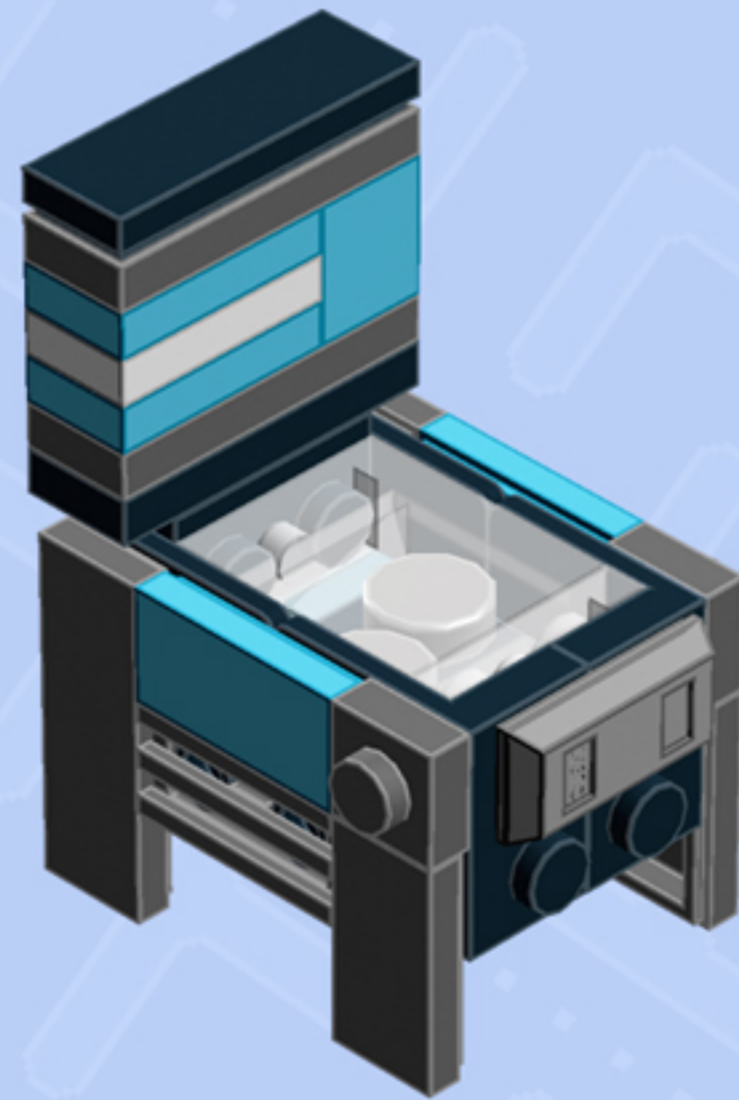

MODULAR
Arcade
PINBALL MACHINE

A LEGO® project by Chris McVeigh
chrismcveigh.com

• MEDIUM AZURE •

Element ID	Color	Description	Quantity
6117973	Black	Angle Plate 1X2 / 2X2	2
6016172	Black	Angular Plate 1,5 Top 1X2 1/2	1
6000650	Black	Angular Plate 1.5 Bot. 1X2 2/2	2
4558954	Black	Brick 1X1 W. 1 Knob	2
4558170	Black	Flat Tile 1X3	1
302326	Black	Plate 1X2	2
362326	Black	Plate 1X3	1
4211052	Dark Stone Grey	Flat Tile 1X2	2
4568734	Dark Stone Grey	Flat Tile 1X3	2
4210719	Dark Stone Grey	Plate 1X1	2
4211133	Dark Stone Grey	Plate 1X3	2

Element ID	Color	Description	Quantity
4210631	Dark Stone Grey	Radiator Grille 1X2	2
4619652	Medium Azur	Brick 1X1	1
4649741	Medium Azur	Flat Tile 1X2	2
4619511	Medium Azur	Plate 1X2	4
6134378	Medium Stone Grey	Gold Ingot	1
6138964	Silver Metallic	Flat Tile 1X1, Round No. "47"	2
3000840	Transparent	Plate 1X1	2
4167842	Transparent	Plate 1X2	2
6000740	Transparent	Wall Element 1X2X2	1
302301	White	Plate 1X2	1

Connect to Wall Unit 4x8!

*Wall Unit 4x8 building guide available separately.
Configure the floor as shown to correctly seat Pinball Machine.*

*For more fun builds,
please stop by chrismcveigh.com,
visit me at facebook.com/c.mcveigh.photos,
or follow me on twitter [@actionfigured](https://twitter.com/actionfigured)*