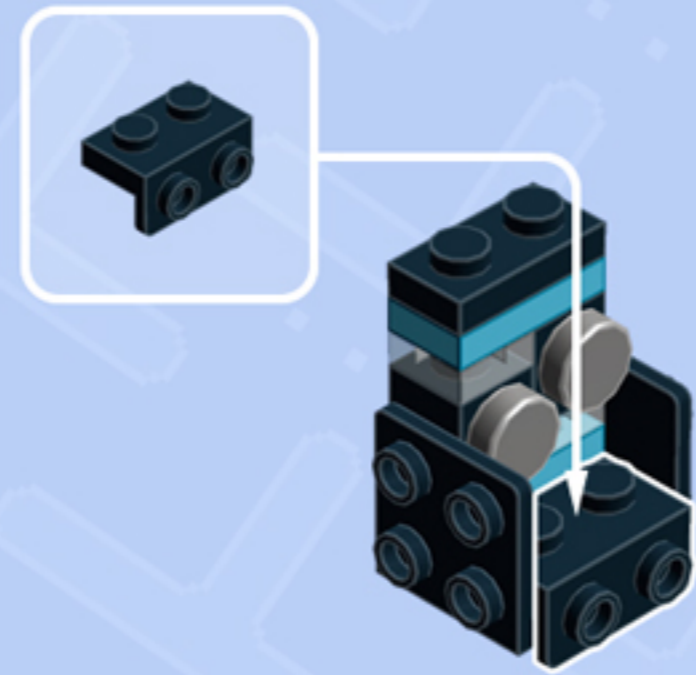

MODULAR
Arcade
PINBALL MACHINE

A LEGO® project by Chris McVeigh
chrismcveigh.com

• MEDIUM AZURE •

Element ID	Color	Description	Quantity
6117973	Black	Angle Plate 1X2 / 2X2	2
6016172	Black	Angular Plate 1,5 Top 1X2 1/2	1
6000650	Black	Angular Plate 1.5 Bot. 1X2 2/2	2
4558954	Black	Brick 1X1 W. 1 Knob	2
4558170	Black	Flat Tile 1X3	1
302326	Black	Plate 1X2	2
362326	Black	Plate 1X3	1
4211052	Dark Stone Grey	Flat Tile 1X2	2
4568734	Dark Stone Grey	Flat Tile 1X3	2
4210719	Dark Stone Grey	Plate 1X1	2
4211133	Dark Stone Grey	Plate 1X3	2

Element ID	Color	Description	Quantity
4210631	Dark Stone Grey	Radiator Grille 1X2	2
4619652	Medium Azur	Brick 1X1	1
4649741	Medium Azur	Flat Tile 1X2	2
4619511	Medium Azur	Plate 1X2	4
6134378	Medium Stone Grey	Gold Ingot	1
6138964	Silver Metallic	Flat Tile 1X1, Round No. "47"	2
3000840	Transparent	Plate 1X1	2
4167842	Transparent	Plate 1X2	2
6000740	Transparent	Wall Element 1X2X2	1
302301	White	Plate 1X2	1

Connect to Wall Unit 4x8!

*Wall Unit 4x8 building guide available separately.
Configure the floor as shown to correctly seat Pinball Machine.*

*For more fun builds,
please stop by chrismcveigh.com,
visit me at facebook.com/c.mcveigh.photos,
or follow me on twitter [@actionfigured](https://twitter.com/actionfigured)*