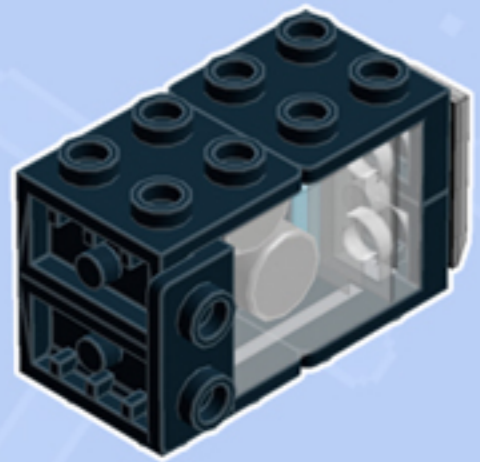

MODULAR
Arcade
PINBALL MACHINE

A LEGO® project by Chris McVeigh
chrismcveigh.com

• MEDIUM AZURE •

Element ID	Color	Description	Quantity
6117973	Black	Angle Plate 1X2 / 2X2	2
6016172	Black	Angular Plate 1,5 Top 1X2 1/2	1
6000650	Black	Angular Plate 1.5 Bot. 1X2 2/2	2
4558954	Black	Brick 1X1 W. 1 Knob	2
4558170	Black	Flat Tile 1X3	1
302326	Black	Plate 1X2	2
362326	Black	Plate 1X3	1
4211052	Dark Stone Grey	Flat Tile 1X2	2
4568734	Dark Stone Grey	Flat Tile 1X3	2
4210719	Dark Stone Grey	Plate 1X1	2
4211133	Dark Stone Grey	Plate 1X3	2

Element ID	Color	Description	Quantity
4210631	Dark Stone Grey	Radiator Grille 1X2	2
4619652	Medium Azur	Brick 1X1	1
4649741	Medium Azur	Flat Tile 1X2	2
4619511	Medium Azur	Plate 1X2	4
6134378	Medium Stone Grey	Gold Ingot	1
6138964	Silver Metallic	Flat Tile 1X1, Round No. "47"	2
3000840	Transparent	Plate 1X1	2
4167842	Transparent	Plate 1X2	2
6000740	Transparent	Wall Element 1X2X2	1
302301	White	Plate 1X2	1

Connect to Wall Unit 4x8!

*Wall Unit 4x8 building guide available separately.
Configure the floor as shown to correctly seat Pinball Machine.*

*For more fun builds,
please stop by chrismcveigh.com,
visit me at facebook.com/c.mcveigh.photos,
or follow me on twitter [@actionfigured](https://twitter.com/actionfigured)*