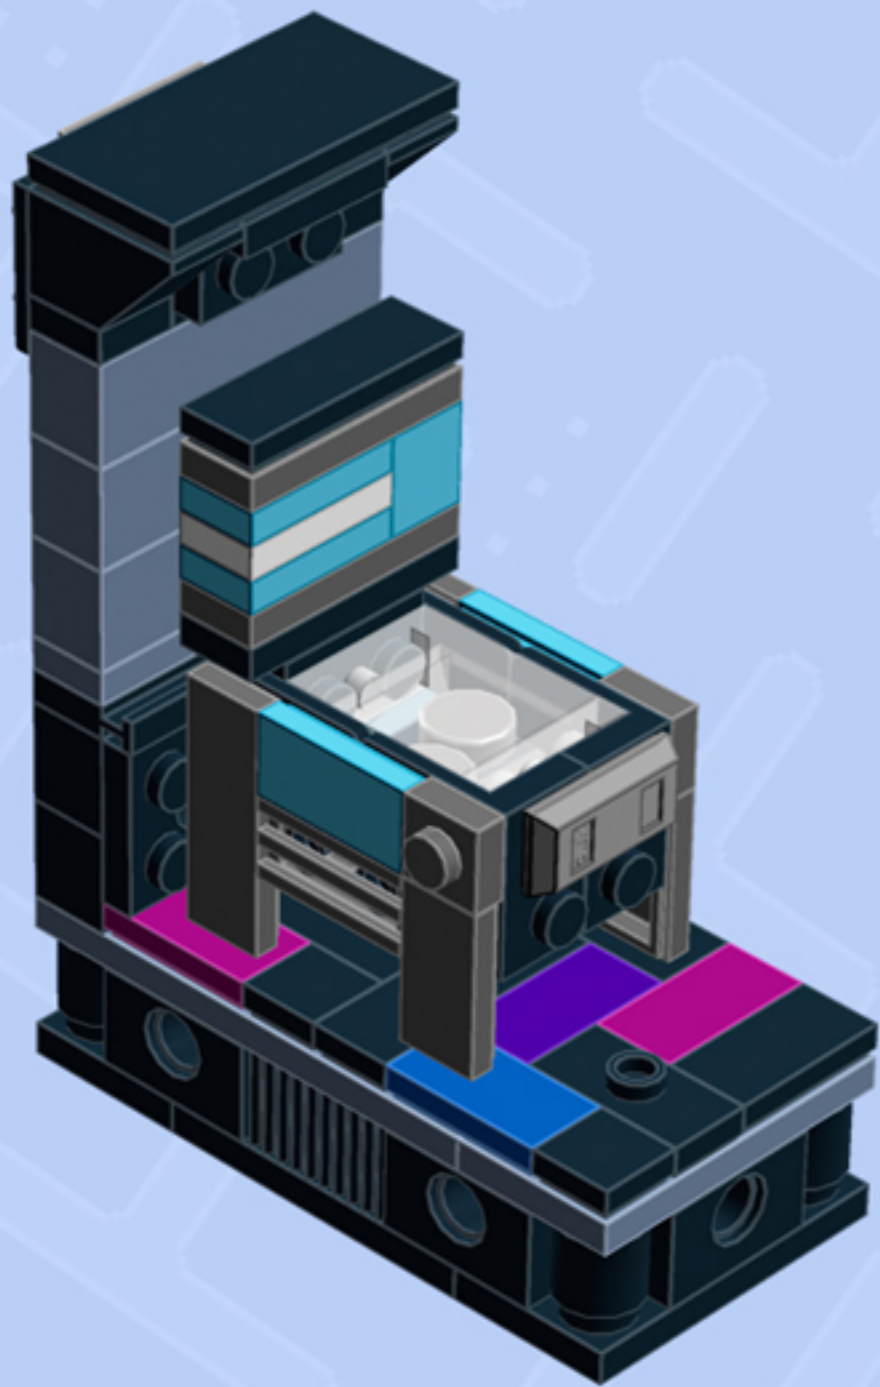

MODULAR
Arcade
PINBALL MACHINE

A LEGO® project by Chris McVeigh
chrismcveigh.com

• MEDIUM AZURE •

Element ID	Color	Description	Quantity
6117973	Black	Angle Plate 1X2 / 2X2	2
6016172	Black	Angular Plate 1,5 Top 1X2 1/2	1
6000650	Black	Angular Plate 1.5 Bot. 1X2 2/2	2
4558954	Black	Brick 1X1 W. 1 Knob	2
4558170	Black	Flat Tile 1X3	1
302326	Black	Plate 1X2	2
362326	Black	Plate 1X3	1
4211052	Dark Stone Grey	Flat Tile 1X2	2
4568734	Dark Stone Grey	Flat Tile 1X3	2
4210719	Dark Stone Grey	Plate 1X1	2
4211133	Dark Stone Grey	Plate 1X3	2

Element ID	Color	Description	Quantity
4210631	Dark Stone Grey	Radiator Grille 1X2	2
4619652	Medium Azur	Brick 1X1	1
4649741	Medium Azur	Flat Tile 1X2	2
4619511	Medium Azur	Plate 1X2	4
6134378	Medium Stone Grey	Gold Ingot	1
6138964	Silver Metallic	Flat Tile 1X1, Round No. "47"	2
3000840	Transparent	Plate 1X1	2
4167842	Transparent	Plate 1X2	2
6000740	Transparent	Wall Element 1X2X2	1
302301	White	Plate 1X2	1

Connect to Wall Unit 4x8!

*Wall Unit 4x8 building guide available separately.
Configure the floor as shown to correctly seat Pinball Machine.*

*For more fun builds,
please stop by chrismcveigh.com,
visit me at facebook.com/c.mcveigh.photos,
or follow me on twitter [@actionfigured](https://twitter.com/actionfigured)*