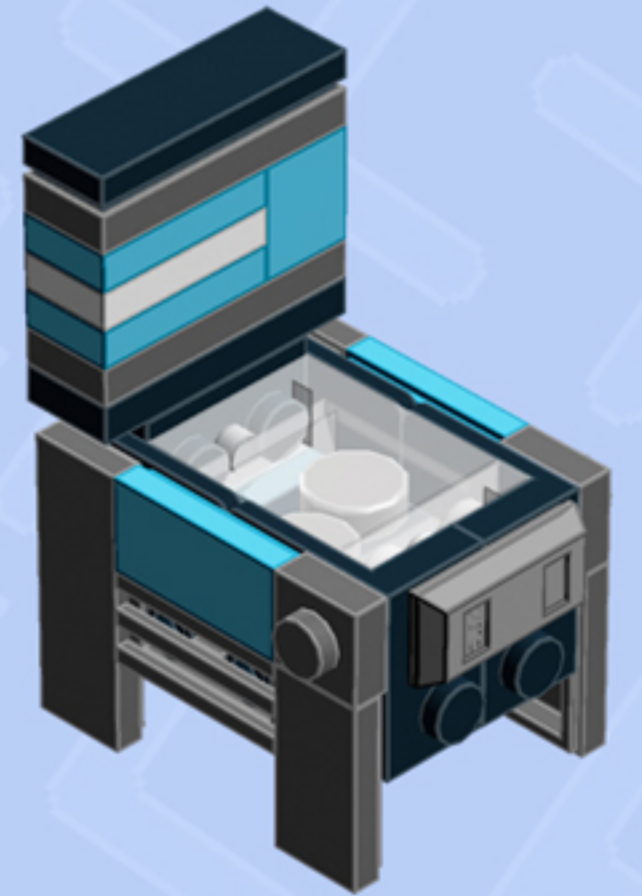

MODULAR
Arcade
PINBALL MACHINE

A LEGO® project by Chris McVeigh
chrismcveigh.com

• MEDIUM AZURE •

Element ID	Color	Description	Quantity
6117973	Black	Angle Plate 1X2 / 2X2	2
6016172	Black	Angular Plate 1,5 Top 1X2 1/2	1
6000650	Black	Angular Plate 1.5 Bot. 1X2 2/2	2
4558954	Black	Brick 1X1 W. 1 Knob	2
4558170	Black	Flat Tile 1X3	1
302326	Black	Plate 1X2	2
362326	Black	Plate 1X3	1
4211052	Dark Stone Grey	Flat Tile 1X2	2
4568734	Dark Stone Grey	Flat Tile 1X3	2
4210719	Dark Stone Grey	Plate 1X1	2
4211133	Dark Stone Grey	Plate 1X3	2

Element ID	Color	Description	Quantity
4210631	Dark Stone Grey	Radiator Grille 1X2	2
4619652	Medium Azur	Brick 1X1	1
4649741	Medium Azur	Flat Tile 1X2	2
4619511	Medium Azur	Plate 1X2	4
6134378	Medium Stone Grey	Gold Ingot	1
6138964	Silver Metallic	Flat Tile 1X1, Round No. "47"	2
3000840	Transparent	Plate 1X1	2
4167842	Transparent	Plate 1X2	2
6000740	Transparent	Wall Element 1X2X2	1
302301	White	Plate 1X2	1

Connect to Wall Unit 4x8!

*Wall Unit 4x8 building guide available separately.
Configure the floor as shown to correctly seat Pinball Machine.*

*For more fun builds,
please stop by chrismcveigh.com,
visit me at facebook.com/c.mcveigh.photos,
or follow me on twitter [@actionfigured](https://twitter.com/actionfigured)*